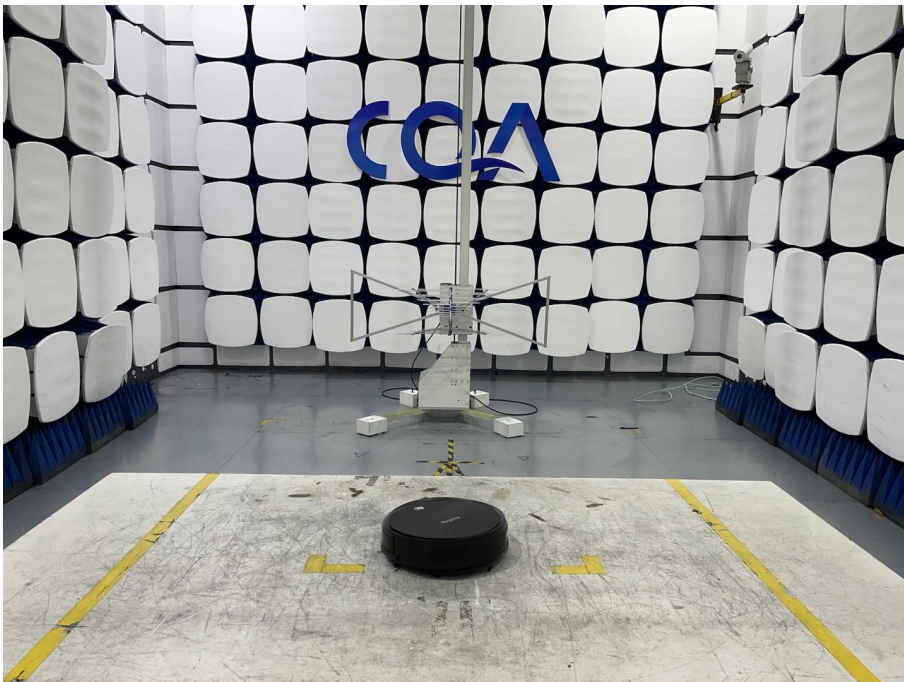

1 Photographs - EUT Test Setup

1.1 Radiated Spurious Emission

9kHz~30MHz:

30MHz~1GHz:

Above 1GHz:

1.2 Conducted Emission