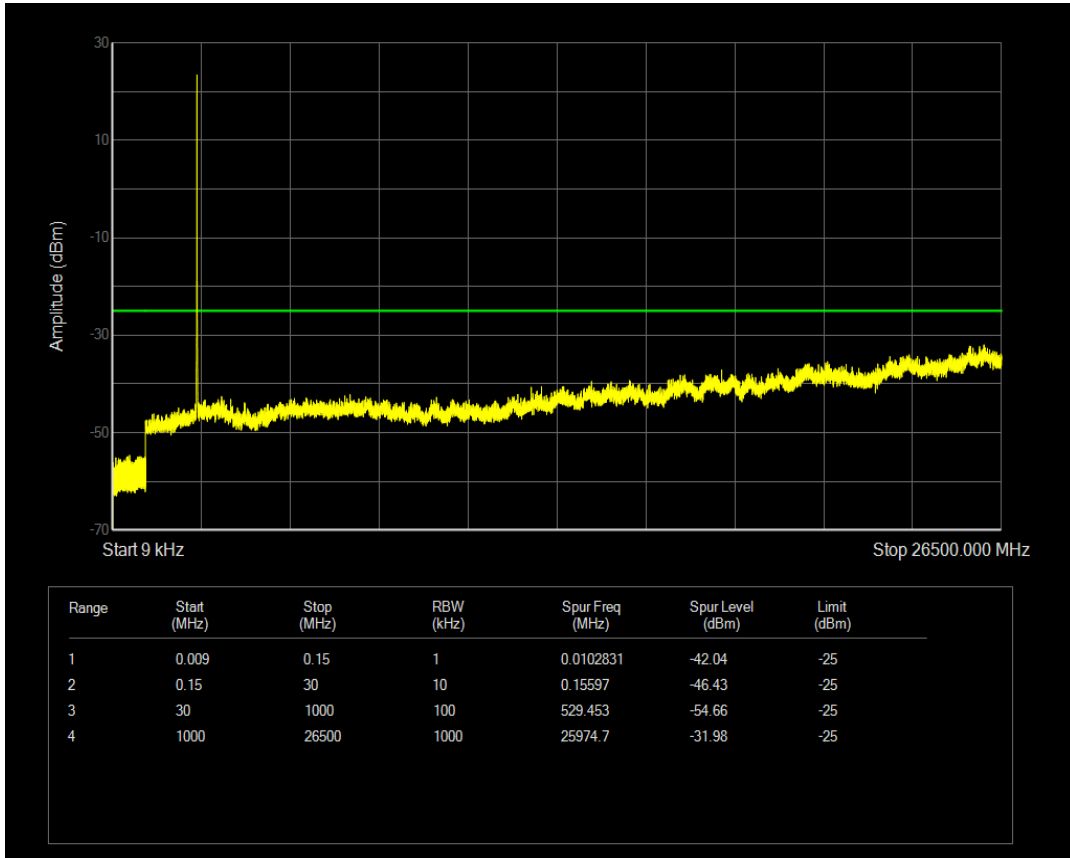

Band7 QAM16 BW=5MHz Channel=21100 RB Size=25 Position=#0

Band7 QAM16 BW=5MHz Channel=21100 RB Size=1 Position=#0