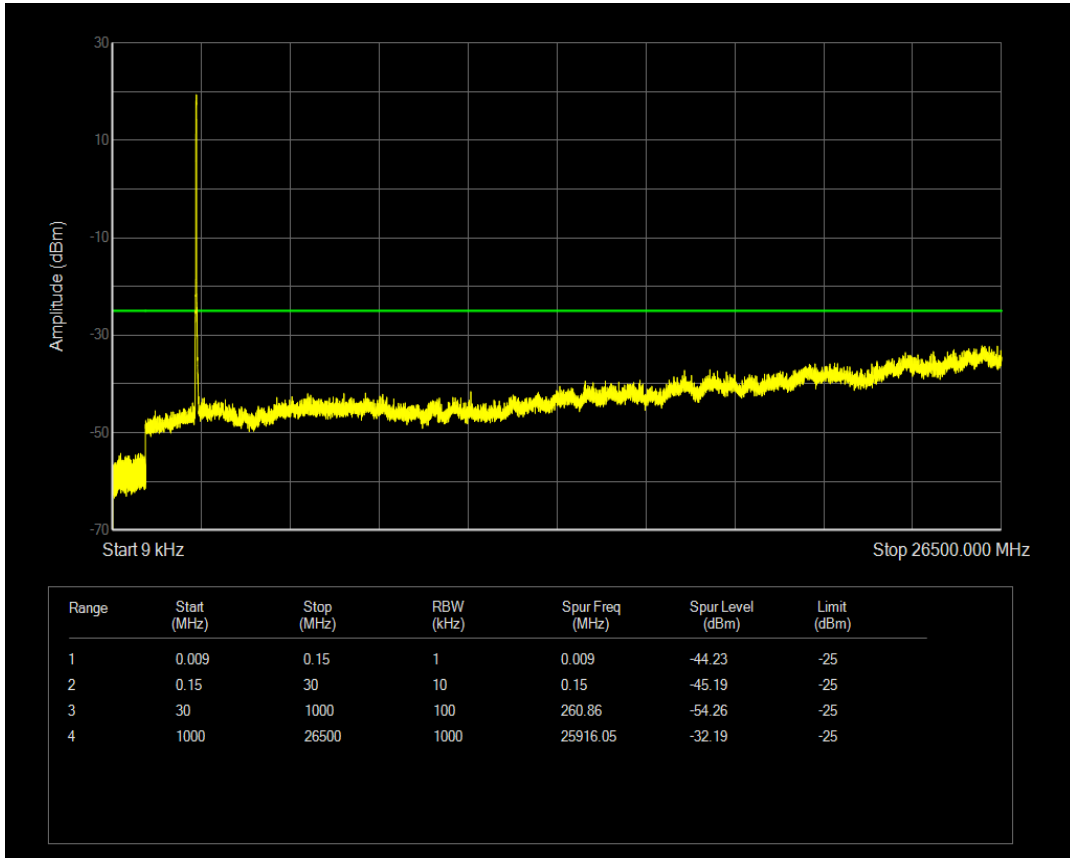

Band7 QPSK BW=15MHz Channel=21375 RB Size=75 Position=#0

Band7 QAM16 BW=15MHz Channel=21375 RB Size=75 Position=#0

Band7 QAM16 BW=15MHz Channel=21375 RB Size=1 Position=#0

Band7 QPSK BW=20MHz Channel=20850 RB Size=100 Position=#0

Band7 QPSK BW=20MHz Channel=20850 RB Size=1 Position=#0

Band7 QAM16 BW=20MHz Channel=20850 RB Size=1 Position=#0

Band7 QPSK BW=20MHz Channel=21100 RB Size=1 Position=#0

Band7 QAM16 BW=20MHz Channel=20850 RB Size=100 Position=#0