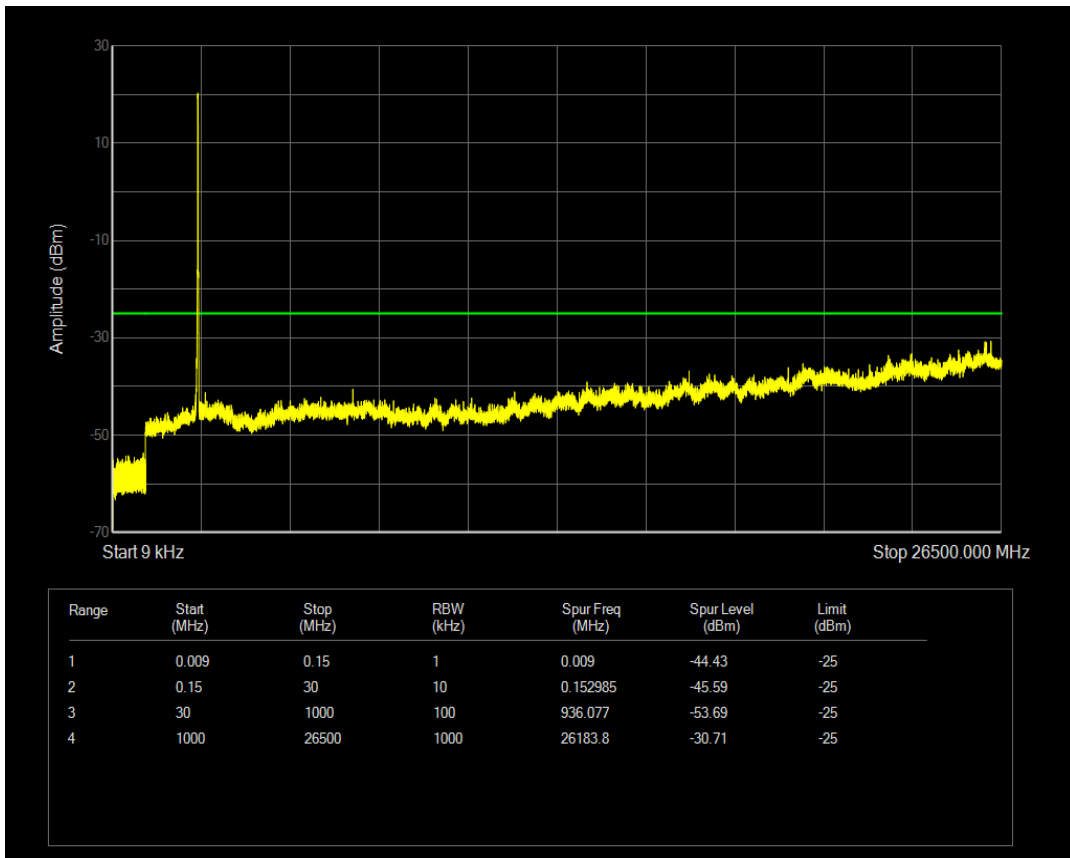

Band7 QPSK BW=15MHz Channel=21375 RB Size=75 Position=#0

Band7 QAM16 BW=15MHz Channel=21375 RB Size=75 Position=#0