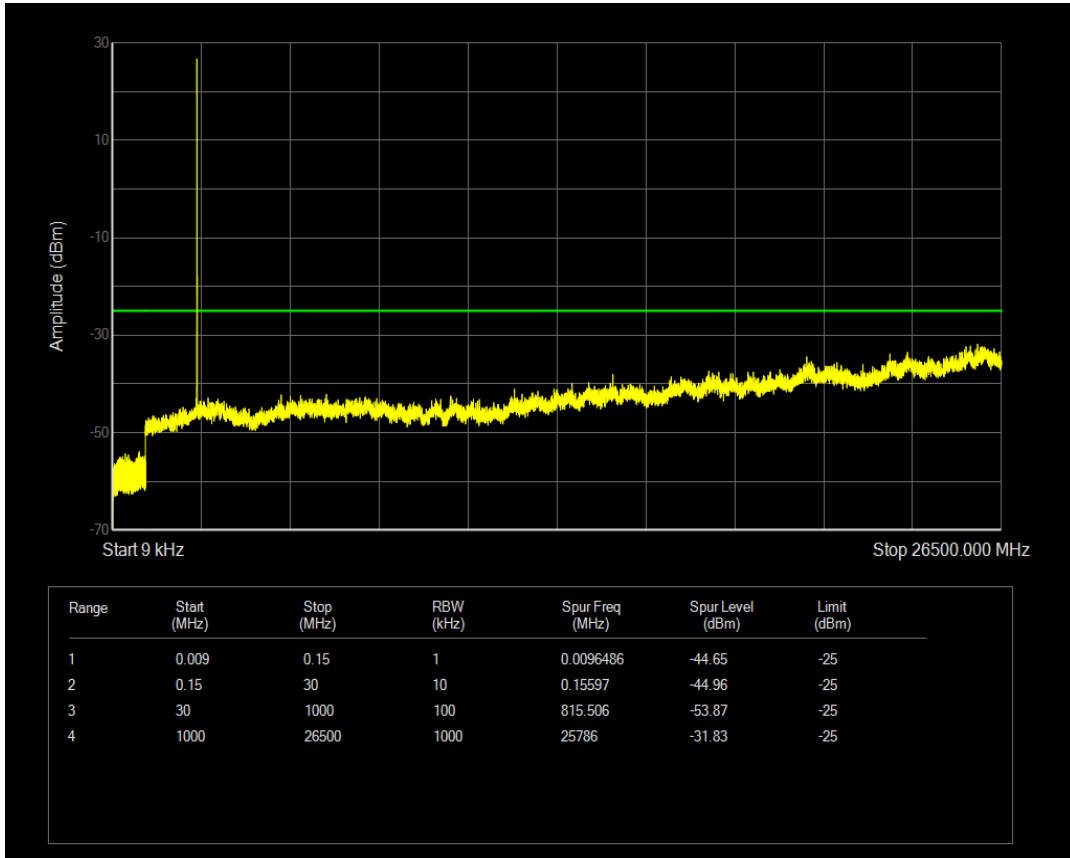

Band5 QPSK BW=10MHz Channel=20600 RB Size=50 Position=#0

Band5 QAM16 BW=10MHz Channel=20600 RB Size=1 Position=#0

Band5 QAM16 BW=10MHz Channel=20600 RB Size=50 Position=#0

Band7 QPSK BW=5MHz Channel=20775 RB Size=1 Position=#0

Band7 QPSK BW=5MHz Channel=20775 RB Size=25 Position=#0

Band7 QAM16 BW=5MHz Channel=20775 RB Size=1 Position=#0

Band7 QAM16 BW=5MHz Channel=20775 RB Size=25 Position=#0

Band7 QPSK BW=5MHz Channel=21100 RB Size=1 Position=#0