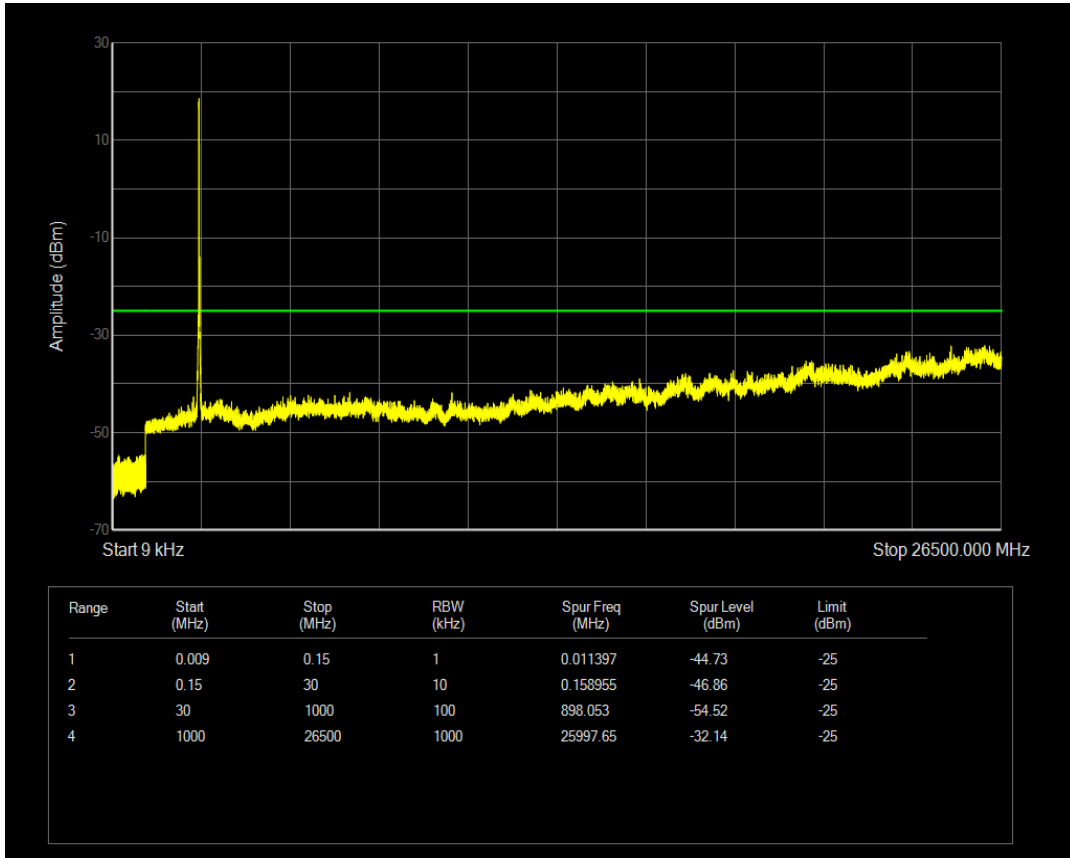

Band41 QPSK BW=15MHz Channel=40620 RB Size=75 Position=#0

Band41 QAM16 BW=15MHz Channel=40620 RB Size=75 Position=#0

Band41 QAM16 BW=15MHz Channel=40620 RB Size=1 Position=#0

Band41 QPSK BW=15MHz Channel=41165 RB Size=1 Position=#0