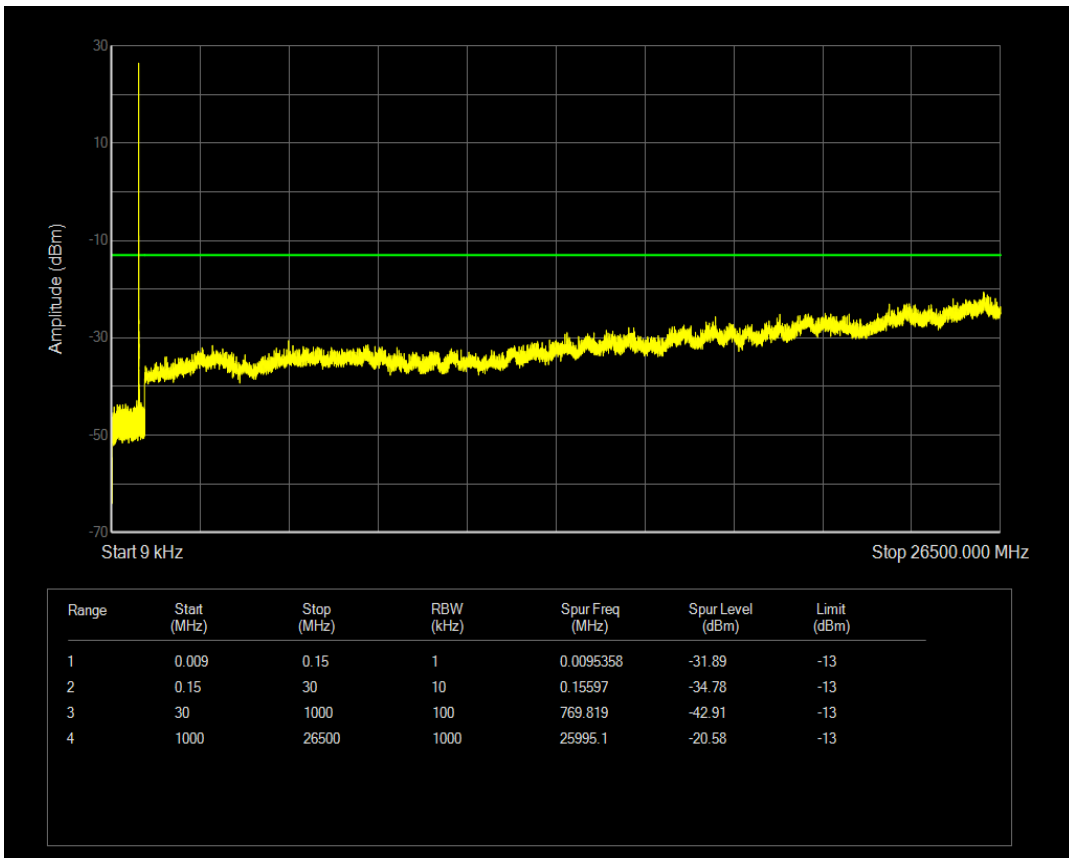

Band41 QPSK BW=20MHz Channel=41140 RB Size=1 Position=#0

Band41 QAM16 BW=20MHz Channel=41140 RB Size=1 Position=#0

Band41 QAM16 BW=20MHz Channel=41140 RB Size=100 Position=#0

Band5 QPSK BW=1.4MHz Channel=20407 RB Size=1 Position=#0

Band5 QAM16 BW=1.4MHz Channel=20407 RB Size=1 Position=#0

Band5 QPSK BW=1.4MHz Channel=20407 RB Size=6 Position=#0

Band5 QAM16 BW=1.4MHz Channel=20407 RB Size=6 Position=#0

Band5 QPSK BW=1.4MHz Channel=20525 RB Size=6 Position=#0