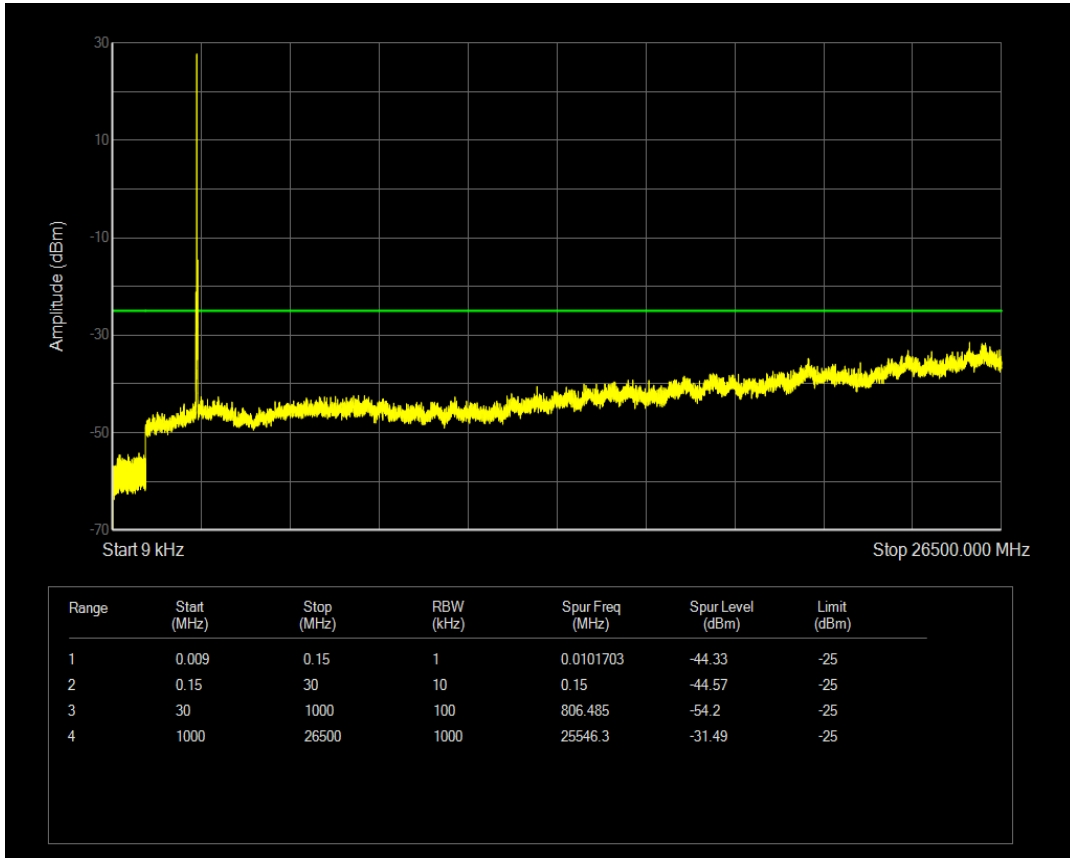

Band7 QPSK BW=15MHz Channel=20825 RB Size=75 Position=#0

Band7 QAM16 BW=15MHz Channel=20825 RB Size=1 Position=#0

Band7 QAM16 BW=15MHz Channel=20825 RB Size=75 Position=#0

Band7 QPSK BW=15MHz Channel=21100 RB Size=1 Position=#0