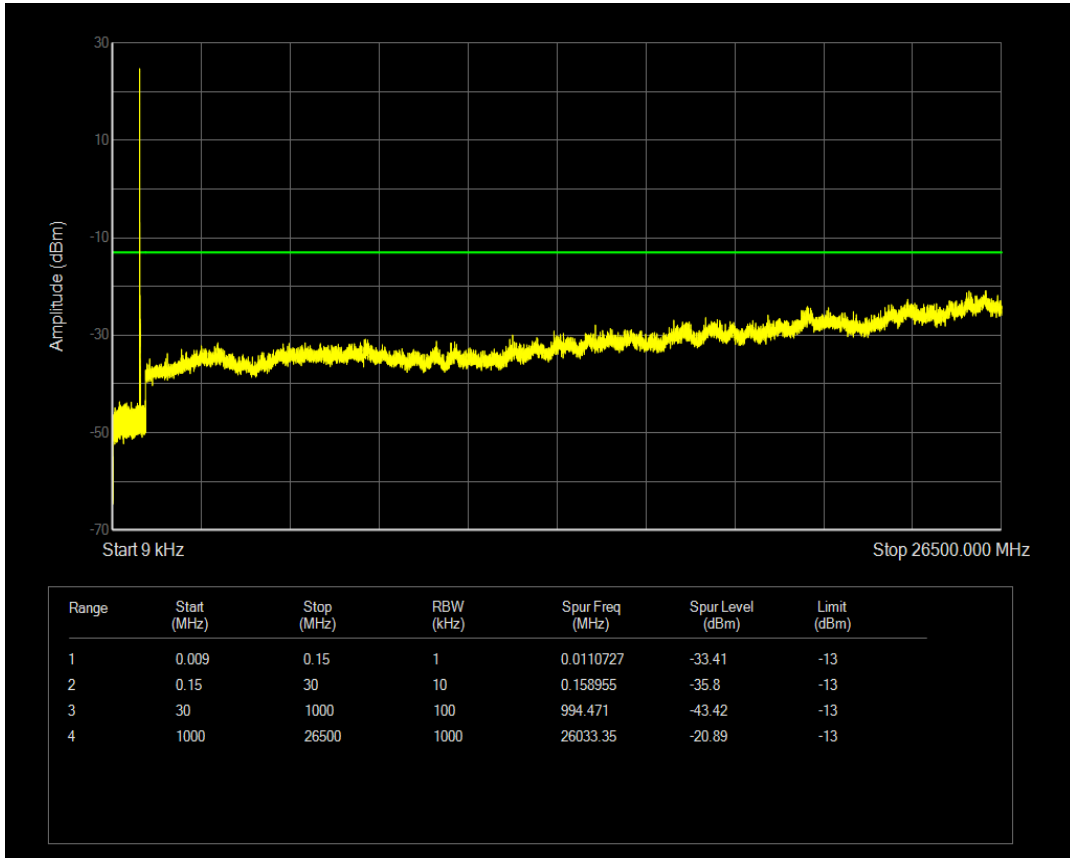

Band5 QAM16 BW=3MHz Channel=20415 RB Size=1 Position=#0

Band5 QAM16 BW=3MHz Channel=20415 RB Size=15 Position=#0