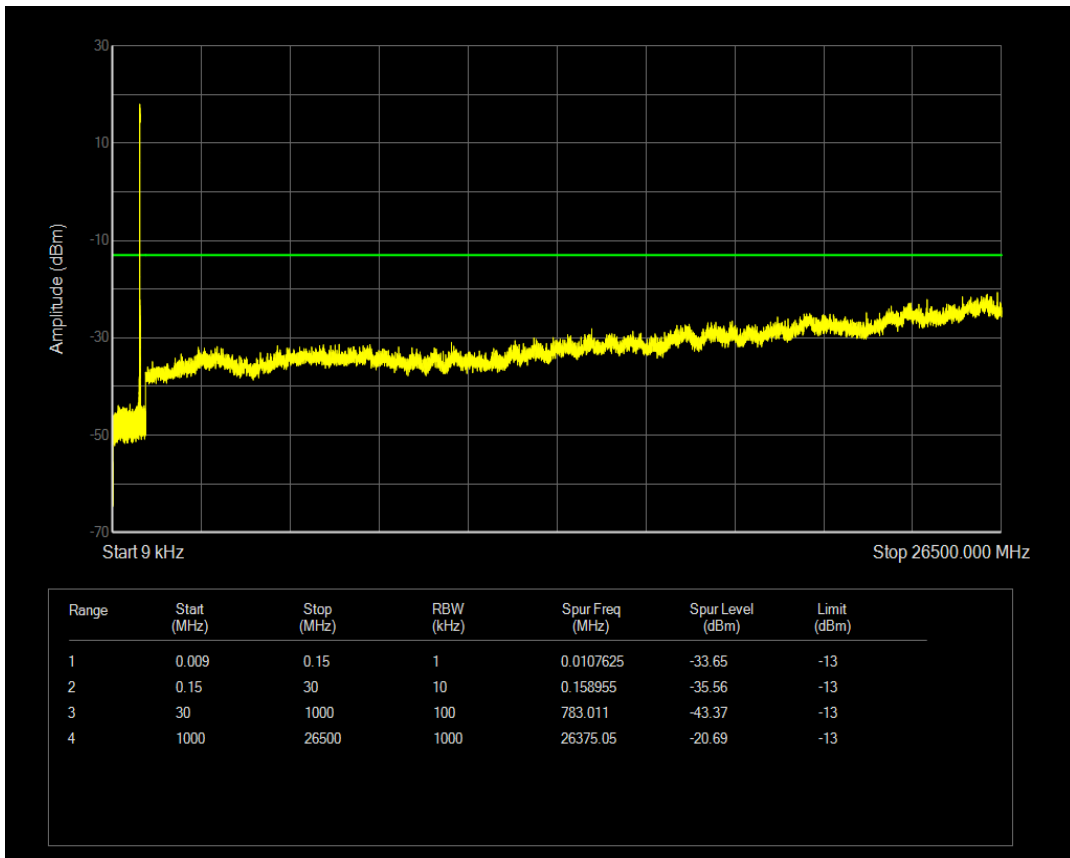

Band5 QAM16 BW=3MHz Channel=20415 RB Size=15 Position=#0

Band5 QPSK BW=3MHz Channel=20525 RB Size=1 Position=#0