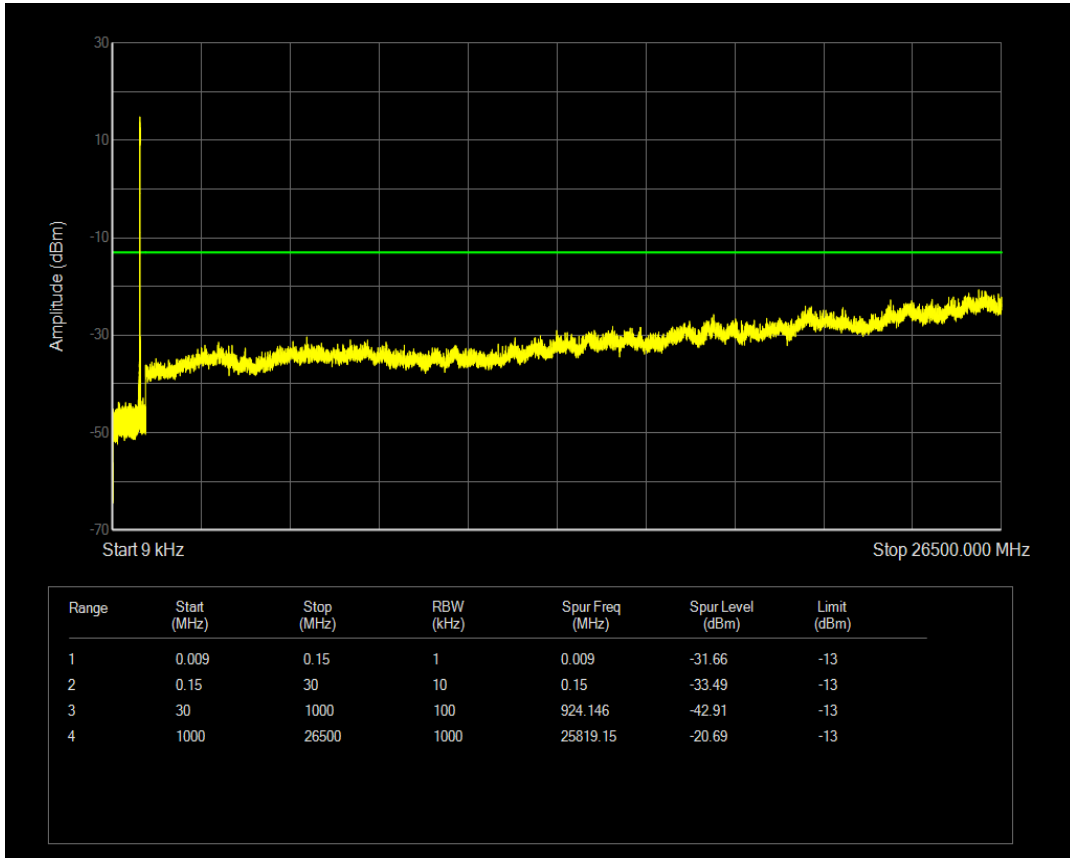

Band5 QPSK BW=5MHz Channel=20625 RB Size=25 Position=#0

Band5 QAM16 BW=5MHz Channel=20625 RB Size=1 Position=#0

Band5 QAM16 BW=5MHz Channel=20625 RB Size=25 Position=#0

Band5 QPSK BW=10MHz Channel=20450 RB Size=50 Position=#0

Band5 QPSK BW=10MHz Channel=20450 RB Size=1 Position=#0

Band5 QAM16 BW=10MHz Channel=20450 RB Size=1 Position=#0

Band5 QAM16 BW=10MHz Channel=20450 RB Size=50 Position=#0

Band5 QPSK BW=10MHz Channel=20525 RB Size=1 Position=#0