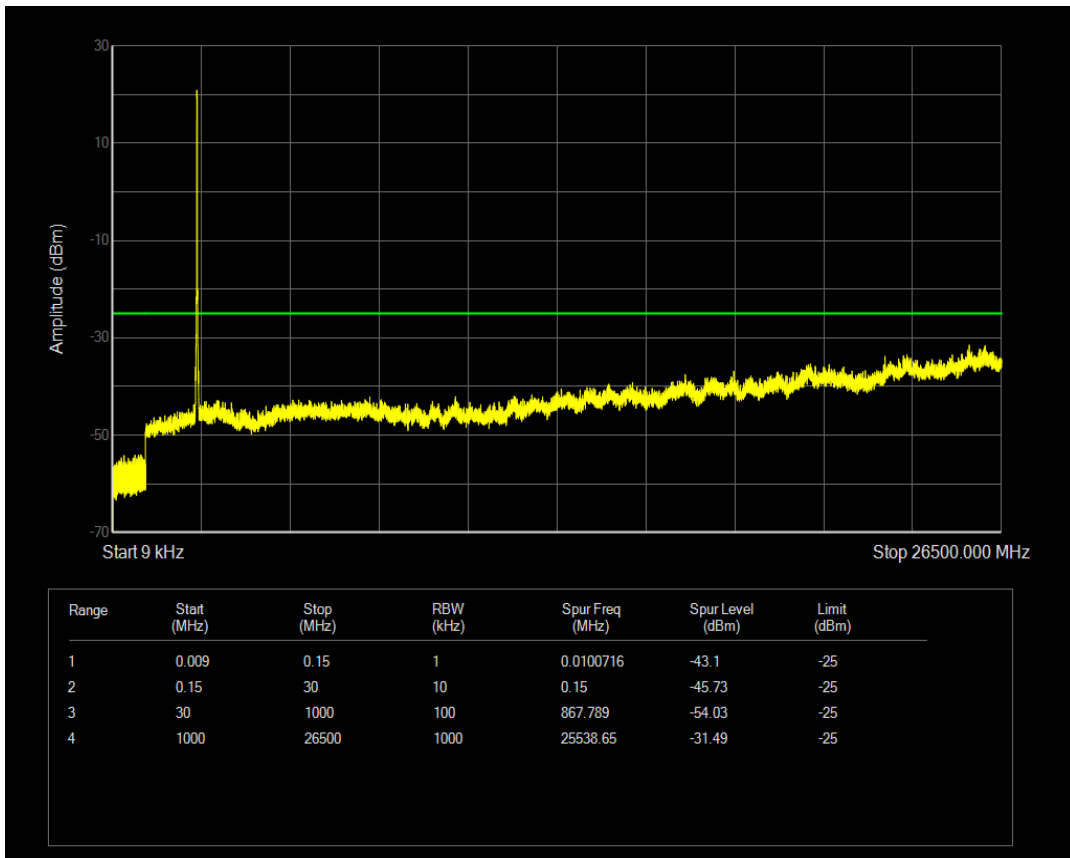

Band7 QPSK BW=15MHz Channel=21100 RB Size=75 Position=#0

Band7 QAM16 BW=15MHz Channel=21100 RB Size=1 Position=#0