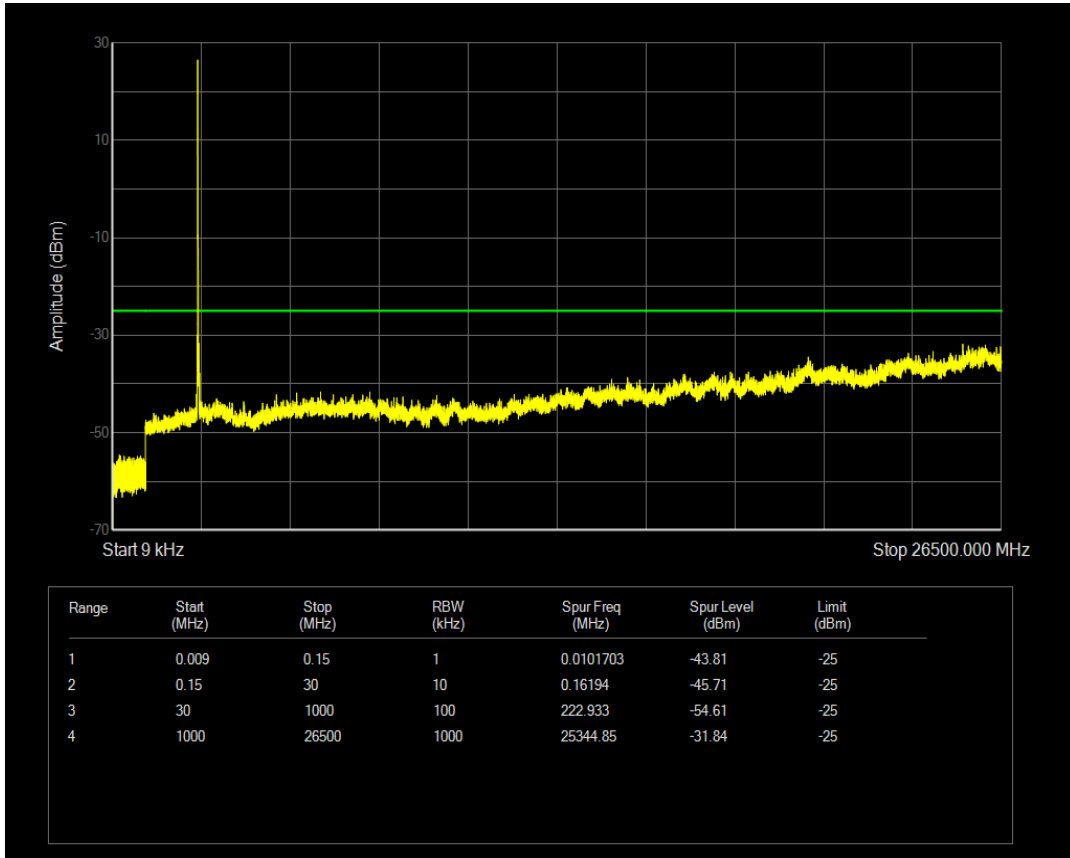

Band41 QAM16 BW=15MHz Channel=41165 RB Size=1 Position=#0

Band41 QPSK BW=15MHz Channel=41165 RB Size=75 Position=#0

Band41 QAM16 BW=15MHz Channel=41165 RB Size=75 Position=#0

Band41 QPSK BW=20MHz Channel=40340 RB Size=100 Position=#0

Band41 QPSK BW=20MHz Channel=40340 RB Size=1 Position=#0

Band41 QAM16 BW=20MHz Channel=40340 RB Size=1 Position=#0

Band41 QAM16 BW=20MHz Channel=40340 RB Size=100 Position=#0

Band41 QPSK BW=20MHz Channel=40620 RB Size=1 Position=#0