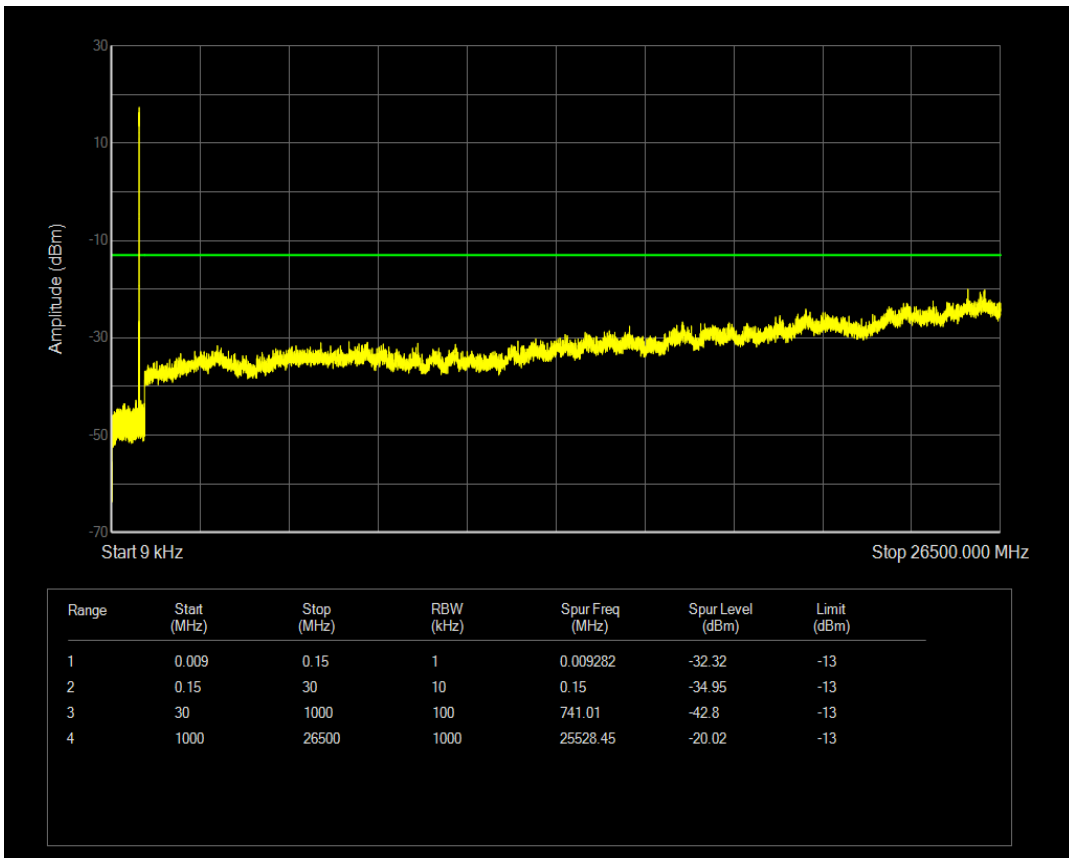

Band5 QAM16 BW=3MHz Channel=20525 RB Size=15 Position=#0

Band5 QPSK BW=3MHz Channel=20635 RB Size=1 Position=#0