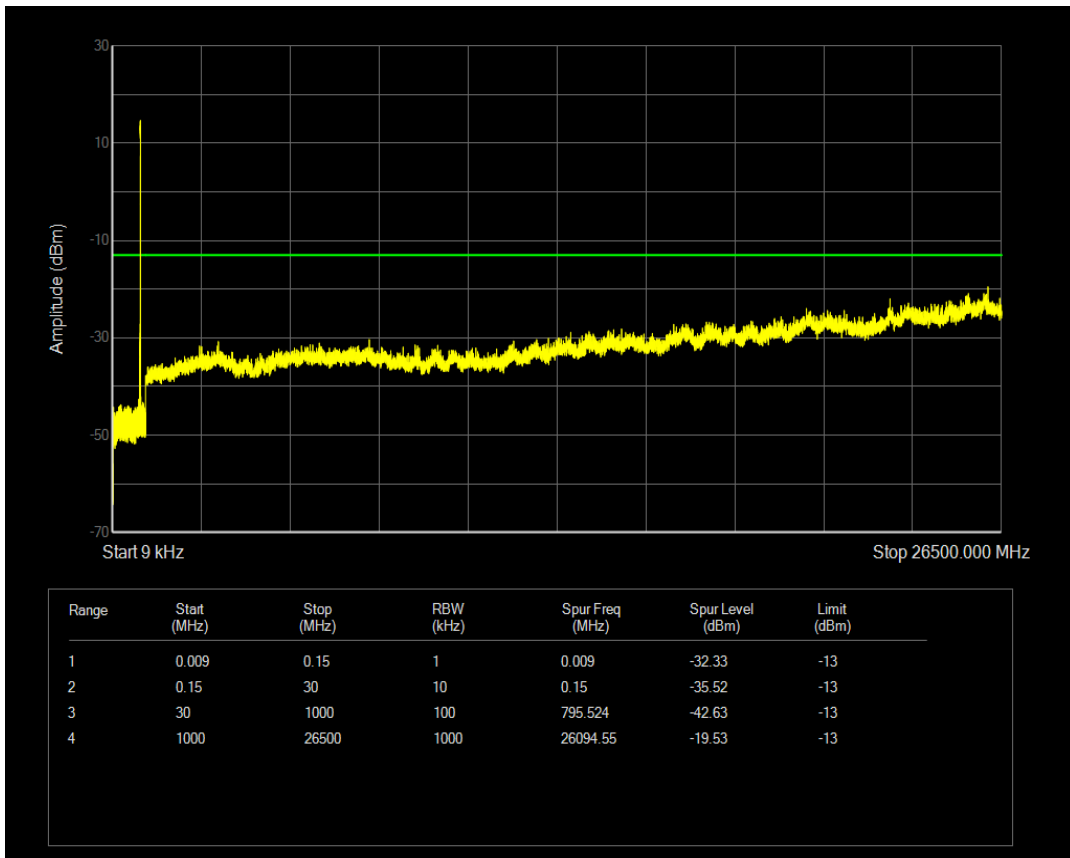

Band5 QAM16 BW=5MHz Channel=20625 RB Size=25 Position=#0

Band5 QPSK BW=10MHz Channel=20450 RB Size=50 Position=#0