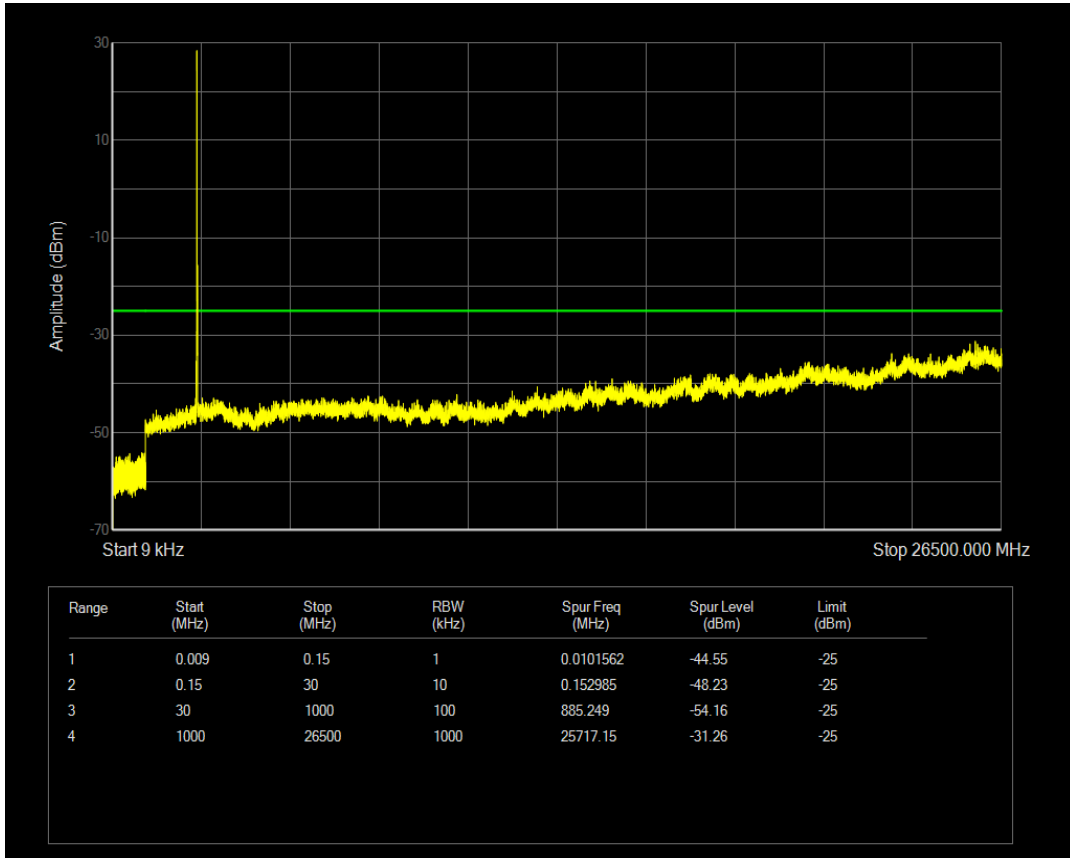

Band7 QPSK BW=10MHz Channel=20800 RB Size=1 Position=#0

Band7 QAM16 BW=10MHz Channel=20800 RB Size=1 Position=#0

Band7 QAM16 BW=10MHz Channel=20800 RB Size=50 Position=#0

Band7 QPSK BW=10MHz Channel=21100 RB Size=1 Position=#0

Band7 QPSK BW=10MHz Channel=21100 RB Size=50 Position=#0

Band7 QAM16 BW=10MHz Channel=21100 RB Size=1 Position=#0

Band7 QAM16 BW=10MHz Channel=21100 RB Size=50 Position=#0

Band7 QPSK BW=10MHz Channel=21400 RB Size=50 Position=#0