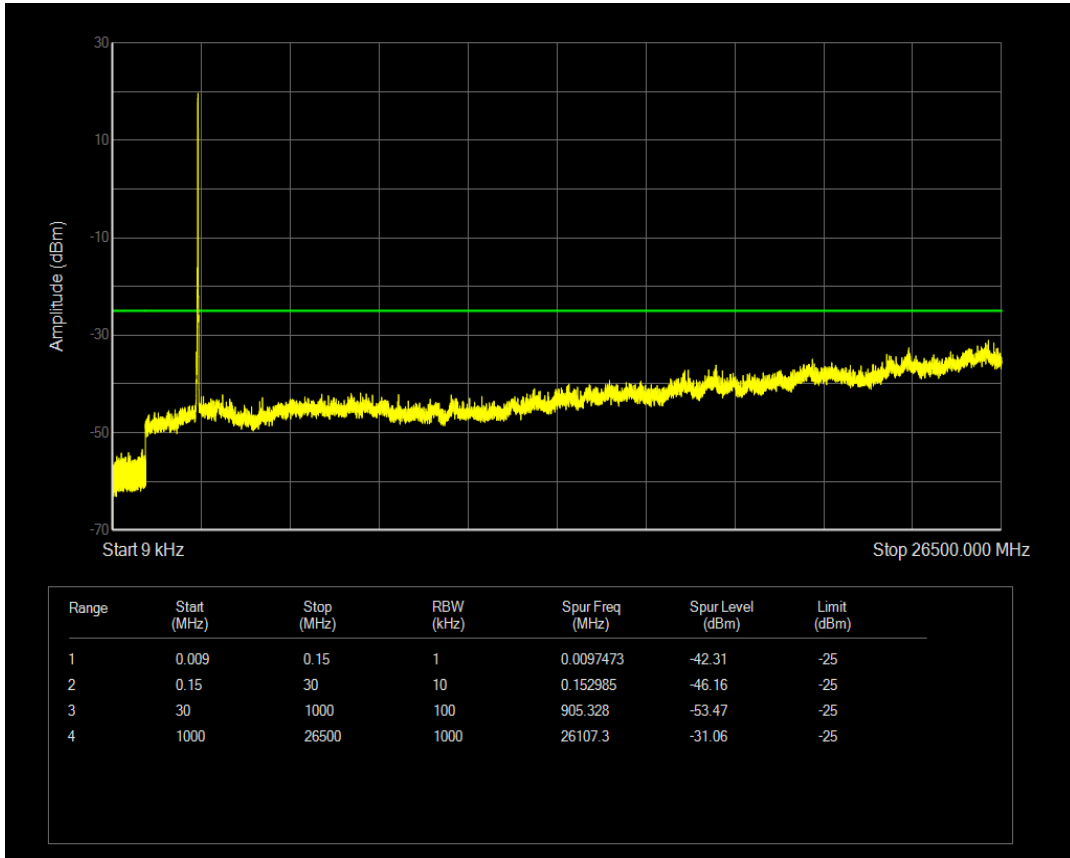

Band7 QAM16 BW=15MHz Channel=21375 RB Size=75 Position=#0

Band7 QAM16 BW=15MHz Channel=21375 RB Size=1 Position=#0