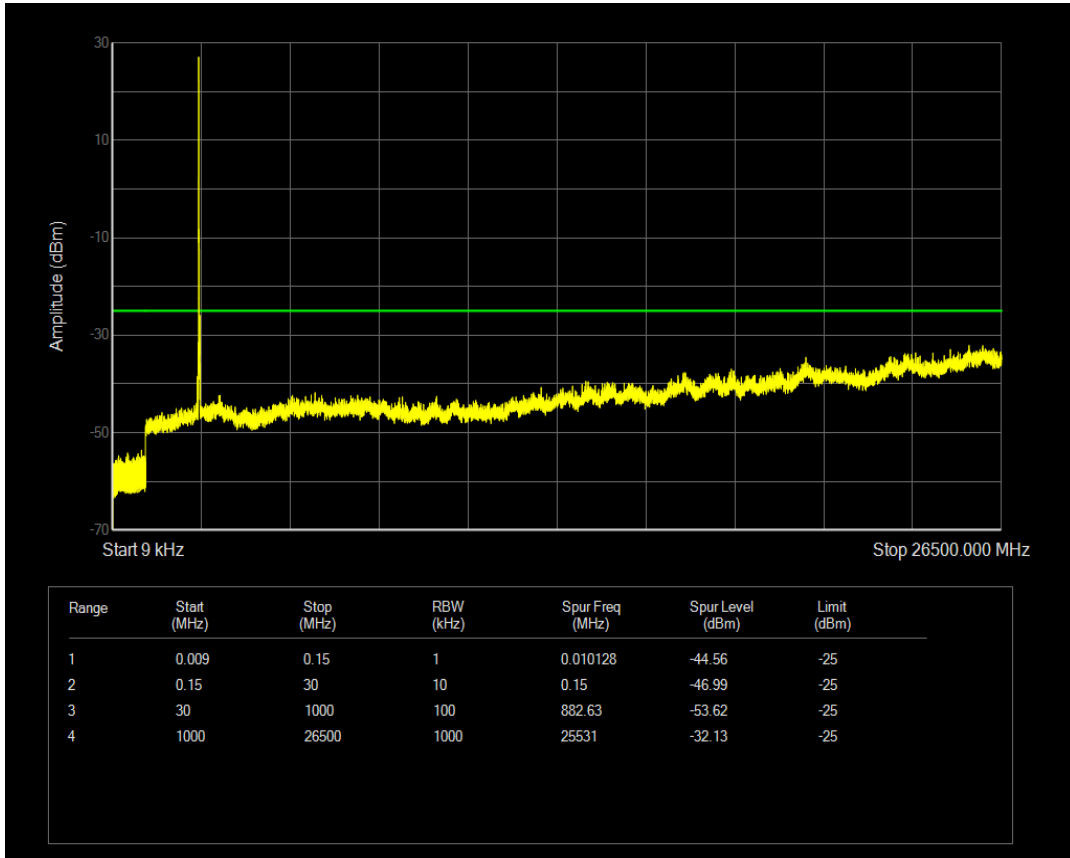

Band41 QPSK BW=20MHz Channel=40340 RB Size=1 Position=#0

Band41 QAM16 BW=20MHz Channel=40340 RB Size=1 Position=#0

Band41 QAM16 BW=20MHz Channel=40340 RB Size=100 Position=#0

Band41 QPSK BW=20MHz Channel=40620 RB Size=1 Position=#0

Band41 QPSK BW=20MHz Channel=40620 RB Size=100 Position=#0

Band41 QAM16 BW=20MHz Channel=40620 RB Size=1 Position=#0

Band41 QAM16 BW=20MHz Channel=40620 RB Size=100 Position=#0

Band41 QPSK BW=20MHz Channel=41140 RB Size=100 Position=#0