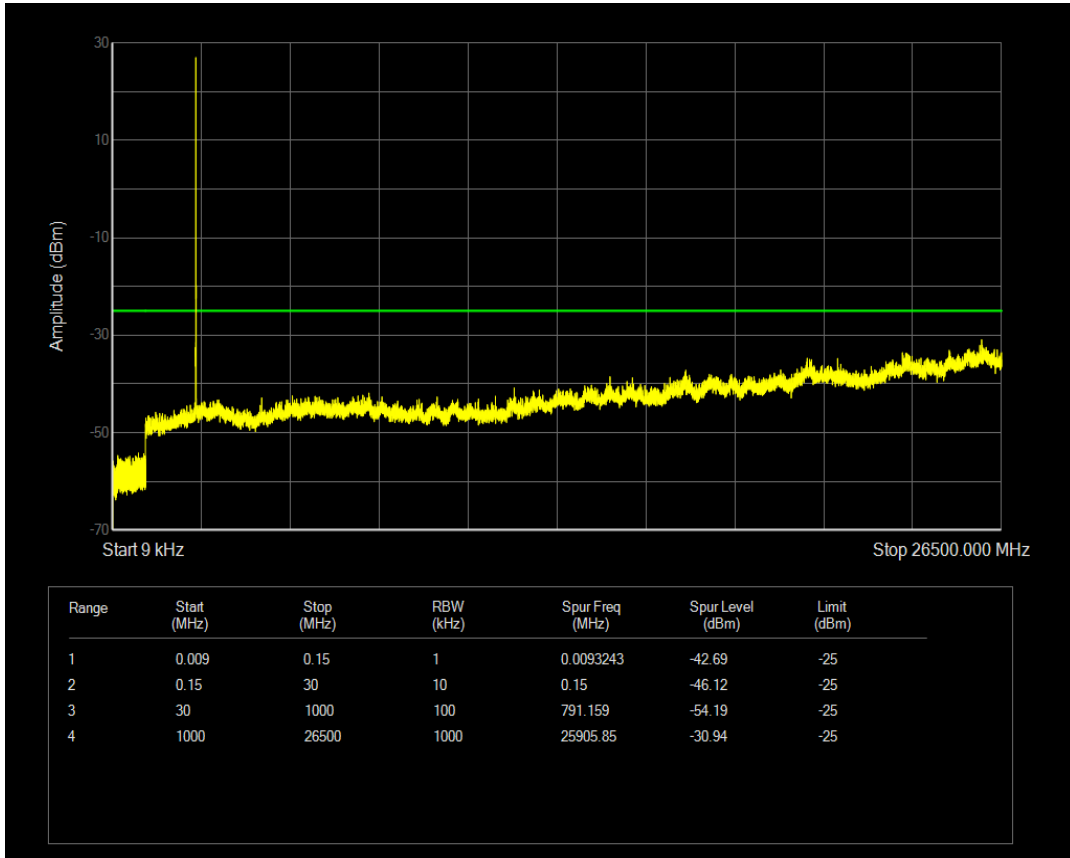

Band7 QAM16 BW=5MHz Channel=20775 RB Size=1 Position=#0

Band7 QAM16 BW=5MHz Channel=20775 RB Size=25 Position=#0