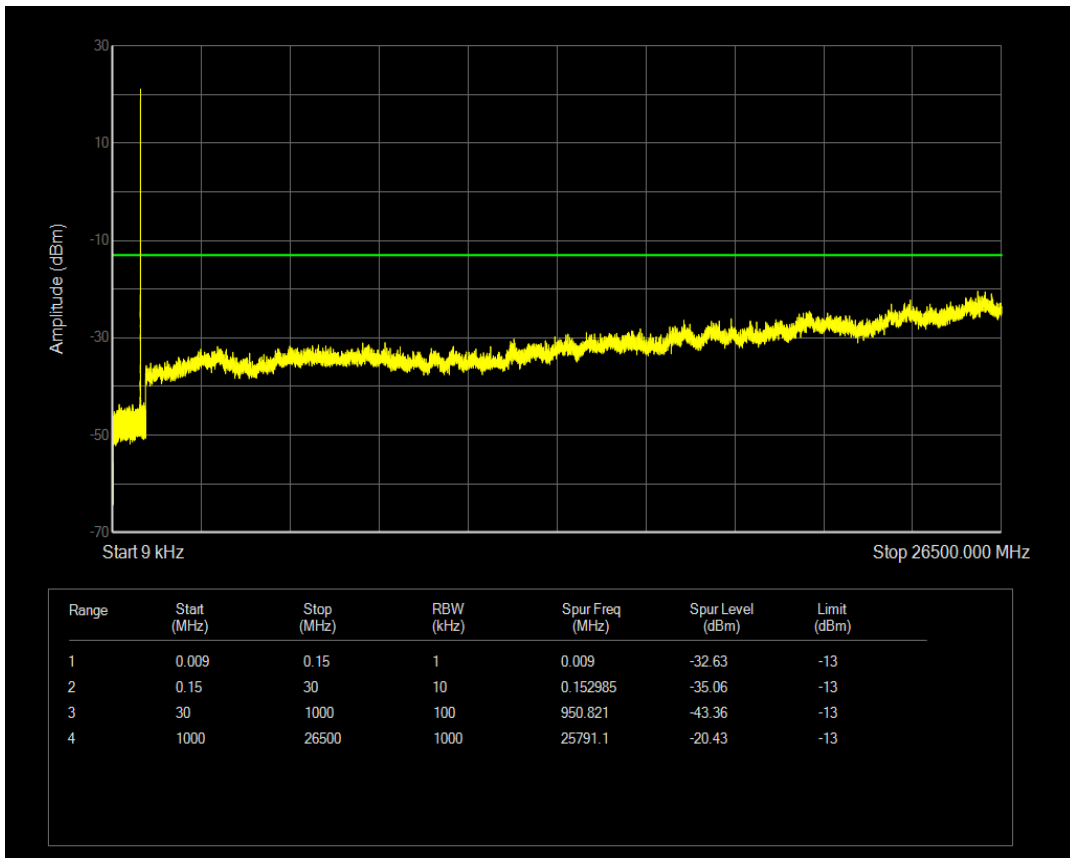

Band5 QPSK BW=1.4MHz Channel=20525 RB Size=1 Position=#0

Band5 QAM16 BW=1.4MHz Channel=20525 RB Size=1 Position=#0

Band5 QPSK BW=1.4MHz Channel=20643 RB Size=1 Position=#0

Band5 QAM16 BW=1.4MHz Channel=20525 RB Size=6 Position=#0

Band5 QAM16 BW=1.4MHz Channel=20643 RB Size=1 Position=#0

Band5 QPSK BW=1.4MHz Channel=20643 RB Size=6 Position=#0

Band5 QAM16 BW=1.4MHz Channel=20643 RB Size=6 Position=#0

Band5 QPSK BW=3MHz Channel=20415 RB Size=1 Position=#0