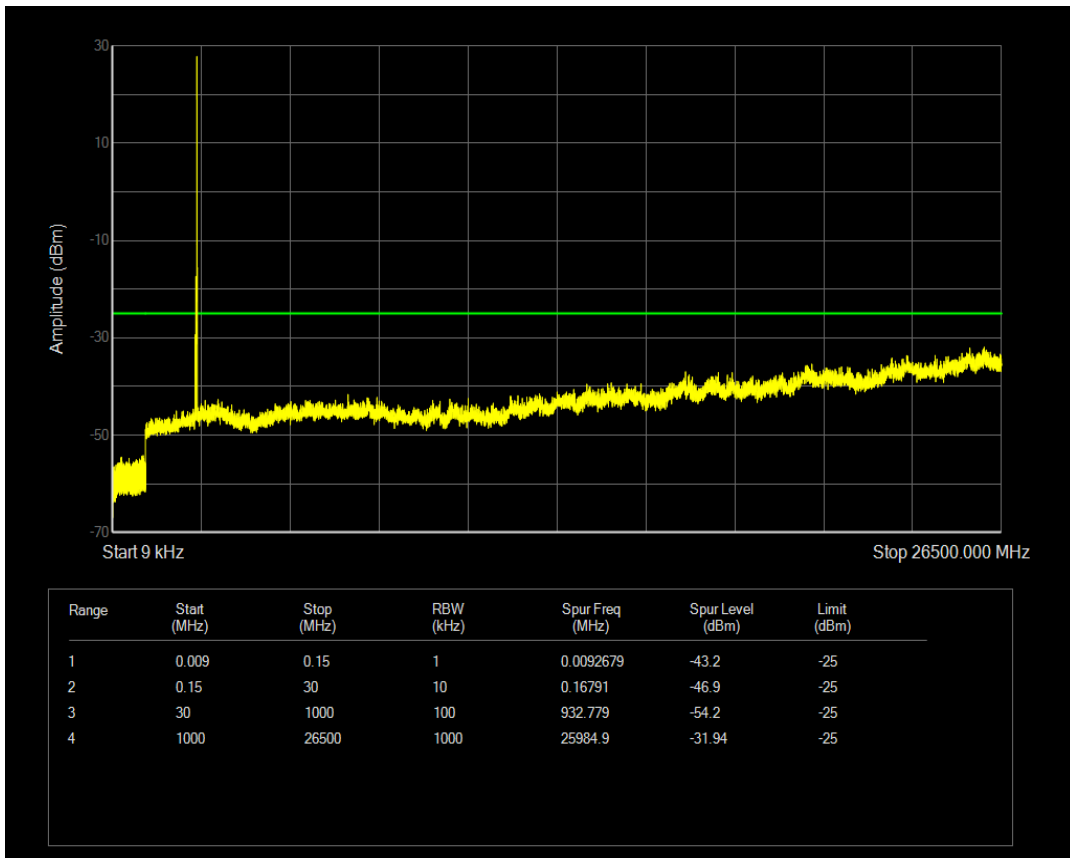

Band7 QAM16 BW=5MHz Channel=21100 RB Size=1 Position=#0

Band7 QPSK BW=5MHz Channel=21425 RB Size=1 Position=#0