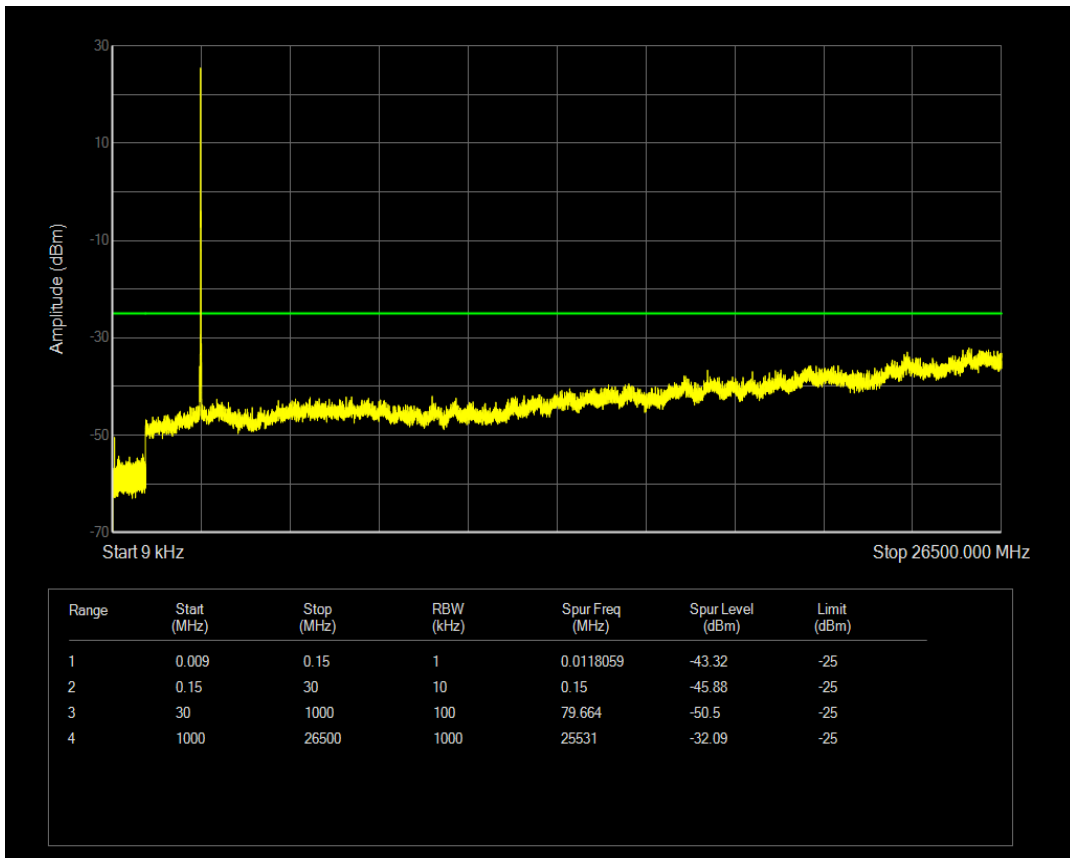

Band41 QAM16 BW=15MHz Channel=41165 RB Size=1 Position=#0

Band41 QPSK BW=15MHz Channel=41165 RB Size=75 Position=#0