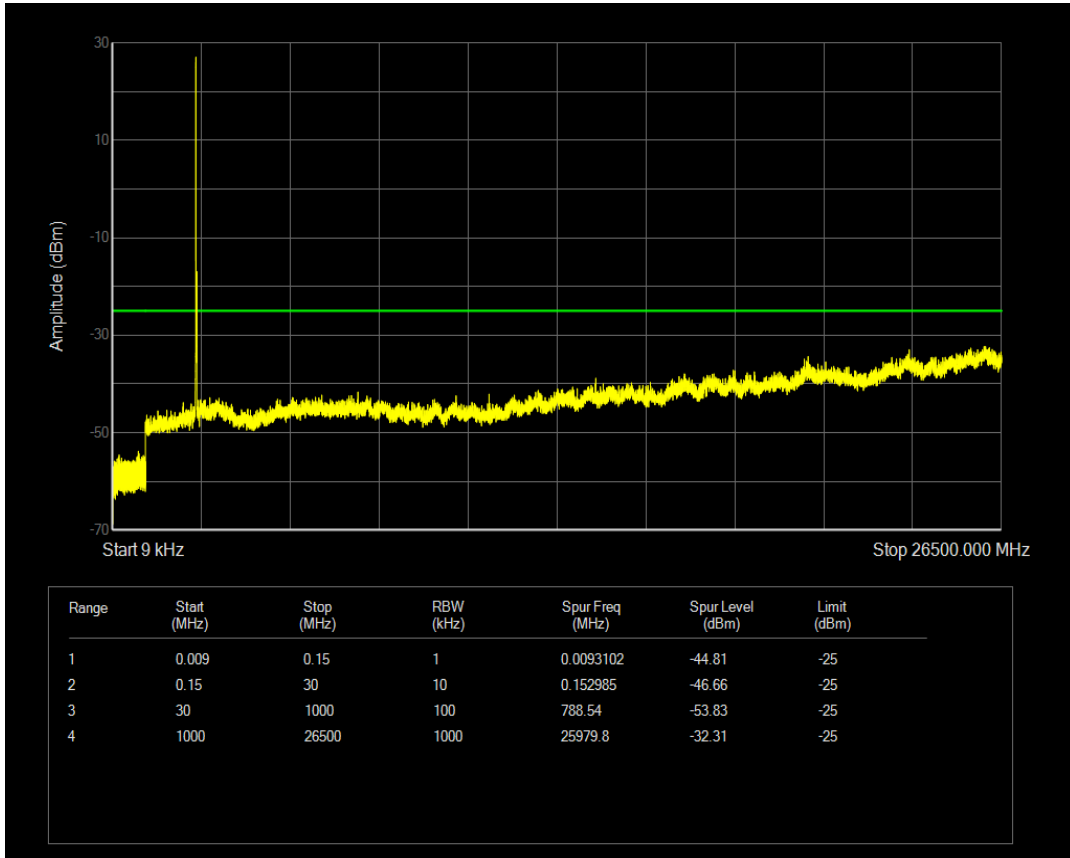

Band7 QAM16 BW=15MHz Channel=20825 RB Size=1 Position=#0

Band7 QAM16 BW=15MHz Channel=20825 RB Size=75 Position=#0