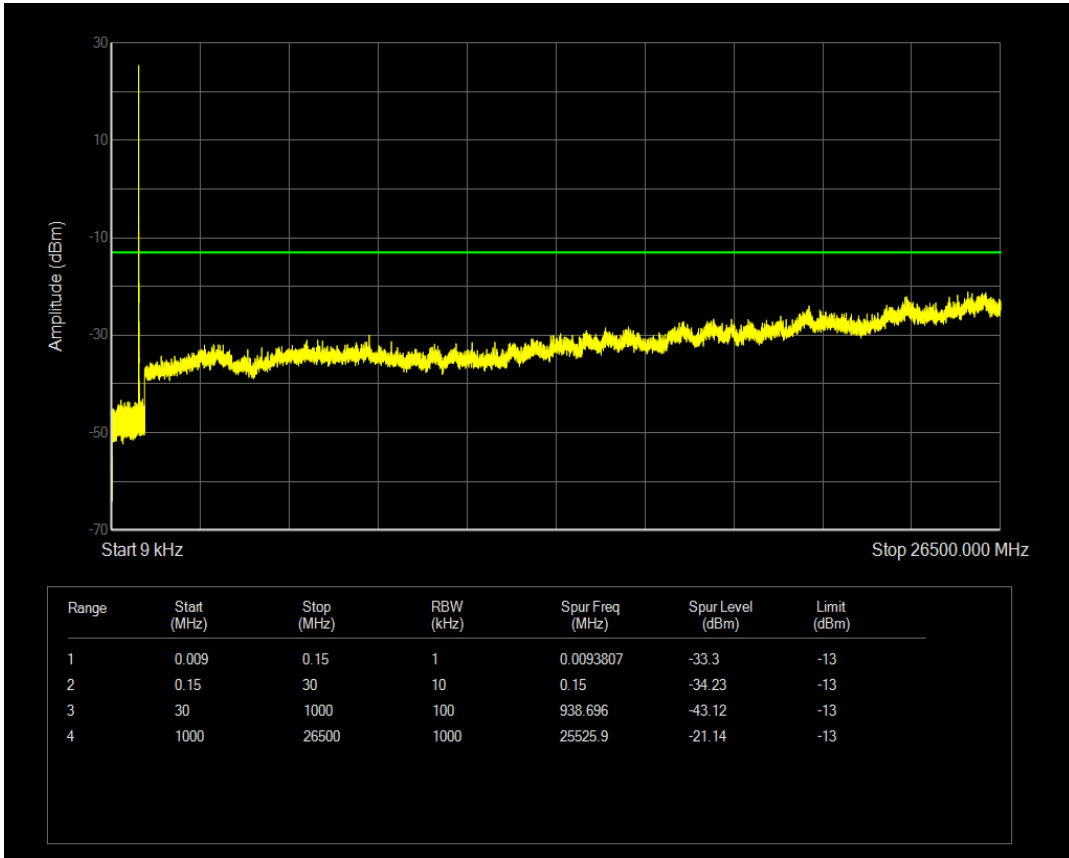

Band41 QPSK BW=20MHz Channel=41140 RB Size=1 Position=#0

Band41 QAM16 BW=20MHz Channel=41140 RB Size=1 Position=#0

Band41 QAM16 BW=20MHz Channel=41140 RB Size=100 Position=#0

Band5 QPSK BW=1.4MHz Channel=20407 RB Size=1 Position=#0

Band5 QAM16 BW=1.4MHz Channel=20407 RB Size=1 Position=#0

Band5 QPSK BW=1.4MHz Channel=20407 RB Size=6 Position=#0

Band5 QAM16 BW=1.4MHz Channel=20407 RB Size=6 Position=#0

Band5 QPSK BW=1.4MHz Channel=20525 RB Size=6 Position=#0