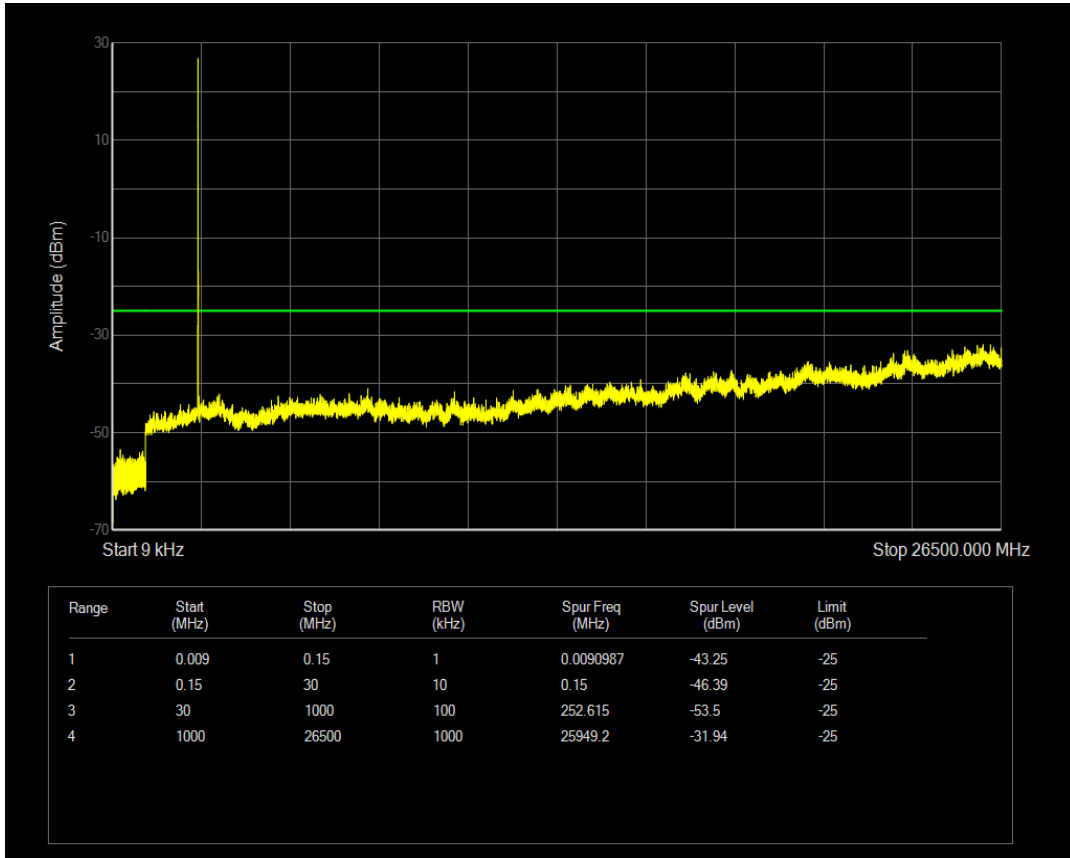

Band7 QPSK BW=5MHz Channel=21100 RB Size=25 Position=#0

Band7 QAM16 BW=5MHz Channel=21100 RB Size=25 Position=#0

Band7 QAM16 BW=5MHz Channel=21100 RB Size=1 Position=#0

Band7 QPSK BW=5MHz Channel=21425 RB Size=1 Position=#0