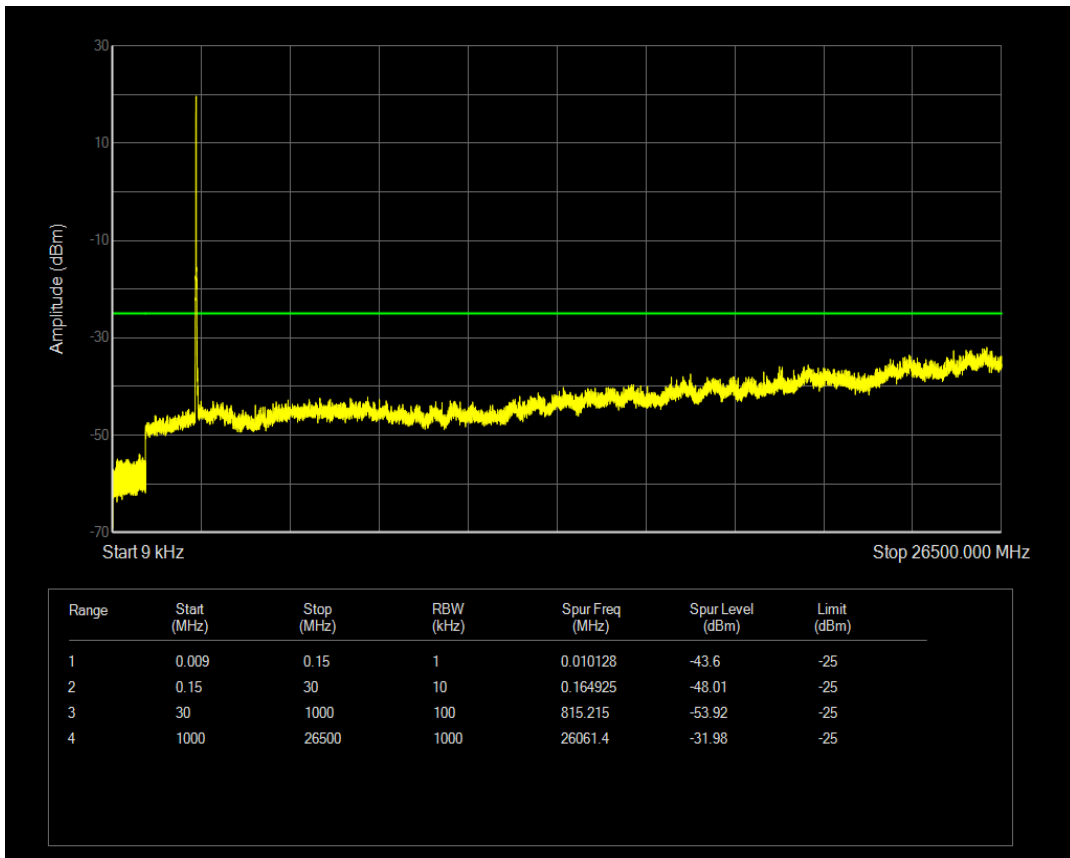

Band7 QPSK BW=15MHz Channel=20825 RB Size=75 Position=#0

Band7 QAM16 BW=15MHz Channel=20825 RB Size=1 Position=#0