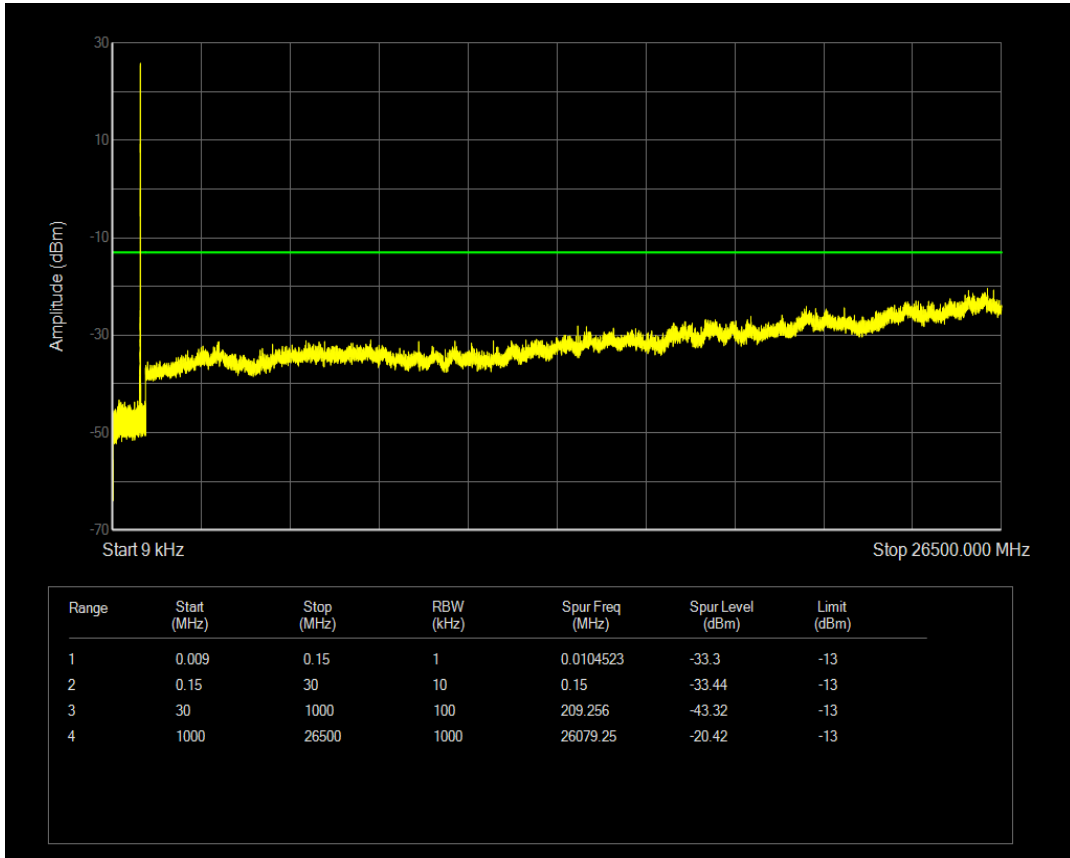

Band5 QPSK BW=5MHz Channel=20525 RB Size=1 Position=#0

Band5 QAM16 BW=5MHz Channel=20525 RB Size=1 Position=#0

Band5 QAM16 BW=5MHz Channel=20525 RB Size=25 Position=#0

Band5 QPSK BW=5MHz Channel=20625 RB Size=1 Position=#0

Band5 QPSK BW=5MHz Channel=20625 RB Size=25 Position=#0

Band5 QAM16 BW=5MHz Channel=20625 RB Size=1 Position=#0

Band5 QAM16 BW=5MHz Channel=20625 RB Size=25 Position=#0

Band5 QPSK BW=10MHz Channel=20450 RB Size=50 Position=#0