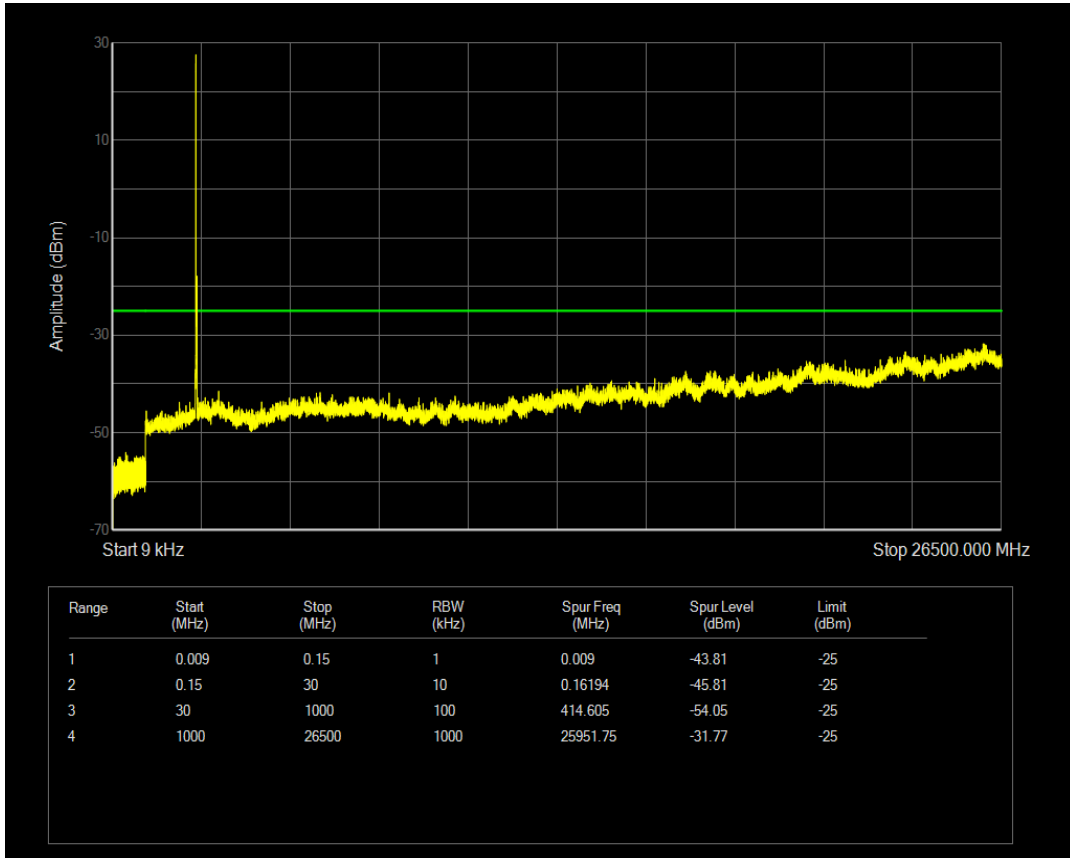

Band7 QPSK BW=15MHz Channel=21375 RB Size=75 Position=#0

Band7 QAM16 BW=15MHz Channel=21375 RB Size=75 Position=#0

Band7 QAM16 BW=15MHz Channel=21375 RB Size=1 Position=#0

Band7 QPSK BW=20MHz Channel=20850 RB Size=100 Position=#0

Band7 QPSK BW=20MHz Channel=20850 RB Size=1 Position=#0

Band7 QAM16 BW=20MHz Channel=20850 RB Size=1 Position=#0

Band7 QPSK BW=20MHz Channel=21100 RB Size=1 Position=#0

Band7 QAM16 BW=20MHz Channel=20850 RB Size=100 Position=#0