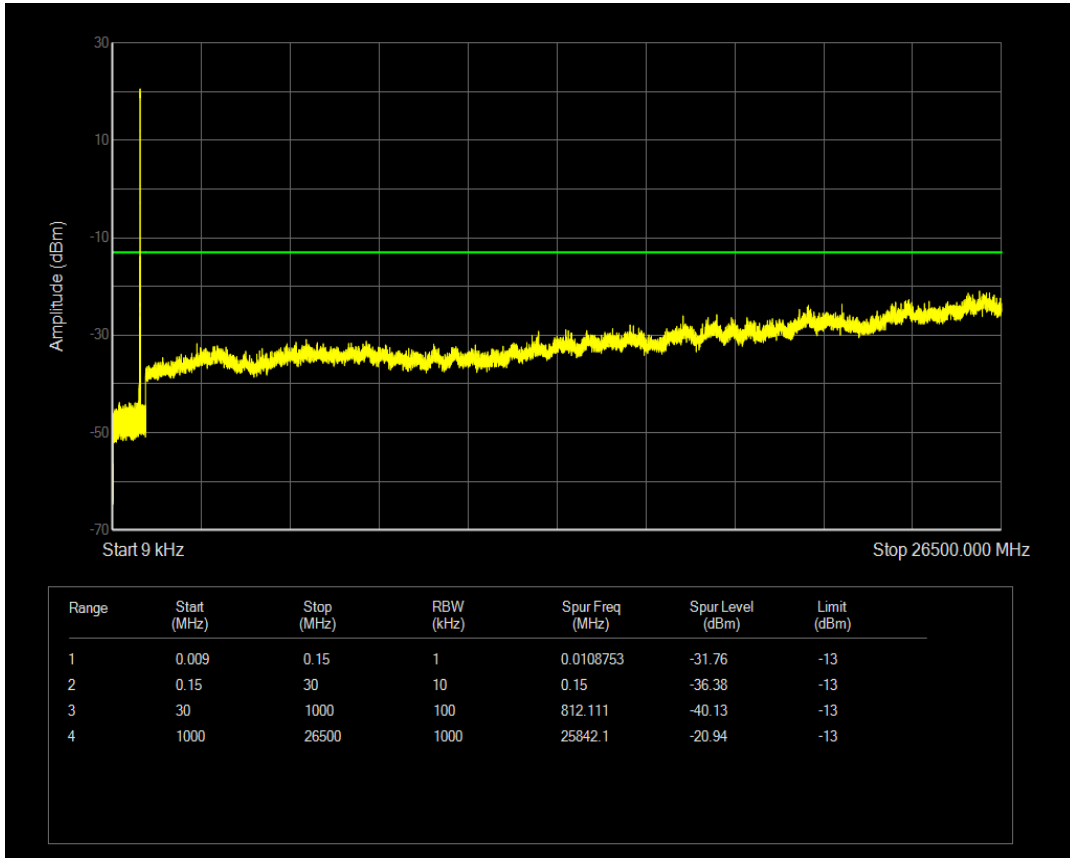

Band5 QAM16 BW=1.4MHz Channel=20407 RB Size=1 Position=#0

Band5 QPSK BW=1.4MHz Channel=20407 RB Size=6 Position=#0

Band5 QAM16 BW=1.4MHz Channel=20407 RB Size=6 Position=#0

Band5 QPSK BW=1.4MHz Channel=20525 RB Size=6 Position=#0

Band5 QPSK BW=1.4MHz Channel=20525 RB Size=1 Position=#0

Band5 QAM16 BW=1.4MHz Channel=20525 RB Size=1 Position=#0

Band5 QPSK BW=1.4MHz Channel=20643 RB Size=1 Position=#0

Band5 QAM16 BW=1.4MHz Channel=20525 RB Size=6 Position=#0