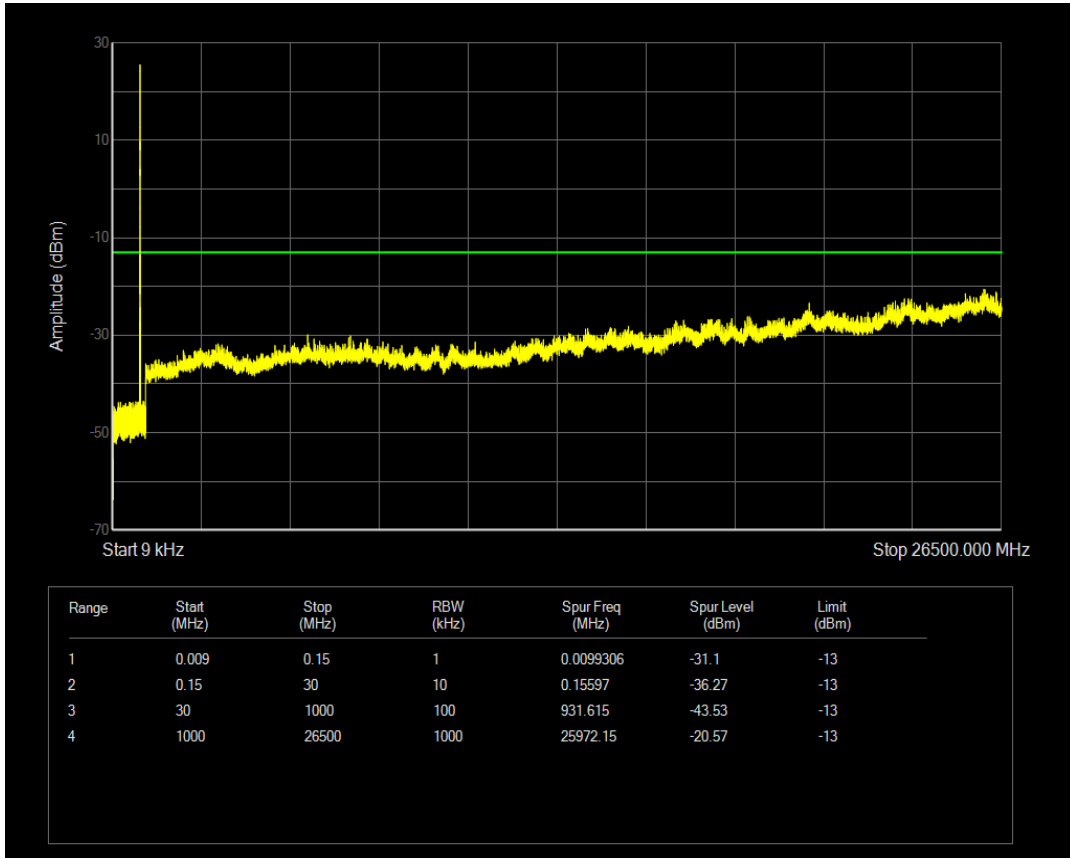

Band5 QAM16 BW=5MHz Channel=20425 RB Size=1 Position=#0

Band5 QPSK BW=5MHz Channel=20425 RB Size=25 Position=#0

Band5 QAM16 BW=5MHz Channel=20425 RB Size=25 Position=#0

Band5 QPSK BW=5MHz Channel=20525 RB Size=25 Position=#0

Band5 QPSK BW=5MHz Channel=20525 RB Size=1 Position=#0

Band5 QAM16 BW=5MHz Channel=20525 RB Size=1 Position=#0

Band5 QAM16 BW=5MHz Channel=20525 RB Size=25 Position=#0

Band5 QPSK BW=5MHz Channel=20625 RB Size=1 Position=#0