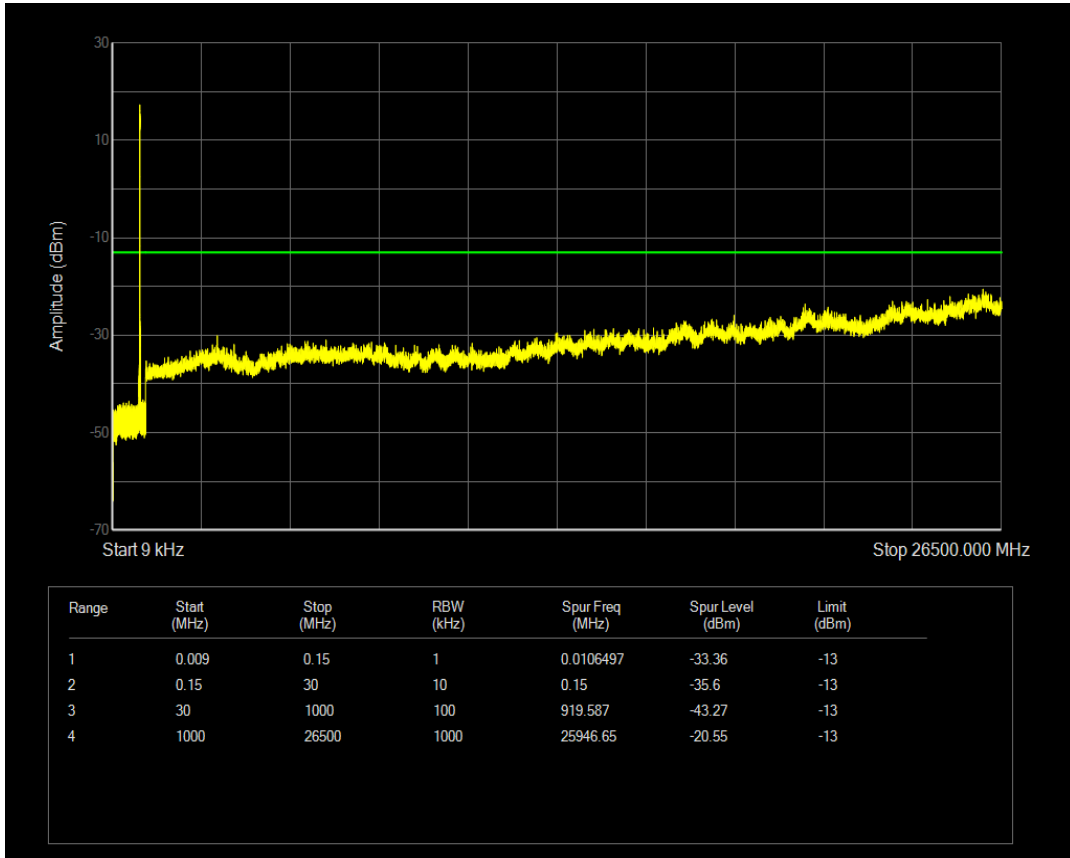

Band5 QPSK BW=3MHz Channel=20635 RB Size=15 Position=#0

Band5 QAM16 BW=3MHz Channel=20635 RB Size=1 Position=#0

Band5 QPSK BW=5MHz Channel=20425 RB Size=1 Position=#0

Band5 QAM16 BW=3MHz Channel=20635 RB Size=15 Position=#0

Band5 QAM16 BW=5MHz Channel=20425 RB Size=1 Position=#0

Band5 QPSK BW=5MHz Channel=20425 RB Size=25 Position=#0

Band5 QAM16 BW=5MHz Channel=20425 RB Size=25 Position=#0

Band5 QPSK BW=5MHz Channel=20525 RB Size=25 Position=#0