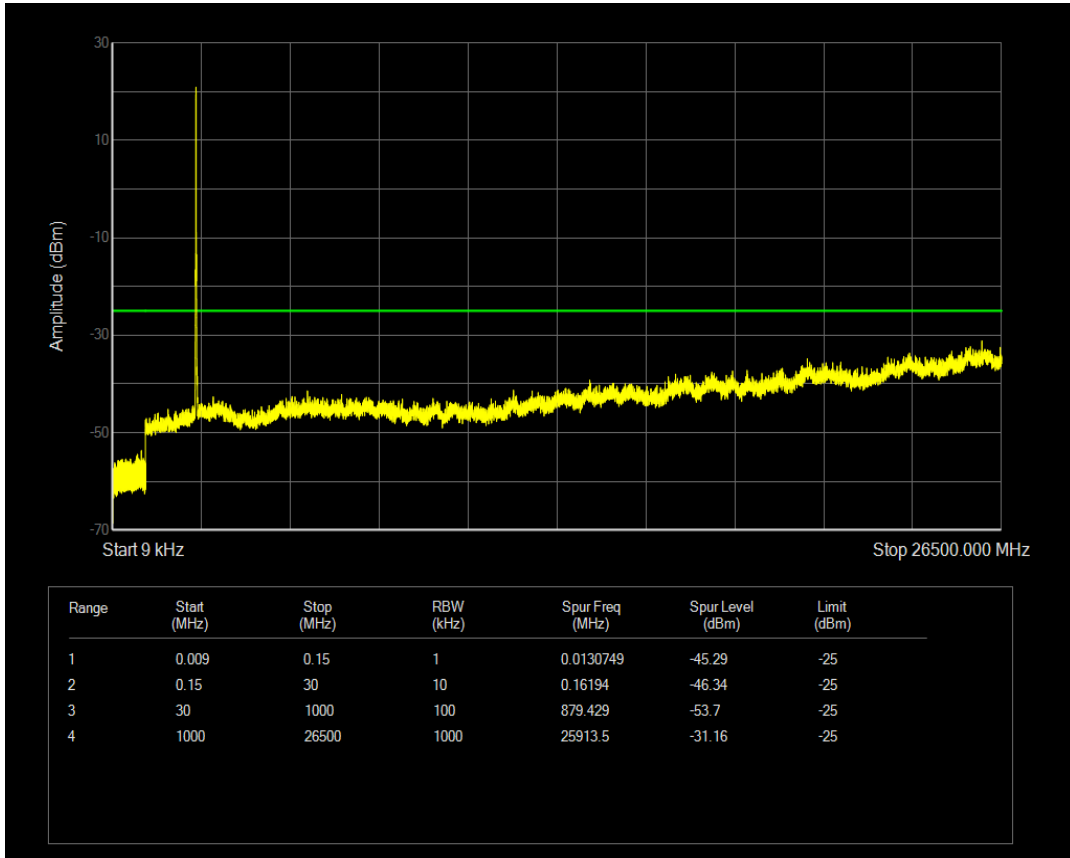

Band7 QPSK BW=5MHz Channel=21425 RB Size=25 Position=#0

Band7 QAM16 BW=5MHz Channel=21425 RB Size=1 Position=#0

Band7 QAM16 BW=5MHz Channel=21425 RB Size=25 Position=#0

Band7 QPSK BW=10MHz Channel=20800 RB Size=50 Position=#0

Band7 QPSK BW=10MHz Channel=20800 RB Size=1 Position=#0

Band7 QAM16 BW=10MHz Channel=20800 RB Size=1 Position=#0

Band7 QAM16 BW=10MHz Channel=20800 RB Size=50 Position=#0

Band7 QPSK BW=10MHz Channel=21100 RB Size=1 Position=#0