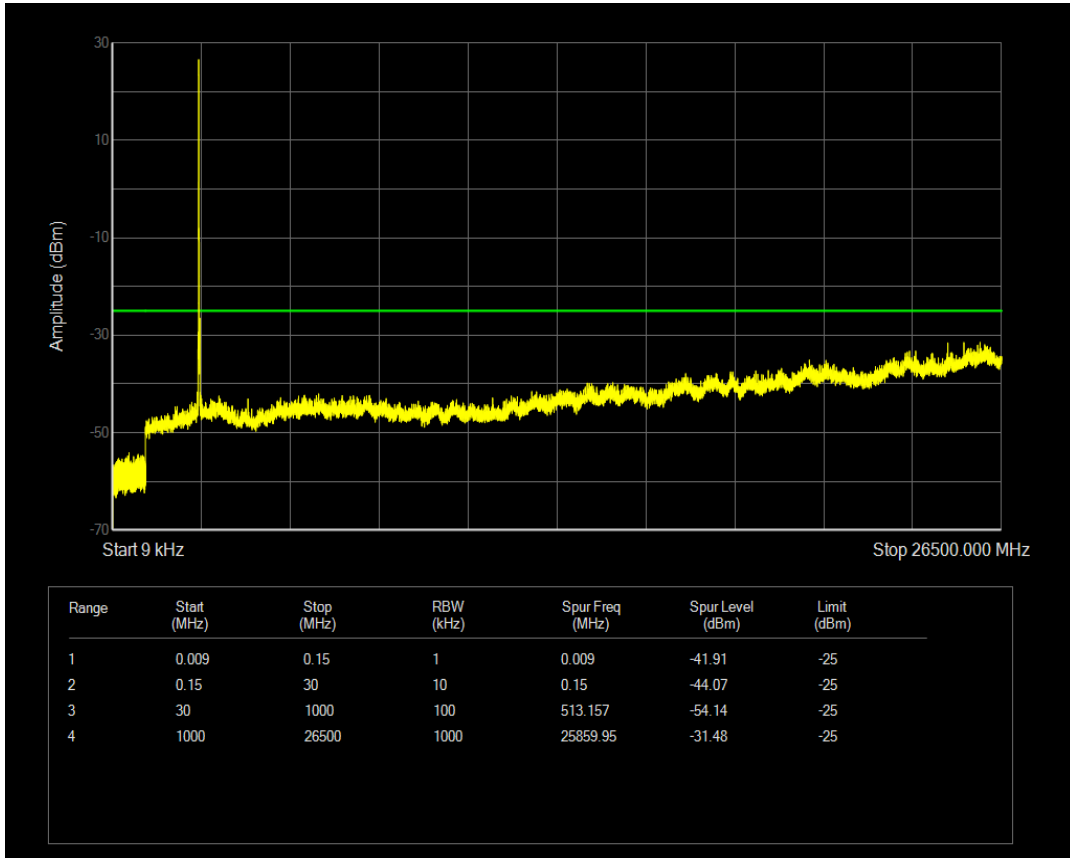

Band41 QPSK BW=20MHz Channel=40340 RB Size=1 Position=#0

Band41 QAM16 BW=20MHz Channel=40340 RB Size=1 Position=#0

Band41 QAM16 BW=20MHz Channel=40340 RB Size=100 Position=#0

Band41 QPSK BW=20MHz Channel=40620 RB Size=1 Position=#0

Band41 QPSK BW=20MHz Channel=40620 RB Size=100 Position=#0

Band41 QAM16 BW=20MHz Channel=40620 RB Size=1 Position=#0

Band41 QAM16 BW=20MHz Channel=40620 RB Size=100 Position=#0

Band41 QPSK BW=20MHz Channel=41140 RB Size=100 Position=#0