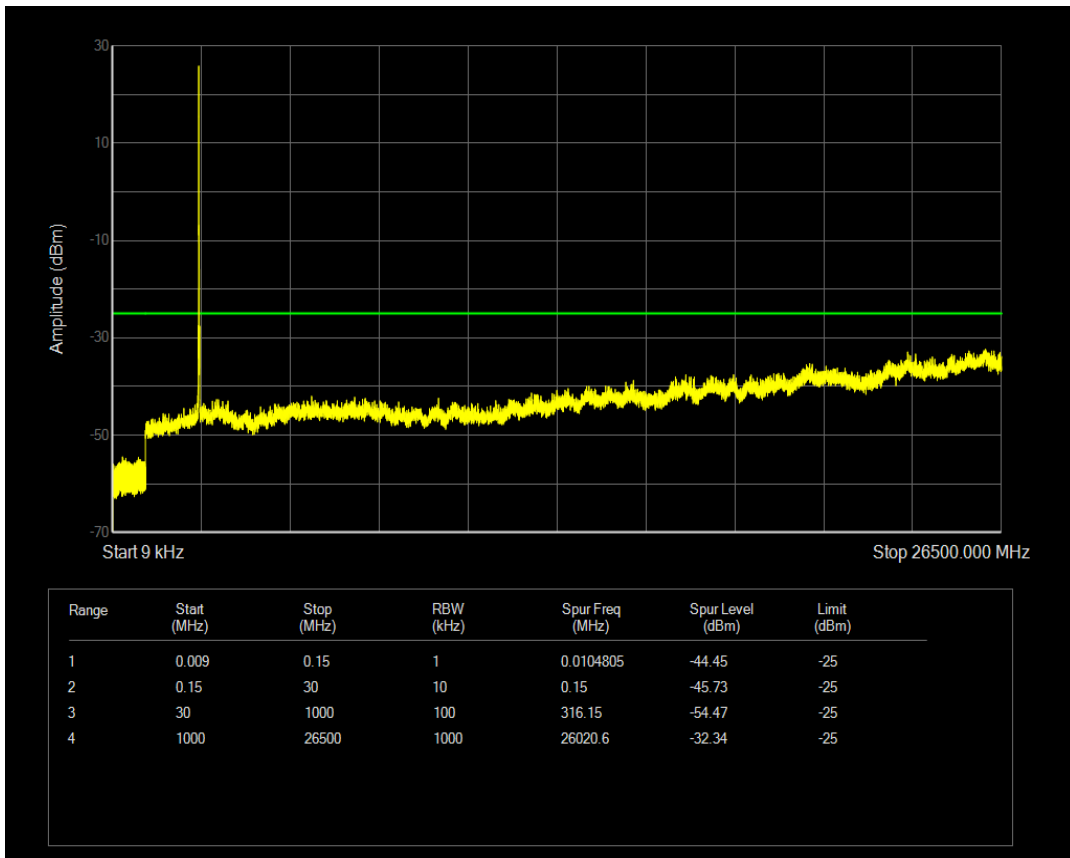

Band41 QPSK BW=15MHz Channel=40620 RB Size=75 Position=#0

Band41 QAM16 BW=15MHz Channel=40620 RB Size=75 Position=#0

Band41 QAM16 BW=15MHz Channel=40620 RB Size=1 Position=#0

Band41 QPSK BW=15MHz Channel=41165 RB Size=1 Position=#0