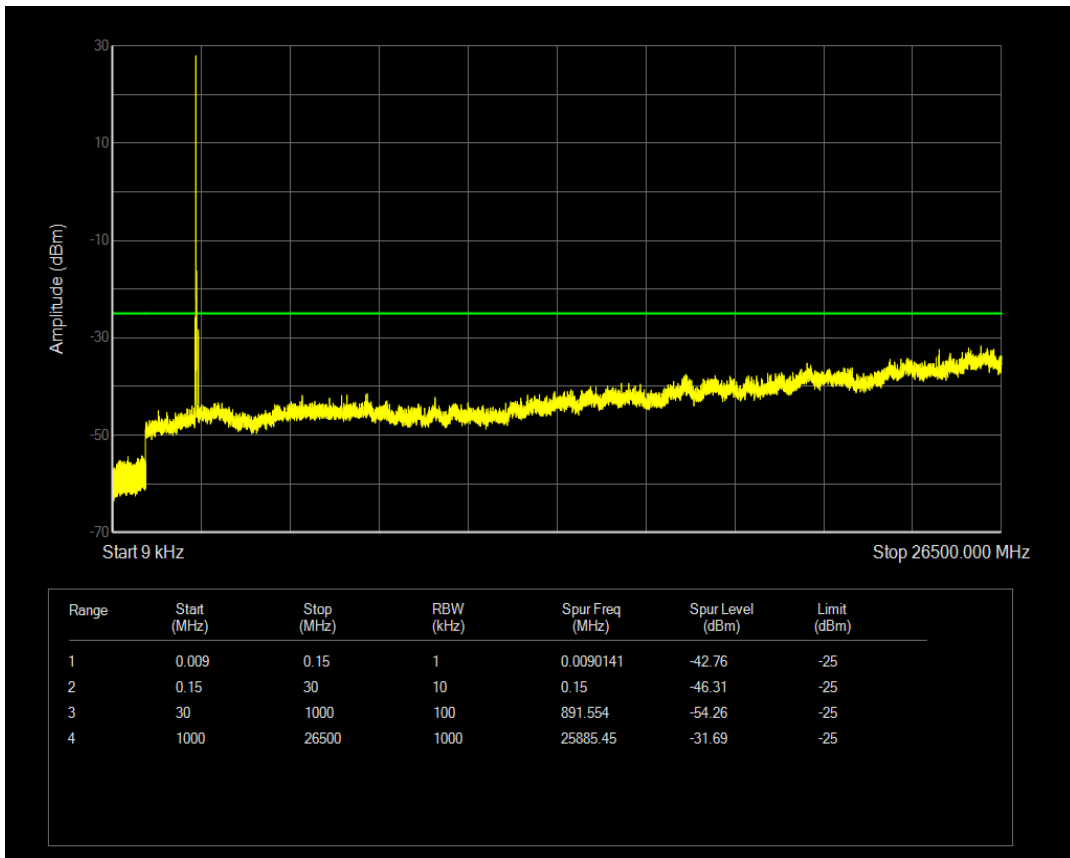

Band7 QPSK BW=5MHz Channel=21425 RB Size=25 Position=#0

Band7 QAM16 BW=5MHz Channel=21425 RB Size=1 Position=#0

Band7 QAM16 BW=5MHz Channel=21425 RB Size=25 Position=#0

Band7 QPSK BW=10MHz Channel=20800 RB Size=50 Position=#0

Band7 QPSK BW=10MHz Channel=20800 RB Size=1 Position=#0

Band7 QAM16 BW=10MHz Channel=20800 RB Size=1 Position=#0

Band7 QAM16 BW=10MHz Channel=20800 RB Size=50 Position=#0

Band7 QPSK BW=10MHz Channel=21100 RB Size=1 Position=#0