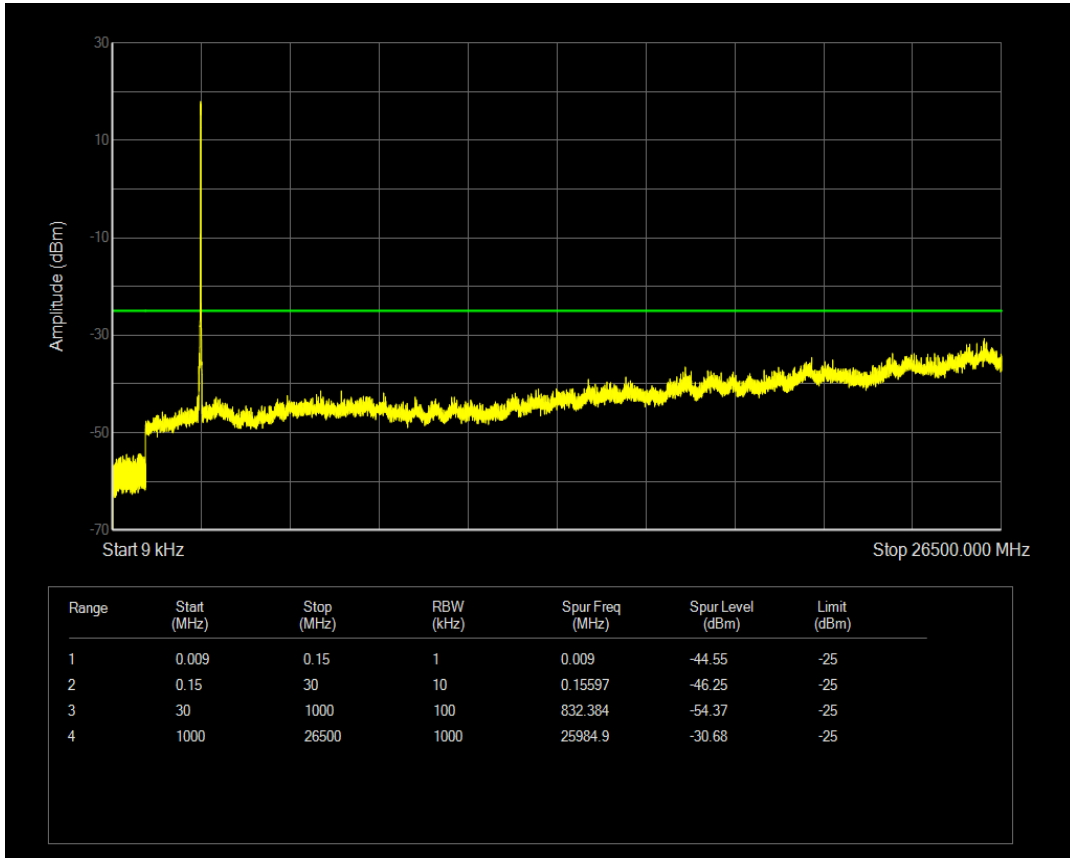

Band41 QPSK BW=20MHz Channel=40620 RB Size=100 Position=#0

Band41 QAM16 BW=20MHz Channel=40620 RB Size=1 Position=#0

Band41 QAM16 BW=20MHz Channel=40620 RB Size=100 Position=#0

Band41 QPSK BW=20MHz Channel=41140 RB Size=100 Position=#0

Band41 QPSK BW=20MHz Channel=41140 RB Size=1 Position=#0

Band41 QAM16 BW=20MHz Channel=41140 RB Size=1 Position=#0

Band41 QAM16 BW=20MHz Channel=41140 RB Size=100 Position=#0

Band5 QPSK BW=1.4MHz Channel=20407 RB Size=1 Position=#0