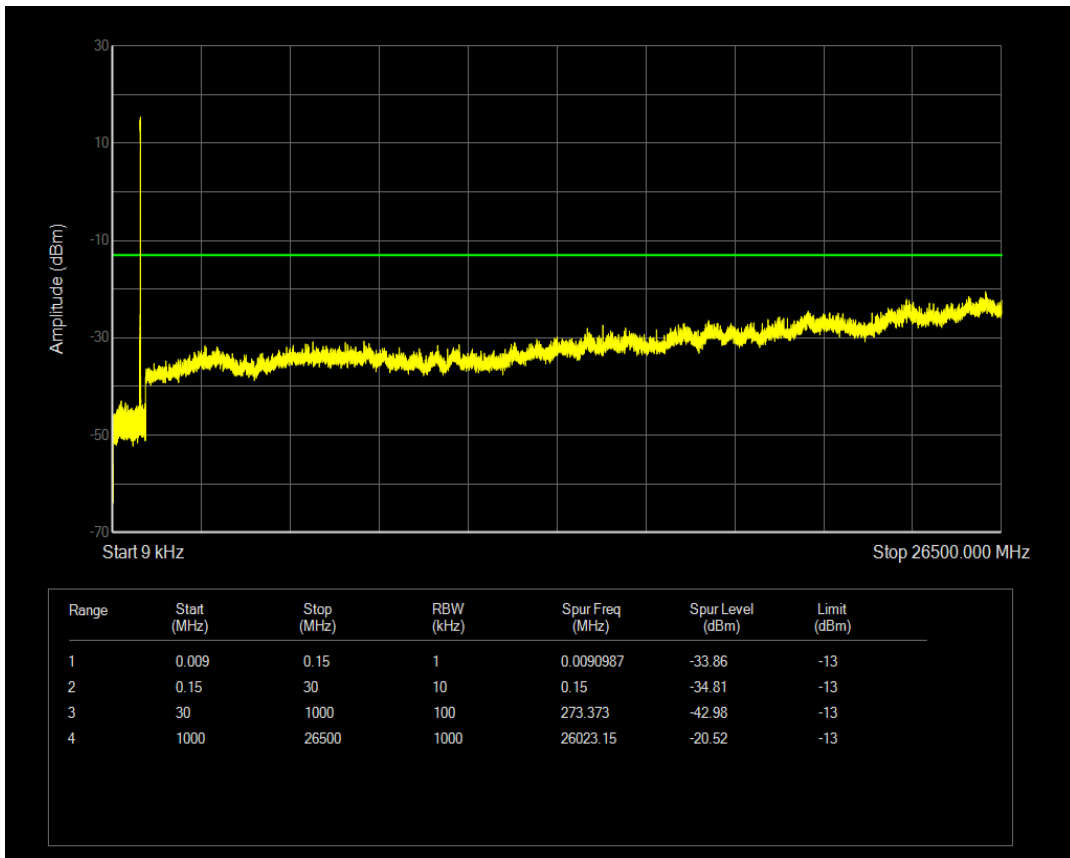

Band5 QPSK BW=5MHz Channel=20625 RB Size=25 Position=#0

Band5 QAM16 BW=5MHz Channel=20625 RB Size=1 Position=#0