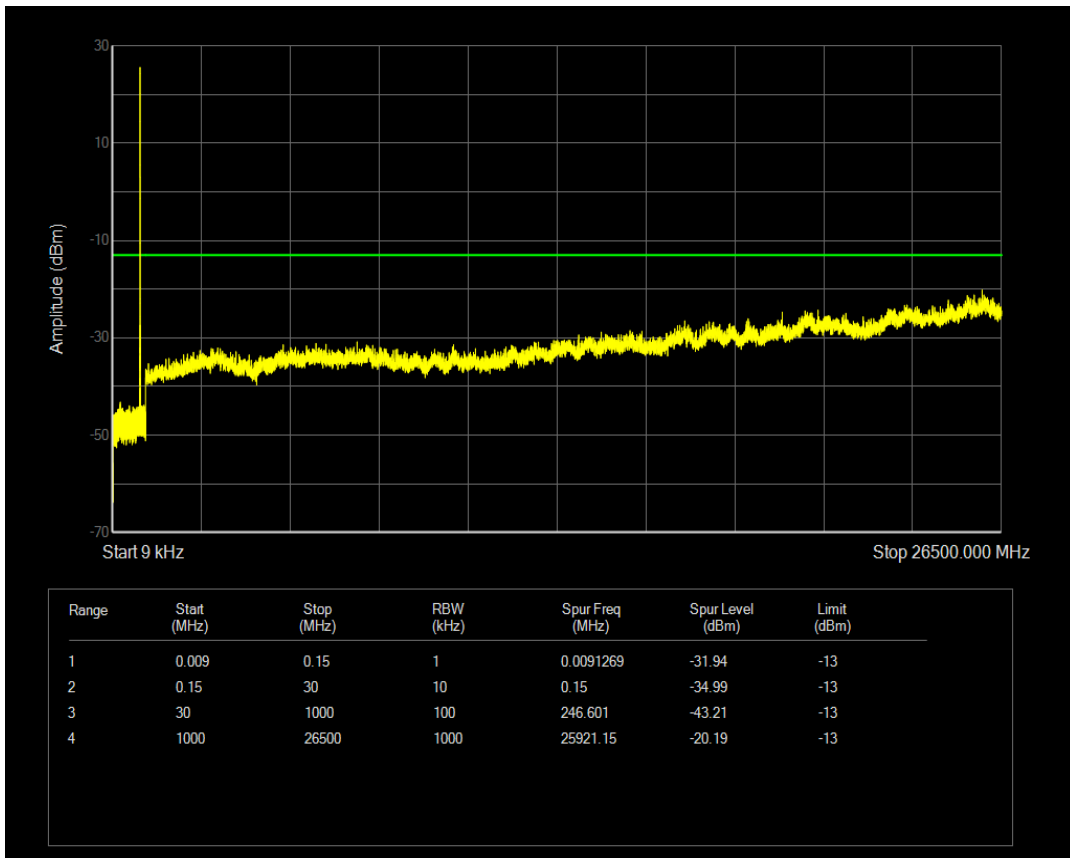

Band5 QAM16 BW=1.4MHz Channel=20407 RB Size=1 Position=#0

Band5 QPSK BW=1.4MHz Channel=20407 RB Size=6 Position=#0

Band5 QAM16 BW=1.4MHz Channel=20407 RB Size=6 Position=#0

Band5 QPSK BW=1.4MHz Channel=20525 RB Size=6 Position=#0

Band5 QPSK BW=1.4MHz Channel=20525 RB Size=1 Position=#0

Band5 QAM16 BW=1.4MHz Channel=20525 RB Size=1 Position=#0

Band5 QPSK BW=1.4MHz Channel=20643 RB Size=1 Position=#0

Band5 QAM16 BW=1.4MHz Channel=20525 RB Size=6 Position=#0