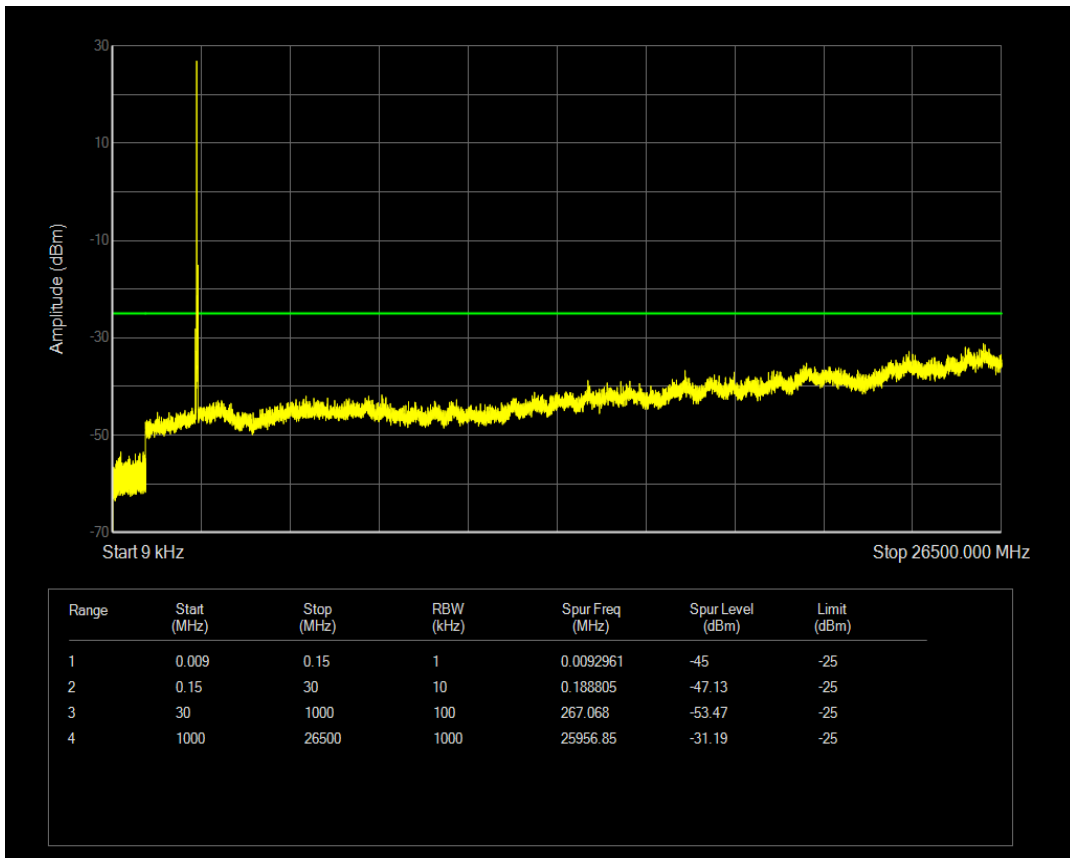

Band7 QPSK BW=15MHz Channel=21375 RB Size=75 Position=#0

Band7 QAM16 BW=15MHz Channel=21375 RB Size=75 Position=#0

Band7 QAM16 BW=15MHz Channel=21375 RB Size=1 Position=#0

Band7 QPSK BW=20MHz Channel=20850 RB Size=100 Position=#0

Band7 QPSK BW=20MHz Channel=20850 RB Size=1 Position=#0

Band7 QAM16 BW=20MHz Channel=20850 RB Size=1 Position=#0

Band7 QPSK BW=20MHz Channel=21100 RB Size=1 Position=#0

Band7 QAM16 BW=20MHz Channel=20850 RB Size=100 Position=#0