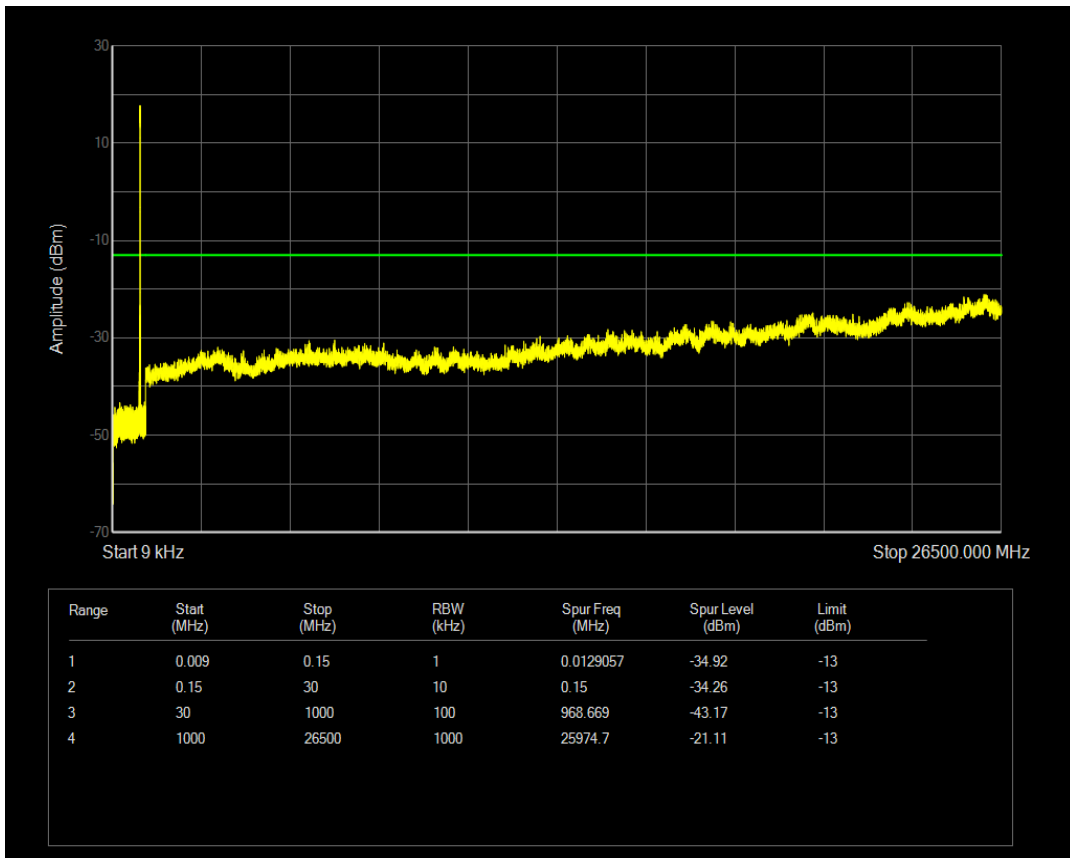

Band5 QPSK BW=3MHz Channel=20525 RB Size=15 Position=#0

Band5 QAM16 BW=3MHz Channel=20525 RB Size=1 Position=#0