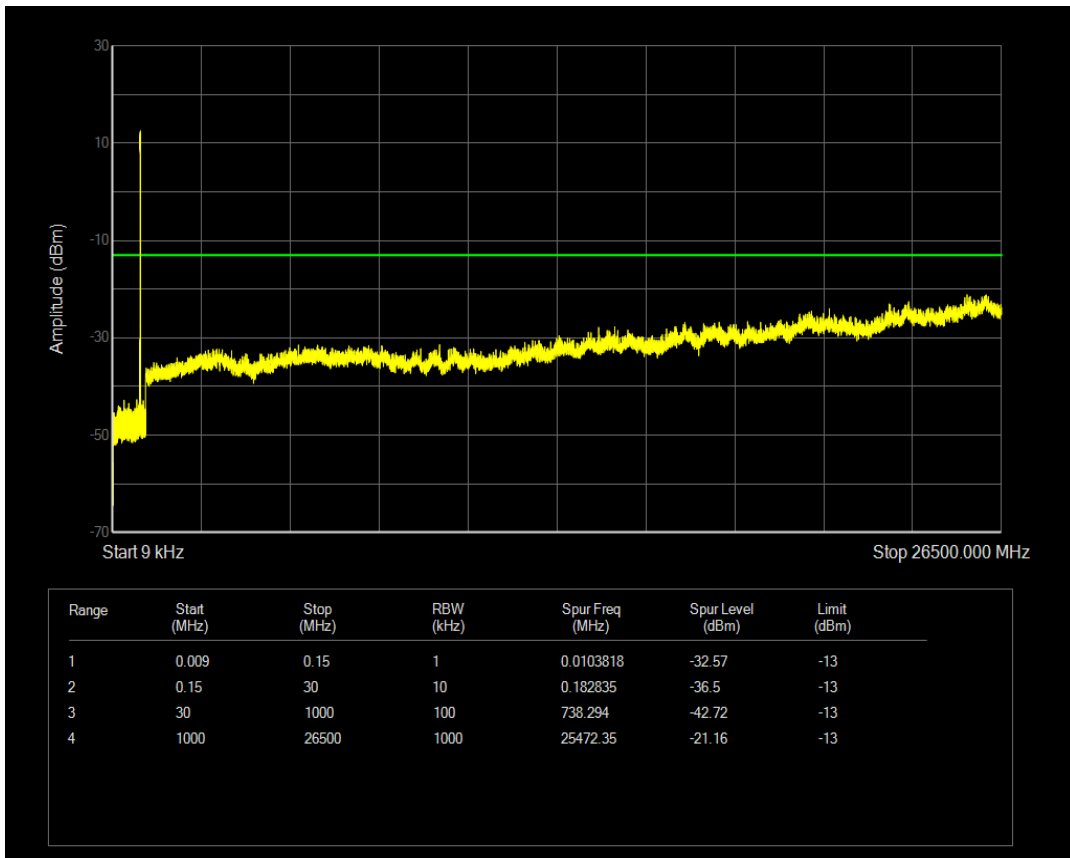

Band5 QPSK BW=10MHz Channel=20525 RB Size=50 Position=#0

Band5 QAM16 BW=10MHz Channel=20525 RB Size=50 Position=#0

Band5 QAM16 BW=10MHz Channel=20525 RB Size=1 Position=#0

Band5 QPSK BW=10MHz Channel=20600 RB Size=1 Position=#0

Band5 QPSK BW=10MHz Channel=20600 RB Size=50 Position=#0

Band5 QAM16 BW=10MHz Channel=20600 RB Size=1 Position=#0

Band5 QAM16 BW=10MHz Channel=20600 RB Size=50 Position=#0

Band7 QPSK BW=5MHz Channel=20775 RB Size=1 Position=#0