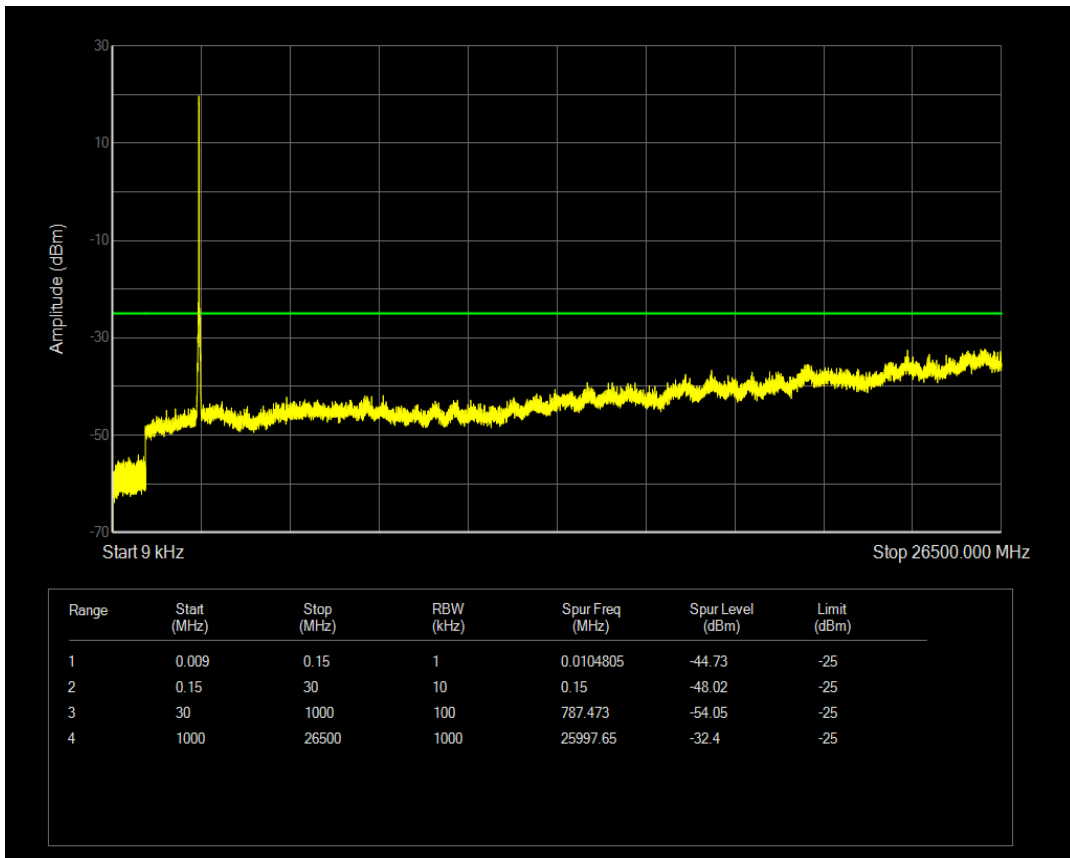

Band41 QPSK BW=15MHz Channel=40620 RB Size=75 Position=#0

Band41 QAM16 BW=15MHz Channel=40620 RB Size=75 Position=#0

Band41 QAM16 BW=15MHz Channel=40620 RB Size=1 Position=#0

Band41 QPSK BW=15MHz Channel=41165 RB Size=1 Position=#0