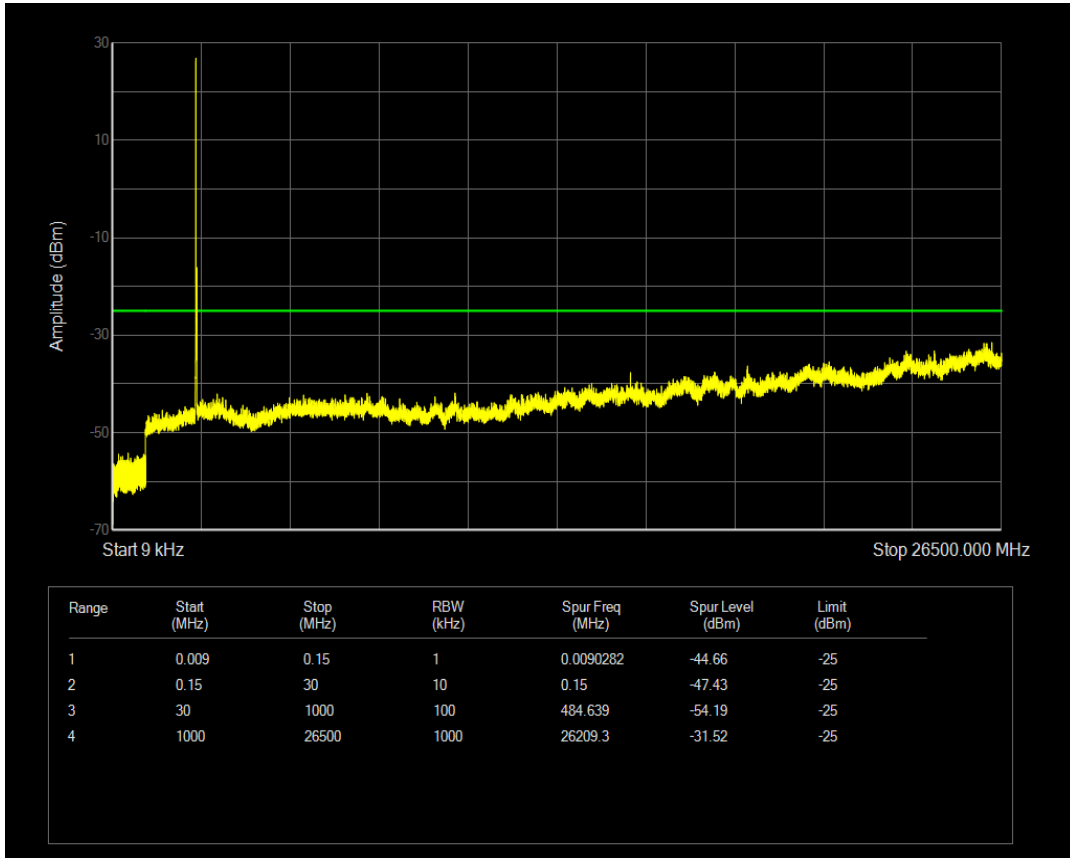

Band7 QPSK BW=10MHz Channel=21400 RB Size=1 Position=#0

Band7 QAM16 BW=10MHz Channel=21400 RB Size=1 Position=#0

Band7 QAM16 BW=10MHz Channel=21400 RB Size=50 Position=#0

Band7 QPSK BW=15MHz Channel=20825 RB Size=1 Position=#0