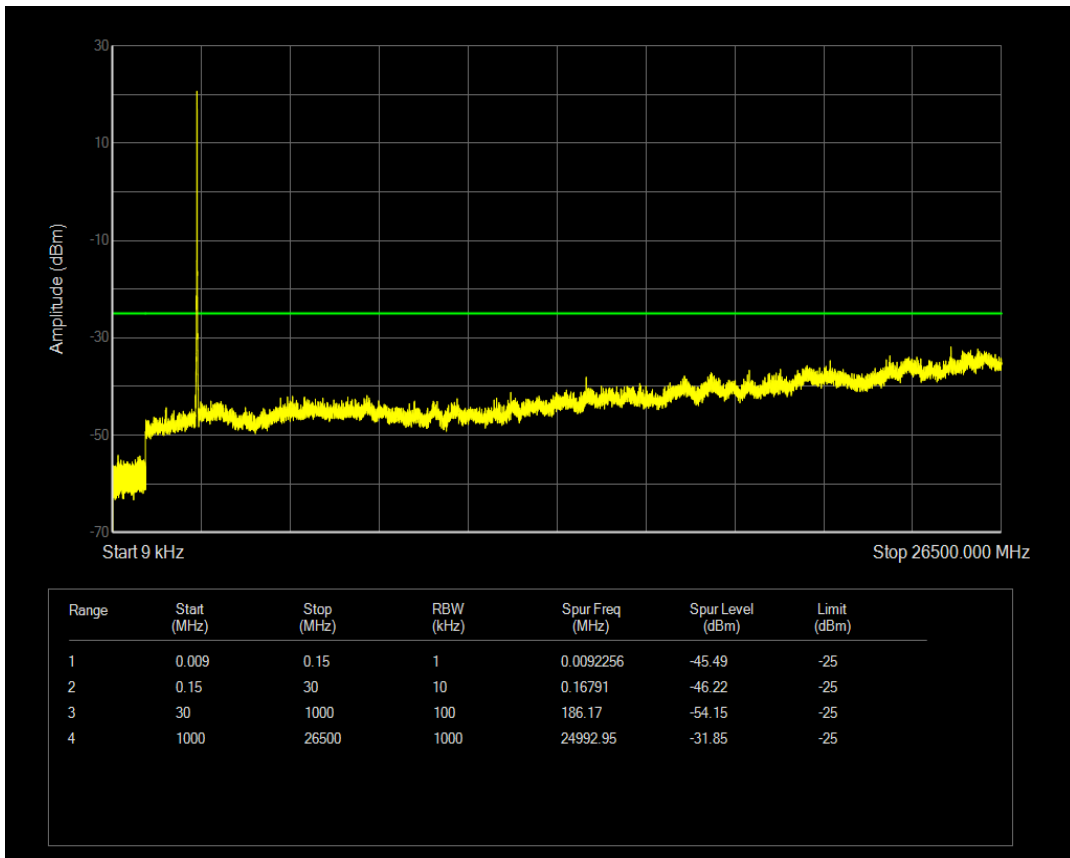

Band7 QPSK BW=10MHz Channel=20800 RB Size=1 Position=#0

Band7 QAM16 BW=10MHz Channel=20800 RB Size=1 Position=#0

Band7 QAM16 BW=10MHz Channel=20800 RB Size=50 Position=#0

Band7 QPSK BW=10MHz Channel=21100 RB Size=1 Position=#0

Band7 QPSK BW=10MHz Channel=21100 RB Size=50 Position=#0

Band7 QAM16 BW=10MHz Channel=21100 RB Size=1 Position=#0

Band7 QAM16 BW=10MHz Channel=21100 RB Size=50 Position=#0

Band7 QPSK BW=10MHz Channel=21400 RB Size=50 Position=#0