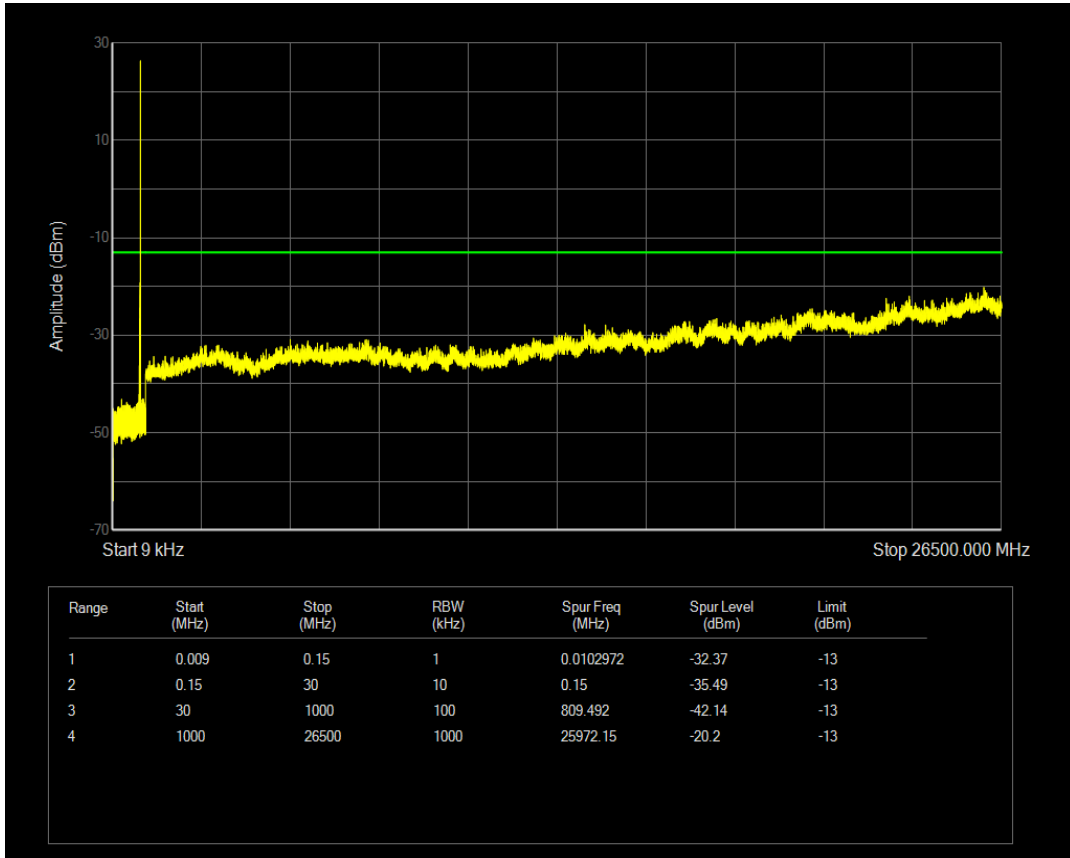

Band5 QAM16 BW=3MHz Channel=20635 RB Size=1 Position=#0

Band5 QPSK BW=5MHz Channel=20425 RB Size=1 Position=#0