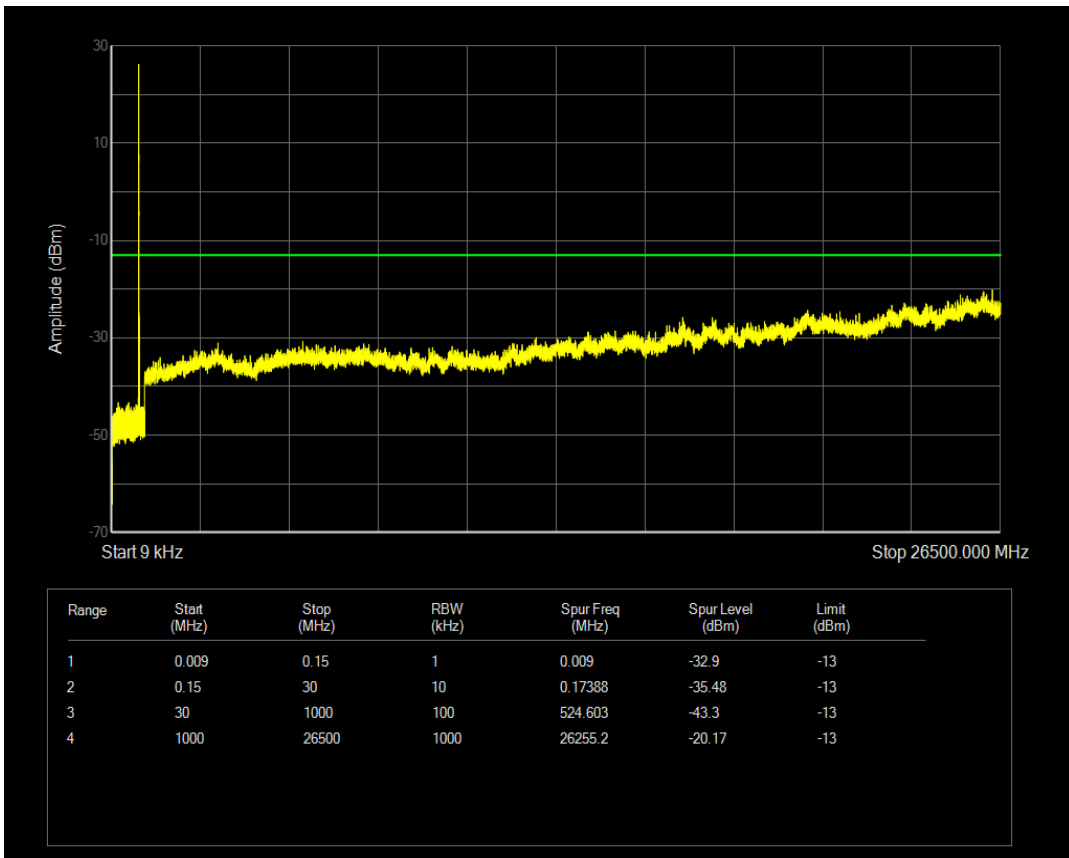

Band5 QAM16 BW=5MHz Channel=20425 RB Size=1 Position=#0

Band5 QPSK BW=5MHz Channel=20425 RB Size=25 Position=#0