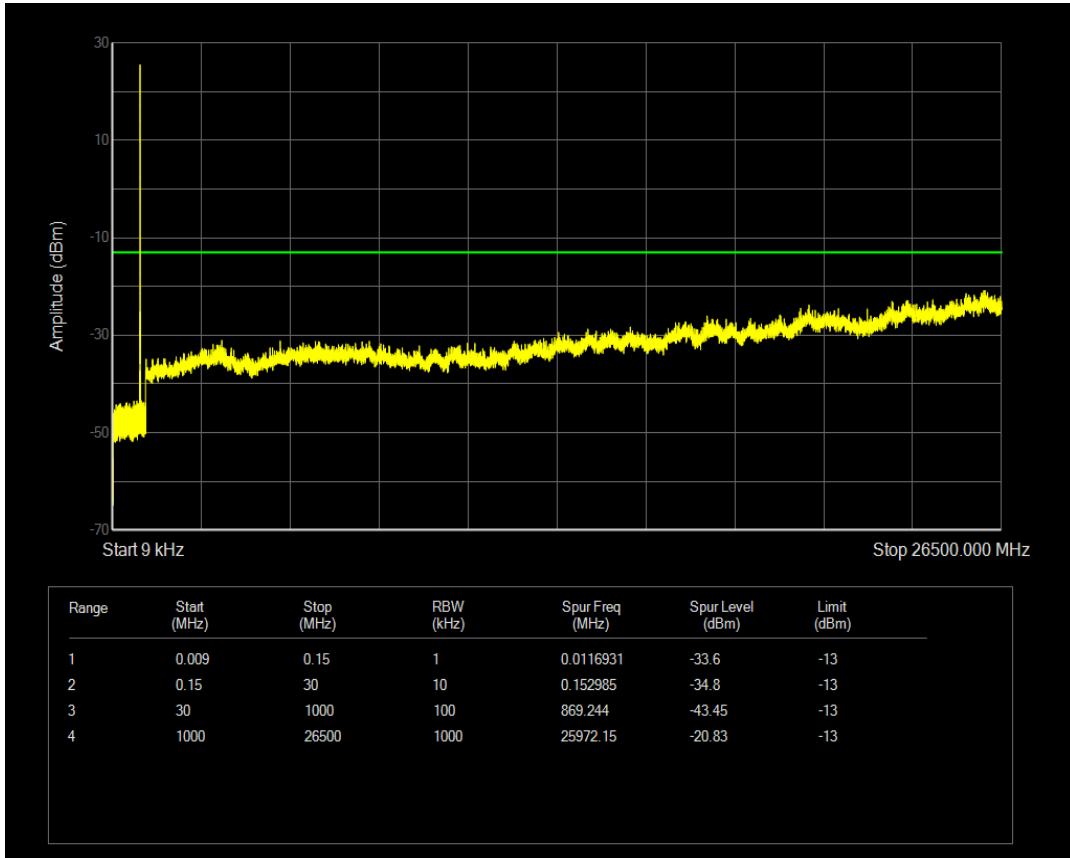

Band5 QAM16 BW=1.4MHz Channel=20407 RB Size=1 Position=#0

Band5 QPSK BW=1.4MHz Channel=20407 RB Size=6 Position=#0

Band5 QAM16 BW=1.4MHz Channel=20407 RB Size=6 Position=#0

Band5 QPSK BW=1.4MHz Channel=20525 RB Size=6 Position=#0

Band5 QPSK BW=1.4MHz Channel=20525 RB Size=1 Position=#0

Band5 QAM16 BW=1.4MHz Channel=20525 RB Size=1 Position=#0

Band5 QPSK BW=1.4MHz Channel=20643 RB Size=1 Position=#0

Band5 QAM16 BW=1.4MHz Channel=20525 RB Size=6 Position=#0