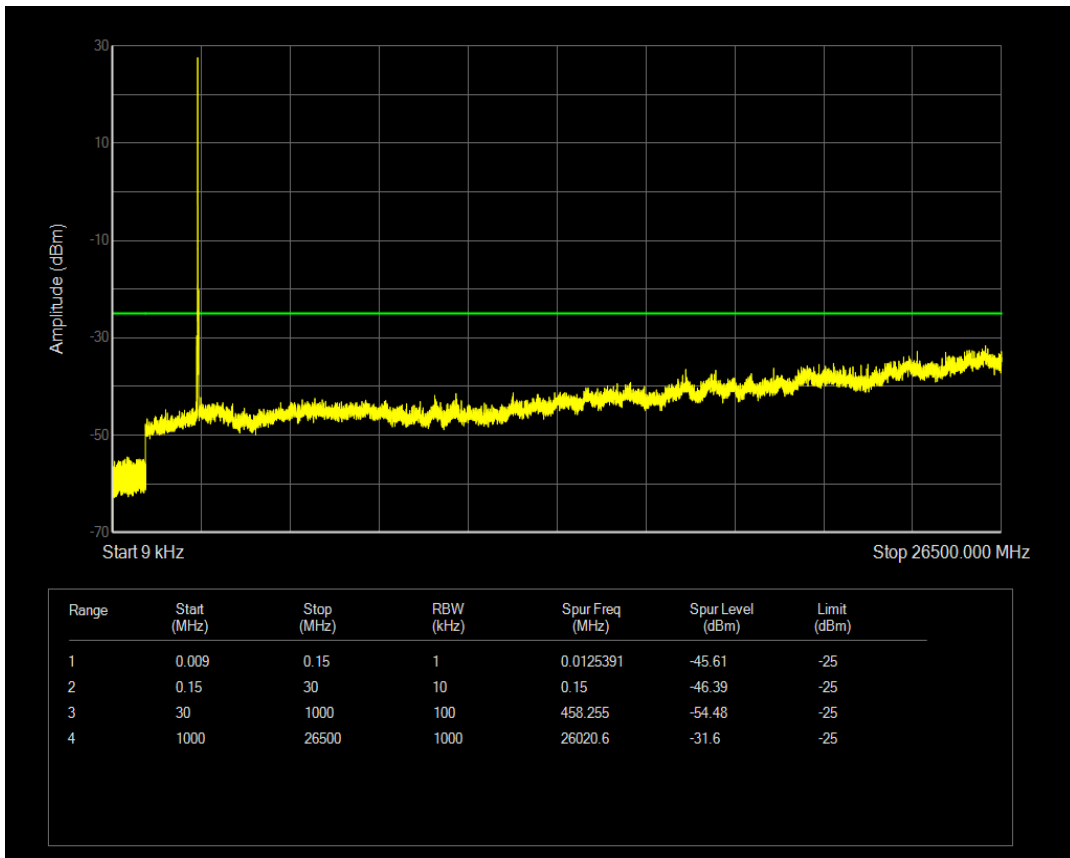

Band7 QPSK BW=15MHz Channel=21375 RB Size=1 Position=#0

Band7 QAM16 BW=15MHz Channel=21100 RB Size=75 Position=#0