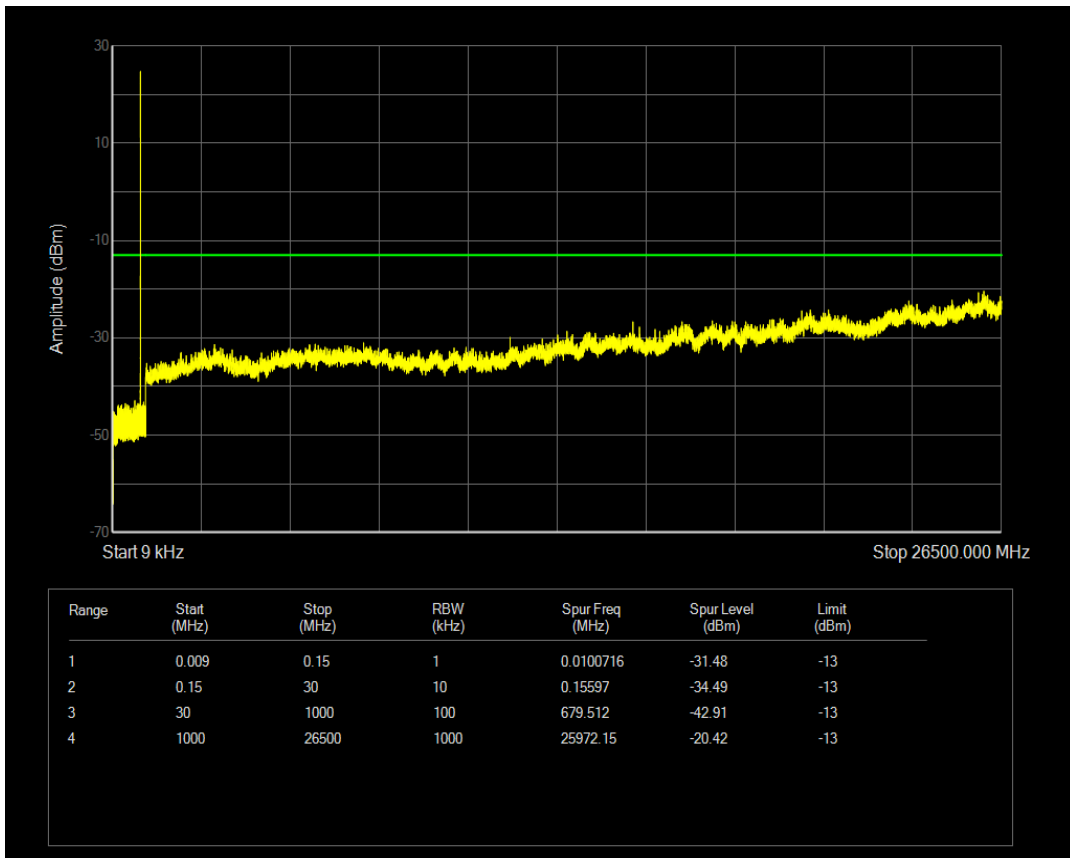

Band5 QAM16 BW=1.4MHz Channel=20407 RB Size=1 Position=#0

Band5 QPSK BW=1.4MHz Channel=20407 RB Size=6 Position=#0

Band5 QAM16 BW=1.4MHz Channel=20407 RB Size=6 Position=#0

Band5 QPSK BW=1.4MHz Channel=20525 RB Size=6 Position=#0

Band5 QPSK BW=1.4MHz Channel=20525 RB Size=1 Position=#0

Band5 QAM16 BW=1.4MHz Channel=20525 RB Size=1 Position=#0

Band5 QPSK BW=1.4MHz Channel=20643 RB Size=1 Position=#0

Band5 QAM16 BW=1.4MHz Channel=20525 RB Size=6 Position=#0