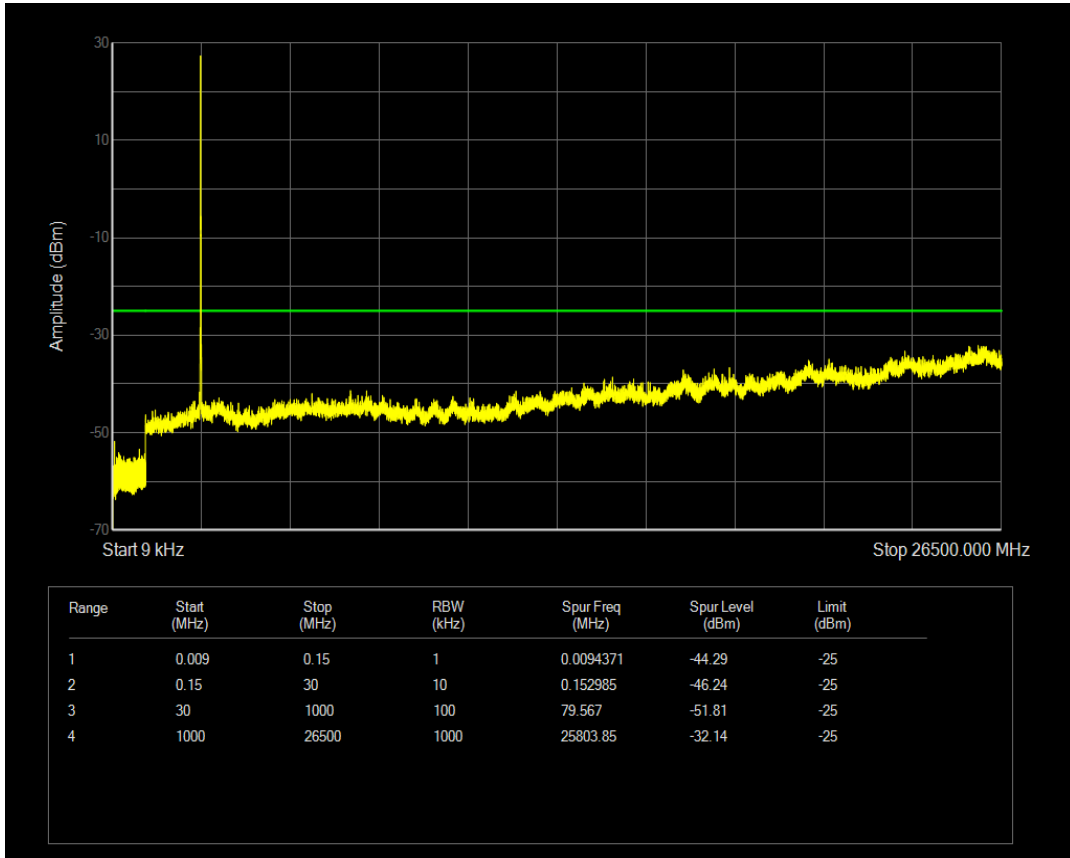

Band41 QPSK BW=15MHz Channel=40620 RB Size=75 Position=#0

Band41 QAM16 BW=15MHz Channel=40620 RB Size=75 Position=#0

Band41 QAM16 BW=15MHz Channel=40620 RB Size=1 Position=#0

Band41 QPSK BW=15MHz Channel=41165 RB Size=1 Position=#0

Band41 QAM16 BW=15MHz Channel=41165 RB Size=1 Position=#0

Band41 QPSK BW=15MHz Channel=41165 RB Size=75 Position=#0

Band41 QAM16 BW=15MHz Channel=41165 RB Size=75 Position=#0

Band41 QPSK BW=20MHz Channel=40340 RB Size=100 Position=#0