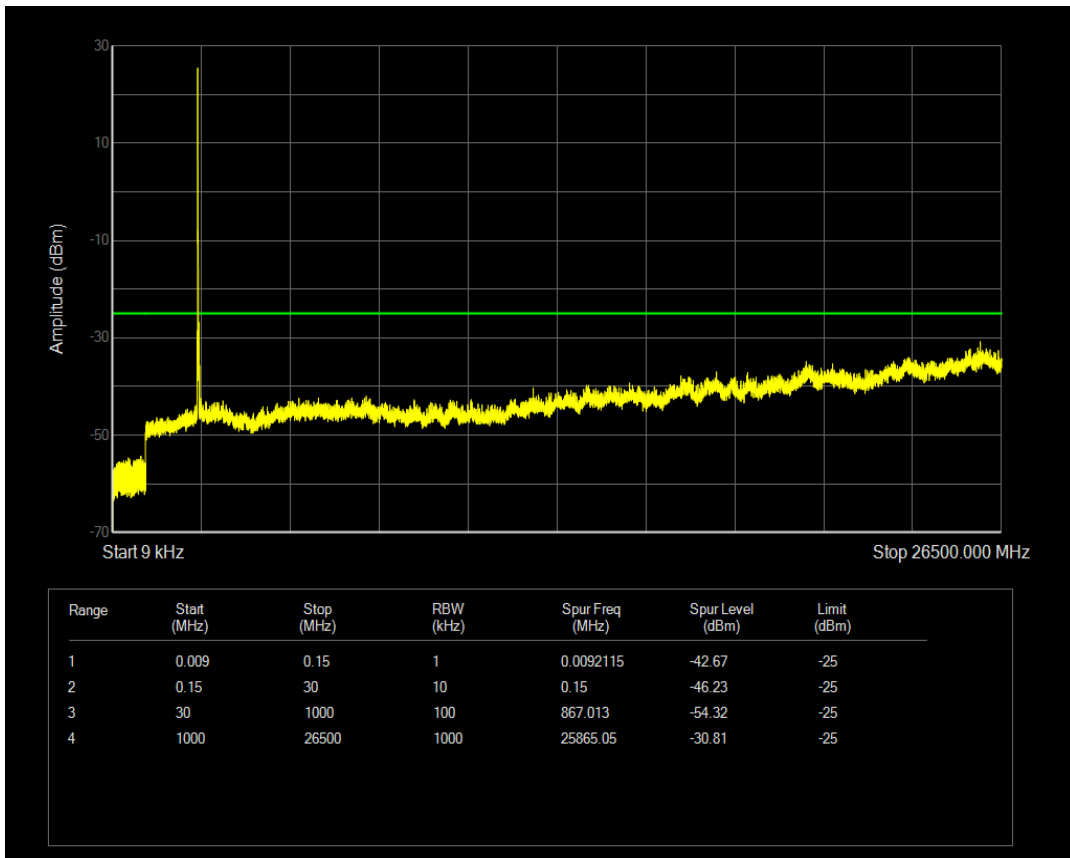

Band41 QPSK BW=20MHz Channel=40340 RB Size=1 Position=#0

Band41 QAM16 BW=20MHz Channel=40340 RB Size=1 Position=#0