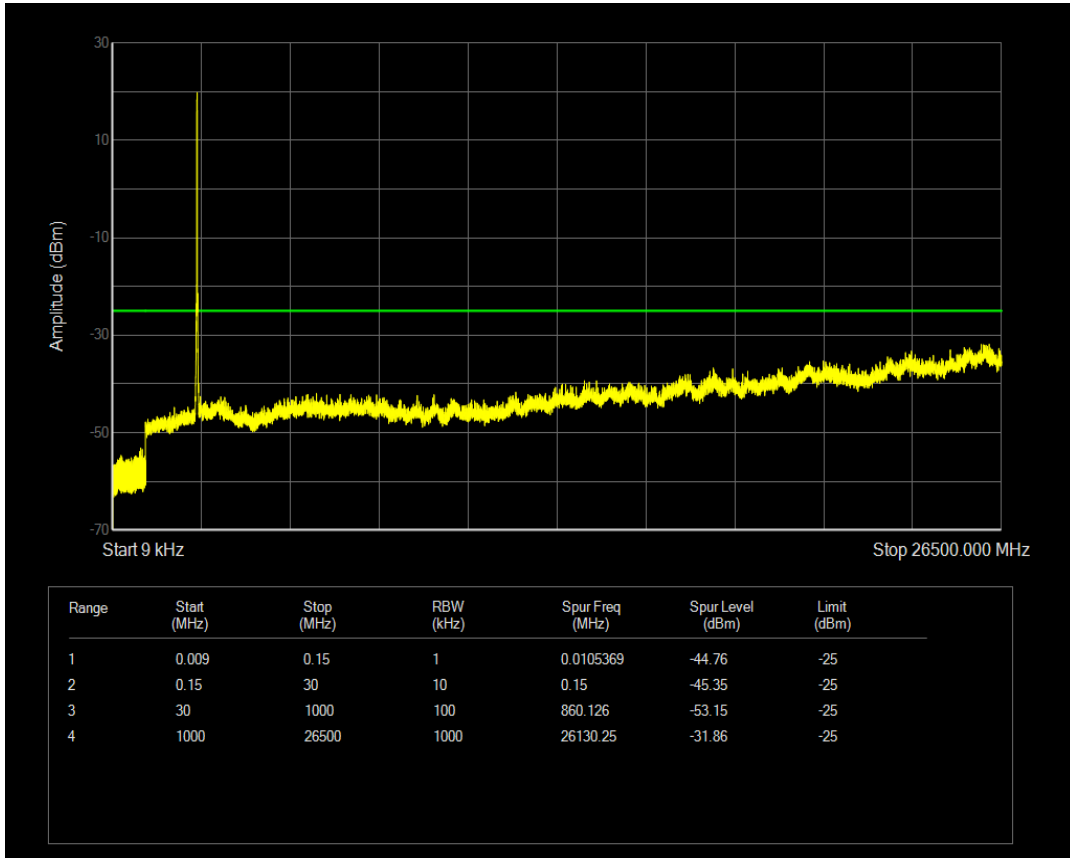

Band7 QPSK BW=15MHz Channel=21100 RB Size=75 Position=#0

Band7 QAM16 BW=15MHz Channel=21100 RB Size=1 Position=#0

Band7 QPSK BW=15MHz Channel=21375 RB Size=1 Position=#0

Band7 QAM16 BW=15MHz Channel=21100 RB Size=75 Position=#0