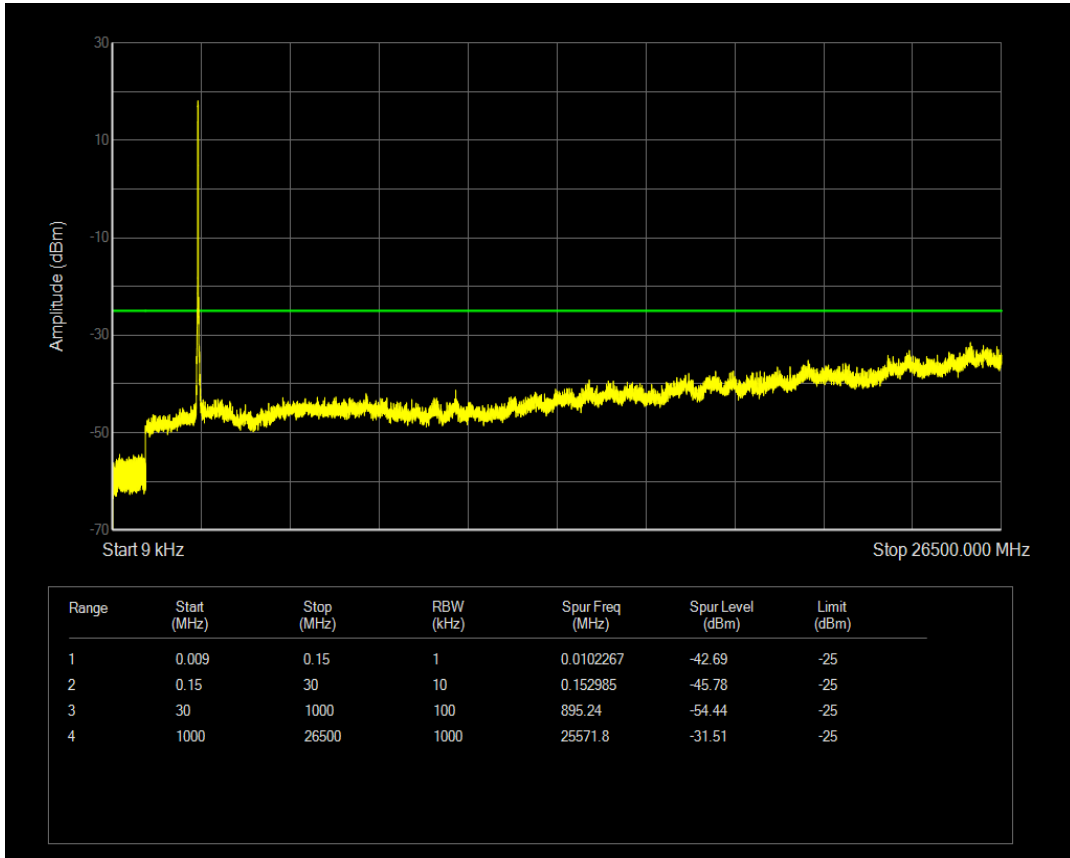

Band41 QAM16 BW=15MHz Channel=41165 RB Size=1 Position=#0

Band41 QPSK BW=15MHz Channel=41165 RB Size=75 Position=#0

Band41 QAM16 BW=15MHz Channel=41165 RB Size=75 Position=#0

Band41 QPSK BW=20MHz Channel=40340 RB Size=100 Position=#0