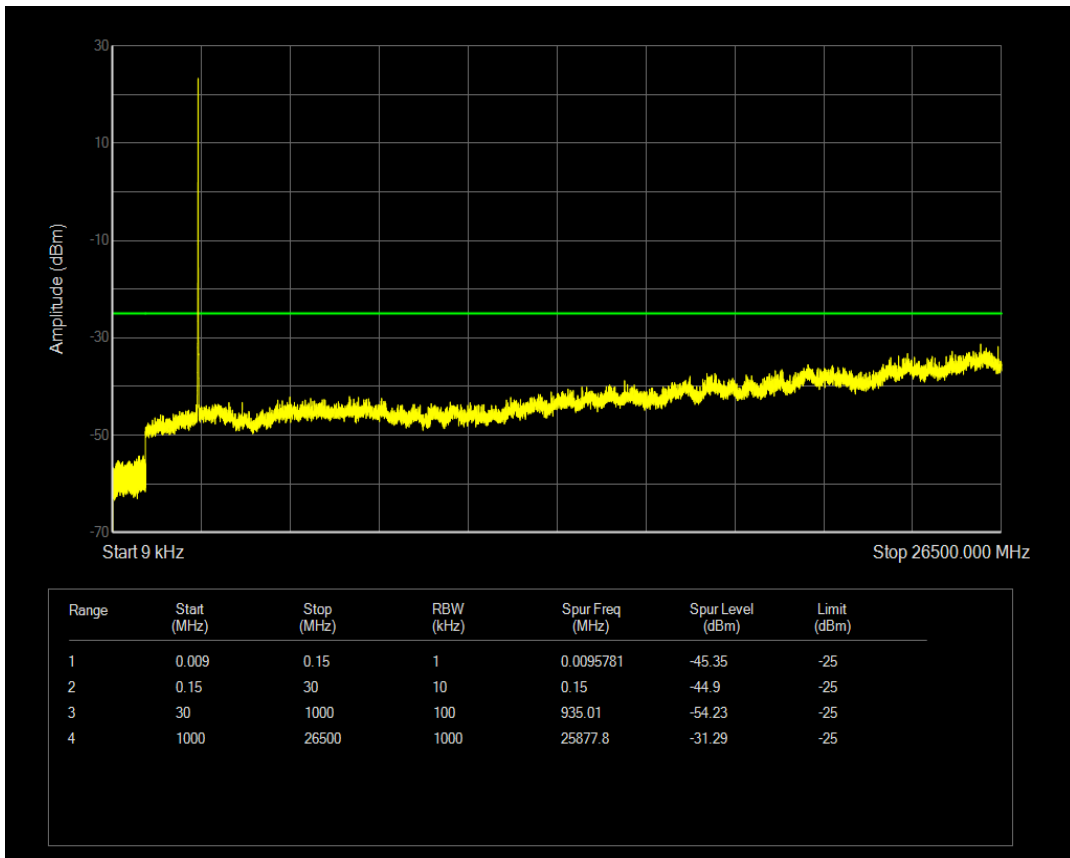

Band7 QPSK BW=5MHz Channel=21425 RB Size=25 Position=#0

Band7 QAM16 BW=5MHz Channel=21425 RB Size=1 Position=#0