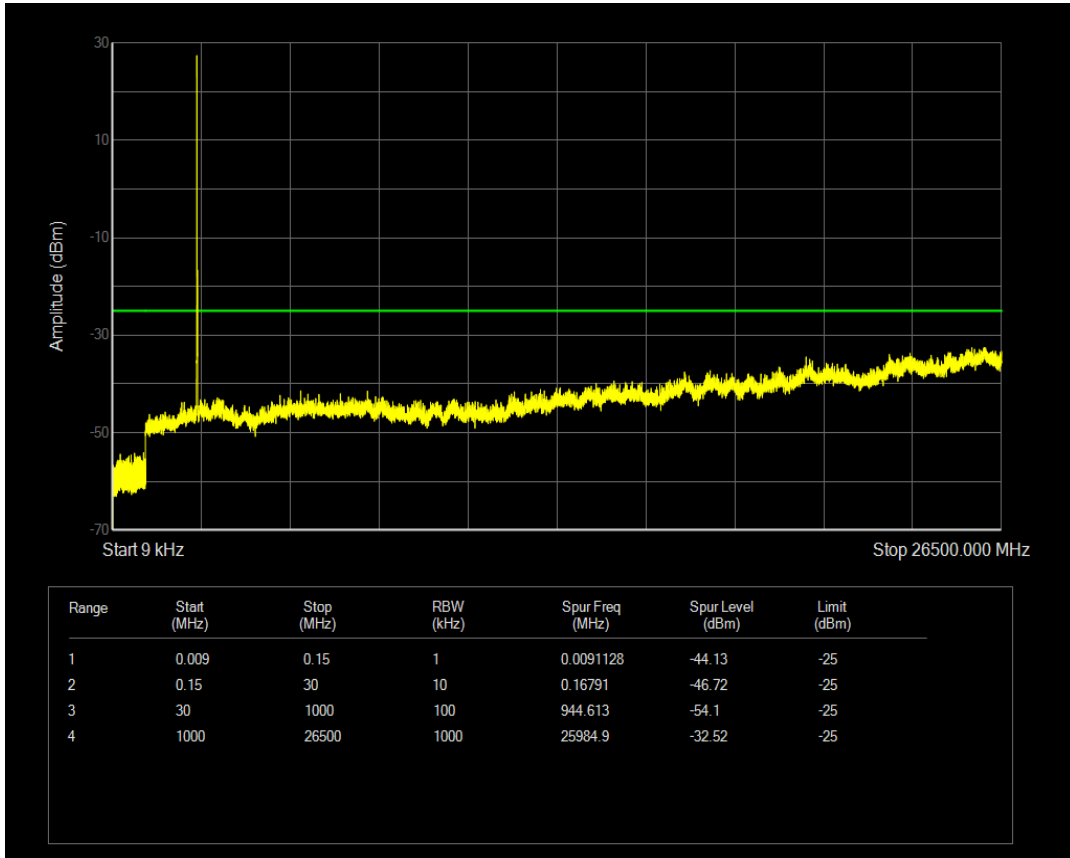

Band7 QPSK BW=10MHz Channel=20800 RB Size=1 Position=#0

Band7 QAM16 BW=10MHz Channel=20800 RB Size=1 Position=#0

Band7 QAM16 BW=10MHz Channel=20800 RB Size=50 Position=#0

Band7 QPSK BW=10MHz Channel=21100 RB Size=1 Position=#0

Band7 QPSK BW=10MHz Channel=21100 RB Size=50 Position=#0

Band7 QAM16 BW=10MHz Channel=21100 RB Size=1 Position=#0

Band7 QAM16 BW=10MHz Channel=21100 RB Size=50 Position=#0

Band7 QPSK BW=10MHz Channel=21400 RB Size=50 Position=#0