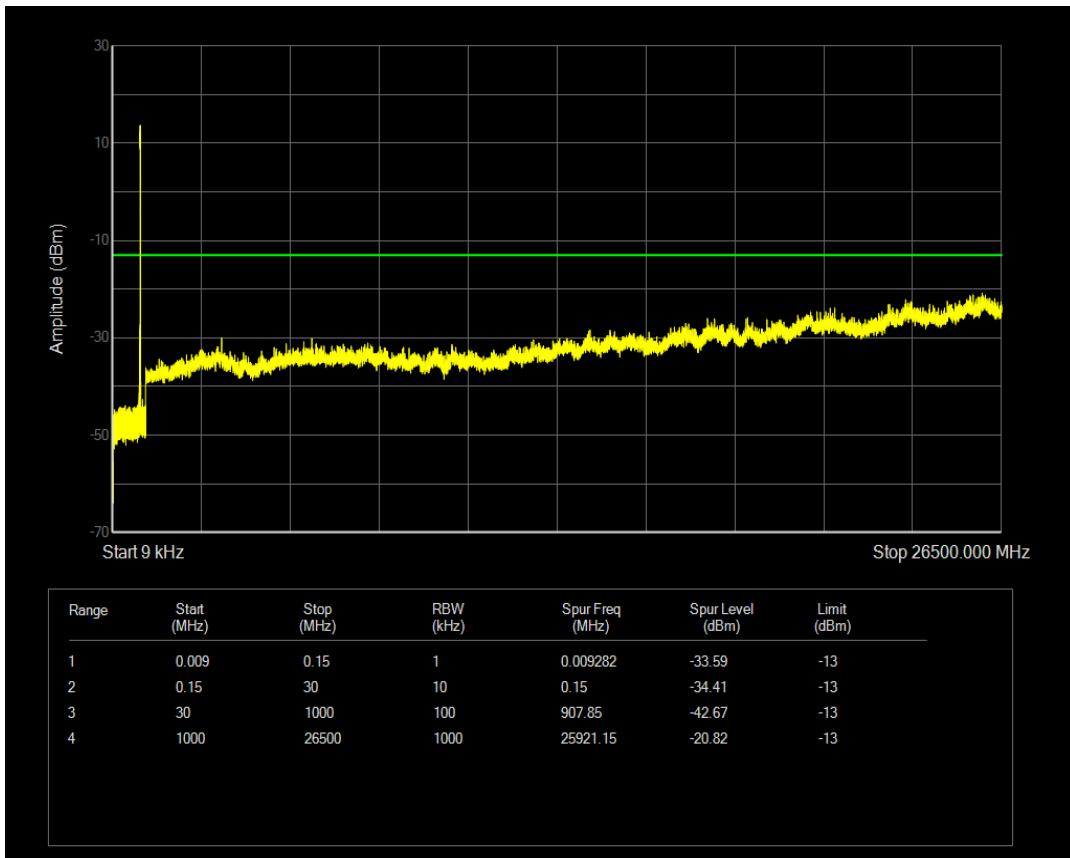

Band5 QPSK BW=10MHz Channel=20525 RB Size=50 Position=#0

Band5 QAM16 BW=10MHz Channel=20525 RB Size=50 Position=#0

Band5 QAM16 BW=10MHz Channel=20525 RB Size=1 Position=#0

Band5 QPSK BW=10MHz Channel=20600 RB Size=1 Position=#0

Band5 QPSK BW=10MHz Channel=20600 RB Size=50 Position=#0

Band5 QAM16 BW=10MHz Channel=20600 RB Size=1 Position=#0

Band5 QAM16 BW=10MHz Channel=20600 RB Size=50 Position=#0

Band7 QPSK BW=5MHz Channel=20775 RB Size=1 Position=#0