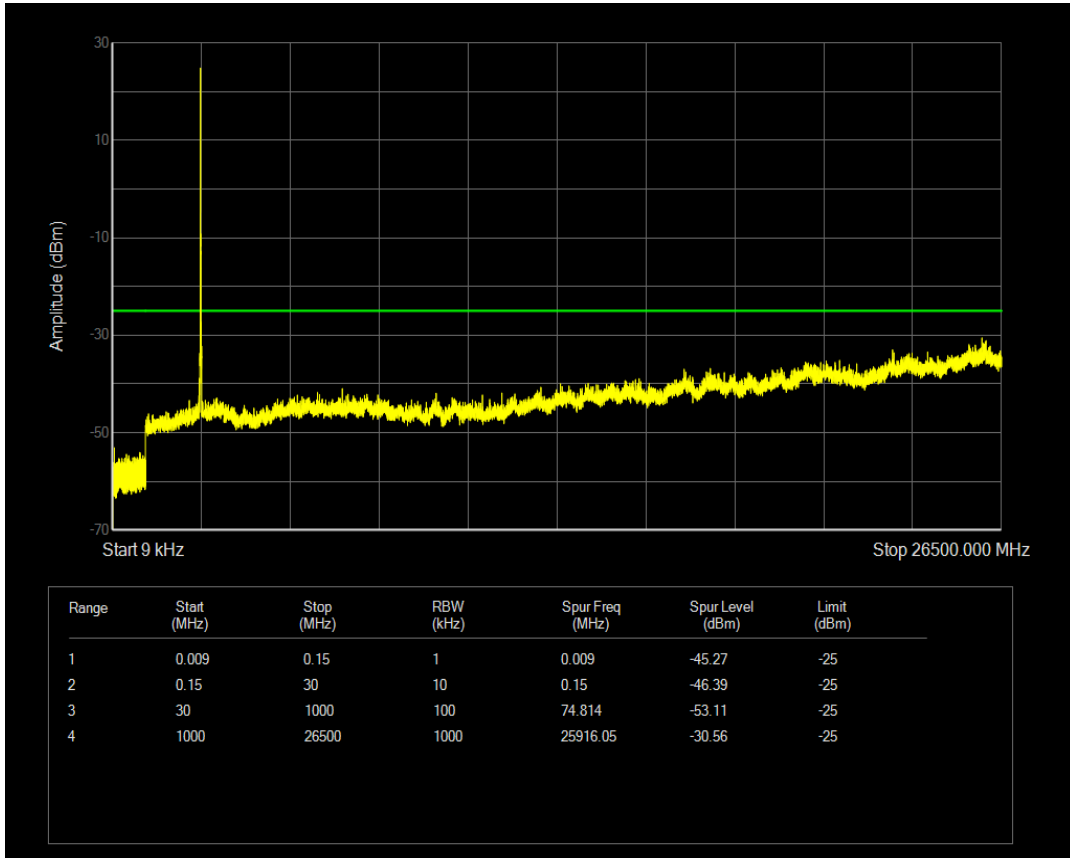

Band41 QAM16 BW=20MHz Channel=41140 RB Size=1 Position=#0

Band41 QAM16 BW=20MHz Channel=41140 RB Size=100 Position=#0