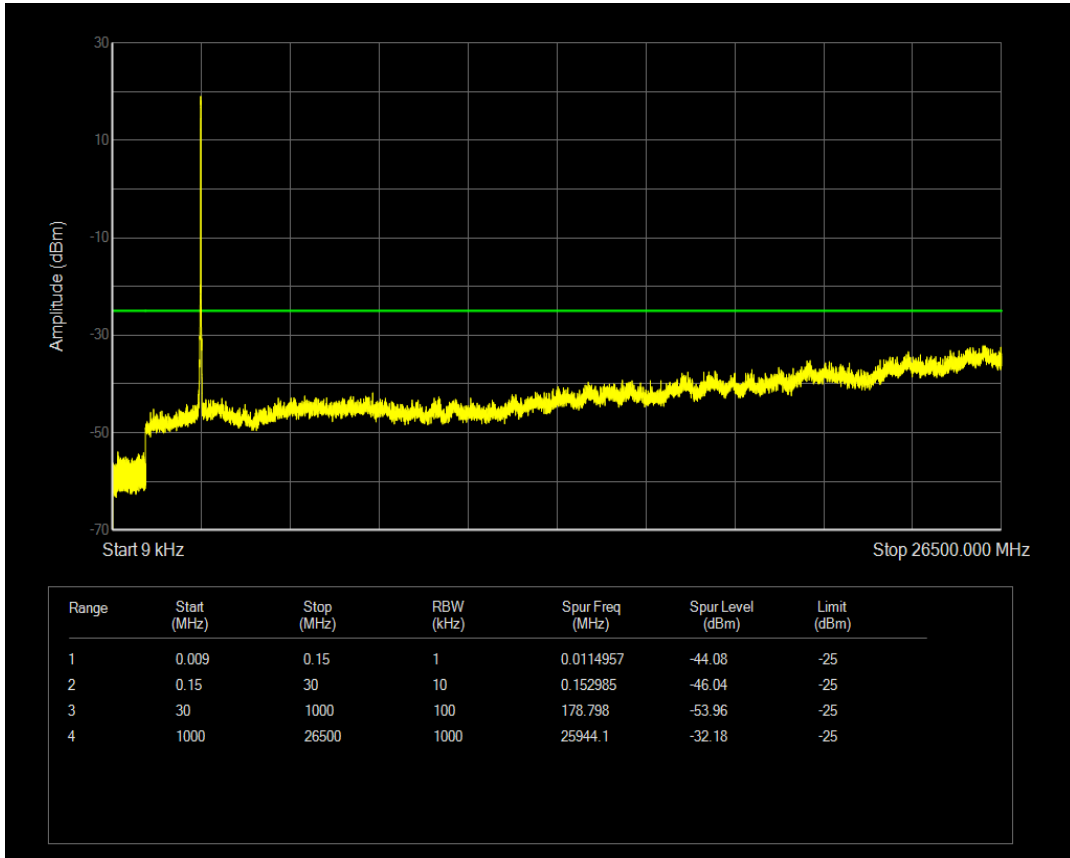

Band41 QPSK BW=15MHz Channel=40620 RB Size=75 Position=#0

Band41 QAM16 BW=15MHz Channel=40620 RB Size=75 Position=#0

Band41 QAM16 BW=15MHz Channel=40620 RB Size=1 Position=#0

Band41 QPSK BW=15MHz Channel=41165 RB Size=1 Position=#0

Band41 QAM16 BW=15MHz Channel=41165 RB Size=1 Position=#0

Band41 QPSK BW=15MHz Channel=41165 RB Size=75 Position=#0

Band41 QAM16 BW=15MHz Channel=41165 RB Size=75 Position=#0

Band41 QPSK BW=20MHz Channel=40340 RB Size=100 Position=#0