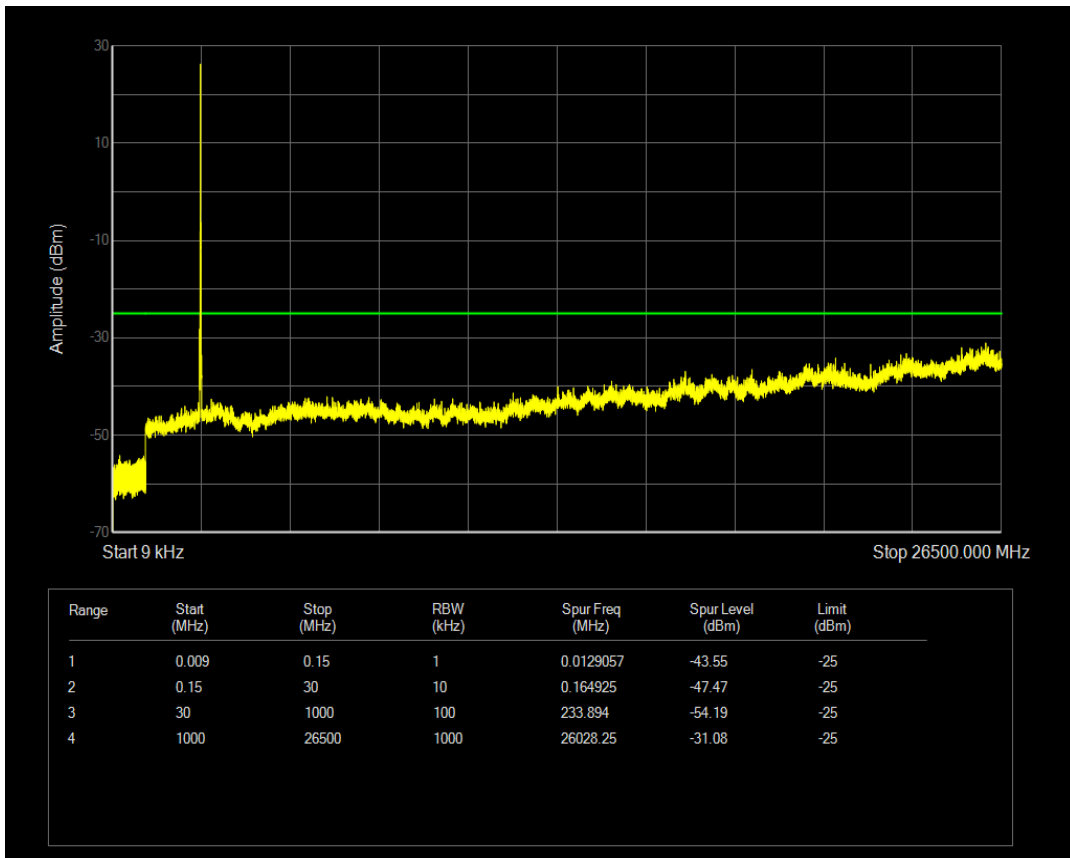

Band41 QPSK BW=20MHz Channel=40620 RB Size=100 Position=#0

Band41 QAM16 BW=20MHz Channel=40620 RB Size=1 Position=#0

Band41 QAM16 BW=20MHz Channel=40620 RB Size=100 Position=#0

Band41 QPSK BW=20MHz Channel=41140 RB Size=100 Position=#0

Band41 QPSK BW=20MHz Channel=41140 RB Size=1 Position=#0

Band41 QAM16 BW=20MHz Channel=41140 RB Size=1 Position=#0

Band41 QAM16 BW=20MHz Channel=41140 RB Size=100 Position=#0

Band5 QPSK BW=1.4MHz Channel=20407 RB Size=1 Position=#0