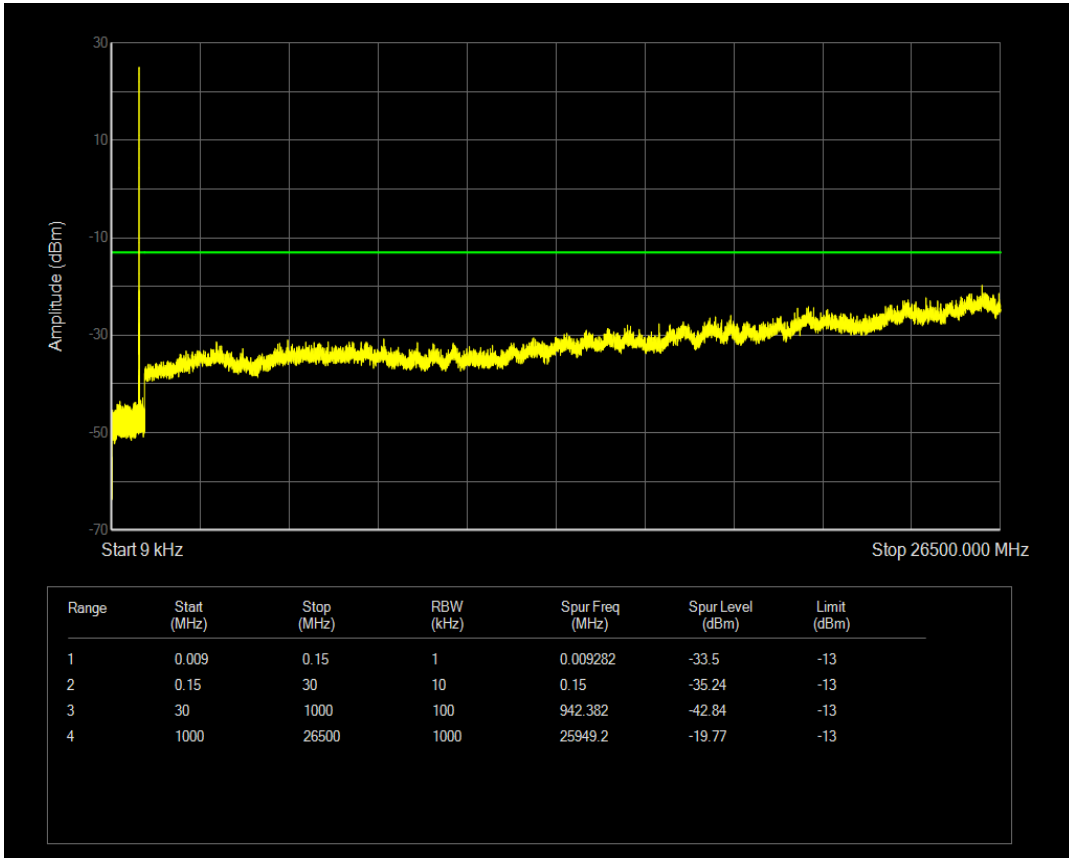

Band5 QAM16 BW=3MHz Channel=20525 RB Size=1 Position=#0

Band5 QAM16 BW=3MHz Channel=20525 RB Size=15 Position=#0