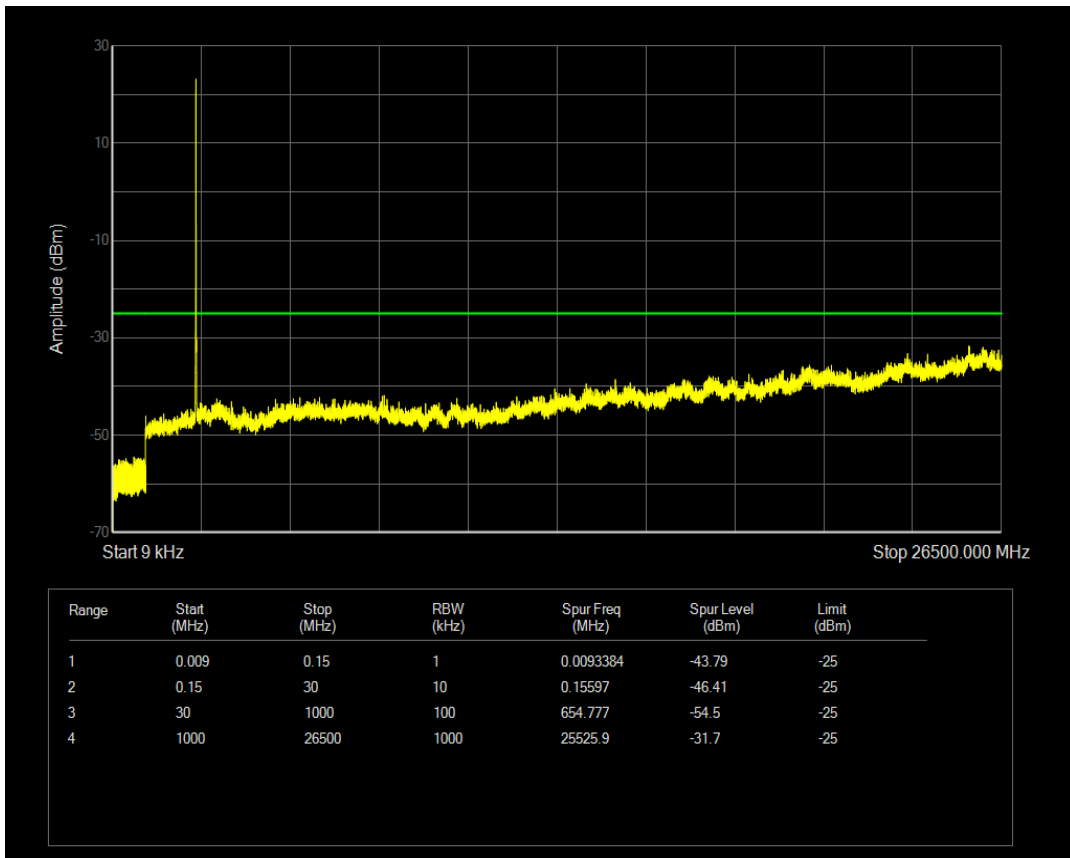

Band7 QAM16 BW=5MHz Channel=20775 RB Size=25 Position=#0

Band7 QPSK BW=5MHz Channel=21100 RB Size=1 Position=#0