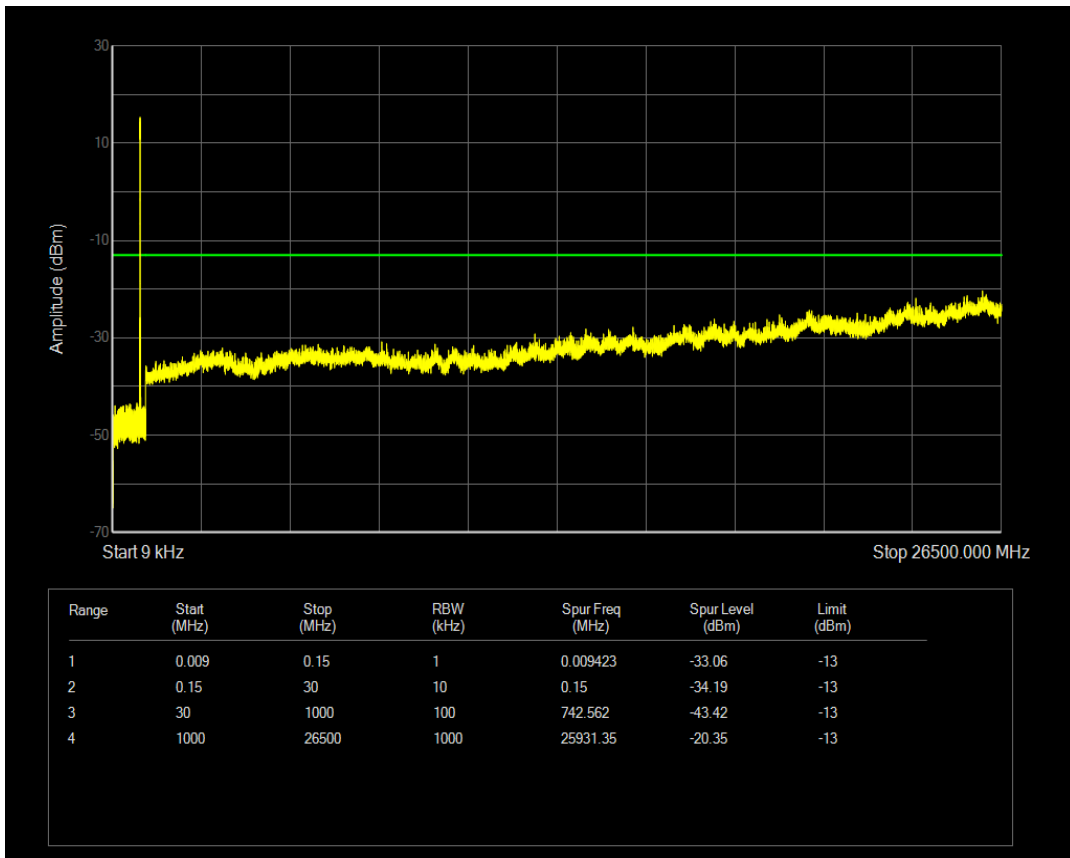

Band5 QAM16 BW=5MHz Channel=20525 RB Size=25 Position=#0

Band5 QPSK BW=5MHz Channel=20625 RB Size=1 Position=#0