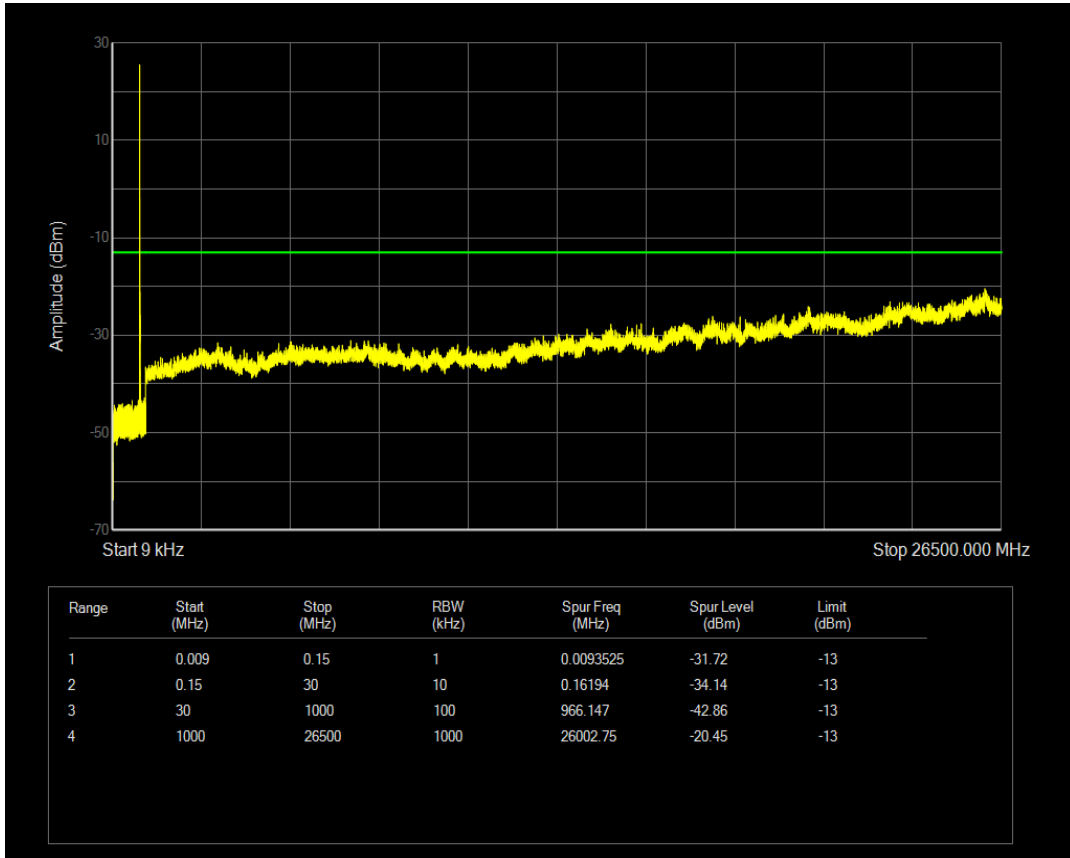

Band5 QAM16 BW=1.4MHz Channel=20643 RB Size=1 Position=#0

Band5 QPSK BW=1.4MHz Channel=20643 RB Size=6 Position=#0

Band5 QAM16 BW=1.4MHz Channel=20643 RB Size=6 Position=#0

Band5 QPSK BW=3MHz Channel=20415 RB Size=1 Position=#0