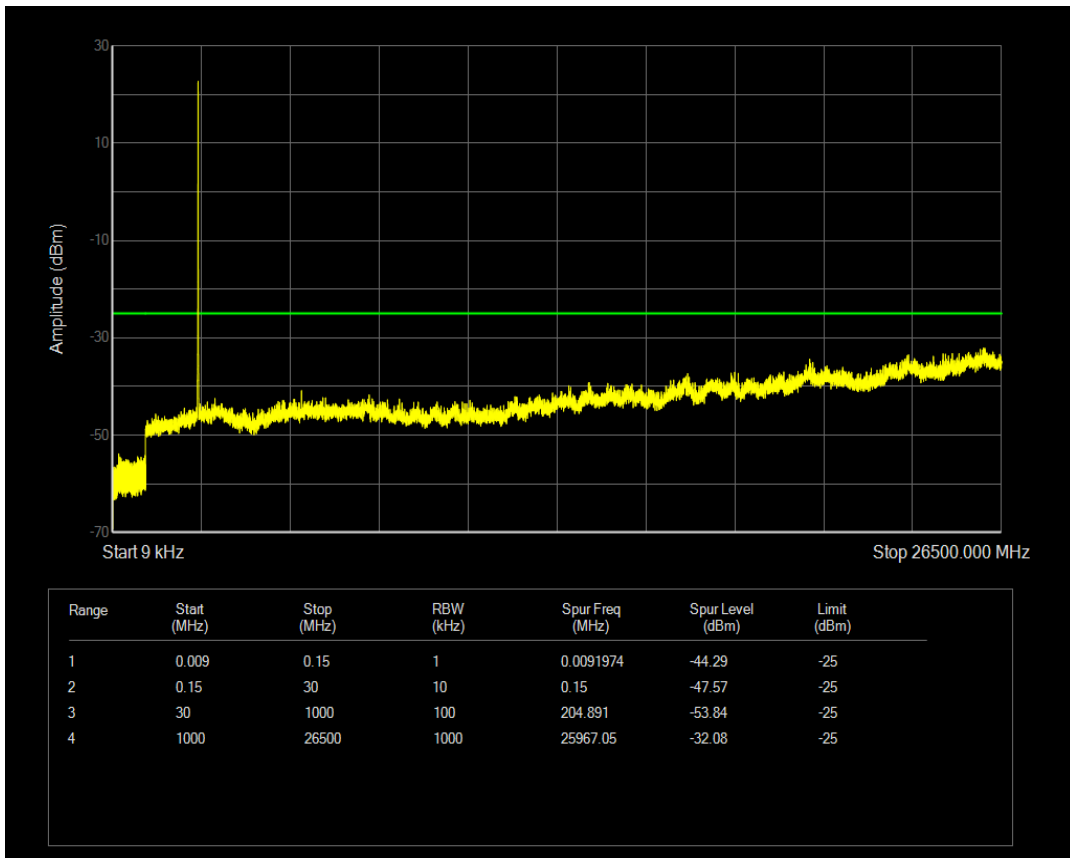

Band7 QPSK BW=5MHz Channel=21100 RB Size=25 Position=#0

Band7 QAM16 BW=5MHz Channel=21100 RB Size=25 Position=#0

Band7 QAM16 BW=5MHz Channel=21100 RB Size=1 Position=#0

Band7 QPSK BW=5MHz Channel=21425 RB Size=1 Position=#0

Band7 QPSK BW=5MHz Channel=21425 RB Size=25 Position=#0

Band7 QAM16 BW=5MHz Channel=21425 RB Size=1 Position=#0

Band7 QAM16 BW=5MHz Channel=21425 RB Size=25 Position=#0

Band7 QPSK BW=10MHz Channel=20800 RB Size=50 Position=#0