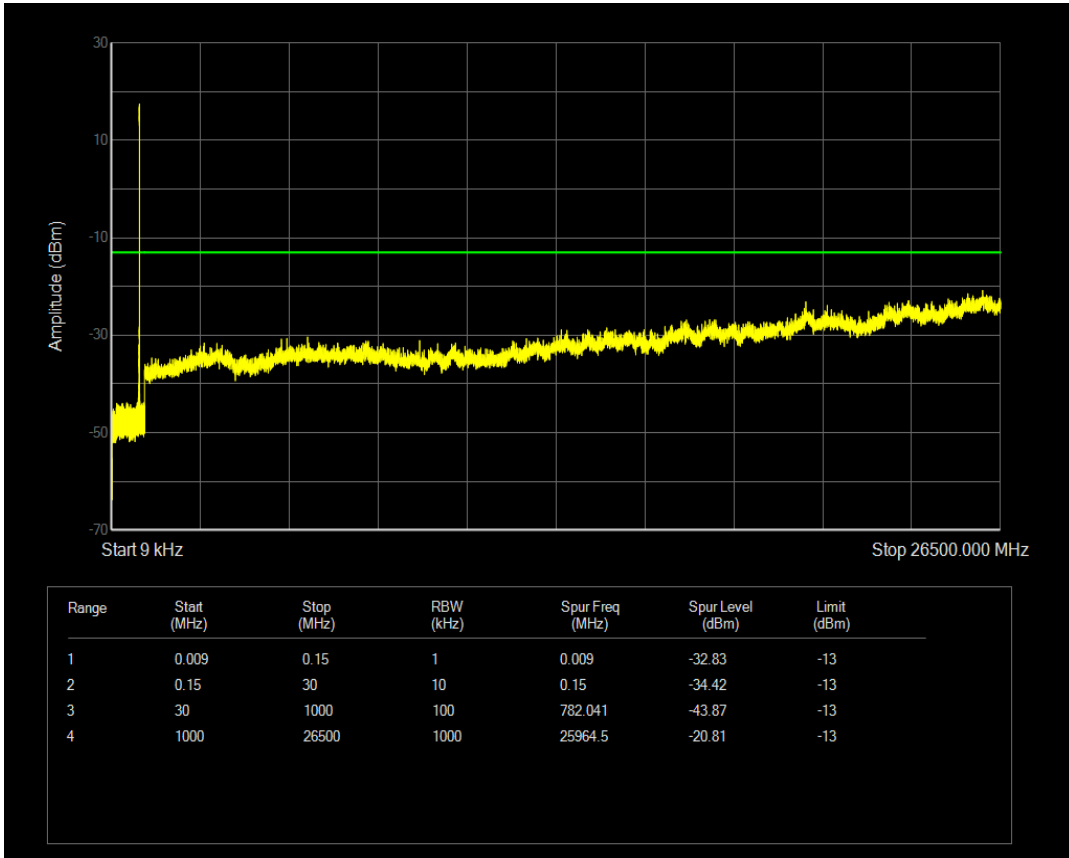

Band5 QPSK BW=3MHz Channel=20635 RB Size=15 Position=#0

Band5 QAM16 BW=3MHz Channel=20635 RB Size=1 Position=#0

Band5 QPSK BW=5MHz Channel=20425 RB Size=1 Position=#0

Band5 QAM16 BW=3MHz Channel=20635 RB Size=15 Position=#0

Band5 QAM16 BW=5MHz Channel=20425 RB Size=1 Position=#0

Band5 QPSK BW=5MHz Channel=20425 RB Size=25 Position=#0

Band5 QAM16 BW=5MHz Channel=20425 RB Size=25 Position=#0

Band5 QPSK BW=5MHz Channel=20525 RB Size=25 Position=#0