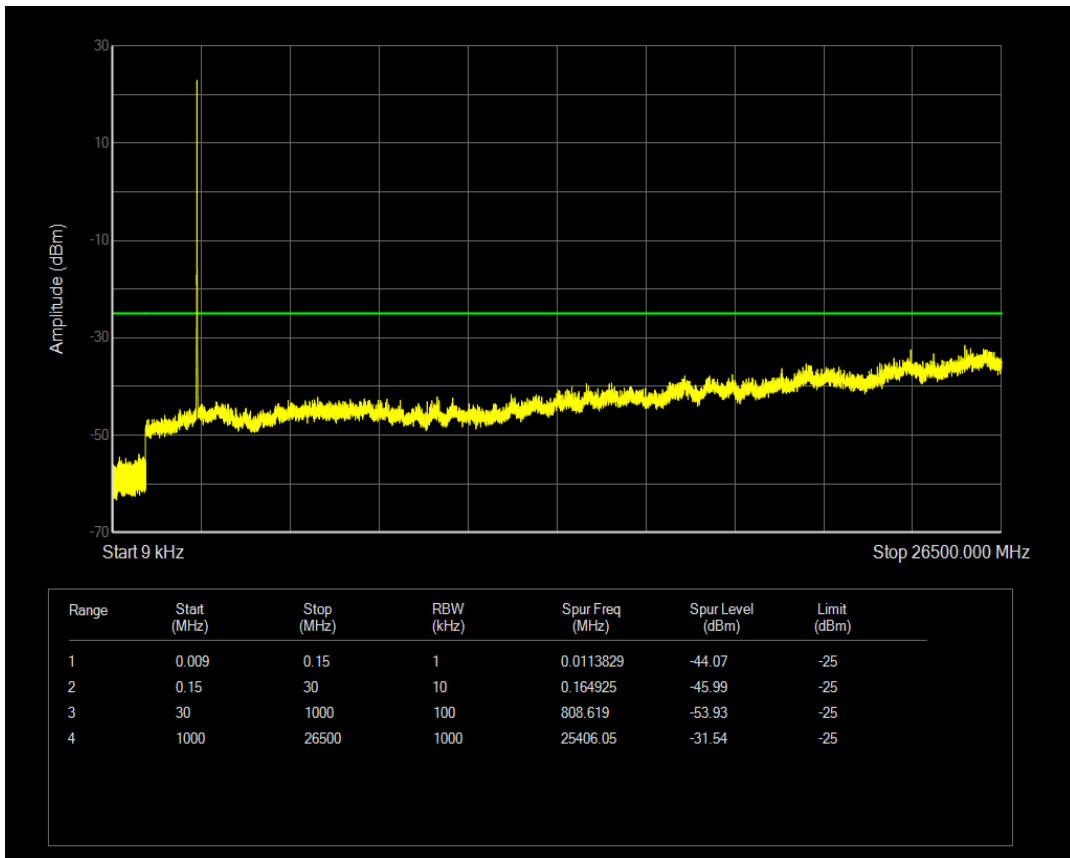

Band7 QPSK BW=5MHz Channel=21100 RB Size=25 Position=#0

Band7 QAM16 BW=5MHz Channel=21100 RB Size=25 Position=#0