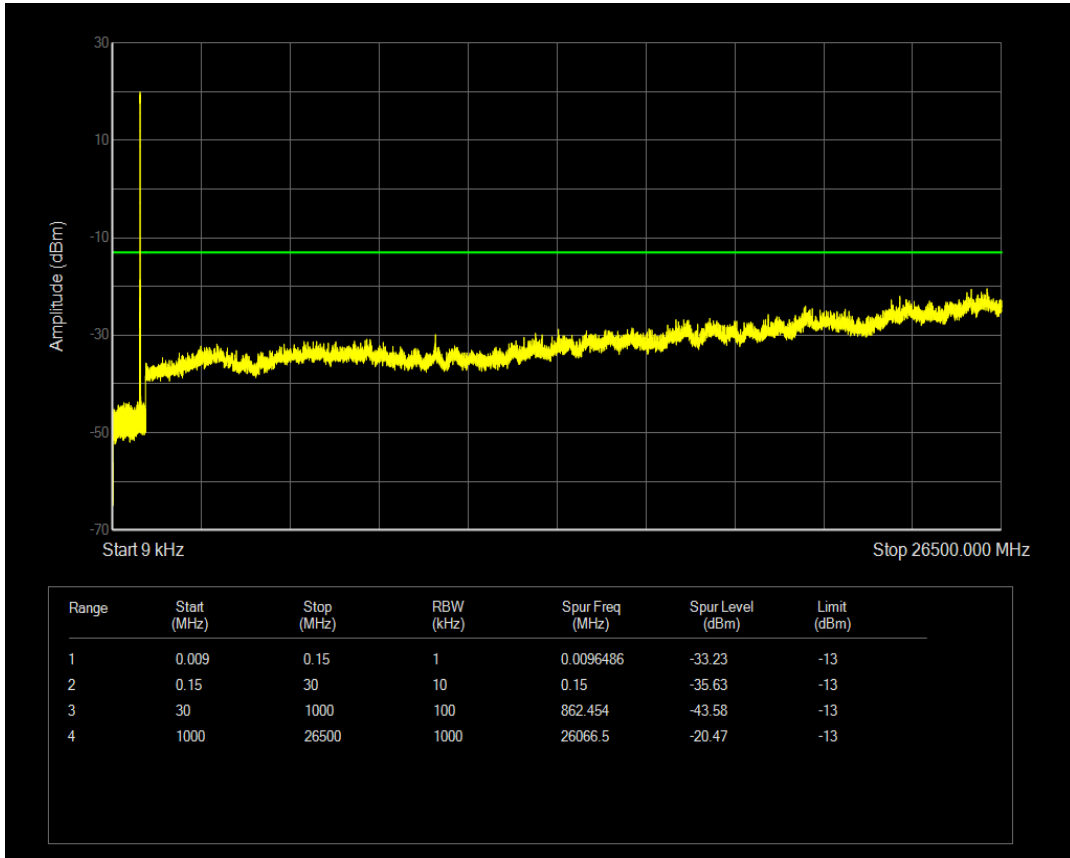

Band5 QPSK BW=1.4MHz Channel=20525 RB Size=1 Position=#0

Band5 QAM16 BW=1.4MHz Channel=20525 RB Size=1 Position=#0

Band5 QPSK BW=1.4MHz Channel=20643 RB Size=1 Position=#0

Band5 QAM16 BW=1.4MHz Channel=20525 RB Size=6 Position=#0

Band5 QAM16 BW=1.4MHz Channel=20643 RB Size=1 Position=#0

Band5 QPSK BW=1.4MHz Channel=20643 RB Size=6 Position=#0

Band5 QAM16 BW=1.4MHz Channel=20643 RB Size=6 Position=#0

Band5 QPSK BW=3MHz Channel=20415 RB Size=1 Position=#0