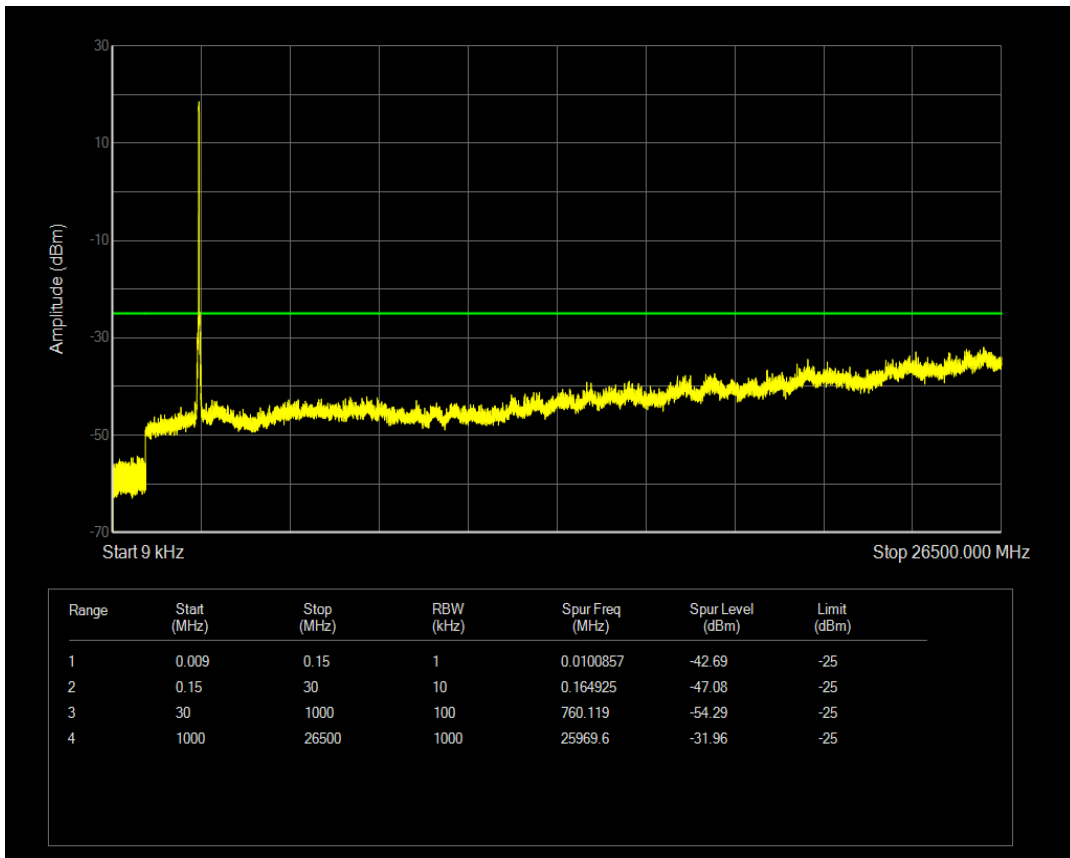

Band41 QPSK BW=20MHz Channel=40340 RB Size=1 Position=#0

Band41 QAM16 BW=20MHz Channel=40340 RB Size=1 Position=#0

Band41 QAM16 BW=20MHz Channel=40340 RB Size=100 Position=#0

Band41 QPSK BW=20MHz Channel=40620 RB Size=1 Position=#0

Band41 QPSK BW=20MHz Channel=40620 RB Size=100 Position=#0

Band41 QAM16 BW=20MHz Channel=40620 RB Size=1 Position=#0

Band41 QAM16 BW=20MHz Channel=40620 RB Size=100 Position=#0

Band41 QPSK BW=20MHz Channel=41140 RB Size=100 Position=#0