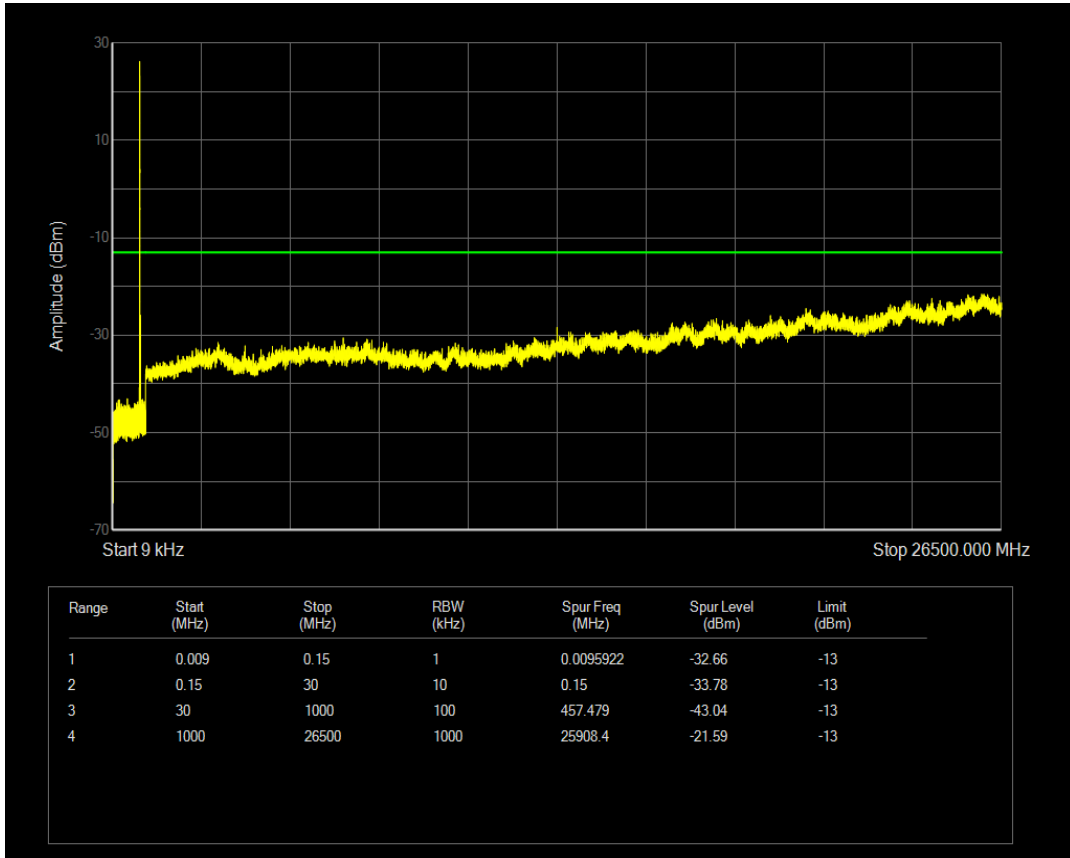

Band5 QPSK BW=5MHz Channel=20625 RB Size=25 Position=#0

Band5 QAM16 BW=5MHz Channel=20625 RB Size=1 Position=#0

Band5 QAM16 BW=5MHz Channel=20625 RB Size=25 Position=#0

Band5 QPSK BW=10MHz Channel=20450 RB Size=50 Position=#0

Band5 QPSK BW=10MHz Channel=20450 RB Size=1 Position=#0

Band5 QAM16 BW=10MHz Channel=20450 RB Size=1 Position=#0

Band5 QAM16 BW=10MHz Channel=20450 RB Size=50 Position=#0

Band5 QPSK BW=10MHz Channel=20525 RB Size=1 Position=#0