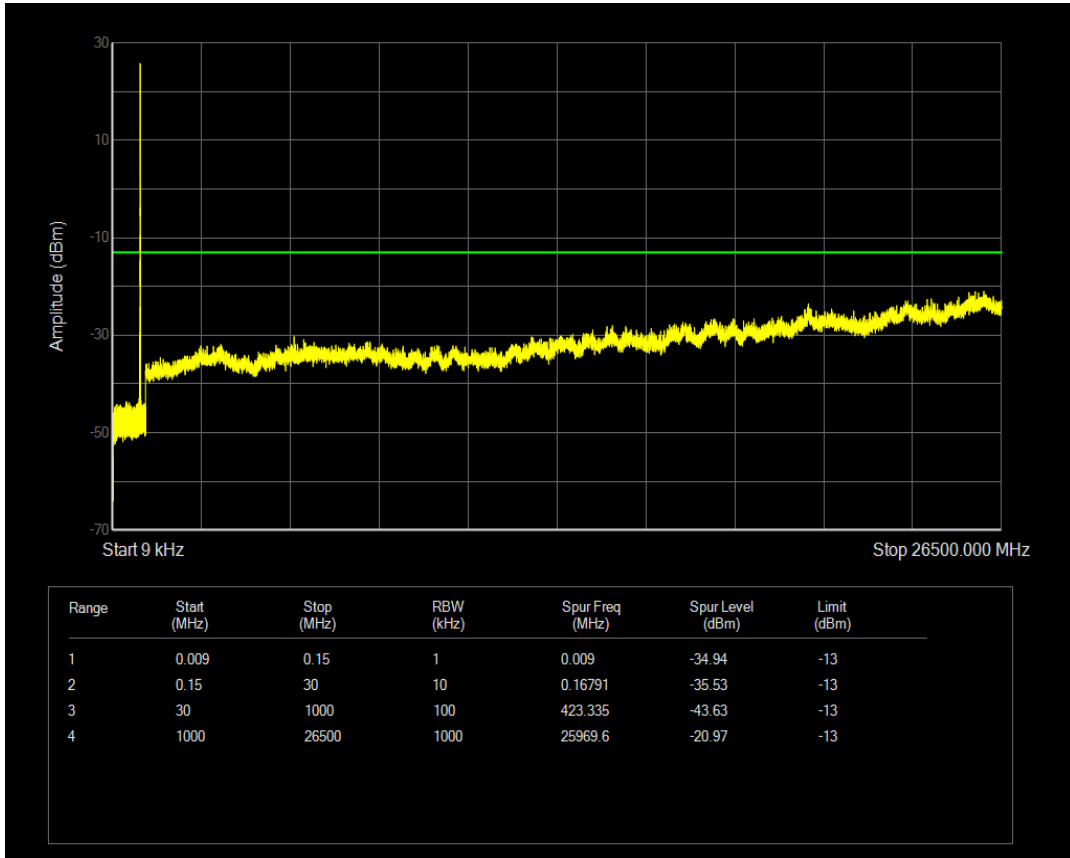

Band5 QPSK BW=10MHz Channel=20525 RB Size=50 Position=#0

Band5 QAM16 BW=10MHz Channel=20525 RB Size=50 Position=#0

Band5 QAM16 BW=10MHz Channel=20525 RB Size=1 Position=#0

Band5 QPSK BW=10MHz Channel=20600 RB Size=1 Position=#0

Band5 QPSK BW=10MHz Channel=20600 RB Size=50 Position=#0

Band5 QAM16 BW=10MHz Channel=20600 RB Size=1 Position=#0

Band5 QAM16 BW=10MHz Channel=20600 RB Size=50 Position=#0

Band7 QPSK BW=5MHz Channel=20775 RB Size=1 Position=#0