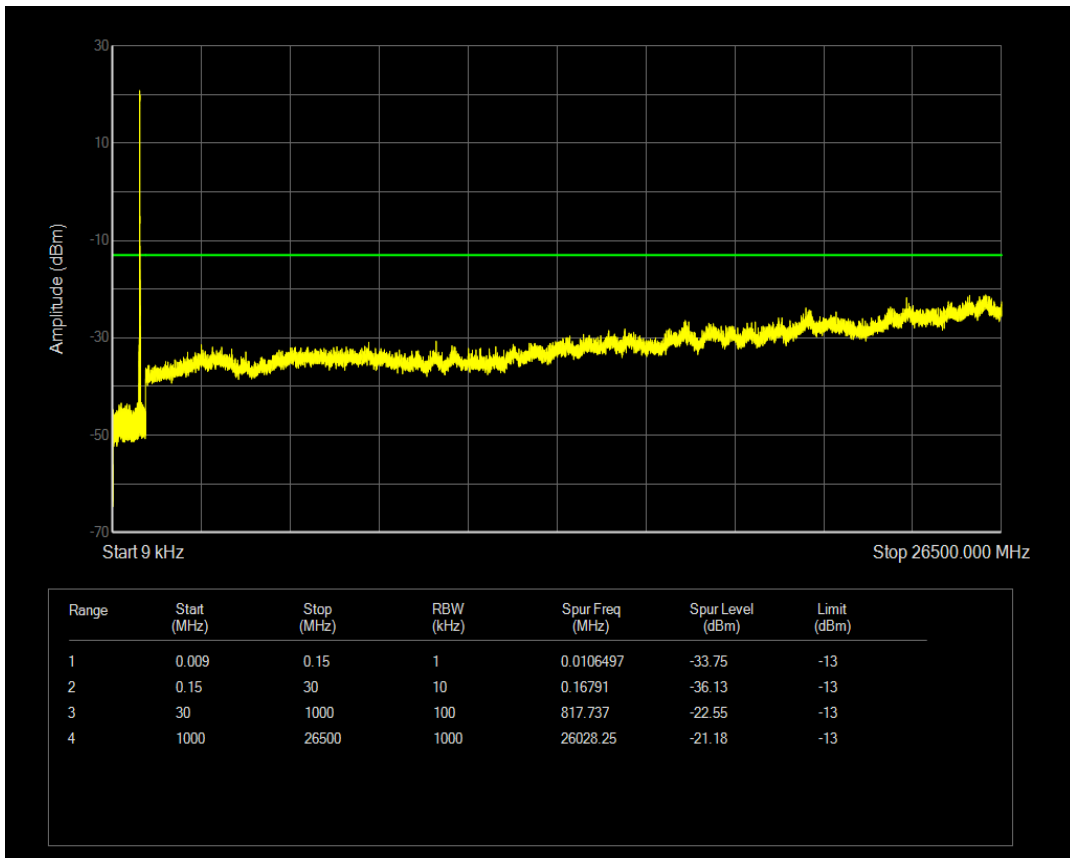

Band41 QPSK BW=20MHz Channel=41140 RB Size=1 Position=#0

Band41 QAM16 BW=20MHz Channel=41140 RB Size=1 Position=#0

Band41 QAM16 BW=20MHz Channel=41140 RB Size=100 Position=#0

Band5 QPSK BW=1.4MHz Channel=20407 RB Size=1 Position=#0

Band5 QAM16 BW=1.4MHz Channel=20407 RB Size=1 Position=#0

Band5 QPSK BW=1.4MHz Channel=20407 RB Size=6 Position=#0

Band5 QAM16 BW=1.4MHz Channel=20407 RB Size=6 Position=#0

Band5 QPSK BW=1.4MHz Channel=20525 RB Size=6 Position=#0