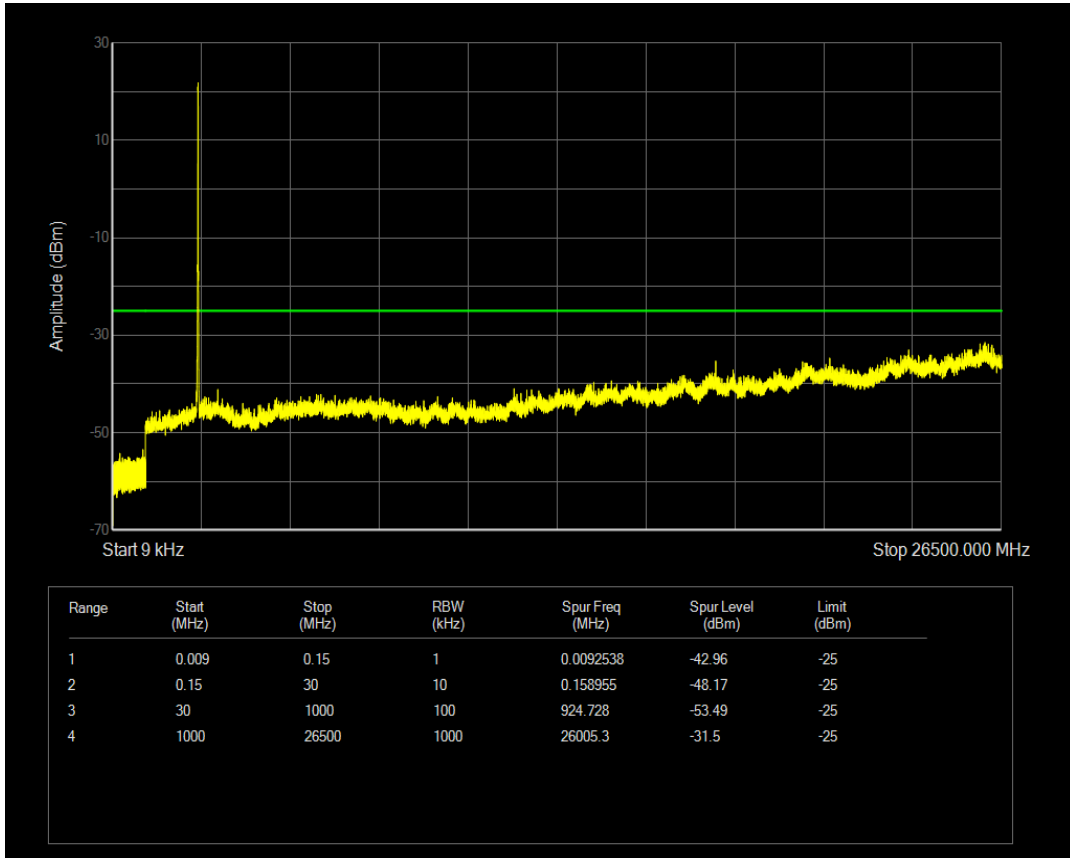

Band7 QPSK BW=10MHz Channel=20800 RB Size=1 Position=#0

Band7 QAM16 BW=10MHz Channel=20800 RB Size=1 Position=#0

Band7 QAM16 BW=10MHz Channel=20800 RB Size=50 Position=#0

Band7 QPSK BW=10MHz Channel=21100 RB Size=1 Position=#0

Band7 QPSK BW=10MHz Channel=21100 RB Size=50 Position=#0

Band7 QAM16 BW=10MHz Channel=21100 RB Size=1 Position=#0

Band7 QAM16 BW=10MHz Channel=21100 RB Size=50 Position=#0

Band7 QPSK BW=10MHz Channel=21400 RB Size=50 Position=#0

Band7 QPSK BW=10MHz Channel=21400 RB Size=1 Position=#0

Band7 QAM16 BW=10MHz Channel=21400 RB Size=1 Position=#0

Band7 QAM16 BW=10MHz Channel=21400 RB Size=50 Position=#0

Band7 QPSK BW=15MHz Channel=20825 RB Size=1 Position=#0