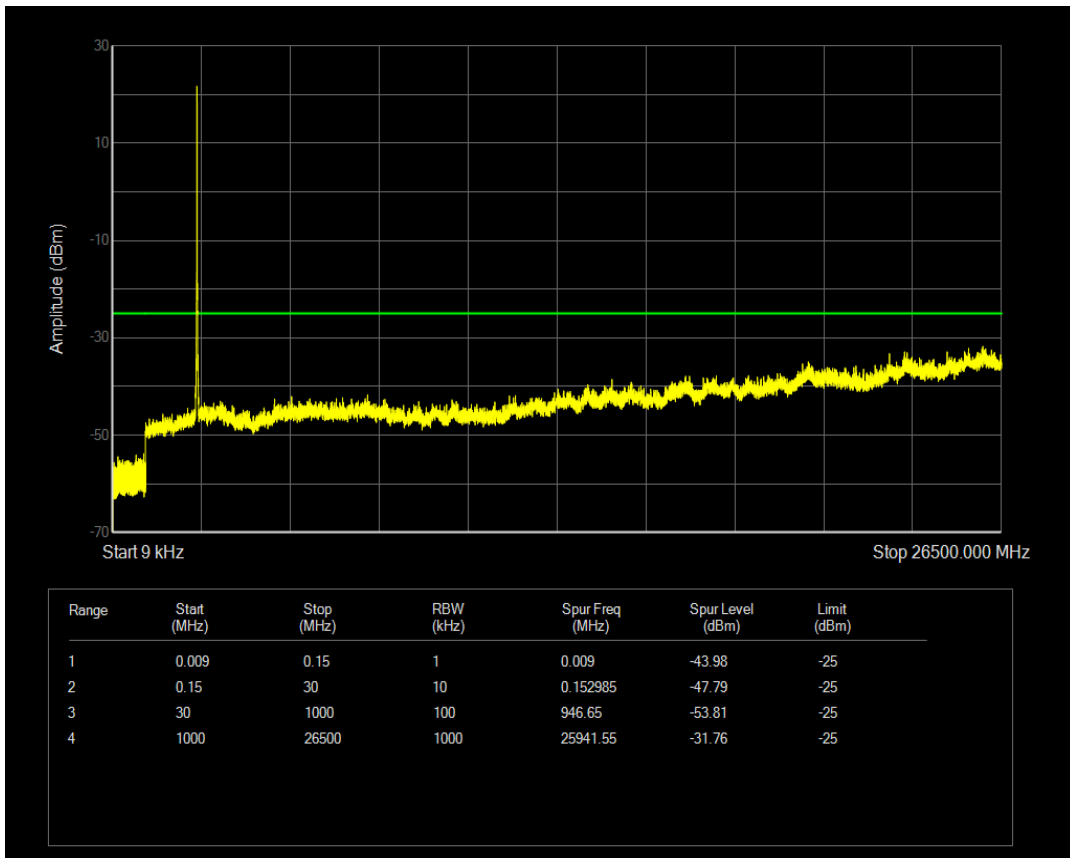

Band7 QPSK BW=10MHz Channel=20800 RB Size=1 Position=#0

Band7 QAM16 BW=10MHz Channel=20800 RB Size=1 Position=#0

Band7 QAM16 BW=10MHz Channel=20800 RB Size=50 Position=#0

Band7 QPSK BW=10MHz Channel=21100 RB Size=1 Position=#0

Band7 QPSK BW=10MHz Channel=21100 RB Size=50 Position=#0

Band7 QAM16 BW=10MHz Channel=21100 RB Size=1 Position=#0

Band7 QAM16 BW=10MHz Channel=21100 RB Size=50 Position=#0

Band7 QPSK BW=10MHz Channel=21400 RB Size=50 Position=#0