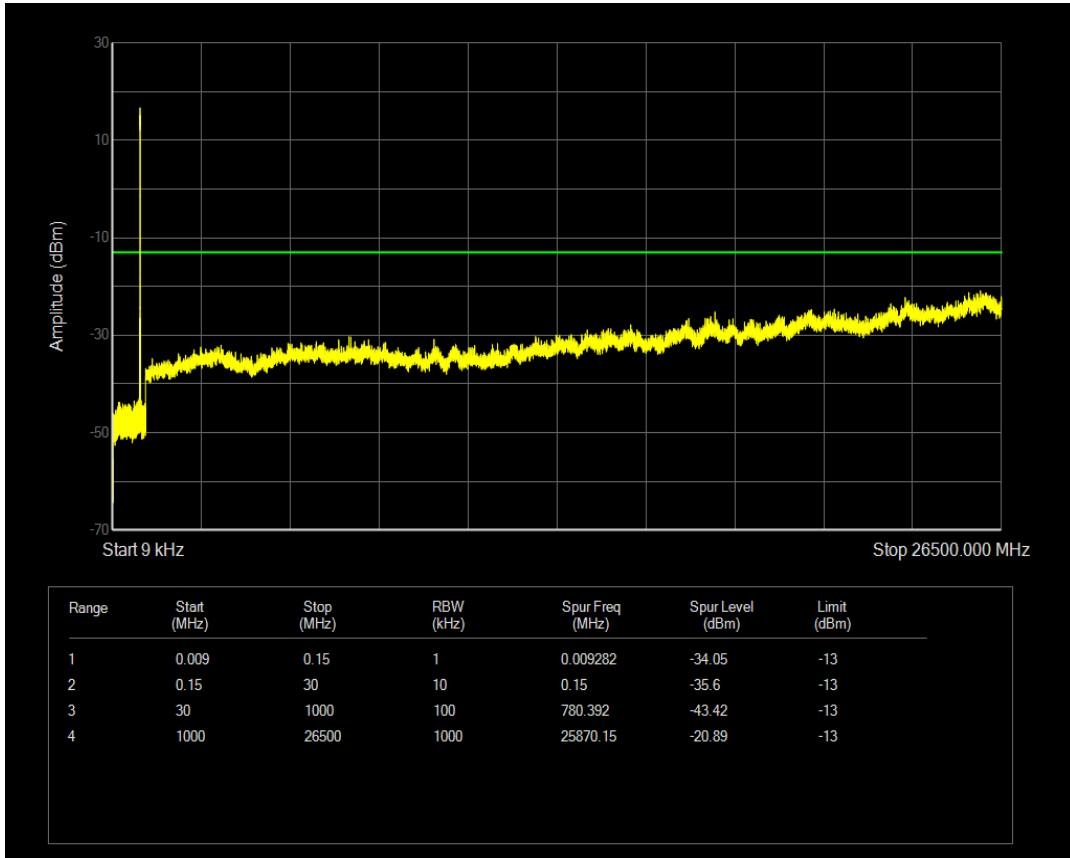

Band5 QAM16 BW=5MHz Channel=20425 RB Size=1 Position=#0

Band5 QPSK BW=5MHz Channel=20425 RB Size=25 Position=#0

Band5 QAM16 BW=5MHz Channel=20425 RB Size=25 Position=#0

Band5 QPSK BW=5MHz Channel=20525 RB Size=25 Position=#0

Band5 QPSK BW=5MHz Channel=20525 RB Size=1 Position=#0

Band5 QAM16 BW=5MHz Channel=20525 RB Size=1 Position=#0

Band5 QAM16 BW=5MHz Channel=20525 RB Size=25 Position=#0

Band5 QPSK BW=5MHz Channel=20625 RB Size=1 Position=#0