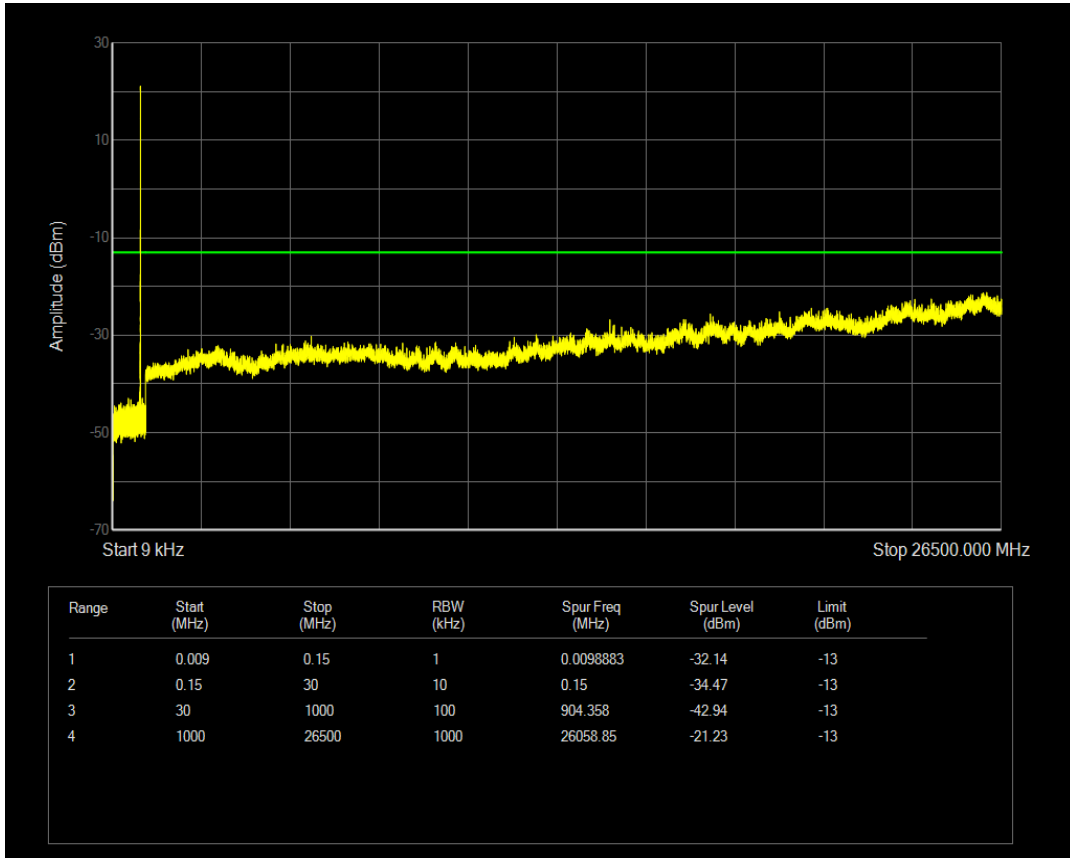

Band5 QPSK BW=1.4MHz Channel=20525 RB Size=1 Position=#0

Band5 QAM16 BW=1.4MHz Channel=20525 RB Size=1 Position=#0

Band5 QPSK BW=1.4MHz Channel=20643 RB Size=1 Position=#0

Band5 QAM16 BW=1.4MHz Channel=20525 RB Size=6 Position=#0

Band5 QAM16 BW=1.4MHz Channel=20643 RB Size=1 Position=#0

Band5 QPSK BW=1.4MHz Channel=20643 RB Size=6 Position=#0

Band5 QAM16 BW=1.4MHz Channel=20643 RB Size=6 Position=#0

Band5 QPSK BW=3MHz Channel=20415 RB Size=1 Position=#0