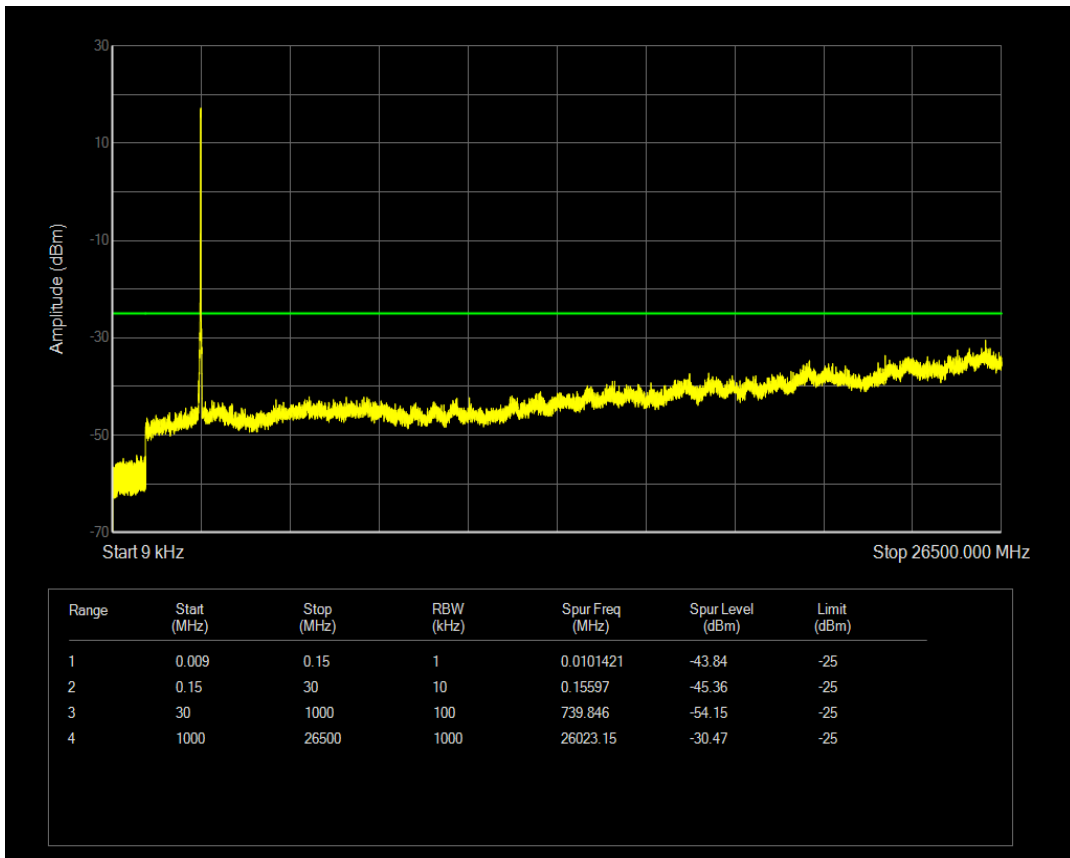

Band41 QAM16 BW=20MHz Channel=41140 RB Size=100 Position=#0

Band5 QPSK BW=1.4MHz Channel=20407 RB Size=1 Position=#0