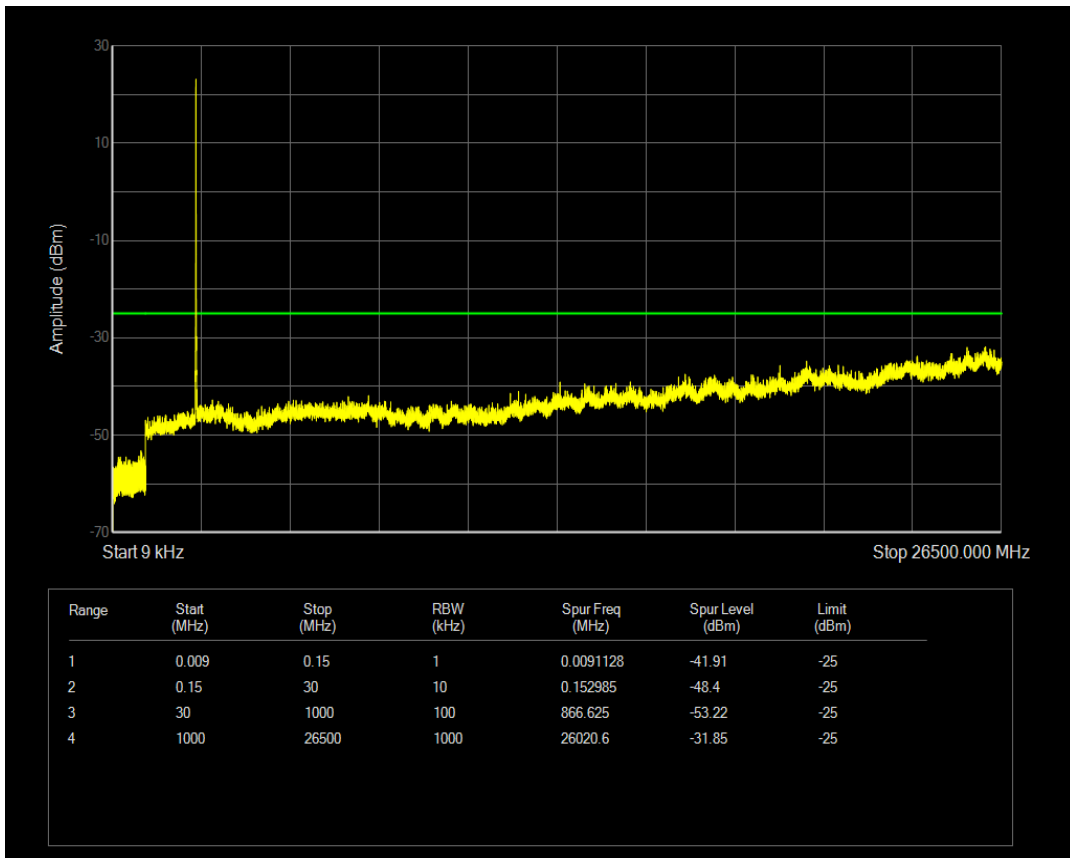

Band7 QPSK BW=5MHz Channel=20775 RB Size=25 Position=#0

Band7 QAM16 BW=5MHz Channel=20775 RB Size=1 Position=#0