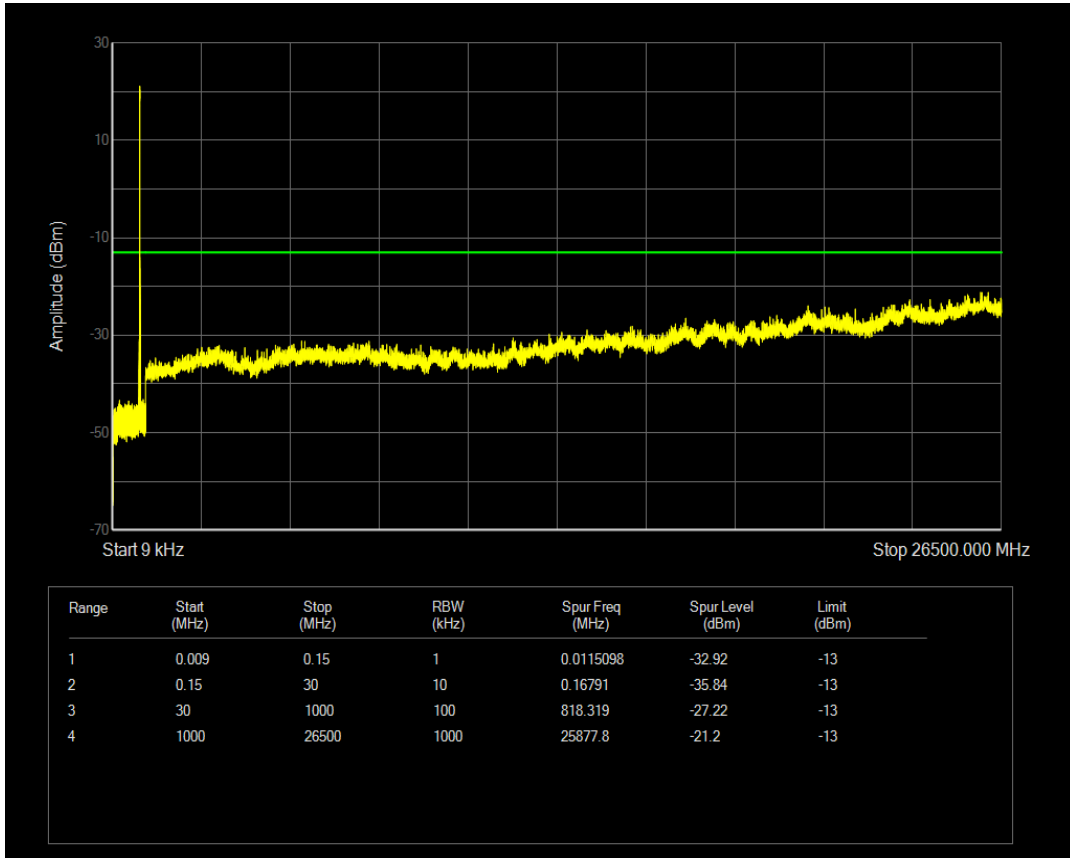

Band41 QPSK BW=20MHz Channel=41140 RB Size=1 Position=#0

Band41 QAM16 BW=20MHz Channel=41140 RB Size=1 Position=#0

Band41 QAM16 BW=20MHz Channel=41140 RB Size=100 Position=#0

Band5 QPSK BW=1.4MHz Channel=20407 RB Size=1 Position=#0

Band5 QAM16 BW=1.4MHz Channel=20407 RB Size=1 Position=#0

Band5 QPSK BW=1.4MHz Channel=20407 RB Size=6 Position=#0

Band5 QAM16 BW=1.4MHz Channel=20407 RB Size=6 Position=#0

Band5 QPSK BW=1.4MHz Channel=20525 RB Size=6 Position=#0