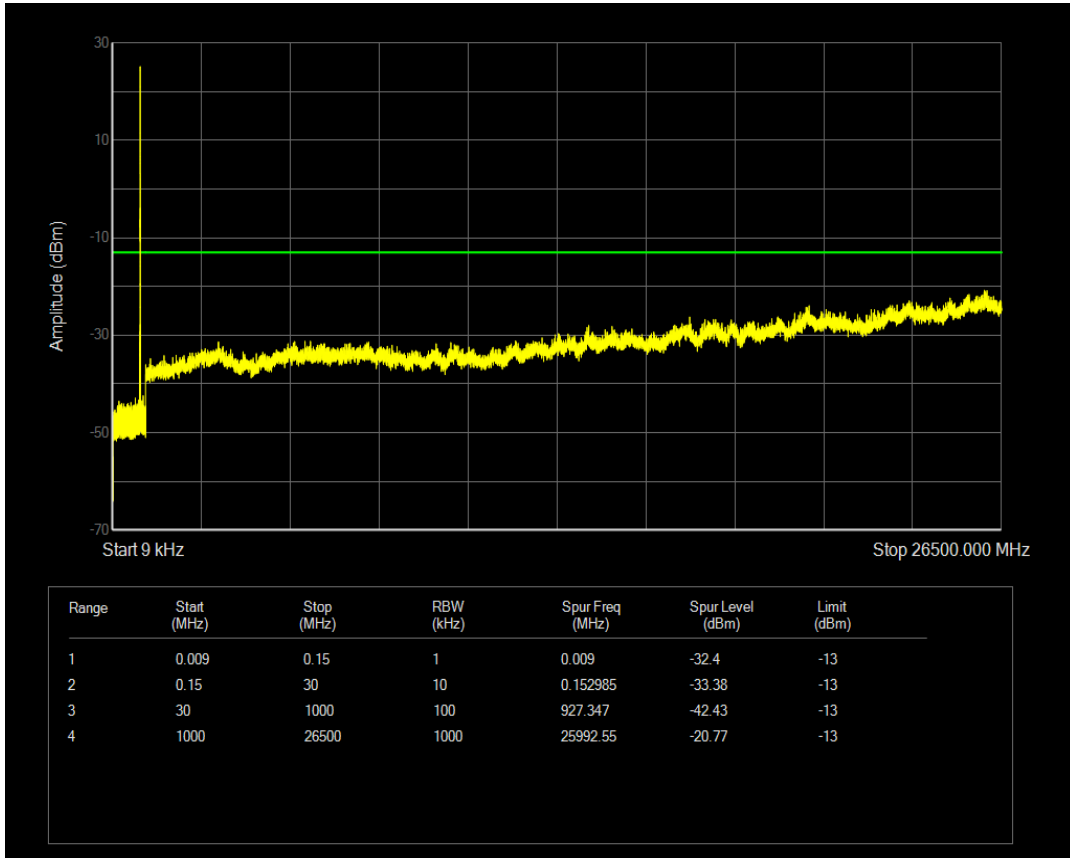

Band5 QPSK BW=10MHz Channel=20525 RB Size=50 Position=#0

Band5 QAM16 BW=10MHz Channel=20525 RB Size=50 Position=#0

Band5 QAM16 BW=10MHz Channel=20525 RB Size=1 Position=#0

Band5 QPSK BW=10MHz Channel=20600 RB Size=1 Position=#0

Band5 QPSK BW=10MHz Channel=20600 RB Size=50 Position=#0

Band5 QAM16 BW=10MHz Channel=20600 RB Size=1 Position=#0

Band5 QAM16 BW=10MHz Channel=20600 RB Size=50 Position=#0

Band7 QPSK BW=5MHz Channel=20775 RB Size=1 Position=#0