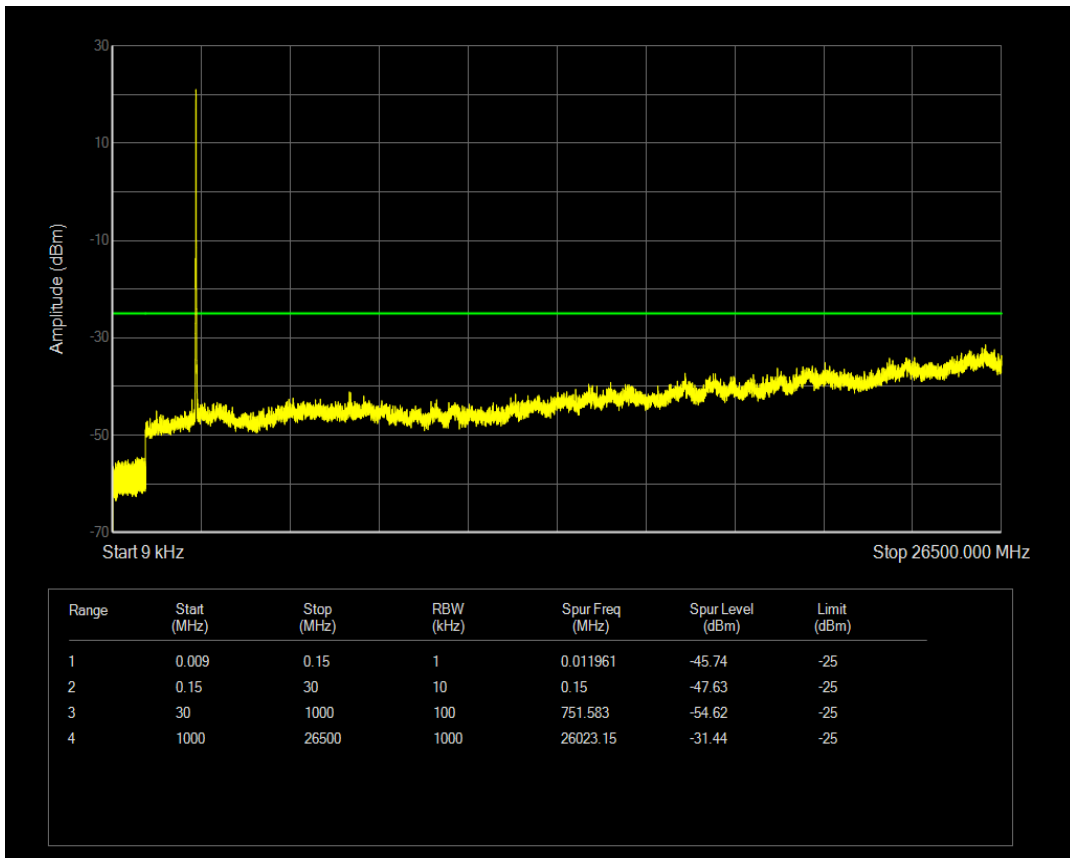

Band7 QPSK BW=5MHz Channel=21425 RB Size=25 Position=#0

Band7 QAM16 BW=5MHz Channel=21425 RB Size=1 Position=#0

Band7 QAM16 BW=5MHz Channel=21425 RB Size=25 Position=#0

Band7 QPSK BW=10MHz Channel=20800 RB Size=50 Position=#0

Band7 QPSK BW=10MHz Channel=20800 RB Size=1 Position=#0

Band7 QAM16 BW=10MHz Channel=20800 RB Size=1 Position=#0

Band7 QAM16 BW=10MHz Channel=20800 RB Size=50 Position=#0

Band7 QPSK BW=10MHz Channel=21100 RB Size=1 Position=#0