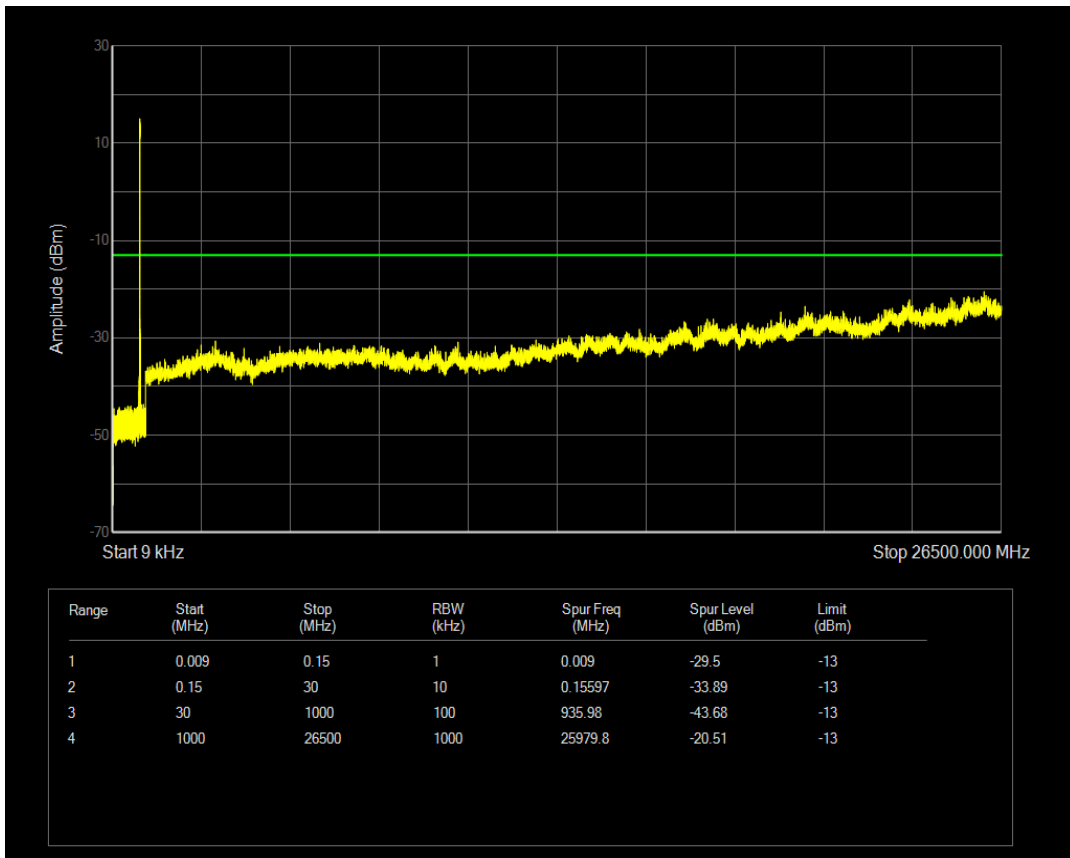

Band5 QAM16 BW=5MHz Channel=20425 RB Size=25 Position=#0

Band5 QPSK BW=5MHz Channel=20525 RB Size=25 Position=#0