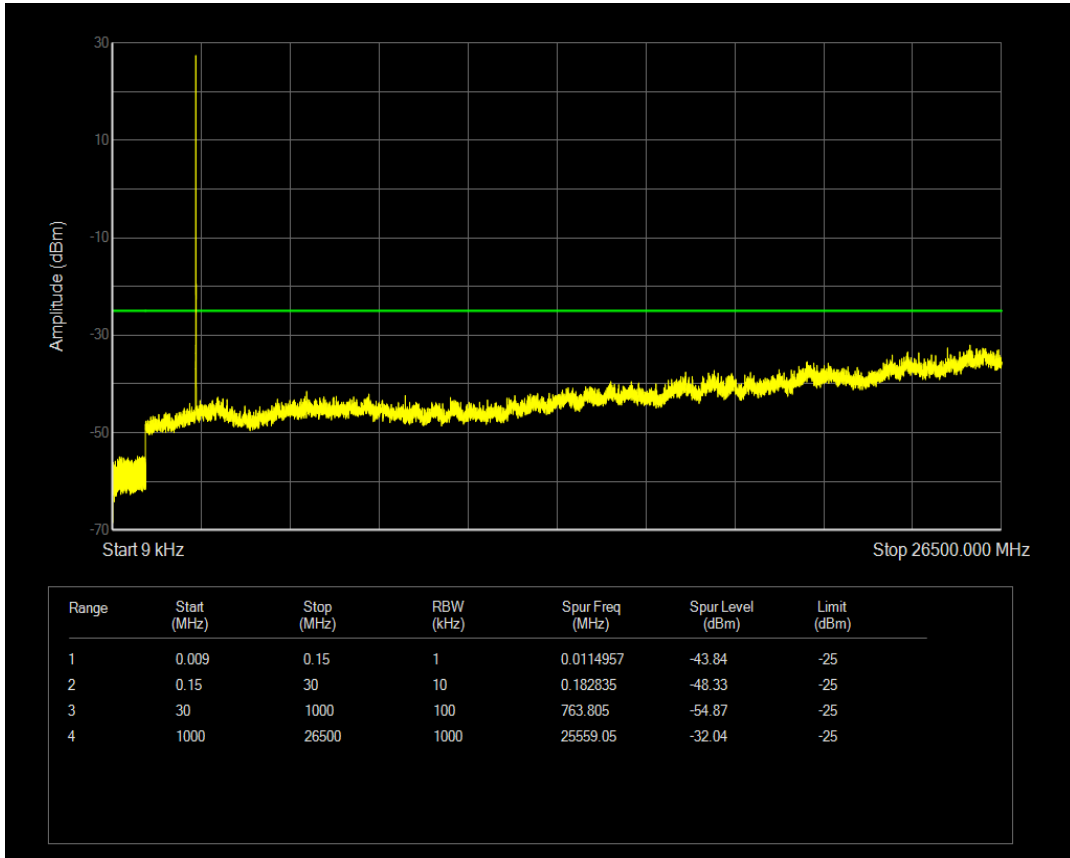

Band5 QPSK BW=10MHz Channel=20525 RB Size=50 Position=#0

Band5 QAM16 BW=10MHz Channel=20525 RB Size=50 Position=#0

Band5 QAM16 BW=10MHz Channel=20525 RB Size=1 Position=#0

Band5 QPSK BW=10MHz Channel=20600 RB Size=1 Position=#0

Band5 QPSK BW=10MHz Channel=20600 RB Size=50 Position=#0

Band5 QAM16 BW=10MHz Channel=20600 RB Size=1 Position=#0

Band5 QAM16 BW=10MHz Channel=20600 RB Size=50 Position=#0

Band7 QPSK BW=5MHz Channel=20775 RB Size=1 Position=#0