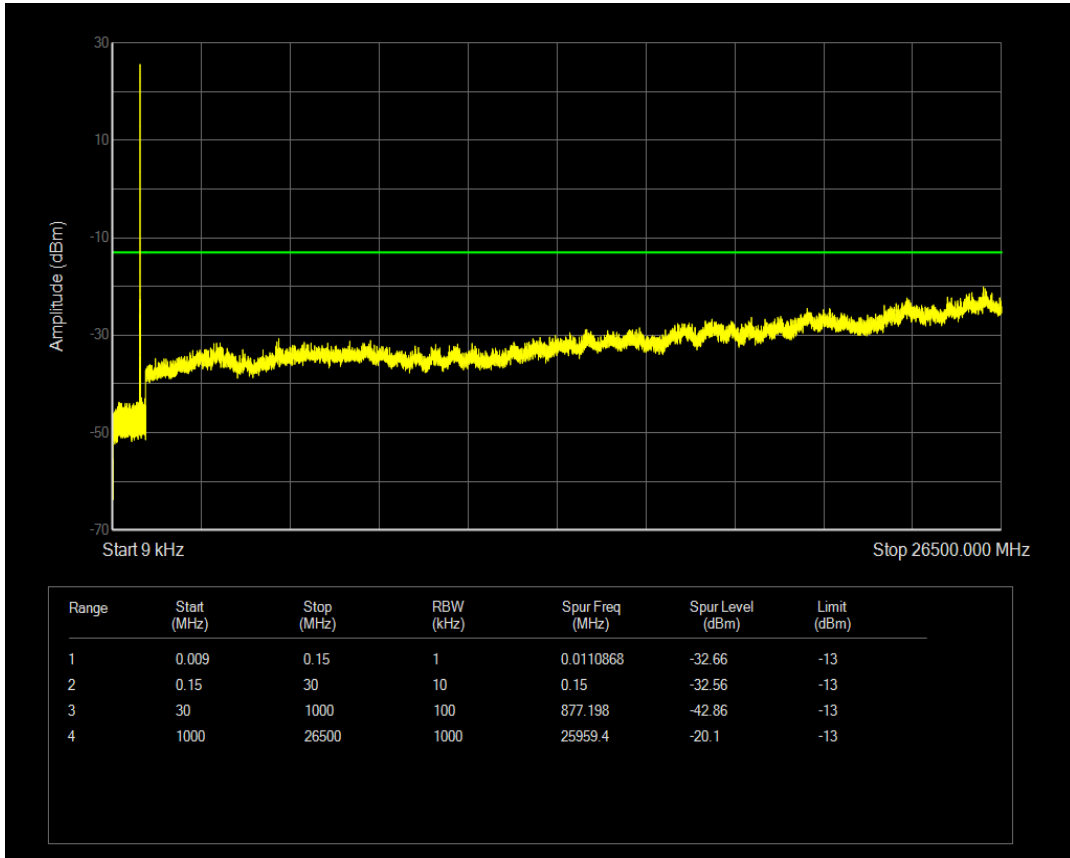

Band5 QPSK BW=3MHz Channel=20415 RB Size=15 Position=#0

Band5 QAM16 BW=3MHz Channel=20415 RB Size=1 Position=#0

Band5 QAM16 BW=3MHz Channel=20415 RB Size=15 Position=#0

Band5 QPSK BW=3MHz Channel=20525 RB Size=1 Position=#0