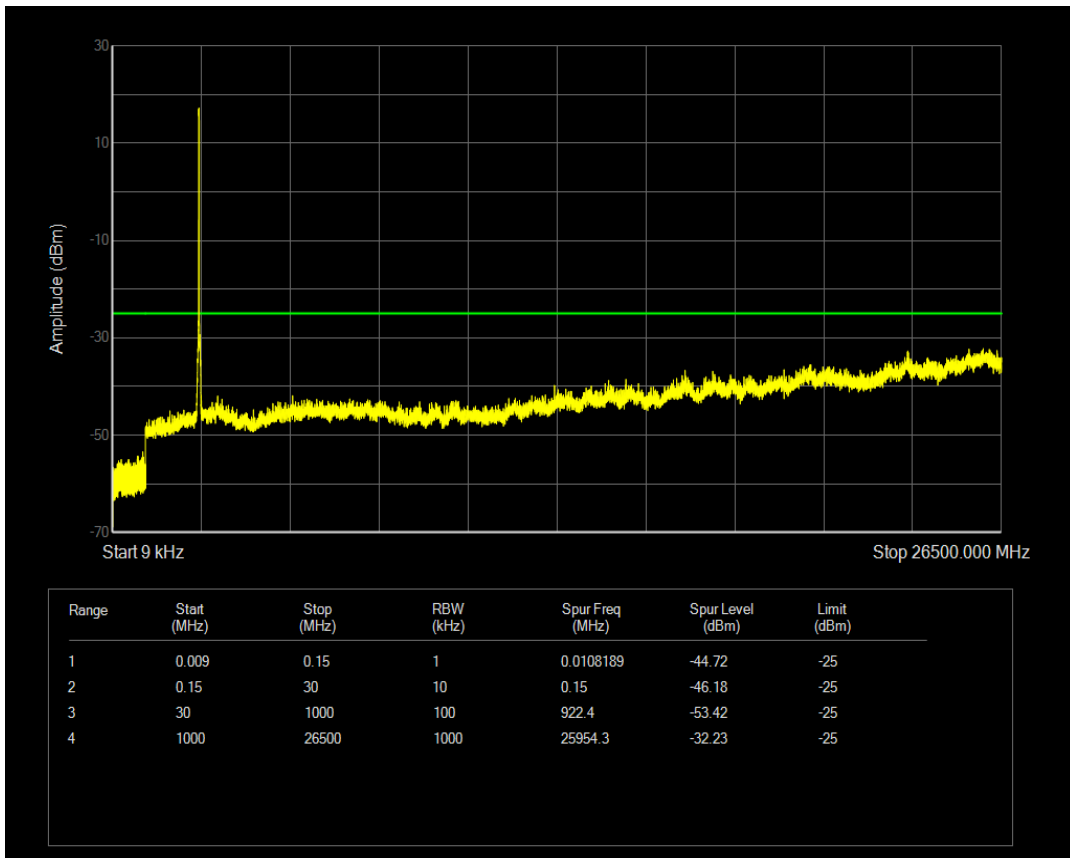

Band41 QPSK BW=20MHz Channel=40340 RB Size=1 Position=#0

Band41 QAM16 BW=20MHz Channel=40340 RB Size=1 Position=#0

Band41 QAM16 BW=20MHz Channel=40340 RB Size=100 Position=#0

Band41 QPSK BW=20MHz Channel=40620 RB Size=1 Position=#0

Band41 QPSK BW=20MHz Channel=40620 RB Size=100 Position=#0

Band41 QAM16 BW=20MHz Channel=40620 RB Size=1 Position=#0

Band41 QAM16 BW=20MHz Channel=40620 RB Size=100 Position=#0

Band41 QPSK BW=20MHz Channel=41140 RB Size=100 Position=#0