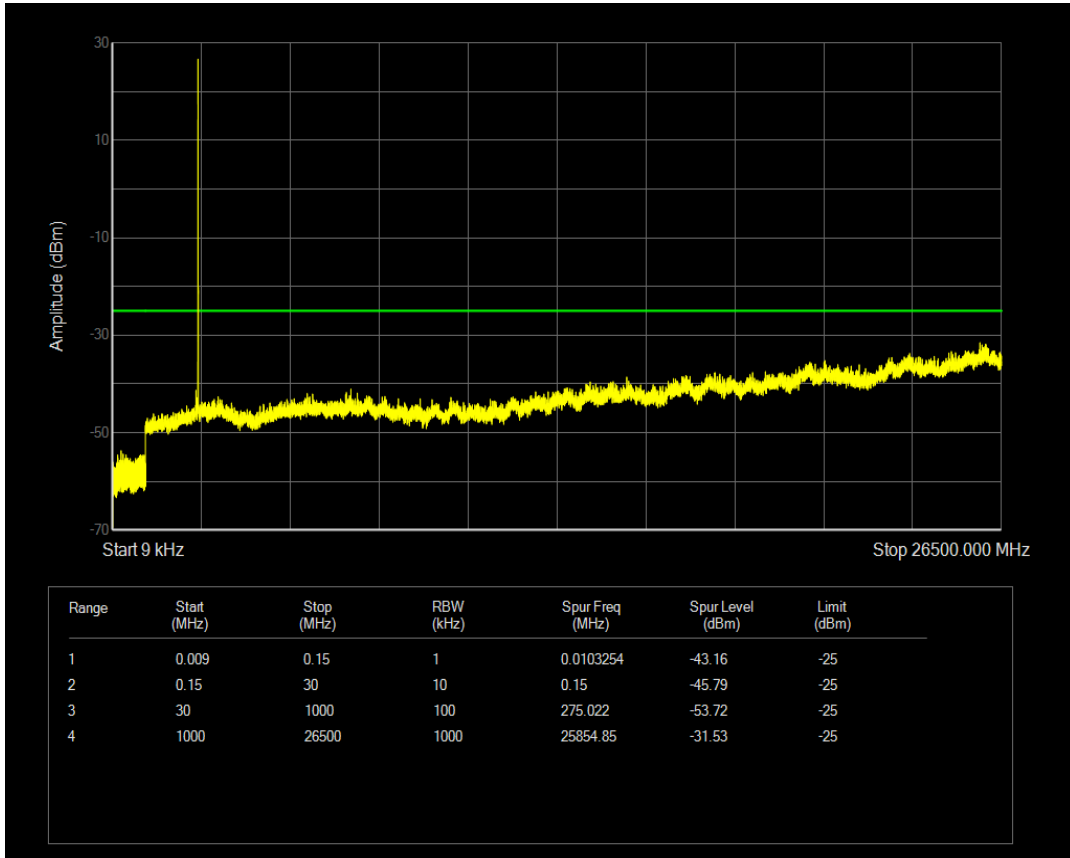

Band7 QPSK BW=5MHz Channel=21100 RB Size=25 Position=#0

Band7 QAM16 BW=5MHz Channel=21100 RB Size=25 Position=#0

Band7 QAM16 BW=5MHz Channel=21100 RB Size=1 Position=#0

Band7 QPSK BW=5MHz Channel=21425 RB Size=1 Position=#0

Band7 QPSK BW=5MHz Channel=21425 RB Size=25 Position=#0

Band7 QAM16 BW=5MHz Channel=21425 RB Size=1 Position=#0

Band7 QAM16 BW=5MHz Channel=21425 RB Size=25 Position=#0

Band7 QPSK BW=10MHz Channel=20800 RB Size=50 Position=#0