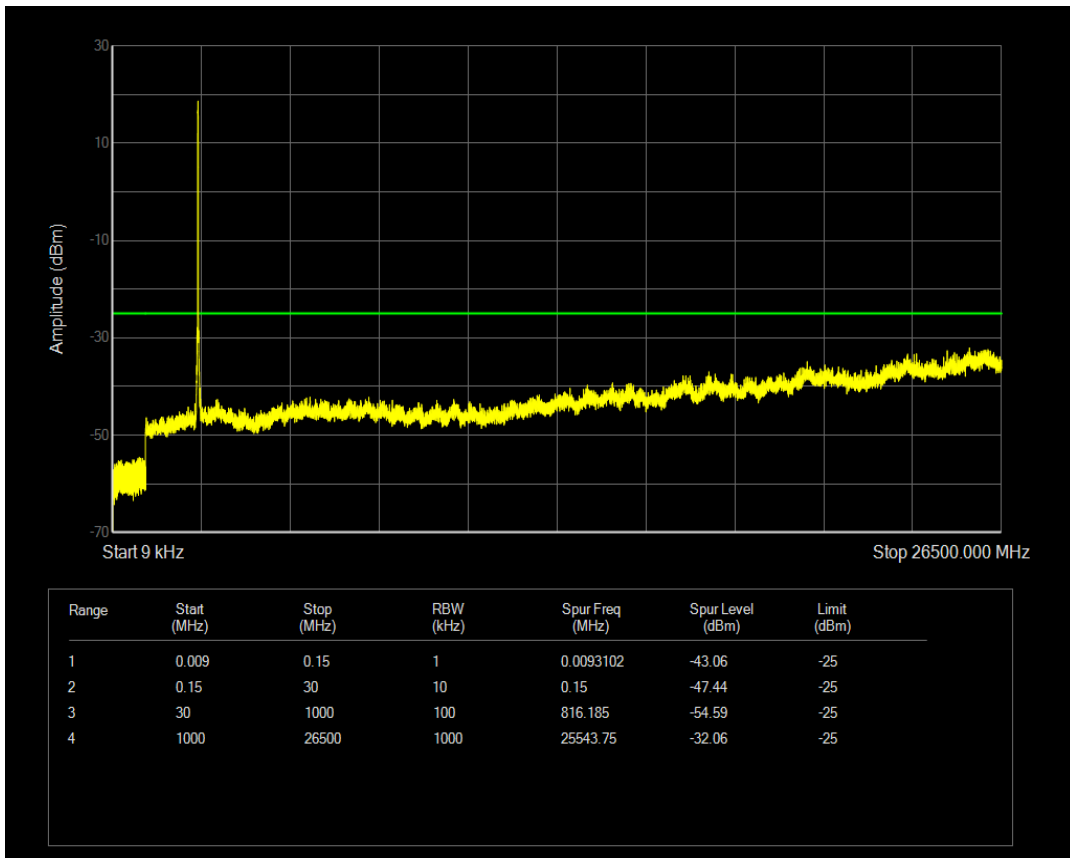

Band41 QAM16 BW=20MHz Channel=40340 RB Size=100 Position=#0

Band41 QPSK BW=20MHz Channel=40620 RB Size=1 Position=#0