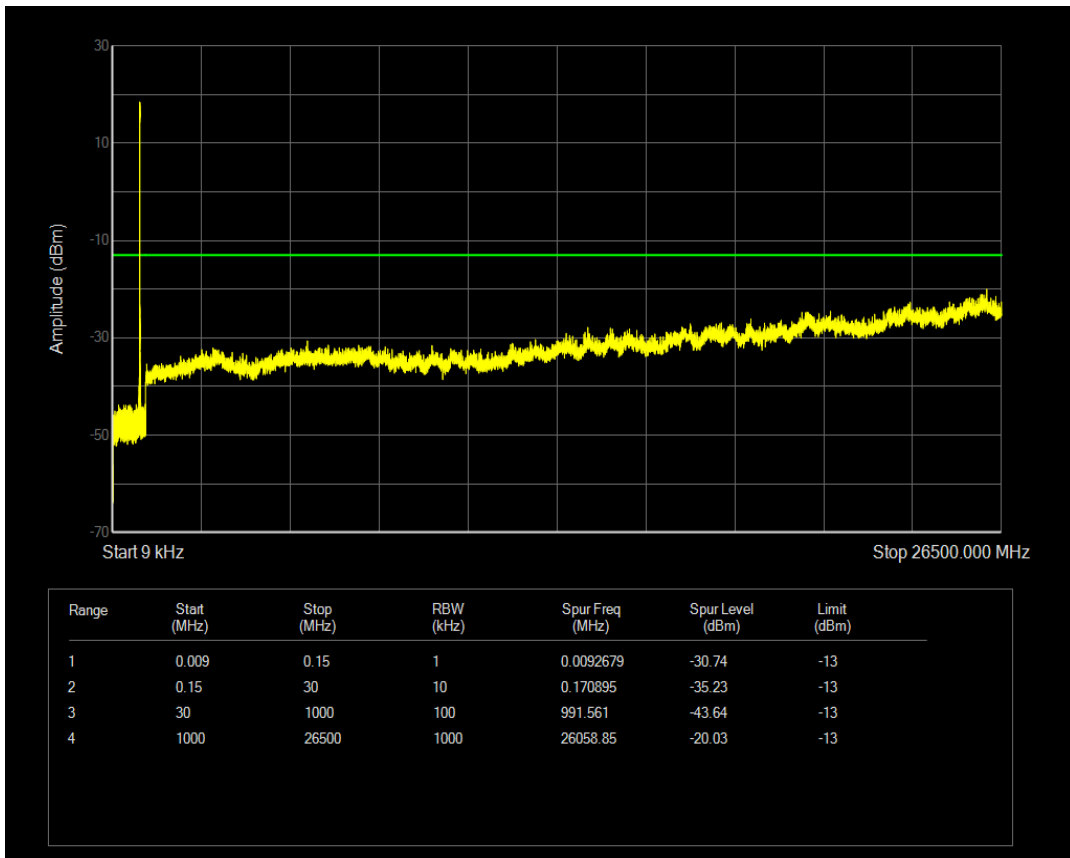

Band5 QPSK BW=3MHz Channel=20415 RB Size=15 Position=#0

Band5 QAM16 BW=3MHz Channel=20415 RB Size=1 Position=#0