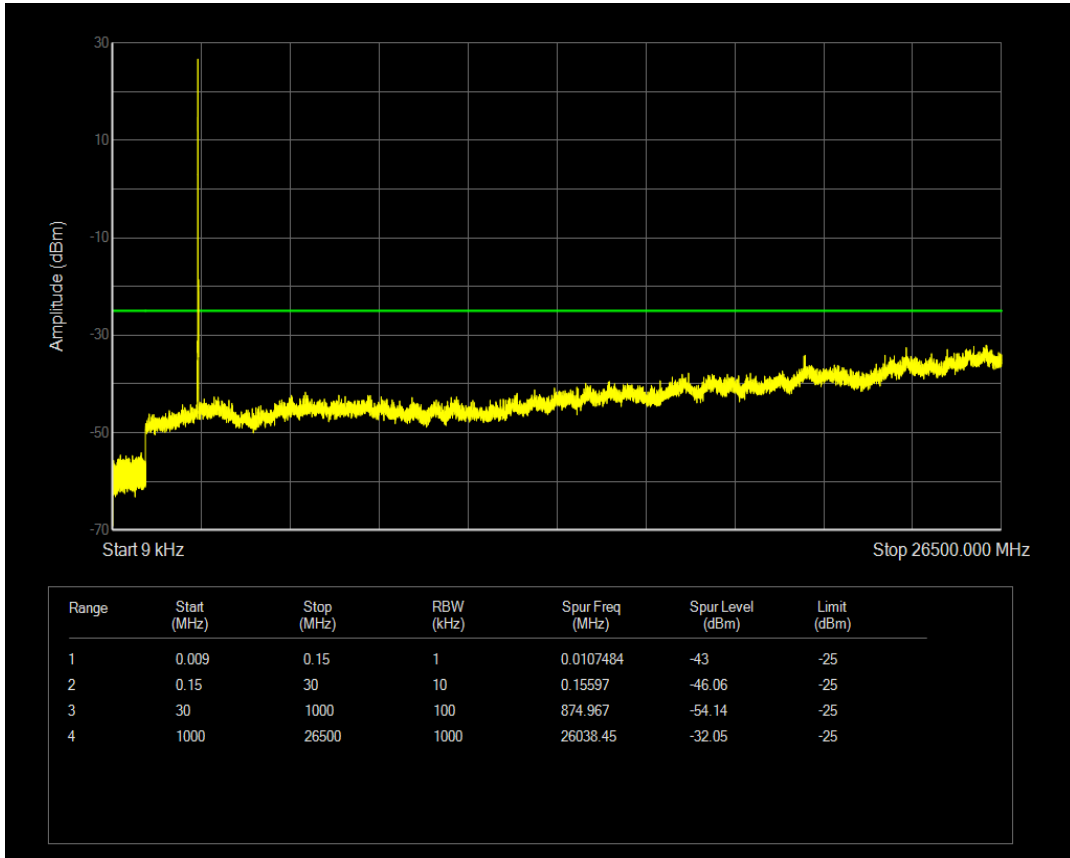

Band7 QPSK BW=10MHz Channel=20800 RB Size=1 Position=#0

Band7 QAM16 BW=10MHz Channel=20800 RB Size=1 Position=#0

Band7 QAM16 BW=10MHz Channel=20800 RB Size=50 Position=#0

Band7 QPSK BW=10MHz Channel=21100 RB Size=1 Position=#0

Band7 QPSK BW=10MHz Channel=21100 RB Size=50 Position=#0

Band7 QAM16 BW=10MHz Channel=21100 RB Size=1 Position=#0

Band7 QAM16 BW=10MHz Channel=21100 RB Size=50 Position=#0

Band7 QPSK BW=10MHz Channel=21400 RB Size=50 Position=#0

Band7 QPSK BW=10MHz Channel=21400 RB Size=1 Position=#0

Band7 QAM16 BW=10MHz Channel=21400 RB Size=1 Position=#0

Band7 QAM16 BW=10MHz Channel=21400 RB Size=50 Position=#0

Band7 QPSK BW=15MHz Channel=20825 RB Size=1 Position=#0