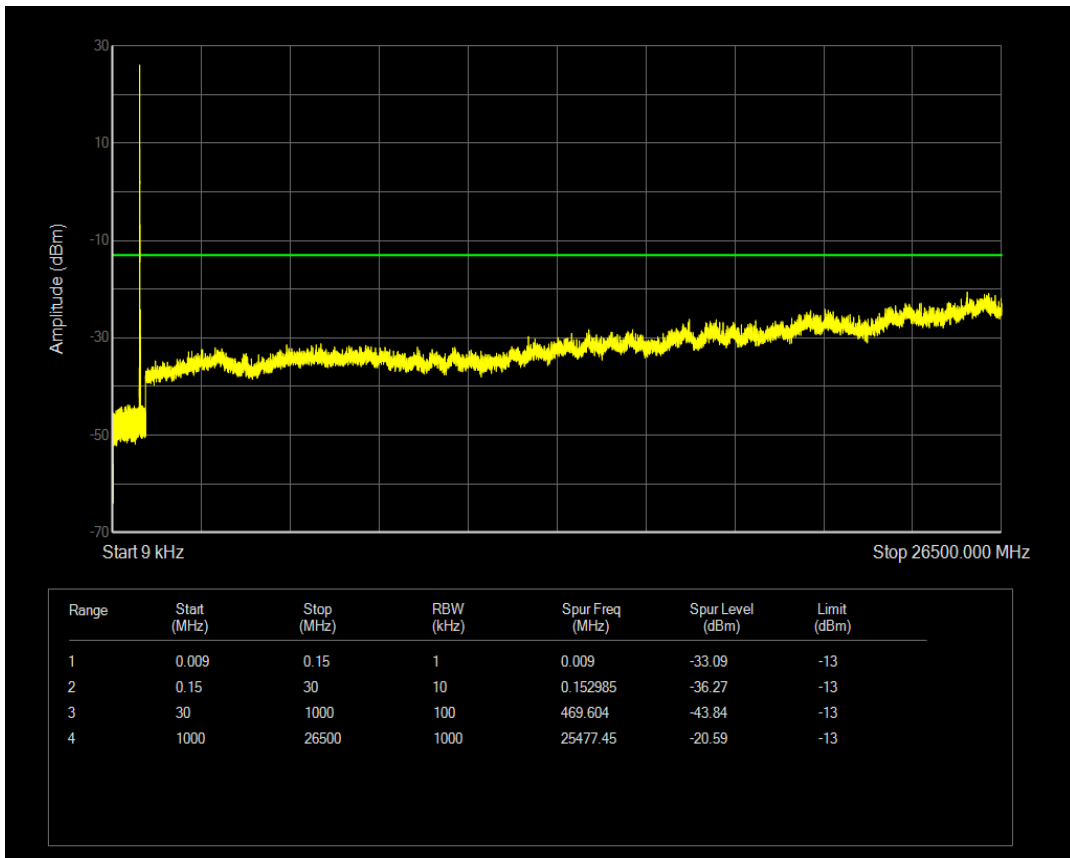

Band5 QPSK BW=5MHz Channel=20425 RB Size=1 Position=#0

Band5 QAM16 BW=3MHz Channel=20635 RB Size=15 Position=#0