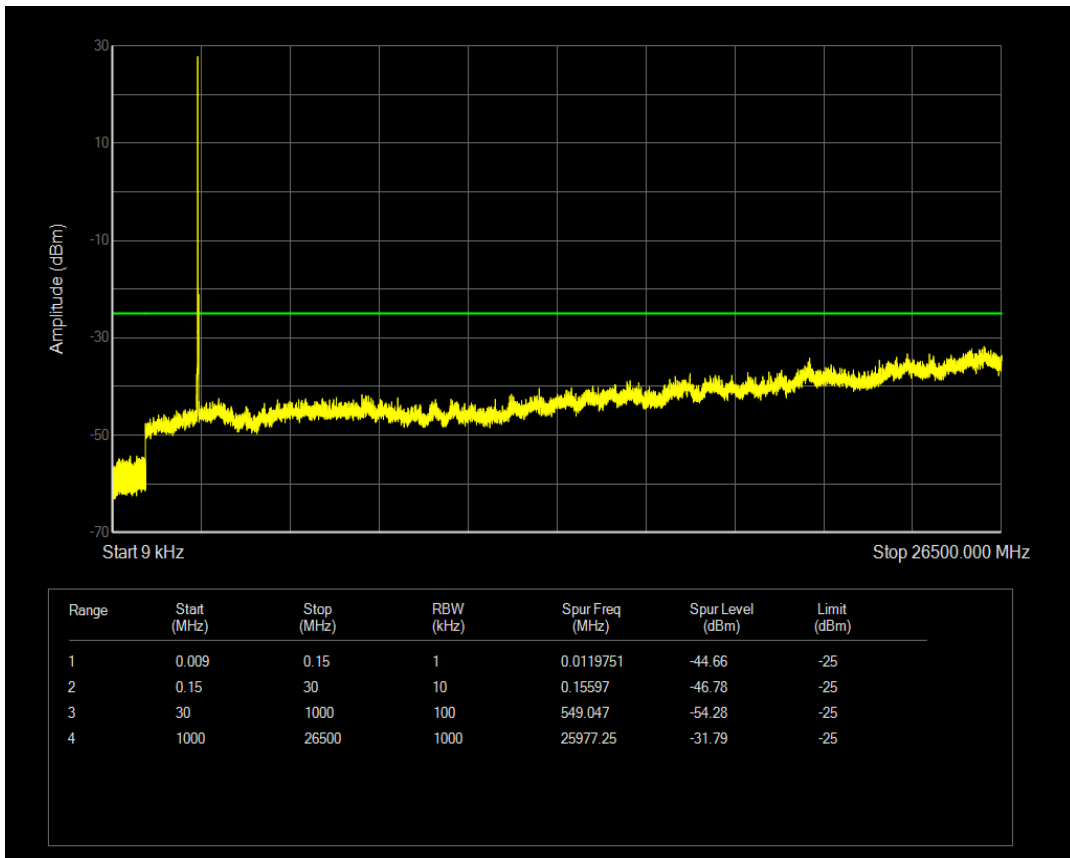

Band7 QAM16 BW=15MHz Channel=21375 RB Size=1 Position=#0

Band7 QPSK BW=20MHz Channel=20850 RB Size=100 Position=#0