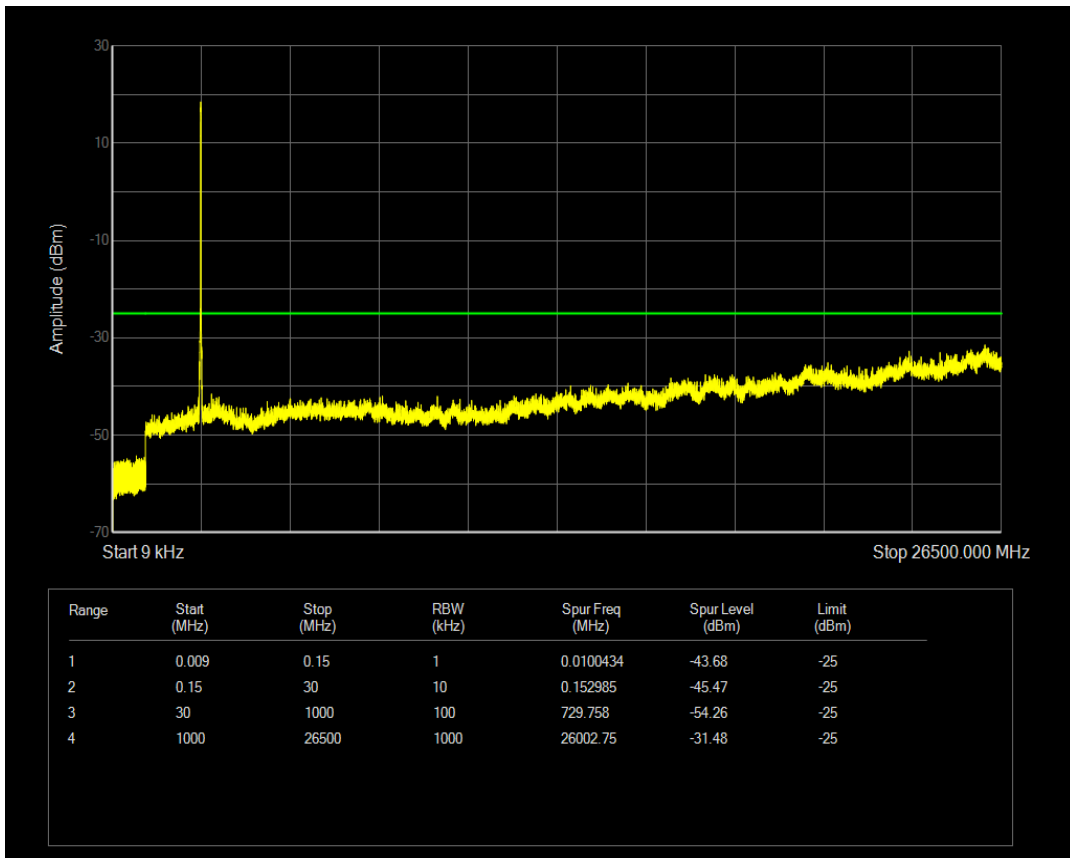

Band41 QAM16 BW=15MHz Channel=41165 RB Size=75 Position=#0

Band41 QPSK BW=20MHz Channel=40340 RB Size=100 Position=#0