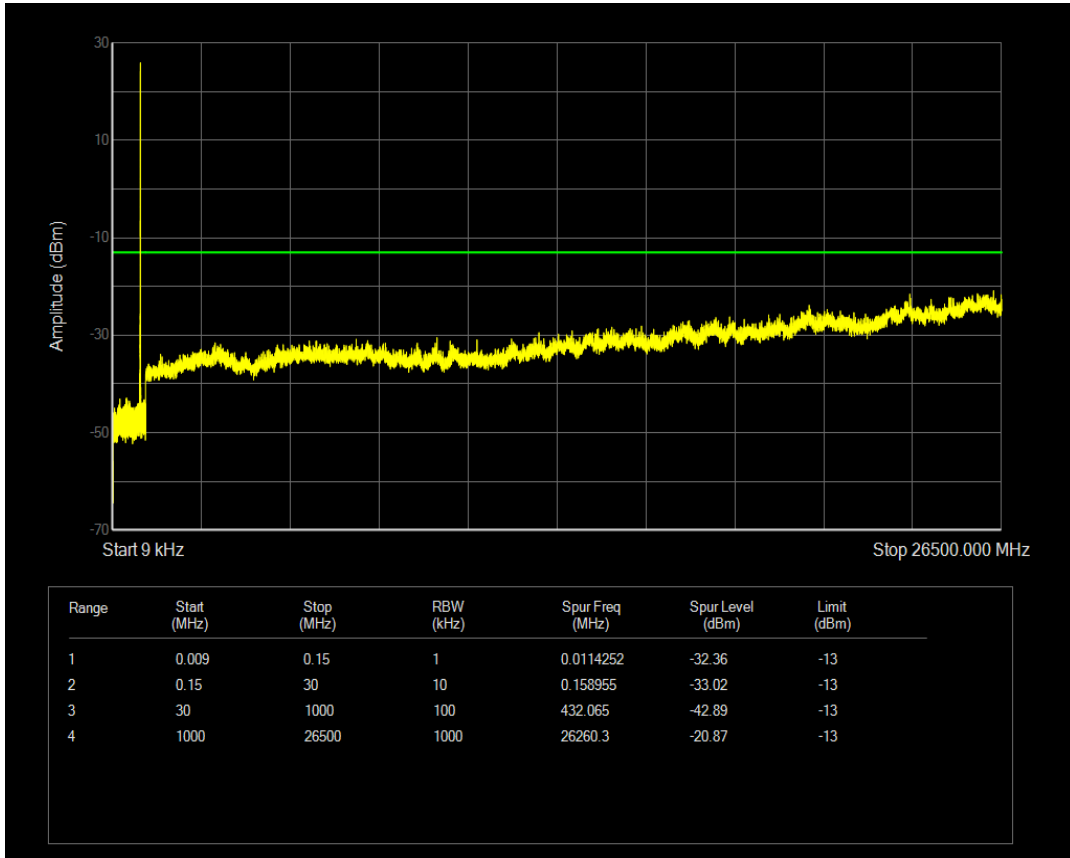

Band5 QPSK BW=5MHz Channel=20525 RB Size=1 Position=#0

Band5 QAM16 BW=5MHz Channel=20525 RB Size=1 Position=#0

Band5 QAM16 BW=5MHz Channel=20525 RB Size=25 Position=#0

Band5 QPSK BW=5MHz Channel=20625 RB Size=1 Position=#0

Band5 QPSK BW=5MHz Channel=20625 RB Size=25 Position=#0

Band5 QAM16 BW=5MHz Channel=20625 RB Size=1 Position=#0

Band5 QAM16 BW=5MHz Channel=20625 RB Size=25 Position=#0

Band5 QPSK BW=10MHz Channel=20450 RB Size=50 Position=#0