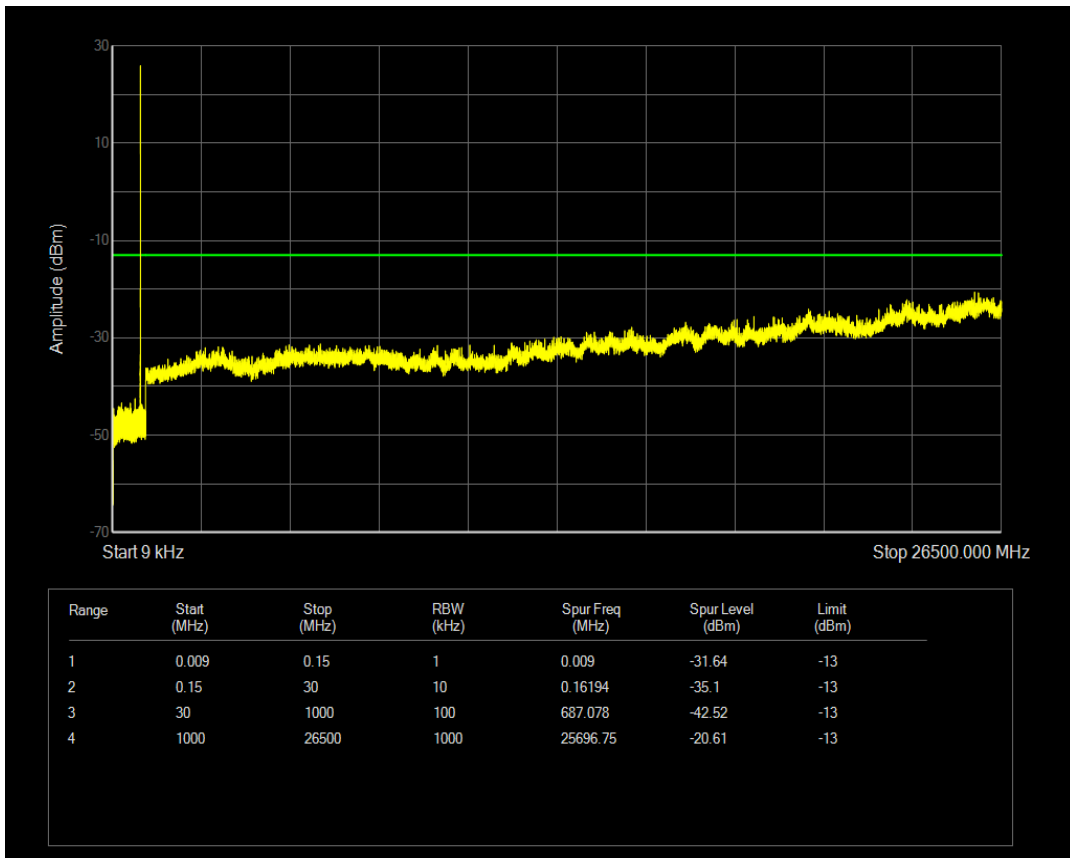

Band5 QPSK BW=1.4MHz Channel=20525 RB Size=1 Position=#0

Band5 QAM16 BW=1.4MHz Channel=20525 RB Size=1 Position=#0

Band5 QPSK BW=1.4MHz Channel=20643 RB Size=1 Position=#0

Band5 QAM16 BW=1.4MHz Channel=20525 RB Size=6 Position=#0

Band5 QAM16 BW=1.4MHz Channel=20643 RB Size=1 Position=#0

Band5 QPSK BW=1.4MHz Channel=20643 RB Size=6 Position=#0

Band5 QAM16 BW=1.4MHz Channel=20643 RB Size=6 Position=#0

Band5 QPSK BW=3MHz Channel=20415 RB Size=1 Position=#0