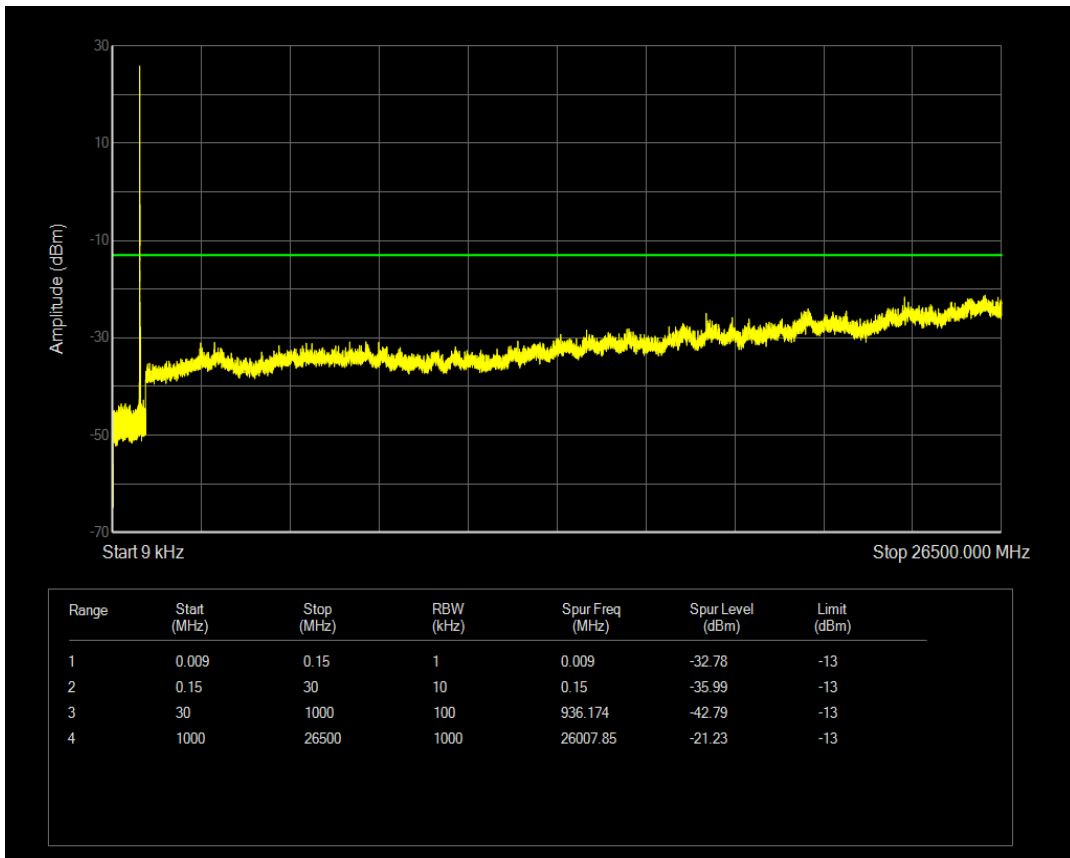

Band5 QPSK BW=5MHz Channel=20625 RB Size=25 Position=#0

Band5 QAM16 BW=5MHz Channel=20625 RB Size=1 Position=#0

Band5 QAM16 BW=5MHz Channel=20625 RB Size=25 Position=#0

Band5 QPSK BW=10MHz Channel=20450 RB Size=50 Position=#0

Band5 QPSK BW=10MHz Channel=20450 RB Size=1 Position=#0

Band5 QAM16 BW=10MHz Channel=20450 RB Size=1 Position=#0

Band5 QAM16 BW=10MHz Channel=20450 RB Size=50 Position=#0

Band5 QPSK BW=10MHz Channel=20525 RB Size=1 Position=#0