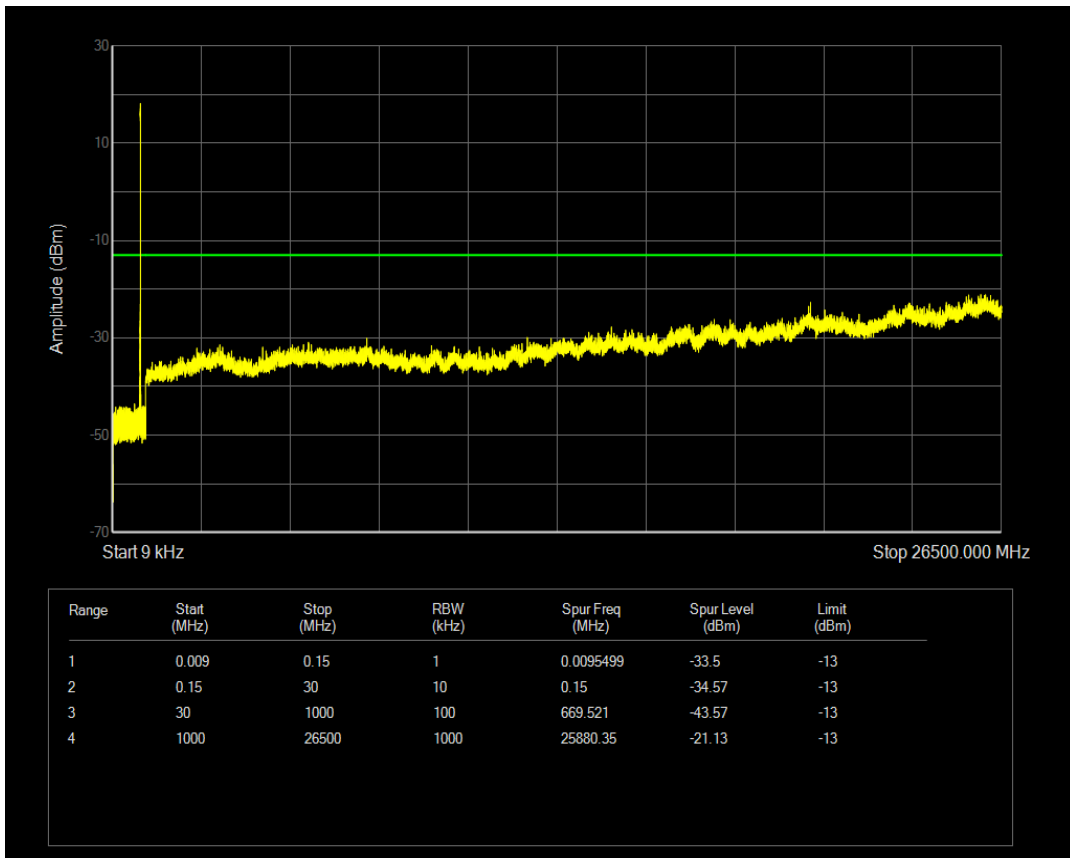

Band5 QPSK BW=3MHz Channel=20635 RB Size=15 Position=#0

Band5 QAM16 BW=3MHz Channel=20635 RB Size=1 Position=#0