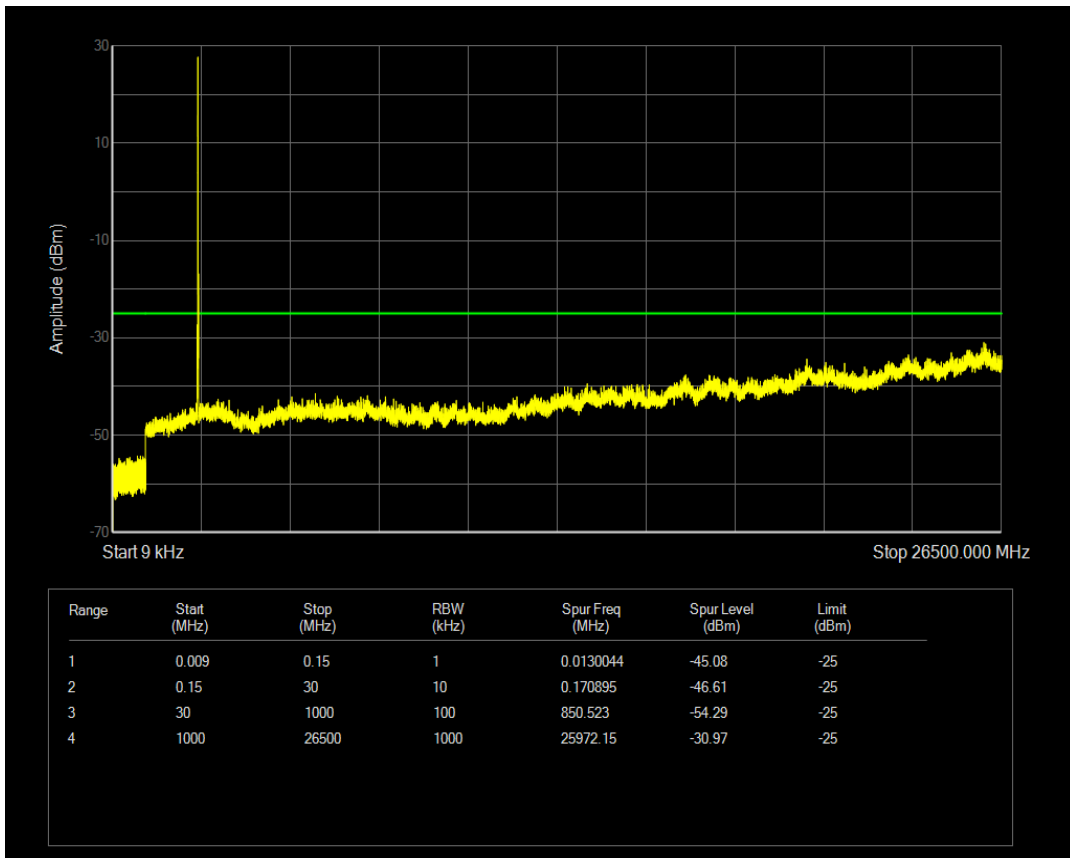

Band7 QPSK BW=10MHz Channel=21400 RB Size=1 Position=#0

Band7 QAM16 BW=10MHz Channel=21400 RB Size=1 Position=#0