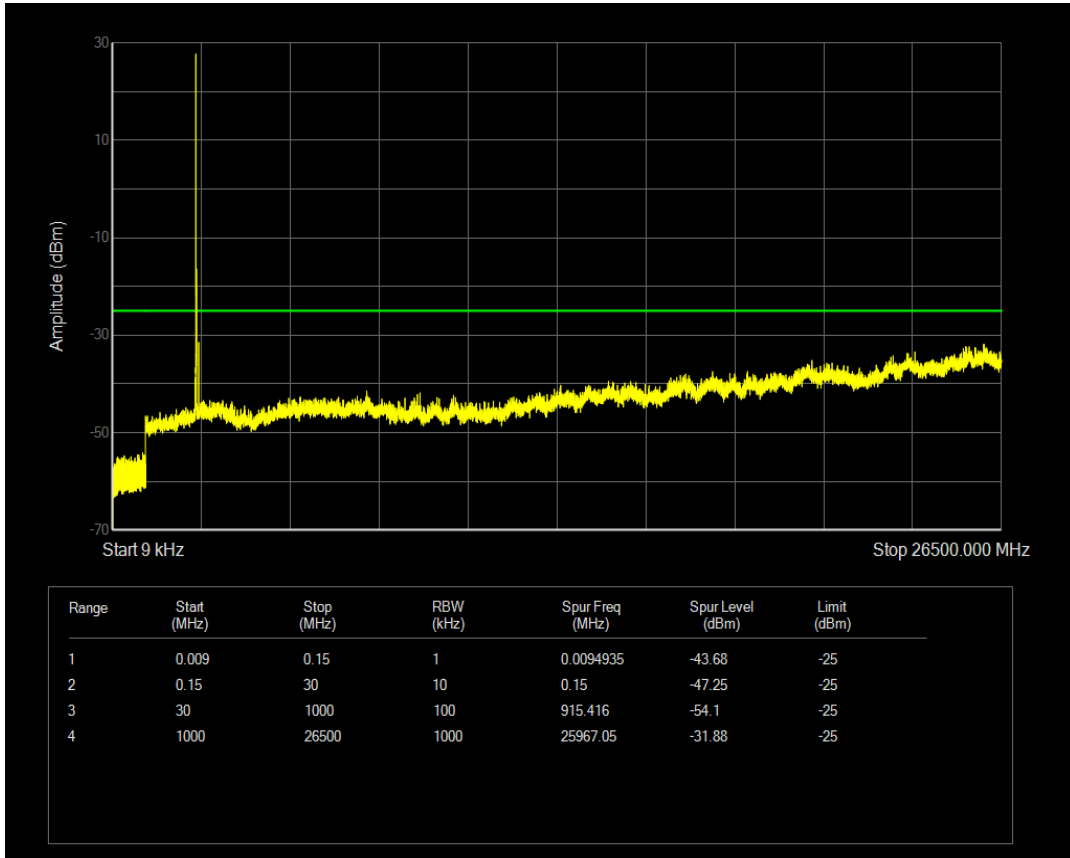

Band7 QPSK BW=5MHz Channel=21425 RB Size=25 Position=#0

Band7 QAM16 BW=5MHz Channel=21425 RB Size=1 Position=#0

Band7 QAM16 BW=5MHz Channel=21425 RB Size=25 Position=#0

Band7 QPSK BW=10MHz Channel=20800 RB Size=50 Position=#0

Band7 QPSK BW=10MHz Channel=20800 RB Size=1 Position=#0

Band7 QAM16 BW=10MHz Channel=20800 RB Size=1 Position=#0

Band7 QAM16 BW=10MHz Channel=20800 RB Size=50 Position=#0

Band7 QPSK BW=10MHz Channel=21100 RB Size=1 Position=#0