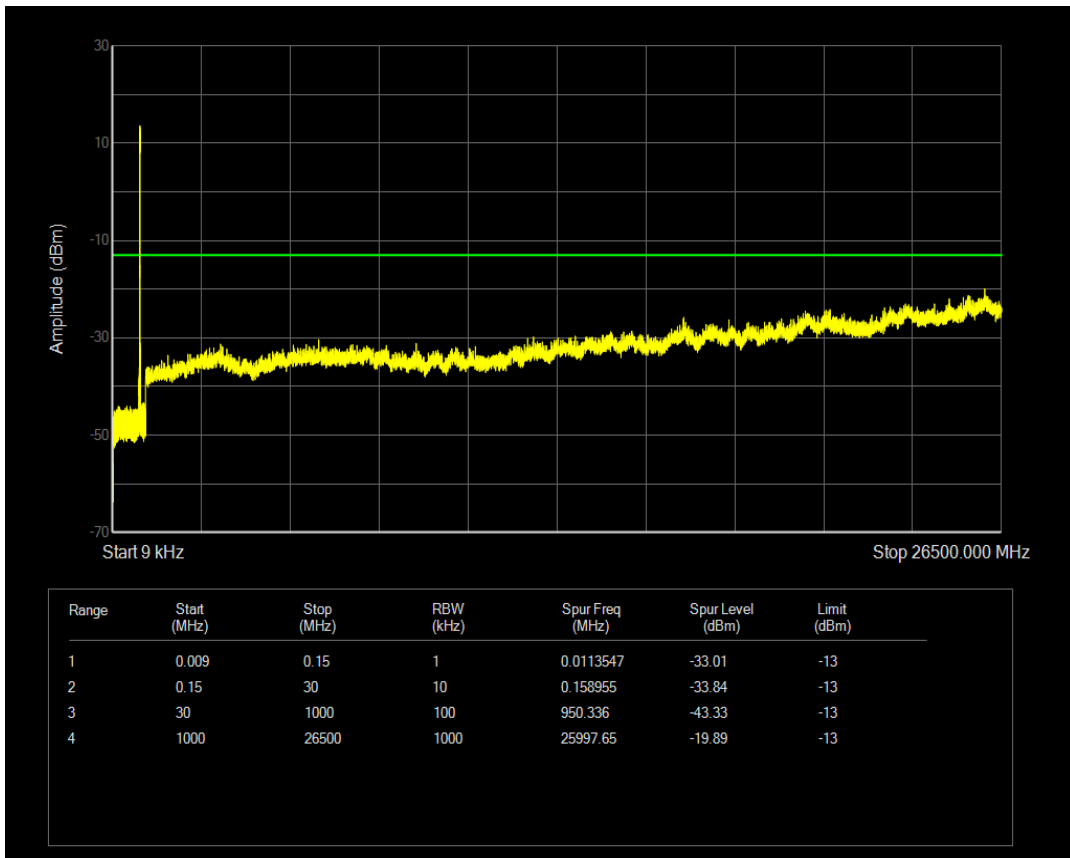

Band5 QPSK BW=5MHz Channel=20625 RB Size=25 Position=#0

Band5 QAM16 BW=5MHz Channel=20625 RB Size=1 Position=#0

Band5 QAM16 BW=5MHz Channel=20625 RB Size=25 Position=#0

Band5 QPSK BW=10MHz Channel=20450 RB Size=50 Position=#0

Band5 QPSK BW=10MHz Channel=20450 RB Size=1 Position=#0

Band5 QAM16 BW=10MHz Channel=20450 RB Size=1 Position=#0

Band5 QAM16 BW=10MHz Channel=20450 RB Size=50 Position=#0

Band5 QPSK BW=10MHz Channel=20525 RB Size=1 Position=#0