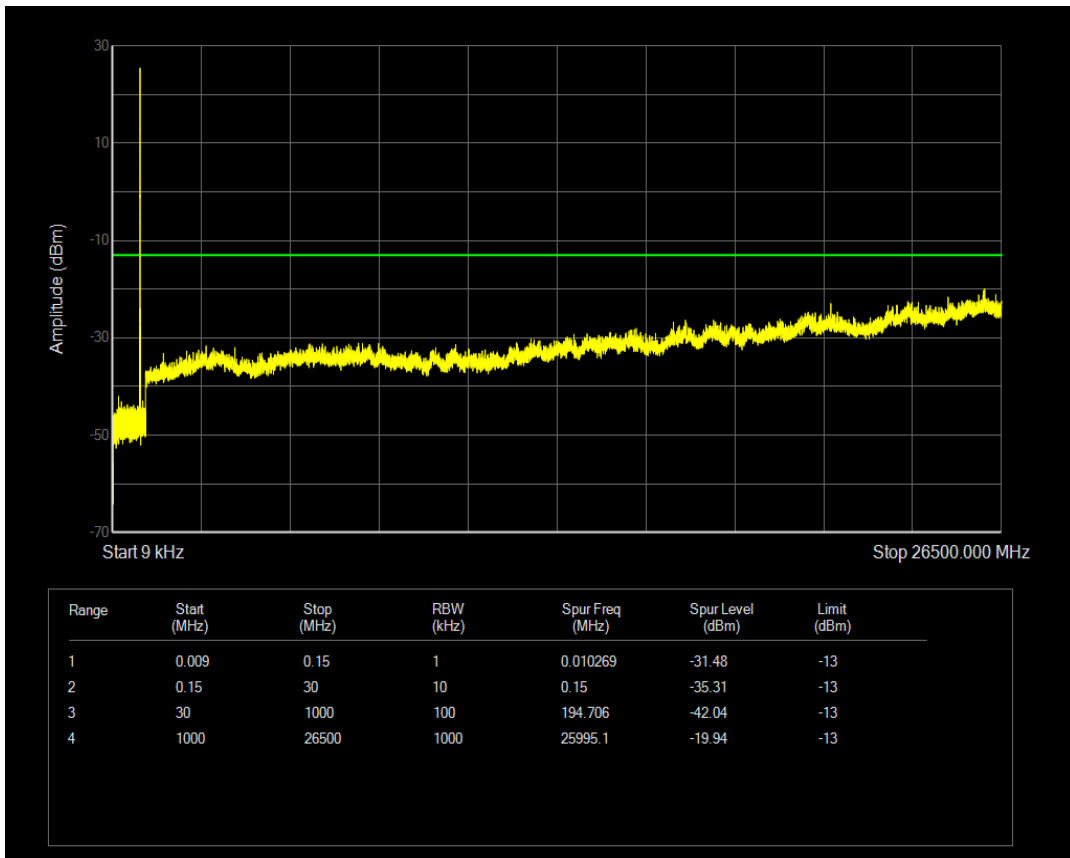

Band5 QAM16 BW=5MHz Channel=20425 RB Size=1 Position=#0

Band5 QPSK BW=5MHz Channel=20425 RB Size=25 Position=#0

Band5 QAM16 BW=5MHz Channel=20425 RB Size=25 Position=#0

Band5 QPSK BW=5MHz Channel=20525 RB Size=25 Position=#0

Band5 QPSK BW=5MHz Channel=20525 RB Size=1 Position=#0

Band5 QAM16 BW=5MHz Channel=20525 RB Size=1 Position=#0

Band5 QAM16 BW=5MHz Channel=20525 RB Size=25 Position=#0

Band5 QPSK BW=5MHz Channel=20625 RB Size=1 Position=#0