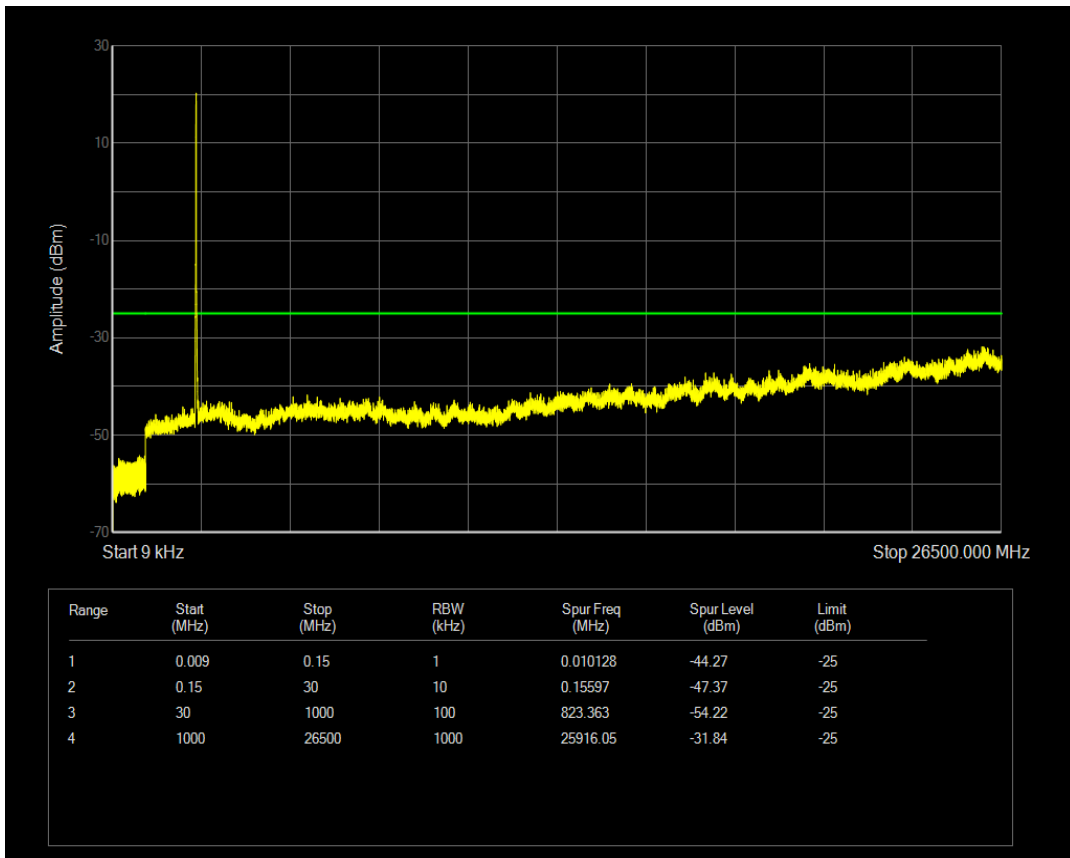

Band7 QAM16 BW=15MHz Channel=20825 RB Size=75 Position=#0

Band7 QPSK BW=15MHz Channel=21100 RB Size=1 Position=#0