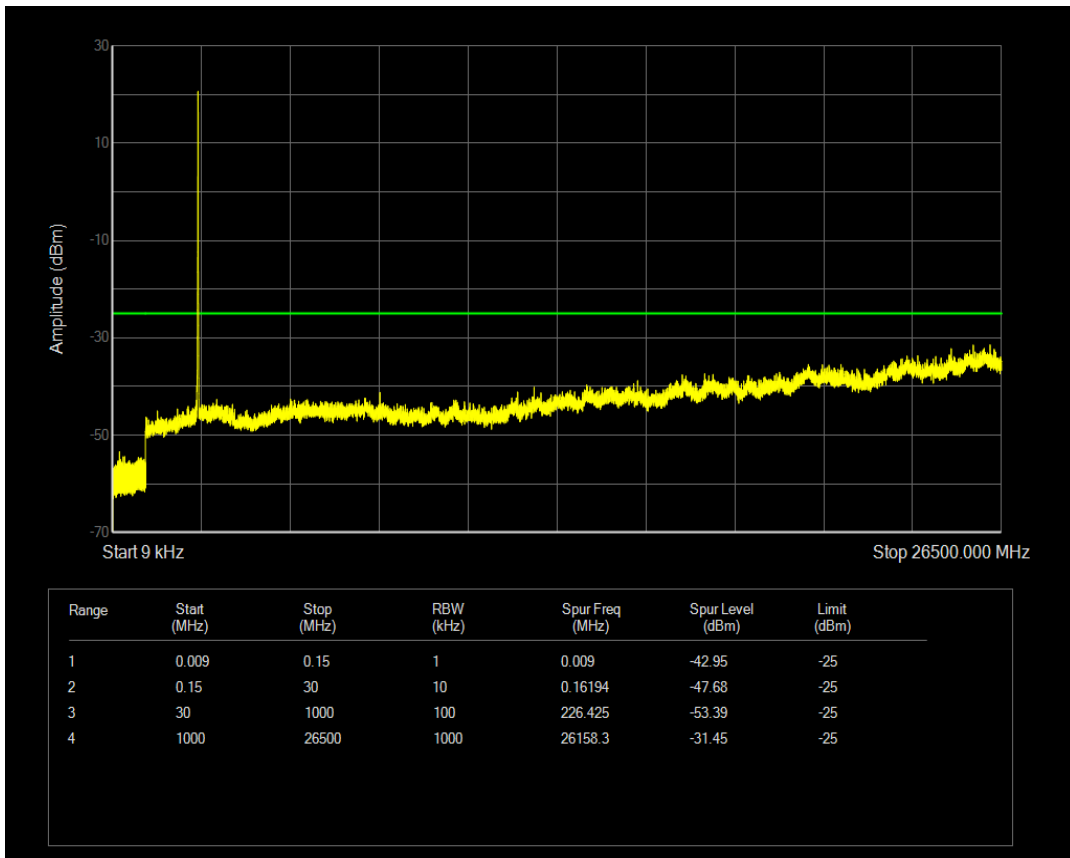

Band7 QPSK BW=10MHz Channel=20800 RB Size=1 Position=#0

Band7 QAM16 BW=10MHz Channel=20800 RB Size=1 Position=#0

Band7 QAM16 BW=10MHz Channel=20800 RB Size=50 Position=#0

Band7 QPSK BW=10MHz Channel=21100 RB Size=1 Position=#0

Band7 QPSK BW=10MHz Channel=21100 RB Size=50 Position=#0

Band7 QAM16 BW=10MHz Channel=21100 RB Size=1 Position=#0

Band7 QAM16 BW=10MHz Channel=21100 RB Size=50 Position=#0

Band7 QPSK BW=10MHz Channel=21400 RB Size=50 Position=#0

Band7 QPSK BW=10MHz Channel=21400 RB Size=1 Position=#0

Band7 QAM16 BW=10MHz Channel=21400 RB Size=1 Position=#0

Band7 QAM16 BW=10MHz Channel=21400 RB Size=50 Position=#0

Band7 QPSK BW=15MHz Channel=20825 RB Size=1 Position=#0