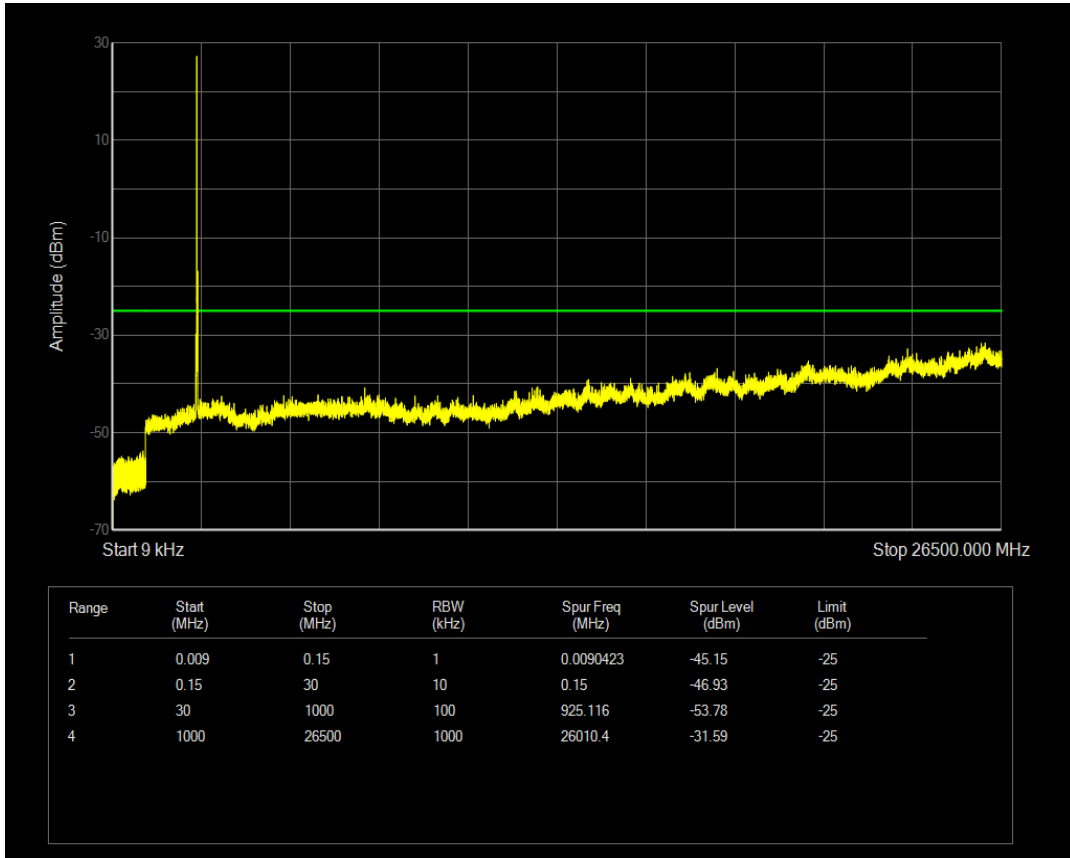

Band7 QAM16 BW=15MHz Channel=21100 RB Size=1 Position=#0

Band7 QPSK BW=15MHz Channel=21375 RB Size=1 Position=#0