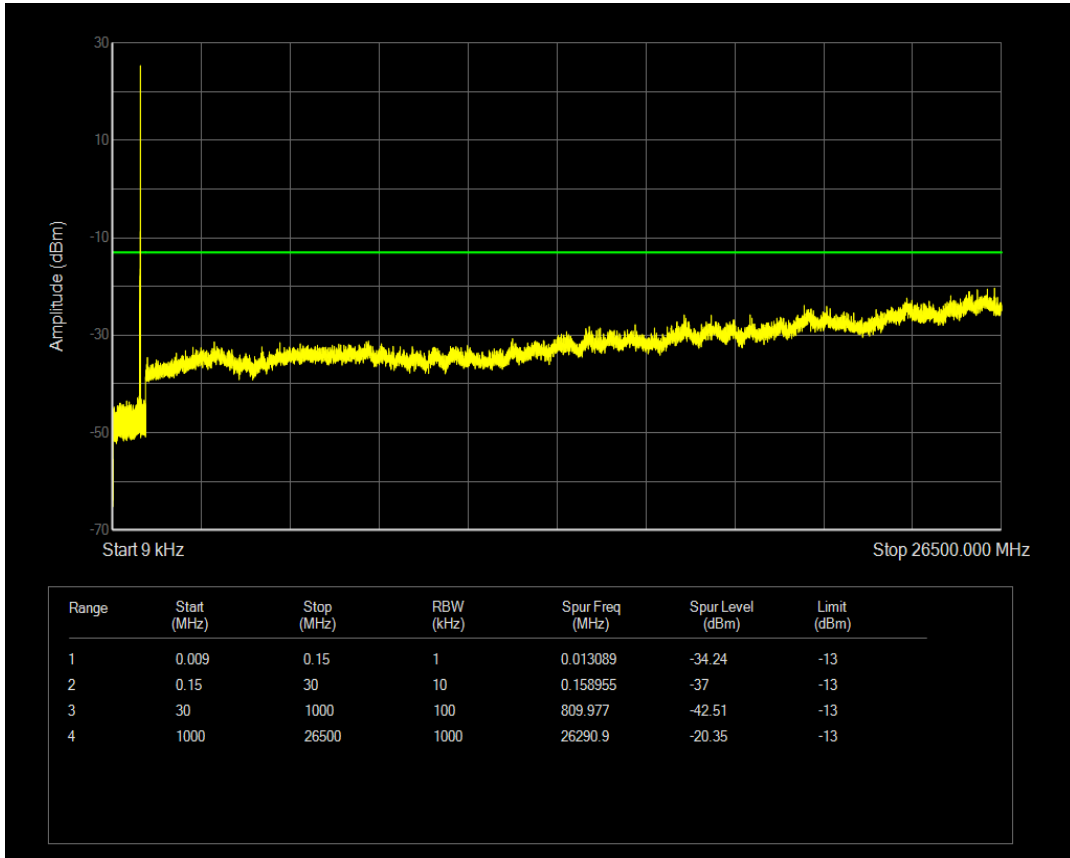

Band5 QPSK BW=3MHz Channel=20525 RB Size=15 Position=#0

Band5 QAM16 BW=3MHz Channel=20525 RB Size=1 Position=#0

Band5 QAM16 BW=3MHz Channel=20525 RB Size=15 Position=#0

Band5 QPSK BW=3MHz Channel=20635 RB Size=1 Position=#0