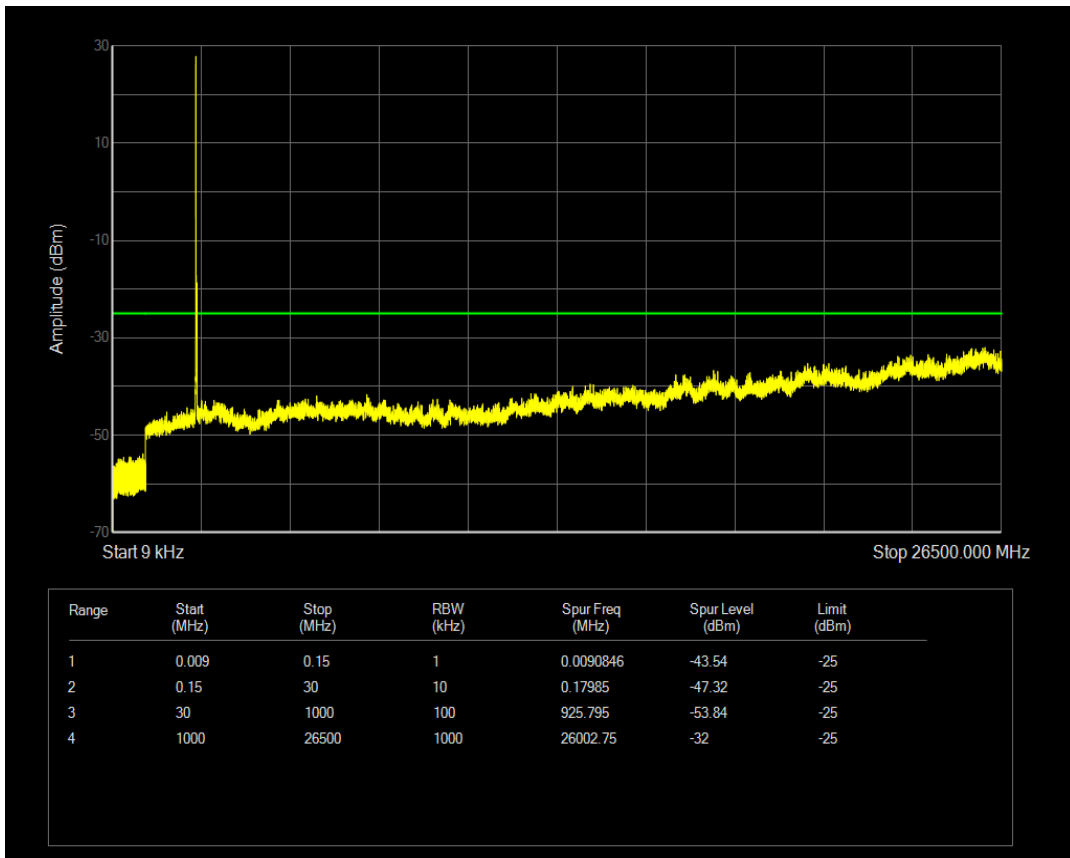

Band7 QPSK BW=15MHz Channel=21375 RB Size=75 Position=#0

Band7 QAM16 BW=15MHz Channel=21375 RB Size=75 Position=#0

Band7 QAM16 BW=15MHz Channel=21375 RB Size=1 Position=#0

Band7 QPSK BW=20MHz Channel=20850 RB Size=100 Position=#0

Band7 QPSK BW=20MHz Channel=20850 RB Size=1 Position=#0

Band7 QAM16 BW=20MHz Channel=20850 RB Size=1 Position=#0

Band7 QPSK BW=20MHz Channel=21100 RB Size=1 Position=#0

Band7 QAM16 BW=20MHz Channel=20850 RB Size=100 Position=#0