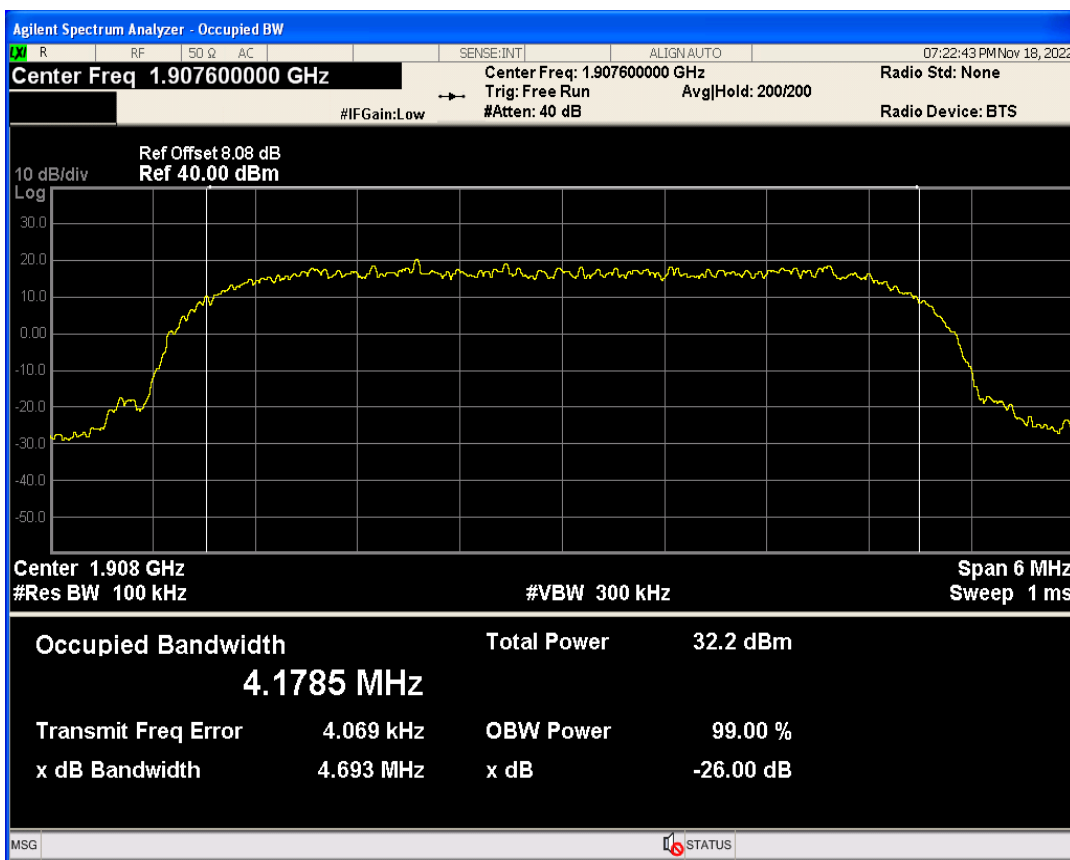

WCDMA Band2 Channel=9538