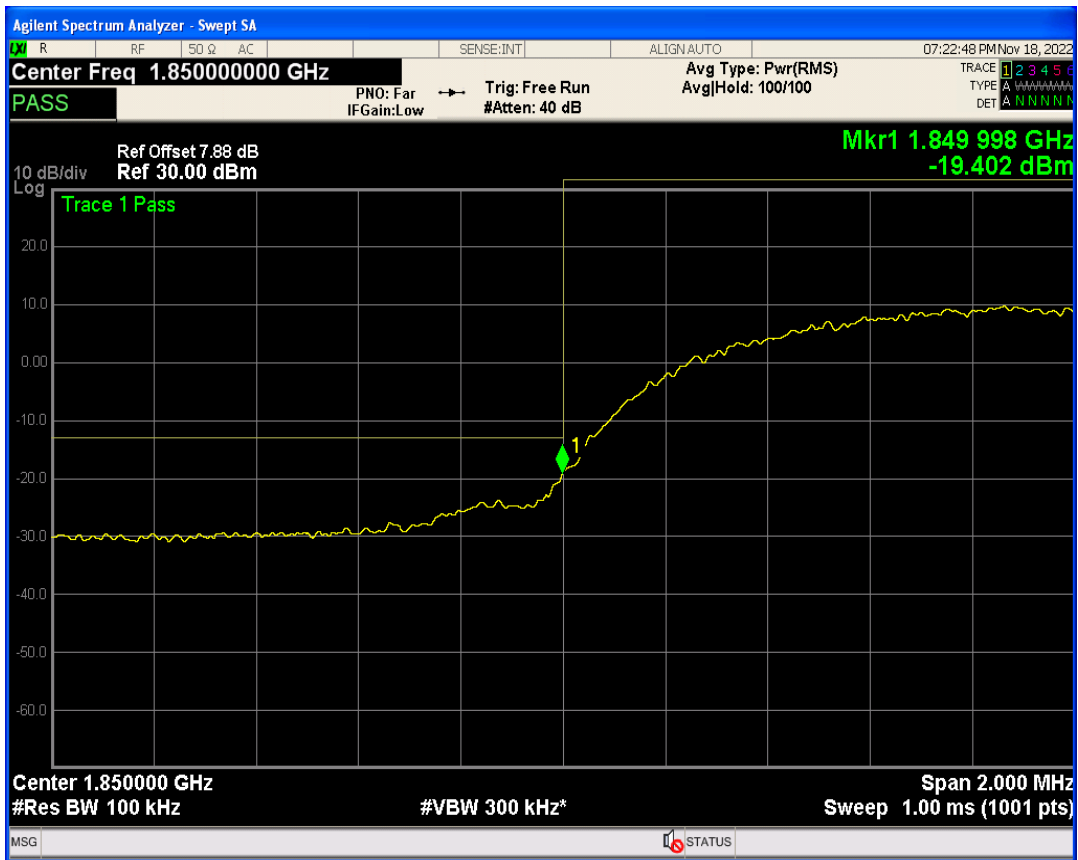

4 Band edge

Band	Channel	Frequency (MHz)	Spur Freq (MHz)	Spur Level (dBm)	Limit (dBm)	Verdict
WCDMA Band2	9262	1852.4	1850.00	-19.40	-13	PASS
WCDMA Band2	9538	1907.6	1910.00	-20.28	-13	PASS
WCDMA Band4	1312	1712.4	1710.00	-22.04	-13	PASS
WCDMA Band4	1513	1752.6	1755.00	-22.95	-13	PASS
WCDMA Band5	4132	826.4	824.00	-20.89	-13	PASS
WCDMA Band5	4233	846.6	849.00	-21.81	-13	PASS

WCDMA Band2 Channel=9262