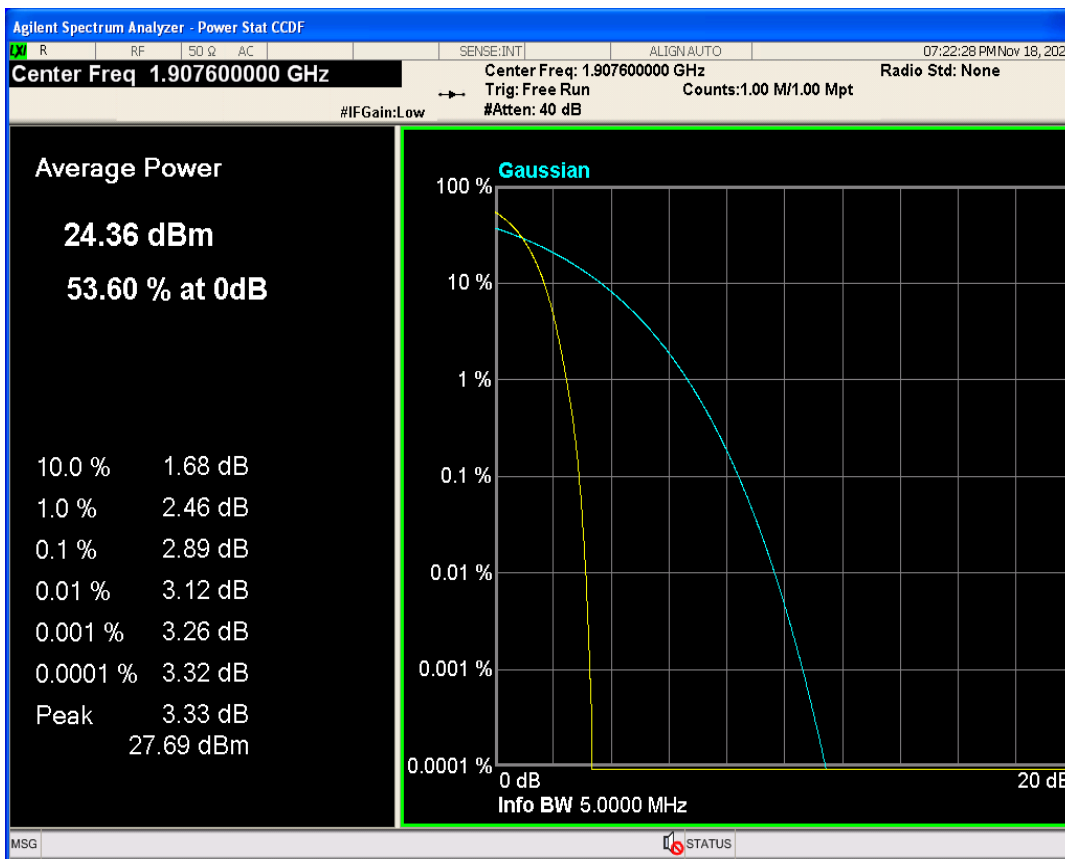

WCDMA Band2 Channel=9538