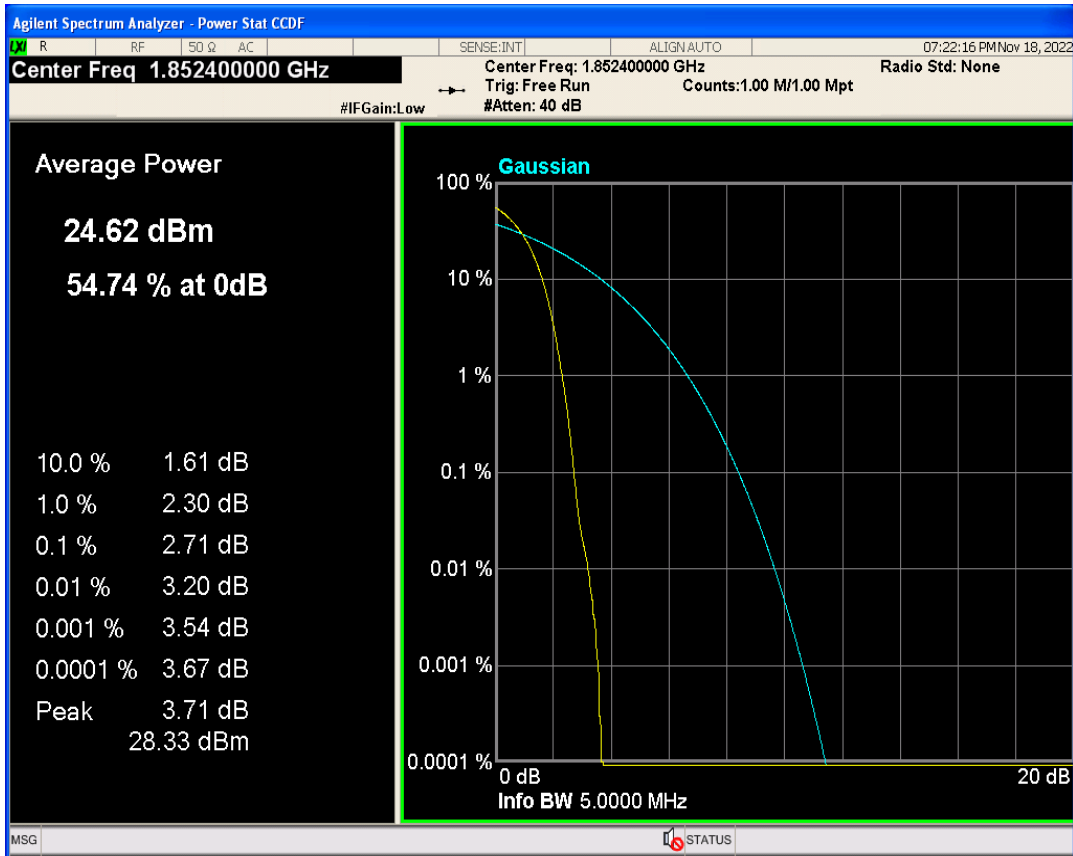

2 Peak-to-Average Ratio

Band	Channel	Frequency (MHz)	Result (dB)	high Limit (dB)	Verdict
WCDMA Band2	9262	1852.4	2.71	13	PASS
WCDMA Band2	9400	1880	2.83	13	PASS
WCDMA Band2	9538	1907.6	2.89	13	PASS
WCDMA Band4	1312	1712.4	2.87	13	PASS
WCDMA Band4	1413	1732.6	2.92	13	PASS
WCDMA Band4	1513	1752.6	2.85	13	PASS
WCDMA Band5	4132	826.4	2.91	13	PASS
WCDMA Band5	4182	836.4	2.93	13	PASS
WCDMA Band5	4233	846.6	3.00	13	PASS

WCDMA Band2 Channel=9262