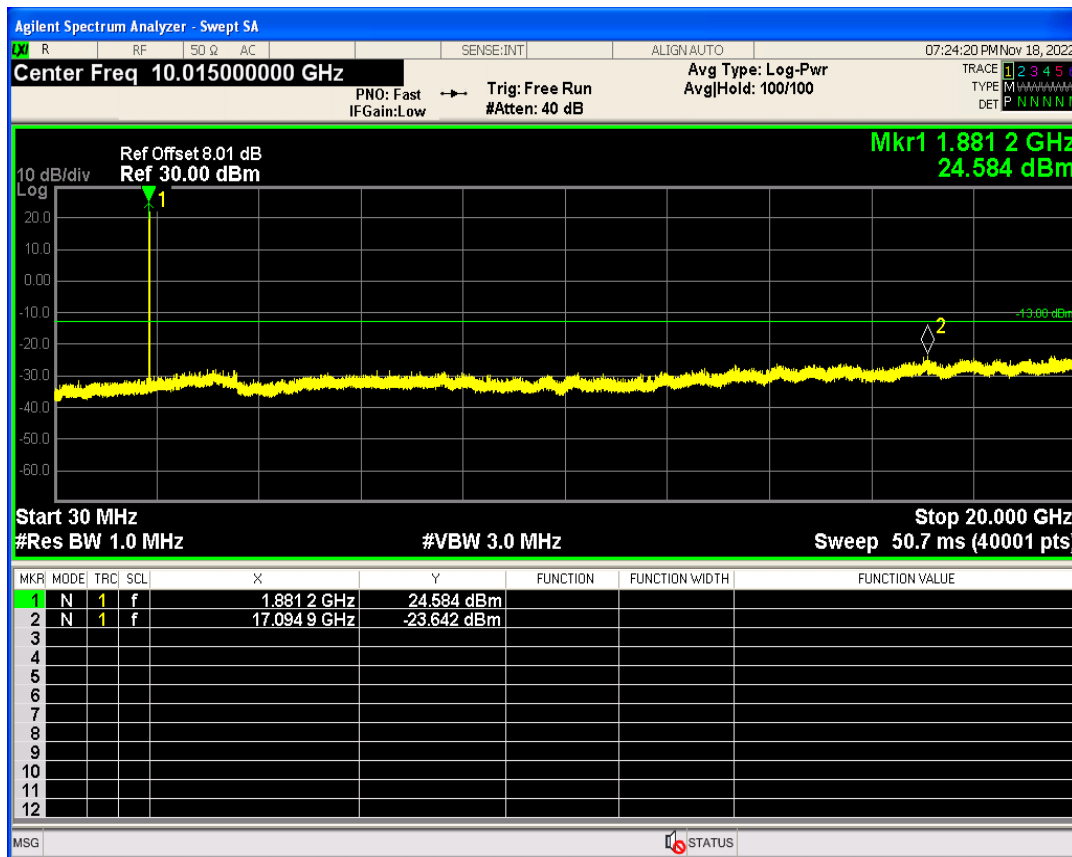

WCDMA Band2 Channel=9262

WCDMA Band2 Channel=9538

WCDMA Band4 Channel=1513

WCDMA Band4 Channel=1312

WCDMA Band5 Channel=4233

WCDMA Band5 Channel=4132

5 Out-of-band emissions

Band	Channel	Frequency (MHz)	Spur Freq (MHz)	Spur Level (dBm)	Limit (dBm)	Verdict
WCDMA Band2	9262	1852.4	19924.11	-23.85	-13	PASS
WCDMA Band2	9400	1880	17094.86	-23.64	-13	PASS
WCDMA Band2	9538	1907.6	19918.62	-23.59	-13	PASS
WCDMA Band4	1312	1712.4	19863.21	-23.89	-13	PASS
WCDMA Band4	1413	1732.6	19934.10	-24.01	-13	PASS
WCDMA Band4	1513	1752.6	19921.62	-23.40	-13	PASS
WCDMA Band5	4132	826.4	3266.01	-29.59	-13	PASS
WCDMA Band5	4182	836.4	2802.16	-29.51	-13	PASS
WCDMA Band5	4233	846.6	6713.14	-30.01	-13	PASS

WCDMA Band2 Channel=9400

WCDMA Band2 Channel=9262

WCDMA Band2 Channel=9538

WCDMA Band4 Channel=1312

WCDMA Band4 Channel=1513

WCDMA Band4 Channel=1413

WCDMA Band5 Channel=4182

WCDMA Band5 Channel=4132