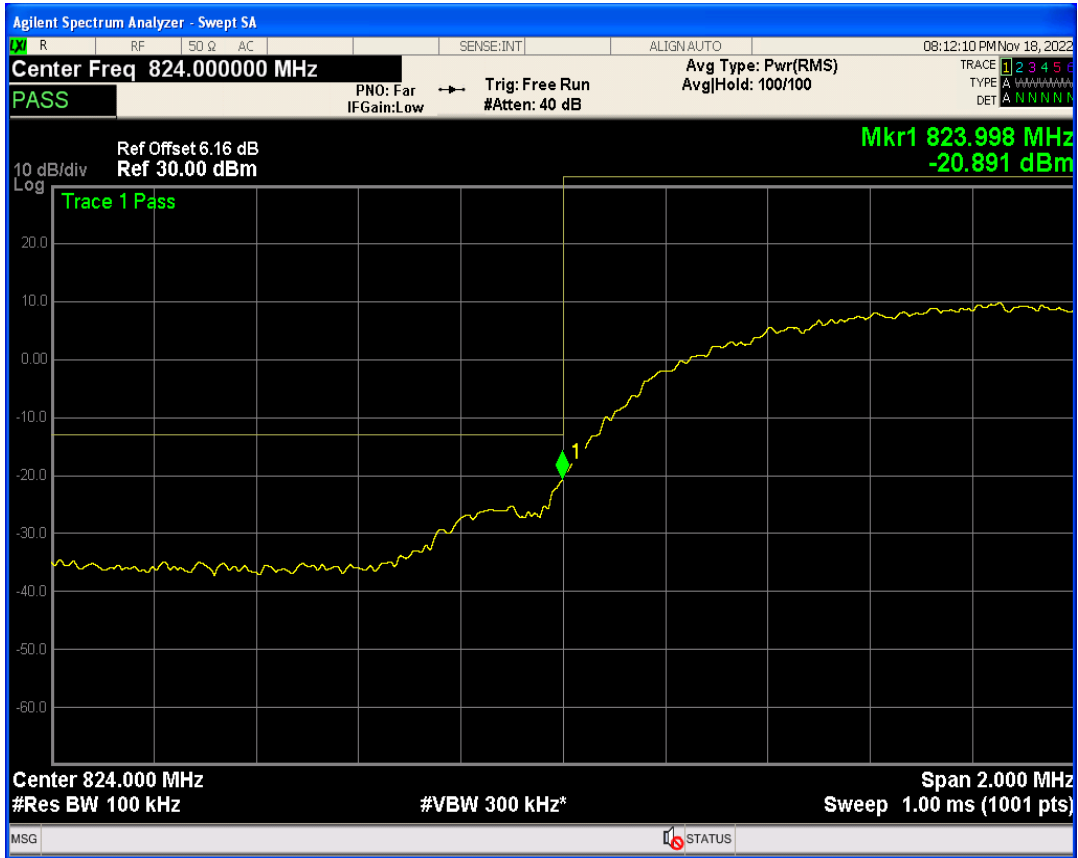

WCDMA Band2 Channel=9262

WCDMA Band2 Channel=9538

WCDMA Band4 Channel=1513

WCDMA Band4 Channel=1312

WCDMA Band5 Channel=4233

WCDMA Band5 Channel=4132

5 Out-of-band emissions

Band	Channel	Frequency (MHz)	Spur Freq (MHz)	Spur Level (dBm)	Limit (dBm)	Verdict
WCDMA Band2	9262	1852.4	19924.11	-23.85	-13	PASS
WCDMA Band2	9400	1880	17094.86	-23.64	-13	PASS
WCDMA Band2	9538	1907.6	19918.62	-23.59	-13	PASS
WCDMA Band4	1312	1712.4	19863.21	-23.89	-13	PASS
WCDMA Band4	1413	1732.6	19934.10	-24.01	-13	PASS
WCDMA Band4	1513	1752.6	19921.62	-23.40	-13	PASS
WCDMA Band5	4132	826.4	3266.01	-29.59	-13	PASS
WCDMA Band5	4182	836.4	2802.16	-29.51	-13	PASS
WCDMA Band5	4233	846.6	6713.14	-30.01	-13	PASS

WCDMA Band2 Channel=9400

WCDMA Band2 Channel=9262

WCDMA Band2 Channel=9538

WCDMA Band4 Channel=1312

WCDMA Band4 Channel=1513

WCDMA Band4 Channel=1413

WCDMA Band5 Channel=4182

WCDMA Band5 Channel=4132