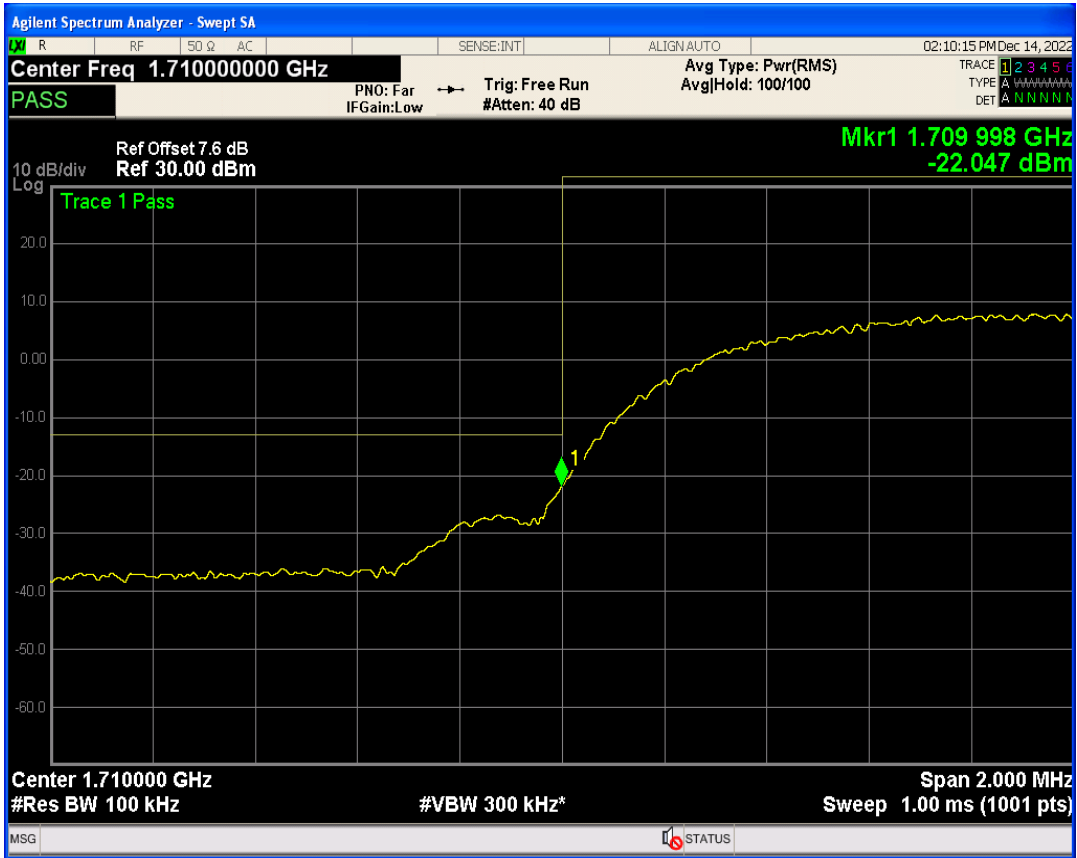

WCDMA Band2 Channel=9262

WCDMA Band2 Channel=9538

WCDMA Band4 Channel=1513

WCDMA Band4 Channel=1312

WCDMA Band5 Channel=4233

WCDMA Band5 Channel=4132

5 Out-of-band emissions

Band	Channel	Frequency (MHz)	Spur Freq (MHz)	Spur Level (dBm)	Limit (dBm)	Verdict
WCDMA Band2	9262	1852.4	19924.11	-23.85	-13	PASS
WCDMA Band2	9400	1880	17094.86	-23.64	-13	PASS
WCDMA Band2	9538	1907.6	19918.62	-23.59	-13	PASS
WCDMA Band4	1312	1712.4	19863.21	-23.89	-13	PASS
WCDMA Band4	1413	1732.6	19934.10	-24.01	-13	PASS
WCDMA Band4	1513	1752.6	19921.62	-23.40	-13	PASS
WCDMA Band5	4132	826.4	3266.01	-29.59	-13	PASS
WCDMA Band5	4182	836.4	2802.16	-29.51	-13	PASS
WCDMA Band5	4233	846.6	6713.14	-30.01	-13	PASS

WCDMA Band2 Channel=9400

WCDMA Band2 Channel=9262

WCDMA Band2 Channel=9538

WCDMA Band4 Channel=1312

WCDMA Band4 Channel=1513

WCDMA Band4 Channel=1413

WCDMA Band5 Channel=4182

WCDMA Band5 Channel=4132