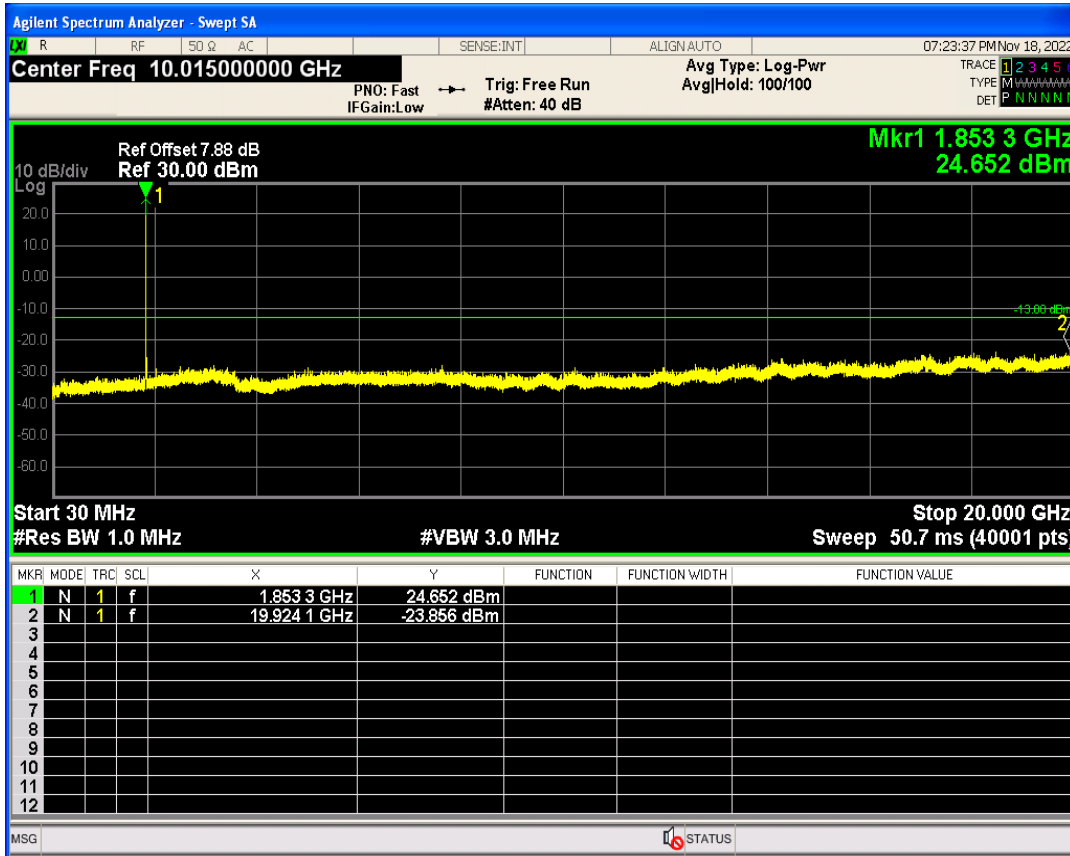

WCDMA Band2 Channel=9262

WCDMA Band2 Channel=9538

WCDMA Band4 Channel=1513

WCDMA Band4 Channel=1312

WCDMA Band5 Channel=4233

WCDMA Band5 Channel=4132

5 Out-of-band emissions

Band	Channel	Frequency (MHz)	Spur Freq (MHz)	Spur Level (dBm)	Limit (dBm)	Verdict
WCDMA Band2	9262	1852.4	19924.11	-23.85	-13	PASS
WCDMA Band2	9400	1880	17094.86	-23.64	-13	PASS
WCDMA Band2	9538	1907.6	19918.62	-23.59	-13	PASS
WCDMA Band4	1312	1712.4	19863.21	-23.89	-13	PASS
WCDMA Band4	1413	1732.6	19934.10	-24.01	-13	PASS
WCDMA Band4	1513	1752.6	19921.62	-23.40	-13	PASS
WCDMA Band5	4132	826.4	3266.01	-29.59	-13	PASS
WCDMA Band5	4182	836.4	2802.16	-29.51	-13	PASS
WCDMA Band5	4233	846.6	6713.14	-30.01	-13	PASS

WCDMA Band2 Channel=9400

WCDMA Band2 Channel=9262

WCDMA Band2 Channel=9538

WCDMA Band4 Channel=1312

WCDMA Band4 Channel=1513

WCDMA Band4 Channel=1413

WCDMA Band5 Channel=4182

WCDMA Band5 Channel=4132