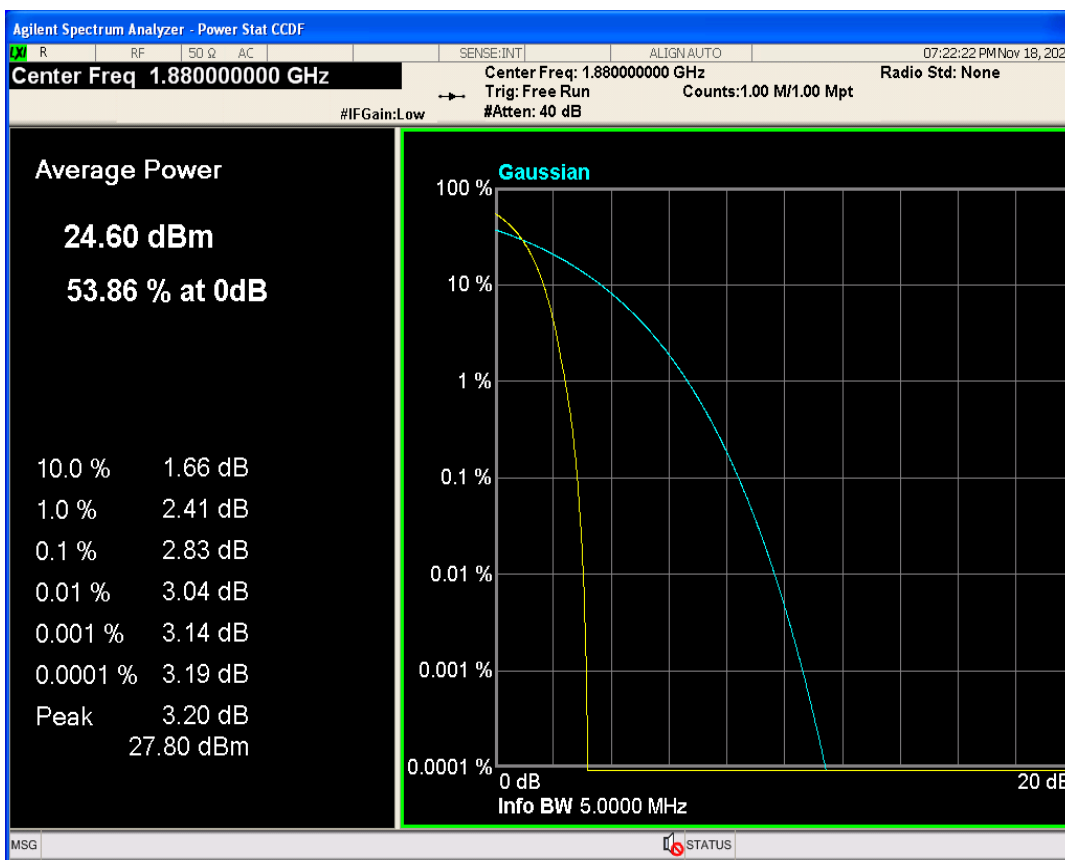

2 Peak-to-Average Ratio

Band	Channel	Frequency (MHz)	Result (dB)	high Limit (dB)	Verdict
WCDMA Band2	9262	1852.4	2.71	13	PASS
WCDMA Band2	9400	1880	2.83	13	PASS
WCDMA Band2	9538	1907.6	2.89	13	PASS
WCDMA Band4	1312	1712.4	2.87	13	PASS
WCDMA Band4	1413	1732.6	2.92	13	PASS
WCDMA Band4	1513	1752.6	2.85	13	PASS
WCDMA Band5	4132	826.4	2.91	13	PASS
WCDMA Band5	4182	836.4	2.93	13	PASS
WCDMA Band5	4233	846.6	3.00	13	PASS

WCDMA Band2 Channel=9262

WCDMA Band2 Channel=9538

WCDMA Band2 Channel=9400

WCDMA Band4 Channel=1413

WCDMA Band4 Channel=1312

WCDMA Band4 Channel=1513

WCDMA Band5 Channel=4182

WCDMA Band5 Channel=4132