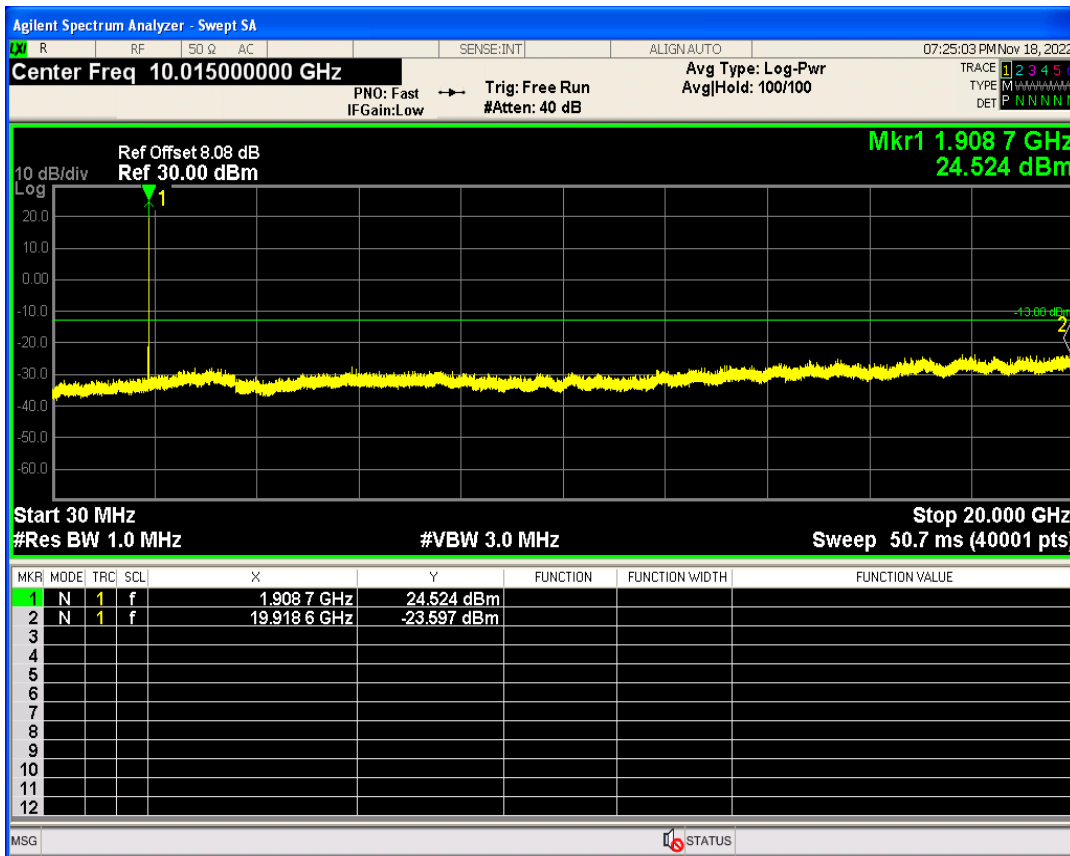

WCDMA Band2 Channel=9262

WCDMA Band2 Channel=9538

WCDMA Band4 Channel=1513

WCDMA Band4 Channel=1312

WCDMA Band5 Channel=4233

WCDMA Band5 Channel=4132

5 Out-of-band emissions

Band	Channel	Frequency (MHz)	Spur Freq (MHz)	Spur Level (dBm)	Limit (dBm)	Verdict
WCDMA Band2	9262	1852.4	19924.11	-23.85	-13	PASS
WCDMA Band2	9400	1880	17094.86	-23.64	-13	PASS
WCDMA Band2	9538	1907.6	19918.62	-23.59	-13	PASS
WCDMA Band4	1312	1712.4	19863.21	-23.89	-13	PASS
WCDMA Band4	1413	1732.6	19934.10	-24.01	-13	PASS
WCDMA Band4	1513	1752.6	19921.62	-23.40	-13	PASS
WCDMA Band5	4132	826.4	3266.01	-29.59	-13	PASS
WCDMA Band5	4182	836.4	2802.16	-29.51	-13	PASS
WCDMA Band5	4233	846.6	6713.14	-30.01	-13	PASS

WCDMA Band2 Channel=9400

WCDMA Band2 Channel=9262

WCDMA Band2 Channel=9538

WCDMA Band4 Channel=1312

WCDMA Band4 Channel=1513

WCDMA Band4 Channel=1413

WCDMA Band5 Channel=4182

WCDMA Band5 Channel=4132