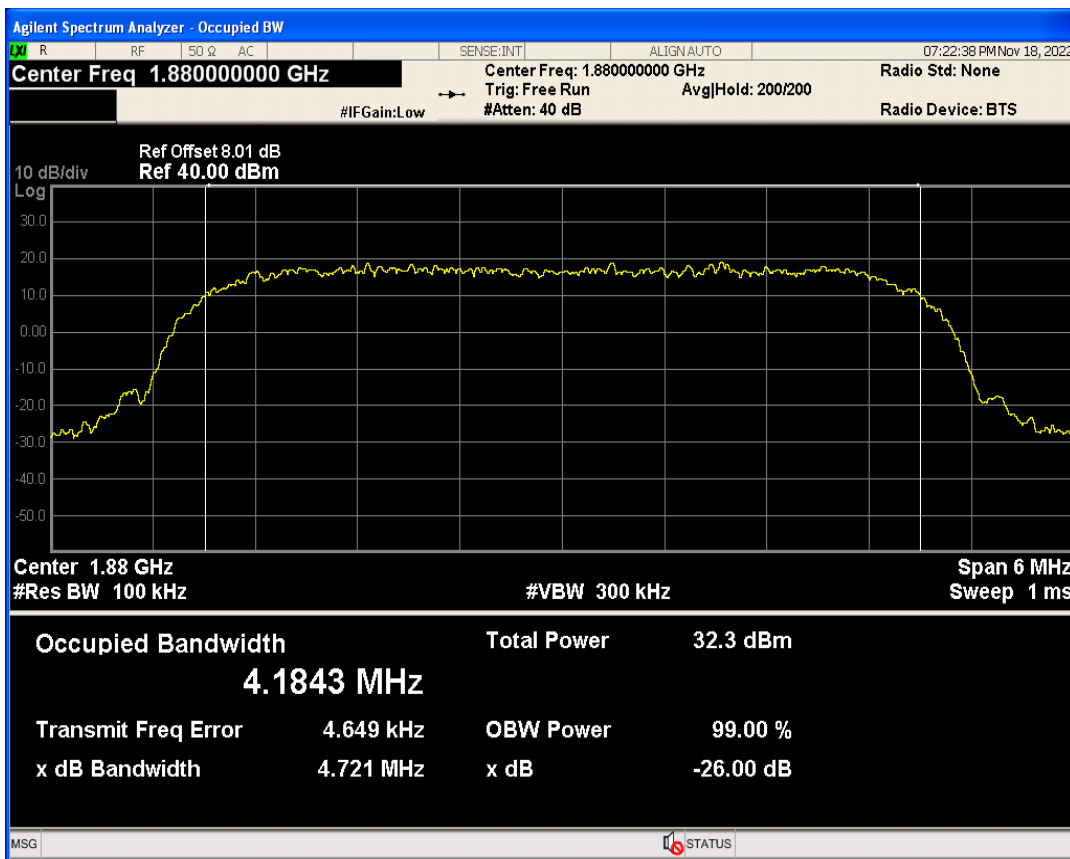

WCDMA Band2 Channel=9400