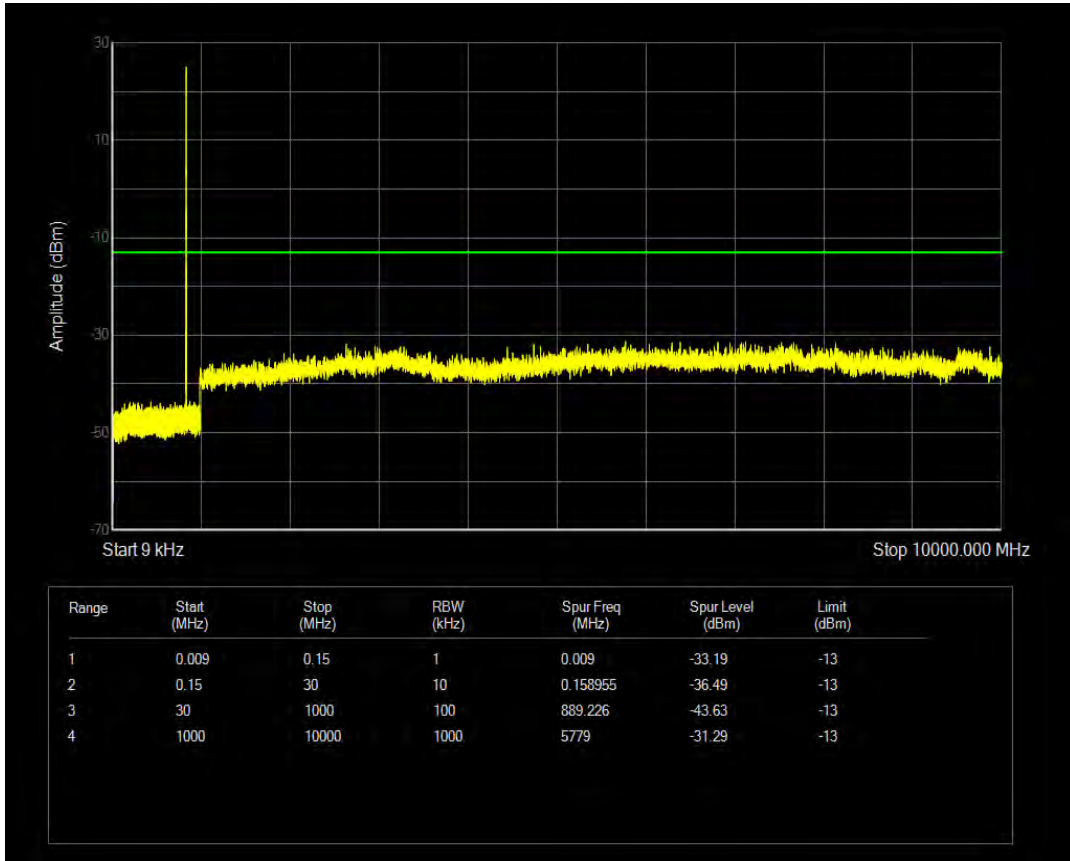

Band5 QAM16 BW=1.4MHz Channel=20525 RB Size=6 Position=#0

Band5 QPSK BW=1.4MHz Channel=20643 RB Size=1 Position=#0

Band5 QPSK BW=1.4MHz Channel=20643 RB Size=6 Position=#0

Band5 QAM16 BW=1.4MHz Channel=20643 RB Size=1 Position=#0

Band5 QAM16 BW=1.4MHz Channel=20643 RB Size=6 Position=#0

Band5 QPSK BW=3MHz Channel=20415 RB Size=1 Position=#0

Band5 QPSK BW=3MHz Channel=20415 RB Size=15 Position=#0

Band5 QAM16 BW=3MHz Channel=20415 RB Size=1 Position=#0