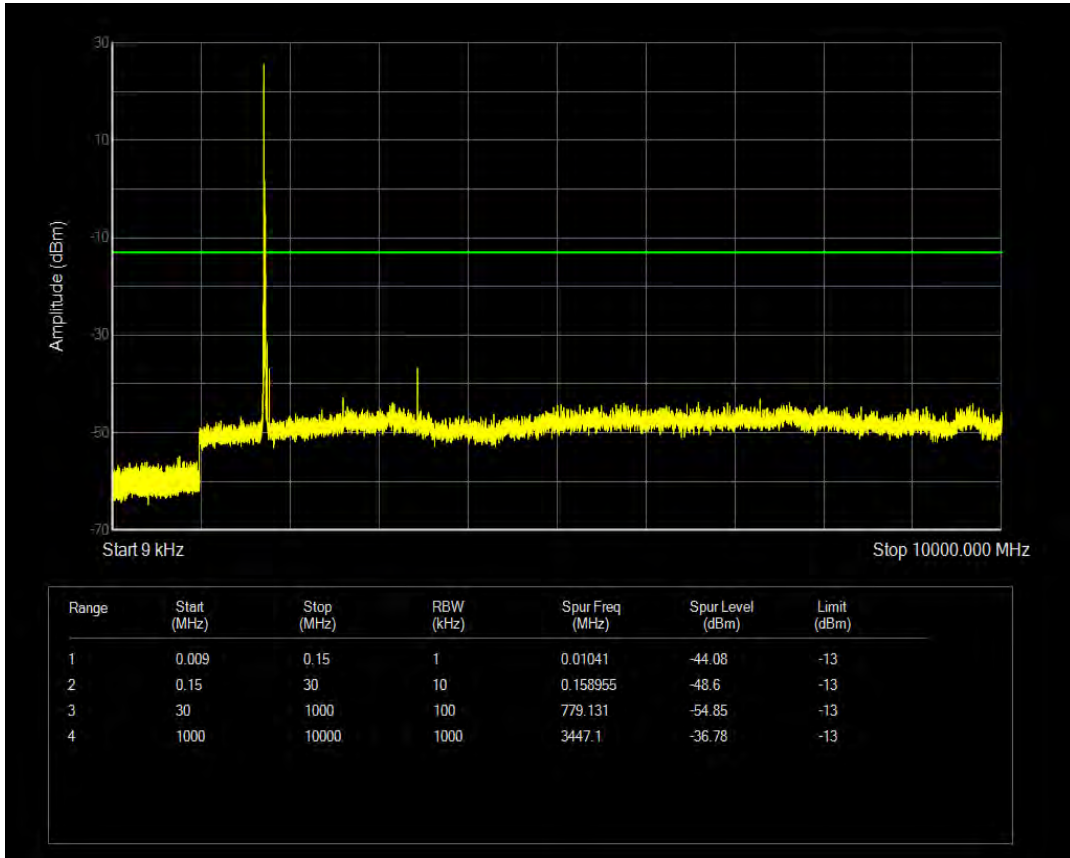

Band4 QPSK BW=20MHz Channel=20050 RB Size=1 Position=#0

Band4 QAM16 BW=15MHz Channel=20325 RB Size=75 Position=#0

Band4 QPSK BW=20MHz Channel=20050 RB Size=100 Position=#0

Band4 QAM16 BW=20MHz Channel=20050 RB Size=100 Position=#0

Band4 QAM16 BW=20MHz Channel=20050 RB Size=1 Position=#0

Band4 QPSK BW=20MHz Channel=20175 RB Size=1 Position=#0

Band4 QPSK BW=20MHz Channel=20175 RB Size=100 Position=#0

Band4 QAM16 BW=20MHz Channel=20175 RB Size=1 Position=#0