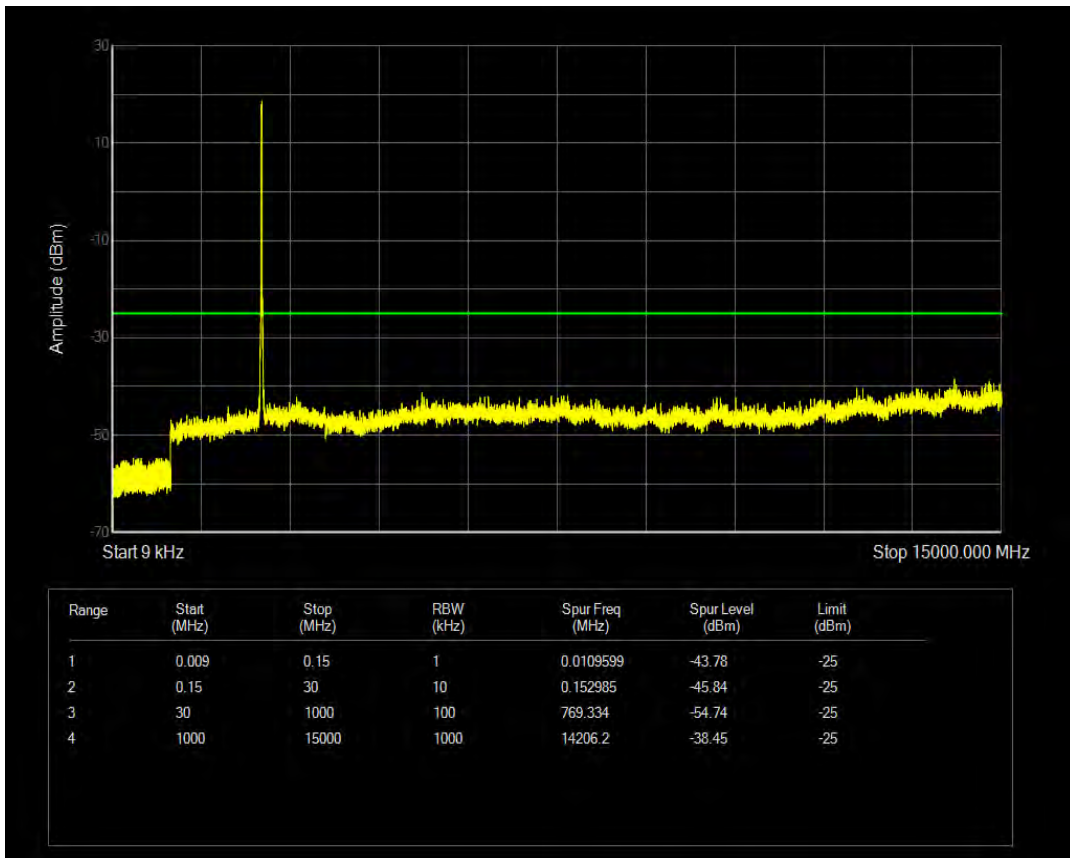

Band7 QAM16 BW=15MHz Channel=21100 RB Size=75 Position=#0

Band7 QPSK BW=15MHz Channel=21375 RB Size=1 Position=#0