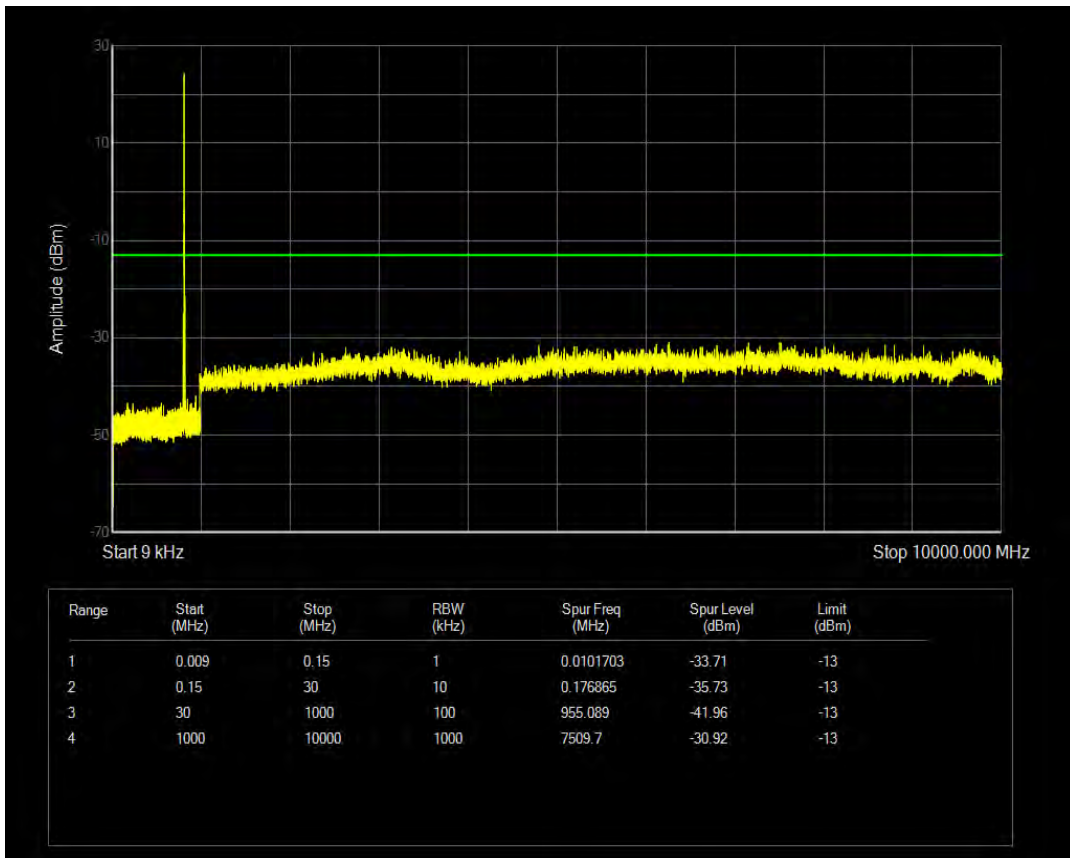

Band5 QPSK BW=5MHz Channel=20425 RB Size=1 Position=#0

Band5 QAM16 BW=5MHz Channel=20425 RB Size=1 Position=#0