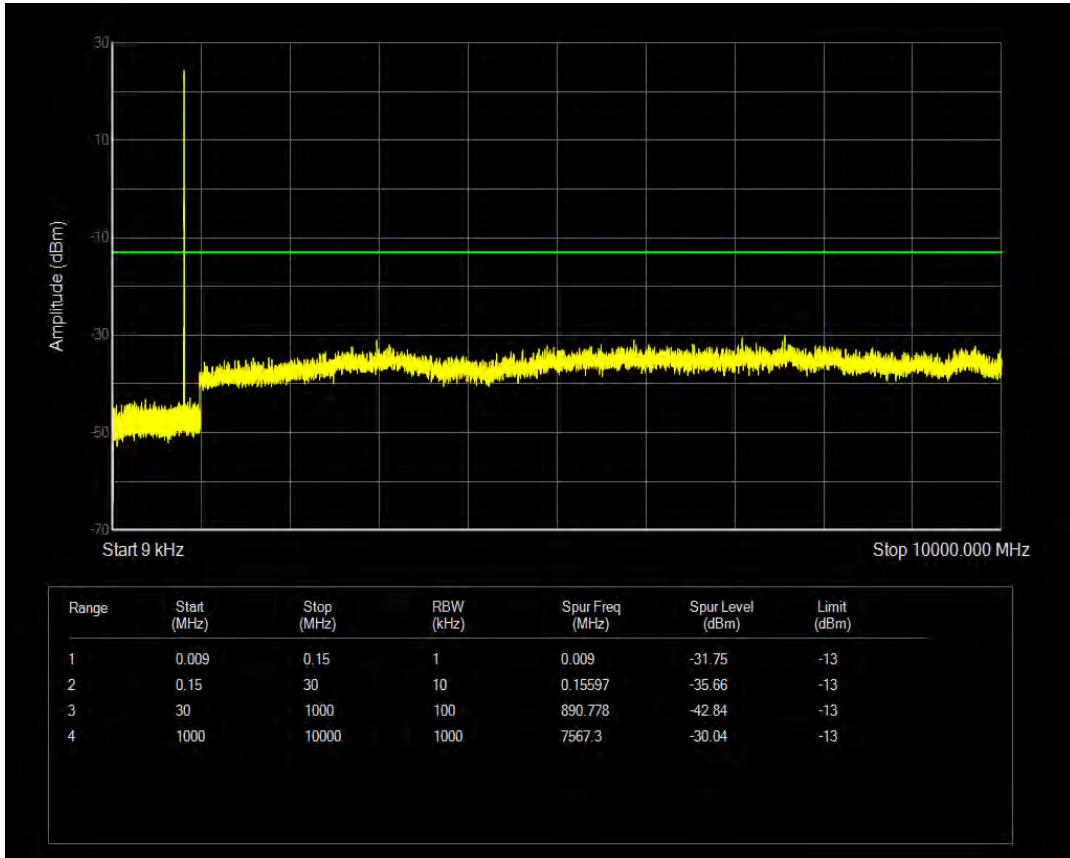

Band5 QAM16 BW=1.4MHz Channel=20643 RB Size=6 Position=#0

Band5 QPSK BW=3MHz Channel=20415 RB Size=1 Position=#0

Band5 QPSK BW=3MHz Channel=20415 RB Size=15 Position=#0

Band5 QAM16 BW=3MHz Channel=20415 RB Size=1 Position=#0