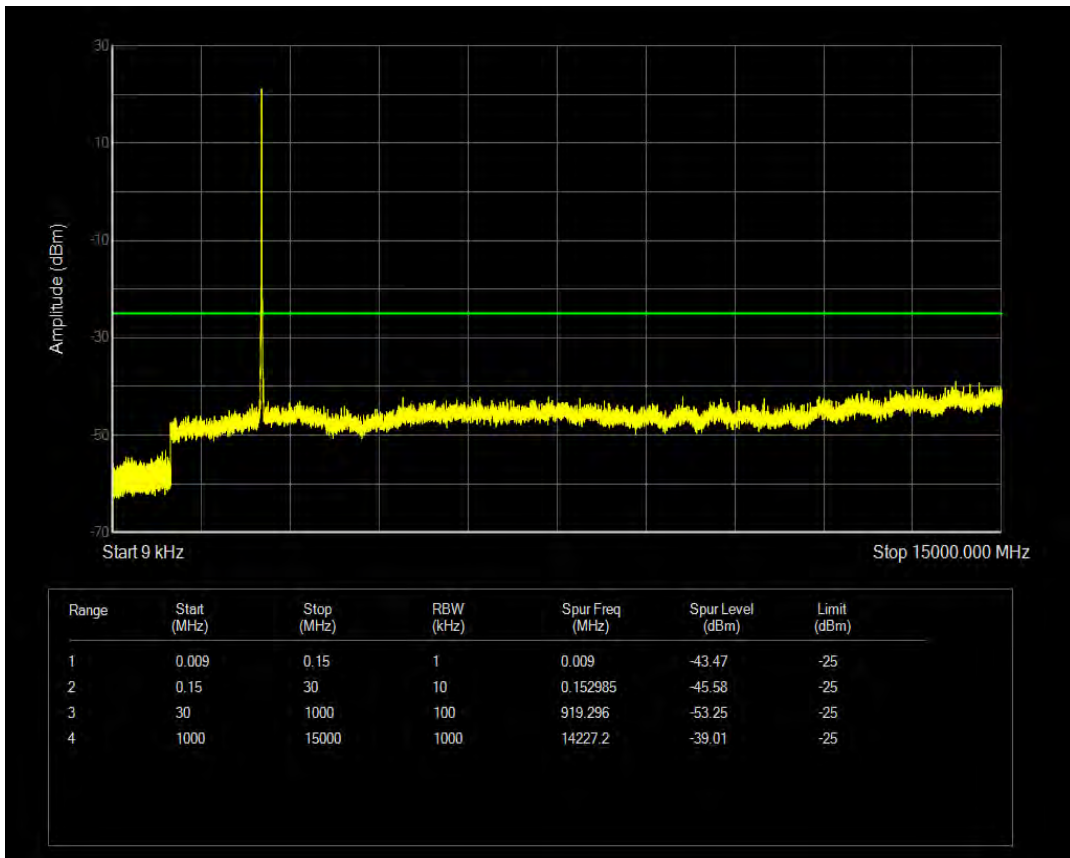

Band7 QAM16 BW=5MHz Channel=21425 RB Size=25 Position=#0

Band7 QPSK BW=10MHz Channel=20800 RB Size=50 Position=#0

Band7 QPSK BW=10MHz Channel=20800 RB Size=1 Position=#0

Band7 QAM16 BW=10MHz Channel=20800 RB Size=1 Position=#0

Band7 QAM16 BW=10MHz Channel=20800 RB Size=50 Position=#0

Band7 QPSK BW=10MHz Channel=21100 RB Size=1 Position=#0

Band7 QPSK BW=10MHz Channel=21100 RB Size=50 Position=#0

Band7 QAM16 BW=10MHz Channel=21100 RB Size=1 Position=#0