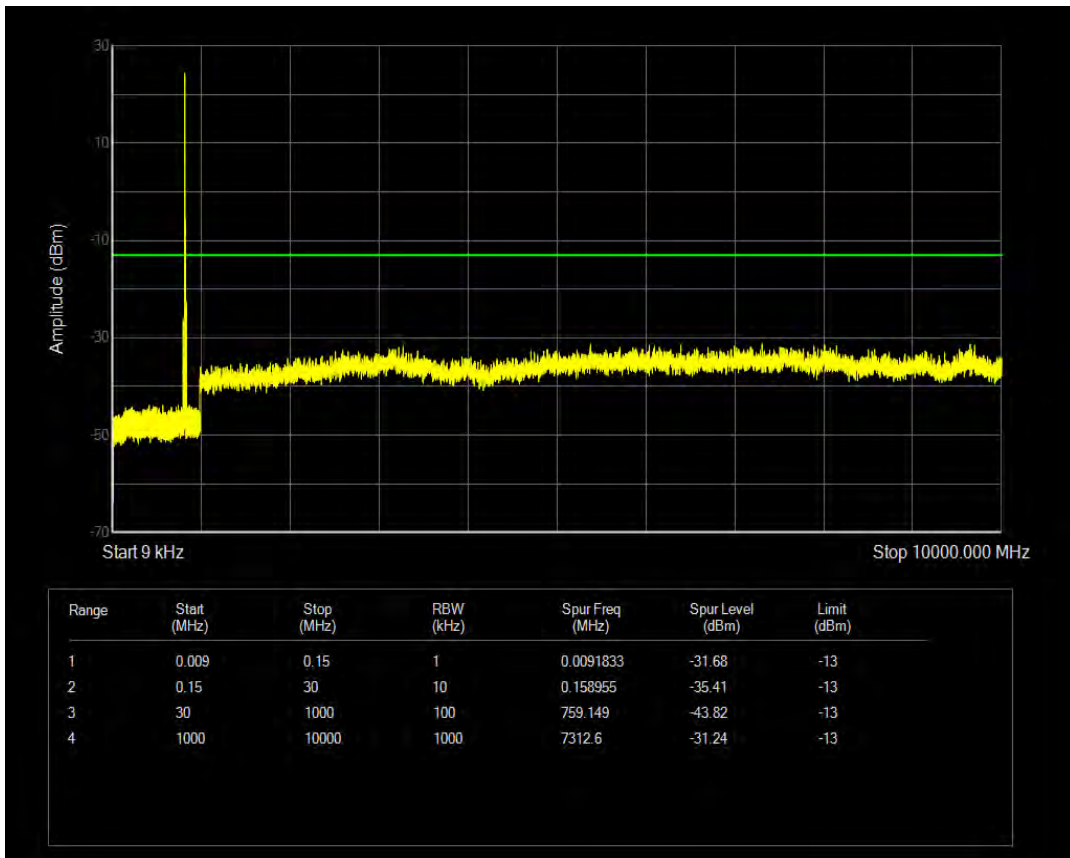

Band5 QAM16 BW=5MHz Channel=20625 RB Size=1 Position=#0

Band5 QPSK BW=10MHz Channel=20450 RB Size=1 Position=#0

Band5 QAM16 BW=10MHz Channel=20450 RB Size=1 Position=#0

Band5 QPSK BW=10MHz Channel=20450 RB Size=50 Position=#0

Band5 QAM16 BW=10MHz Channel=20450 RB Size=50 Position=#0

Band5 QPSK BW=10MHz Channel=20525 RB Size=50 Position=#0

Band5 QPSK BW=10MHz Channel=20525 RB Size=1 Position=#0

Band5 QAM16 BW=10MHz Channel=20525 RB Size=1 Position=#0