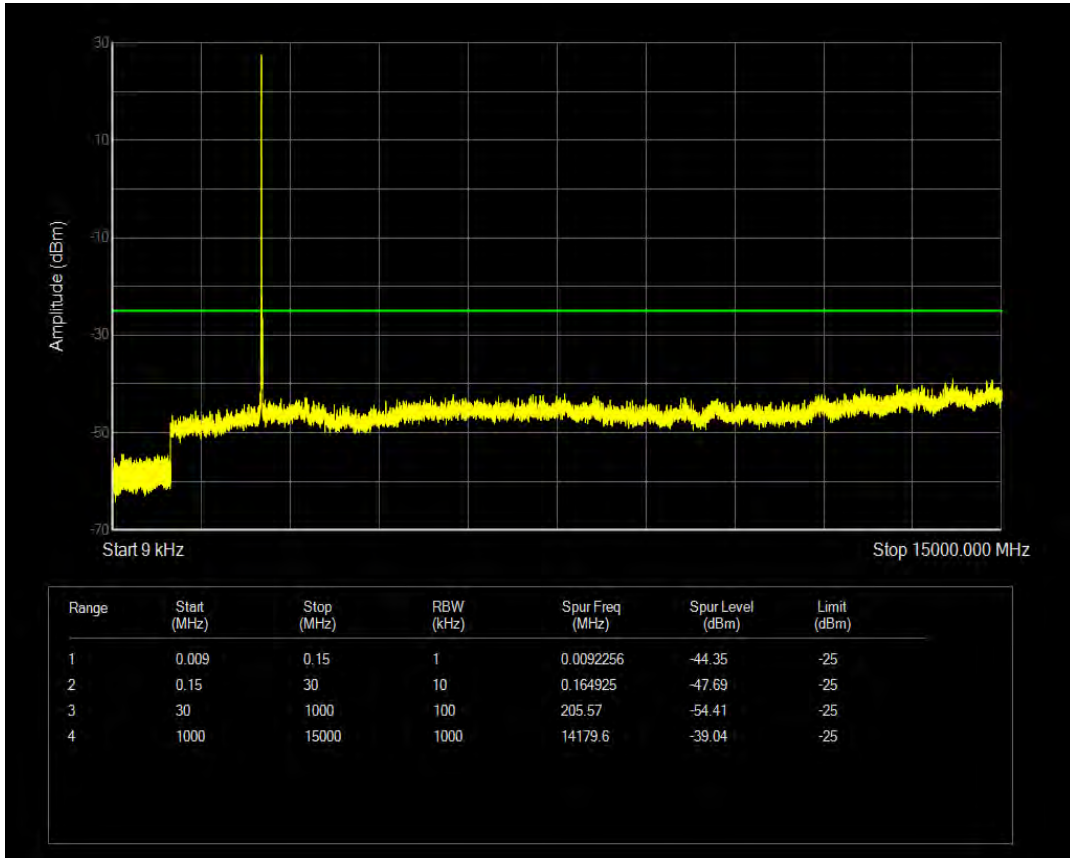

Band7 QAM16 BW=5MHz Channel=21425 RB Size=25 Position=#0

Band7 QPSK BW=10MHz Channel=20800 RB Size=50 Position=#0

Band7 QPSK BW=10MHz Channel=20800 RB Size=1 Position=#0

Band7 QAM16 BW=10MHz Channel=20800 RB Size=1 Position=#0

Band7 QAM16 BW=10MHz Channel=20800 RB Size=50 Position=#0

Band7 QPSK BW=10MHz Channel=21100 RB Size=1 Position=#0

Band7 QPSK BW=10MHz Channel=21100 RB Size=50 Position=#0

Band7 QAM16 BW=10MHz Channel=21100 RB Size=1 Position=#0