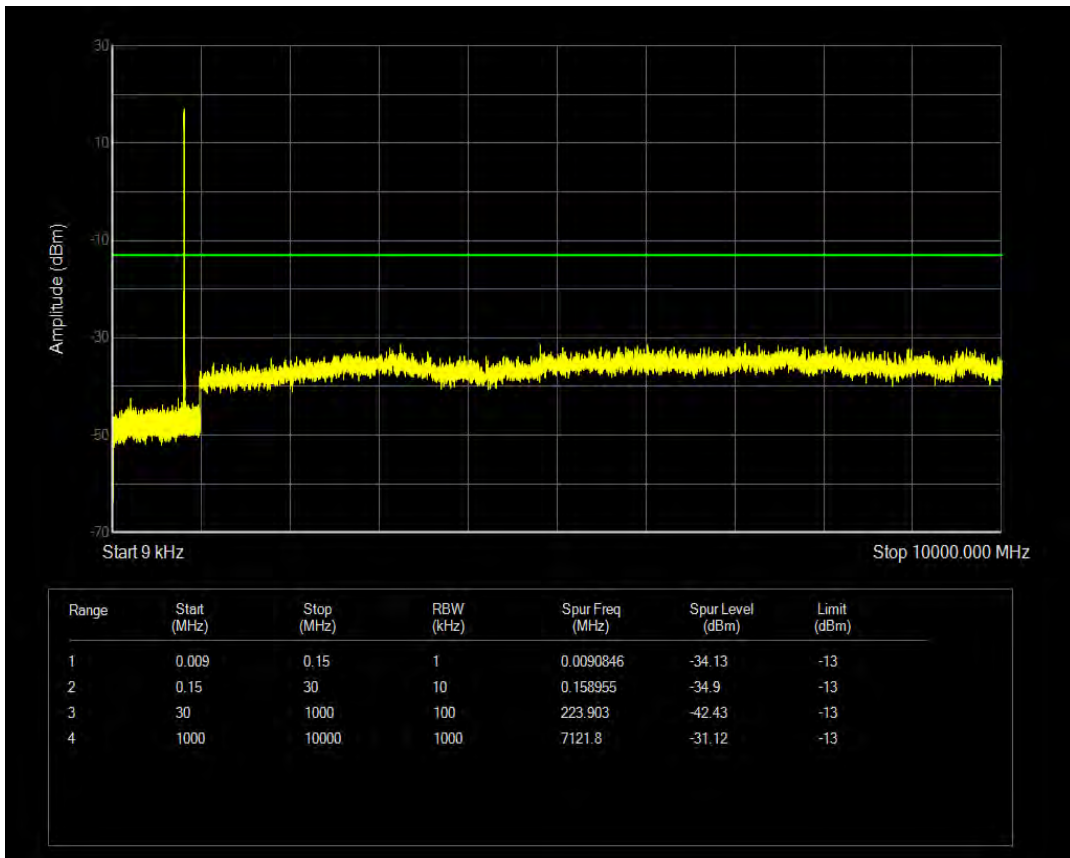

Band5 QPSK BW=3MHz Channel=20415 RB Size=15 Position=#0

Band5 QAM16 BW=3MHz Channel=20415 RB Size=1 Position=#0