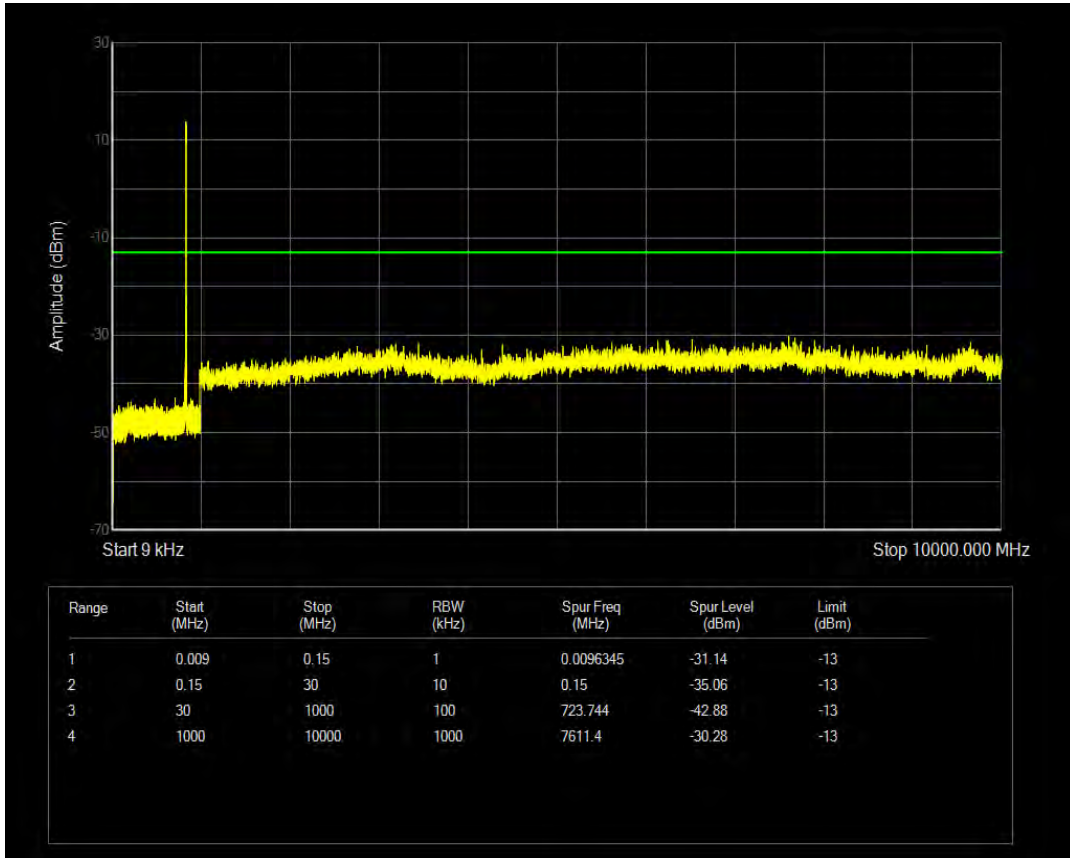

Band5 QAM16 BW=5MHz Channel=20525 RB Size=25 Position=#0

Band5 QPSK BW=5MHz Channel=20625 RB Size=1 Position=#0

Band5 QPSK BW=5MHz Channel=20625 RB Size=25 Position=#0

Band5 QAM16 BW=5MHz Channel=20625 RB Size=25 Position=#0