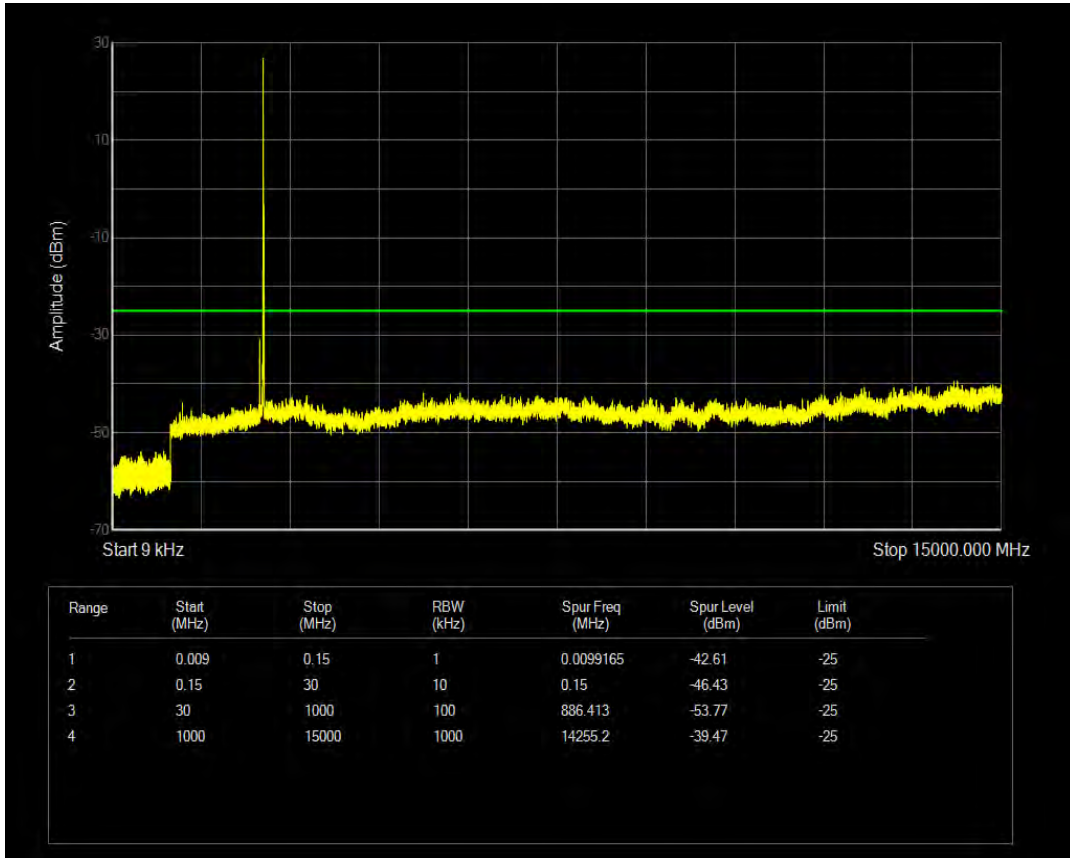

Band7 QAM16 BW=10MHz Channel=21100 RB Size=50 Position=#0

Band7 QPSK BW=10MHz Channel=21400 RB Size=50 Position=#0

Band7 QPSK BW=10MHz Channel=21400 RB Size=1 Position=#0

Band7 QAM16 BW=10MHz Channel=21400 RB Size=1 Position=#0