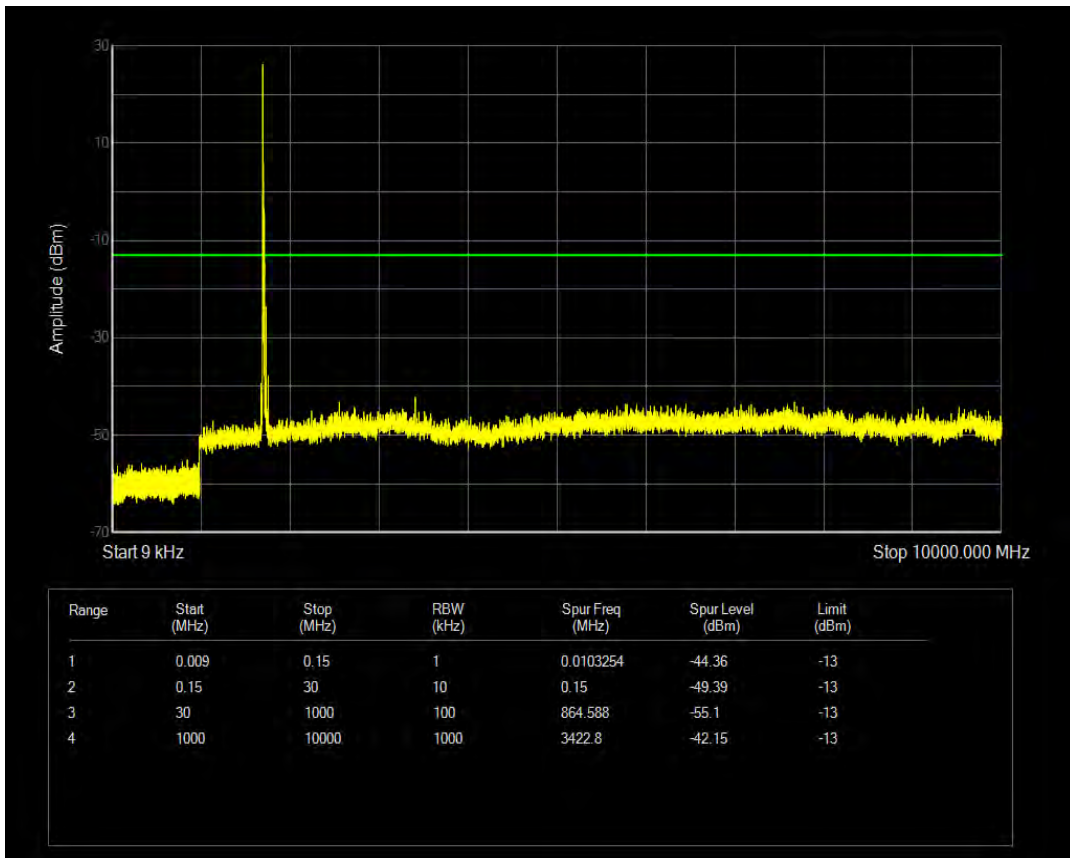

Band4 QPSK BW=20MHz Channel=20050 RB Size=1 Position=#0

Band4 QAM16 BW=15MHz Channel=20325 RB Size=75 Position=#0

Band4 QPSK BW=20MHz Channel=20050 RB Size=100 Position=#0

Band4 QAM16 BW=20MHz Channel=20050 RB Size=100 Position=#0

Band4 QAM16 BW=20MHz Channel=20050 RB Size=1 Position=#0

Band4 QPSK BW=20MHz Channel=20175 RB Size=1 Position=#0

Band4 QPSK BW=20MHz Channel=20175 RB Size=100 Position=#0

Band4 QAM16 BW=20MHz Channel=20175 RB Size=1 Position=#0