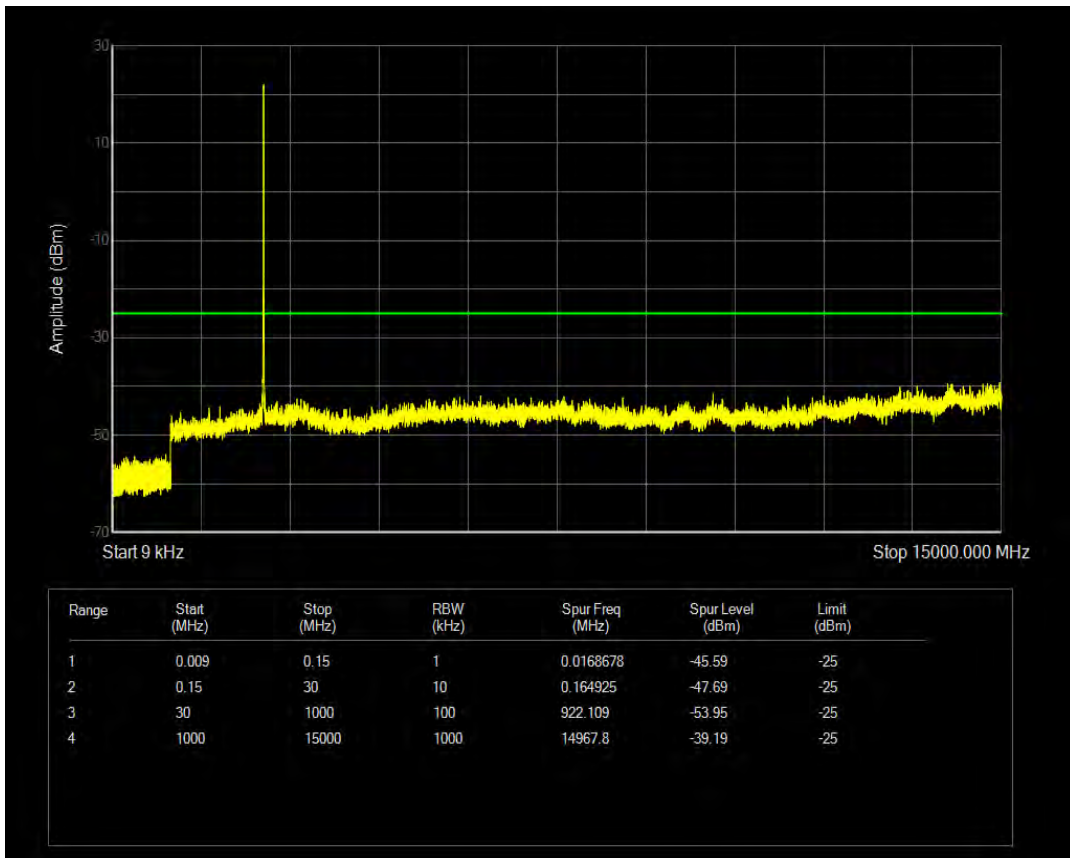

Band7 QPSK BW=5MHz Channel=21425 RB Size=25 Position=#0

Band7 QAM16 BW=5MHz Channel=21425 RB Size=1 Position=#0