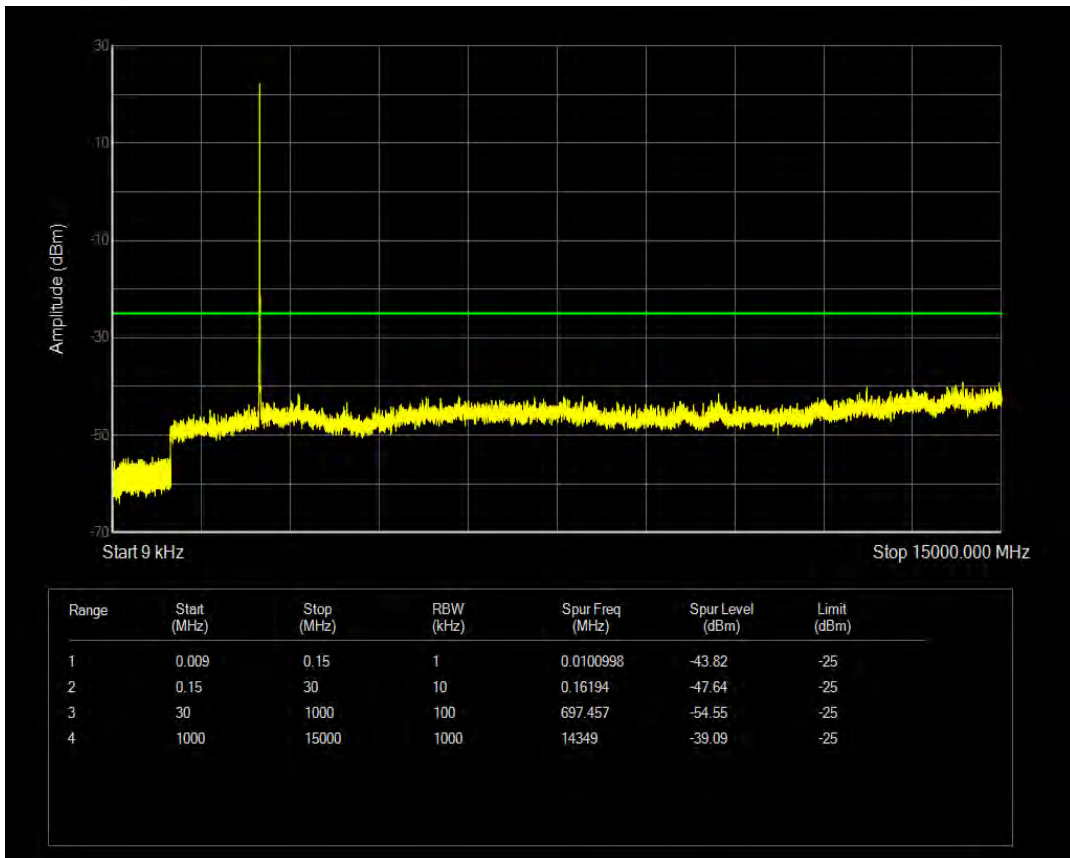

Band7 QPSK BW=5MHz Channel=20775 RB Size=25 Position=#0

Band7 QAM16 BW=5MHz Channel=20775 RB Size=1 Position=#0