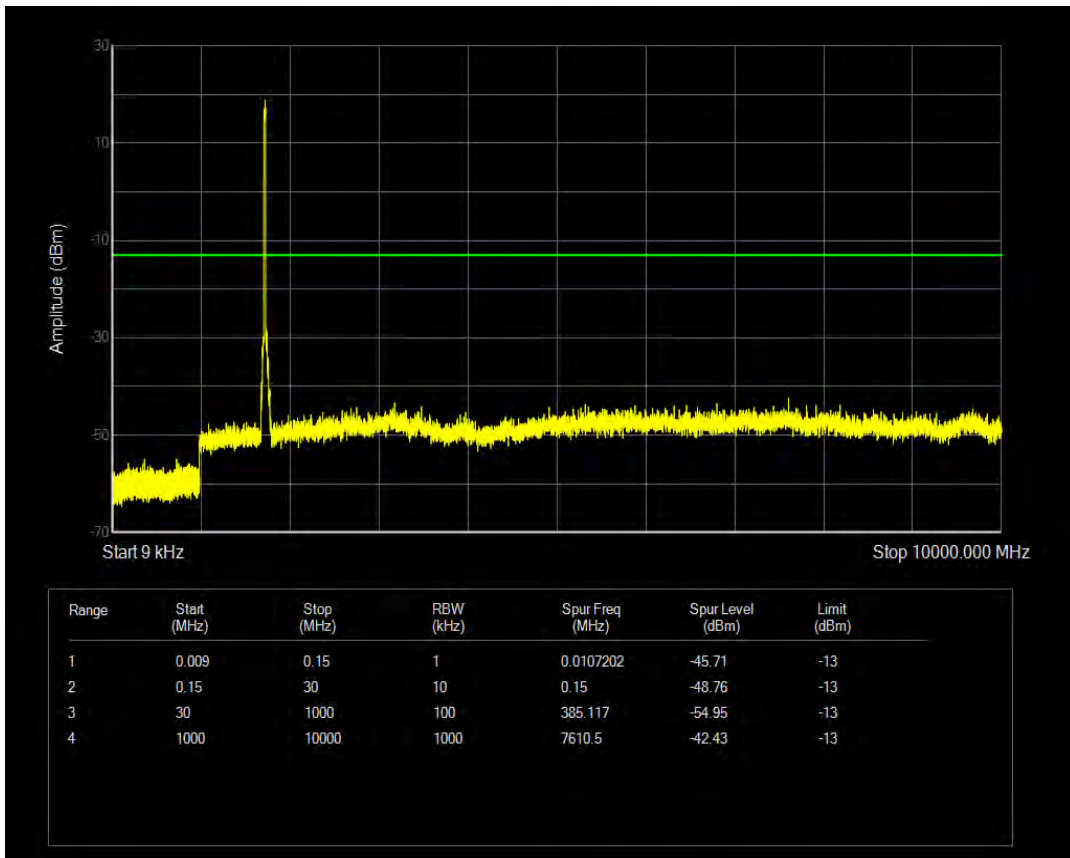

Band4 QAM16 BW=15MHz Channel=20175 RB Size=1 Position=#0

Band4 QPSK BW=15MHz Channel=20325 RB Size=1 Position=#0

Band4 QAM16 BW=15MHz Channel=20325 RB Size=1 Position=#0

Band4 QPSK BW=15MHz Channel=20325 RB Size=75 Position=#0

Band4 QPSK BW=20MHz Channel=20050 RB Size=1 Position=#0

Band4 QAM16 BW=15MHz Channel=20325 RB Size=75 Position=#0

Band4 QPSK BW=20MHz Channel=20050 RB Size=100 Position=#0

Band4 QAM16 BW=20MHz Channel=20050 RB Size=100 Position=#0

Band4 QAM16 BW=20MHz Channel=20050 RB Size=1 Position=#0

Band4 QPSK BW=20MHz Channel=20175 RB Size=1 Position=#0

Band4 QPSK BW=20MHz Channel=20175 RB Size=100 Position=#0

Band4 QAM16 BW=20MHz Channel=20175 RB Size=1 Position=#0