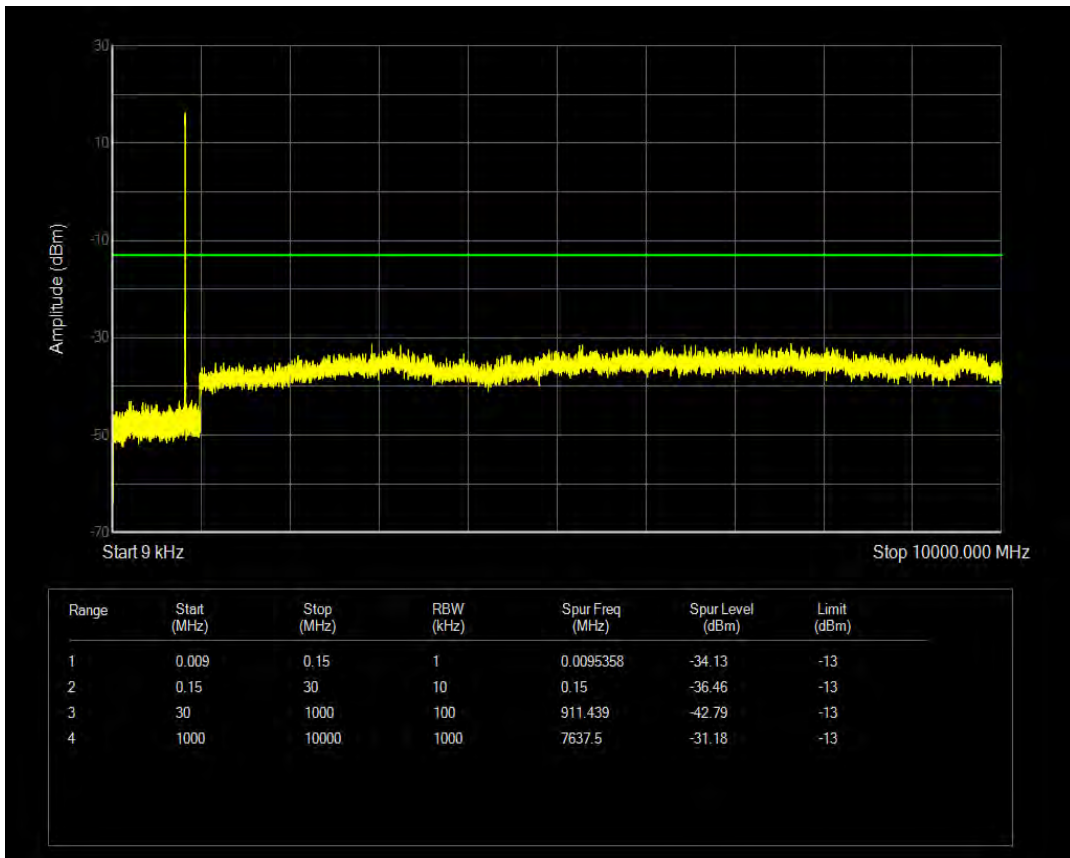

Band5 QPSK BW=3MHz Channel=20525 RB Size=15 Position=#0

Band5 QAM16 BW=3MHz Channel=20525 RB Size=1 Position=#0