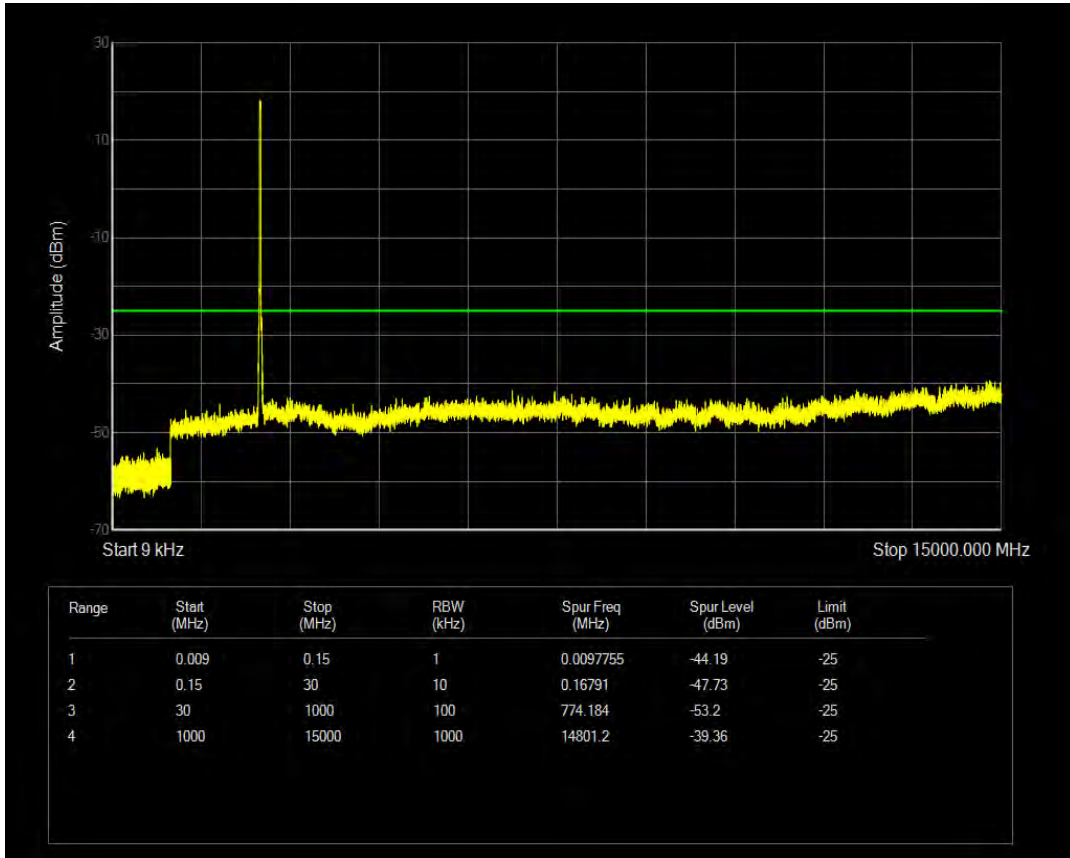

Band7 QPSK BW=20MHz Channel=20850 RB Size=100 Position=#0

Band7 QPSK BW=20MHz Channel=20850 RB Size=1 Position=#0