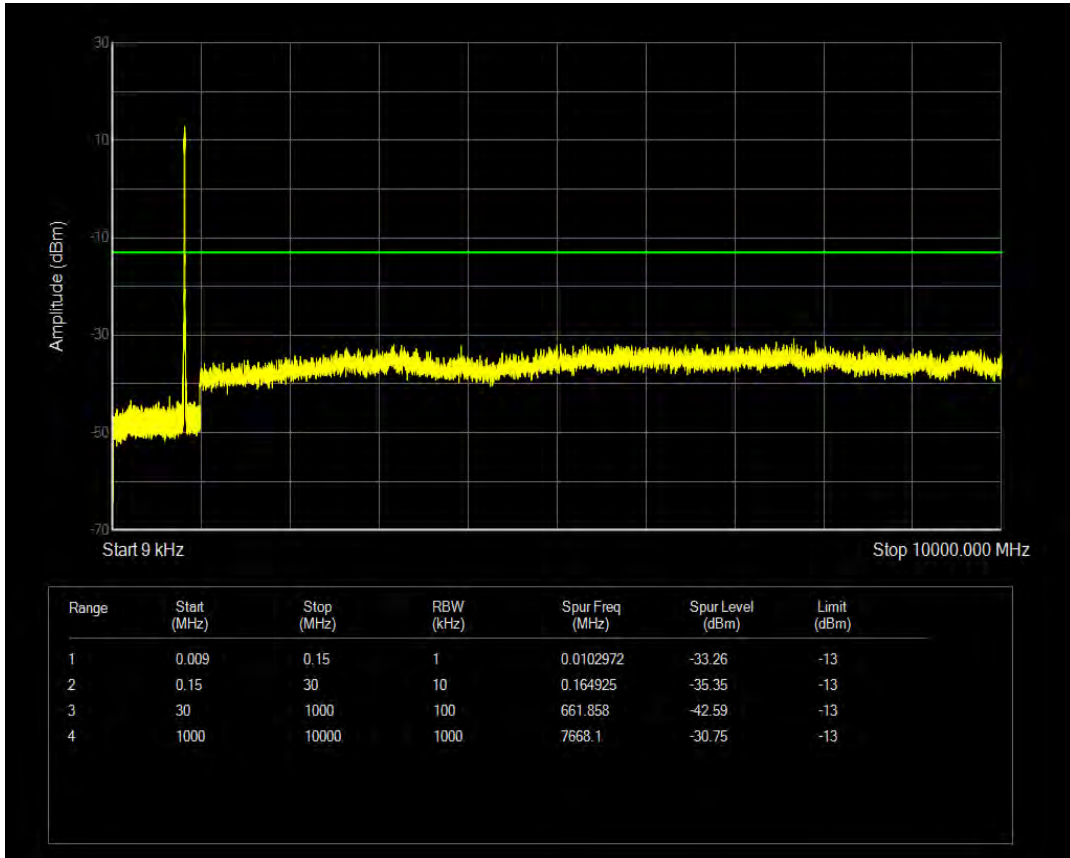

Band5 QAM16 BW=5MHz Channel=20625 RB Size=1 Position=#0

Band5 QPSK BW=10MHz Channel=20450 RB Size=1 Position=#0

Band5 QAM16 BW=10MHz Channel=20450 RB Size=1 Position=#0

Band5 QPSK BW=10MHz Channel=20450 RB Size=50 Position=#0

Band5 QAM16 BW=10MHz Channel=20450 RB Size=50 Position=#0

Band5 QPSK BW=10MHz Channel=20525 RB Size=50 Position=#0

Band5 QPSK BW=10MHz Channel=20525 RB Size=1 Position=#0

Band5 QAM16 BW=10MHz Channel=20525 RB Size=1 Position=#0