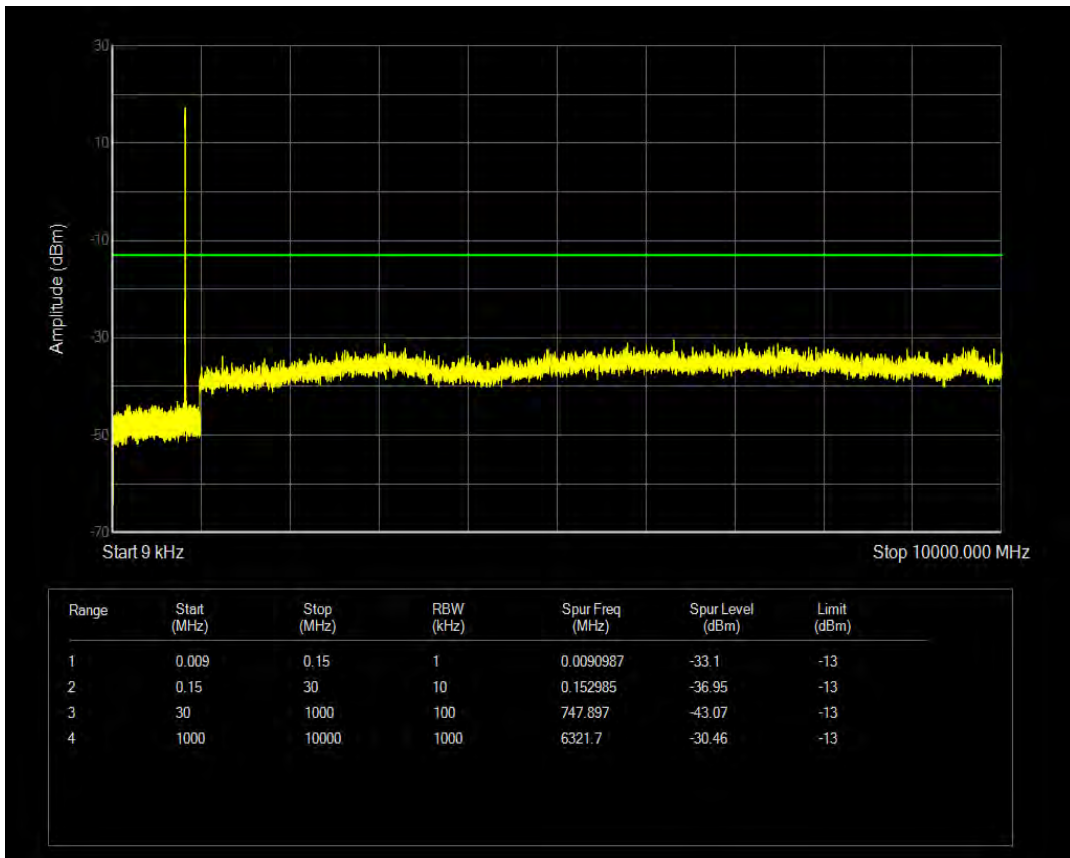

Band5 QAM16 BW=3MHz Channel=20525 RB Size=15 Position=#0

Band5 QPSK BW=3MHz Channel=20635 RB Size=1 Position=#0