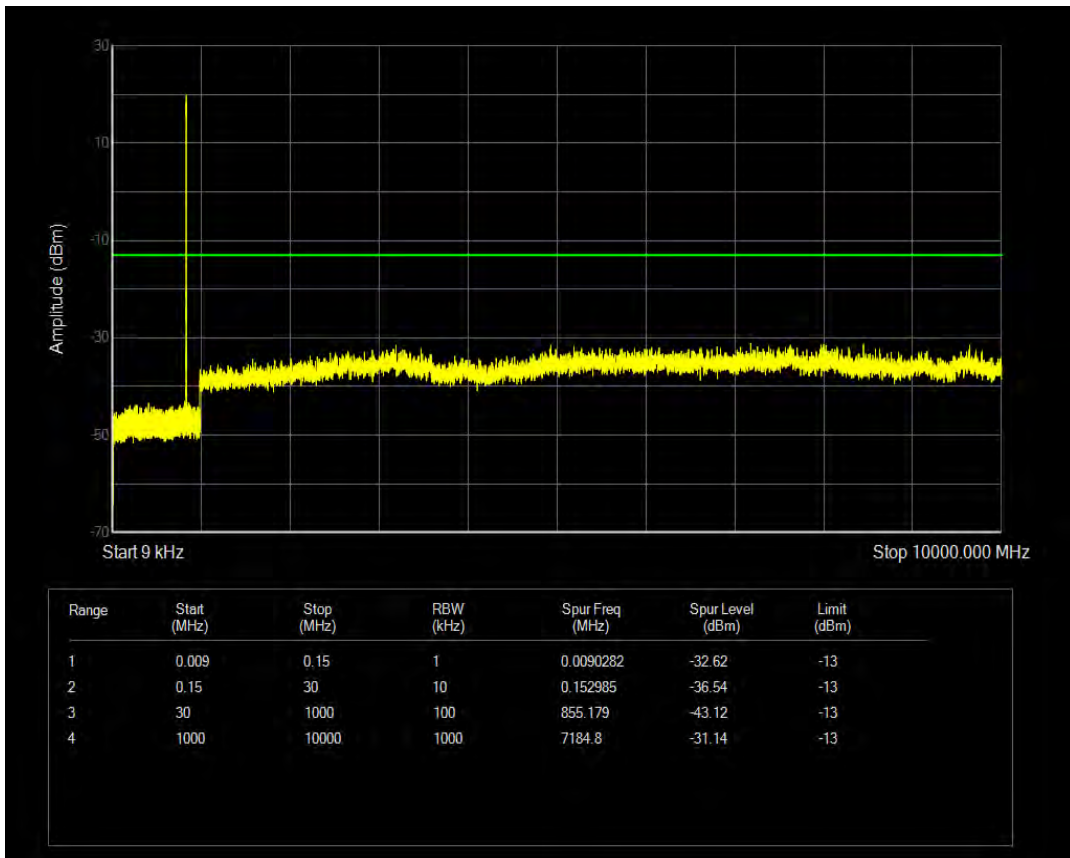

Band5 QAM16 BW=1.4MHz Channel=20525 RB Size=6 Position=#0

Band5 QPSK BW=1.4MHz Channel=20643 RB Size=1 Position=#0

Band5 QPSK BW=1.4MHz Channel=20643 RB Size=6 Position=#0

Band5 QAM16 BW=1.4MHz Channel=20643 RB Size=1 Position=#0

Band5 QAM16 BW=1.4MHz Channel=20643 RB Size=6 Position=#0

Band5 QPSK BW=3MHz Channel=20415 RB Size=1 Position=#0

Band5 QPSK BW=3MHz Channel=20415 RB Size=15 Position=#0

Band5 QAM16 BW=3MHz Channel=20415 RB Size=1 Position=#0