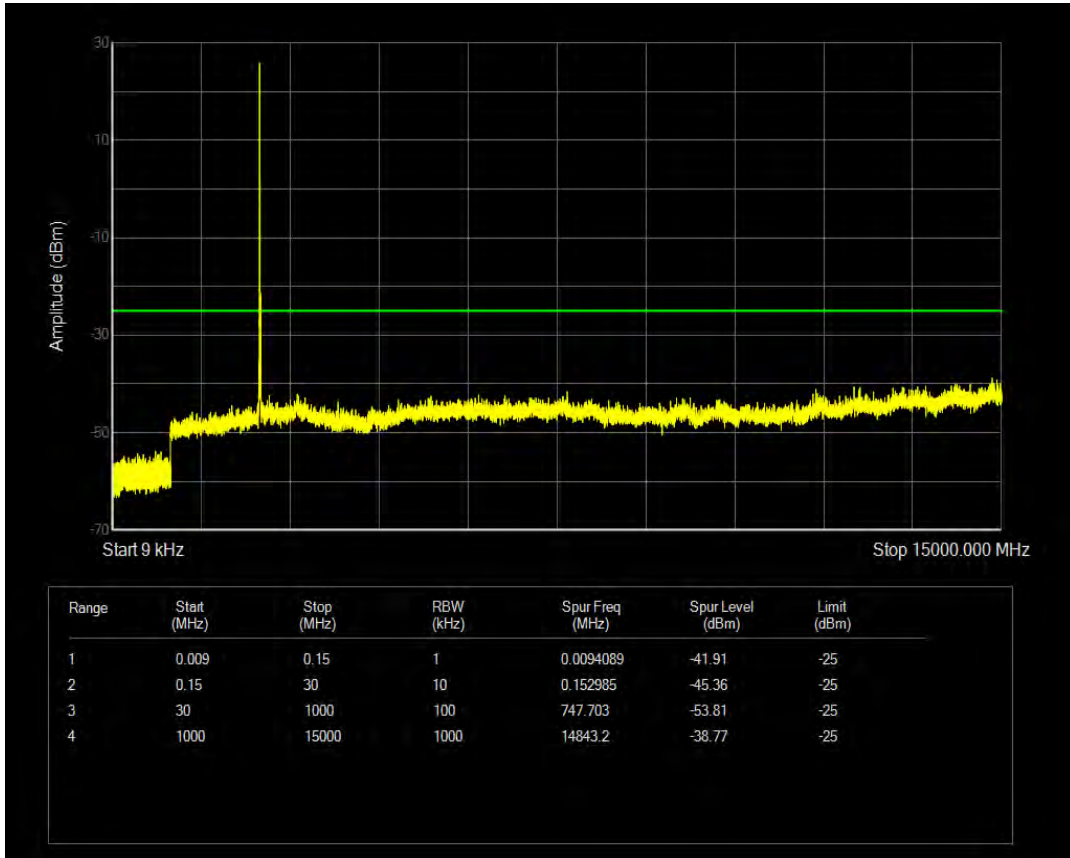

Band7 QAM16 BW=5MHz Channel=21425 RB Size=25 Position=#0

Band7 QPSK BW=10MHz Channel=20800 RB Size=50 Position=#0

Band7 QPSK BW=10MHz Channel=20800 RB Size=1 Position=#0

Band7 QAM16 BW=10MHz Channel=20800 RB Size=1 Position=#0