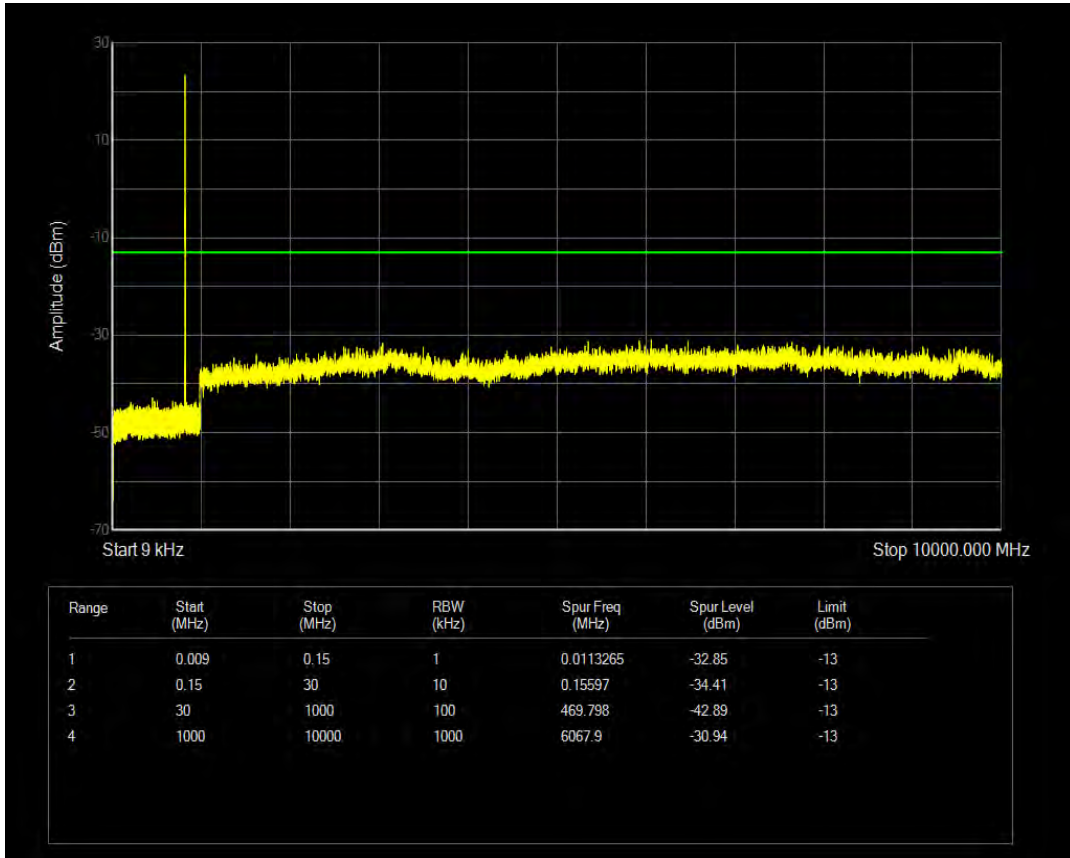

Band5 QPSK BW=3MHz Channel=20525 RB Size=1 Position=#0

Band5 QAM16 BW=3MHz Channel=20415 RB Size=15 Position=#0

Band5 QPSK BW=3MHz Channel=20525 RB Size=15 Position=#0

Band5 QAM16 BW=3MHz Channel=20525 RB Size=1 Position=#0