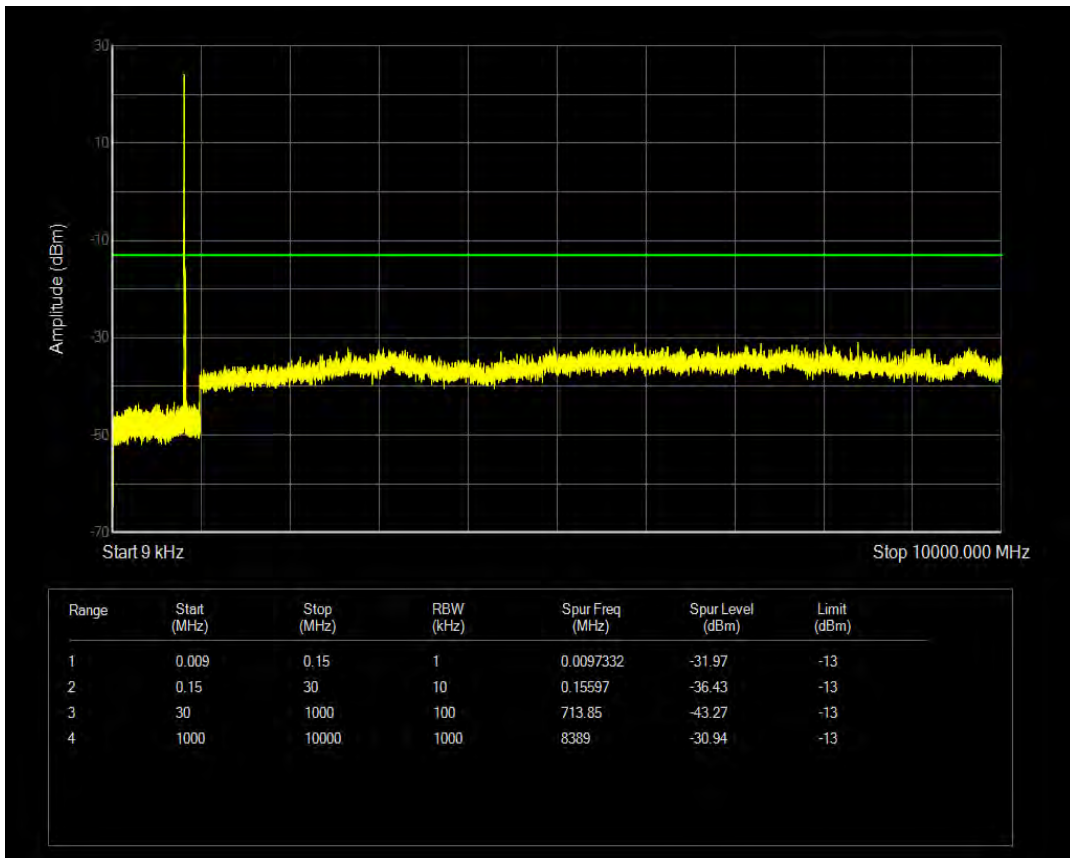

Band5 QAM16 BW=10MHz Channel=20450 RB Size=1 Position=#0

Band5 QPSK BW=10MHz Channel=20450 RB Size=50 Position=#0