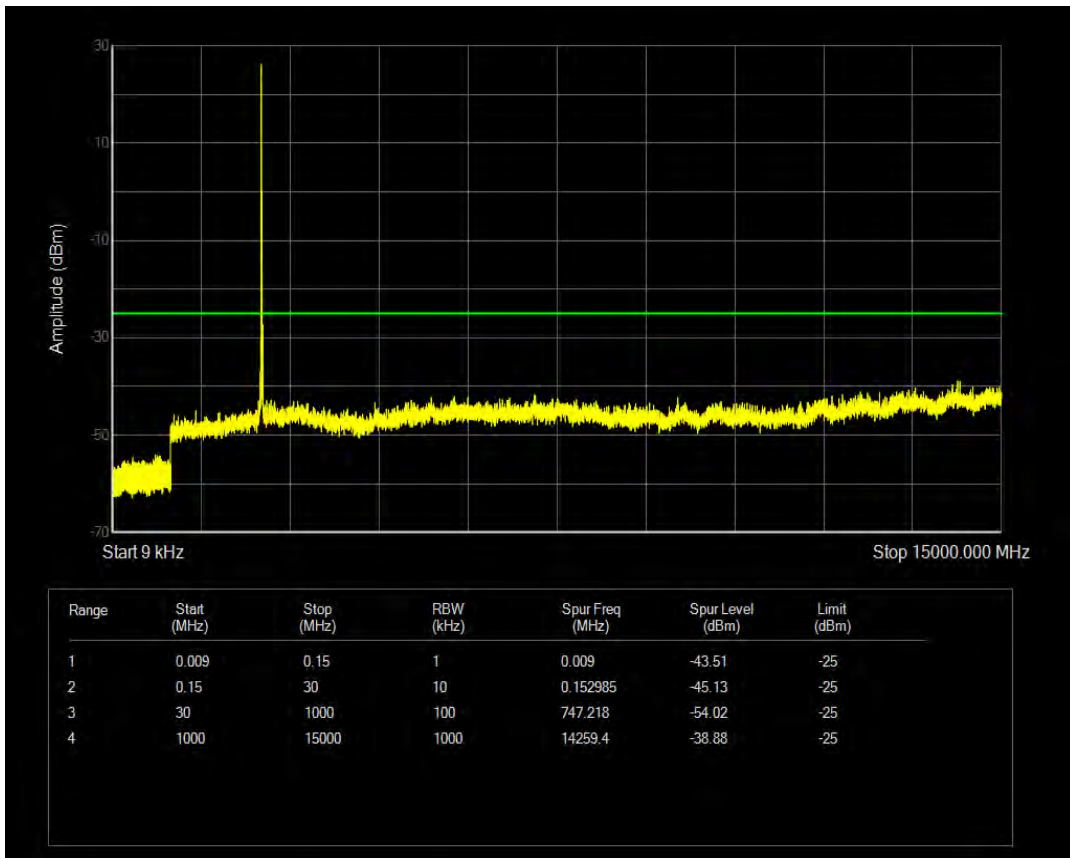

Band7 QPSK BW=15MHz Channel=21100 RB Size=1 Position=#0

Band7 QAM16 BW=15MHz Channel=21100 RB Size=1 Position=#0