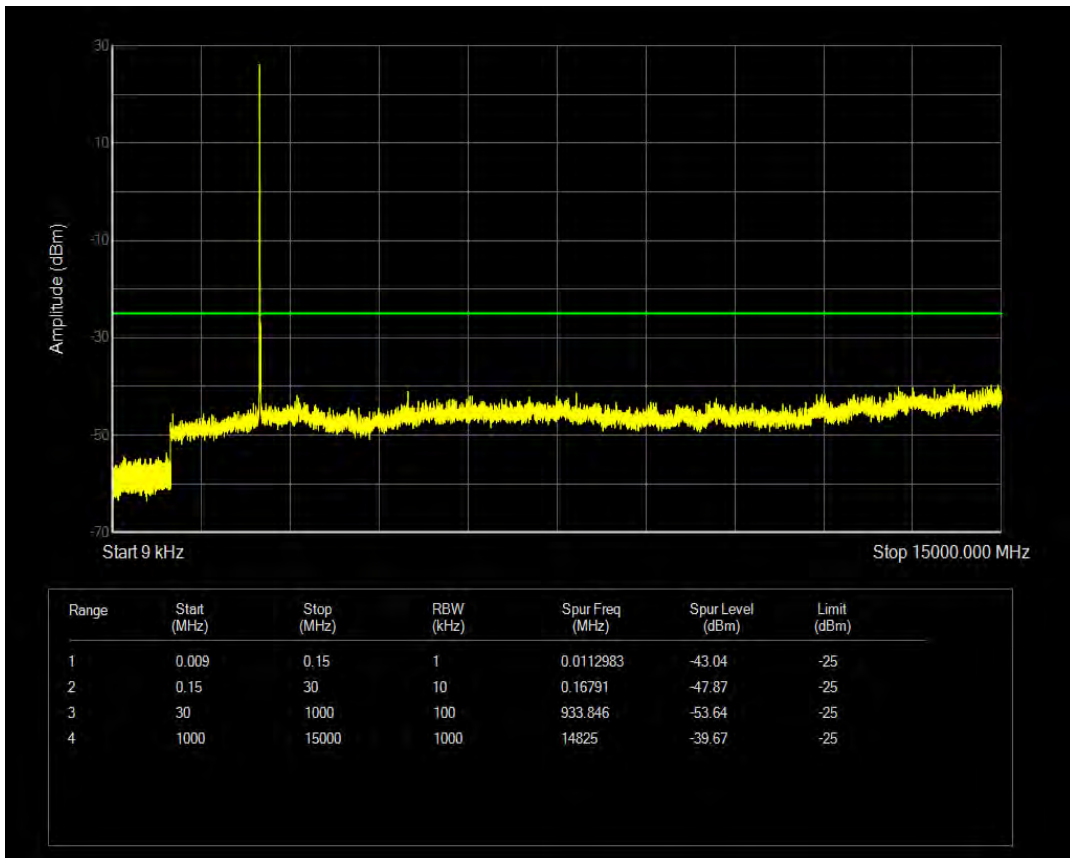

Band7 QAM16 BW=5MHz Channel=21100 RB Size=1 Position=#0

Band7 QPSK BW=5MHz Channel=21425 RB Size=1 Position=#0

Band7 QPSK BW=5MHz Channel=21425 RB Size=25 Position=#0

Band7 QAM16 BW=5MHz Channel=21425 RB Size=1 Position=#0

Band7 QAM16 BW=5MHz Channel=21425 RB Size=25 Position=#0

Band7 QPSK BW=10MHz Channel=20800 RB Size=50 Position=#0

Band7 QPSK BW=10MHz Channel=20800 RB Size=1 Position=#0

Band7 QAM16 BW=10MHz Channel=20800 RB Size=1 Position=#0