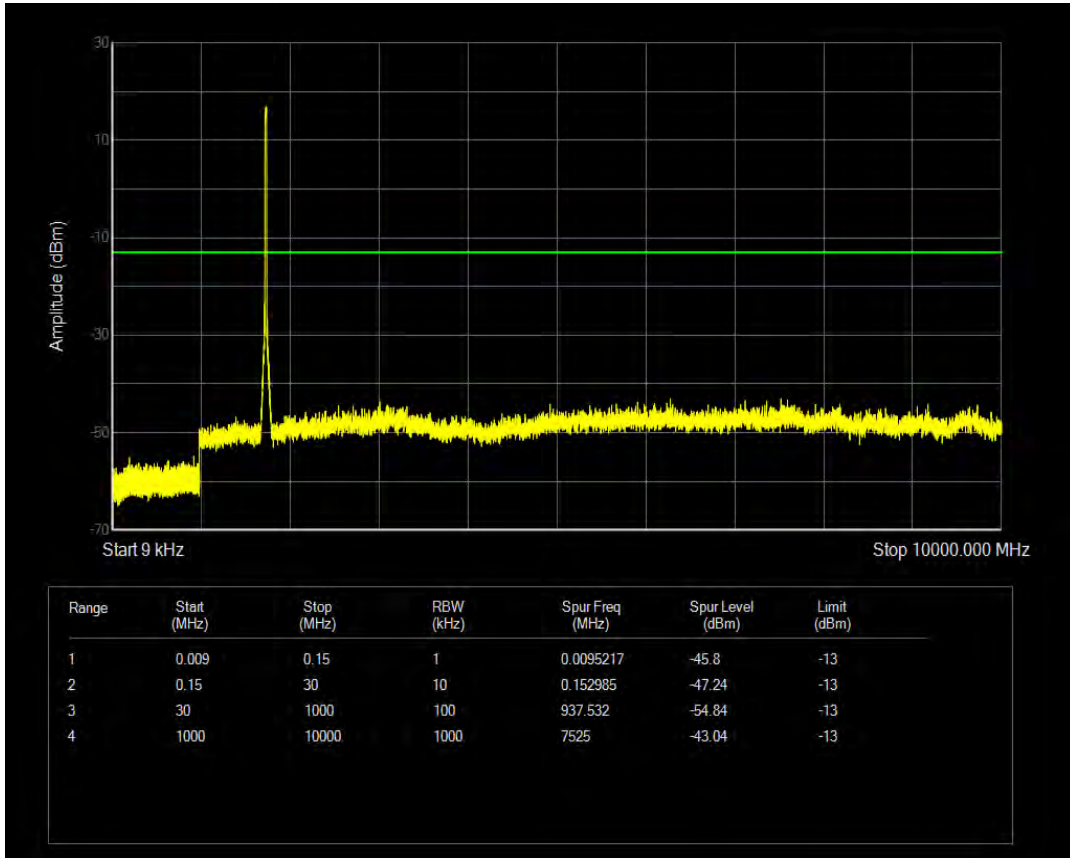

Band4 QAM16 BW=20MHz Channel=20050 RB Size=1 Position=#0

Band4 QPSK BW=20MHz Channel=20175 RB Size=1 Position=#0

Band4 QPSK BW=20MHz Channel=20175 RB Size=100 Position=#0

Band4 QAM16 BW=20MHz Channel=20175 RB Size=1 Position=#0

Band4 QAM16 BW=20MHz Channel=20175 RB Size=100 Position=#0

Band4 QPSK BW=20MHz Channel=20300 RB Size=1 Position=#0

Band4 QPSK BW=20MHz Channel=20300 RB Size=100 Position=#0

Band4 QAM16 BW=20MHz Channel=20300 RB Size=100 Position=#0

Band4 QAM16 BW=20MHz Channel=20300 RB Size=1 Position=#0

Band5 QPSK BW=1.4MHz Channel=20407 RB Size=1 Position=#0

Band5 QAM16 BW=1.4MHz Channel=20407 RB Size=1 Position=#0

Band5 QPSK BW=1.4MHz Channel=20407 RB Size=6 Position=#0