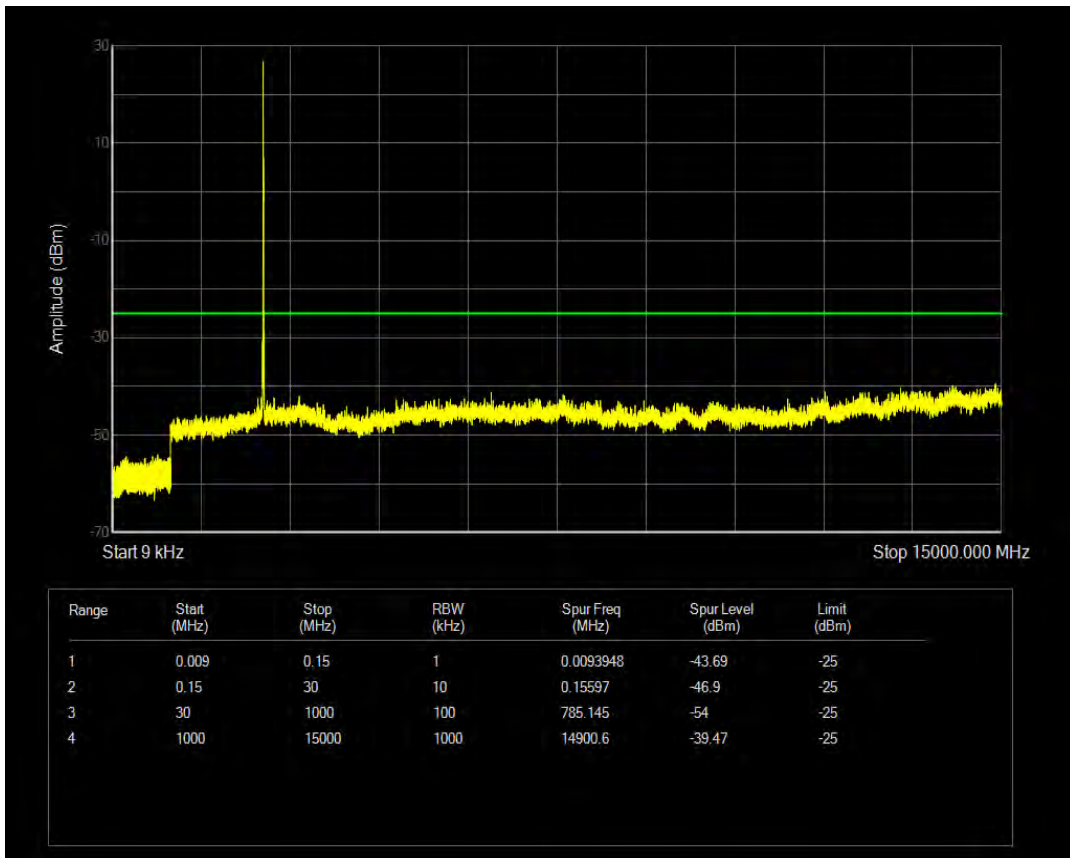

Band7 QAM16 BW=10MHz Channel=20800 RB Size=50 Position=#0

Band7 QPSK BW=10MHz Channel=21100 RB Size=1 Position=#0

Band7 QPSK BW=10MHz Channel=21100 RB Size=50 Position=#0

Band7 QAM16 BW=10MHz Channel=21100 RB Size=1 Position=#0

Band7 QAM16 BW=10MHz Channel=21100 RB Size=50 Position=#0

Band7 QPSK BW=10MHz Channel=21400 RB Size=50 Position=#0

Band7 QPSK BW=10MHz Channel=21400 RB Size=1 Position=#0

Band7 QAM16 BW=10MHz Channel=21400 RB Size=1 Position=#0