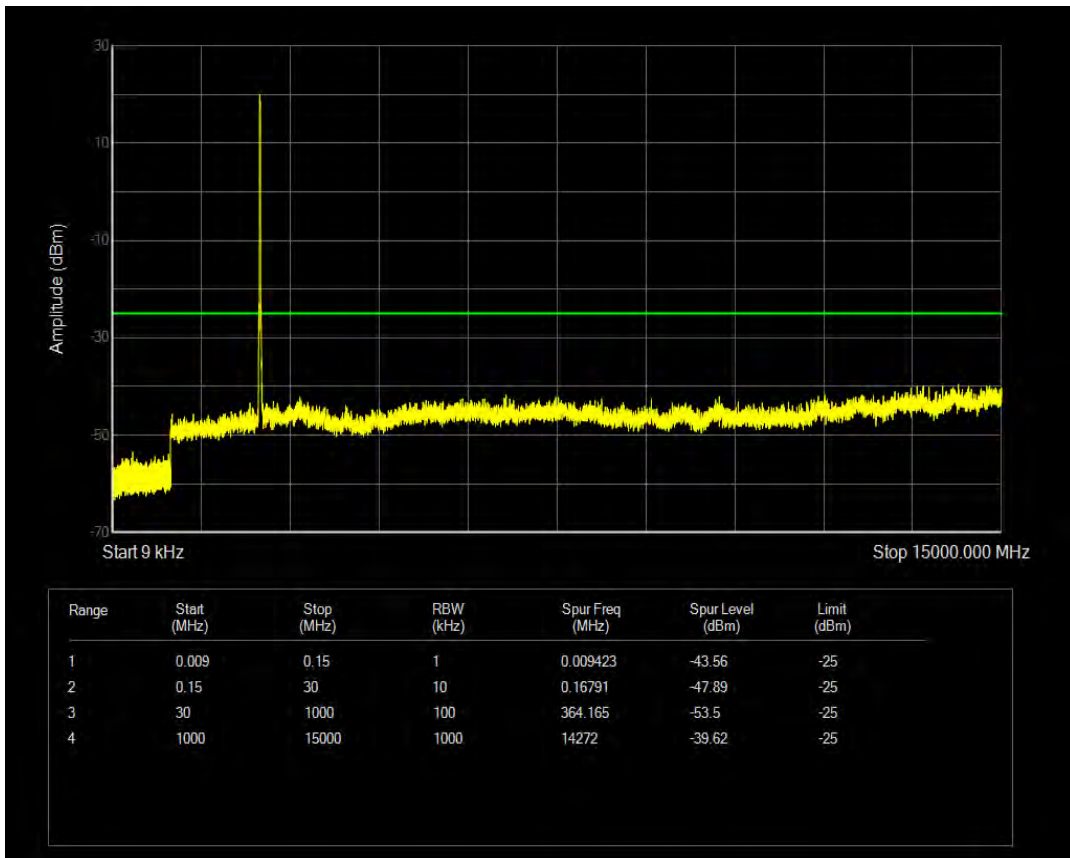

Band7 QPSK BW=15MHz Channel=20825 RB Size=75 Position=#0

Band7 QAM16 BW=15MHz Channel=20825 RB Size=1 Position=#0