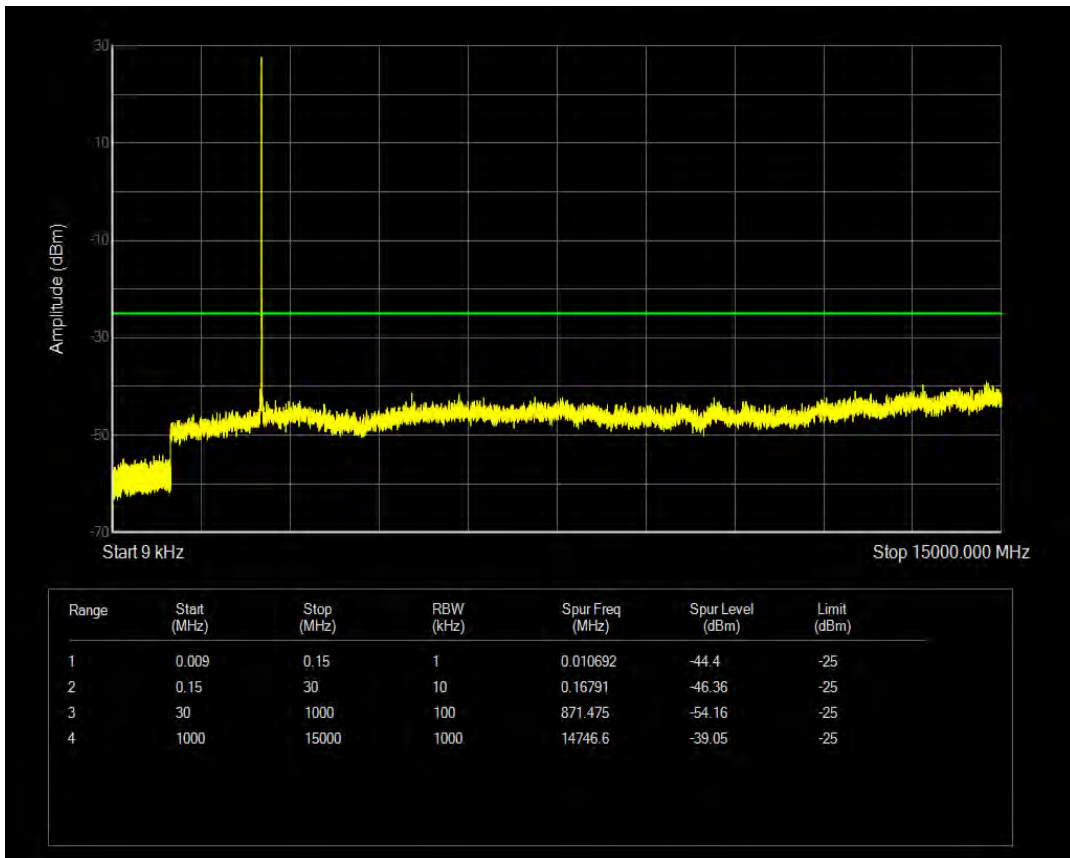

Band7 QAM16 BW=5MHz Channel=21100 RB Size=1 Position=#0

Band7 QPSK BW=5MHz Channel=21425 RB Size=1 Position=#0