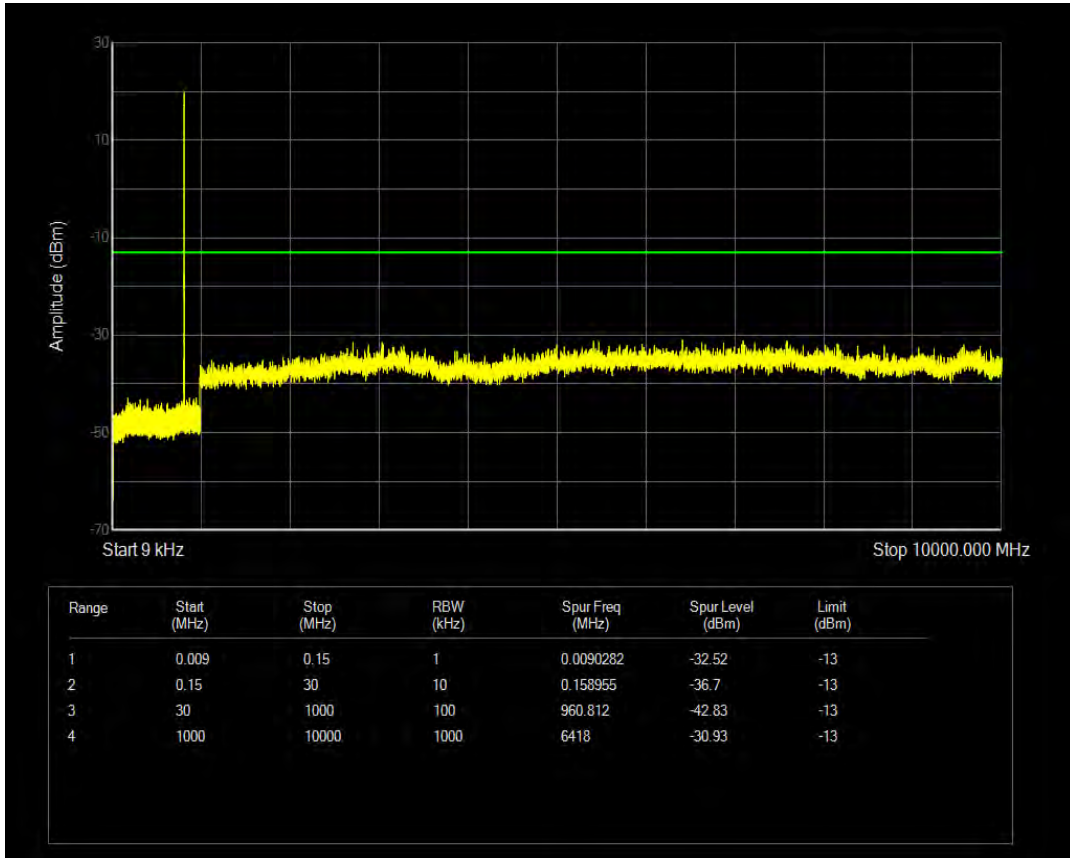

Band4 QAM16 BW=20MHz Channel=20175 RB Size=100 Position=#0

Band4 QPSK BW=20MHz Channel=20300 RB Size=1 Position=#0

Band4 QPSK BW=20MHz Channel=20300 RB Size=100 Position=#0

Band4 QAM16 BW=20MHz Channel=20300 RB Size=100 Position=#0

Band4 QAM16 BW=20MHz Channel=20300 RB Size=1 Position=#0

Band5 QPSK BW=1.4MHz Channel=20407 RB Size=1 Position=#0

Band5 QAM16 BW=1.4MHz Channel=20407 RB Size=1 Position=#0

Band5 QPSK BW=1.4MHz Channel=20407 RB Size=6 Position=#0

Band5 QAM16 BW=1.4MHz Channel=20407 RB Size=6 Position=#0

Band5 QPSK BW=1.4MHz Channel=20525 RB Size=1 Position=#0

Band5 QPSK BW=1.4MHz Channel=20525 RB Size=6 Position=#0

Band5 QAM16 BW=1.4MHz Channel=20525 RB Size=1 Position=#0