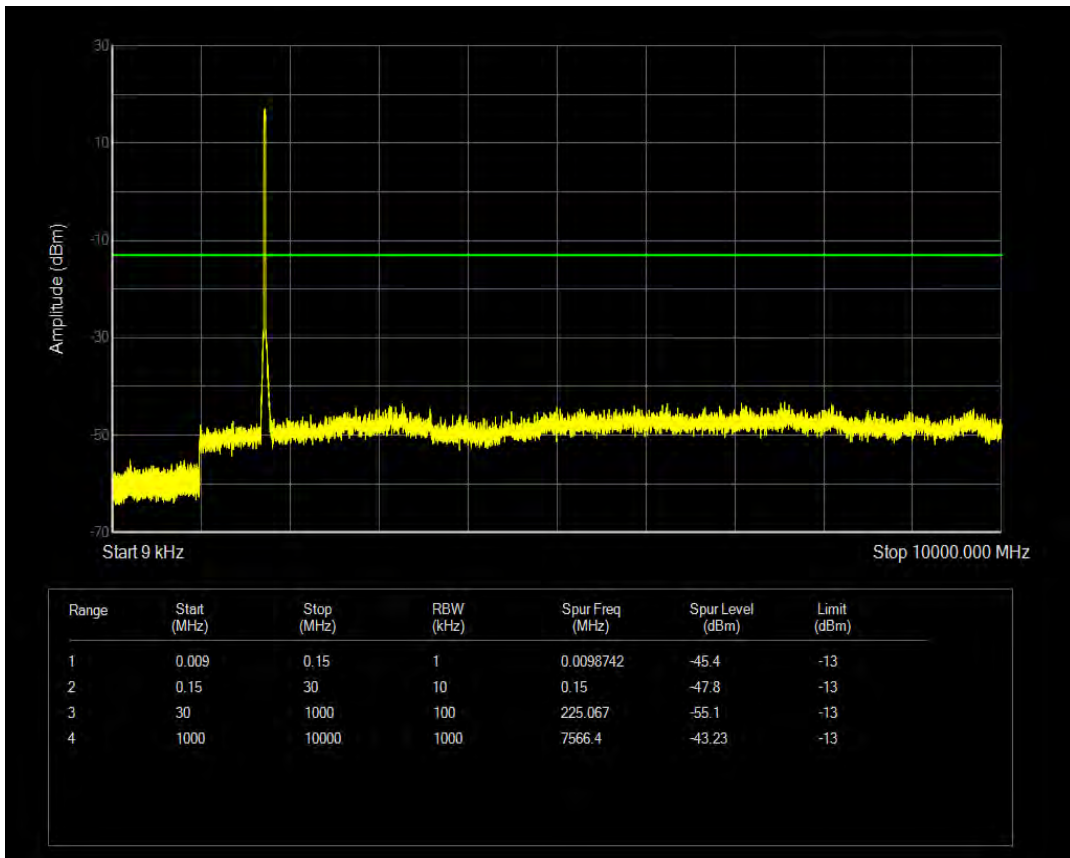

Band4 QPSK BW=20MHz Channel=20050 RB Size=1 Position=#0

Band4 QAM16 BW=15MHz Channel=20325 RB Size=75 Position=#0

Band4 QPSK BW=20MHz Channel=20050 RB Size=100 Position=#0

Band4 QAM16 BW=20MHz Channel=20050 RB Size=100 Position=#0

Band4 QAM16 BW=20MHz Channel=20050 RB Size=1 Position=#0

Band4 QPSK BW=20MHz Channel=20175 RB Size=1 Position=#0

Band4 QPSK BW=20MHz Channel=20175 RB Size=100 Position=#0

Band4 QAM16 BW=20MHz Channel=20175 RB Size=1 Position=#0

Band4 QAM16 BW=20MHz Channel=20175 RB Size=100 Position=#0

Band4 QPSK BW=20MHz Channel=20300 RB Size=1 Position=#0

Band4 QPSK BW=20MHz Channel=20300 RB Size=100 Position=#0

Band4 QAM16 BW=20MHz Channel=20300 RB Size=100 Position=#0