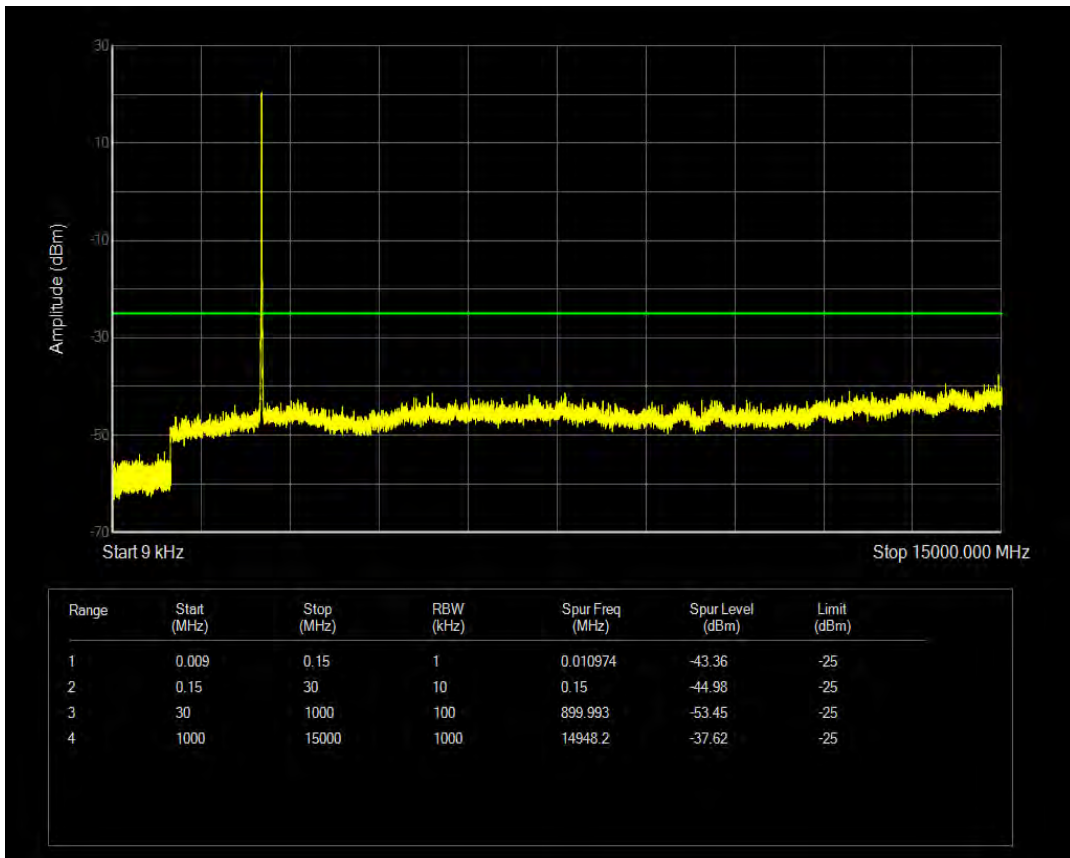

Band7 QAM16 BW=10MHz Channel=20800 RB Size=50 Position=#0

Band7 QPSK BW=10MHz Channel=21100 RB Size=1 Position=#0

Band7 QPSK BW=10MHz Channel=21100 RB Size=50 Position=#0

Band7 QAM16 BW=10MHz Channel=21100 RB Size=1 Position=#0

Band7 QAM16 BW=10MHz Channel=21100 RB Size=50 Position=#0

Band7 QPSK BW=10MHz Channel=21400 RB Size=50 Position=#0

Band7 QPSK BW=10MHz Channel=21400 RB Size=1 Position=#0

Band7 QAM16 BW=10MHz Channel=21400 RB Size=1 Position=#0