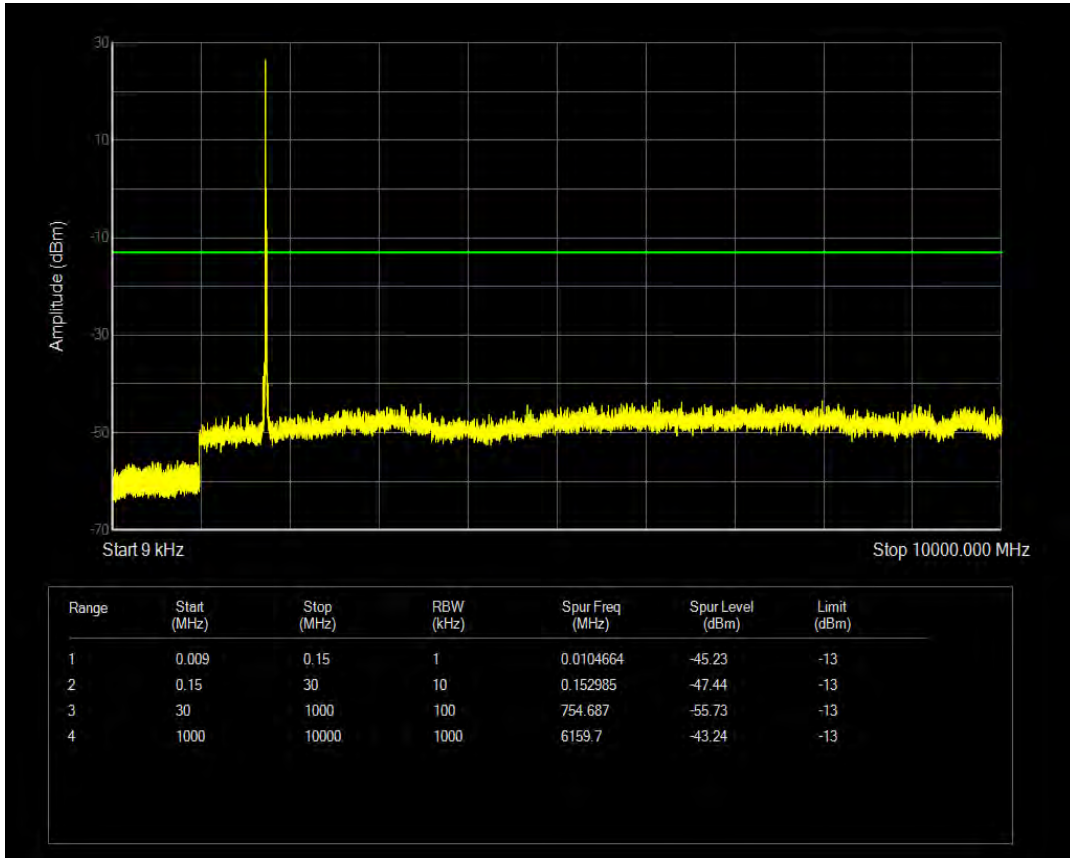

Band4 QAM16 BW=15MHz Channel=20175 RB Size=1 Position=#0

Band4 QPSK BW=15MHz Channel=20325 RB Size=1 Position=#0

Band4 QAM16 BW=15MHz Channel=20325 RB Size=1 Position=#0

Band4 QPSK BW=15MHz Channel=20325 RB Size=75 Position=#0

Band4 QPSK BW=20MHz Channel=20050 RB Size=1 Position=#0

Band4 QAM16 BW=15MHz Channel=20325 RB Size=75 Position=#0

Band4 QPSK BW=20MHz Channel=20050 RB Size=100 Position=#0

Band4 QAM16 BW=20MHz Channel=20050 RB Size=100 Position=#0