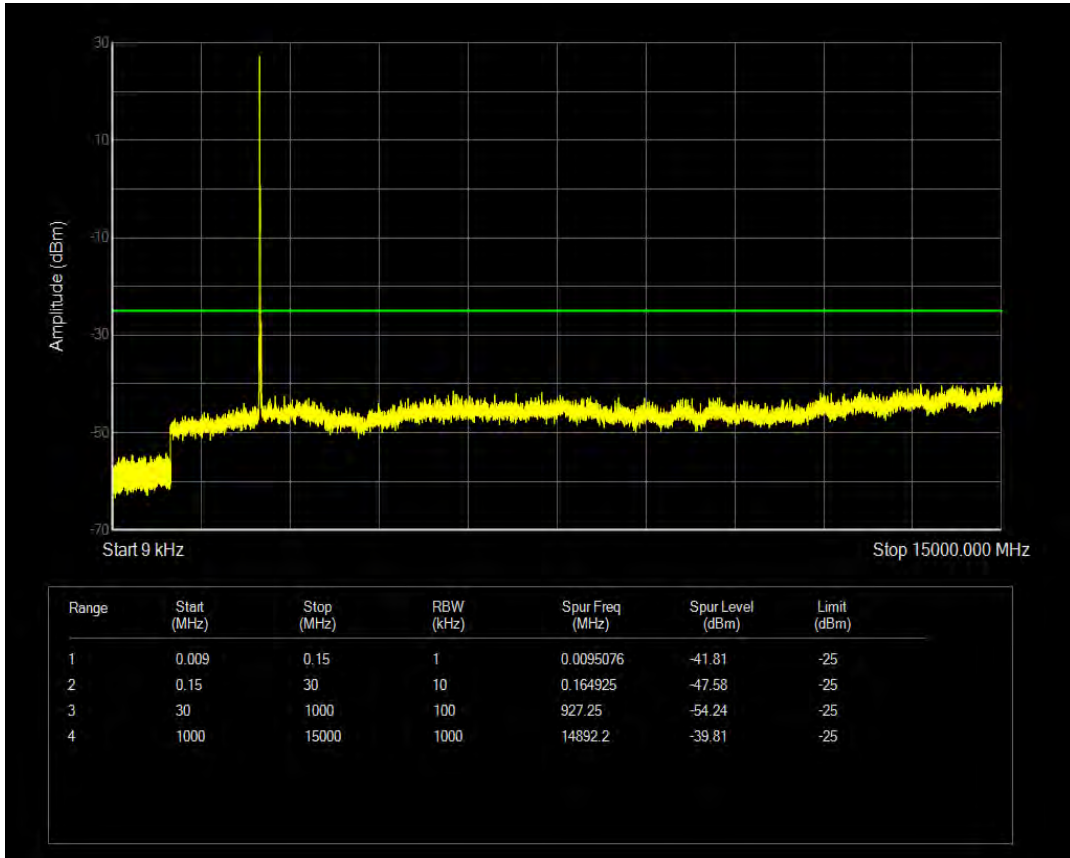

Band7 QPSK BW=15MHz Channel=20825 RB Size=1 Position=#0

Band7 QPSK BW=15MHz Channel=20825 RB Size=75 Position=#0