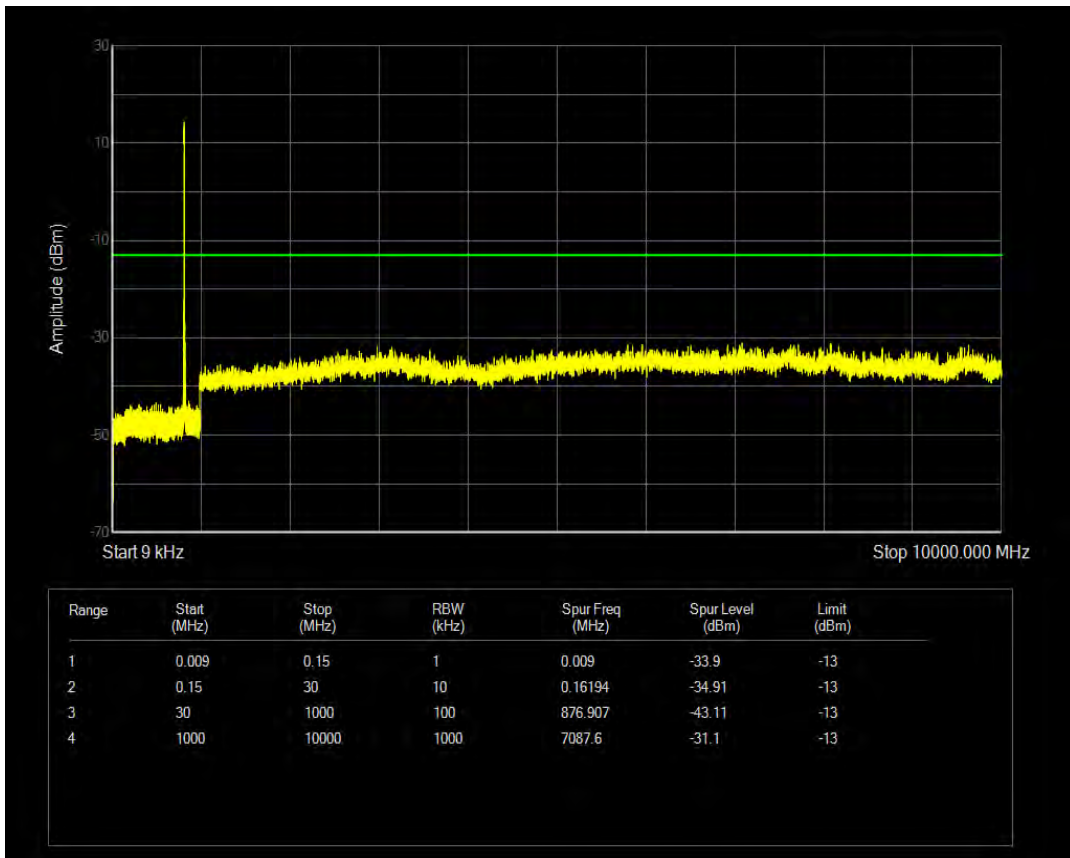

Band5 QAM16 BW=5MHz Channel=20425 RB Size=25 Position=#0

Band5 QPSK BW=5MHz Channel=20525 RB Size=1 Position=#0