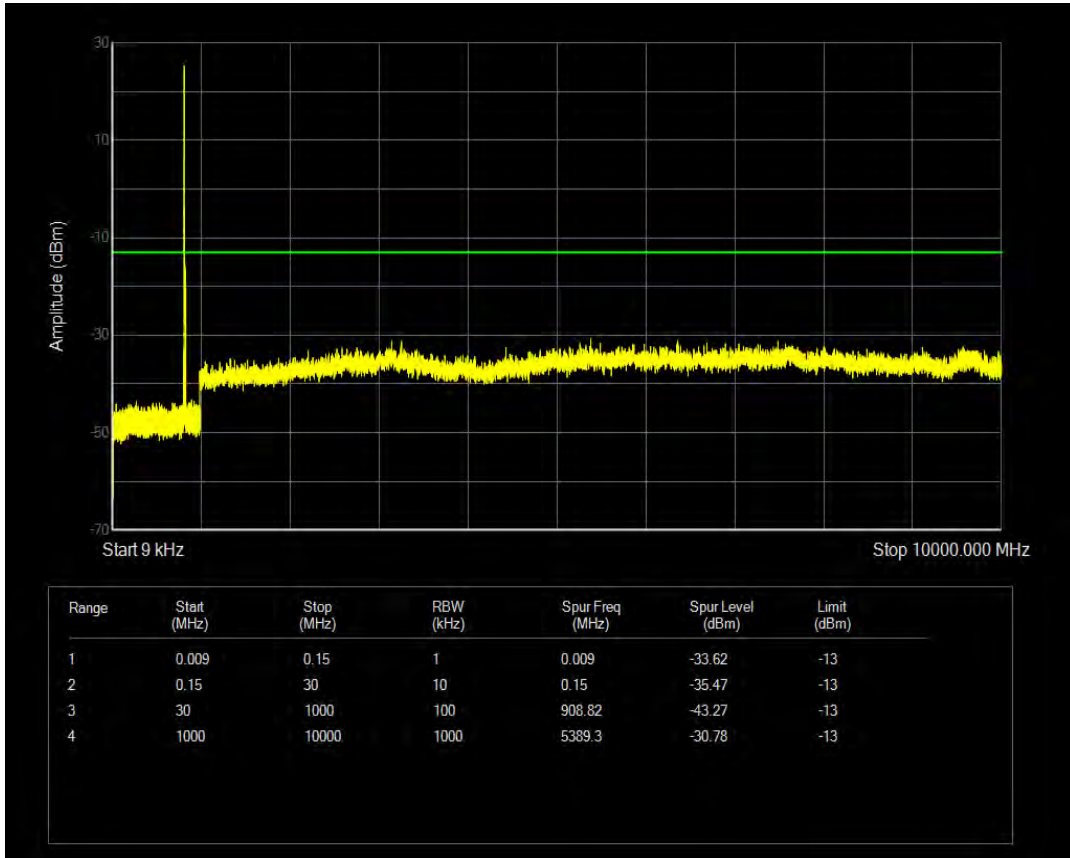

Band5 QAM16 BW=5MHz Channel=20525 RB Size=25 Position=#0

Band5 QPSK BW=5MHz Channel=20625 RB Size=1 Position=#0

Band5 QPSK BW=5MHz Channel=20625 RB Size=25 Position=#0

Band5 QAM16 BW=5MHz Channel=20625 RB Size=25 Position=#0

Band5 QAM16 BW=5MHz Channel=20625 RB Size=1 Position=#0

Band5 QPSK BW=10MHz Channel=20450 RB Size=1 Position=#0

Band5 QAM16 BW=10MHz Channel=20450 RB Size=1 Position=#0

Band5 QPSK BW=10MHz Channel=20450 RB Size=50 Position=#0