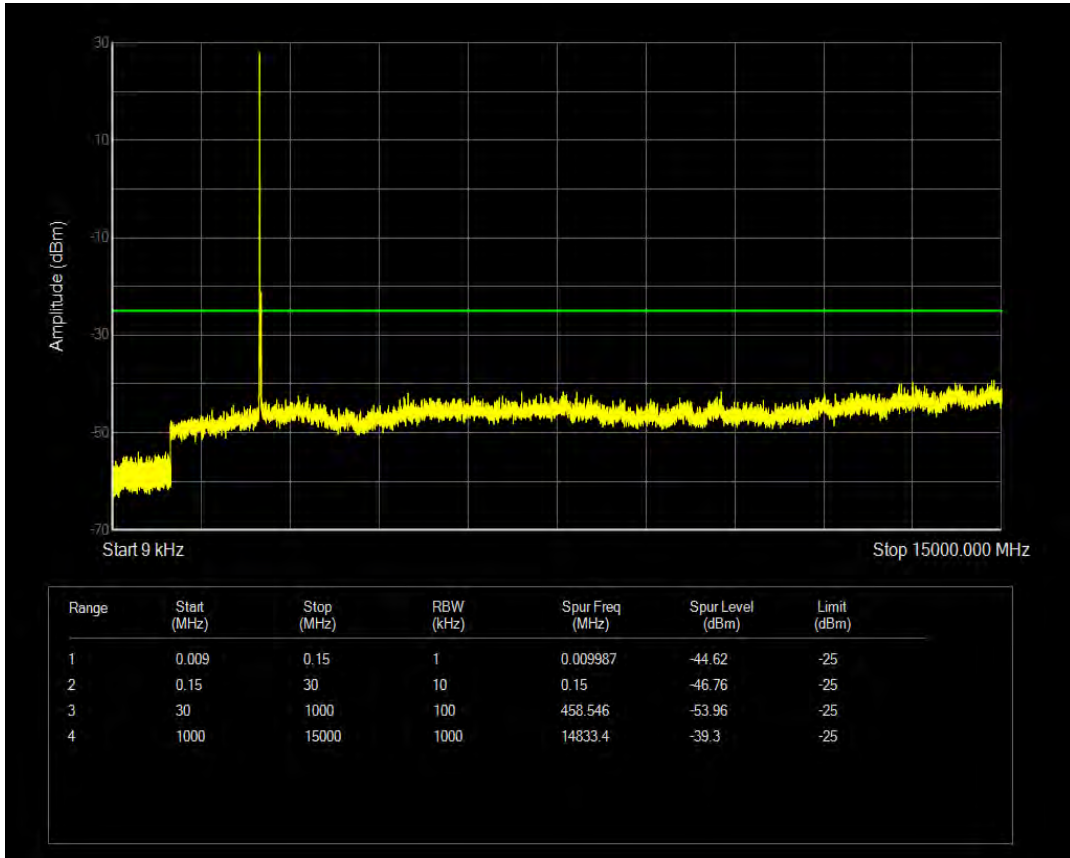

Band7 QAM16 BW=10MHz Channel=21400 RB Size=50 Position=#0

Band7 QPSK BW=15MHz Channel=20825 RB Size=1 Position=#0

Band7 QPSK BW=15MHz Channel=20825 RB Size=75 Position=#0

Band7 QAM16 BW=15MHz Channel=20825 RB Size=1 Position=#0