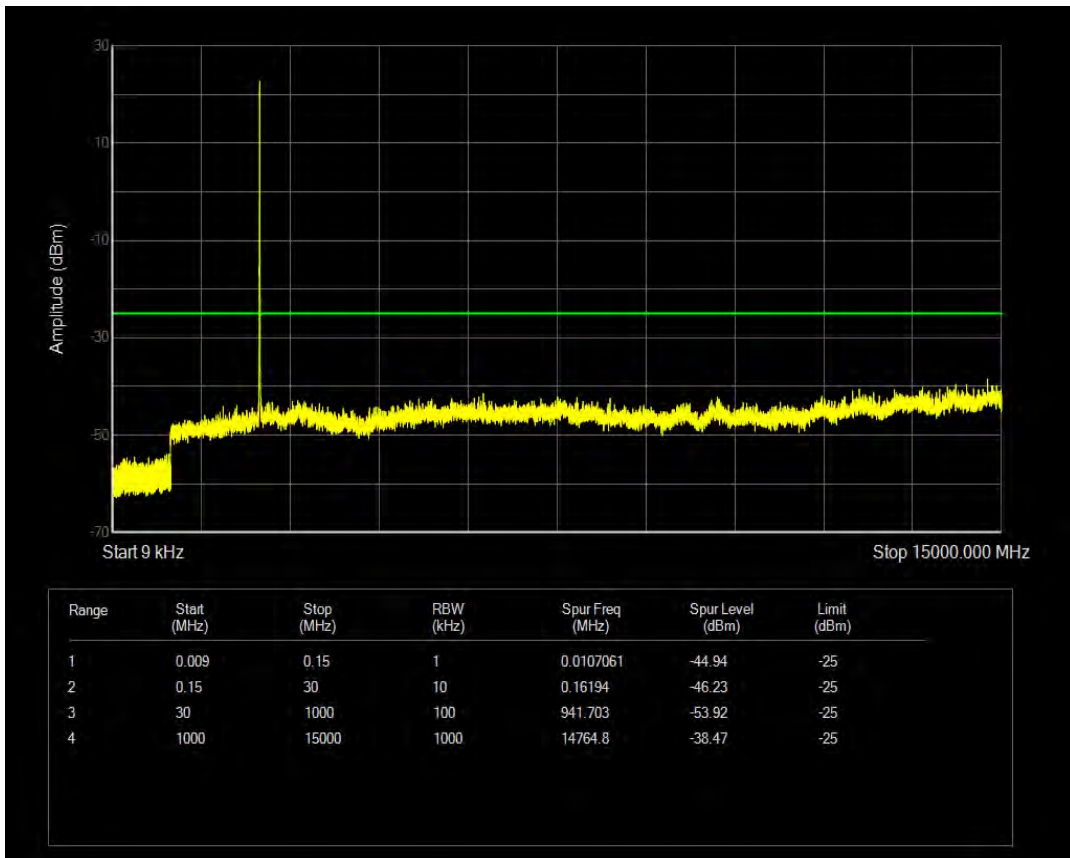

Band7 QAM16 BW=5MHz Channel=20775 RB Size=25 Position=#0

Band7 QPSK BW=5MHz Channel=21100 RB Size=1 Position=#0