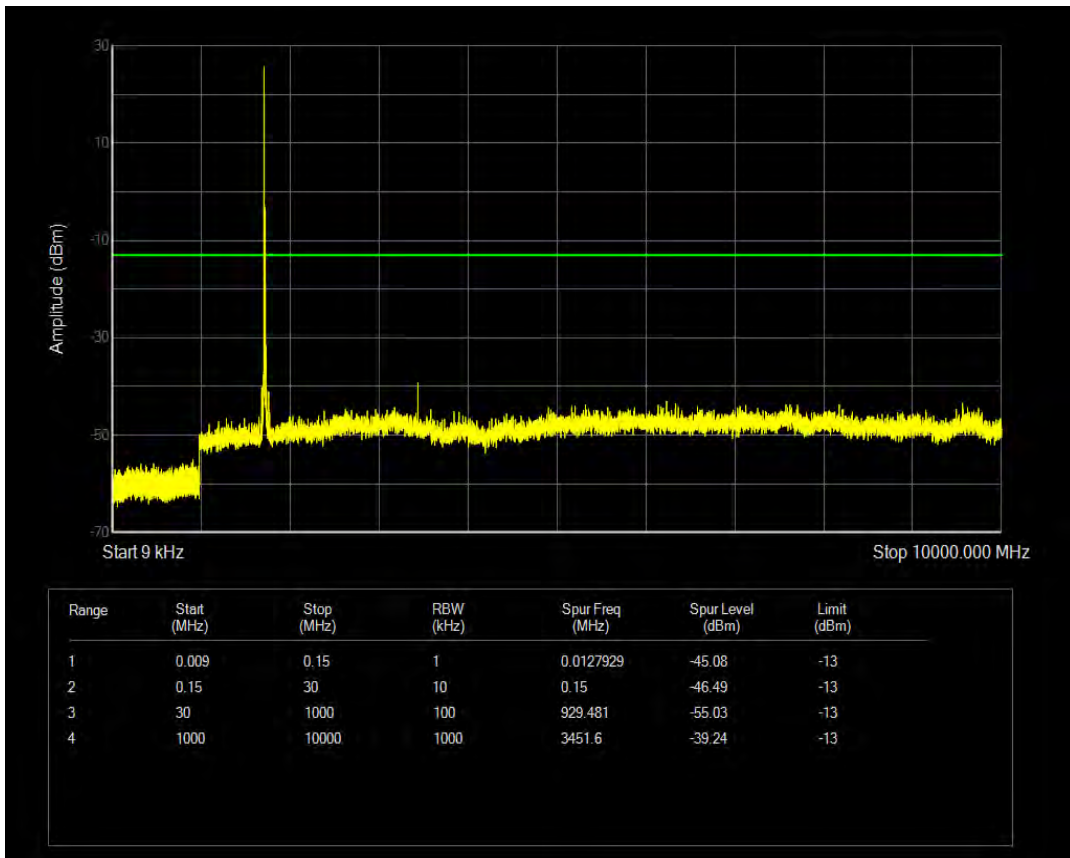

Band4 QAM16 BW=15MHz Channel=20175 RB Size=1 Position=#0

Band4 QPSK BW=15MHz Channel=20325 RB Size=1 Position=#0

Band4 QAM16 BW=15MHz Channel=20325 RB Size=1 Position=#0

Band4 QPSK BW=15MHz Channel=20325 RB Size=75 Position=#0

Band4 QPSK BW=20MHz Channel=20050 RB Size=1 Position=#0

Band4 QAM16 BW=15MHz Channel=20325 RB Size=75 Position=#0

Band4 QPSK BW=20MHz Channel=20050 RB Size=100 Position=#0

Band4 QAM16 BW=20MHz Channel=20050 RB Size=100 Position=#0