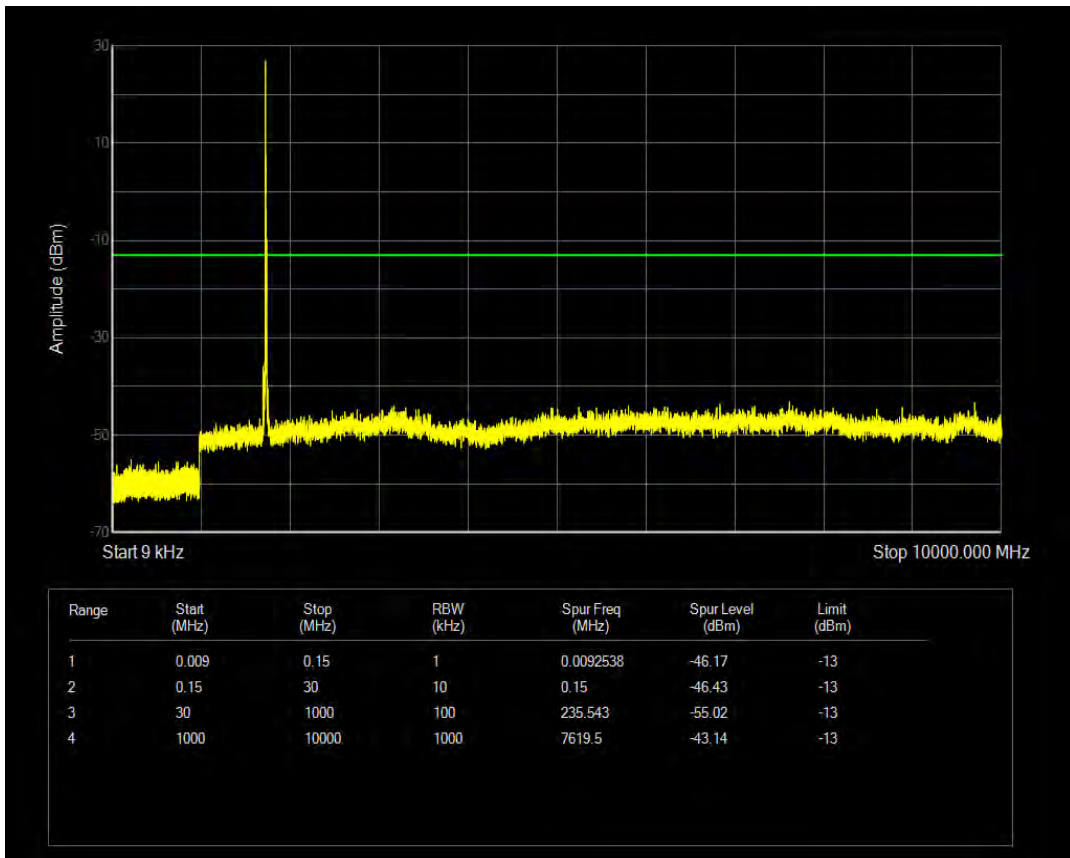

Band4 QAM16 BW=15MHz Channel=20175 RB Size=1 Position=#0

Band4 QPSK BW=15MHz Channel=20325 RB Size=1 Position=#0

Band4 QAM16 BW=15MHz Channel=20325 RB Size=1 Position=#0

Band4 QPSK BW=15MHz Channel=20325 RB Size=75 Position=#0

Band4 QPSK BW=20MHz Channel=20050 RB Size=1 Position=#0

Band4 QAM16 BW=15MHz Channel=20325 RB Size=75 Position=#0

Band4 QPSK BW=20MHz Channel=20050 RB Size=100 Position=#0

Band4 QAM16 BW=20MHz Channel=20050 RB Size=100 Position=#0