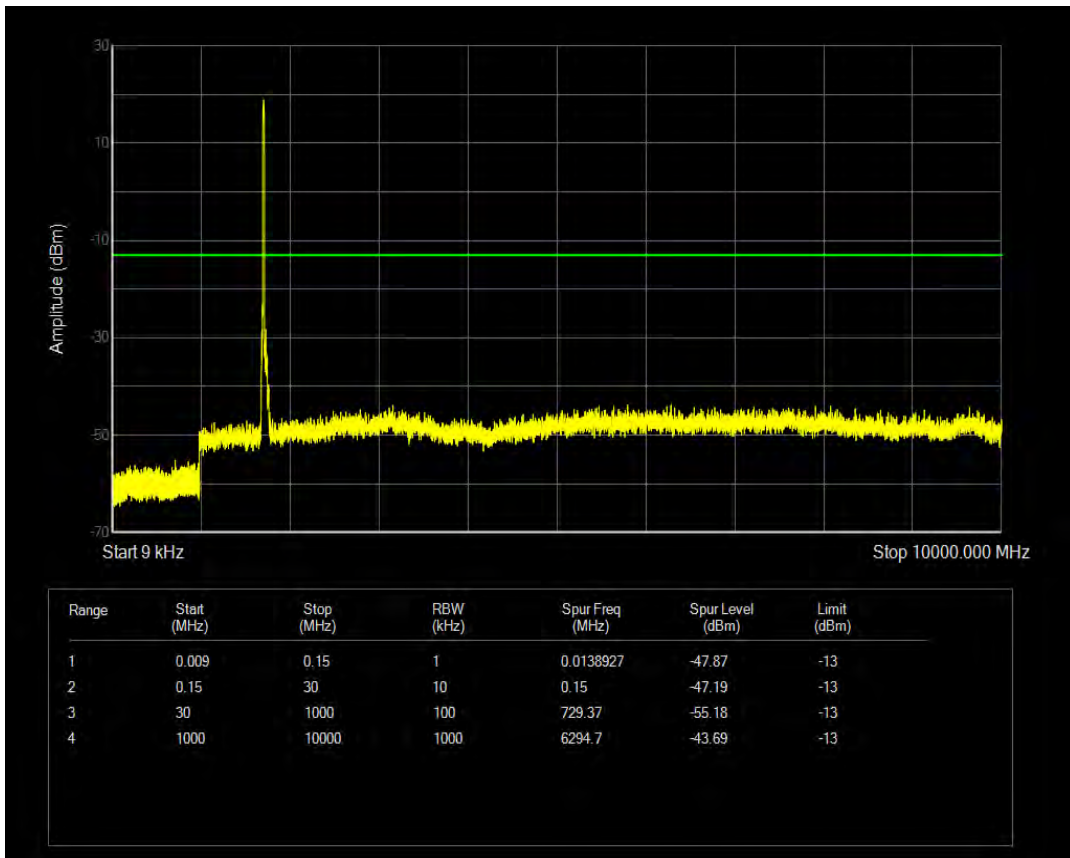

Band4 QAM16 BW=15MHz Channel=20175 RB Size=1 Position=#0

Band4 QPSK BW=15MHz Channel=20325 RB Size=1 Position=#0

Band4 QAM16 BW=15MHz Channel=20325 RB Size=1 Position=#0

Band4 QPSK BW=15MHz Channel=20325 RB Size=75 Position=#0

Band4 QPSK BW=20MHz Channel=20050 RB Size=1 Position=#0

Band4 QAM16 BW=15MHz Channel=20325 RB Size=75 Position=#0

Band4 QPSK BW=20MHz Channel=20050 RB Size=100 Position=#0

Band4 QAM16 BW=20MHz Channel=20050 RB Size=100 Position=#0