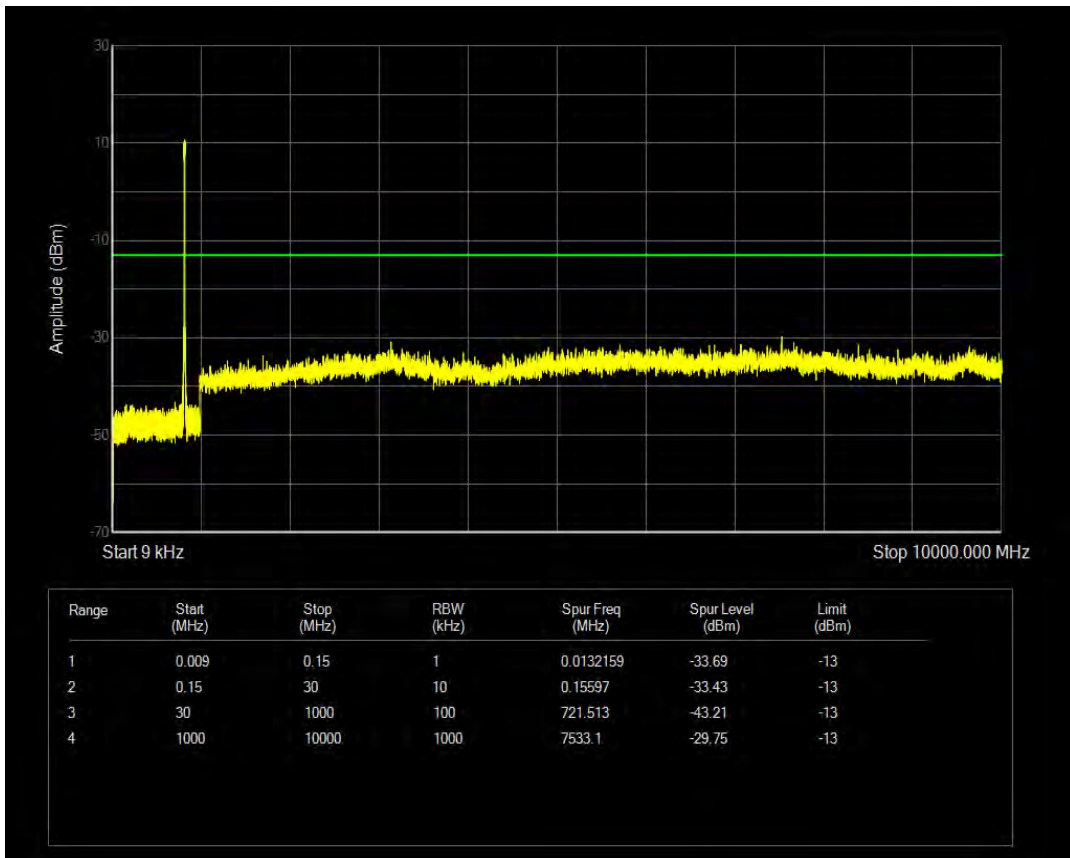

Band5 QAM16 BW=5MHz Channel=20625 RB Size=1 Position=#0

Band5 QPSK BW=10MHz Channel=20450 RB Size=1 Position=#0

Band5 QAM16 BW=10MHz Channel=20450 RB Size=1 Position=#0

Band5 QPSK BW=10MHz Channel=20450 RB Size=50 Position=#0

Band5 QAM16 BW=10MHz Channel=20450 RB Size=50 Position=#0

Band5 QPSK BW=10MHz Channel=20525 RB Size=50 Position=#0

Band5 QPSK BW=10MHz Channel=20525 RB Size=1 Position=#0

Band5 QAM16 BW=10MHz Channel=20525 RB Size=1 Position=#0