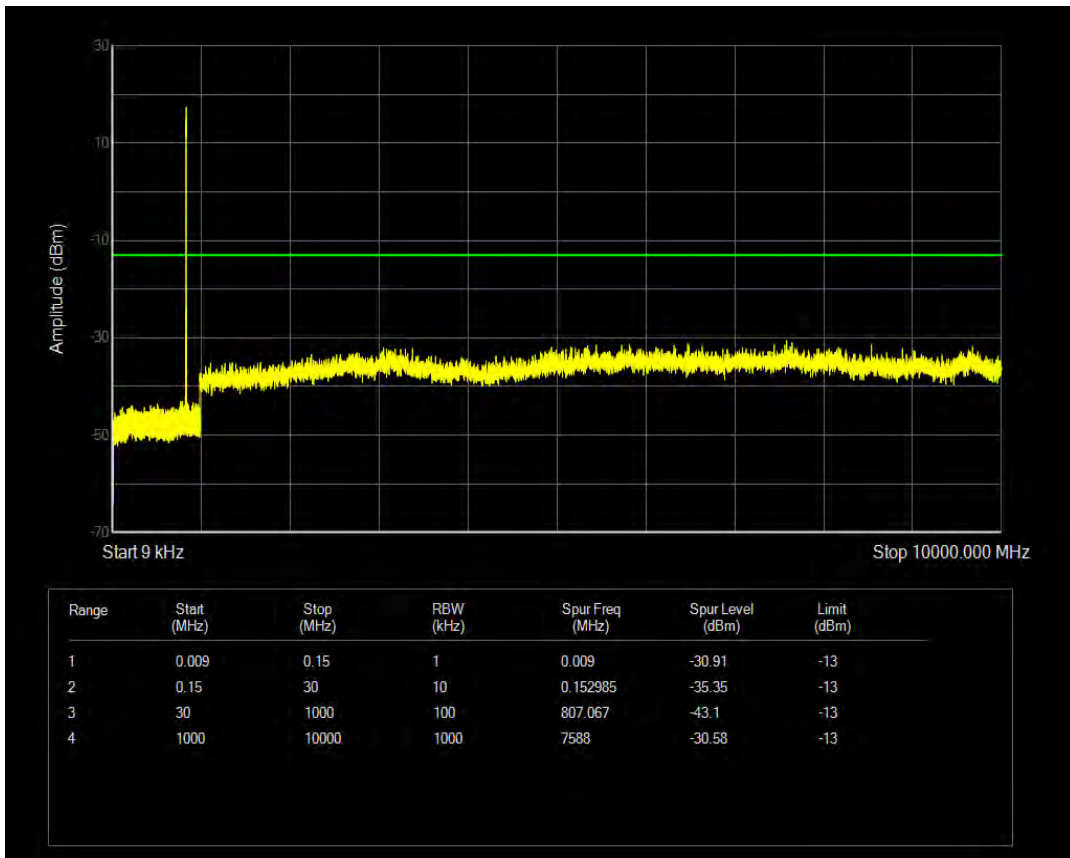

Band5 QAM16 BW=3MHz Channel=20635 RB Size=15 Position=#0

Band5 QPSK BW=5MHz Channel=20425 RB Size=25 Position=#0