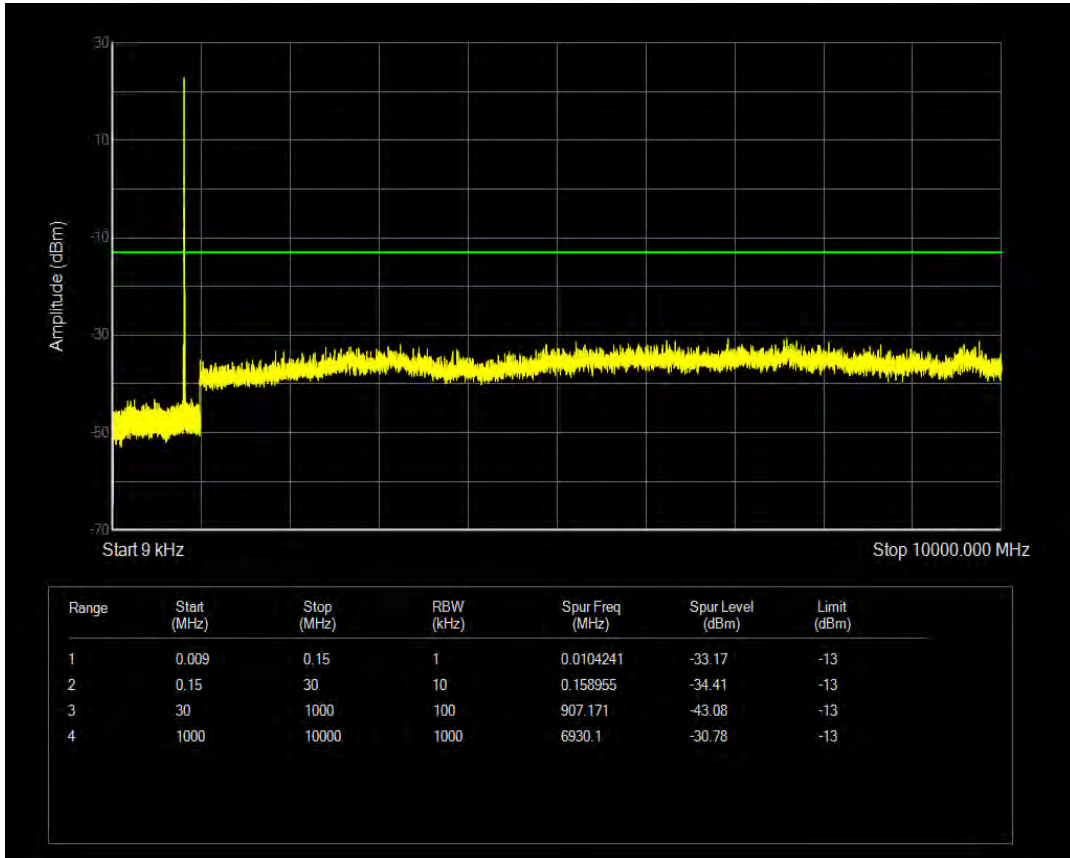

Band5 QAM16 BW=3MHz Channel=20635 RB Size=15 Position=#0

Band5 QPSK BW=5MHz Channel=20425 RB Size=25 Position=#0

Band5 QPSK BW=5MHz Channel=20425 RB Size=1 Position=#0

Band5 QAM16 BW=5MHz Channel=20425 RB Size=1 Position=#0