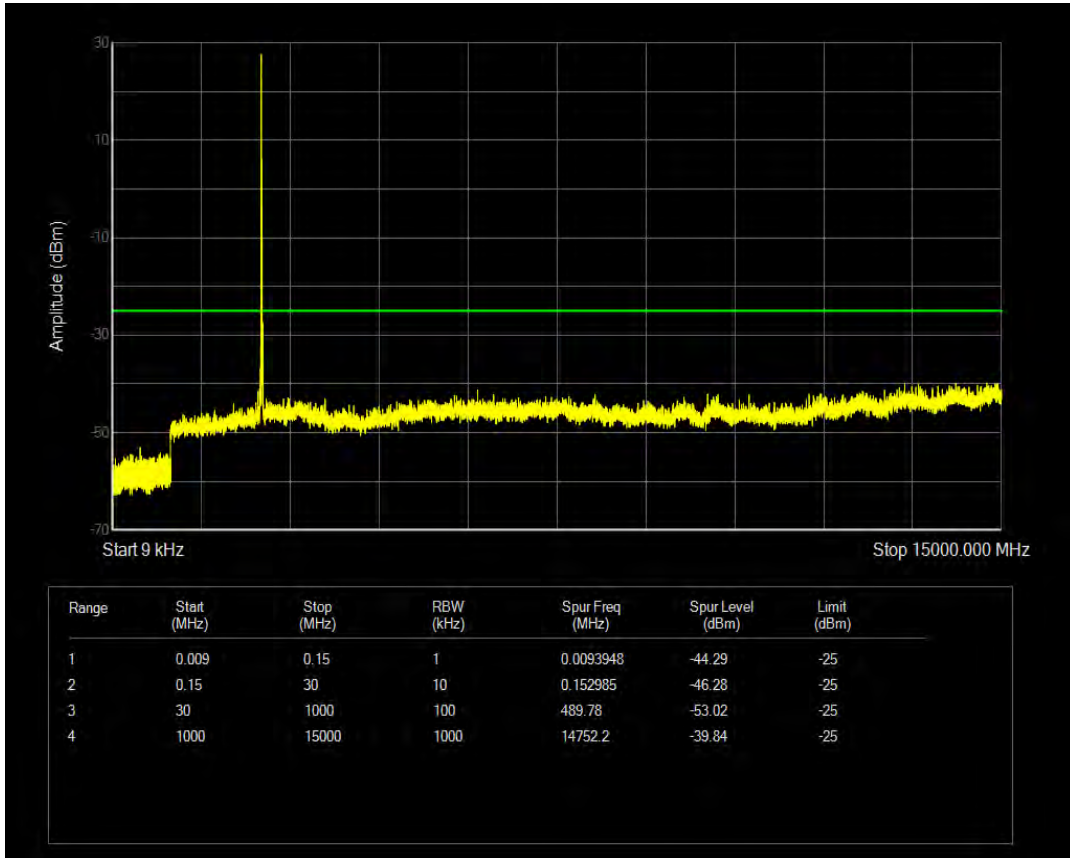

Band7 QAM16 BW=15MHz Channel=20825 RB Size=75 Position=#0

Band7 QPSK BW=15MHz Channel=21100 RB Size=75 Position=#0

Band7 QPSK BW=15MHz Channel=21100 RB Size=1 Position=#0

Band7 QAM16 BW=15MHz Channel=21100 RB Size=1 Position=#0