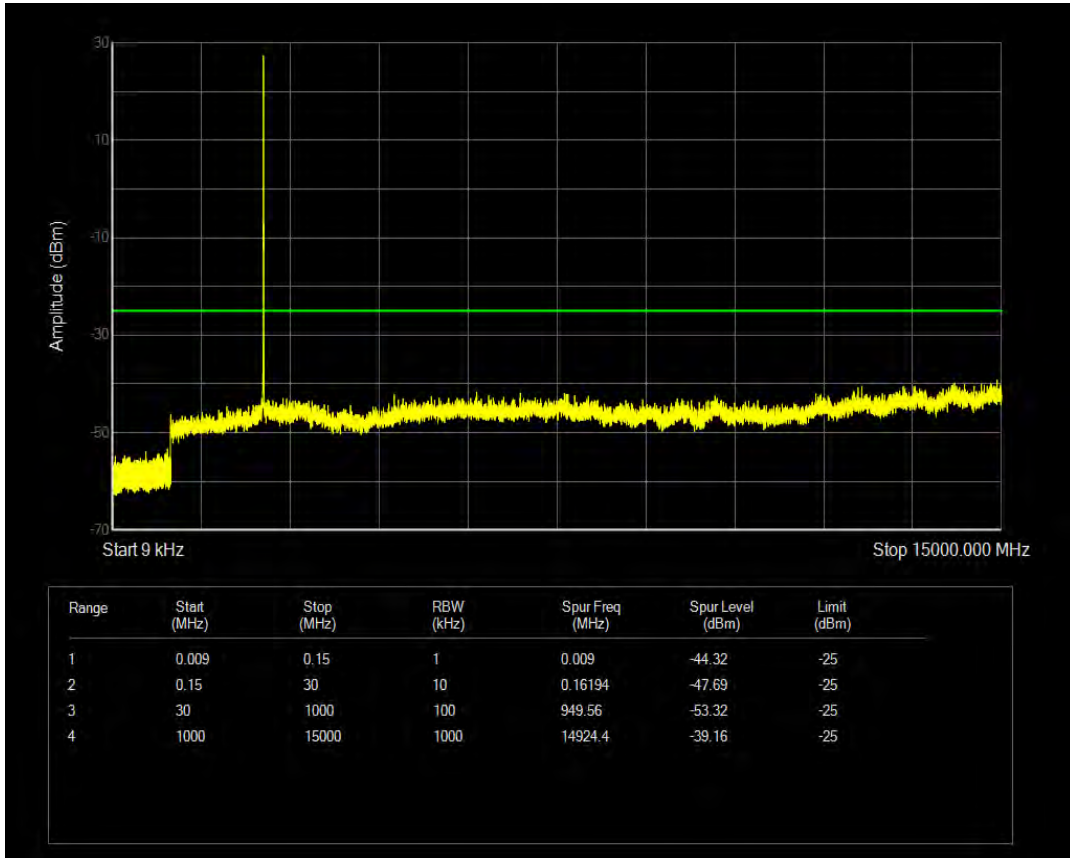

Band7 QPSK BW=5MHz Channel=21425 RB Size=1 Position=#0

Band7 QPSK BW=5MHz Channel=21425 RB Size=25 Position=#0