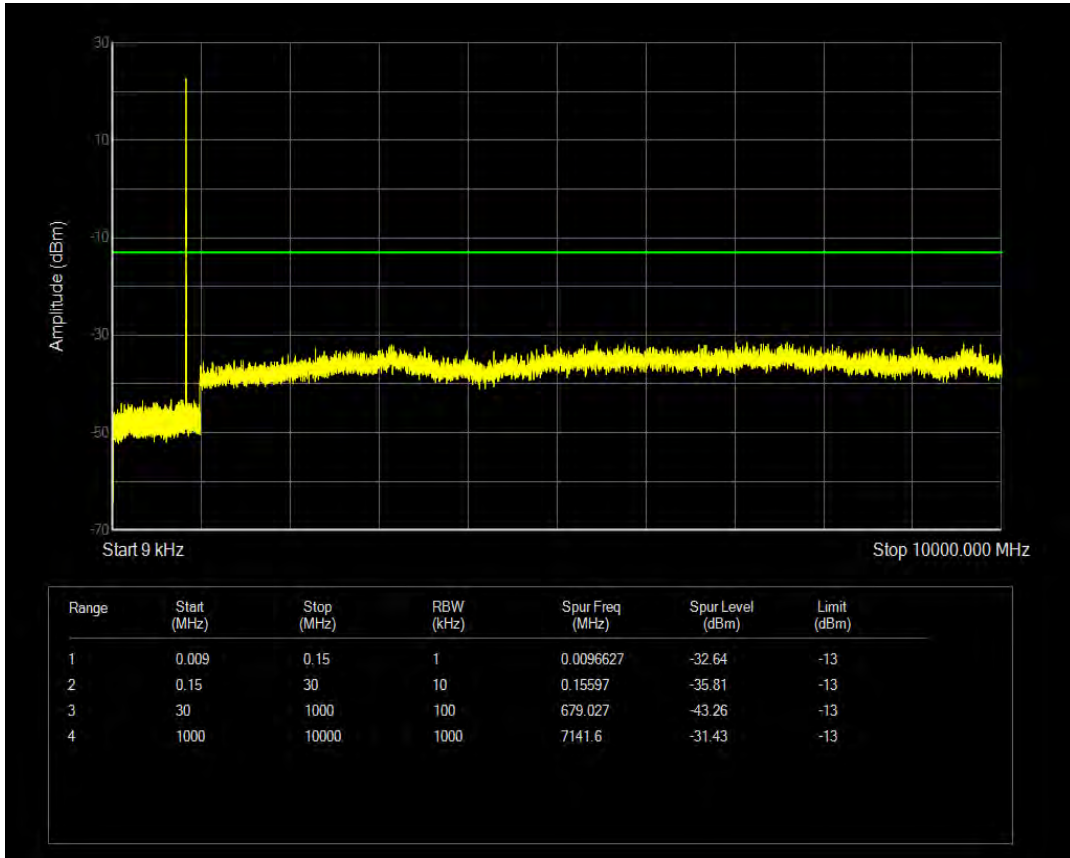

Band5 QAM16 BW=3MHz Channel=20525 RB Size=15 Position=#0

Band5 QPSK BW=3MHz Channel=20635 RB Size=1 Position=#0

Band5 QPSK BW=3MHz Channel=20635 RB Size=15 Position=#0

Band5 QAM16 BW=3MHz Channel=20635 RB Size=1 Position=#0