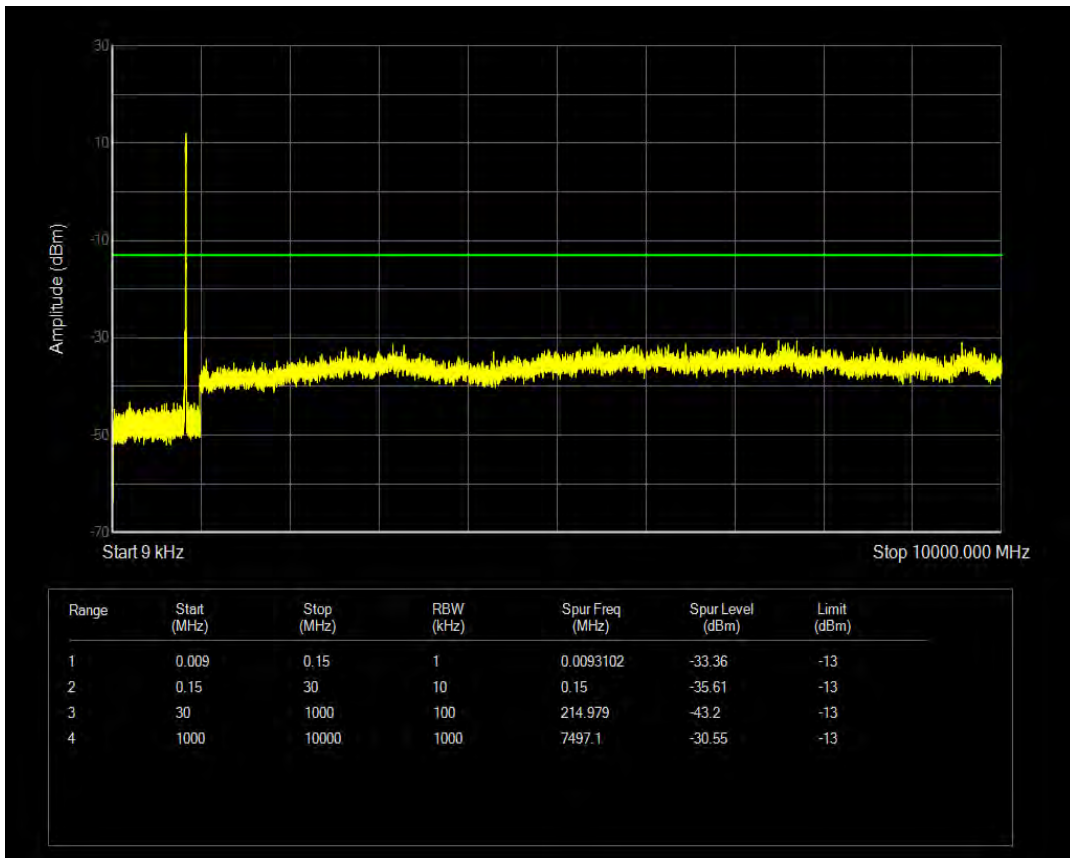

Band5 QAM16 BW=10MHz Channel=20600 RB Size=50 Position=#0

Band7 QPSK BW=5MHz Channel=20775 RB Size=1 Position=#0