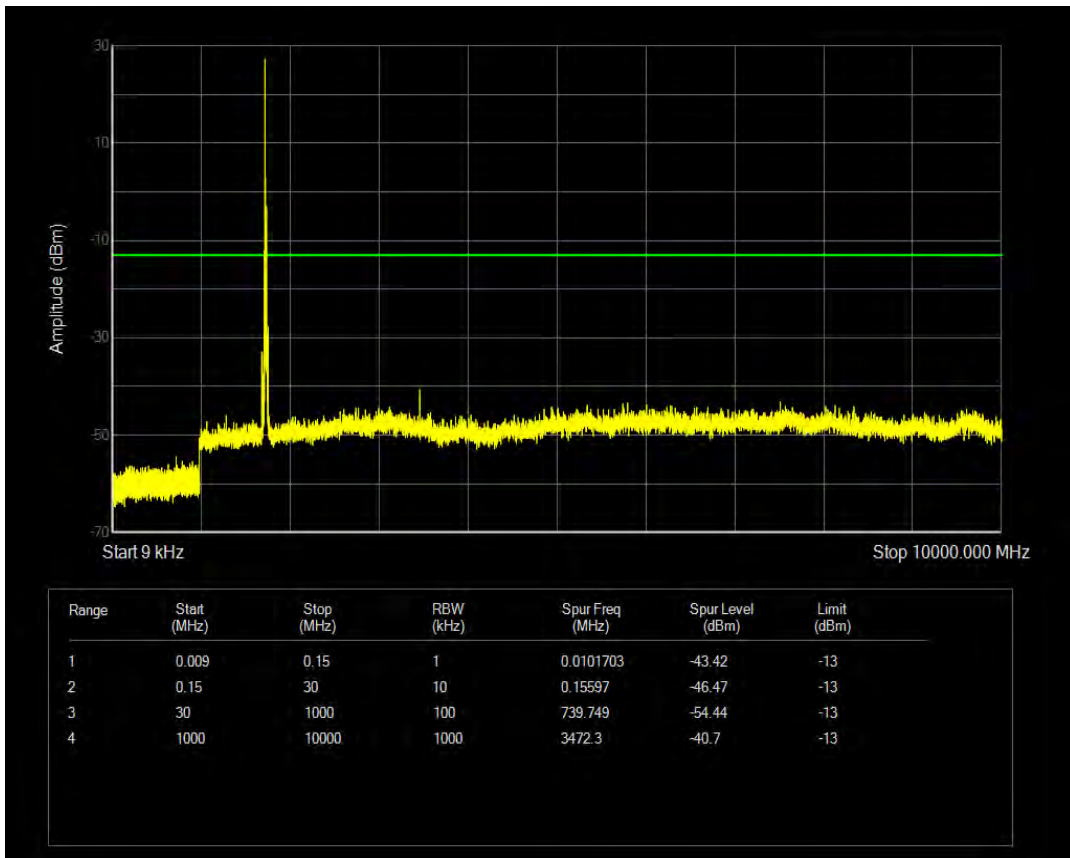

Band4 QAM16 BW=20MHz Channel=20050 RB Size=1 Position=#0

Band4 QPSK BW=20MHz Channel=20175 RB Size=1 Position=#0

Band4 QPSK BW=20MHz Channel=20175 RB Size=100 Position=#0

Band4 QAM16 BW=20MHz Channel=20175 RB Size=1 Position=#0

Band4 QAM16 BW=20MHz Channel=20175 RB Size=100 Position=#0

Band4 QPSK BW=20MHz Channel=20300 RB Size=1 Position=#0

Band4 QPSK BW=20MHz Channel=20300 RB Size=100 Position=#0

Band4 QAM16 BW=20MHz Channel=20300 RB Size=100 Position=#0

Band4 QAM16 BW=20MHz Channel=20300 RB Size=1 Position=#0

Band5 QPSK BW=1.4MHz Channel=20407 RB Size=1 Position=#0

Band5 QAM16 BW=1.4MHz Channel=20407 RB Size=1 Position=#0

Band5 QPSK BW=1.4MHz Channel=20407 RB Size=6 Position=#0