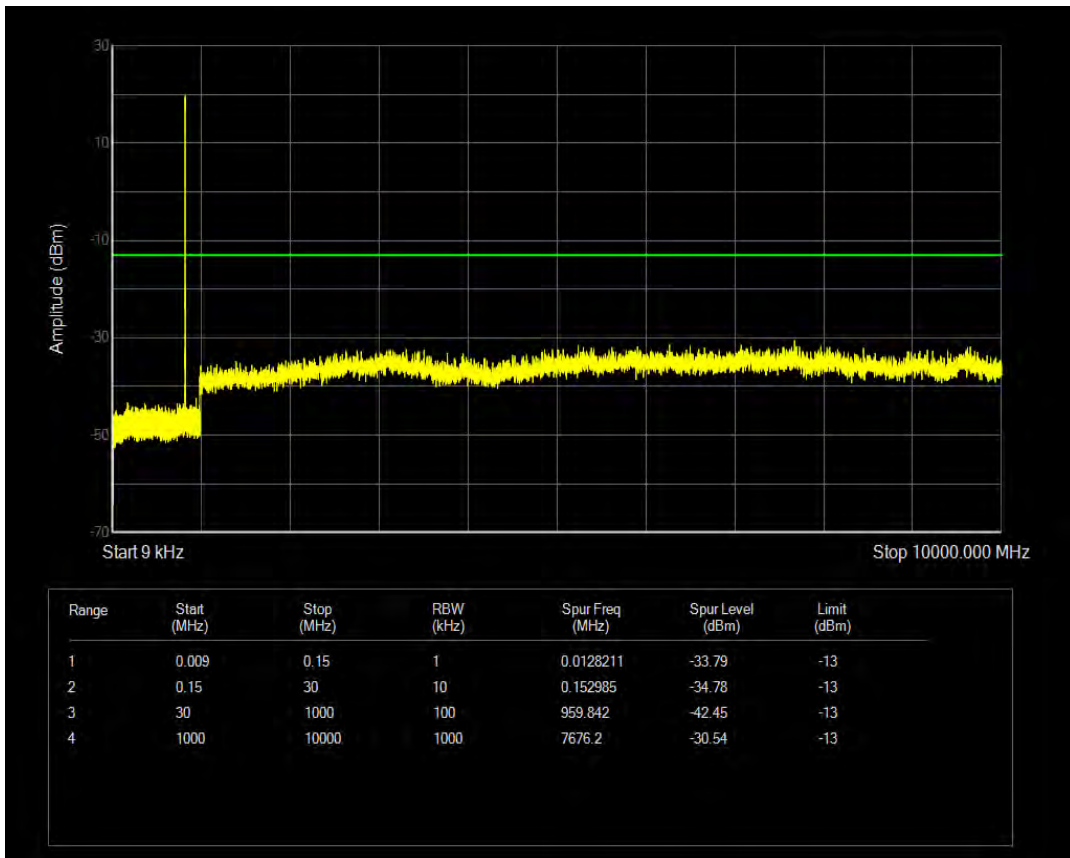

Band4 QAM16 BW=20MHz Channel=20175 RB Size=100 Position=#0

Band4 QPSK BW=20MHz Channel=20300 RB Size=1 Position=#0

Band4 QPSK BW=20MHz Channel=20300 RB Size=100 Position=#0

Band4 QAM16 BW=20MHz Channel=20300 RB Size=100 Position=#0

Band4 QAM16 BW=20MHz Channel=20300 RB Size=1 Position=#0

Band5 QPSK BW=1.4MHz Channel=20407 RB Size=1 Position=#0

Band5 QAM16 BW=1.4MHz Channel=20407 RB Size=1 Position=#0

Band5 QPSK BW=1.4MHz Channel=20407 RB Size=6 Position=#0

Band5 QAM16 BW=1.4MHz Channel=20407 RB Size=6 Position=#0

Band5 QPSK BW=1.4MHz Channel=20525 RB Size=1 Position=#0

Band5 QPSK BW=1.4MHz Channel=20525 RB Size=6 Position=#0

Band5 QAM16 BW=1.4MHz Channel=20525 RB Size=1 Position=#0