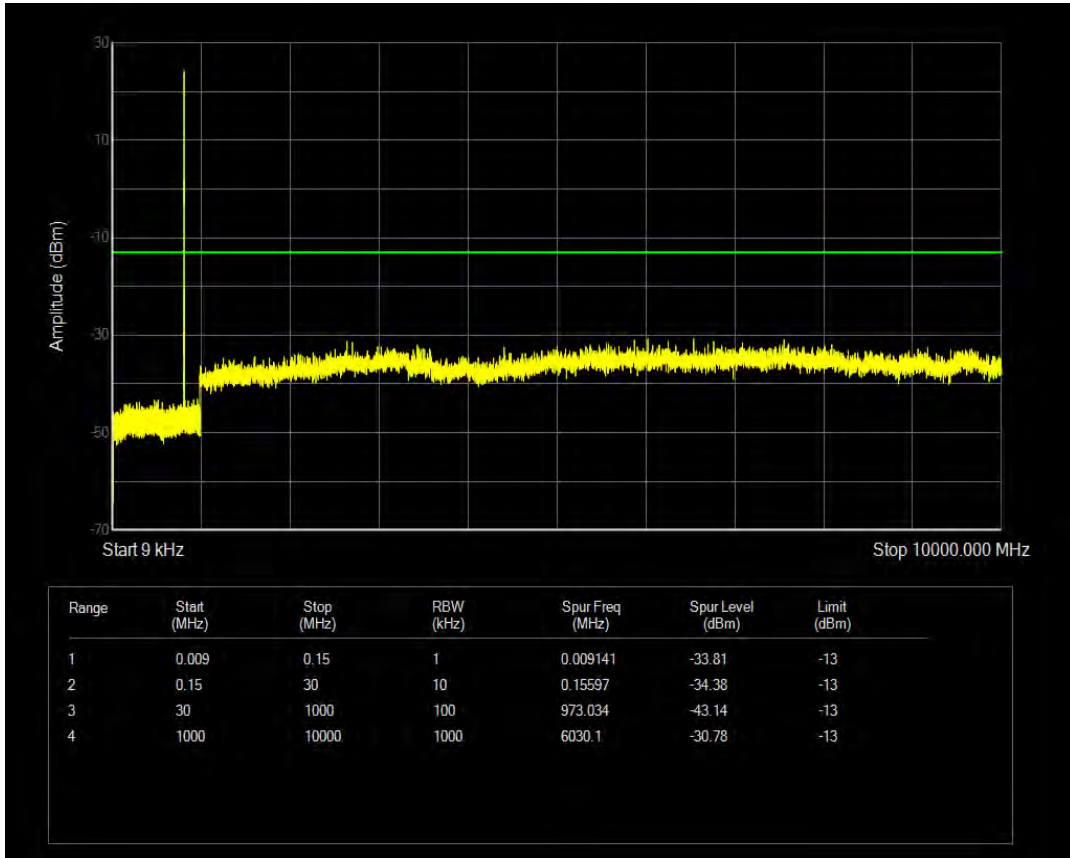

Band4 QAM16 BW=20MHz Channel=20050 RB Size=1 Position=#0

Band4 QPSK BW=20MHz Channel=20175 RB Size=1 Position=#0

Band4 QPSK BW=20MHz Channel=20175 RB Size=100 Position=#0

Band4 QAM16 BW=20MHz Channel=20175 RB Size=1 Position=#0

Band4 QAM16 BW=20MHz Channel=20175 RB Size=100 Position=#0

Band4 QPSK BW=20MHz Channel=20300 RB Size=1 Position=#0

Band4 QPSK BW=20MHz Channel=20300 RB Size=100 Position=#0

Band4 QAM16 BW=20MHz Channel=20300 RB Size=100 Position=#0

Band4 QAM16 BW=20MHz Channel=20300 RB Size=1 Position=#0

Band5 QPSK BW=1.4MHz Channel=20407 RB Size=1 Position=#0

Band5 QAM16 BW=1.4MHz Channel=20407 RB Size=1 Position=#0

Band5 QPSK BW=1.4MHz Channel=20407 RB Size=6 Position=#0