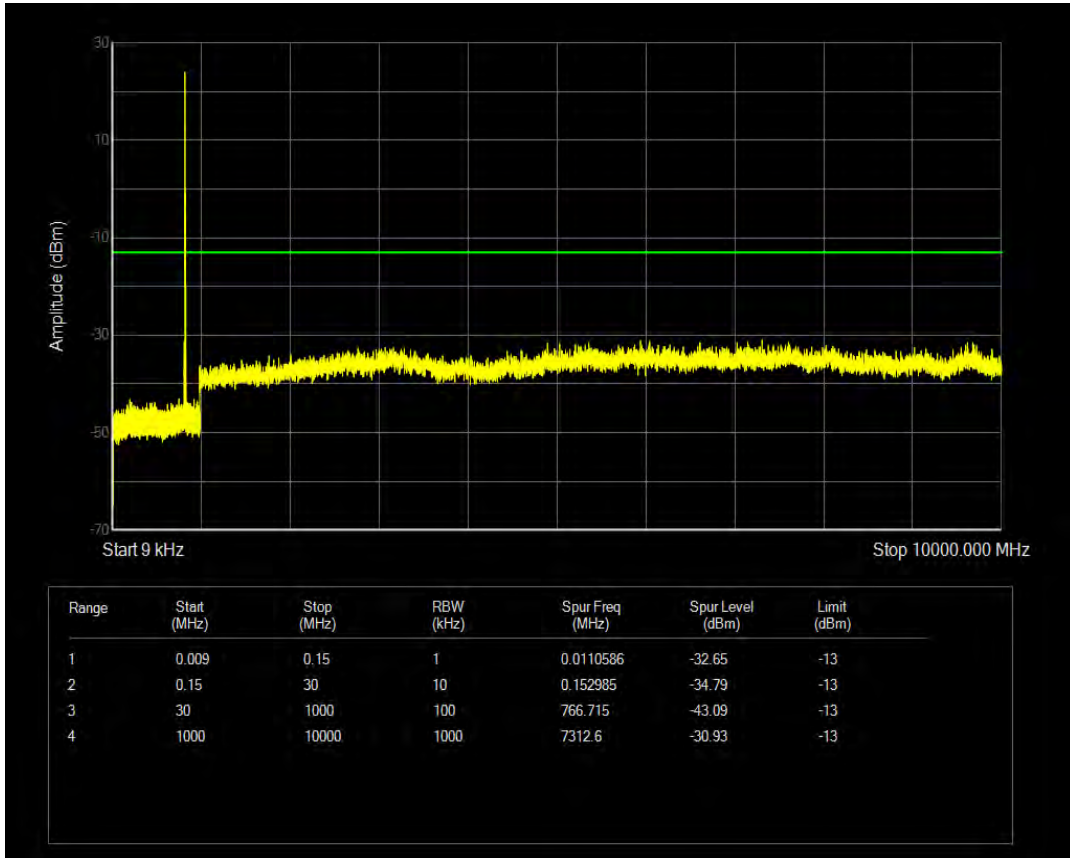

Band5 QPSK BW=5MHz Channel=20525 RB Size=1 Position=#0

Band5 QPSK BW=5MHz Channel=20525 RB Size=25 Position=#0