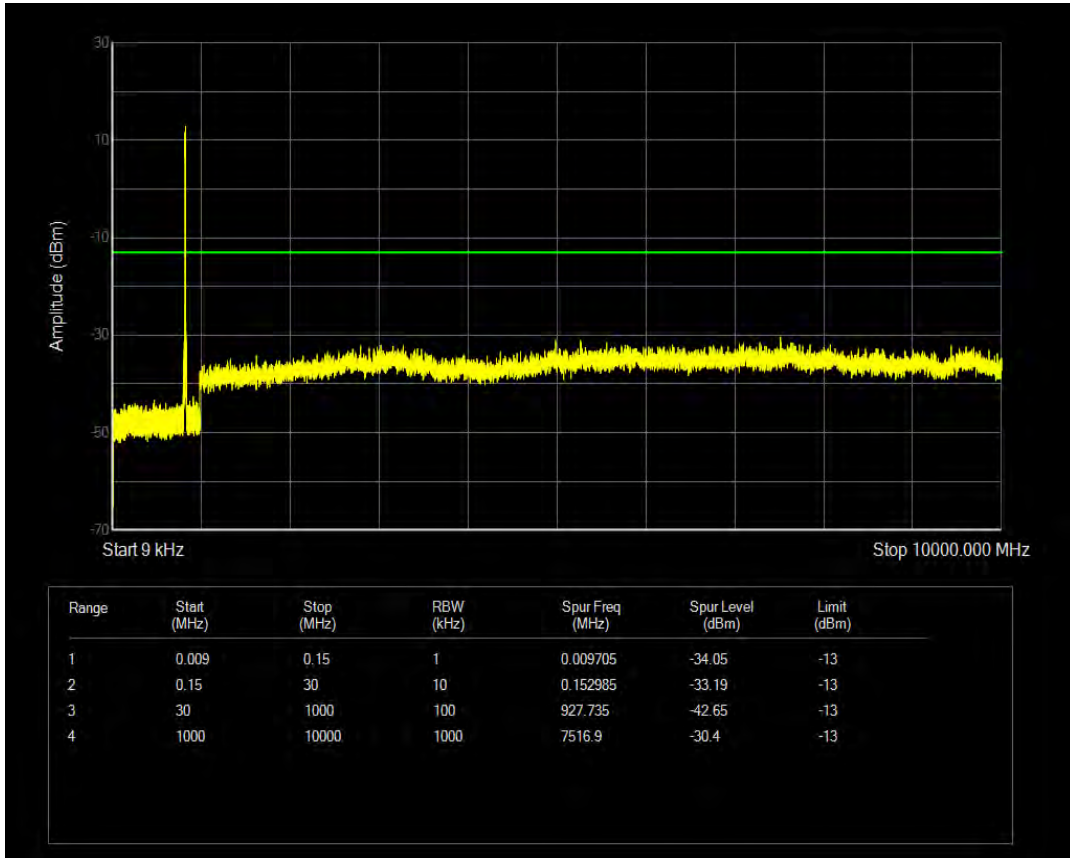

Band5 QAM16 BW=5MHz Channel=20625 RB Size=1 Position=#0

Band5 QPSK BW=10MHz Channel=20450 RB Size=1 Position=#0

Band5 QAM16 BW=10MHz Channel=20450 RB Size=1 Position=#0

Band5 QPSK BW=10MHz Channel=20450 RB Size=50 Position=#0

Band5 QAM16 BW=10MHz Channel=20450 RB Size=50 Position=#0

Band5 QPSK BW=10MHz Channel=20525 RB Size=50 Position=#0

Band5 QPSK BW=10MHz Channel=20525 RB Size=1 Position=#0

Band5 QAM16 BW=10MHz Channel=20525 RB Size=1 Position=#0