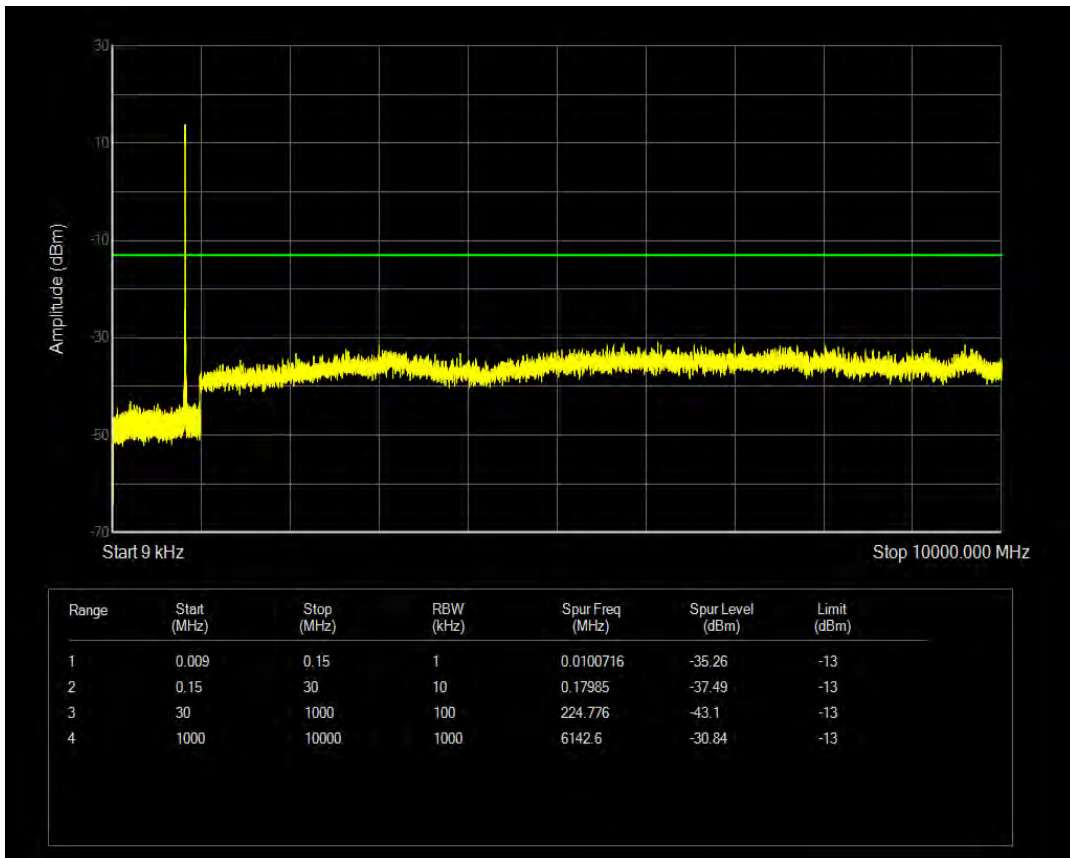

Band5 QPSK BW=5MHz Channel=20525 RB Size=25 Position=#0

Band5 QAM16 BW=5MHz Channel=20525 RB Size=1 Position=#0