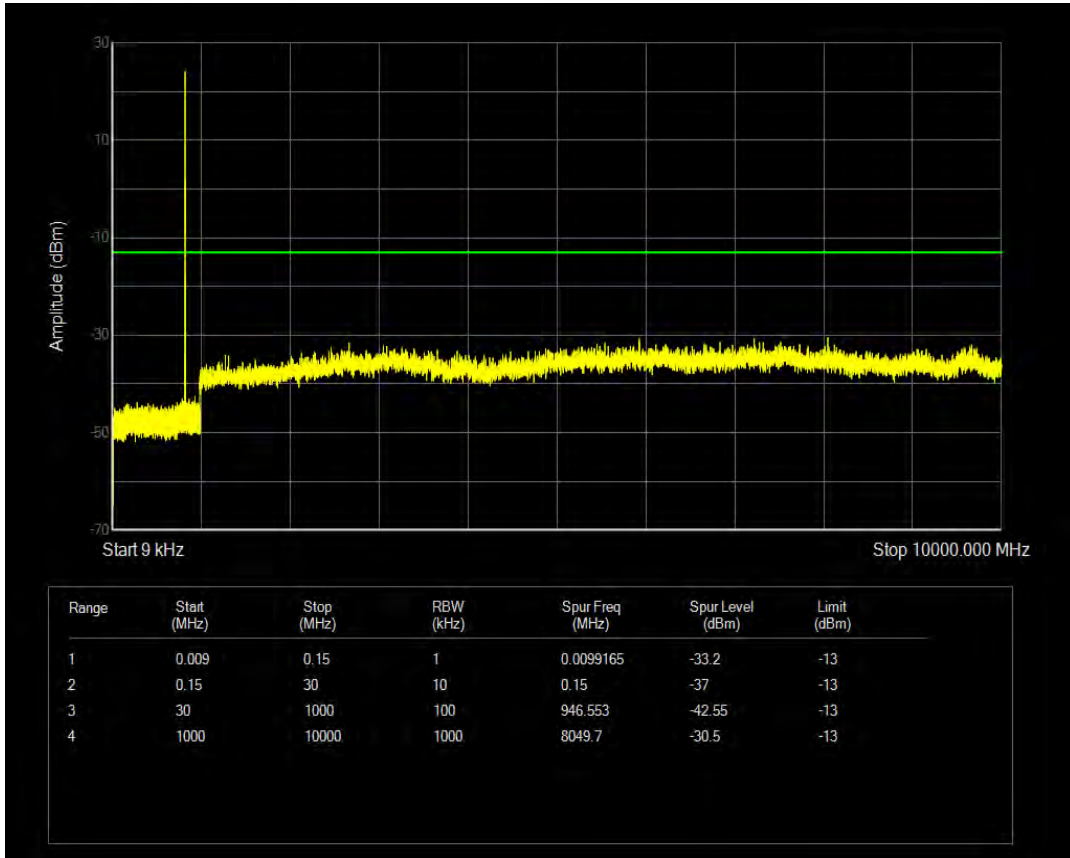

Band4 QAM16 BW=20MHz Channel=20175 RB Size=100 Position=#0

Band4 QPSK BW=20MHz Channel=20300 RB Size=1 Position=#0

Band4 QPSK BW=20MHz Channel=20300 RB Size=100 Position=#0

Band4 QAM16 BW=20MHz Channel=20300 RB Size=100 Position=#0

Band4 QAM16 BW=20MHz Channel=20300 RB Size=1 Position=#0

Band5 QPSK BW=1.4MHz Channel=20407 RB Size=1 Position=#0

Band5 QAM16 BW=1.4MHz Channel=20407 RB Size=1 Position=#0

Band5 QPSK BW=1.4MHz Channel=20407 RB Size=6 Position=#0

Band5 QAM16 BW=1.4MHz Channel=20407 RB Size=6 Position=#0

Band5 QPSK BW=1.4MHz Channel=20525 RB Size=1 Position=#0

Band5 QPSK BW=1.4MHz Channel=20525 RB Size=6 Position=#0

Band5 QAM16 BW=1.4MHz Channel=20525 RB Size=1 Position=#0