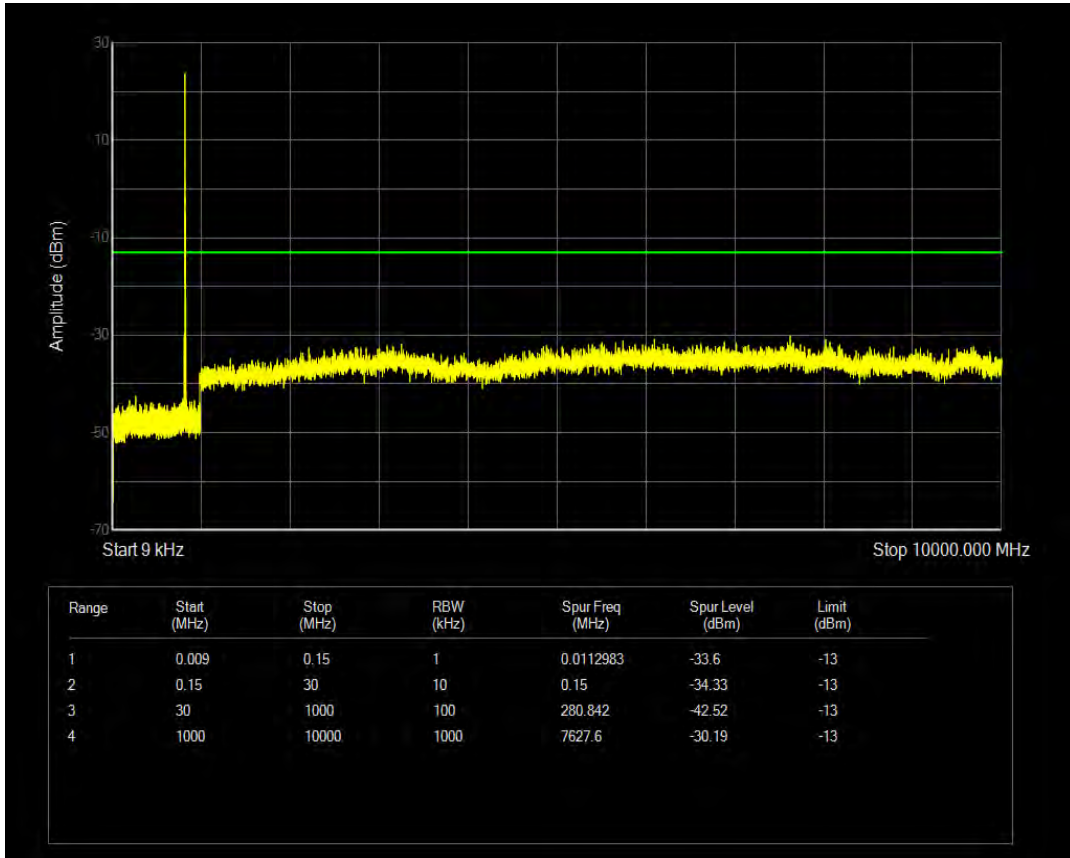

Band5 QAM16 BW=5MHz Channel=20425 RB Size=25 Position=#0

Band5 QPSK BW=5MHz Channel=20525 RB Size=1 Position=#0

Band5 QPSK BW=5MHz Channel=20525 RB Size=25 Position=#0

Band5 QAM16 BW=5MHz Channel=20525 RB Size=1 Position=#0

Band5 QAM16 BW=5MHz Channel=20525 RB Size=25 Position=#0

Band5 QPSK BW=5MHz Channel=20625 RB Size=1 Position=#0

Band5 QPSK BW=5MHz Channel=20625 RB Size=25 Position=#0

Band5 QAM16 BW=5MHz Channel=20625 RB Size=25 Position=#0