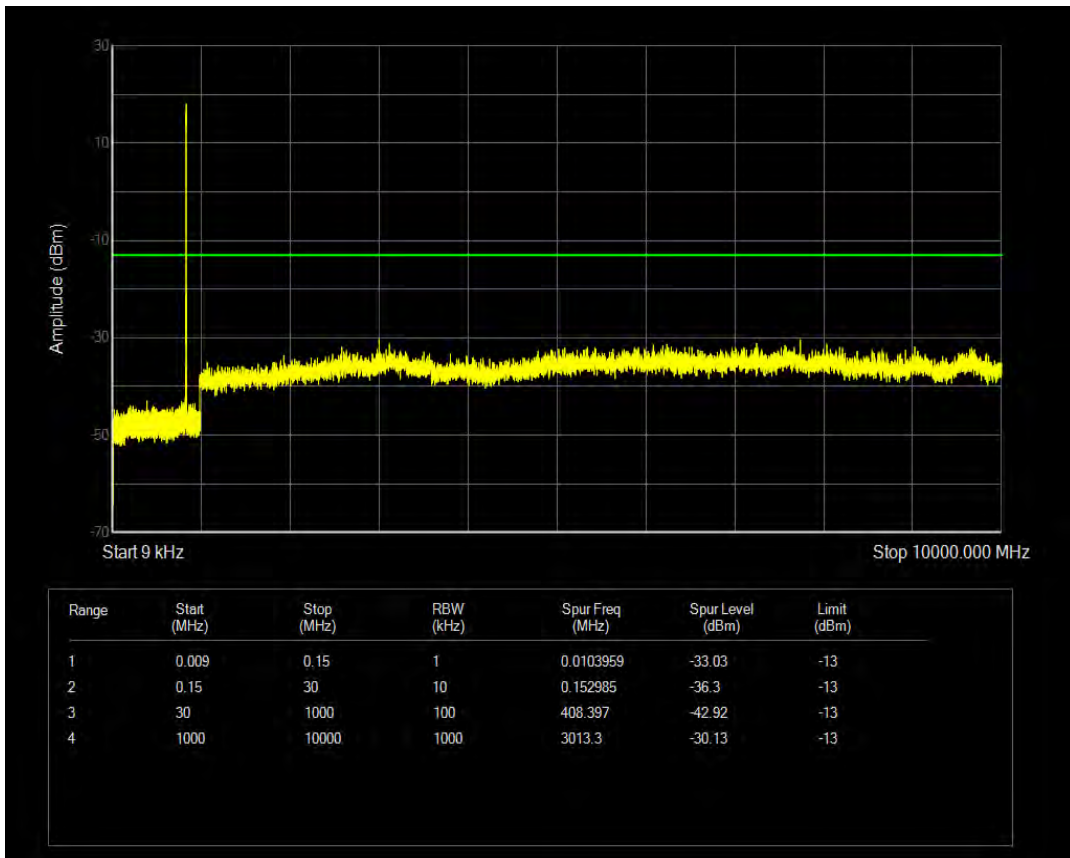

Band5 QPSK BW=3MHz Channel=20635 RB Size=15 Position=#0

Band5 QAM16 BW=3MHz Channel=20635 RB Size=1 Position=#0