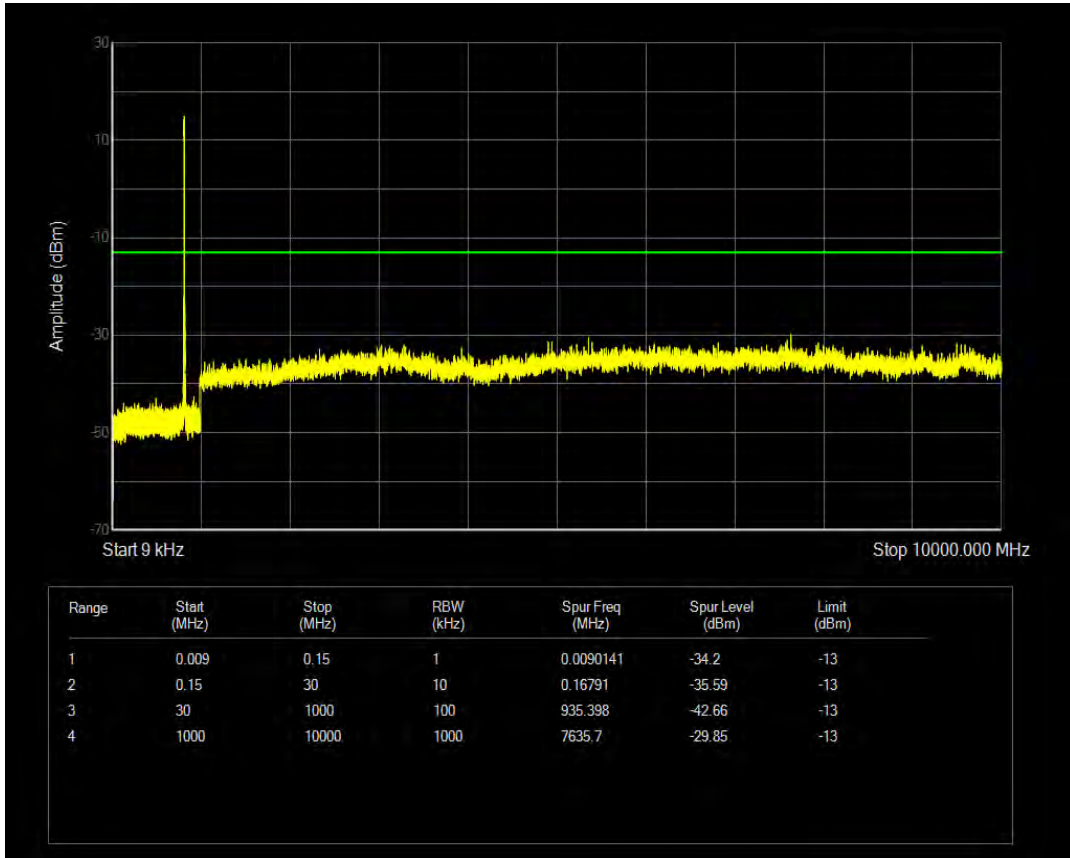

Band5 QPSK BW=5MHz Channel=20425 RB Size=25 Position=#0

Band5 QPSK BW=5MHz Channel=20425 RB Size=1 Position=#0