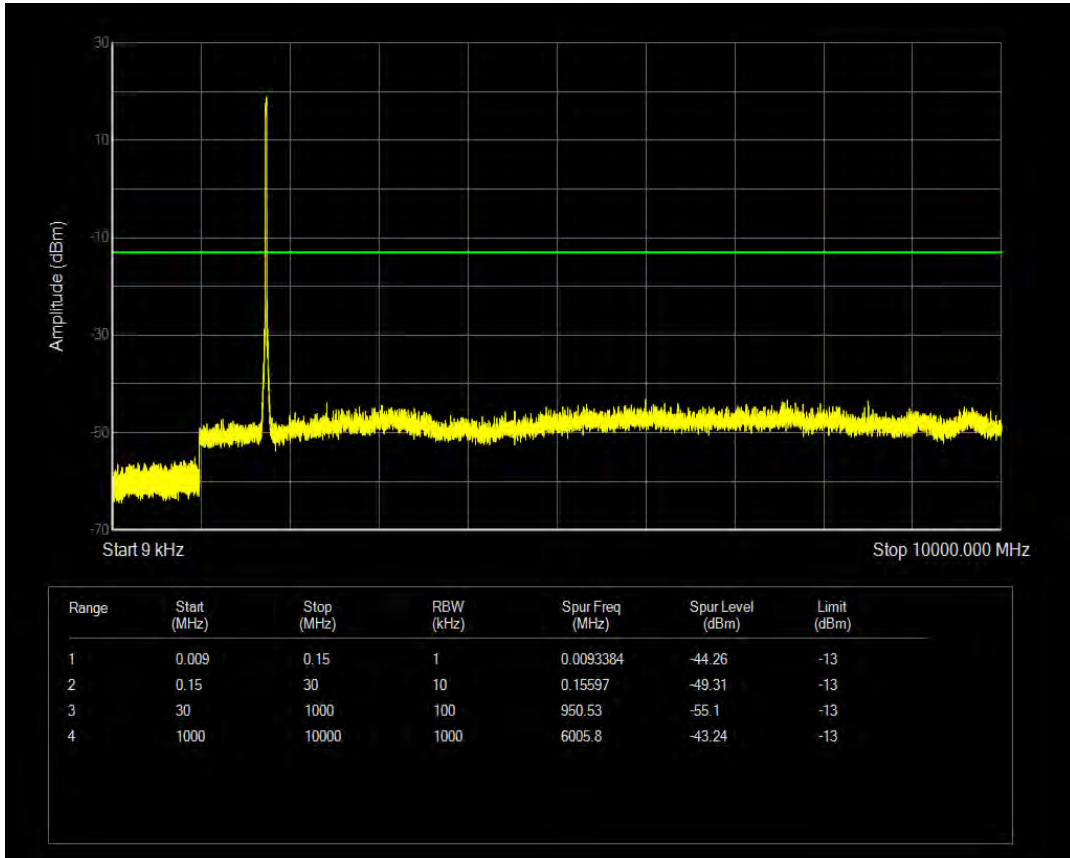

Band4 QAM16 BW=15MHz Channel=20175 RB Size=1 Position=#0

Band4 QPSK BW=15MHz Channel=20325 RB Size=1 Position=#0

Band4 QAM16 BW=15MHz Channel=20325 RB Size=1 Position=#0

Band4 QPSK BW=15MHz Channel=20325 RB Size=75 Position=#0

Band4 QPSK BW=20MHz Channel=20050 RB Size=1 Position=#0

Band4 QAM16 BW=15MHz Channel=20325 RB Size=75 Position=#0

Band4 QPSK BW=20MHz Channel=20050 RB Size=100 Position=#0

Band4 QAM16 BW=20MHz Channel=20050 RB Size=100 Position=#0