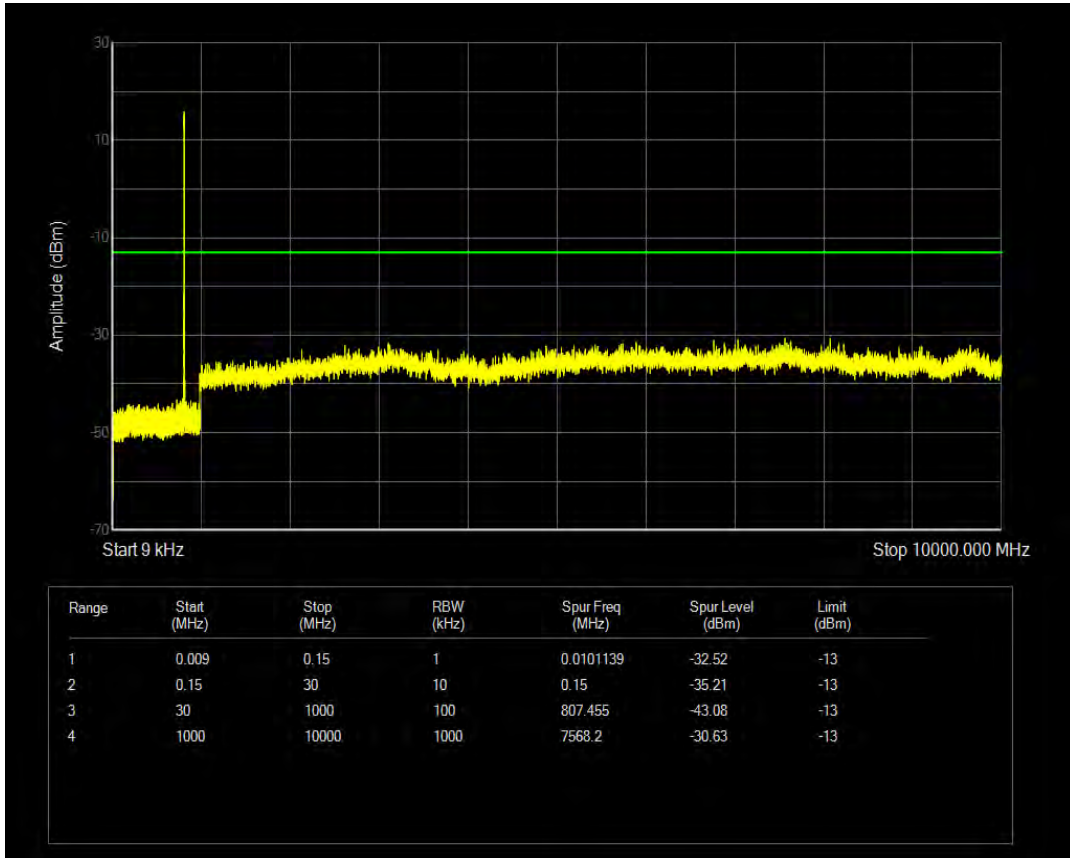

Band5 QAM16 BW=3MHz Channel=20415 RB Size=15 Position=#0

Band5 QPSK BW=3MHz Channel=20525 RB Size=15 Position=#0