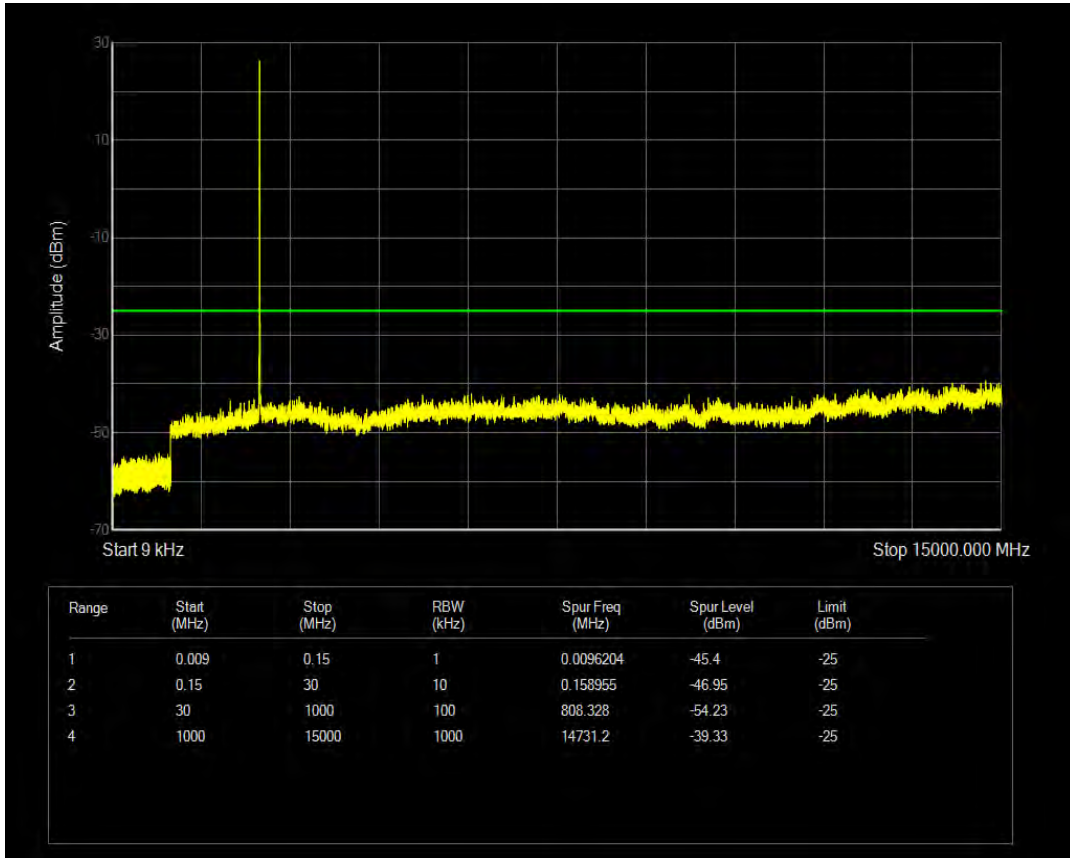

Band7 QPSK BW=5MHz Channel=20775 RB Size=1 Position=#0

Band7 QPSK BW=5MHz Channel=20775 RB Size=25 Position=#0