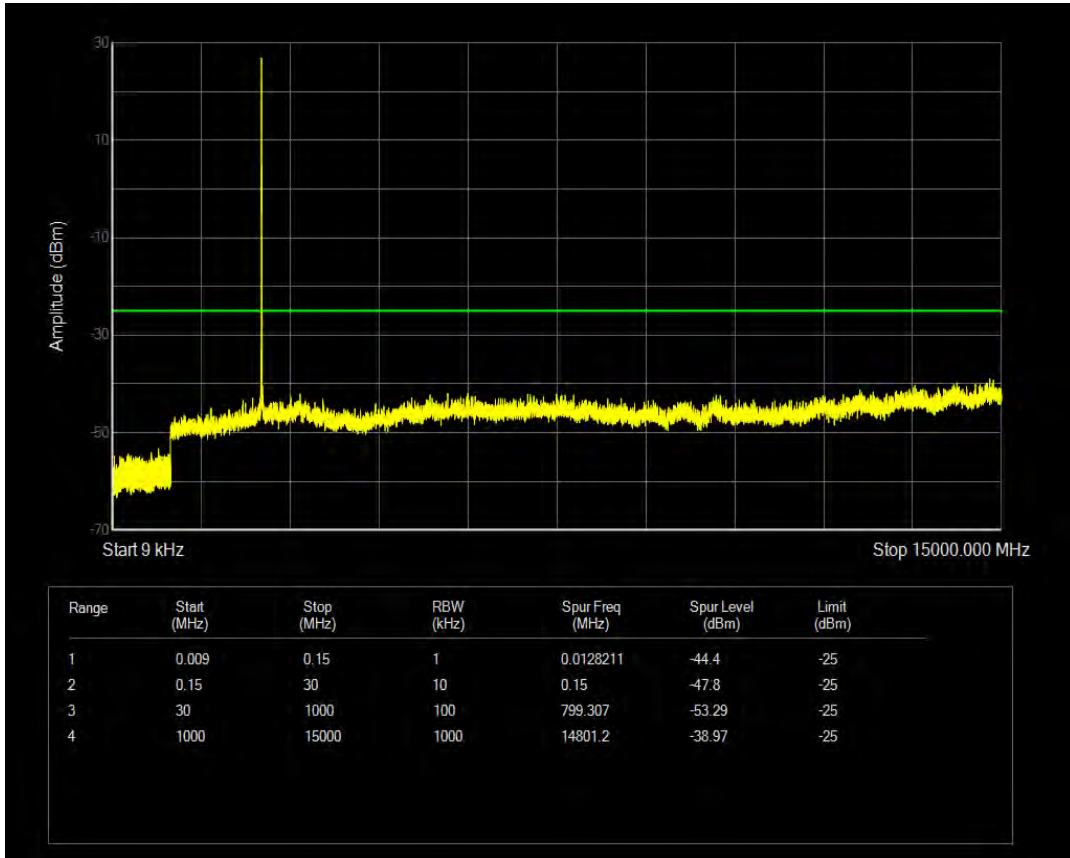

Band7 QPSK BW=5MHz Channel=21100 RB Size=1 Position=#0

Band7 QPSK BW=5MHz Channel=21100 RB Size=25 Position=#0