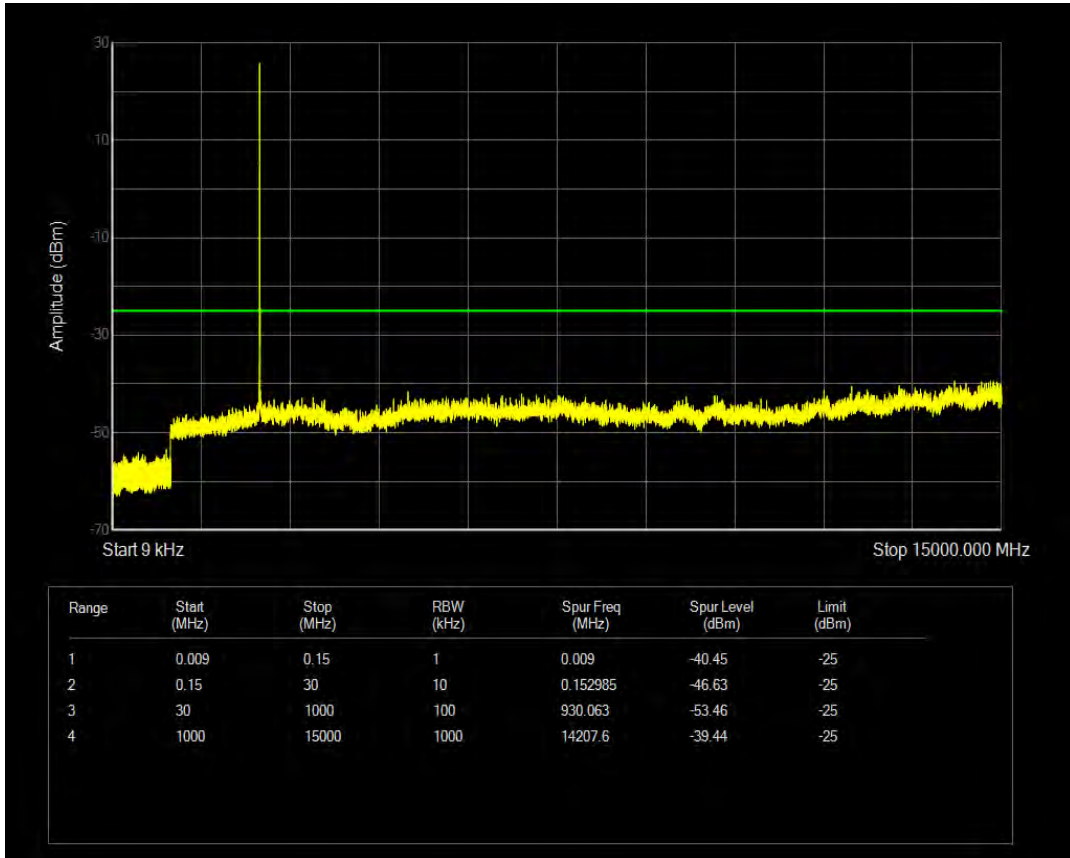

Band5 QPSK BW=10MHz Channel=20600 RB Size=1 Position=#0

Band5 QAM16 BW=10MHz Channel=20525 RB Size=50 Position=#0

Band5 QPSK BW=10MHz Channel=20600 RB Size=50 Position=#0

Band5 QAM16 BW=10MHz Channel=20600 RB Size=1 Position=#0

Band5 QAM16 BW=10MHz Channel=20600 RB Size=50 Position=#0

Band7 QPSK BW=5MHz Channel=20775 RB Size=1 Position=#0

Band7 QPSK BW=5MHz Channel=20775 RB Size=25 Position=#0

Band7 QAM16 BW=5MHz Channel=20775 RB Size=1 Position=#0