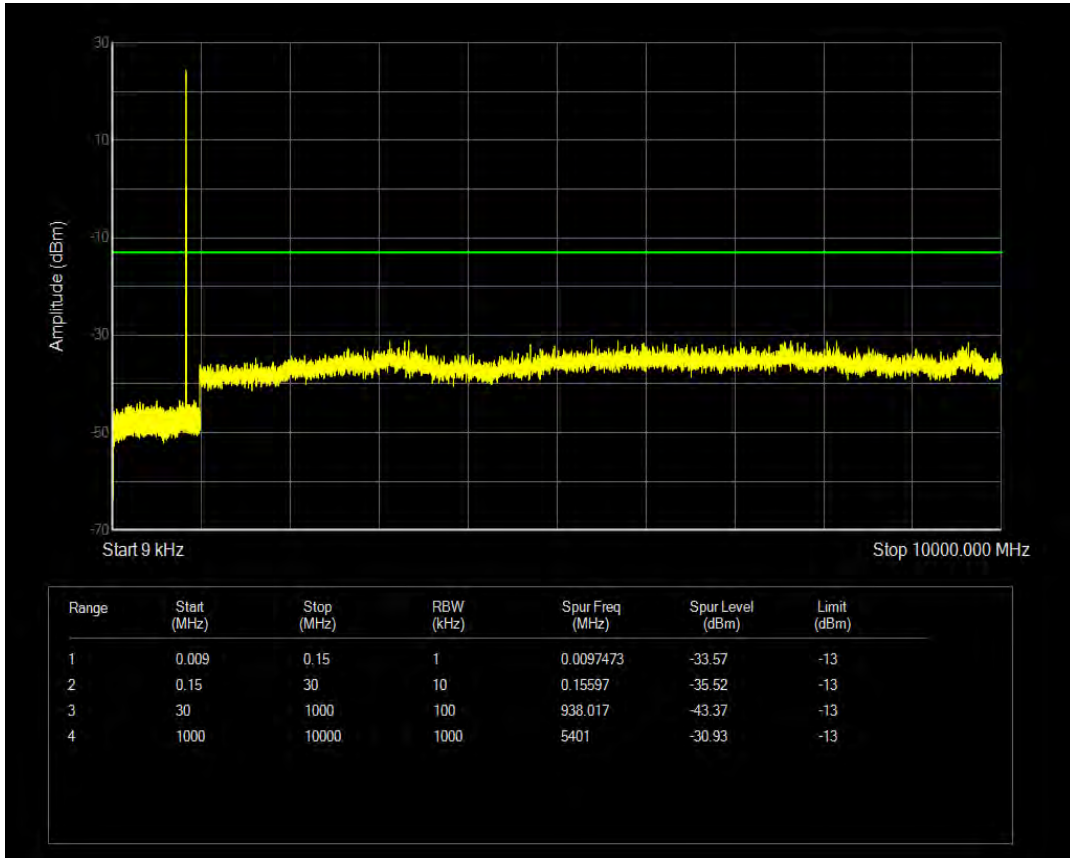

Band5 QPSK BW=3MHz Channel=20635 RB Size=1 Position=#0

Band5 QPSK BW=3MHz Channel=20635 RB Size=15 Position=#0