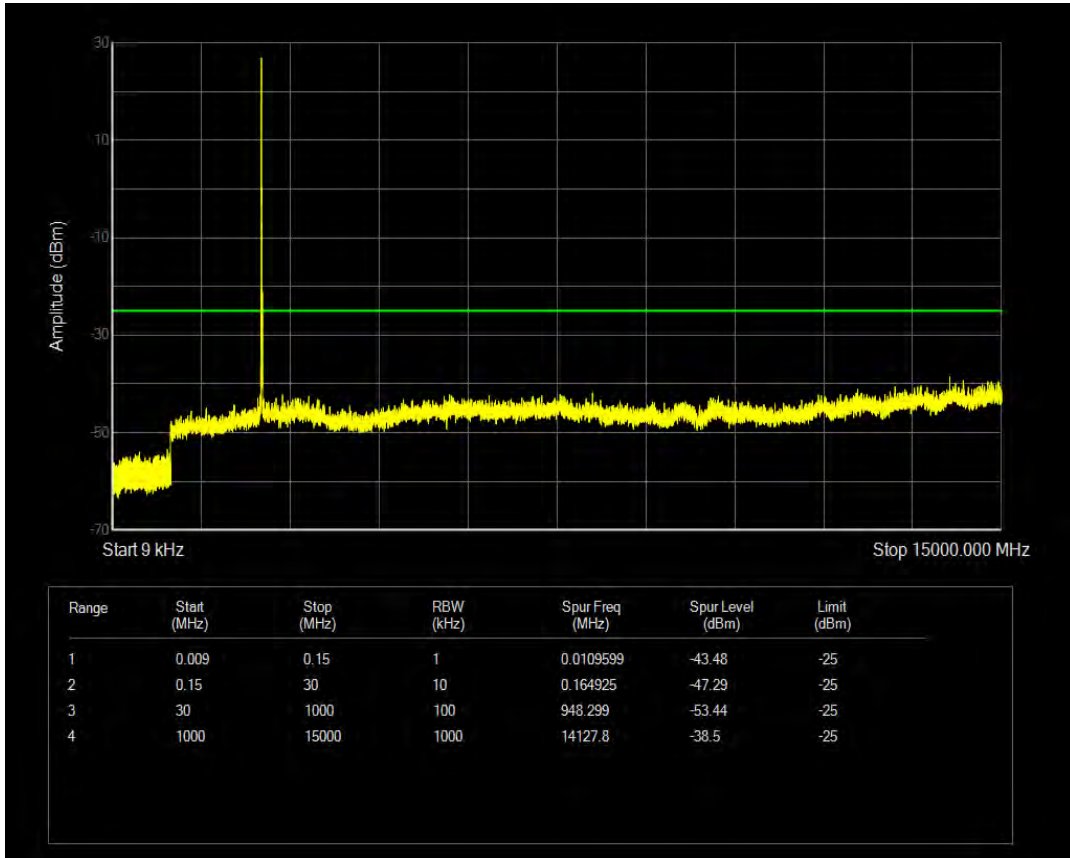

Band7 QAM16 BW=10MHz Channel=20800 RB Size=50 Position=#0

Band7 QPSK BW=10MHz Channel=21100 RB Size=1 Position=#0

Band7 QPSK BW=10MHz Channel=21100 RB Size=50 Position=#0

Band7 QAM16 BW=10MHz Channel=21100 RB Size=1 Position=#0

Band7 QAM16 BW=10MHz Channel=21100 RB Size=50 Position=#0

Band7 QPSK BW=10MHz Channel=21400 RB Size=50 Position=#0

Band7 QPSK BW=10MHz Channel=21400 RB Size=1 Position=#0

Band7 QAM16 BW=10MHz Channel=21400 RB Size=1 Position=#0