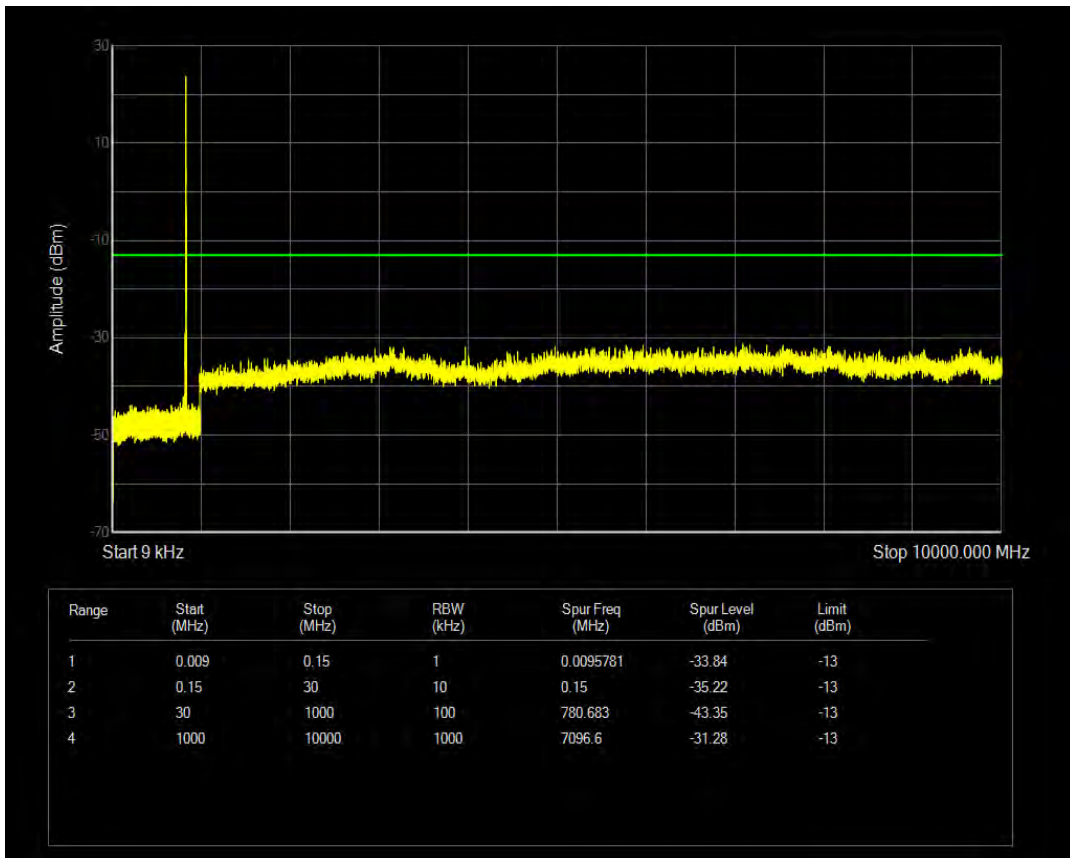

Band5 QAM16 BW=5MHz Channel=20625 RB Size=1 Position=#0

Band5 QPSK BW=10MHz Channel=20450 RB Size=1 Position=#0