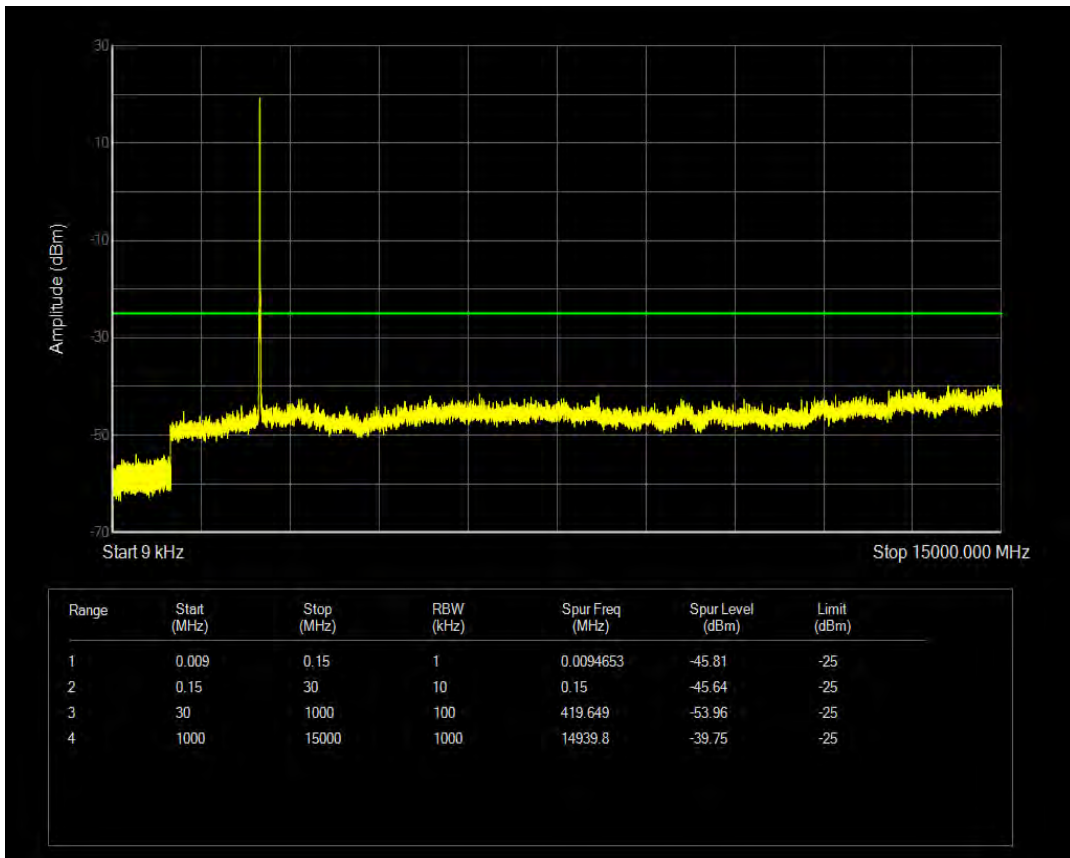

Band7 QAM16 BW=5MHz Channel=21425 RB Size=25 Position=#0

Band7 QPSK BW=10MHz Channel=20800 RB Size=50 Position=#0

Band7 QPSK BW=10MHz Channel=20800 RB Size=1 Position=#0

Band7 QAM16 BW=10MHz Channel=20800 RB Size=1 Position=#0

Band7 QAM16 BW=10MHz Channel=20800 RB Size=50 Position=#0

Band7 QPSK BW=10MHz Channel=21100 RB Size=1 Position=#0

Band7 QPSK BW=10MHz Channel=21100 RB Size=50 Position=#0

Band7 QAM16 BW=10MHz Channel=21100 RB Size=1 Position=#0