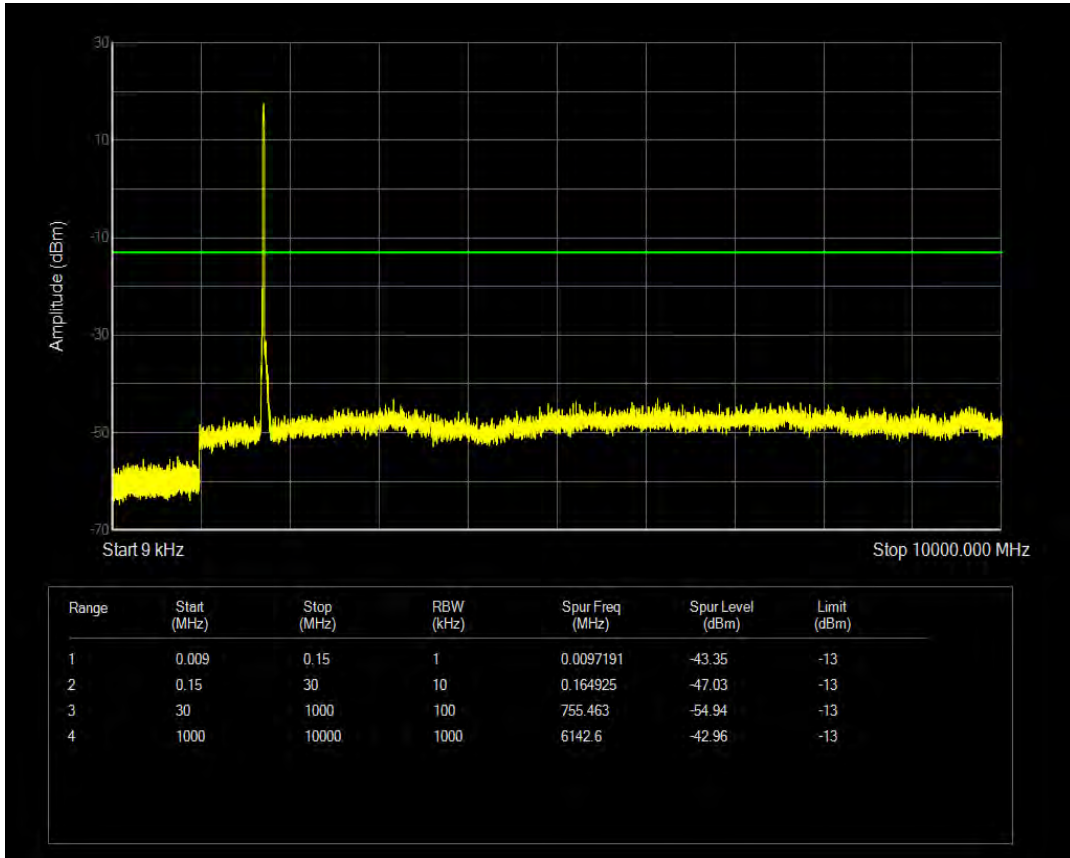

Band4 QAM16 BW=15MHz Channel=20175 RB Size=1 Position=#0

Band4 QPSK BW=15MHz Channel=20325 RB Size=1 Position=#0

Band4 QAM16 BW=15MHz Channel=20325 RB Size=1 Position=#0

Band4 QPSK BW=15MHz Channel=20325 RB Size=75 Position=#0

Band4 QPSK BW=20MHz Channel=20050 RB Size=1 Position=#0

Band4 QAM16 BW=15MHz Channel=20325 RB Size=75 Position=#0

Band4 QPSK BW=20MHz Channel=20050 RB Size=100 Position=#0

Band4 QAM16 BW=20MHz Channel=20050 RB Size=100 Position=#0

Band4 QAM16 BW=20MHz Channel=20050 RB Size=1 Position=#0

Band4 QPSK BW=20MHz Channel=20175 RB Size=1 Position=#0

Band4 QPSK BW=20MHz Channel=20175 RB Size=100 Position=#0

Band4 QAM16 BW=20MHz Channel=20175 RB Size=1 Position=#0