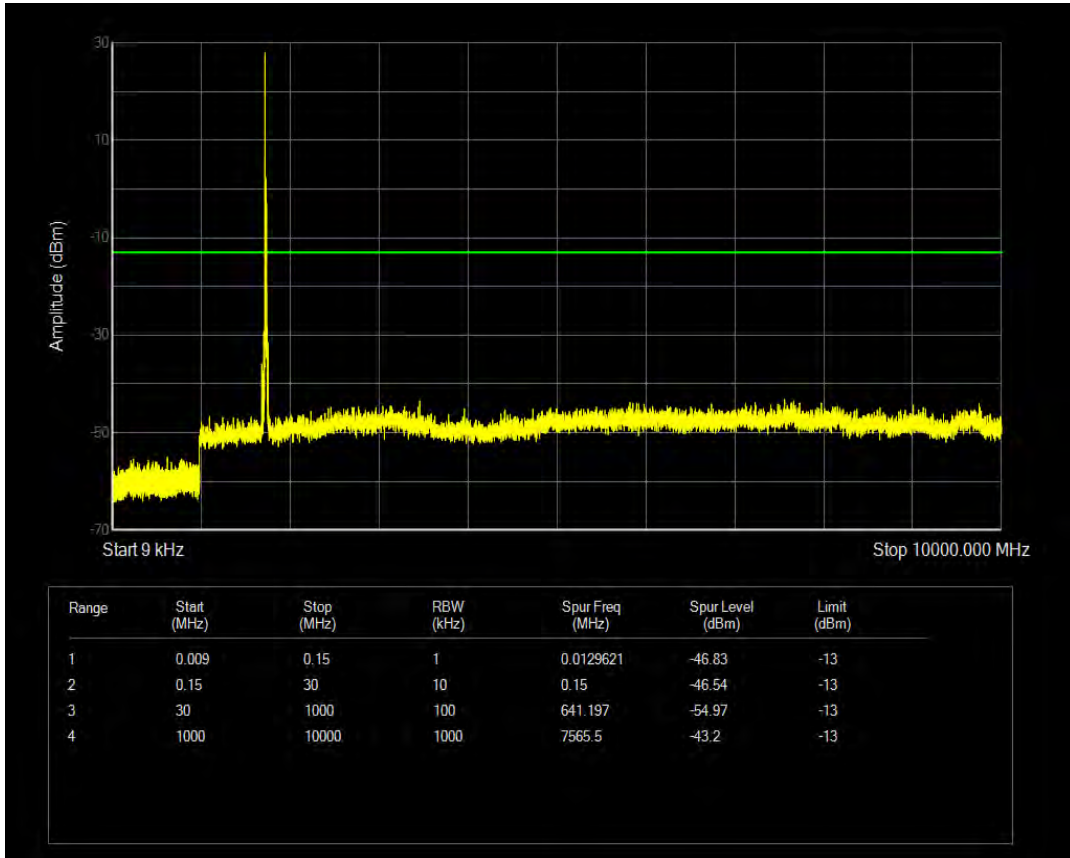

Band4 QPSK BW=20MHz Channel=20050 RB Size=1 Position=#0

Band4 QAM16 BW=15MHz Channel=20325 RB Size=75 Position=#0

Band4 QPSK BW=20MHz Channel=20050 RB Size=100 Position=#0

Band4 QAM16 BW=20MHz Channel=20050 RB Size=100 Position=#0

Band4 QAM16 BW=20MHz Channel=20050 RB Size=1 Position=#0

Band4 QPSK BW=20MHz Channel=20175 RB Size=1 Position=#0

Band4 QPSK BW=20MHz Channel=20175 RB Size=100 Position=#0

Band4 QAM16 BW=20MHz Channel=20175 RB Size=1 Position=#0

Band4 QAM16 BW=20MHz Channel=20175 RB Size=100 Position=#0

Band4 QPSK BW=20MHz Channel=20300 RB Size=1 Position=#0

Band4 QPSK BW=20MHz Channel=20300 RB Size=100 Position=#0

Band4 QAM16 BW=20MHz Channel=20300 RB Size=100 Position=#0