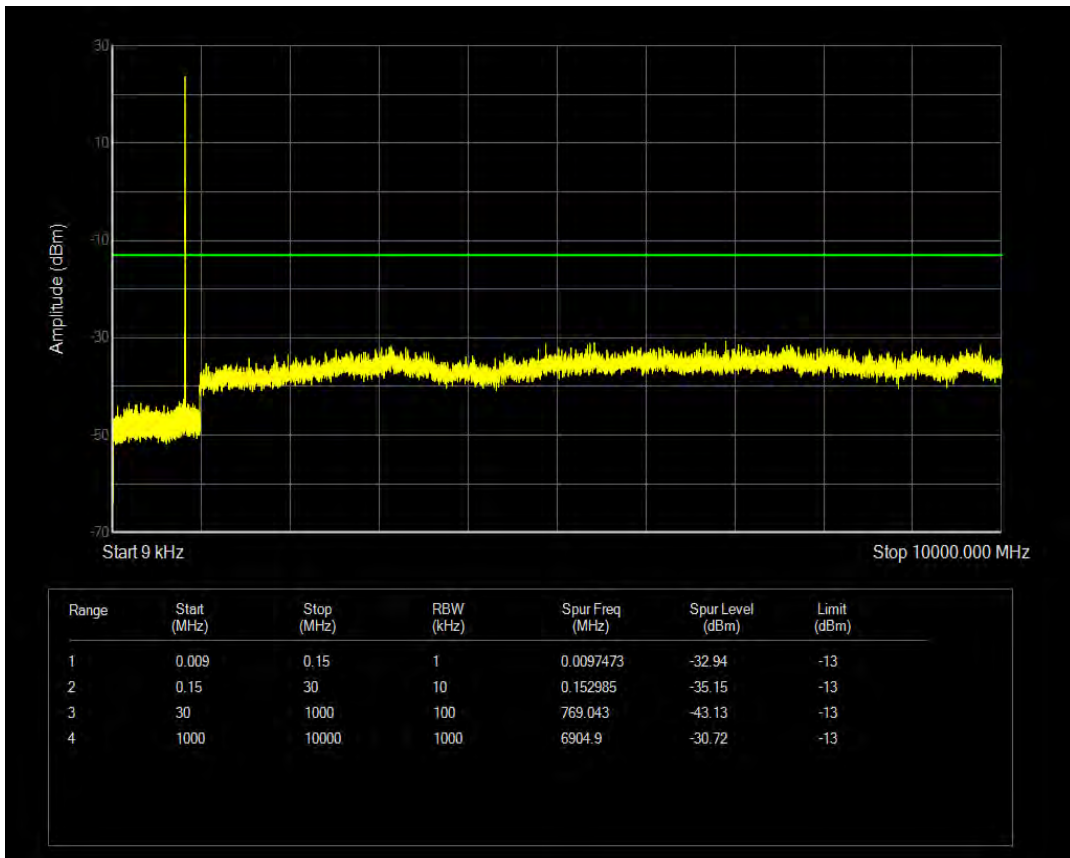

Band5 QPSK BW=3MHz Channel=20525 RB Size=1 Position=#0

Band5 QAM16 BW=3MHz Channel=20415 RB Size=15 Position=#0