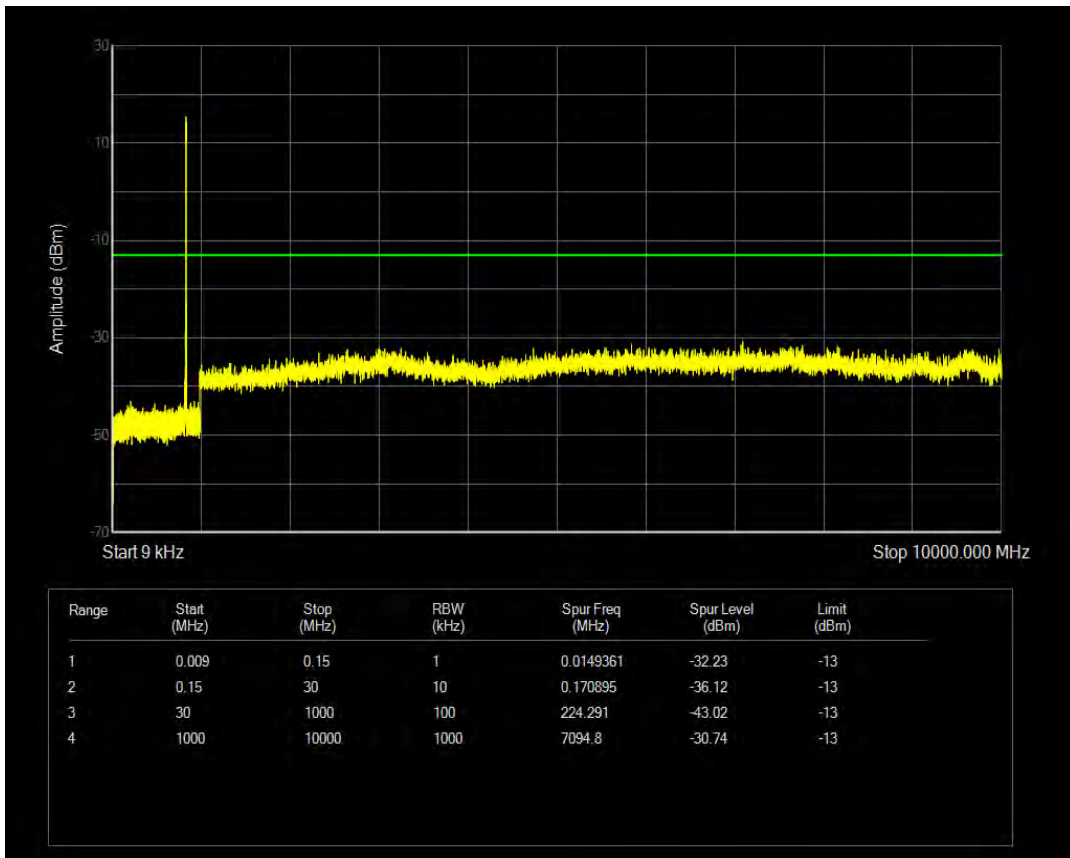

Band5 QPSK BW=5MHz Channel=20625 RB Size=25 Position=#0

Band5 QAM16 BW=5MHz Channel=20625 RB Size=25 Position=#0