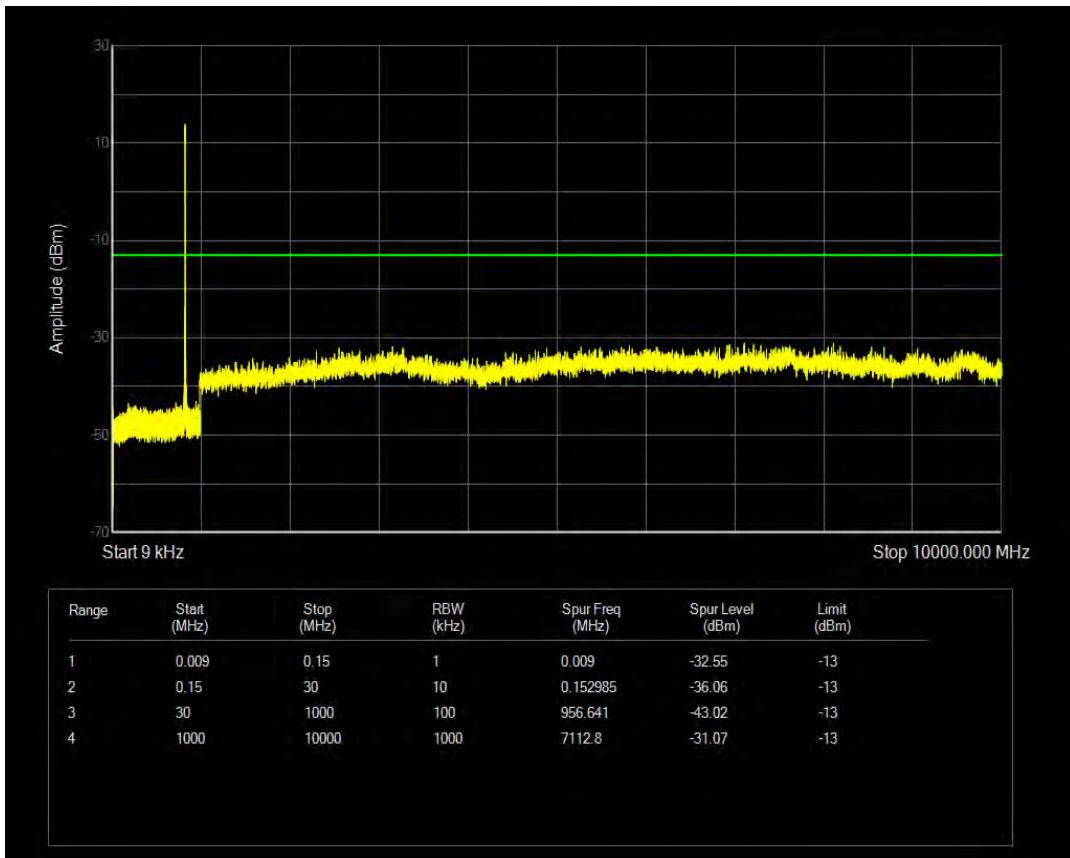

Band5 QAM16 BW=5MHz Channel=20525 RB Size=25 Position=#0

Band5 QPSK BW=5MHz Channel=20625 RB Size=1 Position=#0