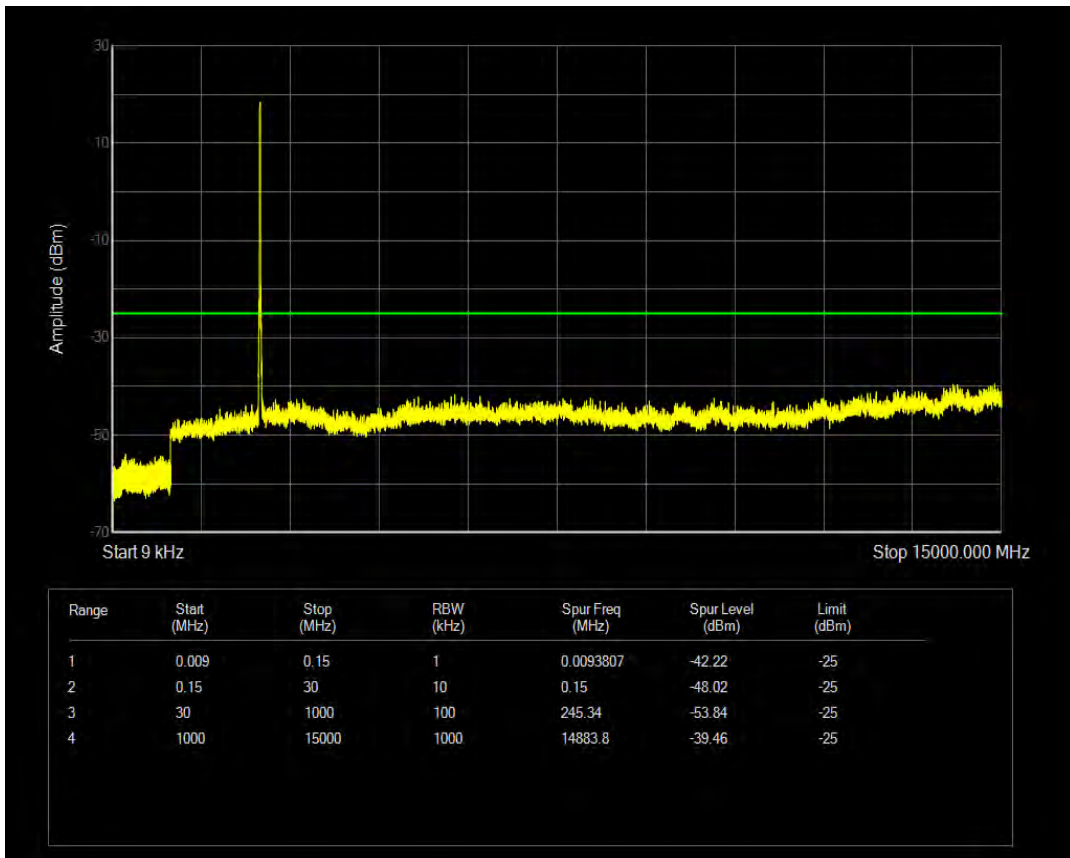

Band7 QAM16 BW=15MHz Channel=20825 RB Size=75 Position=#0

Band7 QPSK BW=15MHz Channel=21100 RB Size=75 Position=#0