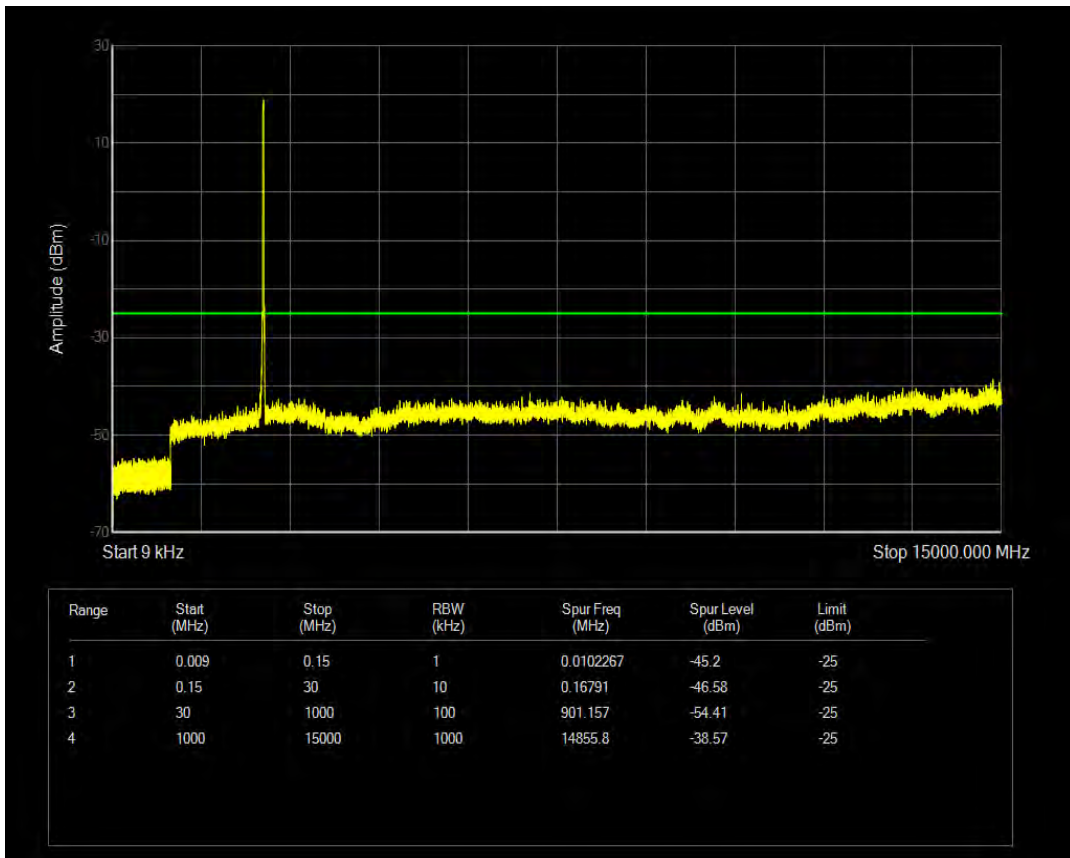

Band7 QAM16 BW=15MHz Channel=21100 RB Size=75 Position=#0

Band7 QPSK BW=15MHz Channel=21375 RB Size=1 Position=#0

Band7 QPSK BW=15MHz Channel=21375 RB Size=75 Position=#0

Band7 QAM16 BW=15MHz Channel=21375 RB Size=1 Position=#0

Band7 QAM16 BW=15MHz Channel=21375 RB Size=75 Position=#0

Band7 QPSK BW=20MHz Channel=20850 RB Size=100 Position=#0

Band7 QPSK BW=20MHz Channel=20850 RB Size=1 Position=#0

Band7 QAM16 BW=20MHz Channel=20850 RB Size=1 Position=#0