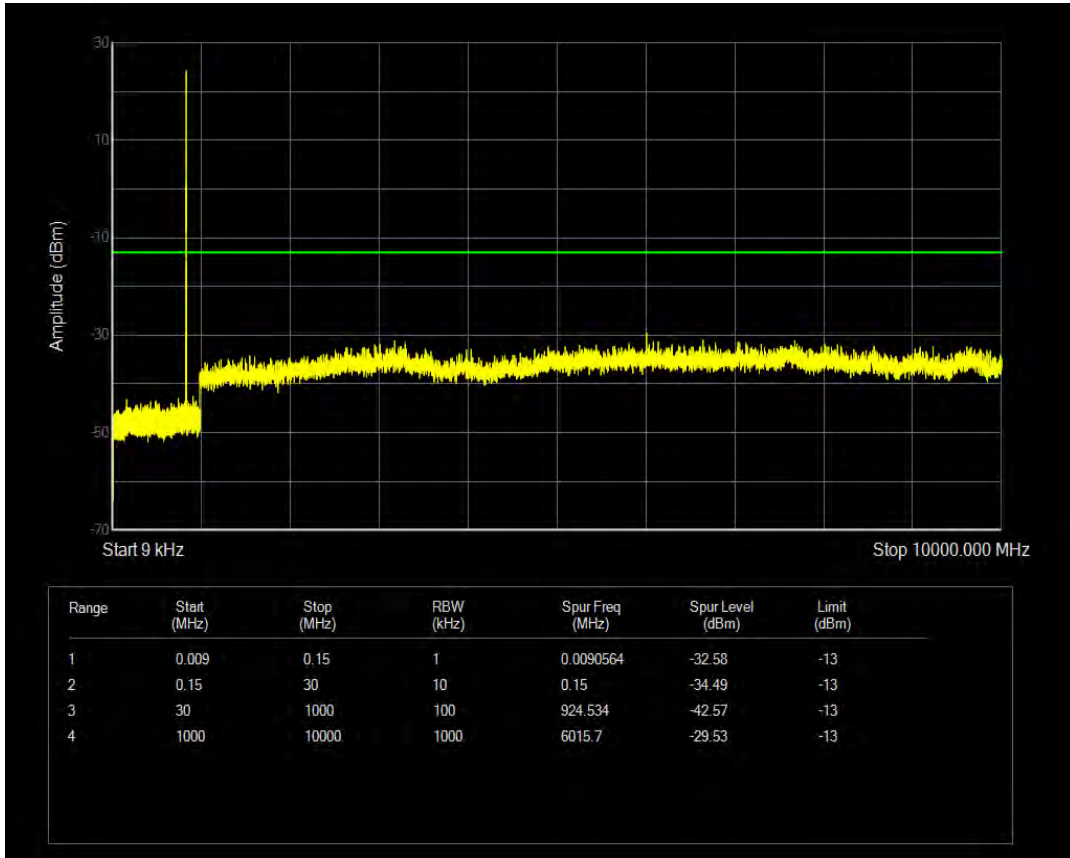

Band5 QAM16 BW=1.4MHz Channel=20407 RB Size=6 Position=#0

Band5 QPSK BW=1.4MHz Channel=20525 RB Size=1 Position=#0

Band5 QPSK BW=1.4MHz Channel=20525 RB Size=6 Position=#0

Band5 QAM16 BW=1.4MHz Channel=20525 RB Size=1 Position=#0

Band5 QAM16 BW=1.4MHz Channel=20525 RB Size=6 Position=#0

Band5 QPSK BW=1.4MHz Channel=20643 RB Size=1 Position=#0

Band5 QPSK BW=1.4MHz Channel=20643 RB Size=6 Position=#0

Band5 QAM16 BW=1.4MHz Channel=20643 RB Size=1 Position=#0