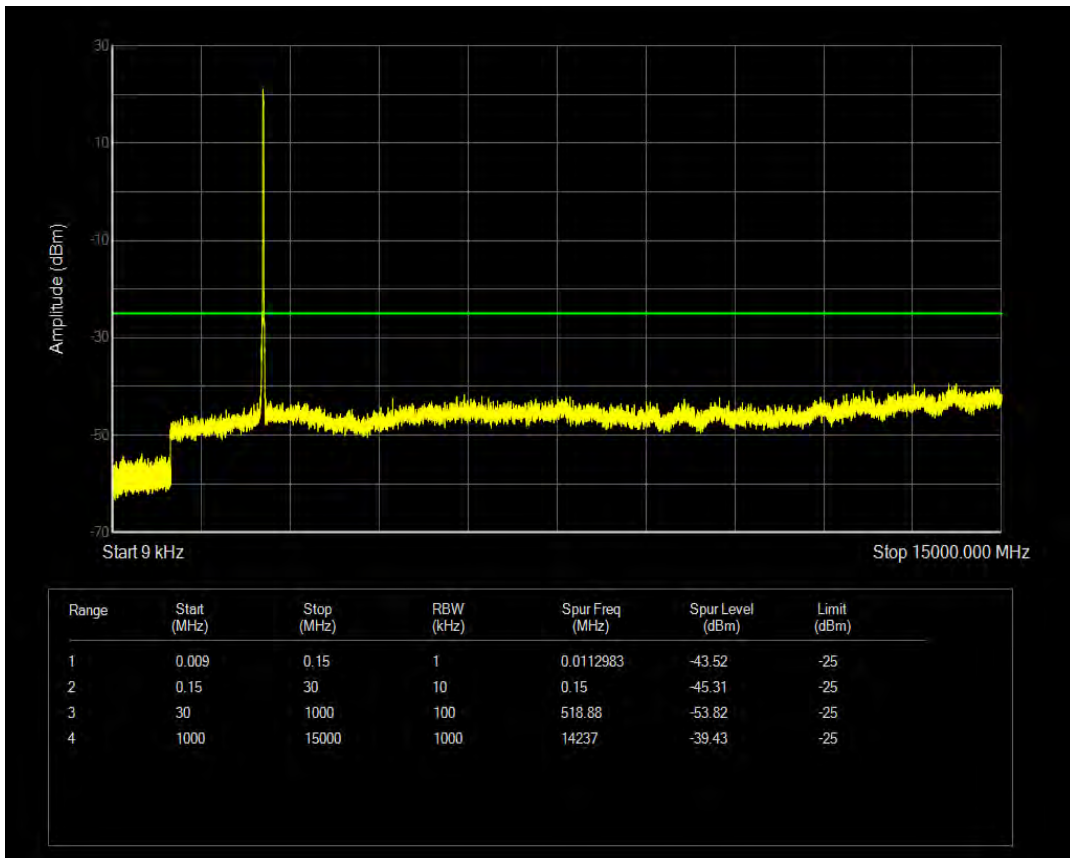

Band7 QAM16 BW=15MHz Channel=20825 RB Size=75 Position=#0

Band7 QPSK BW=15MHz Channel=21100 RB Size=75 Position=#0

Band7 QPSK BW=15MHz Channel=21100 RB Size=1 Position=#0

Band7 QAM16 BW=15MHz Channel=21100 RB Size=1 Position=#0

Band7 QAM16 BW=15MHz Channel=21100 RB Size=75 Position=#0

Band7 QPSK BW=15MHz Channel=21375 RB Size=1 Position=#0

Band7 QPSK BW=15MHz Channel=21375 RB Size=75 Position=#0

Band7 QAM16 BW=15MHz Channel=21375 RB Size=1 Position=#0