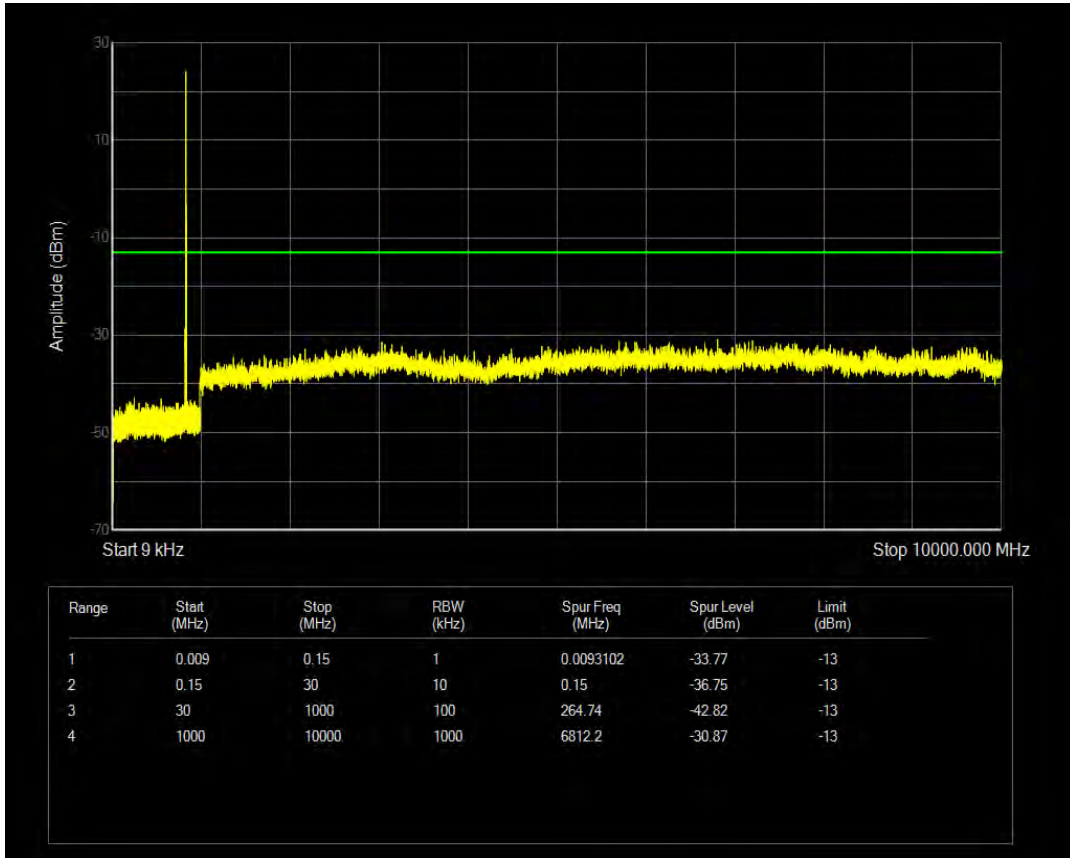

Band5 QPSK BW=5MHz Channel=20625 RB Size=1 Position=#0

Band5 QPSK BW=5MHz Channel=20625 RB Size=25 Position=#0