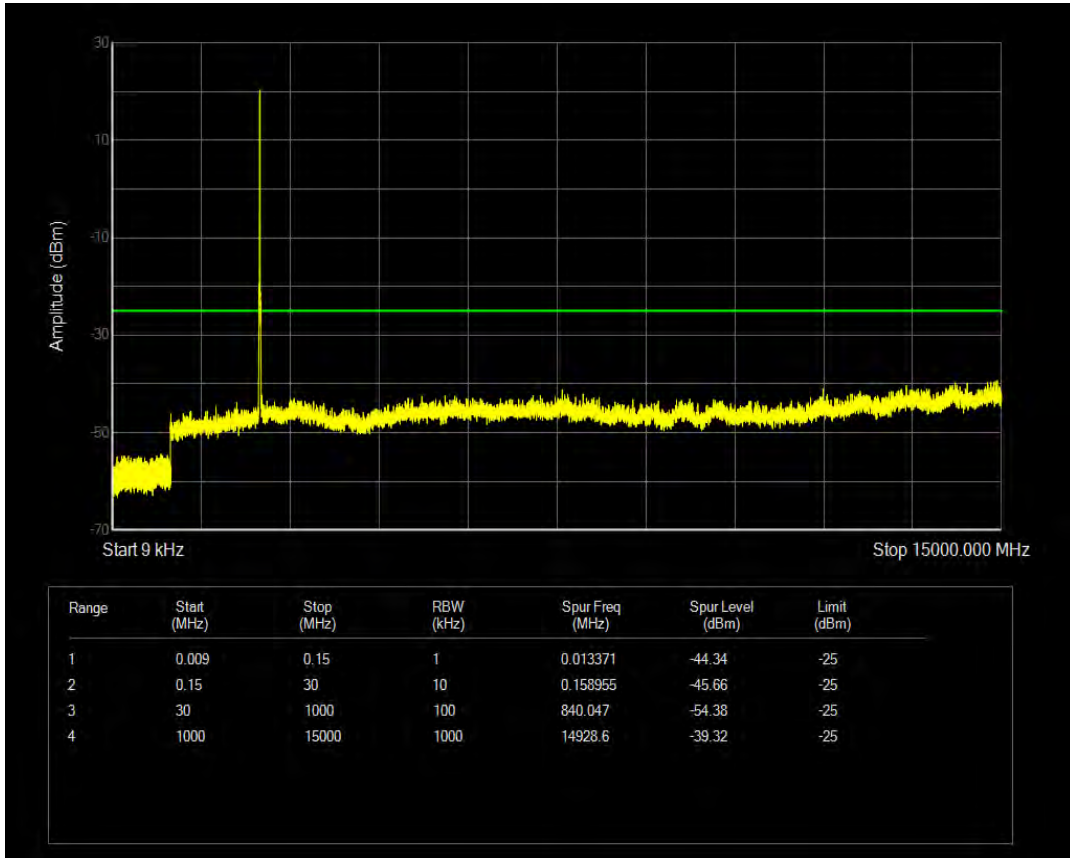

Band7 QPSK BW=10MHz Channel=20800 RB Size=50 Position=#0

Band7 QPSK BW=10MHz Channel=20800 RB Size=1 Position=#0