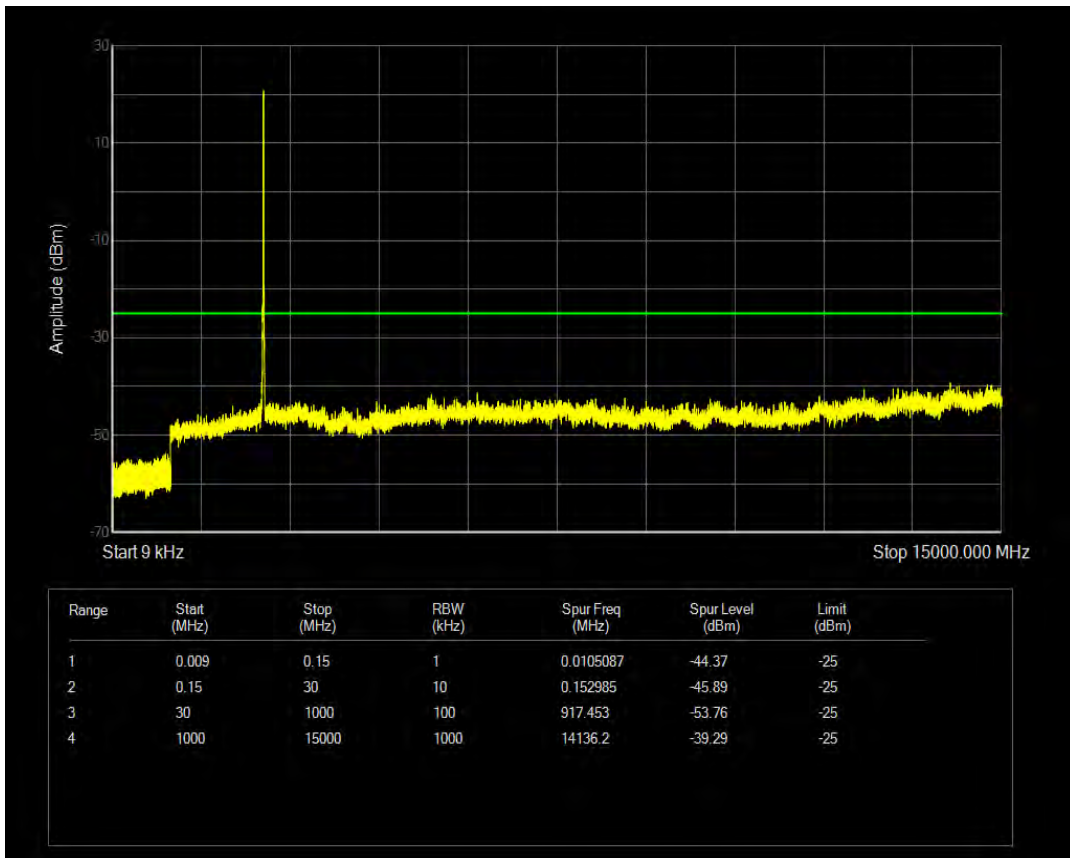

Band7 QAM16 BW=10MHz Channel=21400 RB Size=50 Position=#0

Band7 QPSK BW=15MHz Channel=20825 RB Size=1 Position=#0