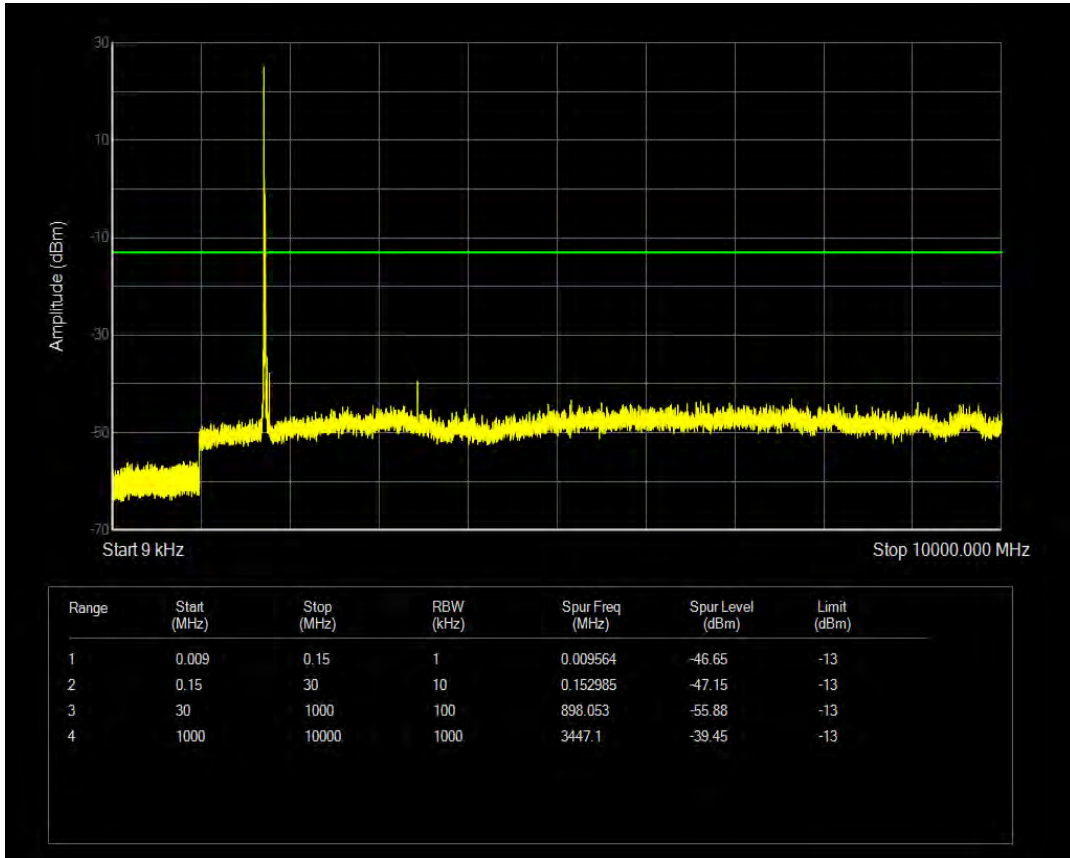

Band4 QPSK BW=20MHz Channel=20050 RB Size=1 Position=#0

Band4 QAM16 BW=15MHz Channel=20325 RB Size=75 Position=#0

Band4 QPSK BW=20MHz Channel=20050 RB Size=100 Position=#0

Band4 QAM16 BW=20MHz Channel=20050 RB Size=100 Position=#0

Band4 QAM16 BW=20MHz Channel=20050 RB Size=1 Position=#0

Band4 QPSK BW=20MHz Channel=20175 RB Size=1 Position=#0

Band4 QPSK BW=20MHz Channel=20175 RB Size=100 Position=#0

Band4 QAM16 BW=20MHz Channel=20175 RB Size=1 Position=#0

Band4 QAM16 BW=20MHz Channel=20175 RB Size=100 Position=#0

Band4 QPSK BW=20MHz Channel=20300 RB Size=1 Position=#0

Band4 QPSK BW=20MHz Channel=20300 RB Size=100 Position=#0

Band4 QAM16 BW=20MHz Channel=20300 RB Size=100 Position=#0