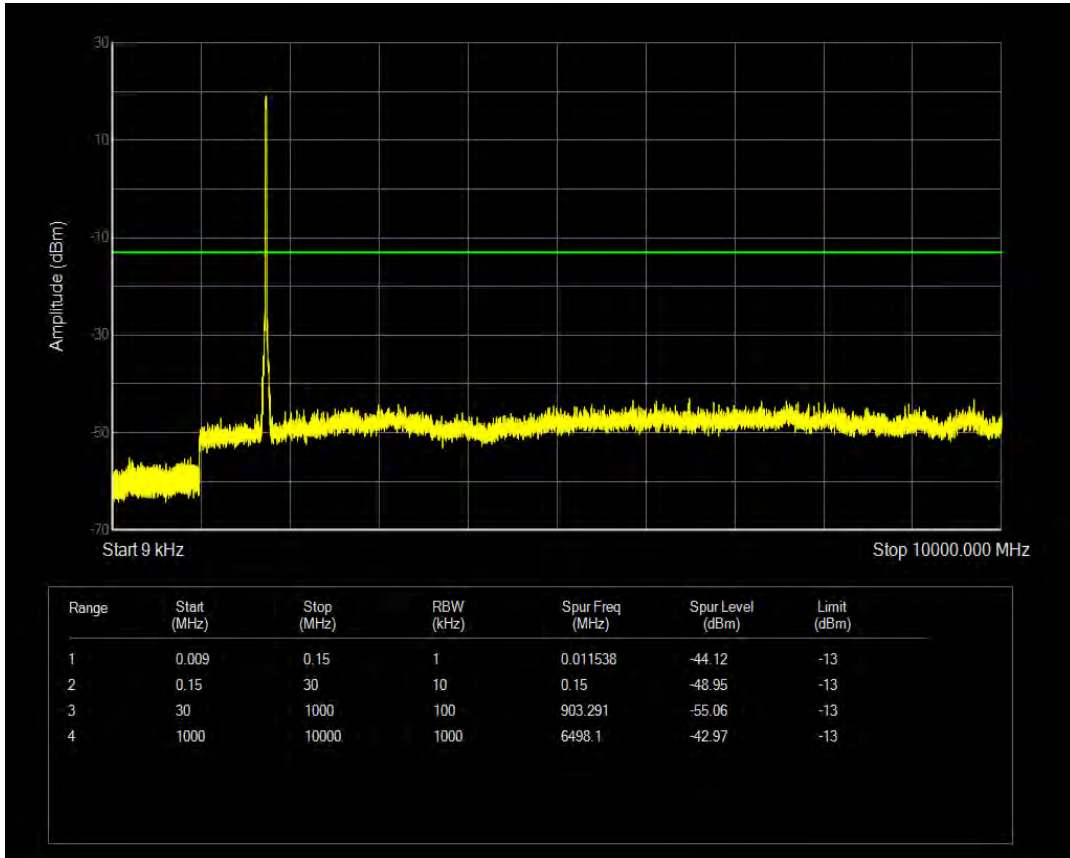

Band4 QAM16 BW=15MHz Channel=20175 RB Size=1 Position=#0

Band4 QPSK BW=15MHz Channel=20325 RB Size=1 Position=#0

Band4 QAM16 BW=15MHz Channel=20325 RB Size=1 Position=#0

Band4 QPSK BW=15MHz Channel=20325 RB Size=75 Position=#0

Band4 QPSK BW=20MHz Channel=20050 RB Size=1 Position=#0

Band4 QAM16 BW=15MHz Channel=20325 RB Size=75 Position=#0

Band4 QPSK BW=20MHz Channel=20050 RB Size=100 Position=#0

Band4 QAM16 BW=20MHz Channel=20050 RB Size=100 Position=#0