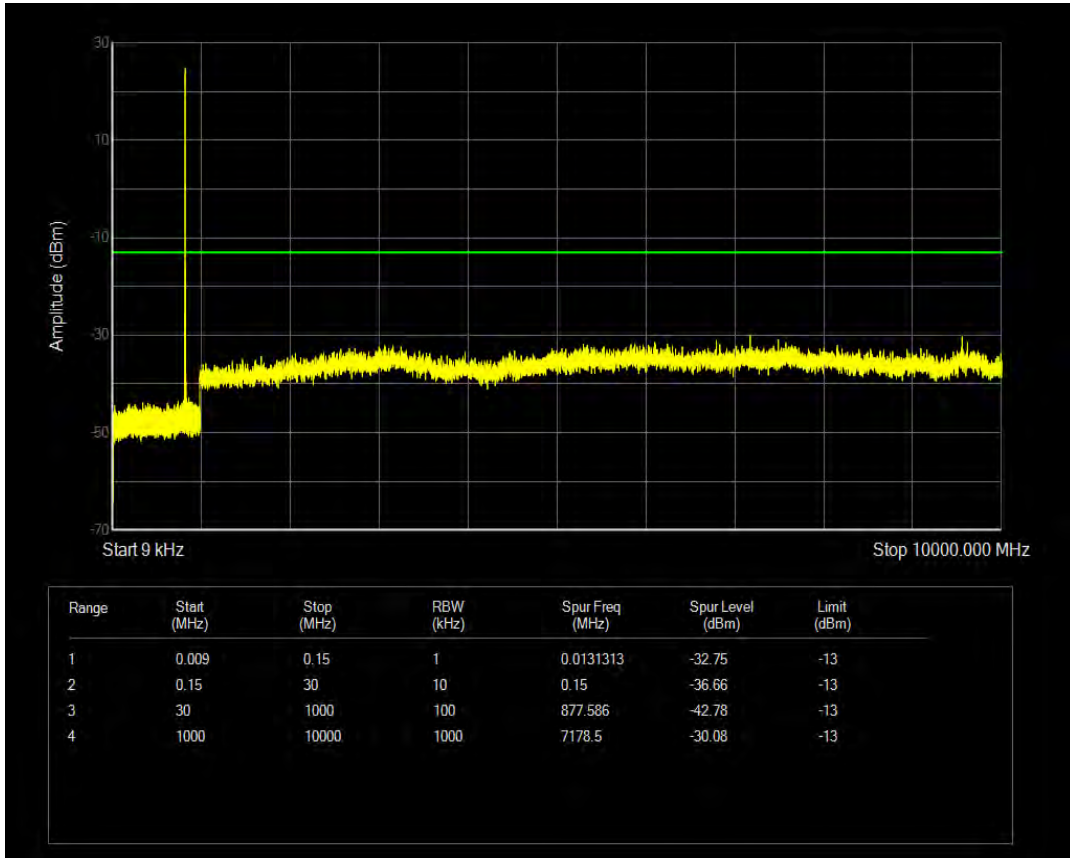

Band5 QAM16 BW=1.4MHz Channel=20407 RB Size=6 Position=#0

Band5 QPSK BW=1.4MHz Channel=20525 RB Size=1 Position=#0

Band5 QPSK BW=1.4MHz Channel=20525 RB Size=6 Position=#0

Band5 QAM16 BW=1.4MHz Channel=20525 RB Size=1 Position=#0

Band5 QAM16 BW=1.4MHz Channel=20525 RB Size=6 Position=#0

Band5 QPSK BW=1.4MHz Channel=20643 RB Size=1 Position=#0

Band5 QPSK BW=1.4MHz Channel=20643 RB Size=6 Position=#0

Band5 QAM16 BW=1.4MHz Channel=20643 RB Size=1 Position=#0