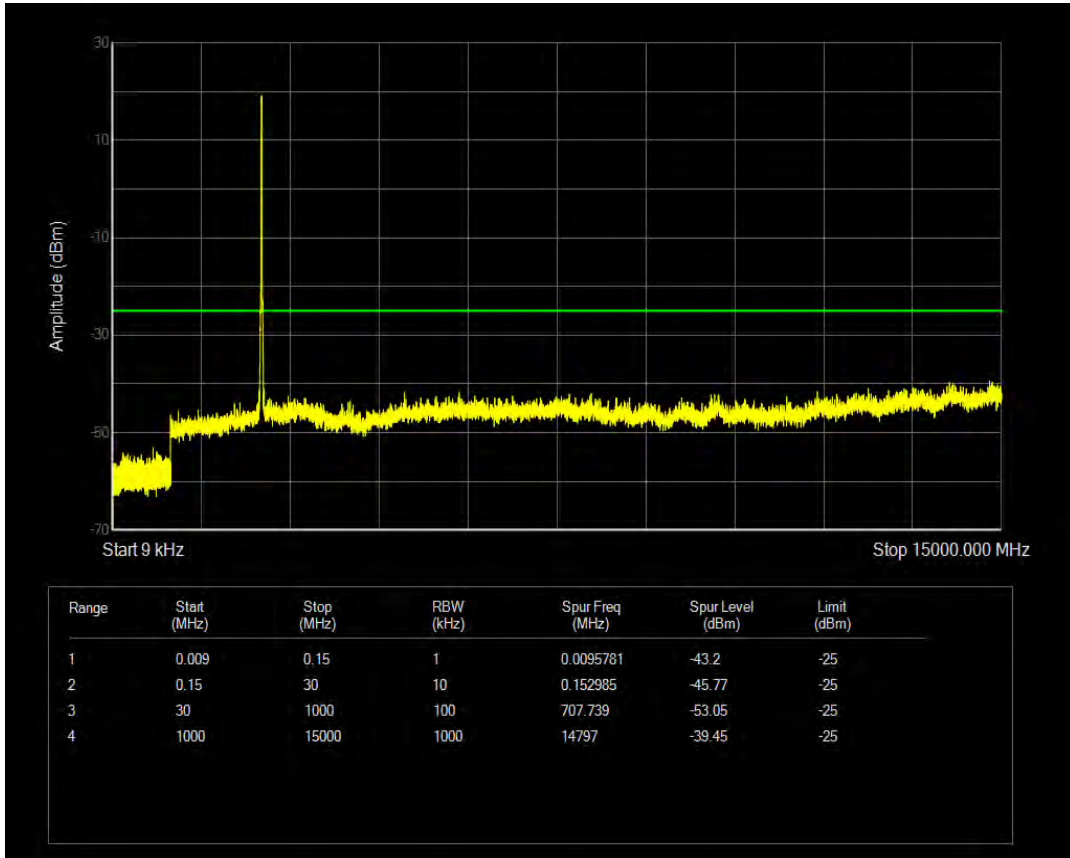

Band7 QPSK BW=15MHz Channel=21100 RB Size=75 Position=#0

Band7 QPSK BW=15MHz Channel=21100 RB Size=1 Position=#0