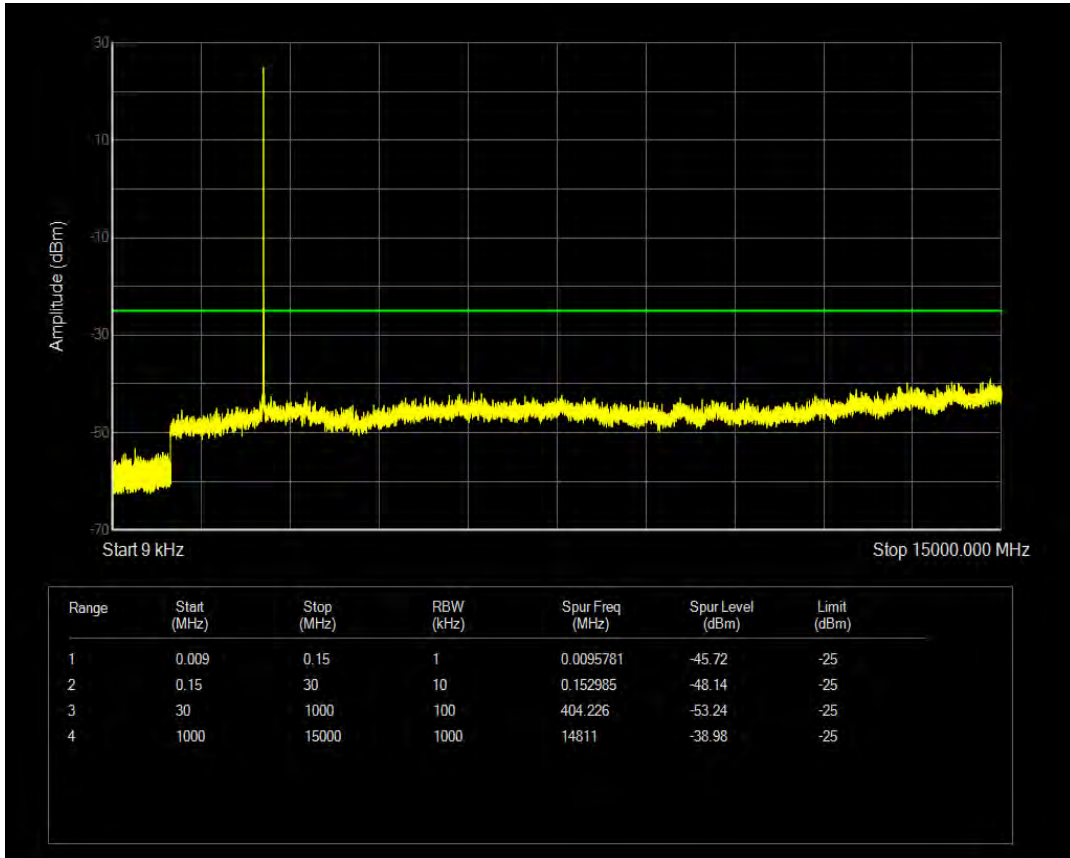

Band7 QAM16 BW=5MHz Channel=21100 RB Size=1 Position=#0

Band7 QPSK BW=5MHz Channel=21425 RB Size=1 Position=#0

Band7 QPSK BW=5MHz Channel=21425 RB Size=25 Position=#0

Band7 QAM16 BW=5MHz Channel=21425 RB Size=1 Position=#0

Band7 QAM16 BW=5MHz Channel=21425 RB Size=25 Position=#0

Band7 QPSK BW=10MHz Channel=20800 RB Size=50 Position=#0

Band7 QPSK BW=10MHz Channel=20800 RB Size=1 Position=#0

Band7 QAM16 BW=10MHz Channel=20800 RB Size=1 Position=#0