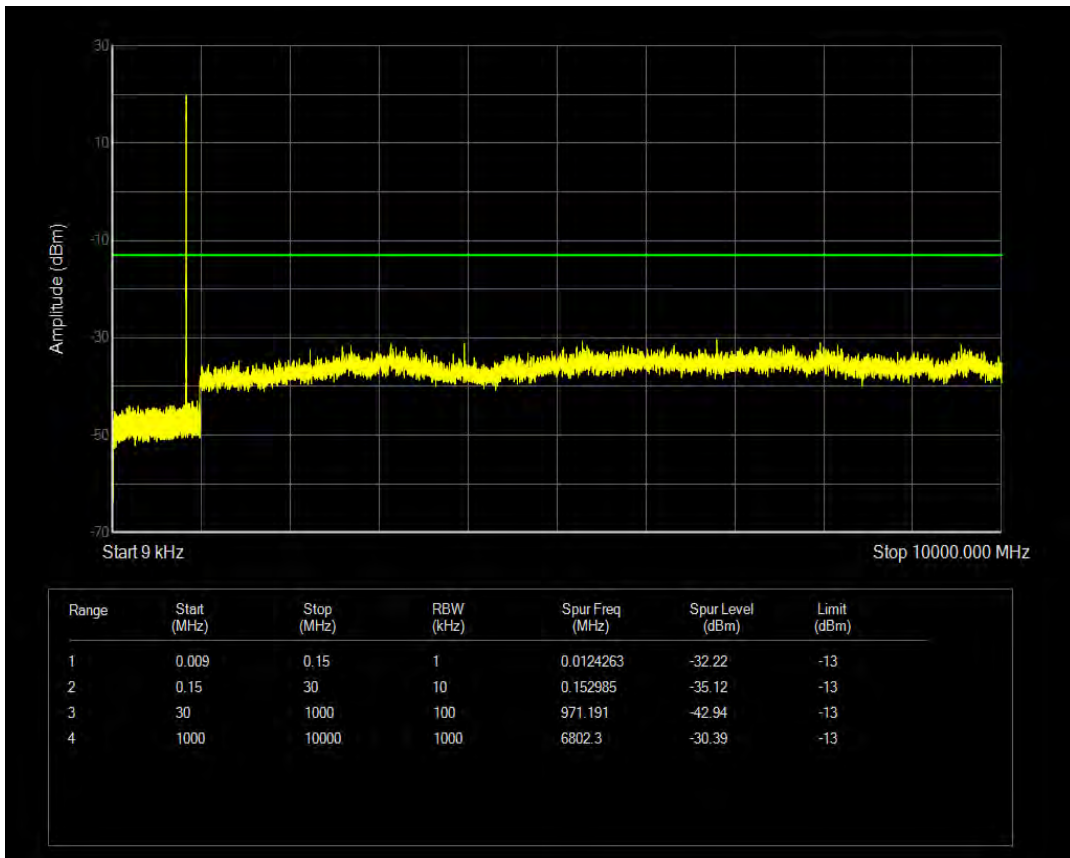

Band5 QAM16 BW=1.4MHz Channel=20407 RB Size=6 Position=#0

Band5 QPSK BW=1.4MHz Channel=20525 RB Size=1 Position=#0

Band5 QPSK BW=1.4MHz Channel=20525 RB Size=6 Position=#0

Band5 QAM16 BW=1.4MHz Channel=20525 RB Size=1 Position=#0

Band5 QAM16 BW=1.4MHz Channel=20525 RB Size=6 Position=#0

Band5 QPSK BW=1.4MHz Channel=20643 RB Size=1 Position=#0

Band5 QPSK BW=1.4MHz Channel=20643 RB Size=6 Position=#0

Band5 QAM16 BW=1.4MHz Channel=20643 RB Size=1 Position=#0