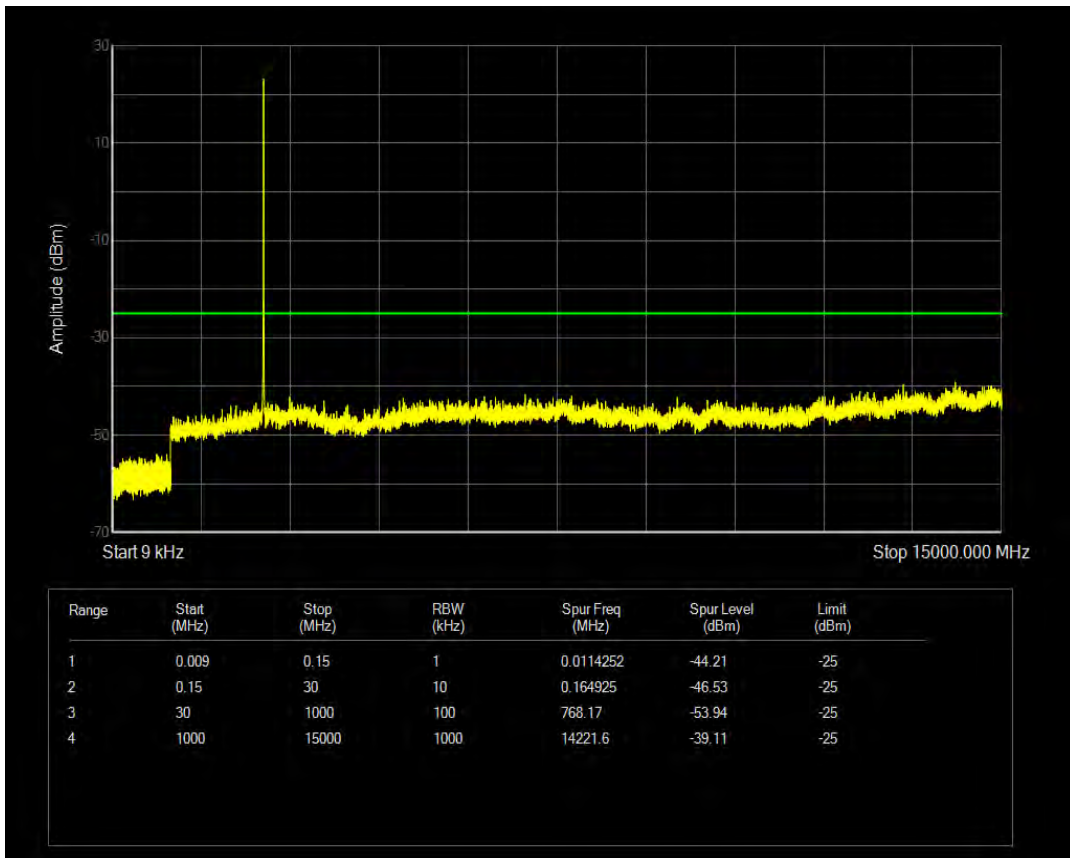

Band7 QAM16 BW=5MHz Channel=21425 RB Size=25 Position=#0

Band7 QPSK BW=10MHz Channel=20800 RB Size=50 Position=#0