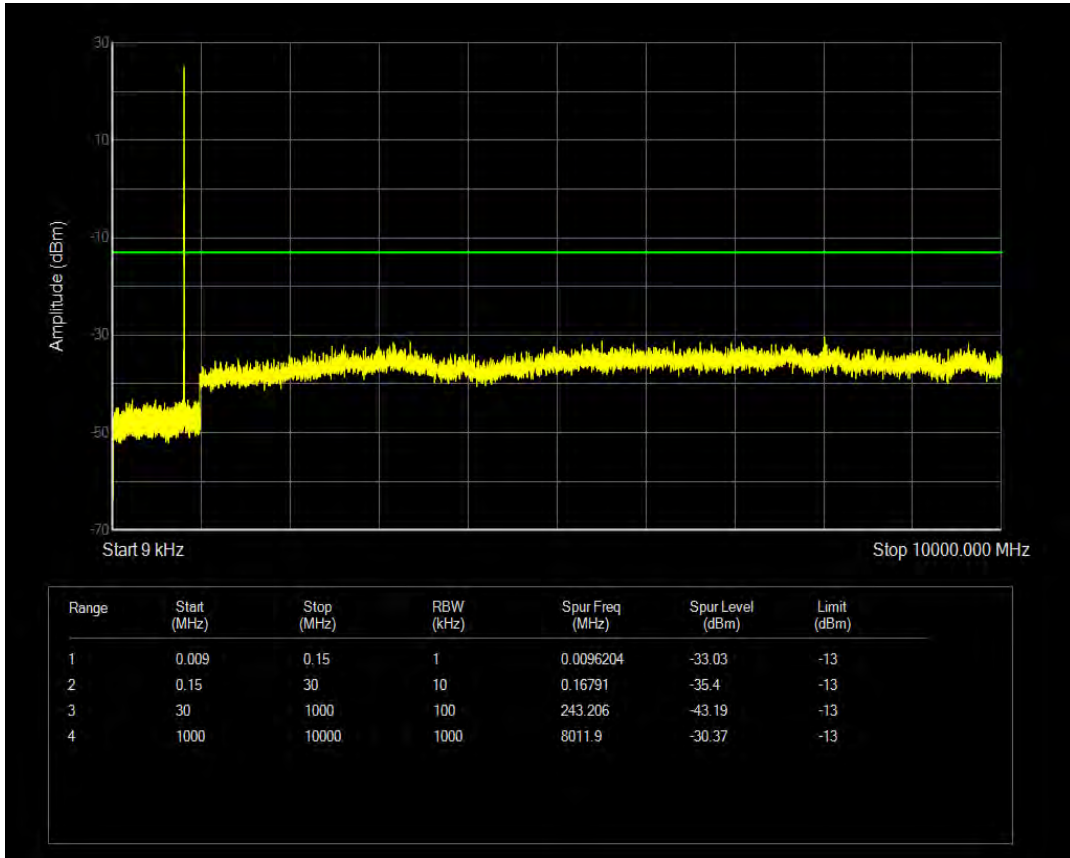

Band5 QAM16 BW=1.4MHz Channel=20525 RB Size=6 Position=#0

Band5 QPSK BW=1.4MHz Channel=20643 RB Size=1 Position=#0

Band5 QPSK BW=1.4MHz Channel=20643 RB Size=6 Position=#0

Band5 QAM16 BW=1.4MHz Channel=20643 RB Size=1 Position=#0

Band5 QAM16 BW=1.4MHz Channel=20643 RB Size=6 Position=#0

Band5 QPSK BW=3MHz Channel=20415 RB Size=1 Position=#0

Band5 QPSK BW=3MHz Channel=20415 RB Size=15 Position=#0

Band5 QAM16 BW=3MHz Channel=20415 RB Size=1 Position=#0