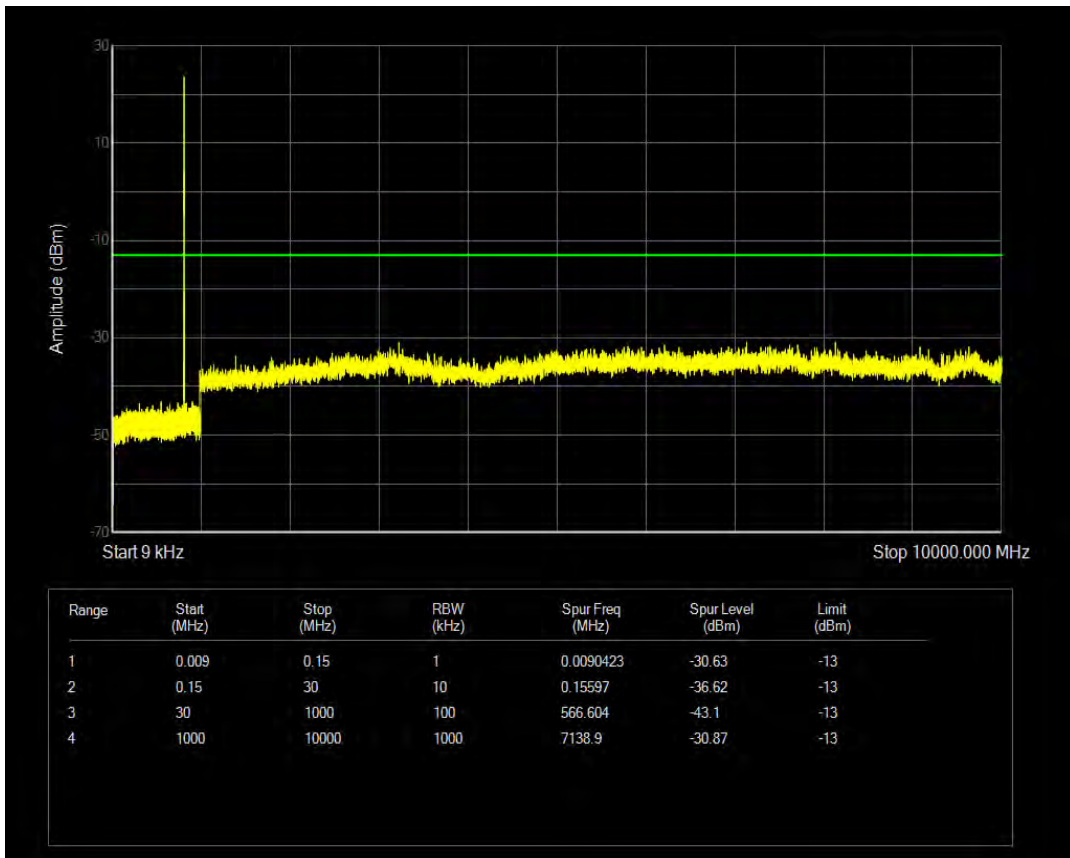

Band4 QAM16 BW=20MHz Channel=20050 RB Size=1 Position=#0

Band4 QPSK BW=20MHz Channel=20175 RB Size=1 Position=#0

Band4 QPSK BW=20MHz Channel=20175 RB Size=100 Position=#0

Band4 QAM16 BW=20MHz Channel=20175 RB Size=1 Position=#0

Band4 QAM16 BW=20MHz Channel=20175 RB Size=100 Position=#0

Band4 QPSK BW=20MHz Channel=20300 RB Size=1 Position=#0

Band4 QPSK BW=20MHz Channel=20300 RB Size=100 Position=#0

Band4 QAM16 BW=20MHz Channel=20300 RB Size=100 Position=#0

Band4 QAM16 BW=20MHz Channel=20300 RB Size=1 Position=#0

Band5 QPSK BW=1.4MHz Channel=20407 RB Size=1 Position=#0

Band5 QAM16 BW=1.4MHz Channel=20407 RB Size=1 Position=#0

Band5 QPSK BW=1.4MHz Channel=20407 RB Size=6 Position=#0