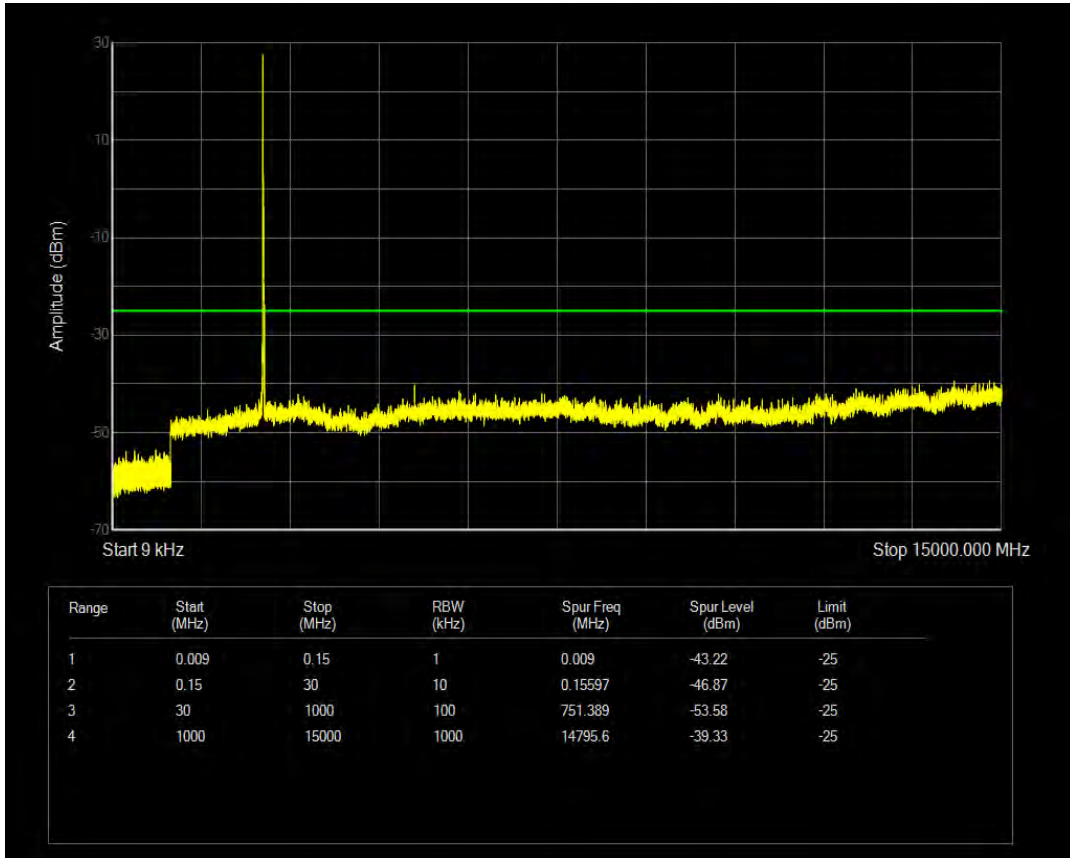

Band7 QAM16 BW=15MHz Channel=21100 RB Size=75 Position=#0

Band7 QPSK BW=15MHz Channel=21375 RB Size=1 Position=#0

Band7 QPSK BW=15MHz Channel=21375 RB Size=75 Position=#0

Band7 QAM16 BW=15MHz Channel=21375 RB Size=1 Position=#0