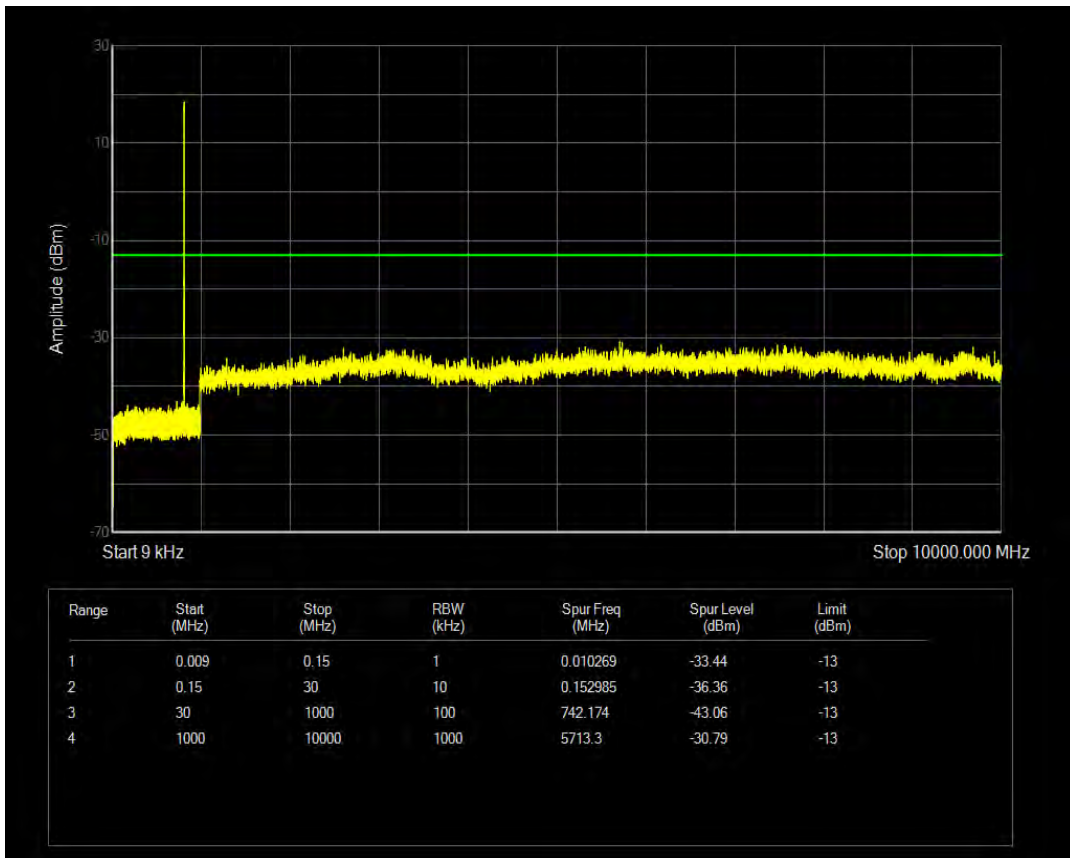

Band4 QAM16 BW=20MHz Channel=20175 RB Size=100 Position=#0

Band4 QPSK BW=20MHz Channel=20300 RB Size=1 Position=#0

Band4 QPSK BW=20MHz Channel=20300 RB Size=100 Position=#0

Band4 QAM16 BW=20MHz Channel=20300 RB Size=100 Position=#0

Band4 QAM16 BW=20MHz Channel=20300 RB Size=1 Position=#0

Band5 QPSK BW=1.4MHz Channel=20407 RB Size=1 Position=#0

Band5 QAM16 BW=1.4MHz Channel=20407 RB Size=1 Position=#0

Band5 QPSK BW=1.4MHz Channel=20407 RB Size=6 Position=#0

Band5 QAM16 BW=1.4MHz Channel=20407 RB Size=6 Position=#0

Band5 QPSK BW=1.4MHz Channel=20525 RB Size=1 Position=#0

Band5 QPSK BW=1.4MHz Channel=20525 RB Size=6 Position=#0

Band5 QAM16 BW=1.4MHz Channel=20525 RB Size=1 Position=#0