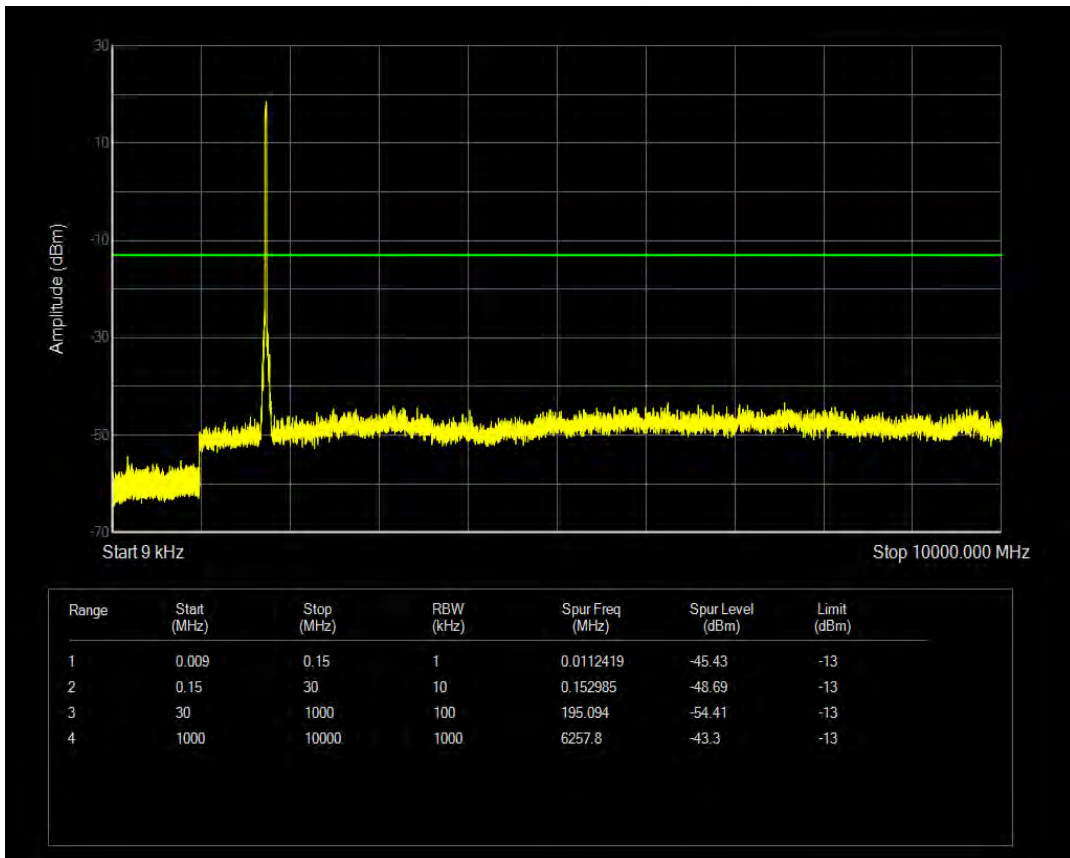

Band4 QPSK BW=20MHz Channel=20050 RB Size=1 Position=#0

Band4 QAM16 BW=15MHz Channel=20325 RB Size=75 Position=#0

Band4 QPSK BW=20MHz Channel=20050 RB Size=100 Position=#0

Band4 QAM16 BW=20MHz Channel=20050 RB Size=100 Position=#0

Band4 QAM16 BW=20MHz Channel=20050 RB Size=1 Position=#0

Band4 QPSK BW=20MHz Channel=20175 RB Size=1 Position=#0

Band4 QPSK BW=20MHz Channel=20175 RB Size=100 Position=#0

Band4 QAM16 BW=20MHz Channel=20175 RB Size=1 Position=#0

Band4 QAM16 BW=20MHz Channel=20175 RB Size=100 Position=#0

Band4 QPSK BW=20MHz Channel=20300 RB Size=1 Position=#0

Band4 QPSK BW=20MHz Channel=20300 RB Size=100 Position=#0

Band4 QAM16 BW=20MHz Channel=20300 RB Size=100 Position=#0