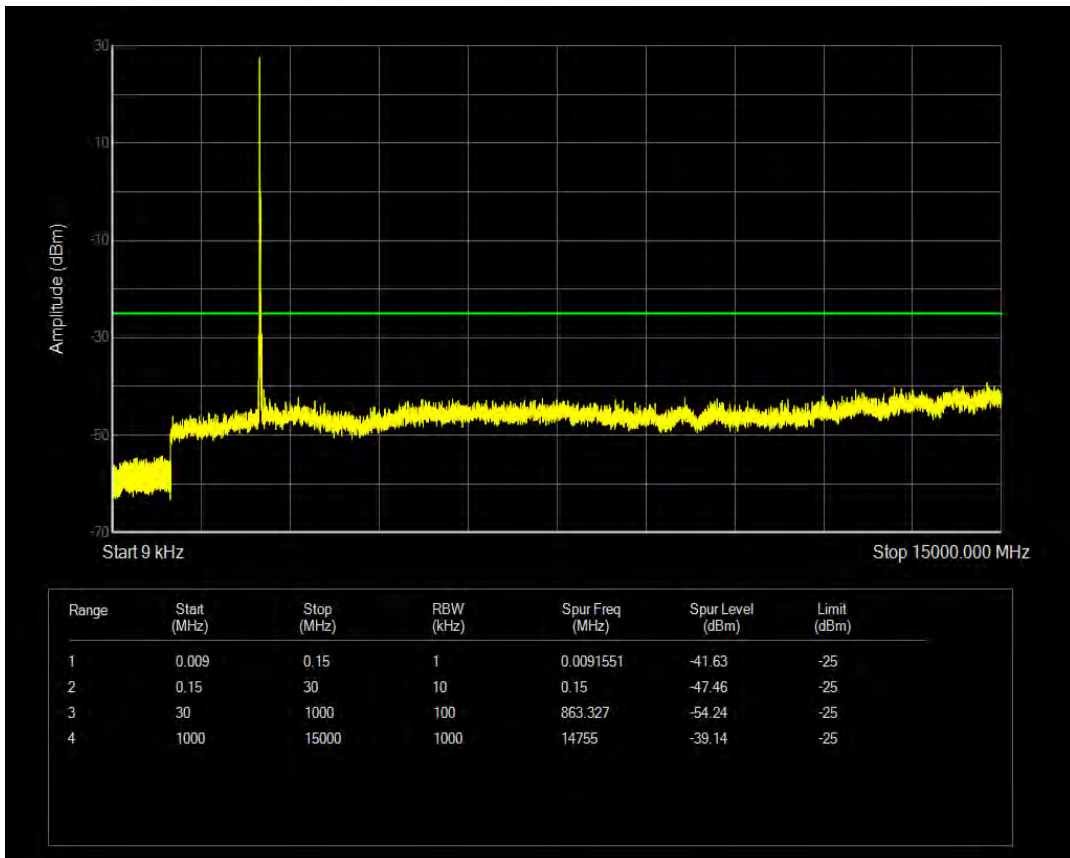

Band7 QPSK BW=20MHz Channel=20850 RB Size=1 Position=#0

Band7 QAM16 BW=20MHz Channel=20850 RB Size=1 Position=#0