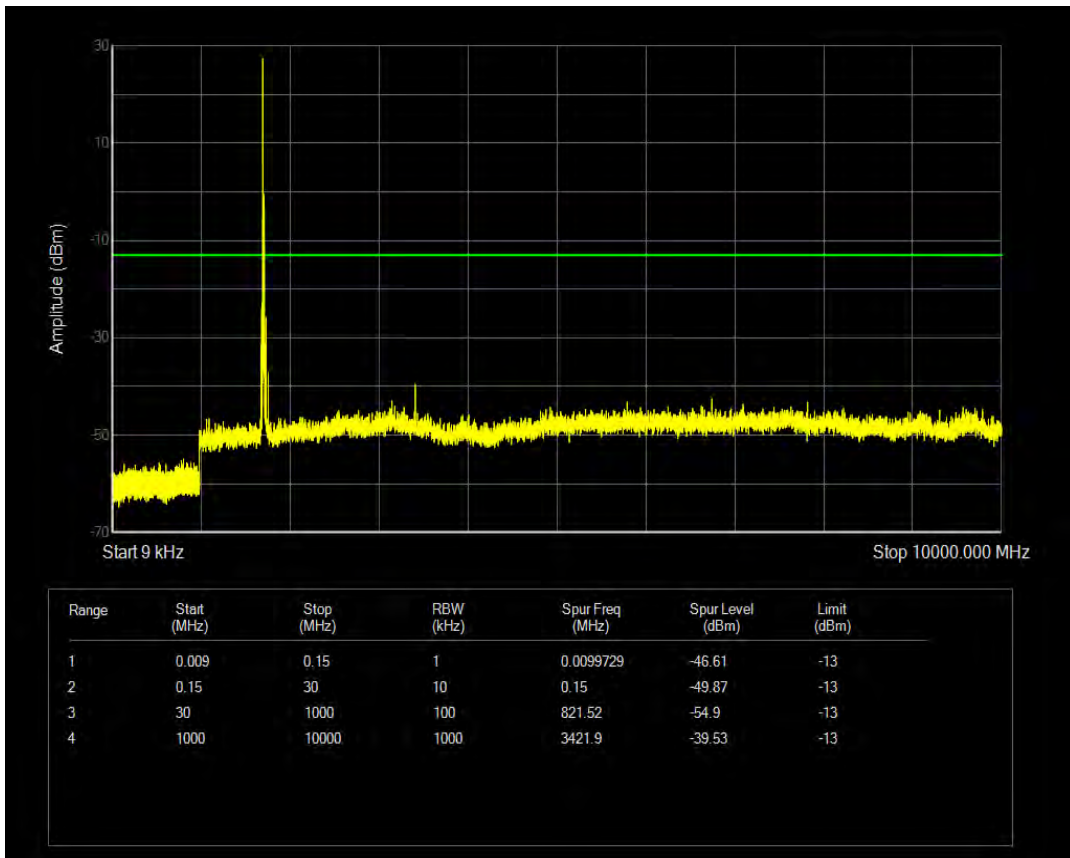

Band4 QAM16 BW=15MHz Channel=20175 RB Size=1 Position=#0

Band4 QPSK BW=15MHz Channel=20325 RB Size=1 Position=#0

Band4 QAM16 BW=15MHz Channel=20325 RB Size=1 Position=#0

Band4 QPSK BW=15MHz Channel=20325 RB Size=75 Position=#0

Band4 QPSK BW=20MHz Channel=20050 RB Size=1 Position=#0

Band4 QAM16 BW=15MHz Channel=20325 RB Size=75 Position=#0

Band4 QPSK BW=20MHz Channel=20050 RB Size=100 Position=#0

Band4 QAM16 BW=20MHz Channel=20050 RB Size=100 Position=#0