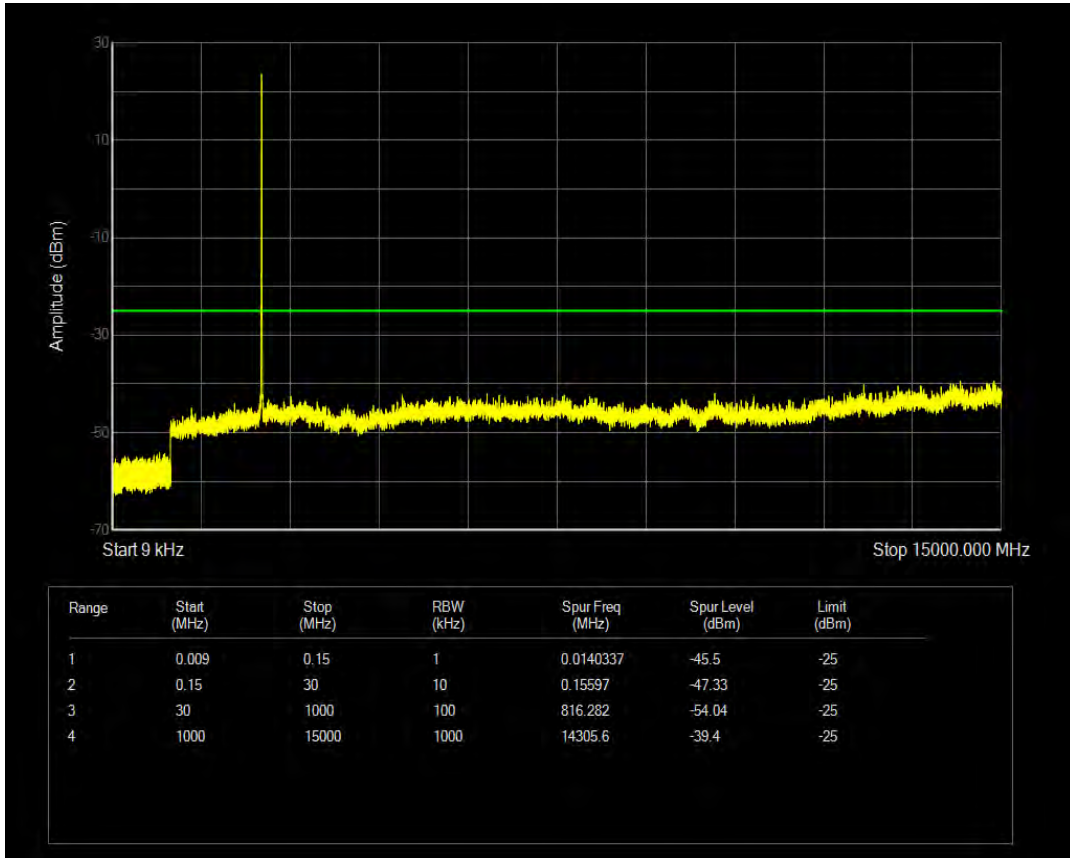

Band7 QAM16 BW=5MHz Channel=20775 RB Size=25 Position=#0

Band7 QPSK BW=5MHz Channel=21100 RB Size=1 Position=#0

Band7 QPSK BW=5MHz Channel=21100 RB Size=25 Position=#0

Band7 QAM16 BW=5MHz Channel=21100 RB Size=25 Position=#0