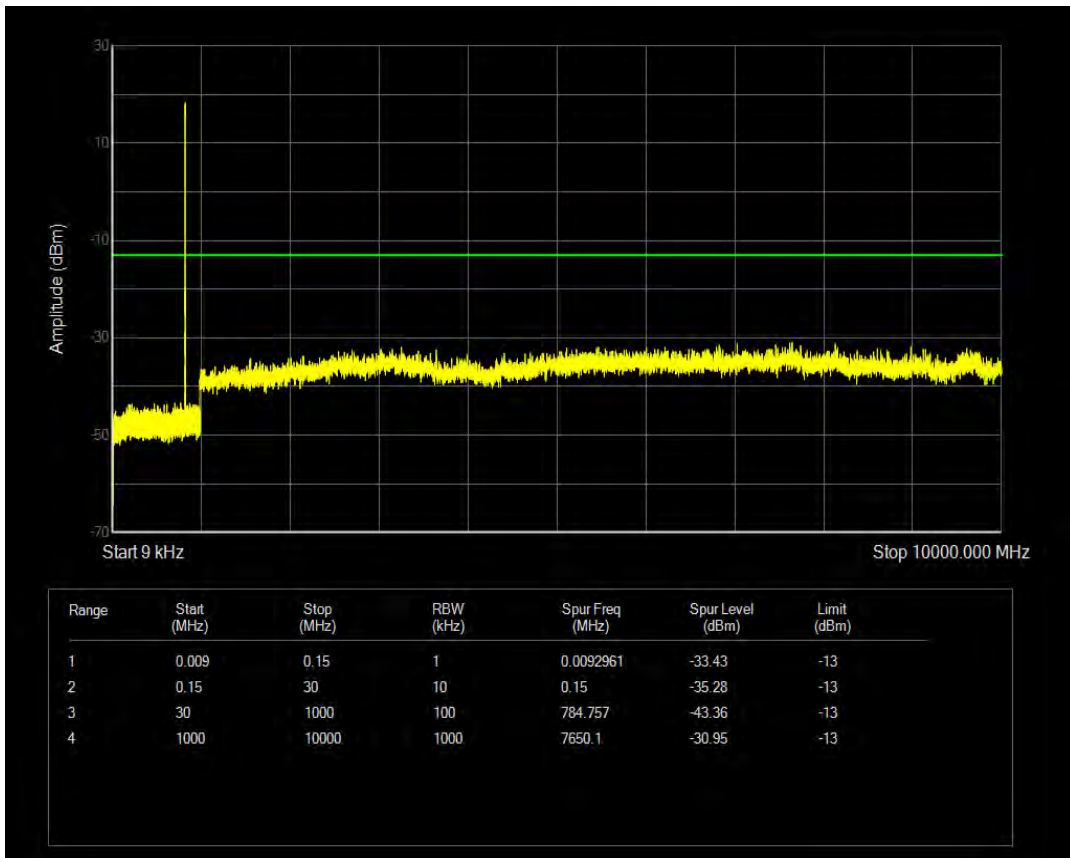

Band5 QAM16 BW=1.4MHz Channel=20407 RB Size=6 Position=#0

Band5 QPSK BW=1.4MHz Channel=20525 RB Size=1 Position=#0

Band5 QPSK BW=1.4MHz Channel=20525 RB Size=6 Position=#0

Band5 QAM16 BW=1.4MHz Channel=20525 RB Size=1 Position=#0

Band5 QAM16 BW=1.4MHz Channel=20525 RB Size=6 Position=#0

Band5 QPSK BW=1.4MHz Channel=20643 RB Size=1 Position=#0

Band5 QPSK BW=1.4MHz Channel=20643 RB Size=6 Position=#0

Band5 QAM16 BW=1.4MHz Channel=20643 RB Size=1 Position=#0