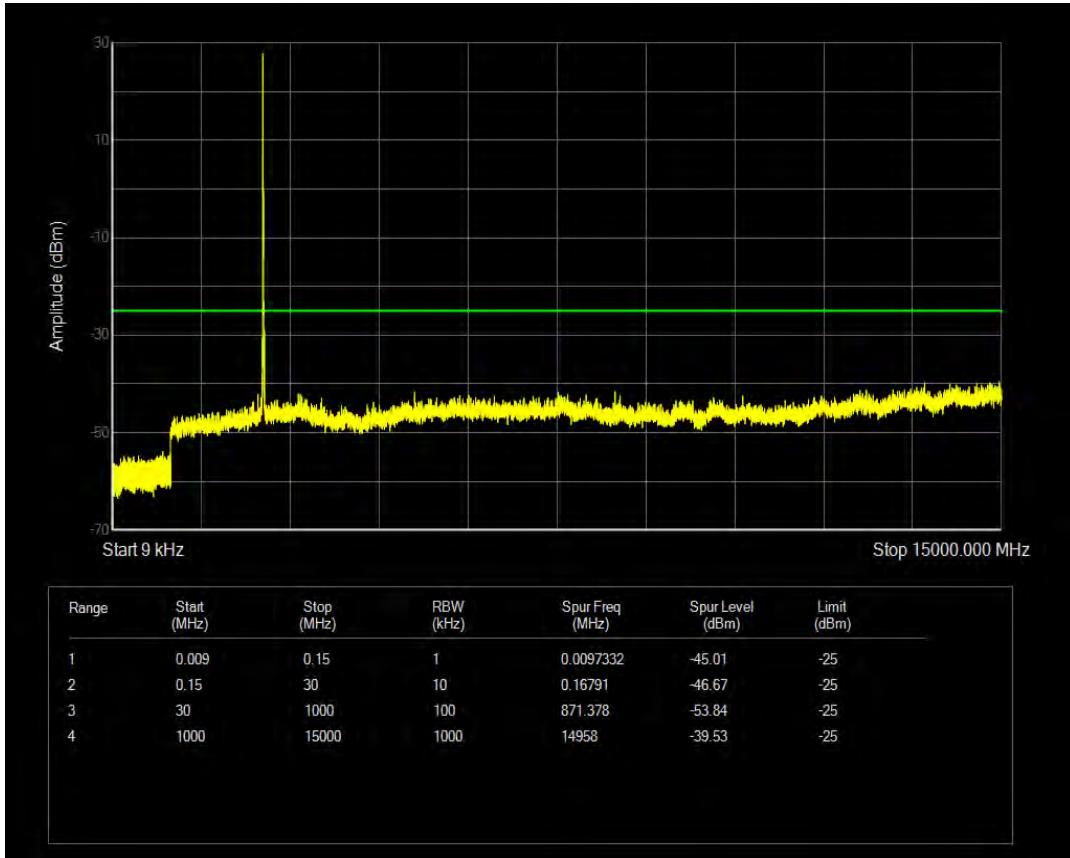

Band7 QPSK BW=15MHz Channel=21375 RB Size=1 Position=#0

Band7 QPSK BW=15MHz Channel=21375 RB Size=75 Position=#0