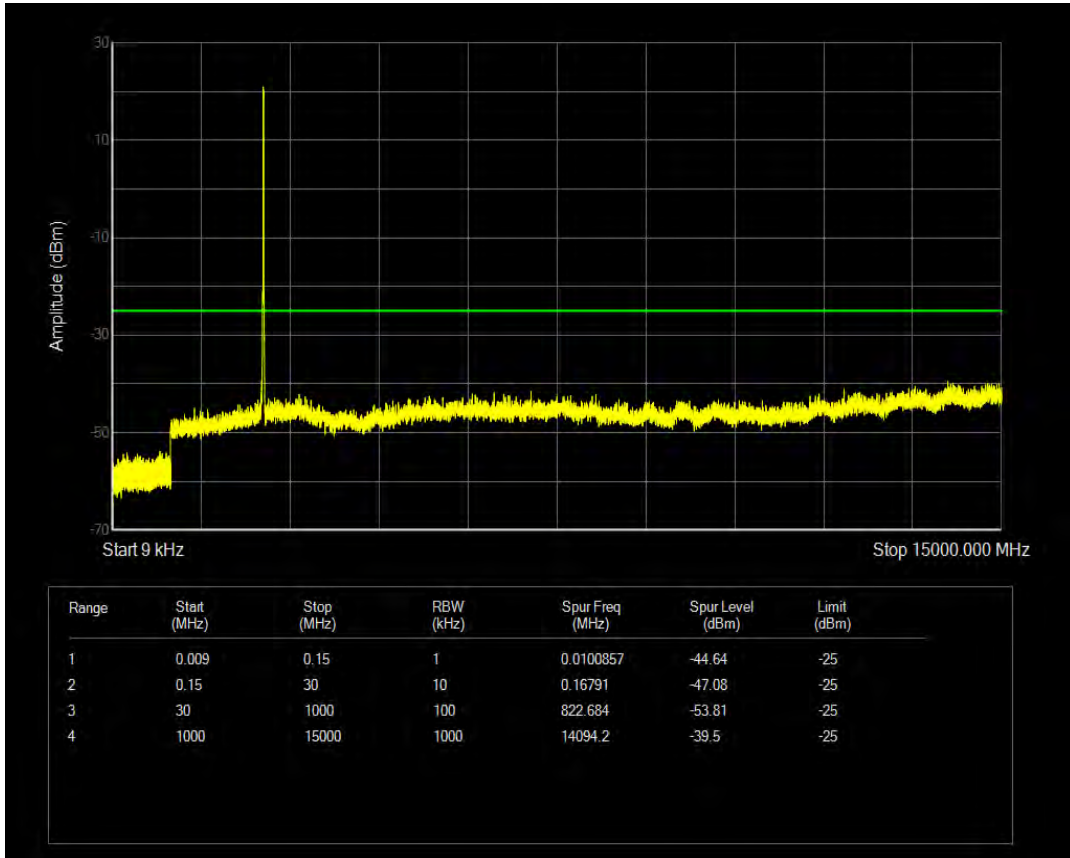

Band7 QAM16 BW=10MHz Channel=20800 RB Size=50 Position=#0

Band7 QPSK BW=10MHz Channel=21100 RB Size=1 Position=#0

Band7 QPSK BW=10MHz Channel=21100 RB Size=50 Position=#0

Band7 QAM16 BW=10MHz Channel=21100 RB Size=1 Position=#0

Band7 QAM16 BW=10MHz Channel=21100 RB Size=50 Position=#0

Band7 QPSK BW=10MHz Channel=21400 RB Size=50 Position=#0

Band7 QPSK BW=10MHz Channel=21400 RB Size=1 Position=#0

Band7 QAM16 BW=10MHz Channel=21400 RB Size=1 Position=#0