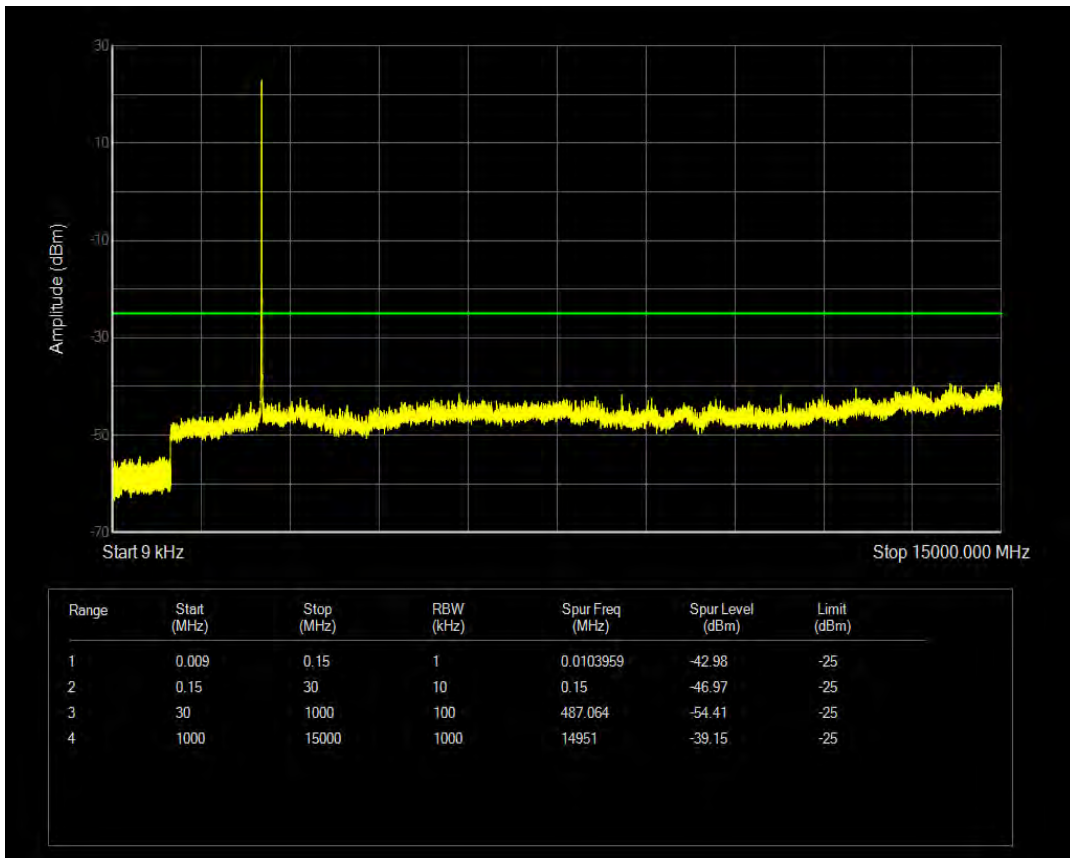

Band7 QPSK BW=5MHz Channel=21100 RB Size=25 Position=#0

Band7 QAM16 BW=5MHz Channel=21100 RB Size=25 Position=#0