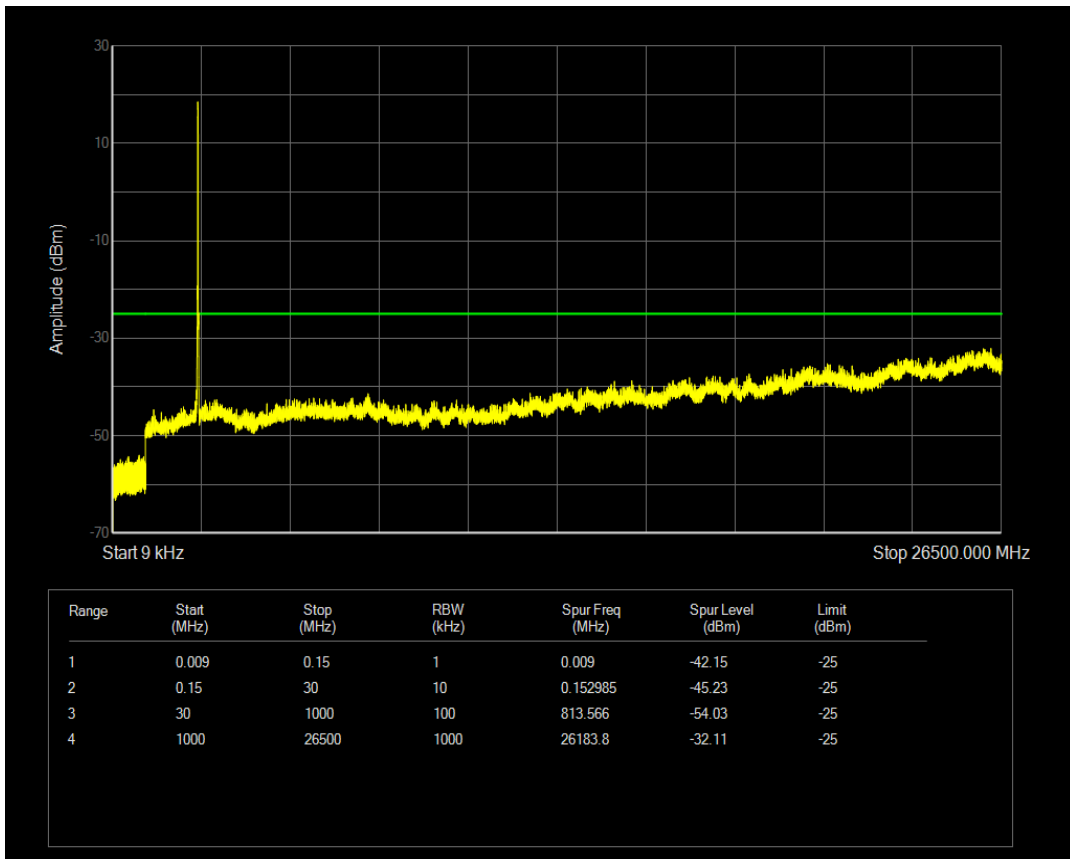

Band7 QPSK BW=15MHz Channel=21375 RB Size=1 Position=#0

Band7 QAM16 BW=15MHz Channel=21375 RB Size=1 Position=#0

Band7 QPSK BW=20MHz Channel=20850 RB Size=1 Position=#0

Band7 QAM16 BW=15MHz Channel=21375 RB Size=75 Position=#0

Band7 QPSK BW=20MHz Channel=20850 RB Size=100 Position=#0

Band7 QAM16 BW=20MHz Channel=20850 RB Size=1 Position=#0

Band7 QAM16 BW=20MHz Channel=20850 RB Size=100 Position=#0

Band7 QPSK BW=20MHz Channel=21100 RB Size=1 Position=#0