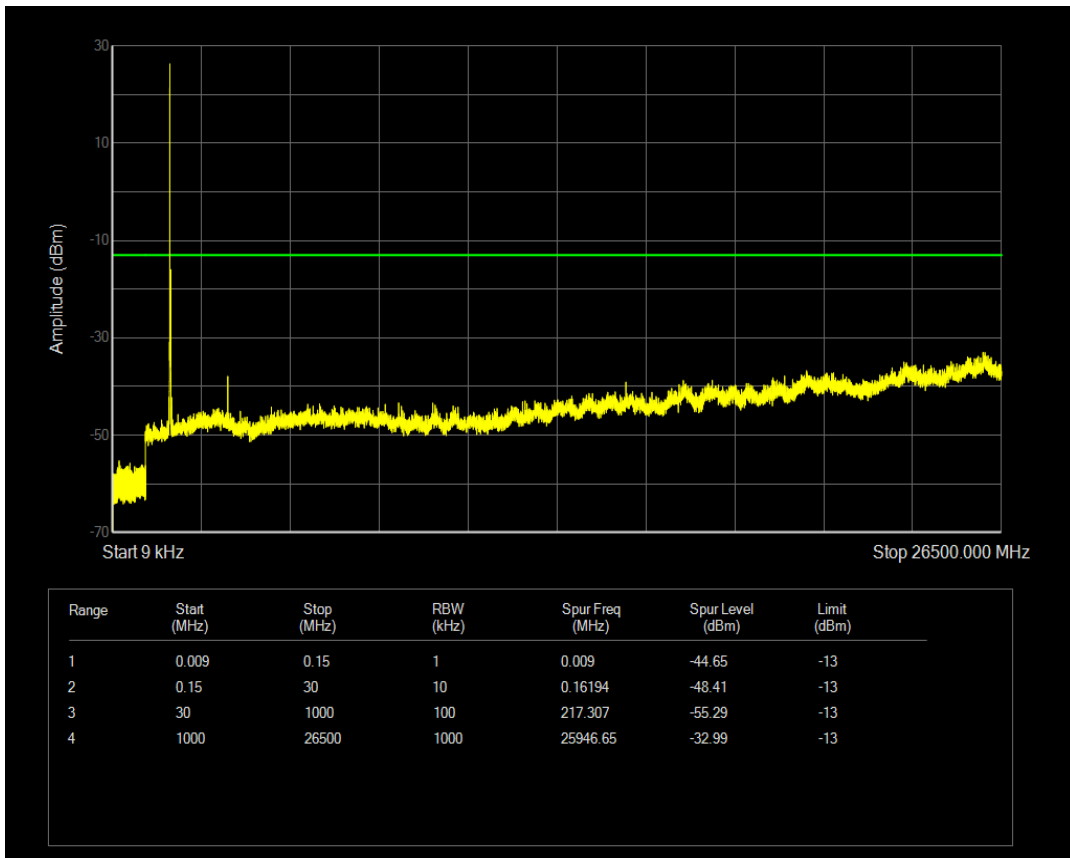

Band4 QPSK BW=10MHz Channel=20350 RB Size=50 Position=#0

Band4 QAM16 BW=10MHz Channel=20350 RB Size=1 Position=#0

Band4 QAM16 BW=10MHz Channel=20350 RB Size=50 Position=#0

Band4 QPSK BW=15MHz Channel=20025 RB Size=75 Position=#0

Band4 QPSK BW=15MHz Channel=20025 RB Size=1 Position=#0

Band4 QAM16 BW=15MHz Channel=20025 RB Size=75 Position=#0

Band4 QAM16 BW=15MHz Channel=20025 RB Size=1 Position=#0

Band4 QPSK BW=15MHz Channel=20175 RB Size=1 Position=#0

Band4 QAM16 BW=15MHz Channel=20175 RB Size=1 Position=#0

Band4 QPSK BW=15MHz Channel=20175 RB Size=75 Position=#0

Band4 QAM16 BW=15MHz Channel=20175 RB Size=75 Position=#0

Band4 QPSK BW=15MHz Channel=20325 RB Size=75 Position=#0