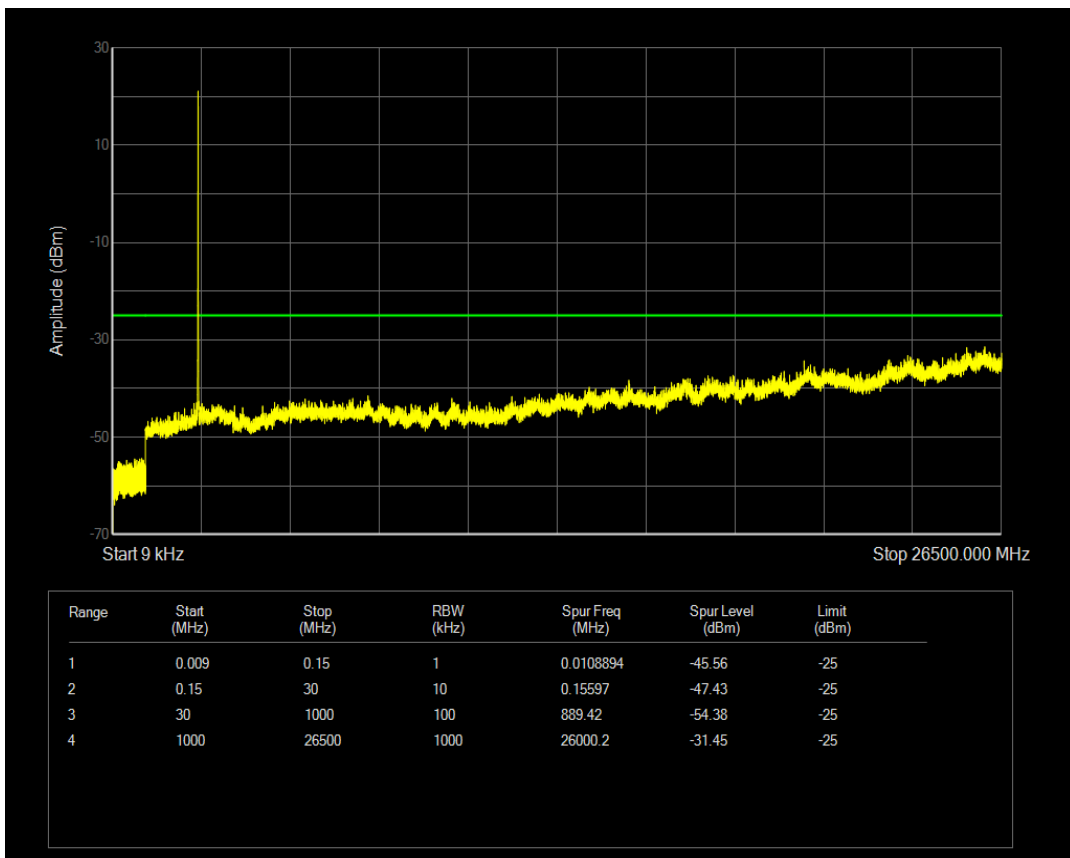

Band7 QPSK BW=5MHz Channel=21425 RB Size=25 Position=#0

Band7 QAM16 BW=5MHz Channel=21425 RB Size=1 Position=#0