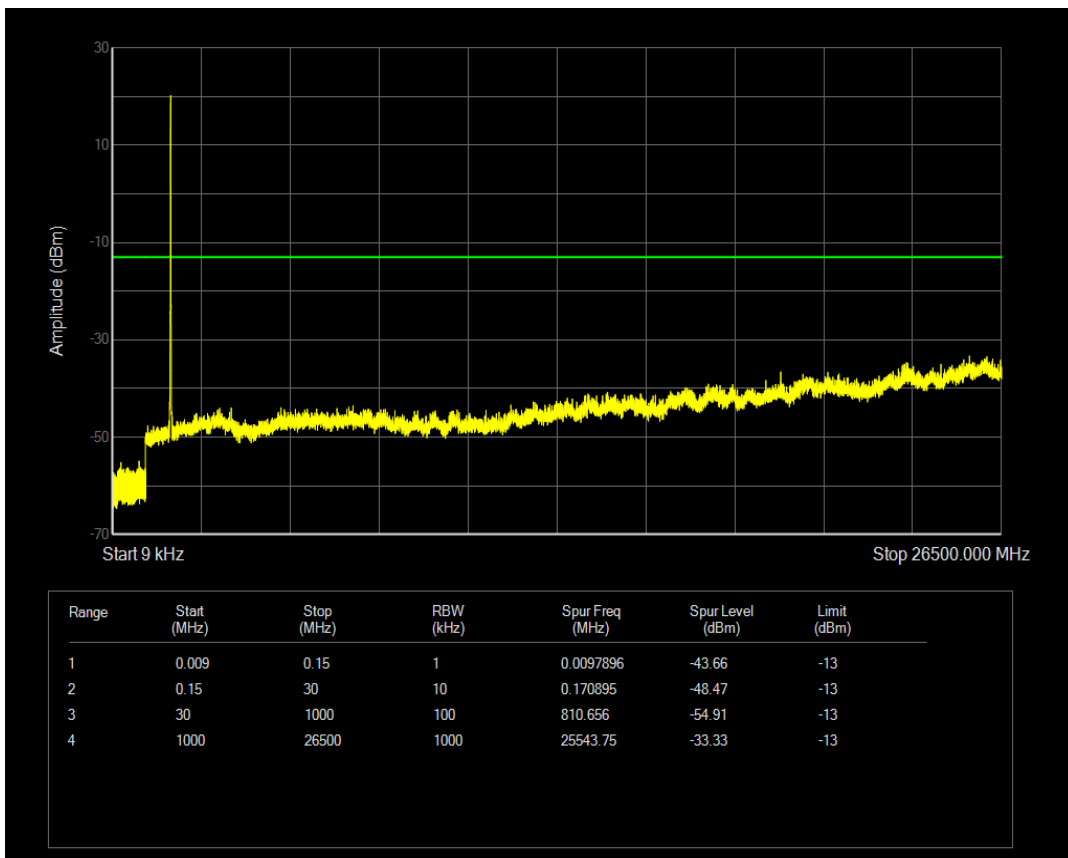

Band4 QPSK BW=10MHz Channel=20350 RB Size=50 Position=#0

Band4 QAM16 BW=10MHz Channel=20350 RB Size=1 Position=#0

Band4 QAM16 BW=10MHz Channel=20350 RB Size=50 Position=#0

Band4 QPSK BW=15MHz Channel=20025 RB Size=75 Position=#0

Band4 QPSK BW=15MHz Channel=20025 RB Size=1 Position=#0

Band4 QAM16 BW=15MHz Channel=20025 RB Size=75 Position=#0

Band4 QAM16 BW=15MHz Channel=20025 RB Size=1 Position=#0

Band4 QPSK BW=15MHz Channel=20175 RB Size=1 Position=#0