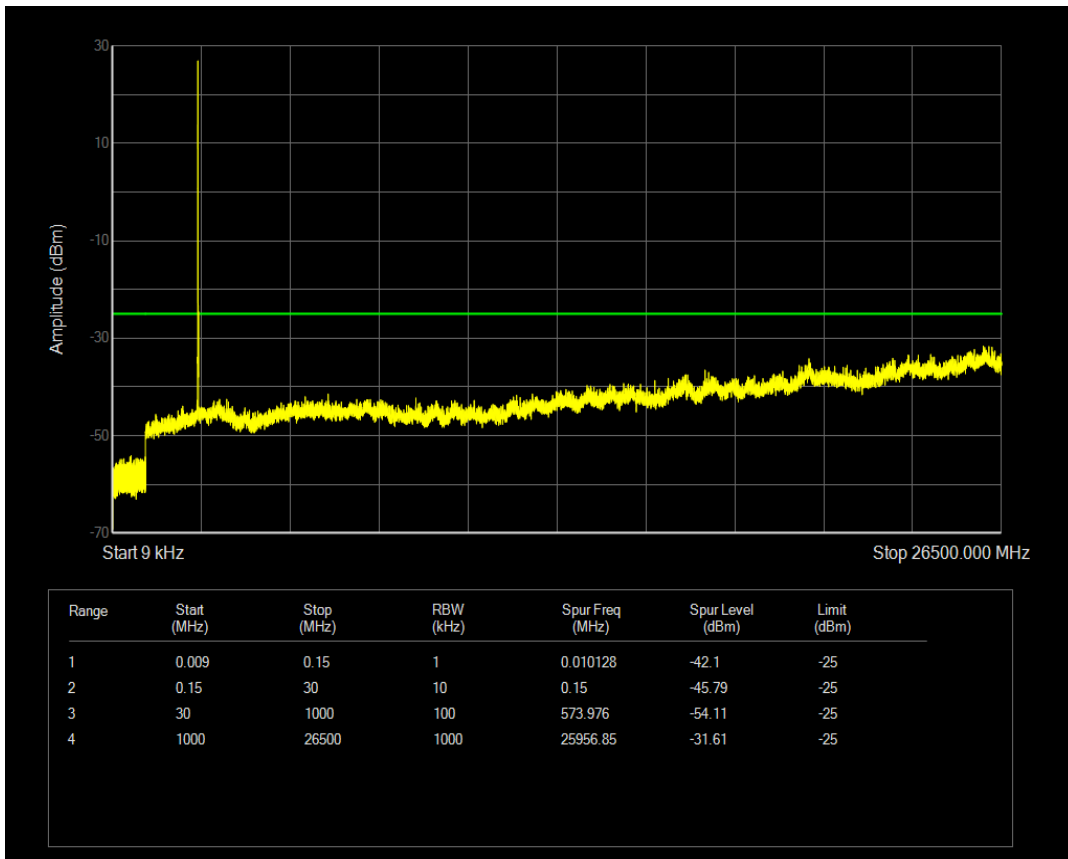

Band7 QAM16 BW=10MHz Channel=21400 RB Size=1 Position=#0

Band7 QAM16 BW=10MHz Channel=21400 RB Size=50 Position=#0