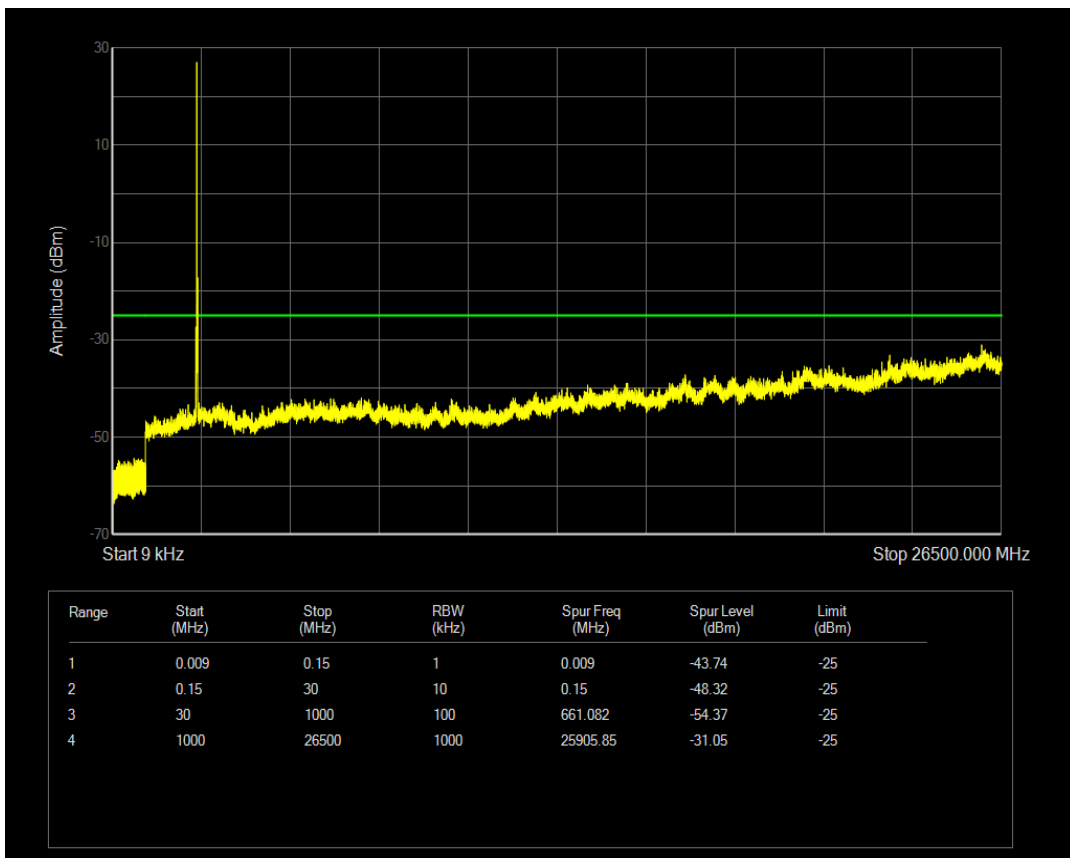

Band7 QAM16 BW=15MHz Channel=21100 RB Size=1 Position=#0

Band7 QPSK BW=15MHz Channel=21100 RB Size=75 Position=#0