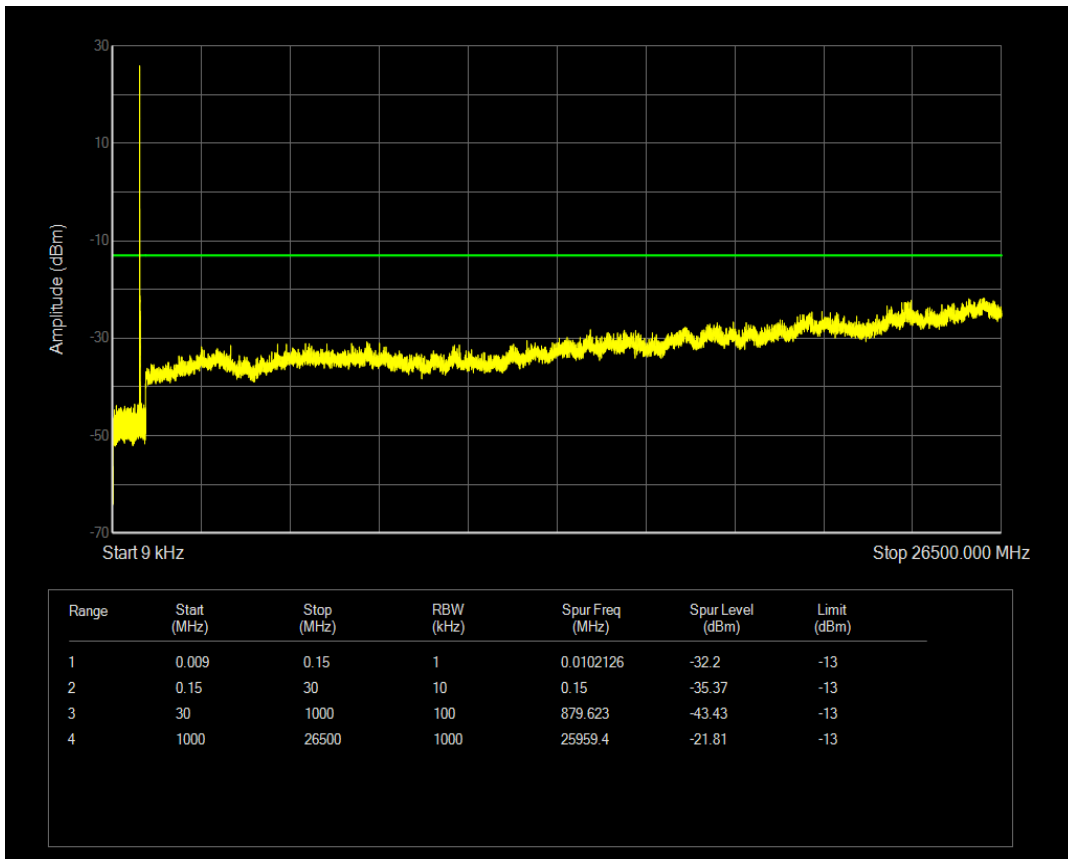

Band5 QPSK BW=1.4MHz Channel=20643 RB Size=6 Position=#0

Band5 QAM16 BW=1.4MHz Channel=20643 RB Size=1 Position=#0

Band5 QAM16 BW=1.4MHz Channel=20643 RB Size=6 Position=#0

Band5 QPSK BW=3MHz Channel=20415 RB Size=1 Position=#0