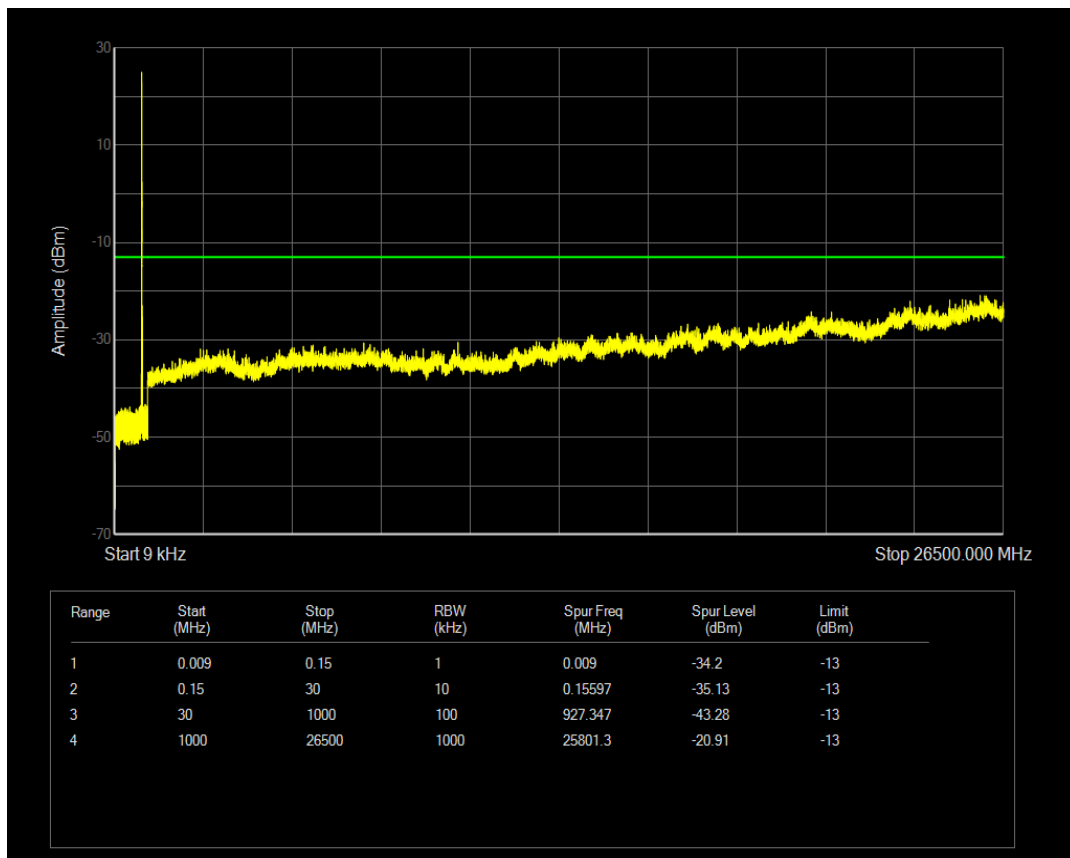

Band5 QPSK BW=10MHz Channel=20450 RB Size=1 Position=#0

Band5 QAM16 BW=10MHz Channel=20450 RB Size=1 Position=#0