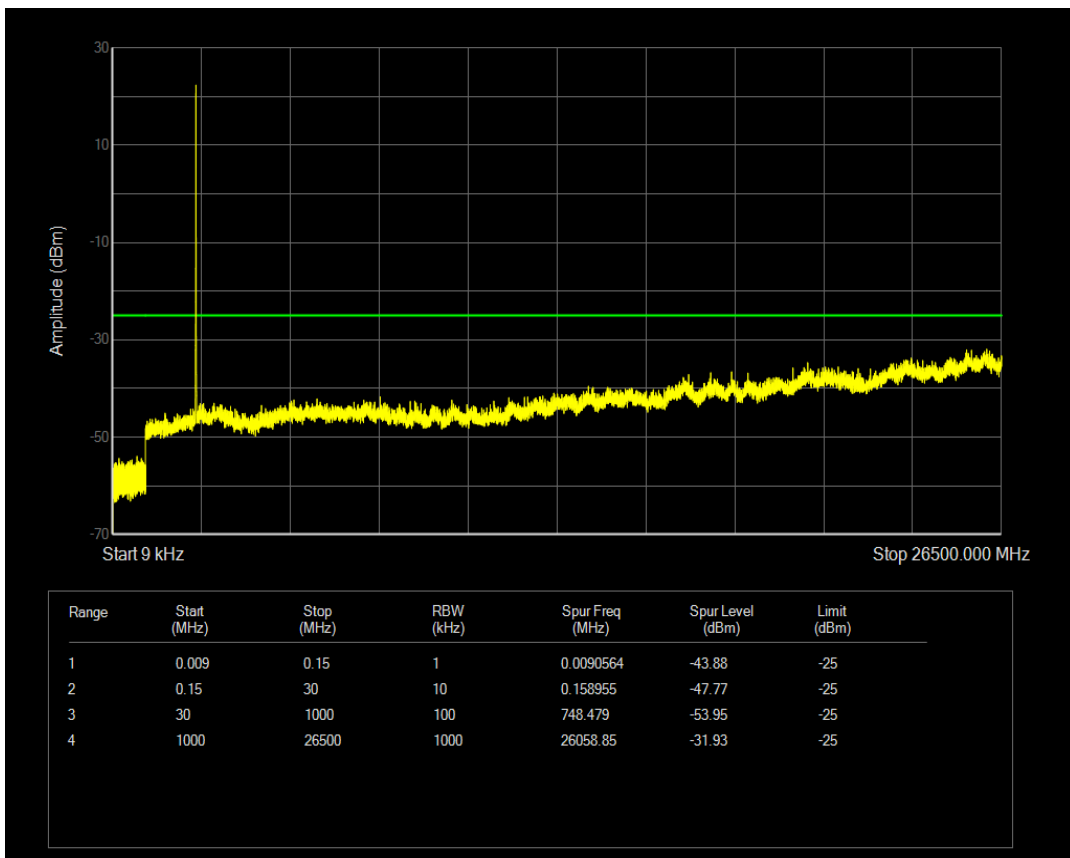

Band7 QPSK BW=5MHz Channel=20775 RB Size=25 Position=#0

Band7 QAM16 BW=5MHz Channel=20775 RB Size=25 Position=#0