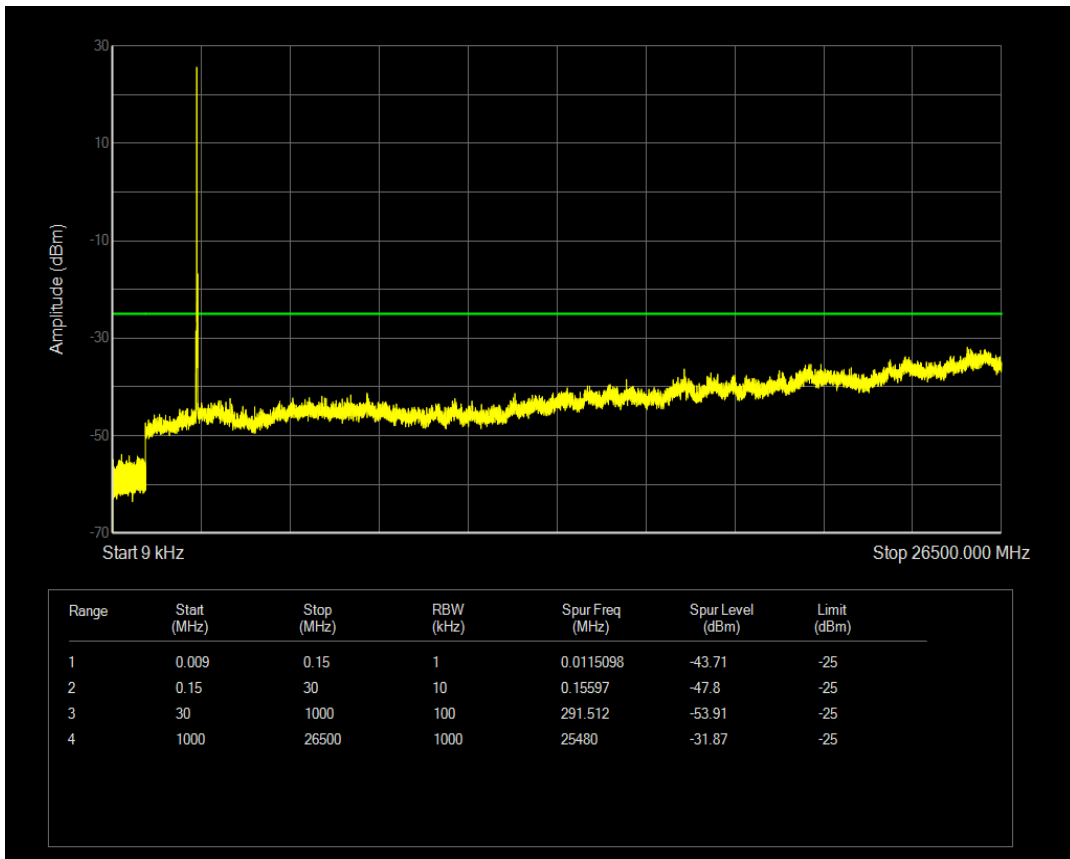

Band7 QPSK BW=15MHz Channel=20825 RB Size=1 Position=#0

Band7 QAM16 BW=15MHz Channel=20825 RB Size=75 Position=#0

Band7 QAM16 BW=15MHz Channel=20825 RB Size=1 Position=#0

Band7 QPSK BW=15MHz Channel=21100 RB Size=1 Position=#0