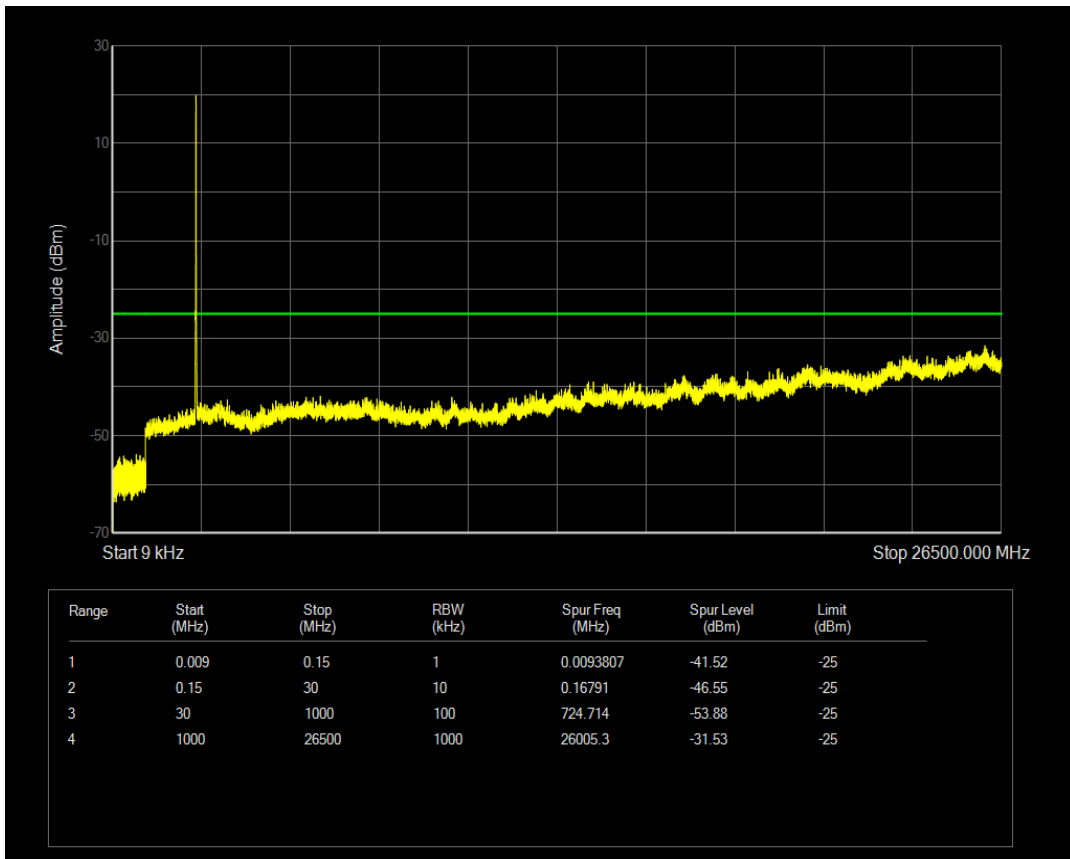

Band7 QAM16 BW=10MHz Channel=20800 RB Size=1 Position=#0

Band7 QPSK BW=10MHz Channel=20800 RB Size=50 Position=#0

Band7 QPSK BW=10MHz Channel=21100 RB Size=1 Position=#0

Band7 QAM16 BW=10MHz Channel=20800 RB Size=50 Position=#0

Band7 QPSK BW=10MHz Channel=21100 RB Size=50 Position=#0

Band7 QAM16 BW=10MHz Channel=21100 RB Size=50 Position=#0

Band7 QAM16 BW=10MHz Channel=21100 RB Size=1 Position=#0

Band7 QPSK BW=10MHz Channel=21400 RB Size=1 Position=#0