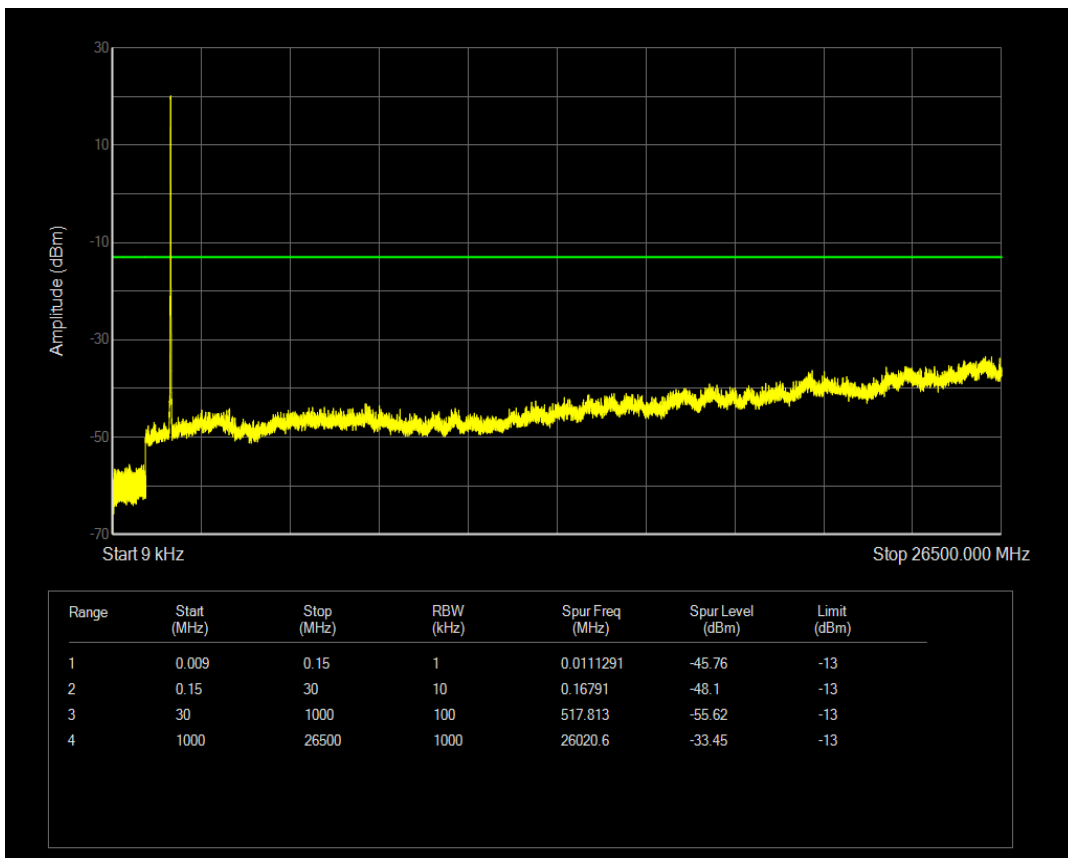

Band4 QPSK BW=10MHz Channel=20350 RB Size=50 Position=#0

Band4 QAM16 BW=10MHz Channel=20350 RB Size=1 Position=#0

Band4 QAM16 BW=10MHz Channel=20350 RB Size=50 Position=#0

Band4 QPSK BW=15MHz Channel=20025 RB Size=75 Position=#0

Band4 QPSK BW=15MHz Channel=20025 RB Size=1 Position=#0

Band4 QAM16 BW=15MHz Channel=20025 RB Size=75 Position=#0

Band4 QAM16 BW=15MHz Channel=20025 RB Size=1 Position=#0

Band4 QPSK BW=15MHz Channel=20175 RB Size=1 Position=#0