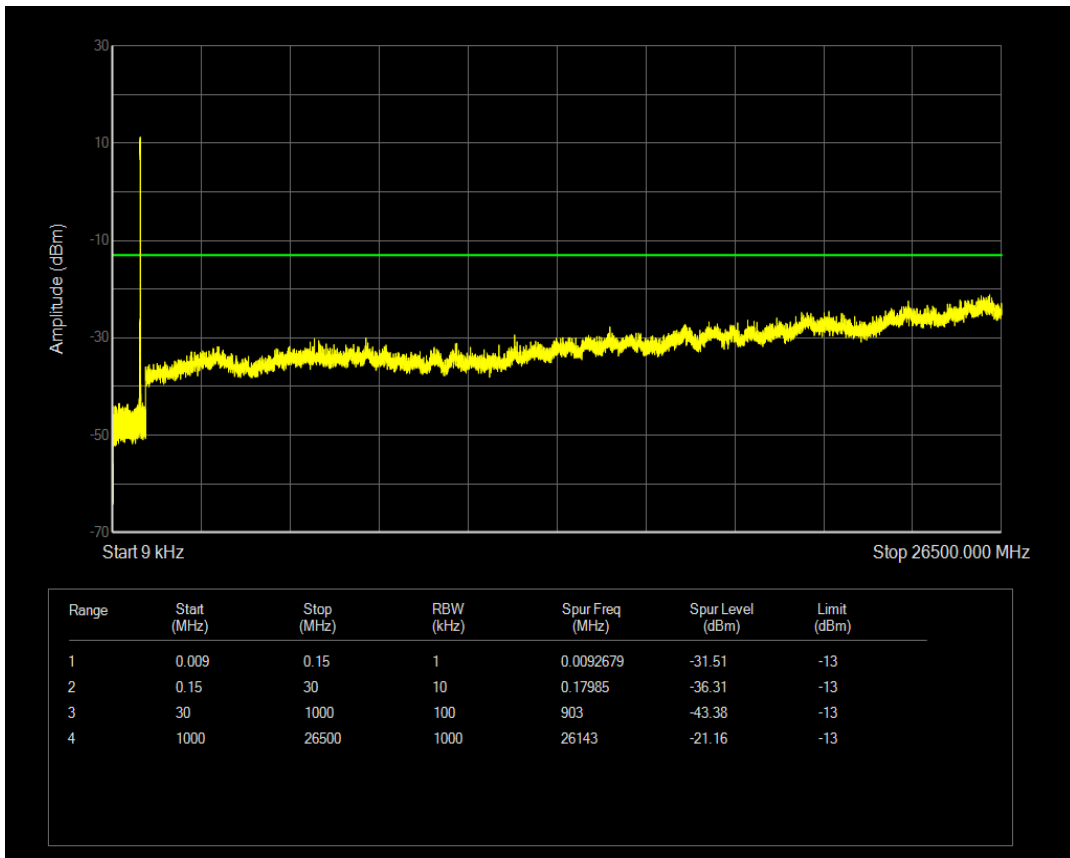

Band5 QAM16 BW=10MHz Channel=20525 RB Size=1 Position=#0

Band5 QPSK BW=10MHz Channel=20525 RB Size=50 Position=#0

Band5 QAM16 BW=10MHz Channel=20525 RB Size=50 Position=#0

Band5 QPSK BW=10MHz Channel=20600 RB Size=1 Position=#0

Band5 QPSK BW=10MHz Channel=20600 RB Size=50 Position=#0

Band5 QAM16 BW=10MHz Channel=20600 RB Size=1 Position=#0

Band5 QAM16 BW=10MHz Channel=20600 RB Size=50 Position=#0

Band7 QPSK BW=5MHz Channel=20775 RB Size=1 Position=#0