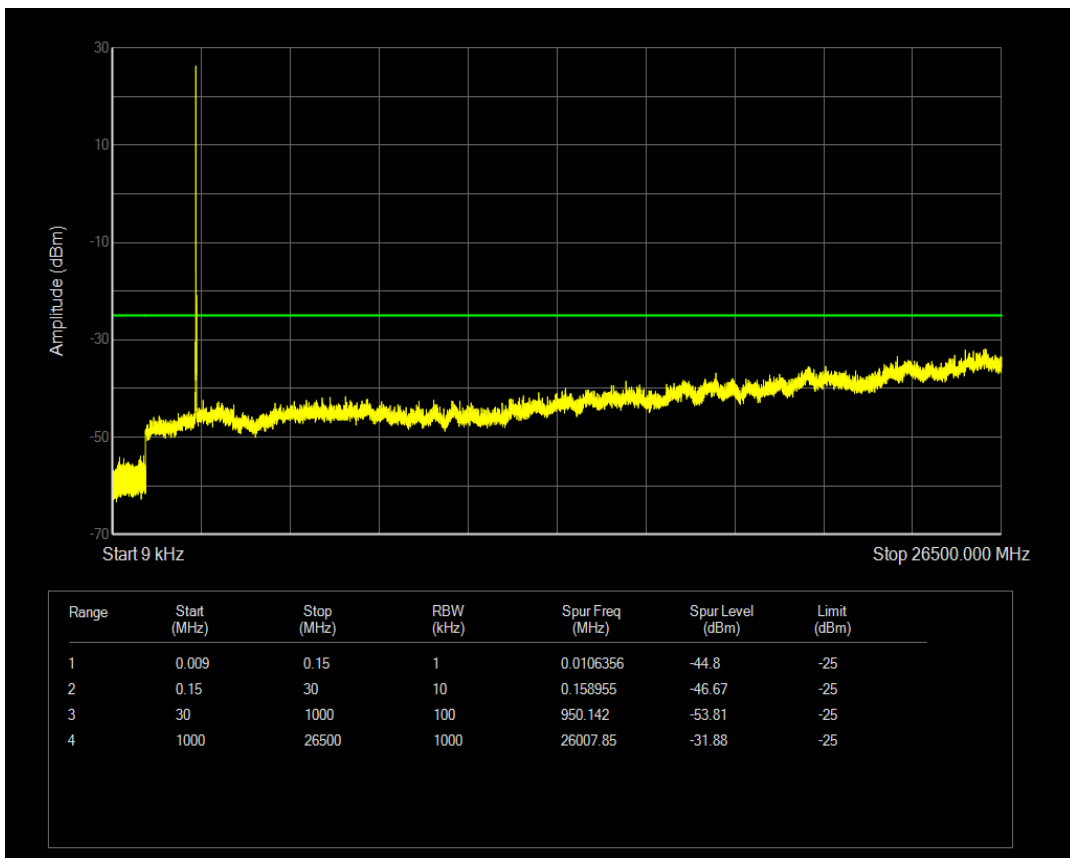

Band7 QPSK BW=5MHz Channel=21425 RB Size=25 Position=#0

Band7 QAM16 BW=5MHz Channel=21425 RB Size=1 Position=#0

Band7 QAM16 BW=5MHz Channel=21425 RB Size=25 Position=#0

Band7 QPSK BW=10MHz Channel=20800 RB Size=1 Position=#0

Band7 QAM16 BW=10MHz Channel=20800 RB Size=1 Position=#0

Band7 QPSK BW=10MHz Channel=20800 RB Size=50 Position=#0

Band7 QPSK BW=10MHz Channel=21100 RB Size=1 Position=#0

Band7 QAM16 BW=10MHz Channel=20800 RB Size=50 Position=#0