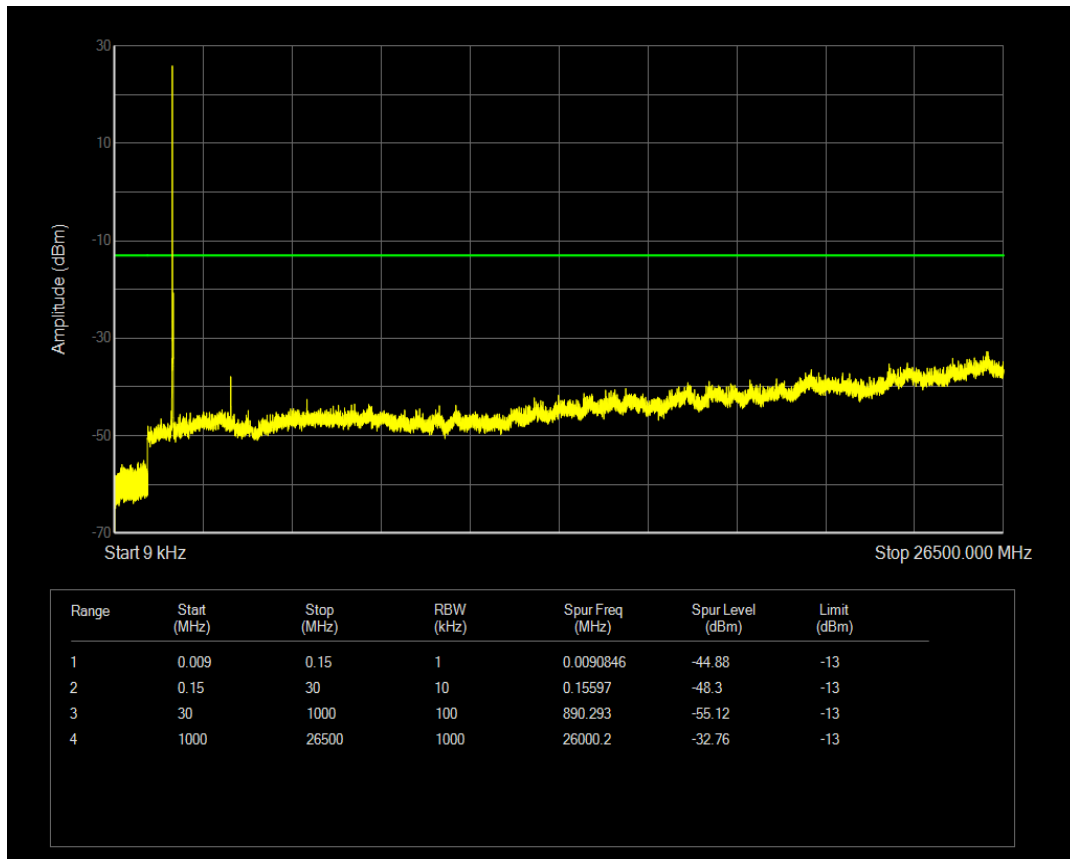

Band4 QPSK BW=15MHz Channel=20025 RB Size=1 Position=#0

Band4 QAM16 BW=15MHz Channel=20025 RB Size=75 Position=#0

Band4 QAM16 BW=15MHz Channel=20025 RB Size=1 Position=#0

Band4 QPSK BW=15MHz Channel=20175 RB Size=1 Position=#0

Band4 QAM16 BW=15MHz Channel=20175 RB Size=1 Position=#0

Band4 QPSK BW=15MHz Channel=20175 RB Size=75 Position=#0

Band4 QAM16 BW=15MHz Channel=20175 RB Size=75 Position=#0

Band4 QPSK BW=15MHz Channel=20325 RB Size=75 Position=#0

Band4 QPSK BW=15MHz Channel=20325 RB Size=1 Position=#0

Band4 QAM16 BW=15MHz Channel=20325 RB Size=1 Position=#0

Band4 QAM16 BW=15MHz Channel=20325 RB Size=75 Position=#0

Band4 QPSK BW=20MHz Channel=20050 RB Size=1 Position=#0