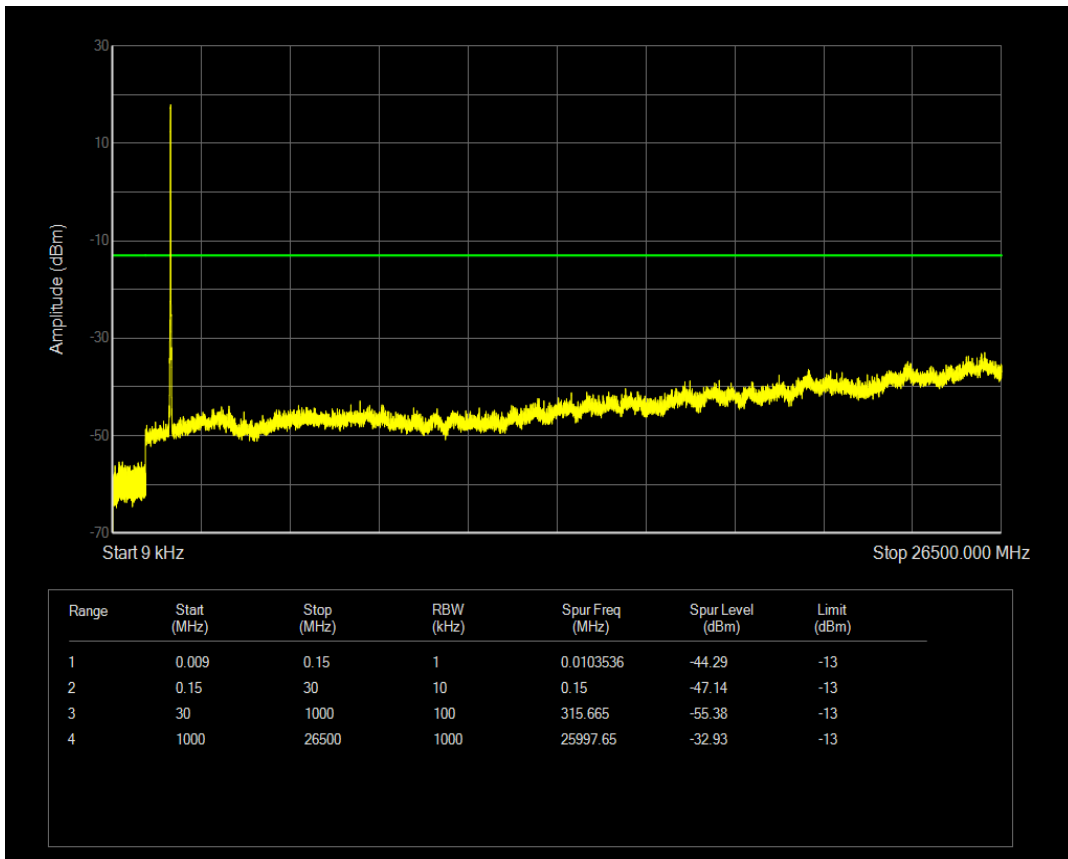

Band4 QPSK BW=15MHz Channel=20025 RB Size=1 Position=#0

Band4 QAM16 BW=15MHz Channel=20025 RB Size=75 Position=#0

Band4 QAM16 BW=15MHz Channel=20025 RB Size=1 Position=#0

Band4 QPSK BW=15MHz Channel=20175 RB Size=1 Position=#0

Band4 QAM16 BW=15MHz Channel=20175 RB Size=1 Position=#0

Band4 QPSK BW=15MHz Channel=20175 RB Size=75 Position=#0

Band4 QAM16 BW=15MHz Channel=20175 RB Size=75 Position=#0

Band4 QPSK BW=15MHz Channel=20325 RB Size=75 Position=#0

Band4 QPSK BW=15MHz Channel=20325 RB Size=1 Position=#0

Band4 QAM16 BW=15MHz Channel=20325 RB Size=1 Position=#0

Band4 QAM16 BW=15MHz Channel=20325 RB Size=75 Position=#0

Band4 QPSK BW=20MHz Channel=20050 RB Size=1 Position=#0