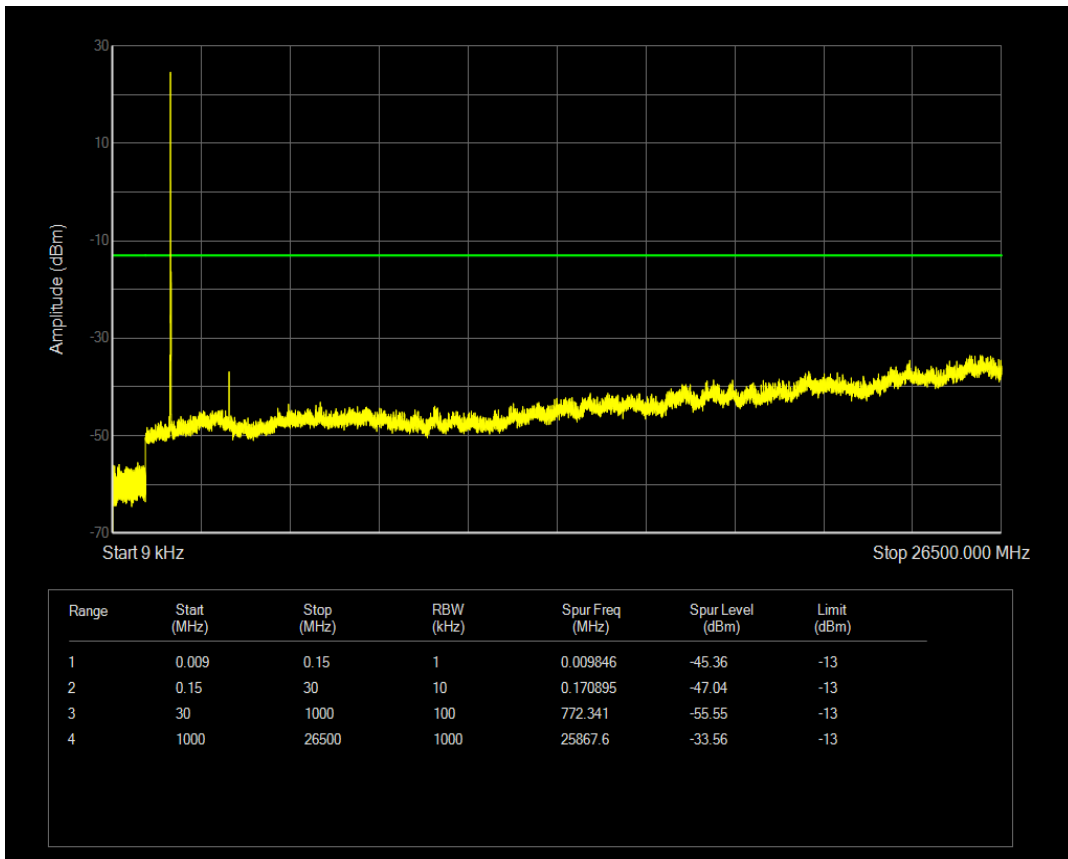

Band4 QPSK BW=10MHz Channel=20350 RB Size=50 Position=#0

Band4 QAM16 BW=10MHz Channel=20350 RB Size=1 Position=#0

Band4 QAM16 BW=10MHz Channel=20350 RB Size=50 Position=#0

Band4 QPSK BW=15MHz Channel=20025 RB Size=75 Position=#0

Band4 QPSK BW=15MHz Channel=20025 RB Size=1 Position=#0

Band4 QAM16 BW=15MHz Channel=20025 RB Size=75 Position=#0

Band4 QAM16 BW=15MHz Channel=20025 RB Size=1 Position=#0

Band4 QPSK BW=15MHz Channel=20175 RB Size=1 Position=#0