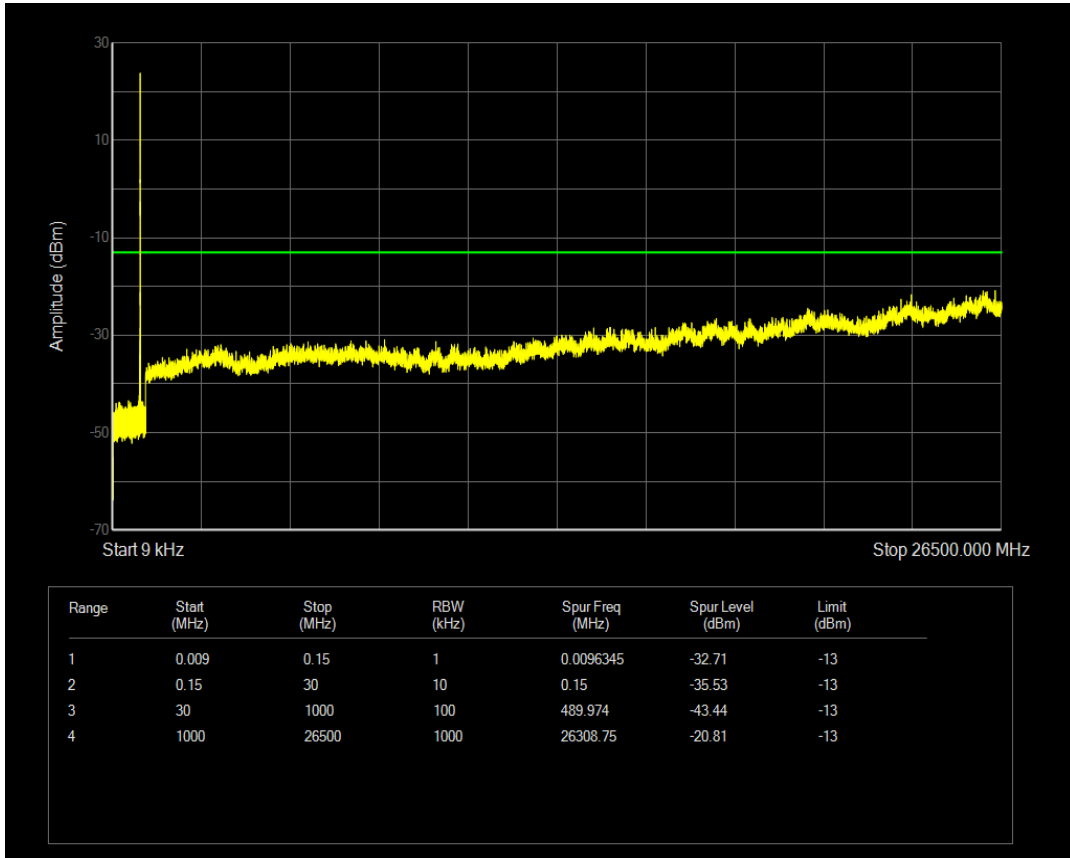

Band5 QAM16 BW=10MHz Channel=20525 RB Size=1 Position=#0

Band5 QPSK BW=10MHz Channel=20525 RB Size=50 Position=#0

Band5 QAM16 BW=10MHz Channel=20525 RB Size=50 Position=#0

Band5 QPSK BW=10MHz Channel=20600 RB Size=1 Position=#0

Band5 QPSK BW=10MHz Channel=20600 RB Size=50 Position=#0

Band5 QAM16 BW=10MHz Channel=20600 RB Size=1 Position=#0

Band5 QAM16 BW=10MHz Channel=20600 RB Size=50 Position=#0

Band7 QPSK BW=5MHz Channel=20775 RB Size=1 Position=#0