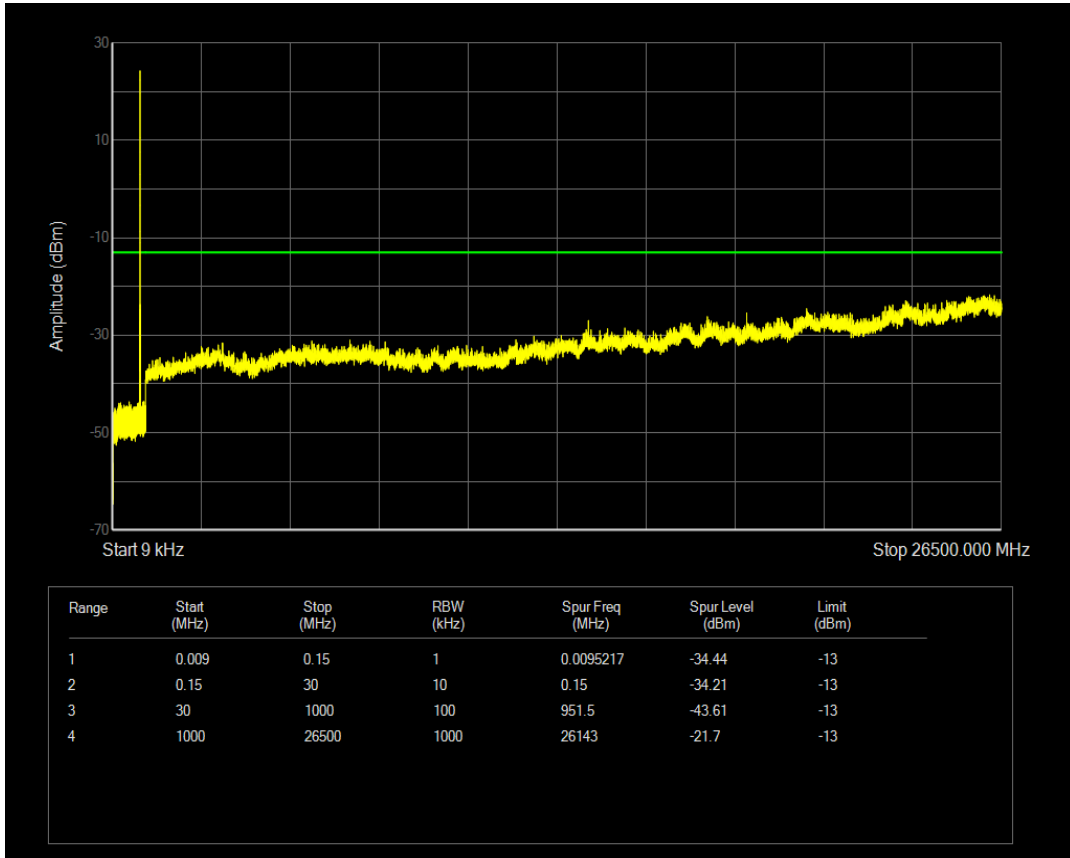

Band5 QAM16 BW=3MHz Channel=20525 RB Size=1 Position=#0

Band5 QAM16 BW=3MHz Channel=20525 RB Size=15 Position=#0