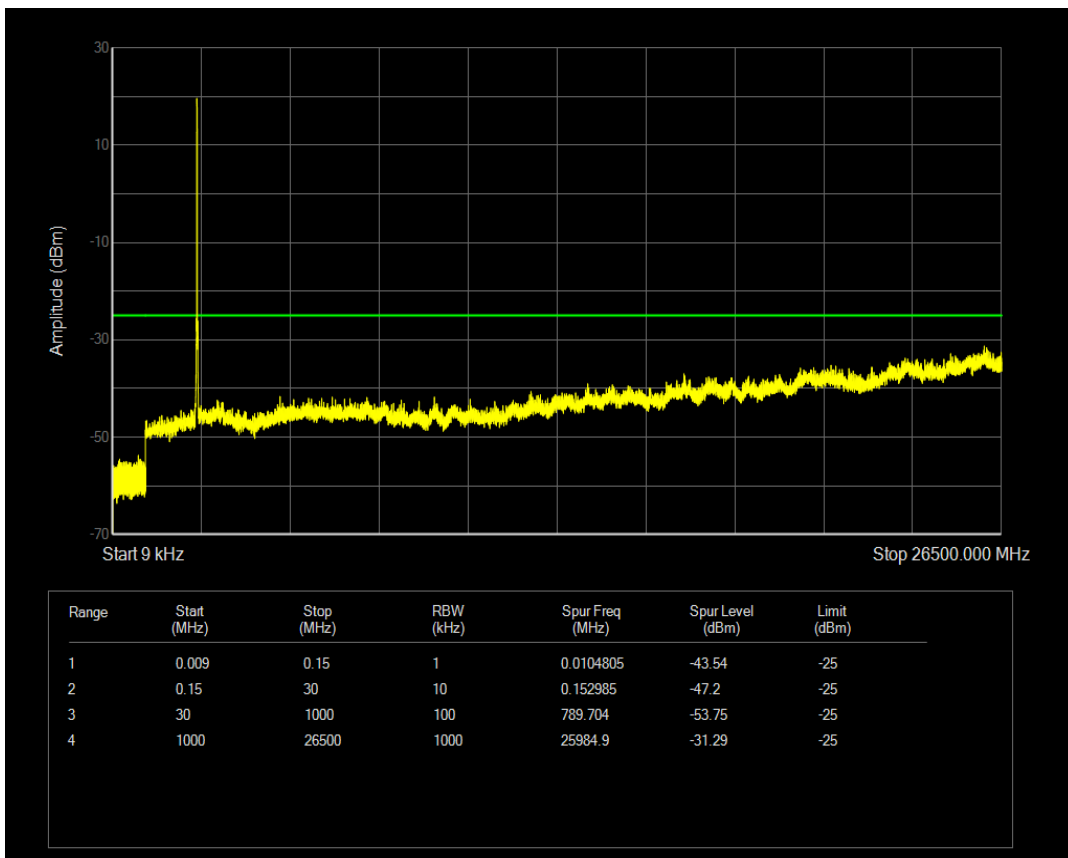

Band7 QAM16 BW=15MHz Channel=21100 RB Size=75 Position=#0

Band7 QPSK BW=15MHz Channel=21375 RB Size=75 Position=#0