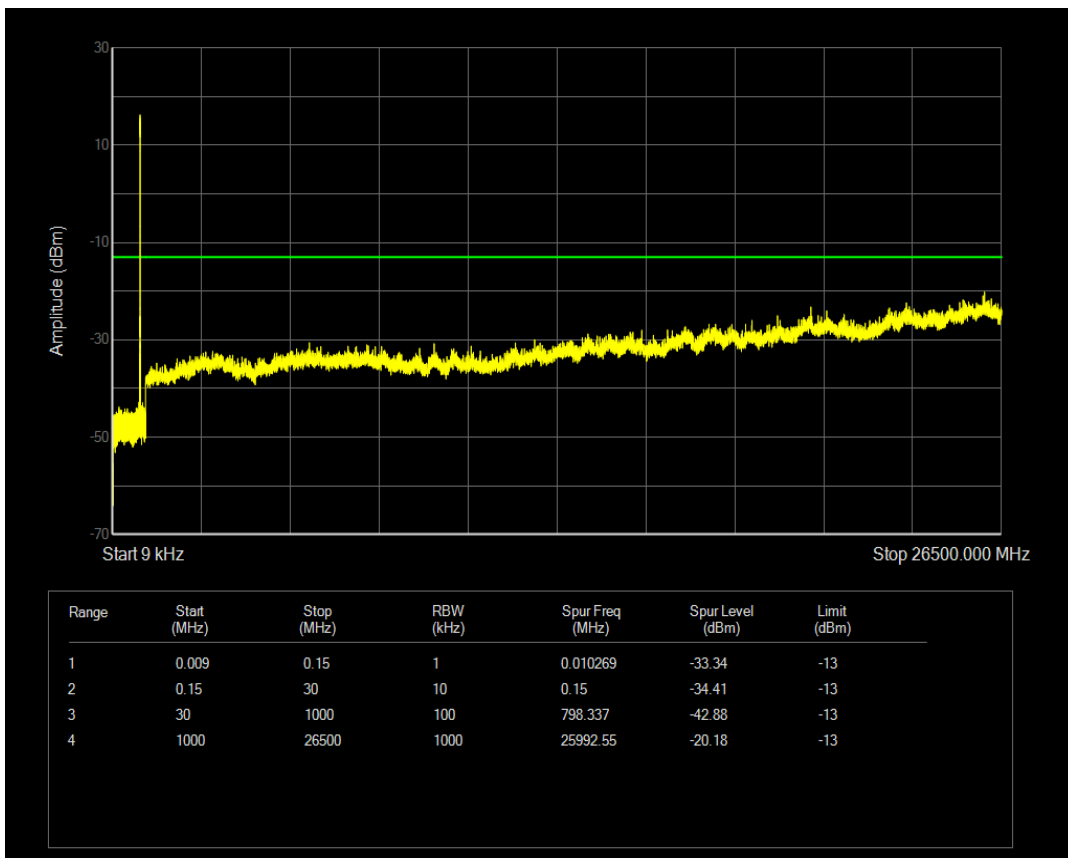

Band5 QPSK BW=3MHz Channel=20525 RB Size=15 Position=#0

Band5 QAM16 BW=3MHz Channel=20525 RB Size=1 Position=#0