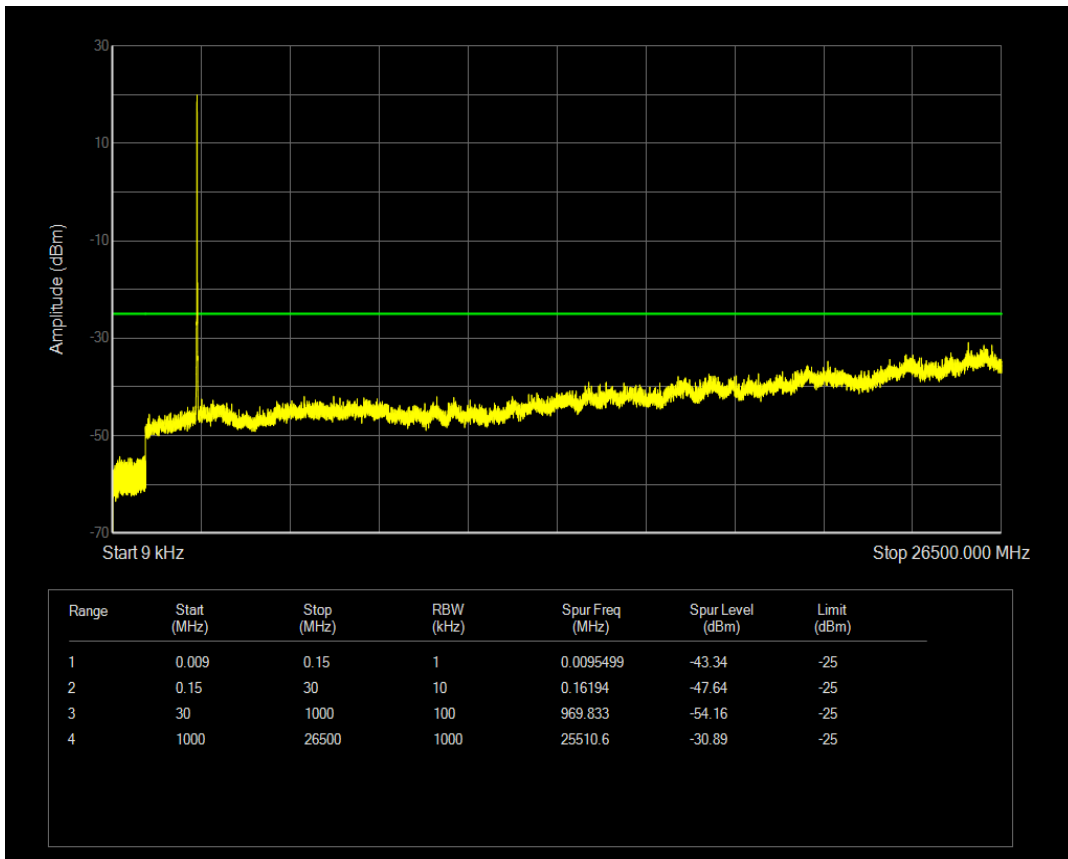

Band7 QAM16 BW=10MHz Channel=20800 RB Size=1 Position=#0

Band7 QPSK BW=10MHz Channel=20800 RB Size=50 Position=#0

Band7 QPSK BW=10MHz Channel=21100 RB Size=1 Position=#0

Band7 QAM16 BW=10MHz Channel=20800 RB Size=50 Position=#0

Band7 QPSK BW=10MHz Channel=21100 RB Size=50 Position=#0

Band7 QAM16 BW=10MHz Channel=21100 RB Size=50 Position=#0

Band7 QAM16 BW=10MHz Channel=21100 RB Size=1 Position=#0

Band7 QPSK BW=10MHz Channel=21400 RB Size=1 Position=#0