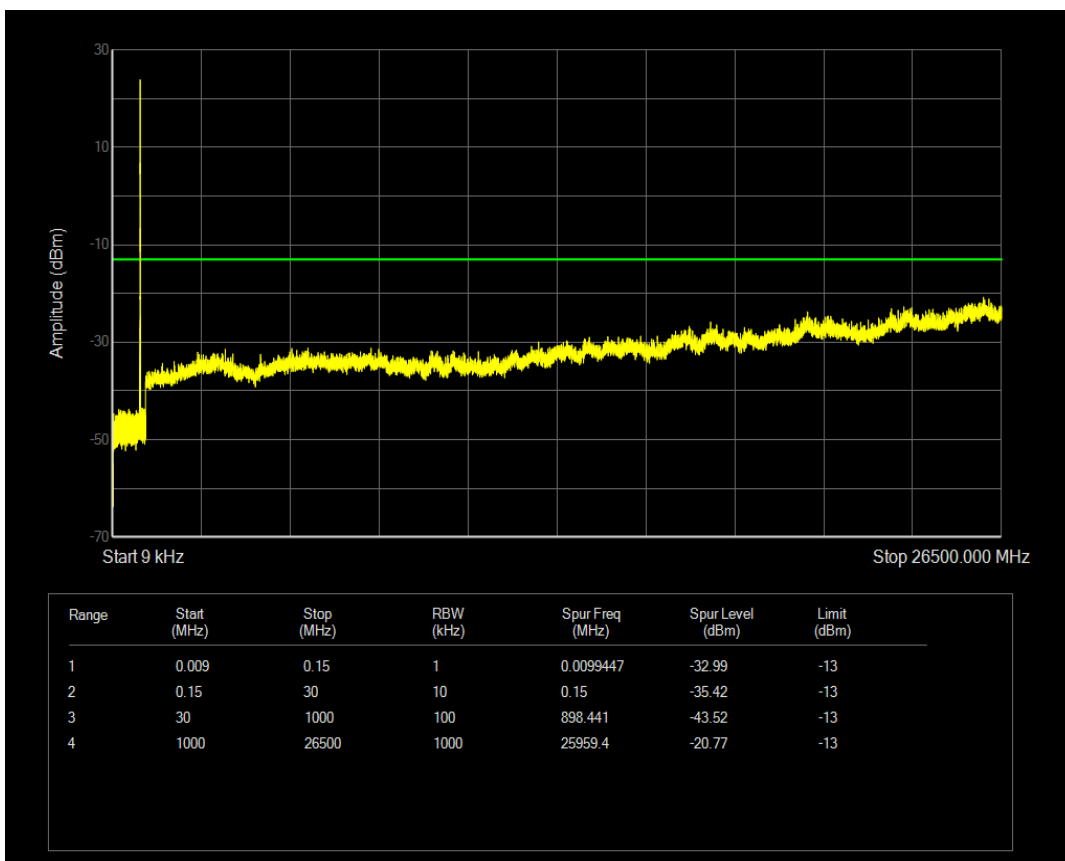

Band5 QAM16 BW=10MHz Channel=20525 RB Size=1 Position=#0

Band5 QPSK BW=10MHz Channel=20525 RB Size=50 Position=#0

Band5 QAM16 BW=10MHz Channel=20525 RB Size=50 Position=#0

Band5 QPSK BW=10MHz Channel=20600 RB Size=1 Position=#0

Band5 QPSK BW=10MHz Channel=20600 RB Size=50 Position=#0

Band5 QAM16 BW=10MHz Channel=20600 RB Size=1 Position=#0

Band5 QAM16 BW=10MHz Channel=20600 RB Size=50 Position=#0

Band7 QPSK BW=5MHz Channel=20775 RB Size=1 Position=#0