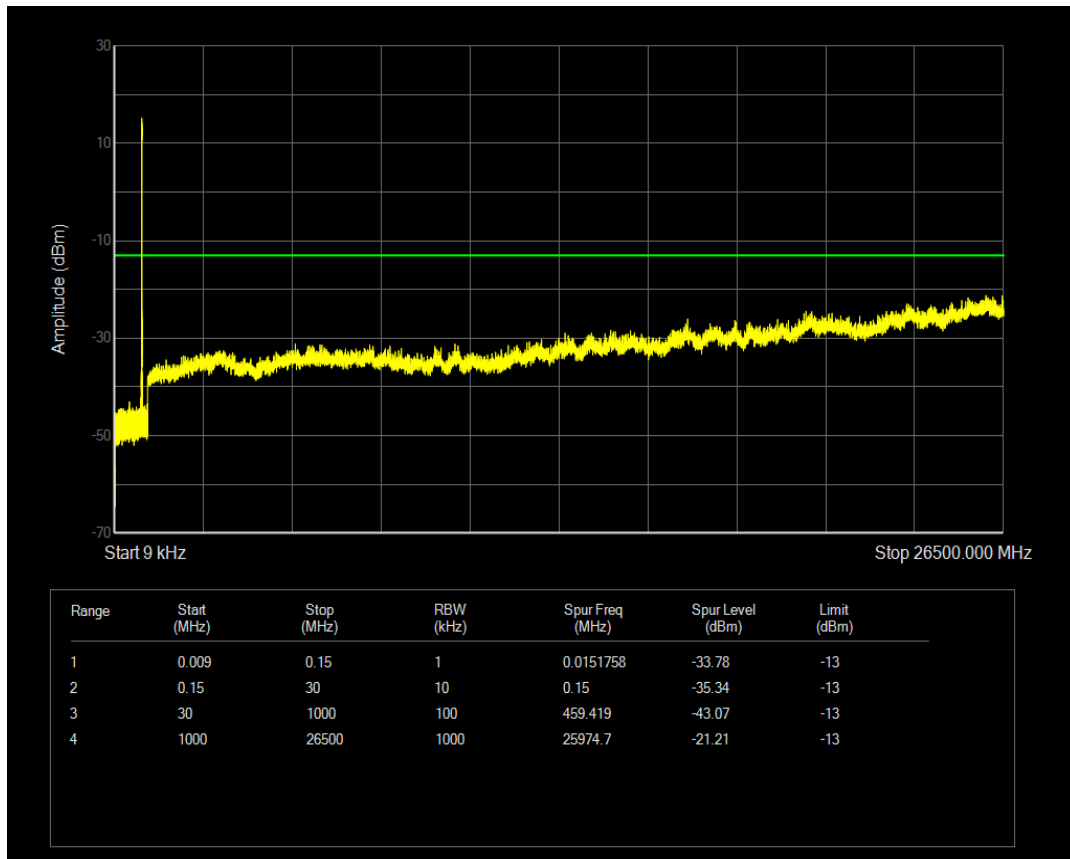

Band5 QAM16 BW=5MHz Channel=20425 RB Size=25 Position=#0

Band5 QAM16 BW=5MHz Channel=20425 RB Size=1 Position=#0