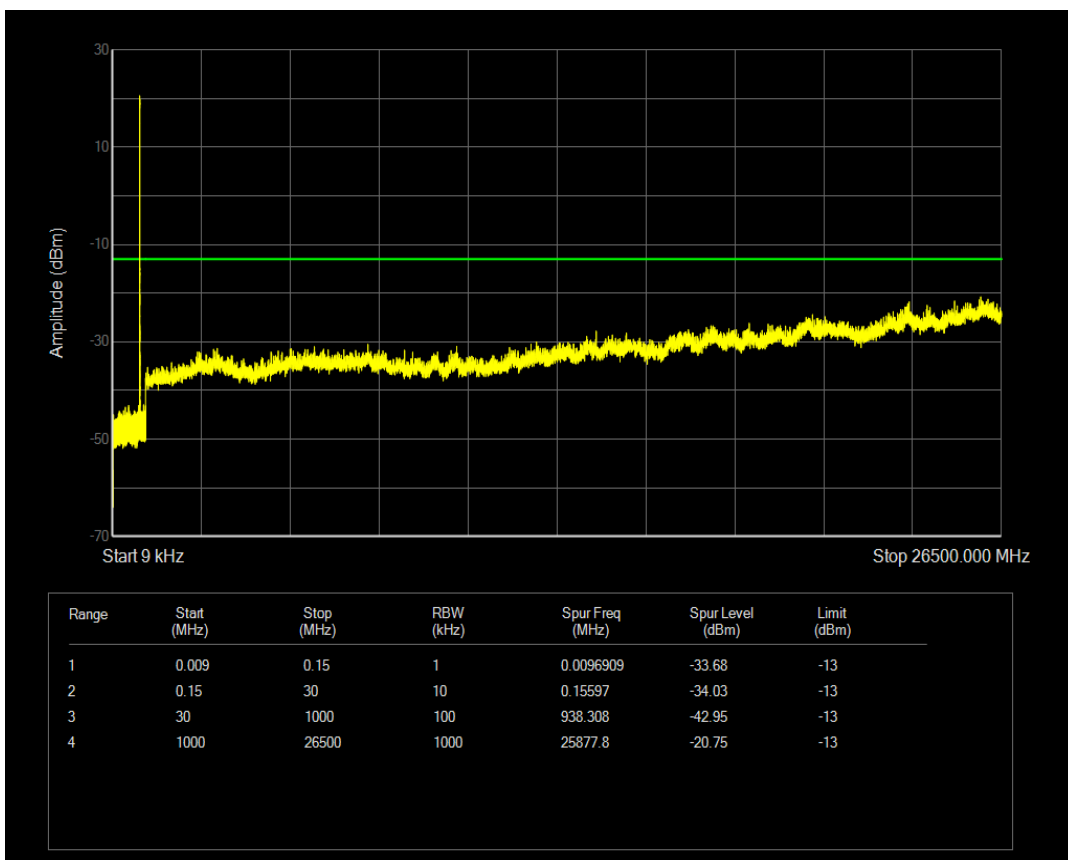

Band4 QPSK BW=20MHz Channel=20300 RB Size=100 Position=#0

Band4 QAM16 BW=20MHz Channel=20300 RB Size=1 Position=#0

Band4 QAM16 BW=20MHz Channel=20300 RB Size=100 Position=#0

Band5 QPSK BW=1.4MHz Channel=20407 RB Size=1 Position=#0

Band5 QPSK BW=1.4MHz Channel=20407 RB Size=6 Position=#0

Band5 QAM16 BW=1.4MHz Channel=20407 RB Size=1 Position=#0

Band5 QAM16 BW=1.4MHz Channel=20407 RB Size=6 Position=#0

Band5 QPSK BW=1.4MHz Channel=20525 RB Size=6 Position=#0