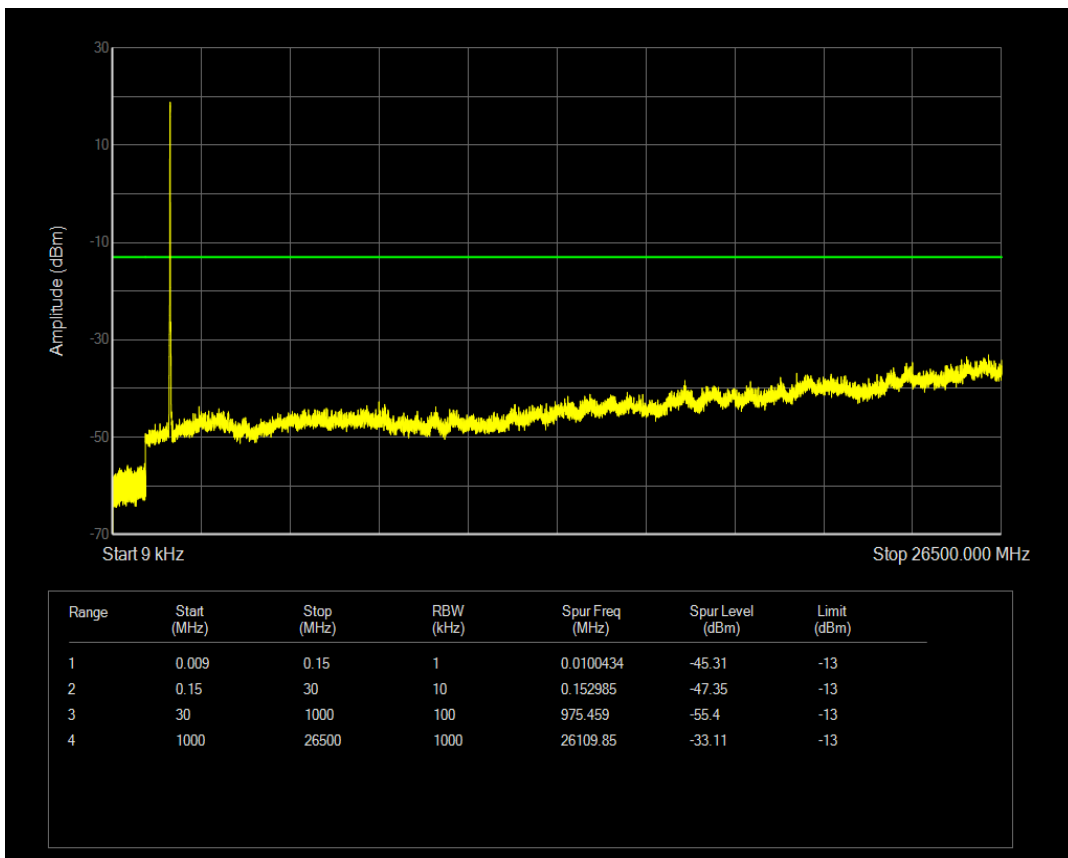

Band4 QPSK BW=10MHz Channel=20350 RB Size=50 Position=#0

Band4 QAM16 BW=10MHz Channel=20350 RB Size=1 Position=#0

Band4 QAM16 BW=10MHz Channel=20350 RB Size=50 Position=#0

Band4 QPSK BW=15MHz Channel=20025 RB Size=75 Position=#0

Band4 QPSK BW=15MHz Channel=20025 RB Size=1 Position=#0

Band4 QAM16 BW=15MHz Channel=20025 RB Size=75 Position=#0

Band4 QAM16 BW=15MHz Channel=20025 RB Size=1 Position=#0

Band4 QPSK BW=15MHz Channel=20175 RB Size=1 Position=#0

Band4 QAM16 BW=15MHz Channel=20175 RB Size=1 Position=#0

Band4 QPSK BW=15MHz Channel=20175 RB Size=75 Position=#0

Band4 QAM16 BW=15MHz Channel=20175 RB Size=75 Position=#0

Band4 QPSK BW=15MHz Channel=20325 RB Size=75 Position=#0