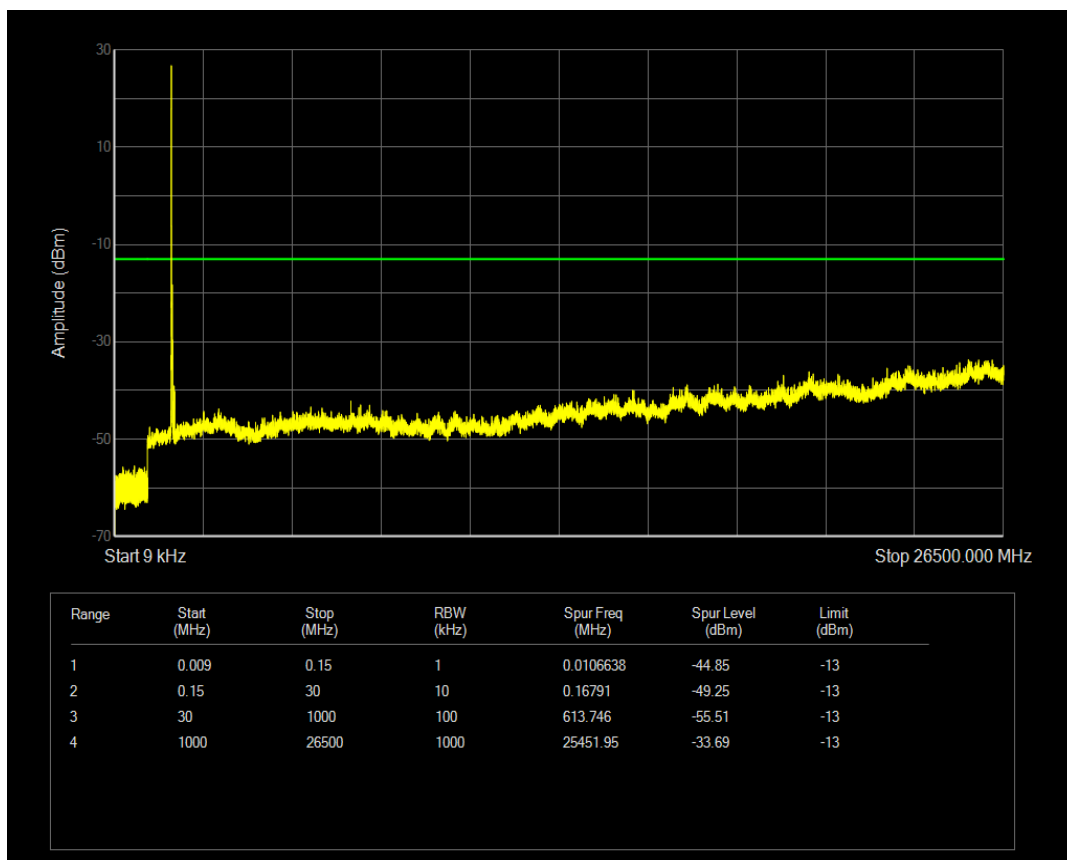

Band4 QPSK BW=10MHz Channel=20350 RB Size=50 Position=#0

Band4 QAM16 BW=10MHz Channel=20350 RB Size=1 Position=#0

Band4 QAM16 BW=10MHz Channel=20350 RB Size=50 Position=#0

Band4 QPSK BW=15MHz Channel=20025 RB Size=75 Position=#0

Band4 QPSK BW=15MHz Channel=20025 RB Size=1 Position=#0

Band4 QAM16 BW=15MHz Channel=20025 RB Size=75 Position=#0

Band4 QAM16 BW=15MHz Channel=20025 RB Size=1 Position=#0

Band4 QPSK BW=15MHz Channel=20175 RB Size=1 Position=#0