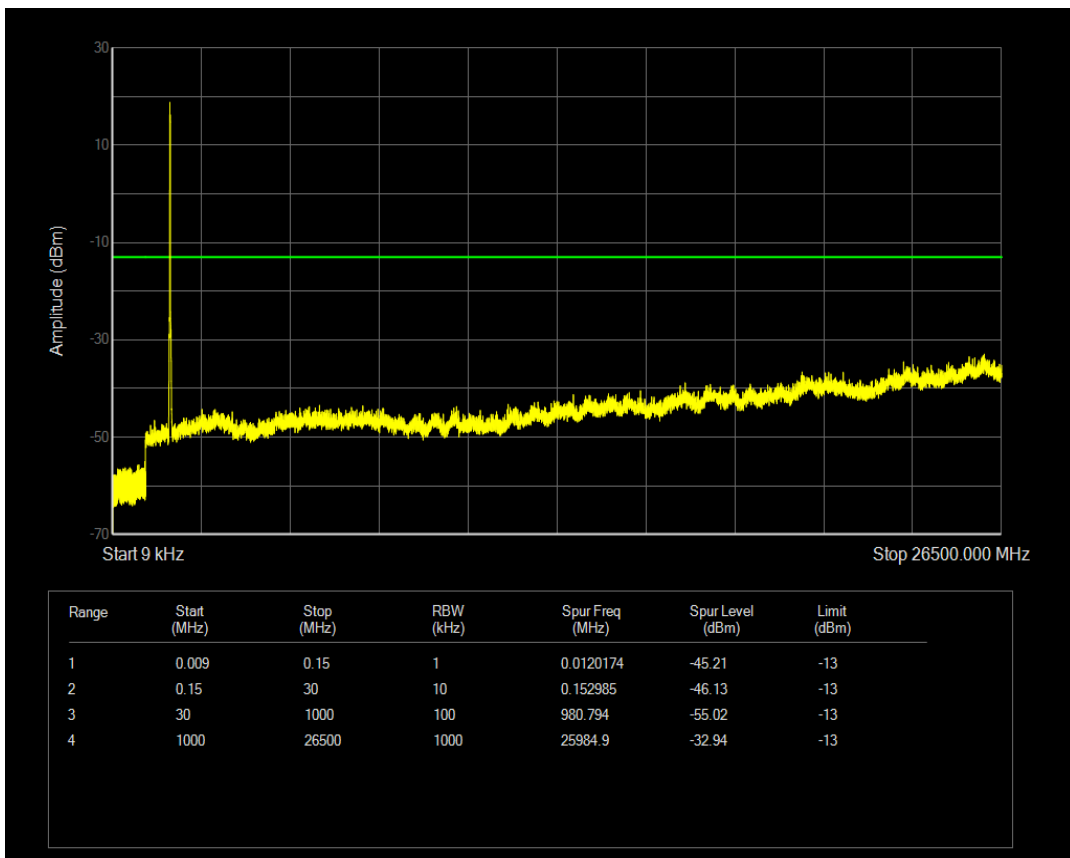

Band4 QAM16 BW=20MHz Channel=20050 RB Size=1 Position=#0

Band4 QPSK BW=20MHz Channel=20050 RB Size=100 Position=#0

Band4 QAM16 BW=20MHz Channel=20050 RB Size=100 Position=#0

Band4 QPSK BW=20MHz Channel=20175 RB Size=100 Position=#0

Band4 QPSK BW=20MHz Channel=20175 RB Size=1 Position=#0

Band4 QAM16 BW=20MHz Channel=20175 RB Size=1 Position=#0

Band4 QAM16 BW=20MHz Channel=20175 RB Size=100 Position=#0

Band4 QPSK BW=20MHz Channel=20300 RB Size=1 Position=#0