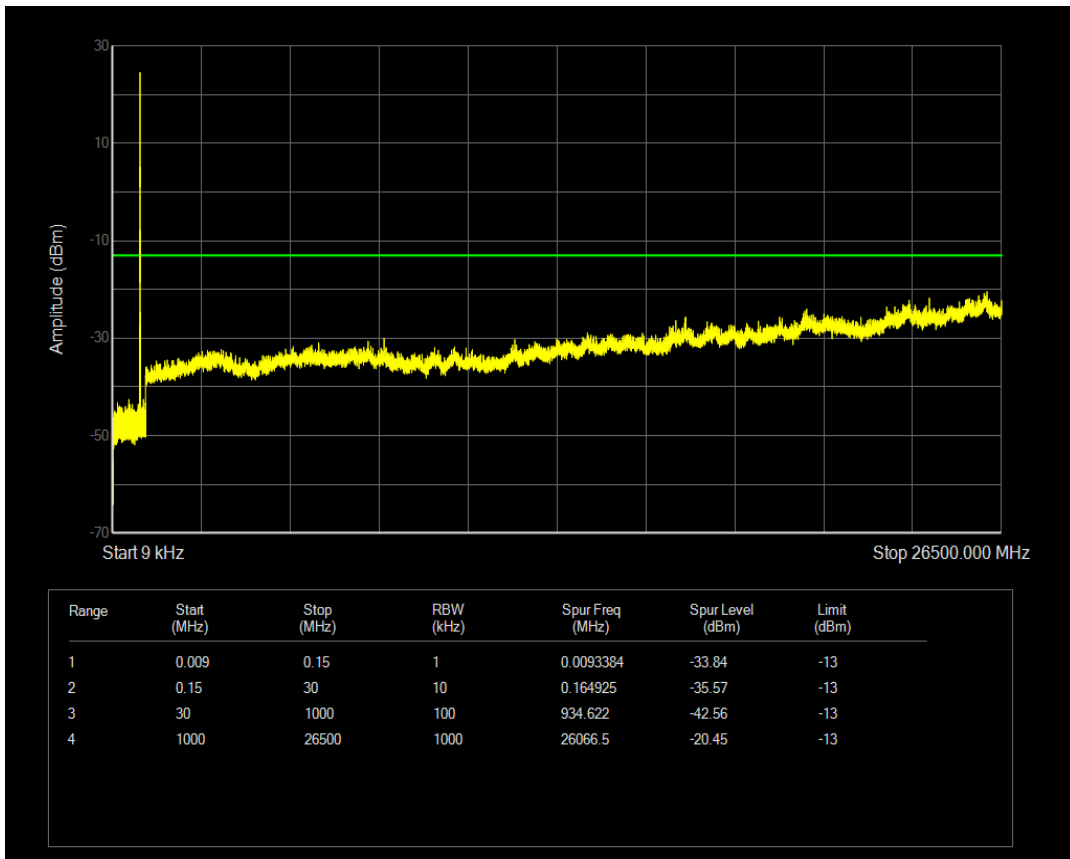

Band5 QPSK BW=5MHz Channel=20425 RB Size=25 Position=#0

Band5 QAM16 BW=5MHz Channel=20425 RB Size=25 Position=#0

Band5 QAM16 BW=5MHz Channel=20425 RB Size=1 Position=#0

Band5 QPSK BW=5MHz Channel=20525 RB Size=25 Position=#0

Band5 QPSK BW=5MHz Channel=20525 RB Size=1 Position=#0

Band5 QAM16 BW=5MHz Channel=20525 RB Size=1 Position=#0

Band5 QAM16 BW=5MHz Channel=20525 RB Size=25 Position=#0

Band5 QPSK BW=5MHz Channel=20625 RB Size=1 Position=#0