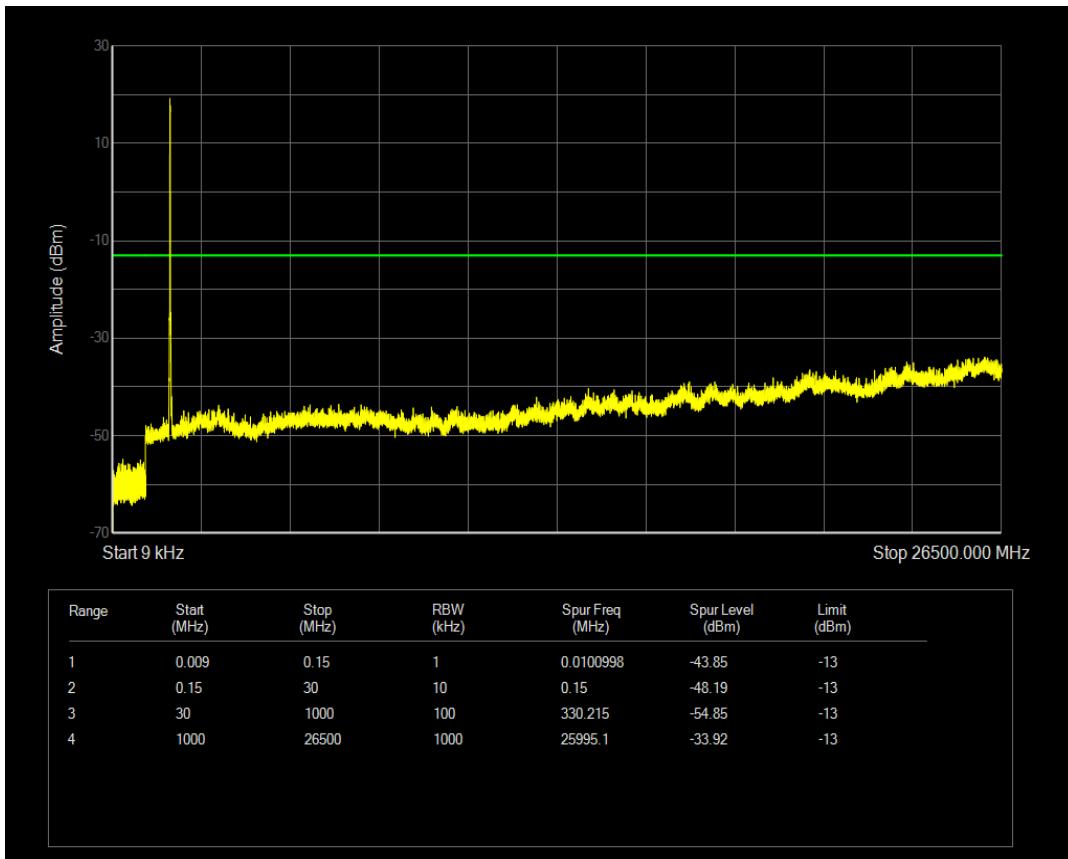

Band4 QPSK BW=10MHz Channel=20350 RB Size=50 Position=#0

Band4 QAM16 BW=10MHz Channel=20350 RB Size=1 Position=#0

Band4 QAM16 BW=10MHz Channel=20350 RB Size=50 Position=#0

Band4 QPSK BW=15MHz Channel=20025 RB Size=75 Position=#0

Band4 QPSK BW=15MHz Channel=20025 RB Size=1 Position=#0

Band4 QAM16 BW=15MHz Channel=20025 RB Size=75 Position=#0

Band4 QAM16 BW=15MHz Channel=20025 RB Size=1 Position=#0

Band4 QPSK BW=15MHz Channel=20175 RB Size=1 Position=#0

Band4 QAM16 BW=15MHz Channel=20175 RB Size=1 Position=#0

Band4 QPSK BW=15MHz Channel=20175 RB Size=75 Position=#0

Band4 QAM16 BW=15MHz Channel=20175 RB Size=75 Position=#0

Band4 QPSK BW=15MHz Channel=20325 RB Size=75 Position=#0