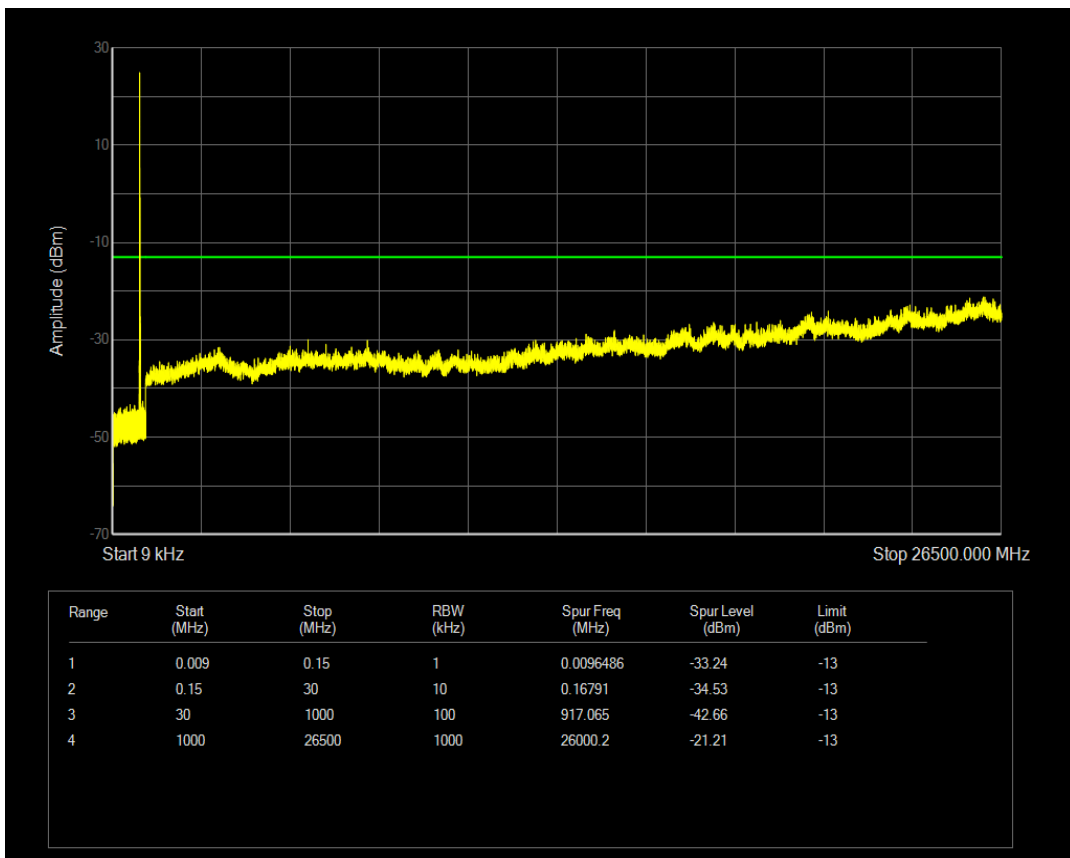

Band5 QPSK BW=5MHz Channel=20425 RB Size=1 Position=#0

Band5 QAM16 BW=3MHz Channel=20635 RB Size=15 Position=#0