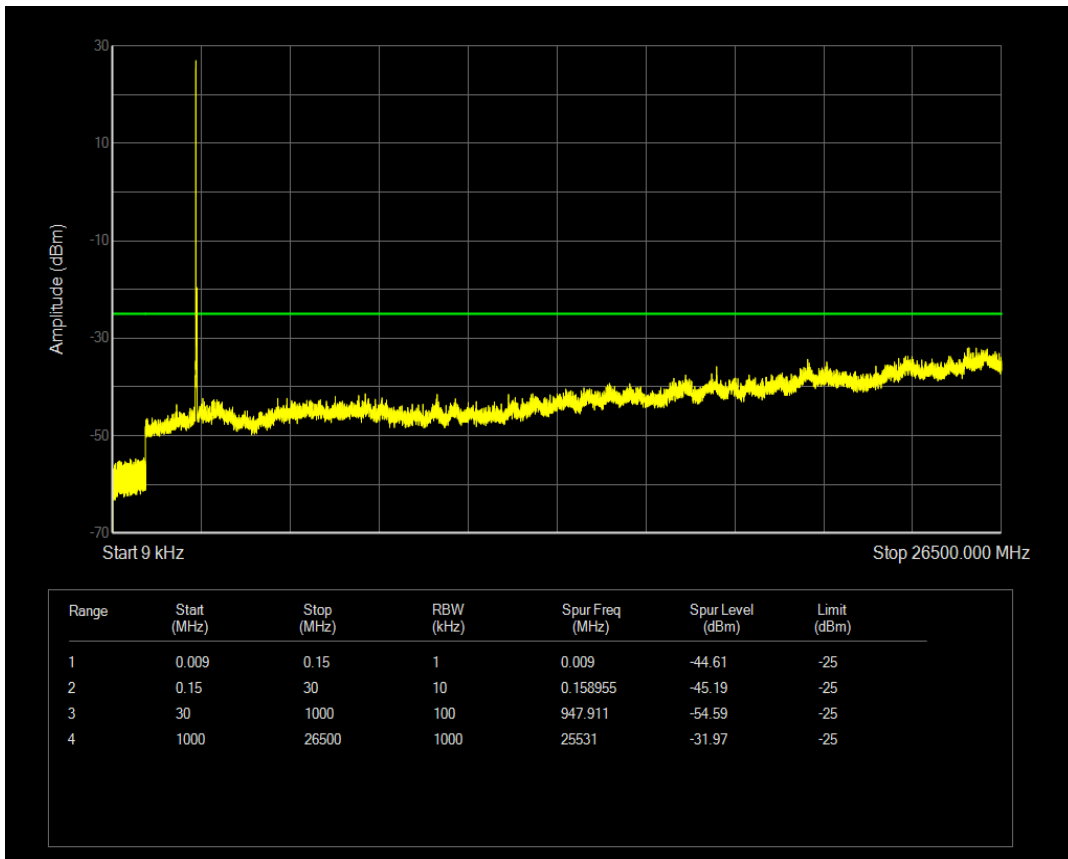

Band7 QPSK BW=15MHz Channel=21375 RB Size=1 Position=#0

Band7 QAM16 BW=15MHz Channel=21375 RB Size=1 Position=#0

Band7 QPSK BW=20MHz Channel=20850 RB Size=1 Position=#0

Band7 QAM16 BW=15MHz Channel=21375 RB Size=75 Position=#0

Band7 QPSK BW=20MHz Channel=20850 RB Size=100 Position=#0

Band7 QAM16 BW=20MHz Channel=20850 RB Size=1 Position=#0

Band7 QAM16 BW=20MHz Channel=20850 RB Size=100 Position=#0

Band7 QPSK BW=20MHz Channel=21100 RB Size=1 Position=#0