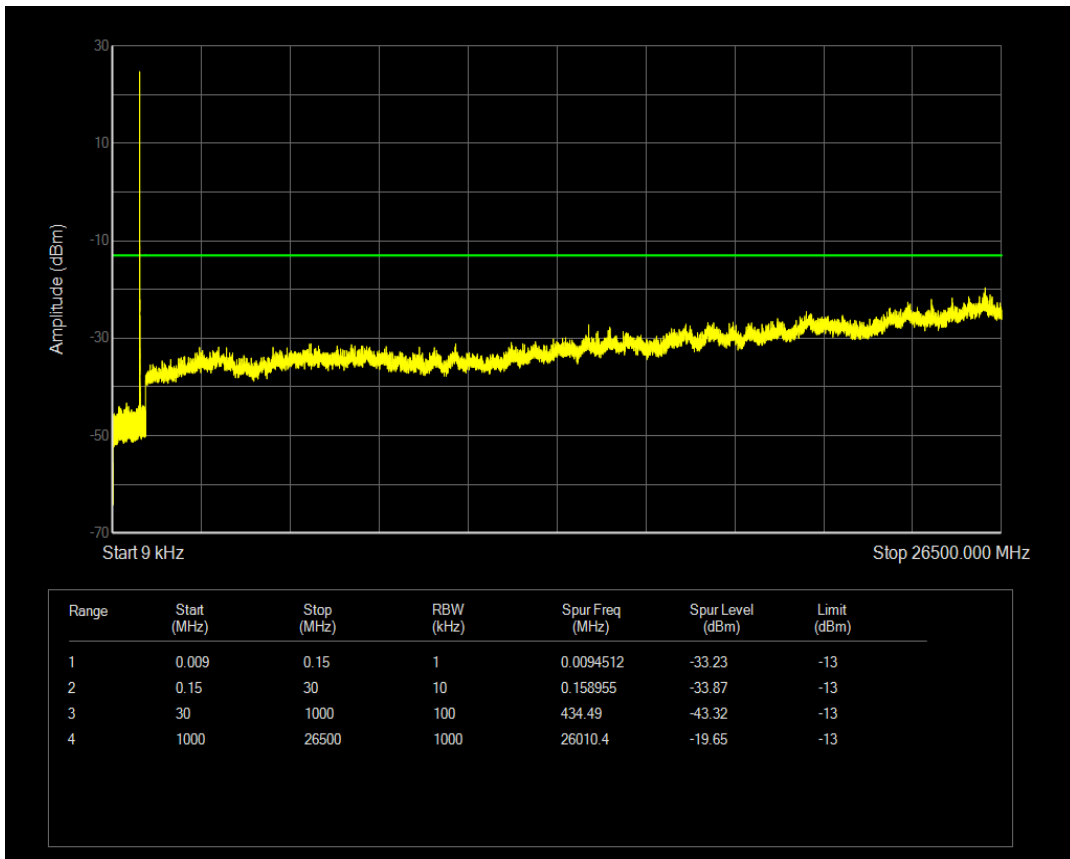

Band4 QPSK BW=20MHz Channel=20300 RB Size=100 Position=#0

Band4 QAM16 BW=20MHz Channel=20300 RB Size=1 Position=#0

Band4 QAM16 BW=20MHz Channel=20300 RB Size=100 Position=#0

Band5 QPSK BW=1.4MHz Channel=20407 RB Size=1 Position=#0

Band5 QPSK BW=1.4MHz Channel=20407 RB Size=6 Position=#0

Band5 QAM16 BW=1.4MHz Channel=20407 RB Size=1 Position=#0

Band5 QAM16 BW=1.4MHz Channel=20407 RB Size=6 Position=#0

Band5 QPSK BW=1.4MHz Channel=20525 RB Size=6 Position=#0