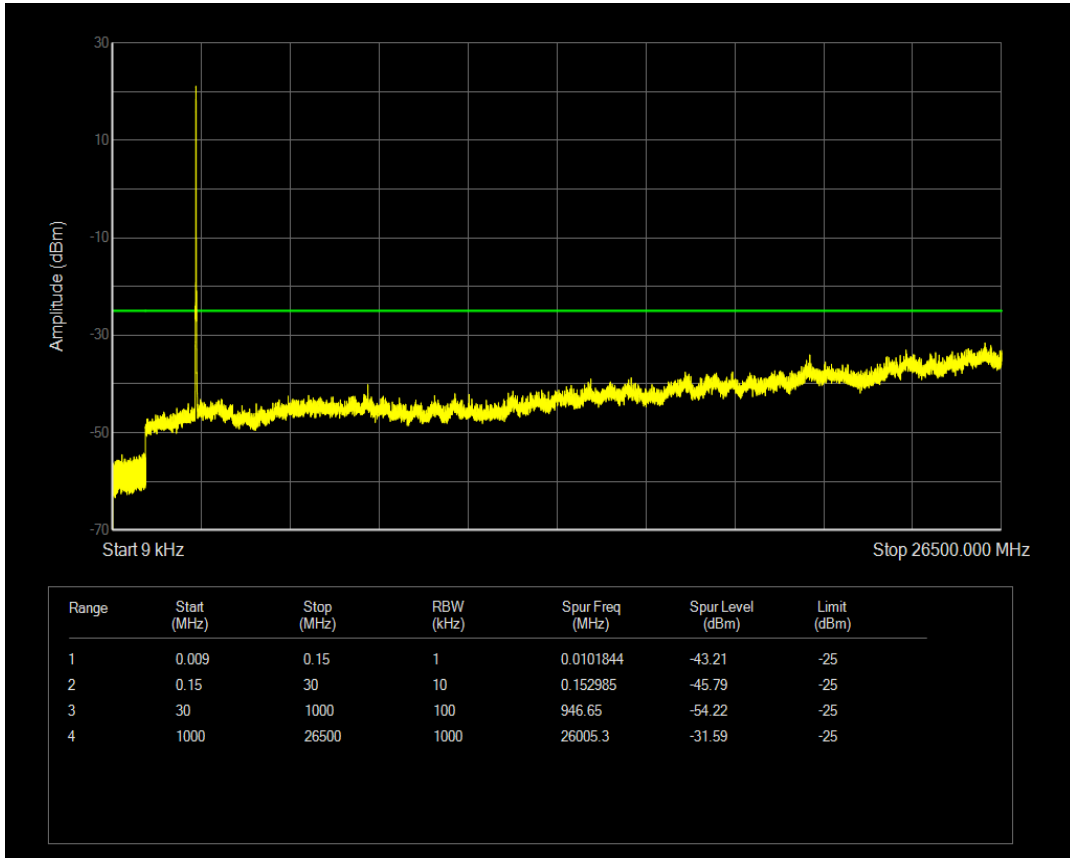

Band7 QPSK BW=5MHz Channel=21425 RB Size=25 Position=#0

Band7 QAM16 BW=5MHz Channel=21425 RB Size=1 Position=#0

Band7 QAM16 BW=5MHz Channel=21425 RB Size=25 Position=#0

Band7 QPSK BW=10MHz Channel=20800 RB Size=1 Position=#0

Band7 QAM16 BW=10MHz Channel=20800 RB Size=1 Position=#0

Band7 QPSK BW=10MHz Channel=20800 RB Size=50 Position=#0

Band7 QPSK BW=10MHz Channel=21100 RB Size=1 Position=#0

Band7 QAM16 BW=10MHz Channel=20800 RB Size=50 Position=#0