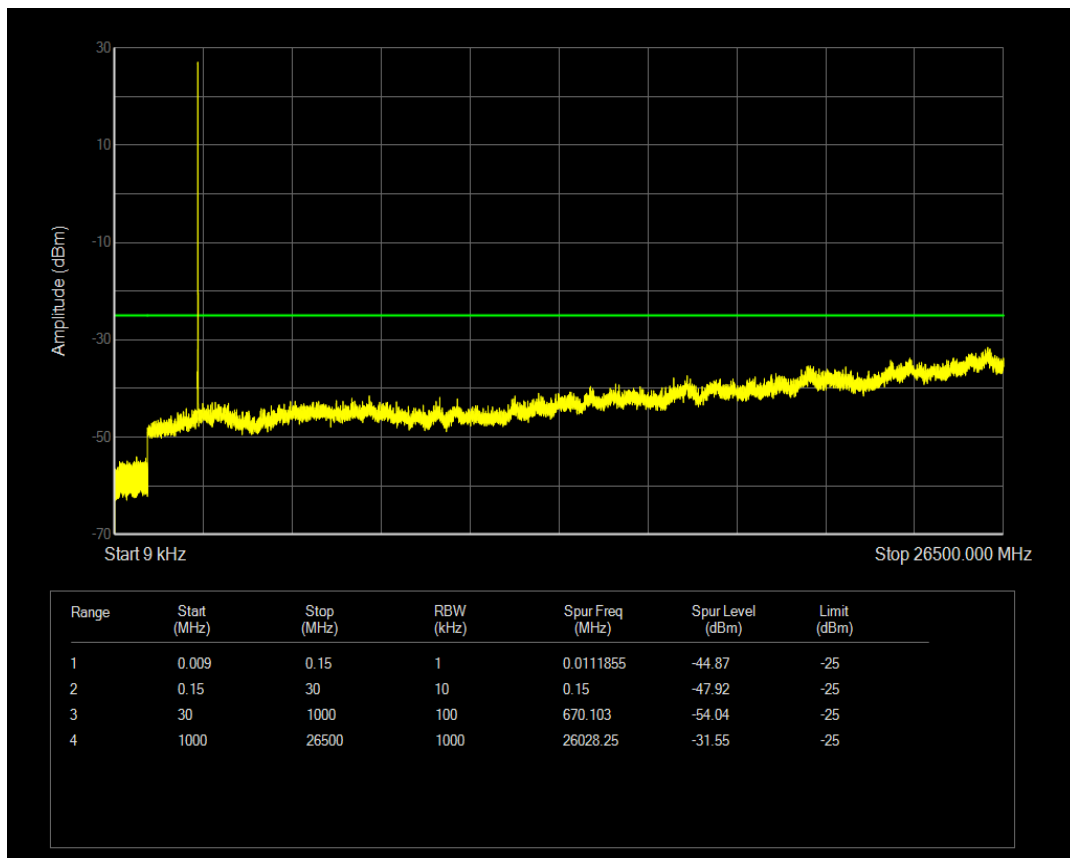

Band7 QAM16 BW=5MHz Channel=20775 RB Size=1 Position=#0

Band7 QPSK BW=5MHz Channel=21100 RB Size=25 Position=#0