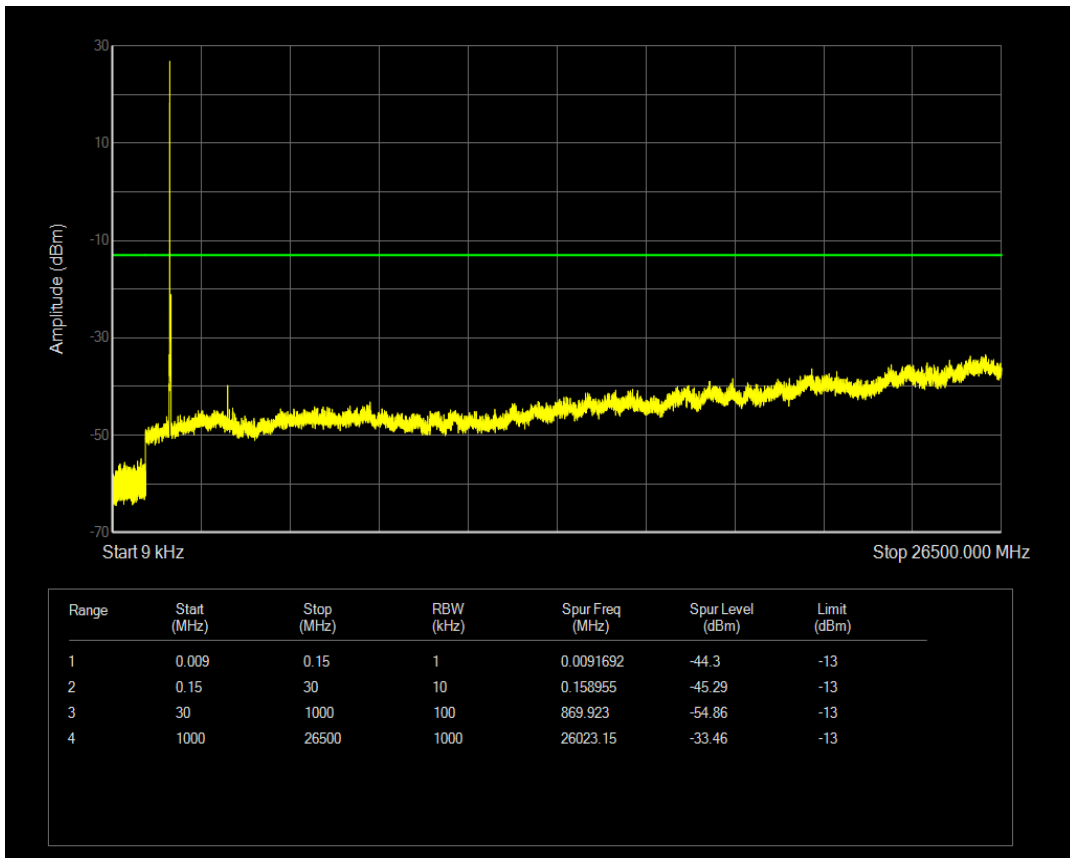

Band4 QAM16 BW=20MHz Channel=20050 RB Size=1 Position=#0

Band4 QPSK BW=20MHz Channel=20050 RB Size=100 Position=#0

Band4 QAM16 BW=20MHz Channel=20050 RB Size=100 Position=#0

Band4 QPSK BW=20MHz Channel=20175 RB Size=100 Position=#0

Band4 QPSK BW=20MHz Channel=20175 RB Size=1 Position=#0

Band4 QAM16 BW=20MHz Channel=20175 RB Size=1 Position=#0

Band4 QAM16 BW=20MHz Channel=20175 RB Size=100 Position=#0

Band4 QPSK BW=20MHz Channel=20300 RB Size=1 Position=#0