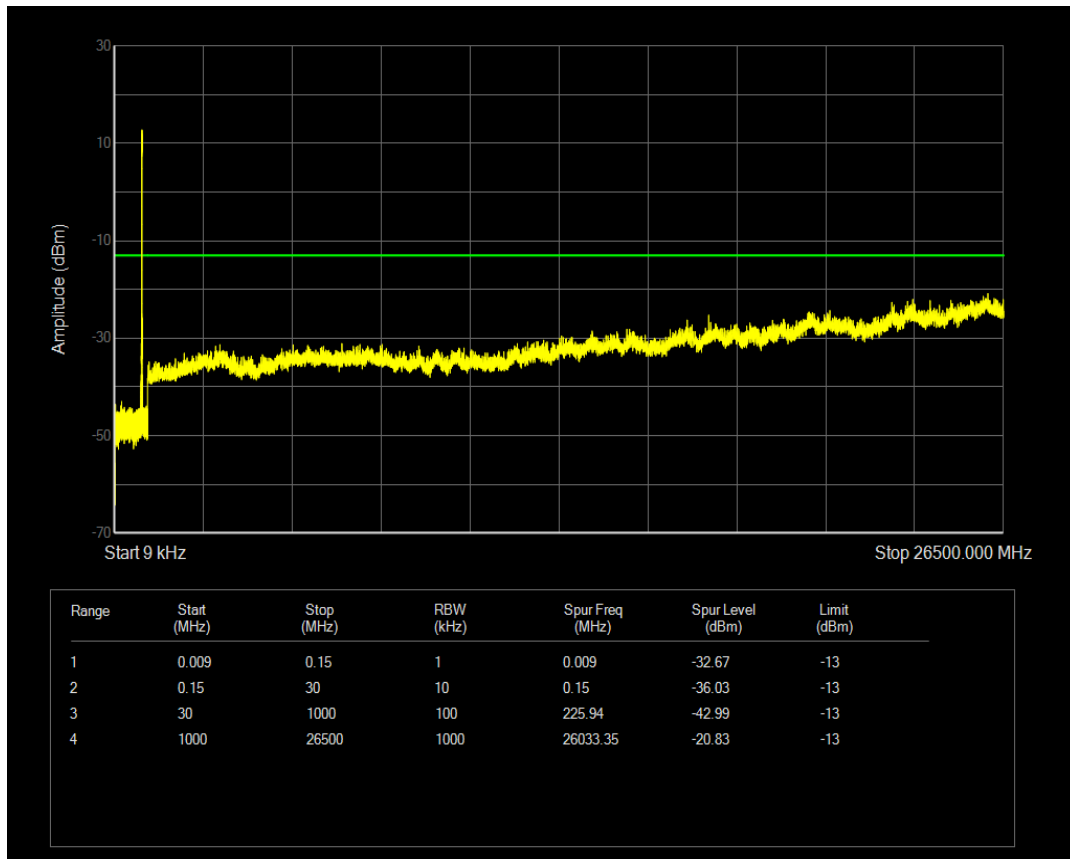

Band5 QPSK BW=5MHz Channel=20625 RB Size=25 Position=#0

Band5 QAM16 BW=5MHz Channel=20625 RB Size=25 Position=#0

Band5 QAM16 BW=5MHz Channel=20625 RB Size=1 Position=#0

Band5 QPSK BW=10MHz Channel=20450 RB Size=50 Position=#0