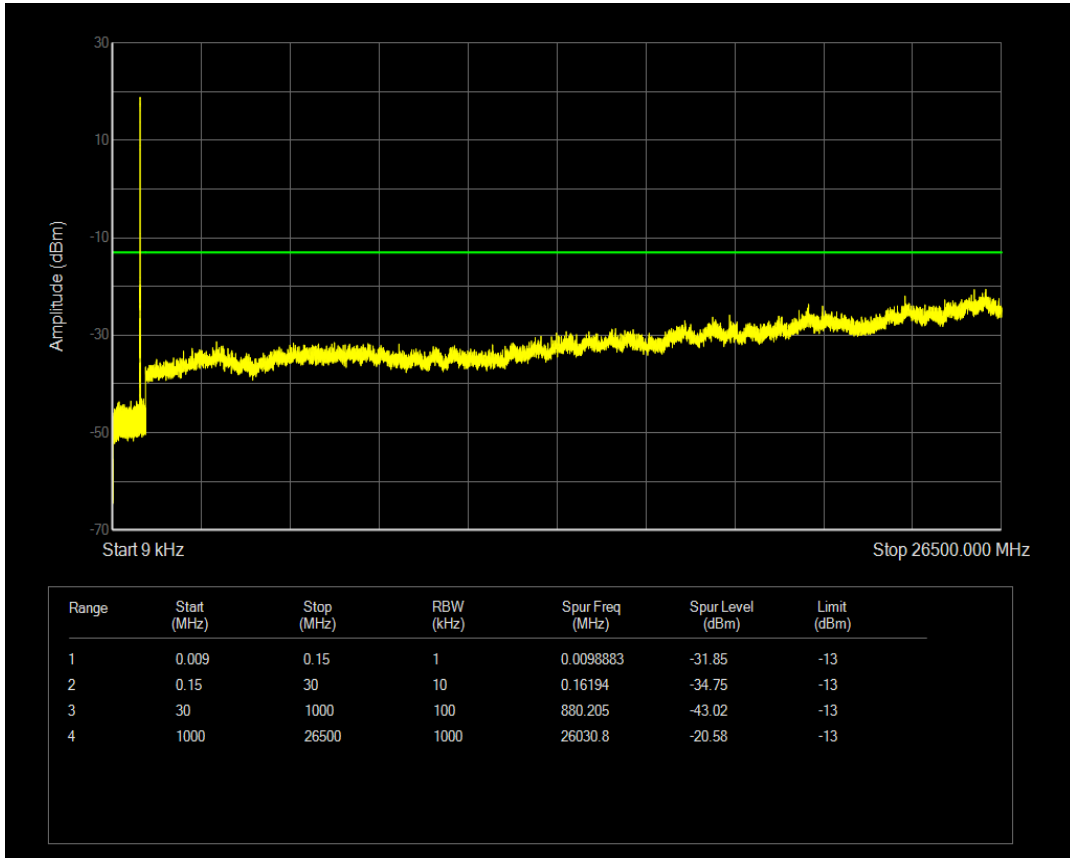

Band4 QPSK BW=20MHz Channel=20300 RB Size=100 Position=#0

Band4 QAM16 BW=20MHz Channel=20300 RB Size=1 Position=#0

Band4 QAM16 BW=20MHz Channel=20300 RB Size=100 Position=#0

Band5 QPSK BW=1.4MHz Channel=20407 RB Size=1 Position=#0

Band5 QPSK BW=1.4MHz Channel=20407 RB Size=6 Position=#0

Band5 QAM16 BW=1.4MHz Channel=20407 RB Size=1 Position=#0

Band5 QAM16 BW=1.4MHz Channel=20407 RB Size=6 Position=#0

Band5 QPSK BW=1.4MHz Channel=20525 RB Size=6 Position=#0

Band5 QPSK BW=1.4MHz Channel=20525 RB Size=1 Position=#0

Band5 QAM16 BW=1.4MHz Channel=20525 RB Size=1 Position=#0

Band5 QPSK BW=1.4MHz Channel=20643 RB Size=1 Position=#0

Band5 QAM16 BW=1.4MHz Channel=20525 RB Size=6 Position=#0