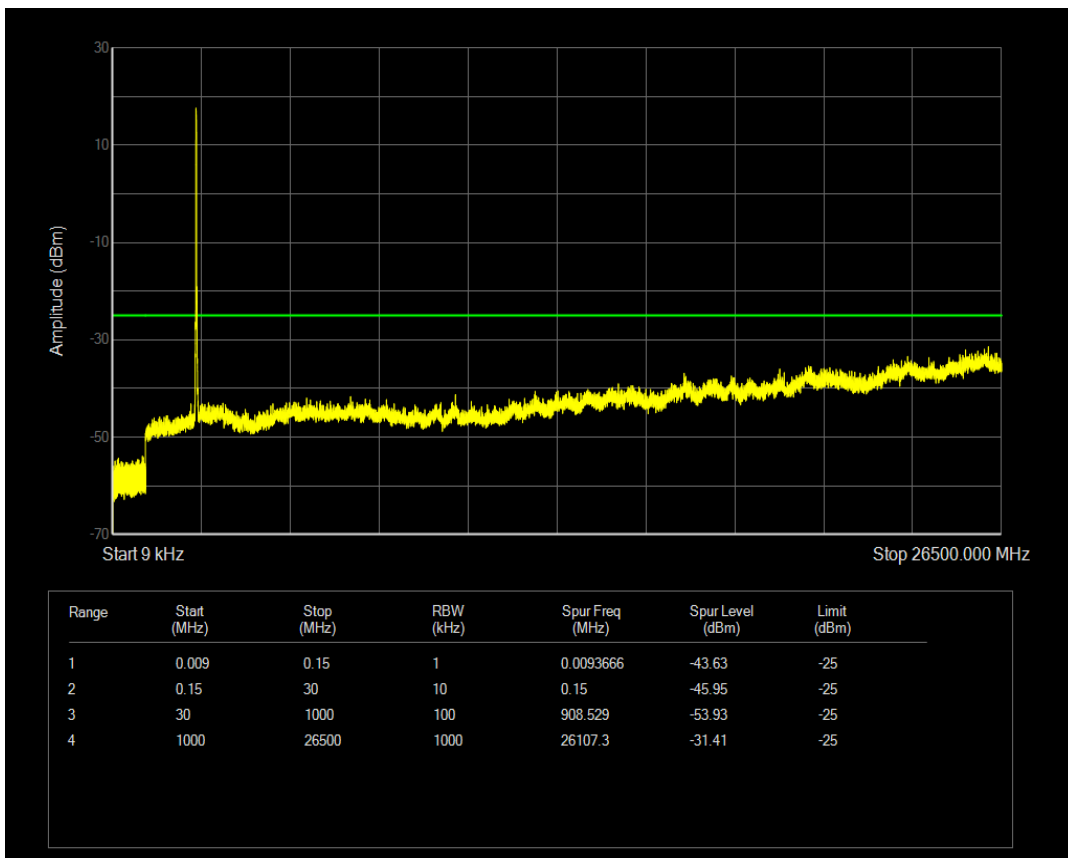

Band7 QPSK BW=15MHz Channel=21375 RB Size=1 Position=#0

Band7 QAM16 BW=15MHz Channel=21375 RB Size=1 Position=#0

Band7 QPSK BW=20MHz Channel=20850 RB Size=1 Position=#0

Band7 QAM16 BW=15MHz Channel=21375 RB Size=75 Position=#0

Band7 QPSK BW=20MHz Channel=20850 RB Size=100 Position=#0

Band7 QAM16 BW=20MHz Channel=20850 RB Size=1 Position=#0

Band7 QAM16 BW=20MHz Channel=20850 RB Size=100 Position=#0

Band7 QPSK BW=20MHz Channel=21100 RB Size=1 Position=#0