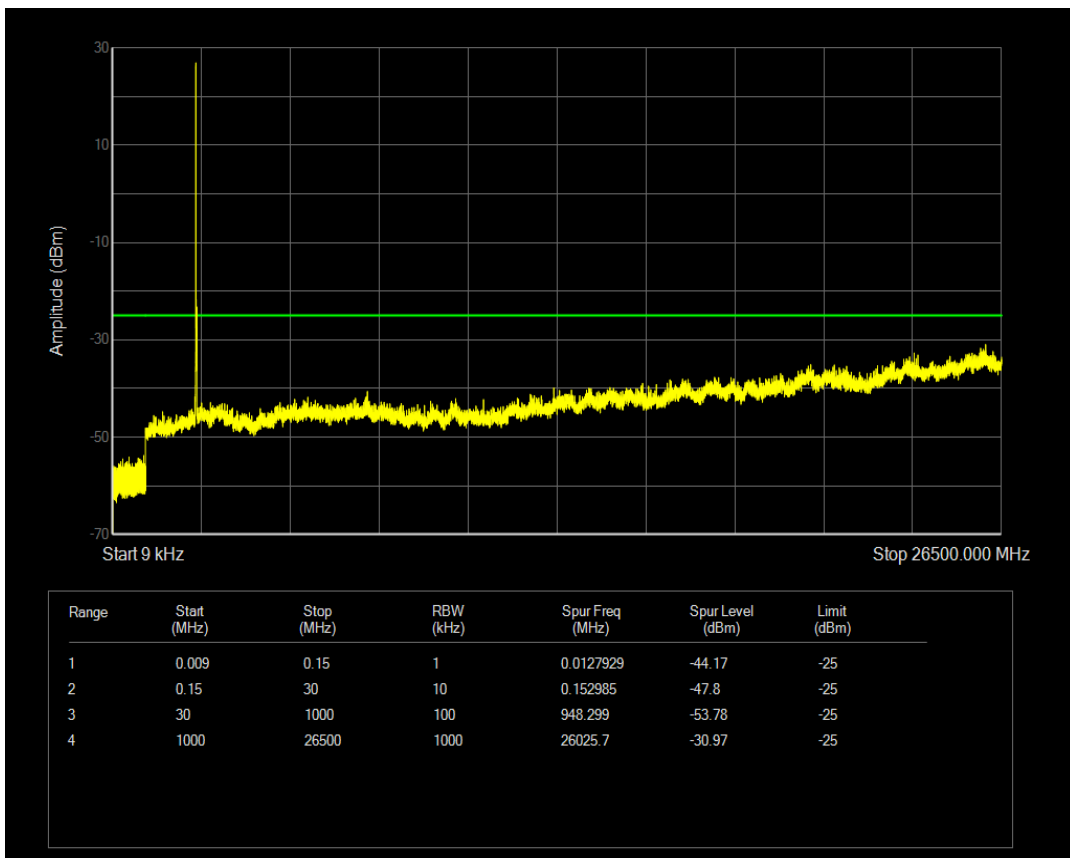

Band7 QPSK BW=15MHz Channel=20825 RB Size=1 Position=#0

Band7 QAM16 BW=15MHz Channel=20825 RB Size=75 Position=#0