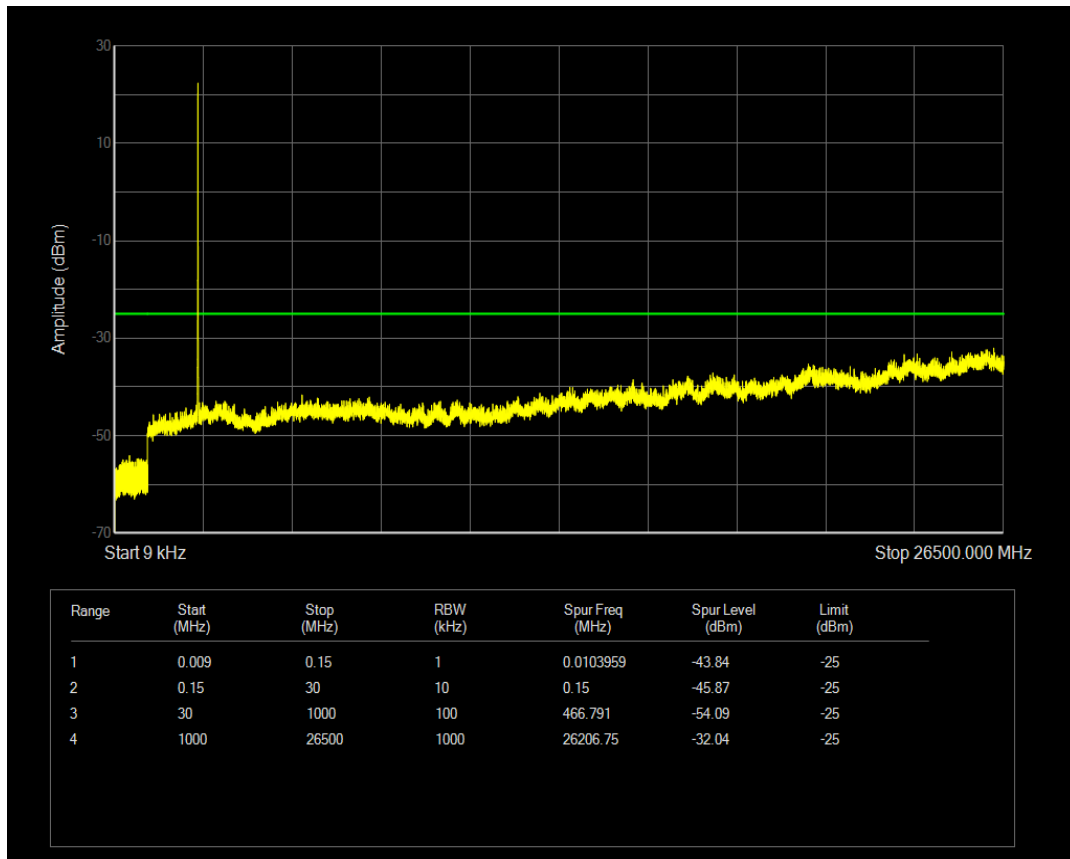

Band7 QAM16 BW=5MHz Channel=20775 RB Size=25 Position=#0

Band7 QAM16 BW=5MHz Channel=20775 RB Size=1 Position=#0