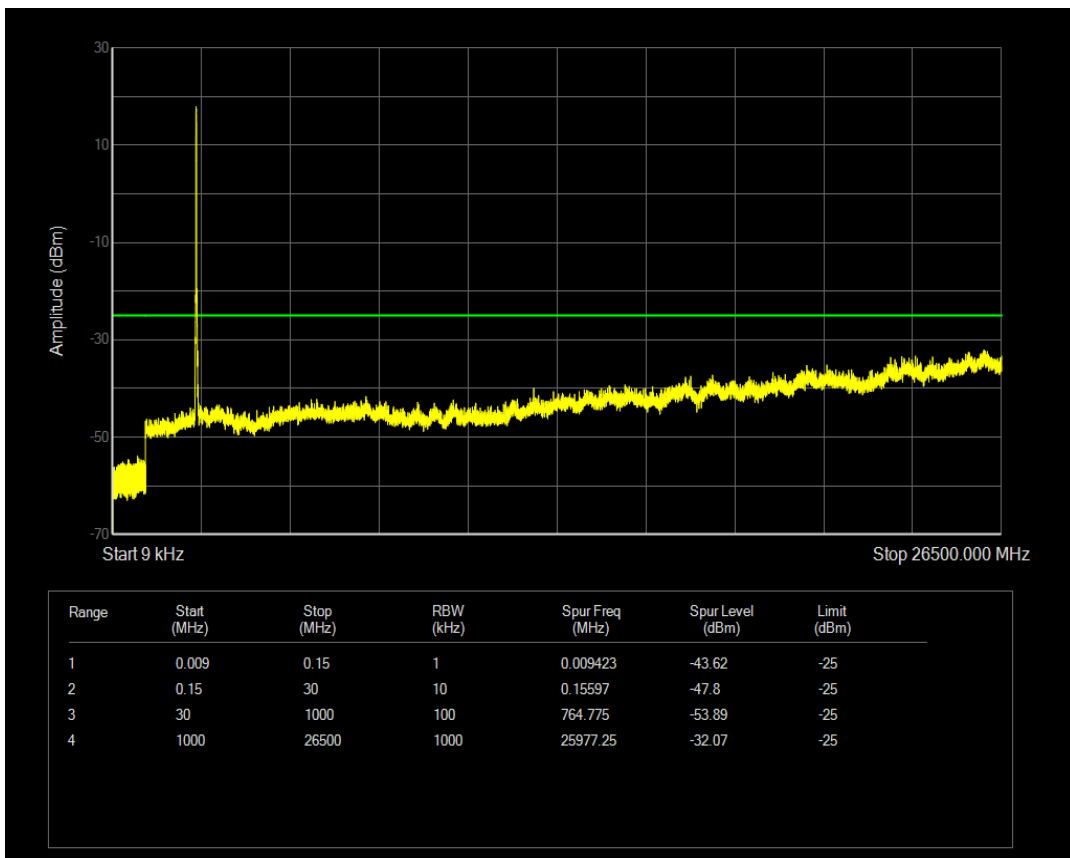

Band7 QPSK BW=15MHz Channel=21375 RB Size=1 Position=#0

Band7 QAM16 BW=15MHz Channel=21375 RB Size=1 Position=#0

Band7 QPSK BW=20MHz Channel=20850 RB Size=1 Position=#0

Band7 QAM16 BW=15MHz Channel=21375 RB Size=75 Position=#0

Band7 QPSK BW=20MHz Channel=20850 RB Size=100 Position=#0

Band7 QAM16 BW=20MHz Channel=20850 RB Size=1 Position=#0

Band7 QAM16 BW=20MHz Channel=20850 RB Size=100 Position=#0

Band7 QPSK BW=20MHz Channel=21100 RB Size=1 Position=#0