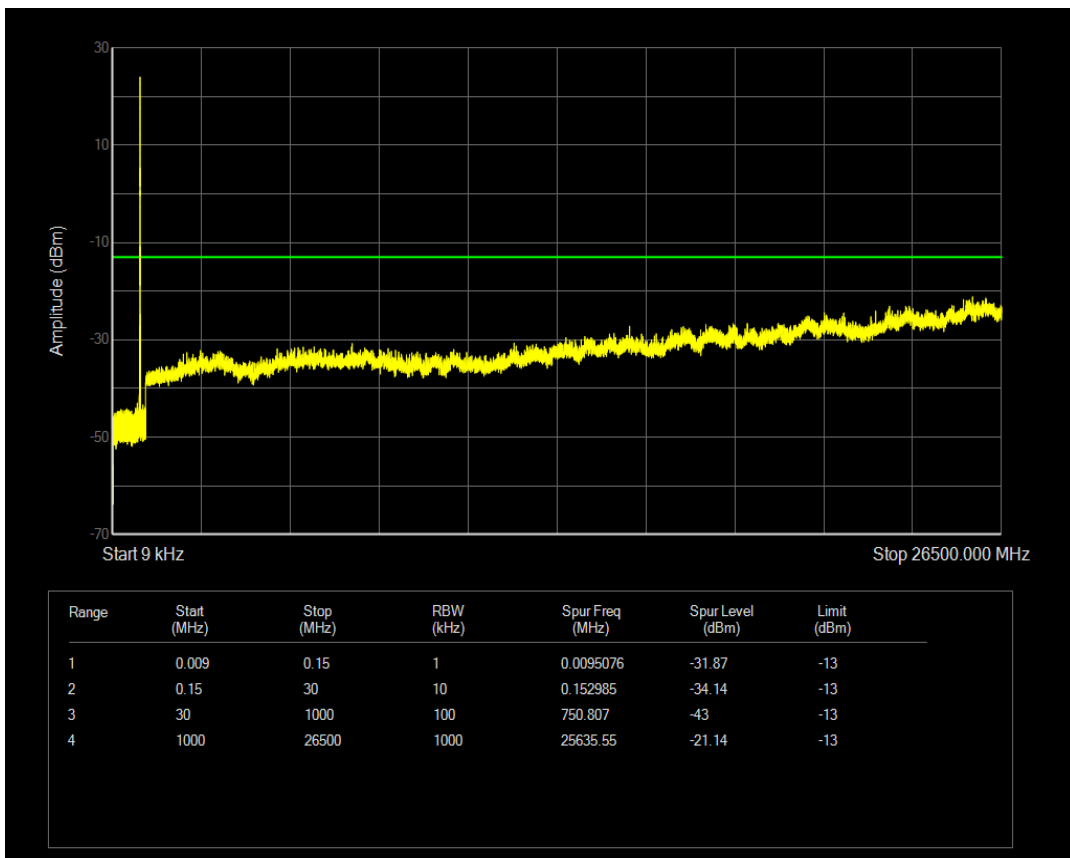

Band5 QPSK BW=5MHz Channel=20525 RB Size=1 Position=#0

Band5 QAM16 BW=5MHz Channel=20525 RB Size=1 Position=#0