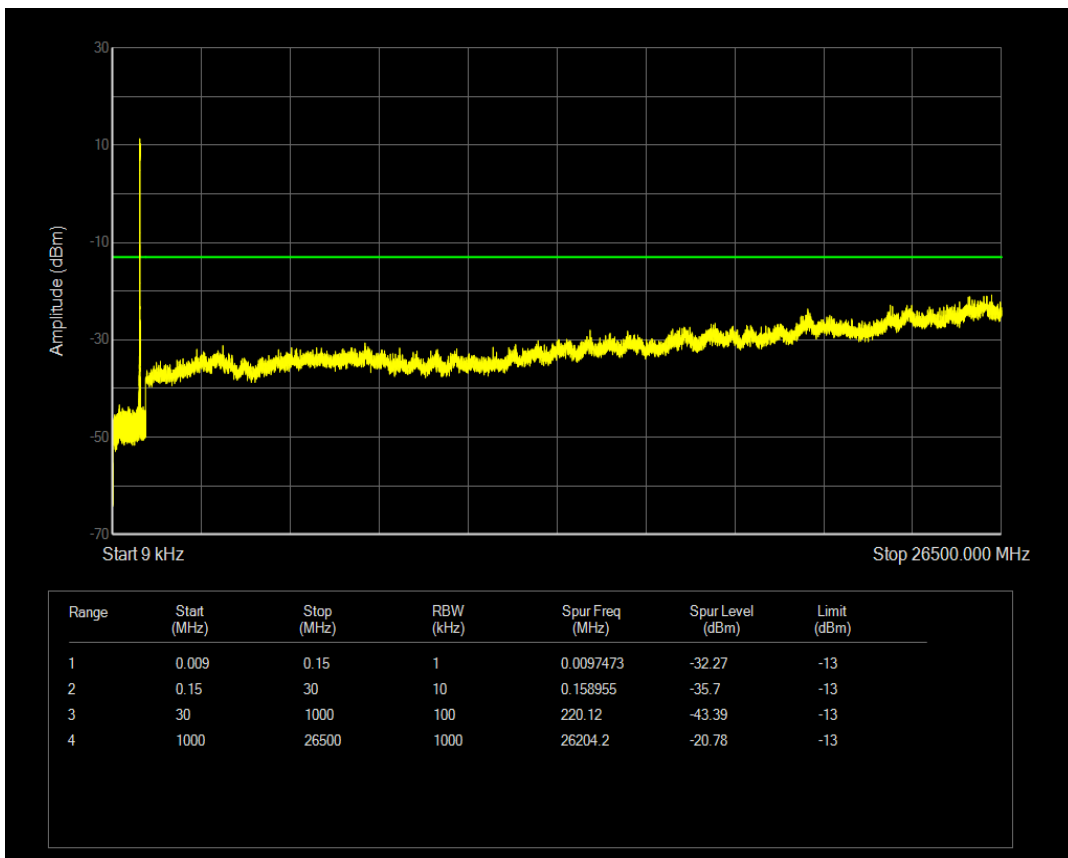

Band5 QAM16 BW=10MHz Channel=20450 RB Size=50 Position=#0

Band5 QPSK BW=10MHz Channel=20525 RB Size=1 Position=#0