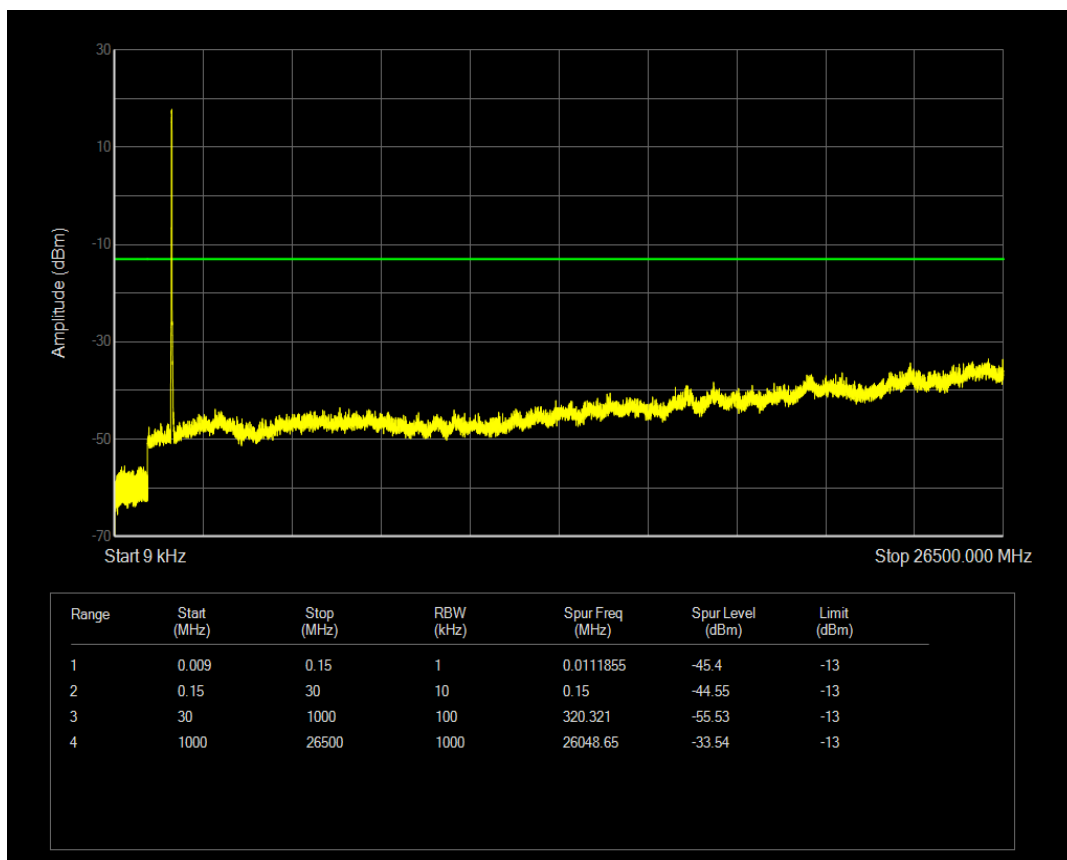

Band4 QPSK BW=15MHz Channel=20325 RB Size=1 Position=#0

Band4 QAM16 BW=15MHz Channel=20325 RB Size=1 Position=#0

Band4 QAM16 BW=15MHz Channel=20325 RB Size=75 Position=#0

Band4 QPSK BW=20MHz Channel=20050 RB Size=1 Position=#0

Band4 QAM16 BW=20MHz Channel=20050 RB Size=1 Position=#0

Band4 QPSK BW=20MHz Channel=20050 RB Size=100 Position=#0

Band4 QAM16 BW=20MHz Channel=20050 RB Size=100 Position=#0

Band4 QPSK BW=20MHz Channel=20175 RB Size=100 Position=#0