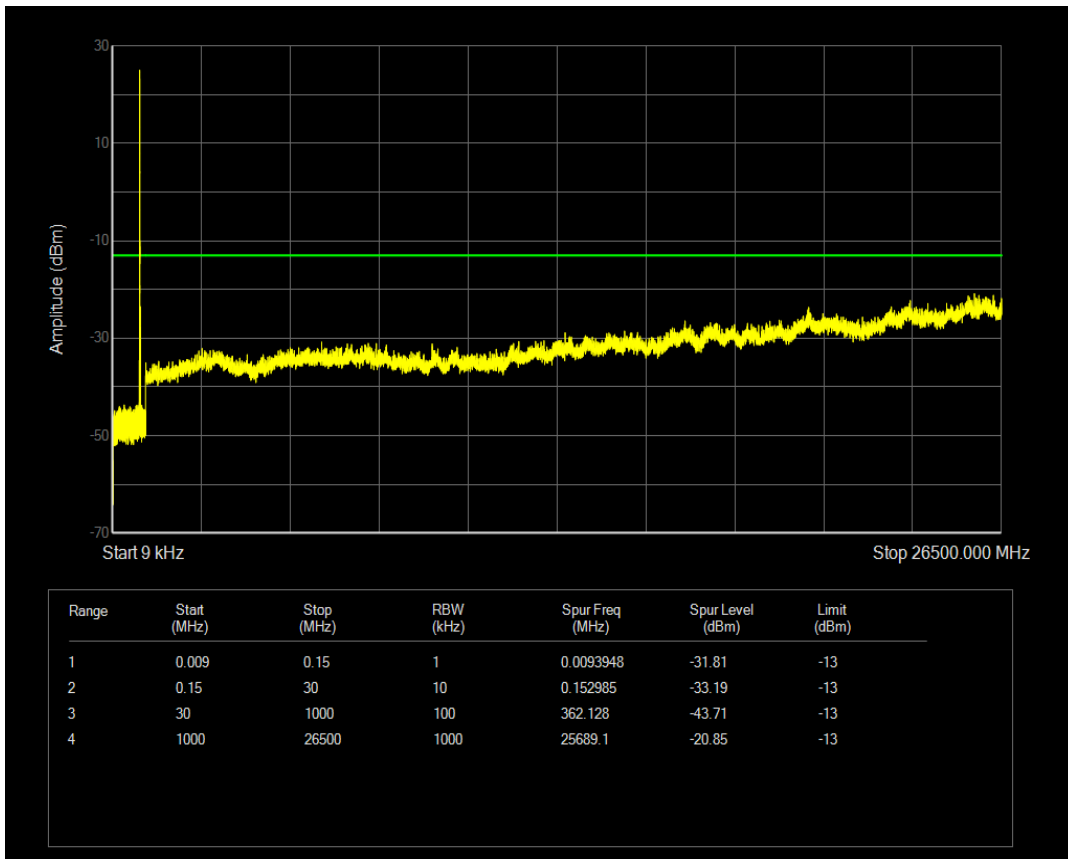

Band5 QPSK BW=5MHz Channel=20625 RB Size=25 Position=#0

Band5 QAM16 BW=5MHz Channel=20625 RB Size=25 Position=#0

Band5 QAM16 BW=5MHz Channel=20625 RB Size=1 Position=#0

Band5 QPSK BW=10MHz Channel=20450 RB Size=50 Position=#0

Band5 QPSK BW=10MHz Channel=20450 RB Size=1 Position=#0

Band5 QAM16 BW=10MHz Channel=20450 RB Size=1 Position=#0

Band5 QAM16 BW=10MHz Channel=20450 RB Size=50 Position=#0

Band5 QPSK BW=10MHz Channel=20525 RB Size=1 Position=#0