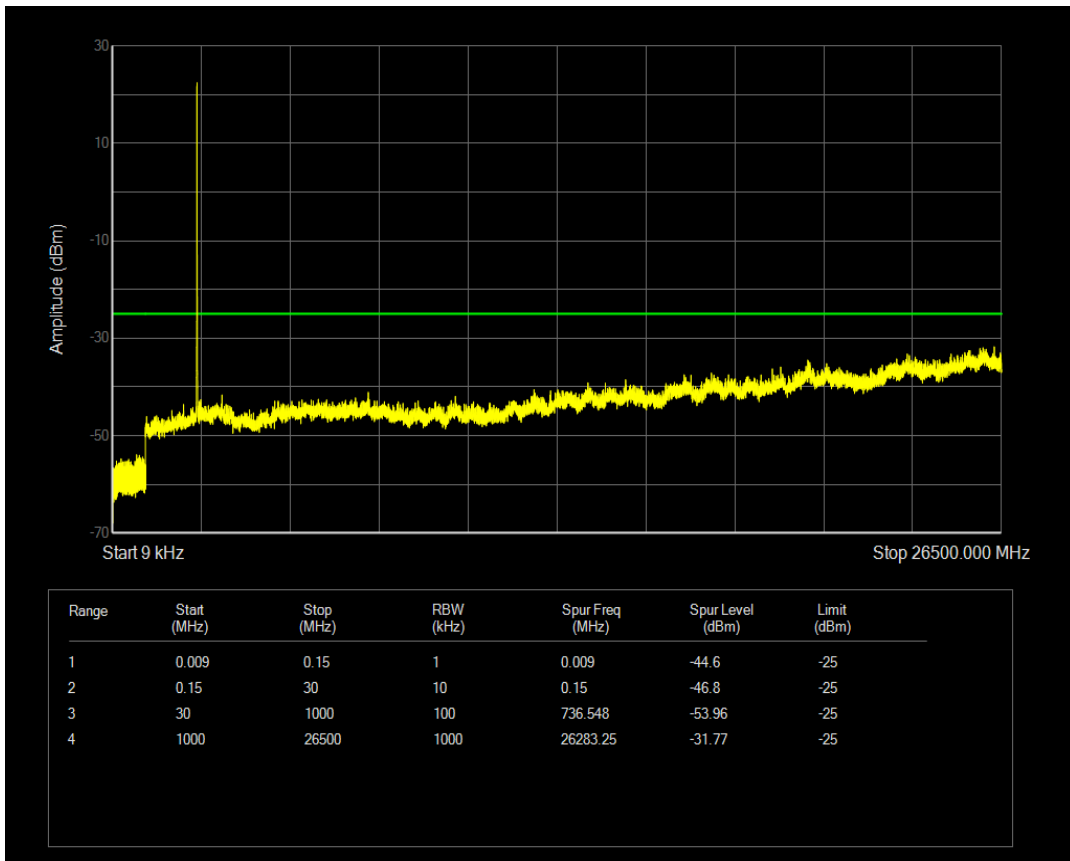

Band5 QPSK BW=10MHz Channel=20600 RB Size=50 Position=#0

Band5 QAM16 BW=10MHz Channel=20600 RB Size=1 Position=#0

Band5 QAM16 BW=10MHz Channel=20600 RB Size=50 Position=#0

Band7 QPSK BW=5MHz Channel=20775 RB Size=1 Position=#0

Band7 QPSK BW=5MHz Channel=20775 RB Size=25 Position=#0

Band7 QAM16 BW=5MHz Channel=20775 RB Size=25 Position=#0

Band7 QAM16 BW=5MHz Channel=20775 RB Size=1 Position=#0

Band7 QPSK BW=5MHz Channel=21100 RB Size=25 Position=#0