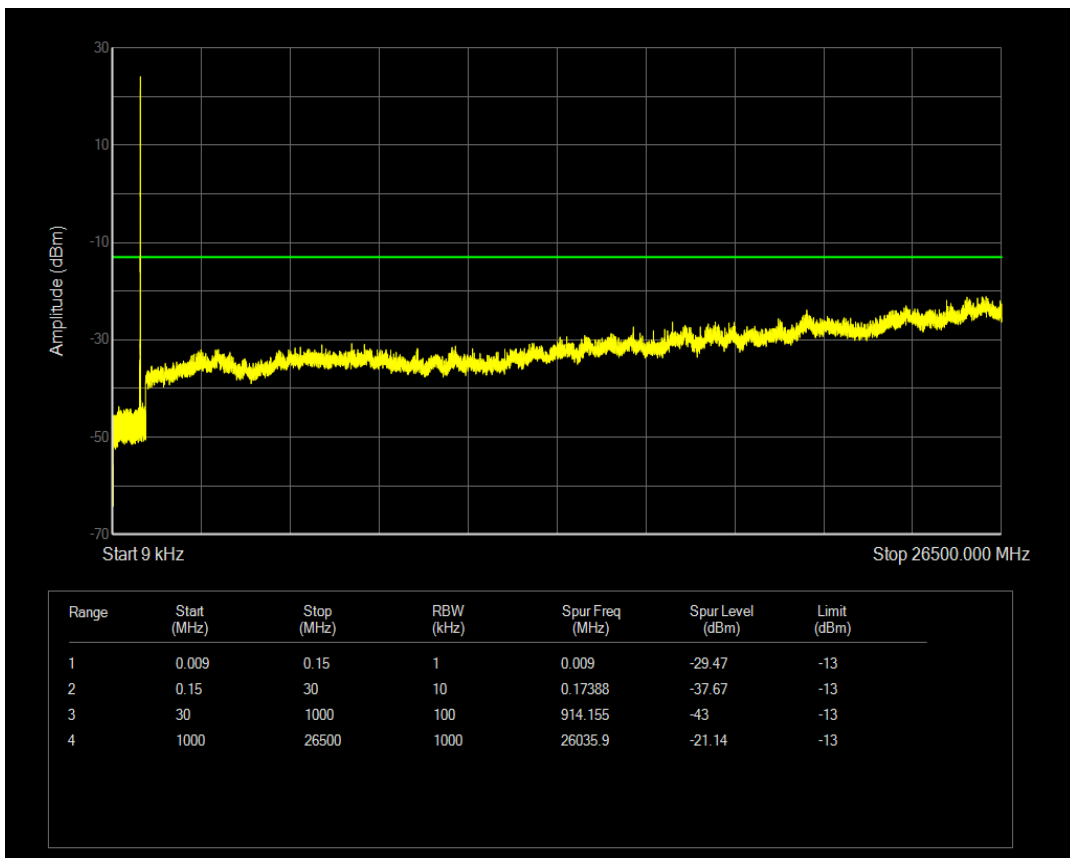

Band5 QAM16 BW=5MHz Channel=20625 RB Size=1 Position=#0

Band5 QPSK BW=10MHz Channel=20450 RB Size=50 Position=#0