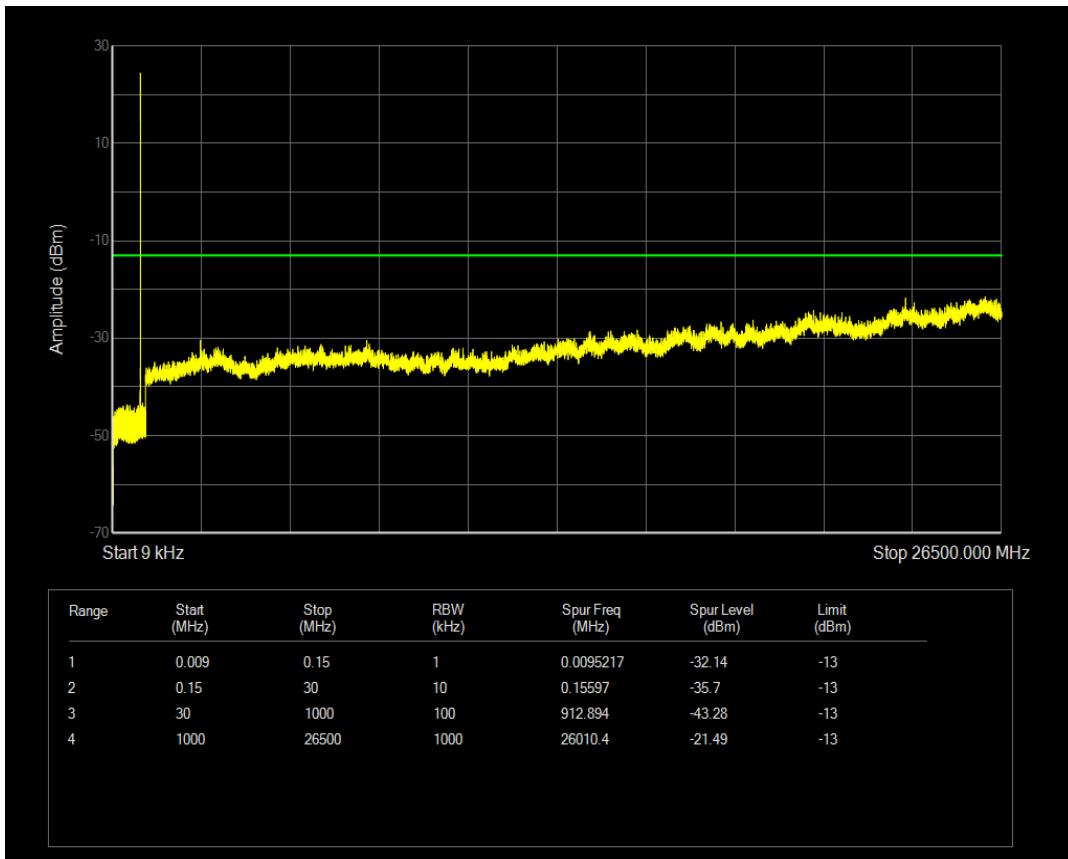

Band5 QPSK BW=1.4MHz Channel=20525 RB Size=1 Position=#0

Band5 QAM16 BW=1.4MHz Channel=20525 RB Size=1 Position=#0

Band5 QPSK BW=1.4MHz Channel=20643 RB Size=1 Position=#0

Band5 QAM16 BW=1.4MHz Channel=20525 RB Size=6 Position=#0

Band5 QPSK BW=1.4MHz Channel=20643 RB Size=6 Position=#0

Band5 QAM16 BW=1.4MHz Channel=20643 RB Size=1 Position=#0

Band5 QAM16 BW=1.4MHz Channel=20643 RB Size=6 Position=#0

Band5 QPSK BW=3MHz Channel=20415 RB Size=1 Position=#0