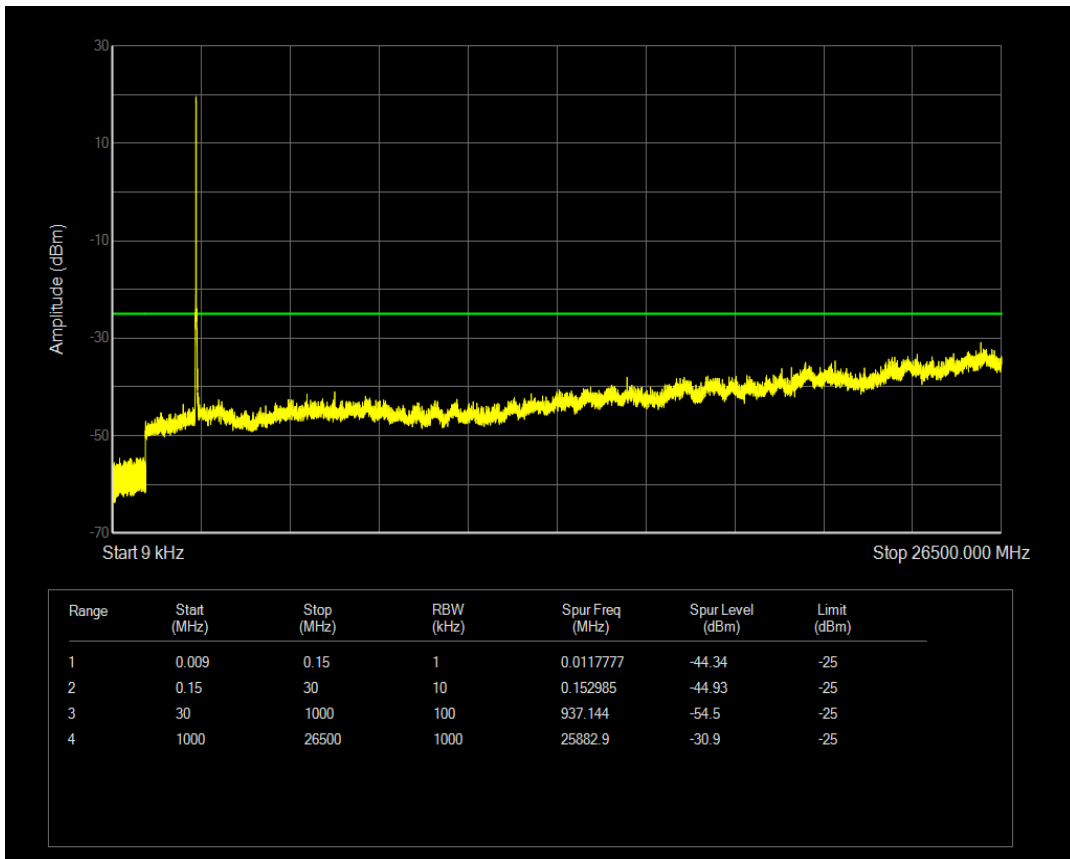

Band7 QPSK BW=10MHz Channel=21400 RB Size=50 Position=#0

Band7 QAM16 BW=10MHz Channel=21400 RB Size=1 Position=#0

Band7 QAM16 BW=10MHz Channel=21400 RB Size=50 Position=#0

Band7 QPSK BW=15MHz Channel=20825 RB Size=75 Position=#0