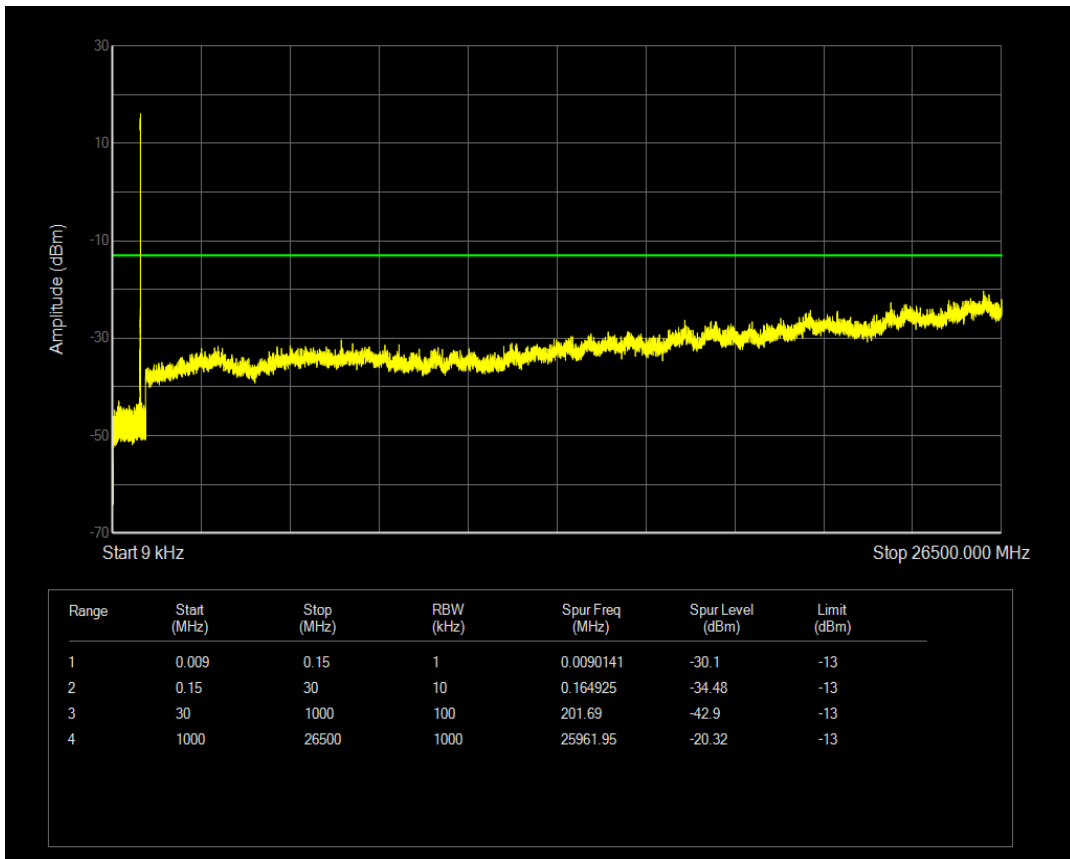

Band5 QPSK BW=3MHz Channel=20635 RB Size=15 Position=#0

Band5 QAM16 BW=3MHz Channel=20635 RB Size=1 Position=#0

Band5 QPSK BW=5MHz Channel=20425 RB Size=1 Position=#0

Band5 QAM16 BW=3MHz Channel=20635 RB Size=15 Position=#0