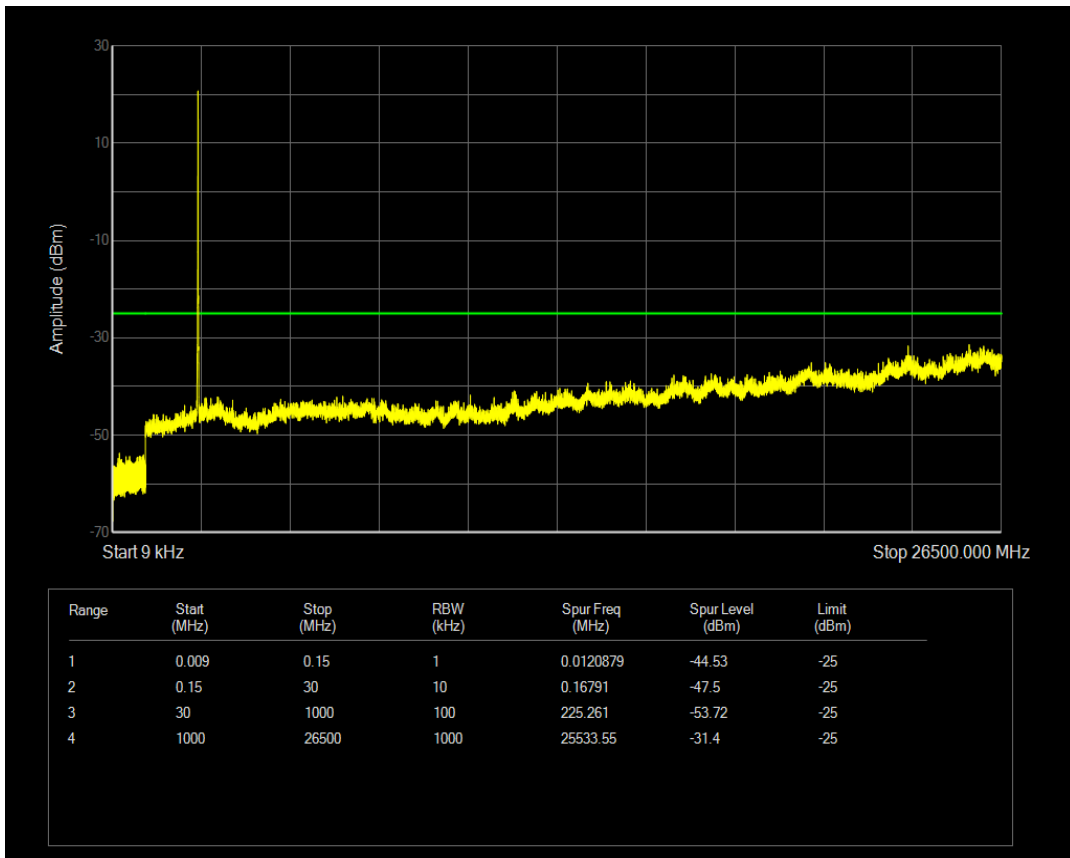

Band7 QPSK BW=10MHz Channel=21400 RB Size=50 Position=#0

Band7 QAM16 BW=10MHz Channel=21400 RB Size=1 Position=#0