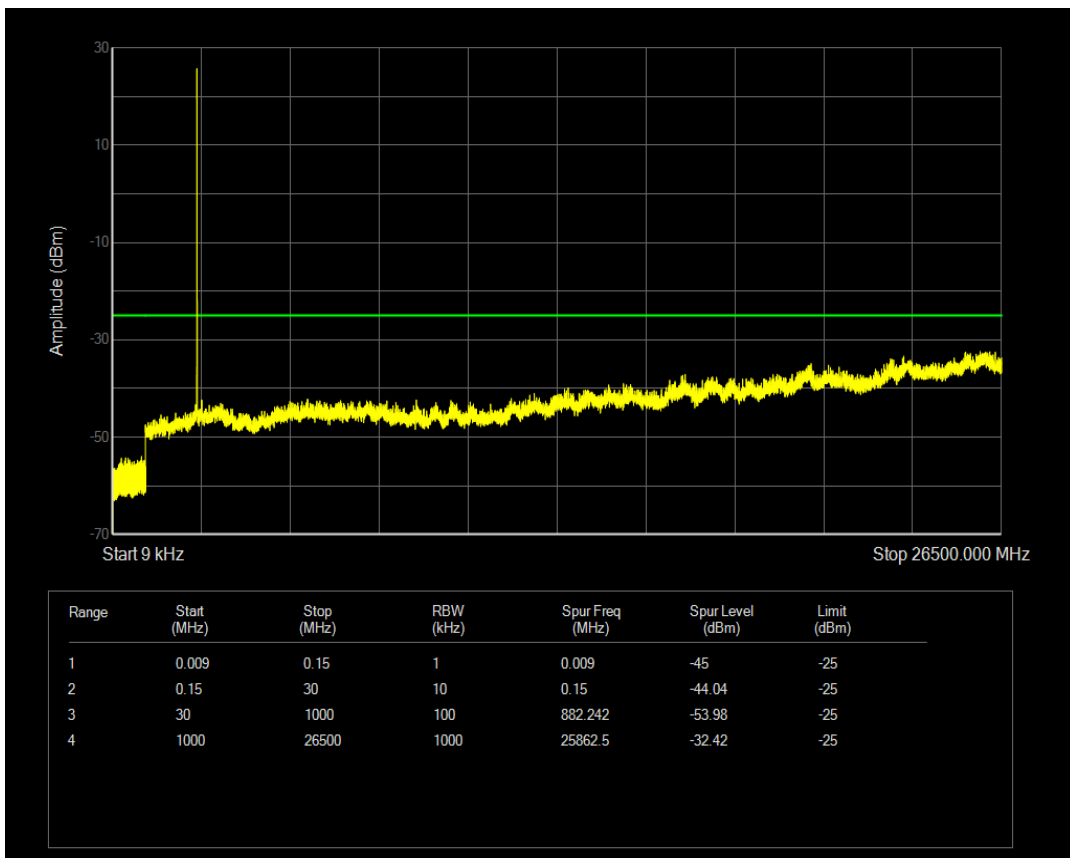

Band7 QPSK BW=5MHz Channel=21100 RB Size=1 Position=#0

Band7 QAM16 BW=5MHz Channel=21100 RB Size=1 Position=#0