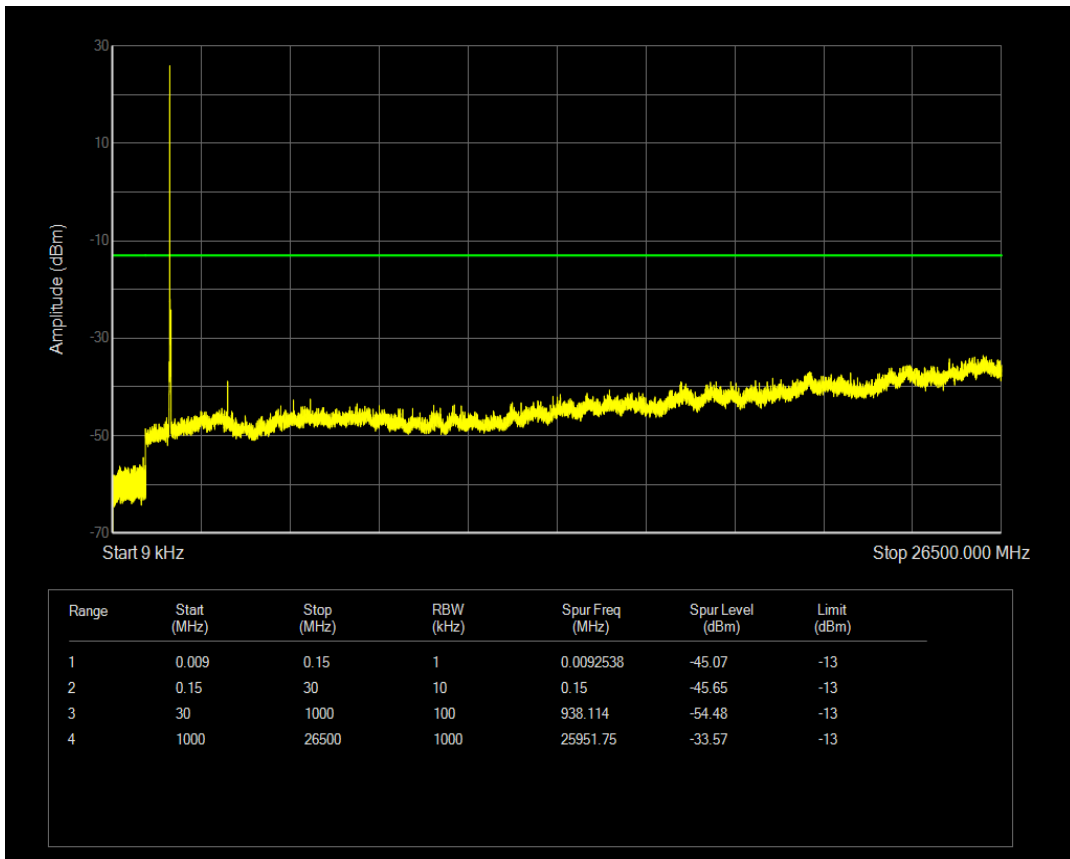

Band4 QAM16 BW=20MHz Channel=20050 RB Size=1 Position=#0

Band4 QPSK BW=20MHz Channel=20050 RB Size=100 Position=#0

Band4 QAM16 BW=20MHz Channel=20050 RB Size=100 Position=#0

Band4 QPSK BW=20MHz Channel=20175 RB Size=100 Position=#0

Band4 QPSK BW=20MHz Channel=20175 RB Size=1 Position=#0

Band4 QAM16 BW=20MHz Channel=20175 RB Size=1 Position=#0

Band4 QAM16 BW=20MHz Channel=20175 RB Size=100 Position=#0

Band4 QPSK BW=20MHz Channel=20300 RB Size=1 Position=#0