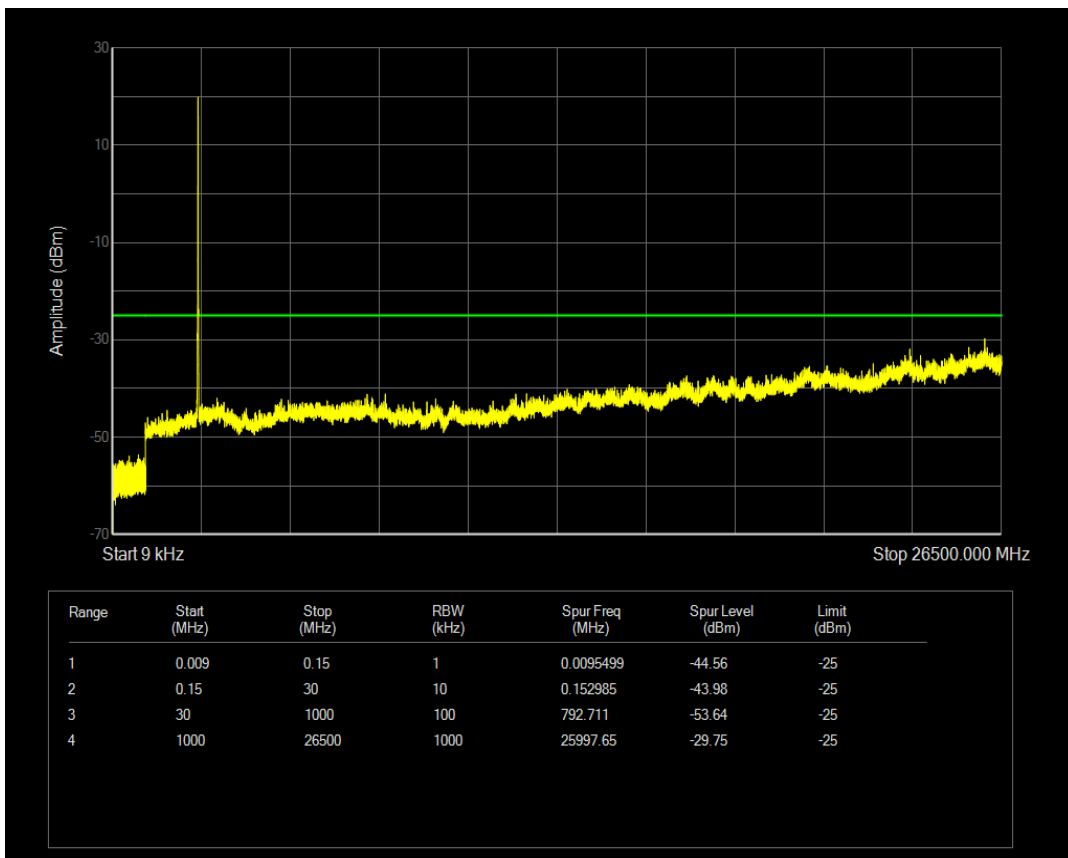

Band7 QAM16 BW=10MHz Channel=21400 RB Size=50 Position=#0

Band7 QPSK BW=15MHz Channel=20825 RB Size=75 Position=#0