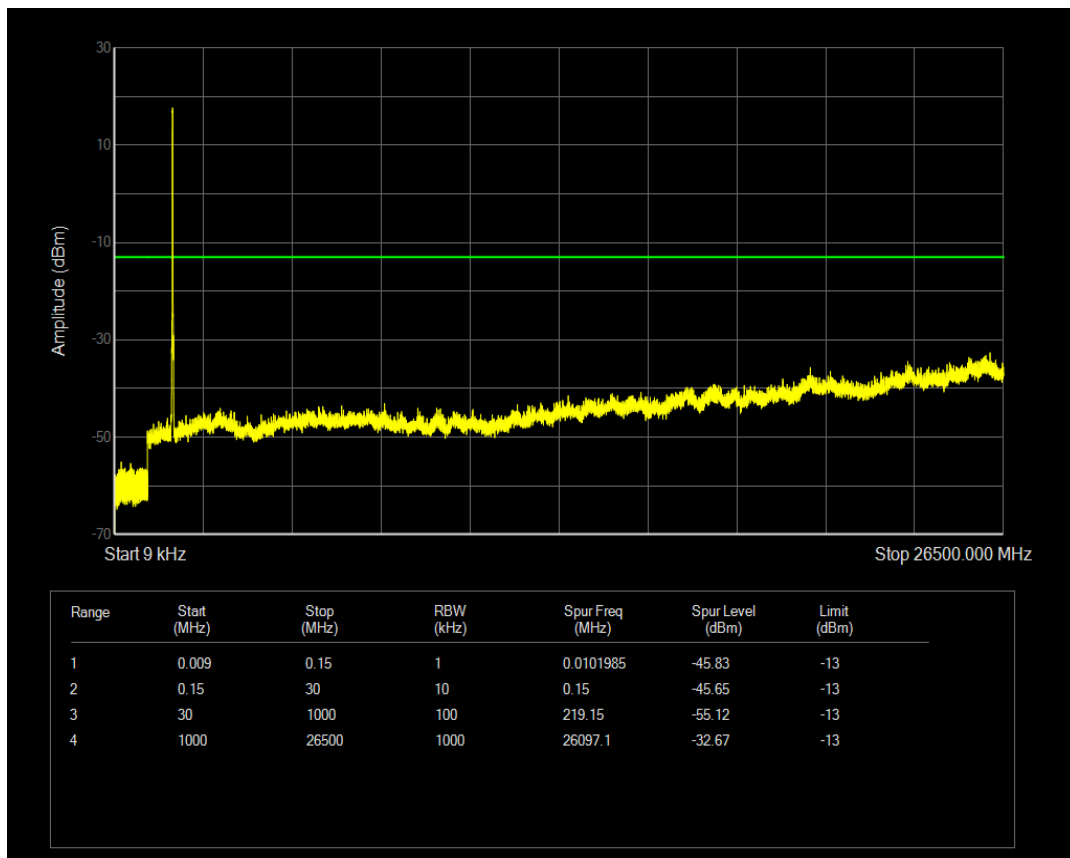

Band4 QPSK BW=15MHz Channel=20025 RB Size=1 Position=#0

Band4 QAM16 BW=15MHz Channel=20025 RB Size=75 Position=#0

Band4 QAM16 BW=15MHz Channel=20025 RB Size=1 Position=#0

Band4 QPSK BW=15MHz Channel=20175 RB Size=1 Position=#0

Band4 QAM16 BW=15MHz Channel=20175 RB Size=1 Position=#0

Band4 QPSK BW=15MHz Channel=20175 RB Size=75 Position=#0

Band4 QAM16 BW=15MHz Channel=20175 RB Size=75 Position=#0

Band4 QPSK BW=15MHz Channel=20325 RB Size=75 Position=#0

Band4 QPSK BW=15MHz Channel=20325 RB Size=1 Position=#0

Band4 QAM16 BW=15MHz Channel=20325 RB Size=1 Position=#0

Band4 QAM16 BW=15MHz Channel=20325 RB Size=75 Position=#0

Band4 QPSK BW=20MHz Channel=20050 RB Size=1 Position=#0