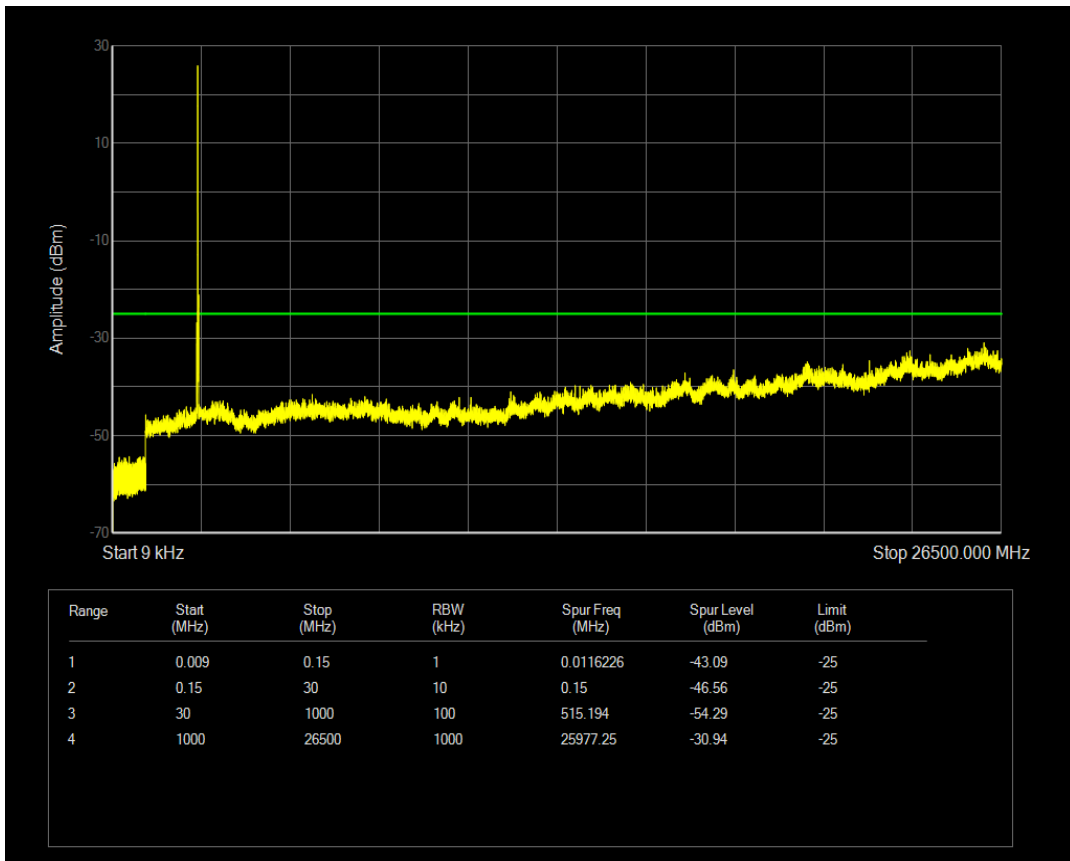

Band7 QAM16 BW=15MHz Channel=21375 RB Size=1 Position=#0

Band7 QPSK BW=20MHz Channel=20850 RB Size=1 Position=#0