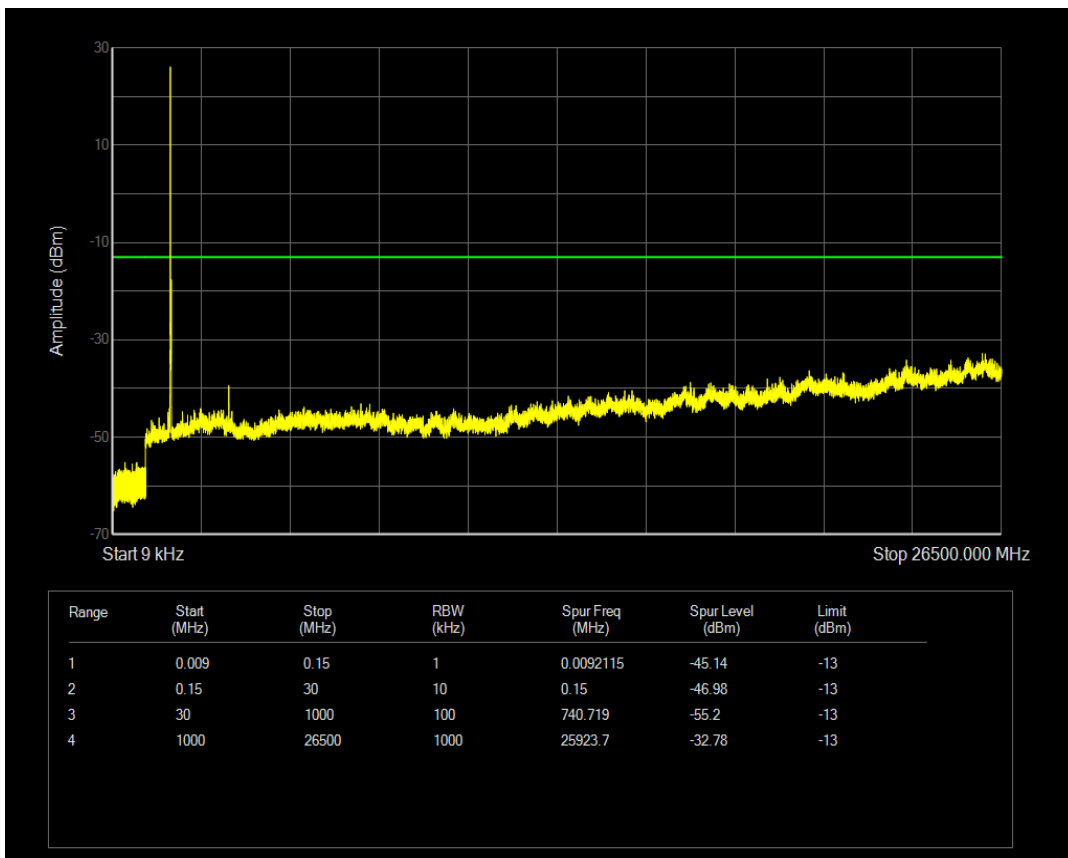

Band4 QPSK BW=15MHz Channel=20025 RB Size=1 Position=#0

Band4 QAM16 BW=15MHz Channel=20025 RB Size=75 Position=#0

Band4 QAM16 BW=15MHz Channel=20025 RB Size=1 Position=#0

Band4 QPSK BW=15MHz Channel=20175 RB Size=1 Position=#0

Band4 QAM16 BW=15MHz Channel=20175 RB Size=1 Position=#0

Band4 QPSK BW=15MHz Channel=20175 RB Size=75 Position=#0

Band4 QAM16 BW=15MHz Channel=20175 RB Size=75 Position=#0

Band4 QPSK BW=15MHz Channel=20325 RB Size=75 Position=#0

Band4 QPSK BW=15MHz Channel=20325 RB Size=1 Position=#0

Band4 QAM16 BW=15MHz Channel=20325 RB Size=1 Position=#0

Band4 QAM16 BW=15MHz Channel=20325 RB Size=75 Position=#0

Band4 QPSK BW=20MHz Channel=20050 RB Size=1 Position=#0