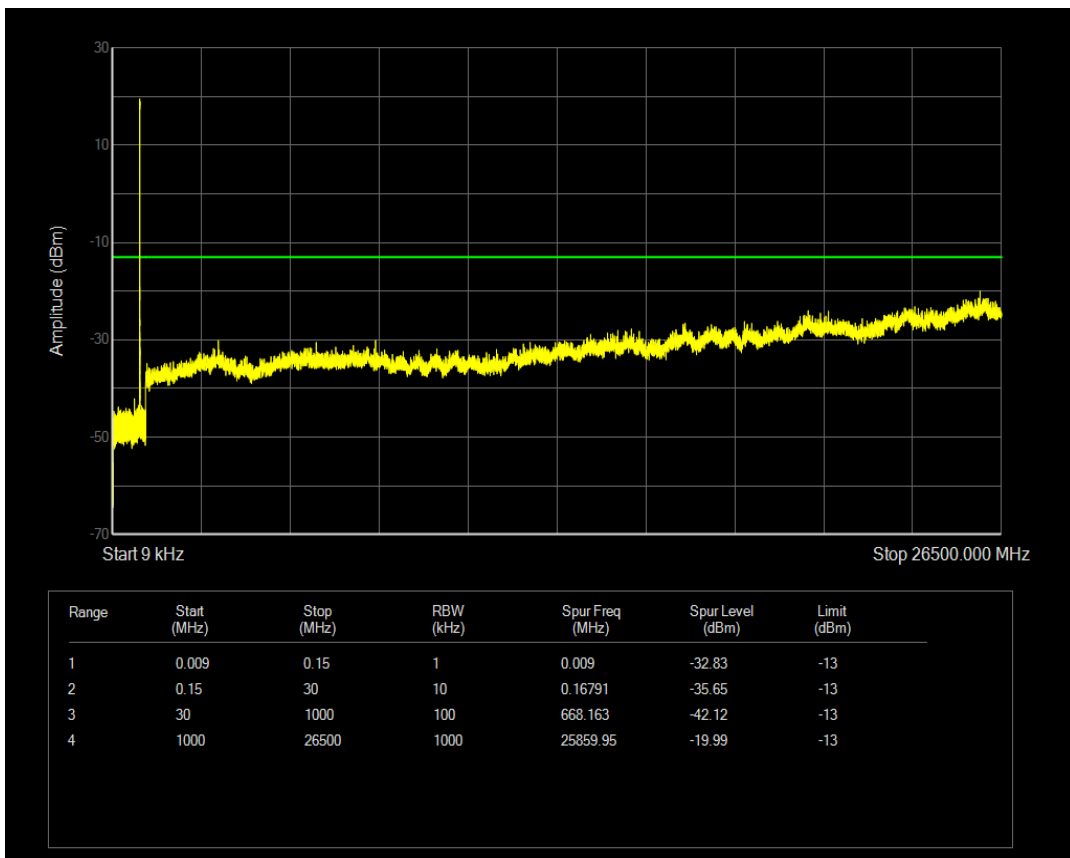

Band4 QPSK BW=20MHz Channel=20300 RB Size=100 Position=#0

Band4 QAM16 BW=20MHz Channel=20300 RB Size=1 Position=#0

Band4 QAM16 BW=20MHz Channel=20300 RB Size=100 Position=#0

Band5 QPSK BW=1.4MHz Channel=20407 RB Size=1 Position=#0

Band5 QPSK BW=1.4MHz Channel=20407 RB Size=6 Position=#0

Band5 QAM16 BW=1.4MHz Channel=20407 RB Size=1 Position=#0

Band5 QAM16 BW=1.4MHz Channel=20407 RB Size=6 Position=#0

Band5 QPSK BW=1.4MHz Channel=20525 RB Size=6 Position=#0