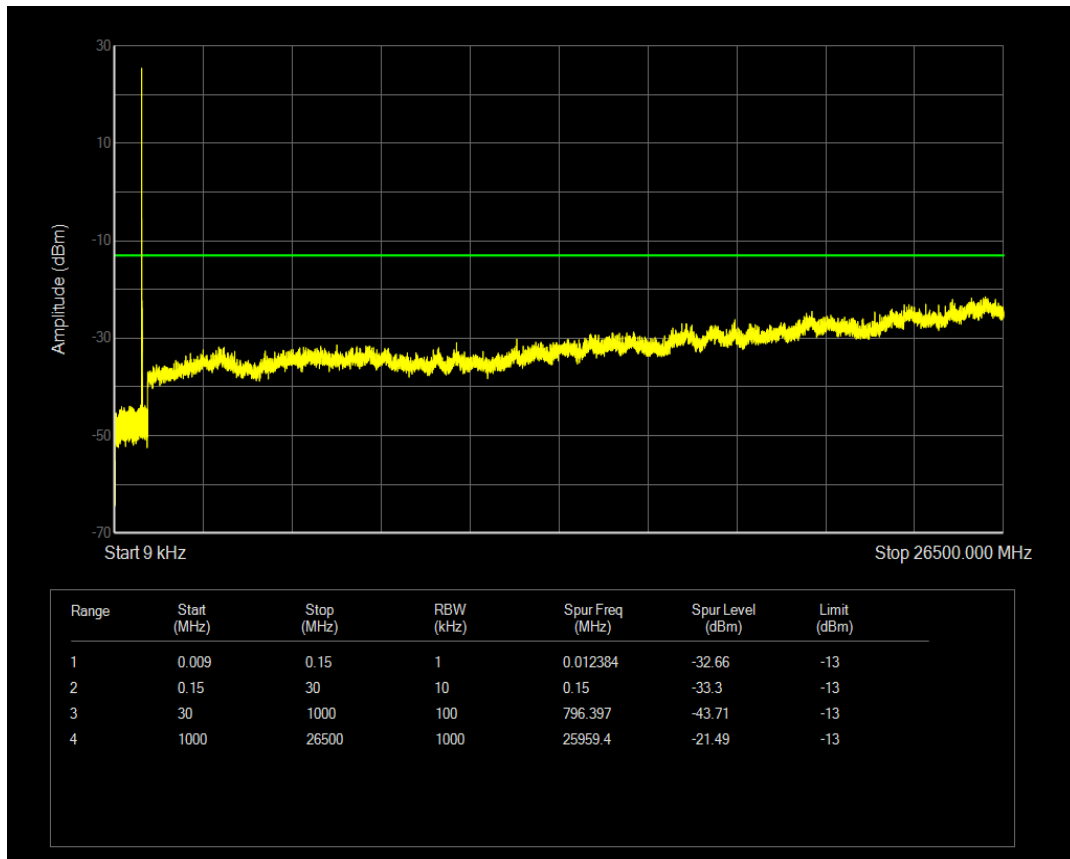

Band5 QAM16 BW=3MHz Channel=20415 RB Size=1 Position=#0

Band5 QAM16 BW=3MHz Channel=20415 RB Size=15 Position=#0