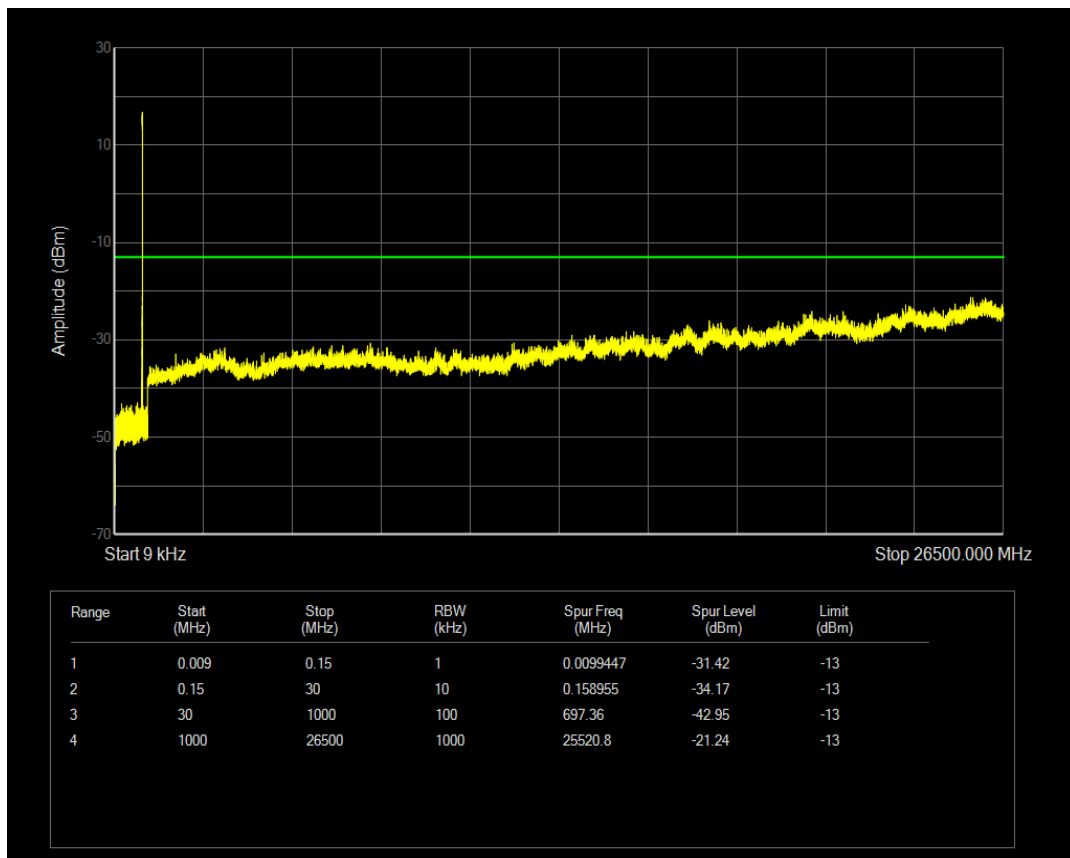

Band5 QPSK BW=3MHz Channel=20635 RB Size=15 Position=#0

Band5 QAM16 BW=3MHz Channel=20635 RB Size=1 Position=#0