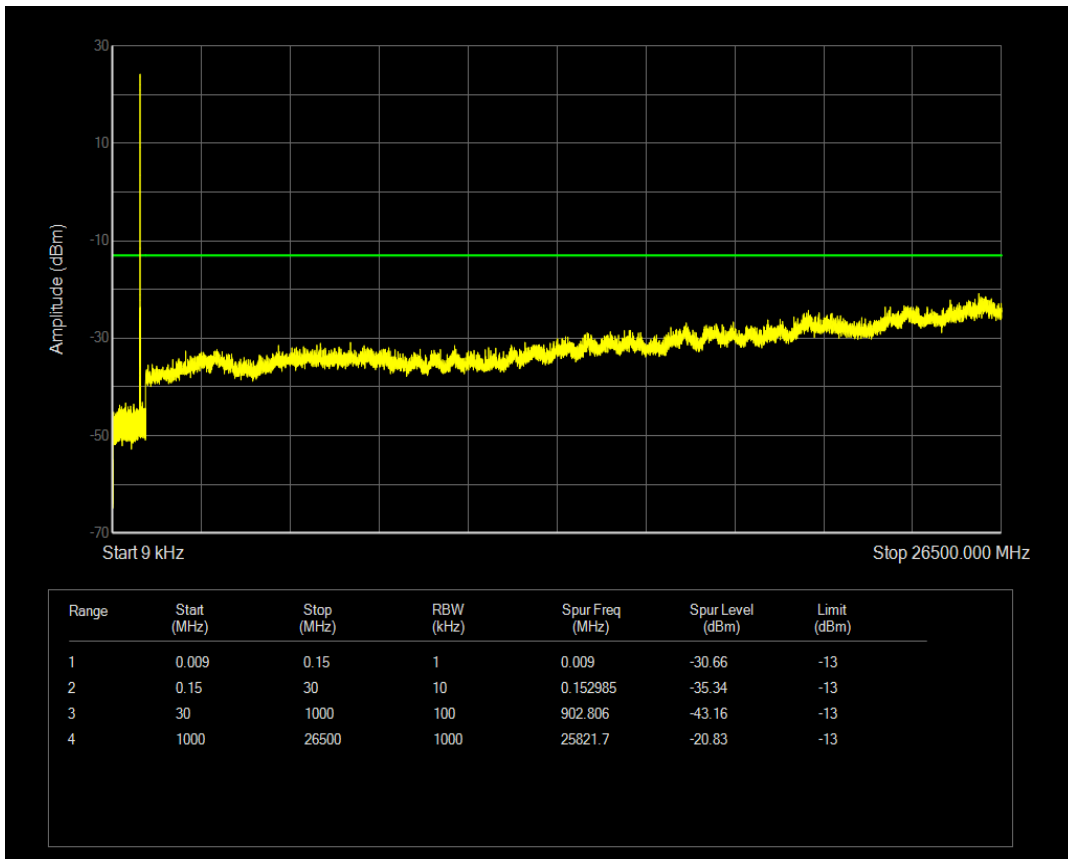

Band5 QPSK BW=3MHz Channel=20415 RB Size=15 Position=#0

Band5 QAM16 BW=3MHz Channel=20415 RB Size=1 Position=#0

Band5 QAM16 BW=3MHz Channel=20415 RB Size=15 Position=#0

Band5 QPSK BW=3MHz Channel=20525 RB Size=1 Position=#0