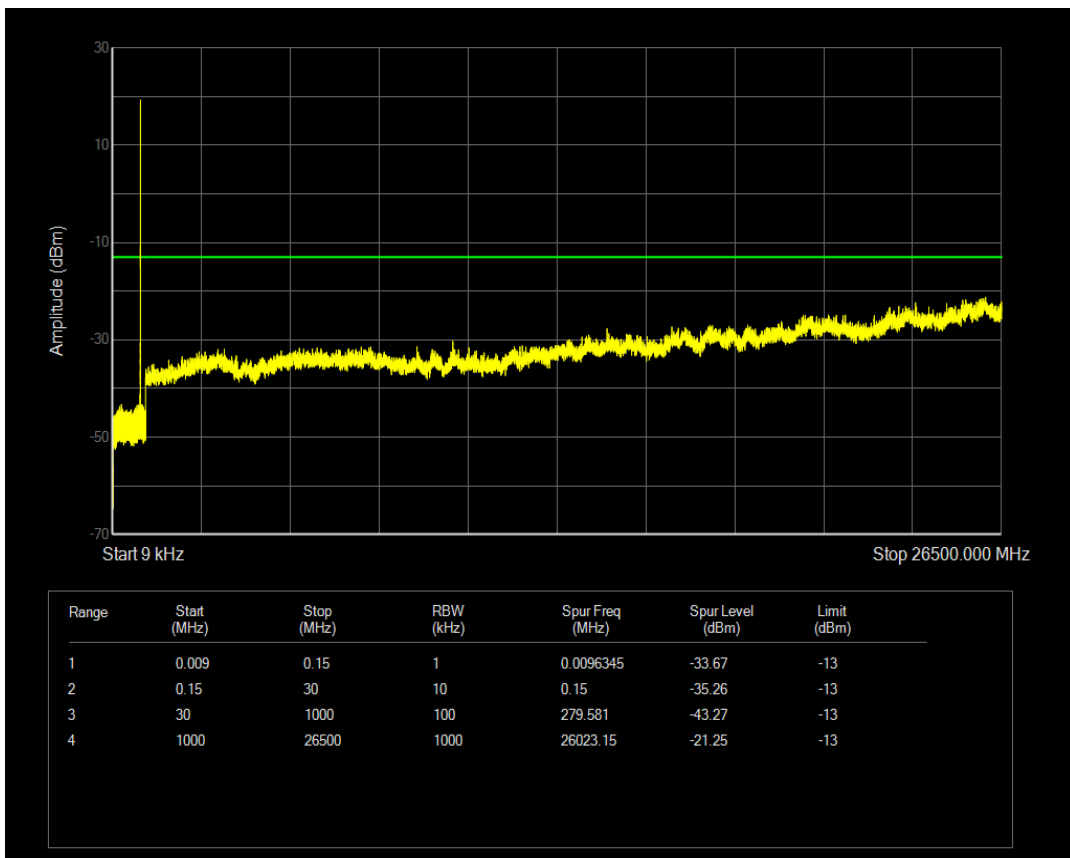

Band5 QPSK BW=1.4MHz Channel=20643 RB Size=6 Position=#0

Band5 QAM16 BW=1.4MHz Channel=20643 RB Size=1 Position=#0