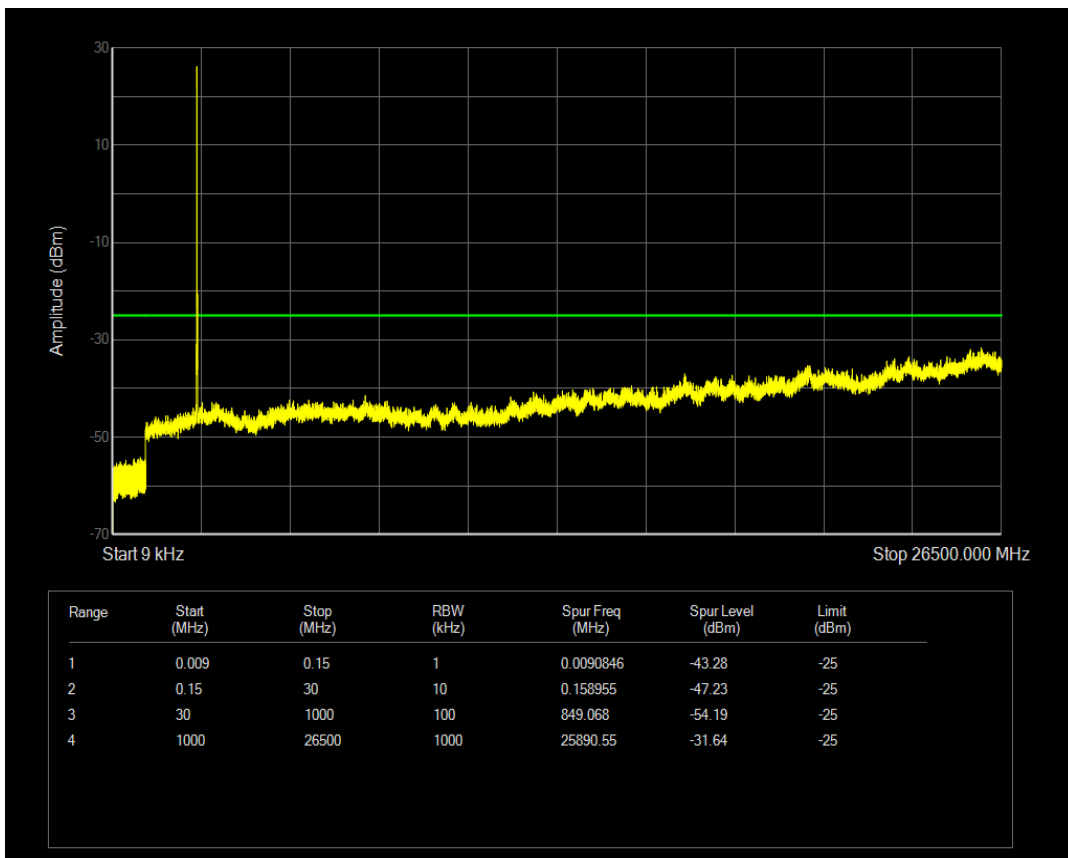

Band7 QAM16 BW=10MHz Channel=20800 RB Size=1 Position=#0

Band7 QPSK BW=10MHz Channel=20800 RB Size=50 Position=#0

Band7 QPSK BW=10MHz Channel=21100 RB Size=1 Position=#0

Band7 QAM16 BW=10MHz Channel=20800 RB Size=50 Position=#0

Band7 QPSK BW=10MHz Channel=21100 RB Size=50 Position=#0

Band7 QAM16 BW=10MHz Channel=21100 RB Size=50 Position=#0

Band7 QAM16 BW=10MHz Channel=21100 RB Size=1 Position=#0

Band7 QPSK BW=10MHz Channel=21400 RB Size=1 Position=#0