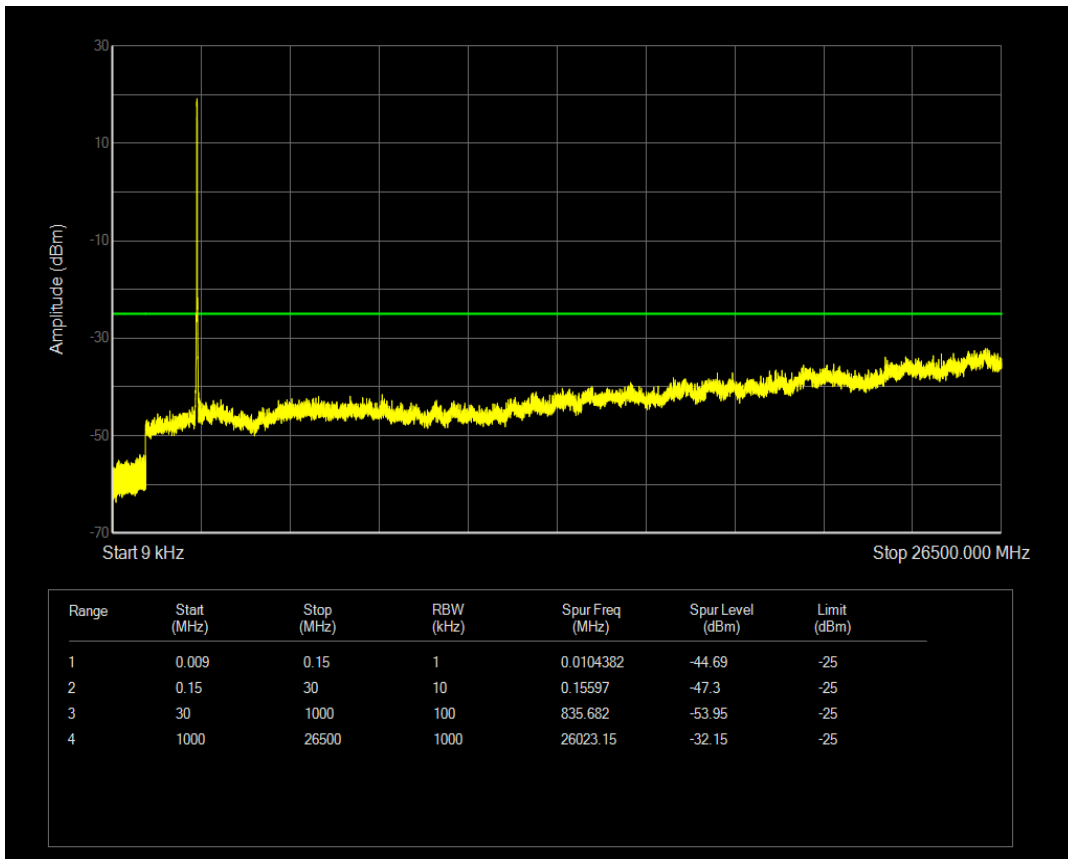

Band7 QPSK BW=15MHz Channel=21100 RB Size=75 Position=#0

Band7 QAM16 BW=15MHz Channel=21100 RB Size=75 Position=#0