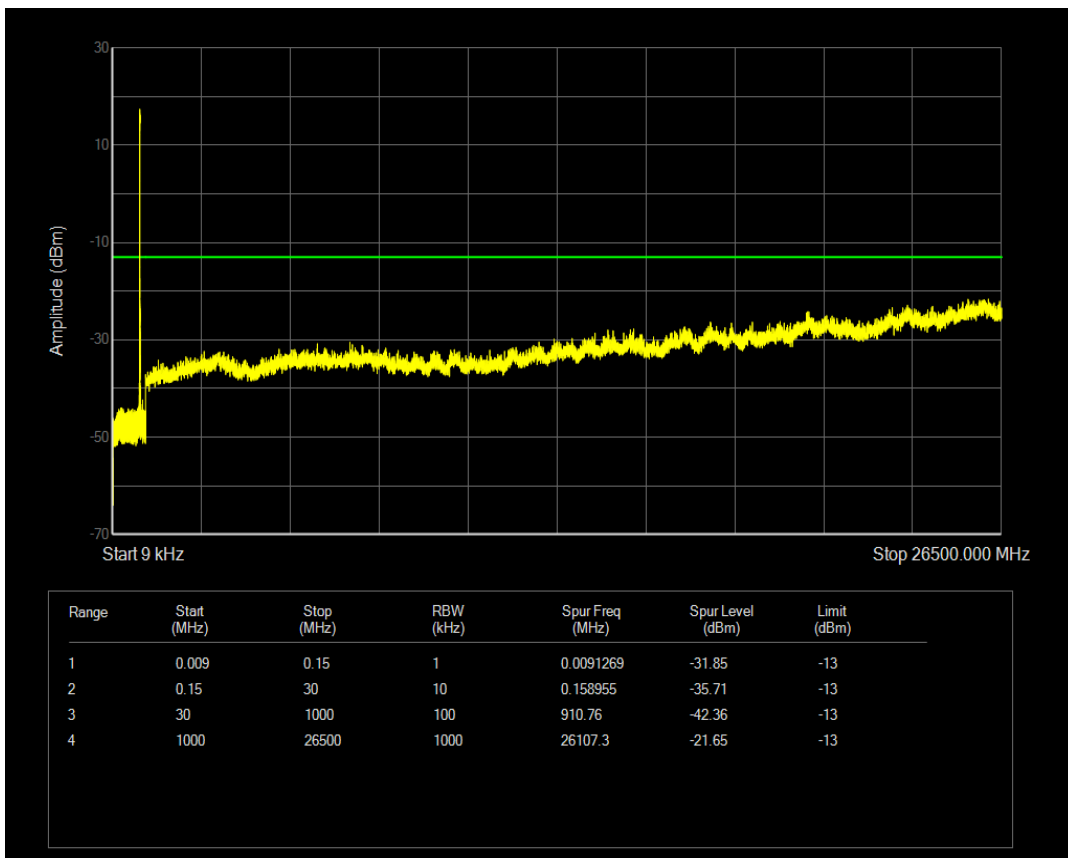

Band5 QPSK BW=3MHz Channel=20415 RB Size=15 Position=#0

Band5 QAM16 BW=3MHz Channel=20415 RB Size=1 Position=#0