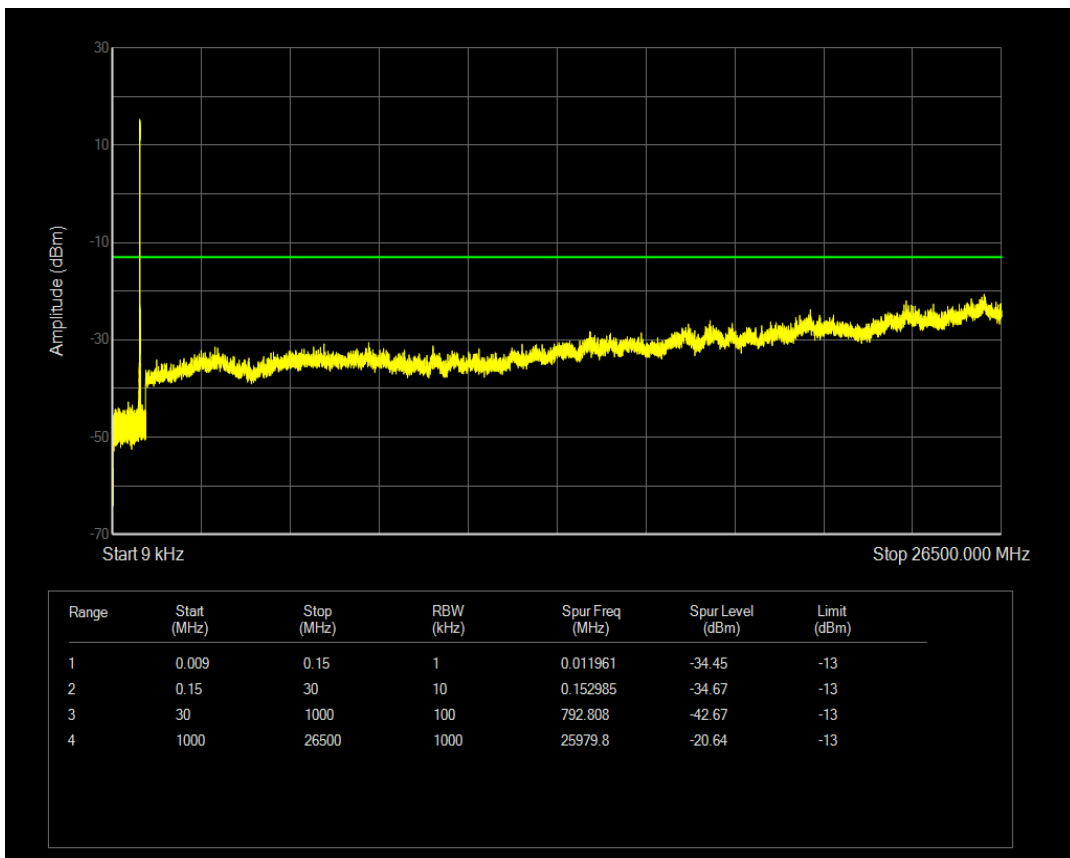

Band5 QPSK BW=5MHz Channel=20425 RB Size=25 Position=#0

Band5 QAM16 BW=5MHz Channel=20425 RB Size=25 Position=#0