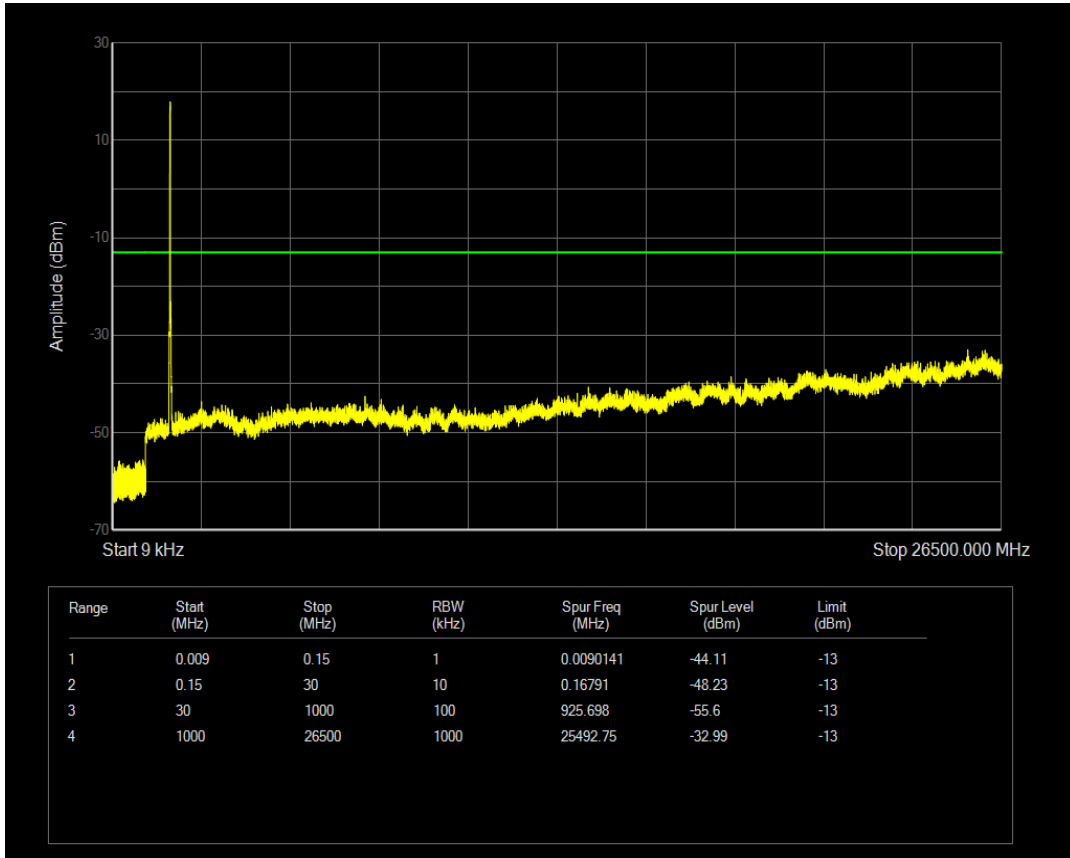

Band4 QAM16 BW=20MHz Channel=20050 RB Size=1 Position=#0

Band4 QPSK BW=20MHz Channel=20050 RB Size=100 Position=#0

Band4 QAM16 BW=20MHz Channel=20050 RB Size=100 Position=#0

Band4 QPSK BW=20MHz Channel=20175 RB Size=100 Position=#0

Band4 QPSK BW=20MHz Channel=20175 RB Size=1 Position=#0

Band4 QAM16 BW=20MHz Channel=20175 RB Size=1 Position=#0

Band4 QAM16 BW=20MHz Channel=20175 RB Size=100 Position=#0

Band4 QPSK BW=20MHz Channel=20300 RB Size=1 Position=#0