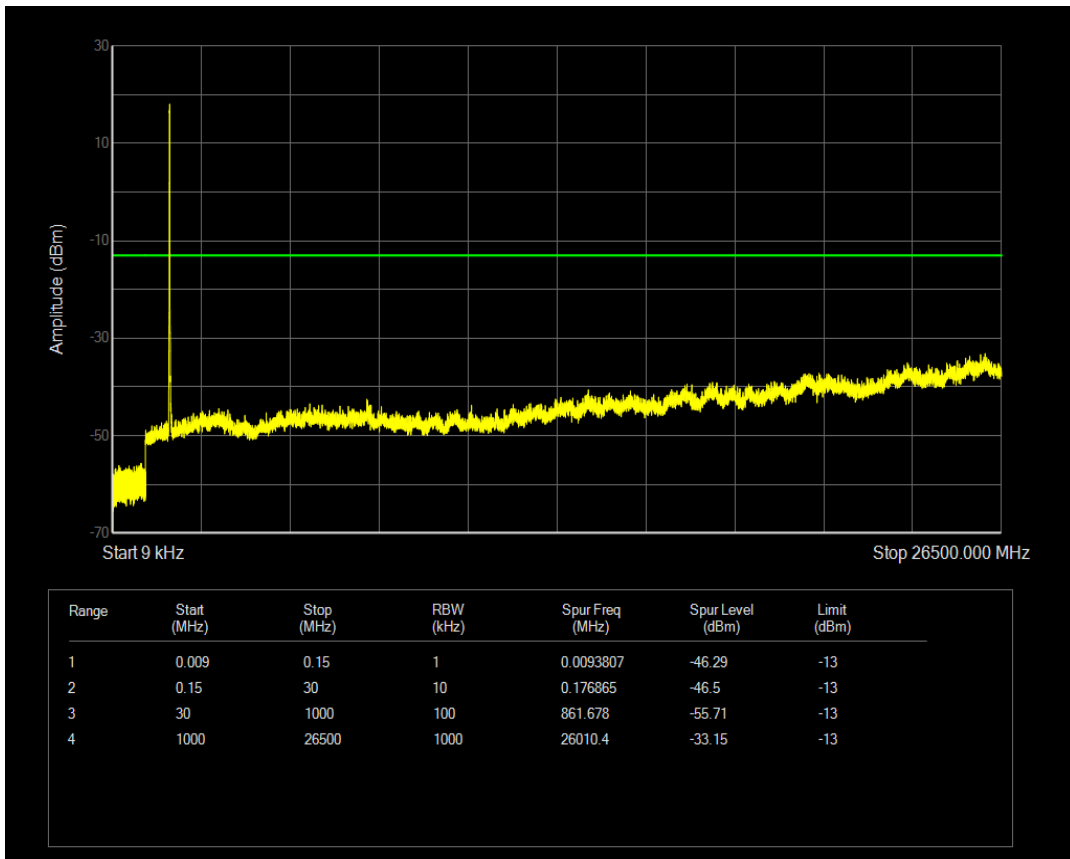

Band4 QPSK BW=10MHz Channel=20350 RB Size=50 Position=#0

Band4 QAM16 BW=10MHz Channel=20350 RB Size=1 Position=#0

Band4 QAM16 BW=10MHz Channel=20350 RB Size=50 Position=#0

Band4 QPSK BW=15MHz Channel=20025 RB Size=75 Position=#0

Band4 QPSK BW=15MHz Channel=20025 RB Size=1 Position=#0

Band4 QAM16 BW=15MHz Channel=20025 RB Size=75 Position=#0

Band4 QAM16 BW=15MHz Channel=20025 RB Size=1 Position=#0

Band4 QPSK BW=15MHz Channel=20175 RB Size=1 Position=#0