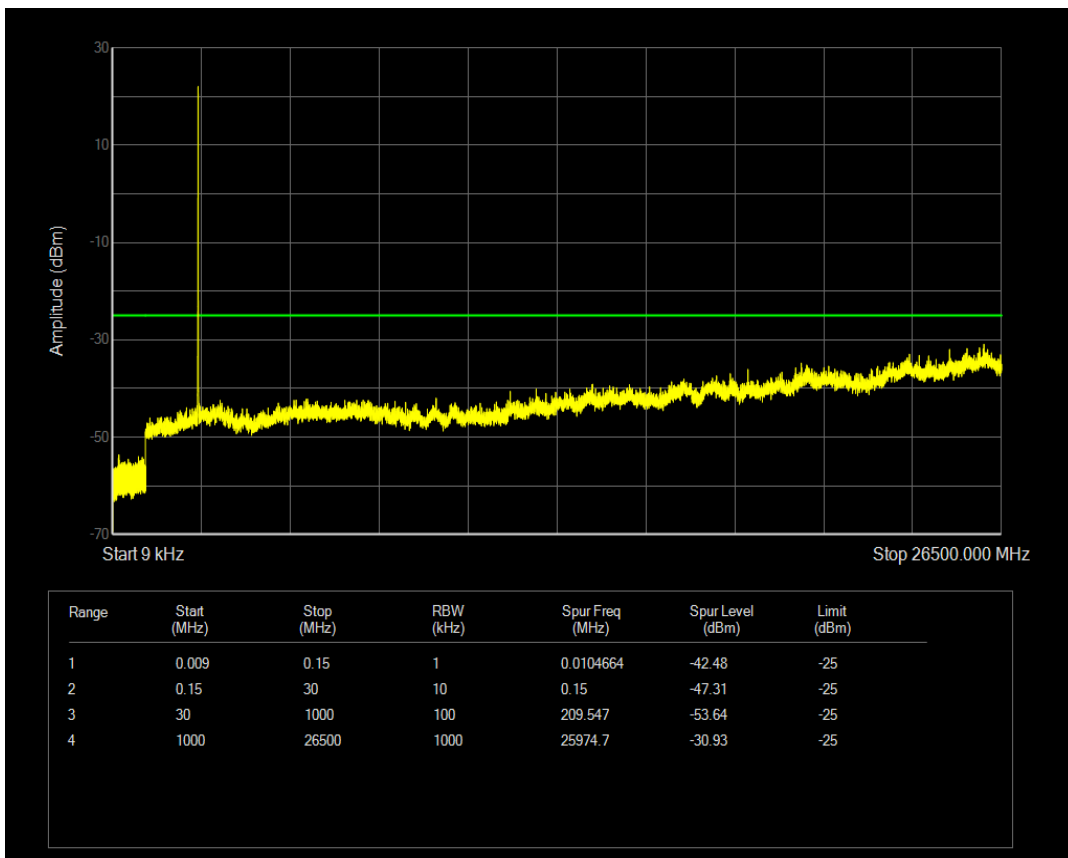

Band7 QAM16 BW=5MHz Channel=21425 RB Size=25 Position=#0

Band7 QPSK BW=10MHz Channel=20800 RB Size=1 Position=#0