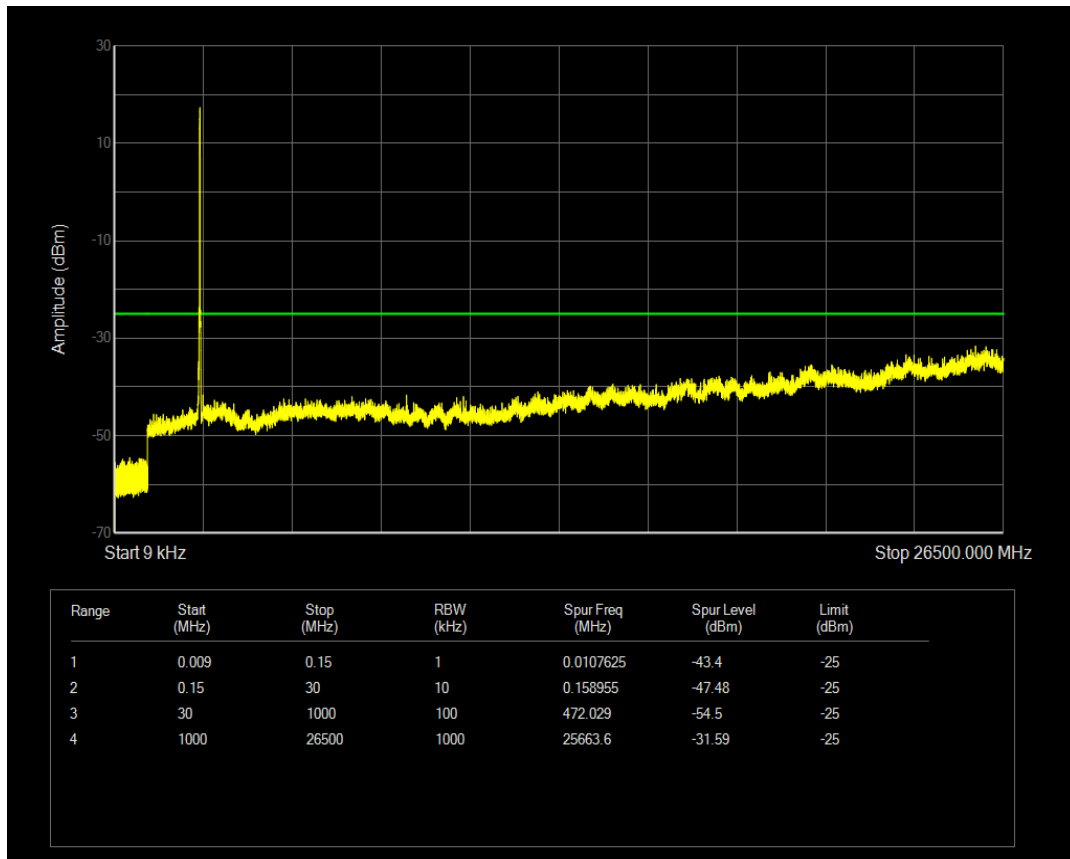

Band7 QAM16 BW=20MHz Channel=21350 RB Size=100 Position=#0

Band7 QAM16 BW=20MHz Channel=21350 RB Size=1 Position=#0