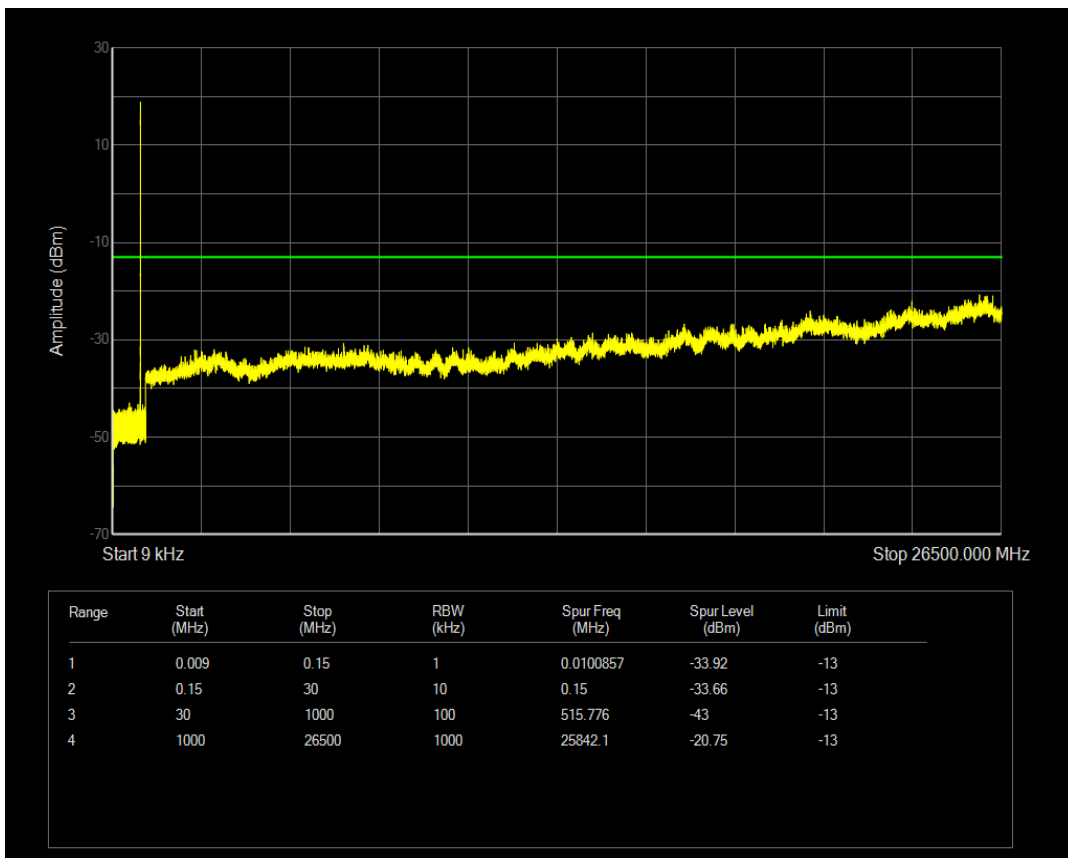

Band5 QAM16 BW=1.4MHz Channel=20643 RB Size=6 Position=#0

Band5 QPSK BW=3MHz Channel=20415 RB Size=1 Position=#0