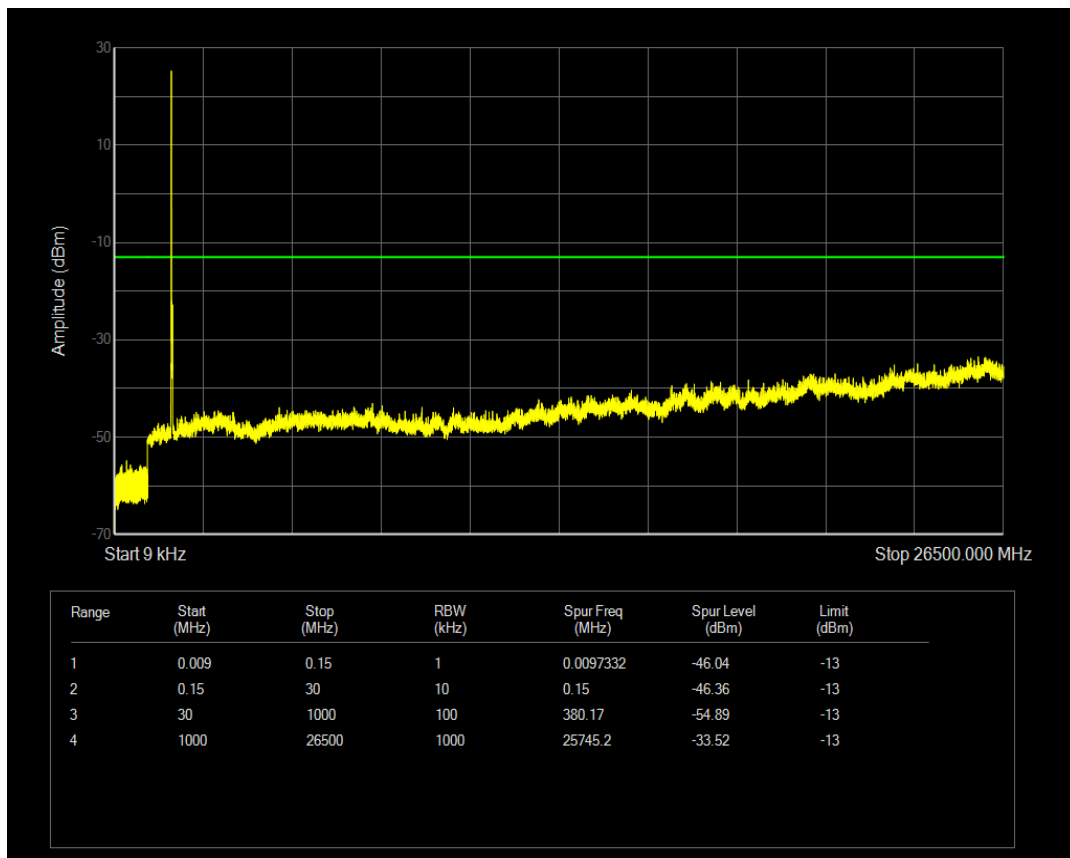

Band4 QPSK BW=15MHz Channel=20325 RB Size=1 Position=#0

Band4 QAM16 BW=15MHz Channel=20325 RB Size=1 Position=#0

Band4 QAM16 BW=15MHz Channel=20325 RB Size=75 Position=#0

Band4 QPSK BW=20MHz Channel=20050 RB Size=1 Position=#0

Band4 QAM16 BW=20MHz Channel=20050 RB Size=1 Position=#0

Band4 QPSK BW=20MHz Channel=20050 RB Size=100 Position=#0

Band4 QAM16 BW=20MHz Channel=20050 RB Size=100 Position=#0

Band4 QPSK BW=20MHz Channel=20175 RB Size=100 Position=#0