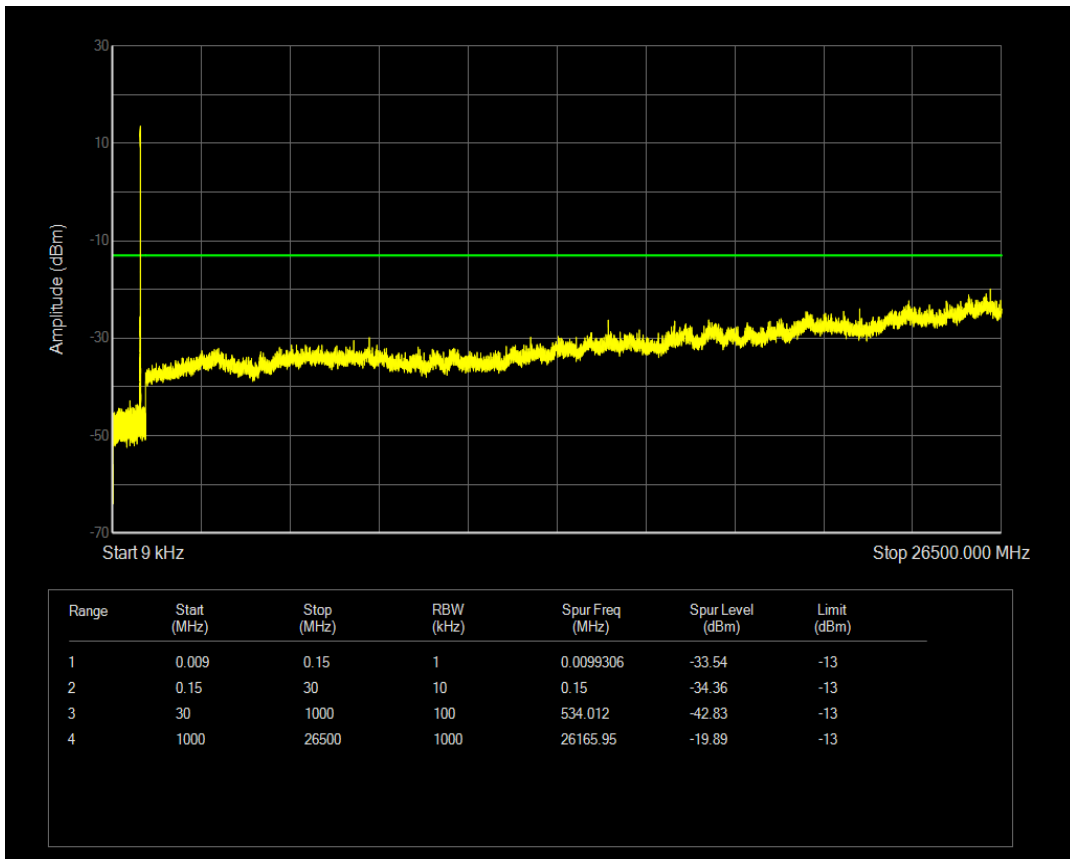

Band5 QPSK BW=5MHz Channel=20525 RB Size=1 Position=#0

Band5 QAM16 BW=5MHz Channel=20525 RB Size=1 Position=#0

Band5 QAM16 BW=5MHz Channel=20525 RB Size=25 Position=#0

Band5 QPSK BW=5MHz Channel=20625 RB Size=1 Position=#0

Band5 QPSK BW=5MHz Channel=20625 RB Size=25 Position=#0

Band5 QAM16 BW=5MHz Channel=20625 RB Size=25 Position=#0

Band5 QAM16 BW=5MHz Channel=20625 RB Size=1 Position=#0

Band5 QPSK BW=10MHz Channel=20450 RB Size=50 Position=#0