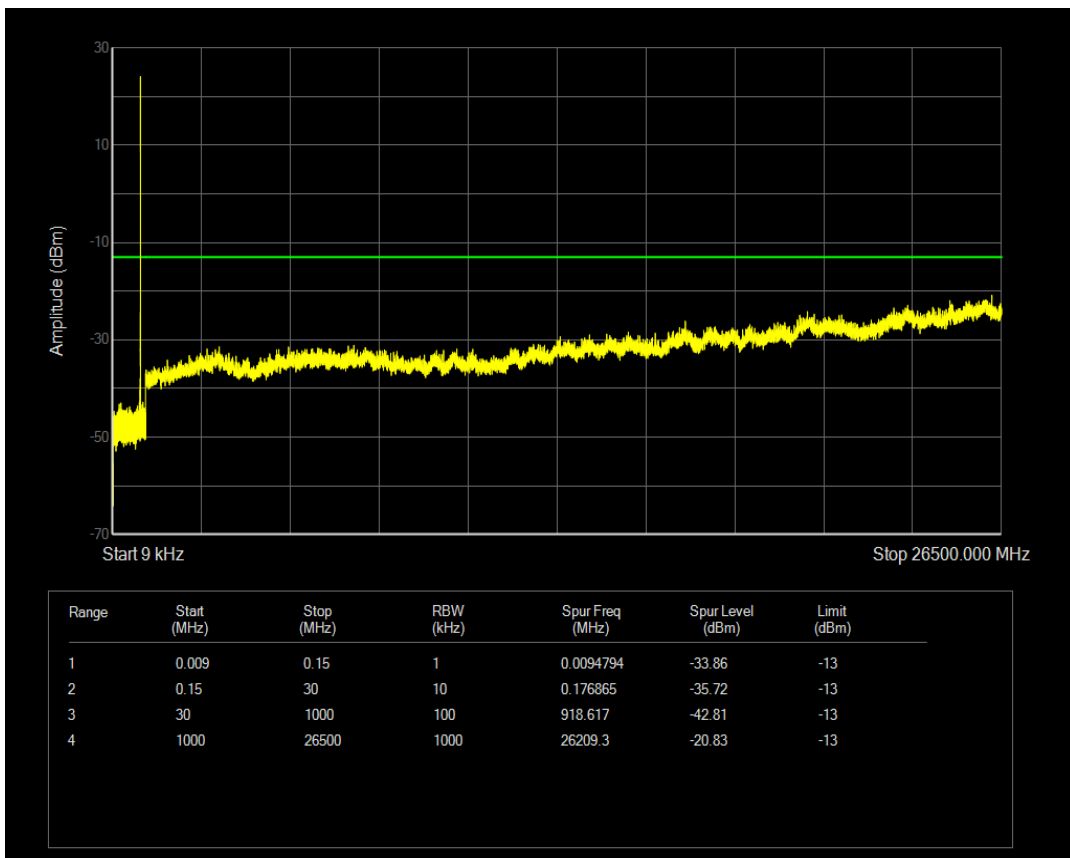

Band4 QPSK BW=20MHz Channel=20300 RB Size=100 Position=#0

Band4 QAM16 BW=20MHz Channel=20300 RB Size=1 Position=#0

Band4 QAM16 BW=20MHz Channel=20300 RB Size=100 Position=#0

Band5 QPSK BW=1.4MHz Channel=20407 RB Size=1 Position=#0

Band5 QPSK BW=1.4MHz Channel=20407 RB Size=6 Position=#0

Band5 QAM16 BW=1.4MHz Channel=20407 RB Size=1 Position=#0

Band5 QAM16 BW=1.4MHz Channel=20407 RB Size=6 Position=#0

Band5 QPSK BW=1.4MHz Channel=20525 RB Size=6 Position=#0

Band5 QPSK BW=1.4MHz Channel=20525 RB Size=1 Position=#0

Band5 QAM16 BW=1.4MHz Channel=20525 RB Size=1 Position=#0

Band5 QPSK BW=1.4MHz Channel=20643 RB Size=1 Position=#0

Band5 QAM16 BW=1.4MHz Channel=20525 RB Size=6 Position=#0