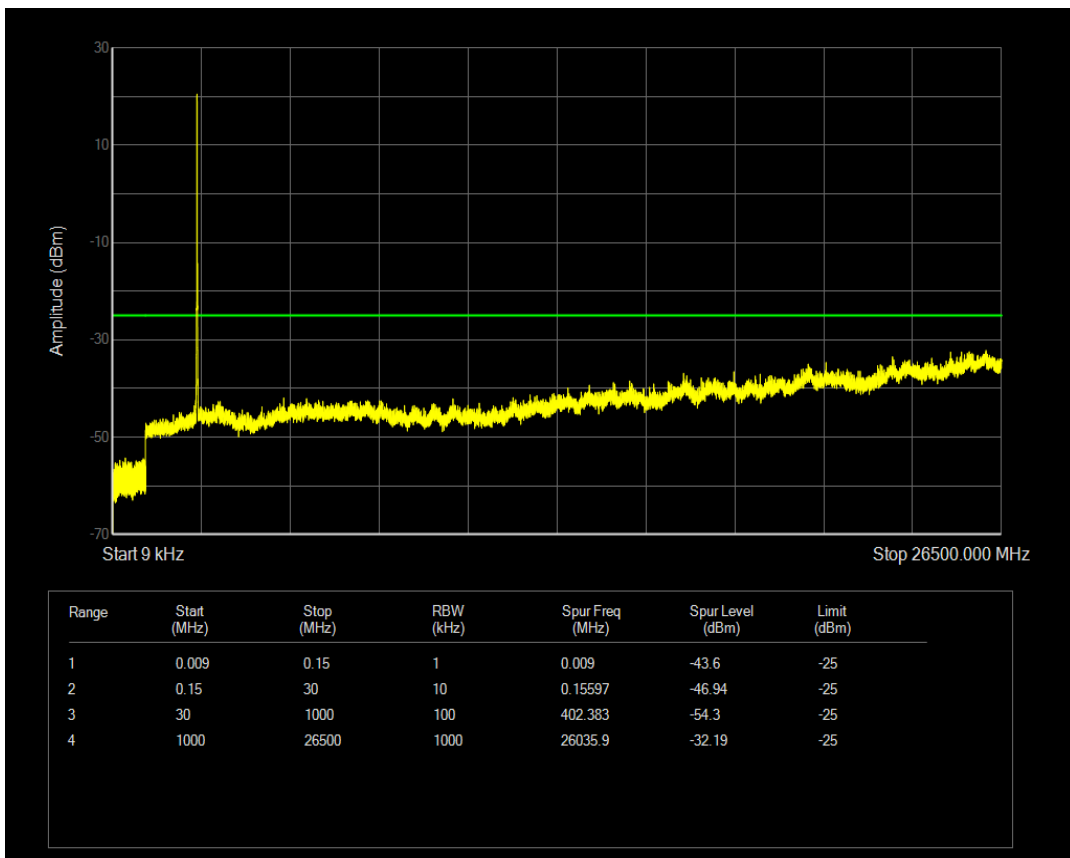

Band7 QAM16 BW=10MHz Channel=20800 RB Size=1 Position=#0

Band7 QPSK BW=10MHz Channel=20800 RB Size=50 Position=#0

Band7 QPSK BW=10MHz Channel=21100 RB Size=1 Position=#0

Band7 QAM16 BW=10MHz Channel=20800 RB Size=50 Position=#0

Band7 QPSK BW=10MHz Channel=21100 RB Size=50 Position=#0

Band7 QAM16 BW=10MHz Channel=21100 RB Size=50 Position=#0

Band7 QAM16 BW=10MHz Channel=21100 RB Size=1 Position=#0

Band7 QPSK BW=10MHz Channel=21400 RB Size=1 Position=#0