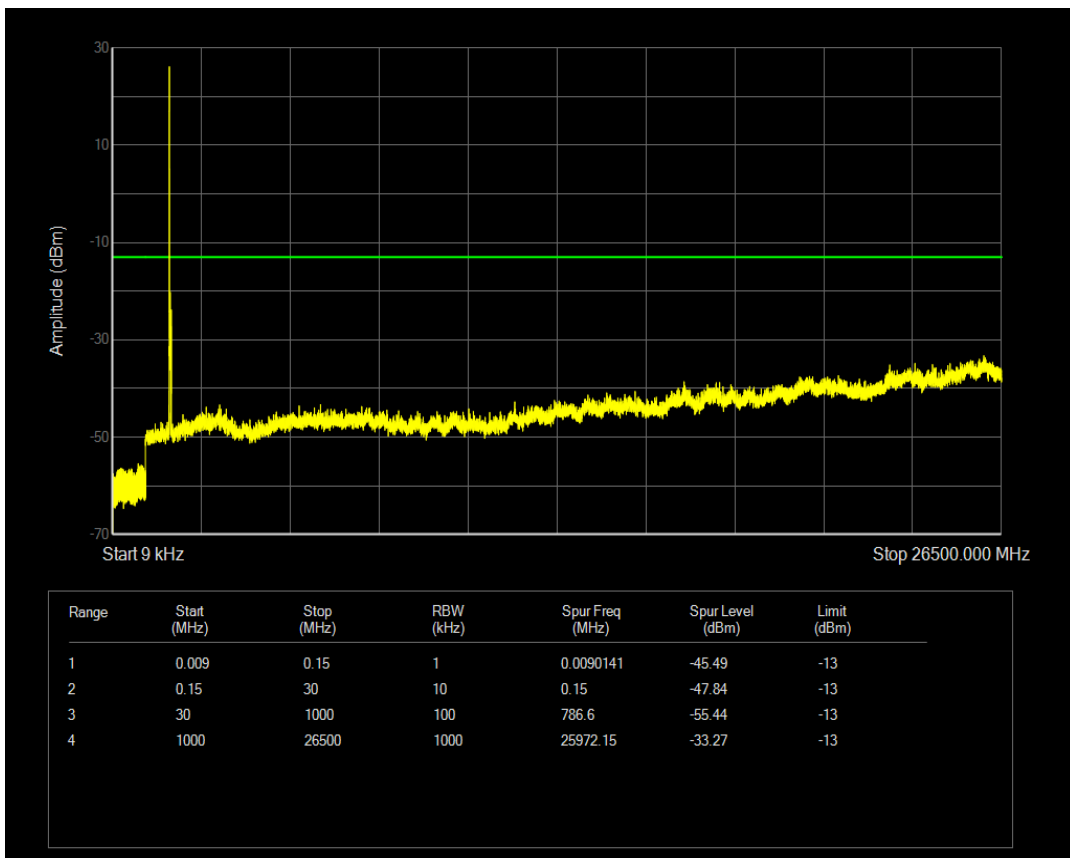

Band4 QPSK BW=10MHz Channel=20350 RB Size=50 Position=#0

Band4 QAM16 BW=10MHz Channel=20350 RB Size=1 Position=#0

Band4 QAM16 BW=10MHz Channel=20350 RB Size=50 Position=#0

Band4 QPSK BW=15MHz Channel=20025 RB Size=75 Position=#0

Band4 QPSK BW=15MHz Channel=20025 RB Size=1 Position=#0

Band4 QAM16 BW=15MHz Channel=20025 RB Size=75 Position=#0

Band4 QAM16 BW=15MHz Channel=20025 RB Size=1 Position=#0

Band4 QPSK BW=15MHz Channel=20175 RB Size=1 Position=#0