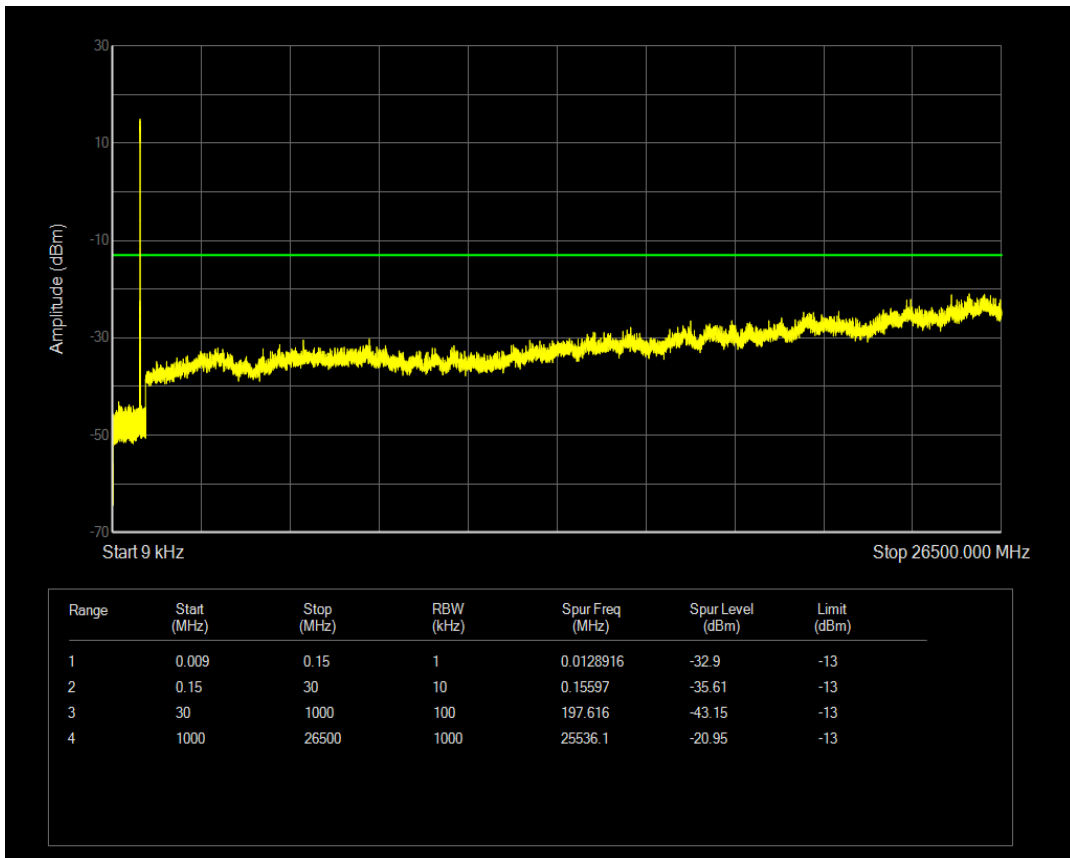

Band5 QAM16 BW=3MHz Channel=20525 RB Size=15 Position=#0

Band5 QPSK BW=3MHz Channel=20635 RB Size=1 Position=#0