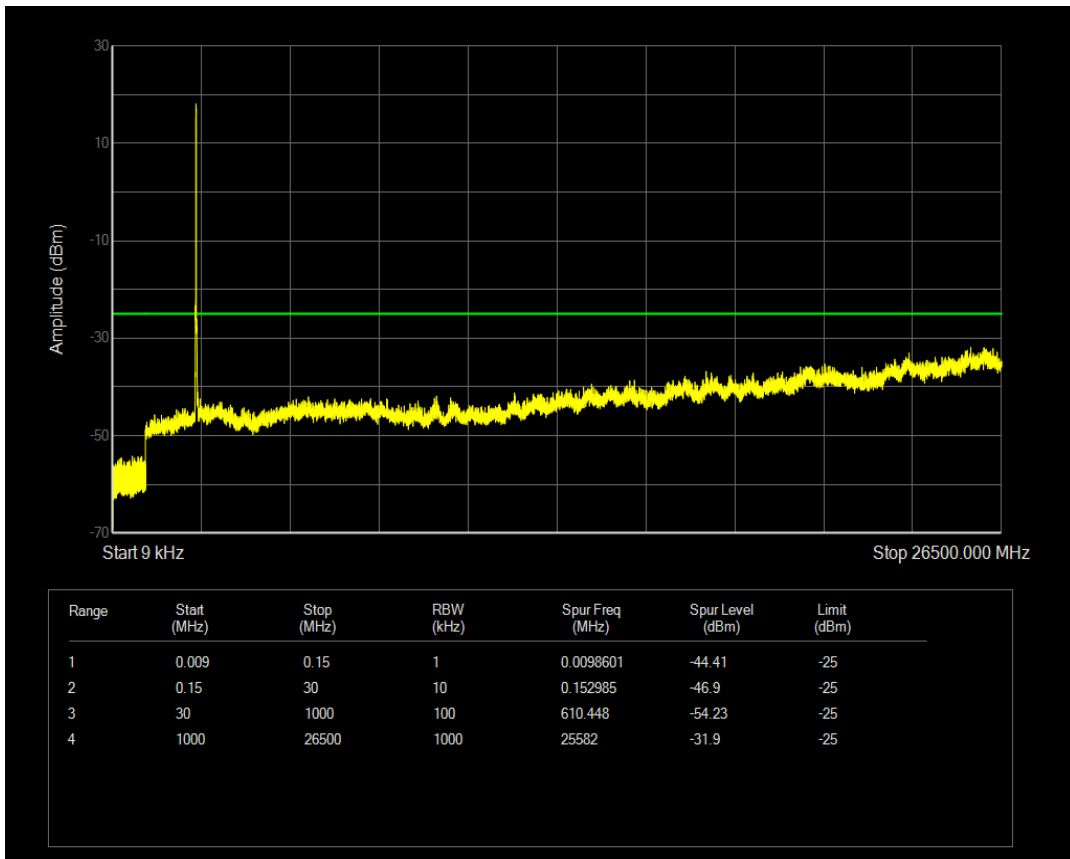

Band7 QAM16 BW=15MHz Channel=20825 RB Size=75 Position=#0

Band7 QAM16 BW=15MHz Channel=20825 RB Size=1 Position=#0