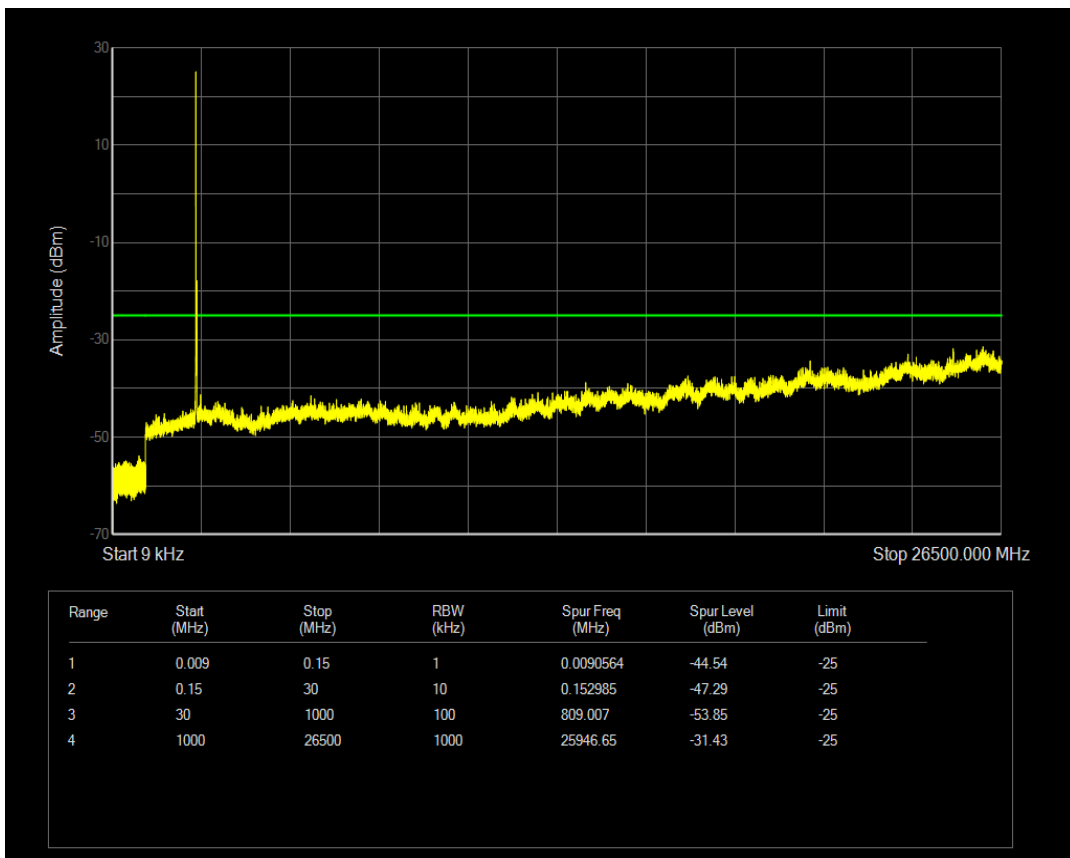

Band7 QAM16 BW=15MHz Channel=20825 RB Size=1 Position=#0

Band7 QPSK BW=15MHz Channel=21100 RB Size=1 Position=#0