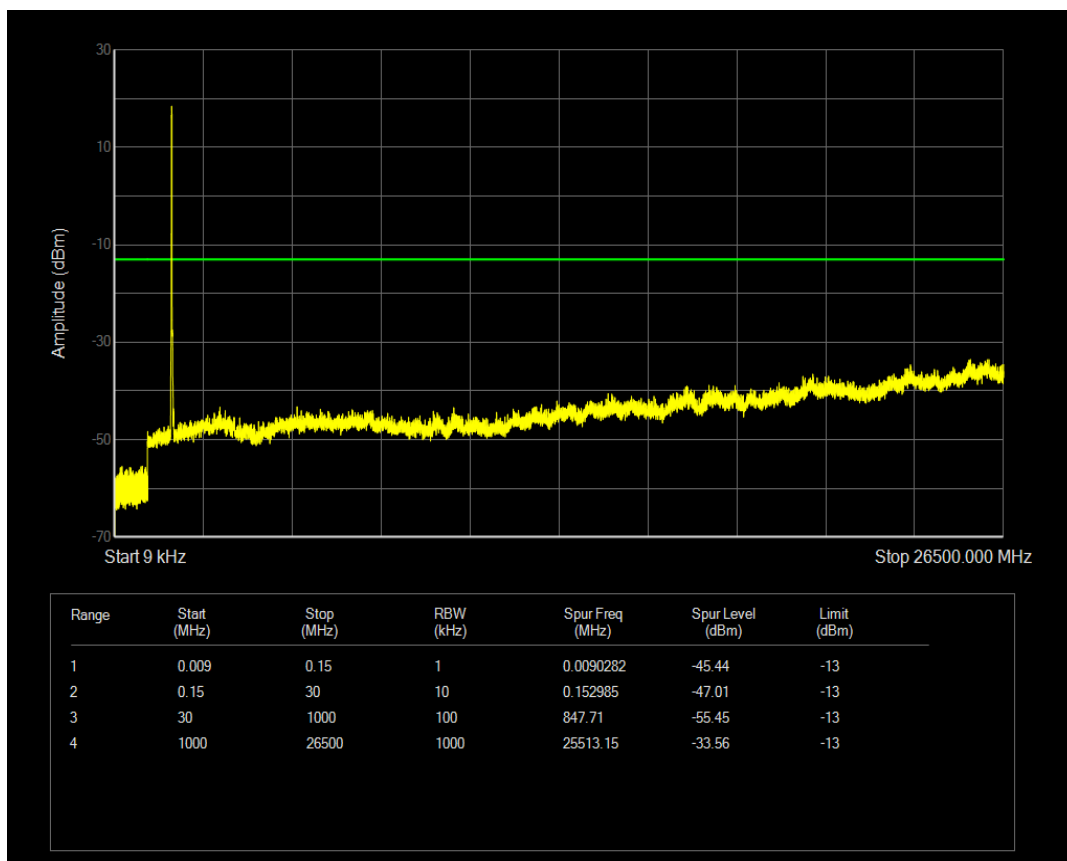

Band4 QPSK BW=15MHz Channel=20325 RB Size=1 Position=#0

Band4 QAM16 BW=15MHz Channel=20325 RB Size=1 Position=#0

Band4 QAM16 BW=15MHz Channel=20325 RB Size=75 Position=#0

Band4 QPSK BW=20MHz Channel=20050 RB Size=1 Position=#0

Band4 QAM16 BW=20MHz Channel=20050 RB Size=1 Position=#0

Band4 QPSK BW=20MHz Channel=20050 RB Size=100 Position=#0

Band4 QAM16 BW=20MHz Channel=20050 RB Size=100 Position=#0

Band4 QPSK BW=20MHz Channel=20175 RB Size=100 Position=#0