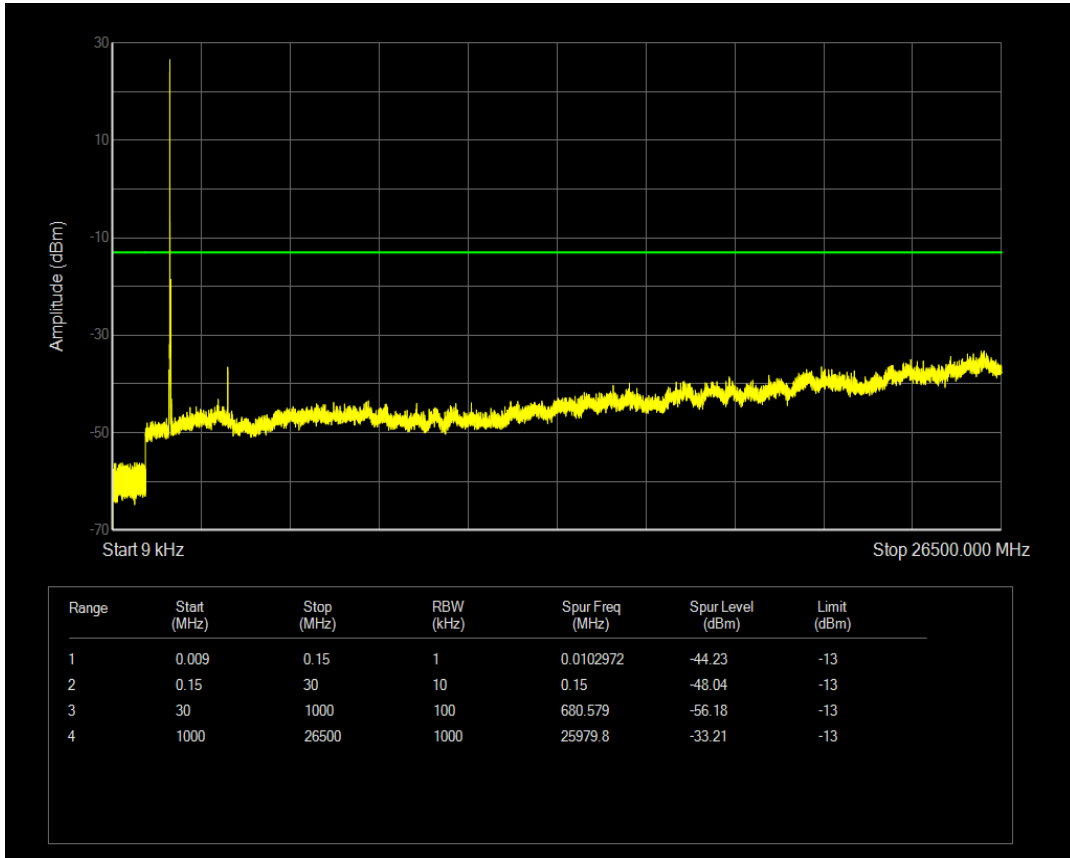

Band4 QPSK BW=10MHz Channel=20350 RB Size=50 Position=#0

Band4 QAM16 BW=10MHz Channel=20350 RB Size=1 Position=#0

Band4 QAM16 BW=10MHz Channel=20350 RB Size=50 Position=#0

Band4 QPSK BW=15MHz Channel=20025 RB Size=75 Position=#0

Band4 QPSK BW=15MHz Channel=20025 RB Size=1 Position=#0

Band4 QAM16 BW=15MHz Channel=20025 RB Size=75 Position=#0

Band4 QAM16 BW=15MHz Channel=20025 RB Size=1 Position=#0

Band4 QPSK BW=15MHz Channel=20175 RB Size=1 Position=#0

Band4 QAM16 BW=15MHz Channel=20175 RB Size=1 Position=#0

Band4 QPSK BW=15MHz Channel=20175 RB Size=75 Position=#0

Band4 QAM16 BW=15MHz Channel=20175 RB Size=75 Position=#0

Band4 QPSK BW=15MHz Channel=20325 RB Size=75 Position=#0