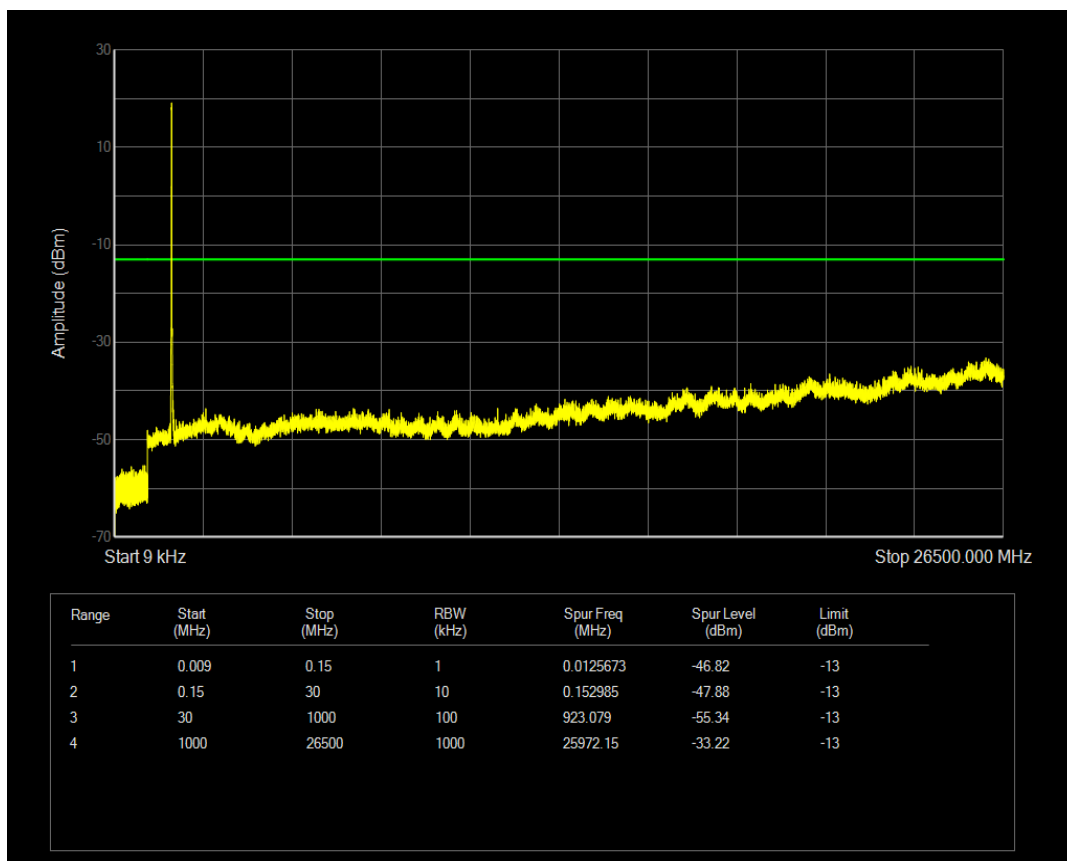

Band4 QPSK BW=10MHz Channel=20350 RB Size=50 Position=#0

Band4 QAM16 BW=10MHz Channel=20350 RB Size=1 Position=#0

Band4 QAM16 BW=10MHz Channel=20350 RB Size=50 Position=#0

Band4 QPSK BW=15MHz Channel=20025 RB Size=75 Position=#0

Band4 QPSK BW=15MHz Channel=20025 RB Size=1 Position=#0

Band4 QAM16 BW=15MHz Channel=20025 RB Size=75 Position=#0

Band4 QAM16 BW=15MHz Channel=20025 RB Size=1 Position=#0

Band4 QPSK BW=15MHz Channel=20175 RB Size=1 Position=#0