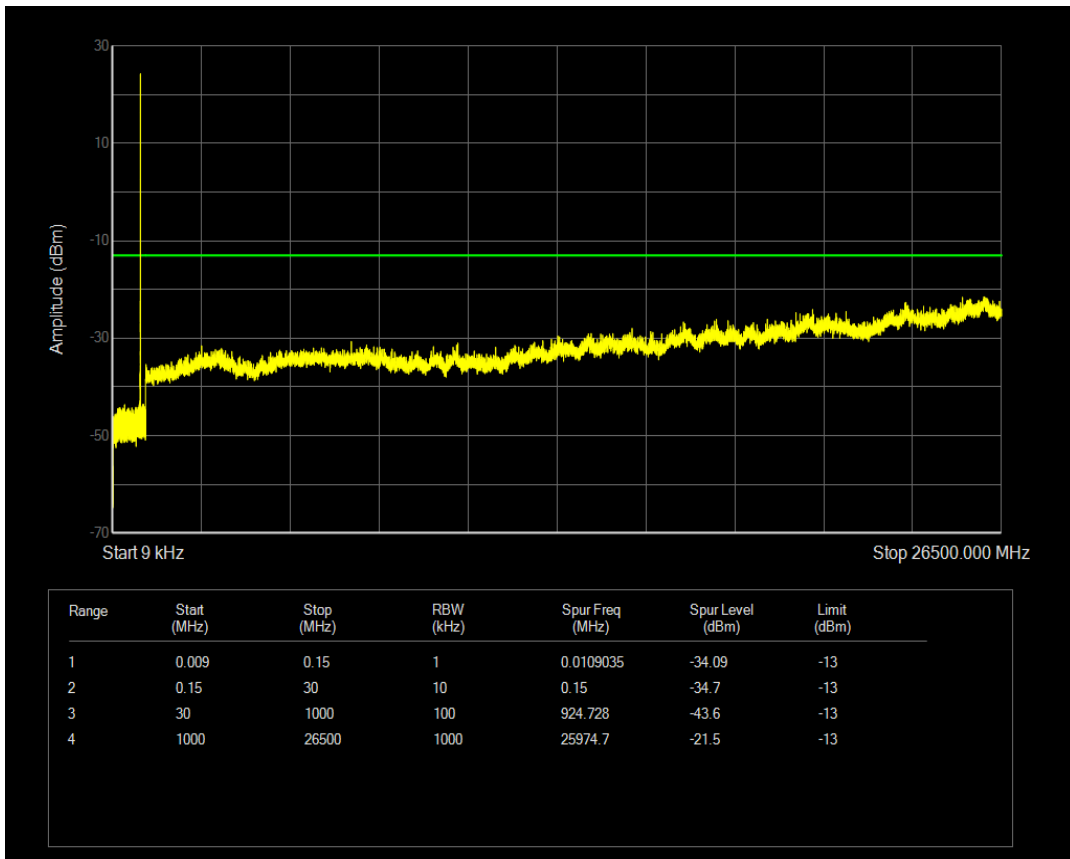

Band5 QAM16 BW=3MHz Channel=20635 RB Size=1 Position=#0

Band5 QPSK BW=5MHz Channel=20425 RB Size=1 Position=#0