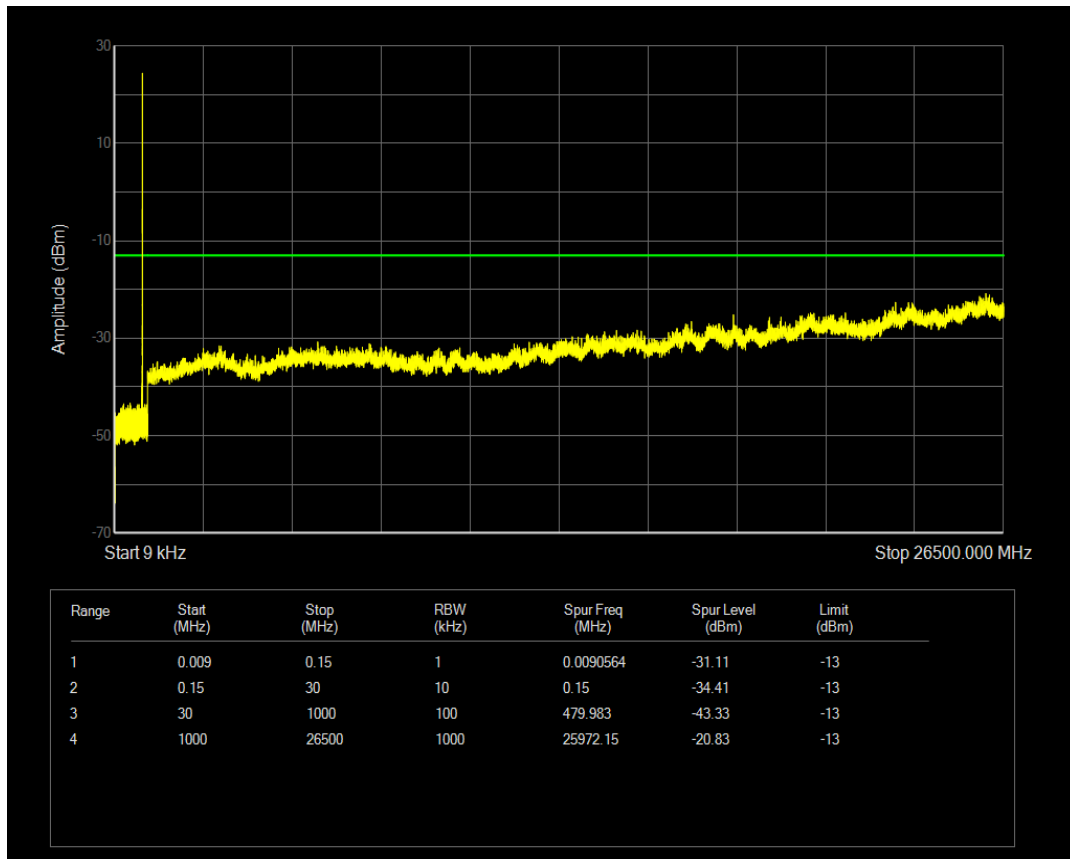

Band5 QPSK BW=3MHz Channel=20525 RB Size=15 Position=#0

Band5 QAM16 BW=3MHz Channel=20525 RB Size=1 Position=#0

Band5 QAM16 BW=3MHz Channel=20525 RB Size=15 Position=#0

Band5 QPSK BW=3MHz Channel=20635 RB Size=1 Position=#0