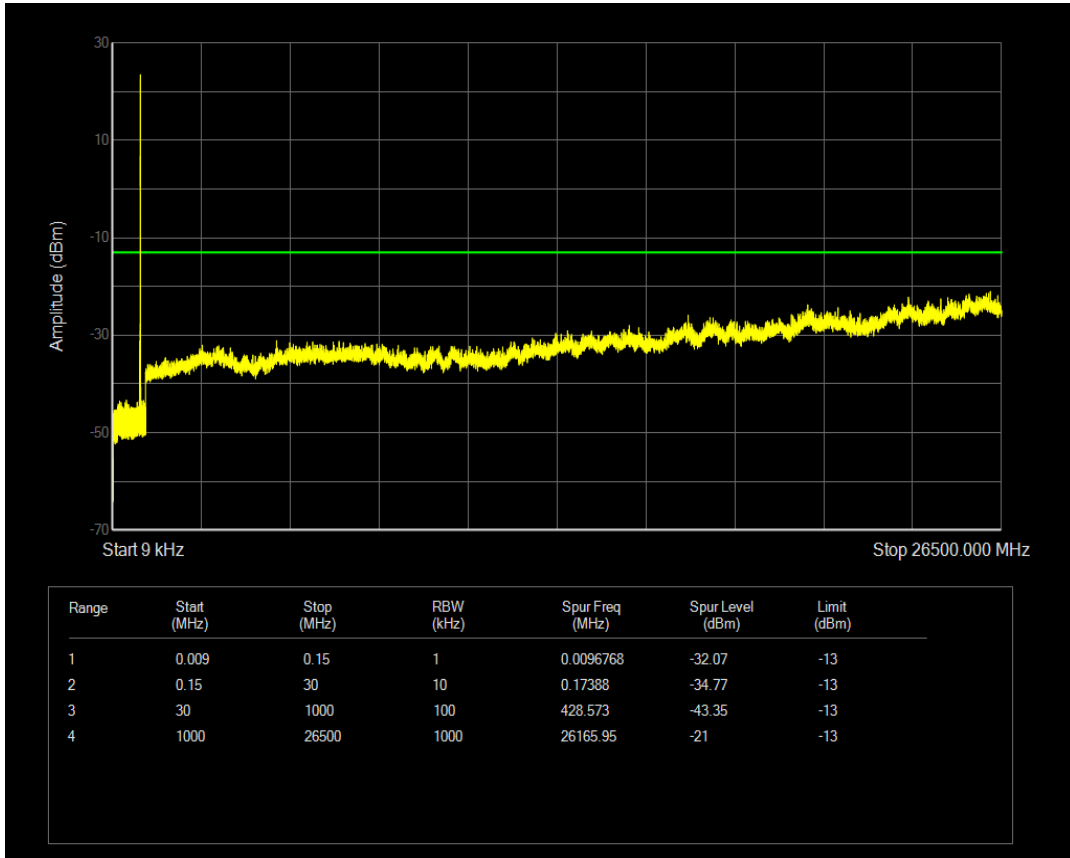

Band5 QPSK BW=5MHz Channel=20525 RB Size=1 Position=#0

Band5 QAM16 BW=5MHz Channel=20525 RB Size=1 Position=#0

Band5 QAM16 BW=5MHz Channel=20525 RB Size=25 Position=#0

Band5 QPSK BW=5MHz Channel=20625 RB Size=1 Position=#0

Band5 QPSK BW=5MHz Channel=20625 RB Size=25 Position=#0

Band5 QAM16 BW=5MHz Channel=20625 RB Size=25 Position=#0

Band5 QAM16 BW=5MHz Channel=20625 RB Size=1 Position=#0

Band5 QPSK BW=10MHz Channel=20450 RB Size=50 Position=#0