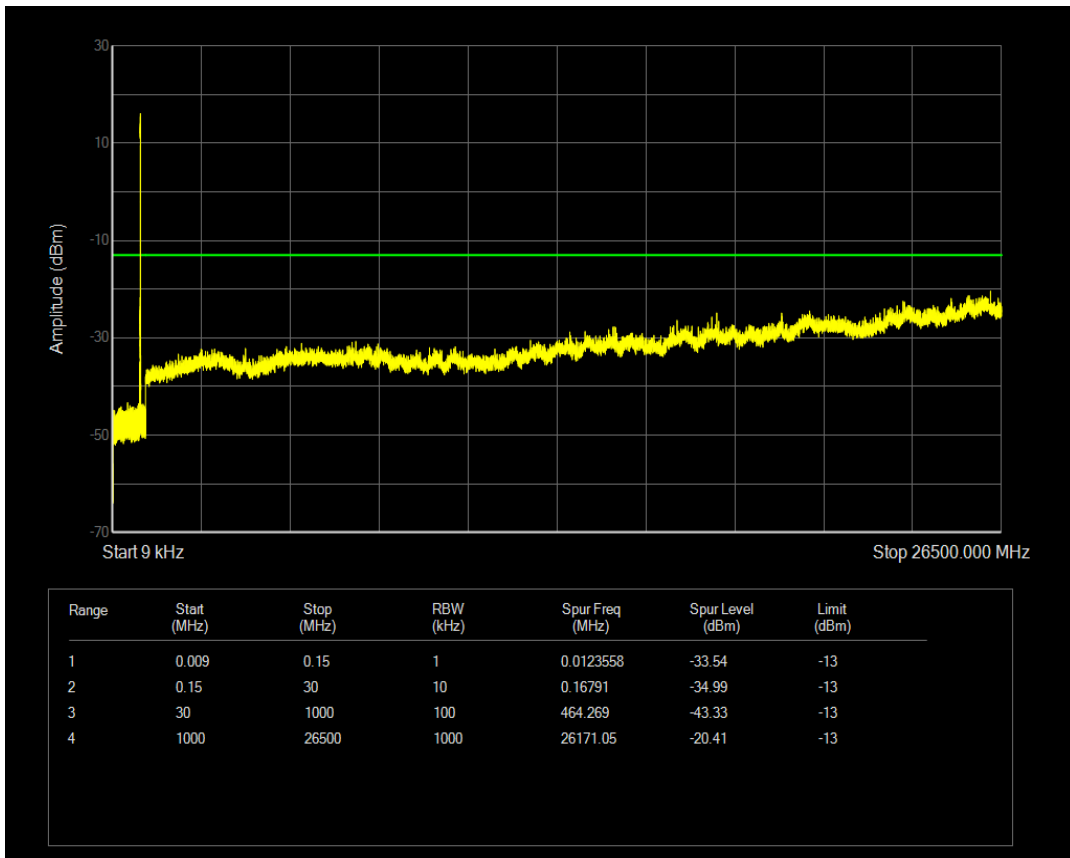

Band5 QPSK BW=5MHz Channel=20525 RB Size=1 Position=#0

Band5 QAM16 BW=5MHz Channel=20525 RB Size=1 Position=#0

Band5 QAM16 BW=5MHz Channel=20525 RB Size=25 Position=#0

Band5 QPSK BW=5MHz Channel=20625 RB Size=1 Position=#0

Band5 QPSK BW=5MHz Channel=20625 RB Size=25 Position=#0

Band5 QAM16 BW=5MHz Channel=20625 RB Size=25 Position=#0

Band5 QAM16 BW=5MHz Channel=20625 RB Size=1 Position=#0

Band5 QPSK BW=10MHz Channel=20450 RB Size=50 Position=#0