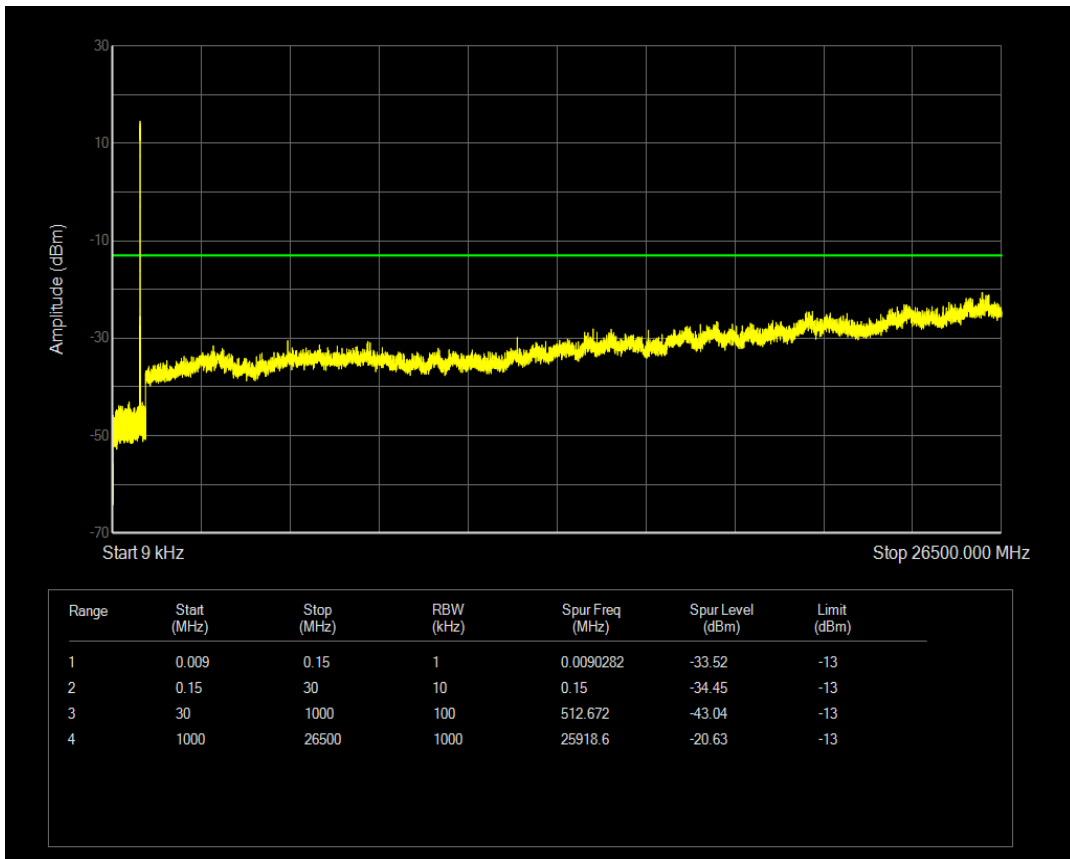

Band5 QPSK BW=5MHz Channel=20425 RB Size=25 Position=#0

Band5 QAM16 BW=5MHz Channel=20425 RB Size=25 Position=#0

Band5 QAM16 BW=5MHz Channel=20425 RB Size=1 Position=#0

Band5 QPSK BW=5MHz Channel=20525 RB Size=25 Position=#0

Band5 QPSK BW=5MHz Channel=20525 RB Size=1 Position=#0

Band5 QAM16 BW=5MHz Channel=20525 RB Size=1 Position=#0

Band5 QAM16 BW=5MHz Channel=20525 RB Size=25 Position=#0

Band5 QPSK BW=5MHz Channel=20625 RB Size=1 Position=#0