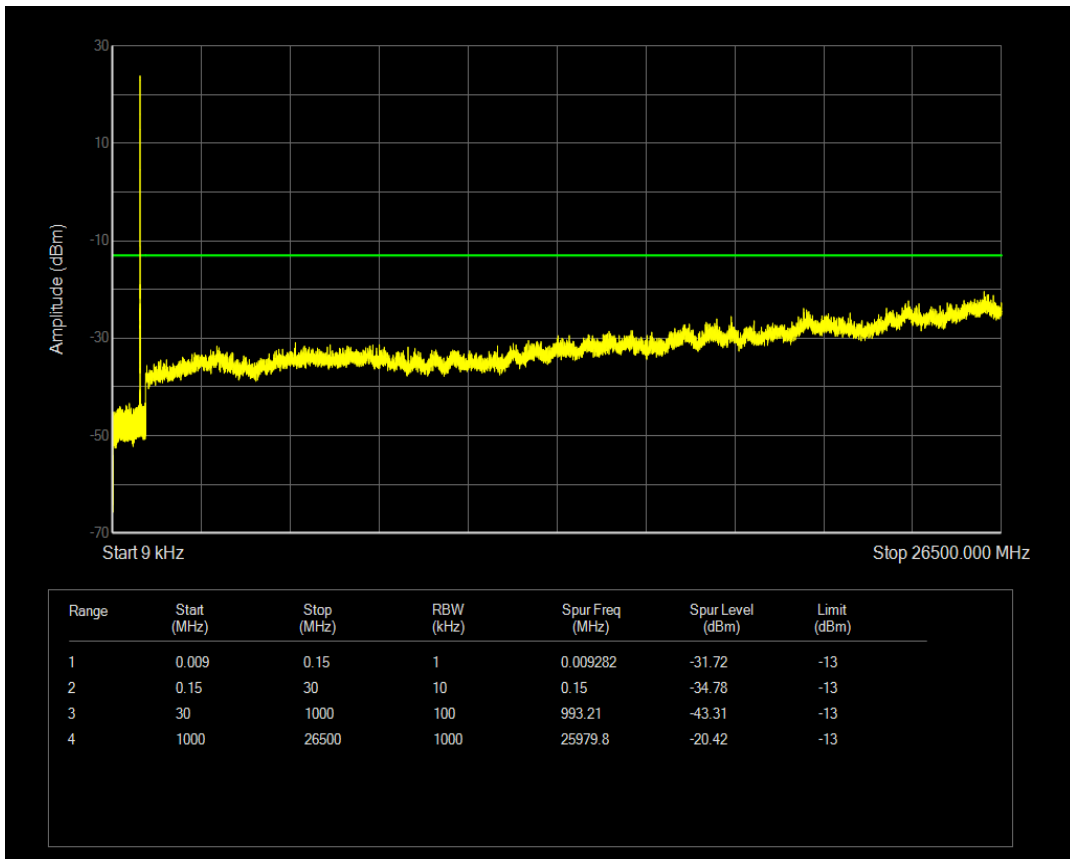

Band4 QPSK BW=20MHz Channel=20300 RB Size=100 Position=#0

Band4 QAM16 BW=20MHz Channel=20300 RB Size=1 Position=#0

Band4 QAM16 BW=20MHz Channel=20300 RB Size=100 Position=#0

Band5 QPSK BW=1.4MHz Channel=20407 RB Size=1 Position=#0

Band5 QPSK BW=1.4MHz Channel=20407 RB Size=6 Position=#0

Band5 QAM16 BW=1.4MHz Channel=20407 RB Size=1 Position=#0

Band5 QAM16 BW=1.4MHz Channel=20407 RB Size=6 Position=#0

Band5 QPSK BW=1.4MHz Channel=20525 RB Size=6 Position=#0

Band5 QPSK BW=1.4MHz Channel=20525 RB Size=1 Position=#0

Band5 QAM16 BW=1.4MHz Channel=20525 RB Size=1 Position=#0

Band5 QPSK BW=1.4MHz Channel=20643 RB Size=1 Position=#0

Band5 QAM16 BW=1.4MHz Channel=20525 RB Size=6 Position=#0