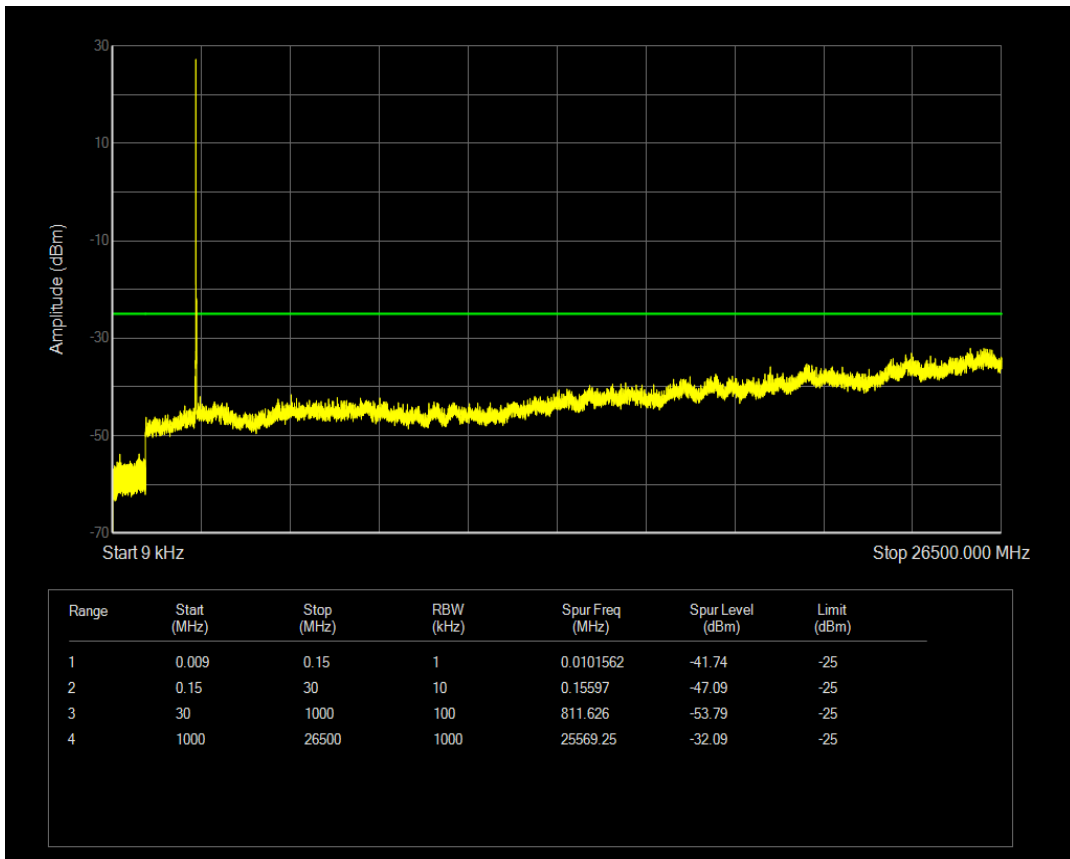

Band7 QPSK BW=5MHz Channel=21425 RB Size=25 Position=#0

Band7 QAM16 BW=5MHz Channel=21425 RB Size=1 Position=#0

Band7 QAM16 BW=5MHz Channel=21425 RB Size=25 Position=#0

Band7 QPSK BW=10MHz Channel=20800 RB Size=1 Position=#0

Band7 QAM16 BW=10MHz Channel=20800 RB Size=1 Position=#0

Band7 QPSK BW=10MHz Channel=20800 RB Size=50 Position=#0

Band7 QPSK BW=10MHz Channel=21100 RB Size=1 Position=#0

Band7 QAM16 BW=10MHz Channel=20800 RB Size=50 Position=#0