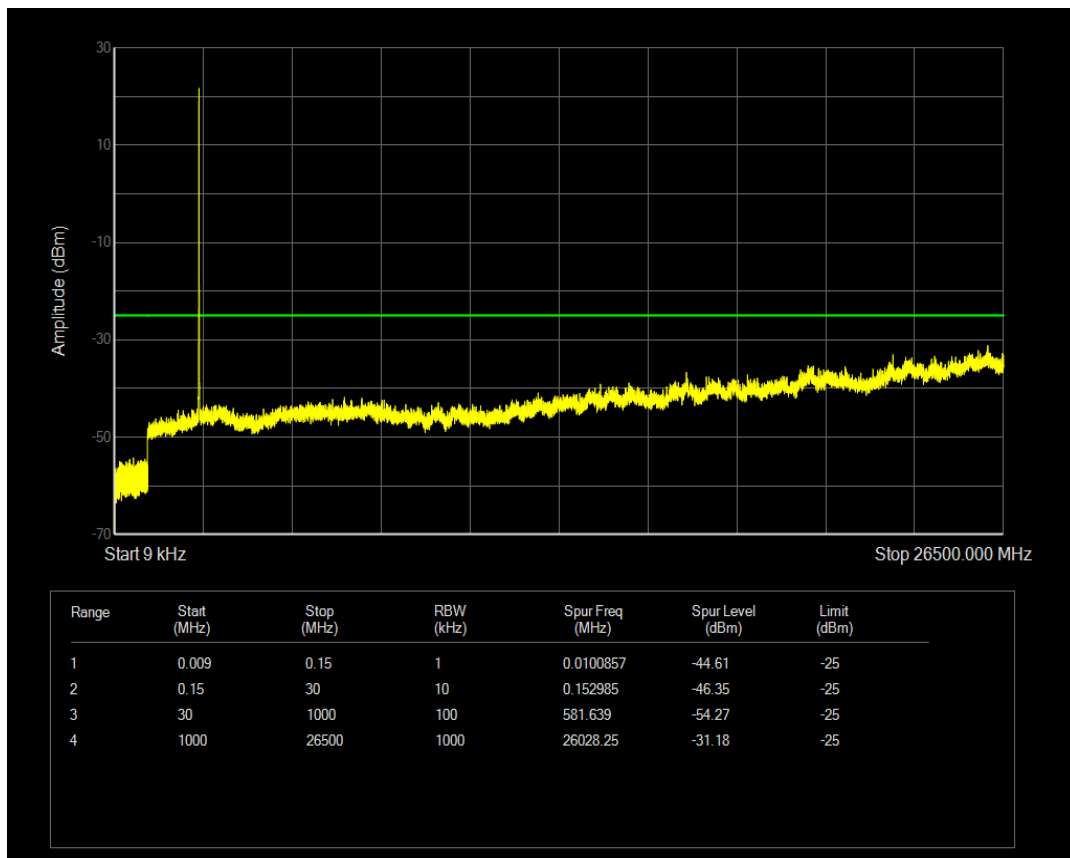

Band7 QAM16 BW=5MHz Channel=21100 RB Size=25 Position=#0

Band7 QPSK BW=5MHz Channel=21425 RB Size=1 Position=#0