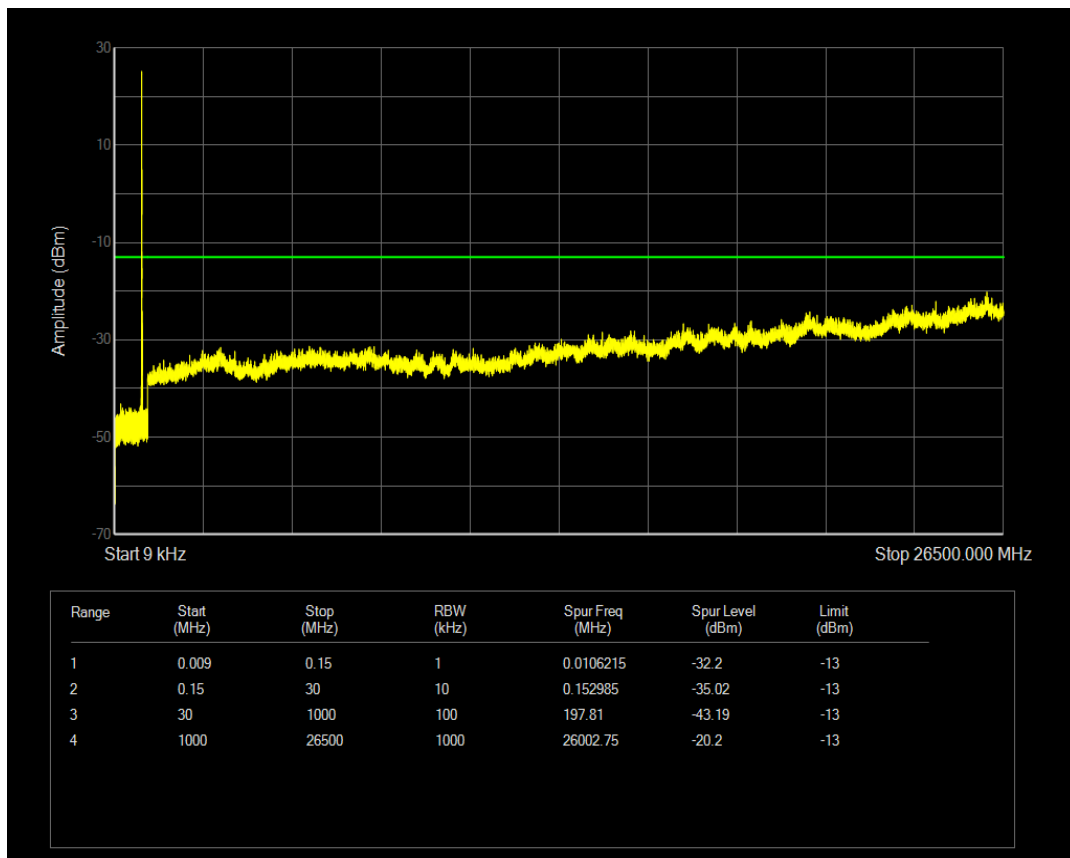

Band5 QAM16 BW=5MHz Channel=20425 RB Size=1 Position=#0

Band5 QPSK BW=5MHz Channel=20525 RB Size=25 Position=#0