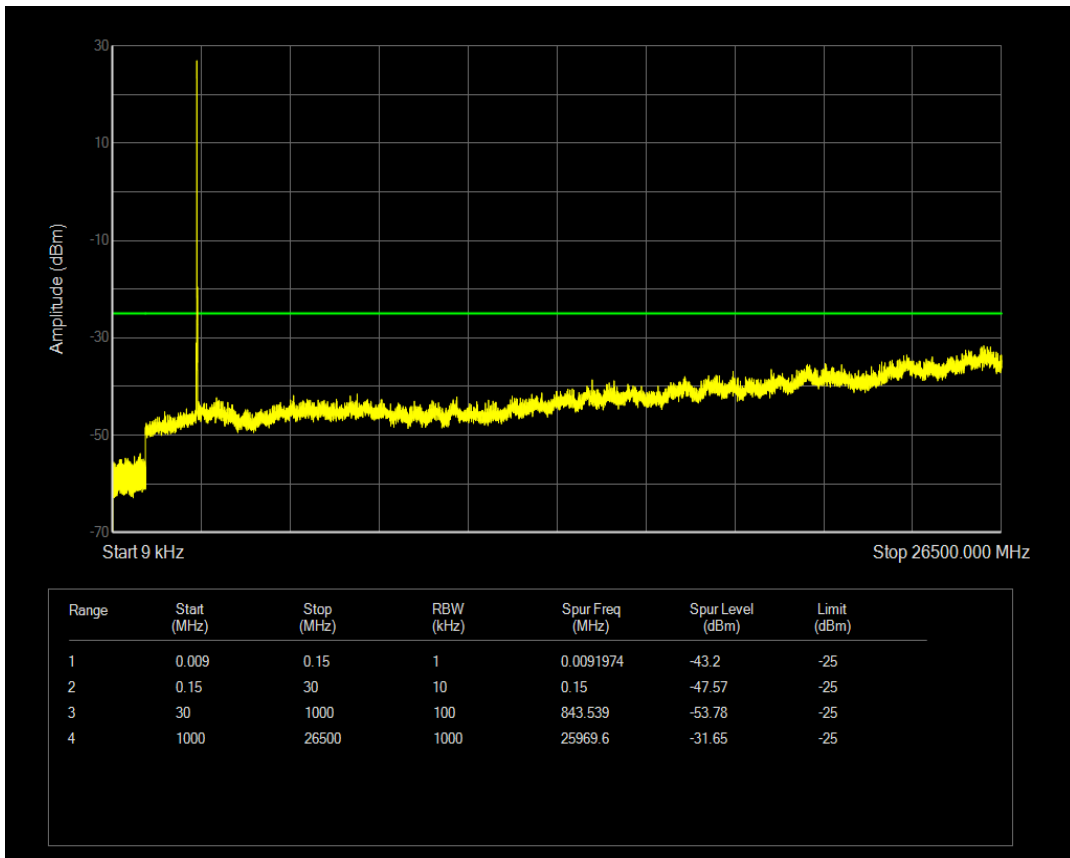

Band7 QPSK BW=5MHz Channel=21425 RB Size=25 Position=#0

Band7 QAM16 BW=5MHz Channel=21425 RB Size=1 Position=#0

Band7 QAM16 BW=5MHz Channel=21425 RB Size=25 Position=#0

Band7 QPSK BW=10MHz Channel=20800 RB Size=1 Position=#0

Band7 QAM16 BW=10MHz Channel=20800 RB Size=1 Position=#0

Band7 QPSK BW=10MHz Channel=20800 RB Size=50 Position=#0

Band7 QPSK BW=10MHz Channel=21100 RB Size=1 Position=#0

Band7 QAM16 BW=10MHz Channel=20800 RB Size=50 Position=#0