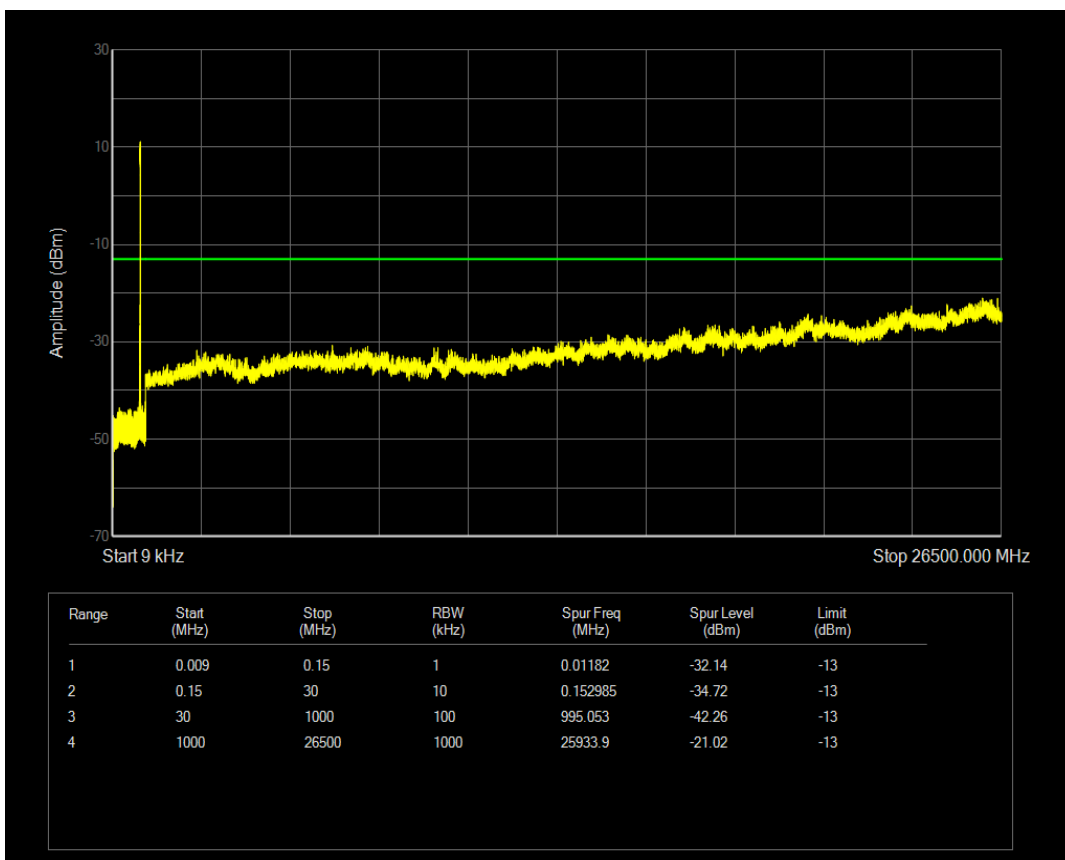

Band5 QAM16 BW=10MHz Channel=20525 RB Size=1 Position=#0

Band5 QPSK BW=10MHz Channel=20525 RB Size=50 Position=#0

Band5 QAM16 BW=10MHz Channel=20525 RB Size=50 Position=#0

Band5 QPSK BW=10MHz Channel=20600 RB Size=1 Position=#0

Band5 QPSK BW=10MHz Channel=20600 RB Size=50 Position=#0

Band5 QAM16 BW=10MHz Channel=20600 RB Size=1 Position=#0

Band5 QAM16 BW=10MHz Channel=20600 RB Size=50 Position=#0

Band7 QPSK BW=5MHz Channel=20775 RB Size=1 Position=#0