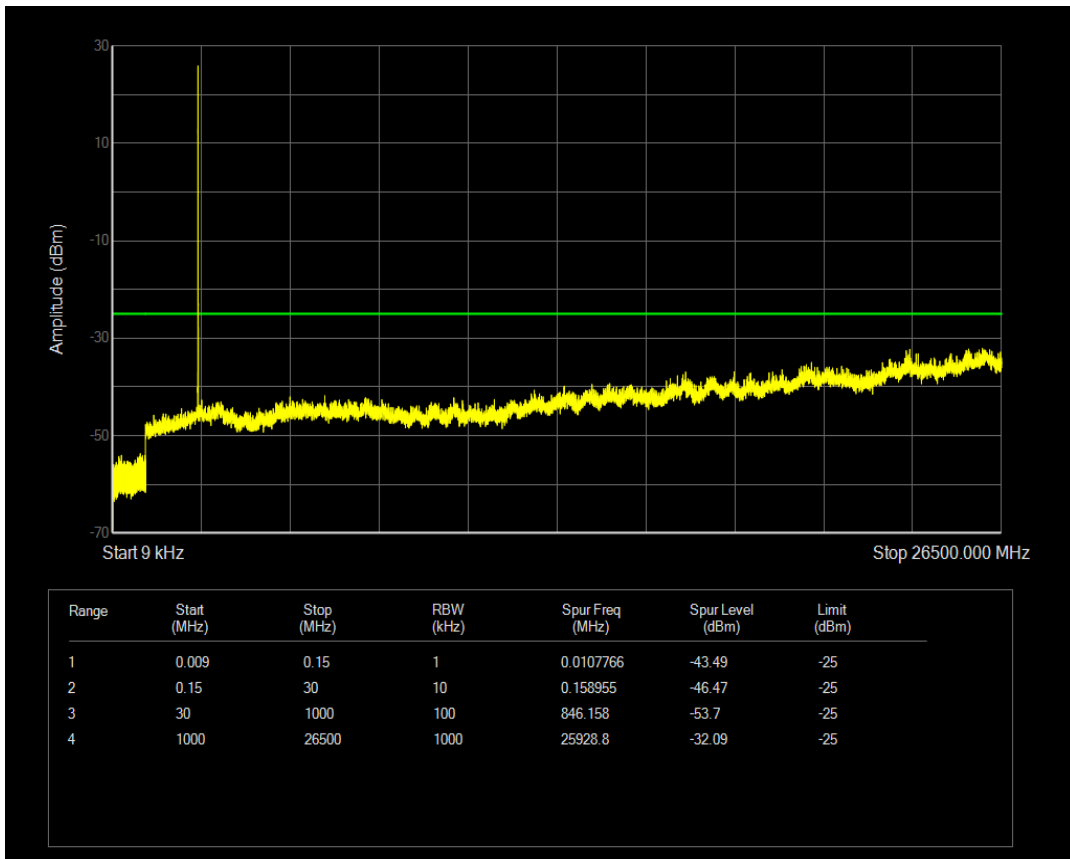

Band7 QPSK BW=5MHz Channel=21100 RB Size=1 Position=#0

Band7 QAM16 BW=5MHz Channel=21100 RB Size=1 Position=#0

Band7 QAM16 BW=5MHz Channel=21100 RB Size=25 Position=#0

Band7 QPSK BW=5MHz Channel=21425 RB Size=1 Position=#0