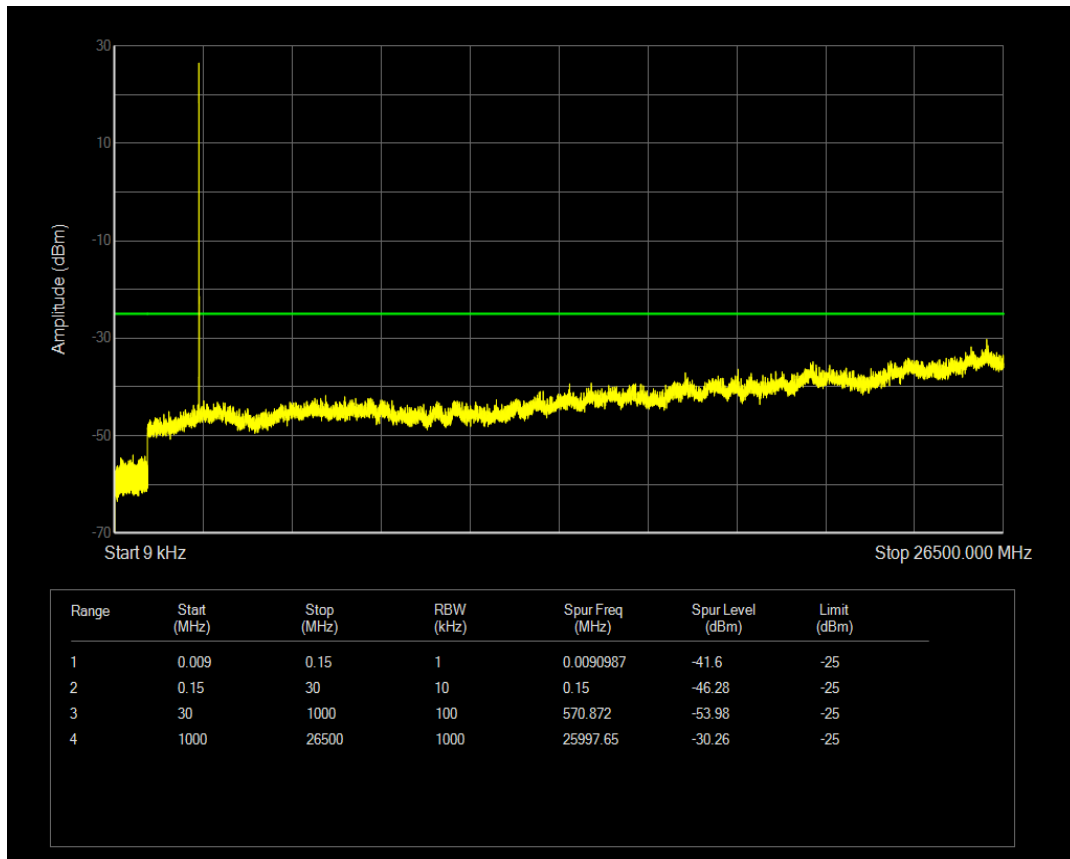

Band7 QAM16 BW=5MHz Channel=21100 RB Size=1 Position=#0

Band7 QAM16 BW=5MHz Channel=21100 RB Size=25 Position=#0