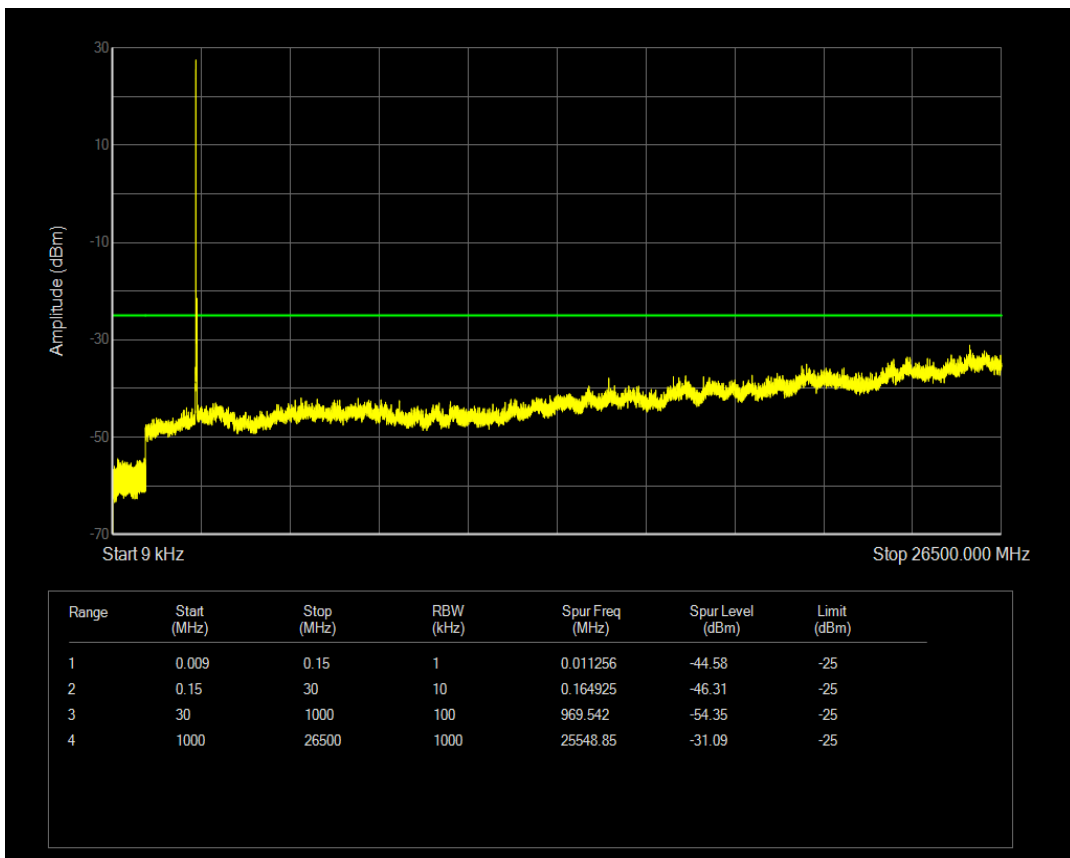

Band7 QPSK BW=20MHz Channel=20850 RB Size=1 Position=#0

Band7 QAM16 BW=15MHz Channel=21375 RB Size=75 Position=#0