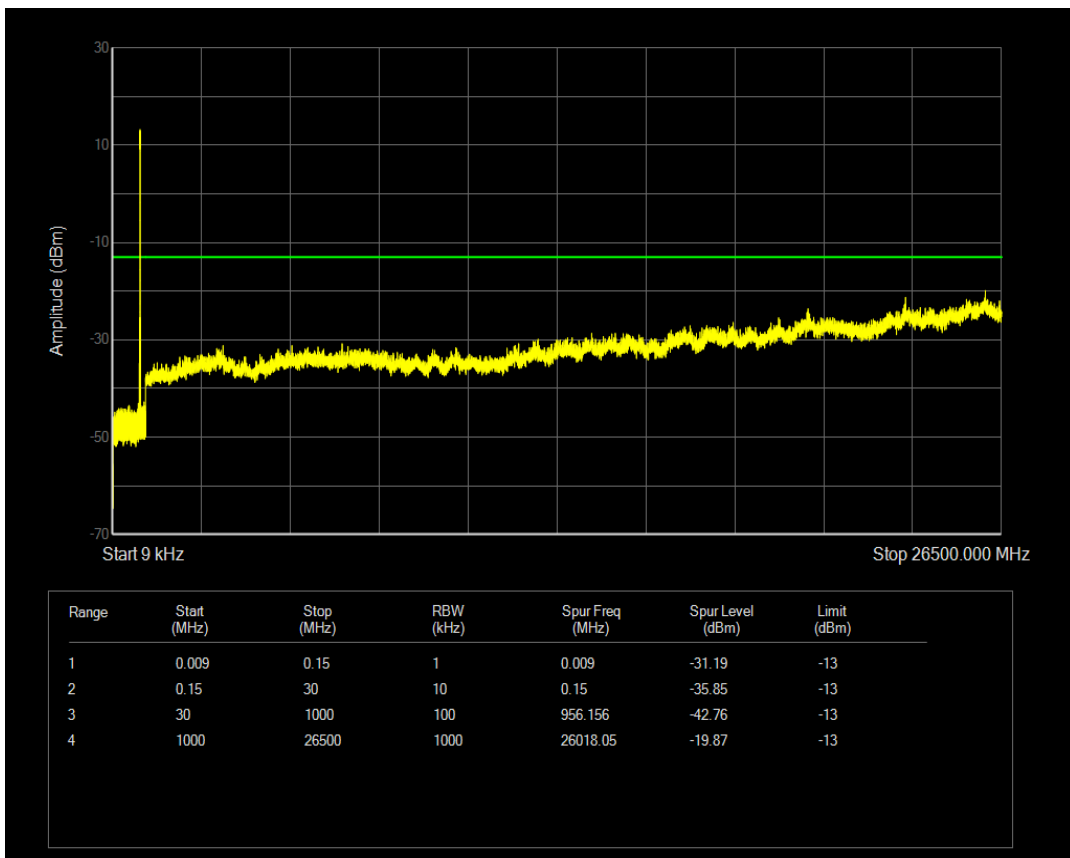

Band5 QAM16 BW=5MHz Channel=20525 RB Size=25 Position=#0

Band5 QPSK BW=5MHz Channel=20625 RB Size=1 Position=#0