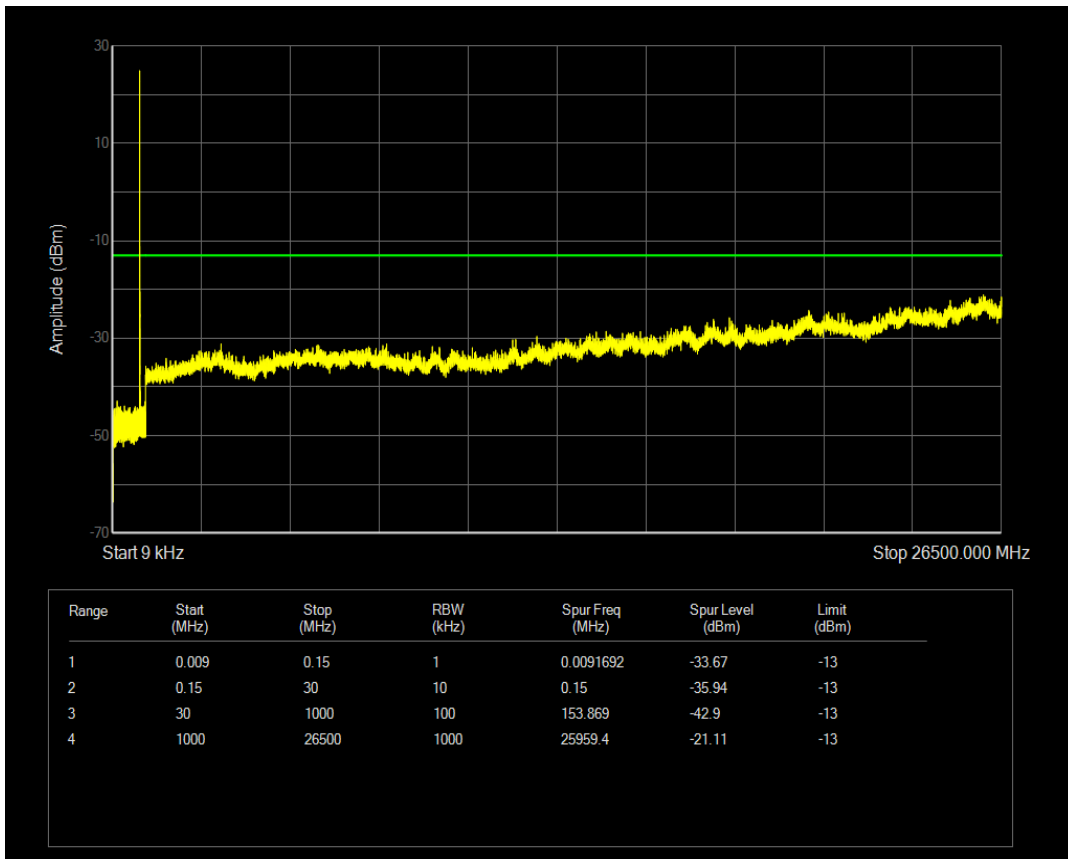

Band4 QPSK BW=20MHz Channel=20300 RB Size=100 Position=#0

Band4 QAM16 BW=20MHz Channel=20300 RB Size=1 Position=#0

Band4 QAM16 BW=20MHz Channel=20300 RB Size=100 Position=#0

Band5 QPSK BW=1.4MHz Channel=20407 RB Size=1 Position=#0

Band5 QPSK BW=1.4MHz Channel=20407 RB Size=6 Position=#0

Band5 QAM16 BW=1.4MHz Channel=20407 RB Size=1 Position=#0

Band5 QAM16 BW=1.4MHz Channel=20407 RB Size=6 Position=#0

Band5 QPSK BW=1.4MHz Channel=20525 RB Size=6 Position=#0