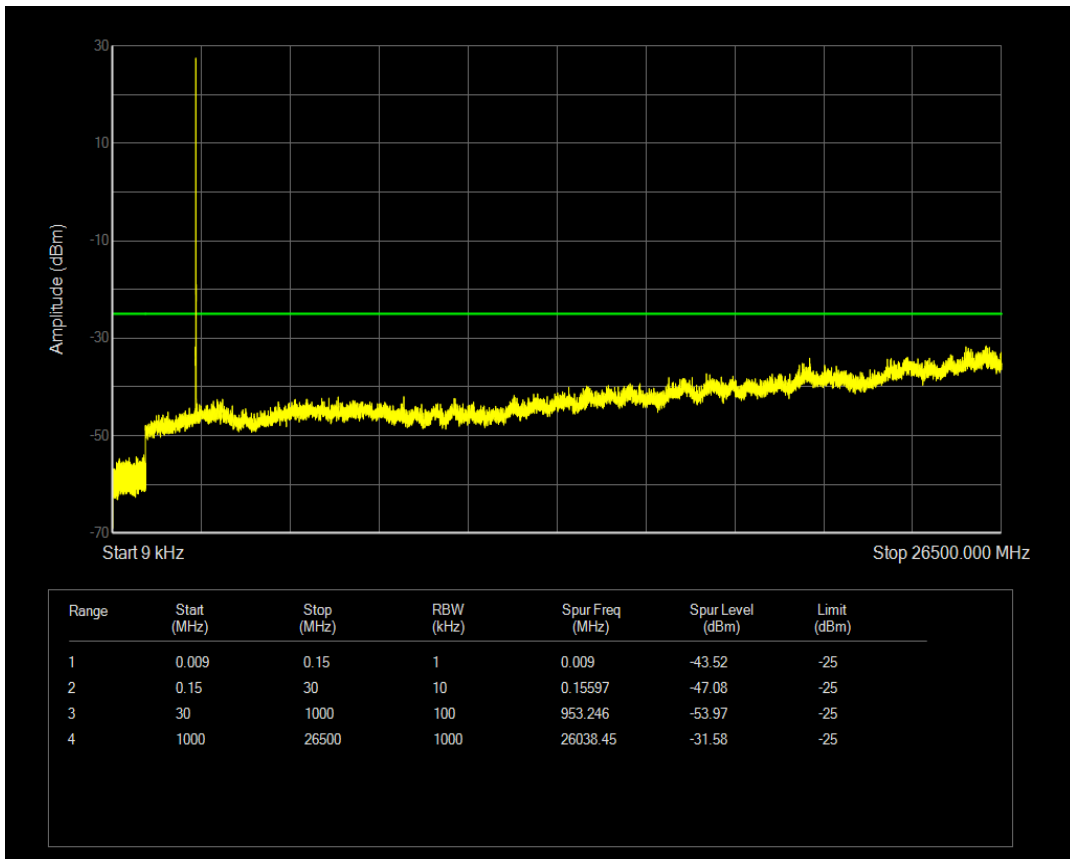

Band5 QPSK BW=10MHz Channel=20600 RB Size=50 Position=#0

Band5 QAM16 BW=10MHz Channel=20600 RB Size=1 Position=#0

Band5 QAM16 BW=10MHz Channel=20600 RB Size=50 Position=#0

Band7 QPSK BW=5MHz Channel=20775 RB Size=1 Position=#0