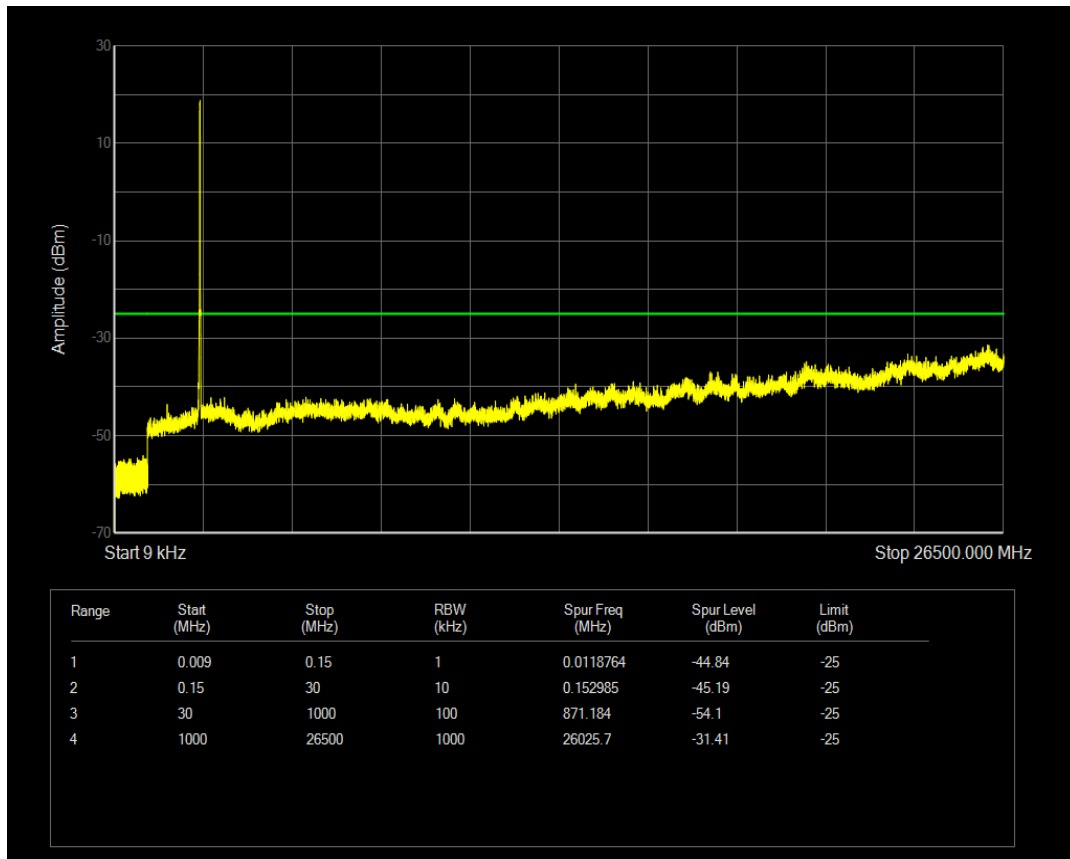

Band7 QAM16 BW=15MHz Channel=21100 RB Size=1 Position=#0

Band7 QPSK BW=15MHz Channel=21100 RB Size=75 Position=#0

Band7 QAM16 BW=15MHz Channel=21100 RB Size=75 Position=#0

Band7 QPSK BW=15MHz Channel=21375 RB Size=75 Position=#0