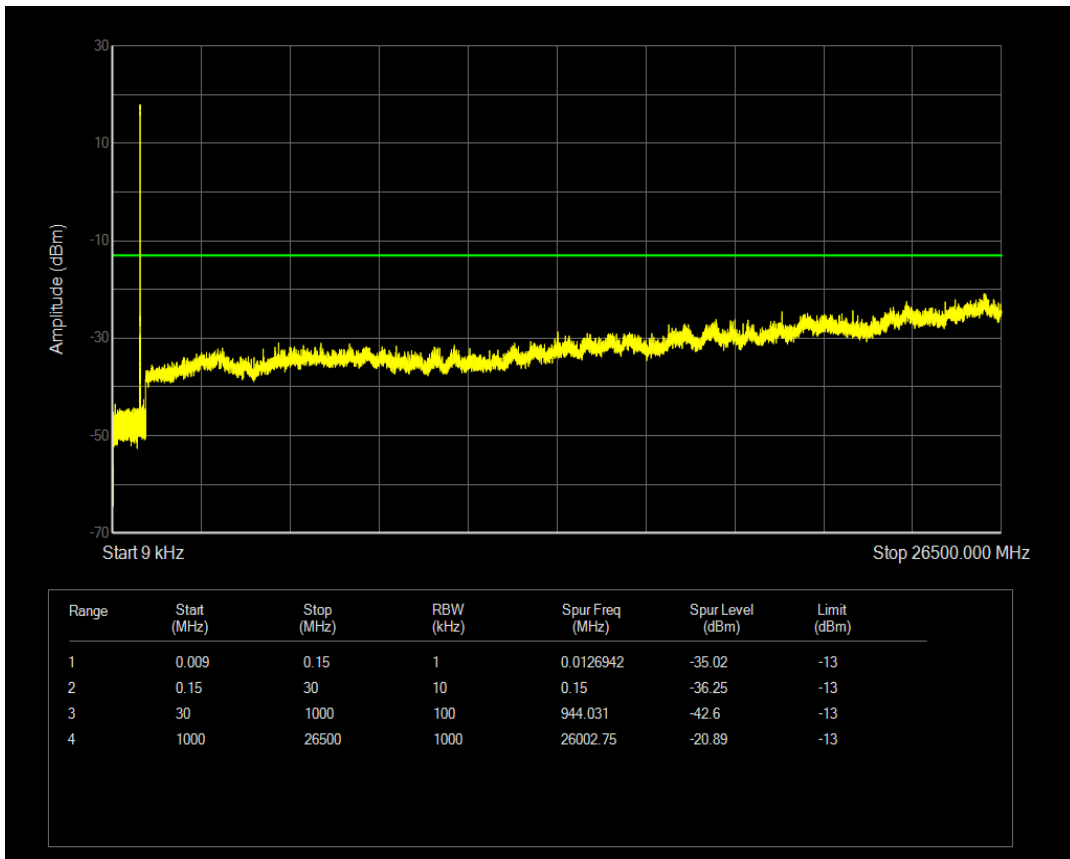

Band5 QPSK BW=1.4MHz Channel=20525 RB Size=1 Position=#0

Band5 QAM16 BW=1.4MHz Channel=20525 RB Size=1 Position=#0

Band5 QPSK BW=1.4MHz Channel=20643 RB Size=1 Position=#0

Band5 QAM16 BW=1.4MHz Channel=20525 RB Size=6 Position=#0