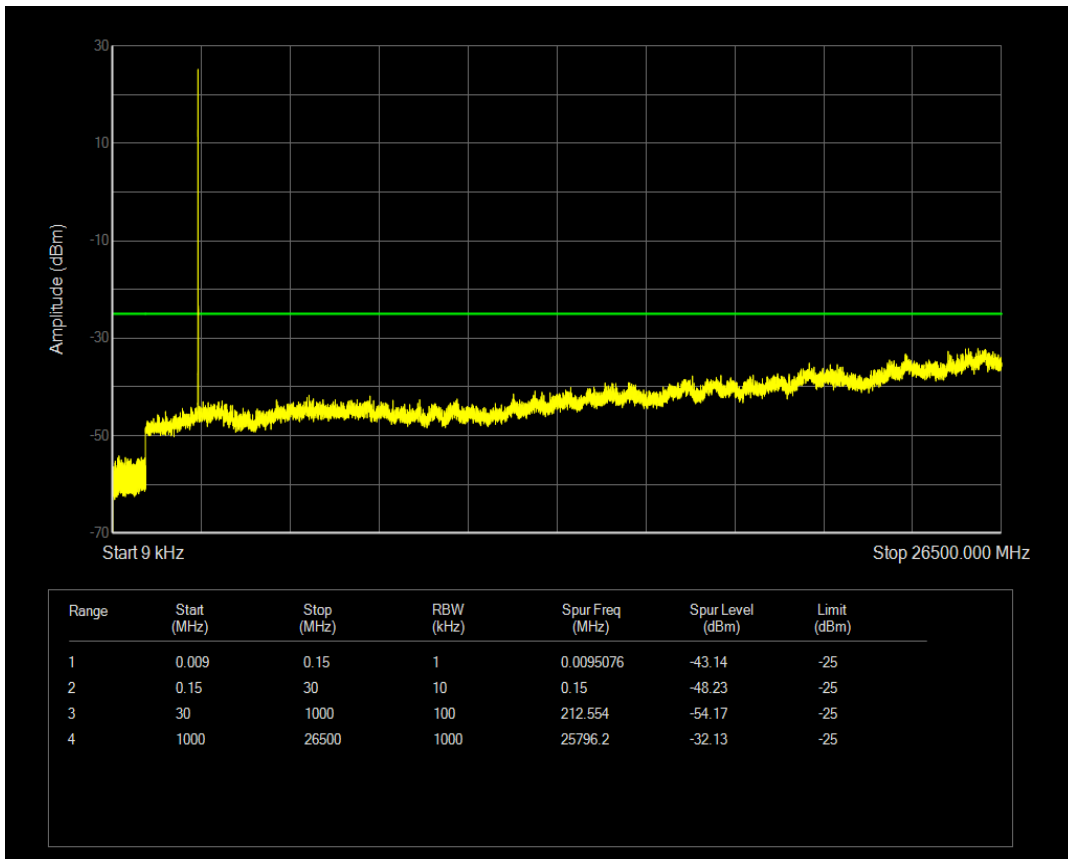

Band7 QAM16 BW=5MHz Channel=21425 RB Size=1 Position=#0

Band7 QAM16 BW=5MHz Channel=21425 RB Size=25 Position=#0