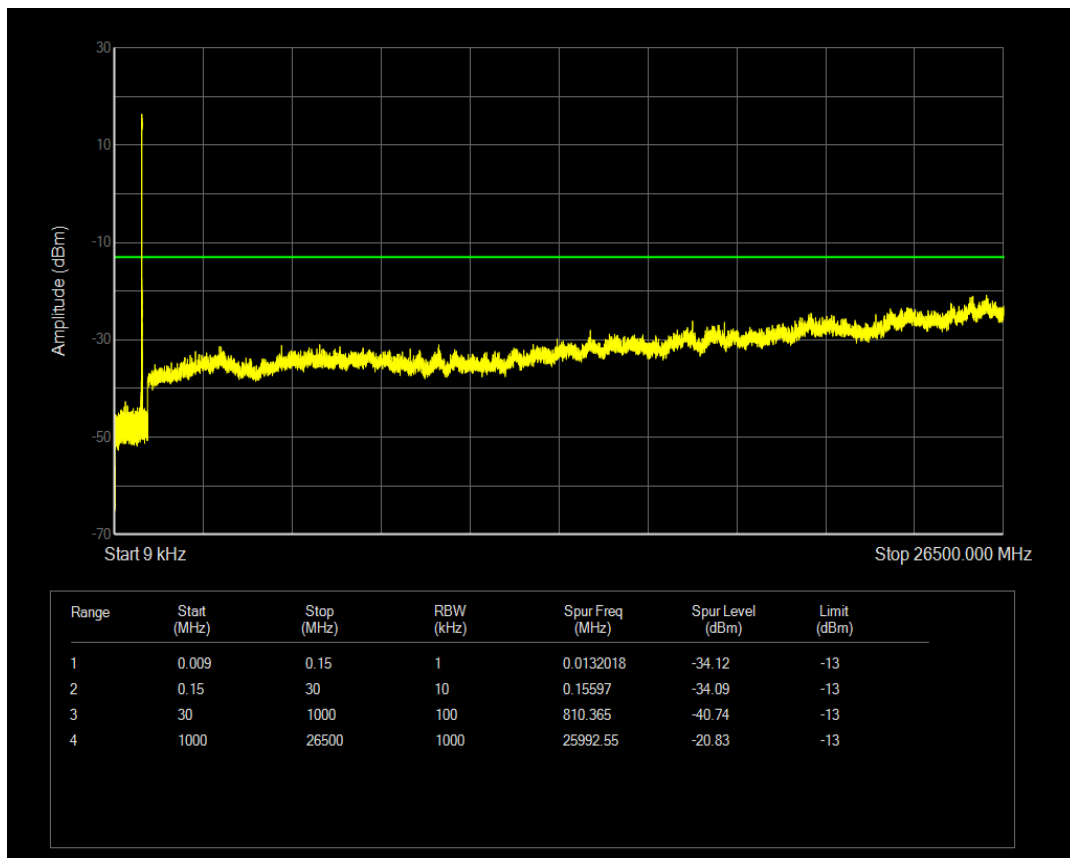

Band5 QAM16 BW=3MHz Channel=20415 RB Size=15 Position=#0

Band5 QPSK BW=3MHz Channel=20525 RB Size=1 Position=#0