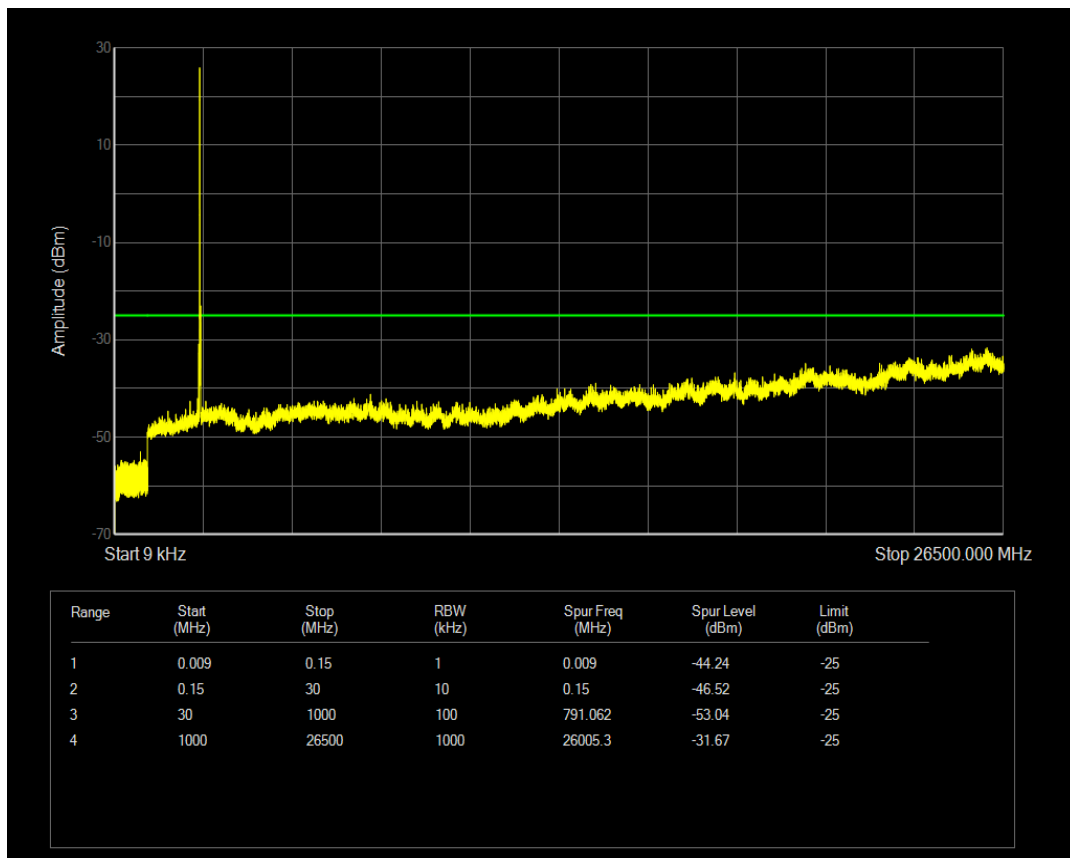

Band7 QPSK BW=15MHz Channel=21375 RB Size=1 Position=#0

Band7 QAM16 BW=15MHz Channel=21375 RB Size=1 Position=#0