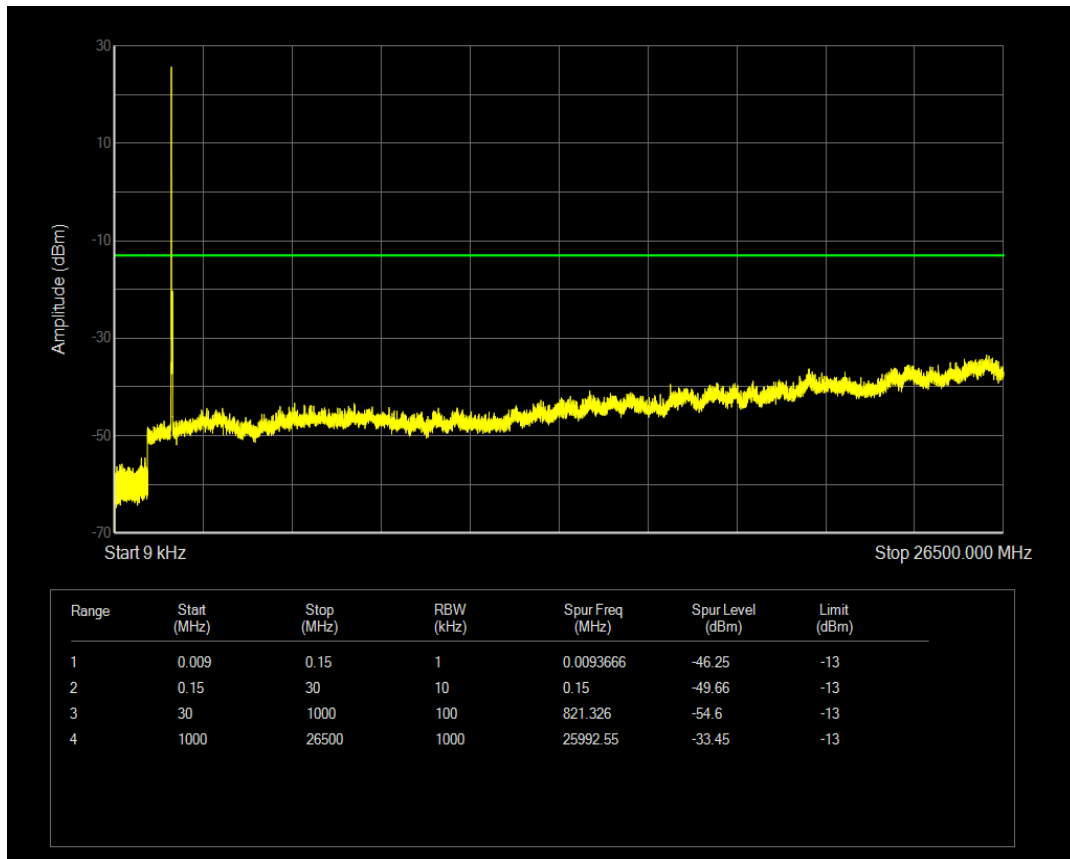

Band4 QPSK BW=15MHz Channel=20325 RB Size=1 Position=#0

Band4 QAM16 BW=15MHz Channel=20325 RB Size=1 Position=#0

Band4 QAM16 BW=15MHz Channel=20325 RB Size=75 Position=#0

Band4 QPSK BW=20MHz Channel=20050 RB Size=1 Position=#0

Band4 QAM16 BW=20MHz Channel=20050 RB Size=1 Position=#0

Band4 QPSK BW=20MHz Channel=20050 RB Size=100 Position=#0

Band4 QAM16 BW=20MHz Channel=20050 RB Size=100 Position=#0

Band4 QPSK BW=20MHz Channel=20175 RB Size=100 Position=#0