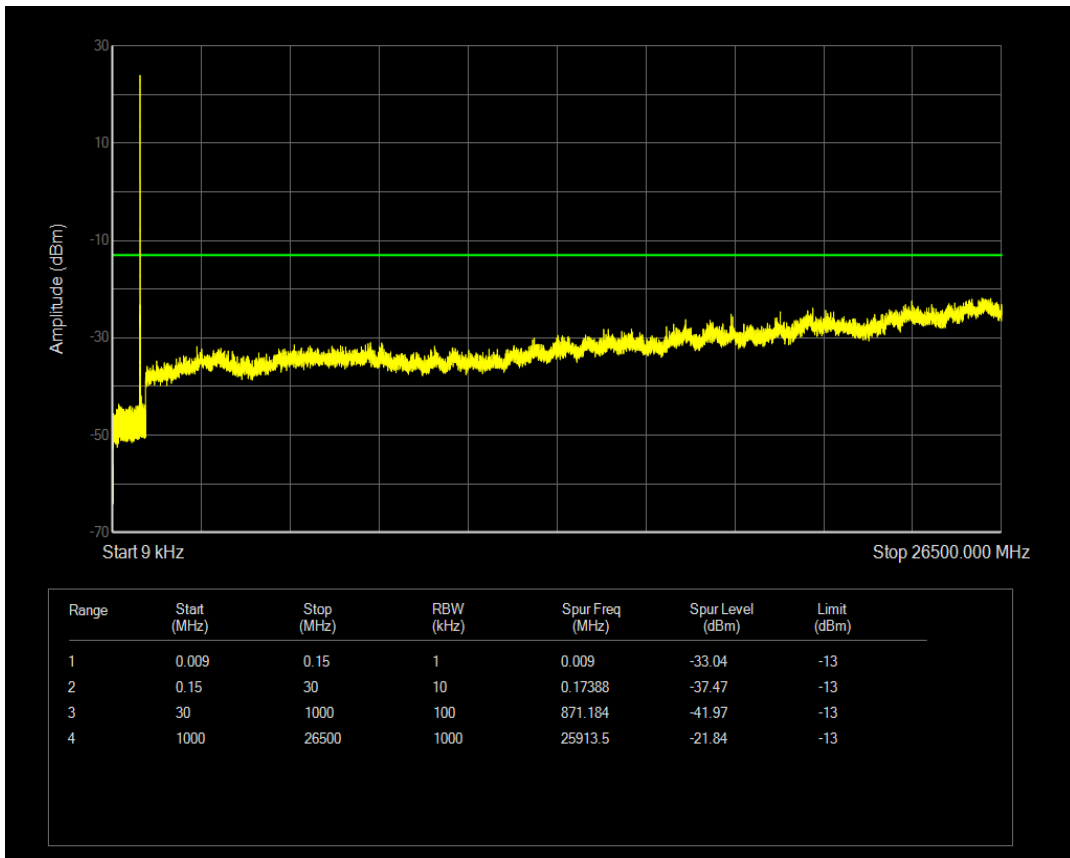

Band4 QPSK BW=20MHz Channel=20300 RB Size=100 Position=#0

Band4 QAM16 BW=20MHz Channel=20300 RB Size=1 Position=#0

Band4 QAM16 BW=20MHz Channel=20300 RB Size=100 Position=#0

Band5 QPSK BW=1.4MHz Channel=20407 RB Size=1 Position=#0

Band5 QPSK BW=1.4MHz Channel=20407 RB Size=6 Position=#0

Band5 QAM16 BW=1.4MHz Channel=20407 RB Size=1 Position=#0

Band5 QAM16 BW=1.4MHz Channel=20407 RB Size=6 Position=#0

Band5 QPSK BW=1.4MHz Channel=20525 RB Size=6 Position=#0

Band5 QPSK BW=1.4MHz Channel=20525 RB Size=1 Position=#0

Band5 QAM16 BW=1.4MHz Channel=20525 RB Size=1 Position=#0

Band5 QPSK BW=1.4MHz Channel=20643 RB Size=1 Position=#0

Band5 QAM16 BW=1.4MHz Channel=20525 RB Size=6 Position=#0