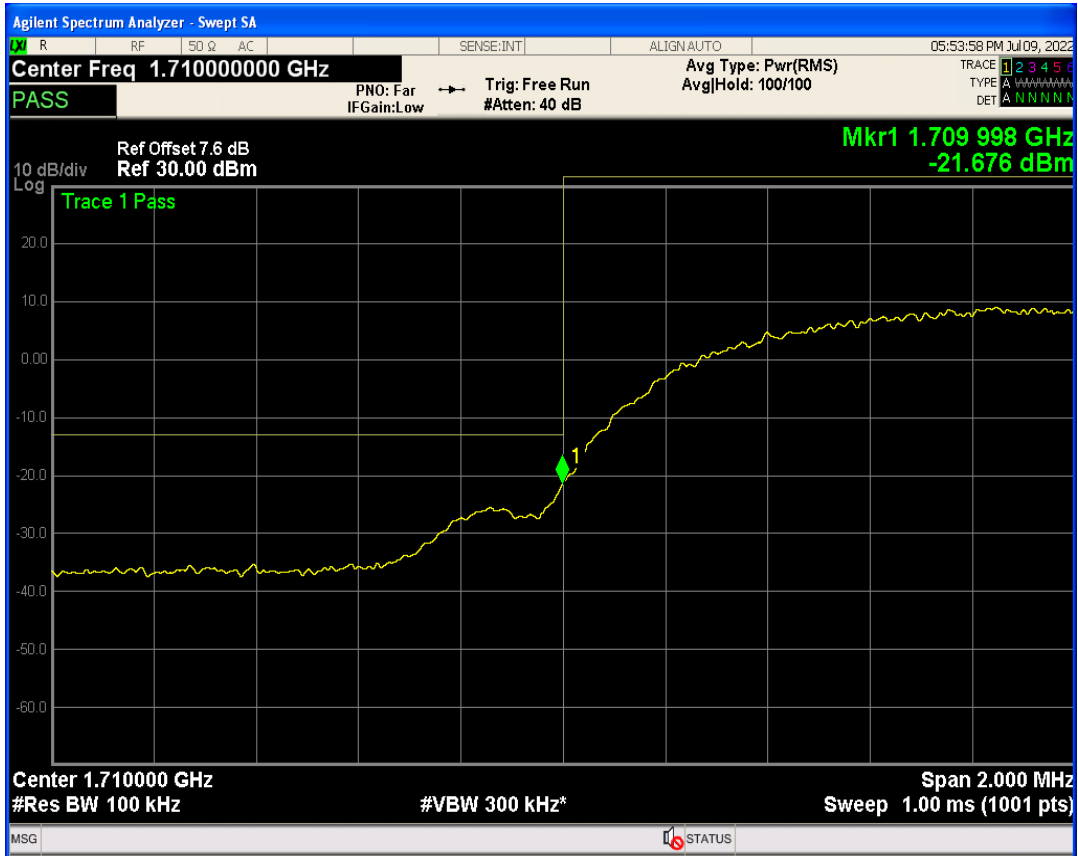

WCDMA Band5 Channel=4233

05 Band edge

Band	Channel	Frequency (MHz)	Spur Freq (MHz)	Spur Level (dBm)	Limit (dBm)	Verdict
WCDMA Band2	9262	1852.4	1850.00	-21.82	-13	PASS
WCDMA Band2	9538	1907.6	1910.00	-20.47	-13	PASS
WCDMA Band4	1312	1712.4	1710.00	-21.67	-13	PASS
WCDMA Band4	1513	1752.6	1755.00	-21.70	-13	PASS
WCDMA Band5	4132	826.4	824.00	-20.67	-13	PASS
WCDMA Band5	4233	846.6	849.00	-22.14	-13	PASS

WCDMA Band2 Channel=9262

WCDMA Band2 Channel=9538

WCDMA Band4 Channel=1312

WCDMA Band4 Channel=1513

WCDMA Band5 Channel=4233

WCDMA Band5 Channel=4132

06 Out-of-band emissions

Band	Channel	Frequency (MHz)	Spur Freq (MHz)	Spur Level (dBm)	Limit (dBm)	Verdict
WCDMA Band2	9262	1852.4	19940.09	-23.11	-13	PASS
WCDMA Band2	9400	1880	17828.76	-23.54	-13	PASS
WCDMA Band2	9538	1907.6	17920.12	-23.51	-13	PASS
WCDMA Band4	1312	1712.4	19921.62	-24.21	-13	PASS
WCDMA Band4	1413	1732.6	19976.04	-23.88	-13	PASS
WCDMA Band4	1513	1752.6	19967.05	-24.22	-13	PASS
WCDMA Band5	4132	826.4	3125.93	-30.07	-13	PASS
WCDMA Band5	4182	836.4	7666.02	-29.08	-13	PASS
WCDMA Band5	4233	846.6	2515.77	-30.06	-13	PASS