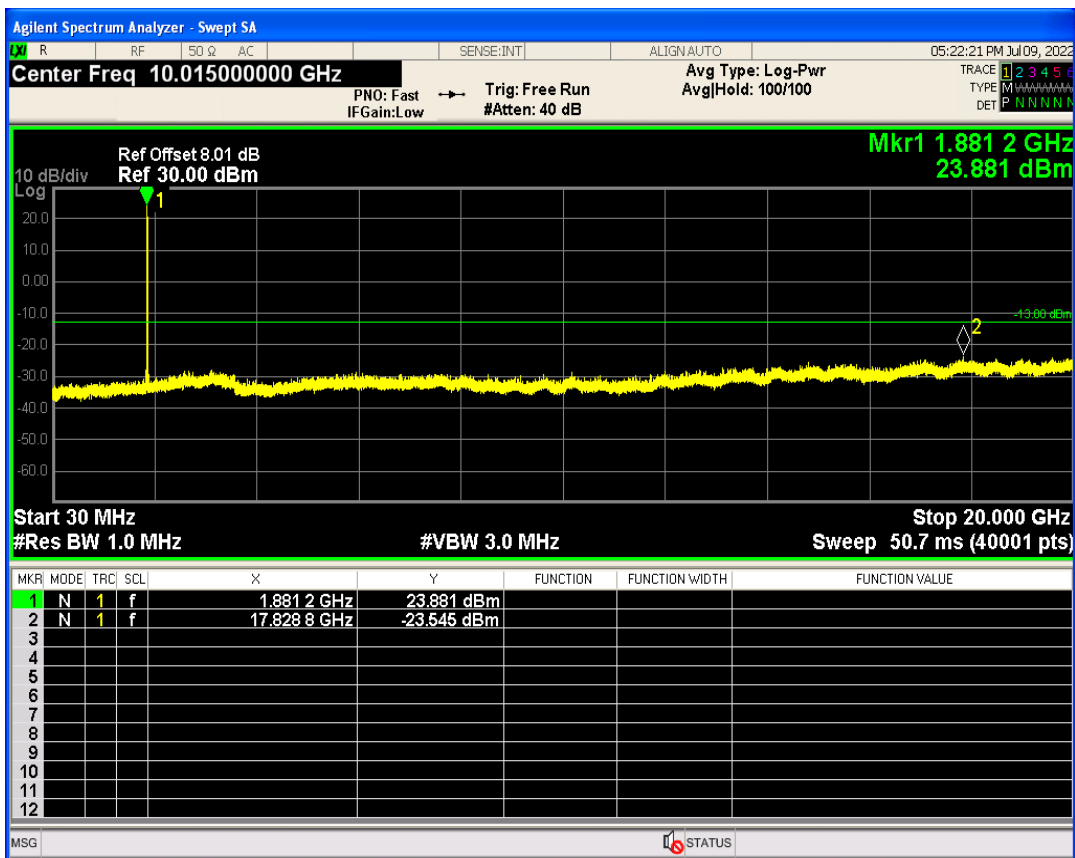

WCDMA Band2 Channel=9262

WCDMA Band2 Channel=9538

WCDMA Band4 Channel=1312

WCDMA Band4 Channel=1513

WCDMA Band5 Channel=4233

WCDMA Band5 Channel=4132

06 Out-of-band emissions

Band	Channel	Frequency (MHz)	Spur Freq (MHz)	Spur Level (dBm)	Limit (dBm)	Verdict
WCDMA Band2	9262	1852.4	19940.09	-23.11	-13	PASS
WCDMA Band2	9400	1880	17828.76	-23.54	-13	PASS
WCDMA Band2	9538	1907.6	17920.12	-23.51	-13	PASS
WCDMA Band4	1312	1712.4	19921.62	-24.21	-13	PASS
WCDMA Band4	1413	1732.6	19976.04	-23.88	-13	PASS
WCDMA Band4	1513	1752.6	19967.05	-24.22	-13	PASS
WCDMA Band5	4132	826.4	3125.93	-30.07	-13	PASS
WCDMA Band5	4182	836.4	7666.02	-29.08	-13	PASS
WCDMA Band5	4233	846.6	2515.77	-30.06	-13	PASS

WCDMA Band2 Channel=9262

WCDMA Band2 Channel=9538

WCDMA Band2 Channel=9400

WCDMA Band4 Channel=1312

WCDMA Band4 Channel=1513

WCDMA Band4 Channel=1413

WCDMA Band5 Channel=4182

WCDMA Band5 Channel=4132