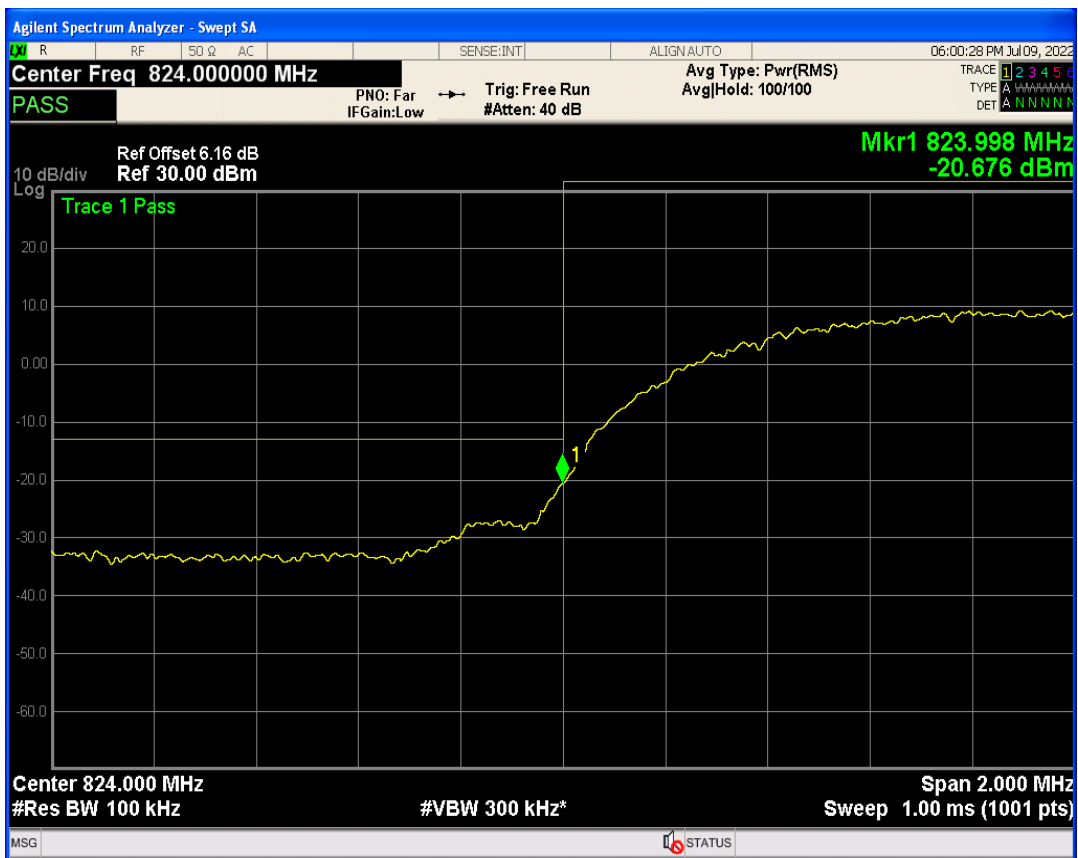

WCDMA Band2 Channel=9262

WCDMA Band2 Channel=9538

WCDMA Band4 Channel=1312

WCDMA Band4 Channel=1513

WCDMA Band5 Channel=4233

WCDMA Band5 Channel=4132

06 Out-of-band emissions

Band	Channel	Frequency (MHz)	Spur Freq (MHz)	Spur Level (dBm)	Limit (dBm)	Verdict
WCDMA Band2	9262	1852.4	19940.09	-23.11	-13	PASS
WCDMA Band2	9400	1880	17828.76	-23.54	-13	PASS
WCDMA Band2	9538	1907.6	17920.12	-23.51	-13	PASS
WCDMA Band4	1312	1712.4	19921.62	-24.21	-13	PASS
WCDMA Band4	1413	1732.6	19976.04	-23.88	-13	PASS
WCDMA Band4	1513	1752.6	19967.05	-24.22	-13	PASS
WCDMA Band5	4132	826.4	3125.93	-30.07	-13	PASS
WCDMA Band5	4182	836.4	7666.02	-29.08	-13	PASS
WCDMA Band5	4233	846.6	2515.77	-30.06	-13	PASS

WCDMA Band2 Channel=9262

WCDMA Band2 Channel=9538

WCDMA Band2 Channel=9400

WCDMA Band4 Channel=1312

WCDMA Band4 Channel=1513

WCDMA Band4 Channel=1413

WCDMA Band5 Channel=4182

WCDMA Band5 Channel=4132