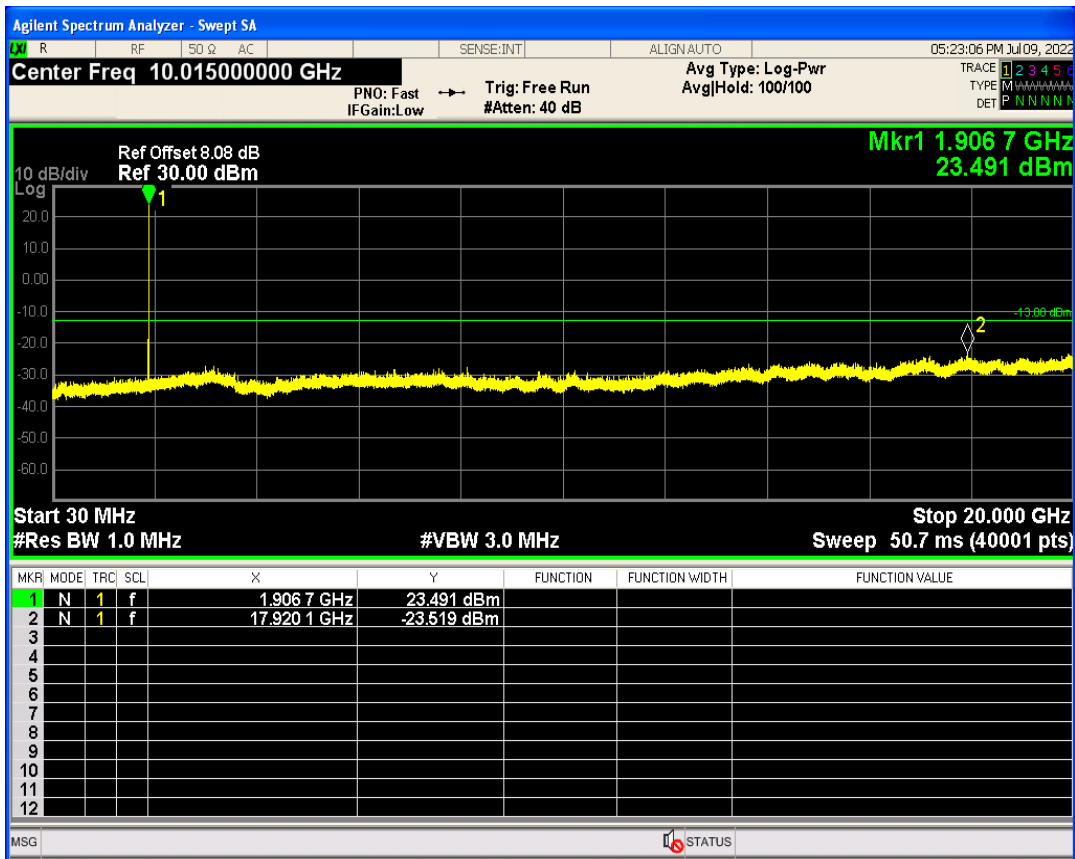

WCDMA Band2 Channel=9262

WCDMA Band2 Channel=9538

WCDMA Band4 Channel=1312

WCDMA Band4 Channel=1513

WCDMA Band5 Channel=4233

WCDMA Band5 Channel=4132

06 Out-of-band emissions

Band	Channel	Frequency (MHz)	Spur Freq (MHz)	Spur Level (dBm)	Limit (dBm)	Verdict
WCDMA Band2	9262	1852.4	19940.09	-23.11	-13	PASS
WCDMA Band2	9400	1880	17828.76	-23.54	-13	PASS
WCDMA Band2	9538	1907.6	17920.12	-23.51	-13	PASS
WCDMA Band4	1312	1712.4	19921.62	-24.21	-13	PASS
WCDMA Band4	1413	1732.6	19976.04	-23.88	-13	PASS
WCDMA Band4	1513	1752.6	19967.05	-24.22	-13	PASS
WCDMA Band5	4132	826.4	3125.93	-30.07	-13	PASS
WCDMA Band5	4182	836.4	7666.02	-29.08	-13	PASS
WCDMA Band5	4233	846.6	2515.77	-30.06	-13	PASS

WCDMA Band2 Channel=9262

WCDMA Band2 Channel=9538

WCDMA Band2 Channel=9400

WCDMA Band4 Channel=1312

WCDMA Band4 Channel=1513

WCDMA Band4 Channel=1413

WCDMA Band5 Channel=4182

WCDMA Band5 Channel=4132