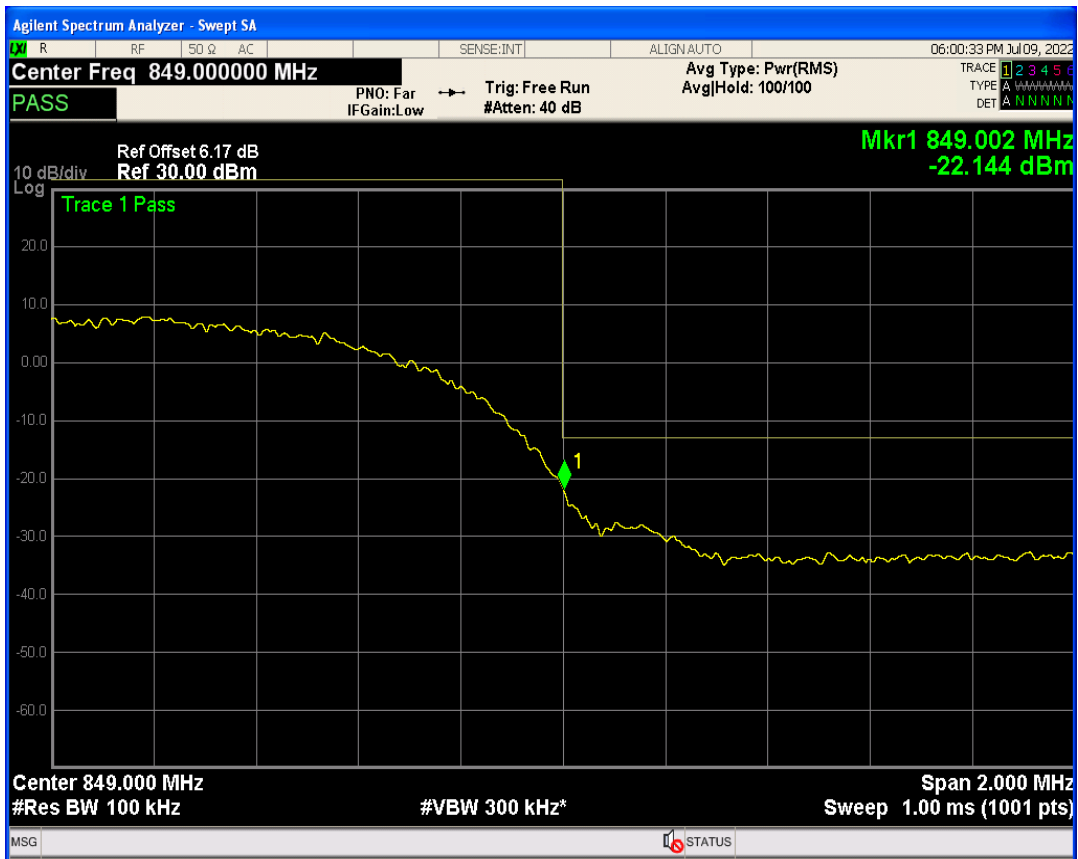

WCDMA Band2 Channel=9262

WCDMA Band2 Channel=9538

WCDMA Band4 Channel=1312

WCDMA Band4 Channel=1513

WCDMA Band5 Channel=4233

WCDMA Band5 Channel=4132

06 Out-of-band emissions

Band	Channel	Frequency (MHz)	Spur Freq (MHz)	Spur Level (dBm)	Limit (dBm)	Verdict
WCDMA Band2	9262	1852.4	19940.09	-23.11	-13	PASS
WCDMA Band2	9400	1880	17828.76	-23.54	-13	PASS
WCDMA Band2	9538	1907.6	17920.12	-23.51	-13	PASS
WCDMA Band4	1312	1712.4	19921.62	-24.21	-13	PASS
WCDMA Band4	1413	1732.6	19976.04	-23.88	-13	PASS
WCDMA Band4	1513	1752.6	19967.05	-24.22	-13	PASS
WCDMA Band5	4132	826.4	3125.93	-30.07	-13	PASS
WCDMA Band5	4182	836.4	7666.02	-29.08	-13	PASS
WCDMA Band5	4233	846.6	2515.77	-30.06	-13	PASS

WCDMA Band2 Channel=9262

WCDMA Band2 Channel=9538

WCDMA Band2 Channel=9400

WCDMA Band4 Channel=1312

WCDMA Band4 Channel=1513

WCDMA Band4 Channel=1413

WCDMA Band5 Channel=4182

WCDMA Band5 Channel=4132