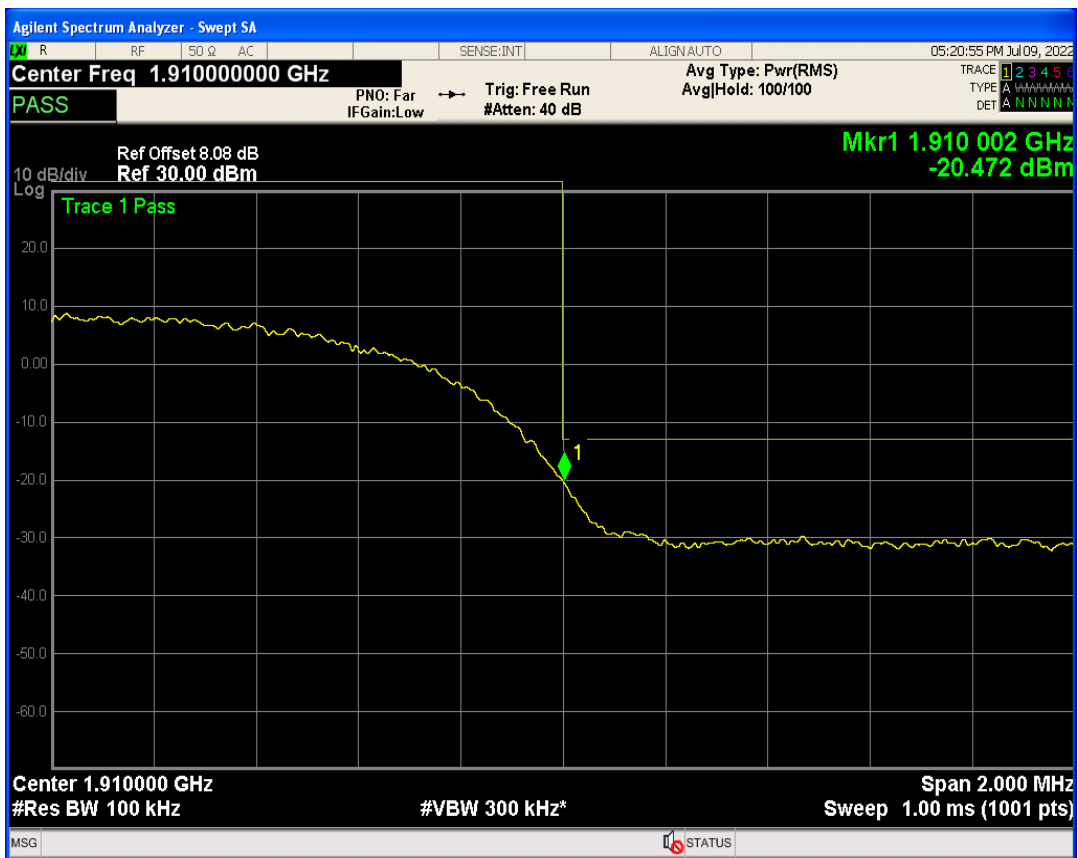

WCDMA Band2 Channel=9538