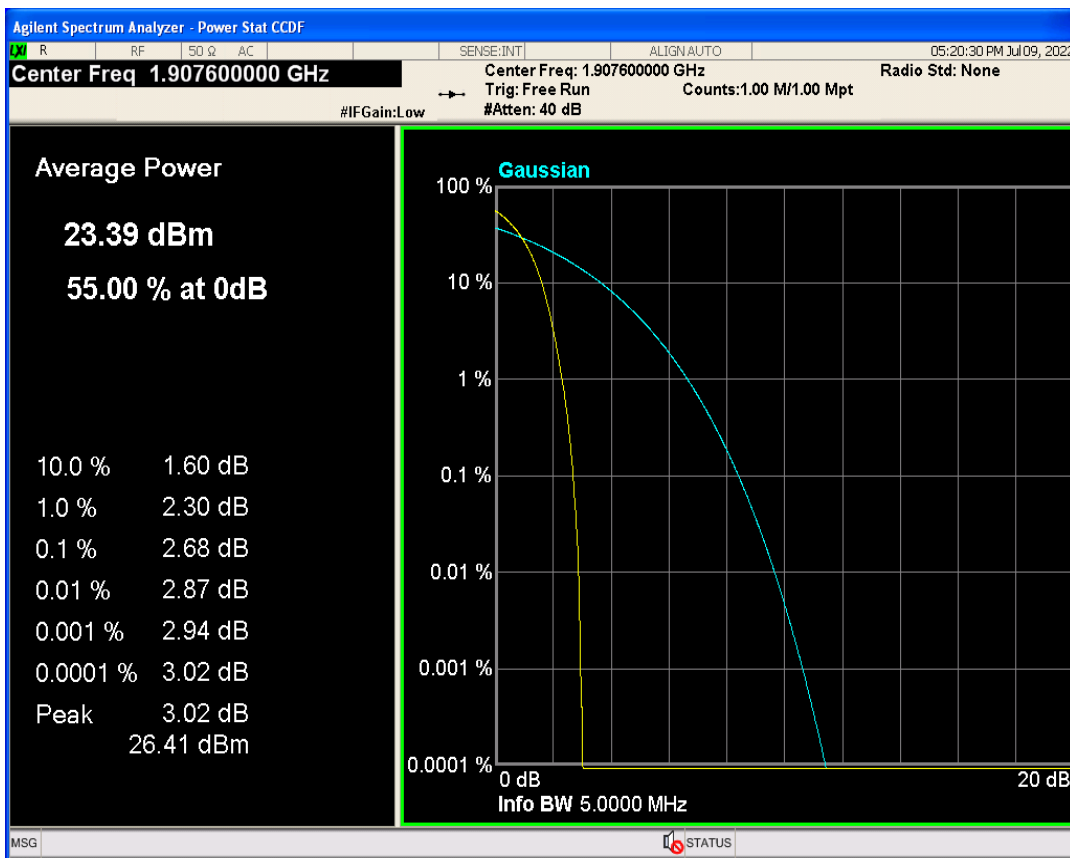

WCDMA Band2 Channel=9538