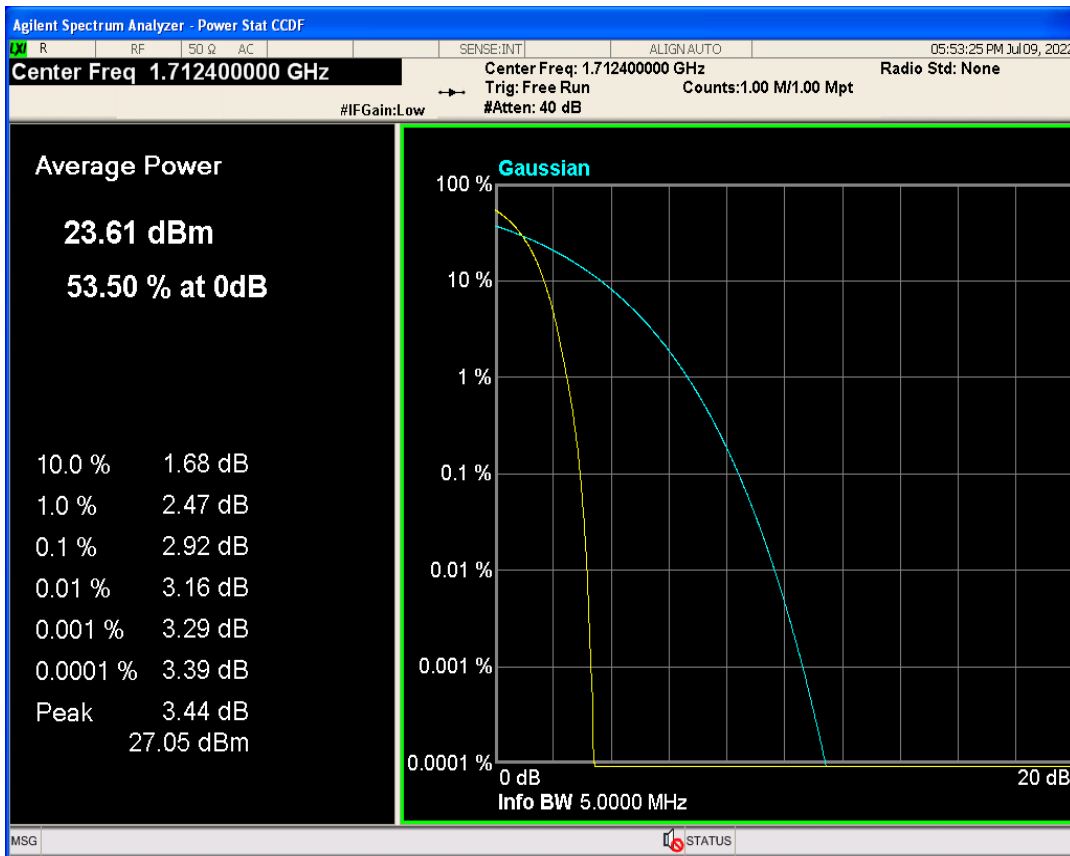

WCDMA Band2 Channel=9262

WCDMA Band2 Channel=9538

WCDMA Band2 Channel=9400

WCDMA Band4 Channel=1312

WCDMA Band4 Channel=1413

WCDMA Band4 Channel=1513

WCDMA Band5 Channel=4132

WCDMA Band5 Channel=4182