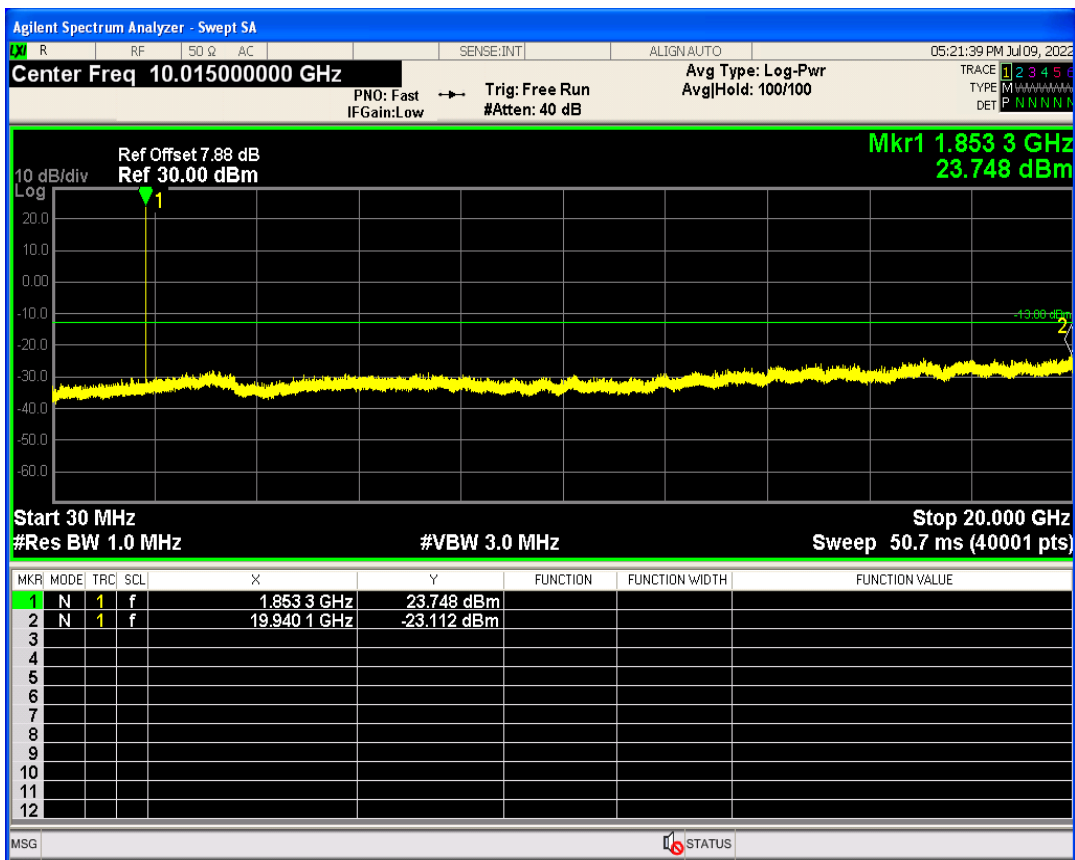

WCDMA Band2 Channel=9262

WCDMA Band2 Channel=9538

WCDMA Band4 Channel=1312

WCDMA Band4 Channel=1513

WCDMA Band5 Channel=4233

WCDMA Band5 Channel=4132

06 Out-of-band emissions

Band	Channel	Frequency (MHz)	Spur Freq (MHz)	Spur Level (dBm)	Limit (dBm)	Verdict
WCDMA Band2	9262	1852.4	19940.09	-23.11	-13	PASS
WCDMA Band2	9400	1880	17828.76	-23.54	-13	PASS
WCDMA Band2	9538	1907.6	17920.12	-23.51	-13	PASS
WCDMA Band4	1312	1712.4	19921.62	-24.21	-13	PASS
WCDMA Band4	1413	1732.6	19976.04	-23.88	-13	PASS
WCDMA Band4	1513	1752.6	19967.05	-24.22	-13	PASS
WCDMA Band5	4132	826.4	3125.93	-30.07	-13	PASS
WCDMA Band5	4182	836.4	7666.02	-29.08	-13	PASS
WCDMA Band5	4233	846.6	2515.77	-30.06	-13	PASS

WCDMA Band2 Channel=9262

WCDMA Band2 Channel=9538

WCDMA Band2 Channel=9400

WCDMA Band4 Channel=1312

WCDMA Band4 Channel=1513

WCDMA Band4 Channel=1413

WCDMA Band5 Channel=4182

WCDMA Band5 Channel=4132