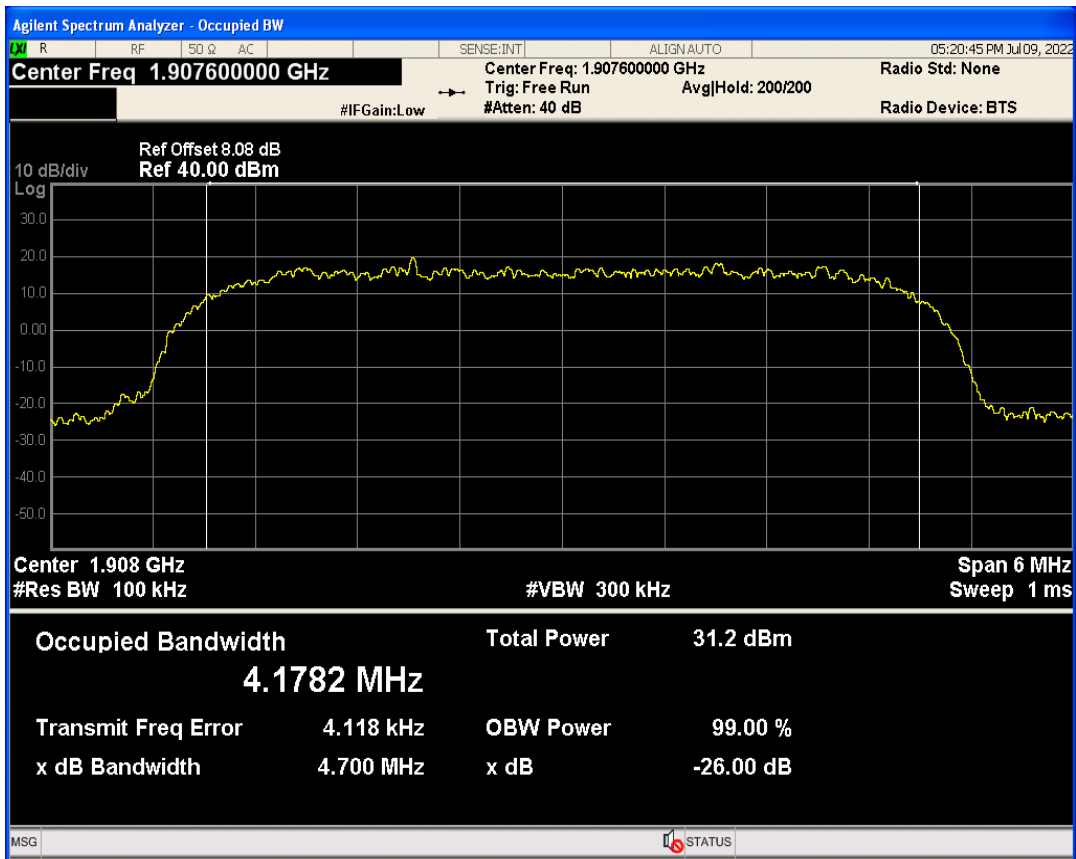

WCDMA Band2 Channel=9538