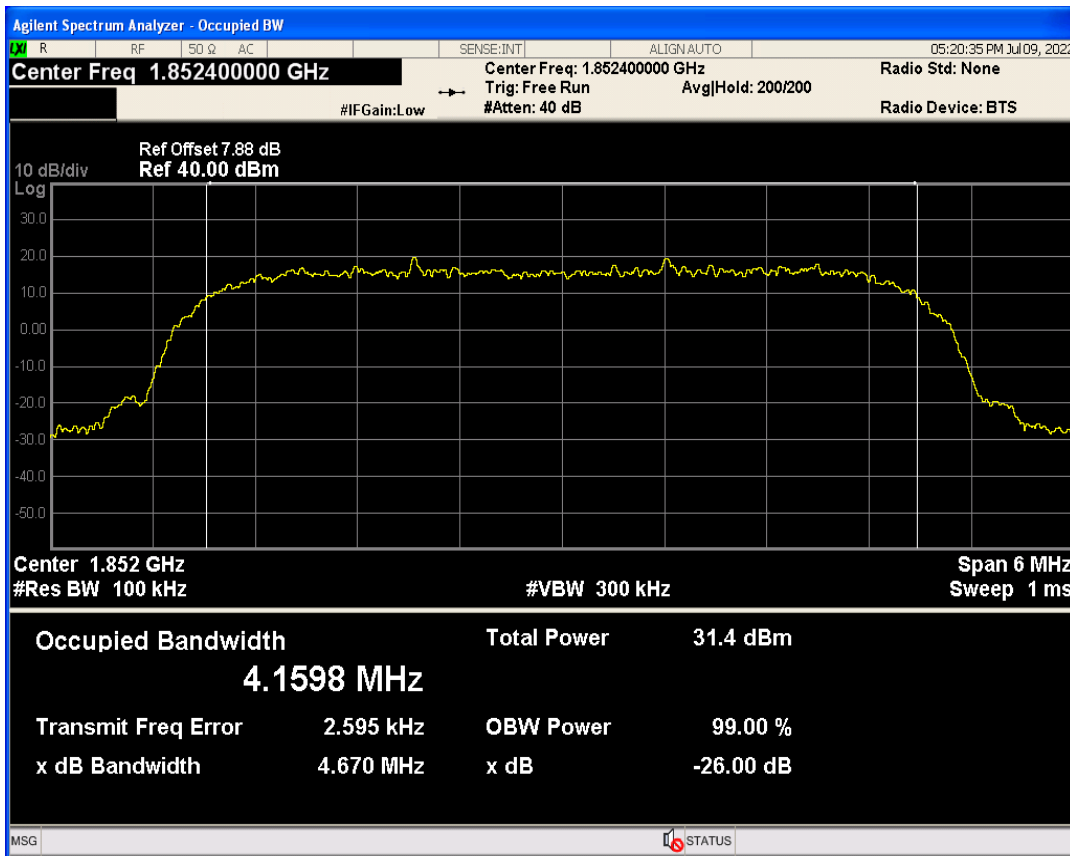

WCDMA Band2 Channel=9262