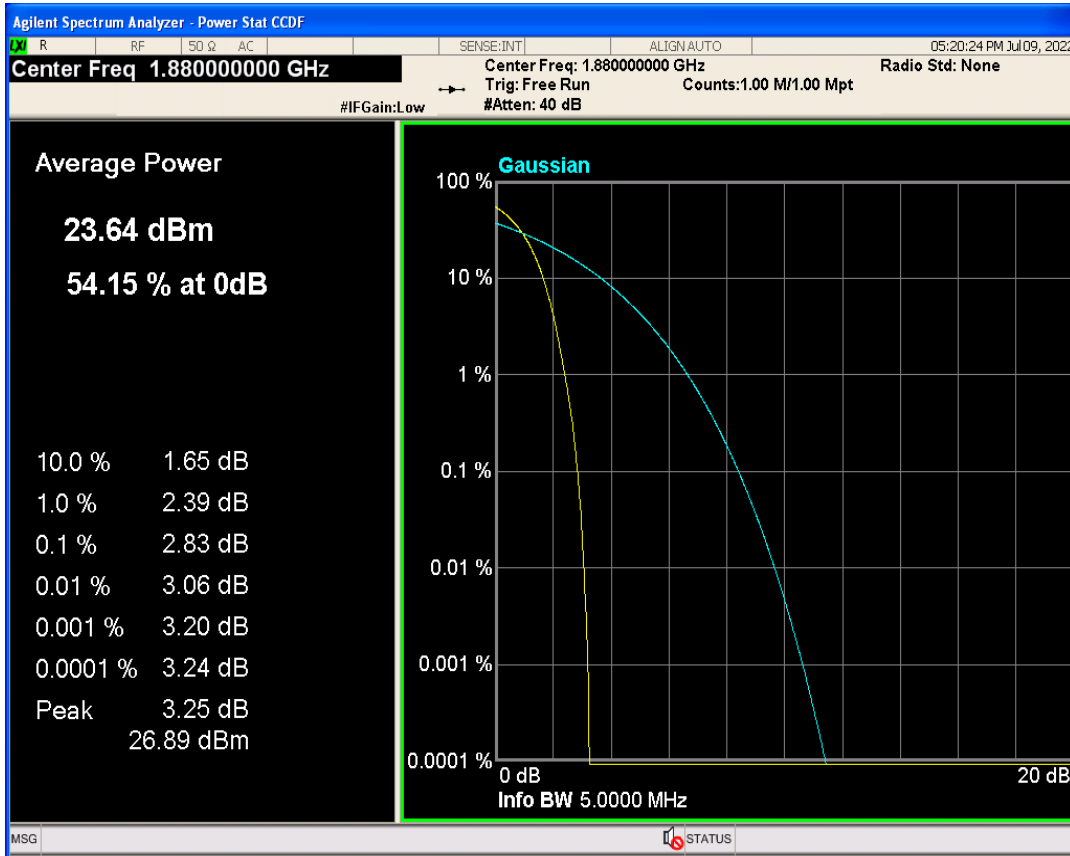

03 Peak-to-Average Ratio

Band	Channel	Frequency (MHz)	Result (dB)	high Limit (dB)	Verdict
WCDMA Band2	9262	1852.4	2.86	13	PASS
WCDMA Band2	9400	1880	2.83	13	PASS
WCDMA Band2	9538	1907.6	2.68	13	PASS
WCDMA Band4	1312	1712.4	2.92	13	PASS
WCDMA Band4	1413	1732.6	2.97	13	PASS
WCDMA Band4	1513	1752.6	2.95	13	PASS
WCDMA Band5	4132	826.4	2.89	13	PASS
WCDMA Band5	4182	836.4	2.87	13	PASS
WCDMA Band5	4233	846.6	2.93	13	PASS

WCDMA Band2 Channel=9262

WCDMA Band2 Channel=9538

WCDMA Band2 Channel=9400

WCDMA Band4 Channel=1312

WCDMA Band4 Channel=1413

WCDMA Band4 Channel=1513

WCDMA Band5 Channel=4132

WCDMA Band5 Channel=4182