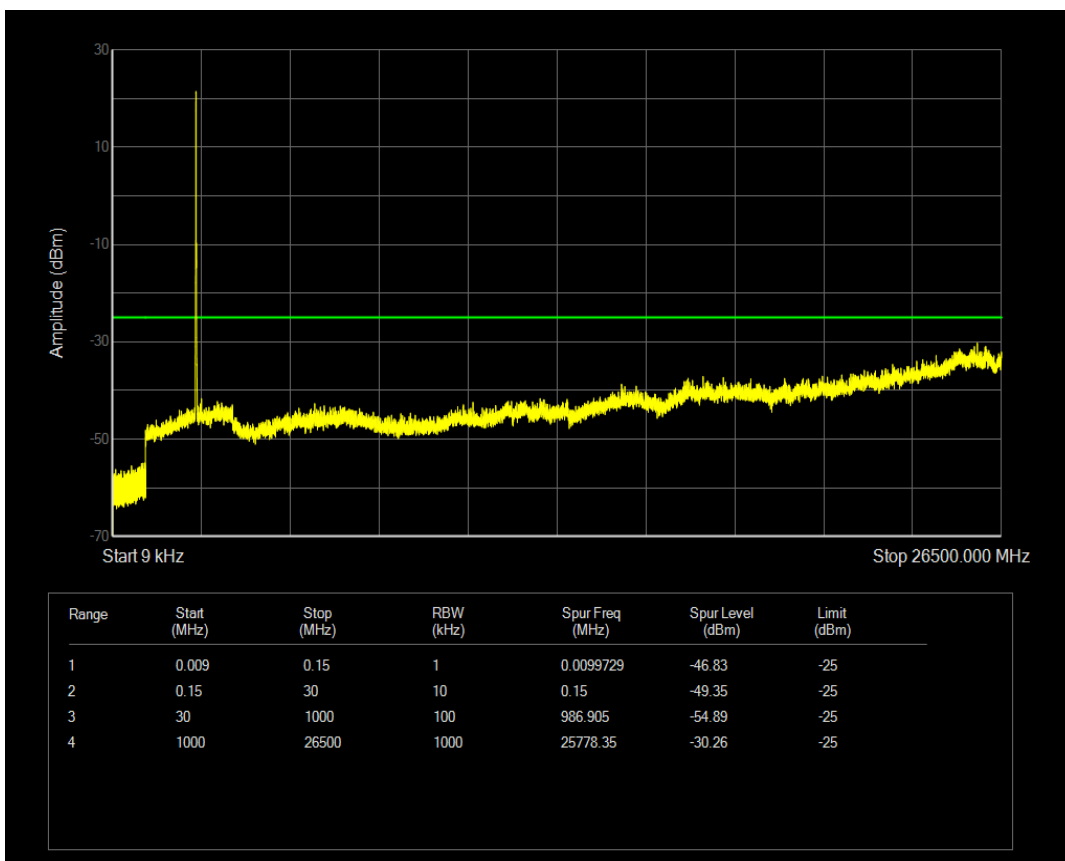

Band7 QAM16 BW=5MHz Channel=21100 RB Size=25 Position=#0

Band7 QPSK BW=5MHz Channel=21425 RB Size=1 Position=#0

Band7 QPSK BW=5MHz Channel=21425 RB Size=25 Position=#0

Band7 QAM16 BW=5MHz Channel=21425 RB Size=1 Position=#0

Band7 QAM16 BW=5MHz Channel=21425 RB Size=25 Position=#0

Band7 QPSK BW=10MHz Channel=20800 RB Size=1 Position=#0

Band7 QPSK BW=10MHz Channel=20800 RB Size=50 Position=#0

Band7 QAM16 BW=10MHz Channel=20800 RB Size=1 Position=#0