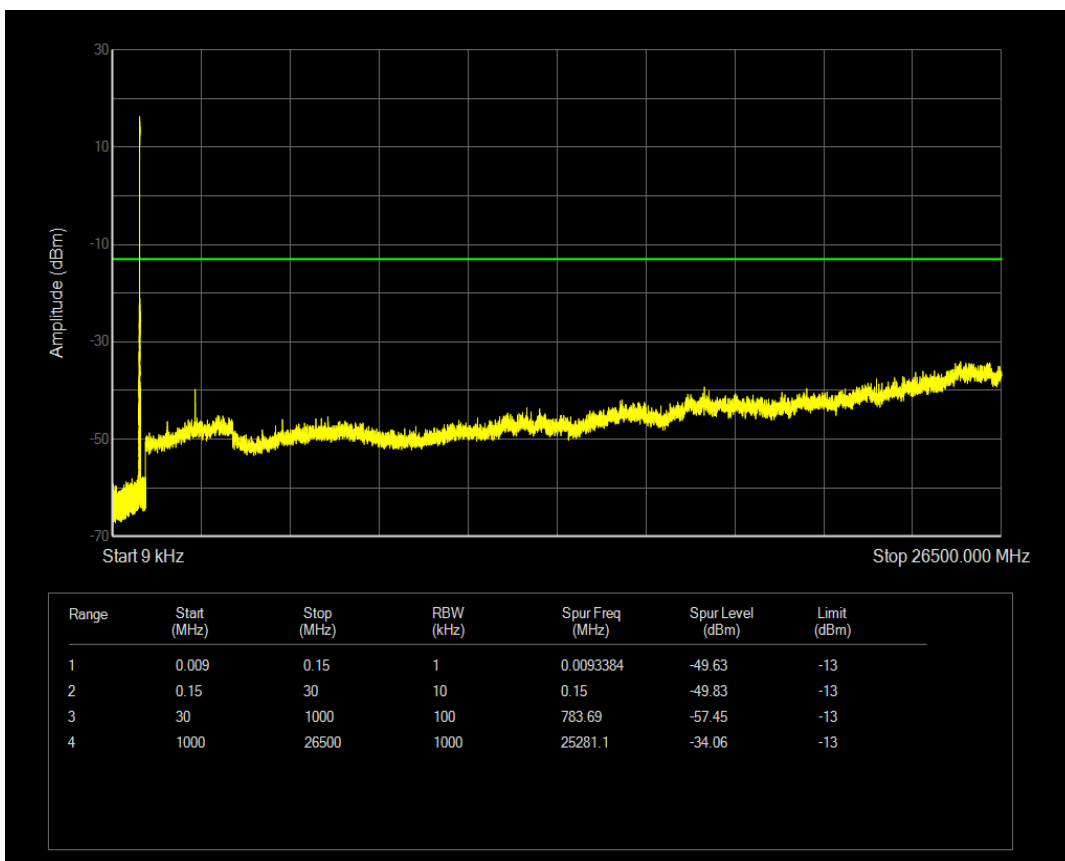

Band5 QAM16 BW=3MHz Channel=20525 RB Size=15 Position=#0

Band5 QPSK BW=3MHz Channel=20635 RB Size=1 Position=#0

Band5 QPSK BW=3MHz Channel=20635 RB Size=15 Position=#0

Band5 QAM16 BW=3MHz Channel=20635 RB Size=1 Position=#0

Band5 QAM16 BW=3MHz Channel=20635 RB Size=15 Position=#0

Band5 QPSK BW=5MHz Channel=20425 RB Size=1 Position=#0

Band5 QPSK BW=5MHz Channel=20425 RB Size=25 Position=#0

Band5 QAM16 BW=5MHz Channel=20425 RB Size=1 Position=#0