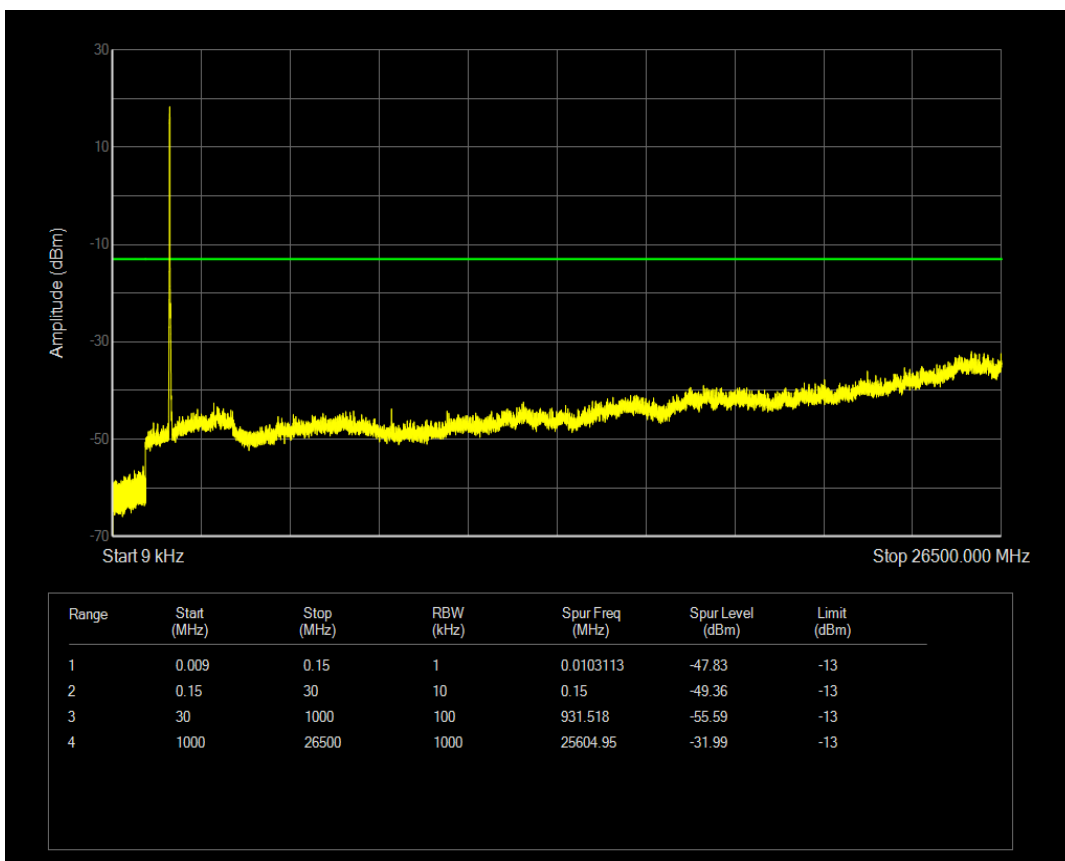

Band4 QAM16 BW=15MHz Channel=20325 RB Size=75 Position=#0

Band4 QPSK BW=20MHz Channel=20050 RB Size=1 Position=#0

Band4 QPSK BW=20MHz Channel=20050 RB Size=100 Position=#0

Band4 QAM16 BW=20MHz Channel=20050 RB Size=1 Position=#0

Band4 QAM16 BW=20MHz Channel=20050 RB Size=100 Position=#0

Band4 QPSK BW=20MHz Channel=20175 RB Size=1 Position=#0

Band4 QPSK BW=20MHz Channel=20175 RB Size=100 Position=#0

Band4 QAM16 BW=20MHz Channel=20175 RB Size=1 Position=#0