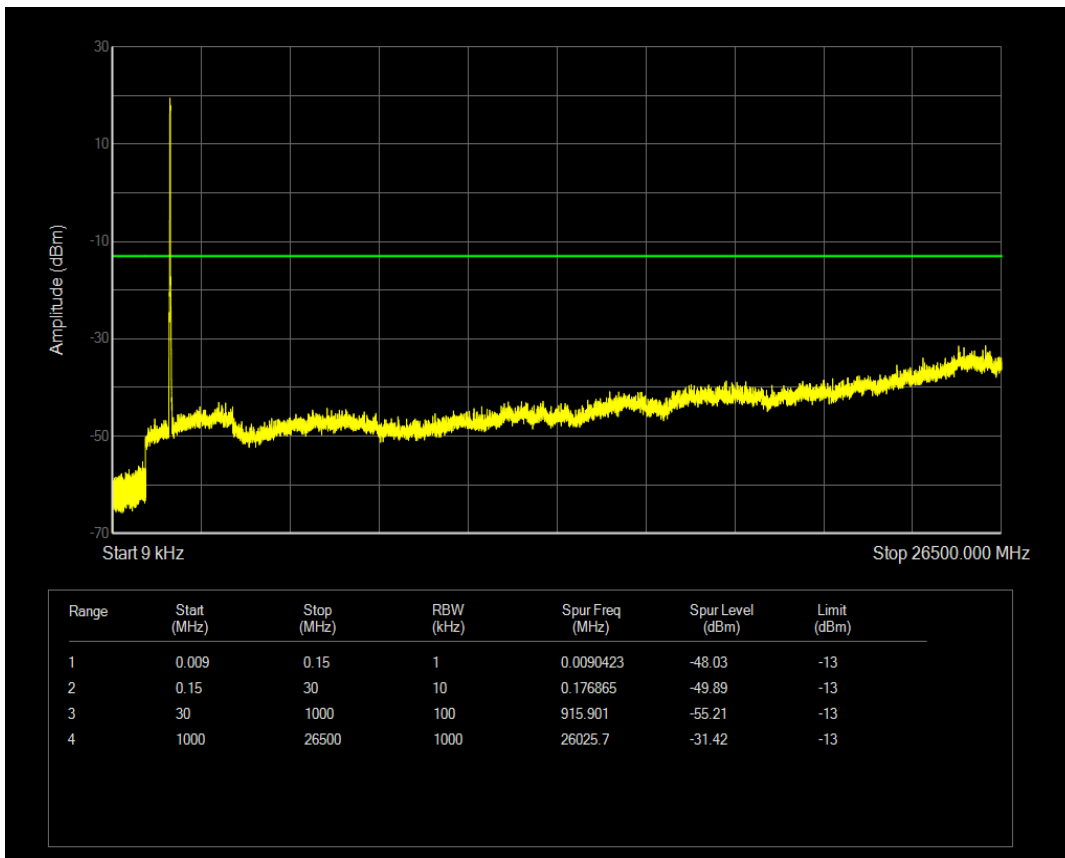

Band4 QAM16 BW=15MHz Channel=20325 RB Size=75 Position=#0

Band4 QPSK BW=20MHz Channel=20050 RB Size=1 Position=#0

Band4 QPSK BW=20MHz Channel=20050 RB Size=100 Position=#0

Band4 QAM16 BW=20MHz Channel=20050 RB Size=1 Position=#0

Band4 QAM16 BW=20MHz Channel=20050 RB Size=100 Position=#0

Band4 QPSK BW=20MHz Channel=20175 RB Size=1 Position=#0

Band4 QPSK BW=20MHz Channel=20175 RB Size=100 Position=#0

Band4 QAM16 BW=20MHz Channel=20175 RB Size=1 Position=#0