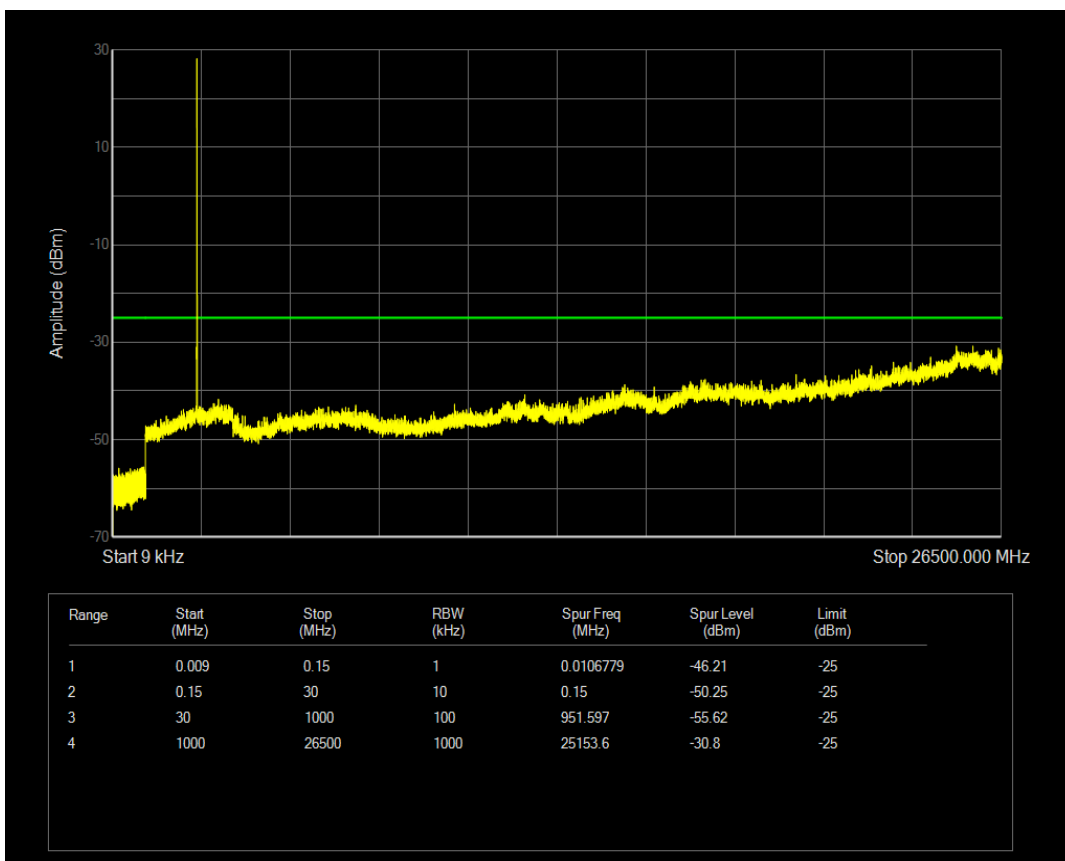

Band7 QAM16 BW=5MHz Channel=20775 RB Size=25 Position=#0

Band7 QPSK BW=5MHz Channel=21100 RB Size=1 Position=#0

Band7 QPSK BW=5MHz Channel=21100 RB Size=25 Position=#0

Band7 QAM16 BW=5MHz Channel=21100 RB Size=1 Position=#0