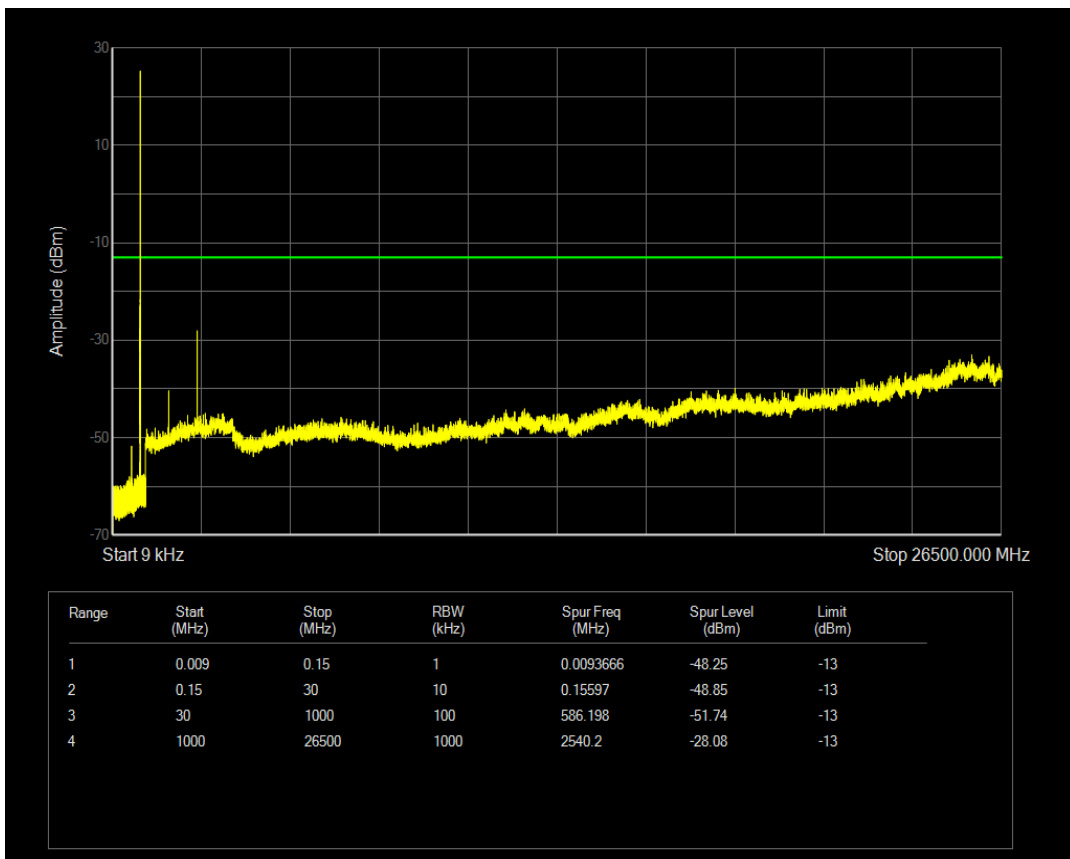

Band5 QPSK BW=3MHz Channel=20635 RB Size=1 Position=#0