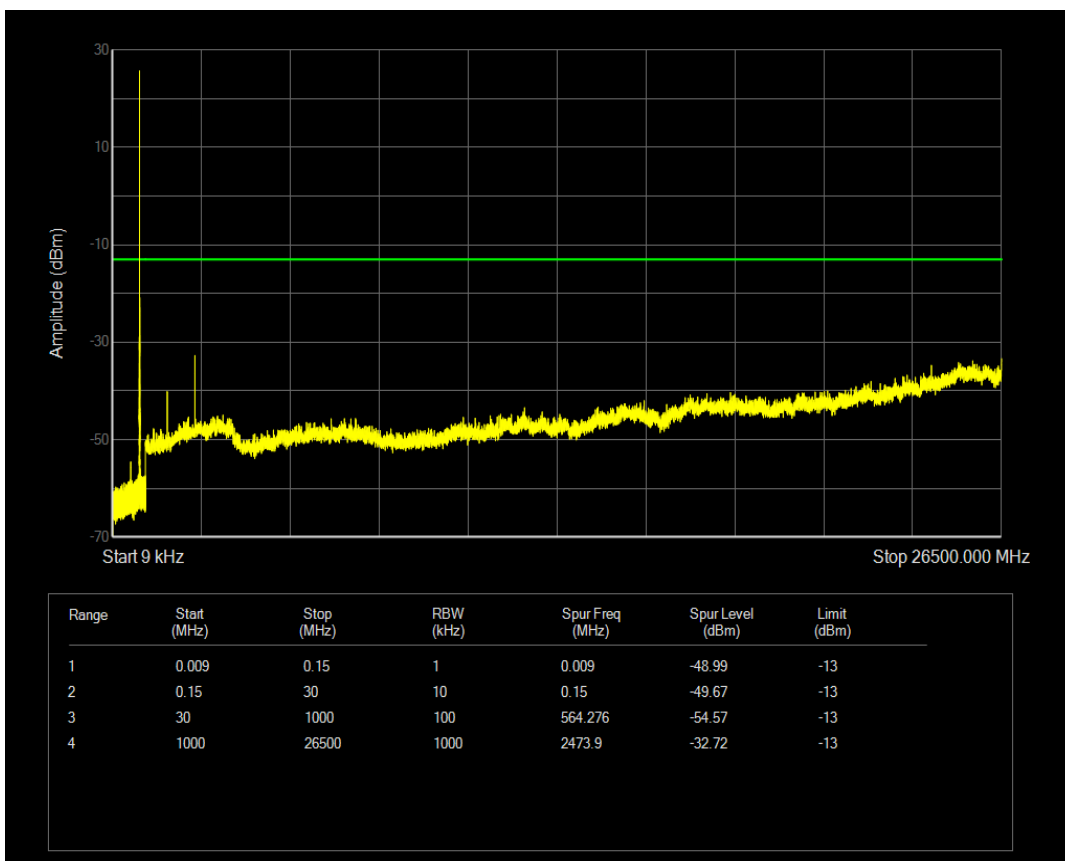

Band5 QPSK BW=3MHz Channel=20415 RB Size=1 Position=#0