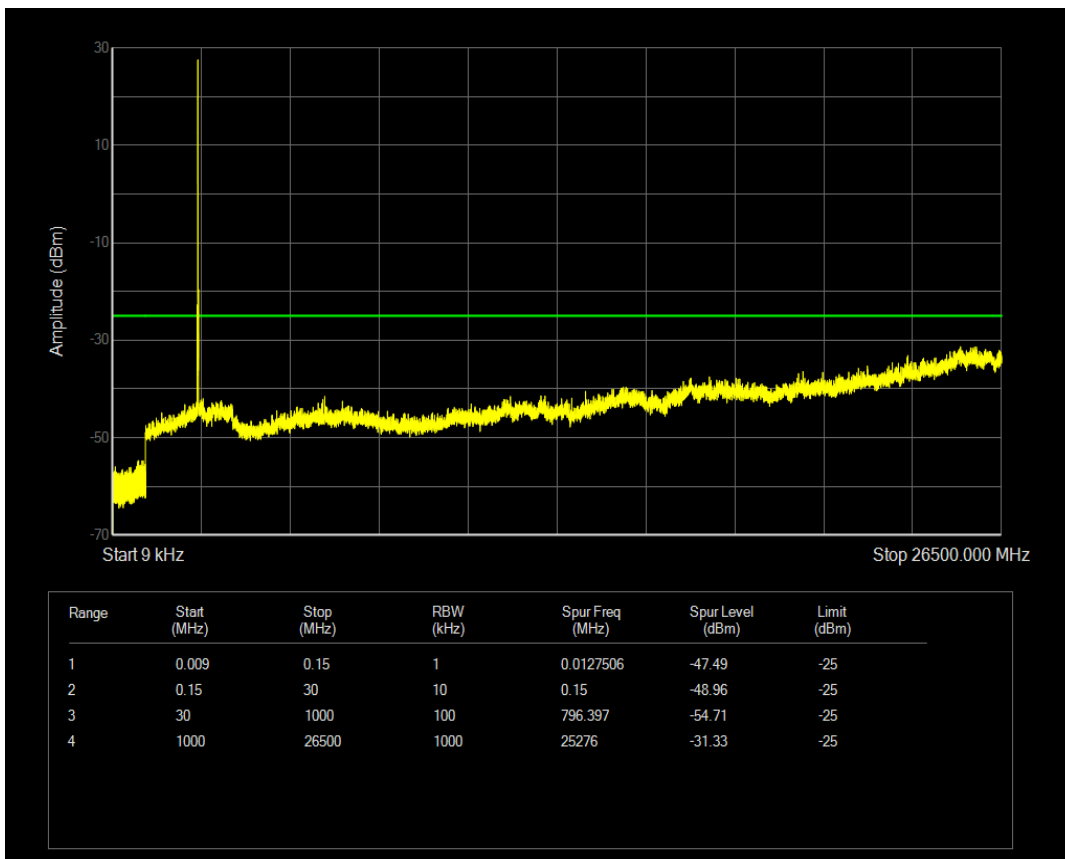

Band7 QAM16 BW=10MHz Channel=21100 RB Size=50 Position=#0

Band7 QPSK BW=10MHz Channel=21400 RB Size=1 Position=#0

Band7 QPSK BW=10MHz Channel=21400 RB Size=50 Position=#0

Band7 QAM16 BW=10MHz Channel=21400 RB Size=1 Position=#0