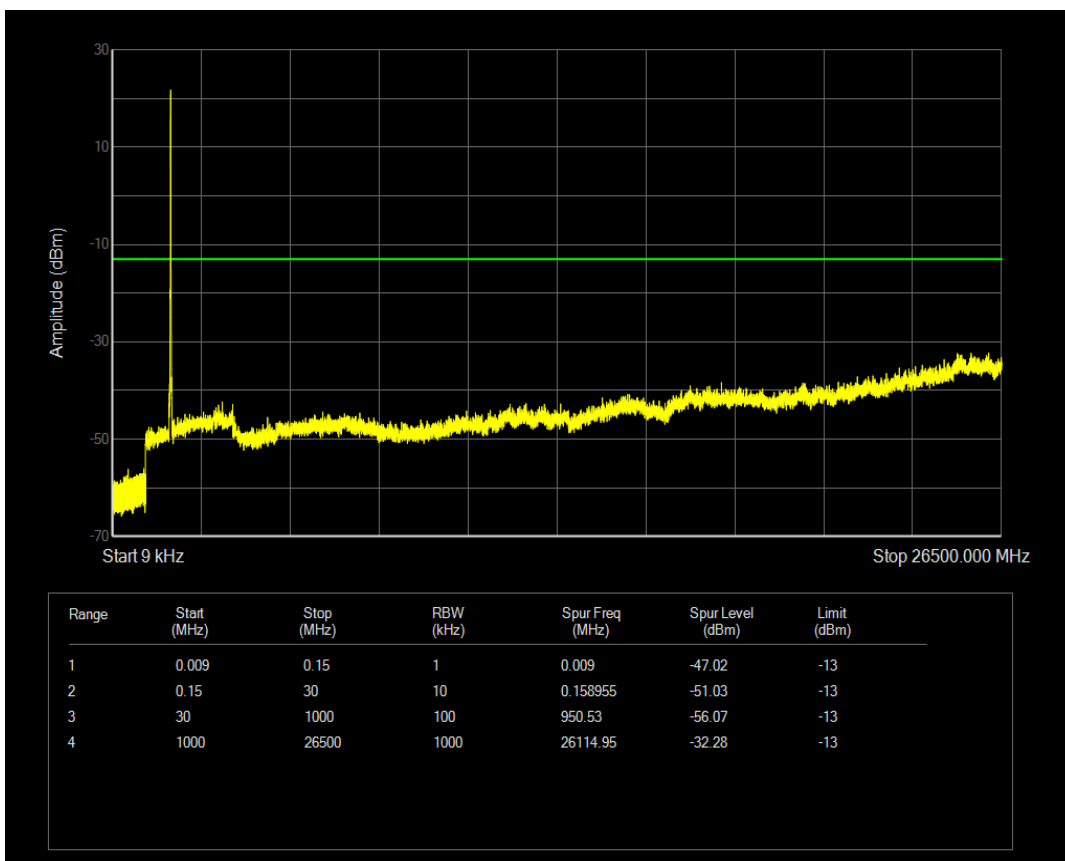

Band4 QAM16 BW=5MHz Channel=20375 RB Size=25 Position=#0

Band4 QPSK BW=10MHz Channel=20000 RB Size=1 Position=#0

Band4 QPSK BW=10MHz Channel=20000 RB Size=50 Position=#0

Band4 QAM16 BW=10MHz Channel=20000 RB Size=1 Position=#0

Band4 QAM16 BW=10MHz Channel=20000 RB Size=50 Position=#0

Band4 QPSK BW=10MHz Channel=20175 RB Size=1 Position=#0

Band4 QPSK BW=10MHz Channel=20175 RB Size=50 Position=#0

Band4 QAM16 BW=10MHz Channel=20175 RB Size=1 Position=#0

Band4 QAM16 BW=10MHz Channel=20175 RB Size=50 Position=#0

Band4 QPSK BW=10MHz Channel=20350 RB Size=1 Position=#0

Band4 QPSK BW=10MHz Channel=20350 RB Size=50 Position=#0

Band4 QAM16 BW=10MHz Channel=20350 RB Size=1 Position=#0