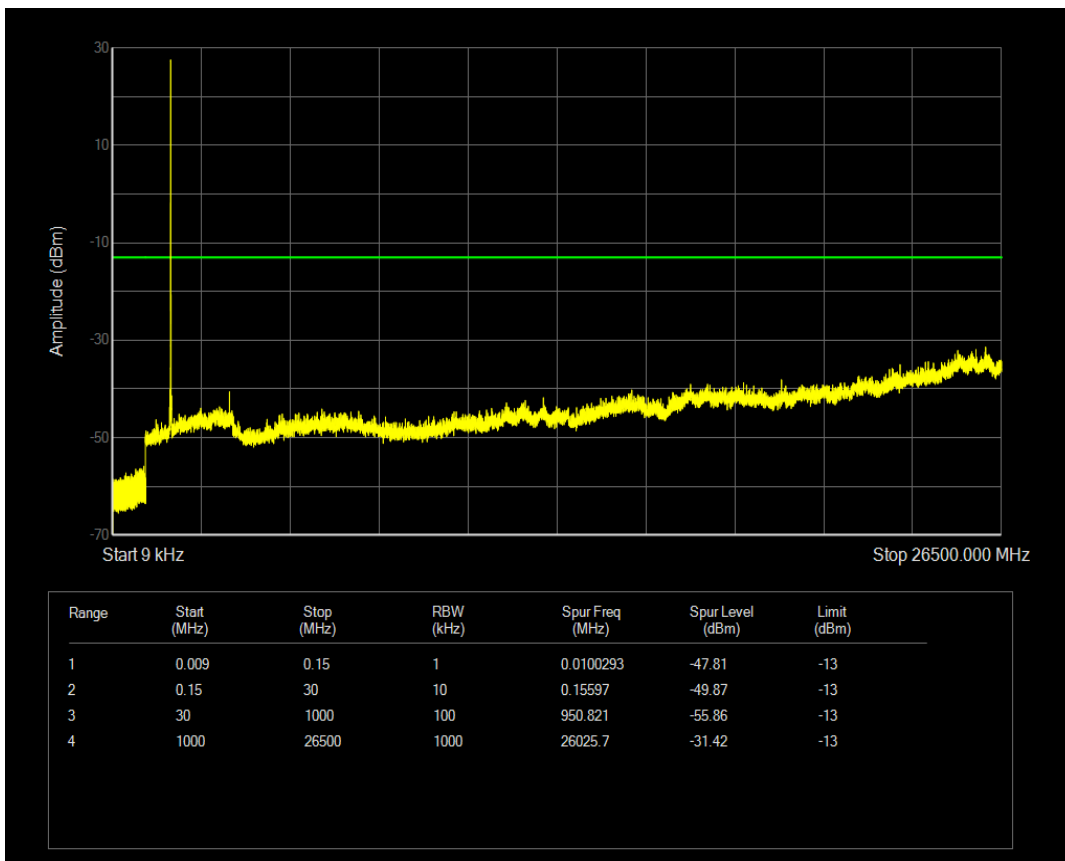

Band4 QAM16 BW=5MHz Channel=20175 RB Size=25 Position=#0

Band4 QPSK BW=5MHz Channel=20375 RB Size=1 Position=#0

Band4 QPSK BW=5MHz Channel=20375 RB Size=25 Position=#0

Band4 QAM16 BW=5MHz Channel=20375 RB Size=1 Position=#0

Band4 QAM16 BW=5MHz Channel=20375 RB Size=25 Position=#0

Band4 QPSK BW=10MHz Channel=20000 RB Size=1 Position=#0

Band4 QPSK BW=10MHz Channel=20000 RB Size=50 Position=#0

Band4 QAM16 BW=10MHz Channel=20000 RB Size=1 Position=#0