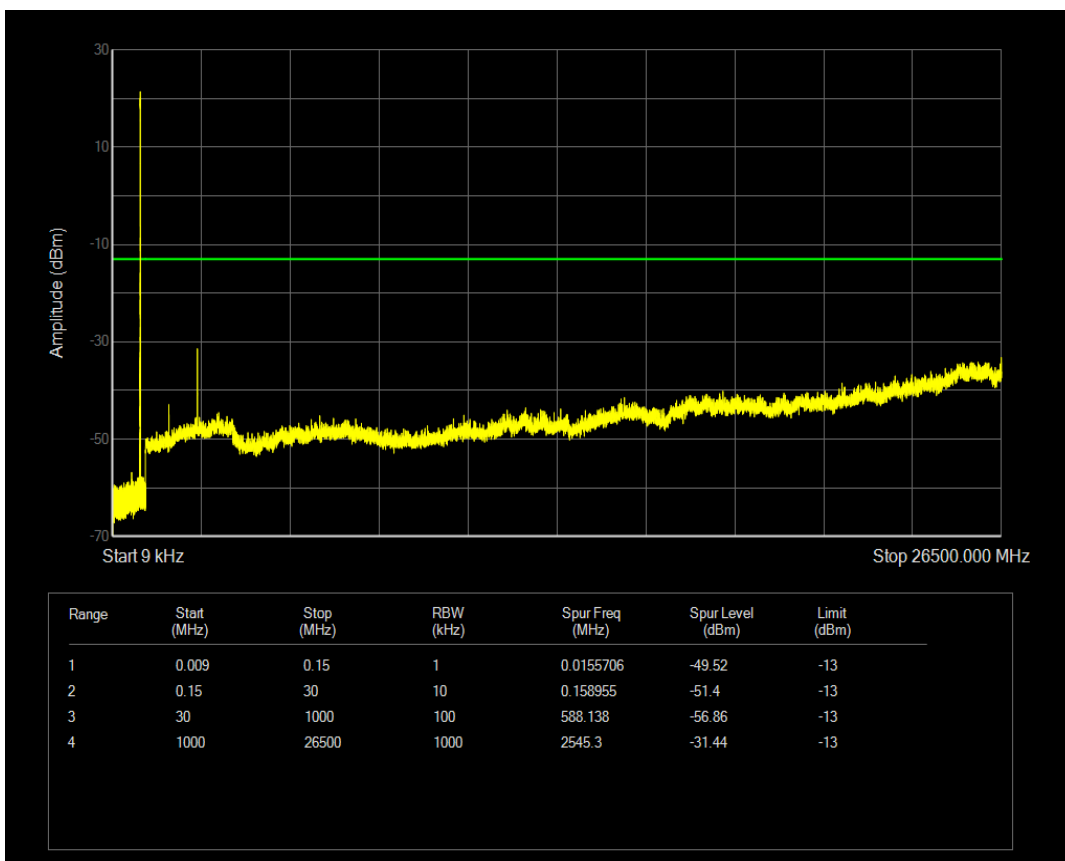

Band5 QPSK BW=1.4MHz Channel=20643 RB Size=6 Position=#0