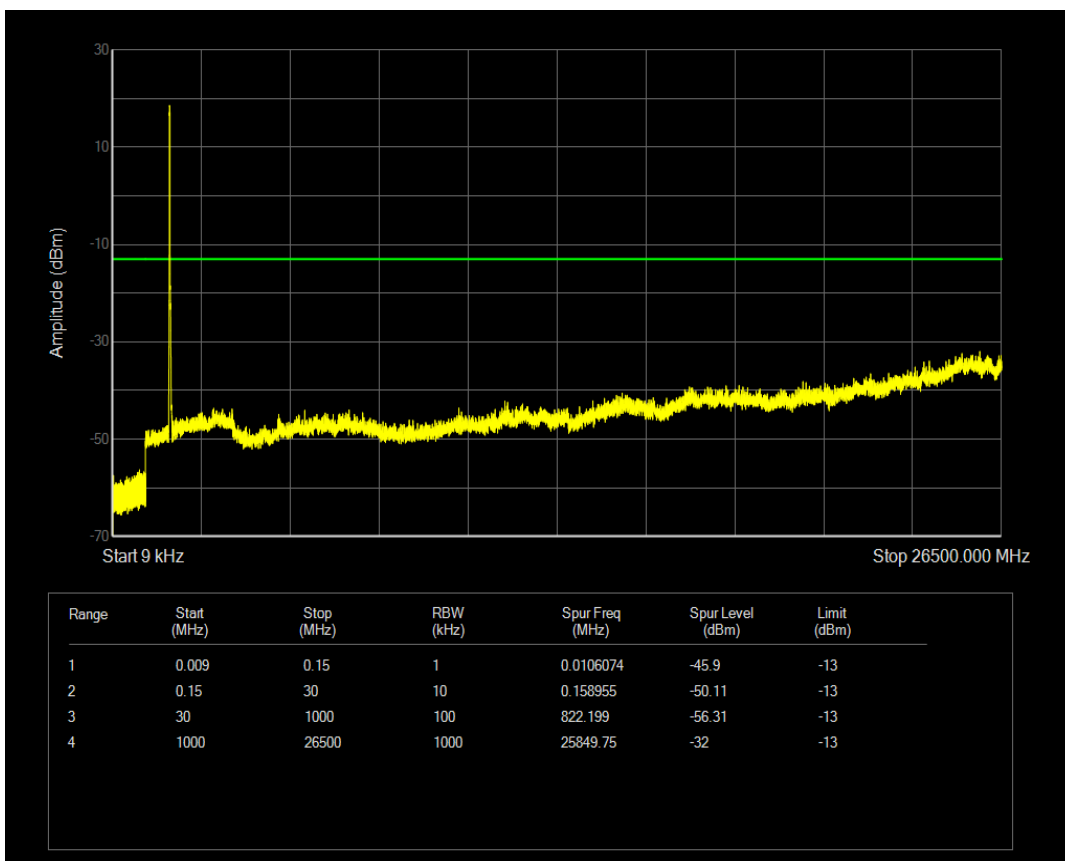

Band4 QAM16 BW=15MHz Channel=20175 RB Size=75 Position=#0

Band4 QPSK BW=15MHz Channel=20325 RB Size=1 Position=#0

Band4 QPSK BW=15MHz Channel=20325 RB Size=75 Position=#0

Band4 QAM16 BW=15MHz Channel=20325 RB Size=1 Position=#0

Band4 QAM16 BW=15MHz Channel=20325 RB Size=75 Position=#0

Band4 QPSK BW=20MHz Channel=20050 RB Size=1 Position=#0

Band4 QPSK BW=20MHz Channel=20050 RB Size=100 Position=#0

Band4 QAM16 BW=20MHz Channel=20050 RB Size=1 Position=#0