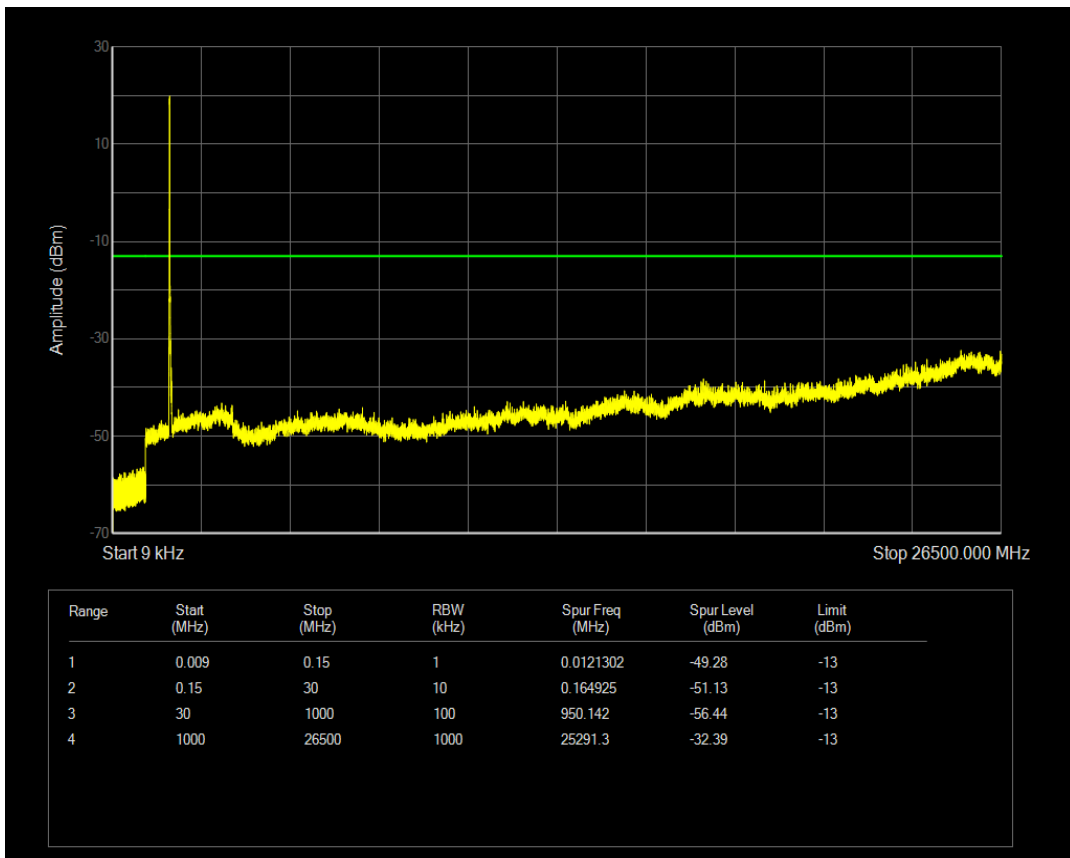

Band4 QAM16 BW=10MHz Channel=20000 RB Size=50 Position=#0

Band4 QPSK BW=10MHz Channel=20175 RB Size=1 Position=#0

Band4 QPSK BW=10MHz Channel=20175 RB Size=50 Position=#0

Band4 QAM16 BW=10MHz Channel=20175 RB Size=1 Position=#0

Band4 QAM16 BW=10MHz Channel=20175 RB Size=50 Position=#0

Band4 QPSK BW=10MHz Channel=20350 RB Size=1 Position=#0

Band4 QPSK BW=10MHz Channel=20350 RB Size=50 Position=#0

Band4 QAM16 BW=10MHz Channel=20350 RB Size=1 Position=#0

Band4 QAM16 BW=10MHz Channel=20350 RB Size=50 Position=#0

Band4 QPSK BW=15MHz Channel=20025 RB Size=1 Position=#0

Band4 QPSK BW=15MHz Channel=20025 RB Size=75 Position=#0

Band4 QAM16 BW=15MHz Channel=20025 RB Size=1 Position=#0