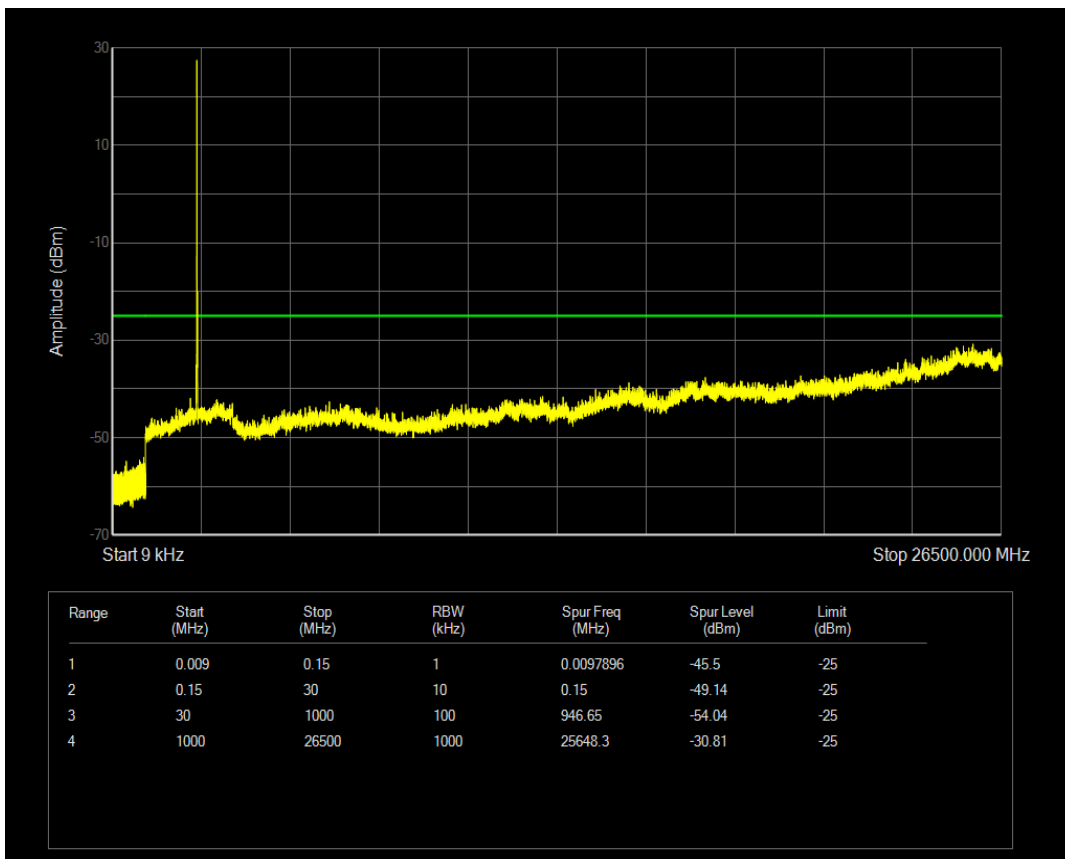

Band7 QAM16 BW=5MHz Channel=21425 RB Size=25 Position=#0

Band7 QPSK BW=10MHz Channel=20800 RB Size=1 Position=#0

Band7 QPSK BW=10MHz Channel=20800 RB Size=50 Position=#0

Band7 QAM16 BW=10MHz Channel=20800 RB Size=1 Position=#0

Band7 QAM16 BW=10MHz Channel=20800 RB Size=50 Position=#0

Band7 QPSK BW=10MHz Channel=21100 RB Size=1 Position=#0

Band7 QPSK BW=10MHz Channel=21100 RB Size=50 Position=#0

Band7 QAM16 BW=10MHz Channel=21100 RB Size=1 Position=#0