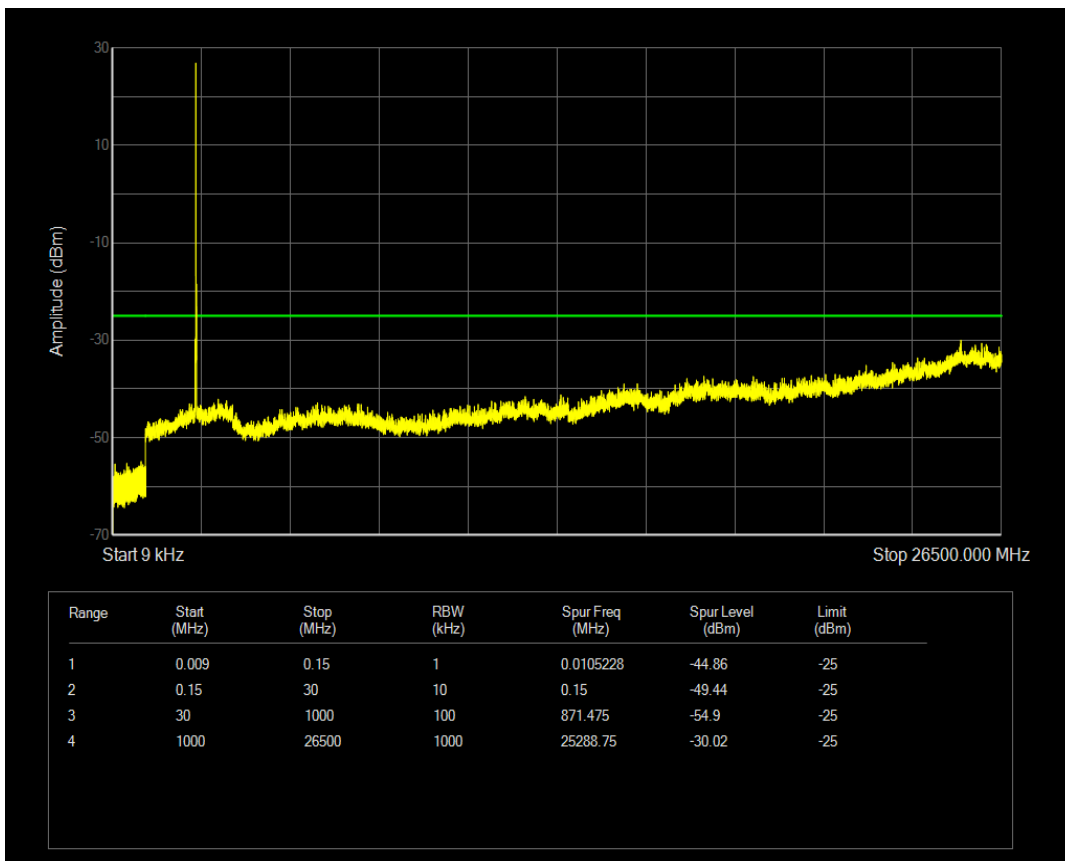

Band7 QAM16 BW=5MHz Channel=21100 RB Size=25 Position=#0

Band7 QPSK BW=5MHz Channel=21425 RB Size=1 Position=#0

Band7 QPSK BW=5MHz Channel=21425 RB Size=25 Position=#0

Band7 QAM16 BW=5MHz Channel=21425 RB Size=1 Position=#0

Band7 QAM16 BW=5MHz Channel=21425 RB Size=25 Position=#0

Band7 QPSK BW=10MHz Channel=20800 RB Size=1 Position=#0

Band7 QPSK BW=10MHz Channel=20800 RB Size=50 Position=#0

Band7 QAM16 BW=10MHz Channel=20800 RB Size=1 Position=#0