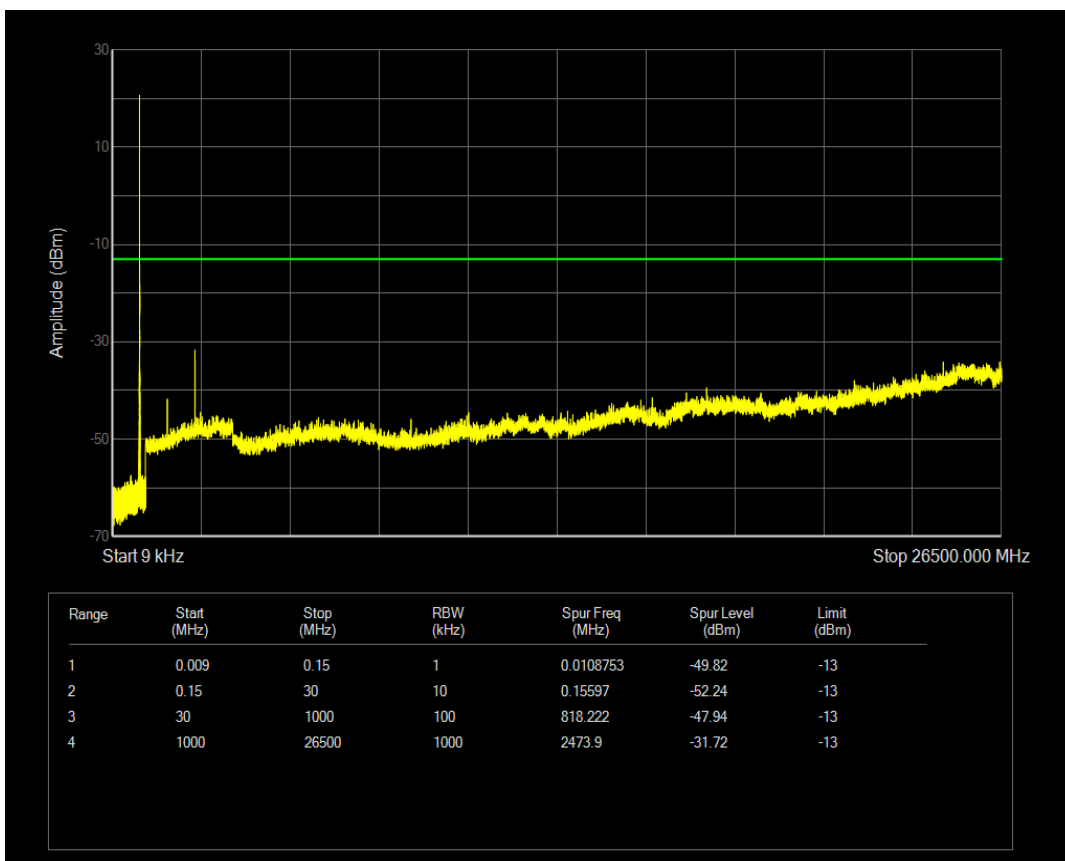

Band4 QAM16 BW=20MHz Channel=20300 RB Size=100 Position=#0

Band5 QPSK BW=1.4MHz Channel=20407 RB Size=1 Position=#0

Band5 QPSK BW=1.4MHz Channel=20407 RB Size=6 Position=#0

Band5 QAM16 BW=1.4MHz Channel=20407 RB Size=1 Position=#0

Band5 QAM16 BW=1.4MHz Channel=20407 RB Size=6 Position=#0

Band5 QPSK BW=1.4MHz Channel=20525 RB Size=1 Position=#0

Band5 QPSK BW=1.4MHz Channel=20525 RB Size=6 Position=#0

Band5 QAM16 BW=1.4MHz Channel=20525 RB Size=1 Position=#0