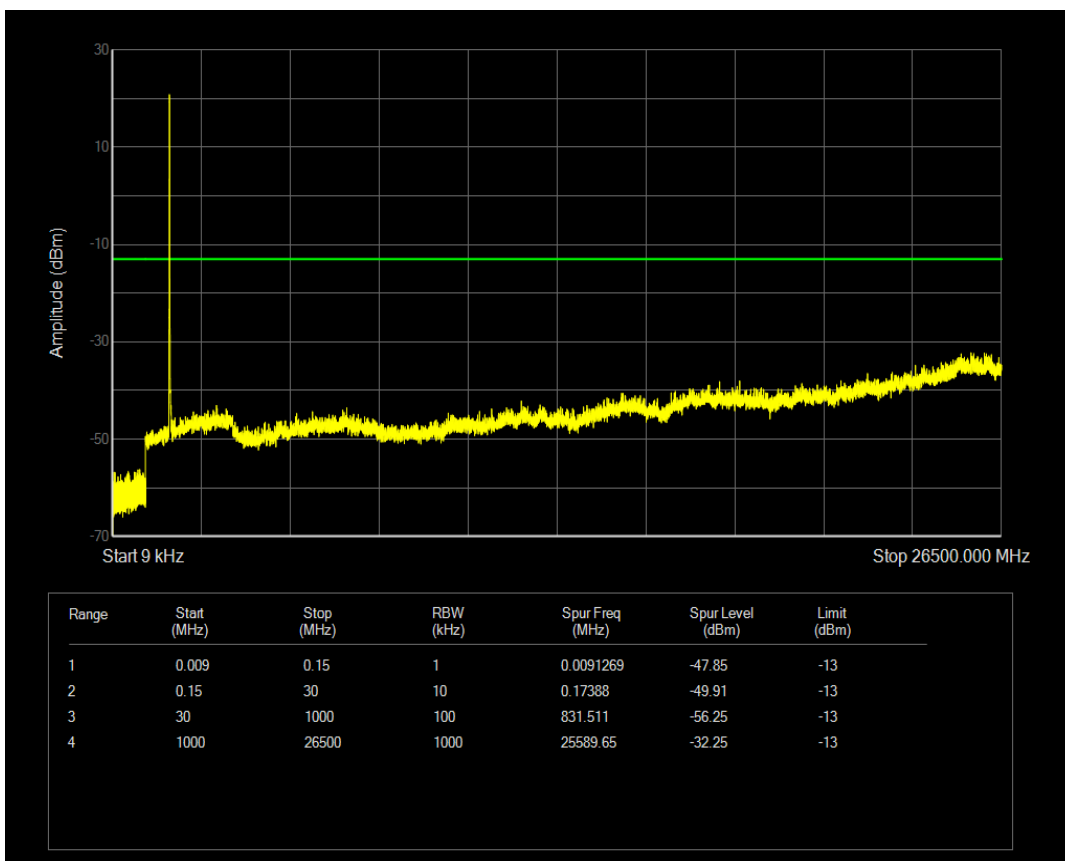

Band4 QAM16 BW=5MHz Channel=20375 RB Size=25 Position=#0

Band4 QPSK BW=10MHz Channel=20000 RB Size=1 Position=#0

Band4 QPSK BW=10MHz Channel=20000 RB Size=50 Position=#0

Band4 QAM16 BW=10MHz Channel=20000 RB Size=1 Position=#0

Band4 QAM16 BW=10MHz Channel=20000 RB Size=50 Position=#0

Band4 QPSK BW=10MHz Channel=20175 RB Size=1 Position=#0

Band4 QPSK BW=10MHz Channel=20175 RB Size=50 Position=#0

Band4 QAM16 BW=10MHz Channel=20175 RB Size=1 Position=#0