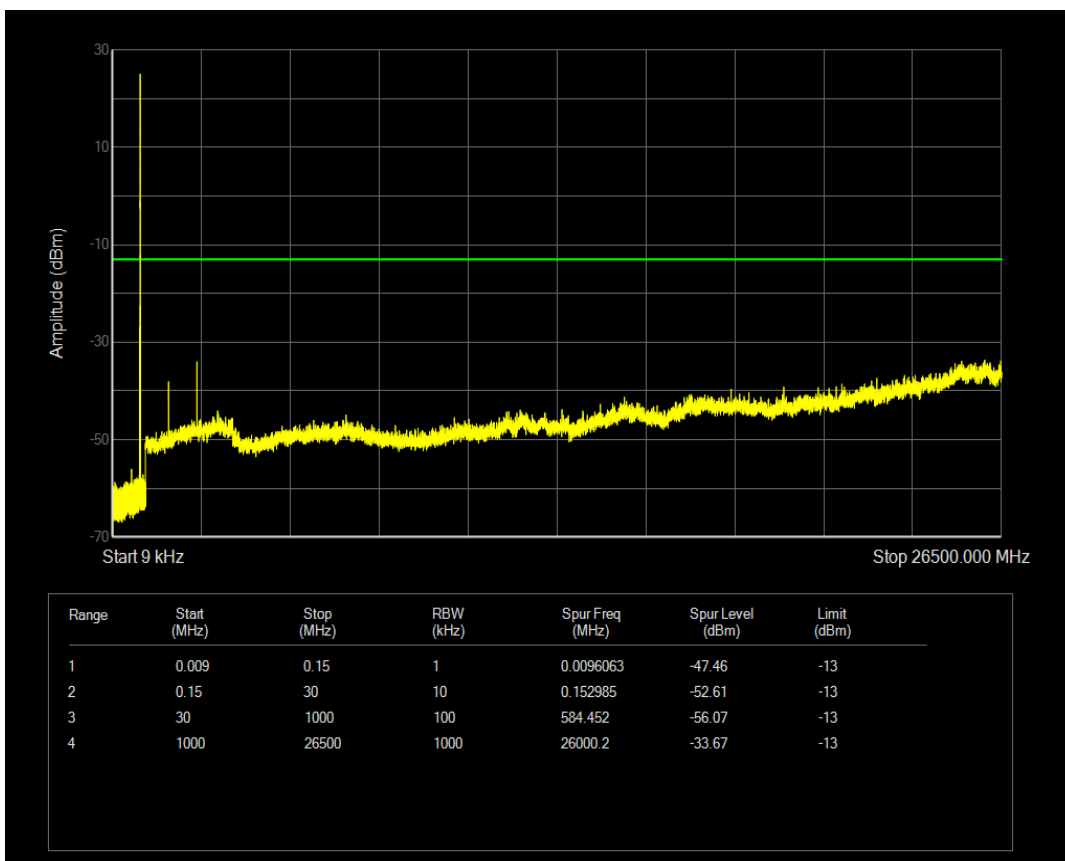

Band5 QAM16 BW=5MHz Channel=20425 RB Size=25 Position=#0

Band5 QPSK BW=5MHz Channel=20525 RB Size=1 Position=#0

Band5 QPSK BW=5MHz Channel=20525 RB Size=25 Position=#0

Band5 QAM16 BW=5MHz Channel=20525 RB Size=1 Position=#0

Band5 QAM16 BW=5MHz Channel=20525 RB Size=25 Position=#0

Band5 QPSK BW=5MHz Channel=20625 RB Size=1 Position=#0

Band5 QPSK BW=5MHz Channel=20625 RB Size=25 Position=#0

Band5 QAM16 BW=5MHz Channel=20625 RB Size=1 Position=#0