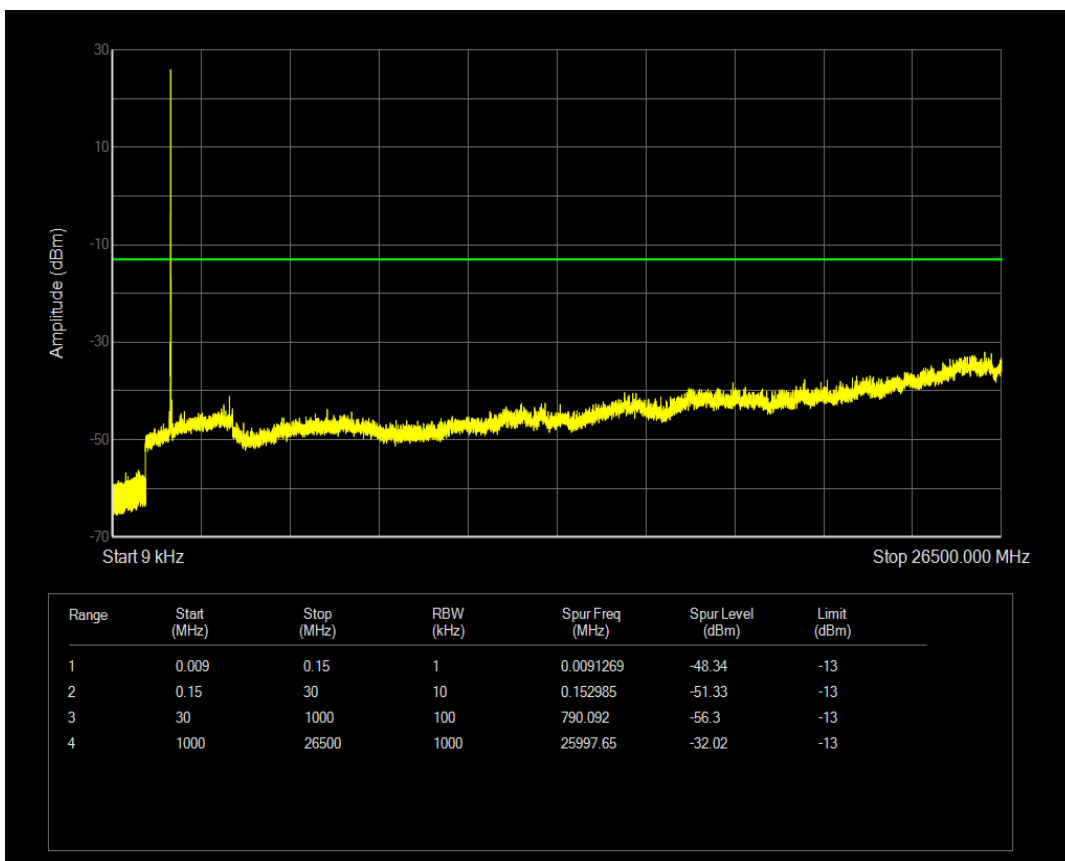

Band4 QAM16 BW=5MHz Channel=20175 RB Size=25 Position=#0

Band4 QPSK BW=5MHz Channel=20375 RB Size=1 Position=#0

Band4 QPSK BW=5MHz Channel=20375 RB Size=25 Position=#0

Band4 QAM16 BW=5MHz Channel=20375 RB Size=1 Position=#0

Band4 QAM16 BW=5MHz Channel=20375 RB Size=25 Position=#0

Band4 QPSK BW=10MHz Channel=20000 RB Size=1 Position=#0

Band4 QPSK BW=10MHz Channel=20000 RB Size=50 Position=#0

Band4 QAM16 BW=10MHz Channel=20000 RB Size=1 Position=#0