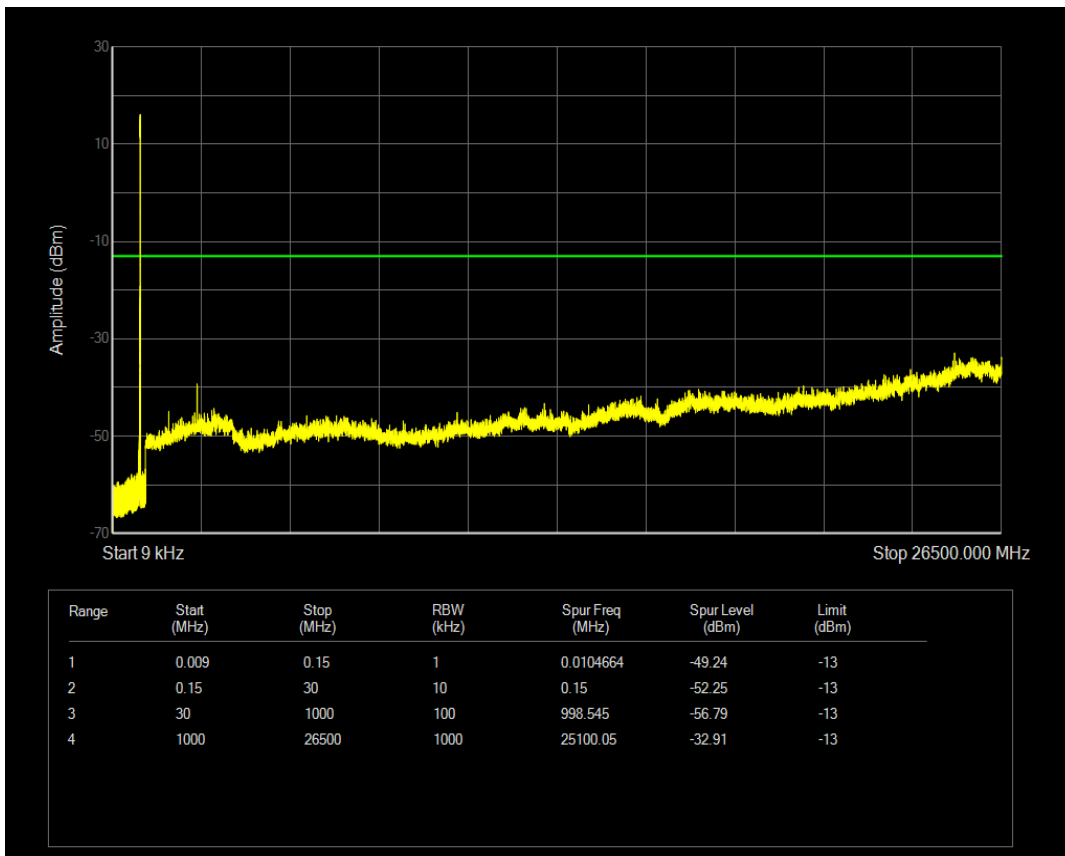

Band5 QPSK BW=5MHz Channel=20625 RB Size=25 Position=#0