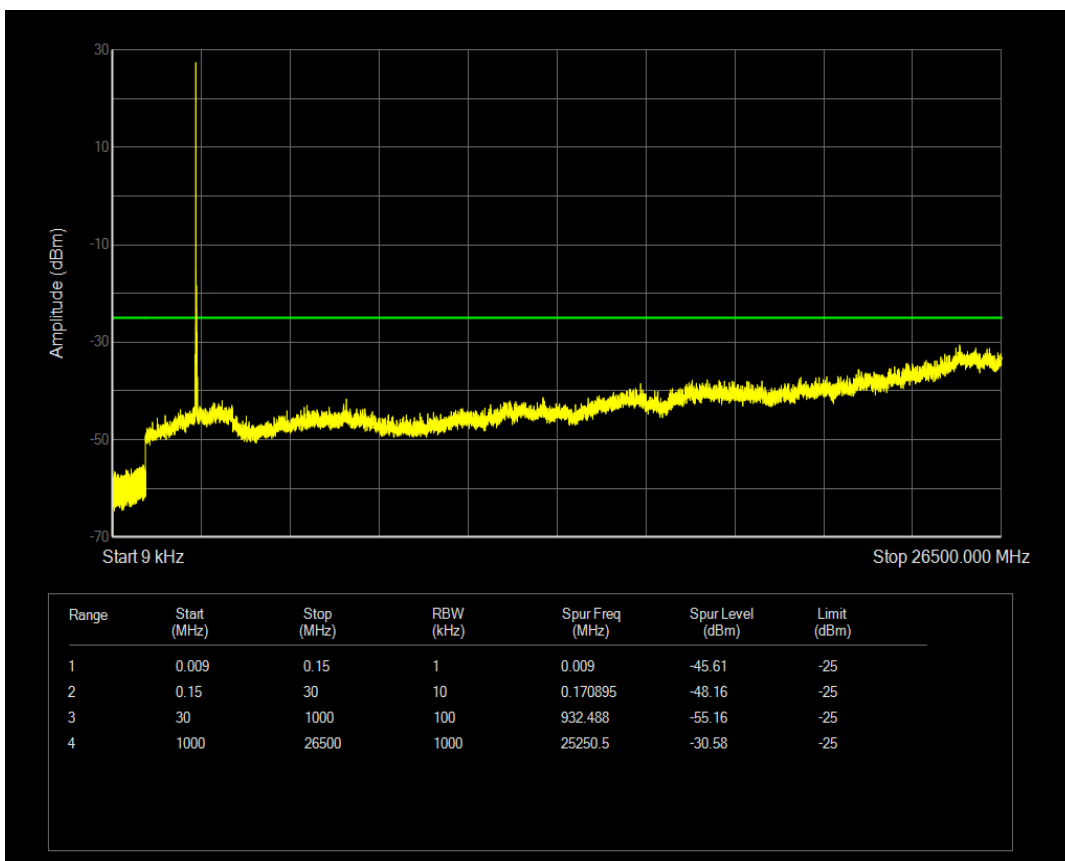

Band7 QAM16 BW=5MHz Channel=21425 RB Size=25 Position=#0

Band7 QPSK BW=10MHz Channel=20800 RB Size=1 Position=#0

Band7 QPSK BW=10MHz Channel=20800 RB Size=50 Position=#0

Band7 QAM16 BW=10MHz Channel=20800 RB Size=1 Position=#0

Band7 QAM16 BW=10MHz Channel=20800 RB Size=50 Position=#0

Band7 QPSK BW=10MHz Channel=21100 RB Size=1 Position=#0

Band7 QPSK BW=10MHz Channel=21100 RB Size=50 Position=#0

Band7 QAM16 BW=10MHz Channel=21100 RB Size=1 Position=#0