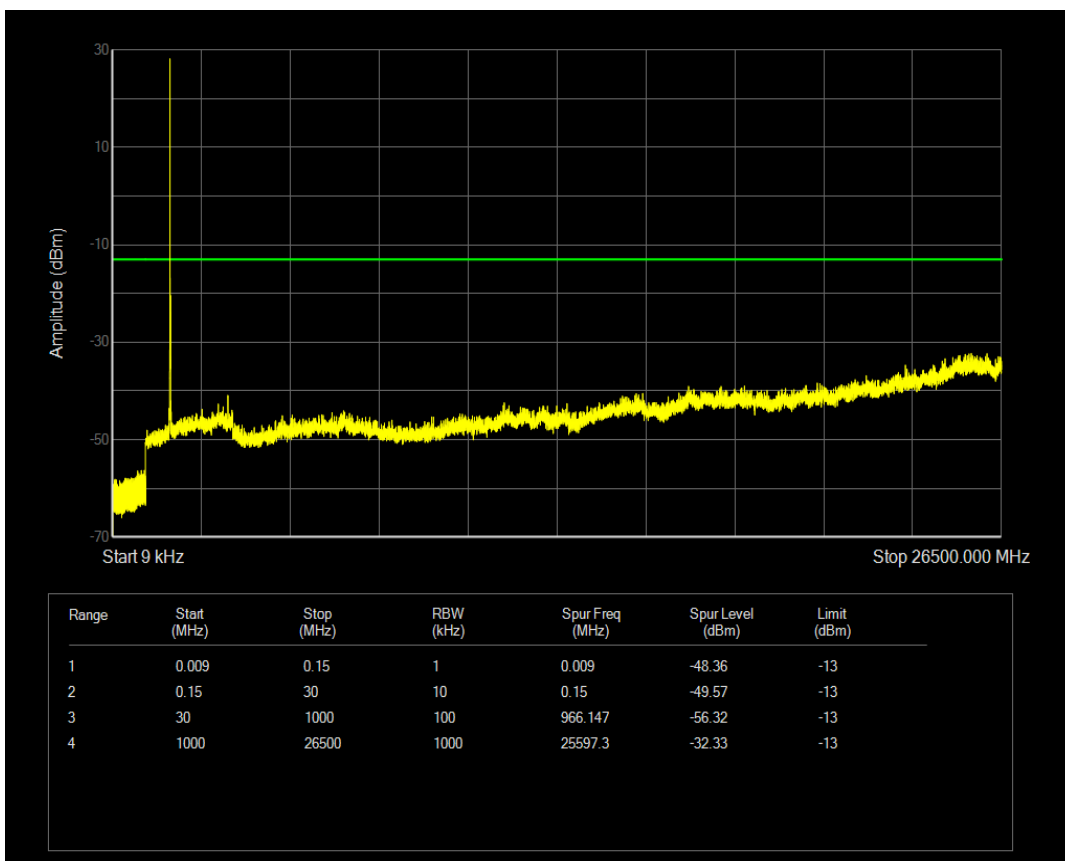

Band4 QAM16 BW=5MHz Channel=20375 RB Size=25 Position=#0

Band4 QPSK BW=10MHz Channel=20000 RB Size=1 Position=#0

Band4 QPSK BW=10MHz Channel=20000 RB Size=50 Position=#0

Band4 QAM16 BW=10MHz Channel=20000 RB Size=1 Position=#0

Band4 QAM16 BW=10MHz Channel=20000 RB Size=50 Position=#0

Band4 QPSK BW=10MHz Channel=20175 RB Size=1 Position=#0

Band4 QPSK BW=10MHz Channel=20175 RB Size=50 Position=#0

Band4 QAM16 BW=10MHz Channel=20175 RB Size=1 Position=#0