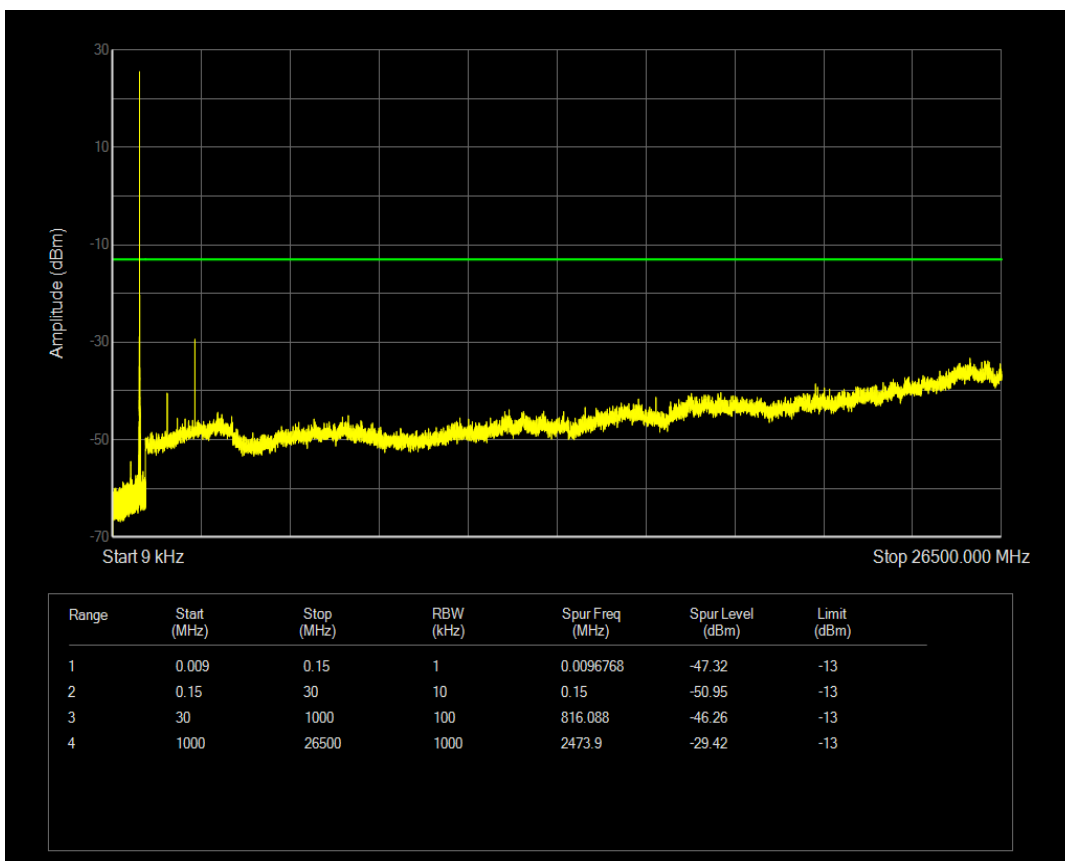

Band4 QAM16 BW=20MHz Channel=20175 RB Size=100 Position=#0

Band4 QPSK BW=20MHz Channel=20300 RB Size=1 Position=#0

Band4 QPSK BW=20MHz Channel=20300 RB Size=100 Position=#0

Band4 QAM16 BW=20MHz Channel=20300 RB Size=1 Position=#0

Band4 QAM16 BW=20MHz Channel=20300 RB Size=100 Position=#0

Band5 QPSK BW=1.4MHz Channel=20407 RB Size=1 Position=#0

Band5 QPSK BW=1.4MHz Channel=20407 RB Size=6 Position=#0

Band5 QAM16 BW=1.4MHz Channel=20407 RB Size=1 Position=#0