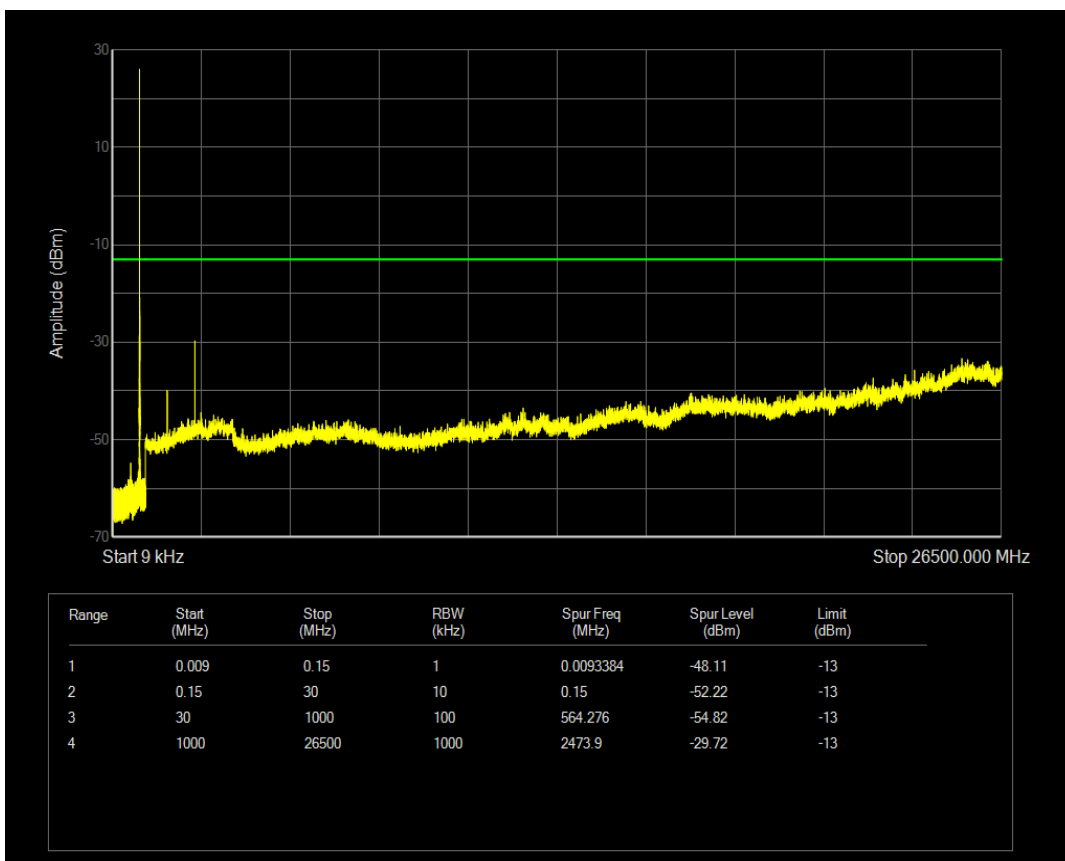

Band5 QAM16 BW=1.4MHz Channel=20643 RB Size=6 Position=#0

Band5 QPSK BW=3MHz Channel=20415 RB Size=1 Position=#0

Band5 QPSK BW=3MHz Channel=20415 RB Size=15 Position=#0

Band5 QAM16 BW=3MHz Channel=20415 RB Size=1 Position=#0