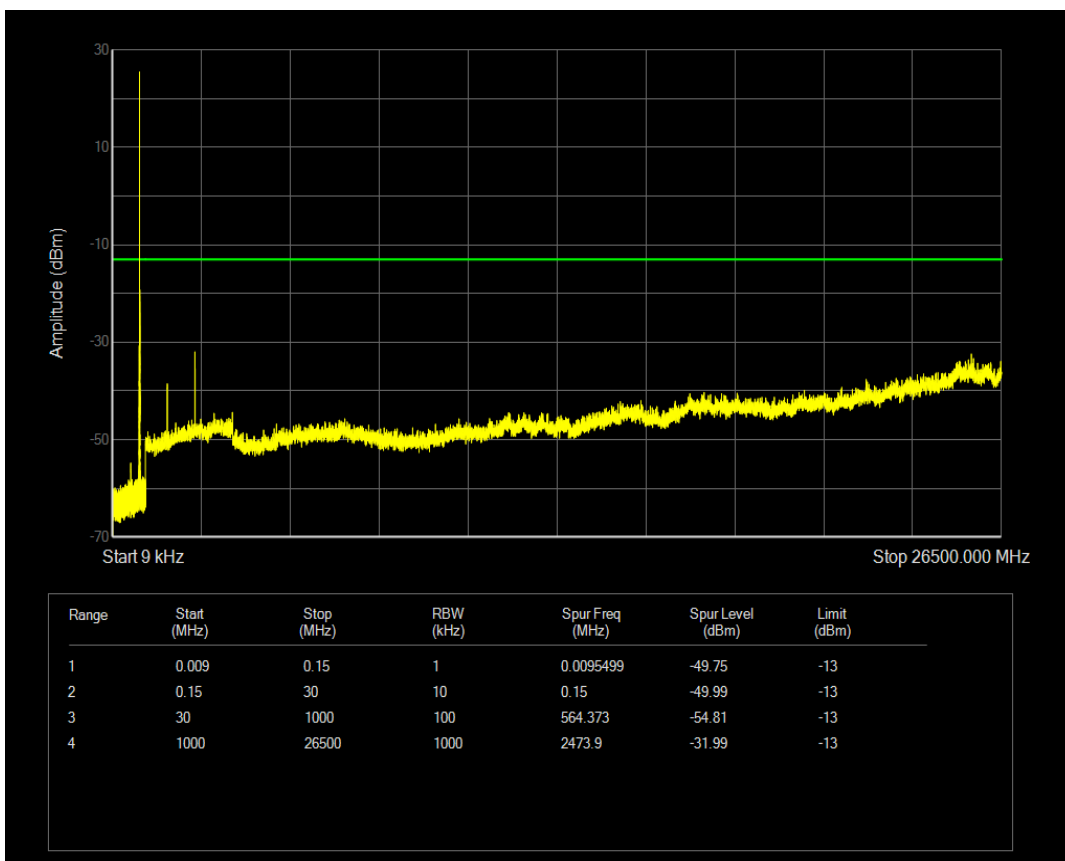

Band5 QAM16 BW=3MHz Channel=20635 RB Size=15 Position=#0

Band5 QPSK BW=5MHz Channel=20425 RB Size=1 Position=#0

Band5 QPSK BW=5MHz Channel=20425 RB Size=25 Position=#0

Band5 QAM16 BW=5MHz Channel=20425 RB Size=1 Position=#0