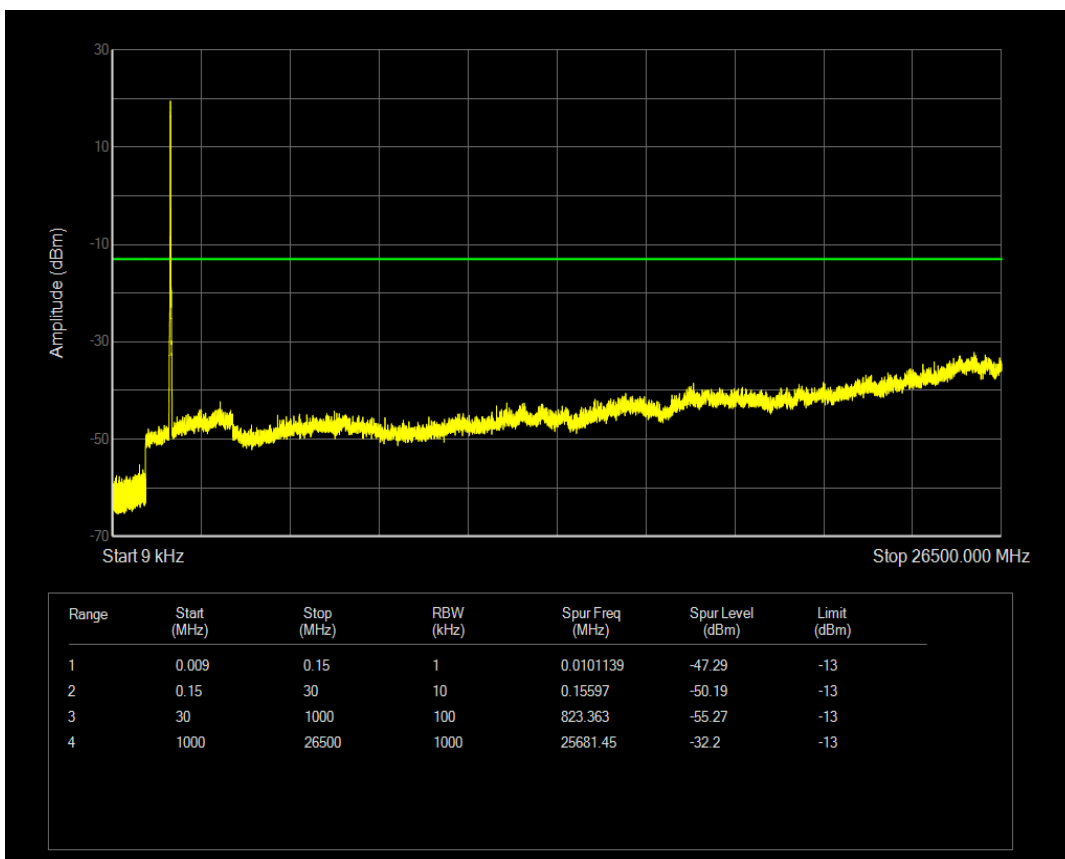

Band4 QAM16 BW=20MHz Channel=20175 RB Size=100 Position=#0

Band4 QPSK BW=20MHz Channel=20300 RB Size=1 Position=#0

Band4 QPSK BW=20MHz Channel=20300 RB Size=100 Position=#0

Band4 QAM16 BW=20MHz Channel=20300 RB Size=1 Position=#0

Band4 QAM16 BW=20MHz Channel=20300 RB Size=100 Position=#0

Band5 QPSK BW=1.4MHz Channel=20407 RB Size=1 Position=#0

Band5 QPSK BW=1.4MHz Channel=20407 RB Size=6 Position=#0

Band5 QAM16 BW=1.4MHz Channel=20407 RB Size=1 Position=#0