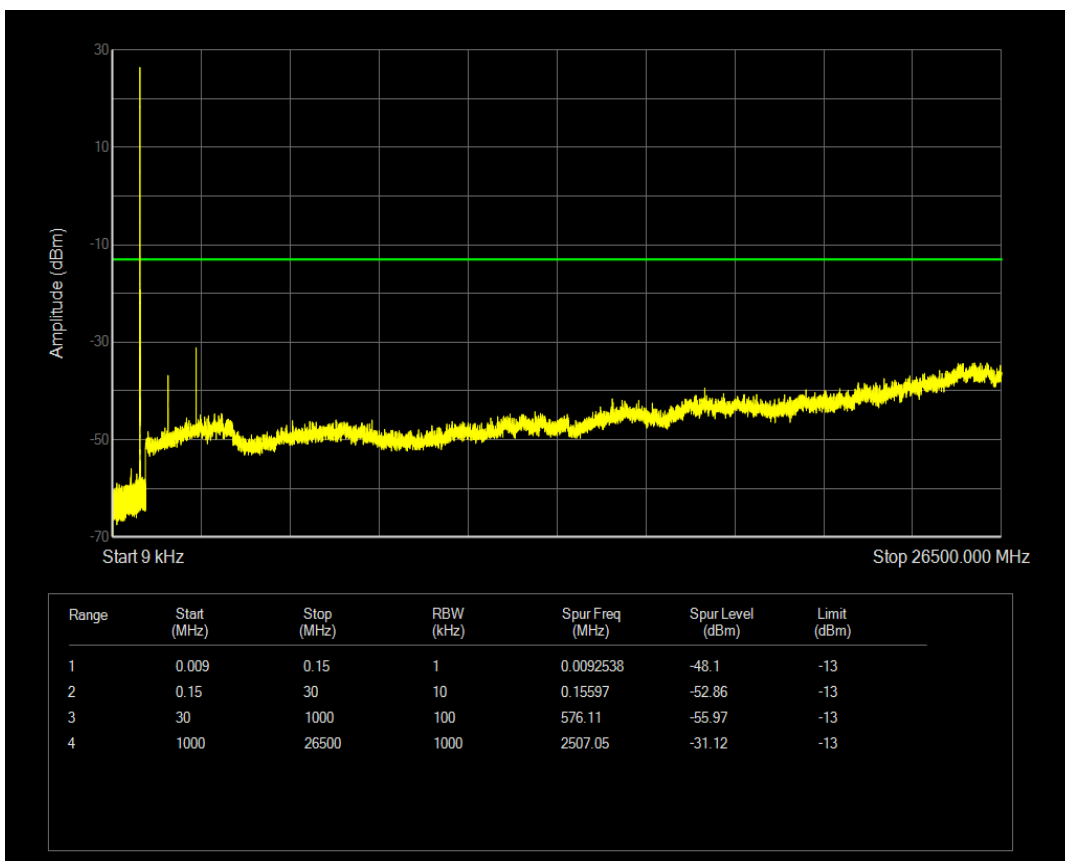

Band5 QAM16 BW=1.4MHz Channel=20407 RB Size=6 Position=#0

Band5 QPSK BW=1.4MHz Channel=20525 RB Size=1 Position=#0

Band5 QPSK BW=1.4MHz Channel=20525 RB Size=6 Position=#0

Band5 QAM16 BW=1.4MHz Channel=20525 RB Size=1 Position=#0

Band5 QAM16 BW=1.4MHz Channel=20525 RB Size=6 Position=#0

Band5 QPSK BW=1.4MHz Channel=20643 RB Size=1 Position=#0

Band5 QPSK BW=1.4MHz Channel=20643 RB Size=6 Position=#0

Band5 QAM16 BW=1.4MHz Channel=20643 RB Size=1 Position=#0