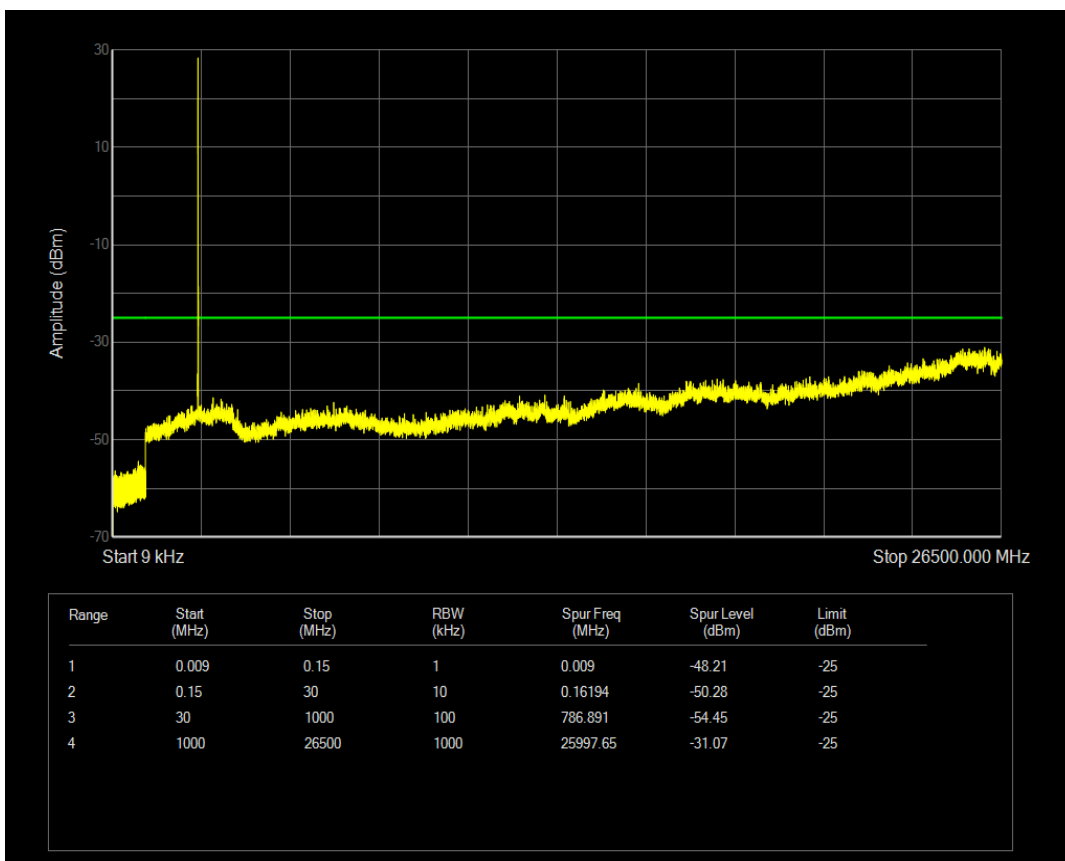

Band7 QAM16 BW=5MHz Channel=21100 RB Size=25 Position=#0

Band7 QPSK BW=5MHz Channel=21425 RB Size=1 Position=#0

Band7 QPSK BW=5MHz Channel=21425 RB Size=25 Position=#0

Band7 QAM16 BW=5MHz Channel=21425 RB Size=1 Position=#0

Band7 QAM16 BW=5MHz Channel=21425 RB Size=25 Position=#0

Band7 QPSK BW=10MHz Channel=20800 RB Size=1 Position=#0

Band7 QPSK BW=10MHz Channel=20800 RB Size=50 Position=#0

Band7 QAM16 BW=10MHz Channel=20800 RB Size=1 Position=#0