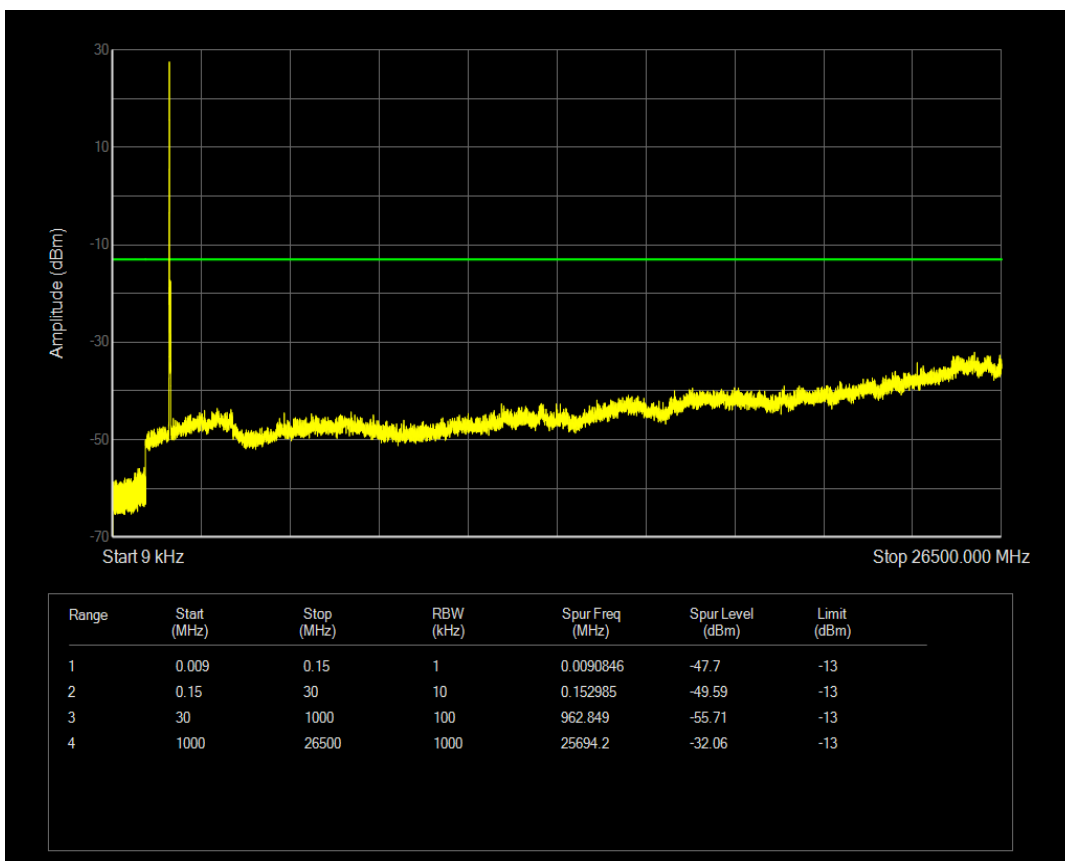

Band4 QAM16 BW=15MHz Channel=20325 RB Size=75 Position=#0

Band4 QPSK BW=20MHz Channel=20050 RB Size=1 Position=#0

Band4 QPSK BW=20MHz Channel=20050 RB Size=100 Position=#0

Band4 QAM16 BW=20MHz Channel=20050 RB Size=1 Position=#0

Band4 QAM16 BW=20MHz Channel=20050 RB Size=100 Position=#0

Band4 QPSK BW=20MHz Channel=20175 RB Size=1 Position=#0

Band4 QPSK BW=20MHz Channel=20175 RB Size=100 Position=#0

Band4 QAM16 BW=20MHz Channel=20175 RB Size=1 Position=#0