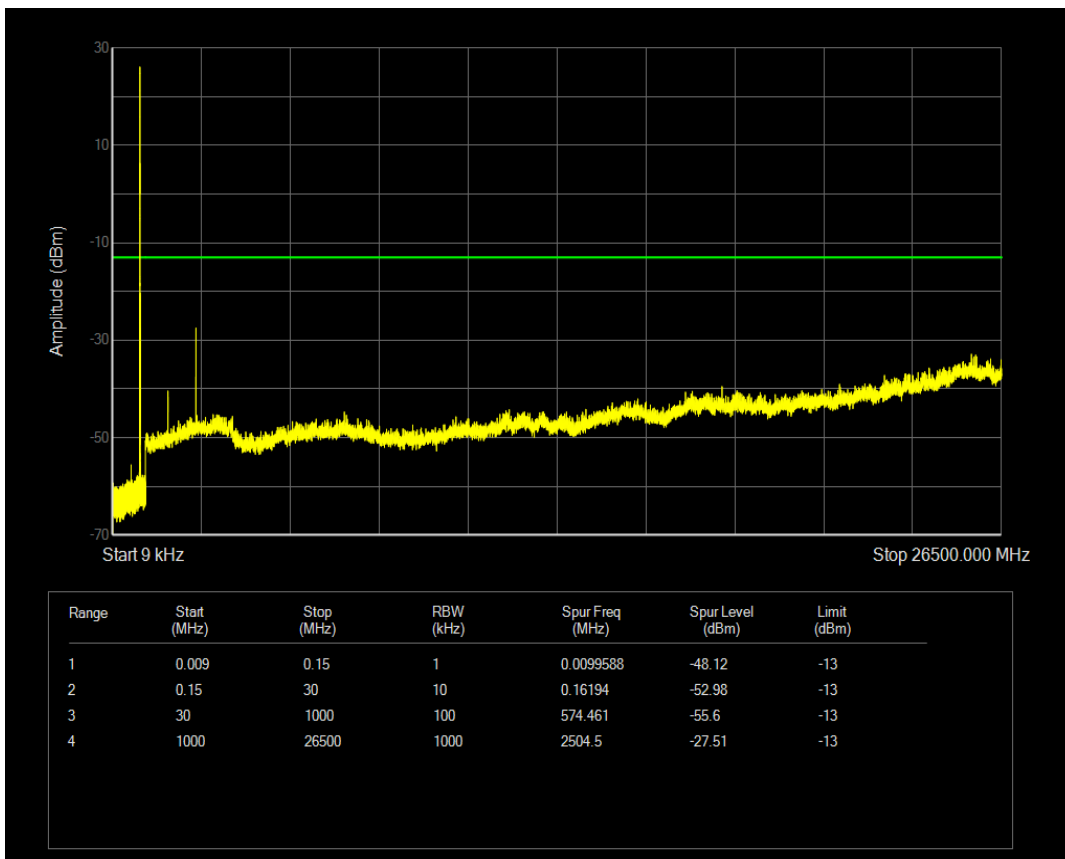

Band5 QAM16 BW=5MHz Channel=20425 RB Size=25 Position=#0

Band5 QPSK BW=5MHz Channel=20525 RB Size=1 Position=#0

Band5 QPSK BW=5MHz Channel=20525 RB Size=25 Position=#0

Band5 QAM16 BW=5MHz Channel=20525 RB Size=1 Position=#0