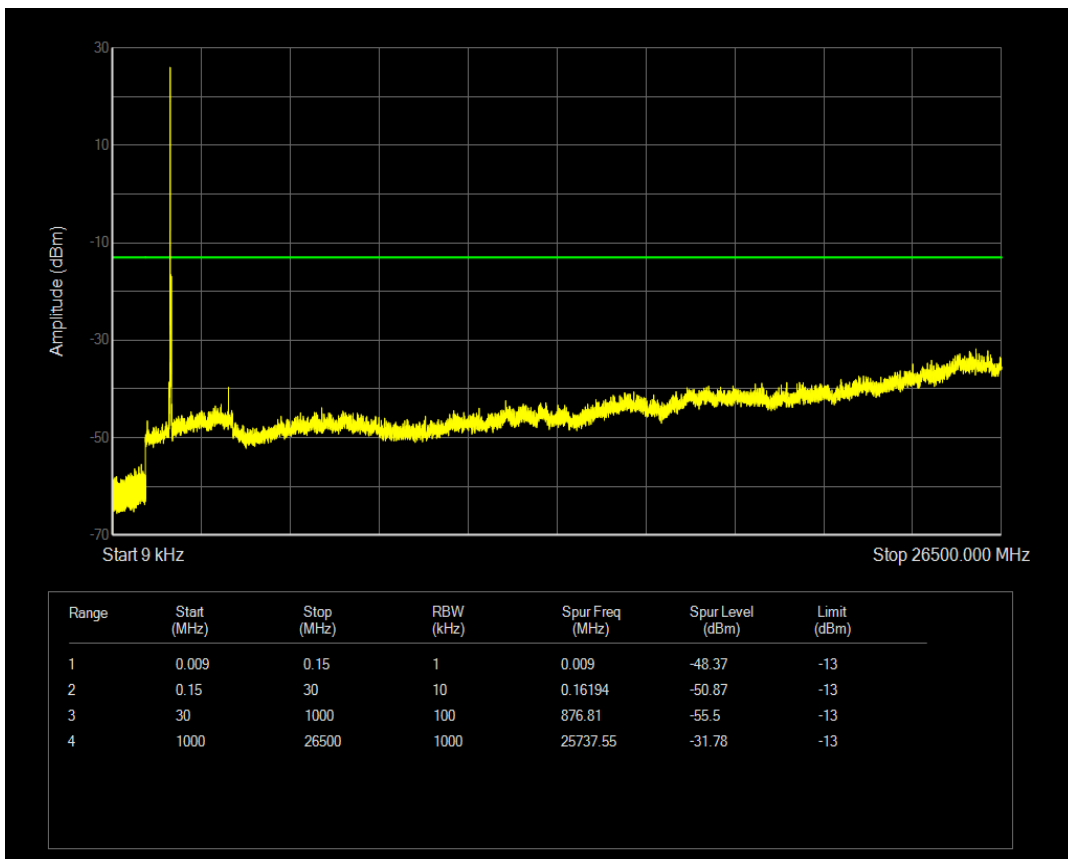

Band4 QAM16 BW=20MHz Channel=20175 RB Size=100 Position=#0

Band4 QPSK BW=20MHz Channel=20300 RB Size=1 Position=#0

Band4 QPSK BW=20MHz Channel=20300 RB Size=100 Position=#0

Band4 QAM16 BW=20MHz Channel=20300 RB Size=1 Position=#0

Band4 QAM16 BW=20MHz Channel=20300 RB Size=100 Position=#0

Band5 QPSK BW=1.4MHz Channel=20407 RB Size=1 Position=#0

Band5 QPSK BW=1.4MHz Channel=20407 RB Size=6 Position=#0

Band5 QAM16 BW=1.4MHz Channel=20407 RB Size=1 Position=#0