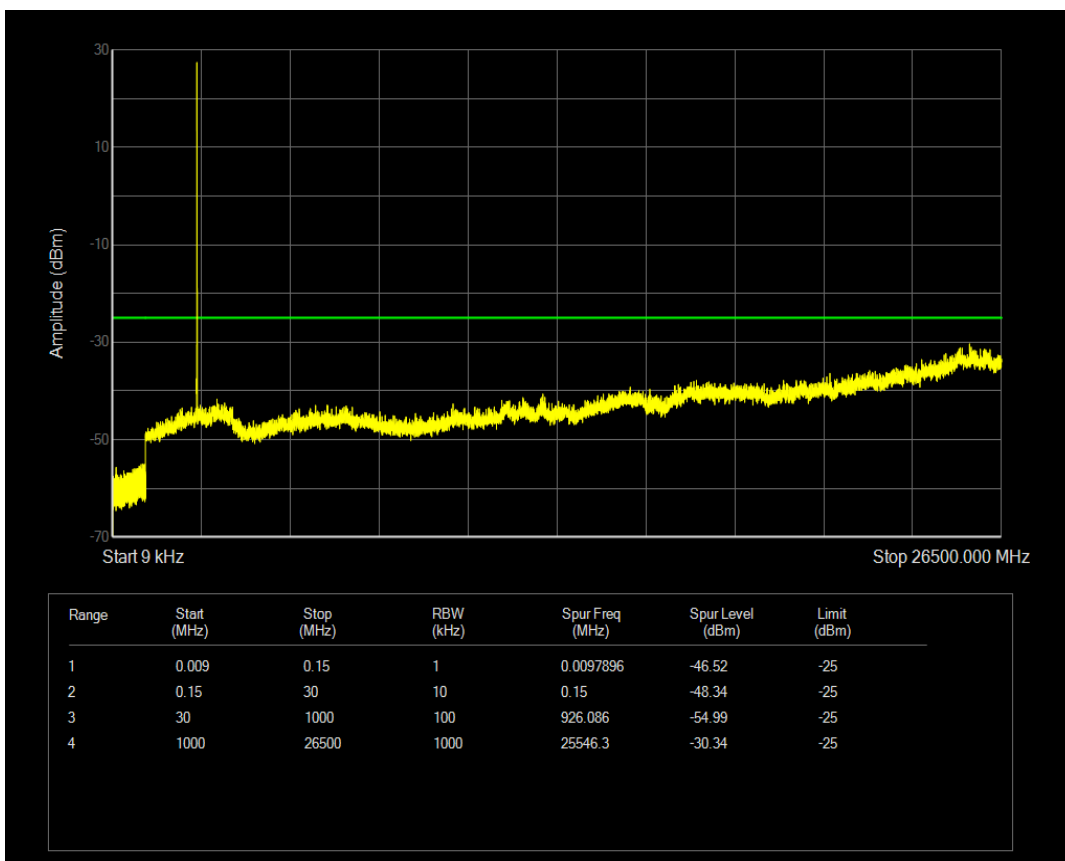

Band5 QAM16 BW=10MHz Channel=20525 RB Size=50 Position=#0

Band5 QPSK BW=10MHz Channel=20600 RB Size=1 Position=#0

Band5 QPSK BW=10MHz Channel=20600 RB Size=50 Position=#0

Band5 QAM16 BW=10MHz Channel=20600 RB Size=1 Position=#0

Band5 QAM16 BW=10MHz Channel=20600 RB Size=50 Position=#0

Band7 QPSK BW=5MHz Channel=20775 RB Size=1 Position=#0

Band7 QPSK BW=5MHz Channel=20775 RB Size=25 Position=#0

Band7 QAM16 BW=5MHz Channel=20775 RB Size=1 Position=#0

Band7 QAM16 BW=5MHz Channel=20775 RB Size=25 Position=#0

Band7 QPSK BW=5MHz Channel=21100 RB Size=1 Position=#0

Band7 QPSK BW=5MHz Channel=21100 RB Size=25 Position=#0

Band7 QAM16 BW=5MHz Channel=21100 RB Size=1 Position=#0