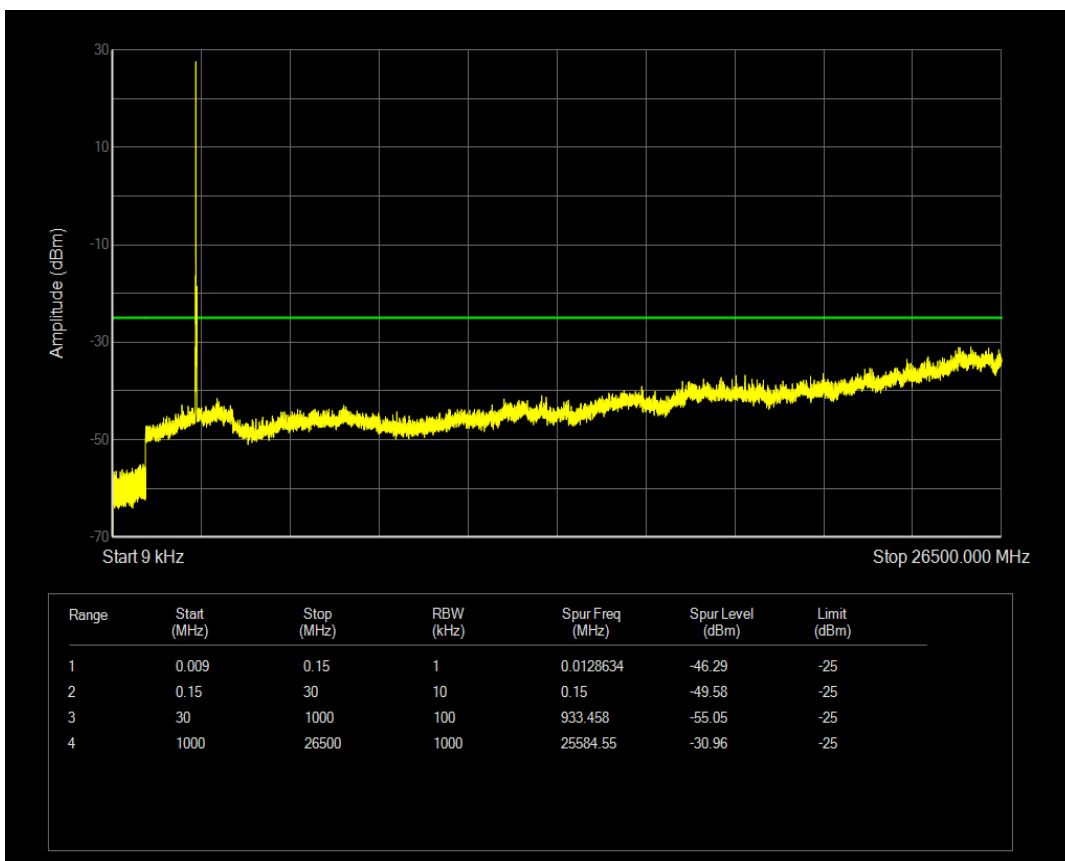

Band7 QAM16 BW=10MHz Channel=21400 RB Size=50 Position=#0

Band7 QPSK BW=15MHz Channel=20825 RB Size=1 Position=#0

Band7 QPSK BW=15MHz Channel=20825 RB Size=75 Position=#0

Band7 QAM16 BW=15MHz Channel=20825 RB Size=1 Position=#0