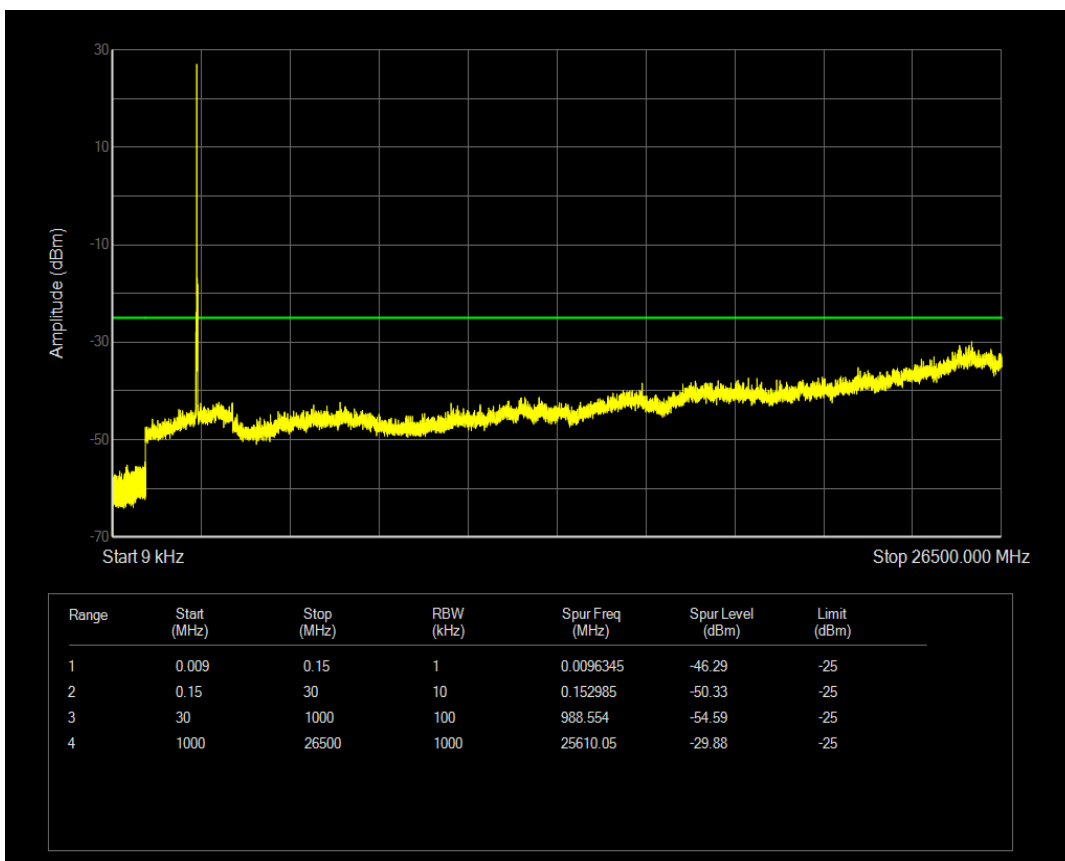

Band7 QAM16 BW=15MHz Channel=20825 RB Size=75 Position=#0

Band7 QPSK BW=15MHz Channel=21100 RB Size=1 Position=#0

Band7 QPSK BW=15MHz Channel=21100 RB Size=75 Position=#0

Band7 QAM16 BW=15MHz Channel=21100 RB Size=1 Position=#0