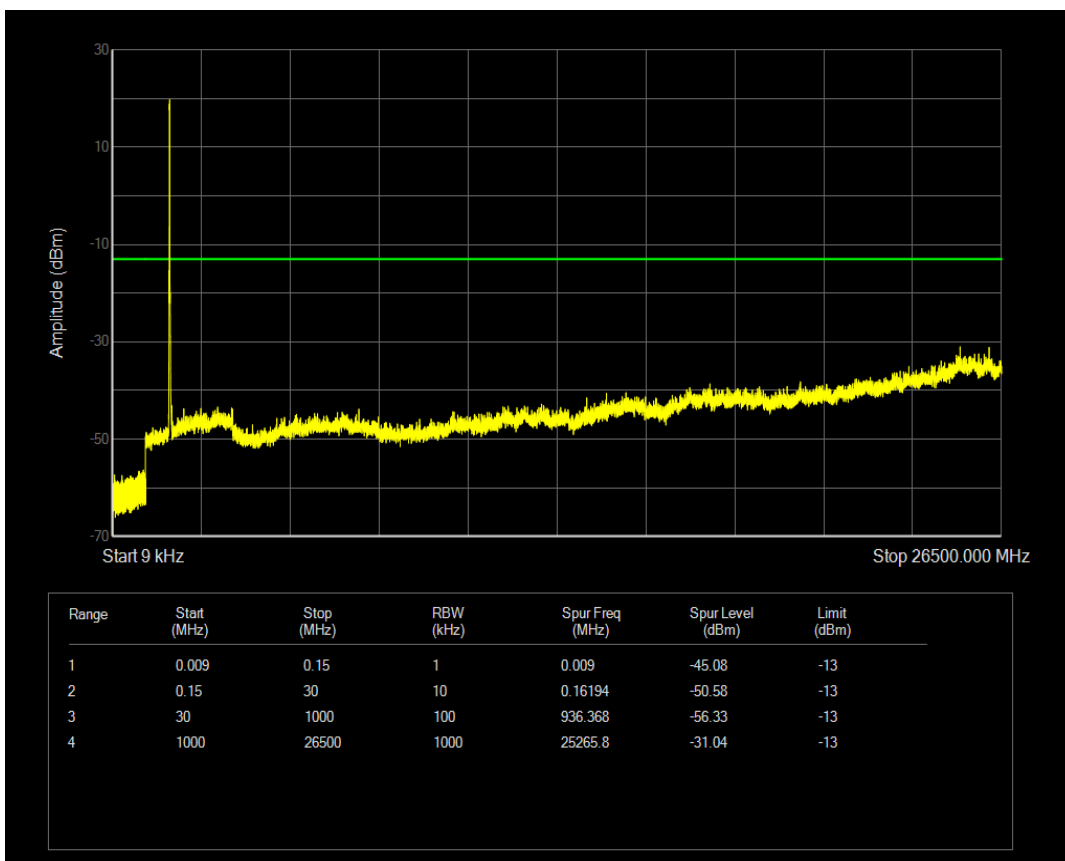

Band4 QAM16 BW=10MHz Channel=20350 RB Size=50 Position=#0

Band4 QPSK BW=15MHz Channel=20025 RB Size=1 Position=#0

Band4 QPSK BW=15MHz Channel=20025 RB Size=75 Position=#0

Band4 QAM16 BW=15MHz Channel=20025 RB Size=1 Position=#0

Band4 QAM16 BW=15MHz Channel=20025 RB Size=75 Position=#0

Band4 QPSK BW=15MHz Channel=20175 RB Size=1 Position=#0

Band4 QPSK BW=15MHz Channel=20175 RB Size=75 Position=#0

Band4 QAM16 BW=15MHz Channel=20175 RB Size=1 Position=#0