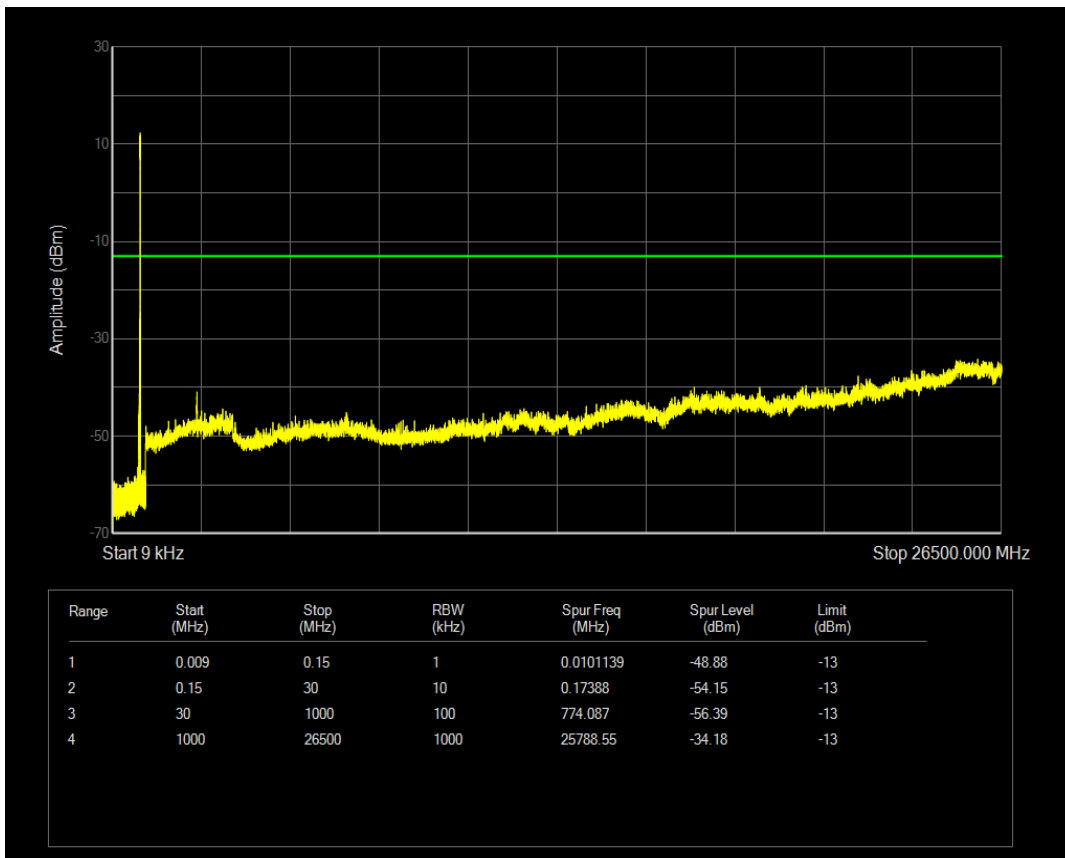

Band5 QAM16 BW=10MHz Channel=20525 RB Size=50 Position=#0

Band5 QPSK BW=10MHz Channel=20600 RB Size=1 Position=#0

Band5 QPSK BW=10MHz Channel=20600 RB Size=50 Position=#0

Band5 QAM16 BW=10MHz Channel=20600 RB Size=1 Position=#0

Band5 QAM16 BW=10MHz Channel=20600 RB Size=50 Position=#0

Band7 QPSK BW=5MHz Channel=20775 RB Size=1 Position=#0

Band7 QPSK BW=5MHz Channel=20775 RB Size=25 Position=#0

Band7 QAM16 BW=5MHz Channel=20775 RB Size=1 Position=#0