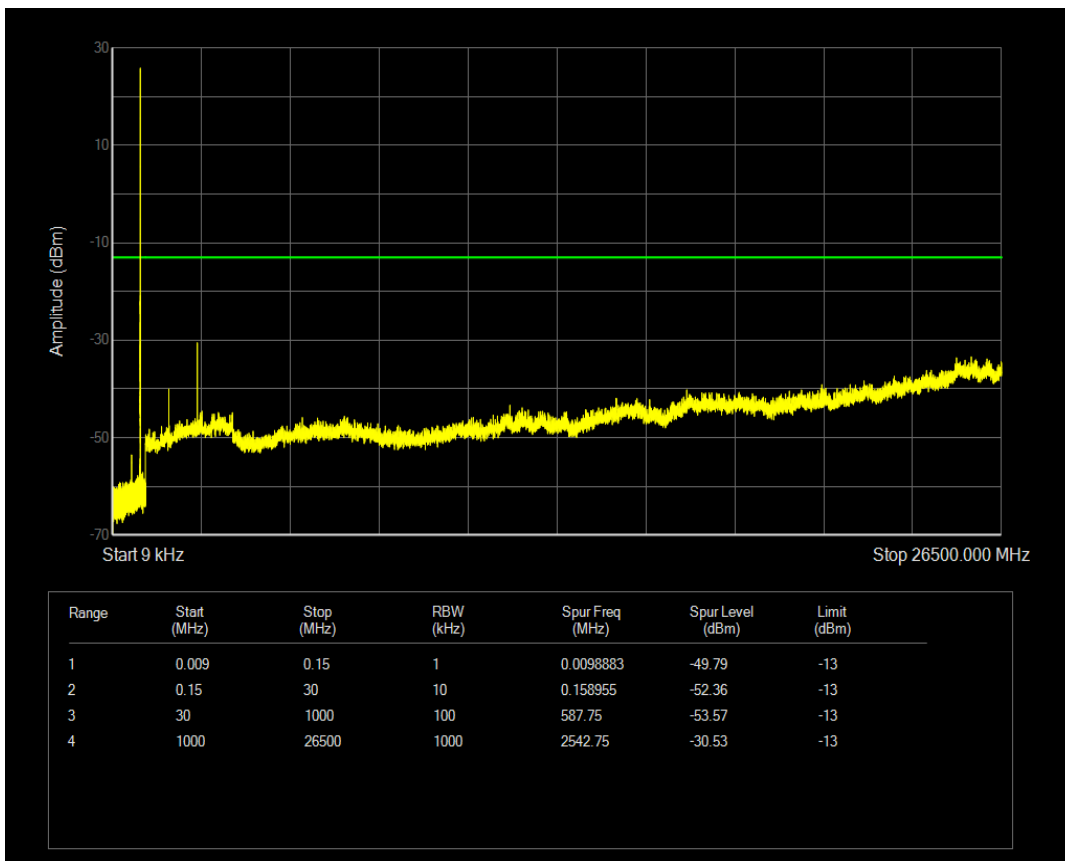

Band5 QAM16 BW=1.4MHz Channel=20525 RB Size=6 Position=#0

Band5 QPSK BW=1.4MHz Channel=20643 RB Size=1 Position=#0

Band5 QPSK BW=1.4MHz Channel=20643 RB Size=6 Position=#0

Band5 QAM16 BW=1.4MHz Channel=20643 RB Size=1 Position=#0