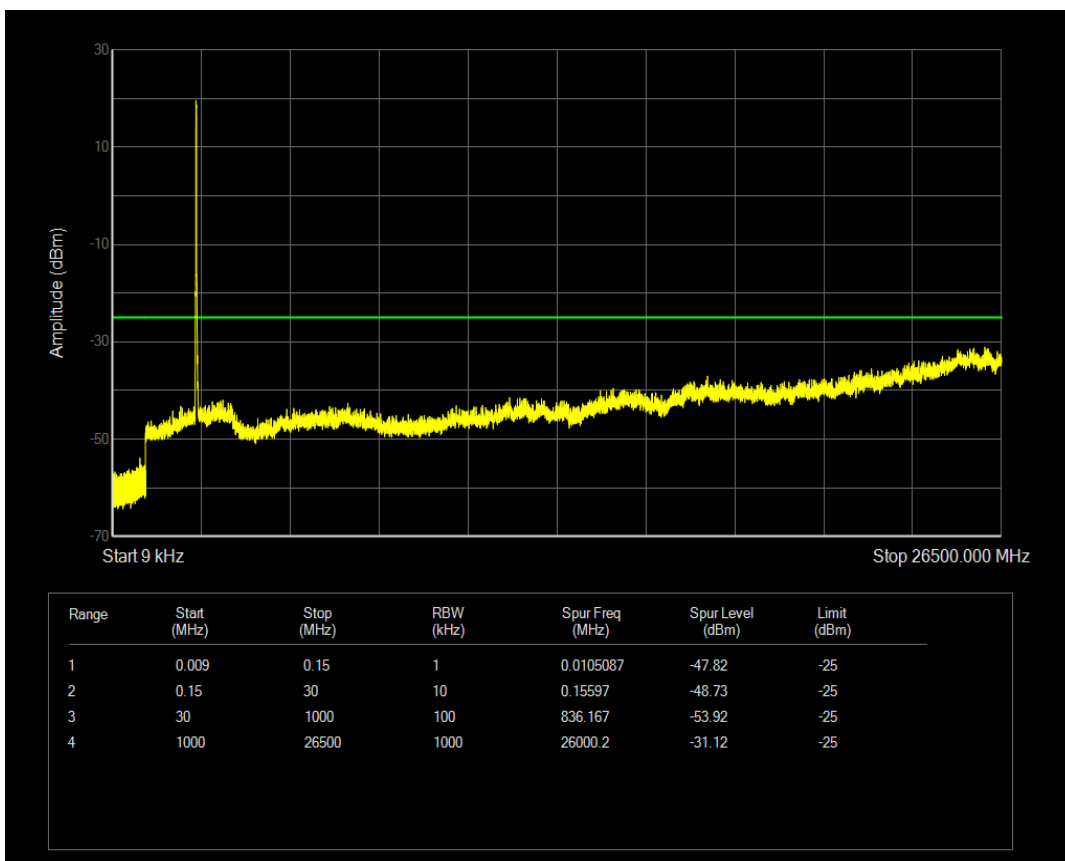

Band7 QAM16 BW=15MHz Channel=21100 RB Size=75 Position=#0

Band7 QPSK BW=15MHz Channel=21375 RB Size=1 Position=#0

Band7 QPSK BW=15MHz Channel=21375 RB Size=75 Position=#0

Band7 QAM16 BW=15MHz Channel=21375 RB Size=1 Position=#0

Band7 QAM16 BW=15MHz Channel=21375 RB Size=75 Position=#0

Band7 QPSK BW=20MHz Channel=20850 RB Size=1 Position=#0

Band7 QPSK BW=20MHz Channel=20850 RB Size=100 Position=#0

Band7 QAM16 BW=20MHz Channel=20850 RB Size=1 Position=#0