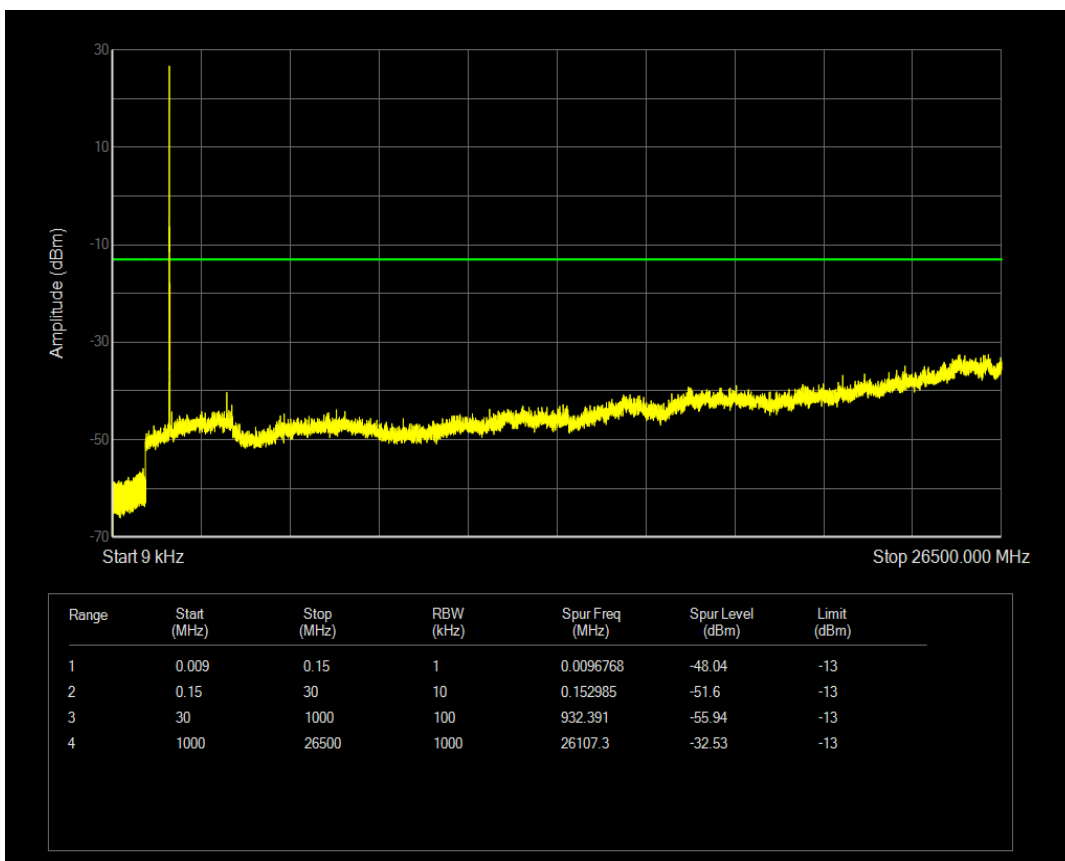

Band4 QAM16 BW=5MHz Channel=20375 RB Size=25 Position=#0

Band4 QPSK BW=10MHz Channel=20000 RB Size=1 Position=#0

Band4 QPSK BW=10MHz Channel=20000 RB Size=50 Position=#0

Band4 QAM16 BW=10MHz Channel=20000 RB Size=1 Position=#0

Band4 QAM16 BW=10MHz Channel=20000 RB Size=50 Position=#0

Band4 QPSK BW=10MHz Channel=20175 RB Size=1 Position=#0

Band4 QPSK BW=10MHz Channel=20175 RB Size=50 Position=#0

Band4 QAM16 BW=10MHz Channel=20175 RB Size=1 Position=#0