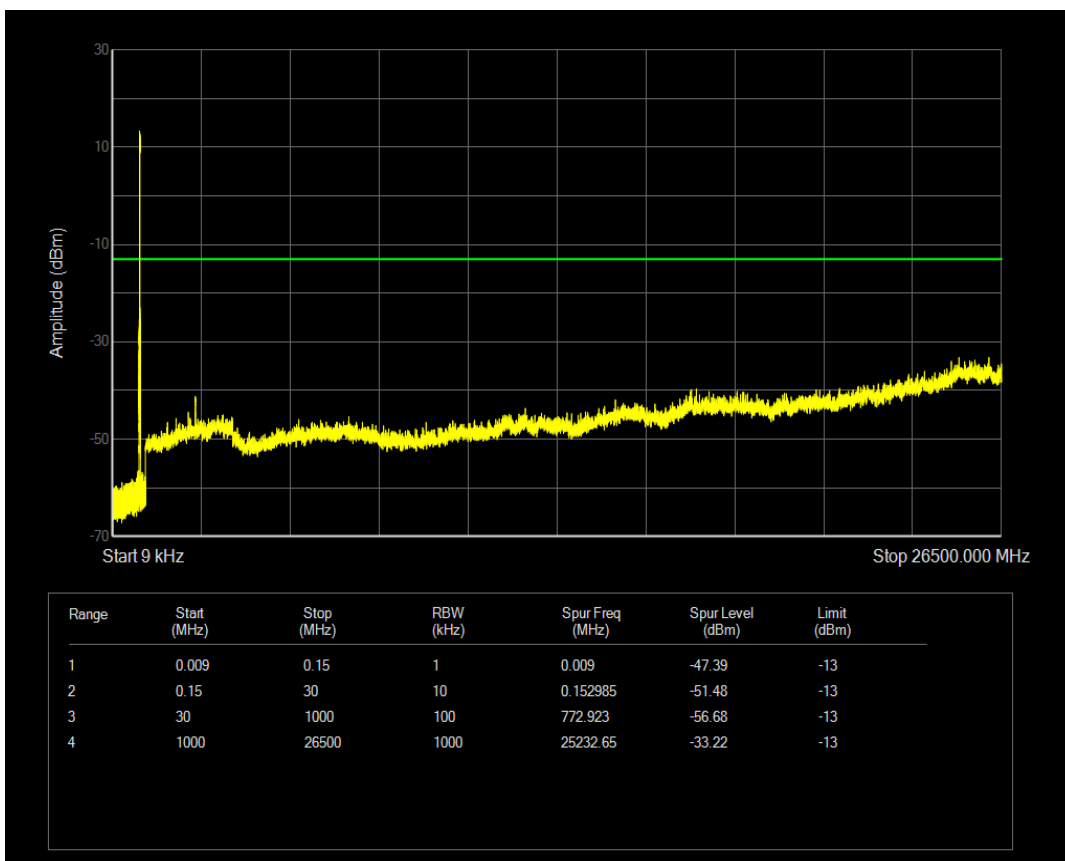

Band5 QAM16 BW=5MHz Channel=20525 RB Size=25 Position=#0

Band5 QPSK BW=5MHz Channel=20625 RB Size=1 Position=#0

Band5 QPSK BW=5MHz Channel=20625 RB Size=25 Position=#0

Band5 QAM16 BW=5MHz Channel=20625 RB Size=1 Position=#0

Band5 QAM16 BW=5MHz Channel=20625 RB Size=25 Position=#0

Band5 QPSK BW=10MHz Channel=20450 RB Size=1 Position=#0

Band5 QPSK BW=10MHz Channel=20450 RB Size=50 Position=#0

Band5 QAM16 BW=10MHz Channel=20450 RB Size=1 Position=#0