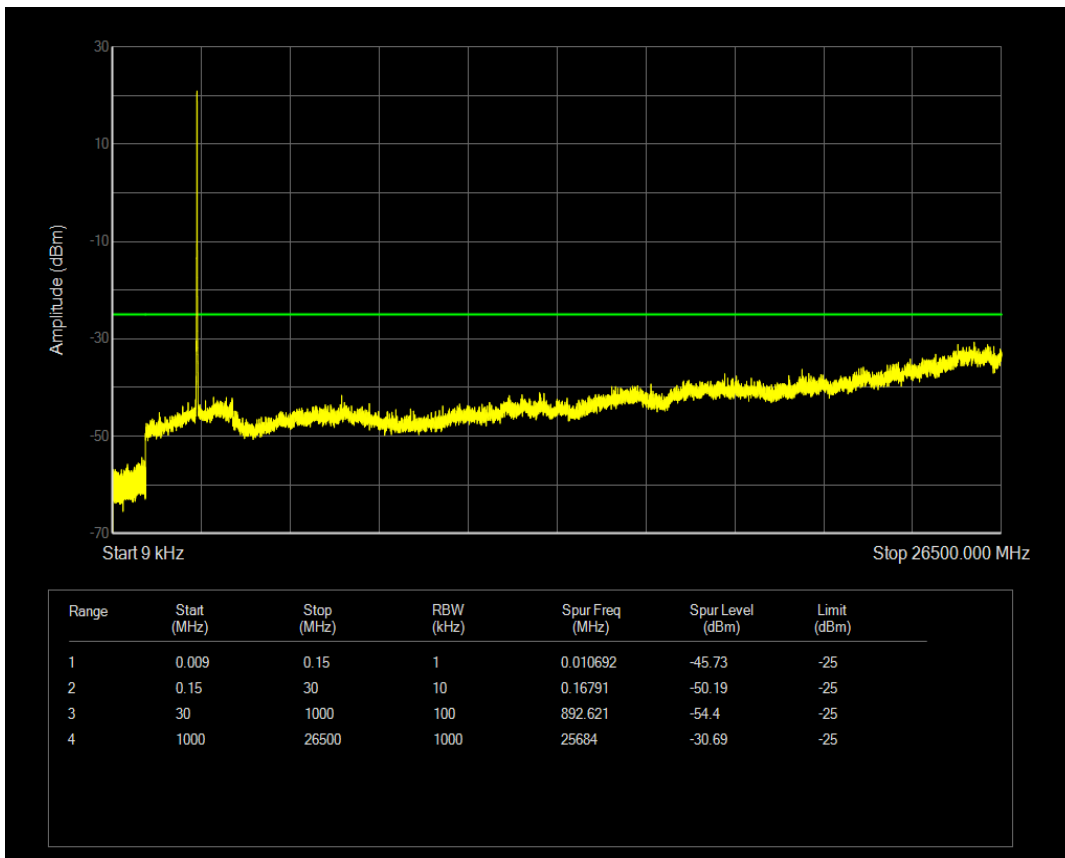

Band7 QAM16 BW=10MHz Channel=20800 RB Size=50 Position=#0

Band7 QPSK BW=10MHz Channel=21100 RB Size=1 Position=#0

Band7 QPSK BW=10MHz Channel=21100 RB Size=50 Position=#0

Band7 QAM16 BW=10MHz Channel=21100 RB Size=1 Position=#0

Band7 QAM16 BW=10MHz Channel=21100 RB Size=50 Position=#0

Band7 QPSK BW=10MHz Channel=21400 RB Size=1 Position=#0

Band7 QPSK BW=10MHz Channel=21400 RB Size=50 Position=#0

Band7 QAM16 BW=10MHz Channel=21400 RB Size=1 Position=#0