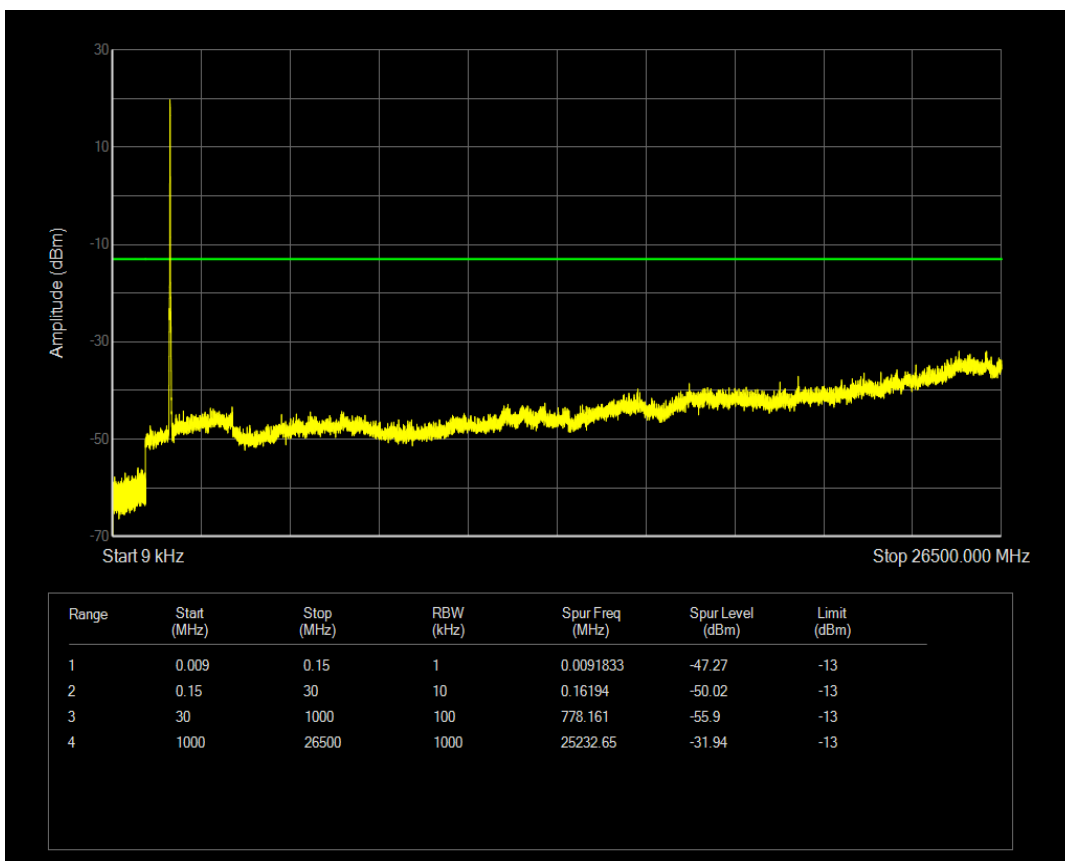

Band4 QAM16 BW=10MHz Channel=20350 RB Size=50 Position=#0

Band4 QPSK BW=15MHz Channel=20025 RB Size=1 Position=#0

Band4 QPSK BW=15MHz Channel=20025 RB Size=75 Position=#0

Band4 QAM16 BW=15MHz Channel=20025 RB Size=1 Position=#0

Band4 QAM16 BW=15MHz Channel=20025 RB Size=75 Position=#0

Band4 QPSK BW=15MHz Channel=20175 RB Size=1 Position=#0

Band4 QPSK BW=15MHz Channel=20175 RB Size=75 Position=#0

Band4 QAM16 BW=15MHz Channel=20175 RB Size=1 Position=#0

Band4 QAM16 BW=15MHz Channel=20175 RB Size=75 Position=#0

Band4 QPSK BW=15MHz Channel=20325 RB Size=1 Position=#0

Band4 QPSK BW=15MHz Channel=20325 RB Size=75 Position=#0

Band4 QAM16 BW=15MHz Channel=20325 RB Size=1 Position=#0