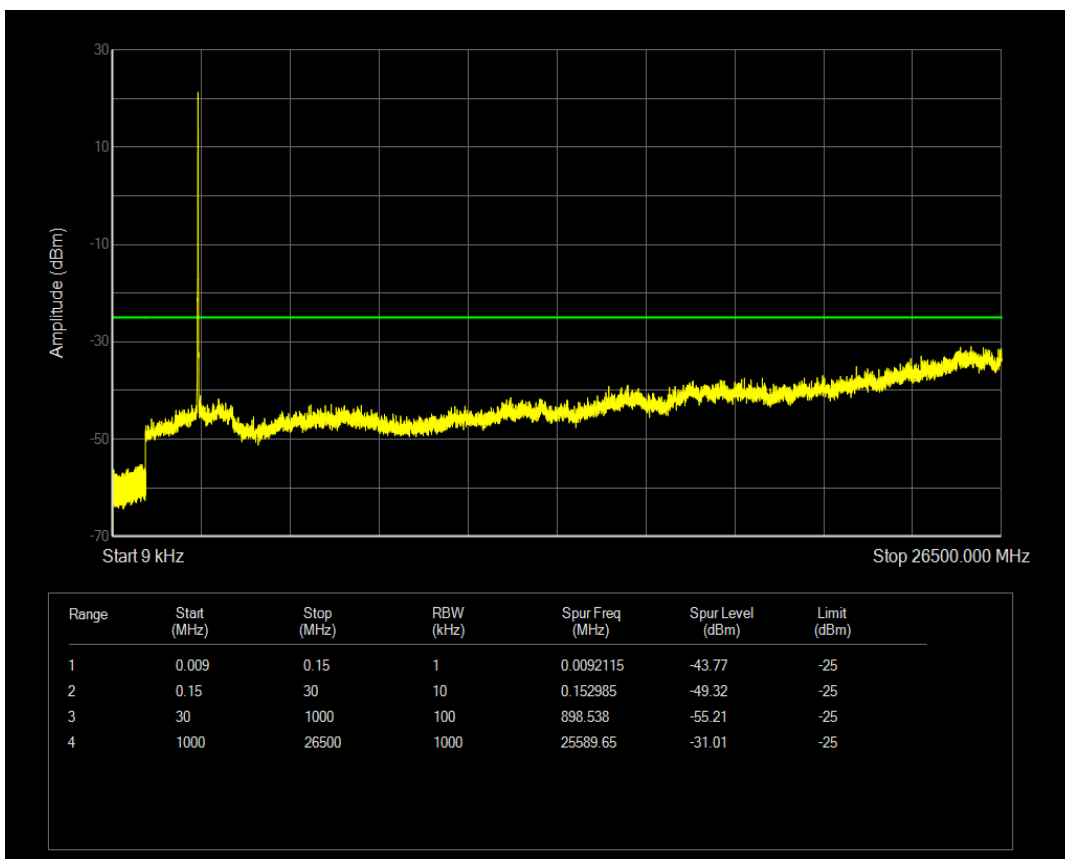

Band7 QAM16 BW=10MHz Channel=21400 RB Size=50 Position=#0