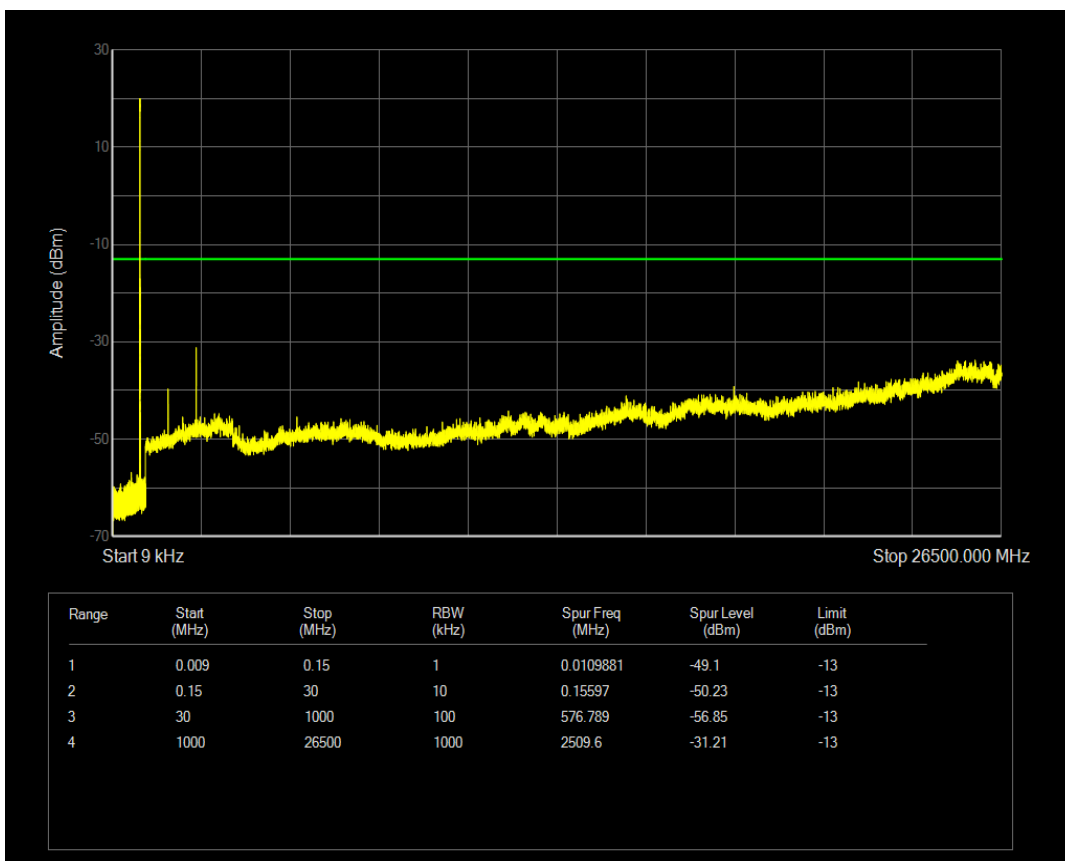

Band5 QAM16 BW=1.4MHz Channel=20407 RB Size=6 Position=#0

Band5 QPSK BW=1.4MHz Channel=20525 RB Size=1 Position=#0

Band5 QPSK BW=1.4MHz Channel=20525 RB Size=6 Position=#0

Band5 QAM16 BW=1.4MHz Channel=20525 RB Size=1 Position=#0

Band5 QAM16 BW=1.4MHz Channel=20525 RB Size=6 Position=#0

Band5 QPSK BW=1.4MHz Channel=20643 RB Size=1 Position=#0

Band5 QPSK BW=1.4MHz Channel=20643 RB Size=6 Position=#0

Band5 QAM16 BW=1.4MHz Channel=20643 RB Size=1 Position=#0