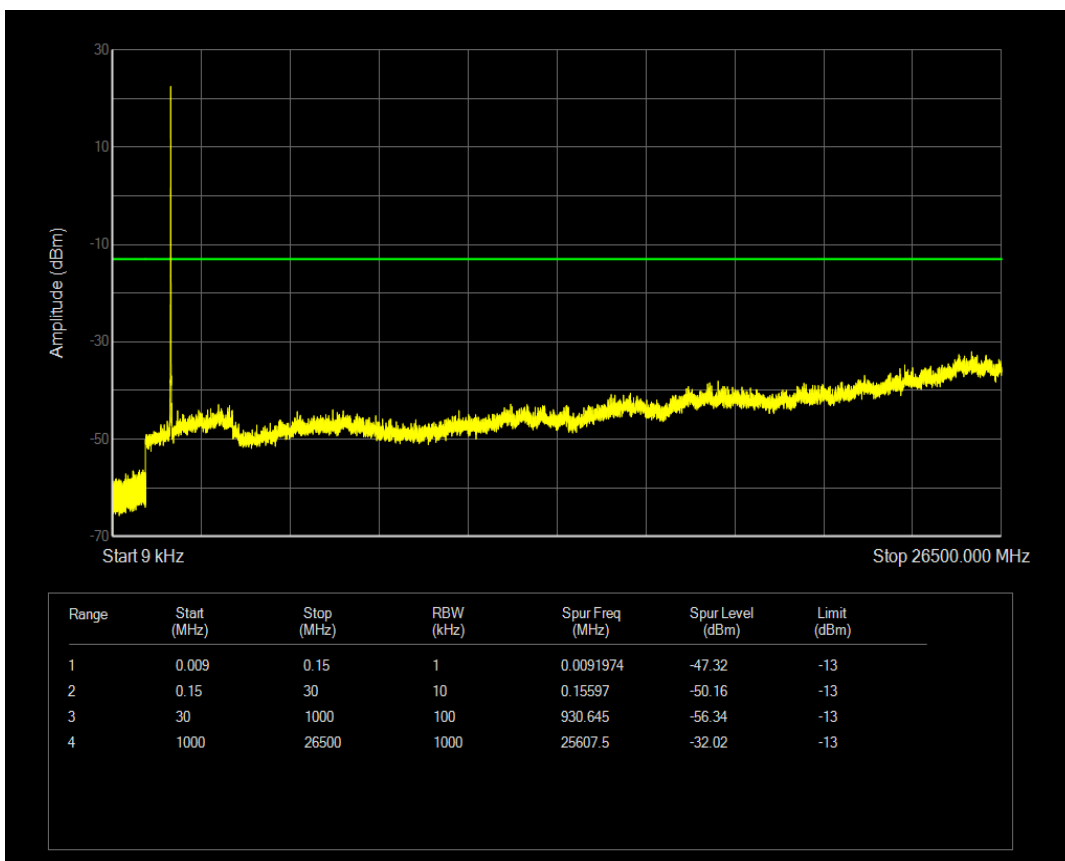

Band4 QAM16 BW=5MHz Channel=20175 RB Size=25 Position=#0

Band4 QPSK BW=5MHz Channel=20375 RB Size=1 Position=#0

Band4 QPSK BW=5MHz Channel=20375 RB Size=25 Position=#0

Band4 QAM16 BW=5MHz Channel=20375 RB Size=1 Position=#0

Band4 QAM16 BW=5MHz Channel=20375 RB Size=25 Position=#0

Band4 QPSK BW=10MHz Channel=20000 RB Size=1 Position=#0

Band4 QPSK BW=10MHz Channel=20000 RB Size=50 Position=#0

Band4 QAM16 BW=10MHz Channel=20000 RB Size=1 Position=#0