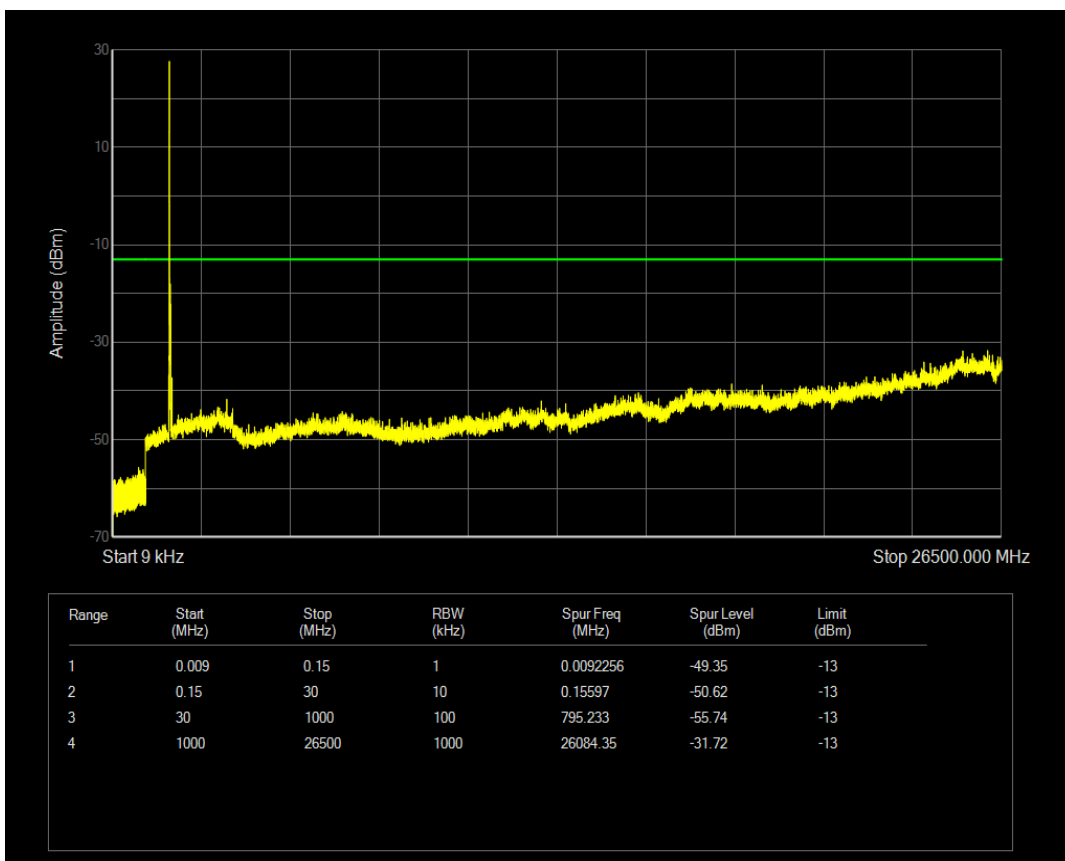

Band4 QAM16 BW=10MHz Channel=20000 RB Size=50 Position=#0

Band4 QPSK BW=10MHz Channel=20175 RB Size=1 Position=#0

Band4 QPSK BW=10MHz Channel=20175 RB Size=50 Position=#0

Band4 QAM16 BW=10MHz Channel=20175 RB Size=1 Position=#0

Band4 QAM16 BW=10MHz Channel=20175 RB Size=50 Position=#0

Band4 QPSK BW=10MHz Channel=20350 RB Size=1 Position=#0

Band4 QPSK BW=10MHz Channel=20350 RB Size=50 Position=#0

Band4 QAM16 BW=10MHz Channel=20350 RB Size=1 Position=#0

Band4 QAM16 BW=10MHz Channel=20350 RB Size=50 Position=#0

Band4 QPSK BW=15MHz Channel=20025 RB Size=1 Position=#0

Band4 QPSK BW=15MHz Channel=20025 RB Size=75 Position=#0

Band4 QAM16 BW=15MHz Channel=20025 RB Size=1 Position=#0