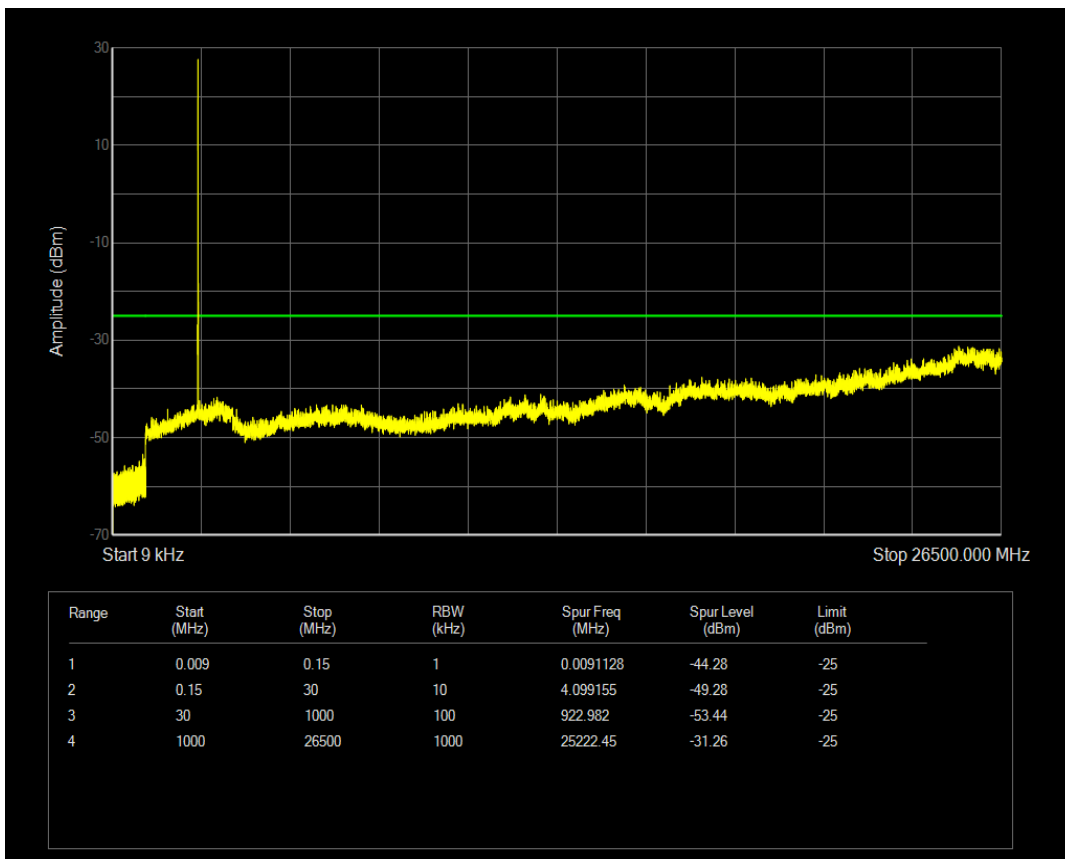

Band7 QPSK BW=5MHz Channel=21425 RB Size=1 Position=#0