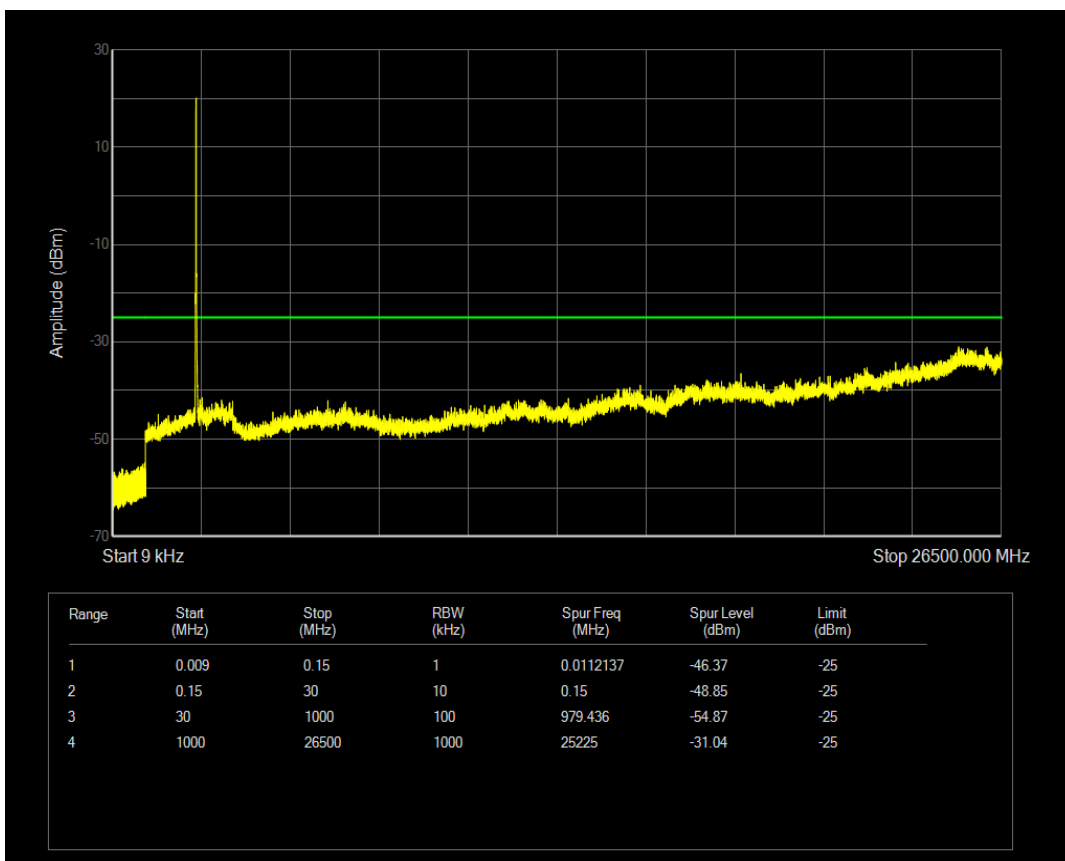

Band7 QAM16 BW=15MHz Channel=20825 RB Size=75 Position=#0