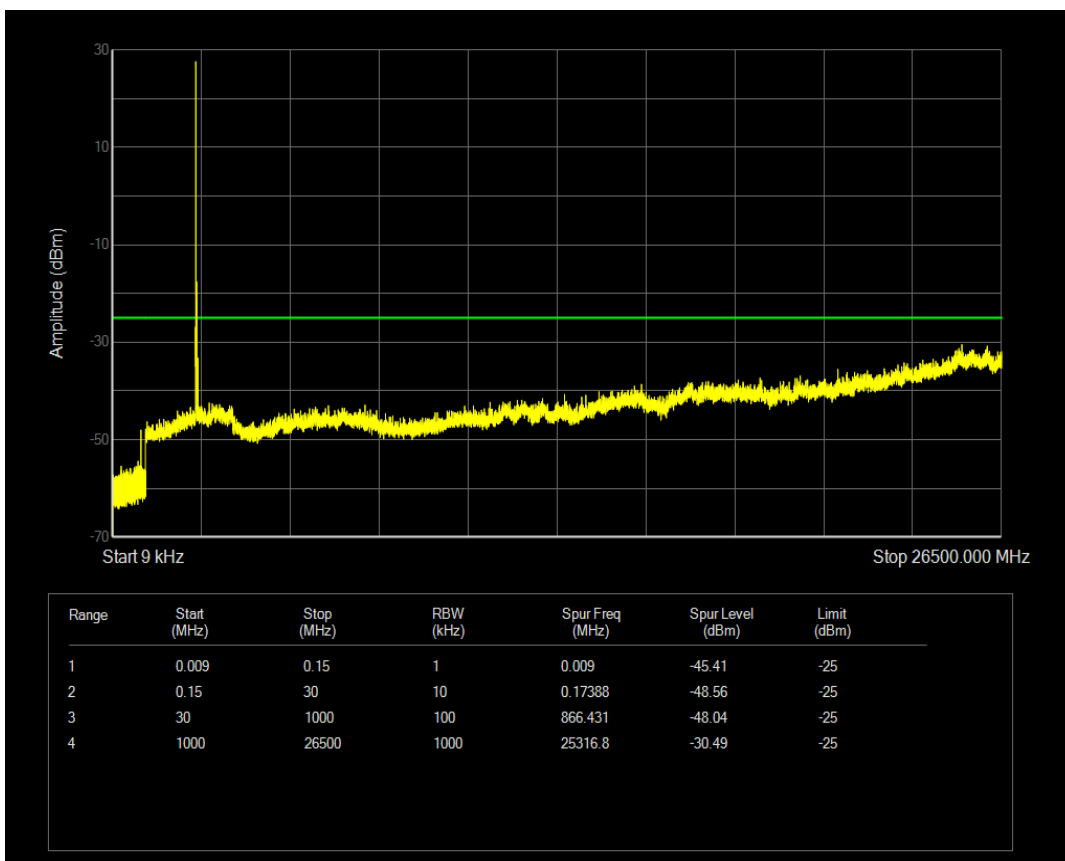

Band5 QAM16 BW=10MHz Channel=20525 RB Size=50 Position=#0

Band5 QPSK BW=10MHz Channel=20600 RB Size=1 Position=#0

Band5 QPSK BW=10MHz Channel=20600 RB Size=50 Position=#0

Band5 QAM16 BW=10MHz Channel=20600 RB Size=1 Position=#0

Band5 QAM16 BW=10MHz Channel=20600 RB Size=50 Position=#0

Band7 QPSK BW=5MHz Channel=20775 RB Size=1 Position=#0

Band7 QPSK BW=5MHz Channel=20775 RB Size=25 Position=#0

Band7 QAM16 BW=5MHz Channel=20775 RB Size=1 Position=#0

Band7 QAM16 BW=5MHz Channel=20775 RB Size=25 Position=#0

Band7 QPSK BW=5MHz Channel=21100 RB Size=1 Position=#0

Band7 QPSK BW=5MHz Channel=21100 RB Size=25 Position=#0

Band7 QAM16 BW=5MHz Channel=21100 RB Size=1 Position=#0