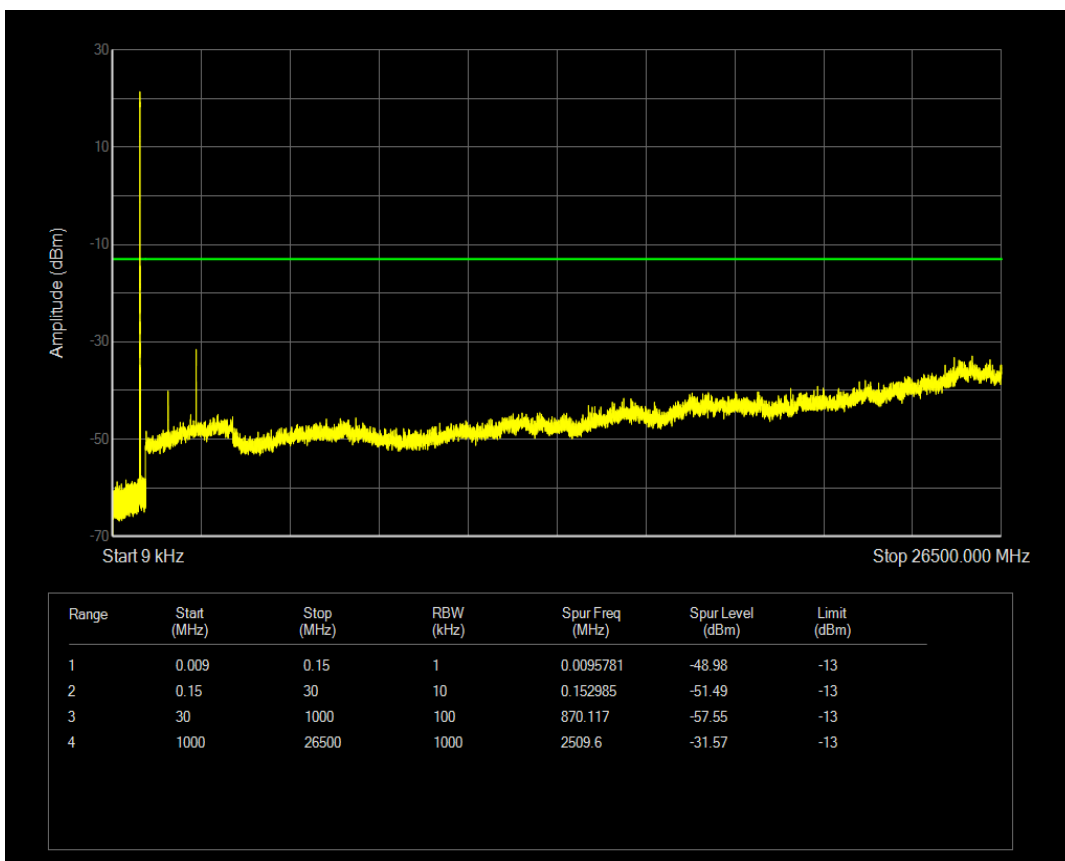

Band4 QAM16 BW=20MHz Channel=20300 RB Size=100 Position=#0

Band5 QPSK BW=1.4MHz Channel=20407 RB Size=1 Position=#0

Band5 QPSK BW=1.4MHz Channel=20407 RB Size=6 Position=#0

Band5 QAM16 BW=1.4MHz Channel=20407 RB Size=1 Position=#0

Band5 QAM16 BW=1.4MHz Channel=20407 RB Size=6 Position=#0

Band5 QPSK BW=1.4MHz Channel=20525 RB Size=1 Position=#0

Band5 QPSK BW=1.4MHz Channel=20525 RB Size=6 Position=#0

Band5 QAM16 BW=1.4MHz Channel=20525 RB Size=1 Position=#0