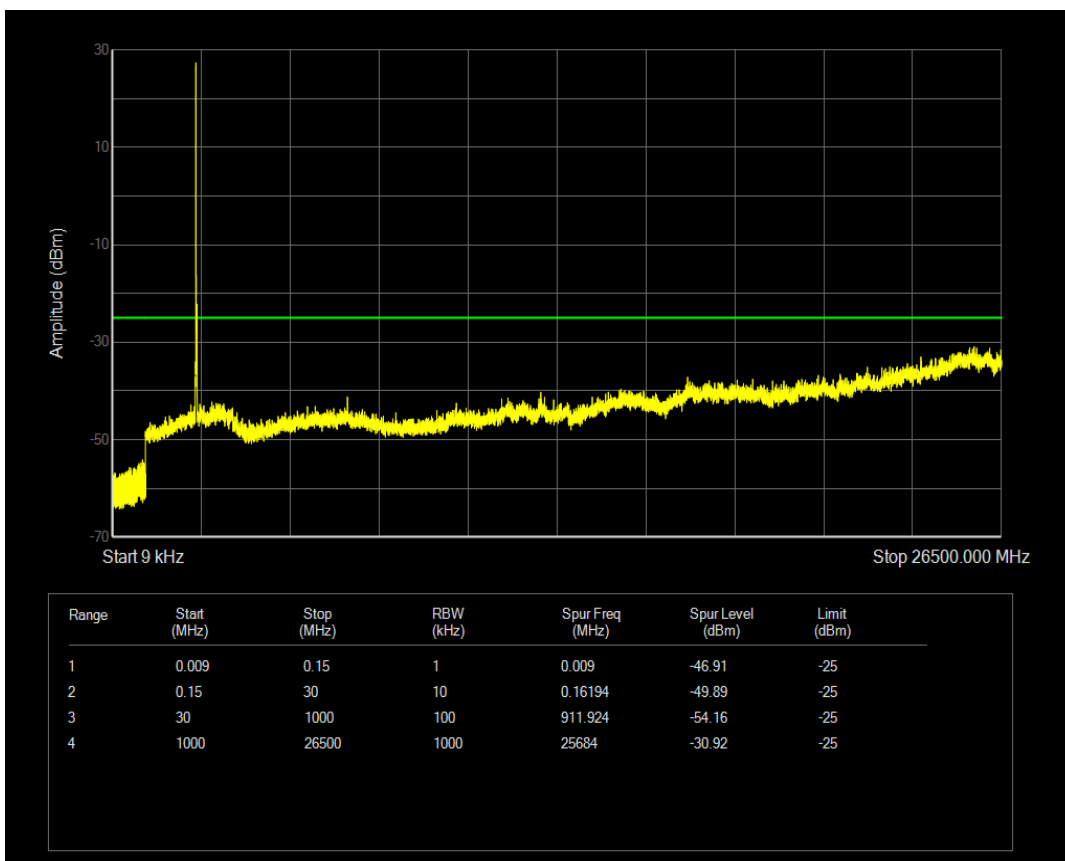

Band7 QPSK BW=20MHz Channel=20850 RB Size=1 Position=#0