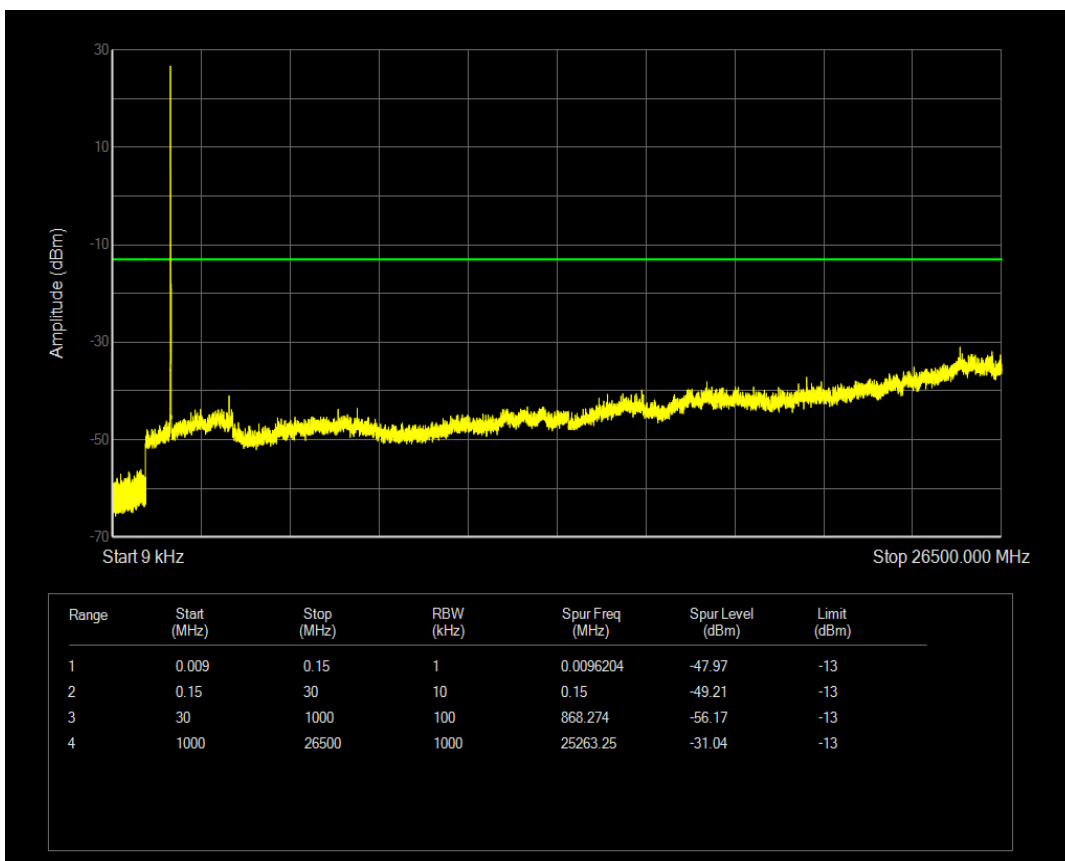

Band4 QAM16 BW=10MHz Channel=20000 RB Size=50 Position=#0

Band4 QPSK BW=10MHz Channel=20175 RB Size=1 Position=#0

Band4 QPSK BW=10MHz Channel=20175 RB Size=50 Position=#0

Band4 QAM16 BW=10MHz Channel=20175 RB Size=1 Position=#0

Band4 QAM16 BW=10MHz Channel=20175 RB Size=50 Position=#0

Band4 QPSK BW=10MHz Channel=20350 RB Size=1 Position=#0

Band4 QPSK BW=10MHz Channel=20350 RB Size=50 Position=#0

Band4 QAM16 BW=10MHz Channel=20350 RB Size=1 Position=#0

Band4 QAM16 BW=10MHz Channel=20350 RB Size=50 Position=#0

Band4 QPSK BW=15MHz Channel=20025 RB Size=1 Position=#0

Band4 QPSK BW=15MHz Channel=20025 RB Size=75 Position=#0

Band4 QAM16 BW=15MHz Channel=20025 RB Size=1 Position=#0