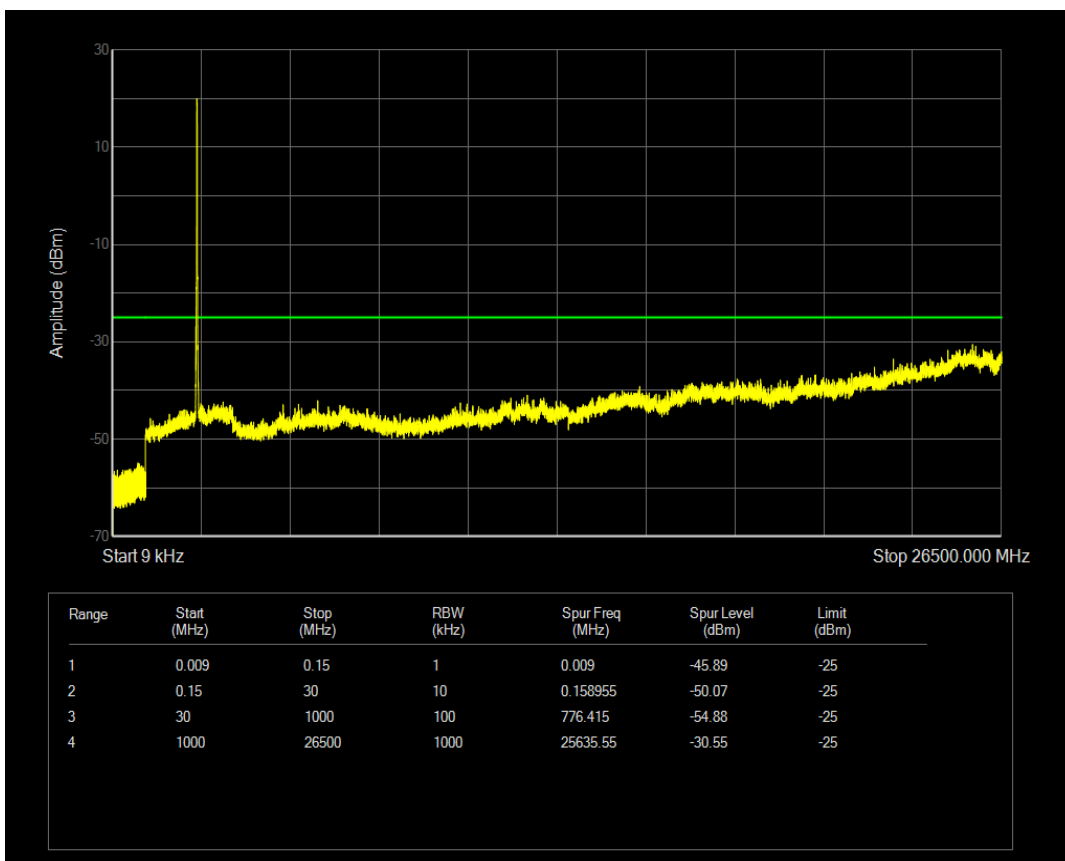

Band7 QAM16 BW=15MHz Channel=21100 RB Size=75 Position=#0