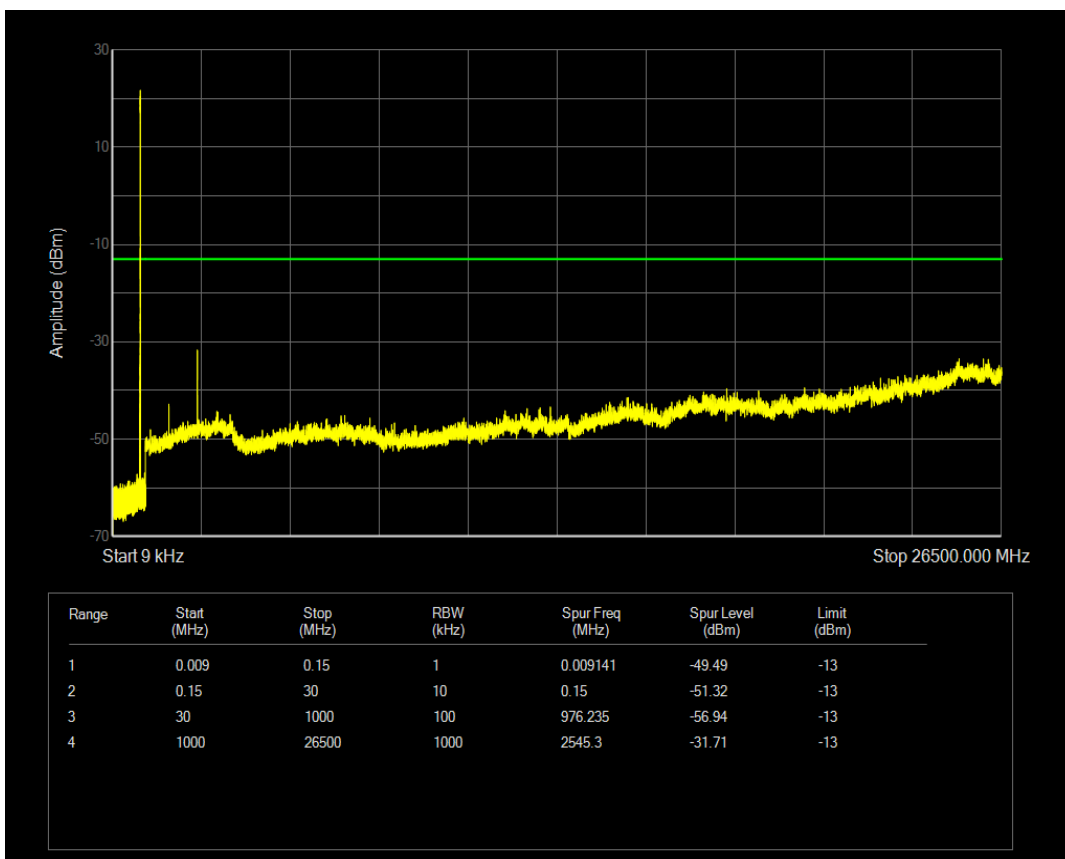

Band5 QAM16 BW=1.4MHz Channel=20643 RB Size=6 Position=#0