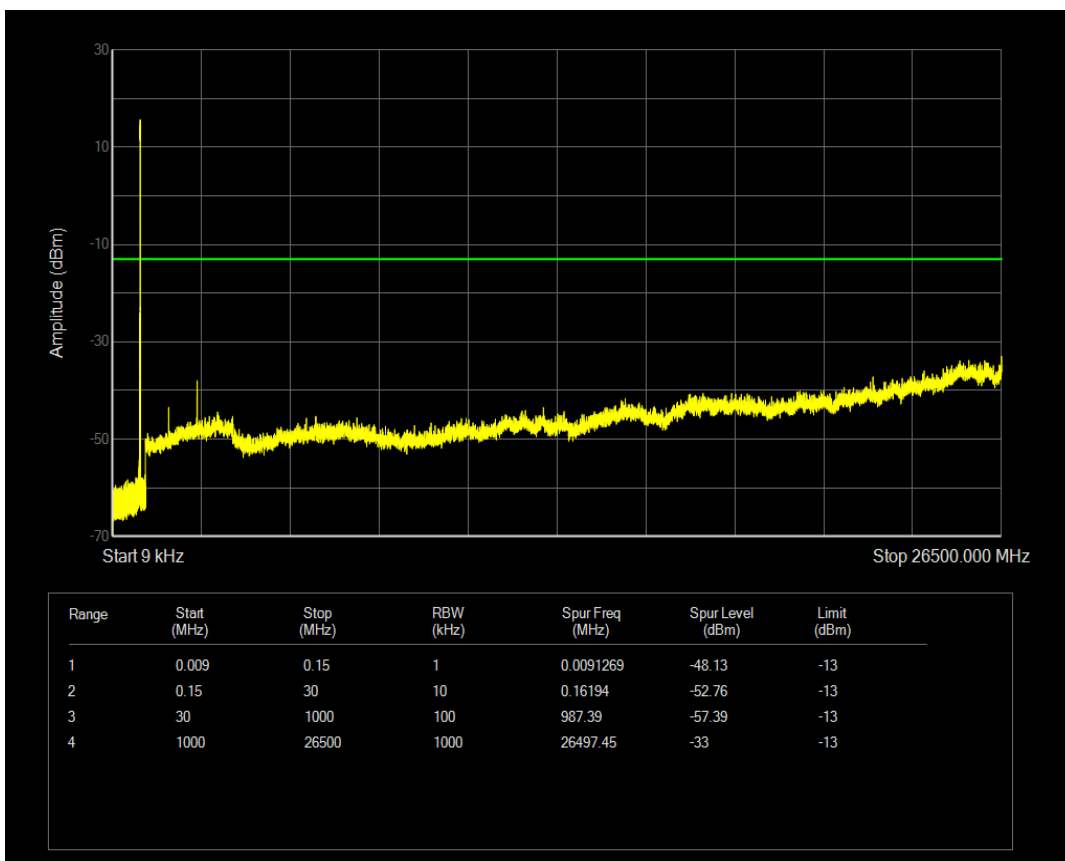

Band5 QAM16 BW=5MHz Channel=20525 RB Size=25 Position=#0

Band5 QPSK BW=5MHz Channel=20625 RB Size=1 Position=#0

Band5 QPSK BW=5MHz Channel=20625 RB Size=25 Position=#0

Band5 QAM16 BW=5MHz Channel=20625 RB Size=1 Position=#0

Band5 QAM16 BW=5MHz Channel=20625 RB Size=25 Position=#0

Band5 QPSK BW=10MHz Channel=20450 RB Size=1 Position=#0

Band5 QPSK BW=10MHz Channel=20450 RB Size=50 Position=#0

Band5 QAM16 BW=10MHz Channel=20450 RB Size=1 Position=#0