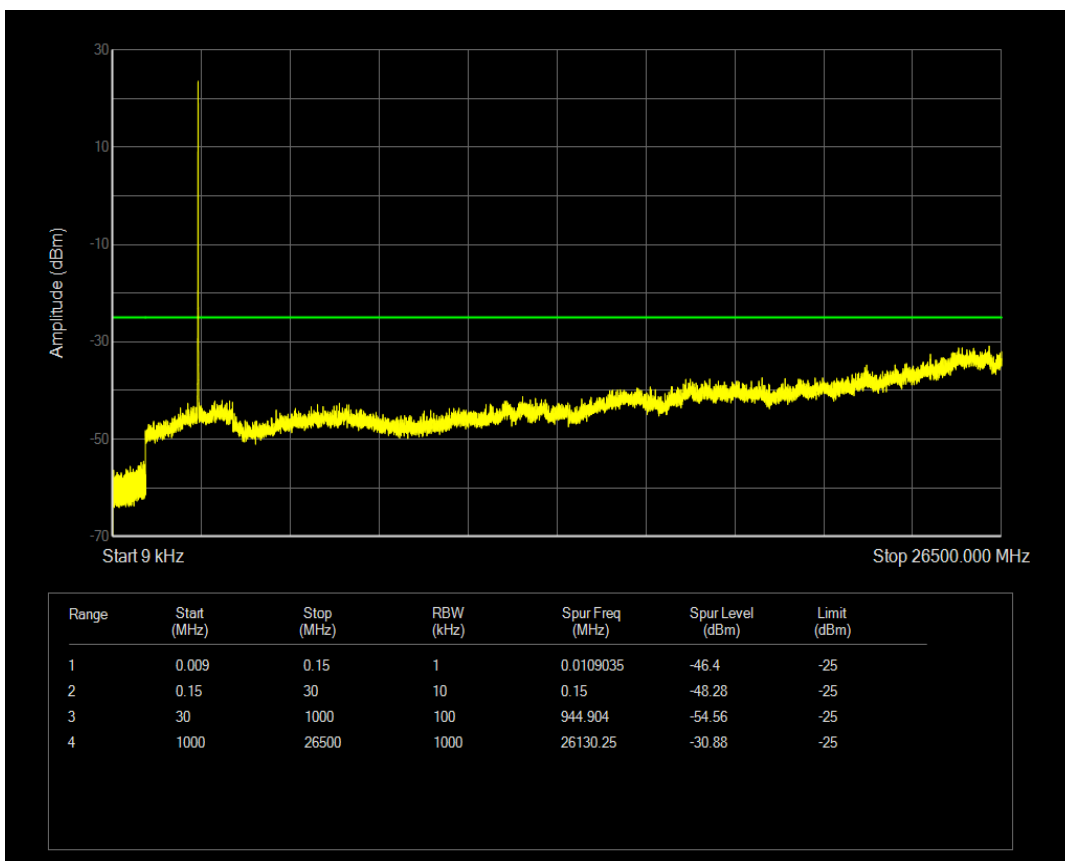

Band7 QAM16 BW=5MHz Channel=21100 RB Size=25 Position=#0

Band7 QPSK BW=5MHz Channel=21425 RB Size=1 Position=#0

Band7 QPSK BW=5MHz Channel=21425 RB Size=25 Position=#0

Band7 QAM16 BW=5MHz Channel=21425 RB Size=1 Position=#0

Band7 QAM16 BW=5MHz Channel=21425 RB Size=25 Position=#0

Band7 QPSK BW=10MHz Channel=20800 RB Size=1 Position=#0

Band7 QPSK BW=10MHz Channel=20800 RB Size=50 Position=#0

Band7 QAM16 BW=10MHz Channel=20800 RB Size=1 Position=#0