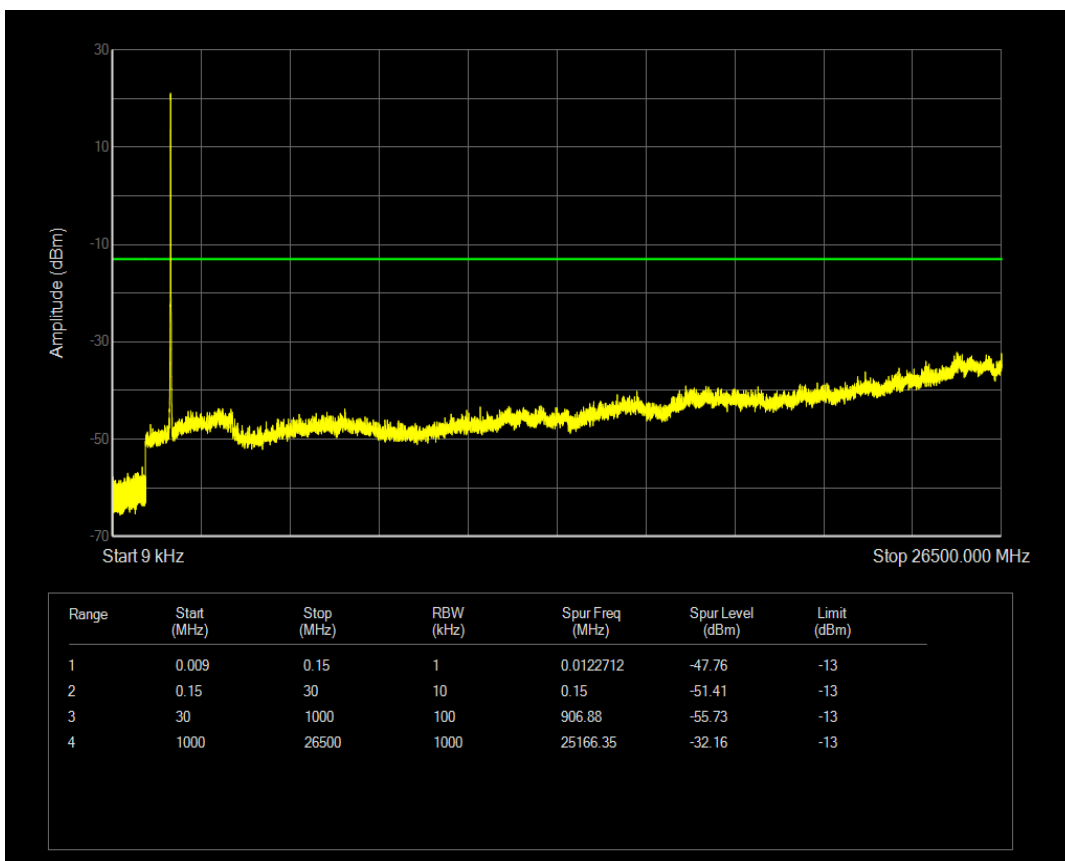

Band4 QAM16 BW=10MHz Channel=20000 RB Size=50 Position=#0

Band4 QPSK BW=10MHz Channel=20175 RB Size=1 Position=#0

Band4 QPSK BW=10MHz Channel=20175 RB Size=50 Position=#0

Band4 QAM16 BW=10MHz Channel=20175 RB Size=1 Position=#0

Band4 QAM16 BW=10MHz Channel=20175 RB Size=50 Position=#0

Band4 QPSK BW=10MHz Channel=20350 RB Size=1 Position=#0

Band4 QPSK BW=10MHz Channel=20350 RB Size=50 Position=#0

Band4 QAM16 BW=10MHz Channel=20350 RB Size=1 Position=#0

Band4 QAM16 BW=10MHz Channel=20350 RB Size=50 Position=#0

Band4 QPSK BW=15MHz Channel=20025 RB Size=1 Position=#0

Band4 QPSK BW=15MHz Channel=20025 RB Size=75 Position=#0

Band4 QAM16 BW=15MHz Channel=20025 RB Size=1 Position=#0