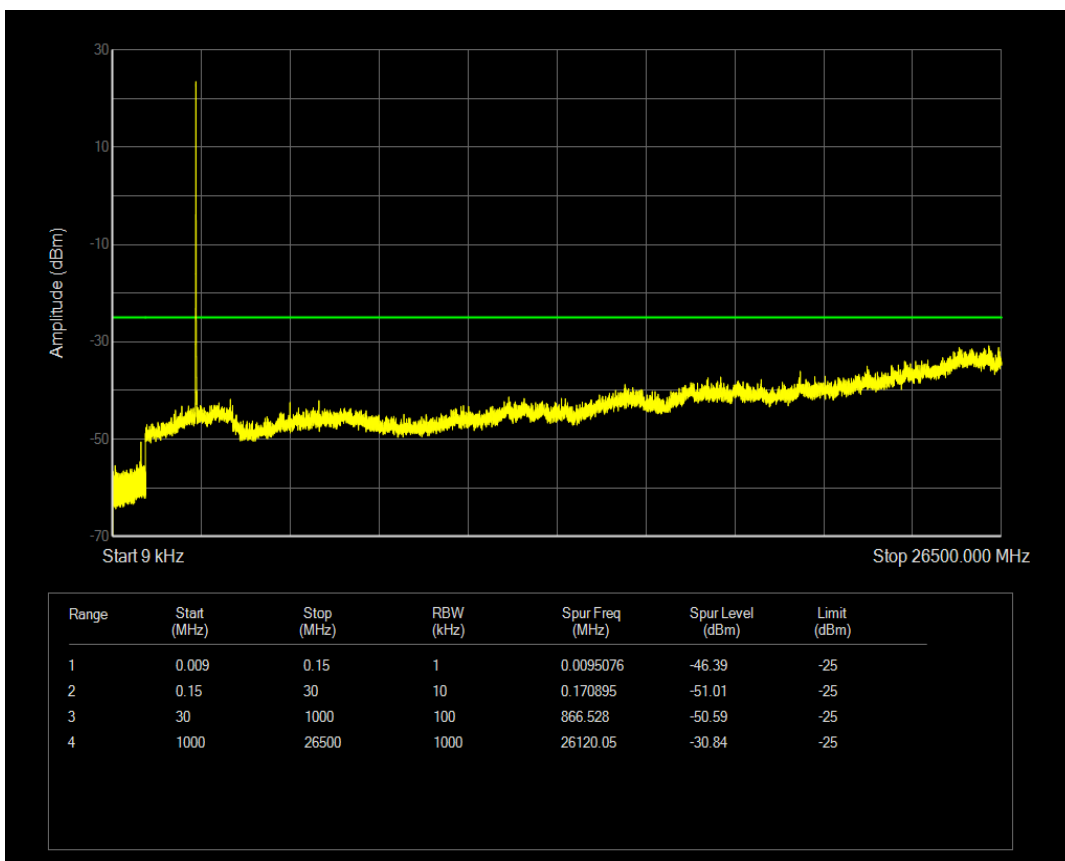

Band5 QAM16 BW=10MHz Channel=20450 RB Size=50 Position=#0

Band5 QPSK BW=10MHz Channel=20525 RB Size=1 Position=#0

Band5 QPSK BW=10MHz Channel=20525 RB Size=50 Position=#0

Band5 QAM16 BW=10MHz Channel=20525 RB Size=1 Position=#0

Band5 QAM16 BW=10MHz Channel=20525 RB Size=50 Position=#0

Band5 QPSK BW=10MHz Channel=20600 RB Size=1 Position=#0

Band5 QPSK BW=10MHz Channel=20600 RB Size=50 Position=#0

Band5 QAM16 BW=10MHz Channel=20600 RB Size=1 Position=#0

Band5 QAM16 BW=10MHz Channel=20600 RB Size=50 Position=#0

Band7 QPSK BW=5MHz Channel=20775 RB Size=1 Position=#0

Band7 QPSK BW=5MHz Channel=20775 RB Size=25 Position=#0

Band7 QAM16 BW=5MHz Channel=20775 RB Size=1 Position=#0