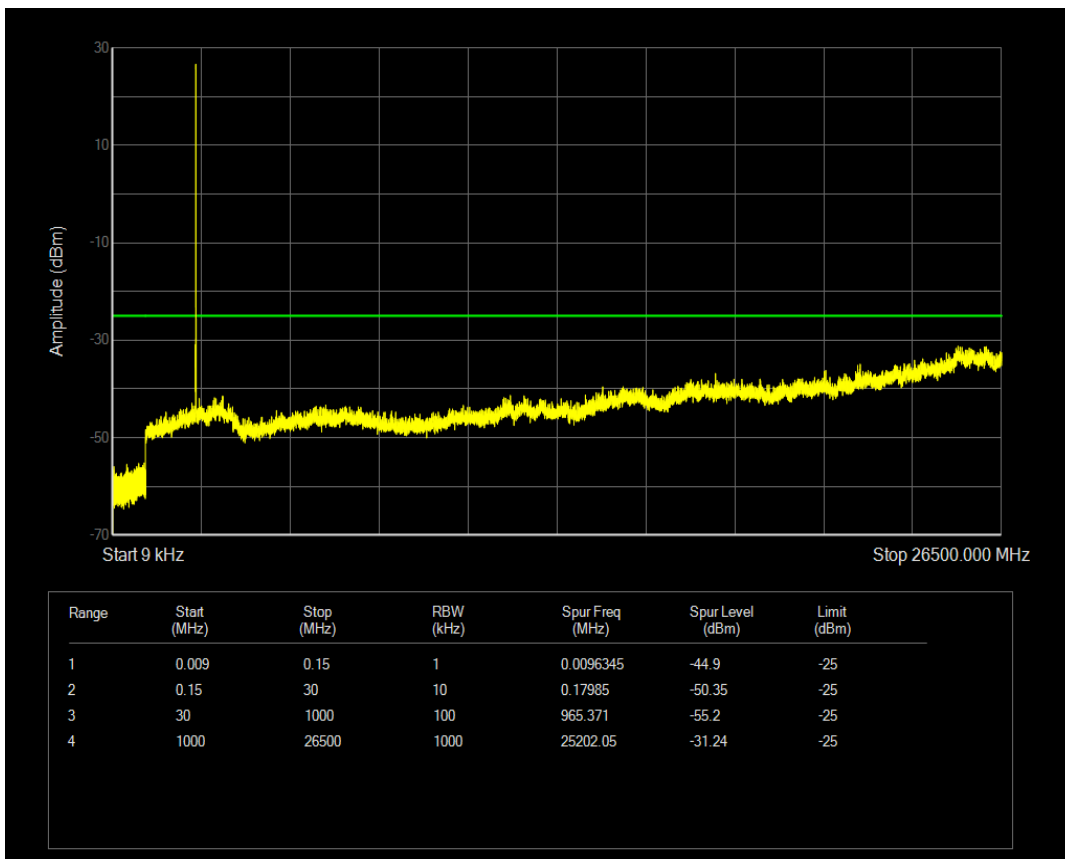

Band5 QAM16 BW=10MHz Channel=20525 RB Size=50 Position=#0

Band5 QPSK BW=10MHz Channel=20600 RB Size=1 Position=#0

Band5 QPSK BW=10MHz Channel=20600 RB Size=50 Position=#0

Band5 QAM16 BW=10MHz Channel=20600 RB Size=1 Position=#0

Band5 QAM16 BW=10MHz Channel=20600 RB Size=50 Position=#0

Band7 QPSK BW=5MHz Channel=20775 RB Size=1 Position=#0

Band7 QPSK BW=5MHz Channel=20775 RB Size=25 Position=#0

Band7 QAM16 BW=5MHz Channel=20775 RB Size=1 Position=#0