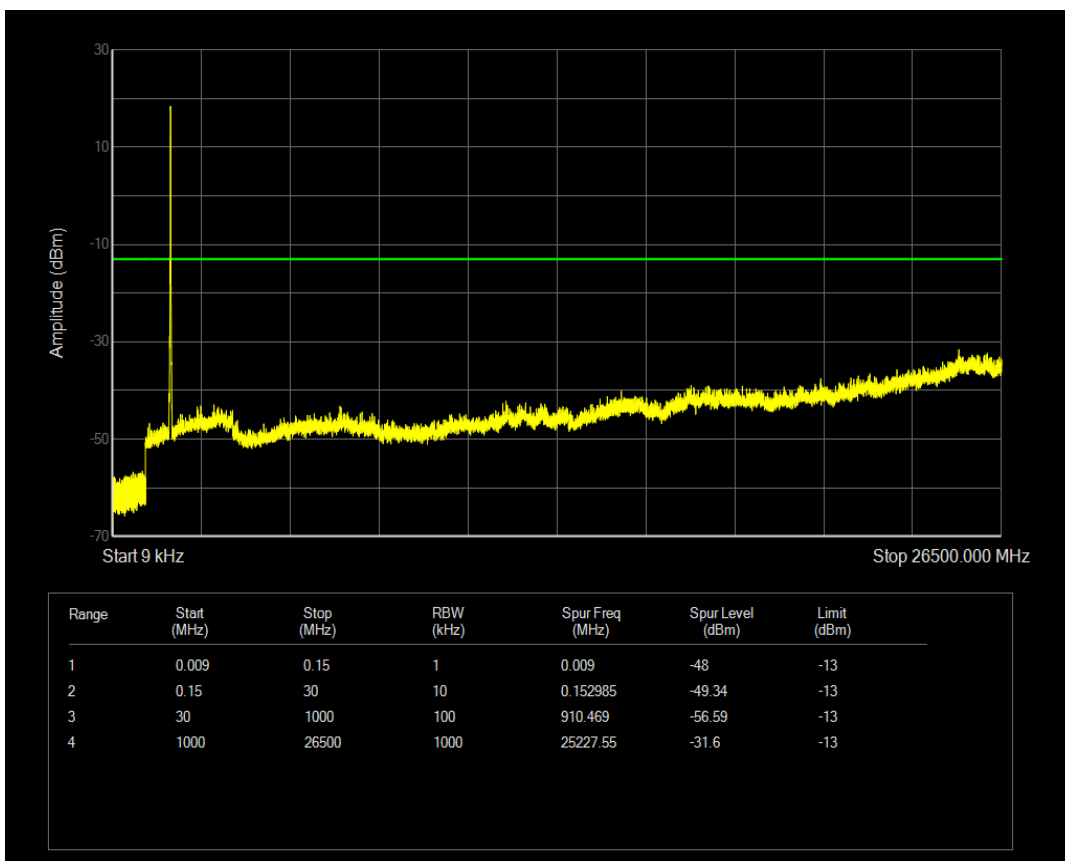

Band4 QAM16 BW=15MHz Channel=20175 RB Size=75 Position=#0

Band4 QPSK BW=15MHz Channel=20325 RB Size=1 Position=#0

Band4 QPSK BW=15MHz Channel=20325 RB Size=75 Position=#0

Band4 QAM16 BW=15MHz Channel=20325 RB Size=1 Position=#0

Band4 QAM16 BW=15MHz Channel=20325 RB Size=75 Position=#0

Band4 QPSK BW=20MHz Channel=20050 RB Size=1 Position=#0

Band4 QPSK BW=20MHz Channel=20050 RB Size=100 Position=#0

Band4 QAM16 BW=20MHz Channel=20050 RB Size=1 Position=#0