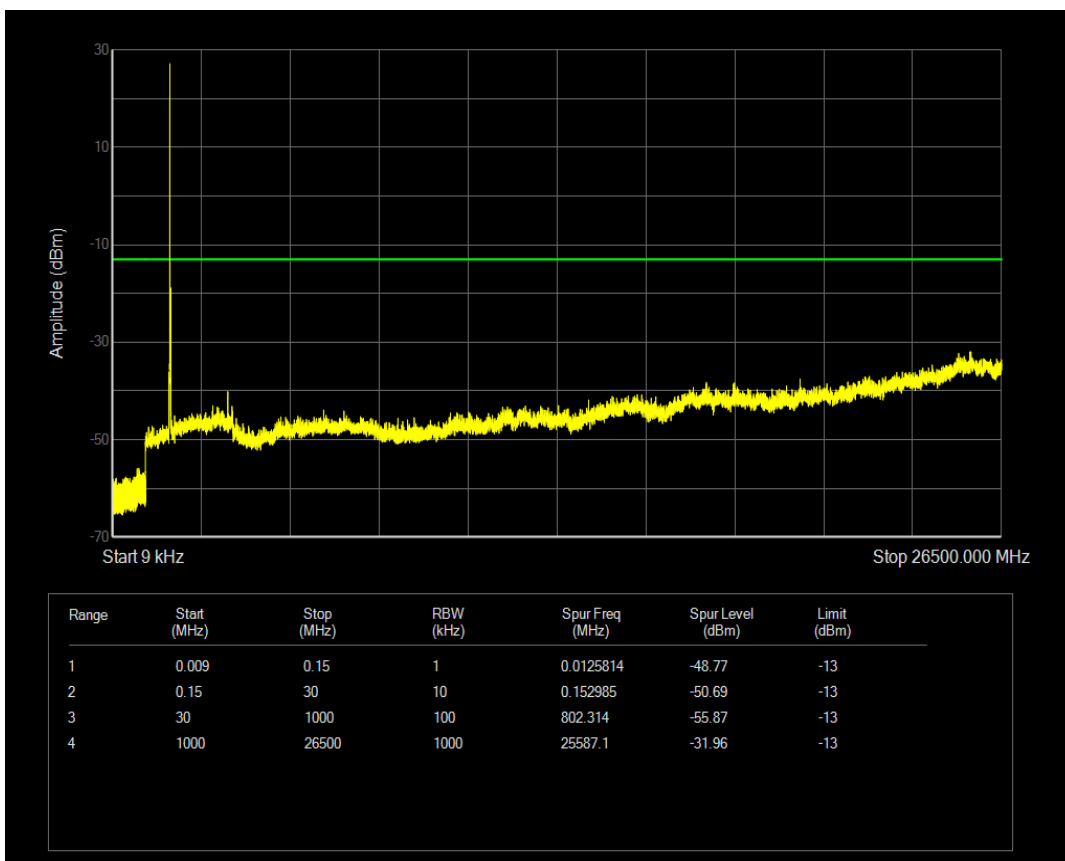

Band4 QAM16 BW=10MHz Channel=20350 RB Size=50 Position=#0

Band4 QPSK BW=15MHz Channel=20025 RB Size=1 Position=#0

Band4 QPSK BW=15MHz Channel=20025 RB Size=75 Position=#0

Band4 QAM16 BW=15MHz Channel=20025 RB Size=1 Position=#0

Band4 QAM16 BW=15MHz Channel=20025 RB Size=75 Position=#0

Band4 QPSK BW=15MHz Channel=20175 RB Size=1 Position=#0

Band4 QPSK BW=15MHz Channel=20175 RB Size=75 Position=#0

Band4 QAM16 BW=15MHz Channel=20175 RB Size=1 Position=#0