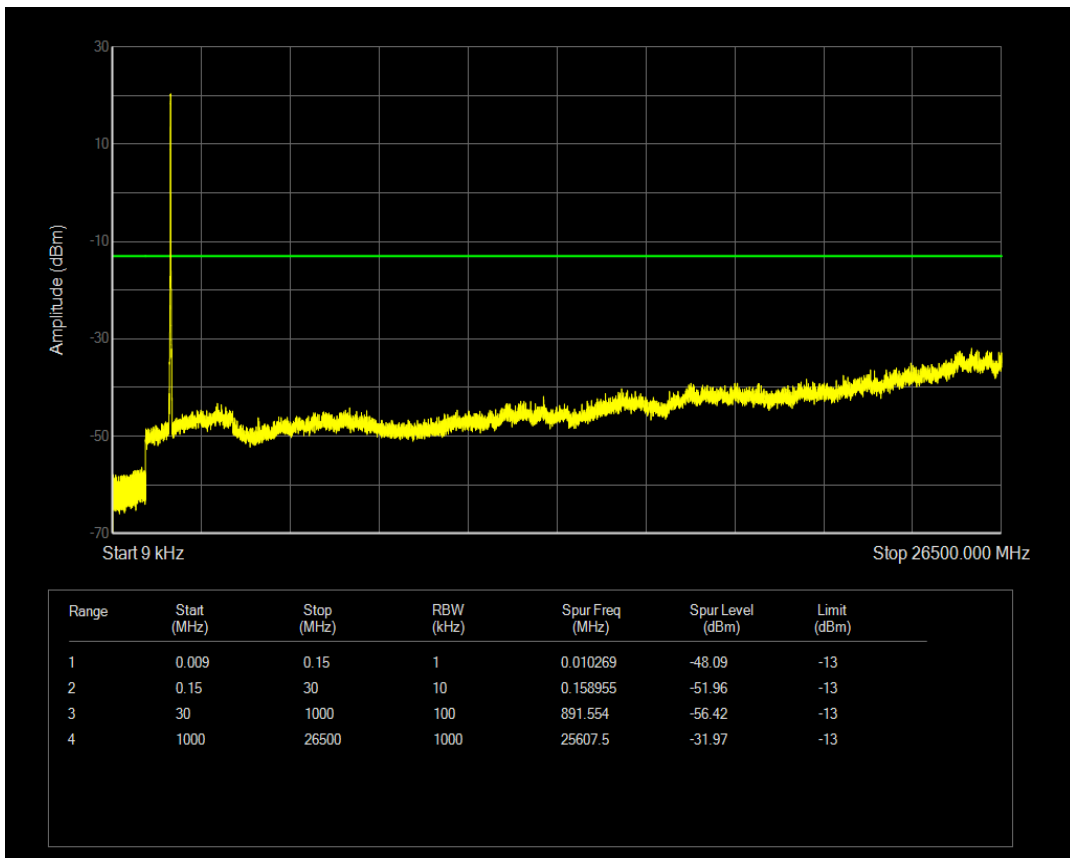

Band4 QAM16 BW=10MHz Channel=20350 RB Size=50 Position=#0

Band4 QPSK BW=15MHz Channel=20025 RB Size=1 Position=#0

Band4 QPSK BW=15MHz Channel=20025 RB Size=75 Position=#0

Band4 QAM16 BW=15MHz Channel=20025 RB Size=1 Position=#0

Band4 QAM16 BW=15MHz Channel=20025 RB Size=75 Position=#0

Band4 QPSK BW=15MHz Channel=20175 RB Size=1 Position=#0

Band4 QPSK BW=15MHz Channel=20175 RB Size=75 Position=#0

Band4 QAM16 BW=15MHz Channel=20175 RB Size=1 Position=#0

Band4 QAM16 BW=15MHz Channel=20175 RB Size=75 Position=#0

Band4 QPSK BW=15MHz Channel=20325 RB Size=1 Position=#0

Band4 QPSK BW=15MHz Channel=20325 RB Size=75 Position=#0

Band4 QAM16 BW=15MHz Channel=20325 RB Size=1 Position=#0