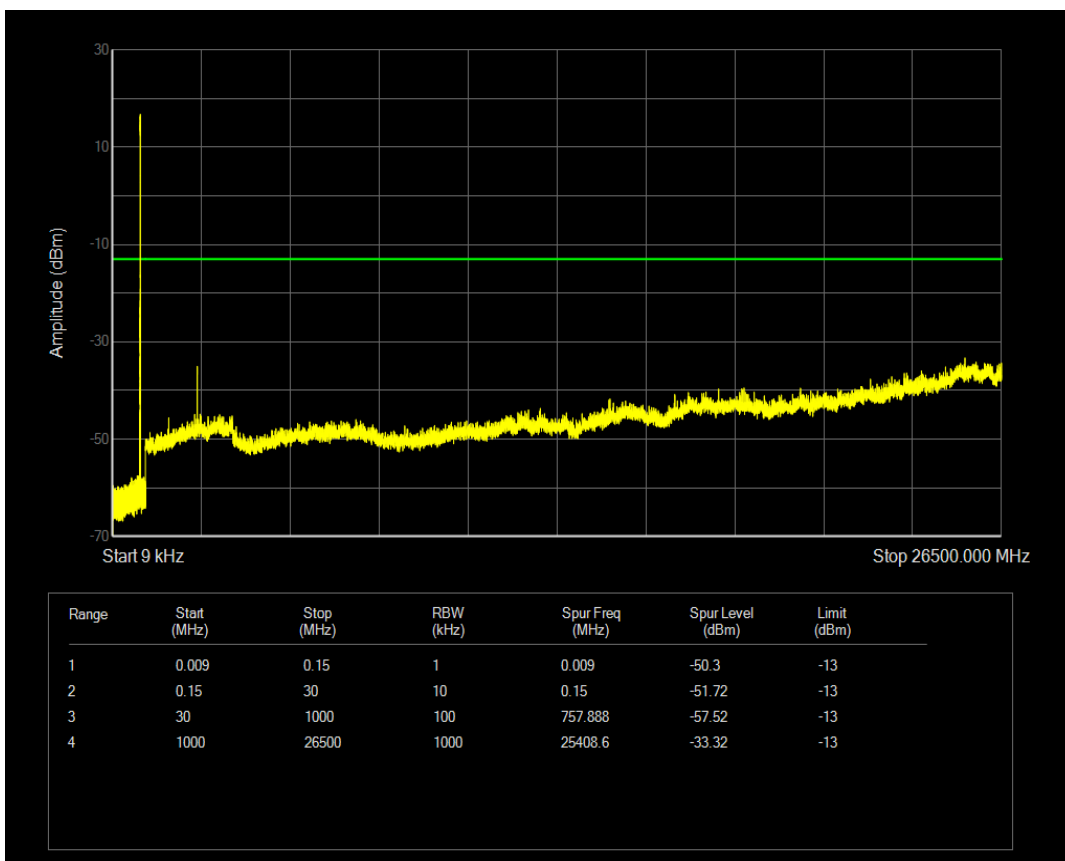

Band5 QAM16 BW=3MHz Channel=20635 RB Size=15 Position=#0