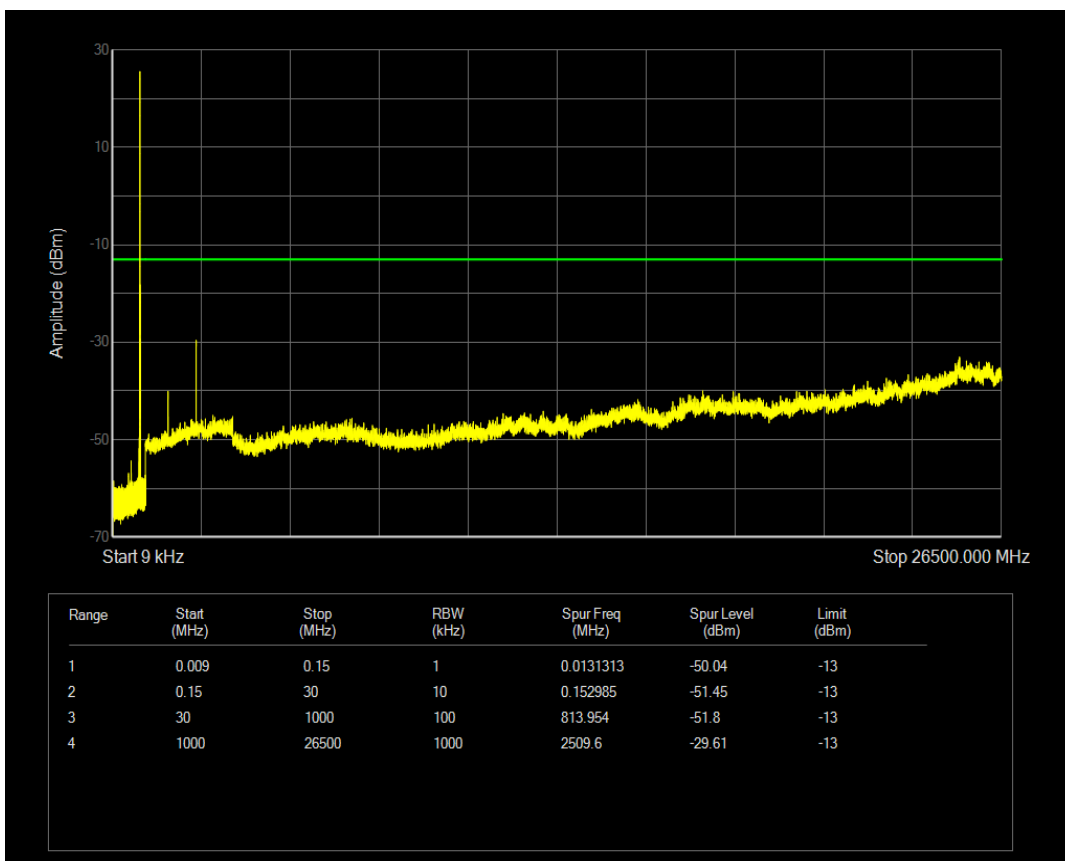

Band4 QAM16 BW=20MHz Channel=20300 RB Size=100 Position=#0

Band5 QPSK BW=1.4MHz Channel=20407 RB Size=1 Position=#0

Band5 QPSK BW=1.4MHz Channel=20407 RB Size=6 Position=#0

Band5 QAM16 BW=1.4MHz Channel=20407 RB Size=1 Position=#0

Band5 QAM16 BW=1.4MHz Channel=20407 RB Size=6 Position=#0

Band5 QPSK BW=1.4MHz Channel=20525 RB Size=1 Position=#0

Band5 QPSK BW=1.4MHz Channel=20525 RB Size=6 Position=#0

Band5 QAM16 BW=1.4MHz Channel=20525 RB Size=1 Position=#0