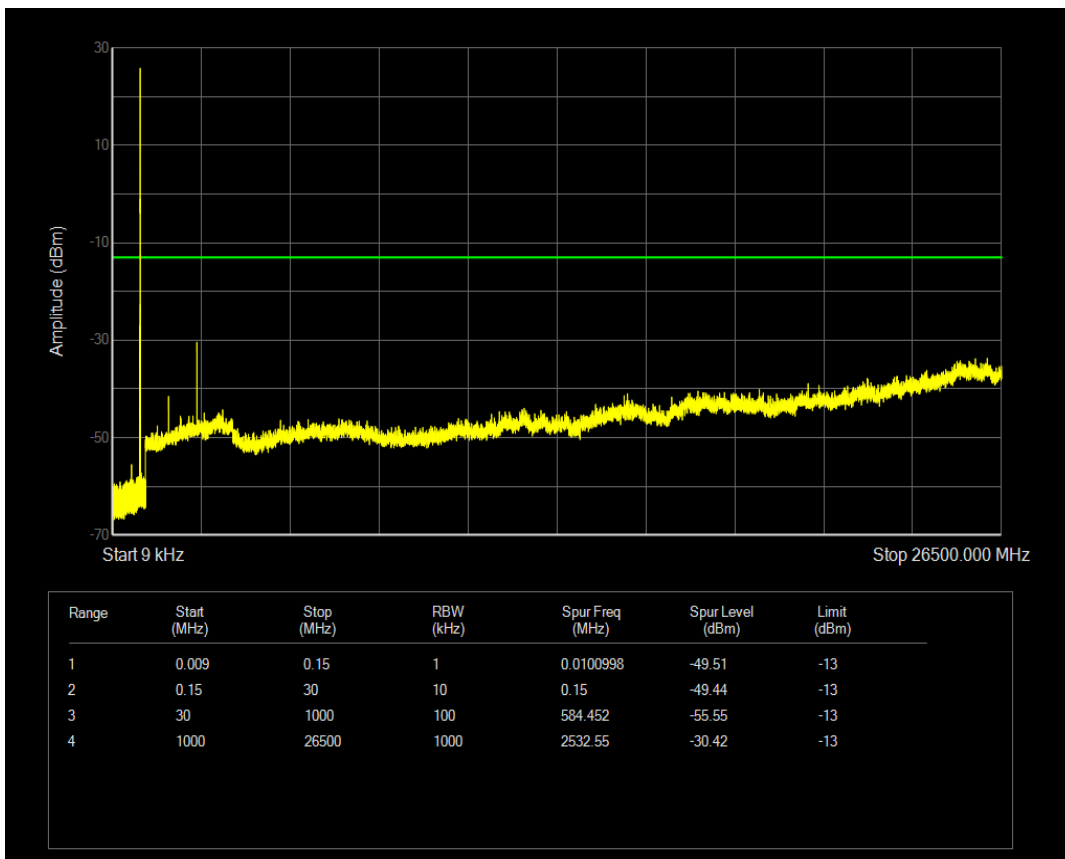

Band5 QAM16 BW=5MHz Channel=20525 RB Size=25 Position=#0

Band5 QPSK BW=5MHz Channel=20625 RB Size=1 Position=#0

Band5 QPSK BW=5MHz Channel=20625 RB Size=25 Position=#0

Band5 QAM16 BW=5MHz Channel=20625 RB Size=1 Position=#0