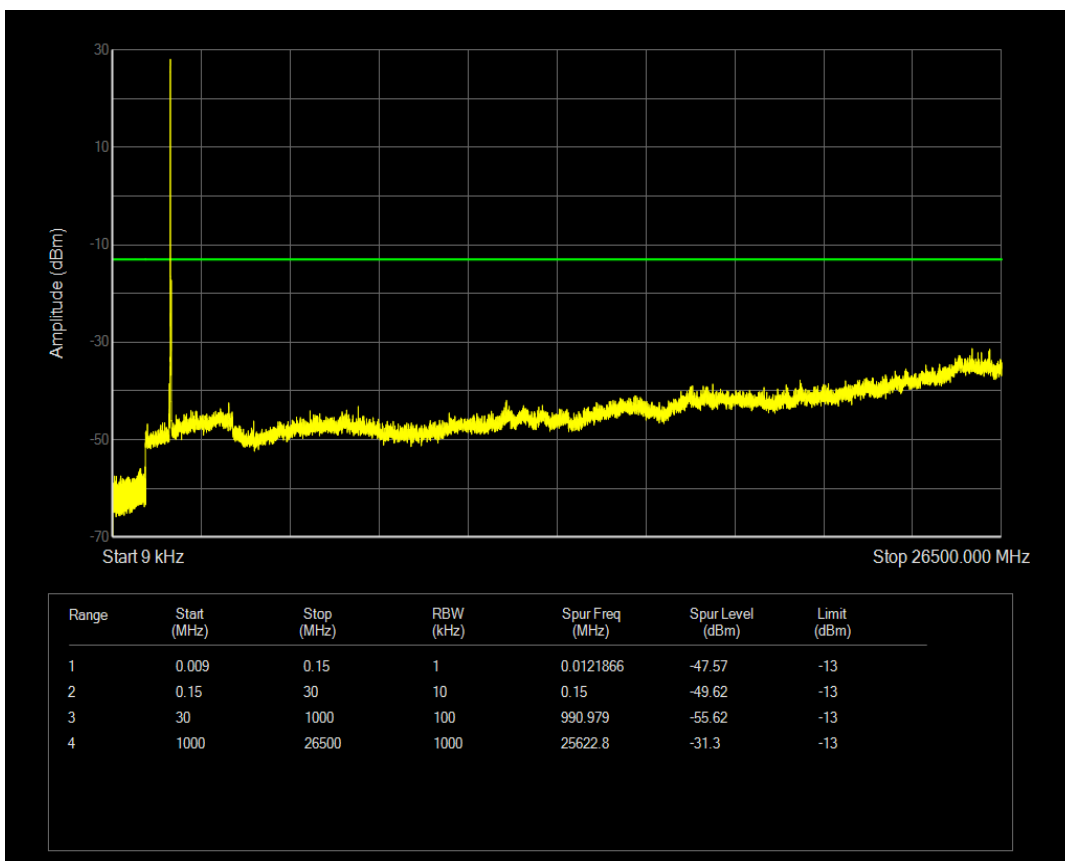

Band4 QAM16 BW=15MHz Channel=20025 RB Size=75 Position=#0

Band4 QPSK BW=15MHz Channel=20175 RB Size=1 Position=#0

Band4 QPSK BW=15MHz Channel=20175 RB Size=75 Position=#0

Band4 QAM16 BW=15MHz Channel=20175 RB Size=1 Position=#0

Band4 QAM16 BW=15MHz Channel=20175 RB Size=75 Position=#0

Band4 QPSK BW=15MHz Channel=20325 RB Size=1 Position=#0

Band4 QPSK BW=15MHz Channel=20325 RB Size=75 Position=#0

Band4 QAM16 BW=15MHz Channel=20325 RB Size=1 Position=#0