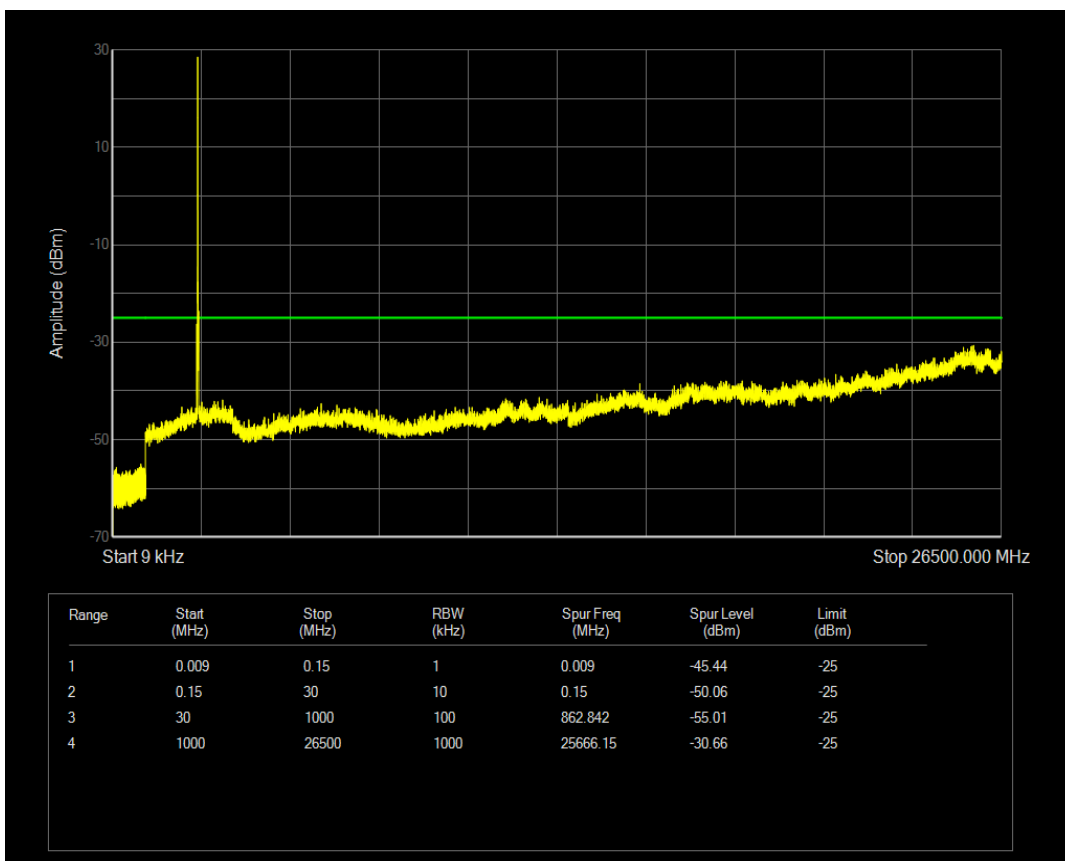

Band7 QPSK BW=15MHz Channel=21375 RB Size=1 Position=#0