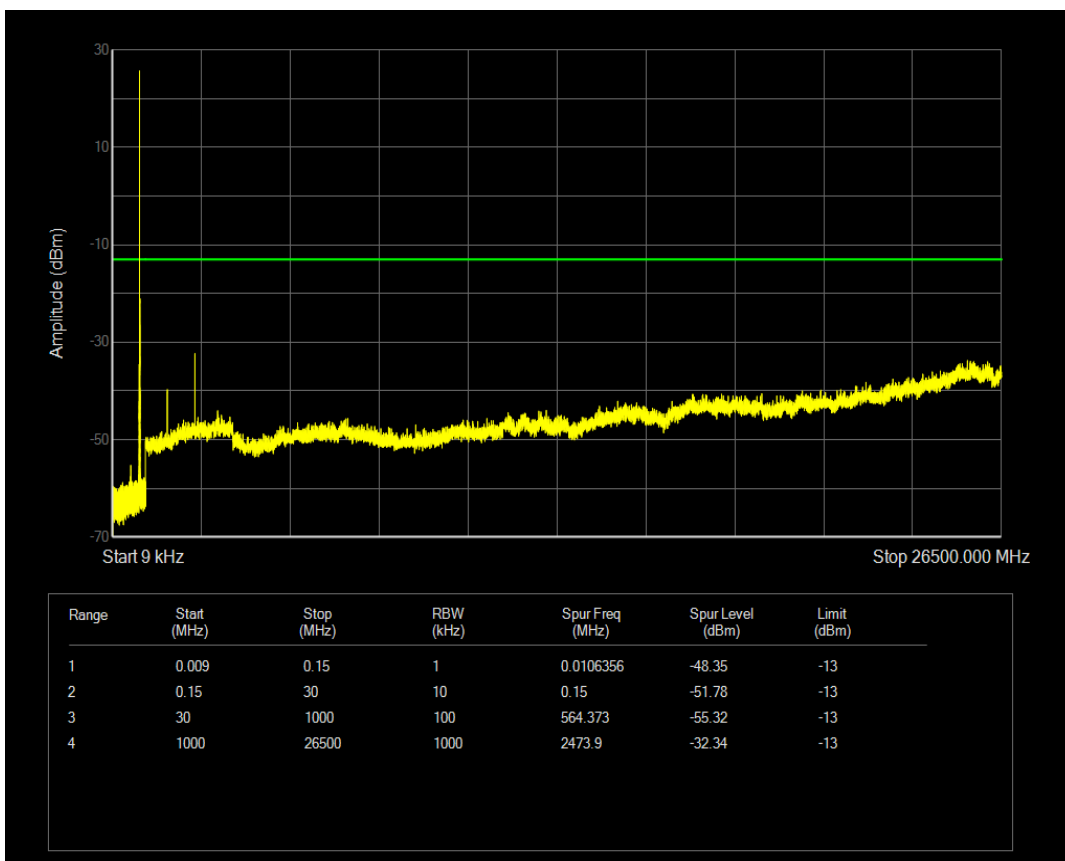

Band5 QPSK BW=5MHz Channel=20425 RB Size=1 Position=#0