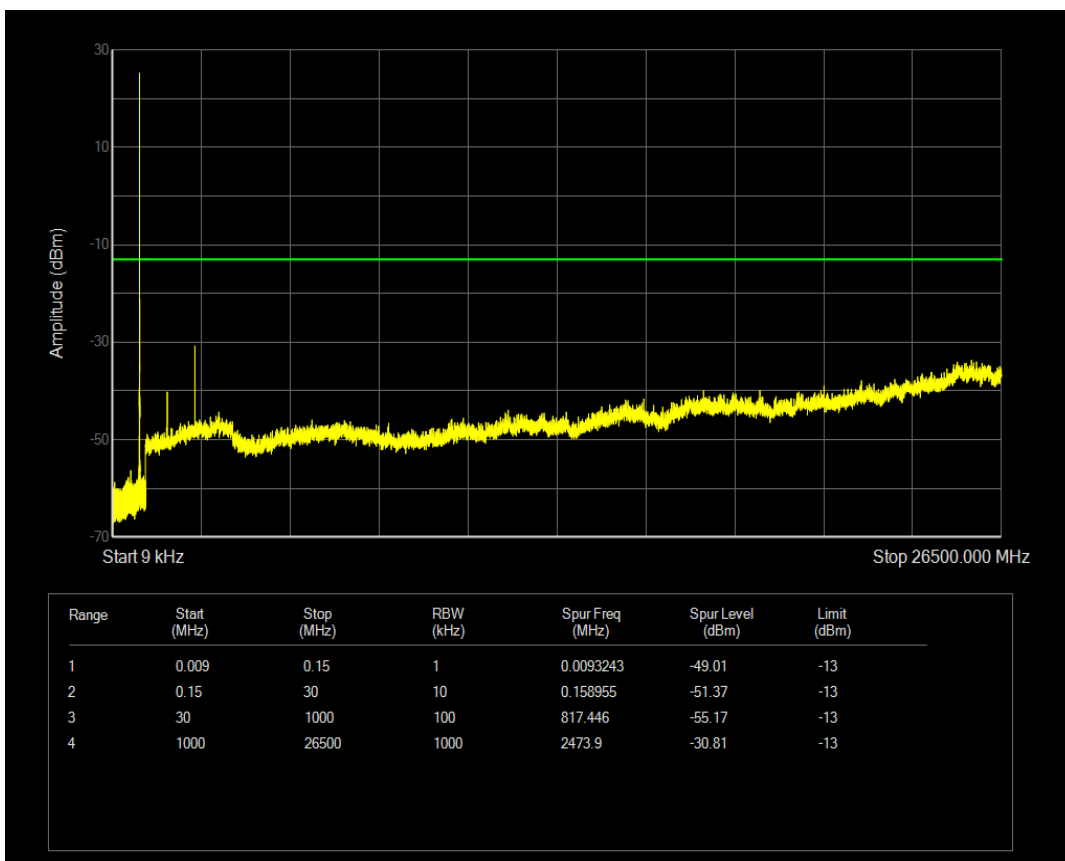

Band4 QAM16 BW=20MHz Channel=20300 RB Size=100 Position=#0

Band5 QPSK BW=1.4MHz Channel=20407 RB Size=1 Position=#0

Band5 QPSK BW=1.4MHz Channel=20407 RB Size=6 Position=#0

Band5 QAM16 BW=1.4MHz Channel=20407 RB Size=1 Position=#0

Band5 QAM16 BW=1.4MHz Channel=20407 RB Size=6 Position=#0

Band5 QPSK BW=1.4MHz Channel=20525 RB Size=1 Position=#0

Band5 QPSK BW=1.4MHz Channel=20525 RB Size=6 Position=#0

Band5 QAM16 BW=1.4MHz Channel=20525 RB Size=1 Position=#0