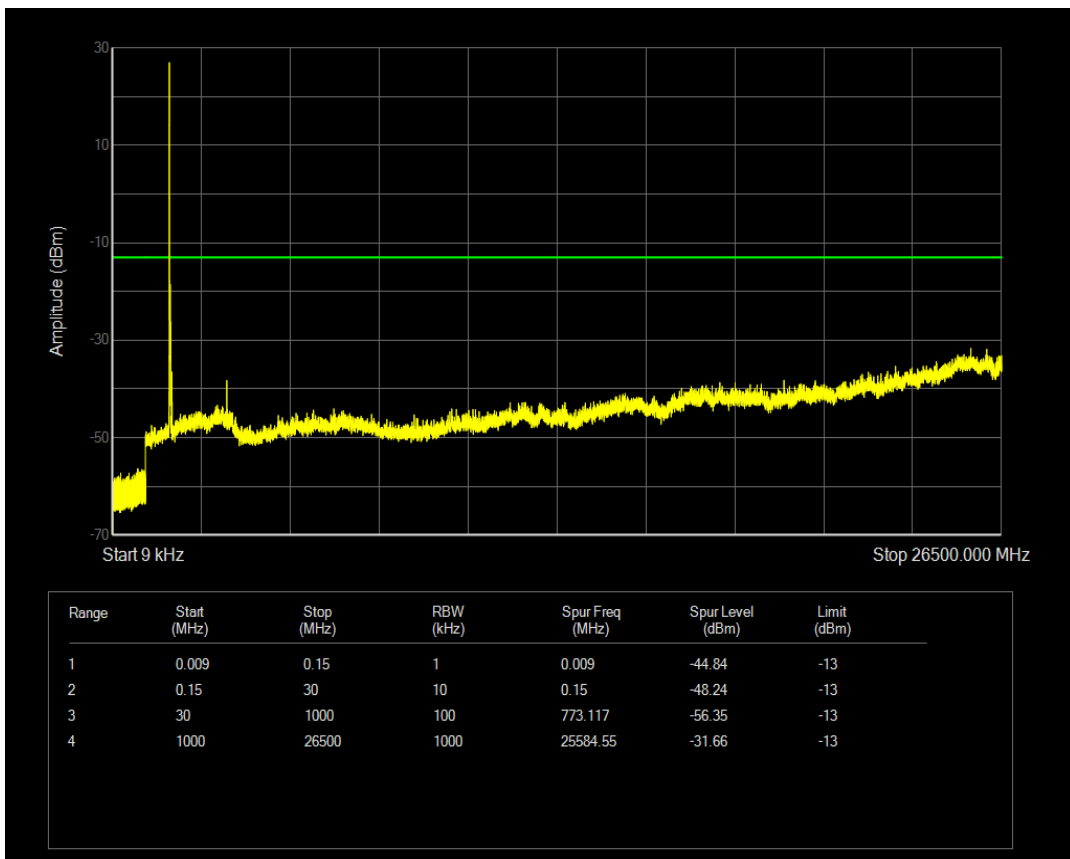

Band4 QAM16 BW=10MHz Channel=20350 RB Size=50 Position=#0

Band4 QPSK BW=15MHz Channel=20025 RB Size=1 Position=#0

Band4 QPSK BW=15MHz Channel=20025 RB Size=75 Position=#0

Band4 QAM16 BW=15MHz Channel=20025 RB Size=1 Position=#0

Band4 QAM16 BW=15MHz Channel=20025 RB Size=75 Position=#0

Band4 QPSK BW=15MHz Channel=20175 RB Size=1 Position=#0

Band4 QPSK BW=15MHz Channel=20175 RB Size=75 Position=#0

Band4 QAM16 BW=15MHz Channel=20175 RB Size=1 Position=#0