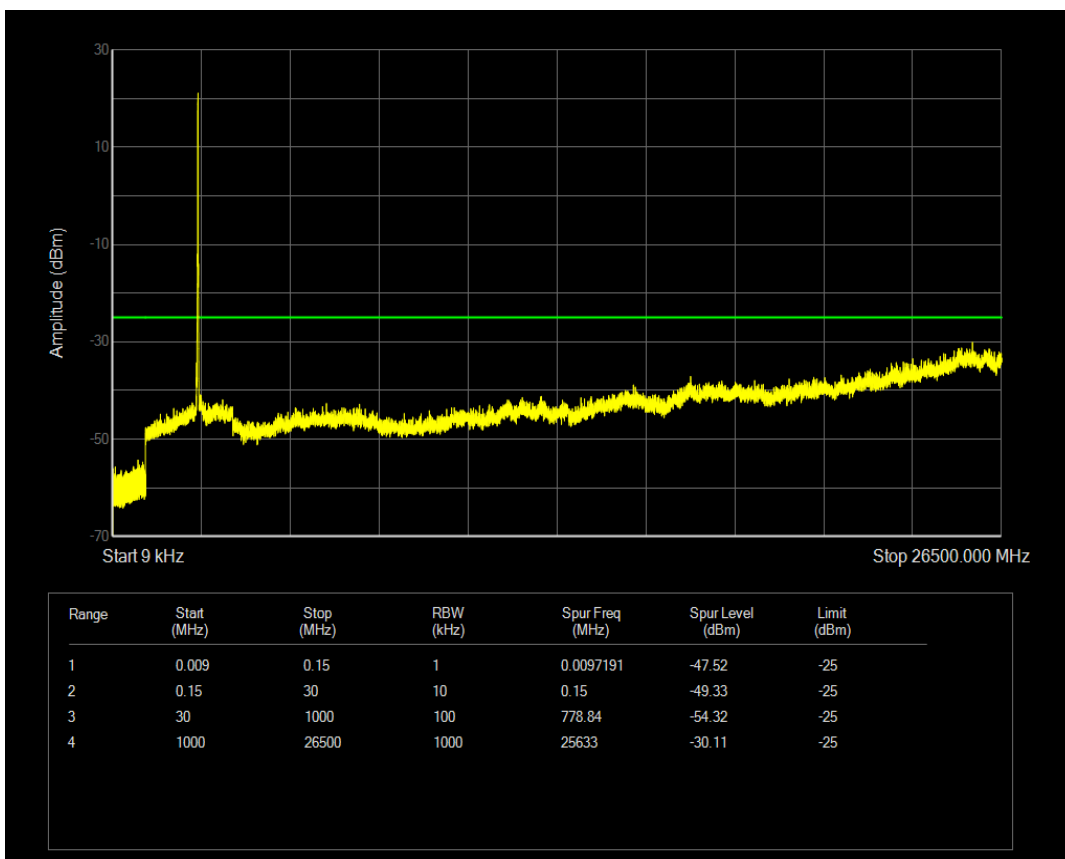

Band7 QAM16 BW=15MHz Channel=21100 RB Size=75 Position=#0

Band7 QPSK BW=15MHz Channel=21375 RB Size=1 Position=#0

Band7 QPSK BW=15MHz Channel=21375 RB Size=75 Position=#0

Band7 QAM16 BW=15MHz Channel=21375 RB Size=1 Position=#0

Band7 QAM16 BW=15MHz Channel=21375 RB Size=75 Position=#0

Band7 QPSK BW=20MHz Channel=20850 RB Size=1 Position=#0

Band7 QPSK BW=20MHz Channel=20850 RB Size=100 Position=#0

Band7 QAM16 BW=20MHz Channel=20850 RB Size=1 Position=#0