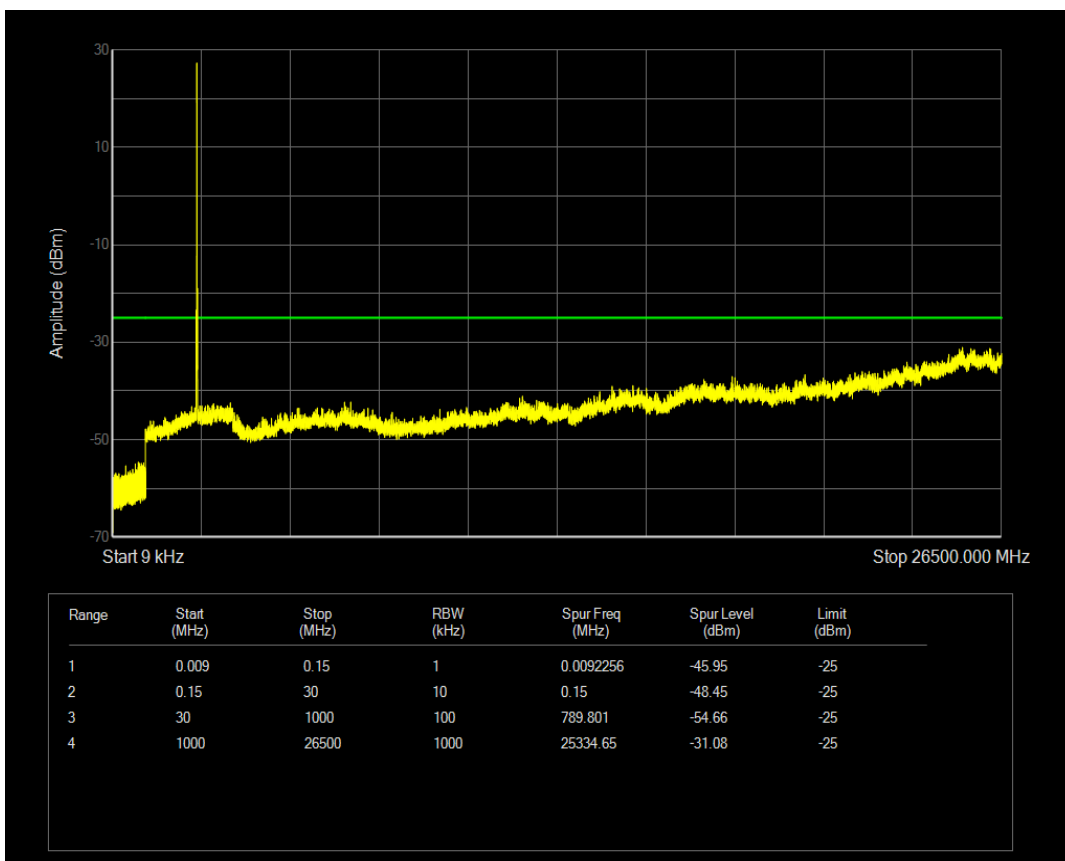

Band7 QAM16 BW=10MHz Channel=20800 RB Size=50 Position=#0

Band7 QPSK BW=10MHz Channel=21100 RB Size=1 Position=#0

Band7 QPSK BW=10MHz Channel=21100 RB Size=50 Position=#0

Band7 QAM16 BW=10MHz Channel=21100 RB Size=1 Position=#0

Band7 QAM16 BW=10MHz Channel=21100 RB Size=50 Position=#0

Band7 QPSK BW=10MHz Channel=21400 RB Size=1 Position=#0

Band7 QPSK BW=10MHz Channel=21400 RB Size=50 Position=#0

Band7 QAM16 BW=10MHz Channel=21400 RB Size=1 Position=#0