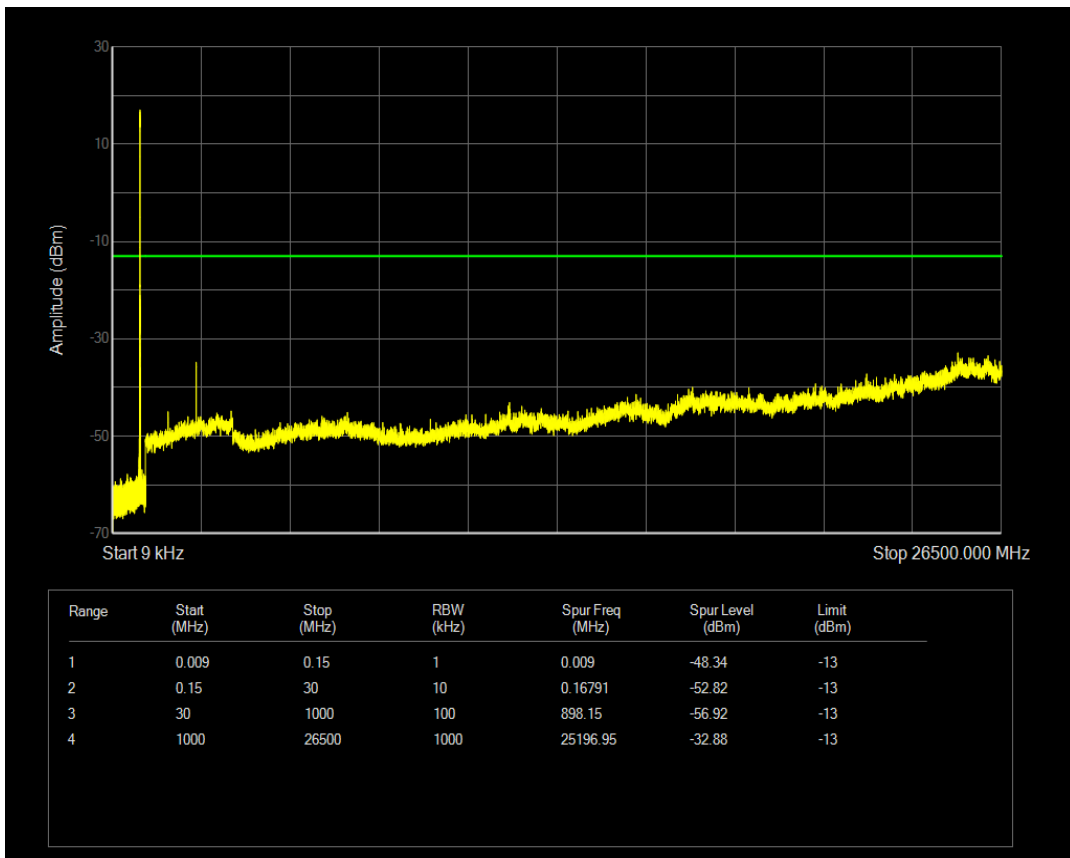

Band5 QAM16 BW=3MHz Channel=20525 RB Size=15 Position=#0