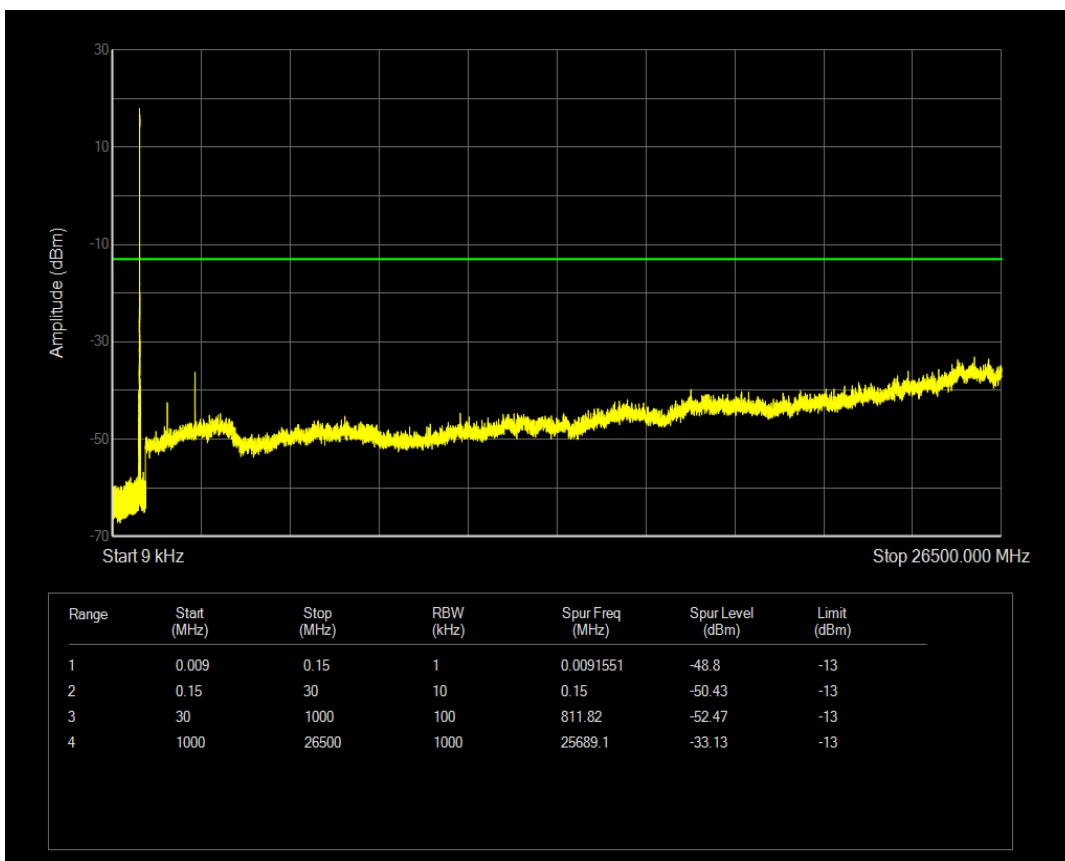

Band5 QPSK BW=3MHz Channel=20415 RB Size=15 Position=#0