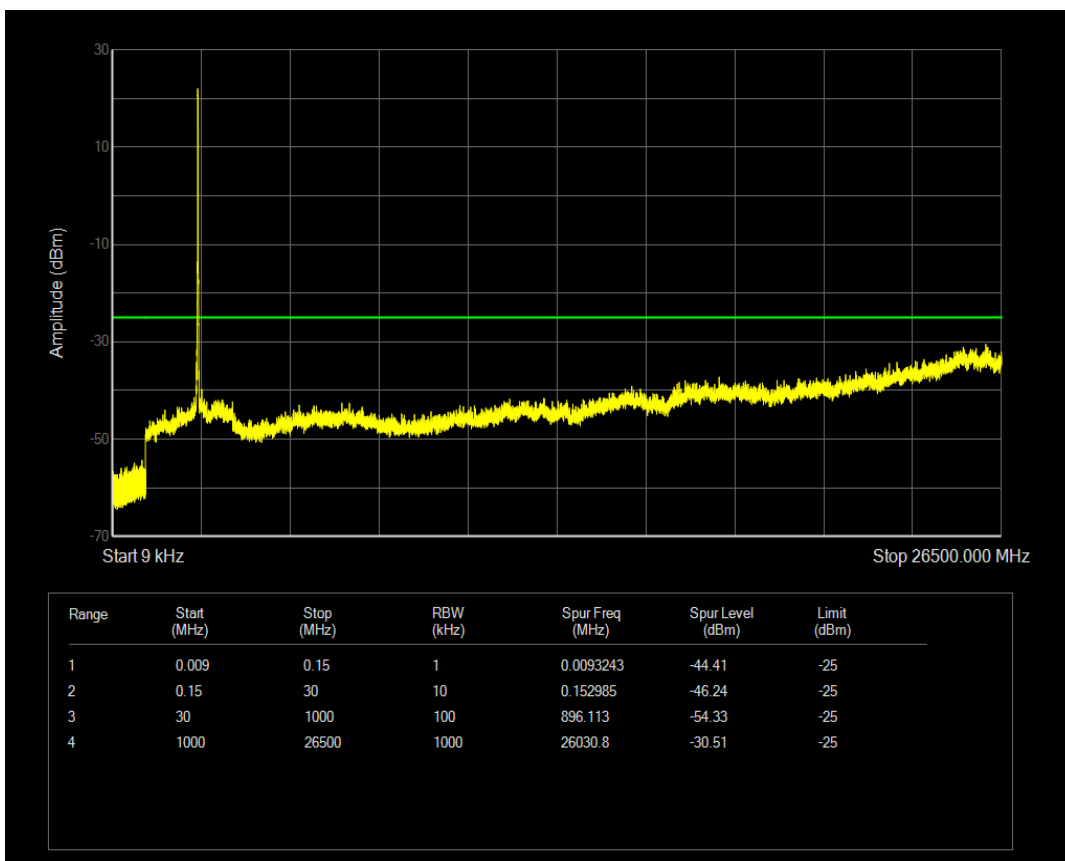

Band7 QPSK BW=15MHz Channel=21375 RB Size=75 Position=#0