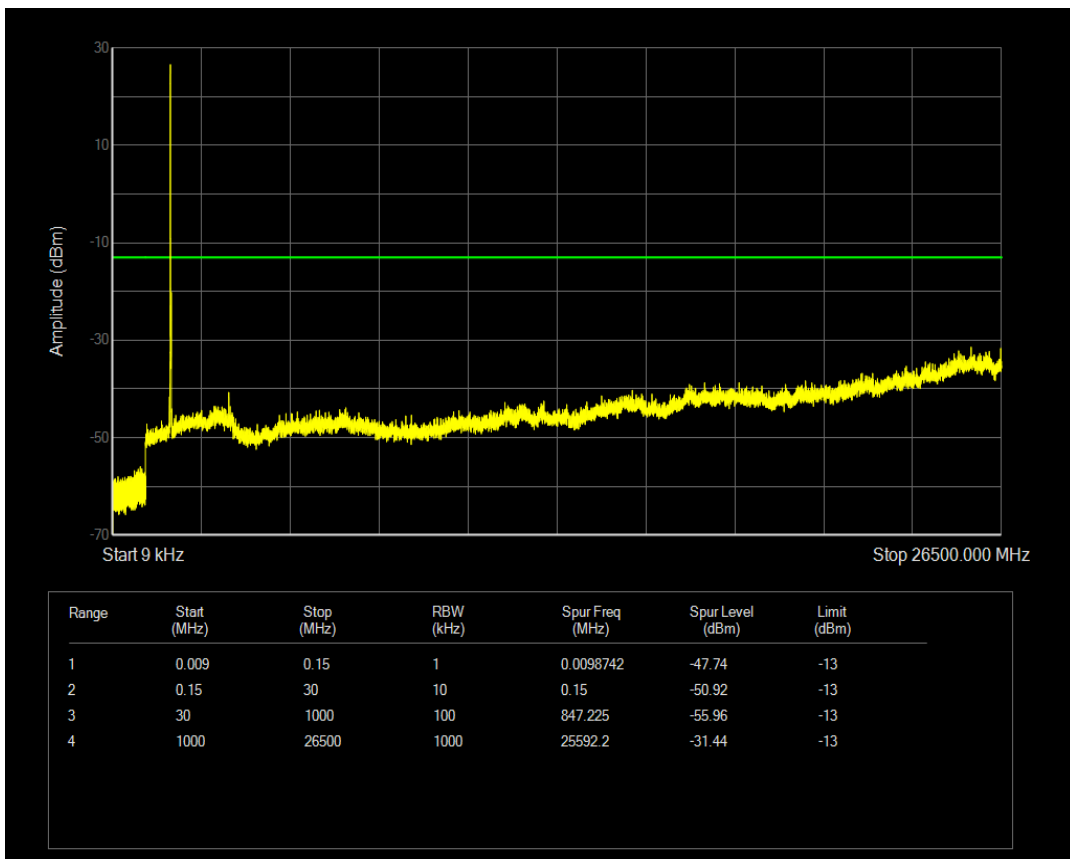

Band4 QAM16 BW=15MHz Channel=20175 RB Size=75 Position=#0

Band4 QPSK BW=15MHz Channel=20325 RB Size=1 Position=#0

Band4 QPSK BW=15MHz Channel=20325 RB Size=75 Position=#0

Band4 QAM16 BW=15MHz Channel=20325 RB Size=1 Position=#0

Band4 QAM16 BW=15MHz Channel=20325 RB Size=75 Position=#0

Band4 QPSK BW=20MHz Channel=20050 RB Size=1 Position=#0

Band4 QPSK BW=20MHz Channel=20050 RB Size=100 Position=#0

Band4 QAM16 BW=20MHz Channel=20050 RB Size=1 Position=#0