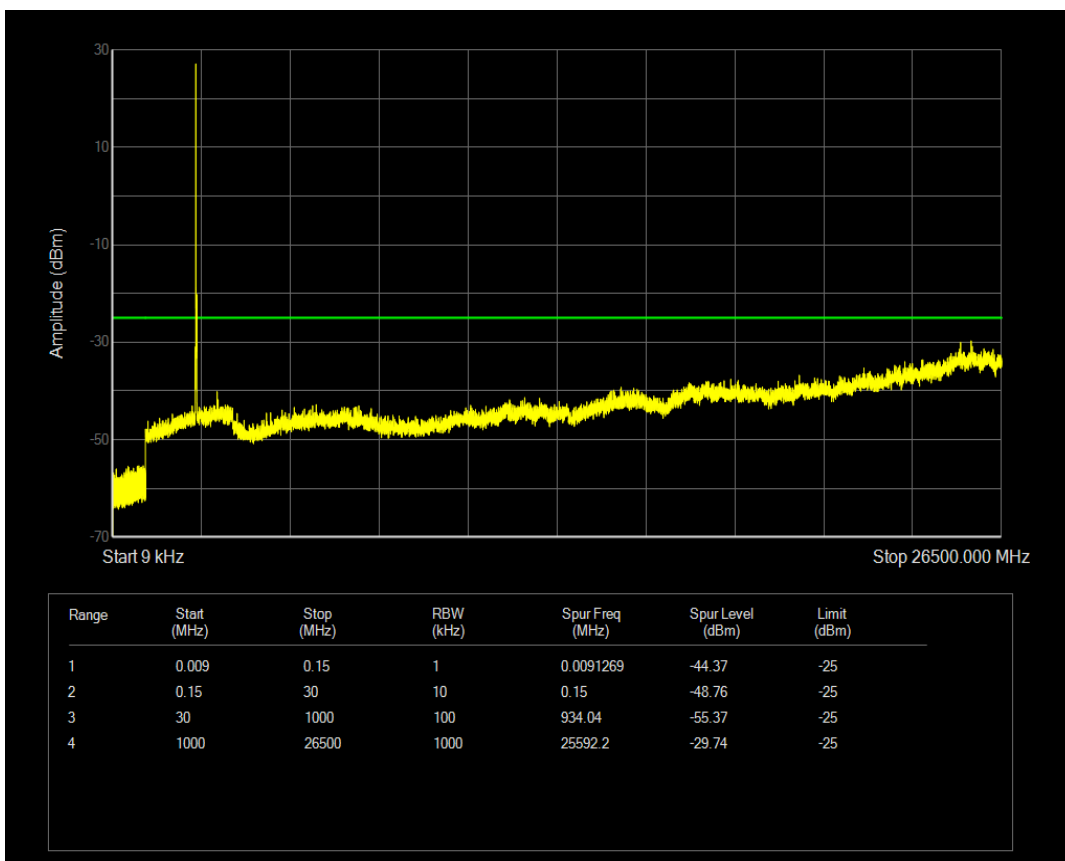

Band7 QPSK BW=15MHz Channel=20825 RB Size=1 Position=#0