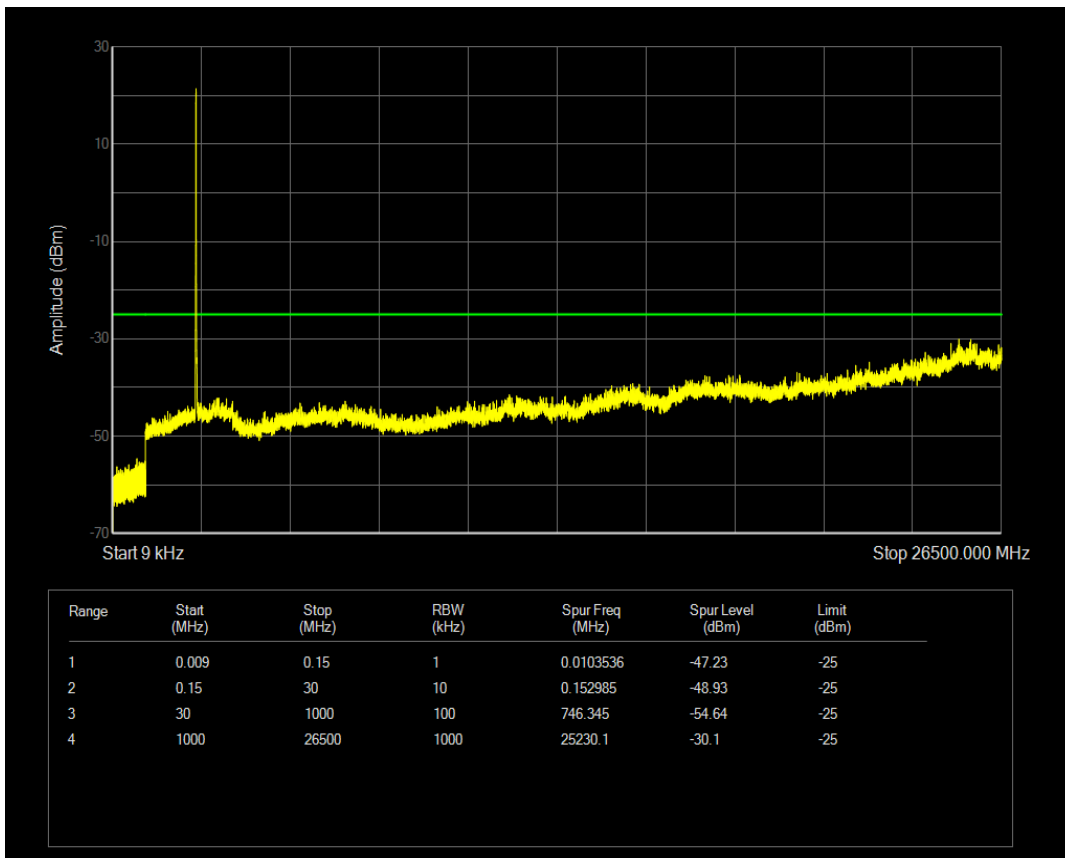

Band7 QAM16 BW=5MHz Channel=21425 RB Size=25 Position=#0

Band7 QPSK BW=10MHz Channel=20800 RB Size=1 Position=#0

Band7 QPSK BW=10MHz Channel=20800 RB Size=50 Position=#0

Band7 QAM16 BW=10MHz Channel=20800 RB Size=1 Position=#0

Band7 QAM16 BW=10MHz Channel=20800 RB Size=50 Position=#0

Band7 QPSK BW=10MHz Channel=21100 RB Size=1 Position=#0

Band7 QPSK BW=10MHz Channel=21100 RB Size=50 Position=#0

Band7 QAM16 BW=10MHz Channel=21100 RB Size=1 Position=#0