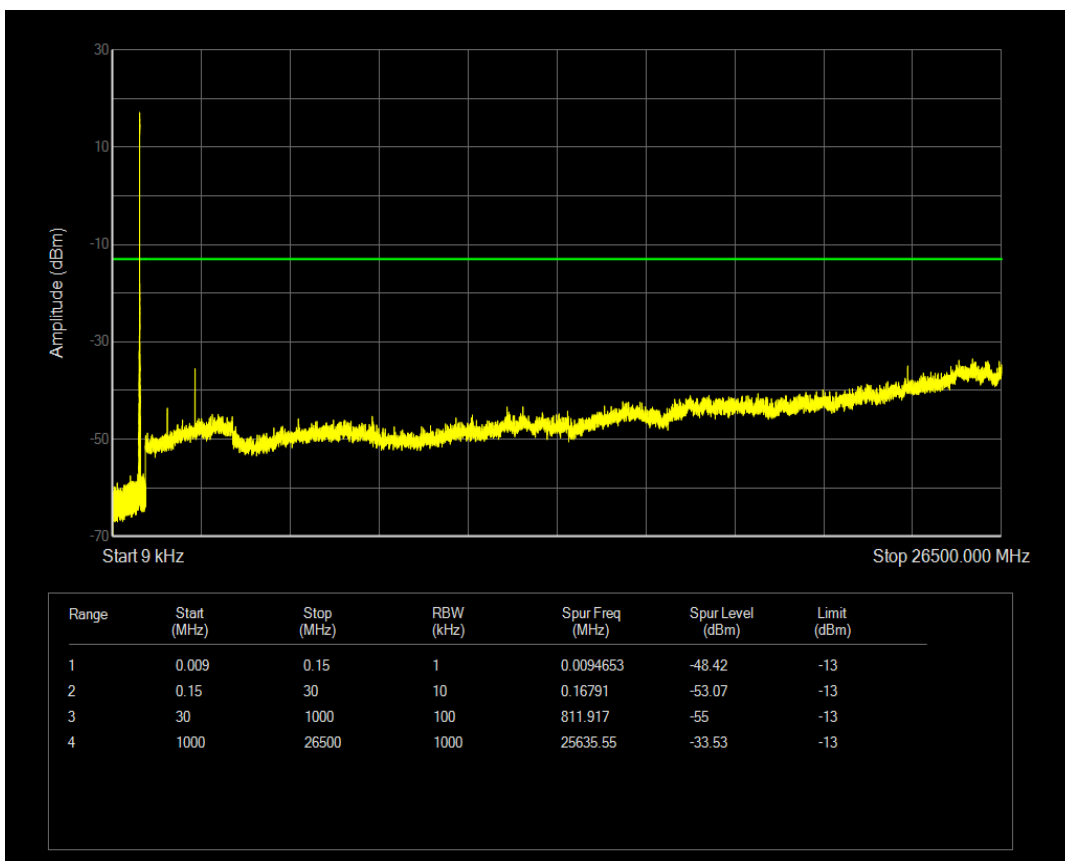

Band5 QAM16 BW=3MHz Channel=20415 RB Size=15 Position=#0