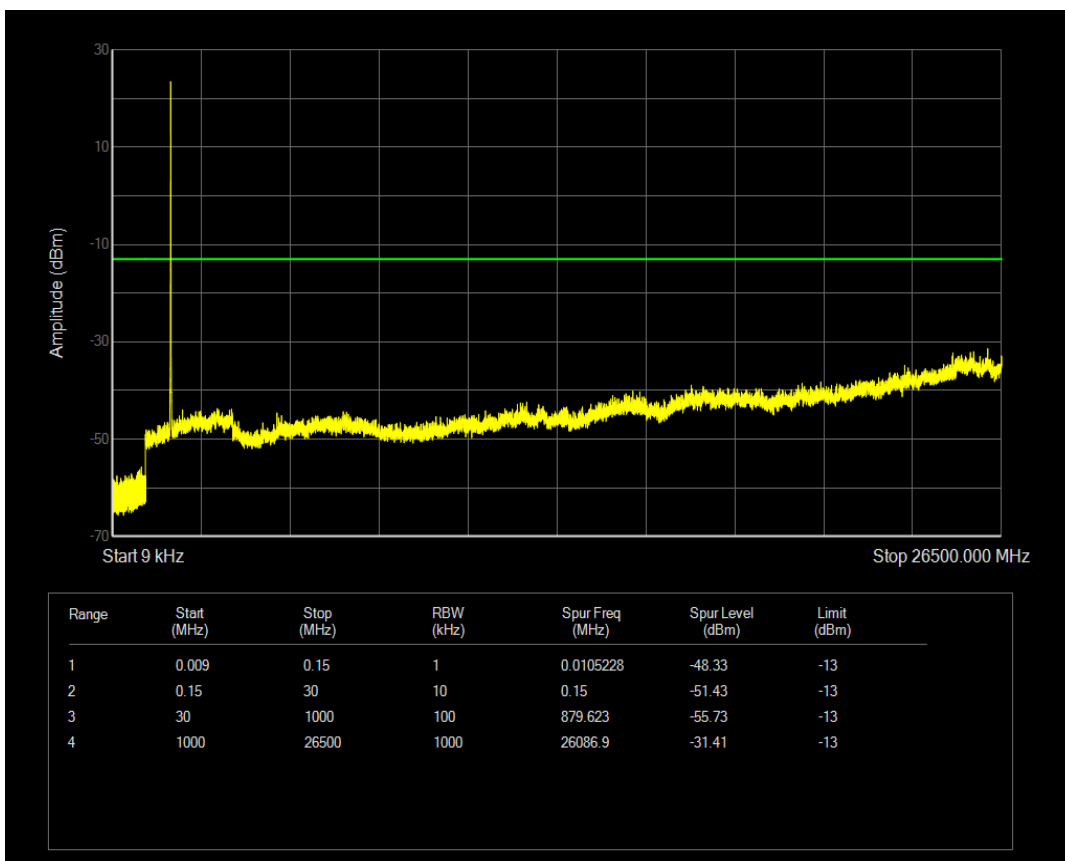

Band4 QAM16 BW=5MHz Channel=20175 RB Size=25 Position=#0

Band4 QPSK BW=5MHz Channel=20375 RB Size=1 Position=#0

Band4 QPSK BW=5MHz Channel=20375 RB Size=25 Position=#0

Band4 QAM16 BW=5MHz Channel=20375 RB Size=1 Position=#0

Band4 QAM16 BW=5MHz Channel=20375 RB Size=25 Position=#0

Band4 QPSK BW=10MHz Channel=20000 RB Size=1 Position=#0

Band4 QPSK BW=10MHz Channel=20000 RB Size=50 Position=#0

Band4 QAM16 BW=10MHz Channel=20000 RB Size=1 Position=#0