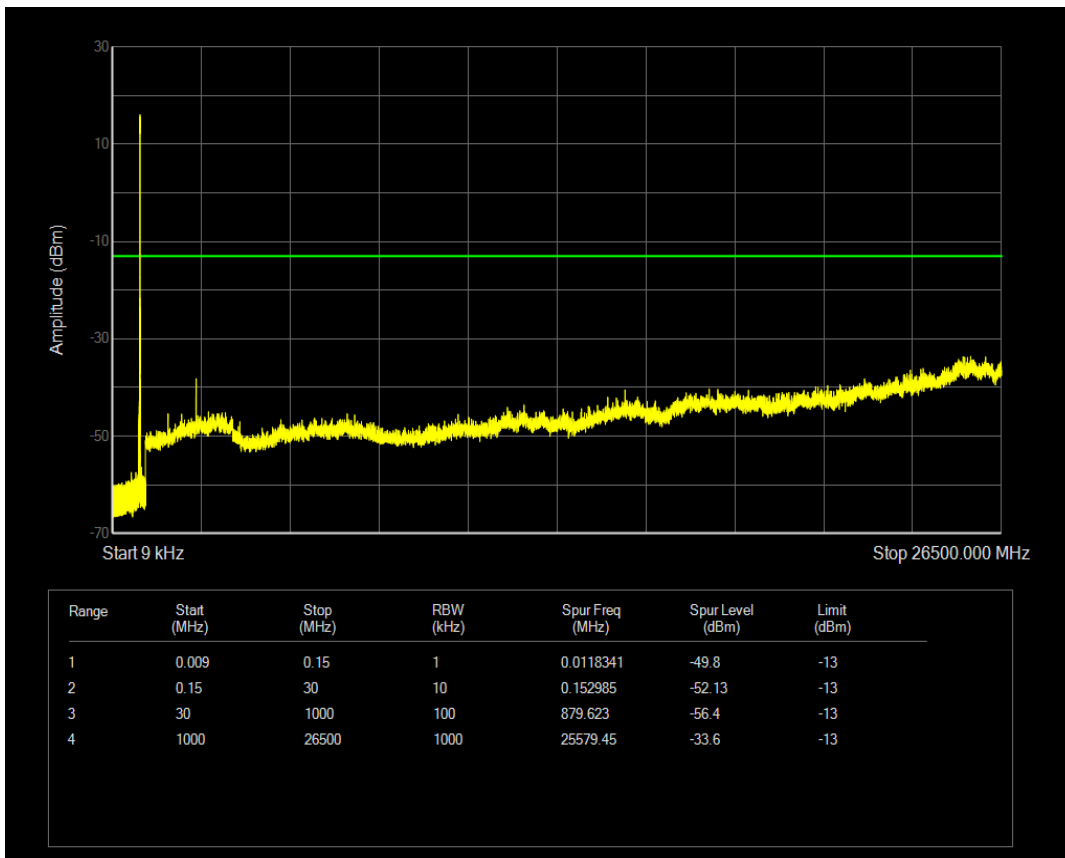

Band5 QPSK BW=5MHz Channel=20525 RB Size=25 Position=#0