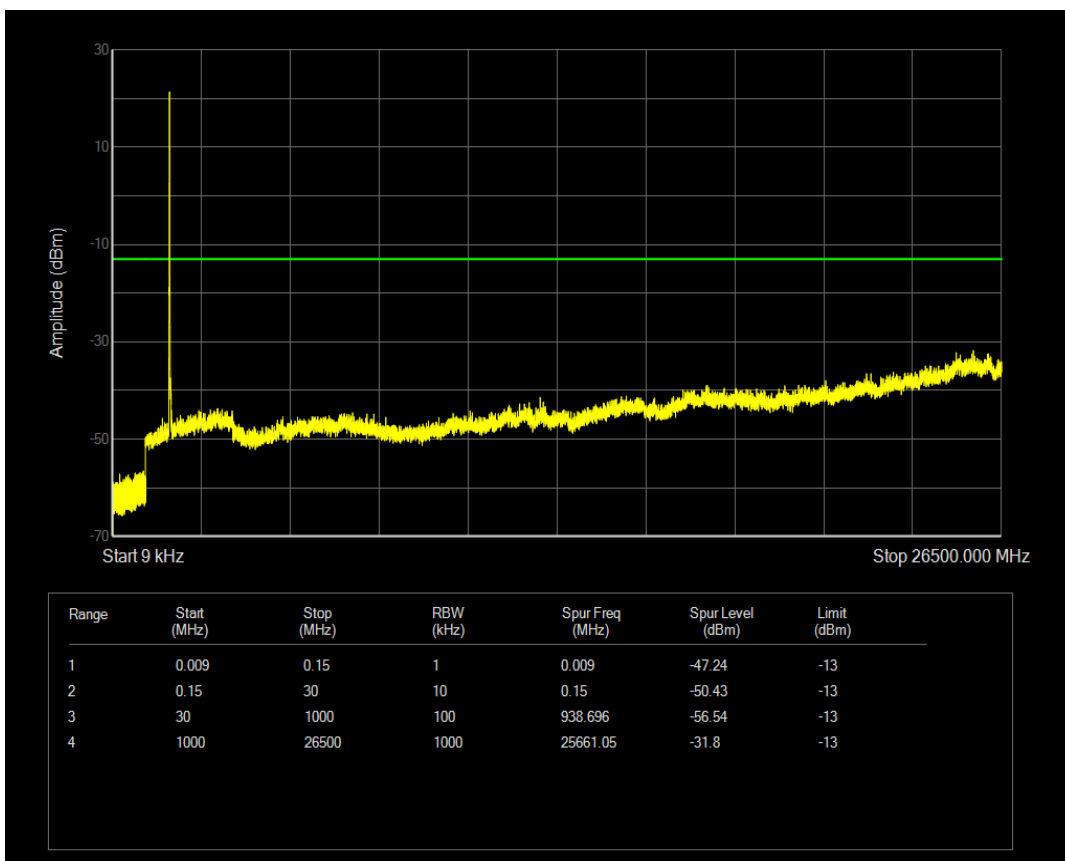

Band4 QAM16 BW=5MHz Channel=20175 RB Size=25 Position=#0

Band4 QPSK BW=5MHz Channel=20375 RB Size=1 Position=#0

Band4 QPSK BW=5MHz Channel=20375 RB Size=25 Position=#0

Band4 QAM16 BW=5MHz Channel=20375 RB Size=1 Position=#0

Band4 QAM16 BW=5MHz Channel=20375 RB Size=25 Position=#0

Band4 QPSK BW=10MHz Channel=20000 RB Size=1 Position=#0

Band4 QPSK BW=10MHz Channel=20000 RB Size=50 Position=#0

Band4 QAM16 BW=10MHz Channel=20000 RB Size=1 Position=#0