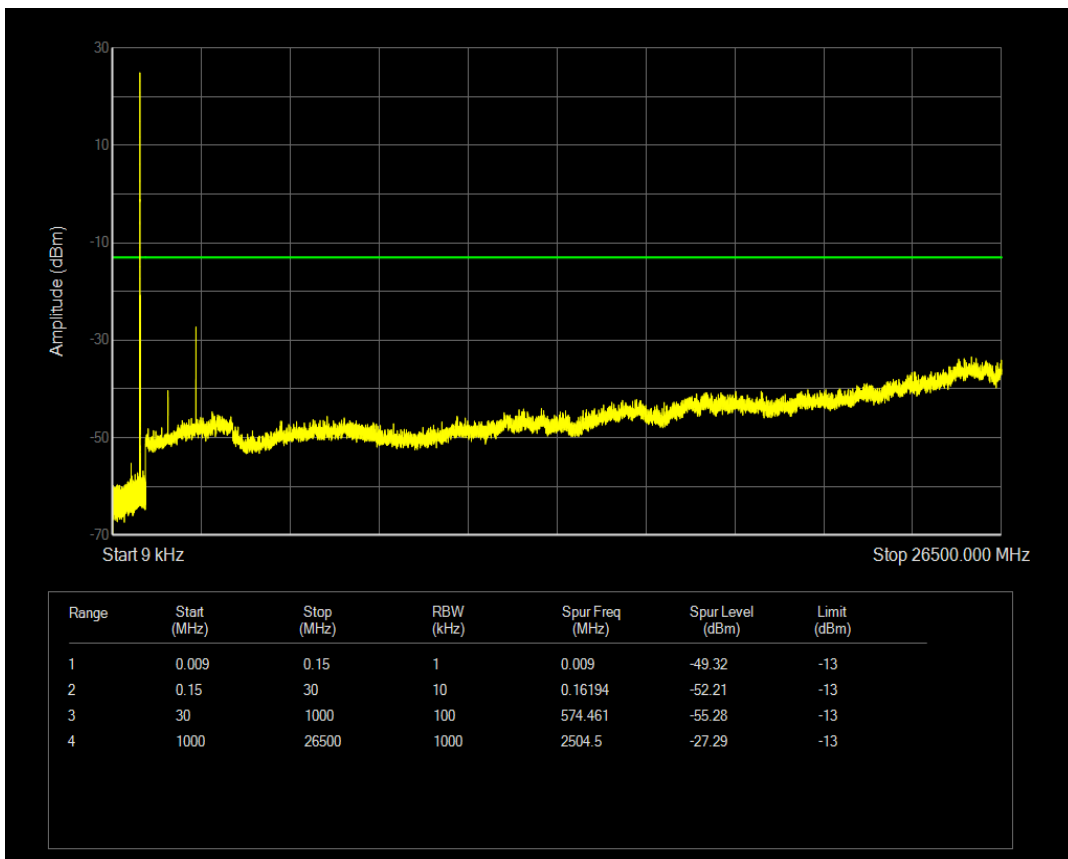

Band5 QPSK BW=5MHz Channel=20525 RB Size=1 Position=#0