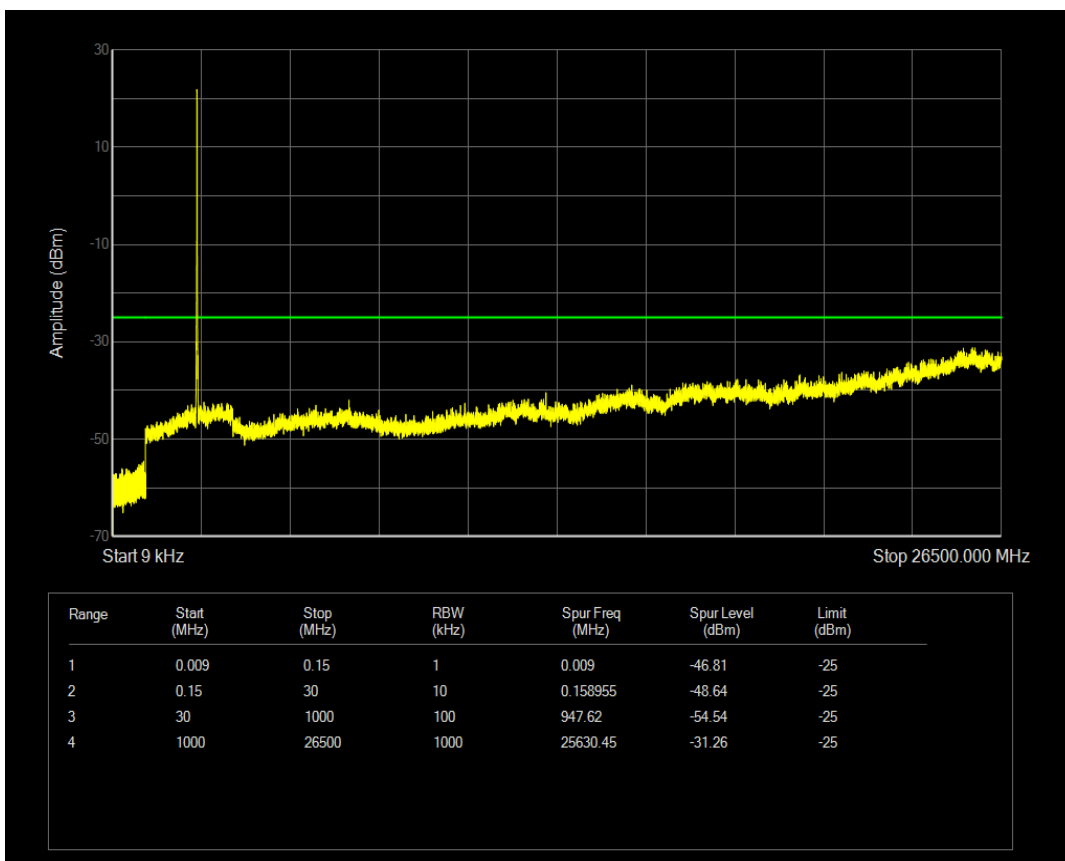

Band7 QAM16 BW=5MHz Channel=21425 RB Size=25 Position=#0

Band7 QPSK BW=10MHz Channel=20800 RB Size=1 Position=#0

Band7 QPSK BW=10MHz Channel=20800 RB Size=50 Position=#0

Band7 QAM16 BW=10MHz Channel=20800 RB Size=1 Position=#0

Band7 QAM16 BW=10MHz Channel=20800 RB Size=50 Position=#0

Band7 QPSK BW=10MHz Channel=21100 RB Size=1 Position=#0

Band7 QPSK BW=10MHz Channel=21100 RB Size=50 Position=#0

Band7 QAM16 BW=10MHz Channel=21100 RB Size=1 Position=#0