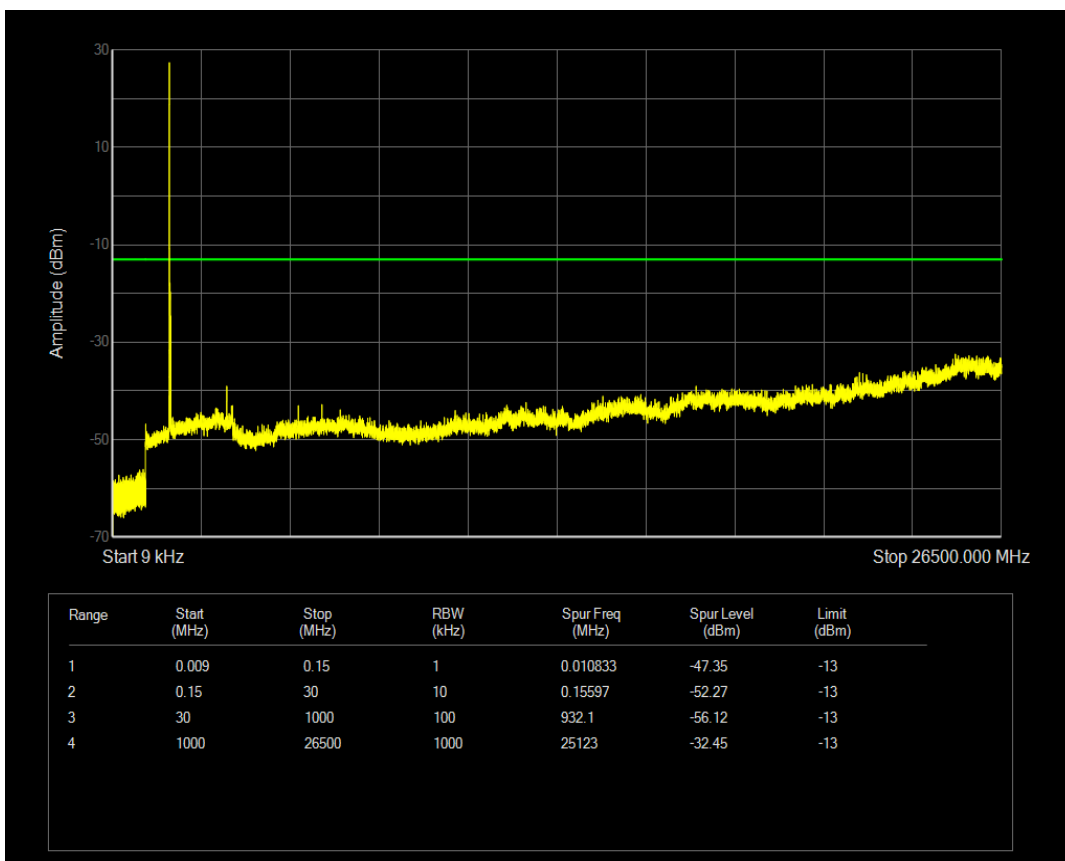

Band4 QAM16 BW=5MHz Channel=20175 RB Size=25 Position=#0

Band4 QPSK BW=5MHz Channel=20375 RB Size=1 Position=#0

Band4 QPSK BW=5MHz Channel=20375 RB Size=25 Position=#0

Band4 QAM16 BW=5MHz Channel=20375 RB Size=1 Position=#0

Band4 QAM16 BW=5MHz Channel=20375 RB Size=25 Position=#0

Band4 QPSK BW=10MHz Channel=20000 RB Size=1 Position=#0

Band4 QPSK BW=10MHz Channel=20000 RB Size=50 Position=#0

Band4 QAM16 BW=10MHz Channel=20000 RB Size=1 Position=#0