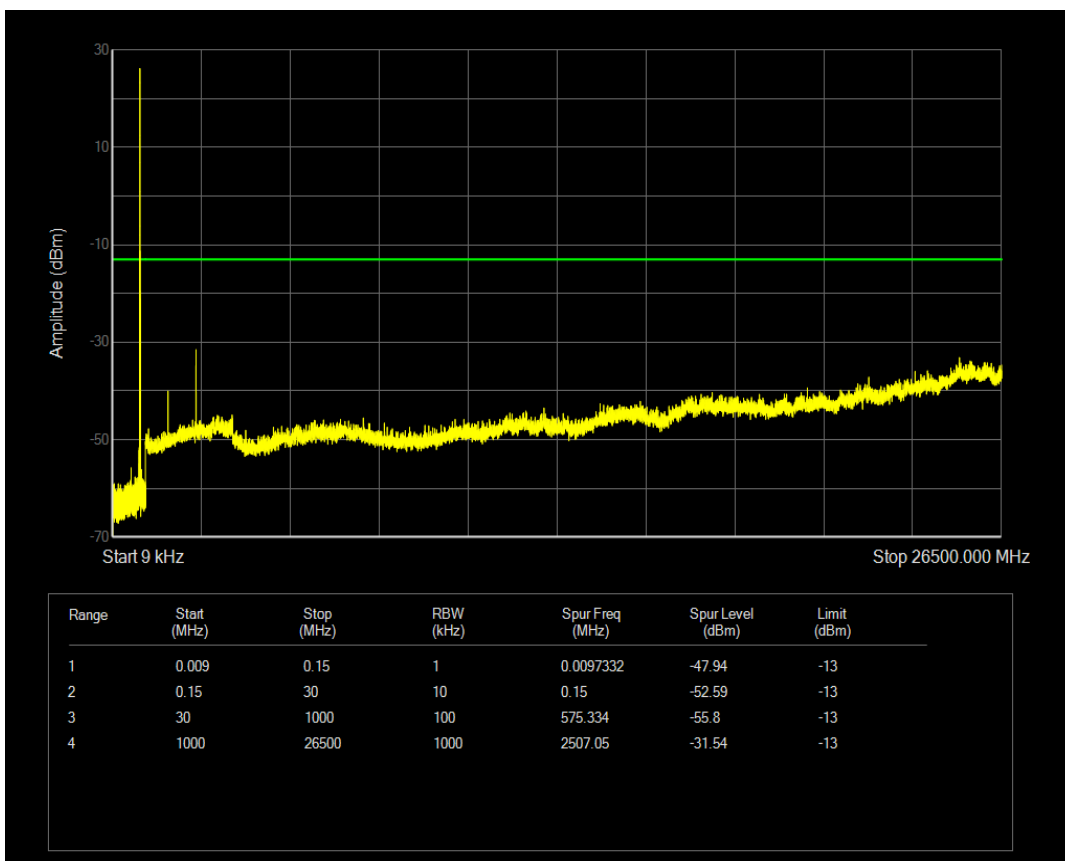

Band5 QAM16 BW=3MHz Channel=20415 RB Size=15 Position=#0

Band5 QPSK BW=3MHz Channel=20525 RB Size=1 Position=#0

Band5 QPSK BW=3MHz Channel=20525 RB Size=15 Position=#0

Band5 QAM16 BW=3MHz Channel=20525 RB Size=1 Position=#0