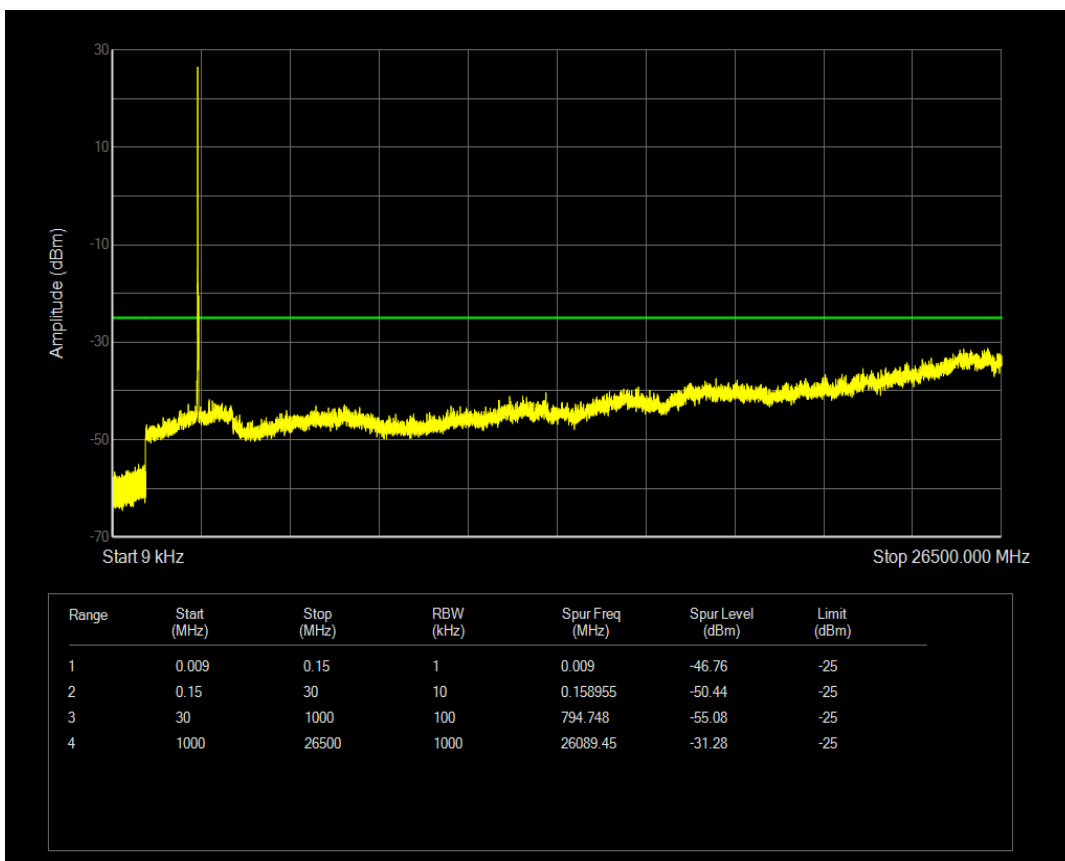

Band7 QAM16 BW=15MHz Channel=21100 RB Size=75 Position=#0

Band7 QPSK BW=15MHz Channel=21375 RB Size=1 Position=#0

Band7 QPSK BW=15MHz Channel=21375 RB Size=75 Position=#0

Band7 QAM16 BW=15MHz Channel=21375 RB Size=1 Position=#0

Band7 QAM16 BW=15MHz Channel=21375 RB Size=75 Position=#0

Band7 QPSK BW=20MHz Channel=20850 RB Size=1 Position=#0

Band7 QPSK BW=20MHz Channel=20850 RB Size=100 Position=#0

Band7 QAM16 BW=20MHz Channel=20850 RB Size=1 Position=#0