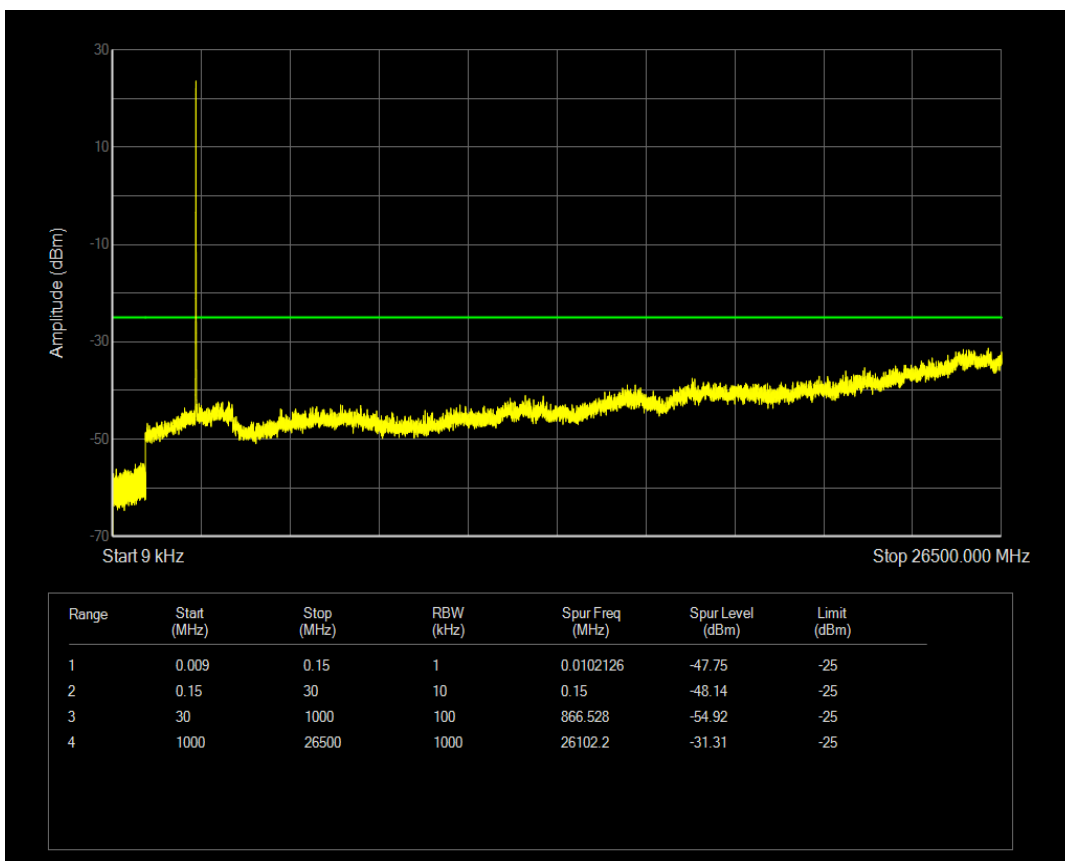

Band5 QAM16 BW=10MHz Channel=20525 RB Size=50 Position=#0

Band5 QPSK BW=10MHz Channel=20600 RB Size=1 Position=#0

Band5 QPSK BW=10MHz Channel=20600 RB Size=50 Position=#0

Band5 QAM16 BW=10MHz Channel=20600 RB Size=1 Position=#0

Band5 QAM16 BW=10MHz Channel=20600 RB Size=50 Position=#0

Band7 QPSK BW=5MHz Channel=20775 RB Size=1 Position=#0

Band7 QPSK BW=5MHz Channel=20775 RB Size=25 Position=#0

Band7 QAM16 BW=5MHz Channel=20775 RB Size=1 Position=#0

Band7 QAM16 BW=5MHz Channel=20775 RB Size=25 Position=#0

Band7 QPSK BW=5MHz Channel=21100 RB Size=1 Position=#0

Band7 QPSK BW=5MHz Channel=21100 RB Size=25 Position=#0

Band7 QAM16 BW=5MHz Channel=21100 RB Size=1 Position=#0