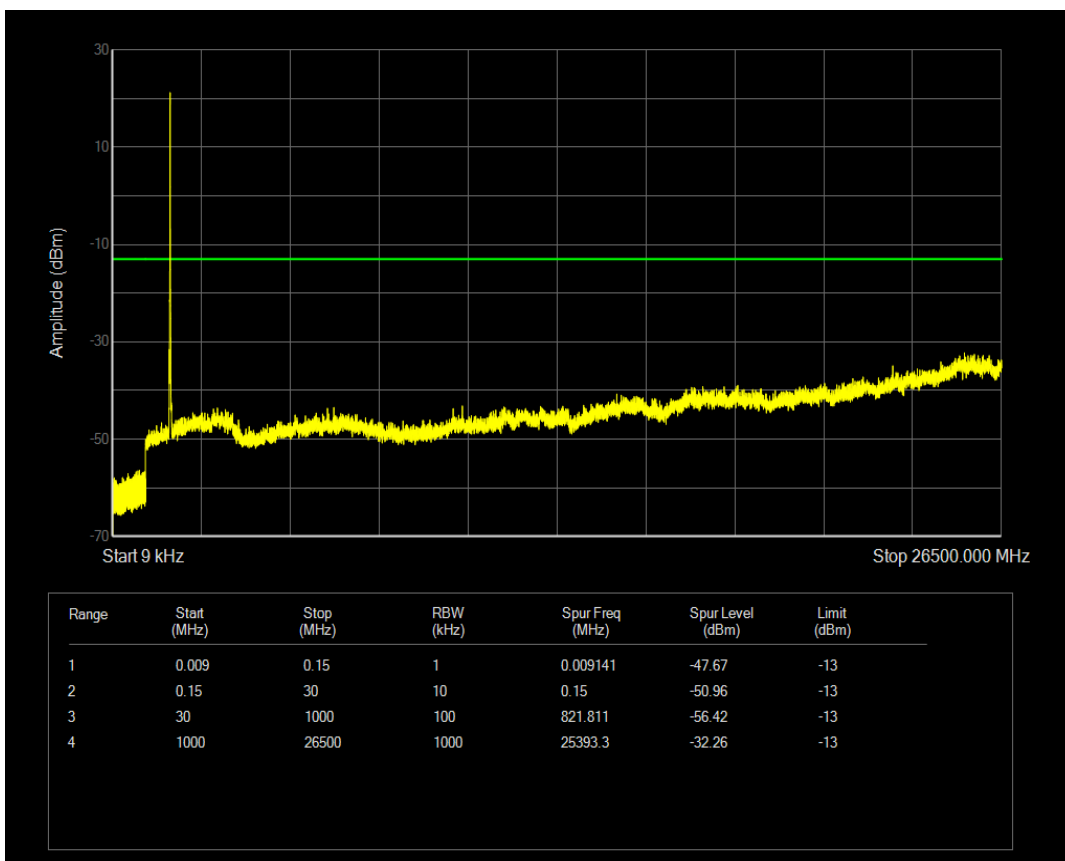

Band4 QAM16 BW=5MHz Channel=20375 RB Size=25 Position=#0

Band4 QPSK BW=10MHz Channel=20000 RB Size=1 Position=#0

Band4 QPSK BW=10MHz Channel=20000 RB Size=50 Position=#0

Band4 QAM16 BW=10MHz Channel=20000 RB Size=1 Position=#0

Band4 QAM16 BW=10MHz Channel=20000 RB Size=50 Position=#0

Band4 QPSK BW=10MHz Channel=20175 RB Size=1 Position=#0

Band4 QPSK BW=10MHz Channel=20175 RB Size=50 Position=#0

Band4 QAM16 BW=10MHz Channel=20175 RB Size=1 Position=#0

Band4 QAM16 BW=10MHz Channel=20175 RB Size=50 Position=#0

Band4 QPSK BW=10MHz Channel=20350 RB Size=1 Position=#0

Band4 QPSK BW=10MHz Channel=20350 RB Size=50 Position=#0

Band4 QAM16 BW=10MHz Channel=20350 RB Size=1 Position=#0