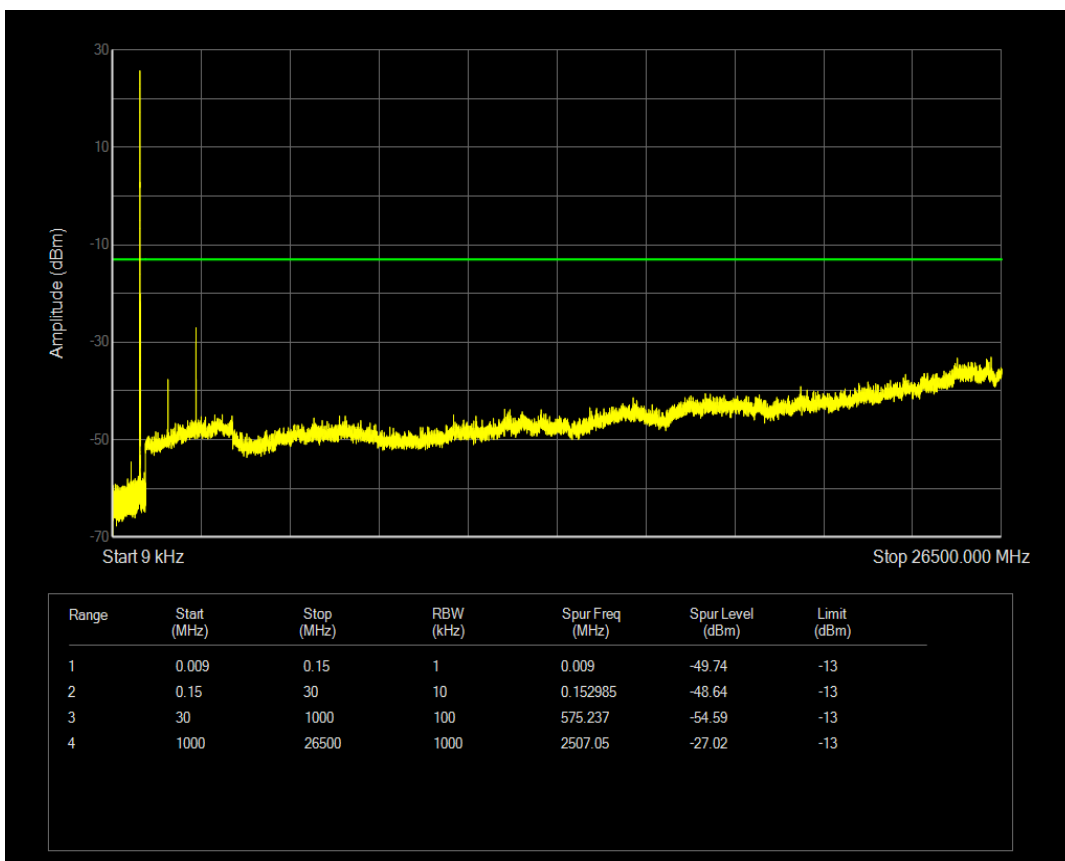

Band5 QPSK BW=3MHz Channel=20525 RB Size=1 Position=#0