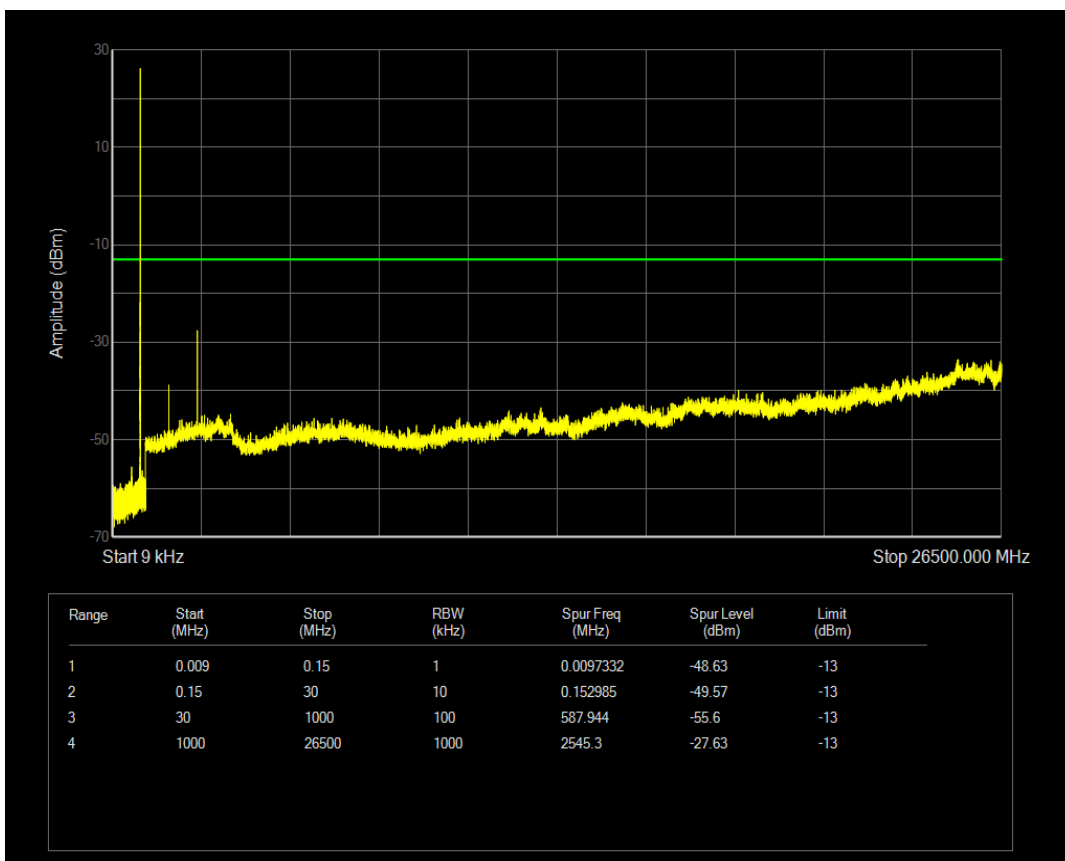

Band5 QAM16 BW=1.4MHz Channel=20407 RB Size=6 Position=#0

Band5 QPSK BW=1.4MHz Channel=20525 RB Size=1 Position=#0

Band5 QPSK BW=1.4MHz Channel=20525 RB Size=6 Position=#0

Band5 QAM16 BW=1.4MHz Channel=20525 RB Size=1 Position=#0

Band5 QAM16 BW=1.4MHz Channel=20525 RB Size=6 Position=#0

Band5 QPSK BW=1.4MHz Channel=20643 RB Size=1 Position=#0

Band5 QPSK BW=1.4MHz Channel=20643 RB Size=6 Position=#0

Band5 QAM16 BW=1.4MHz Channel=20643 RB Size=1 Position=#0