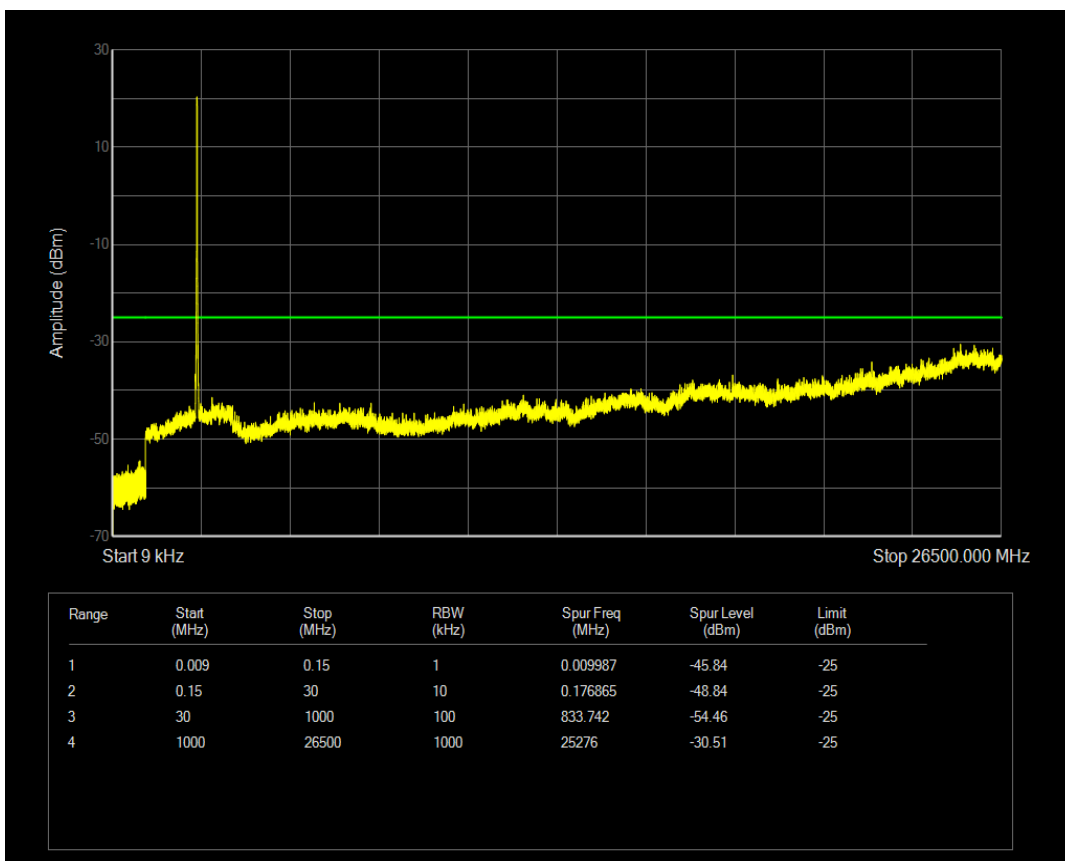

Band7 QPSK BW=15MHz Channel=21100 RB Size=75 Position=#0