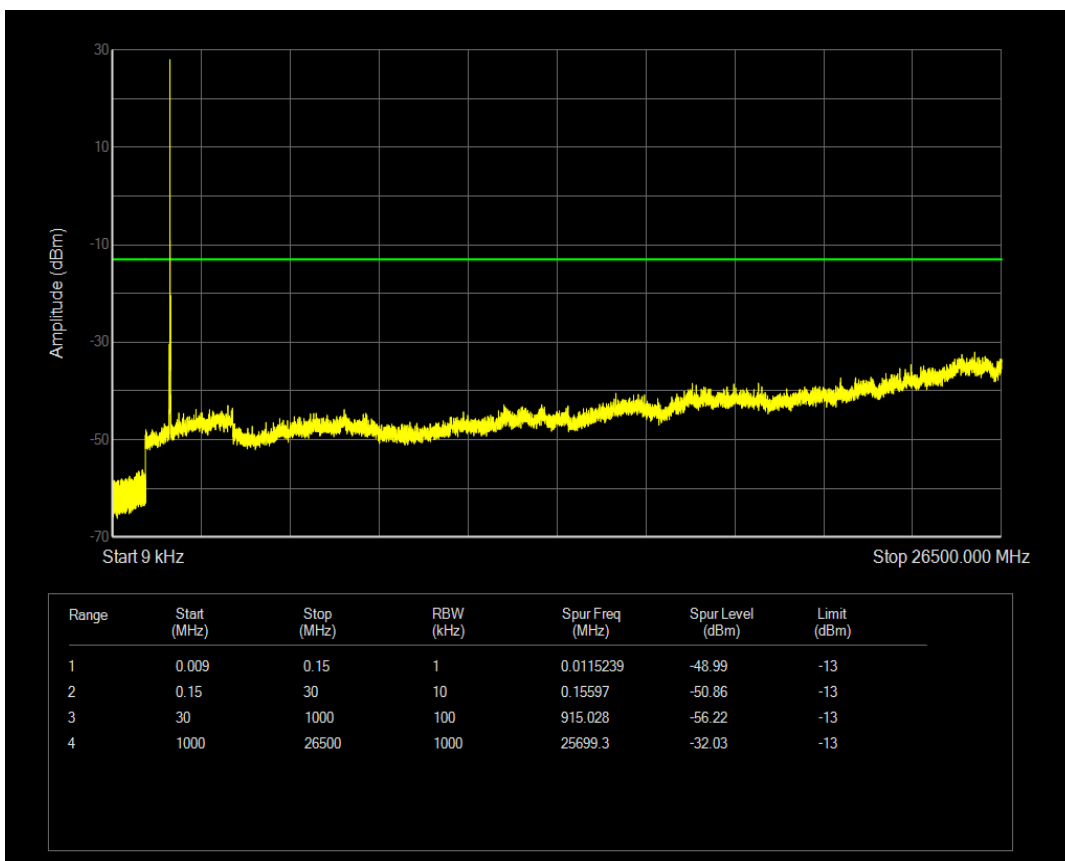

Band4 QAM16 BW=5MHz Channel=20375 RB Size=25 Position=#0

Band4 QPSK BW=10MHz Channel=20000 RB Size=1 Position=#0

Band4 QPSK BW=10MHz Channel=20000 RB Size=50 Position=#0

Band4 QAM16 BW=10MHz Channel=20000 RB Size=1 Position=#0

Band4 QAM16 BW=10MHz Channel=20000 RB Size=50 Position=#0

Band4 QPSK BW=10MHz Channel=20175 RB Size=1 Position=#0

Band4 QPSK BW=10MHz Channel=20175 RB Size=50 Position=#0

Band4 QAM16 BW=10MHz Channel=20175 RB Size=1 Position=#0

Band4 QAM16 BW=10MHz Channel=20175 RB Size=50 Position=#0

Band4 QPSK BW=10MHz Channel=20350 RB Size=1 Position=#0

Band4 QPSK BW=10MHz Channel=20350 RB Size=50 Position=#0

Band4 QAM16 BW=10MHz Channel=20350 RB Size=1 Position=#0