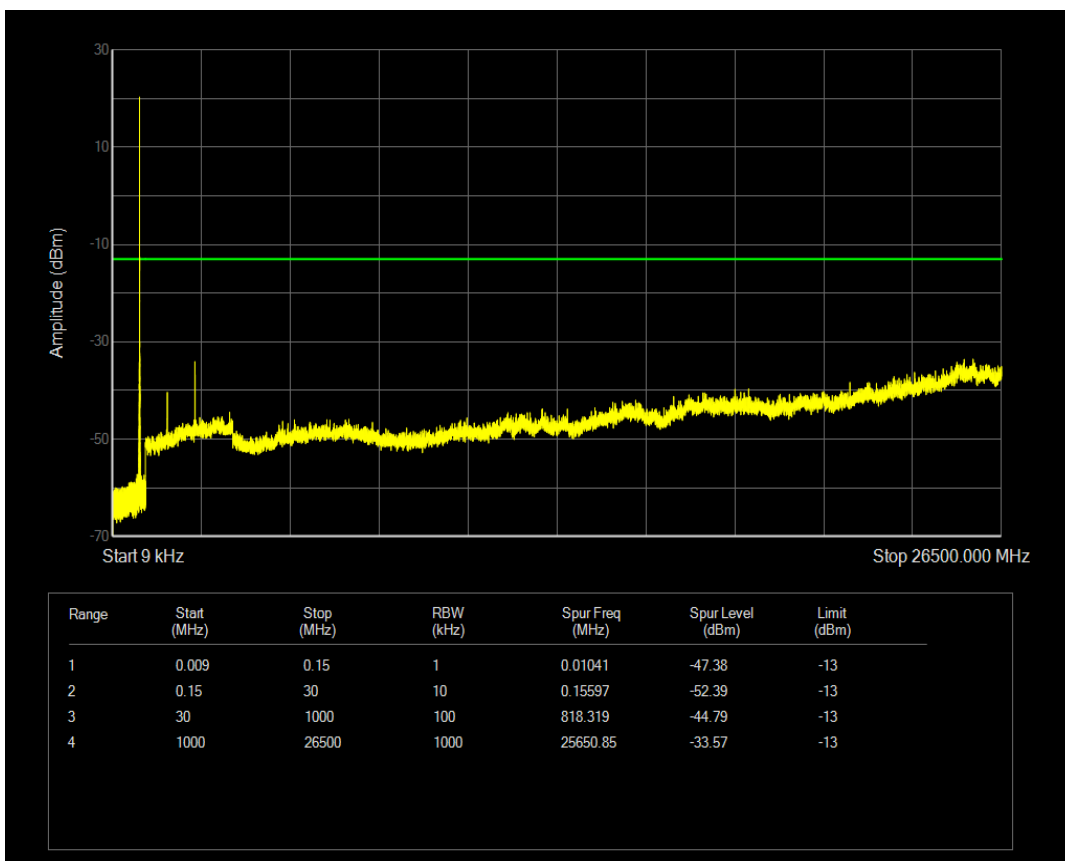

Band4 QAM16 BW=20MHz Channel=20050 RB Size=100 Position=#0

Band4 QPSK BW=20MHz Channel=20175 RB Size=1 Position=#0

Band4 QPSK BW=20MHz Channel=20175 RB Size=100 Position=#0

Band4 QAM16 BW=20MHz Channel=20175 RB Size=1 Position=#0

Band4 QAM16 BW=20MHz Channel=20175 RB Size=100 Position=#0

Band4 QPSK BW=20MHz Channel=20300 RB Size=1 Position=#0

Band4 QPSK BW=20MHz Channel=20300 RB Size=100 Position=#0

Band4 QAM16 BW=20MHz Channel=20300 RB Size=1 Position=#0

Band4 QAM16 BW=20MHz Channel=20300 RB Size=100 Position=#0

Band5 QPSK BW=1.4MHz Channel=20407 RB Size=1 Position=#0

Band5 QPSK BW=1.4MHz Channel=20407 RB Size=6 Position=#0

Band5 QAM16 BW=1.4MHz Channel=20407 RB Size=1 Position=#0