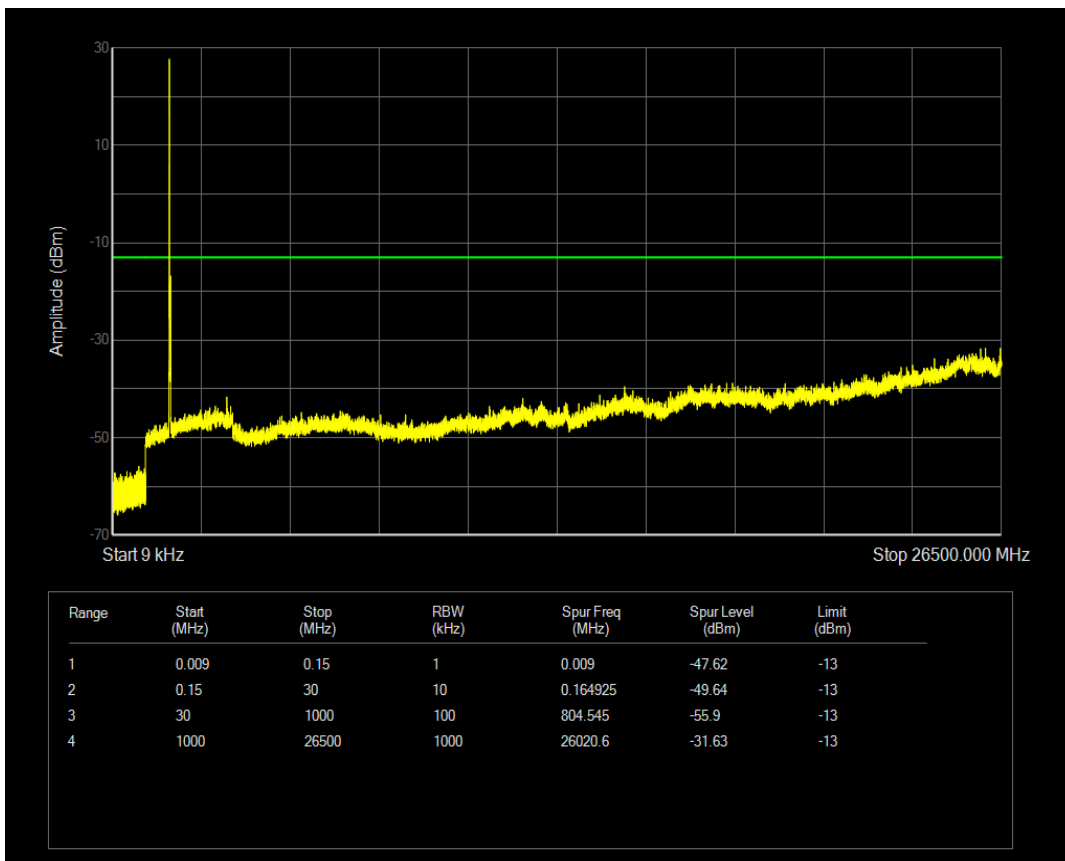

Band4 QAM16 BW=15MHz Channel=20175 RB Size=75 Position=#0

Band4 QPSK BW=15MHz Channel=20325 RB Size=1 Position=#0

Band4 QPSK BW=15MHz Channel=20325 RB Size=75 Position=#0

Band4 QAM16 BW=15MHz Channel=20325 RB Size=1 Position=#0

Band4 QAM16 BW=15MHz Channel=20325 RB Size=75 Position=#0

Band4 QPSK BW=20MHz Channel=20050 RB Size=1 Position=#0

Band4 QPSK BW=20MHz Channel=20050 RB Size=100 Position=#0

Band4 QAM16 BW=20MHz Channel=20050 RB Size=1 Position=#0