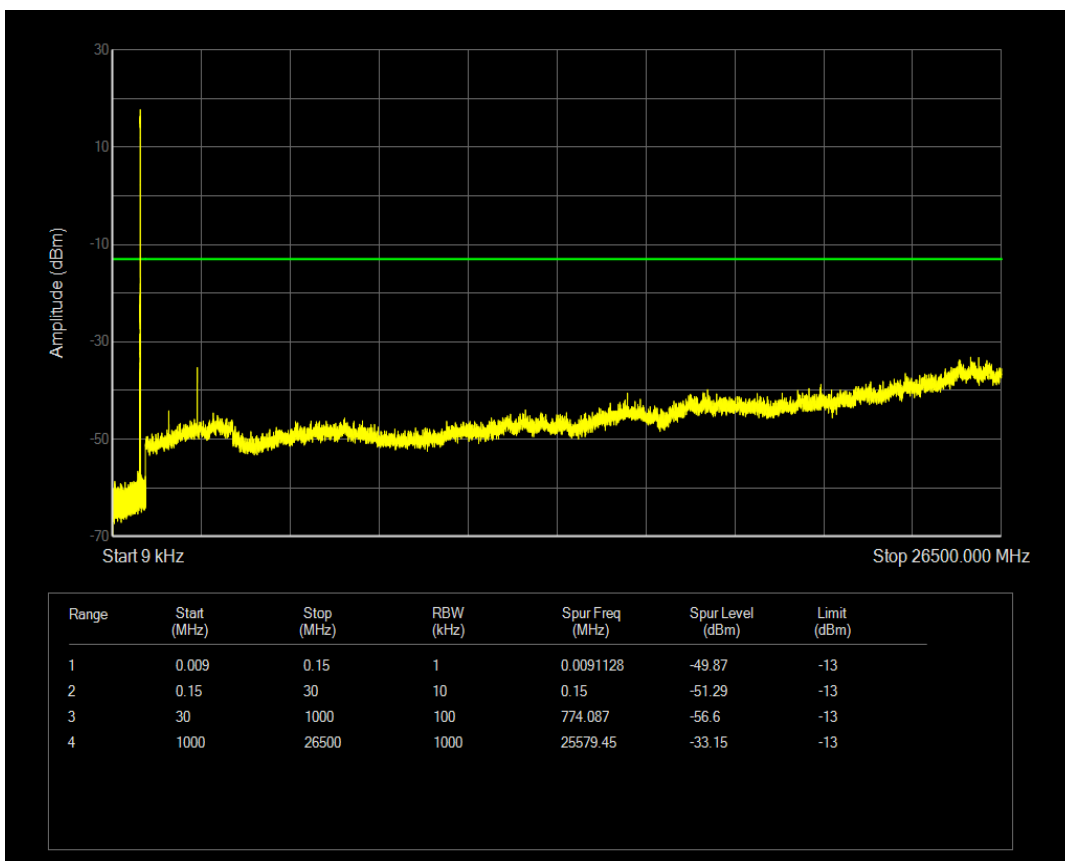

Band5 QPSK BW=3MHz Channel=20635 RB Size=15 Position=#0