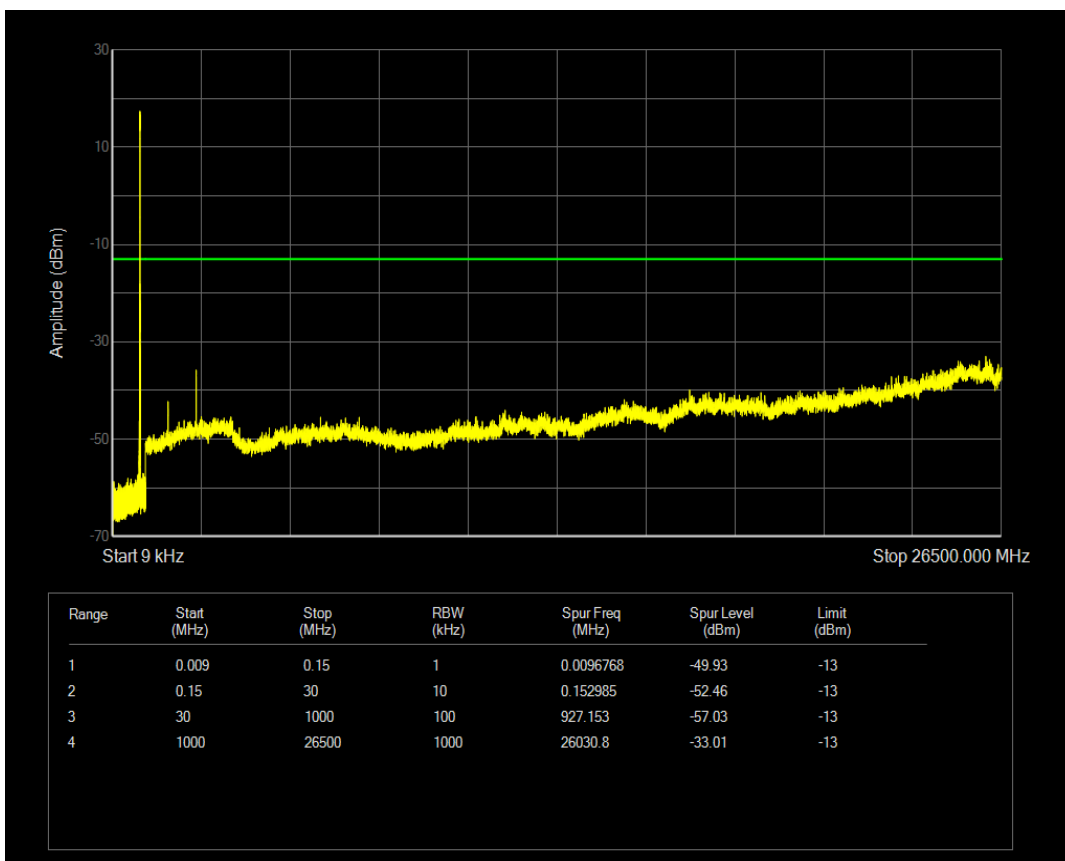

Band5 QPSK BW=3MHz Channel=20525 RB Size=15 Position=#0