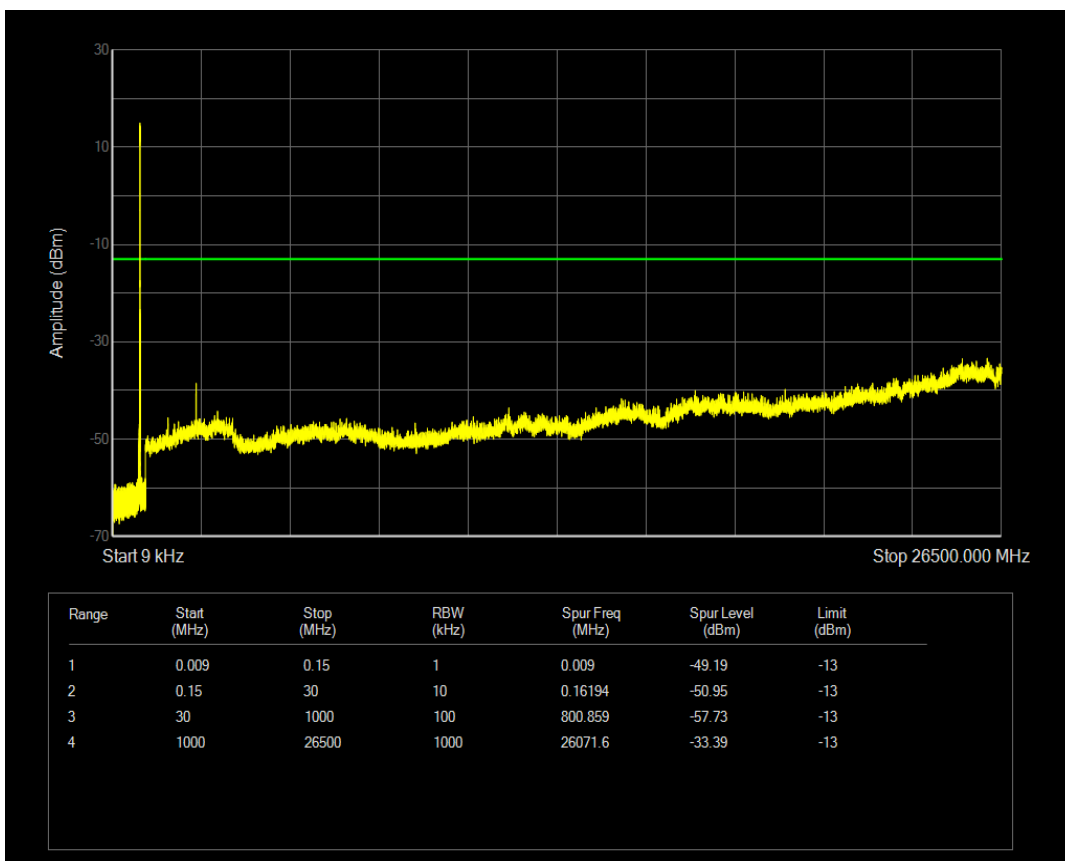

Band5 QAM16 BW=5MHz Channel=20425 RB Size=25 Position=#0

Band5 QPSK BW=5MHz Channel=20525 RB Size=1 Position=#0

Band5 QPSK BW=5MHz Channel=20525 RB Size=25 Position=#0

Band5 QAM16 BW=5MHz Channel=20525 RB Size=1 Position=#0

Band5 QAM16 BW=5MHz Channel=20525 RB Size=25 Position=#0

Band5 QPSK BW=5MHz Channel=20625 RB Size=1 Position=#0

Band5 QPSK BW=5MHz Channel=20625 RB Size=25 Position=#0

Band5 QAM16 BW=5MHz Channel=20625 RB Size=1 Position=#0