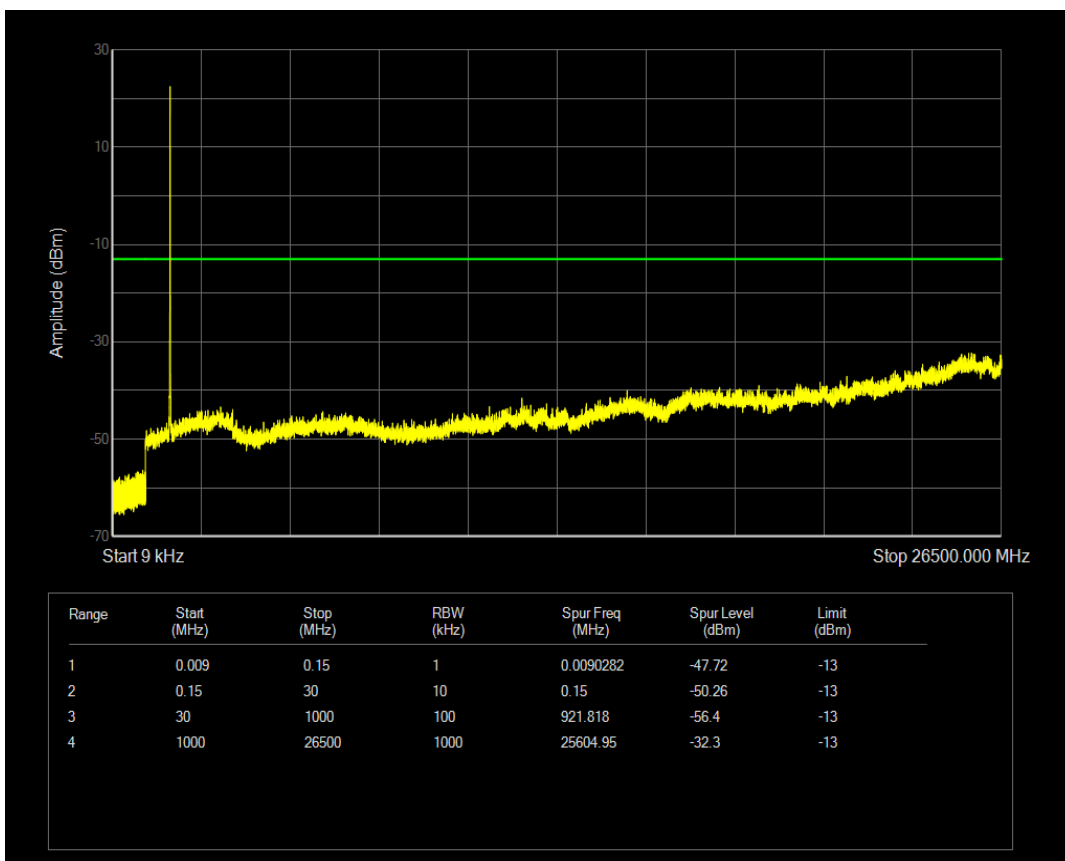

Band4 QAM16 BW=5MHz Channel=20175 RB Size=25 Position=#0

Band4 QPSK BW=5MHz Channel=20375 RB Size=1 Position=#0

Band4 QPSK BW=5MHz Channel=20375 RB Size=25 Position=#0

Band4 QAM16 BW=5MHz Channel=20375 RB Size=1 Position=#0

Band4 QAM16 BW=5MHz Channel=20375 RB Size=25 Position=#0

Band4 QPSK BW=10MHz Channel=20000 RB Size=1 Position=#0

Band4 QPSK BW=10MHz Channel=20000 RB Size=50 Position=#0

Band4 QAM16 BW=10MHz Channel=20000 RB Size=1 Position=#0