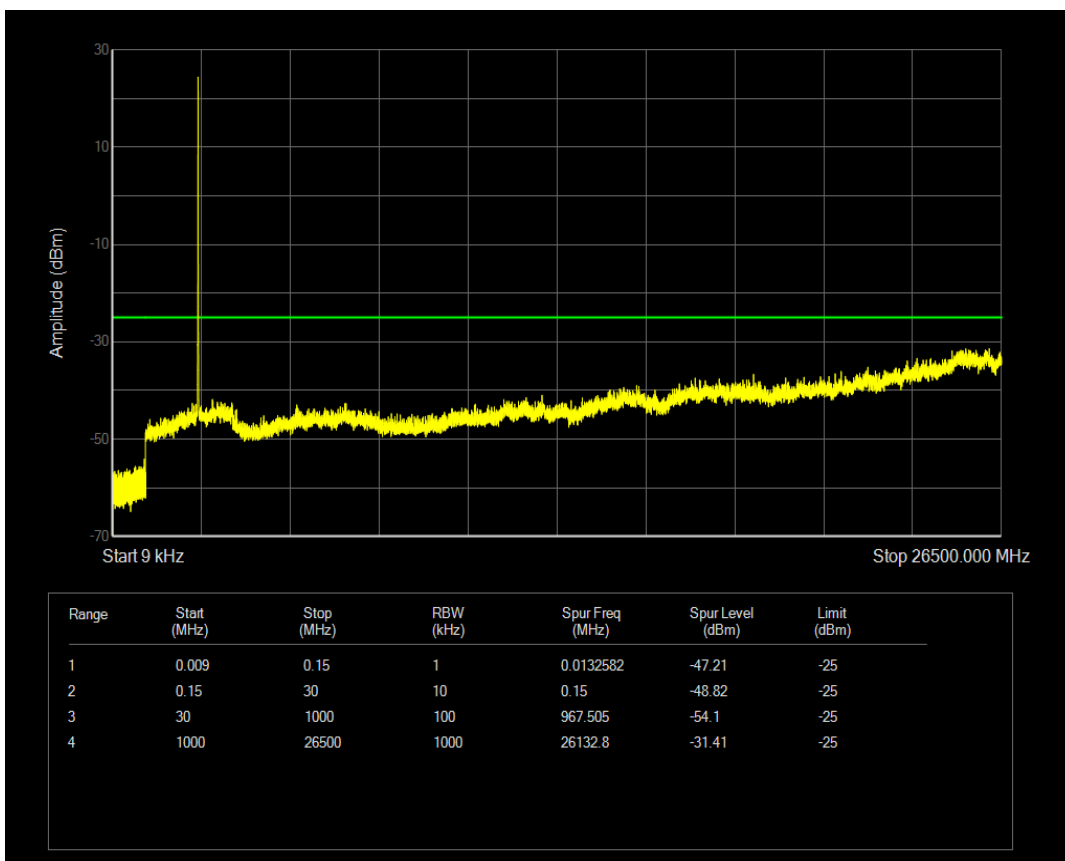

Band7 QPSK BW=5MHz Channel=21425 RB Size=25 Position=#0