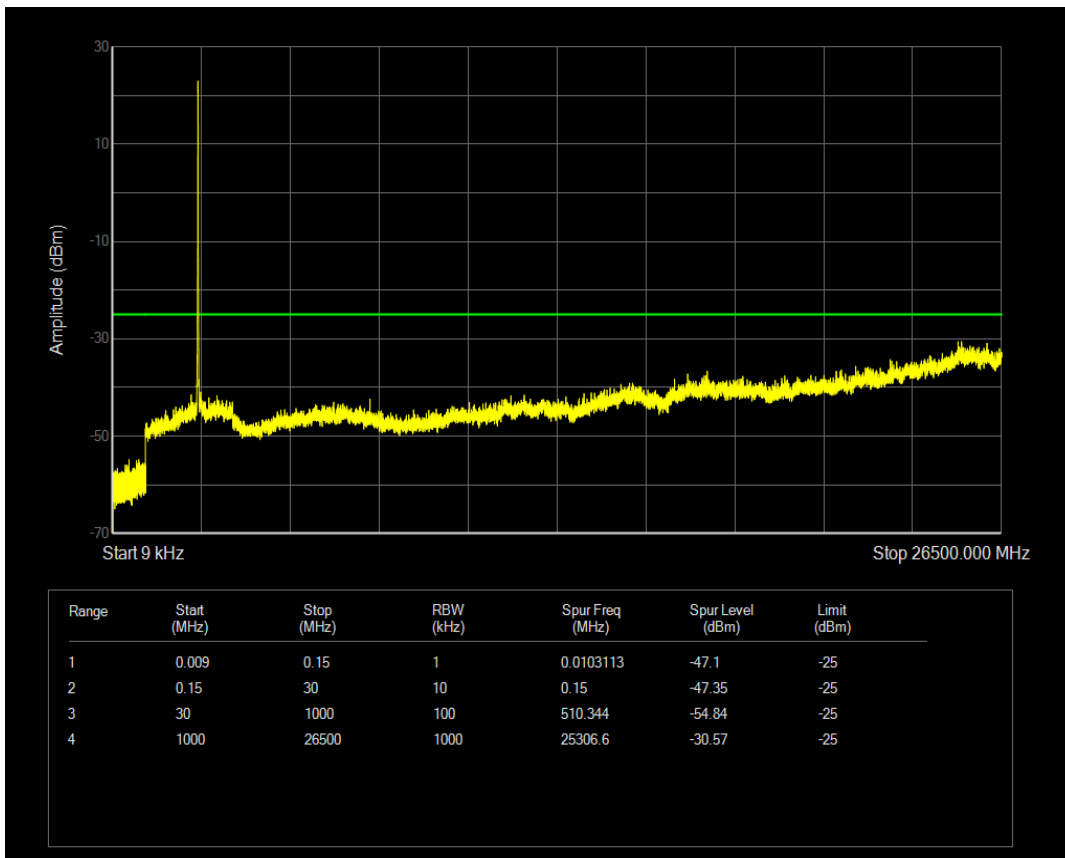

Band7 QAM16 BW=10MHz Channel=20800 RB Size=50 Position=#0

Band7 QPSK BW=10MHz Channel=21100 RB Size=1 Position=#0

Band7 QPSK BW=10MHz Channel=21100 RB Size=50 Position=#0

Band7 QAM16 BW=10MHz Channel=21100 RB Size=1 Position=#0

Band7 QAM16 BW=10MHz Channel=21100 RB Size=50 Position=#0

Band7 QPSK BW=10MHz Channel=21400 RB Size=1 Position=#0

Band7 QPSK BW=10MHz Channel=21400 RB Size=50 Position=#0

Band7 QAM16 BW=10MHz Channel=21400 RB Size=1 Position=#0