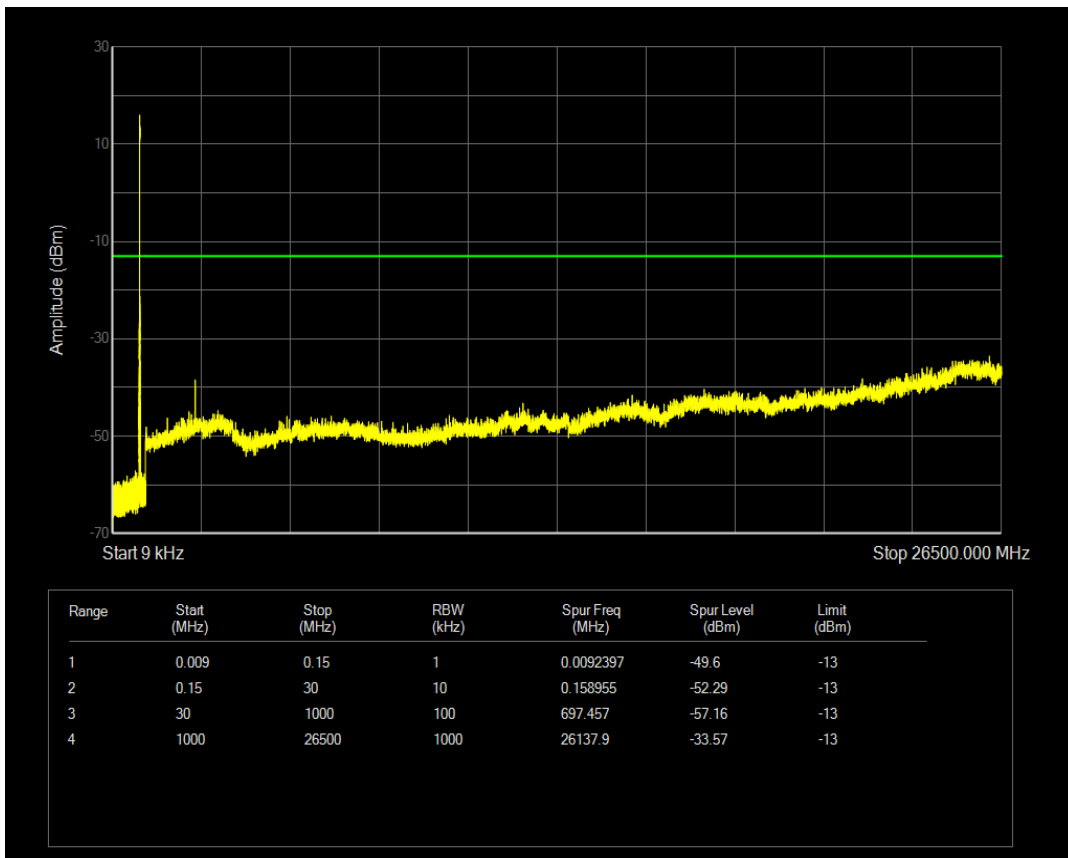

Band5 QAM16 BW=5MHz Channel=20425 RB Size=25 Position=#0