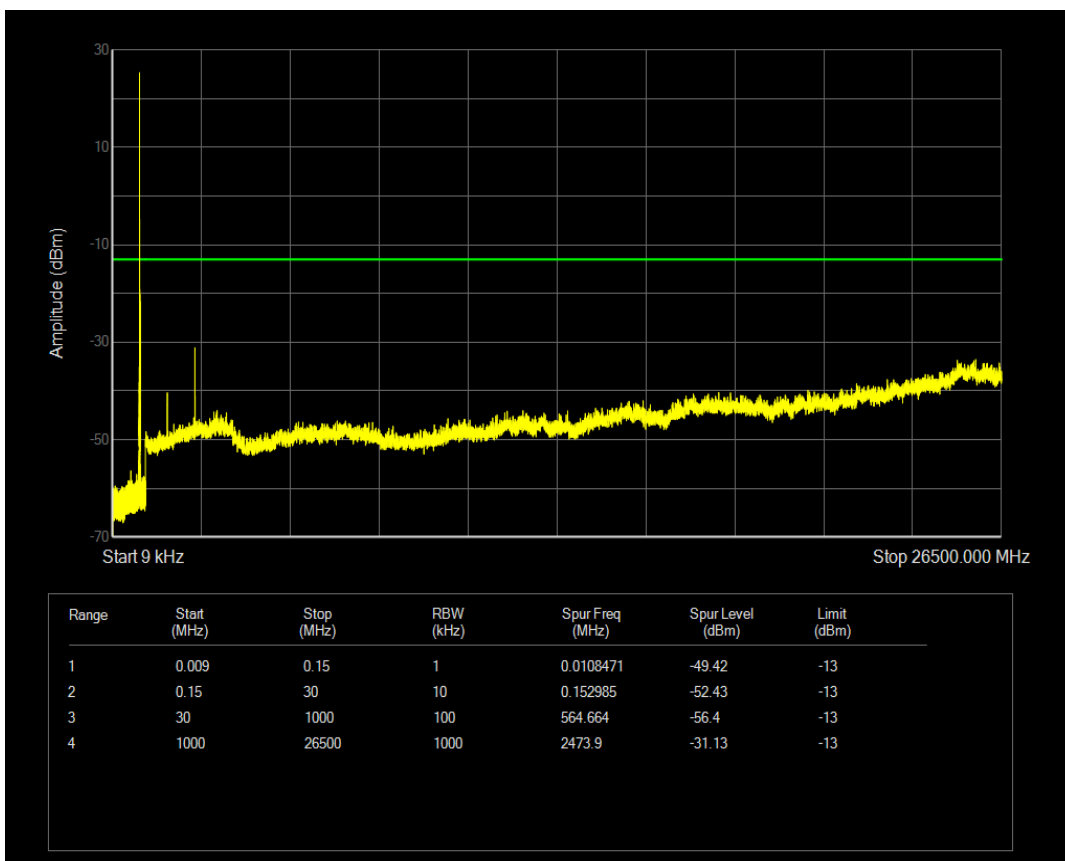

Band5 QPSK BW=10MHz Channel=20450 RB Size=1 Position=#0