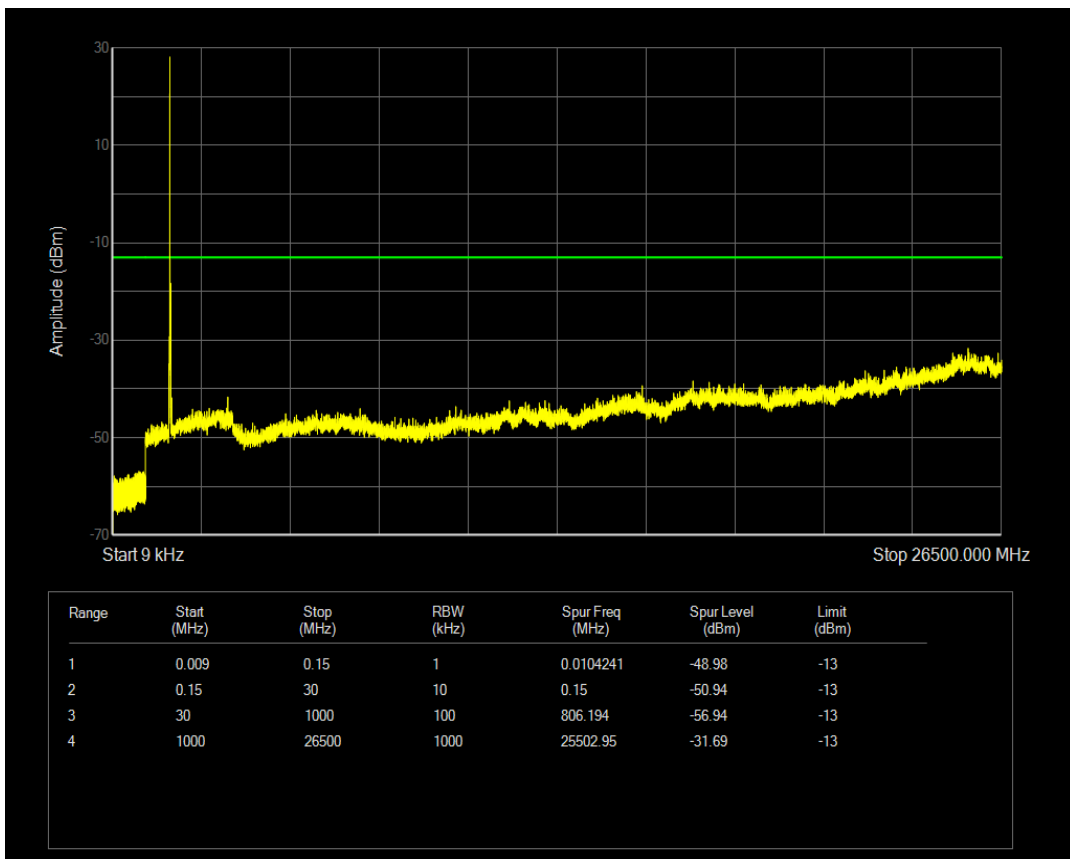

Band4 QAM16 BW=10MHz Channel=20350 RB Size=50 Position=#0

Band4 QPSK BW=15MHz Channel=20025 RB Size=1 Position=#0

Band4 QPSK BW=15MHz Channel=20025 RB Size=75 Position=#0

Band4 QAM16 BW=15MHz Channel=20025 RB Size=1 Position=#0

Band4 QAM16 BW=15MHz Channel=20025 RB Size=75 Position=#0

Band4 QPSK BW=15MHz Channel=20175 RB Size=1 Position=#0

Band4 QPSK BW=15MHz Channel=20175 RB Size=75 Position=#0

Band4 QAM16 BW=15MHz Channel=20175 RB Size=1 Position=#0

Band4 QAM16 BW=15MHz Channel=20175 RB Size=75 Position=#0

Band4 QPSK BW=15MHz Channel=20325 RB Size=1 Position=#0

Band4 QPSK BW=15MHz Channel=20325 RB Size=75 Position=#0

Band4 QAM16 BW=15MHz Channel=20325 RB Size=1 Position=#0