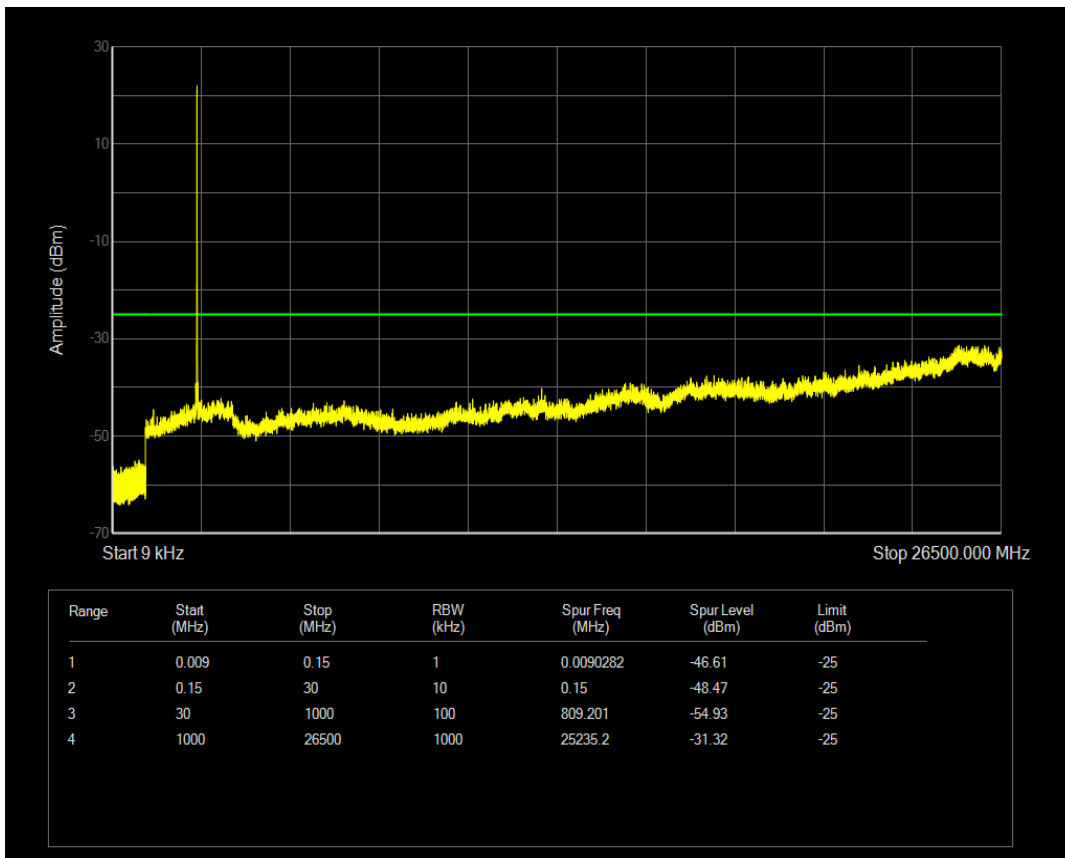

Band7 QAM16 BW=5MHz Channel=21100 RB Size=25 Position=#0