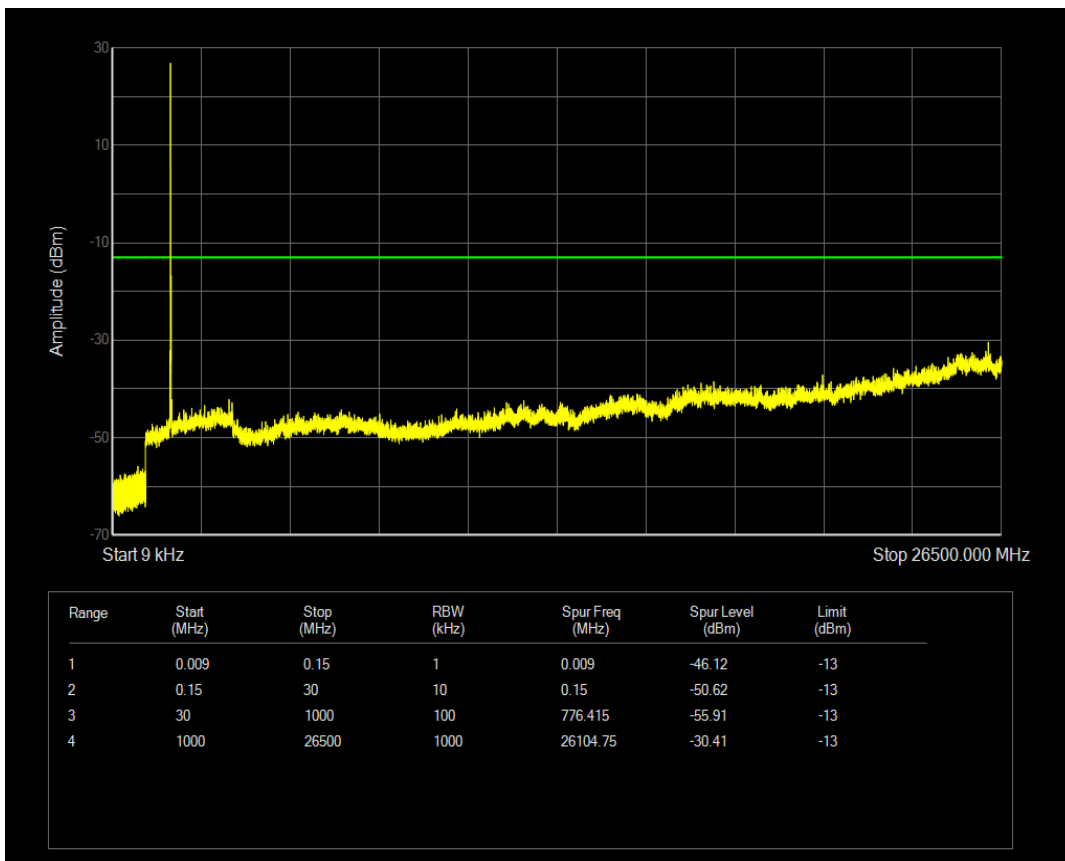

Band4 QAM16 BW=5MHz Channel=20375 RB Size=25 Position=#0

Band4 QPSK BW=10MHz Channel=20000 RB Size=1 Position=#0

Band4 QPSK BW=10MHz Channel=20000 RB Size=50 Position=#0

Band4 QAM16 BW=10MHz Channel=20000 RB Size=1 Position=#0

Band4 QAM16 BW=10MHz Channel=20000 RB Size=50 Position=#0

Band4 QPSK BW=10MHz Channel=20175 RB Size=1 Position=#0

Band4 QPSK BW=10MHz Channel=20175 RB Size=50 Position=#0

Band4 QAM16 BW=10MHz Channel=20175 RB Size=1 Position=#0

Band4 QAM16 BW=10MHz Channel=20175 RB Size=50 Position=#0

Band4 QPSK BW=10MHz Channel=20350 RB Size=1 Position=#0

Band4 QPSK BW=10MHz Channel=20350 RB Size=50 Position=#0

Band4 QAM16 BW=10MHz Channel=20350 RB Size=1 Position=#0