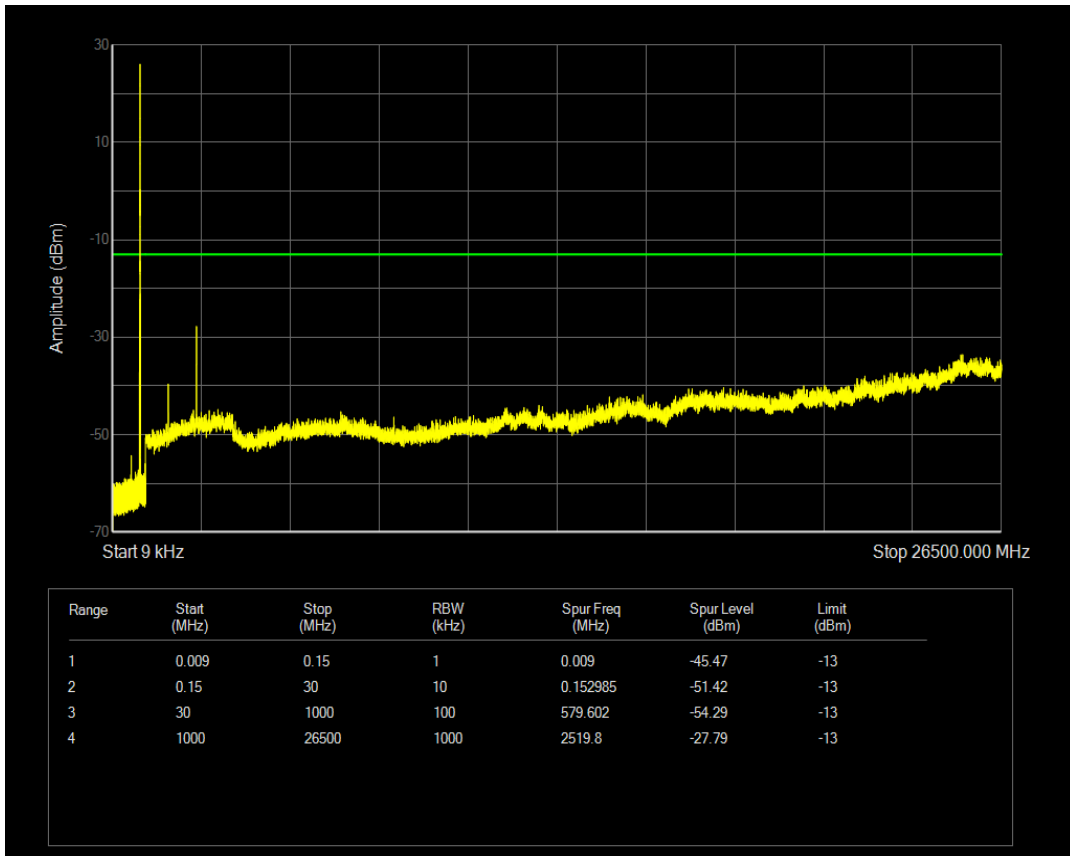

Band5 QAM16 BW=10MHz Channel=20525 RB Size=50 Position=#0

Band5 QPSK BW=10MHz Channel=20600 RB Size=1 Position=#0

Band5 QPSK BW=10MHz Channel=20600 RB Size=50 Position=#0

Band5 QAM16 BW=10MHz Channel=20600 RB Size=1 Position=#0

Band5 QAM16 BW=10MHz Channel=20600 RB Size=50 Position=#0

Band7 QPSK BW=5MHz Channel=20775 RB Size=1 Position=#0

Band7 QPSK BW=5MHz Channel=20775 RB Size=25 Position=#0

Band7 QAM16 BW=5MHz Channel=20775 RB Size=1 Position=#0