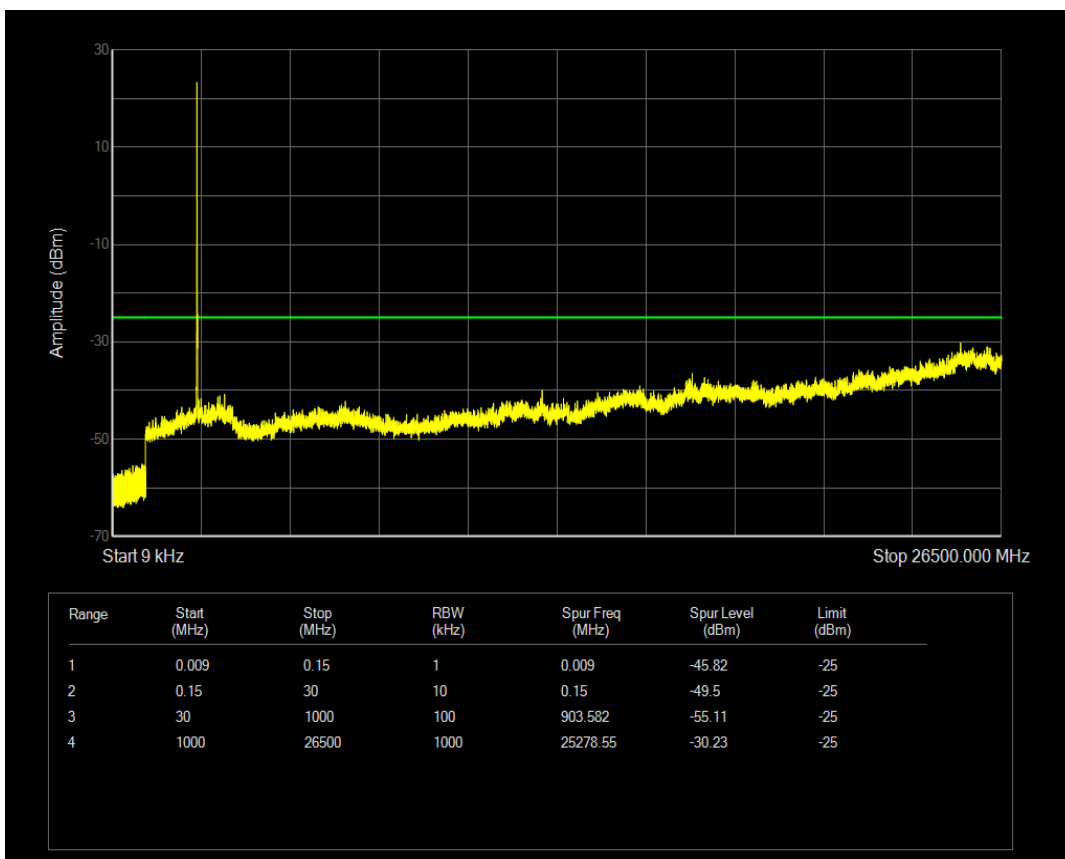

Band7 QPSK BW=5MHz Channel=21100 RB Size=25 Position=#0