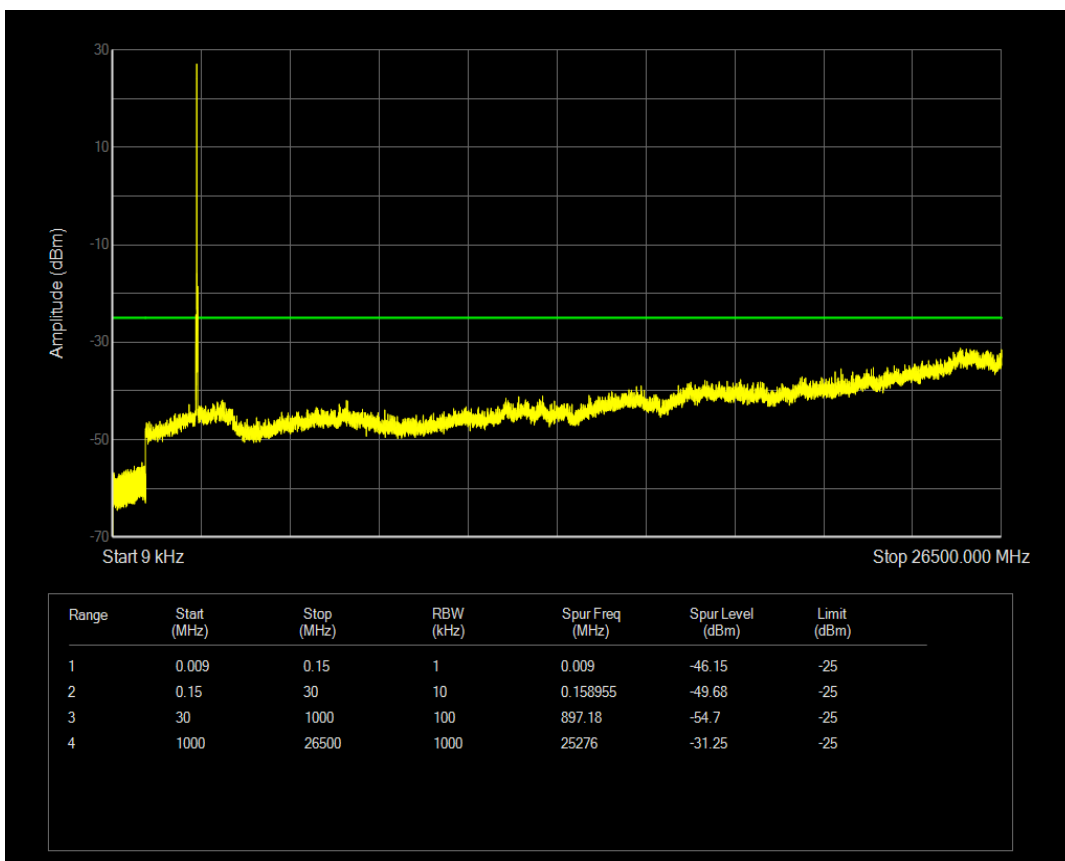

Band7 QPSK BW=15MHz Channel=21100 RB Size=1 Position=#0