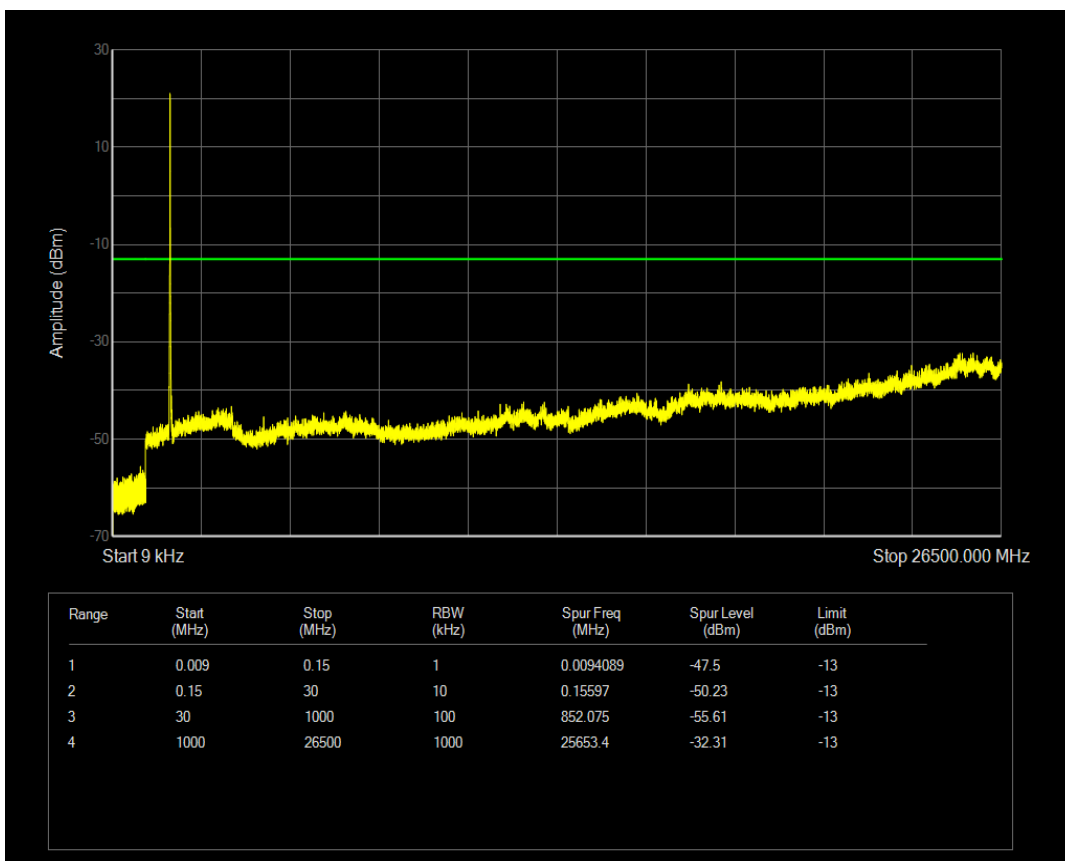

Band4 QAM16 BW=5MHz Channel=20375 RB Size=25 Position=#0

Band4 QPSK BW=10MHz Channel=20000 RB Size=1 Position=#0

Band4 QPSK BW=10MHz Channel=20000 RB Size=50 Position=#0

Band4 QAM16 BW=10MHz Channel=20000 RB Size=1 Position=#0

Band4 QAM16 BW=10MHz Channel=20000 RB Size=50 Position=#0

Band4 QPSK BW=10MHz Channel=20175 RB Size=1 Position=#0

Band4 QPSK BW=10MHz Channel=20175 RB Size=50 Position=#0

Band4 QAM16 BW=10MHz Channel=20175 RB Size=1 Position=#0