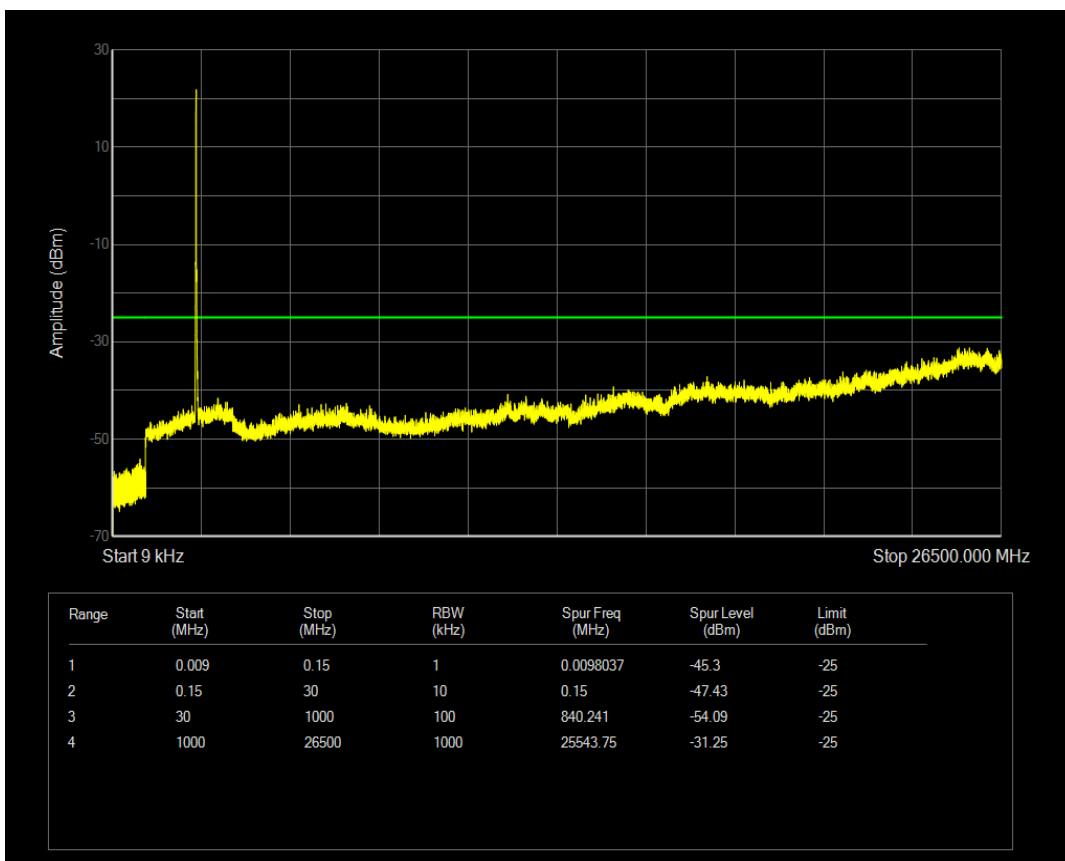

Band7 QPSK BW=15MHz Channel=20825 RB Size=75 Position=#0