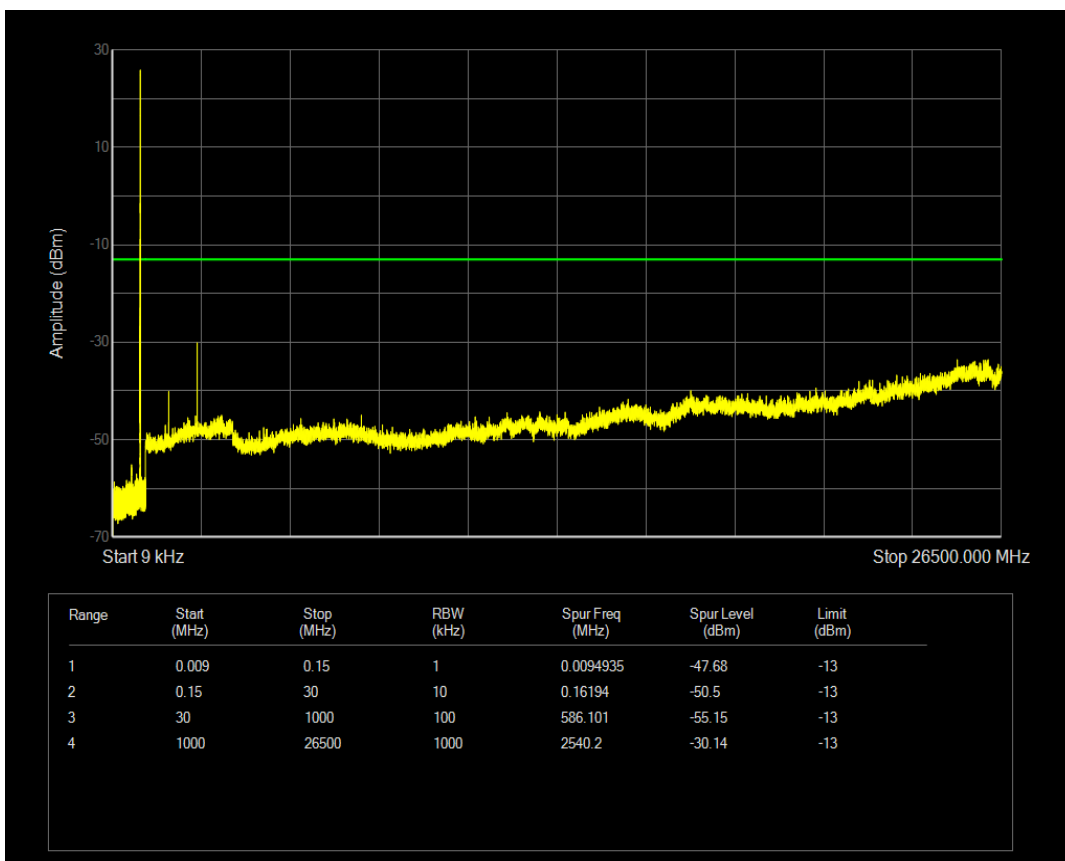

Band5 QAM16 BW=3MHz Channel=20525 RB Size=15 Position=#0

Band5 QPSK BW=3MHz Channel=20635 RB Size=1 Position=#0

Band5 QPSK BW=3MHz Channel=20635 RB Size=15 Position=#0

Band5 QAM16 BW=3MHz Channel=20635 RB Size=1 Position=#0