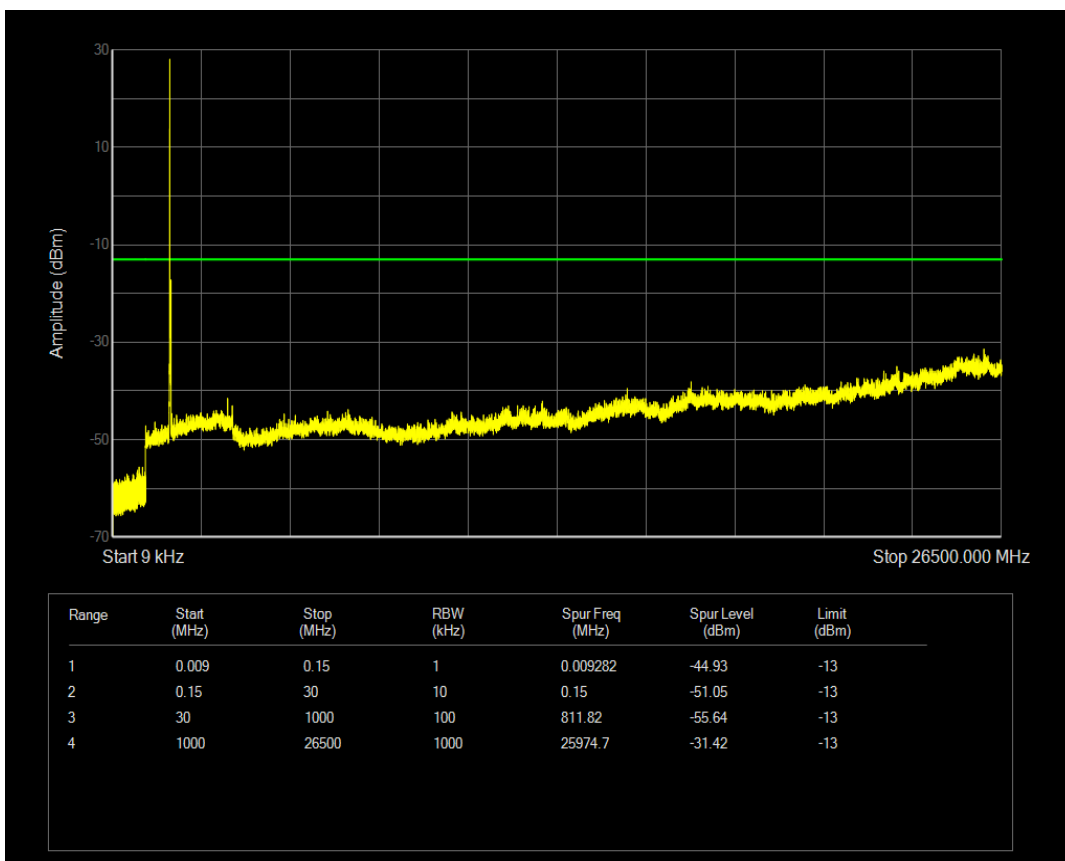

Band4 QAM16 BW=15MHz Channel=20325 RB Size=75 Position=#0

Band4 QPSK BW=20MHz Channel=20050 RB Size=1 Position=#0

Band4 QPSK BW=20MHz Channel=20050 RB Size=100 Position=#0

Band4 QAM16 BW=20MHz Channel=20050 RB Size=1 Position=#0

Band4 QAM16 BW=20MHz Channel=20050 RB Size=100 Position=#0

Band4 QPSK BW=20MHz Channel=20175 RB Size=1 Position=#0

Band4 QPSK BW=20MHz Channel=20175 RB Size=100 Position=#0

Band4 QAM16 BW=20MHz Channel=20175 RB Size=1 Position=#0