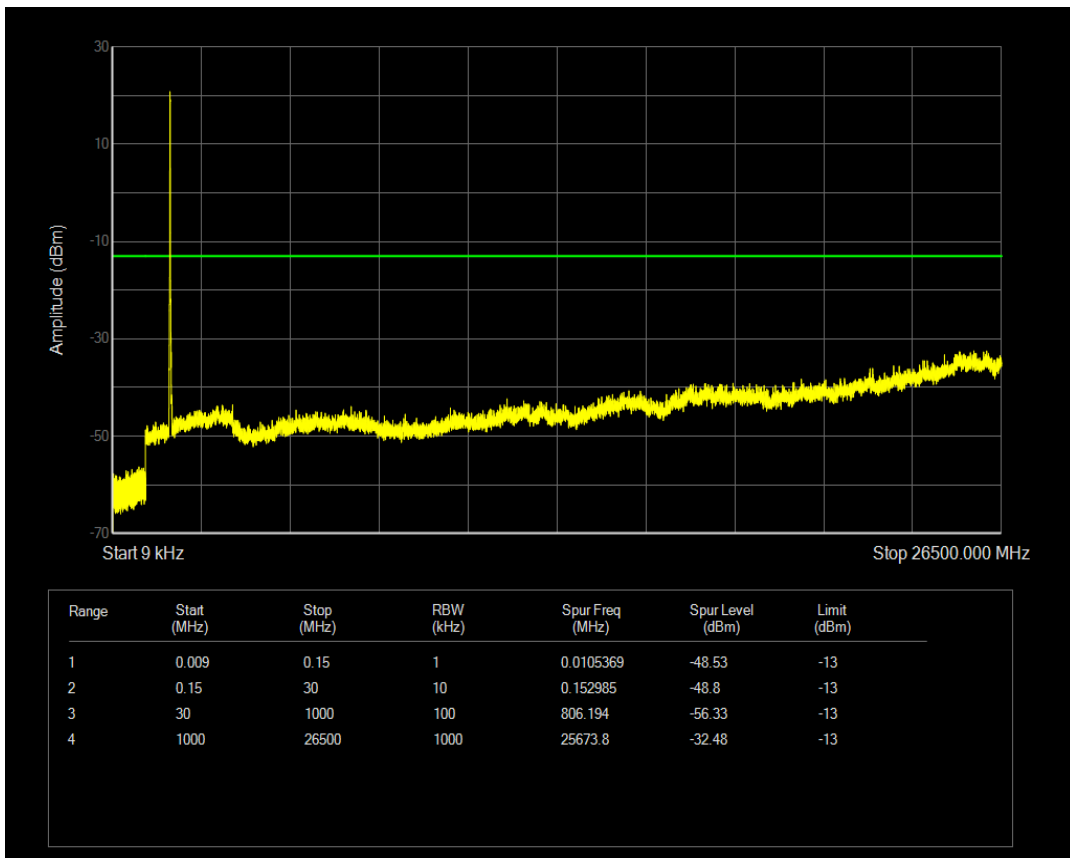

Band4 QAM16 BW=10MHz Channel=20175 RB Size=50 Position=#0

Band4 QPSK BW=10MHz Channel=20350 RB Size=1 Position=#0

Band4 QPSK BW=10MHz Channel=20350 RB Size=50 Position=#0

Band4 QAM16 BW=10MHz Channel=20350 RB Size=1 Position=#0

Band4 QAM16 BW=10MHz Channel=20350 RB Size=50 Position=#0

Band4 QPSK BW=15MHz Channel=20025 RB Size=1 Position=#0

Band4 QPSK BW=15MHz Channel=20025 RB Size=75 Position=#0

Band4 QAM16 BW=15MHz Channel=20025 RB Size=1 Position=#0

Band4 QAM16 BW=15MHz Channel=20025 RB Size=75 Position=#0

Band4 QPSK BW=15MHz Channel=20175 RB Size=1 Position=#0

Band4 QPSK BW=15MHz Channel=20175 RB Size=75 Position=#0

Band4 QAM16 BW=15MHz Channel=20175 RB Size=1 Position=#0