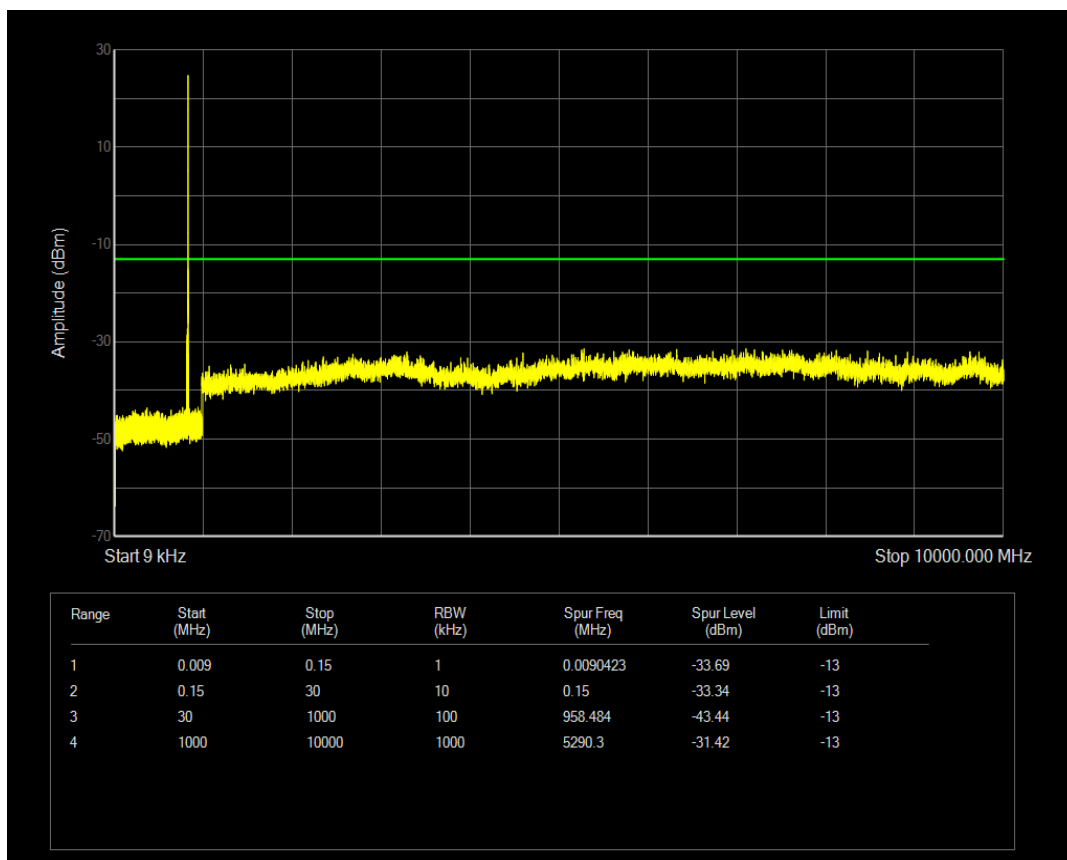

Band5 QAM16 BW=3MHz Channel=20635 RB Size=1 Position=#0

Band5 QPSK BW=5MHz Channel=20425 RB Size=1 Position=#0