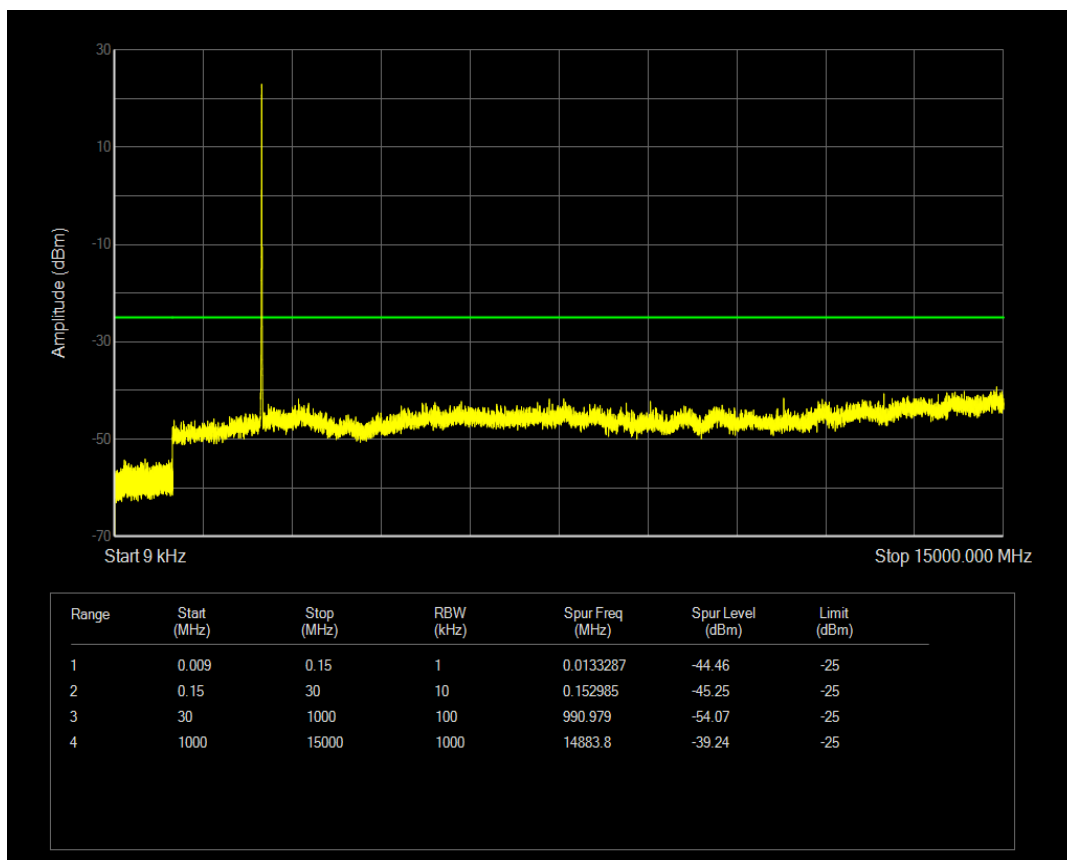

Band7 QAM16 BW=5MHz Channel=20775 RB Size=25 Position=#0

Band7 QPSK BW=5MHz Channel=21100 RB Size=1 Position=#0