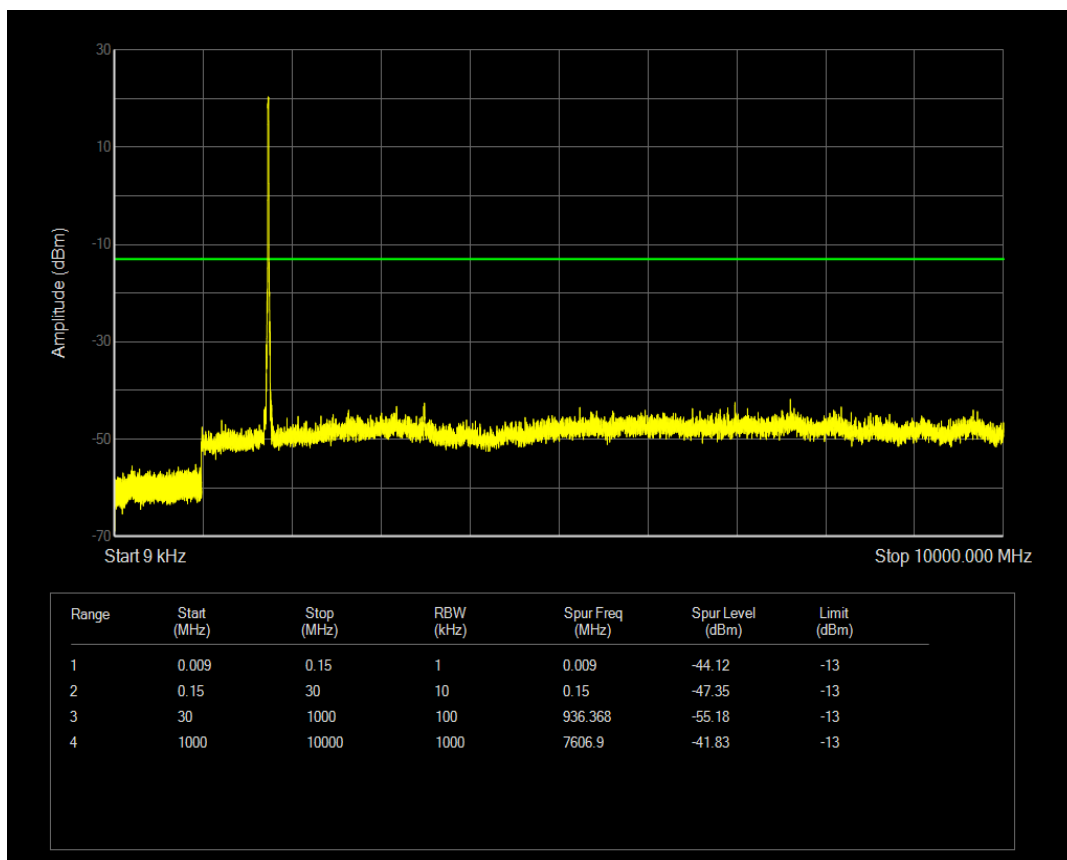

Band4 QAM16 BW=5MHz Channel=20375 RB Size=1 Position=#0

Band4 QPSK BW=10MHz Channel=20000 RB Size=1 Position=#0

Band4 QPSK BW=10MHz Channel=20000 RB Size=50 Position=#0

Band4 QAM16 BW=10MHz Channel=20000 RB Size=1 Position=#0

Band4 QAM16 BW=10MHz Channel=20000 RB Size=50 Position=#0

Band4 QPSK BW=10MHz Channel=20175 RB Size=1 Position=#0

Band4 QPSK BW=10MHz Channel=20175 RB Size=50 Position=#0

Band4 QAM16 BW=10MHz Channel=20175 RB Size=1 Position=#0

Band4 QAM16 BW=10MHz Channel=20175 RB Size=50 Position=#0

Band4 QPSK BW=10MHz Channel=20350 RB Size=1 Position=#0

Band4 QPSK BW=10MHz Channel=20350 RB Size=50 Position=#0

Band4 QAM16 BW=10MHz Channel=20350 RB Size=1 Position=#0