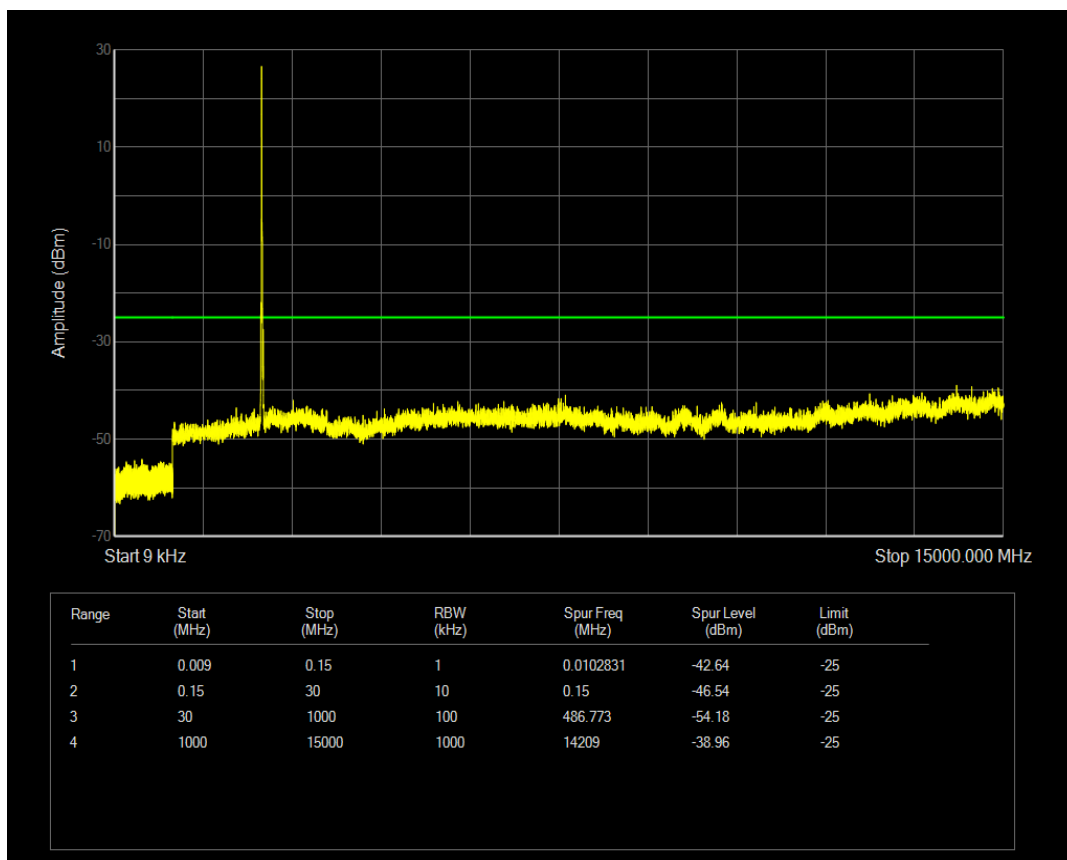

Band7 QPSK BW=15MHz Channel=20825 RB Size=1 Position=#0

Band7 QAM16 BW=10MHz Channel=21400 RB Size=50 Position=#0