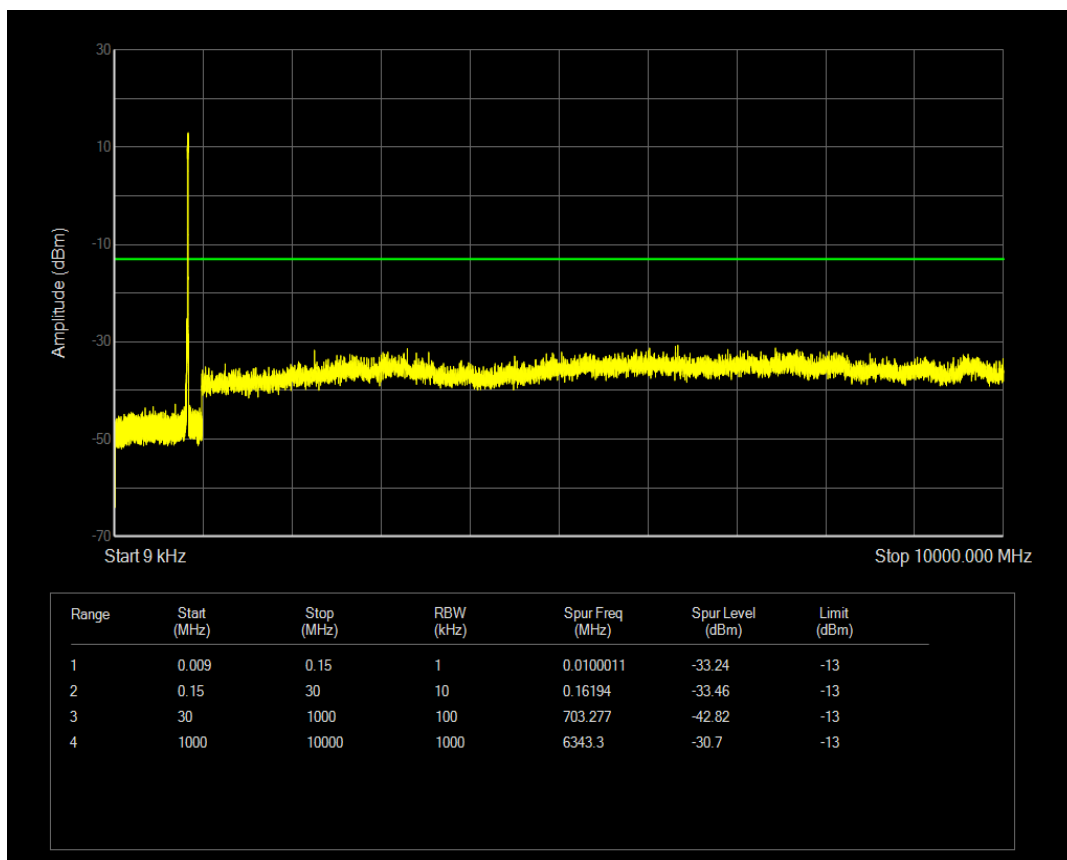

Band5 QAM16 BW=10MHz Channel=20600 RB Size=50 Position=#0

Band7 QPSK BW=5MHz Channel=20775 RB Size=1 Position=#0