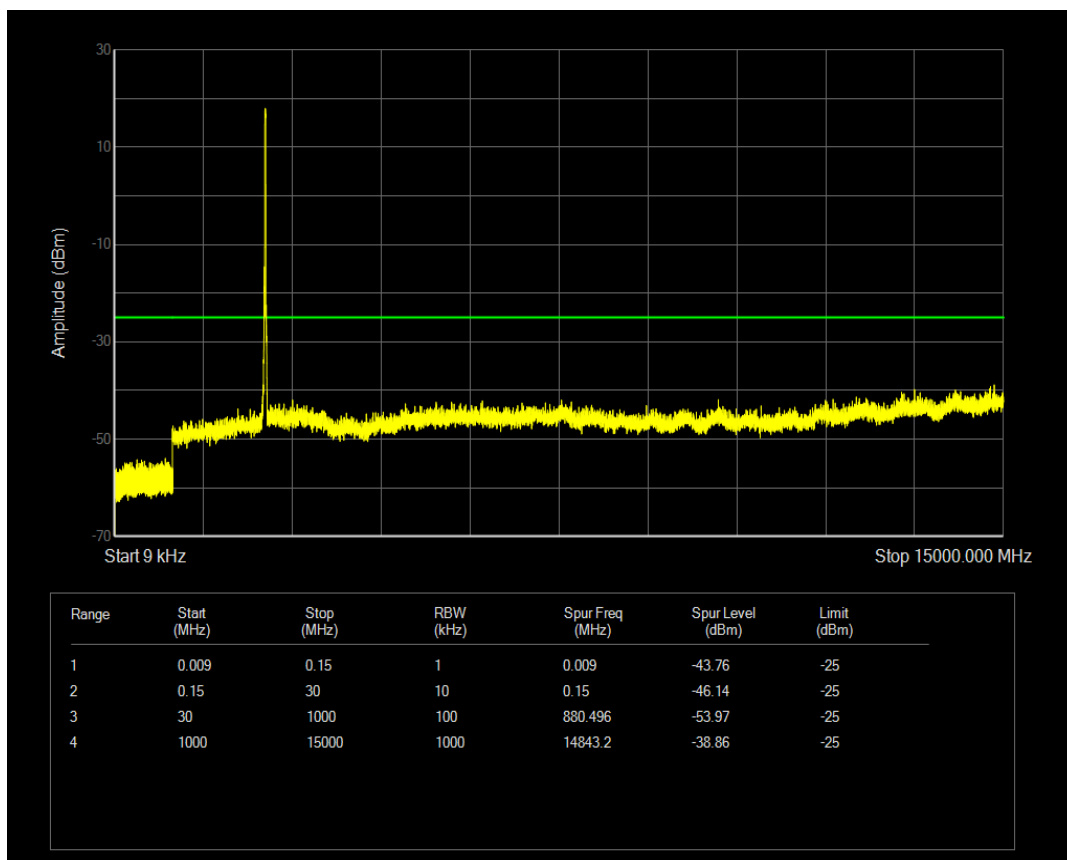

Band7 QAM16 BW=15MHz Channel=21375 RB Size=75 Position=#0

Band7 QPSK BW=20MHz Channel=20850 RB Size=100 Position=#0