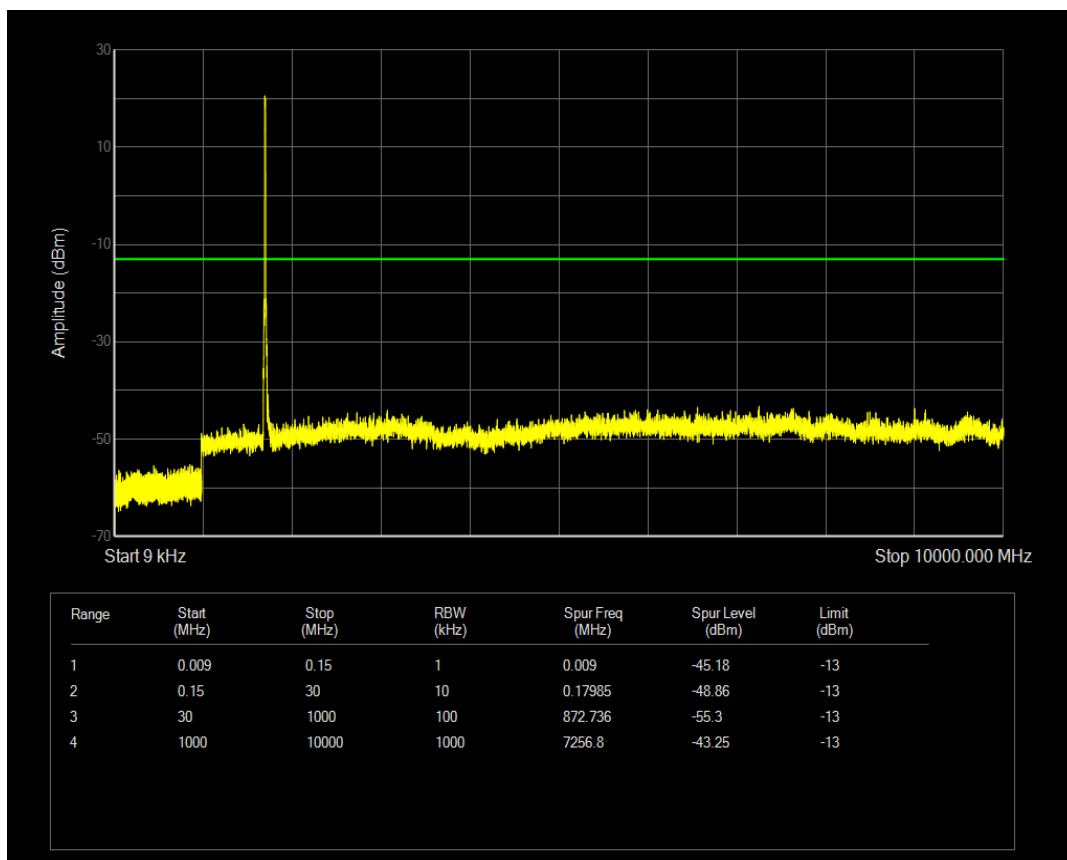

Band4 QAM16 BW=5MHz Channel=20375 RB Size=1 Position=#0

Band4 QPSK BW=10MHz Channel=20000 RB Size=1 Position=#0

Band4 QPSK BW=10MHz Channel=20000 RB Size=50 Position=#0

Band4 QAM16 BW=10MHz Channel=20000 RB Size=1 Position=#0

Band4 QAM16 BW=10MHz Channel=20000 RB Size=50 Position=#0

Band4 QPSK BW=10MHz Channel=20175 RB Size=1 Position=#0

Band4 QPSK BW=10MHz Channel=20175 RB Size=50 Position=#0

Band4 QAM16 BW=10MHz Channel=20175 RB Size=1 Position=#0