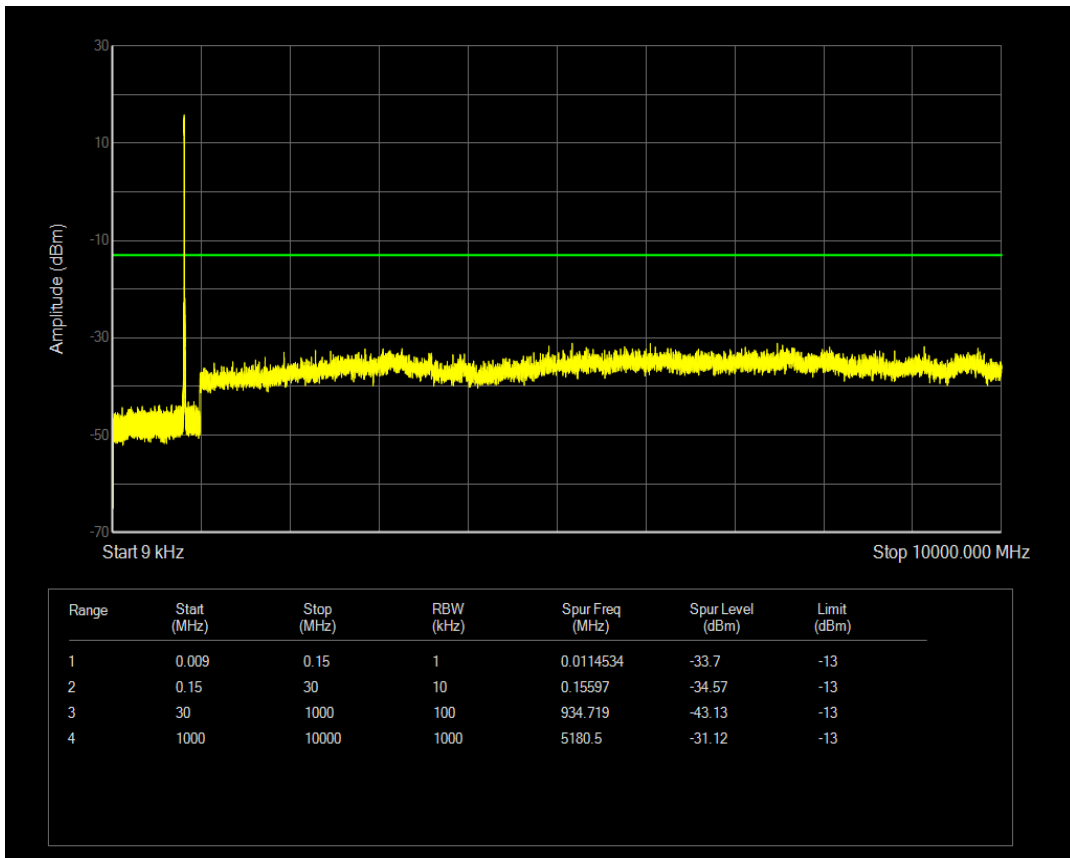

Band5 QAM16 BW=5MHz Channel=20425 RB Size=25 Position=#0

Band5 QPSK BW=5MHz Channel=20525 RB Size=1 Position=#0