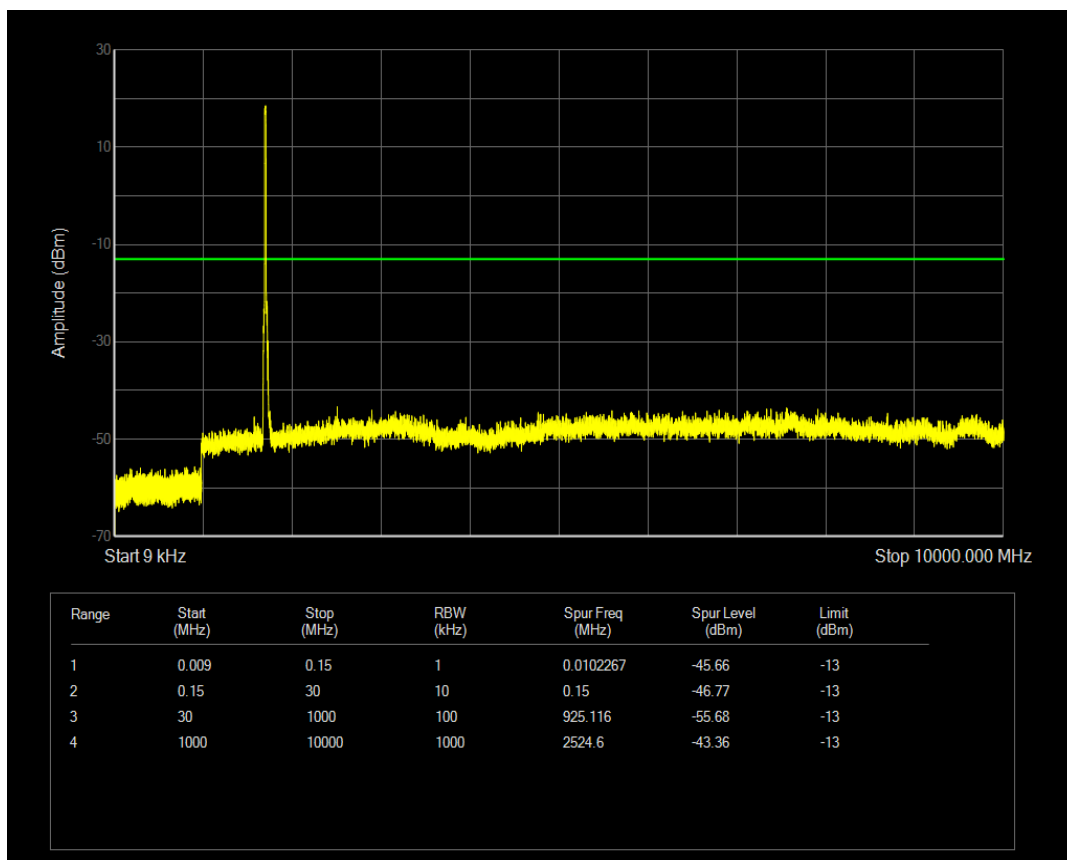

Band4 QPSK BW=15MHz Channel=20025 RB Size=1 Position=#0

Band4 QAM16 BW=10MHz Channel=20350 RB Size=50 Position=#0

Band4 QPSK BW=15MHz Channel=20025 RB Size=75 Position=#0

Band4 QAM16 BW=15MHz Channel=20025 RB Size=1 Position=#0

Band4 QAM16 BW=15MHz Channel=20025 RB Size=75 Position=#0

Band4 QPSK BW=15MHz Channel=20175 RB Size=1 Position=#0

Band4 QAM16 BW=15MHz Channel=20175 RB Size=1 Position=#0

Band4 QPSK BW=15MHz Channel=20175 RB Size=75 Position=#0