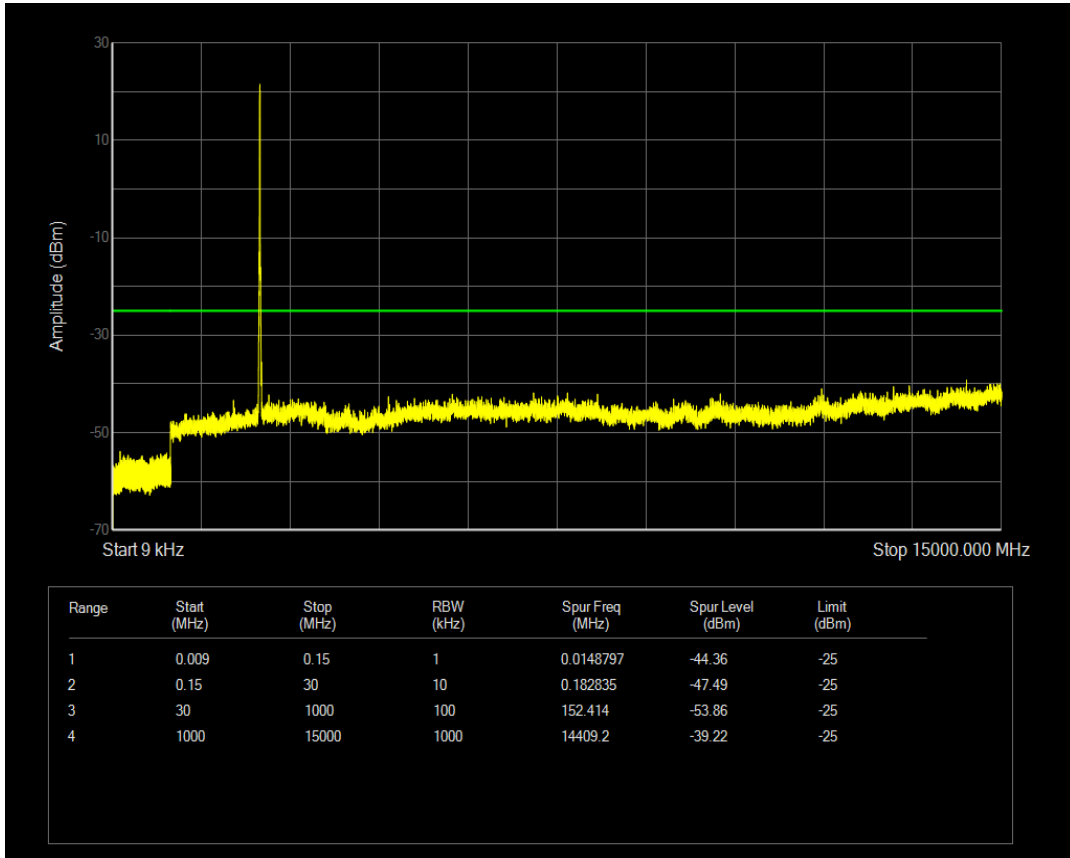

Band7 QAM16 BW=5MHz Channel=21100 RB Size=1 Position=#0

Band7 QPSK BW=5MHz Channel=21425 RB Size=1 Position=#0

Band7 QPSK BW=5MHz Channel=21425 RB Size=25 Position=#0

Band7 QAM16 BW=5MHz Channel=21425 RB Size=1 Position=#0

Band7 QAM16 BW=5MHz Channel=21425 RB Size=25 Position=#0

Band7 QPSK BW=10MHz Channel=20800 RB Size=50 Position=#0

Band7 QPSK BW=10MHz Channel=20800 RB Size=1 Position=#0

Band7 QAM16 BW=10MHz Channel=20800 RB Size=1 Position=#0