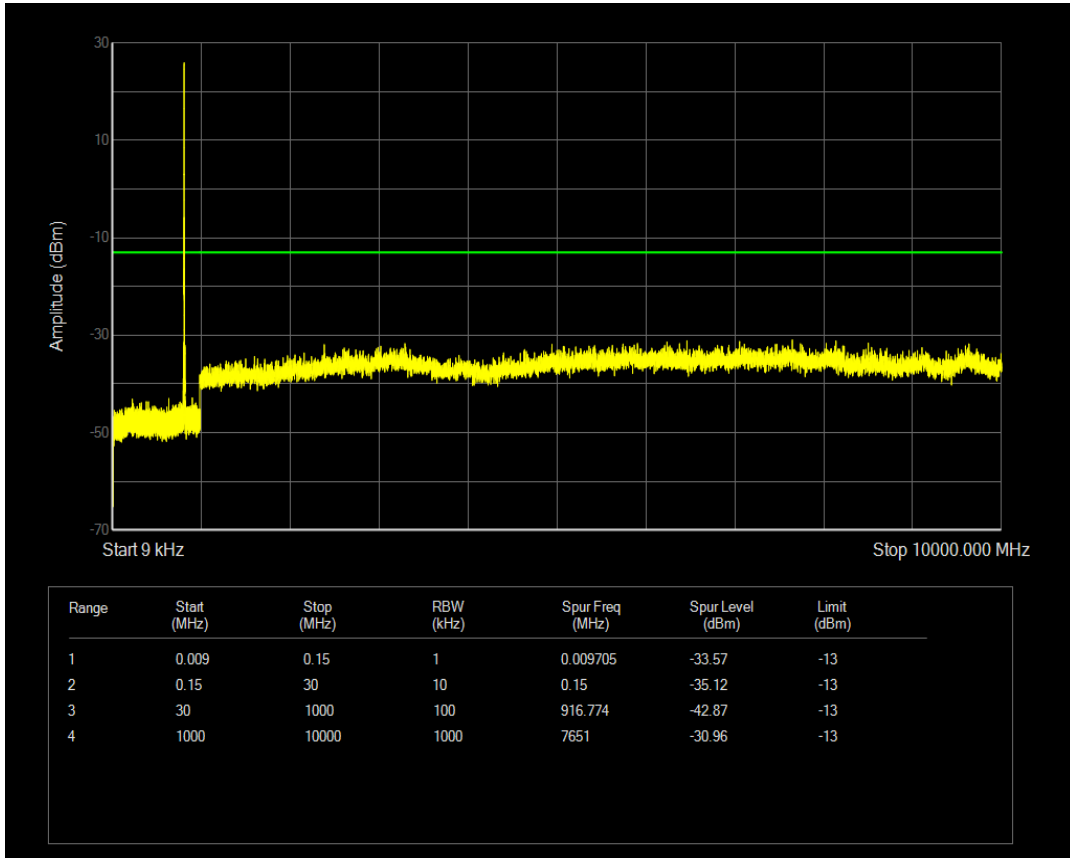

Band5 QPSK BW=5MHz Channel=20425 RB Size=1 Position=#0

Band5 QPSK BW=5MHz Channel=20425 RB Size=25 Position=#0