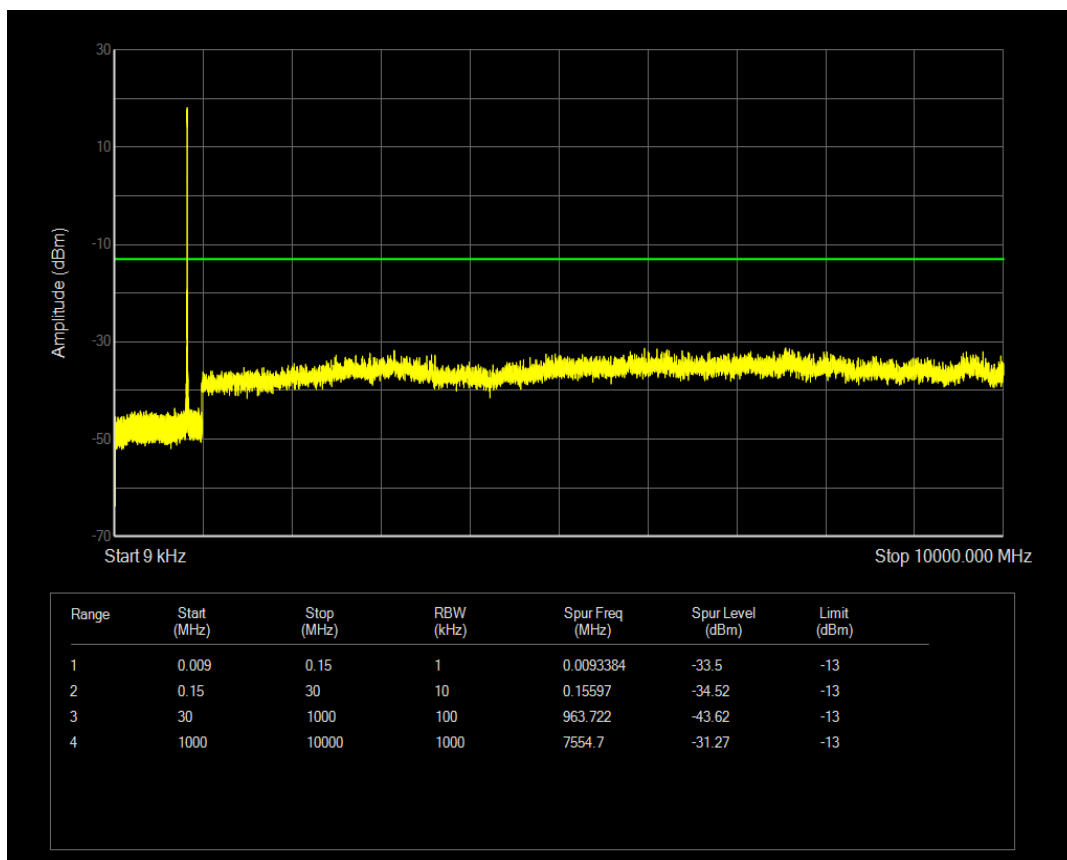

Band5 QPSK BW=3MHz Channel=20525 RB Size=15 Position=#0

Band5 QAM16 BW=3MHz Channel=20525 RB Size=1 Position=#0