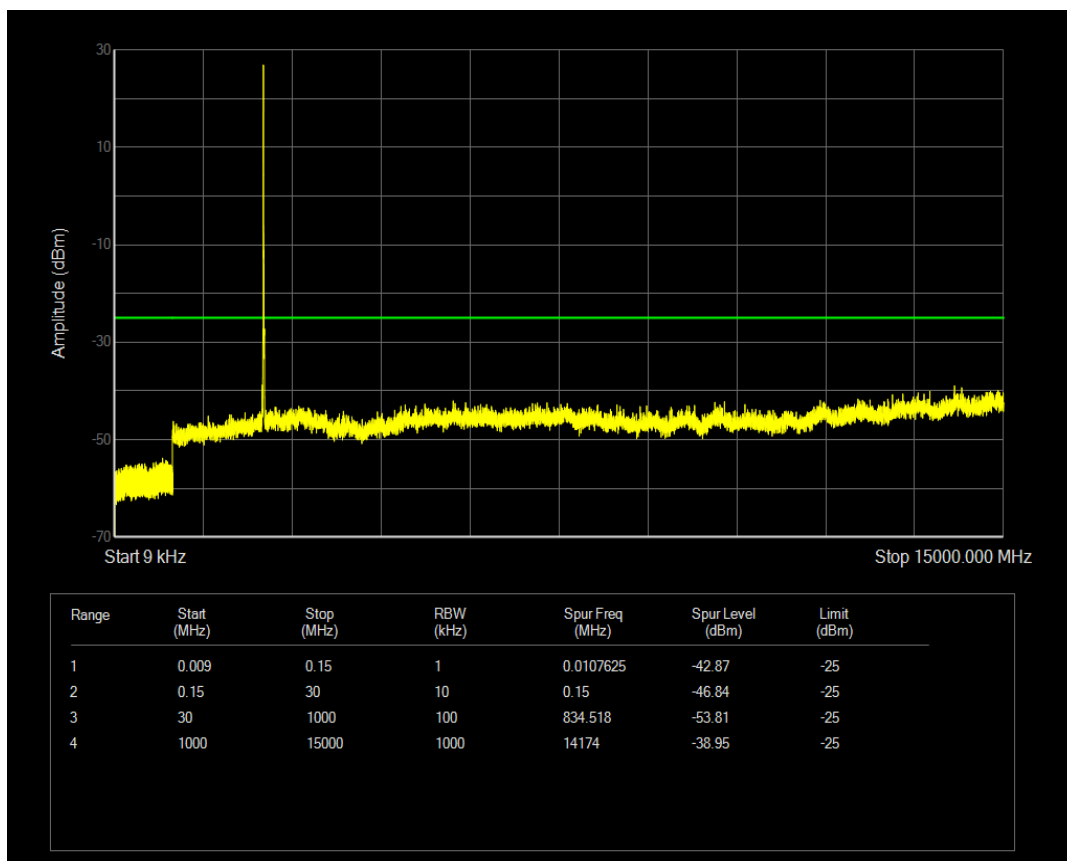

Band7 QAM16 BW=5MHz Channel=21425 RB Size=25 Position=#0

Band7 QPSK BW=10MHz Channel=20800 RB Size=50 Position=#0

Band7 QPSK BW=10MHz Channel=20800 RB Size=1 Position=#0

Band7 QAM16 BW=10MHz Channel=20800 RB Size=1 Position=#0

Band7 QAM16 BW=10MHz Channel=20800 RB Size=50 Position=#0

Band7 QPSK BW=10MHz Channel=21100 RB Size=1 Position=#0

Band7 QPSK BW=10MHz Channel=21100 RB Size=50 Position=#0

Band7 QAM16 BW=10MHz Channel=21100 RB Size=1 Position=#0