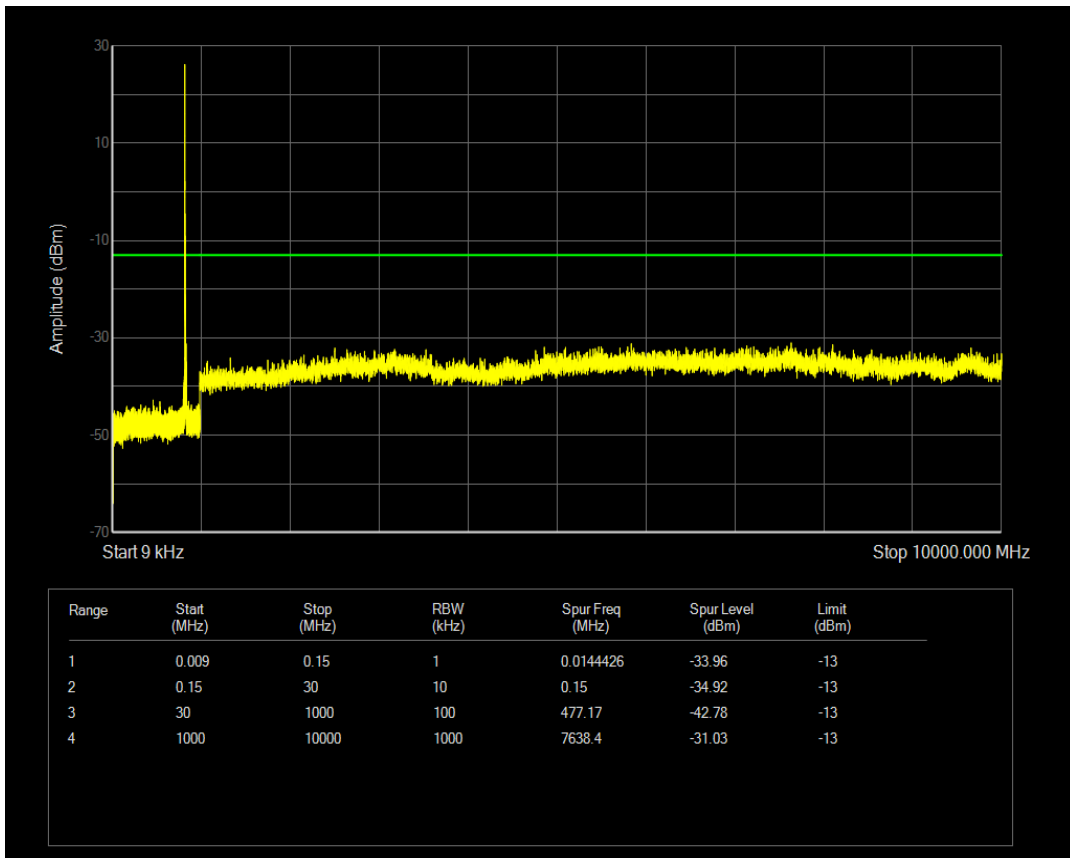

Band5 QAM16 BW=10MHz Channel=20525 RB Size=1 Position=#0

Band5 QPSK BW=10MHz Channel=20525 RB Size=50 Position=#0