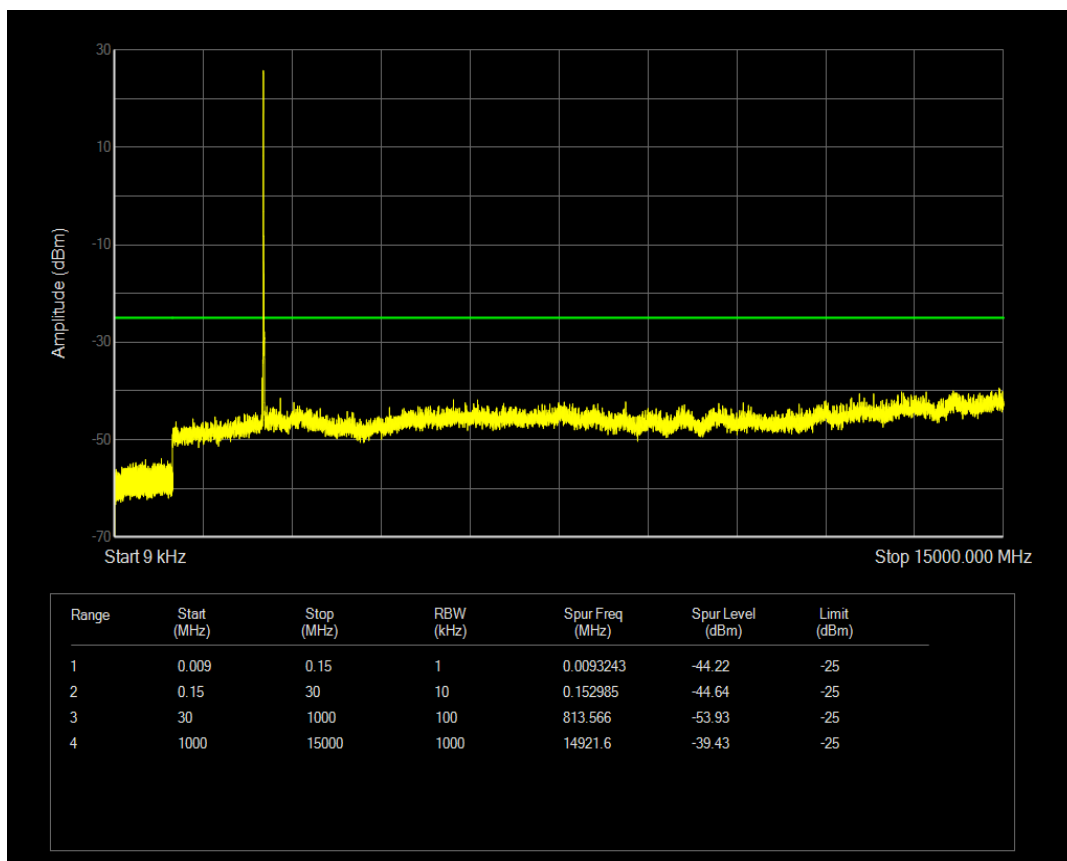

Band7 QAM16 BW=10MHz Channel=20800 RB Size=50 Position=#0

Band7 QPSK BW=10MHz Channel=21100 RB Size=1 Position=#0

Band7 QPSK BW=10MHz Channel=21100 RB Size=50 Position=#0

Band7 QAM16 BW=10MHz Channel=21100 RB Size=1 Position=#0

Band7 QAM16 BW=10MHz Channel=21100 RB Size=50 Position=#0

Band7 QPSK BW=10MHz Channel=21400 RB Size=50 Position=#0

Band7 QPSK BW=10MHz Channel=21400 RB Size=1 Position=#0

Band7 QAM16 BW=10MHz Channel=21400 RB Size=1 Position=#0