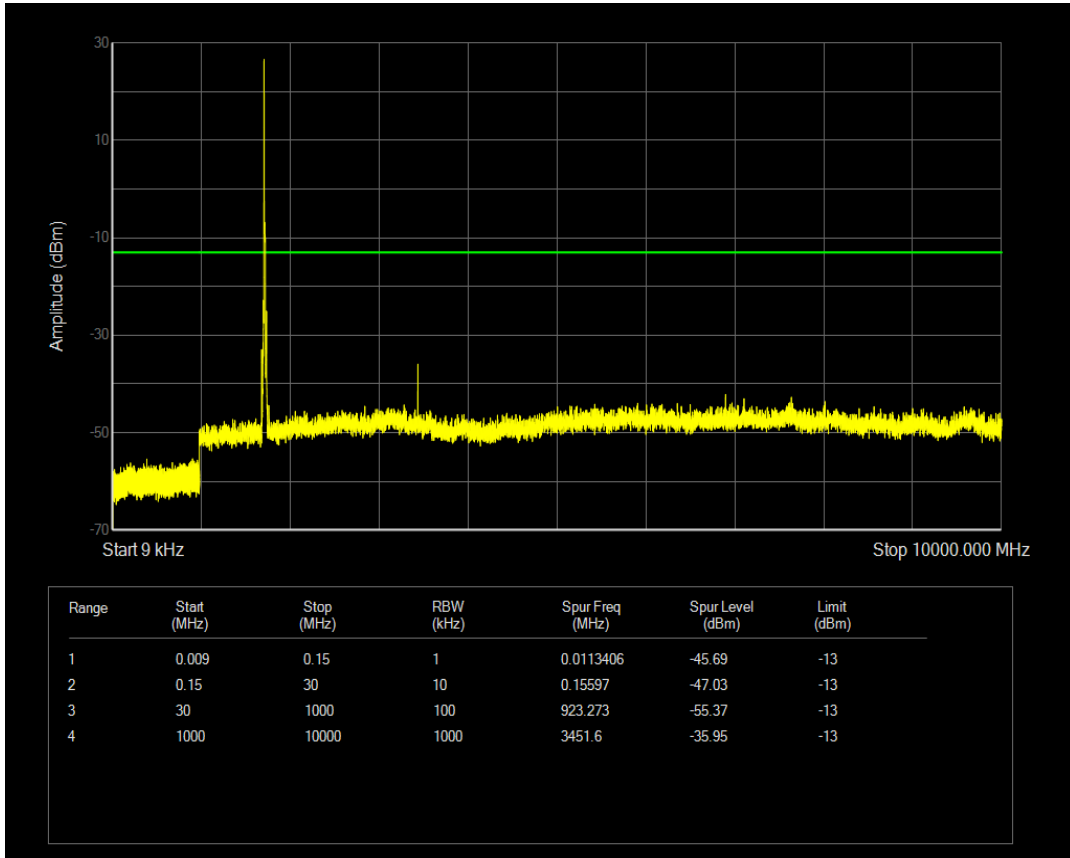

Band4 QAM16 BW=10MHz Channel=20175 RB Size=50 Position=#0

Band4 QPSK BW=10MHz Channel=20350 RB Size=1 Position=#0

Band4 QPSK BW=10MHz Channel=20350 RB Size=50 Position=#0

Band4 QAM16 BW=10MHz Channel=20350 RB Size=1 Position=#0

Band4 QPSK BW=15MHz Channel=20025 RB Size=1 Position=#0

Band4 QAM16 BW=10MHz Channel=20350 RB Size=50 Position=#0

Band4 QPSK BW=15MHz Channel=20025 RB Size=75 Position=#0

Band4 QAM16 BW=15MHz Channel=20025 RB Size=1 Position=#0

Band4 QAM16 BW=15MHz Channel=20025 RB Size=75 Position=#0

Band4 QPSK BW=15MHz Channel=20175 RB Size=1 Position=#0

Band4 QAM16 BW=15MHz Channel=20175 RB Size=1 Position=#0

Band4 QPSK BW=15MHz Channel=20175 RB Size=75 Position=#0