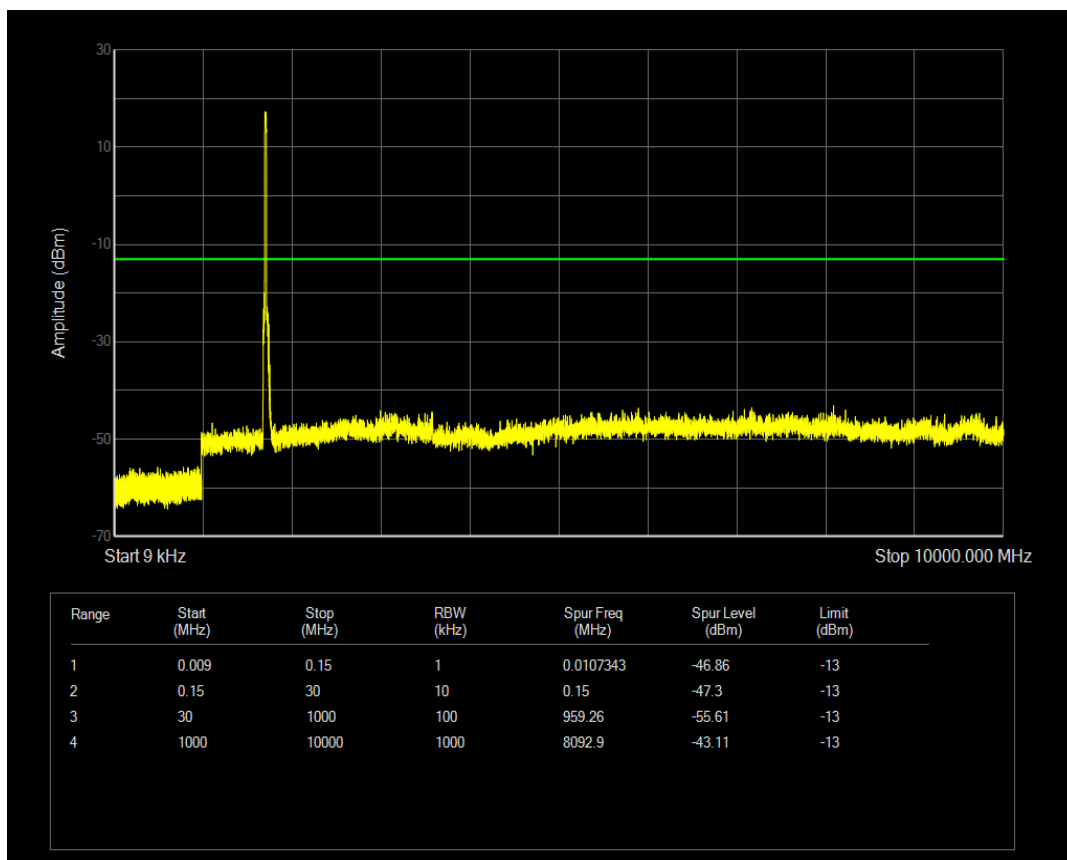

Band4 QAM16 BW=15MHz Channel=20325 RB Size=75 Position=#0

Band4 QPSK BW=20MHz Channel=20050 RB Size=1 Position=#0

Band4 QPSK BW=20MHz Channel=20050 RB Size=100 Position=#0

Band4 QAM16 BW=20MHz Channel=20050 RB Size=1 Position=#0

Band4 QAM16 BW=20MHz Channel=20050 RB Size=100 Position=#0

Band4 QPSK BW=20MHz Channel=20175 RB Size=100 Position=#0

Band4 QPSK BW=20MHz Channel=20175 RB Size=1 Position=#0

Band4 QAM16 BW=20MHz Channel=20175 RB Size=1 Position=#0