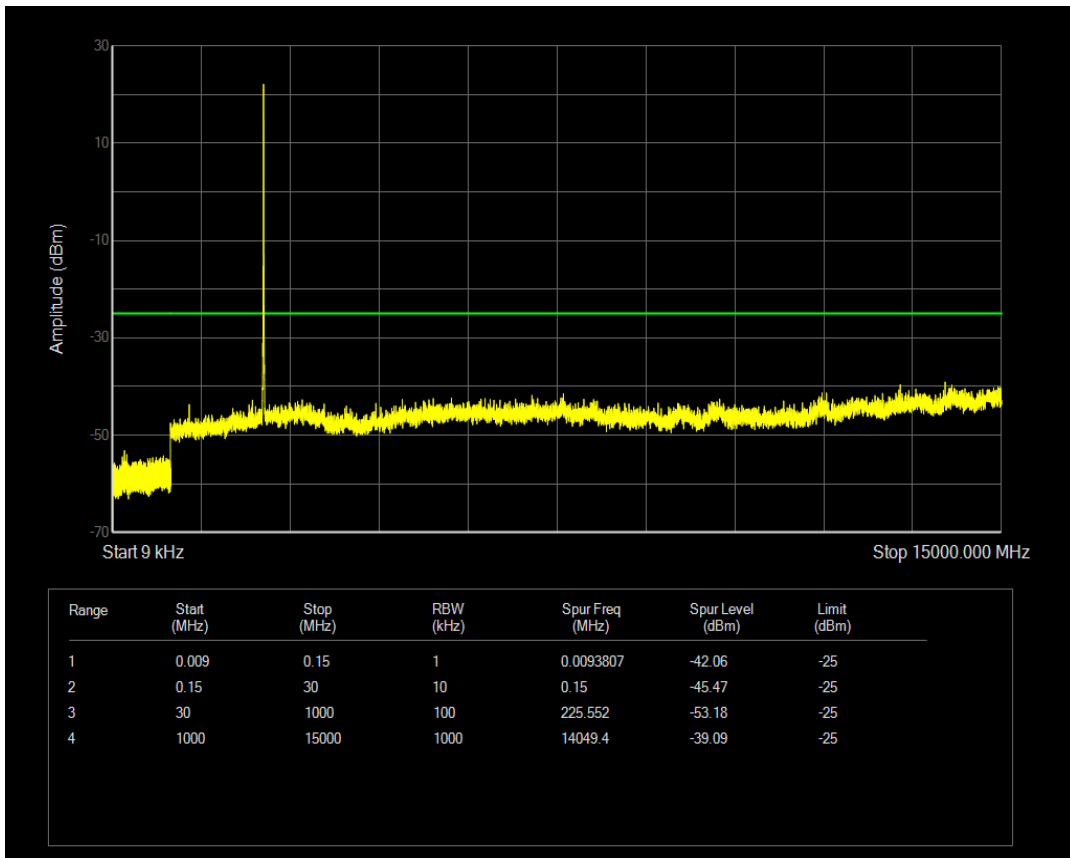

Band7 QAM16 BW=5MHz Channel=21100 RB Size=1 Position=#0

Band7 QPSK BW=5MHz Channel=21425 RB Size=1 Position=#0

Band7 QPSK BW=5MHz Channel=21425 RB Size=25 Position=#0

Band7 QAM16 BW=5MHz Channel=21425 RB Size=1 Position=#0

Band7 QAM16 BW=5MHz Channel=21425 RB Size=25 Position=#0

Band7 QPSK BW=10MHz Channel=20800 RB Size=50 Position=#0

Band7 QPSK BW=10MHz Channel=20800 RB Size=1 Position=#0

Band7 QAM16 BW=10MHz Channel=20800 RB Size=1 Position=#0