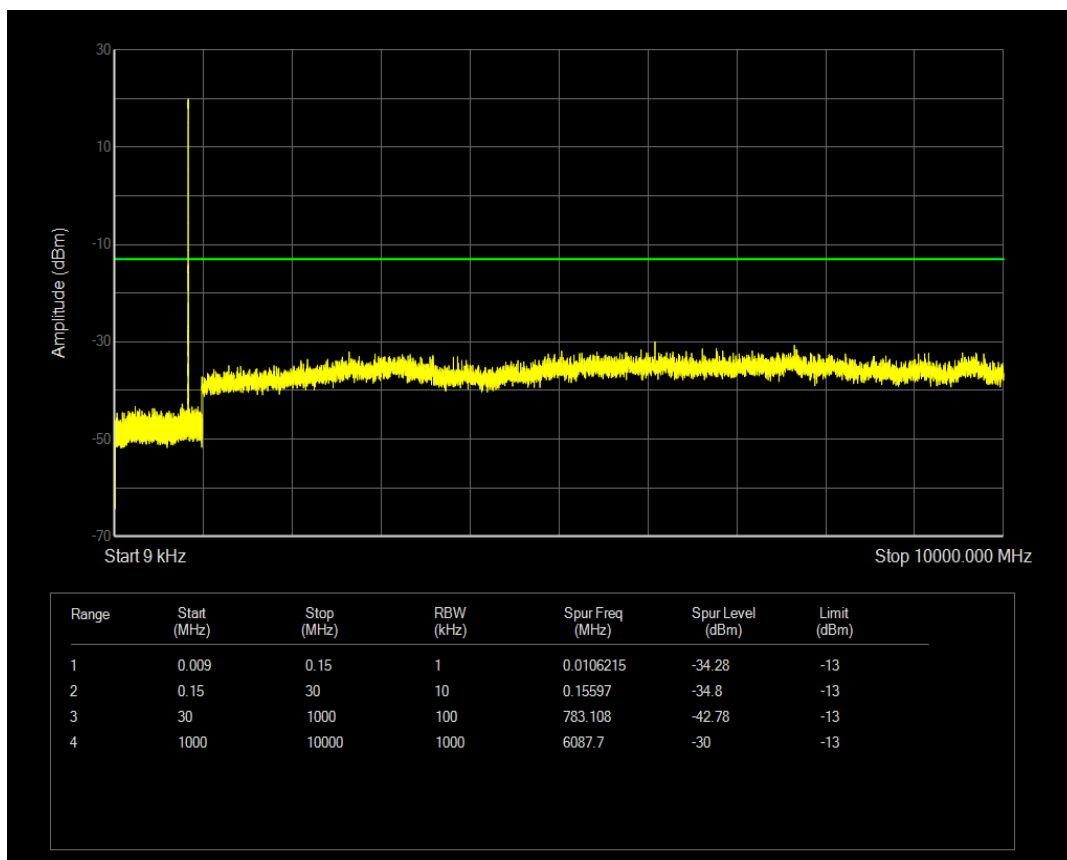

Band5 QAM16 BW=1.4MHz Channel=20643 RB Size=6 Position=#0

Band5 QPSK BW=3MHz Channel=20415 RB Size=1 Position=#0