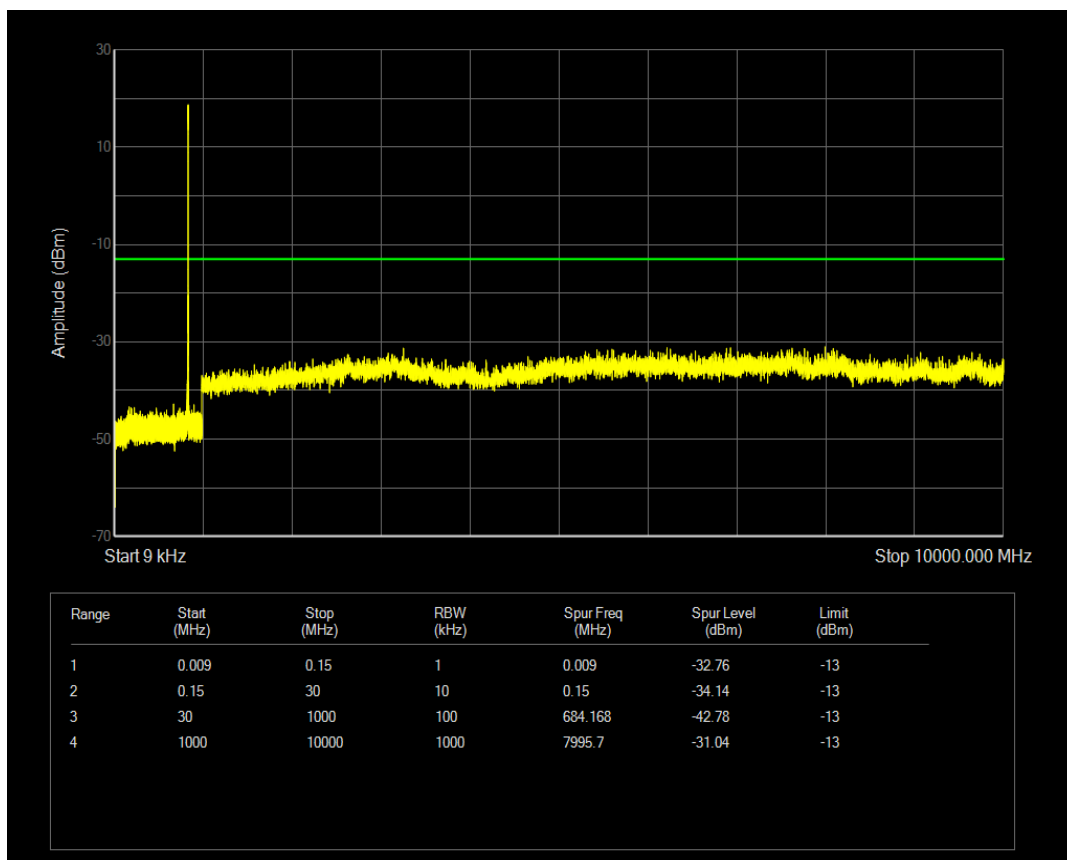

Band5 QPSK BW=3MHz Channel=20635 RB Size=15 Position=#0

Band5 QAM16 BW=3MHz Channel=20635 RB Size=15 Position=#0