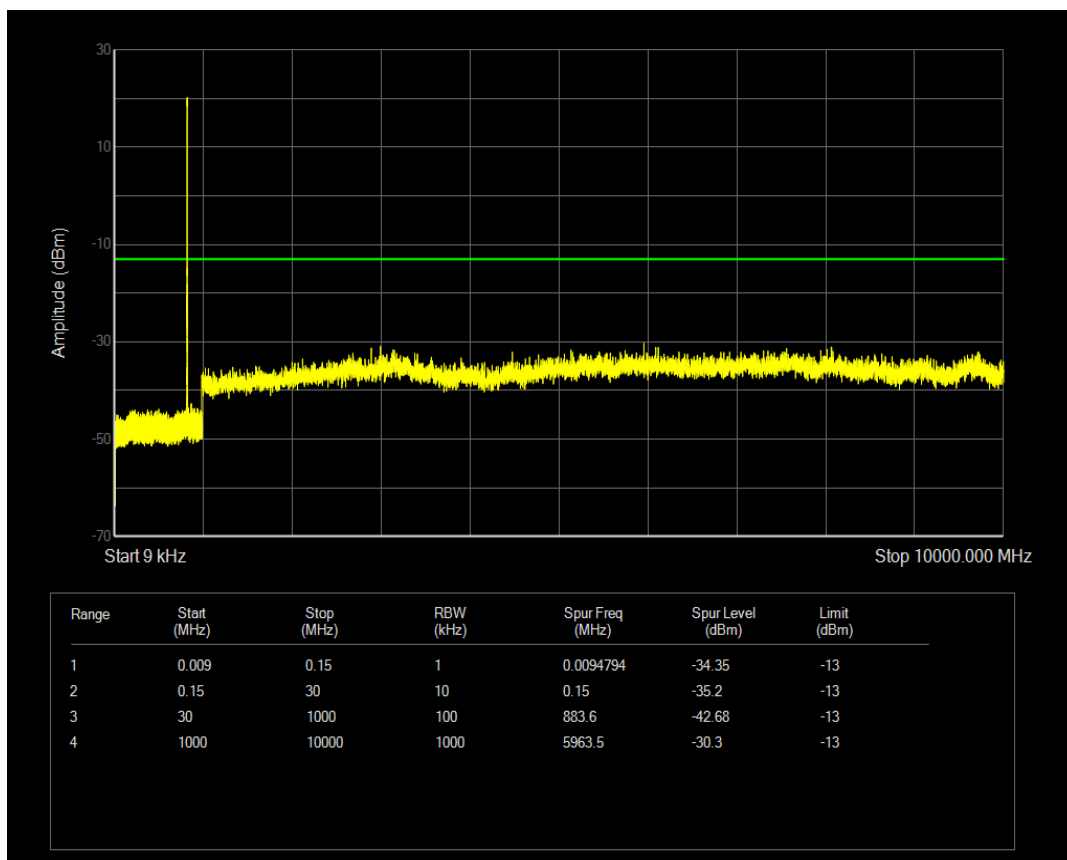

Band5 QAM16 BW=1.4MHz Channel=20525 RB Size=6 Position=#0

Band5 QPSK BW=1.4MHz Channel=20643 RB Size=1 Position=#0