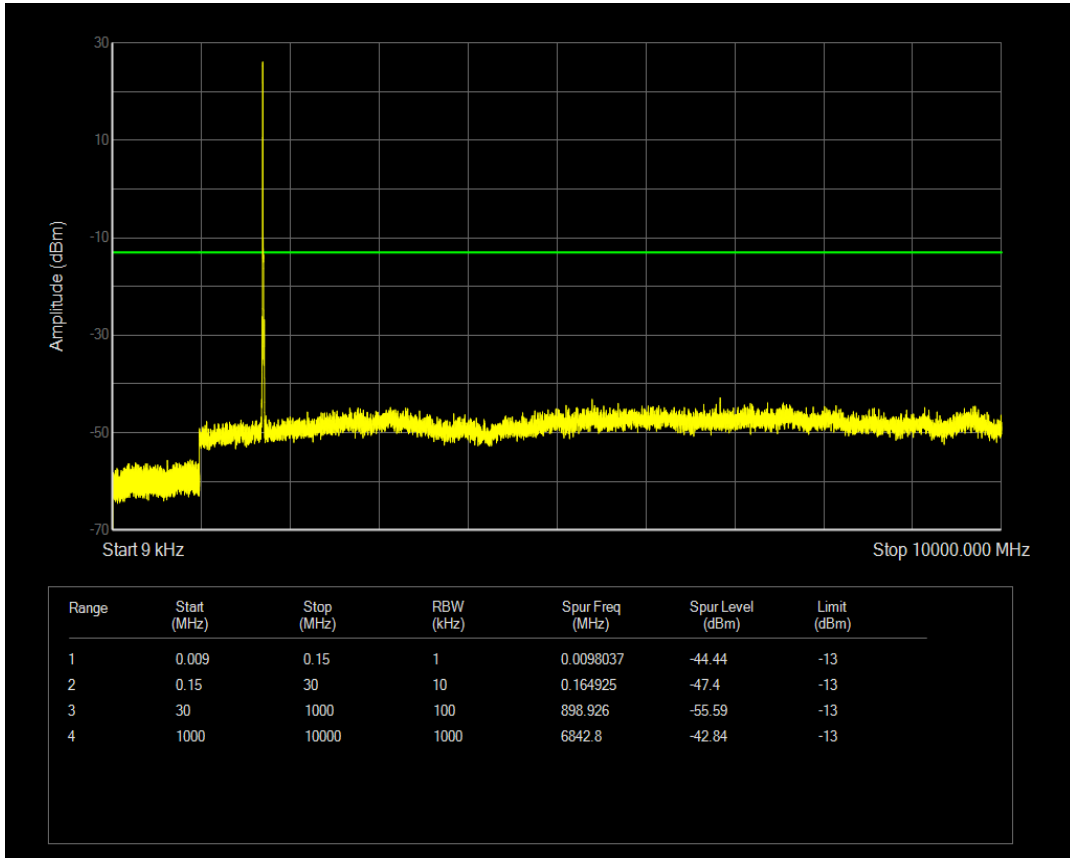

Band4 QAM16 BW=5MHz Channel=20375 RB Size=1 Position=#0

Band4 QPSK BW=10MHz Channel=20000 RB Size=1 Position=#0

Band4 QPSK BW=10MHz Channel=20000 RB Size=50 Position=#0

Band4 QAM16 BW=10MHz Channel=20000 RB Size=1 Position=#0

Band4 QAM16 BW=10MHz Channel=20000 RB Size=50 Position=#0

Band4 QPSK BW=10MHz Channel=20175 RB Size=1 Position=#0

Band4 QPSK BW=10MHz Channel=20175 RB Size=50 Position=#0

Band4 QAM16 BW=10MHz Channel=20175 RB Size=1 Position=#0