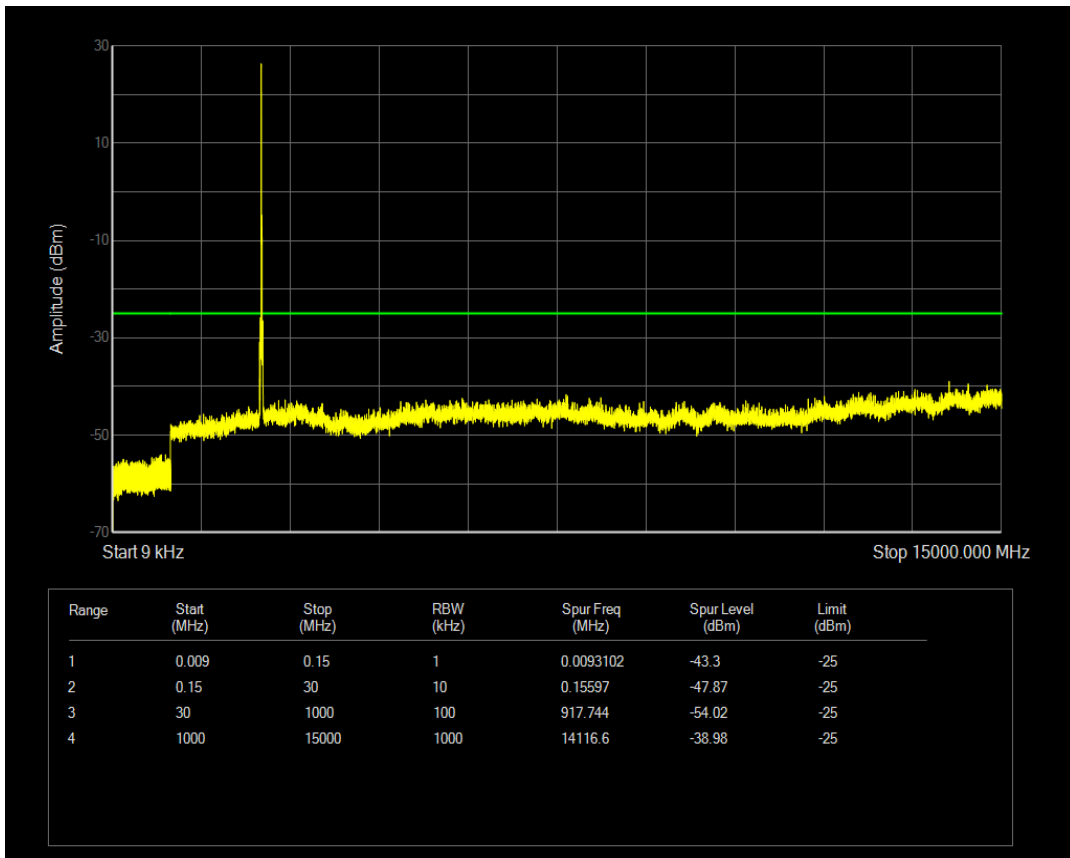

Band7 QPSK BW=15MHz Channel=20825 RB Size=1 Position=#0

Band7 QAM16 BW=10MHz Channel=21400 RB Size=50 Position=#0

Band7 QPSK BW=15MHz Channel=20825 RB Size=75 Position=#0

Band7 QAM16 BW=15MHz Channel=20825 RB Size=1 Position=#0

Band7 QAM16 BW=15MHz Channel=20825 RB Size=75 Position=#0

Band7 QPSK BW=15MHz Channel=21100 RB Size=75 Position=#0

Band7 QPSK BW=15MHz Channel=21100 RB Size=1 Position=#0

Band7 QAM16 BW=15MHz Channel=21100 RB Size=1 Position=#0