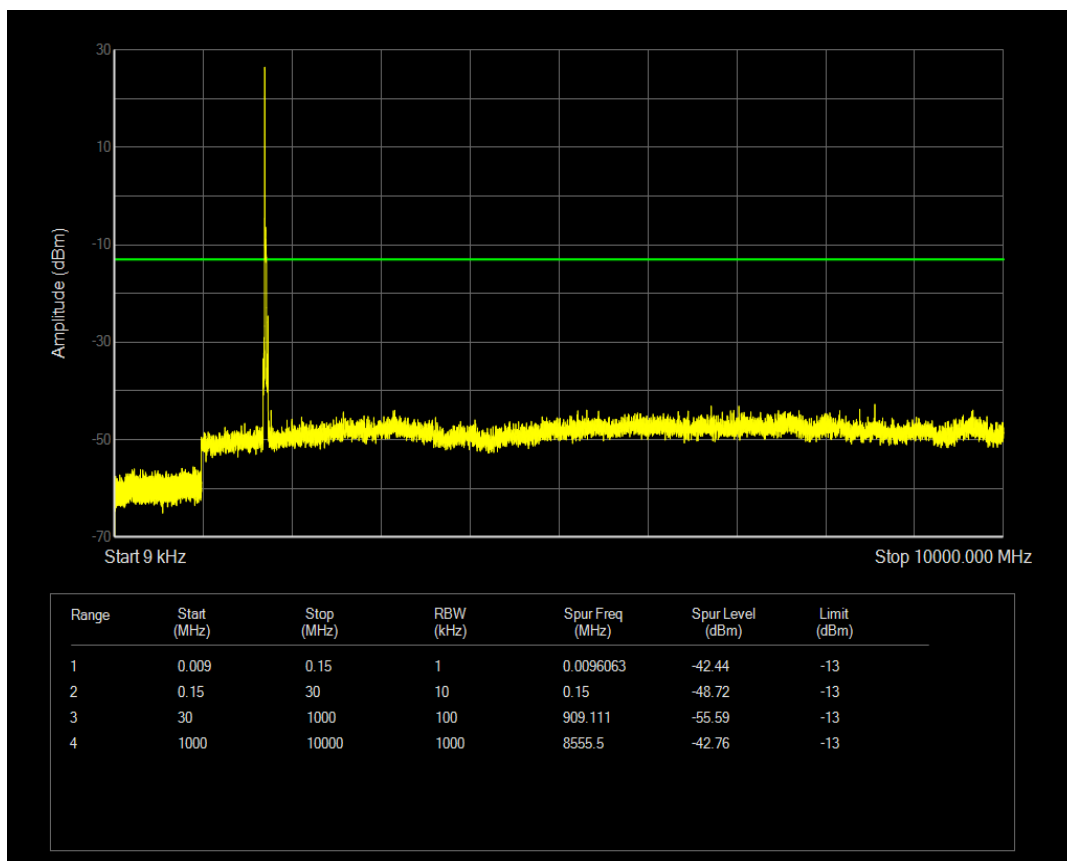

Band4 QAM16 BW=15MHz Channel=20325 RB Size=75 Position=#0

Band4 QPSK BW=20MHz Channel=20050 RB Size=1 Position=#0

Band4 QPSK BW=20MHz Channel=20050 RB Size=100 Position=#0

Band4 QAM16 BW=20MHz Channel=20050 RB Size=1 Position=#0

Band4 QAM16 BW=20MHz Channel=20050 RB Size=100 Position=#0

Band4 QPSK BW=20MHz Channel=20175 RB Size=100 Position=#0

Band4 QPSK BW=20MHz Channel=20175 RB Size=1 Position=#0

Band4 QAM16 BW=20MHz Channel=20175 RB Size=1 Position=#0