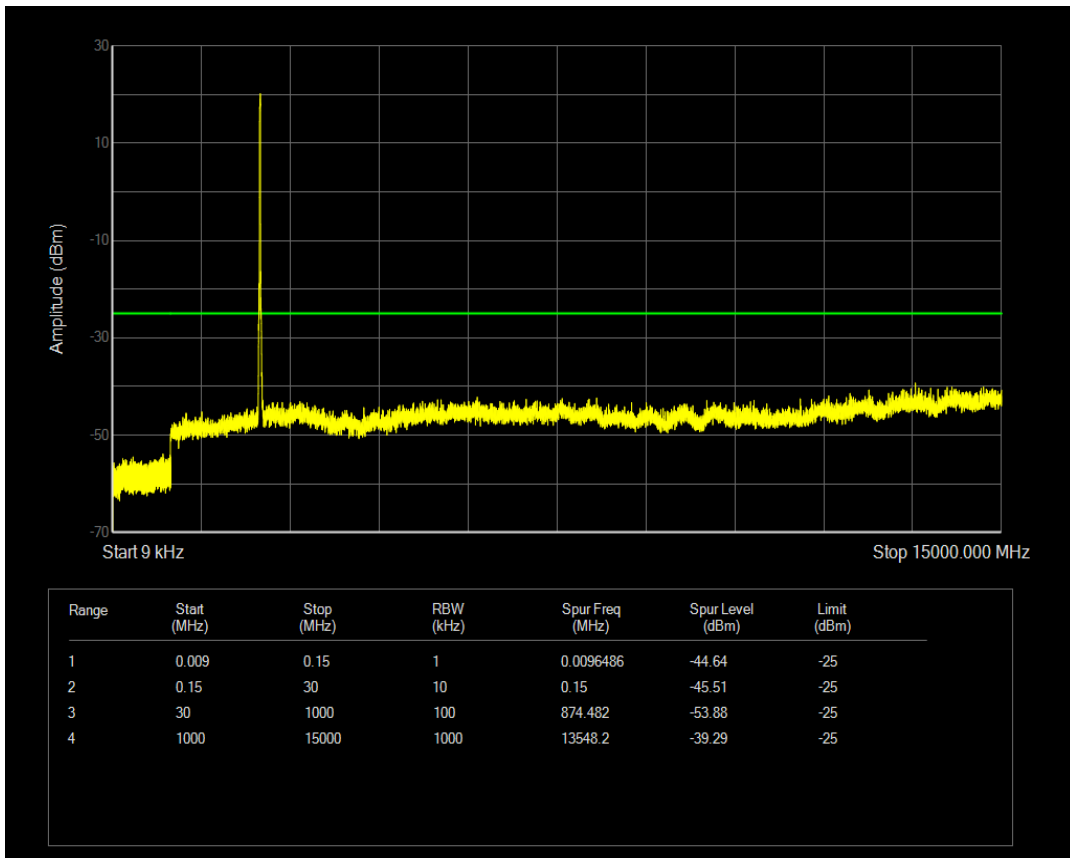

Band7 QAM16 BW=15MHz Channel=20825 RB Size=75 Position=#0

Band7 QPSK BW=15MHz Channel=21100 RB Size=75 Position=#0