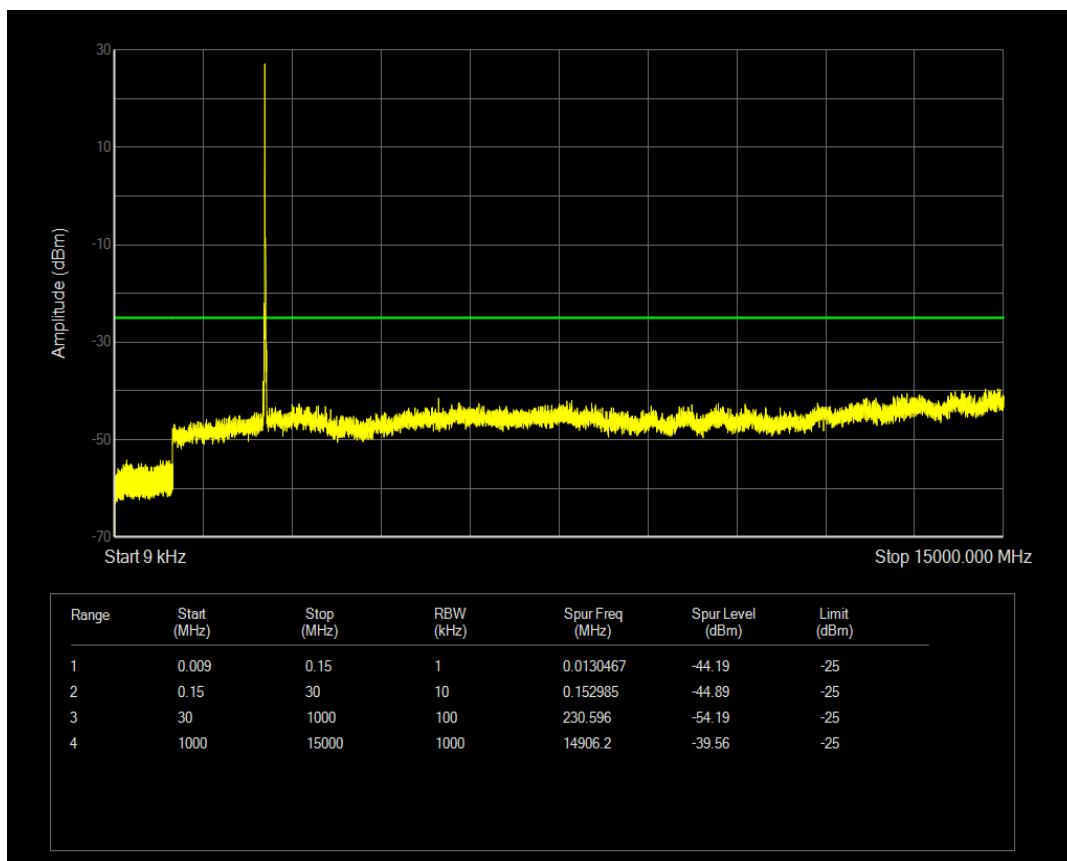

Band7 QAM16 BW=15MHz Channel=21100 RB Size=75 Position=#0

Band7 QPSK BW=15MHz Channel=21375 RB Size=1 Position=#0

Band7 QPSK BW=15MHz Channel=21375 RB Size=75 Position=#0

Band7 QAM16 BW=15MHz Channel=21375 RB Size=1 Position=#0