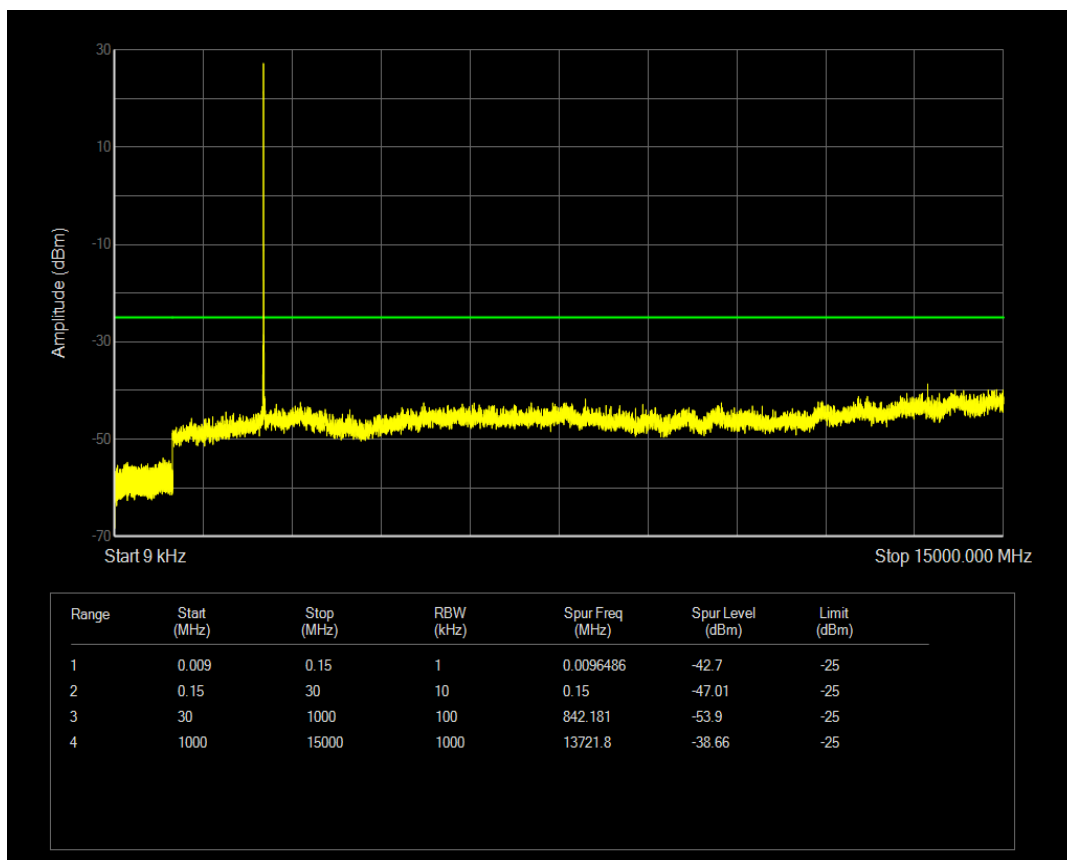

Band7 QAM16 BW=5MHz Channel=21100 RB Size=1 Position=#0

Band7 QPSK BW=5MHz Channel=21425 RB Size=1 Position=#0