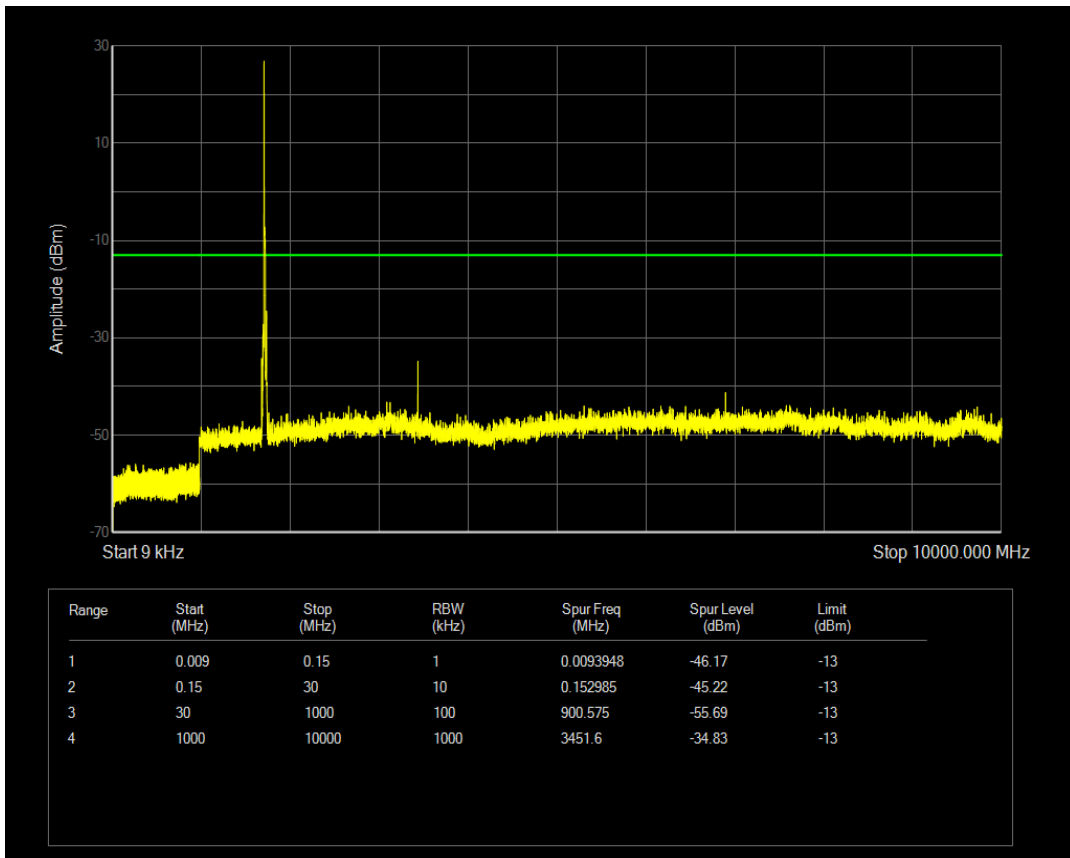

Band4 QPSK BW=15MHz Channel=20025 RB Size=1 Position=#0

Band4 QAM16 BW=10MHz Channel=20350 RB Size=50 Position=#0

Band4 QPSK BW=15MHz Channel=20025 RB Size=75 Position=#0

Band4 QAM16 BW=15MHz Channel=20025 RB Size=1 Position=#0

Band4 QAM16 BW=15MHz Channel=20025 RB Size=75 Position=#0

Band4 QPSK BW=15MHz Channel=20175 RB Size=1 Position=#0

Band4 QAM16 BW=15MHz Channel=20175 RB Size=1 Position=#0

Band4 QPSK BW=15MHz Channel=20175 RB Size=75 Position=#0