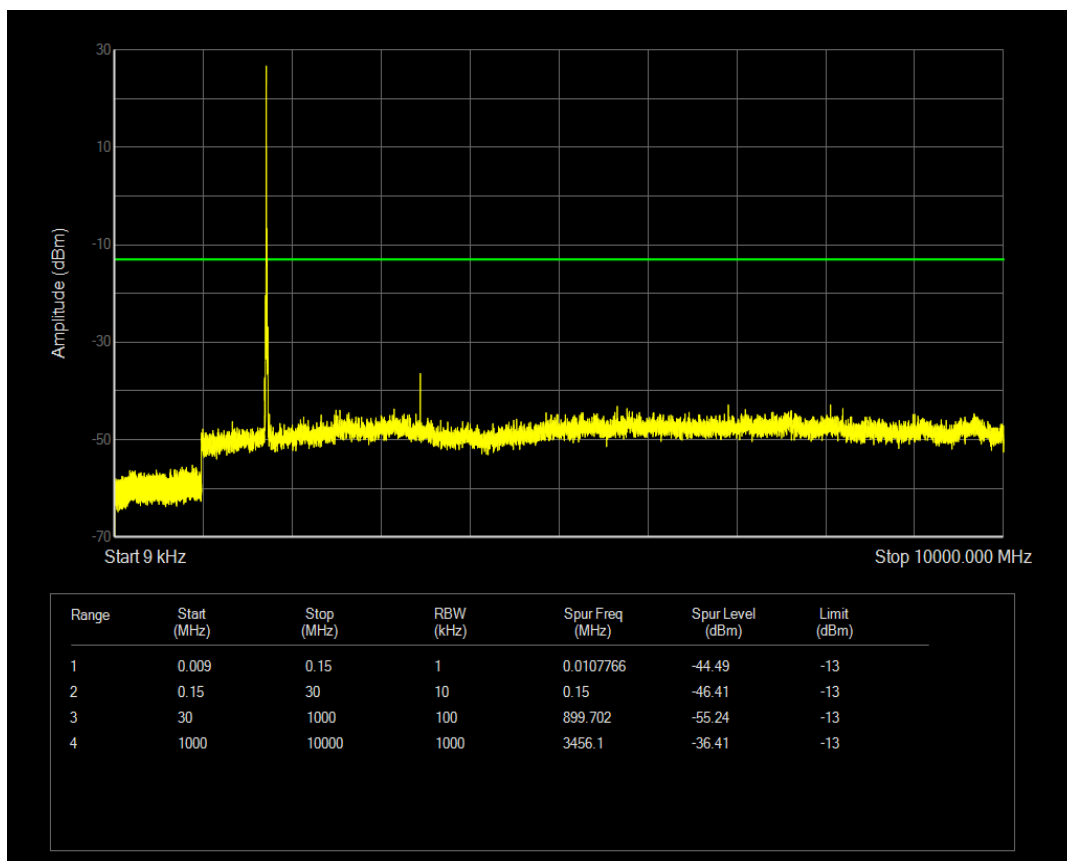

Band4 QAM16 BW=5MHz Channel=20375 RB Size=1 Position=#0

Band4 QPSK BW=10MHz Channel=20000 RB Size=1 Position=#0

Band4 QPSK BW=10MHz Channel=20000 RB Size=50 Position=#0

Band4 QAM16 BW=10MHz Channel=20000 RB Size=1 Position=#0

Band4 QAM16 BW=10MHz Channel=20000 RB Size=50 Position=#0

Band4 QPSK BW=10MHz Channel=20175 RB Size=1 Position=#0

Band4 QPSK BW=10MHz Channel=20175 RB Size=50 Position=#0

Band4 QAM16 BW=10MHz Channel=20175 RB Size=1 Position=#0