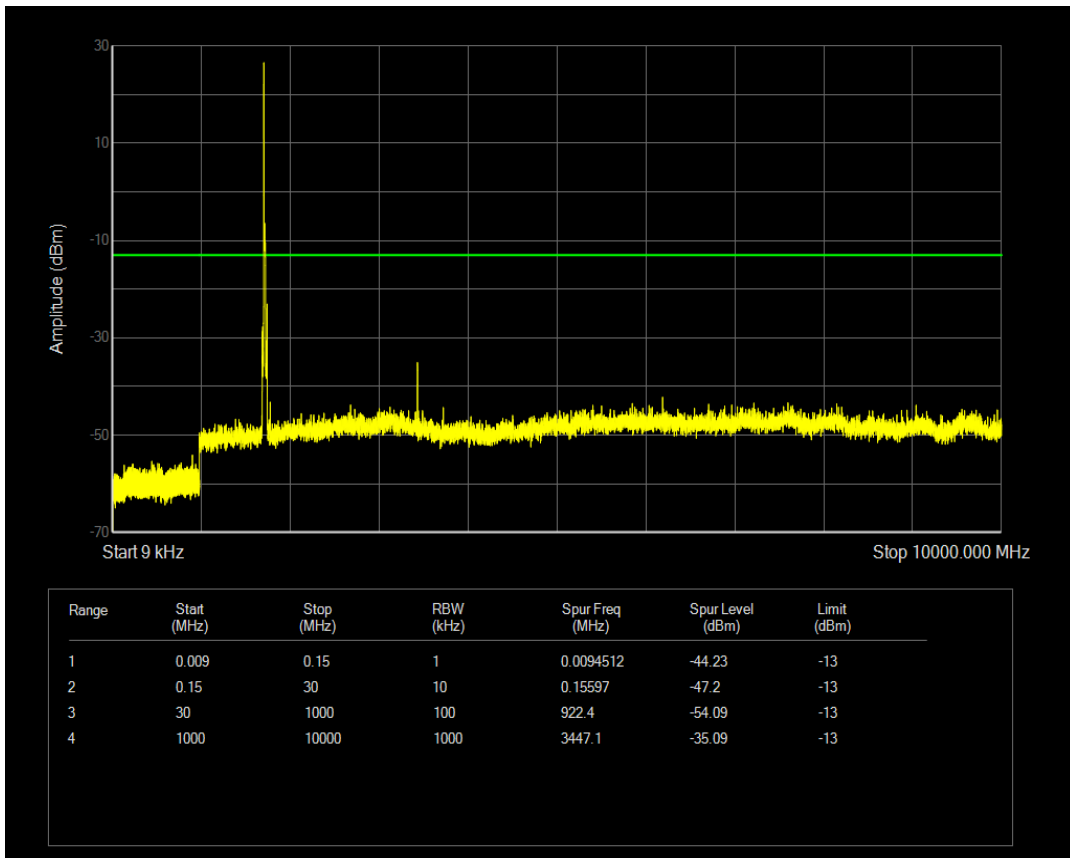

Band4 QAM16 BW=15MHz Channel=20325 RB Size=75 Position=#0

Band4 QPSK BW=20MHz Channel=20050 RB Size=1 Position=#0

Band4 QPSK BW=20MHz Channel=20050 RB Size=100 Position=#0

Band4 QAM16 BW=20MHz Channel=20050 RB Size=1 Position=#0

Band4 QAM16 BW=20MHz Channel=20050 RB Size=100 Position=#0

Band4 QPSK BW=20MHz Channel=20175 RB Size=100 Position=#0

Band4 QPSK BW=20MHz Channel=20175 RB Size=1 Position=#0

Band4 QAM16 BW=20MHz Channel=20175 RB Size=1 Position=#0