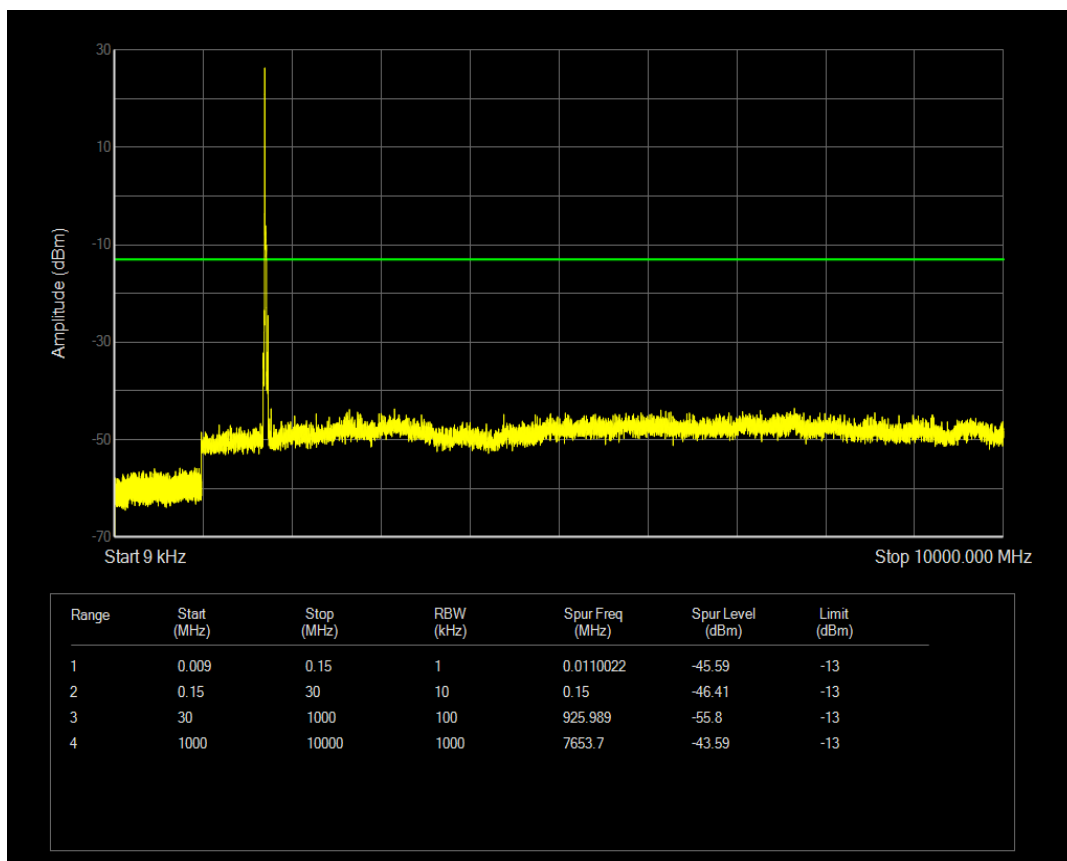

Band4 QAM16 BW=15MHz Channel=20175 RB Size=75 Position=#0

Band4 QPSK BW=15MHz Channel=20325 RB Size=1 Position=#0

Band4 QPSK BW=15MHz Channel=20325 RB Size=75 Position=#0

Band4 QAM16 BW=15MHz Channel=20325 RB Size=1 Position=#0

Band4 QAM16 BW=15MHz Channel=20325 RB Size=75 Position=#0

Band4 QPSK BW=20MHz Channel=20050 RB Size=1 Position=#0

Band4 QPSK BW=20MHz Channel=20050 RB Size=100 Position=#0

Band4 QAM16 BW=20MHz Channel=20050 RB Size=1 Position=#0