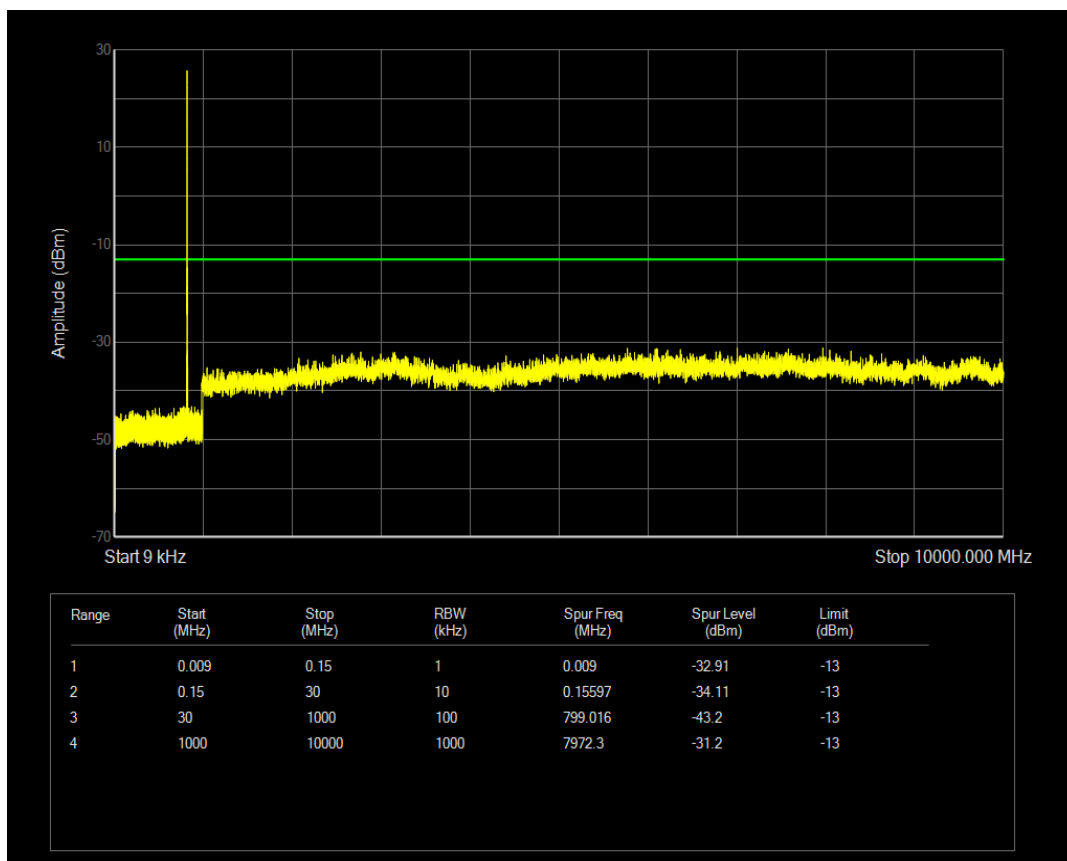

Band5 QPSK BW=3MHz Channel=20525 RB Size=1 Position=#0

Band5 QPSK BW=3MHz Channel=20525 RB Size=15 Position=#0