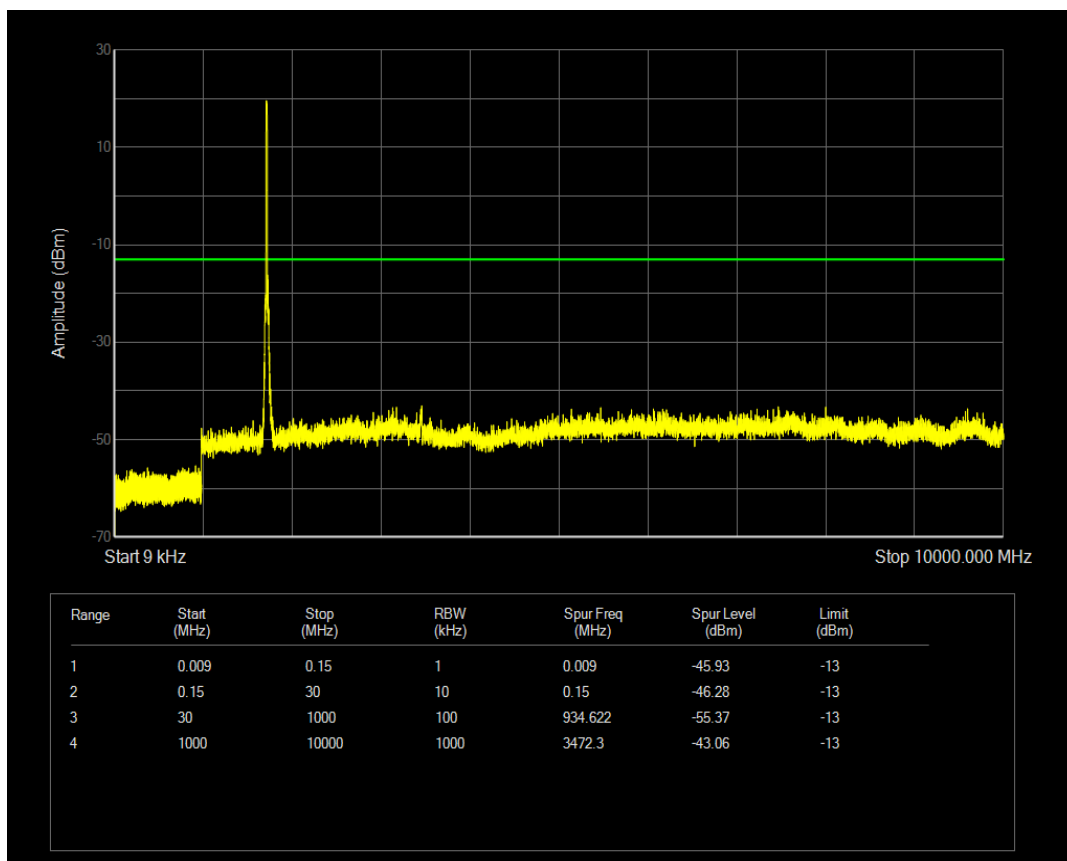

Band4 QAM16 BW=15MHz Channel=20025 RB Size=75 Position=#0

Band4 QPSK BW=15MHz Channel=20175 RB Size=1 Position=#0

Band4 QAM16 BW=15MHz Channel=20175 RB Size=1 Position=#0

Band4 QPSK BW=15MHz Channel=20175 RB Size=75 Position=#0

Band4 QAM16 BW=15MHz Channel=20175 RB Size=75 Position=#0

Band4 QPSK BW=15MHz Channel=20325 RB Size=1 Position=#0

Band4 QPSK BW=15MHz Channel=20325 RB Size=75 Position=#0

Band4 QAM16 BW=15MHz Channel=20325 RB Size=1 Position=#0