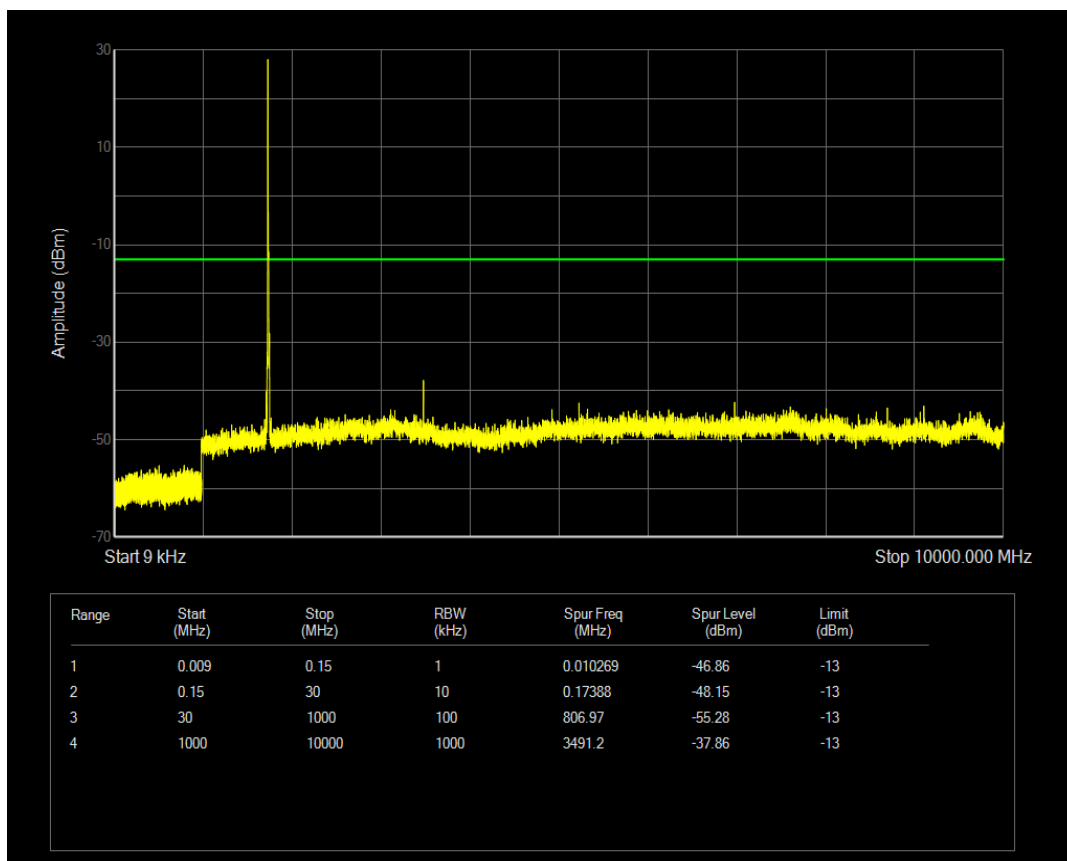

Band4 QAM16 BW=5MHz Channel=20375 RB Size=1 Position=#0

Band4 QPSK BW=10MHz Channel=20000 RB Size=1 Position=#0

Band4 QPSK BW=10MHz Channel=20000 RB Size=50 Position=#0

Band4 QAM16 BW=10MHz Channel=20000 RB Size=1 Position=#0

Band4 QAM16 BW=10MHz Channel=20000 RB Size=50 Position=#0

Band4 QPSK BW=10MHz Channel=20175 RB Size=1 Position=#0

Band4 QPSK BW=10MHz Channel=20175 RB Size=50 Position=#0

Band4 QAM16 BW=10MHz Channel=20175 RB Size=1 Position=#0

Band4 QAM16 BW=10MHz Channel=20175 RB Size=50 Position=#0

Band4 QPSK BW=10MHz Channel=20350 RB Size=1 Position=#0

Band4 QPSK BW=10MHz Channel=20350 RB Size=50 Position=#0

Band4 QAM16 BW=10MHz Channel=20350 RB Size=1 Position=#0