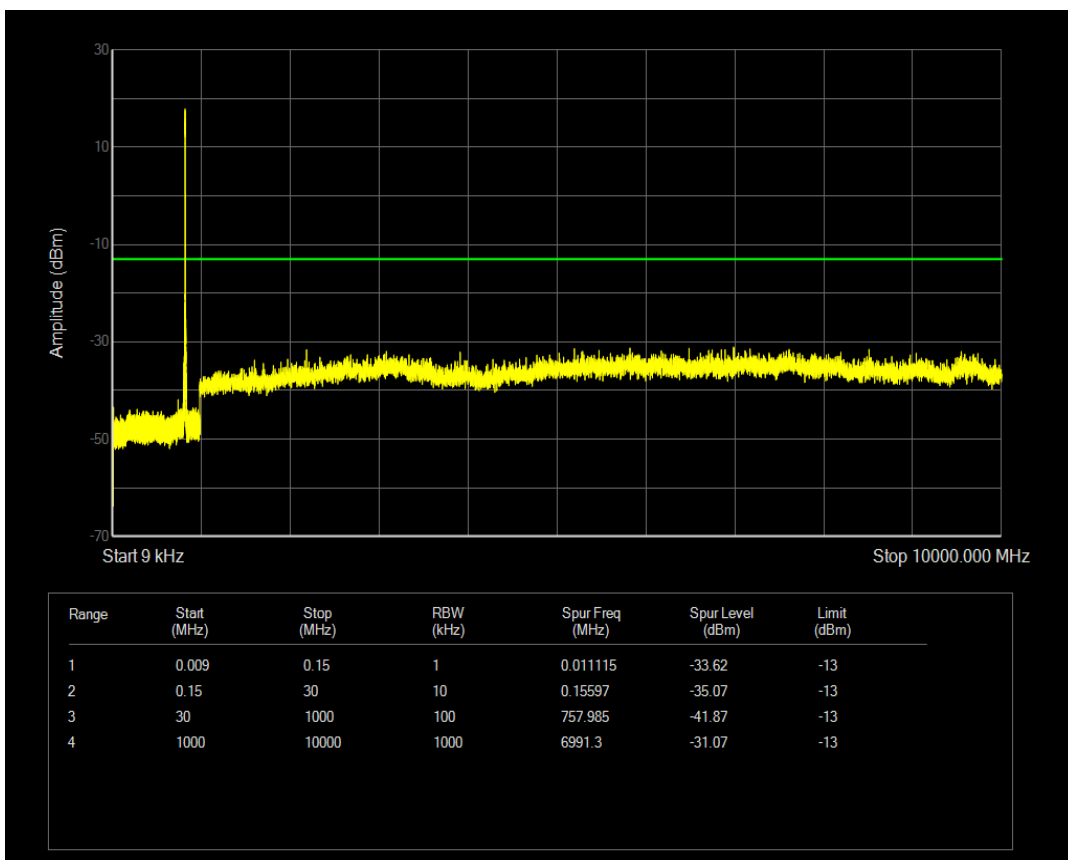

Band5 QPSK BW=5MHz Channel=20525 RB Size=25 Position=#0

Band5 QAM16 BW=5MHz Channel=20525 RB Size=25 Position=#0