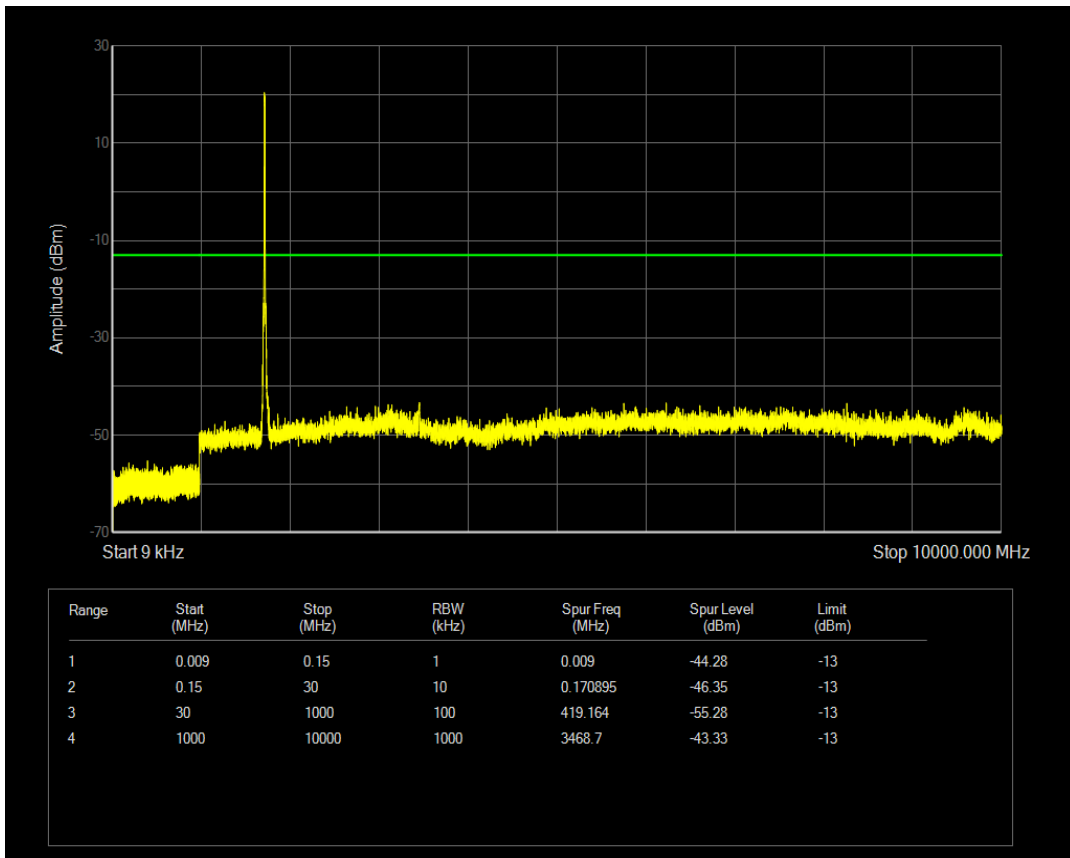

Band4 QAM16 BW=5MHz Channel=20375 RB Size=1 Position=#0

Band4 QPSK BW=10MHz Channel=20000 RB Size=1 Position=#0

Band4 QPSK BW=10MHz Channel=20000 RB Size=50 Position=#0

Band4 QAM16 BW=10MHz Channel=20000 RB Size=1 Position=#0

Band4 QAM16 BW=10MHz Channel=20000 RB Size=50 Position=#0

Band4 QPSK BW=10MHz Channel=20175 RB Size=1 Position=#0

Band4 QPSK BW=10MHz Channel=20175 RB Size=50 Position=#0

Band4 QAM16 BW=10MHz Channel=20175 RB Size=1 Position=#0

Band4 QAM16 BW=10MHz Channel=20175 RB Size=50 Position=#0

Band4 QPSK BW=10MHz Channel=20350 RB Size=1 Position=#0

Band4 QPSK BW=10MHz Channel=20350 RB Size=50 Position=#0

Band4 QAM16 BW=10MHz Channel=20350 RB Size=1 Position=#0