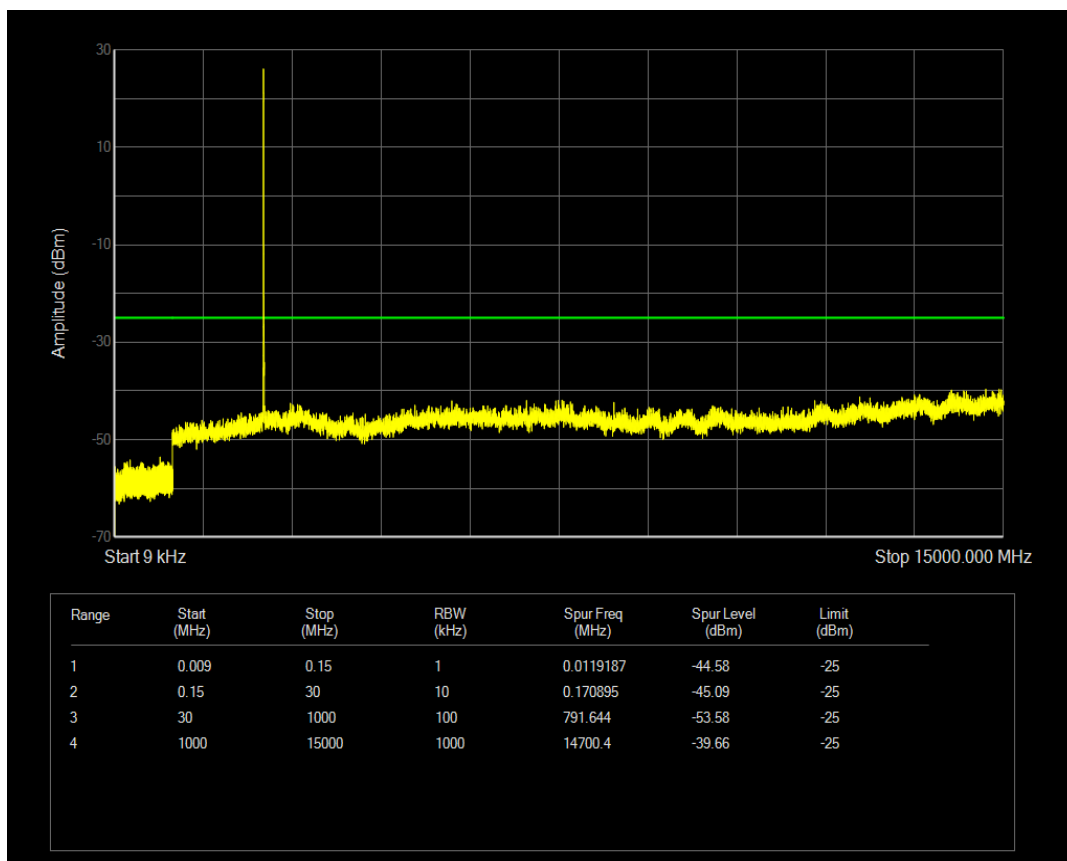

Band7 QPSK BW=5MHz Channel=21100 RB Size=1 Position=#0

Band7 QPSK BW=5MHz Channel=21100 RB Size=25 Position=#0