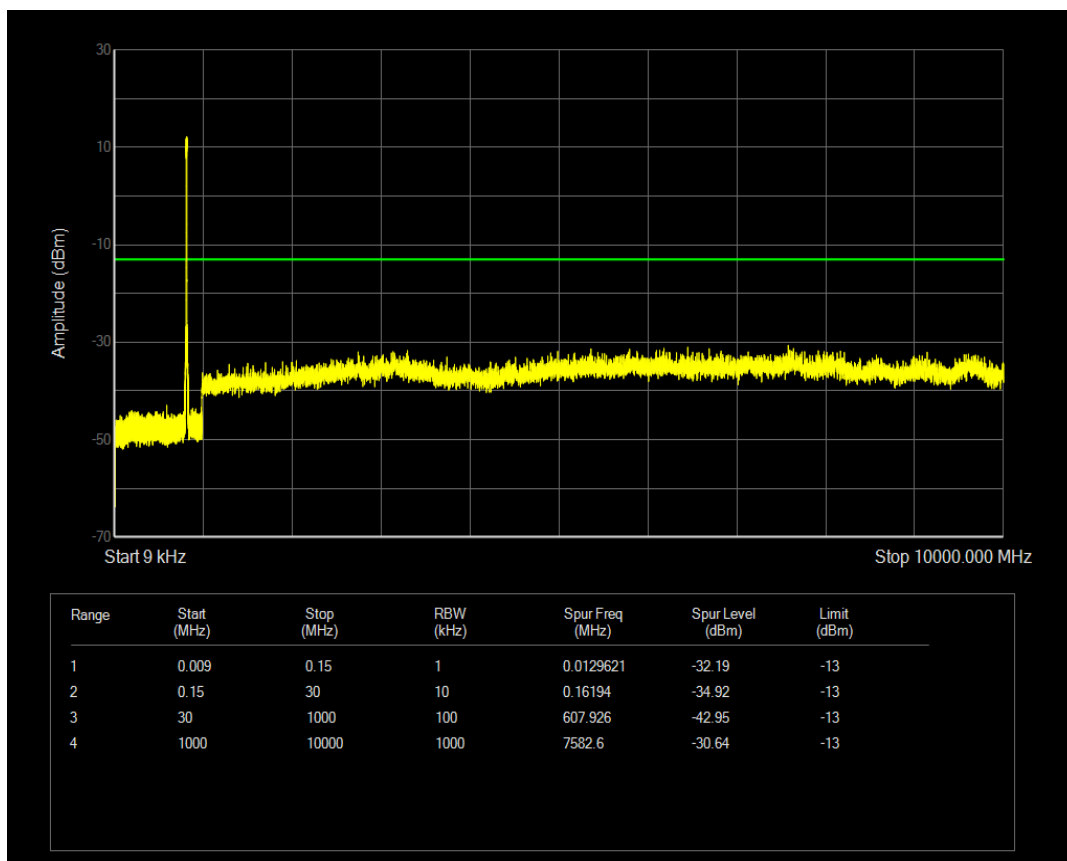

Band5 QPSK BW=10MHz Channel=20450 RB Size=1 Position=#0

Band5 QAM16 BW=5MHz Channel=20625 RB Size=25 Position=#0

Band5 QPSK BW=10MHz Channel=20450 RB Size=50 Position=#0

Band5 QAM16 BW=10MHz Channel=20450 RB Size=50 Position=#0