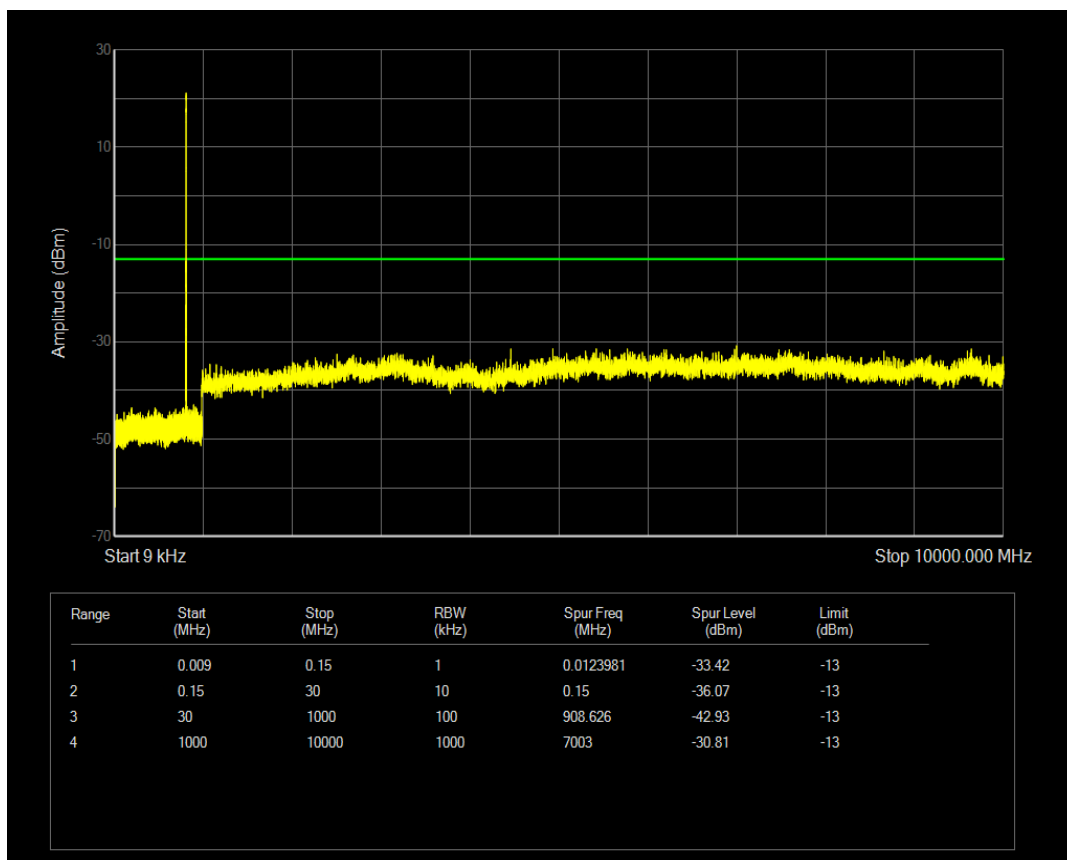

Band5 QAM16 BW=1.4MHz Channel=20407 RB Size=6 Position=#0

Band5 QPSK BW=1.4MHz Channel=20525 RB Size=1 Position=#0