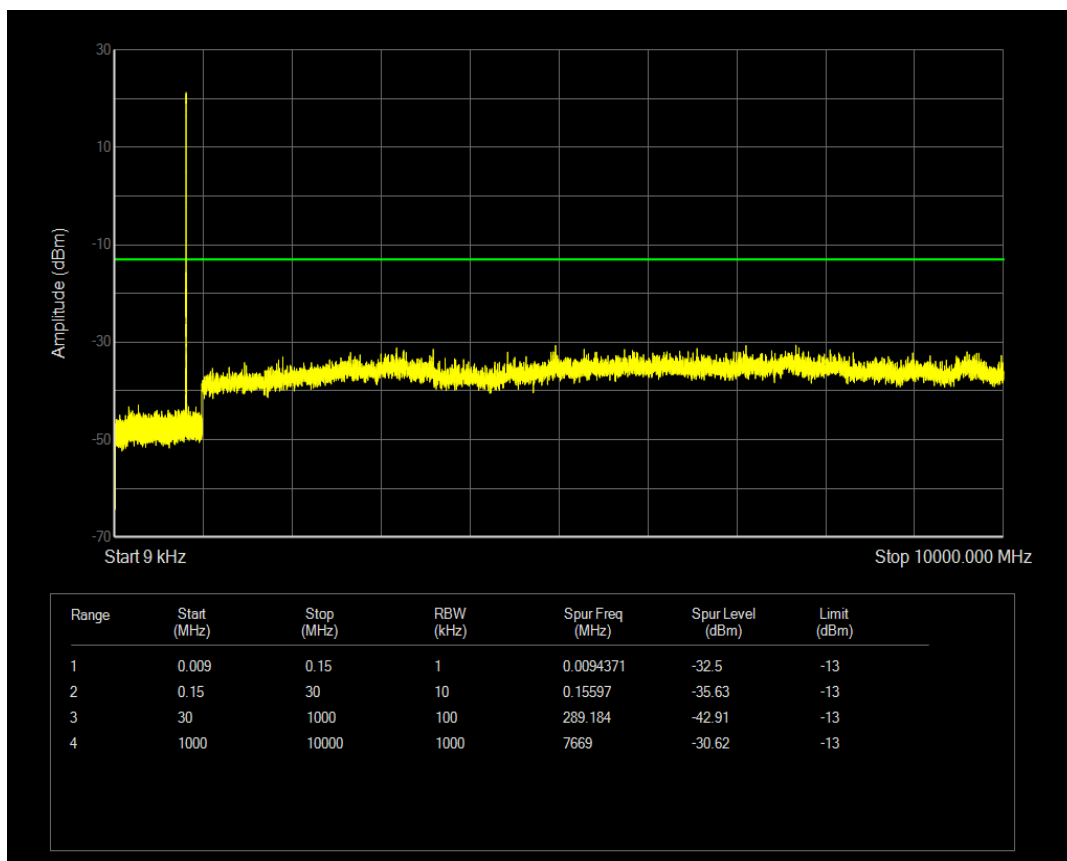

Band4 QAM16 BW=20MHz Channel=20300 RB Size=100 Position=#0

Band5 QPSK BW=1.4MHz Channel=20407 RB Size=1 Position=#0

Band5 QAM16 BW=1.4MHz Channel=20407 RB Size=1 Position=#0

Band5 QPSK BW=1.4MHz Channel=20407 RB Size=6 Position=#0