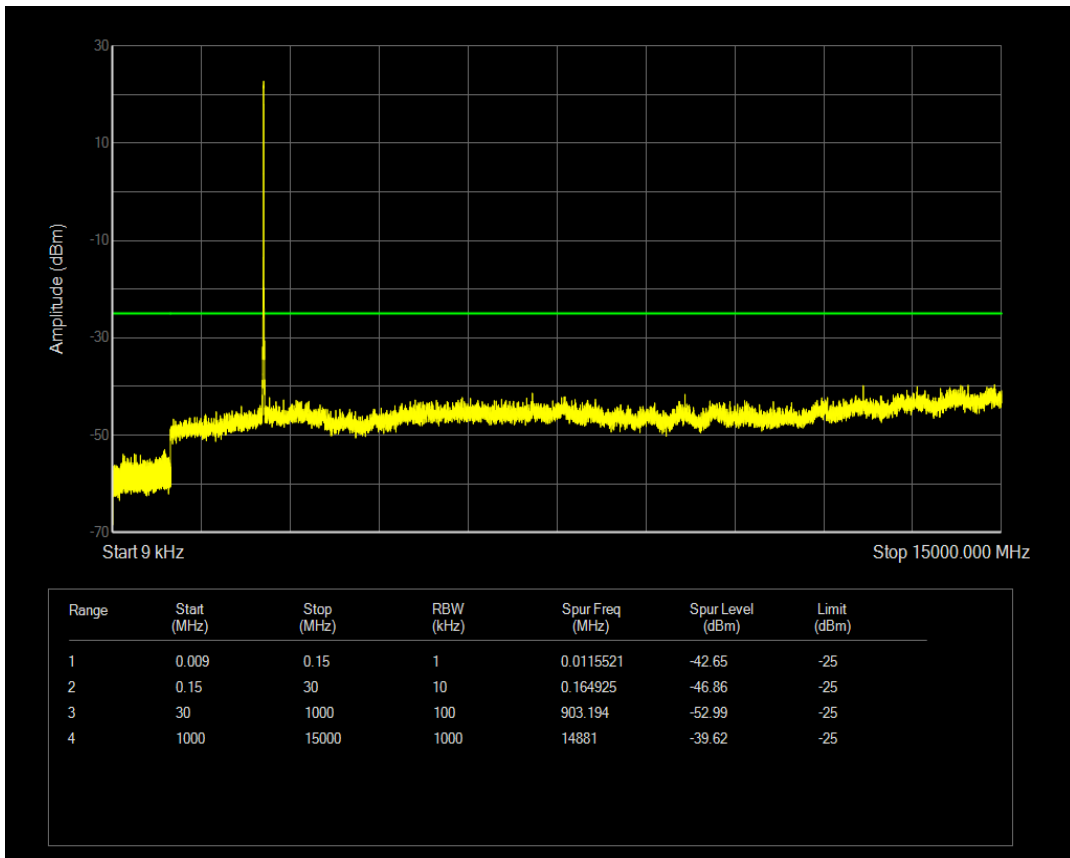

Band7 QPSK BW=5MHz Channel=21425 RB Size=25 Position=#0

Band7 QAM16 BW=5MHz Channel=21425 RB Size=1 Position=#0