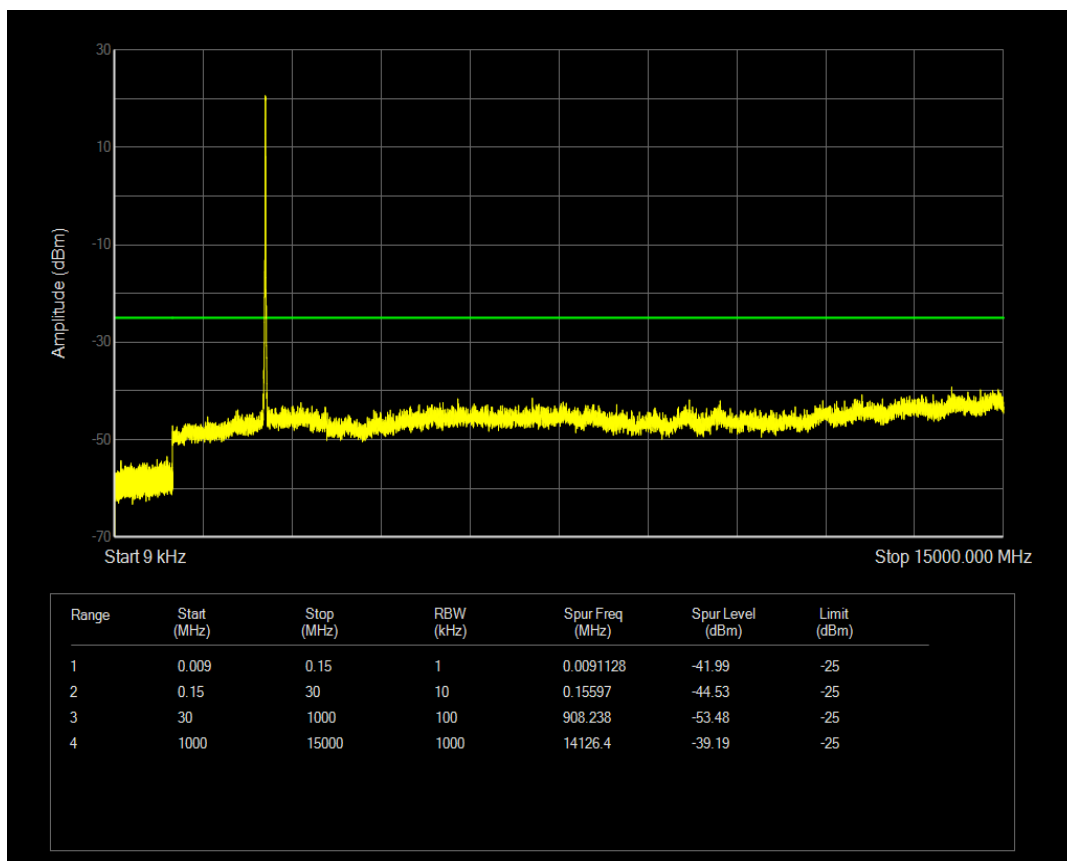

Band7 QAM16 BW=10MHz Channel=20800 RB Size=50 Position=#0

Band7 QPSK BW=10MHz Channel=21100 RB Size=1 Position=#0

Band7 QPSK BW=10MHz Channel=21100 RB Size=50 Position=#0

Band7 QAM16 BW=10MHz Channel=21100 RB Size=1 Position=#0

Band7 QAM16 BW=10MHz Channel=21100 RB Size=50 Position=#0

Band7 QPSK BW=10MHz Channel=21400 RB Size=50 Position=#0

Band7 QPSK BW=10MHz Channel=21400 RB Size=1 Position=#0

Band7 QAM16 BW=10MHz Channel=21400 RB Size=1 Position=#0