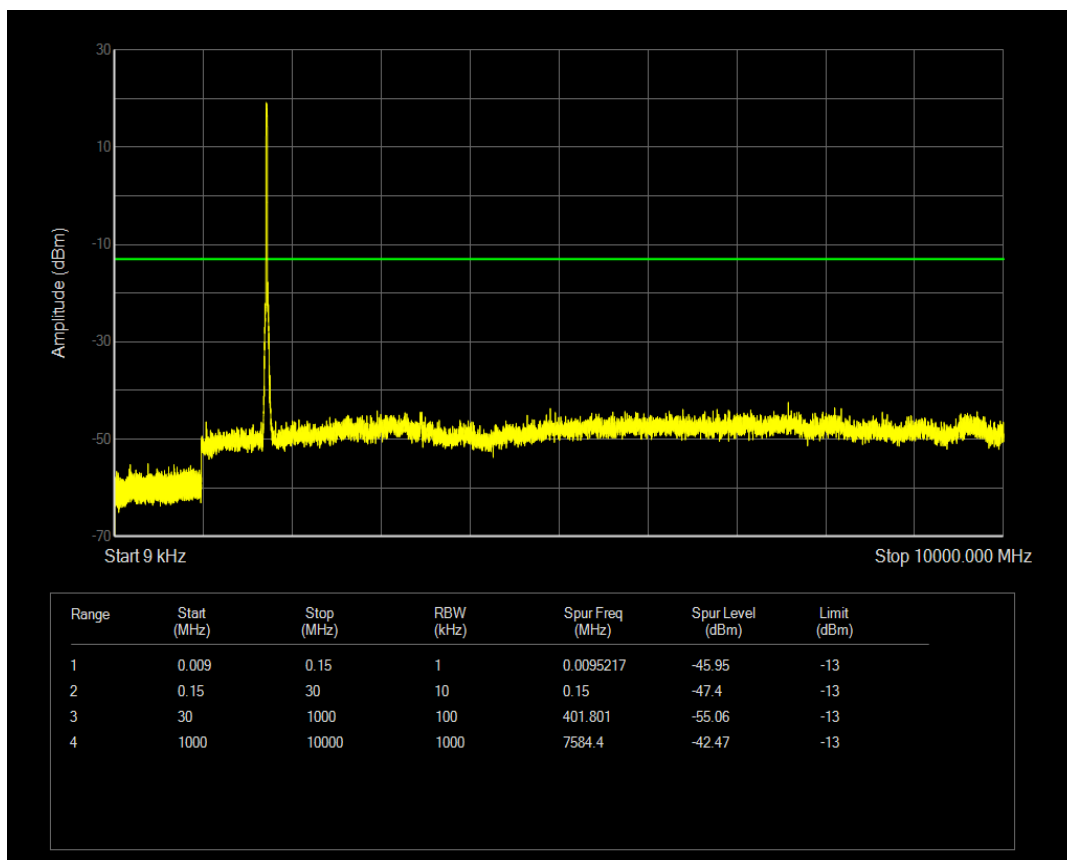

Band4 QAM16 BW=15MHz Channel=20025 RB Size=75 Position=#0

Band4 QPSK BW=15MHz Channel=20175 RB Size=1 Position=#0

Band4 QAM16 BW=15MHz Channel=20175 RB Size=1 Position=#0

Band4 QPSK BW=15MHz Channel=20175 RB Size=75 Position=#0

Band4 QAM16 BW=15MHz Channel=20175 RB Size=75 Position=#0

Band4 QPSK BW=15MHz Channel=20325 RB Size=1 Position=#0

Band4 QPSK BW=15MHz Channel=20325 RB Size=75 Position=#0

Band4 QAM16 BW=15MHz Channel=20325 RB Size=1 Position=#0