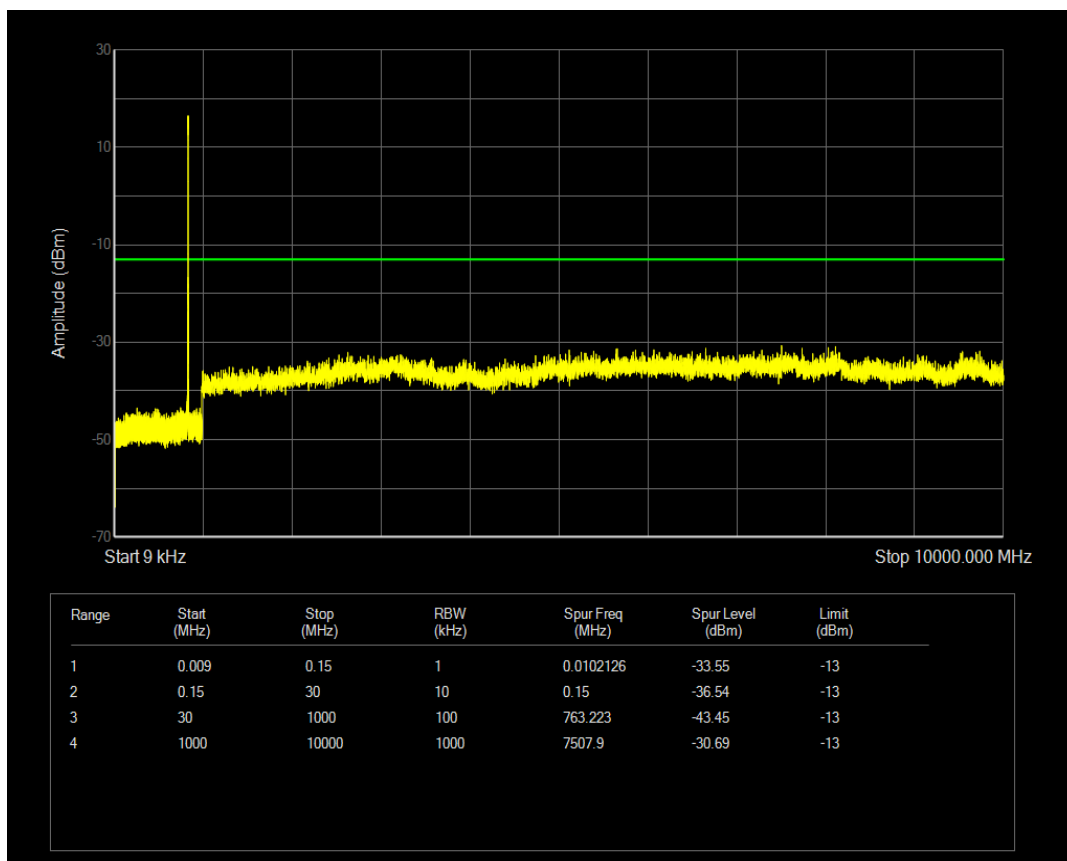

Band5 QPSK BW=3MHz Channel=20635 RB Size=1 Position=#0

Band5 QAM16 BW=3MHz Channel=20525 RB Size=15 Position=#0

Band5 QPSK BW=3MHz Channel=20635 RB Size=15 Position=#0

Band5 QAM16 BW=3MHz Channel=20635 RB Size=15 Position=#0