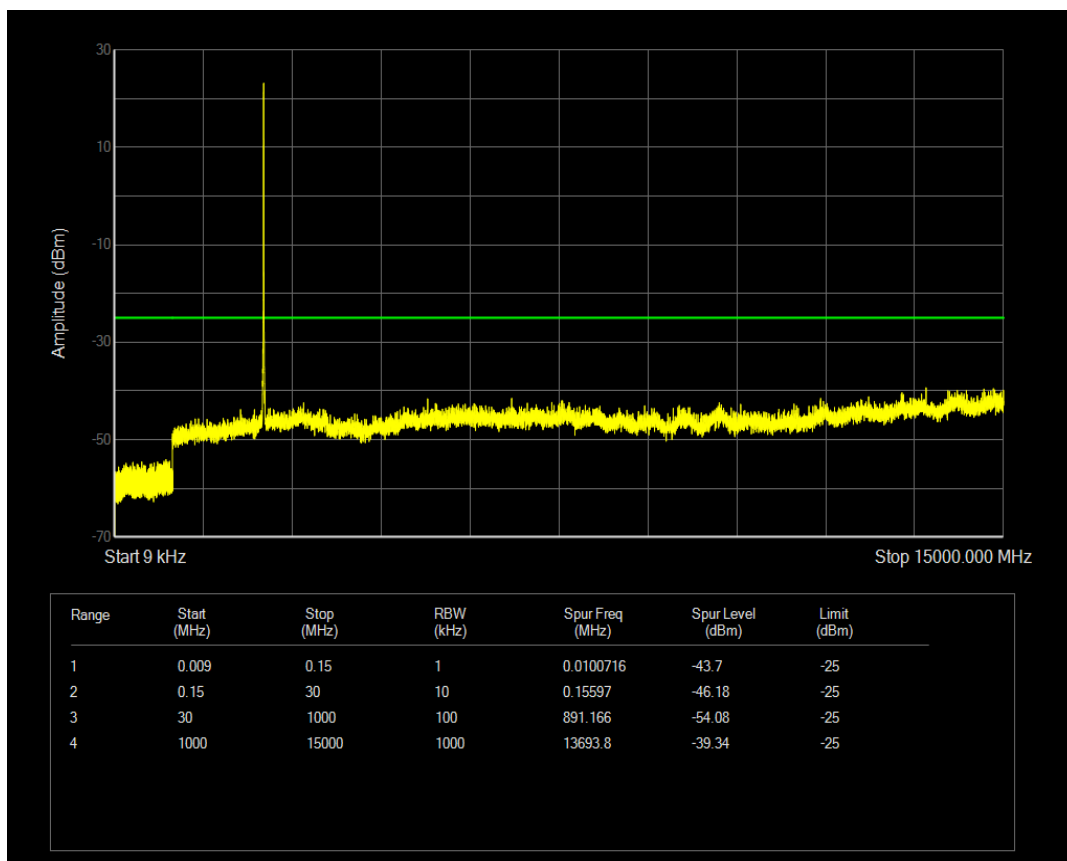

Band7 QAM16 BW=5MHz Channel=20775 RB Size=25 Position=#0

Band7 QPSK BW=5MHz Channel=21100 RB Size=1 Position=#0

Band7 QPSK BW=5MHz Channel=21100 RB Size=25 Position=#0

Band7 QAM16 BW=5MHz Channel=21100 RB Size=25 Position=#0