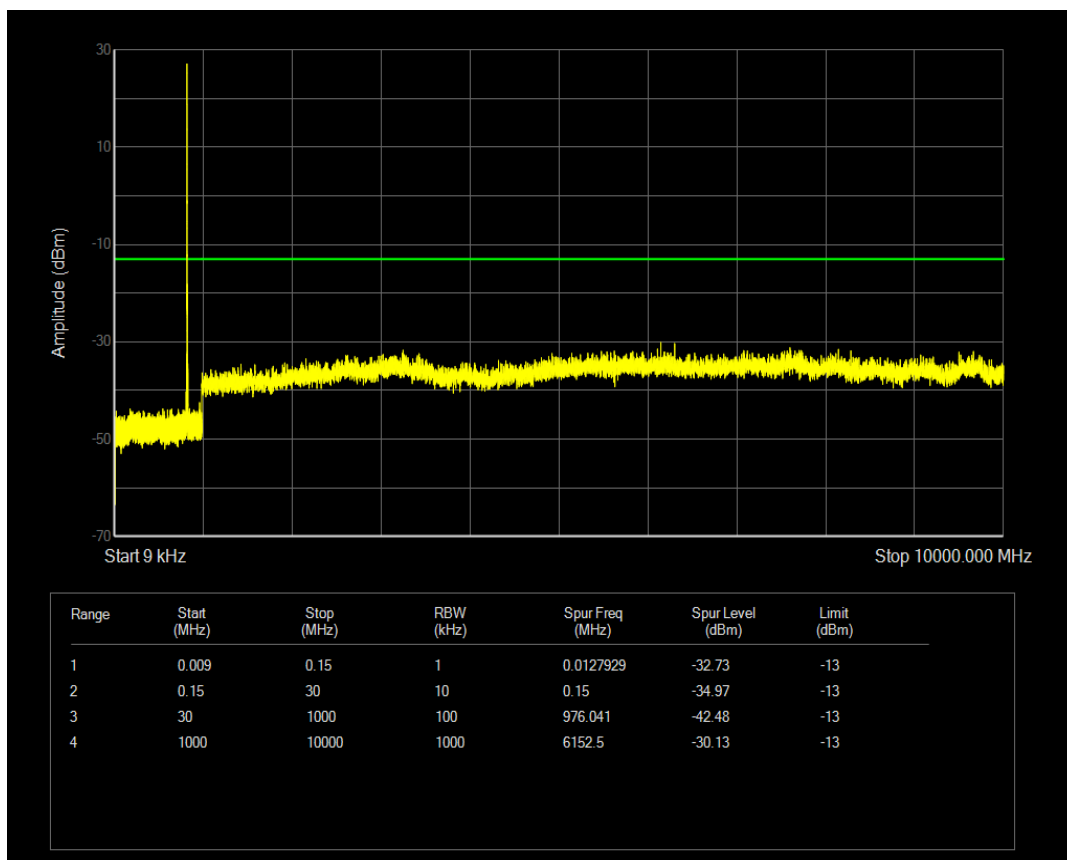

Band5 QAM16 BW=5MHz Channel=20525 RB Size=1 Position=#0

Band5 QPSK BW=5MHz Channel=20625 RB Size=1 Position=#0