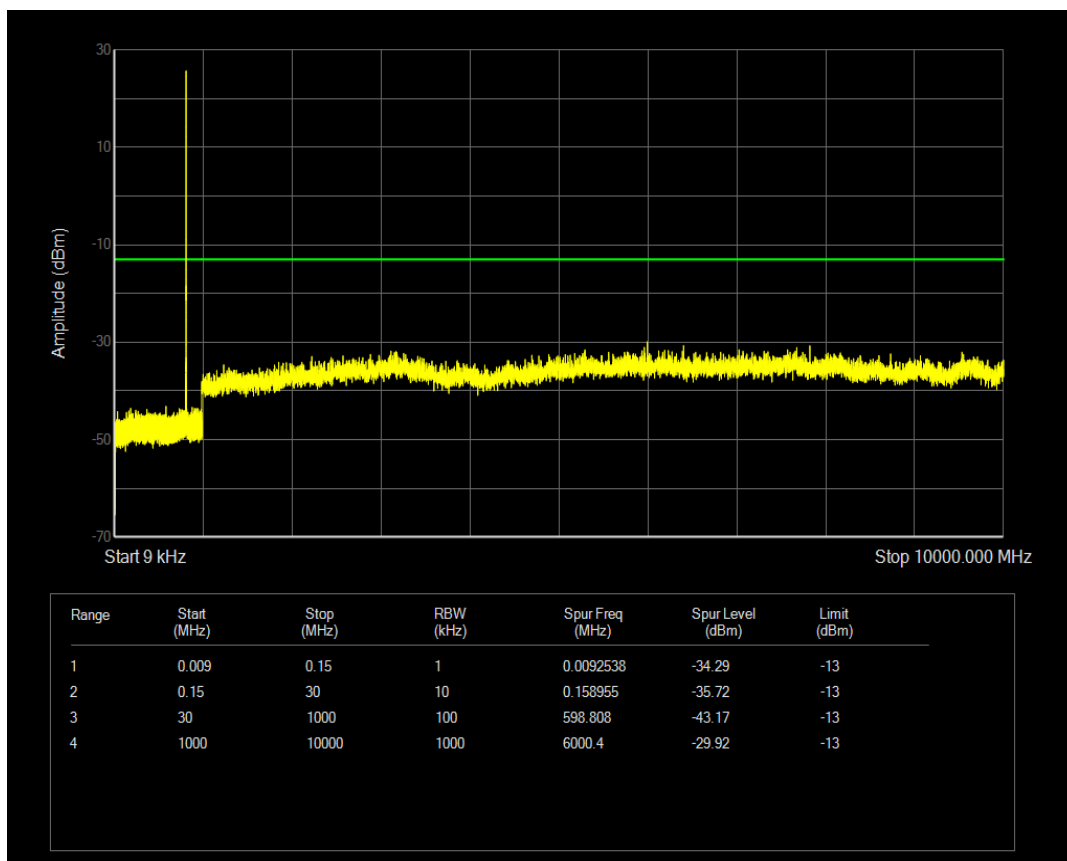

Band4 QAM16 BW=20MHz Channel=20175 RB Size=100 Position=#0

Band4 QPSK BW=20MHz Channel=20300 RB Size=1 Position=#0

Band4 QAM16 BW=20MHz Channel=20300 RB Size=1 Position=#0

Band4 QPSK BW=20MHz Channel=20300 RB Size=100 Position=#0

Band4 QAM16 BW=20MHz Channel=20300 RB Size=100 Position=#0

Band5 QPSK BW=1.4MHz Channel=20407 RB Size=1 Position=#0

Band5 QAM16 BW=1.4MHz Channel=20407 RB Size=1 Position=#0

Band5 QPSK BW=1.4MHz Channel=20407 RB Size=6 Position=#0