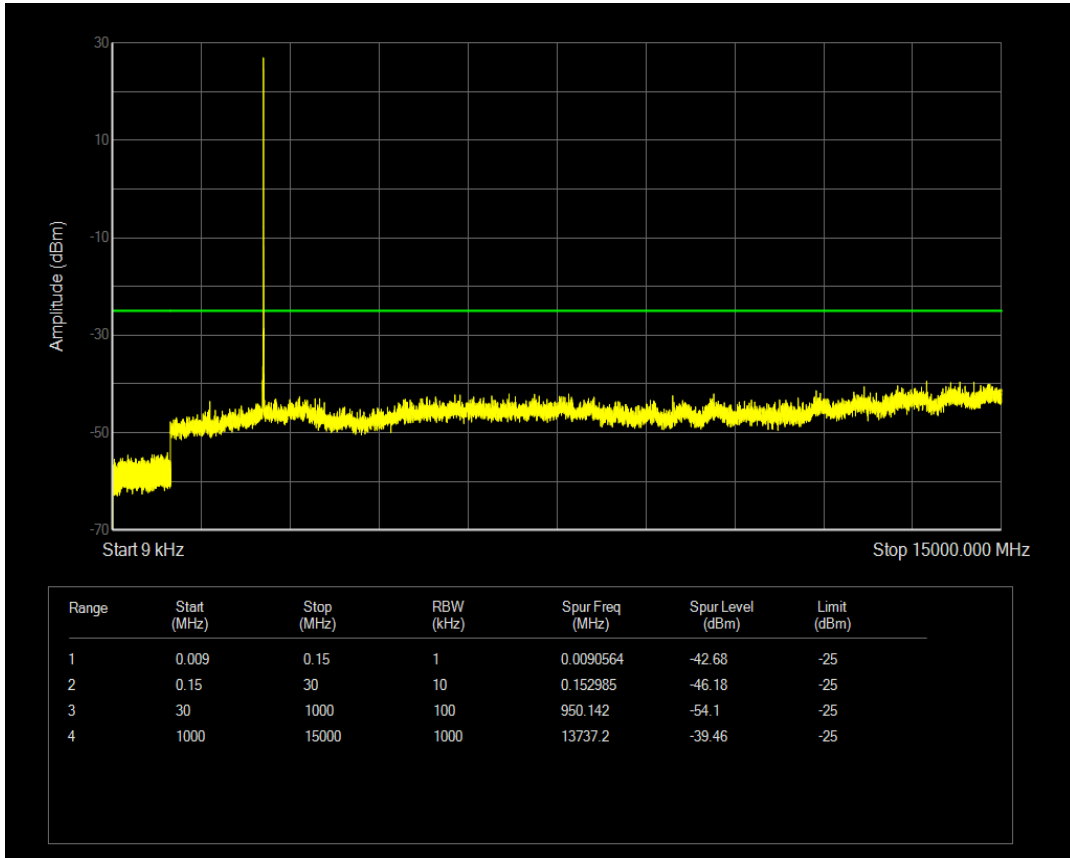

Band7 QAM16 BW=5MHz Channel=21100 RB Size=1 Position=#0

Band7 QPSK BW=5MHz Channel=21425 RB Size=1 Position=#0

Band7 QPSK BW=5MHz Channel=21425 RB Size=25 Position=#0

Band7 QAM16 BW=5MHz Channel=21425 RB Size=1 Position=#0