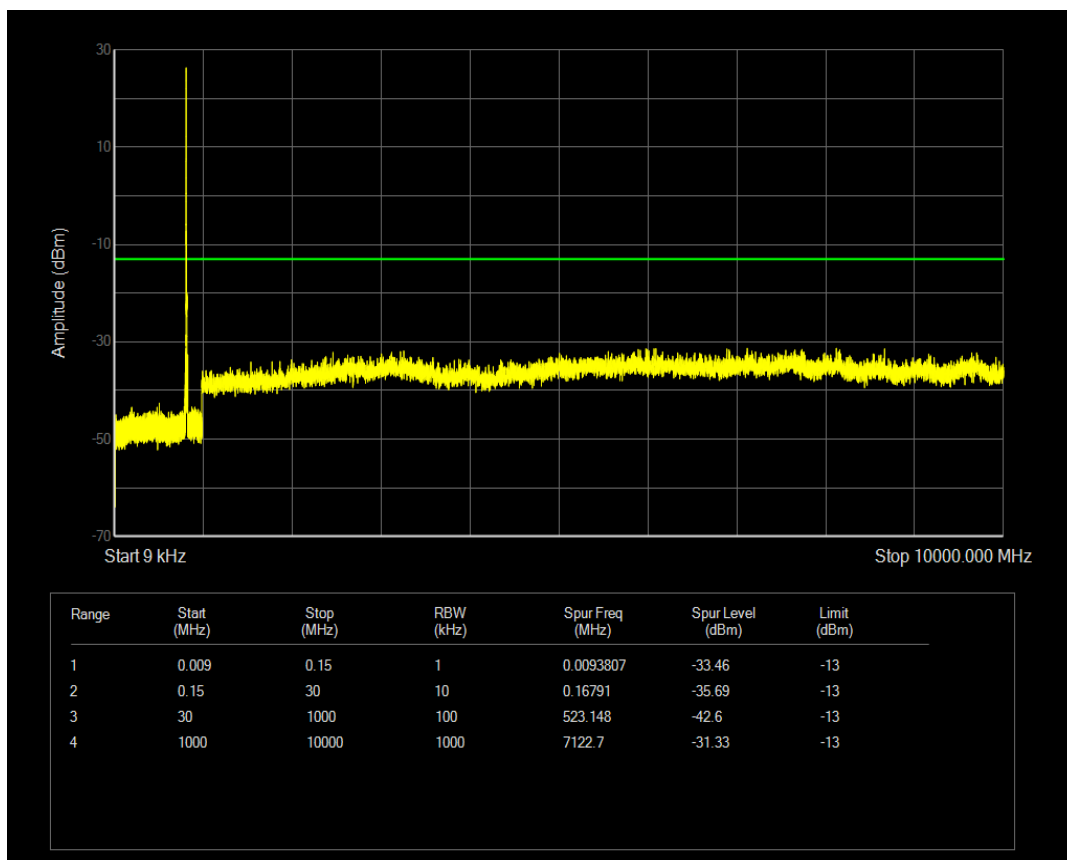

Band5 QPSK BW=10MHz Channel=20450 RB Size=1 Position=#0

Band5 QAM16 BW=5MHz Channel=20625 RB Size=25 Position=#0