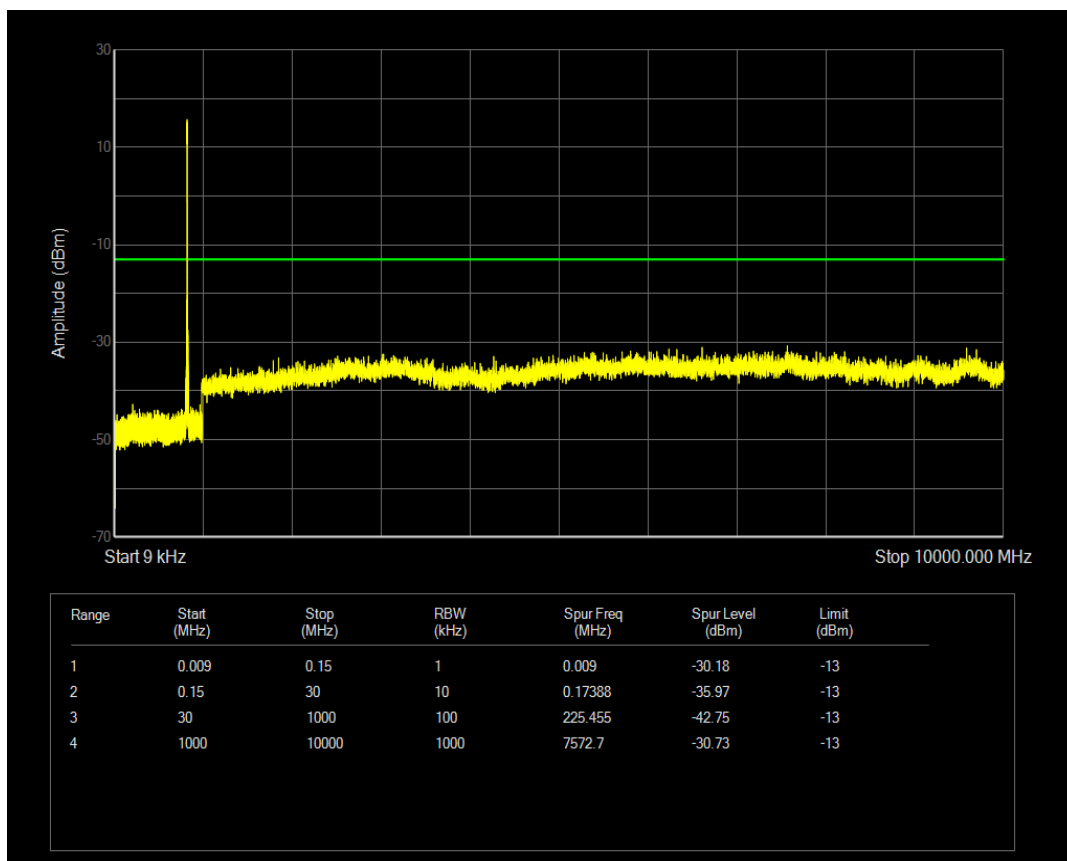

Band5 QAM16 BW=5MHz Channel=20425 RB Size=25 Position=#0

Band5 QPSK BW=5MHz Channel=20525 RB Size=1 Position=#0

Band5 QPSK BW=5MHz Channel=20525 RB Size=25 Position=#0

Band5 QAM16 BW=5MHz Channel=20525 RB Size=25 Position=#0