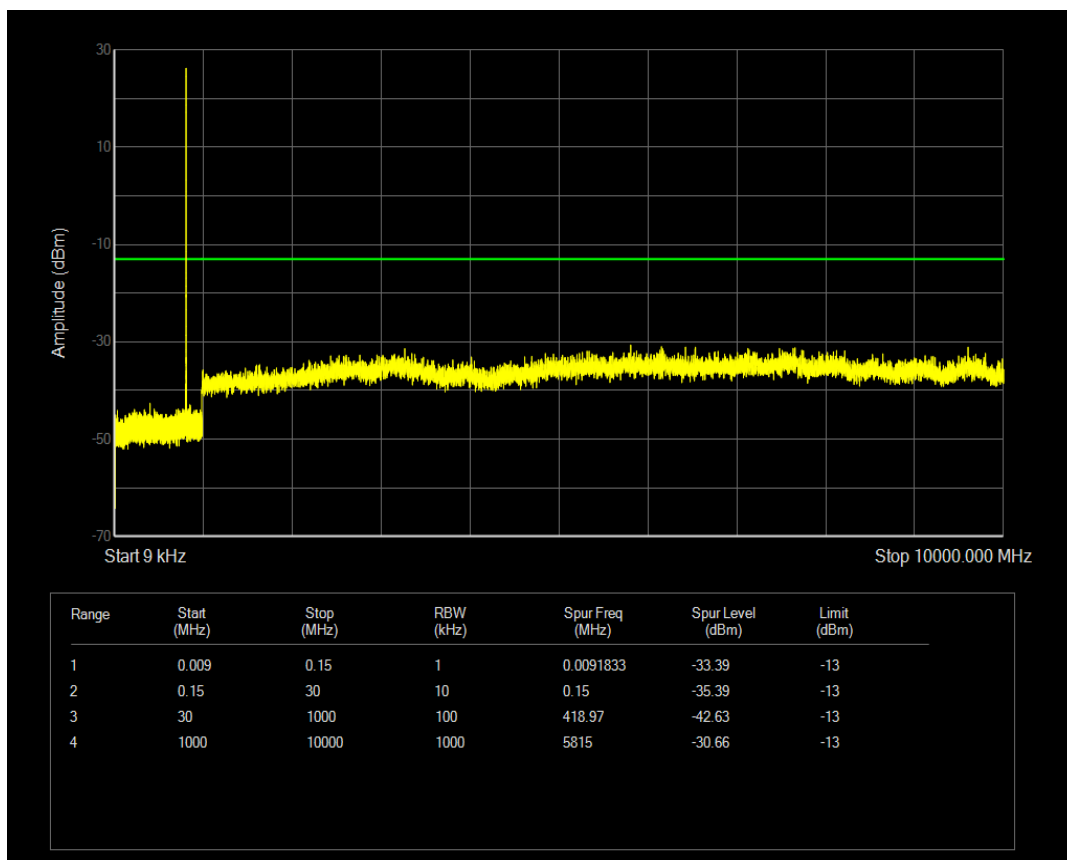

Band5 QAM16 BW=1.4MHz Channel=20407 RB Size=1 Position=#0

Band5 QPSK BW=1.4MHz Channel=20407 RB Size=6 Position=#0