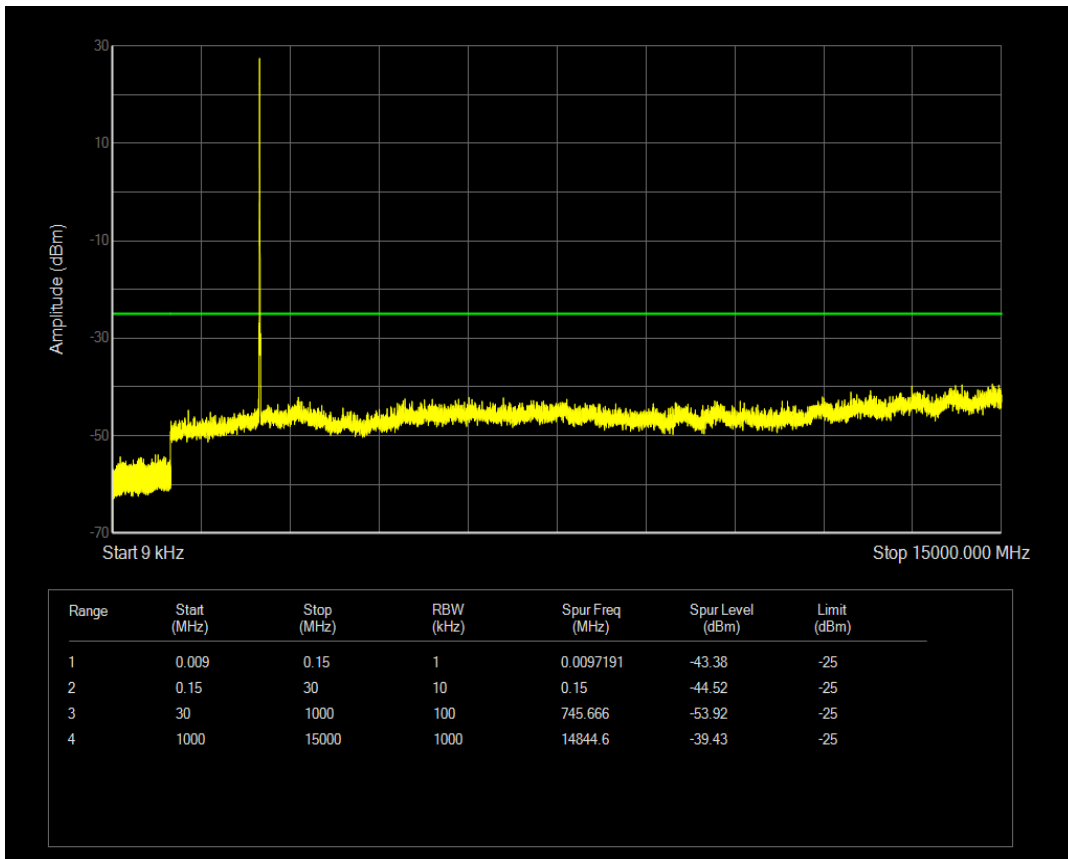

Band7 QAM16 BW=5MHz Channel=21425 RB Size=25 Position=#0

Band7 QPSK BW=10MHz Channel=20800 RB Size=50 Position=#0

Band7 QPSK BW=10MHz Channel=20800 RB Size=1 Position=#0

Band7 QAM16 BW=10MHz Channel=20800 RB Size=1 Position=#0

Band7 QAM16 BW=10MHz Channel=20800 RB Size=50 Position=#0

Band7 QPSK BW=10MHz Channel=21100 RB Size=1 Position=#0

Band7 QPSK BW=10MHz Channel=21100 RB Size=50 Position=#0

Band7 QAM16 BW=10MHz Channel=21100 RB Size=1 Position=#0