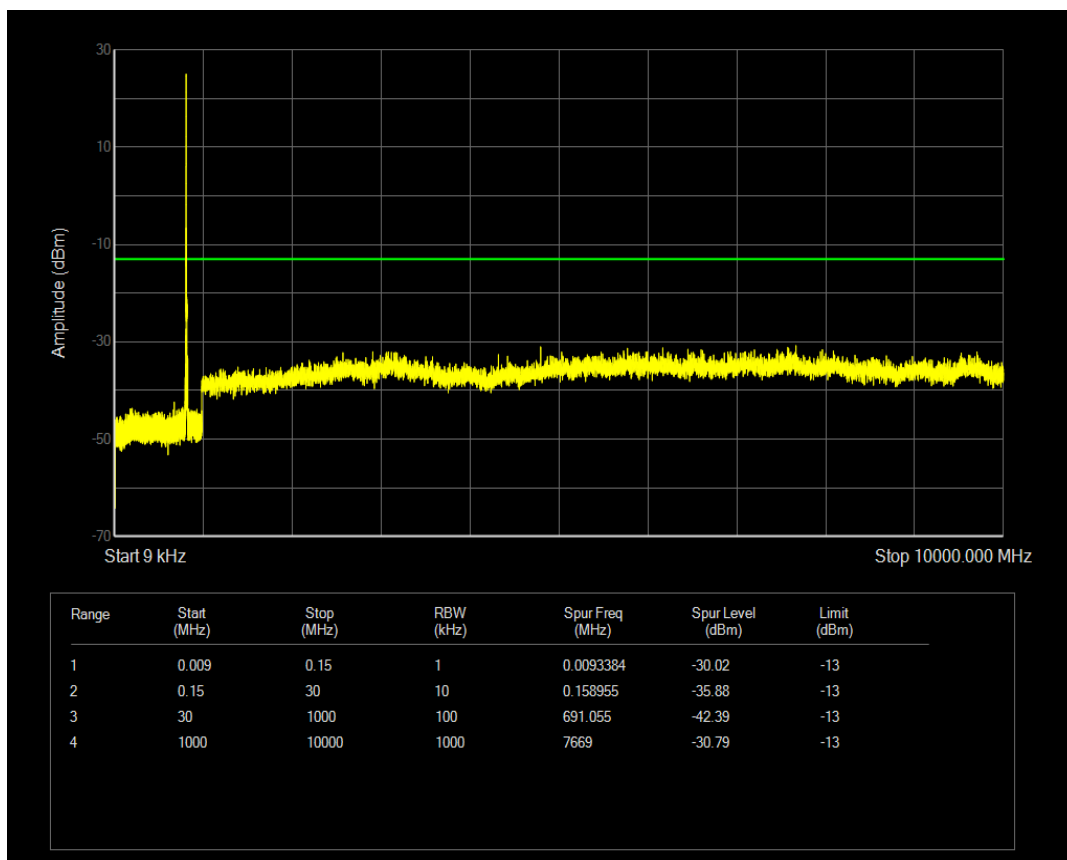

Band5 QAM16 BW=10MHz Channel=20450 RB Size=1 Position=#0

Band5 QPSK BW=10MHz Channel=20525 RB Size=1 Position=#0