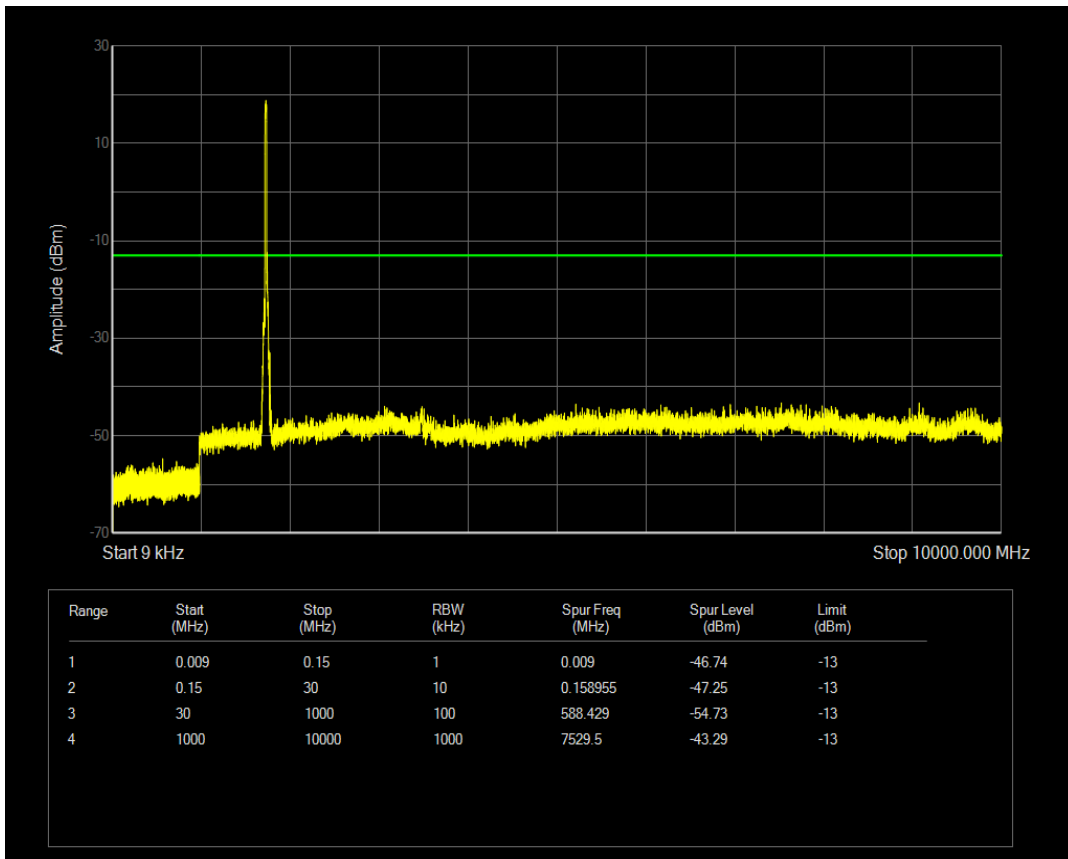

Band4 QAM16 BW=20MHz Channel=20175 RB Size=100 Position=#0

Band4 QPSK BW=20MHz Channel=20300 RB Size=1 Position=#0

Band4 QAM16 BW=20MHz Channel=20300 RB Size=1 Position=#0

Band4 QPSK BW=20MHz Channel=20300 RB Size=100 Position=#0

Band4 QAM16 BW=20MHz Channel=20300 RB Size=100 Position=#0

Band5 QPSK BW=1.4MHz Channel=20407 RB Size=1 Position=#0

Band5 QAM16 BW=1.4MHz Channel=20407 RB Size=1 Position=#0

Band5 QPSK BW=1.4MHz Channel=20407 RB Size=6 Position=#0