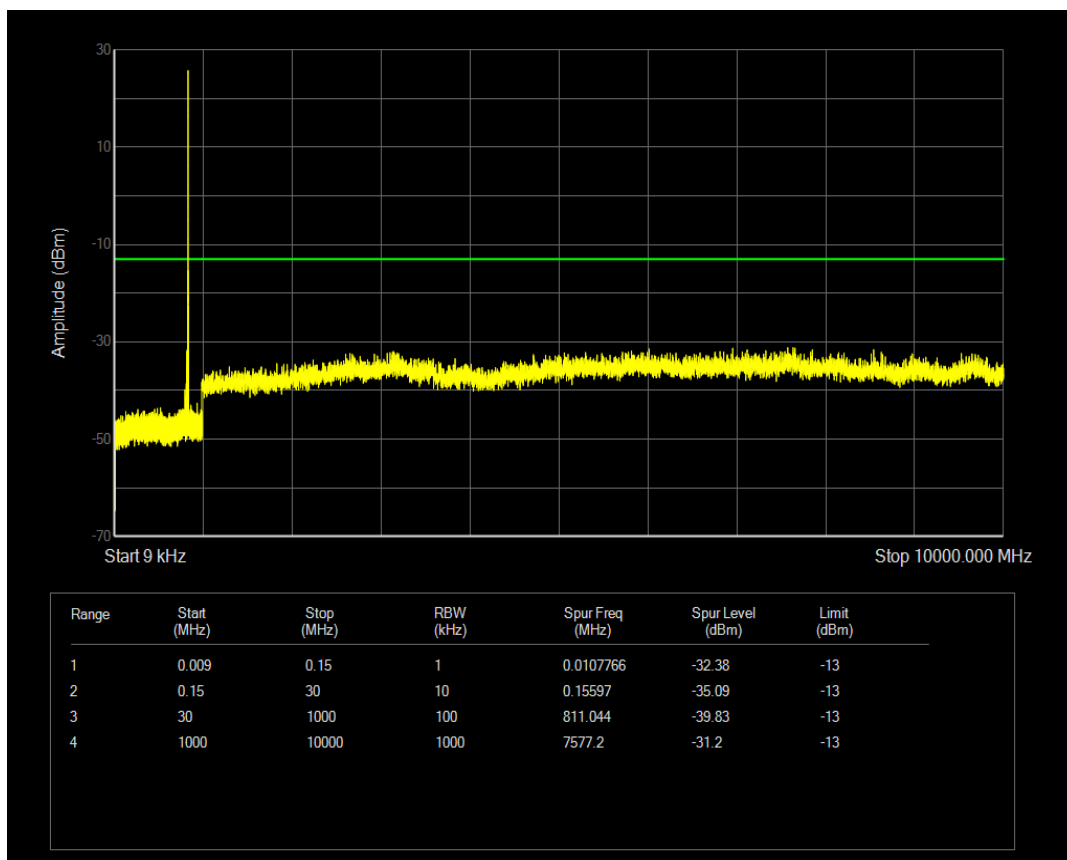

Band5 QPSK BW=3MHz Channel=20635 RB Size=1 Position=#0

Band5 QAM16 BW=3MHz Channel=20525 RB Size=15 Position=#0