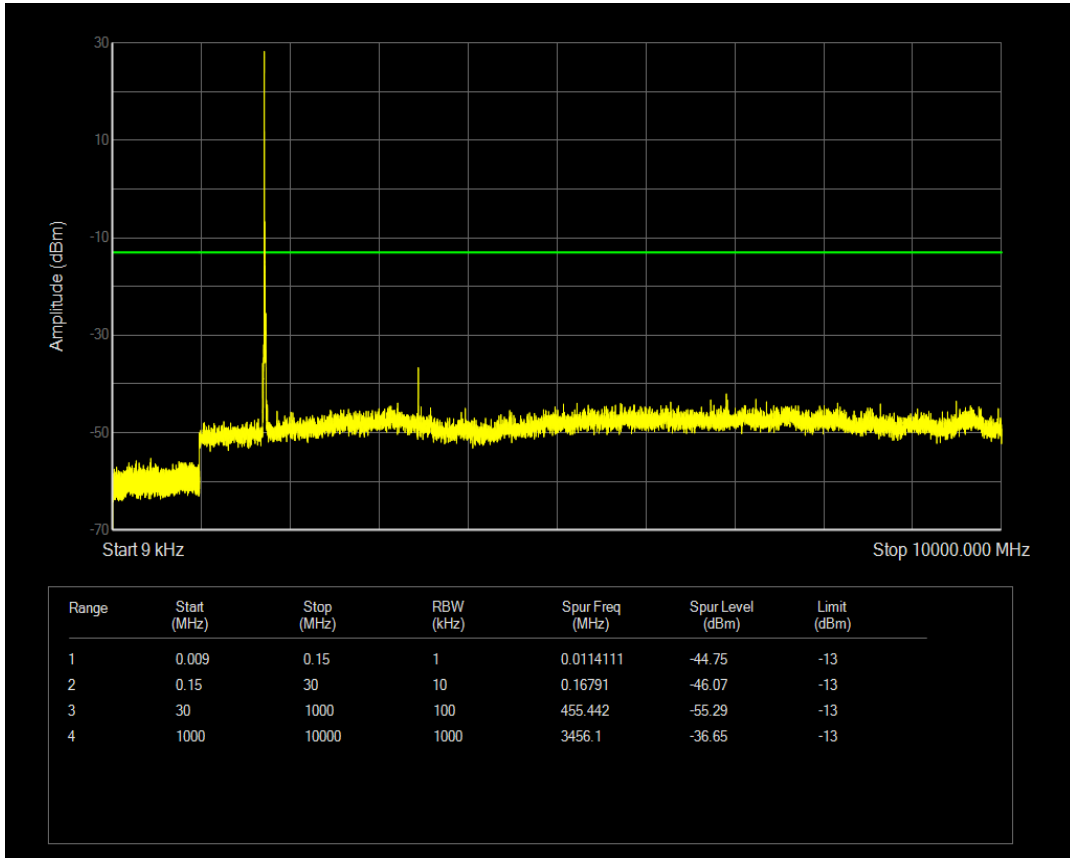

Band4 QAM16 BW=5MHz Channel=20375 RB Size=1 Position=#0

Band4 QPSK BW=10MHz Channel=20000 RB Size=1 Position=#0

Band4 QPSK BW=10MHz Channel=20000 RB Size=50 Position=#0

Band4 QAM16 BW=10MHz Channel=20000 RB Size=1 Position=#0

Band4 QAM16 BW=10MHz Channel=20000 RB Size=50 Position=#0

Band4 QPSK BW=10MHz Channel=20175 RB Size=1 Position=#0

Band4 QPSK BW=10MHz Channel=20175 RB Size=50 Position=#0

Band4 QAM16 BW=10MHz Channel=20175 RB Size=1 Position=#0

Band4 QAM16 BW=10MHz Channel=20175 RB Size=50 Position=#0

Band4 QPSK BW=10MHz Channel=20350 RB Size=1 Position=#0

Band4 QPSK BW=10MHz Channel=20350 RB Size=50 Position=#0

Band4 QAM16 BW=10MHz Channel=20350 RB Size=1 Position=#0