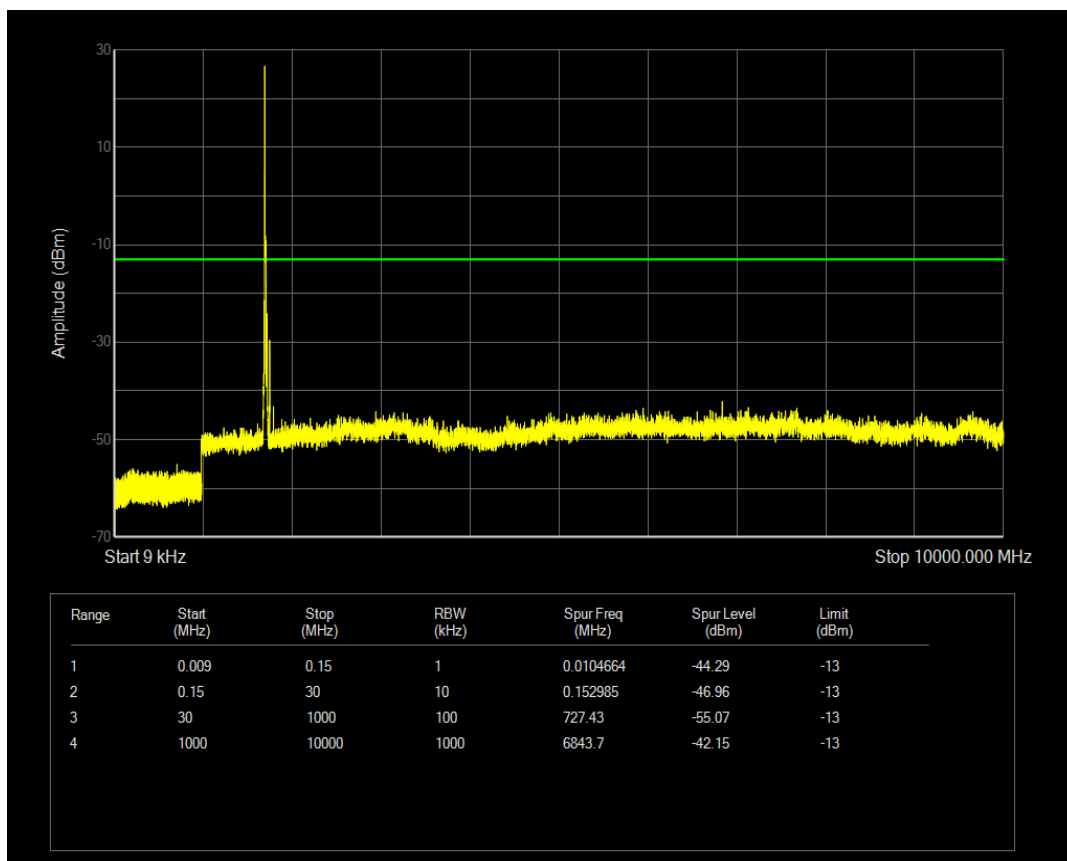

Band4 QPSK BW=15MHz Channel=20025 RB Size=1 Position=#0

Band4 QAM16 BW=10MHz Channel=20350 RB Size=50 Position=#0

Band4 QPSK BW=15MHz Channel=20025 RB Size=75 Position=#0

Band4 QAM16 BW=15MHz Channel=20025 RB Size=1 Position=#0

Band4 QAM16 BW=15MHz Channel=20025 RB Size=75 Position=#0

Band4 QPSK BW=15MHz Channel=20175 RB Size=1 Position=#0

Band4 QAM16 BW=15MHz Channel=20175 RB Size=1 Position=#0

Band4 QPSK BW=15MHz Channel=20175 RB Size=75 Position=#0