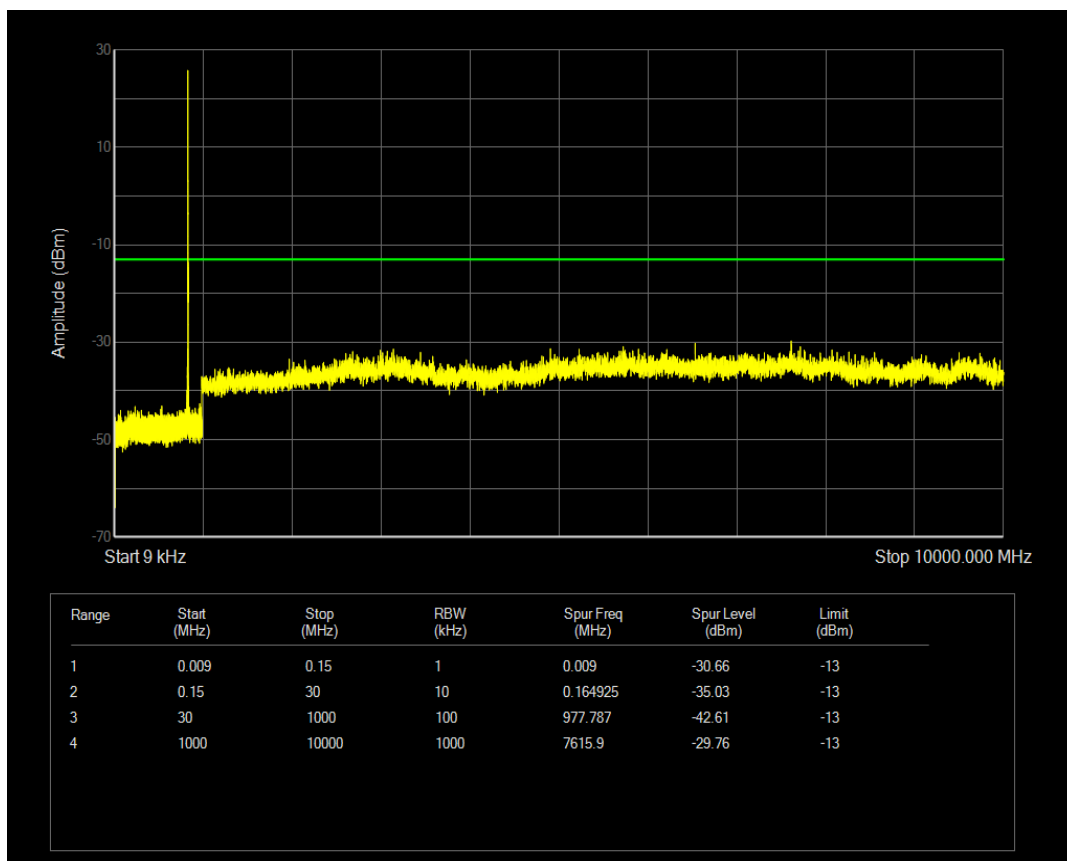

Band5 QPSK BW=5MHz Channel=20625 RB Size=1 Position=#0

Band5 QPSK BW=5MHz Channel=20625 RB Size=25 Position=#0