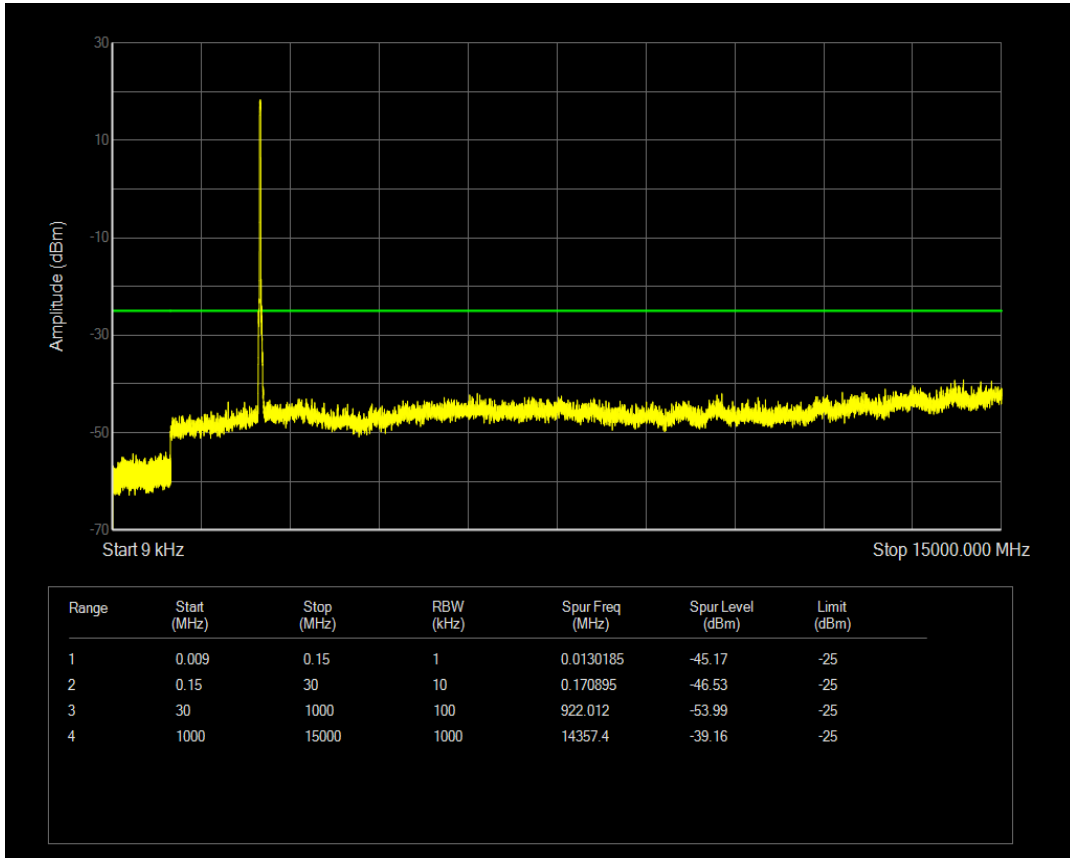

Band7 QPSK BW=20MHz Channel=20850 RB Size=100 Position=#0

Band7 QPSK BW=20MHz Channel=20850 RB Size=1 Position=#0