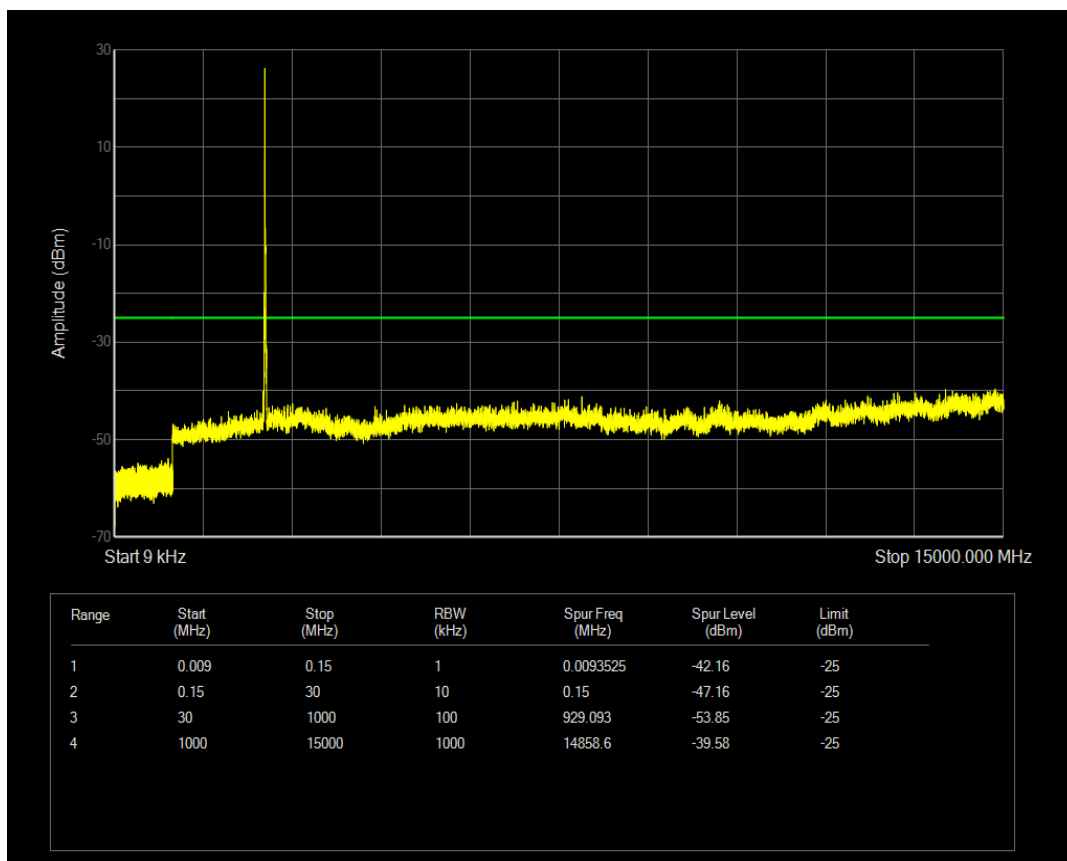

Band7 QPSK BW=15MHz Channel=21375 RB Size=1 Position=#0

Band7 QPSK BW=15MHz Channel=21375 RB Size=75 Position=#0