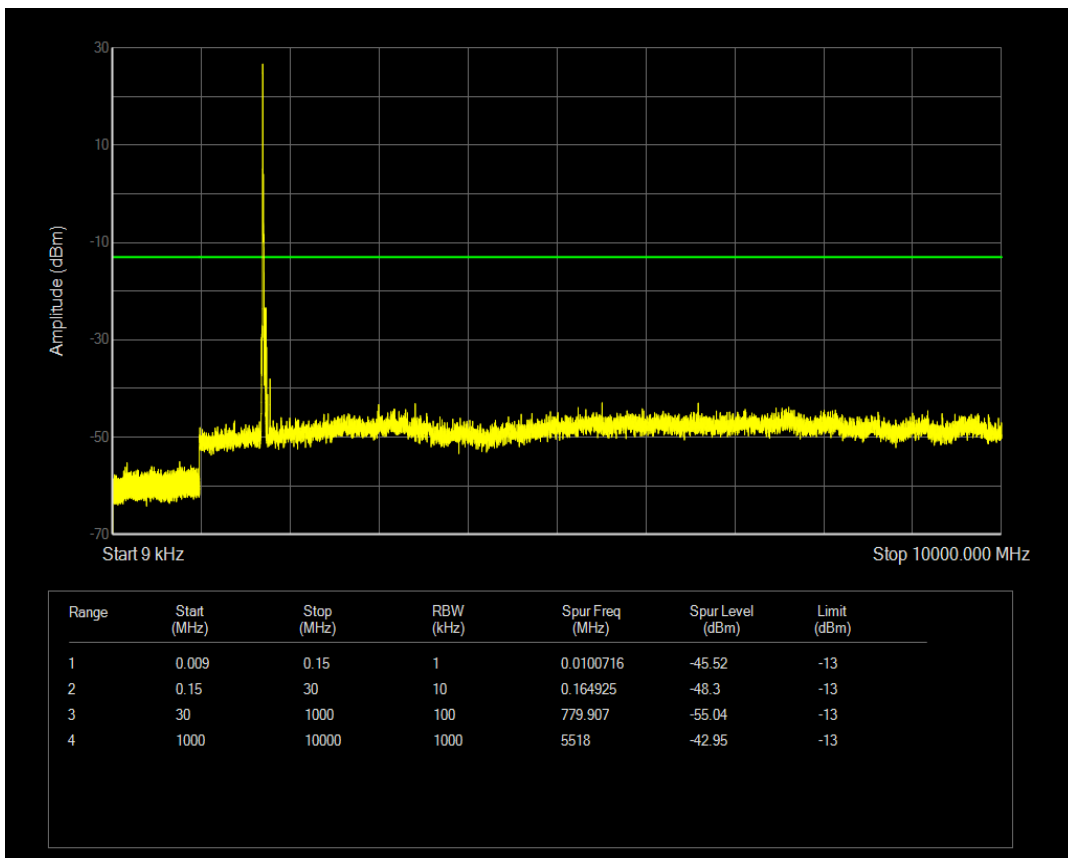

Band4 QAM16 BW=10MHz Channel=20000 RB Size=50 Position=#0

Band4 QPSK BW=10MHz Channel=20175 RB Size=1 Position=#0

Band4 QPSK BW=10MHz Channel=20175 RB Size=50 Position=#0

Band4 QAM16 BW=10MHz Channel=20175 RB Size=1 Position=#0

Band4 QAM16 BW=10MHz Channel=20175 RB Size=50 Position=#0

Band4 QPSK BW=10MHz Channel=20350 RB Size=1 Position=#0

Band4 QPSK BW=10MHz Channel=20350 RB Size=50 Position=#0

Band4 QAM16 BW=10MHz Channel=20350 RB Size=1 Position=#0

Band4 QPSK BW=15MHz Channel=20025 RB Size=1 Position=#0

Band4 QAM16 BW=10MHz Channel=20350 RB Size=50 Position=#0

Band4 QPSK BW=15MHz Channel=20025 RB Size=75 Position=#0

Band4 QAM16 BW=15MHz Channel=20025 RB Size=1 Position=#0