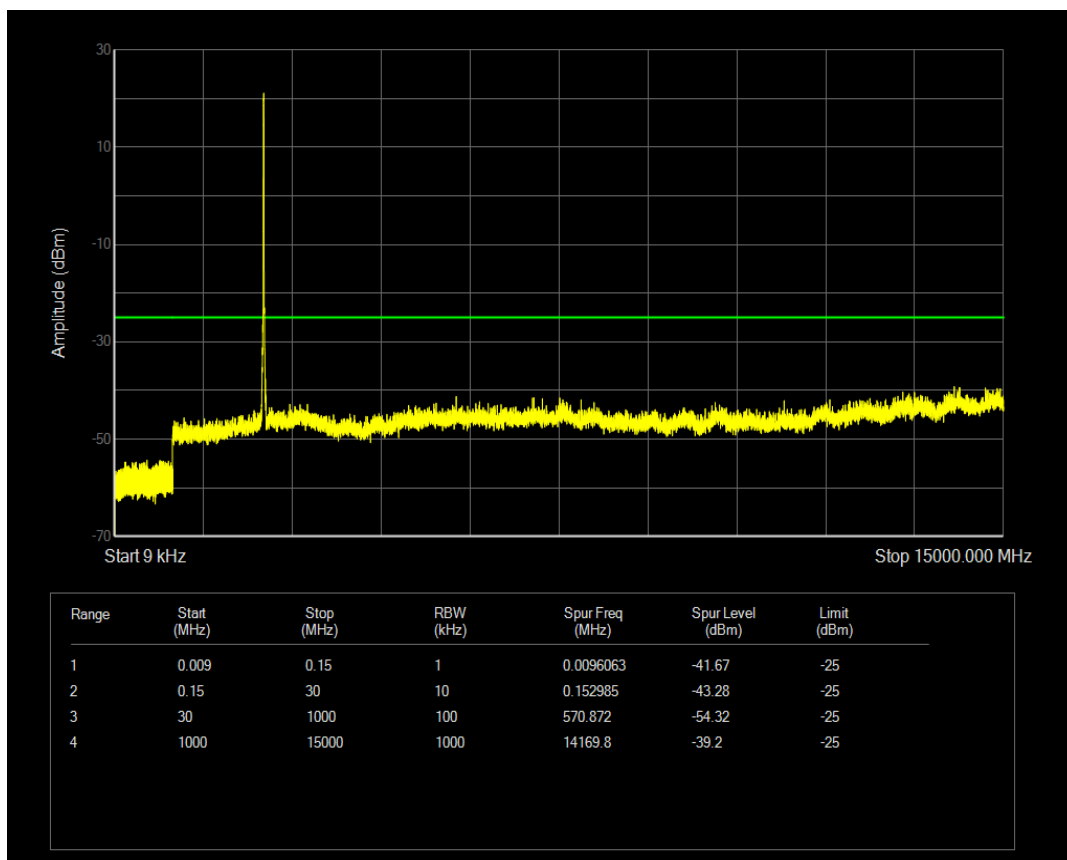

Band7 QAM16 BW=10MHz Channel=20800 RB Size=50 Position=#0

Band7 QPSK BW=10MHz Channel=21100 RB Size=1 Position=#0

Band7 QPSK BW=10MHz Channel=21100 RB Size=50 Position=#0

Band7 QAM16 BW=10MHz Channel=21100 RB Size=1 Position=#0

Band7 QAM16 BW=10MHz Channel=21100 RB Size=50 Position=#0

Band7 QPSK BW=10MHz Channel=21400 RB Size=50 Position=#0

Band7 QPSK BW=10MHz Channel=21400 RB Size=1 Position=#0

Band7 QAM16 BW=10MHz Channel=21400 RB Size=1 Position=#0