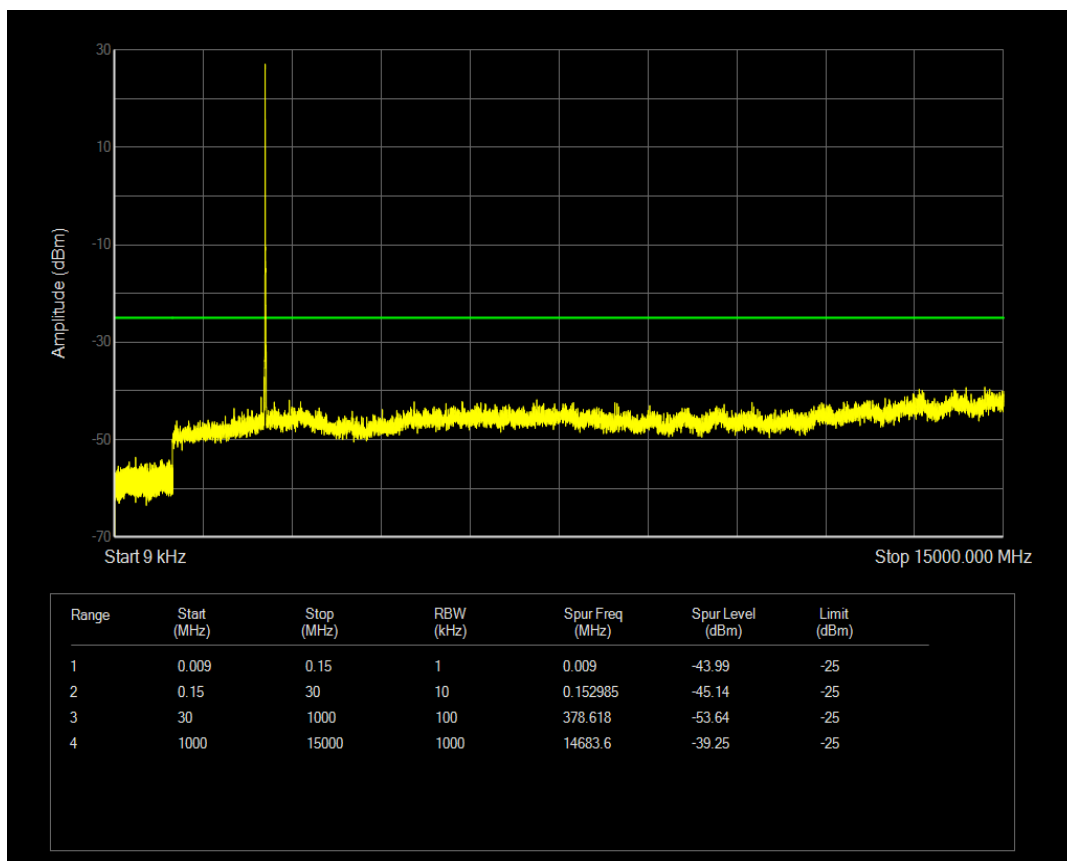

Band7 QAM16 BW=10MHz Channel=21100 RB Size=50 Position=#0

Band7 QPSK BW=10MHz Channel=21400 RB Size=50 Position=#0

Band7 QPSK BW=10MHz Channel=21400 RB Size=1 Position=#0

Band7 QAM16 BW=10MHz Channel=21400 RB Size=1 Position=#0