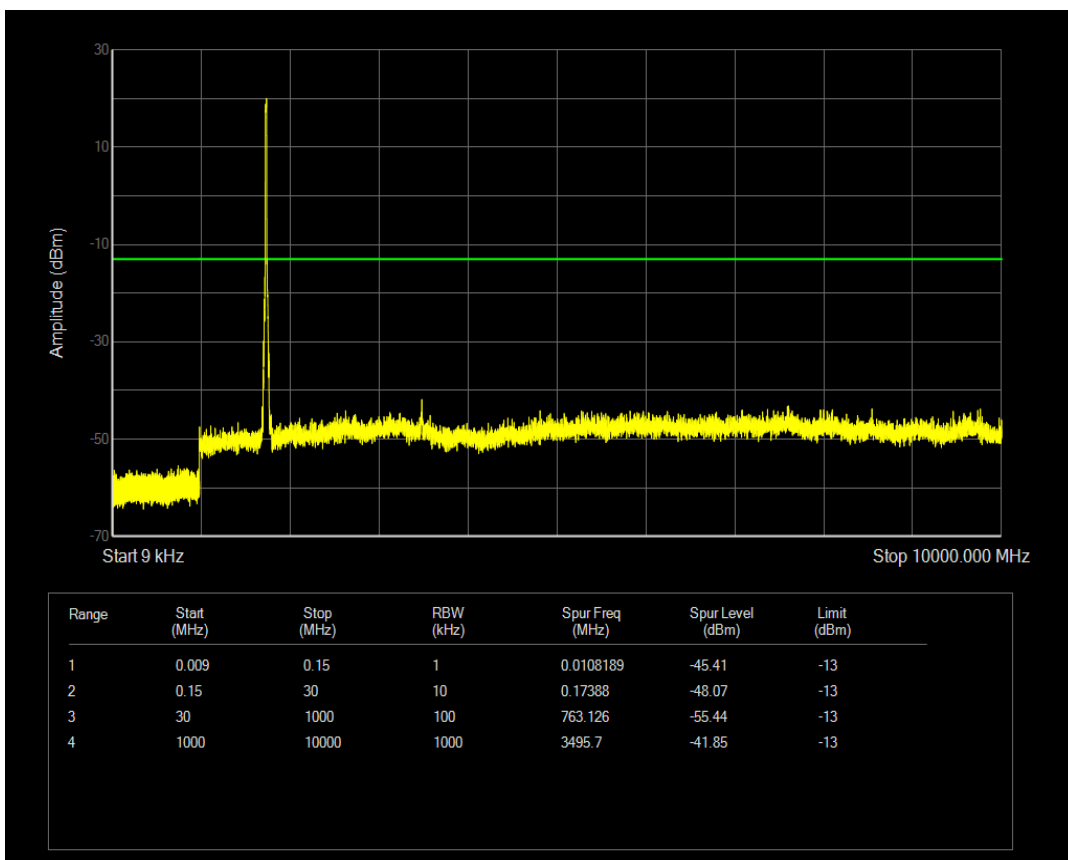

Band4 QPSK BW=15MHz Channel=20025 RB Size=1 Position=#0

Band4 QAM16 BW=10MHz Channel=20350 RB Size=50 Position=#0

Band4 QPSK BW=15MHz Channel=20025 RB Size=75 Position=#0

Band4 QAM16 BW=15MHz Channel=20025 RB Size=1 Position=#0

Band4 QAM16 BW=15MHz Channel=20025 RB Size=75 Position=#0

Band4 QPSK BW=15MHz Channel=20175 RB Size=1 Position=#0

Band4 QAM16 BW=15MHz Channel=20175 RB Size=1 Position=#0

Band4 QPSK BW=15MHz Channel=20175 RB Size=75 Position=#0

Band4 QAM16 BW=15MHz Channel=20175 RB Size=75 Position=#0

Band4 QPSK BW=15MHz Channel=20325 RB Size=1 Position=#0

Band4 QPSK BW=15MHz Channel=20325 RB Size=75 Position=#0

Band4 QAM16 BW=15MHz Channel=20325 RB Size=1 Position=#0