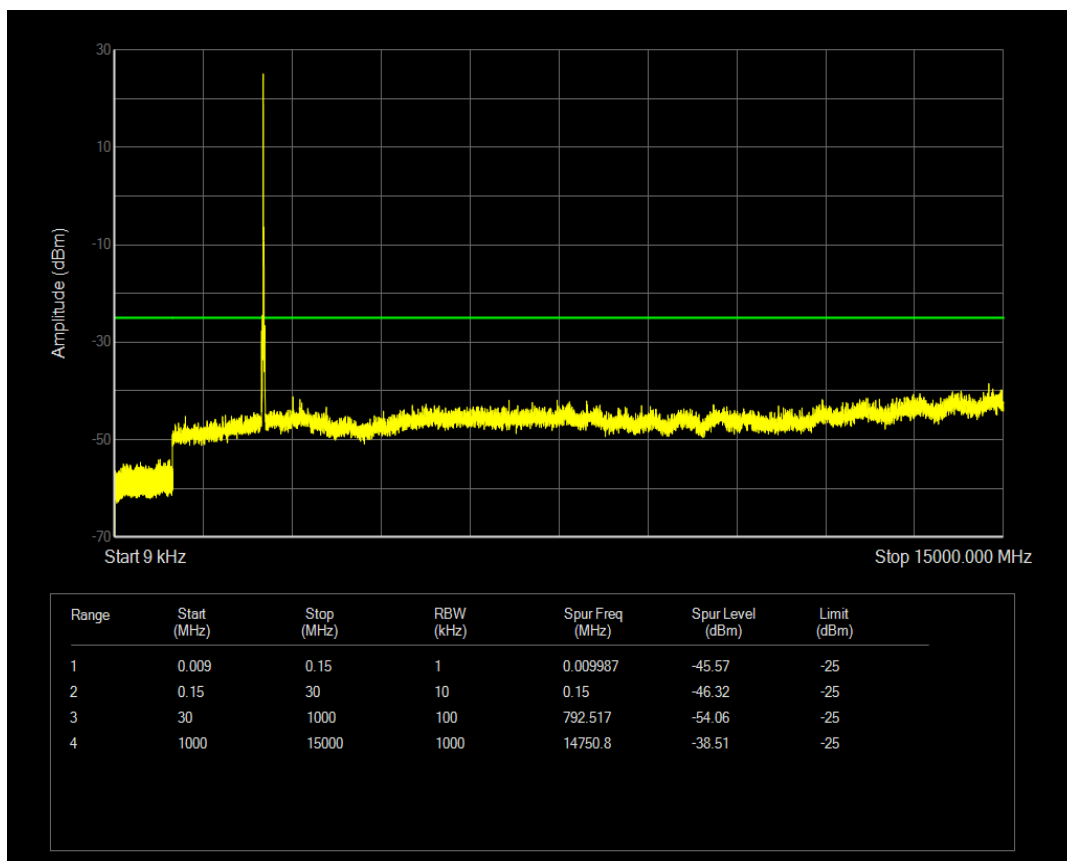

Band7 QAM16 BW=15MHz Channel=20825 RB Size=75 Position=#0

Band7 QPSK BW=15MHz Channel=21100 RB Size=75 Position=#0

Band7 QPSK BW=15MHz Channel=21100 RB Size=1 Position=#0

Band7 QAM16 BW=15MHz Channel=21100 RB Size=1 Position=#0