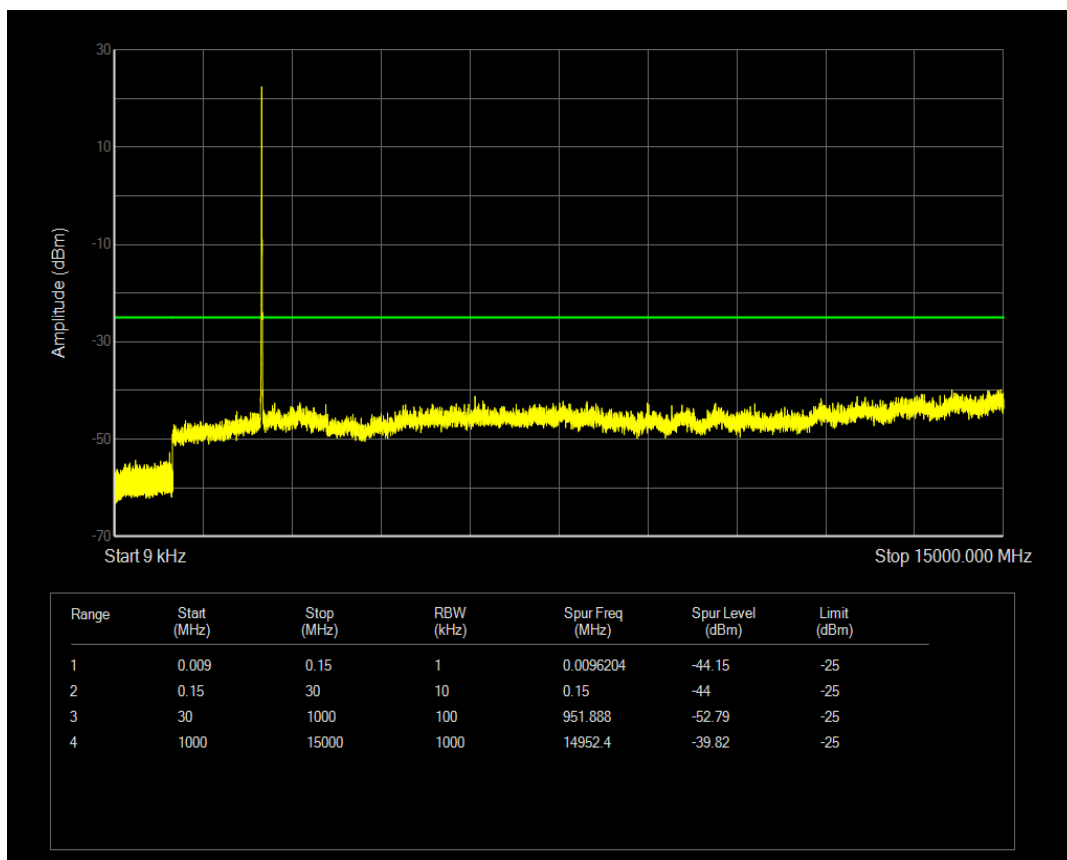

Band7 QPSK BW=5MHz Channel=20775 RB Size=25 Position=#0

Band7 QAM16 BW=5MHz Channel=20775 RB Size=1 Position=#0