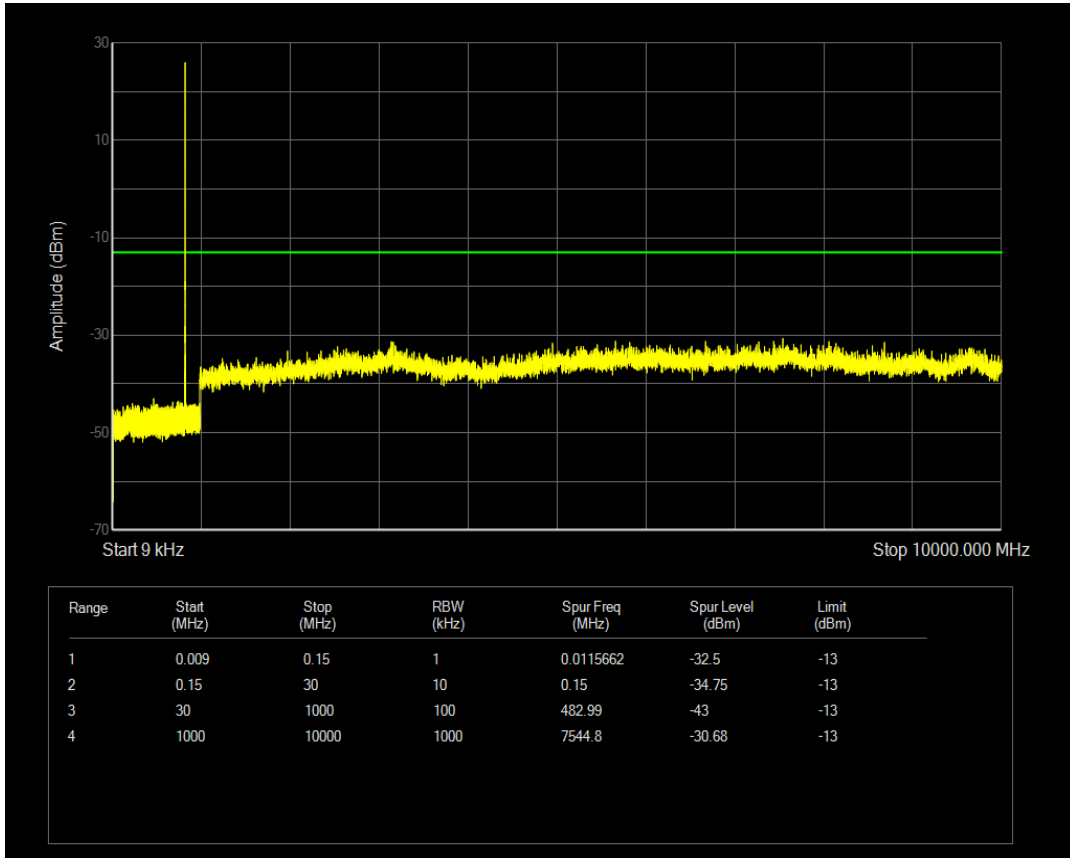

Band5 QPSK BW=1.4MHz Channel=20525 RB Size=1 Position=#0

Band5 QPSK BW=1.4MHz Channel=20525 RB Size=6 Position=#0