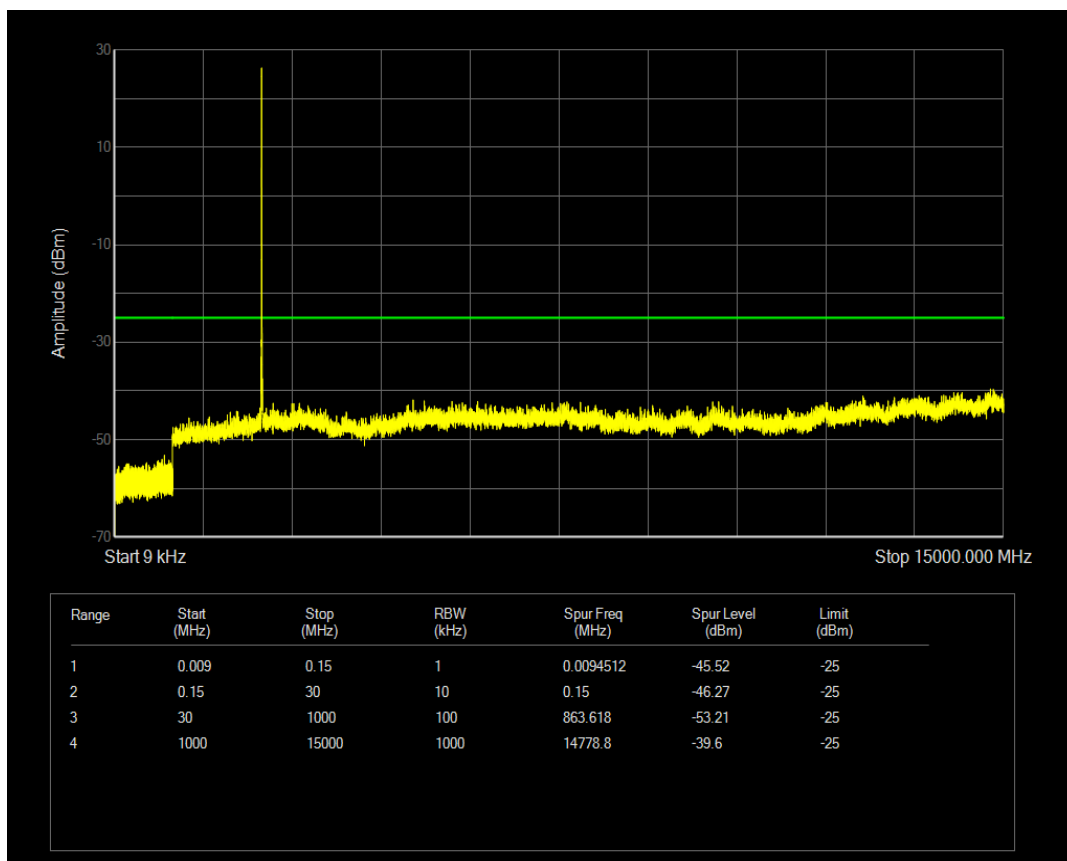

Band5 QAM16 BW=10MHz Channel=20525 RB Size=50 Position=#0

Band5 QPSK BW=10MHz Channel=20600 RB Size=50 Position=#0

Band5 QPSK BW=10MHz Channel=20600 RB Size=1 Position=#0

Band5 QAM16 BW=10MHz Channel=20600 RB Size=1 Position=#0

Band5 QAM16 BW=10MHz Channel=20600 RB Size=50 Position=#0

Band7 QPSK BW=5MHz Channel=20775 RB Size=1 Position=#0

Band7 QPSK BW=5MHz Channel=20775 RB Size=25 Position=#0

Band7 QAM16 BW=5MHz Channel=20775 RB Size=1 Position=#0

Band7 QAM16 BW=5MHz Channel=20775 RB Size=25 Position=#0

Band7 QPSK BW=5MHz Channel=21100 RB Size=1 Position=#0

Band7 QPSK BW=5MHz Channel=21100 RB Size=25 Position=#0

Band7 QAM16 BW=5MHz Channel=21100 RB Size=25 Position=#0