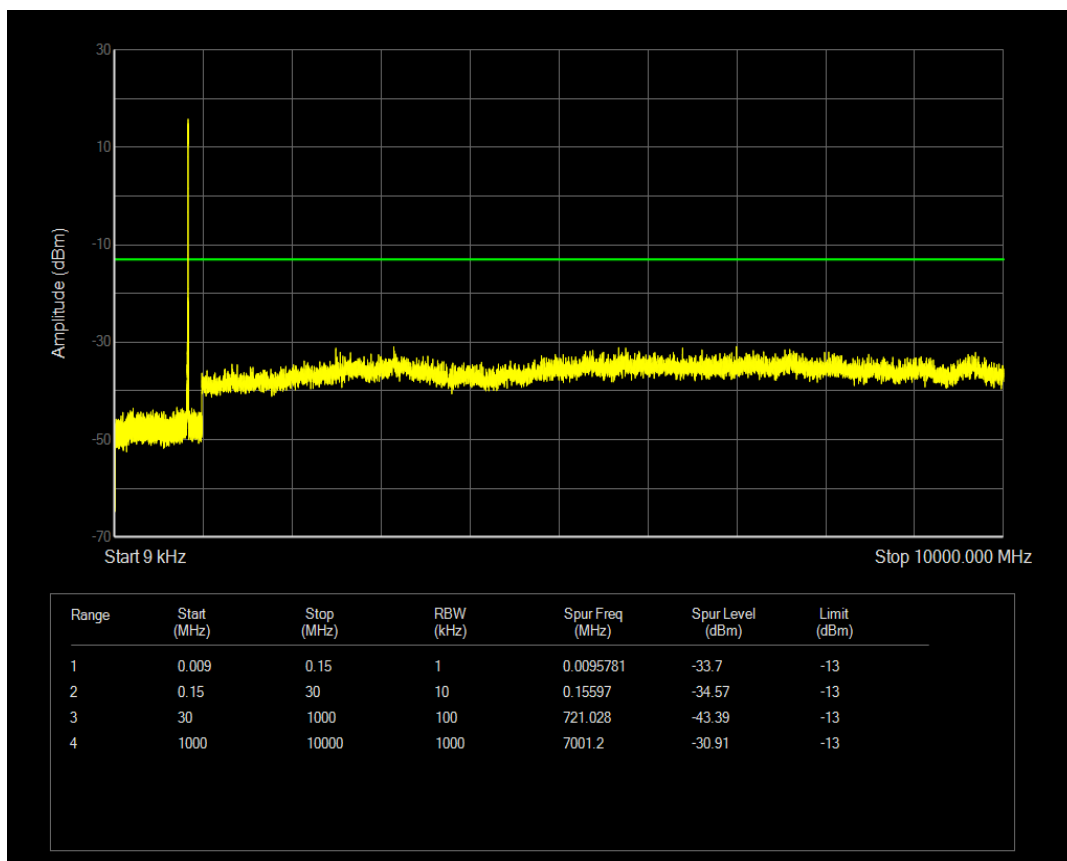

Band5 QAM16 BW=5MHz Channel=20625 RB Size=25 Position=#0

Band5 QPSK BW=10MHz Channel=20450 RB Size=50 Position=#0