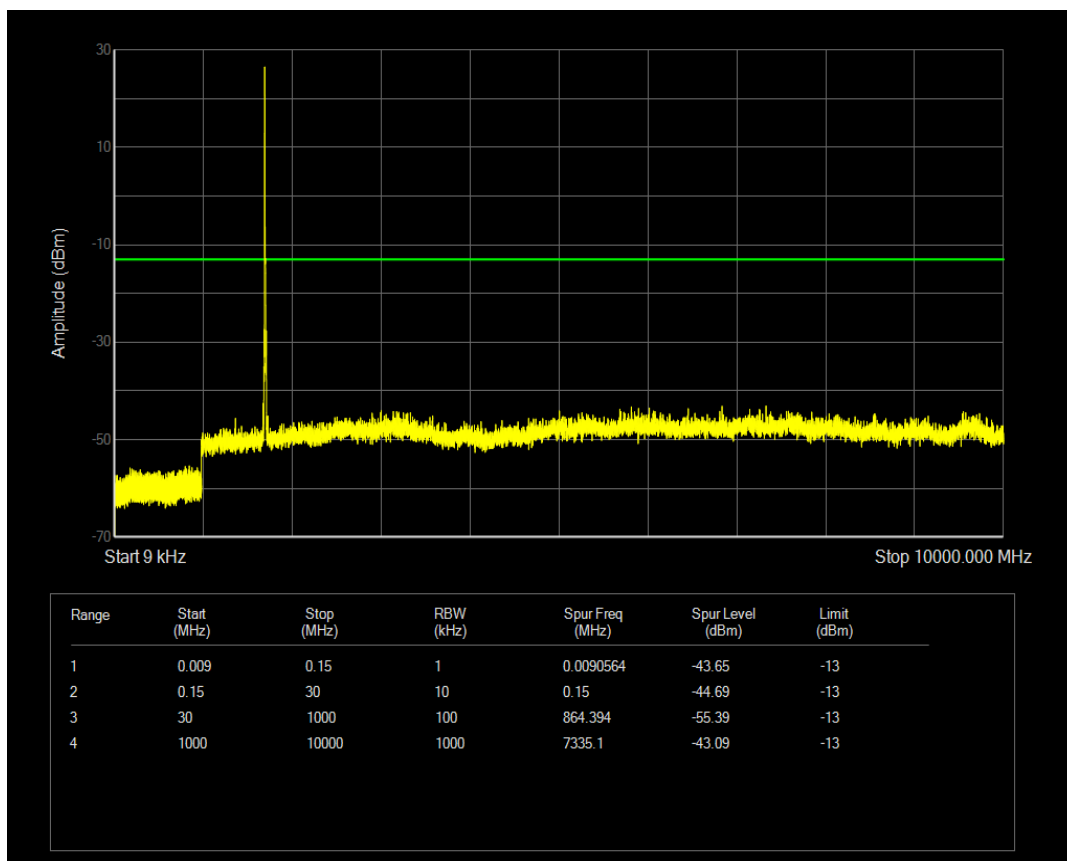

Band4 QAM16 BW=5MHz Channel=20375 RB Size=1 Position=#0

Band4 QPSK BW=10MHz Channel=20000 RB Size=1 Position=#0

Band4 QPSK BW=10MHz Channel=20000 RB Size=50 Position=#0

Band4 QAM16 BW=10MHz Channel=20000 RB Size=1 Position=#0

Band4 QAM16 BW=10MHz Channel=20000 RB Size=50 Position=#0

Band4 QPSK BW=10MHz Channel=20175 RB Size=1 Position=#0

Band4 QPSK BW=10MHz Channel=20175 RB Size=50 Position=#0

Band4 QAM16 BW=10MHz Channel=20175 RB Size=1 Position=#0