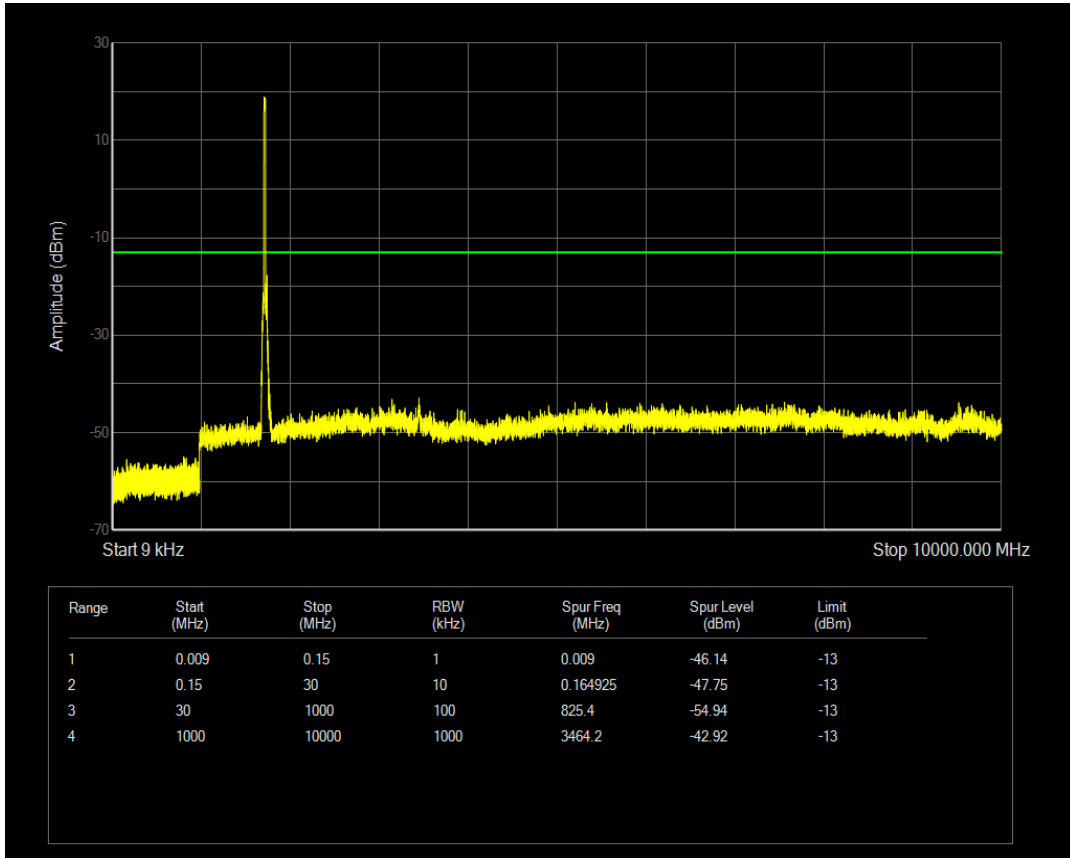

Band4 QAM16 BW=15MHz Channel=20325 RB Size=75 Position=#0

Band4 QPSK BW=20MHz Channel=20050 RB Size=1 Position=#0

Band4 QPSK BW=20MHz Channel=20050 RB Size=100 Position=#0

Band4 QAM16 BW=20MHz Channel=20050 RB Size=1 Position=#0

Band4 QAM16 BW=20MHz Channel=20050 RB Size=100 Position=#0

Band4 QPSK BW=20MHz Channel=20175 RB Size=100 Position=#0

Band4 QPSK BW=20MHz Channel=20175 RB Size=1 Position=#0

Band4 QAM16 BW=20MHz Channel=20175 RB Size=1 Position=#0