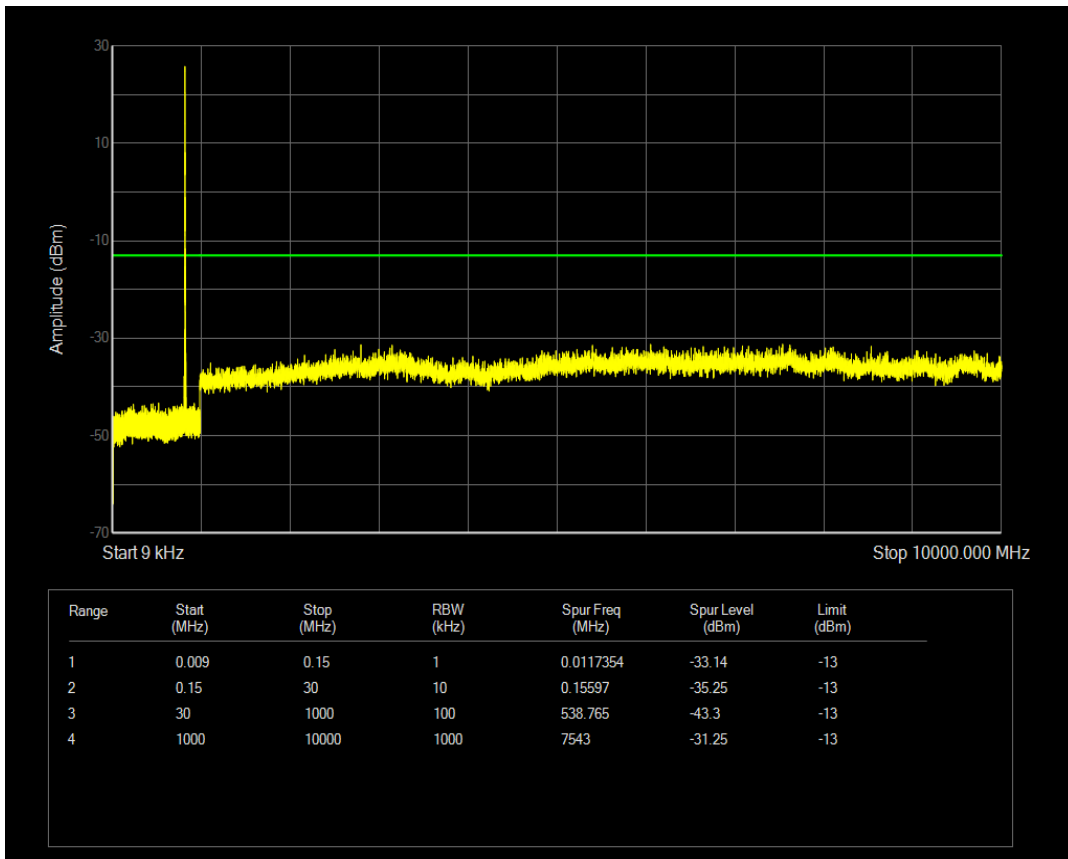

Band5 QPSK BW=5MHz Channel=20525 RB Size=1 Position=#0

Band5 QPSK BW=5MHz Channel=20525 RB Size=25 Position=#0