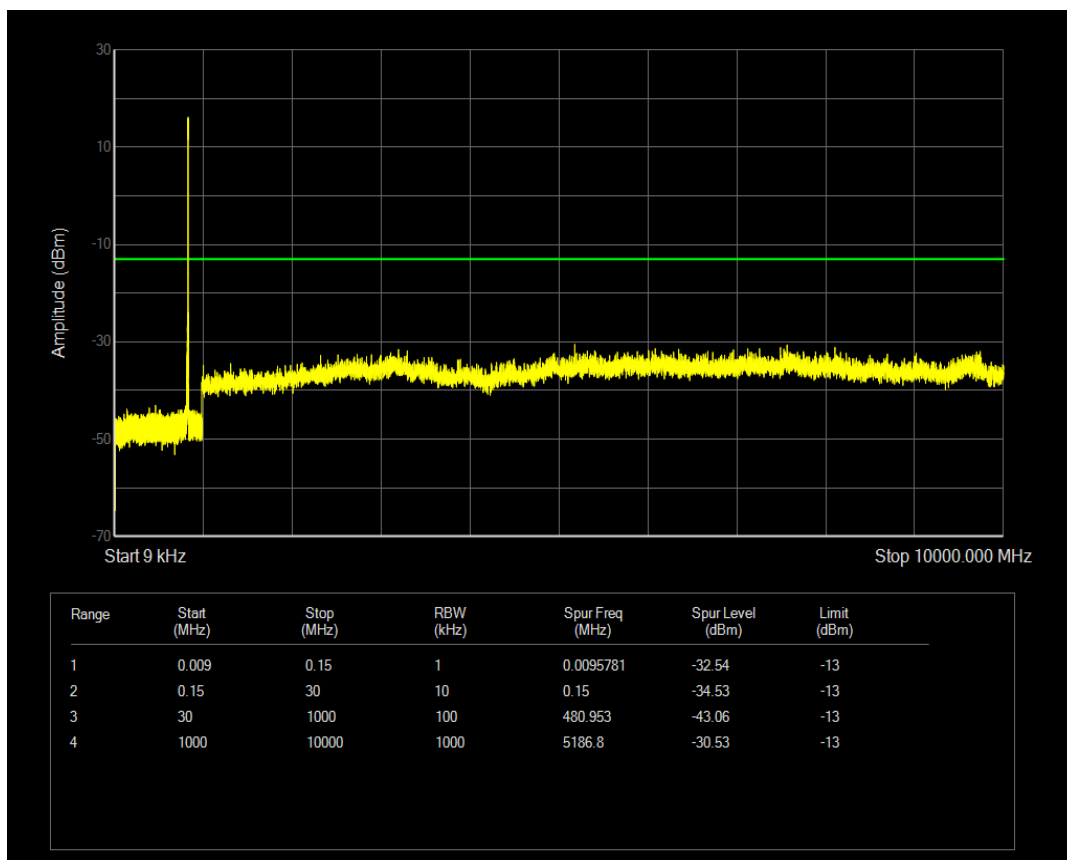

Band5 QPSK BW=5MHz Channel=20625 RB Size=25 Position=#0

Band5 QAM16 BW=5MHz Channel=20625 RB Size=1 Position=#0