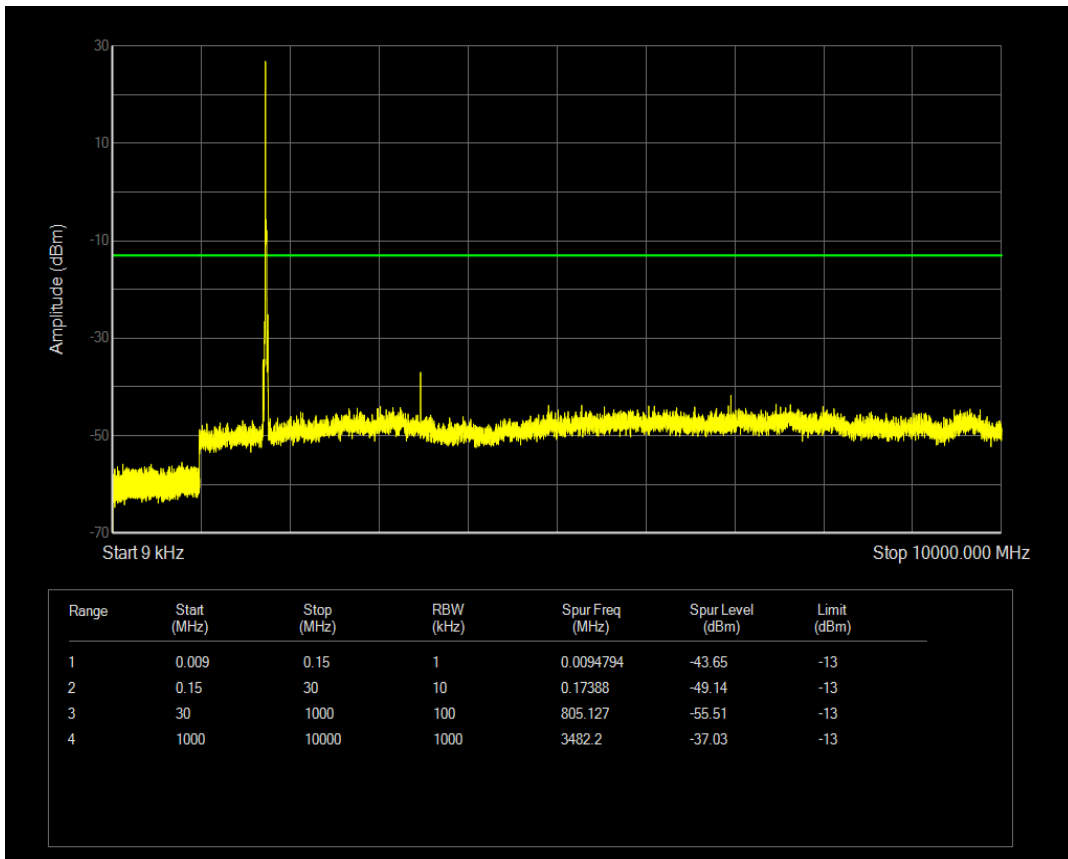

Band4 QPSK BW=15MHz Channel=20025 RB Size=1 Position=#0

Band4 QAM16 BW=10MHz Channel=20350 RB Size=50 Position=#0

Band4 QPSK BW=15MHz Channel=20025 RB Size=75 Position=#0

Band4 QAM16 BW=15MHz Channel=20025 RB Size=1 Position=#0

Band4 QAM16 BW=15MHz Channel=20025 RB Size=75 Position=#0

Band4 QPSK BW=15MHz Channel=20175 RB Size=1 Position=#0

Band4 QAM16 BW=15MHz Channel=20175 RB Size=1 Position=#0

Band4 QPSK BW=15MHz Channel=20175 RB Size=75 Position=#0

Band4 QAM16 BW=15MHz Channel=20175 RB Size=75 Position=#0

Band4 QPSK BW=15MHz Channel=20325 RB Size=1 Position=#0

Band4 QPSK BW=15MHz Channel=20325 RB Size=75 Position=#0

Band4 QAM16 BW=15MHz Channel=20325 RB Size=1 Position=#0