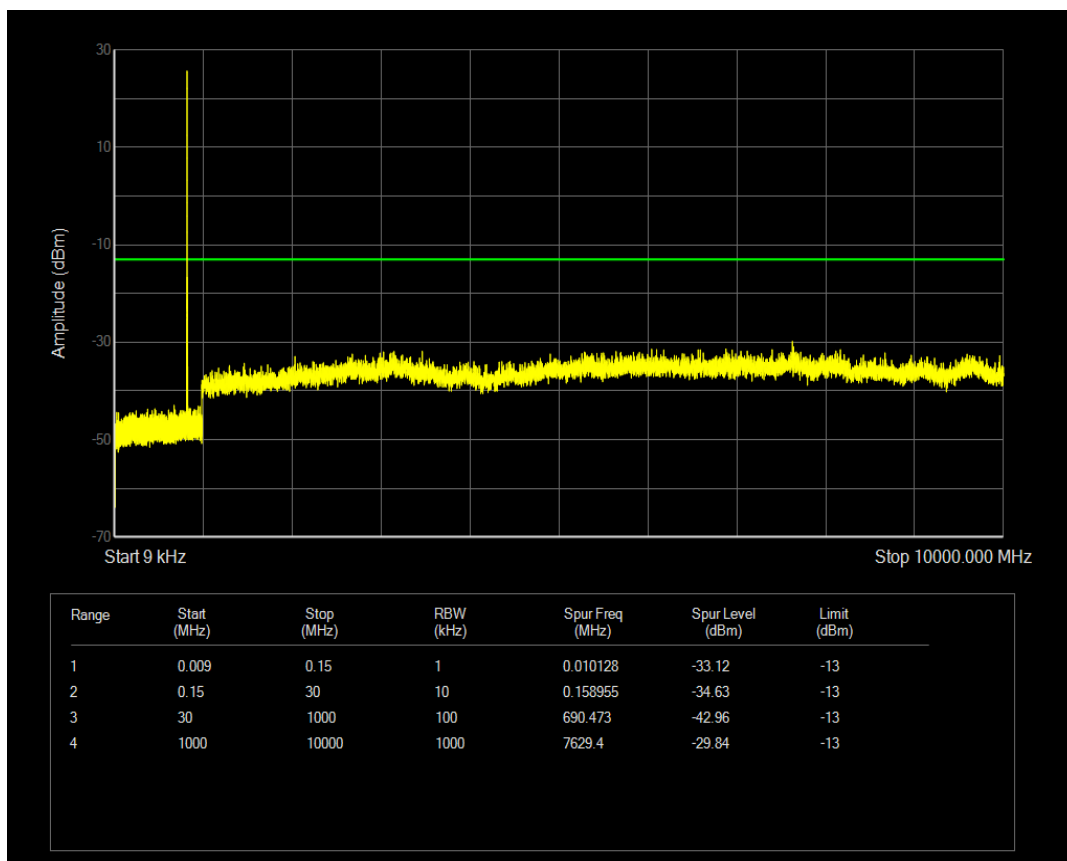

Band5 QAM16 BW=3MHz Channel=20415 RB Size=15 Position=#0

Band5 QPSK BW=3MHz Channel=20525 RB Size=1 Position=#0

Band5 QPSK BW=3MHz Channel=20525 RB Size=15 Position=#0

Band5 QAM16 BW=3MHz Channel=20525 RB Size=1 Position=#0