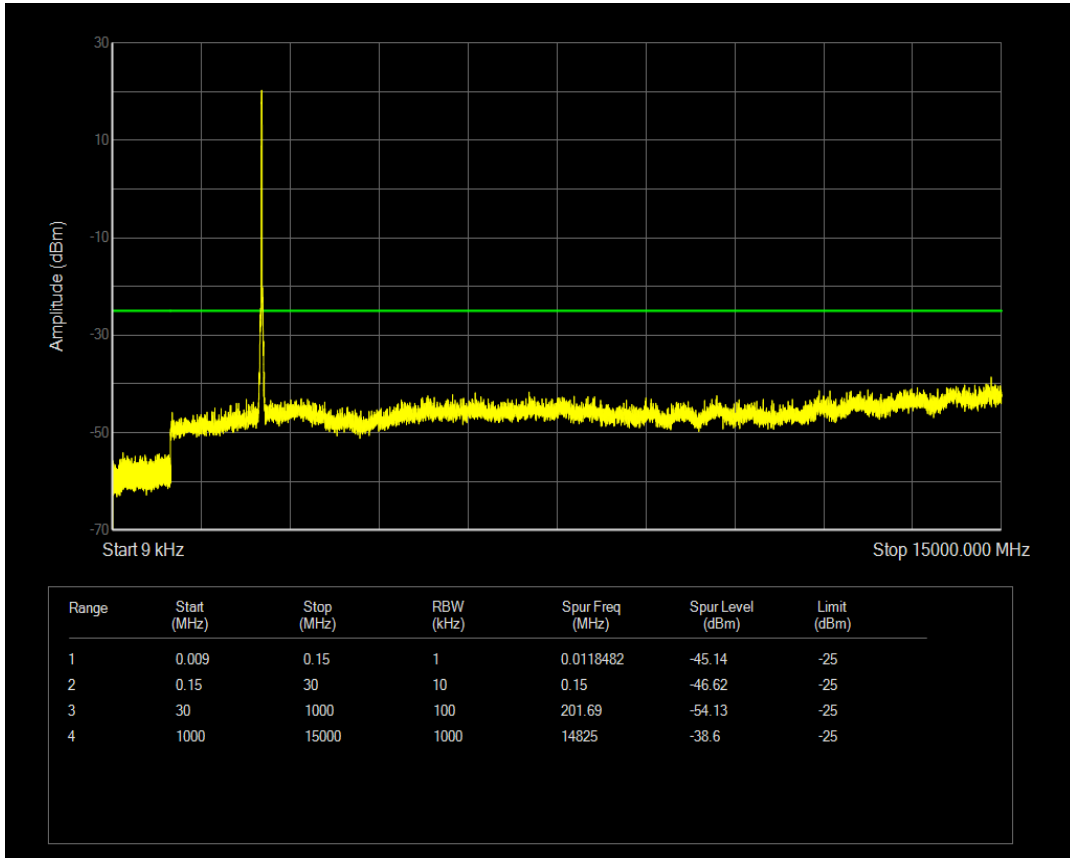

Band7 QPSK BW=15MHz Channel=21100 RB Size=75 Position=#0

Band7 QPSK BW=15MHz Channel=21100 RB Size=1 Position=#0