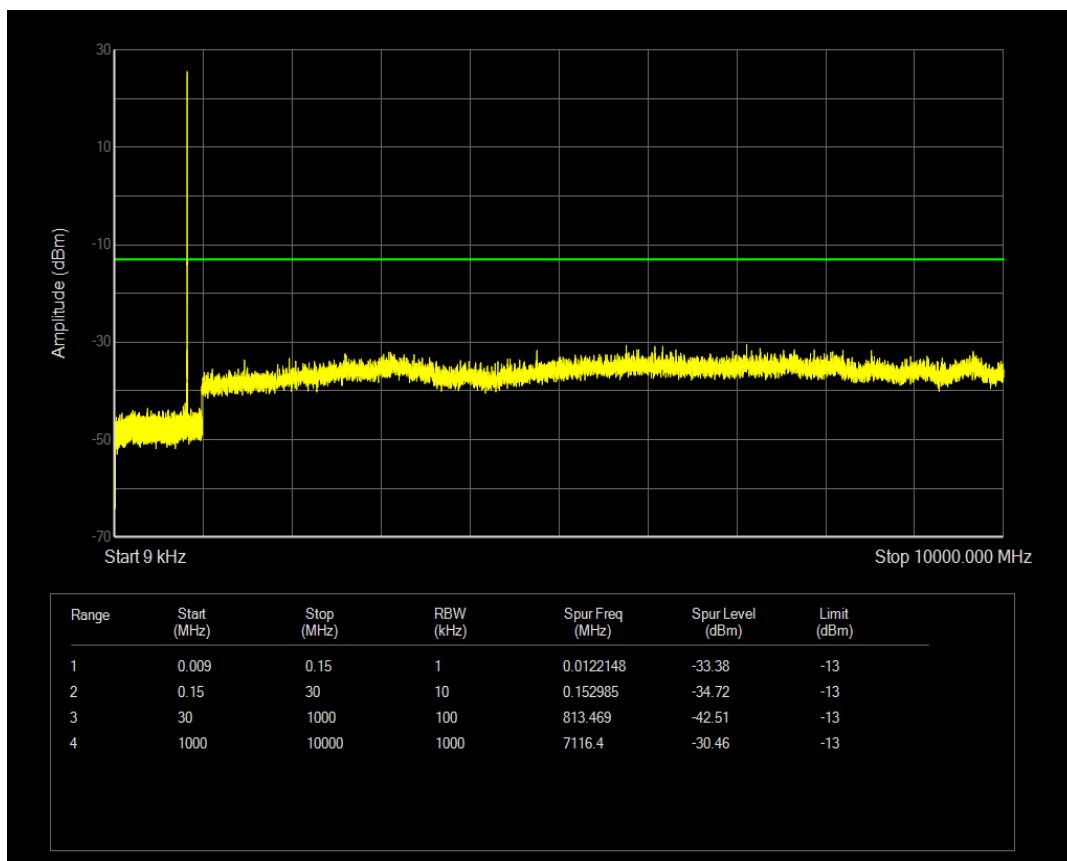

Band5 QAM16 BW=1.4MHz Channel=20407 RB Size=6 Position=#0

Band5 QPSK BW=1.4MHz Channel=20525 RB Size=1 Position=#0

Band5 QPSK BW=1.4MHz Channel=20525 RB Size=6 Position=#0

Band5 QAM16 BW=1.4MHz Channel=20525 RB Size=1 Position=#0