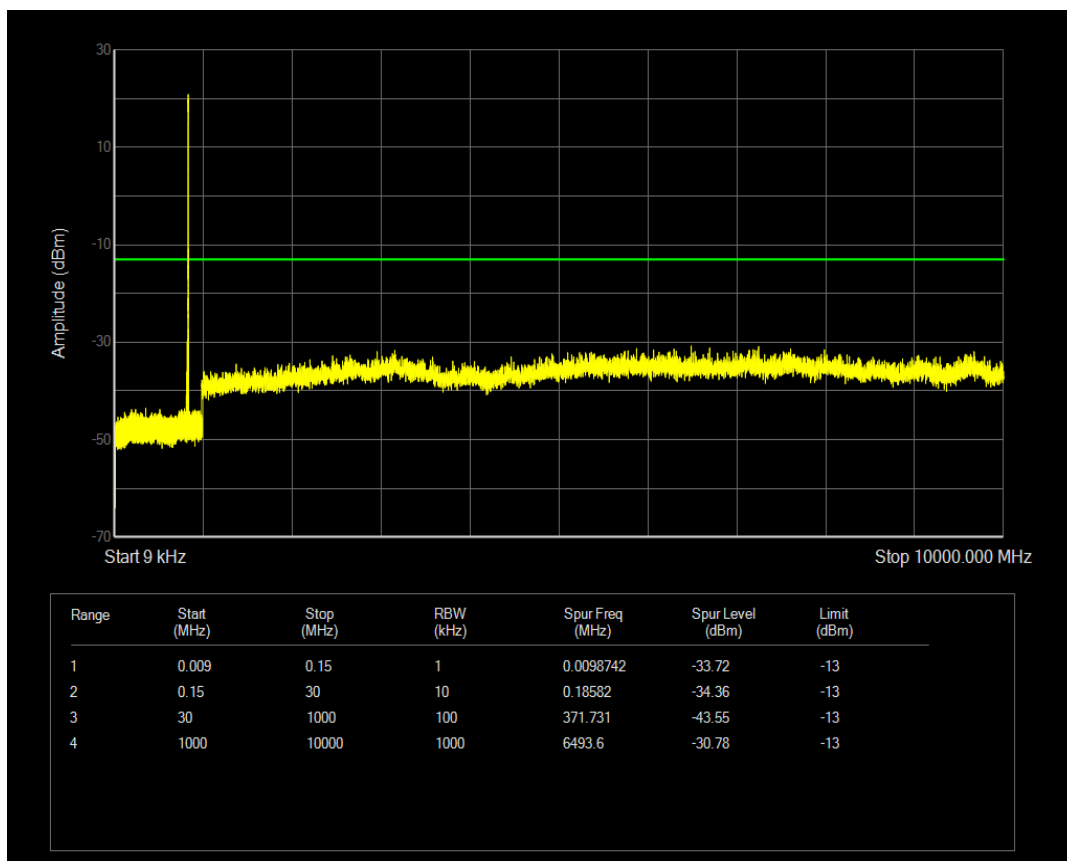

Band5 QAM16 BW=1.4MHz Channel=20525 RB Size=6 Position=#0

Band5 QPSK BW=1.4MHz Channel=20643 RB Size=1 Position=#0

Band5 QAM16 BW=1.4MHz Channel=20643 RB Size=1 Position=#0

Band5 QPSK BW=1.4MHz Channel=20643 RB Size=6 Position=#0