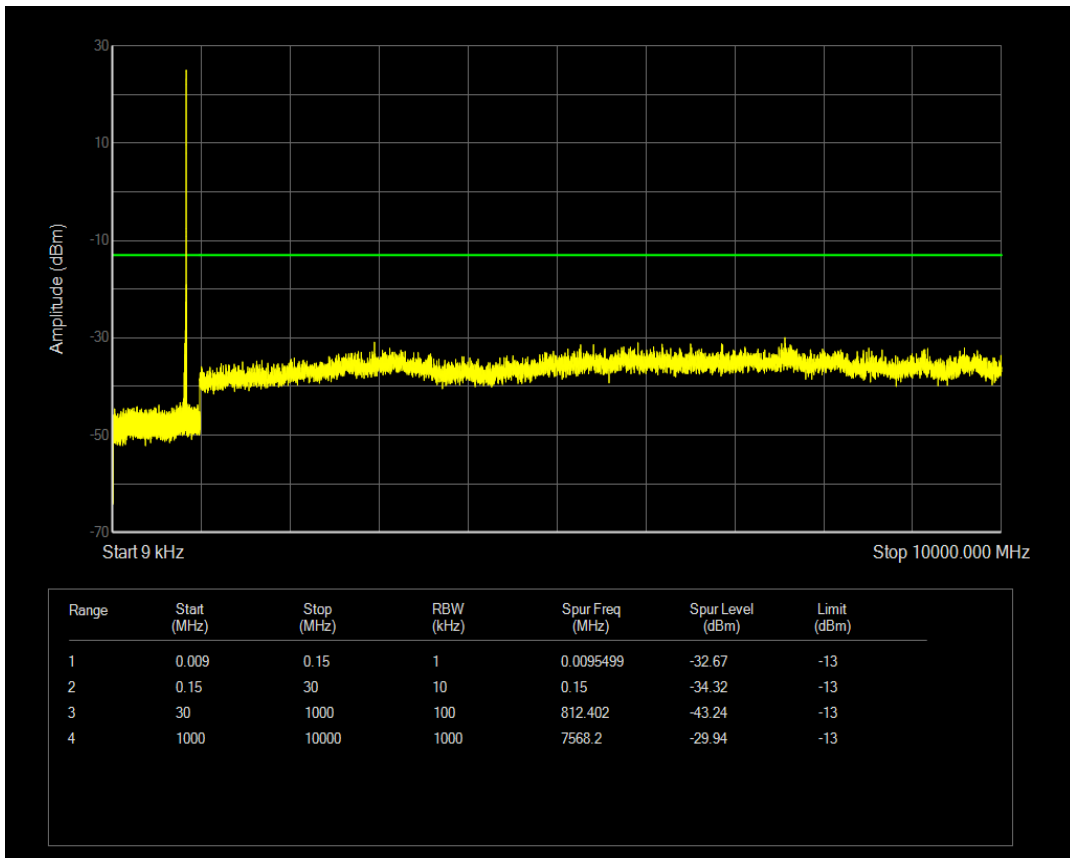

Band5 QAM16 BW=1.4MHz Channel=20643 RB Size=1 Position=#0

Band5 QPSK BW=1.4MHz Channel=20643 RB Size=6 Position=#0