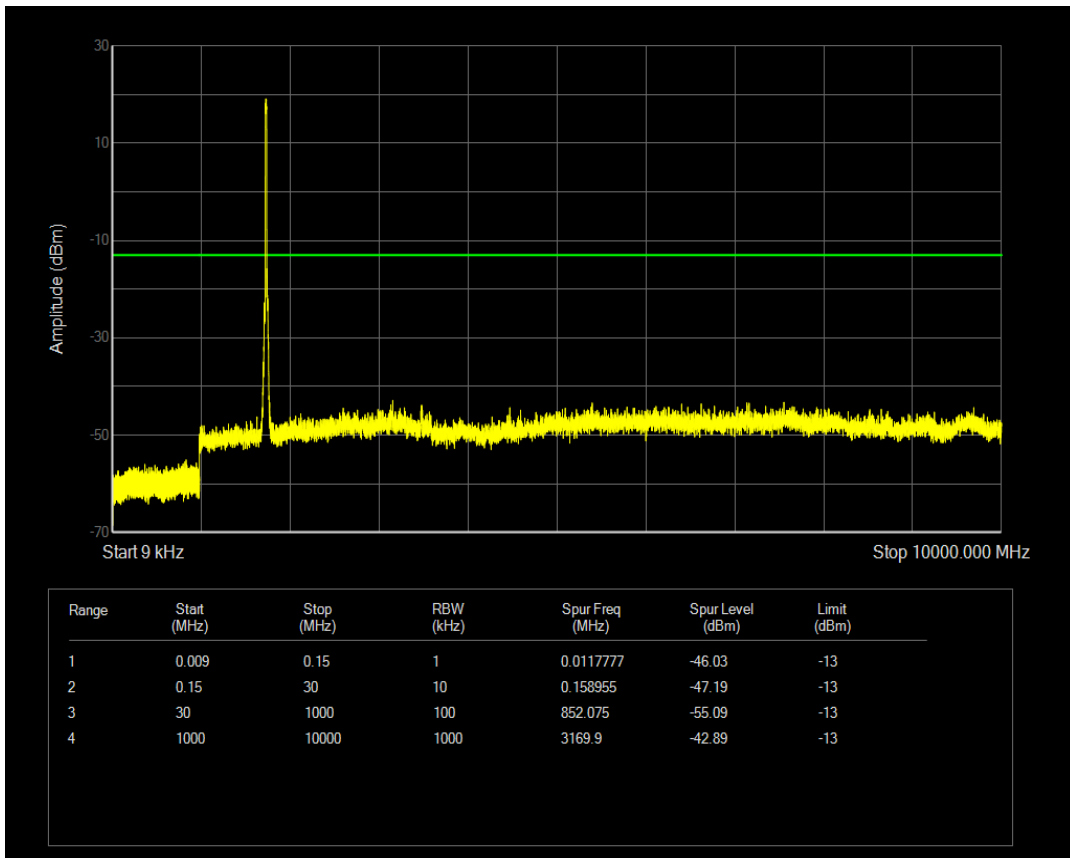

Band4 QAM16 BW=15MHz Channel=20175 RB Size=75 Position=#0

Band4 QPSK BW=15MHz Channel=20325 RB Size=1 Position=#0

Band4 QPSK BW=15MHz Channel=20325 RB Size=75 Position=#0

Band4 QAM16 BW=15MHz Channel=20325 RB Size=1 Position=#0

Band4 QAM16 BW=15MHz Channel=20325 RB Size=75 Position=#0

Band4 QPSK BW=20MHz Channel=20050 RB Size=1 Position=#0

Band4 QPSK BW=20MHz Channel=20050 RB Size=100 Position=#0

Band4 QAM16 BW=20MHz Channel=20050 RB Size=1 Position=#0