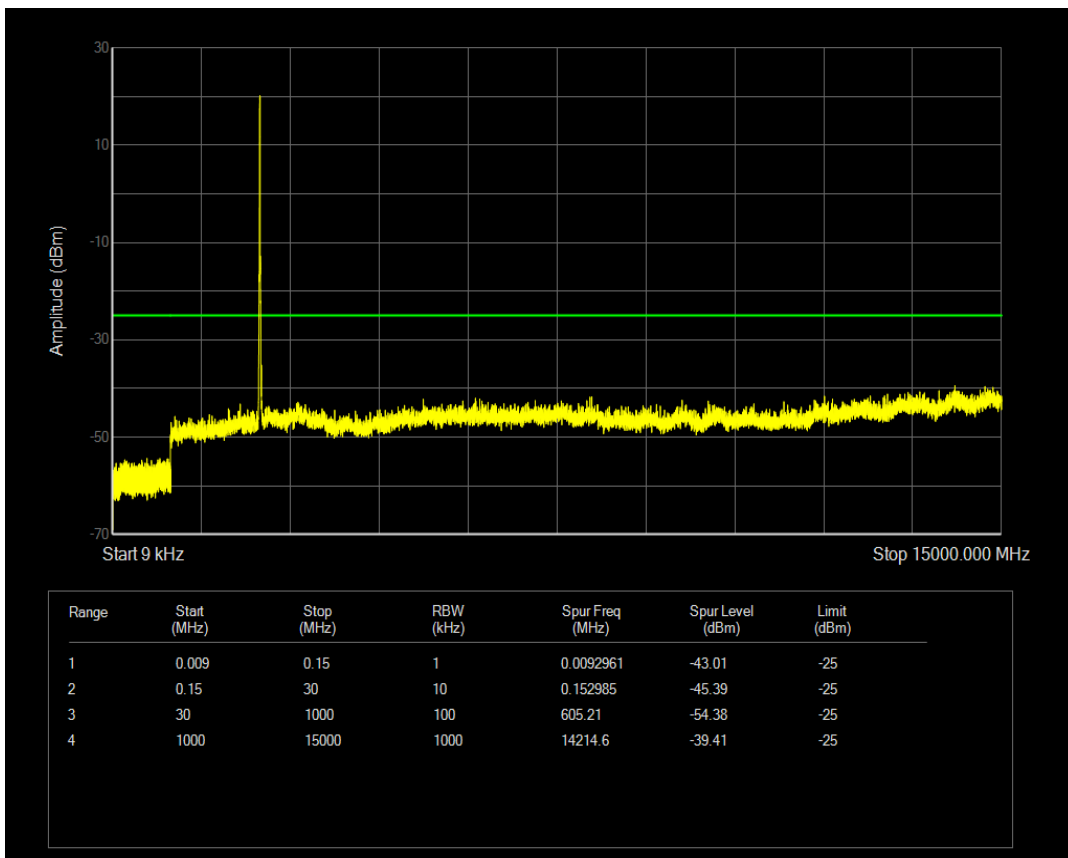

Band7 QAM16 BW=5MHz Channel=21425 RB Size=25 Position=#0

Band7 QPSK BW=10MHz Channel=20800 RB Size=50 Position=#0

Band7 QPSK BW=10MHz Channel=20800 RB Size=1 Position=#0

Band7 QAM16 BW=10MHz Channel=20800 RB Size=1 Position=#0

Band7 QAM16 BW=10MHz Channel=20800 RB Size=50 Position=#0

Band7 QPSK BW=10MHz Channel=21100 RB Size=1 Position=#0

Band7 QPSK BW=10MHz Channel=21100 RB Size=50 Position=#0

Band7 QAM16 BW=10MHz Channel=21100 RB Size=1 Position=#0