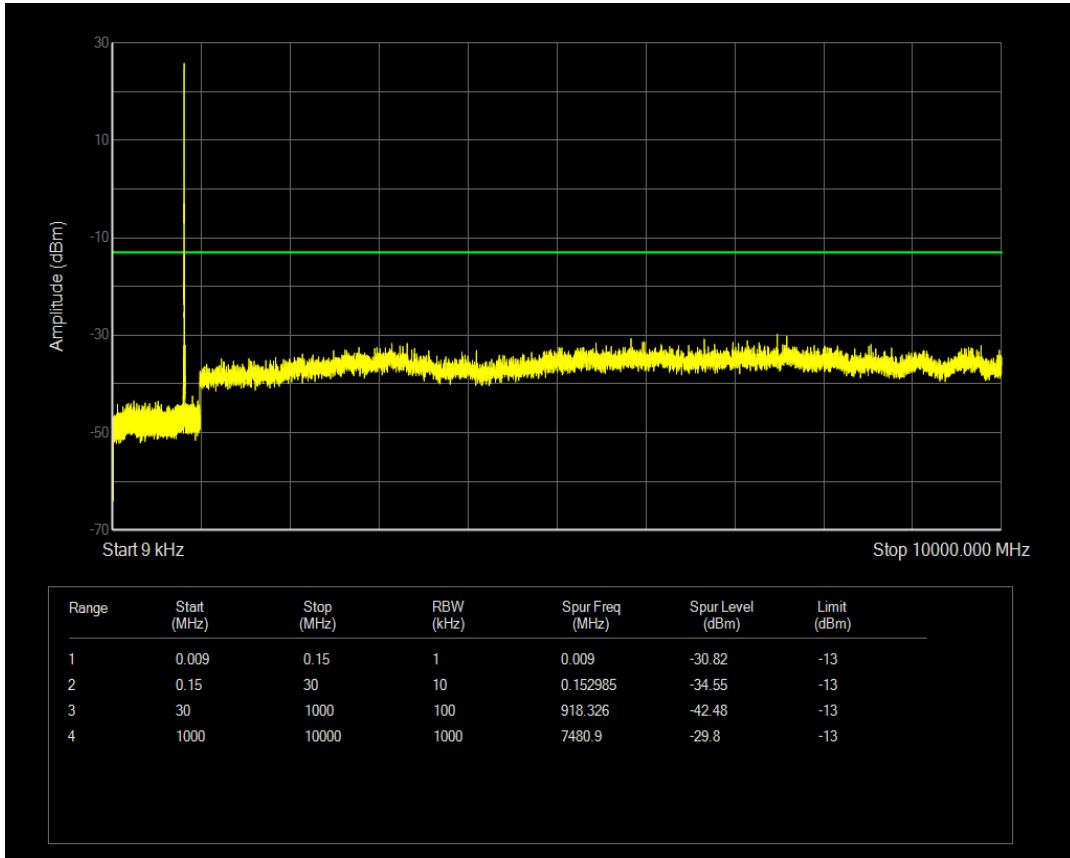

Band5 QAM16 BW=3MHz Channel=20635 RB Size=1 Position=#0

Band5 QPSK BW=5MHz Channel=20425 RB Size=1 Position=#0

Band5 QPSK BW=5MHz Channel=20425 RB Size=25 Position=#0

Band5 QAM16 BW=5MHz Channel=20425 RB Size=1 Position=#0