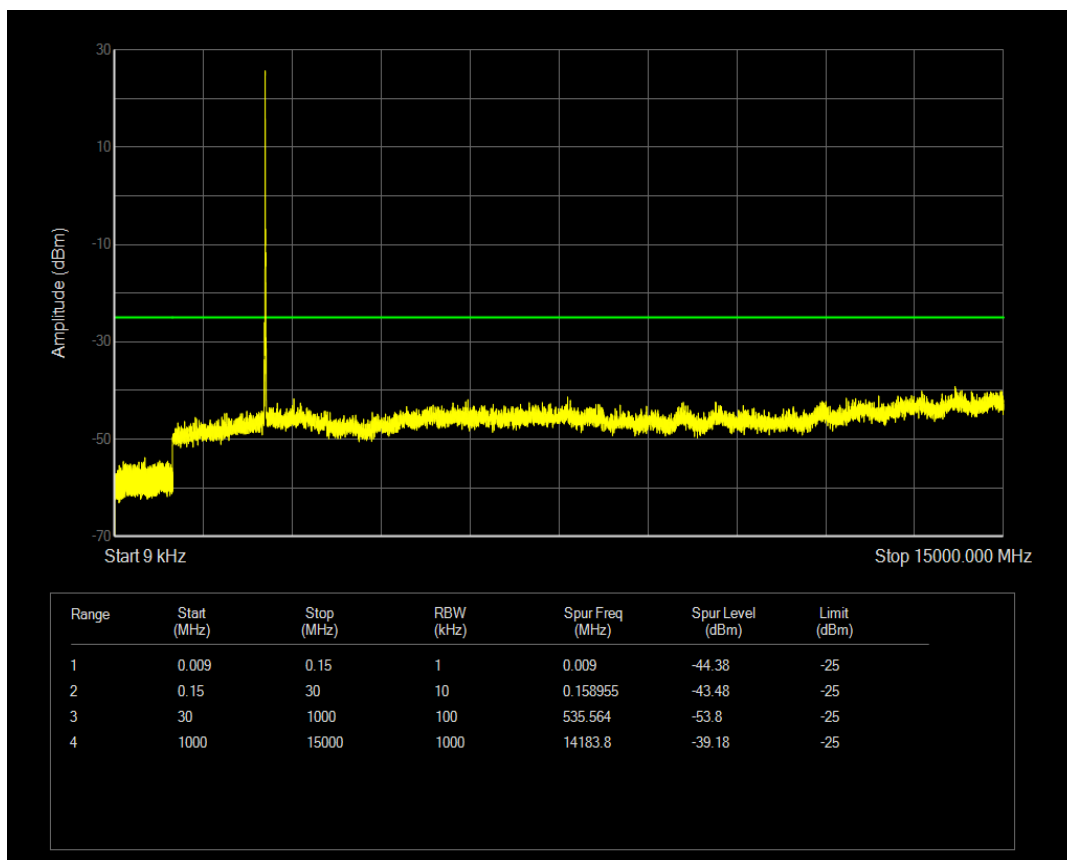

Band7 QPSK BW=10MHz Channel=21400 RB Size=1 Position=#0

Band7 QAM16 BW=10MHz Channel=21400 RB Size=1 Position=#0