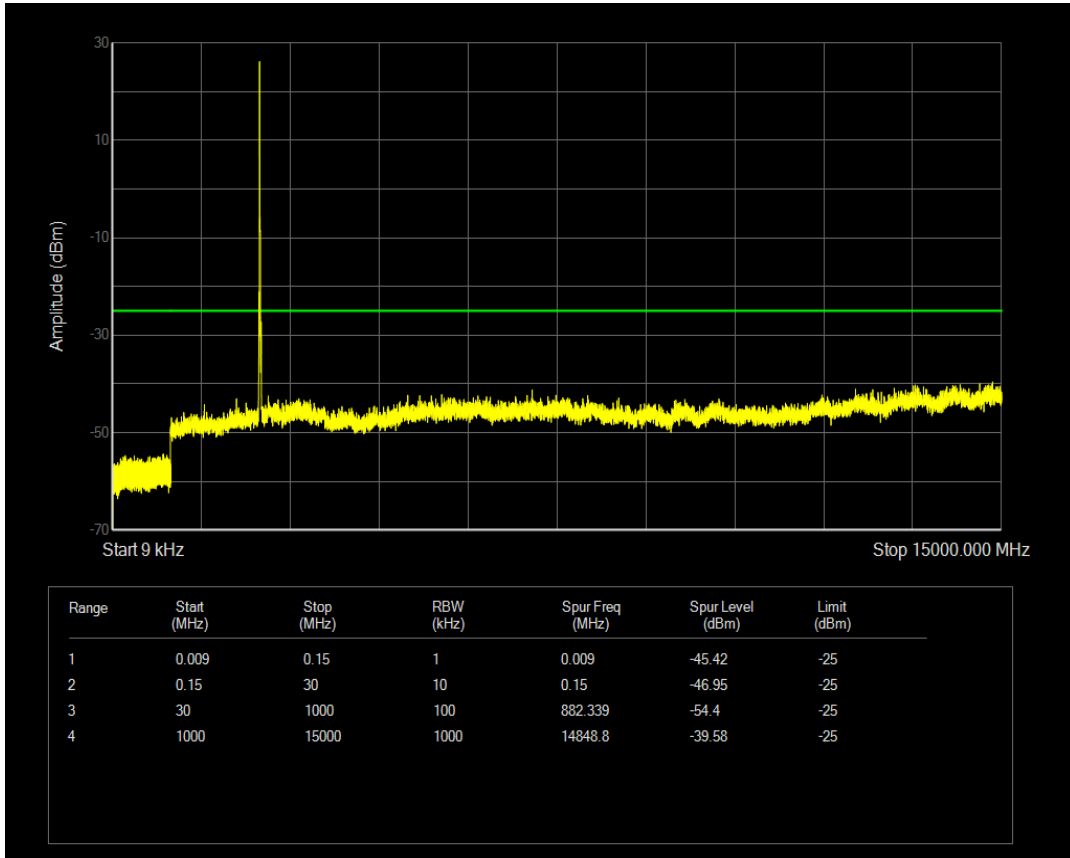

Band7 QPSK BW=15MHz Channel=20825 RB Size=1 Position=#0

Band7 QAM16 BW=10MHz Channel=21400 RB Size=50 Position=#0

Band7 QPSK BW=15MHz Channel=20825 RB Size=75 Position=#0

Band7 QAM16 BW=15MHz Channel=20825 RB Size=1 Position=#0