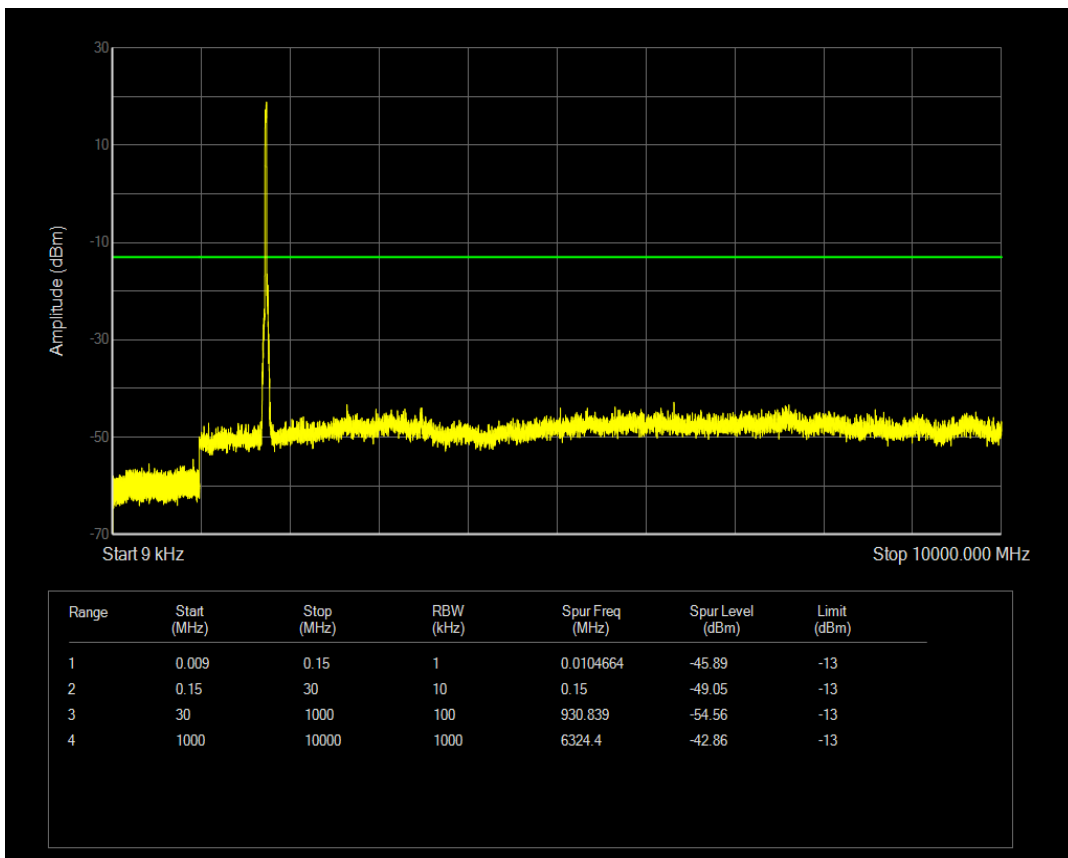

Band4 QAM16 BW=20MHz Channel=20175 RB Size=100 Position=#0

Band4 QPSK BW=20MHz Channel=20300 RB Size=1 Position=#0

Band4 QAM16 BW=20MHz Channel=20300 RB Size=1 Position=#0

Band4 QPSK BW=20MHz Channel=20300 RB Size=100 Position=#0

Band4 QAM16 BW=20MHz Channel=20300 RB Size=100 Position=#0

Band5 QPSK BW=1.4MHz Channel=20407 RB Size=1 Position=#0

Band5 QAM16 BW=1.4MHz Channel=20407 RB Size=1 Position=#0

Band5 QPSK BW=1.4MHz Channel=20407 RB Size=6 Position=#0