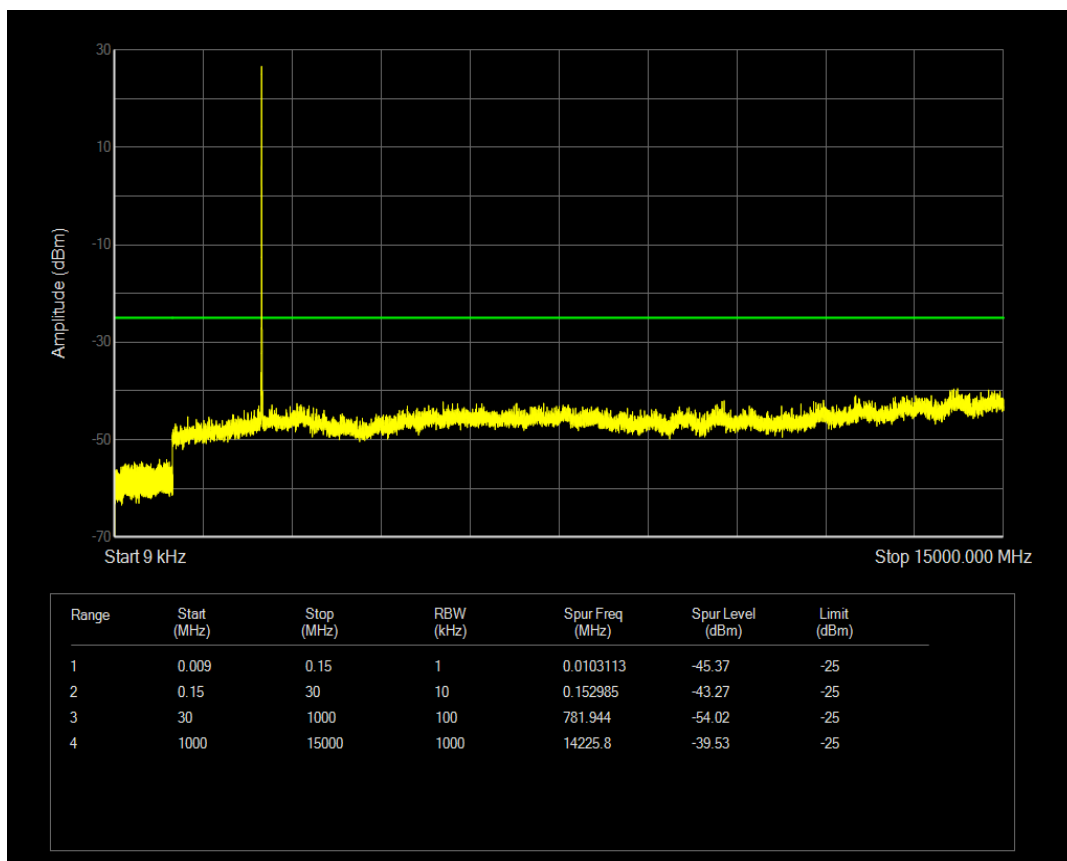

Band5 QAM16 BW=10MHz Channel=20525 RB Size=50 Position=#0

Band5 QPSK BW=10MHz Channel=20600 RB Size=50 Position=#0

Band5 QPSK BW=10MHz Channel=20600 RB Size=1 Position=#0

Band5 QAM16 BW=10MHz Channel=20600 RB Size=1 Position=#0

Band5 QAM16 BW=10MHz Channel=20600 RB Size=50 Position=#0

Band7 QPSK BW=5MHz Channel=20775 RB Size=1 Position=#0

Band7 QPSK BW=5MHz Channel=20775 RB Size=25 Position=#0

Band7 QAM16 BW=5MHz Channel=20775 RB Size=1 Position=#0