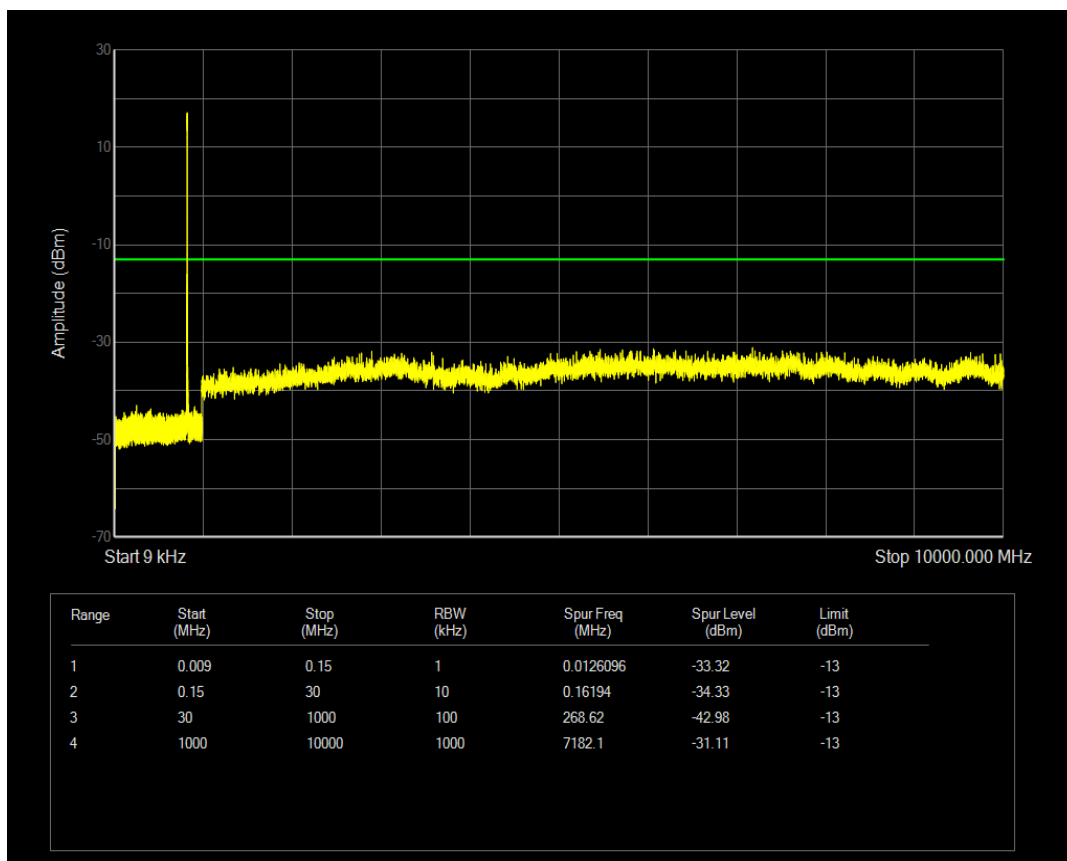

Band5 QAM16 BW=3MHz Channel=20525 RB Size=15 Position=#0

Band5 QPSK BW=3MHz Channel=20635 RB Size=15 Position=#0