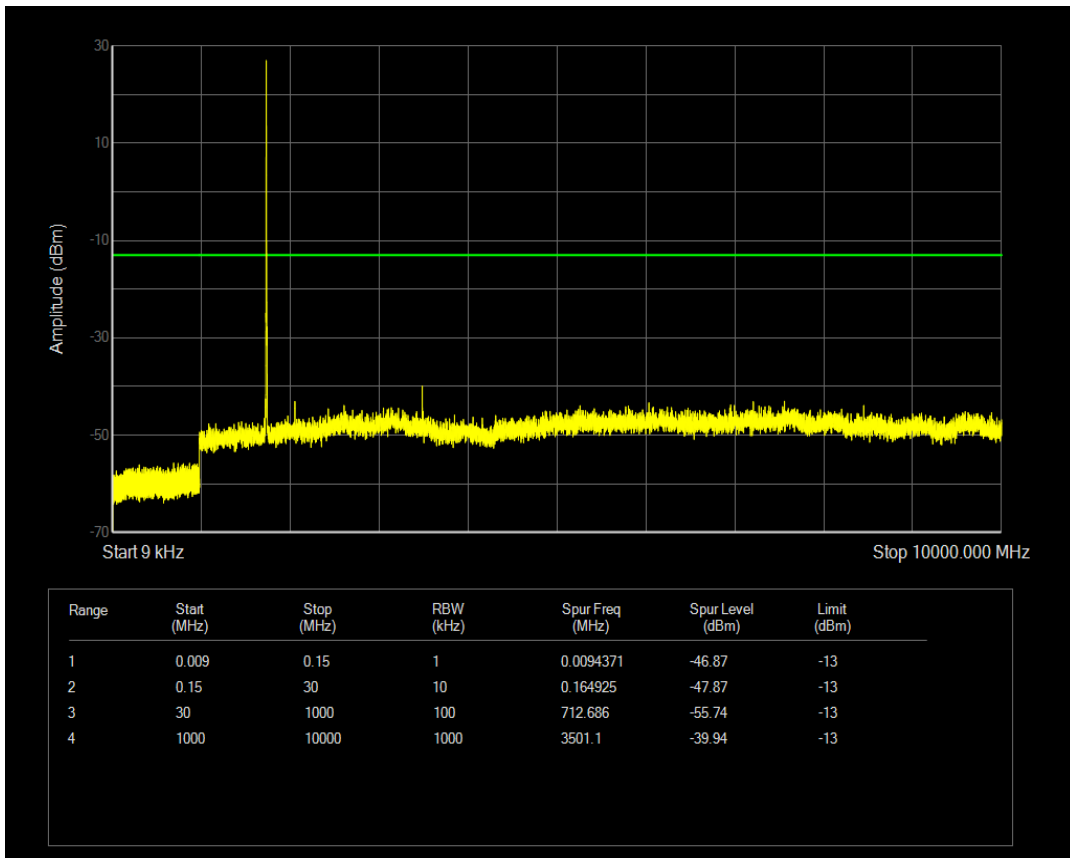

Band4 QAM16 BW=5MHz Channel=20375 RB Size=1 Position=#0

Band4 QPSK BW=10MHz Channel=20000 RB Size=1 Position=#0

Band4 QPSK BW=10MHz Channel=20000 RB Size=50 Position=#0

Band4 QAM16 BW=10MHz Channel=20000 RB Size=1 Position=#0

Band4 QAM16 BW=10MHz Channel=20000 RB Size=50 Position=#0

Band4 QPSK BW=10MHz Channel=20175 RB Size=1 Position=#0

Band4 QPSK BW=10MHz Channel=20175 RB Size=50 Position=#0

Band4 QAM16 BW=10MHz Channel=20175 RB Size=1 Position=#0