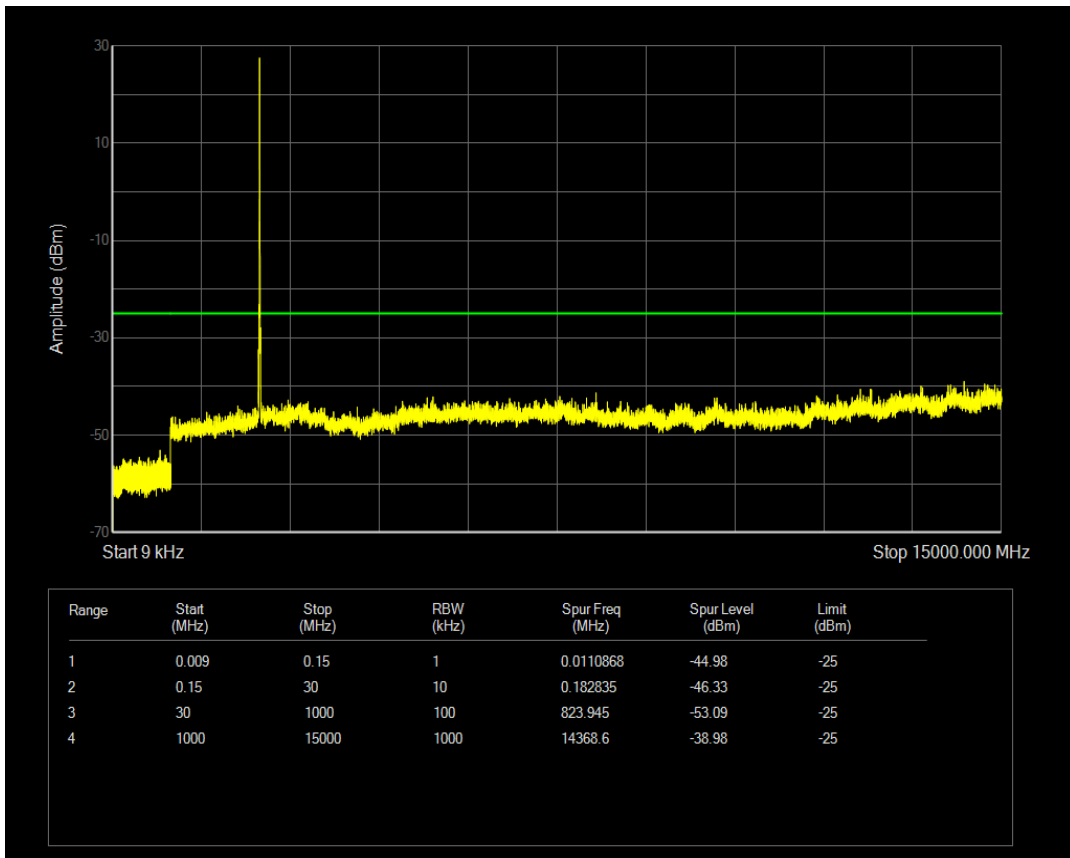

Band7 QAM16 BW=5MHz Channel=21100 RB Size=1 Position=#0

Band7 QPSK BW=5MHz Channel=21425 RB Size=1 Position=#0

Band7 QPSK BW=5MHz Channel=21425 RB Size=25 Position=#0

Band7 QAM16 BW=5MHz Channel=21425 RB Size=1 Position=#0

Band7 QAM16 BW=5MHz Channel=21425 RB Size=25 Position=#0

Band7 QPSK BW=10MHz Channel=20800 RB Size=50 Position=#0

Band7 QPSK BW=10MHz Channel=20800 RB Size=1 Position=#0

Band7 QAM16 BW=10MHz Channel=20800 RB Size=1 Position=#0