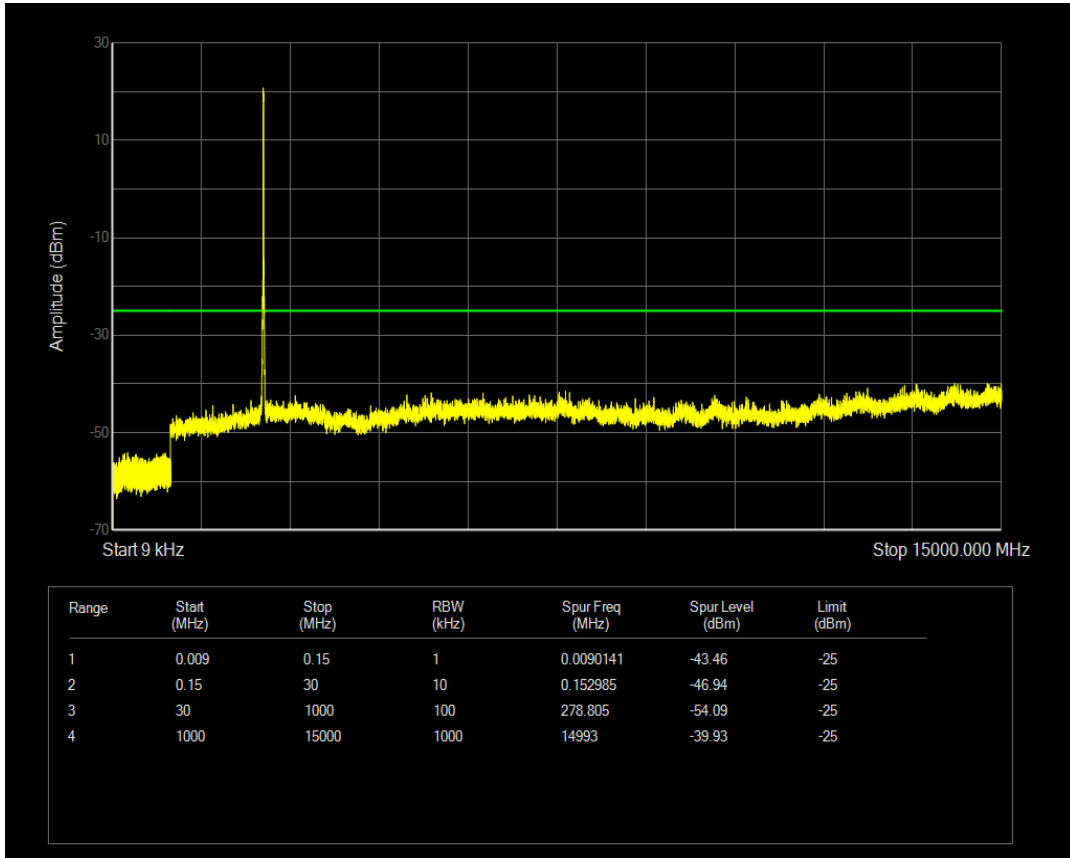

Band7 QAM16 BW=10MHz Channel=21400 RB Size=50 Position=#0

Band7 QPSK BW=15MHz Channel=20825 RB Size=75 Position=#0