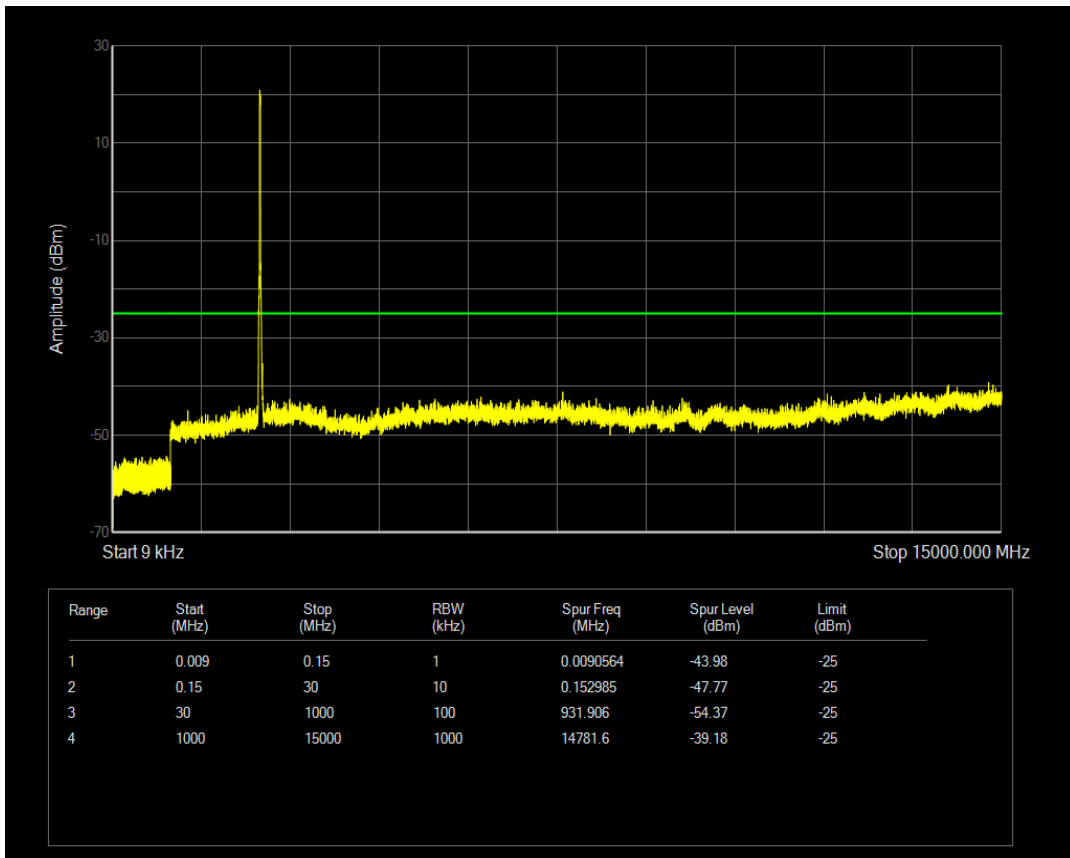

Band7 QPSK BW=15MHz Channel=20825 RB Size=75 Position=#0

Band7 QAM16 BW=15MHz Channel=20825 RB Size=1 Position=#0