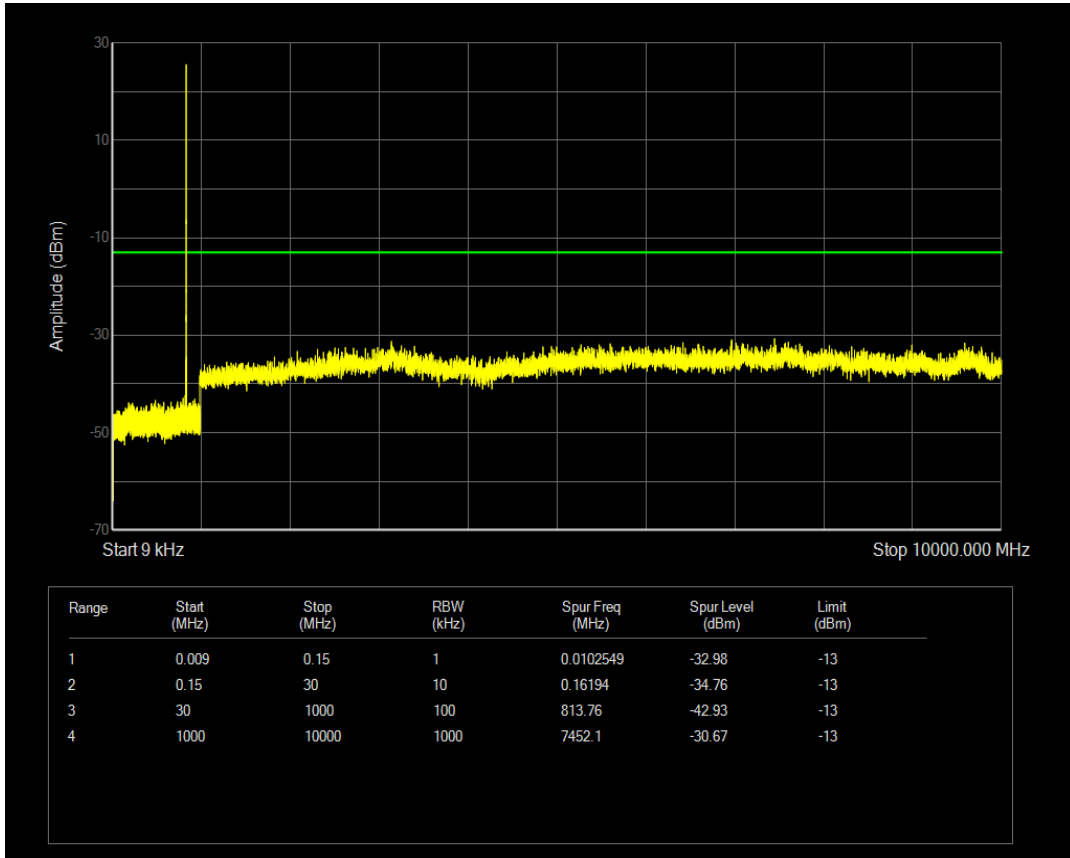

Band5 QPSK BW=1.4MHz Channel=20643 RB Size=1 Position=#0

Band5 QAM16 BW=1.4MHz Channel=20643 RB Size=1 Position=#0