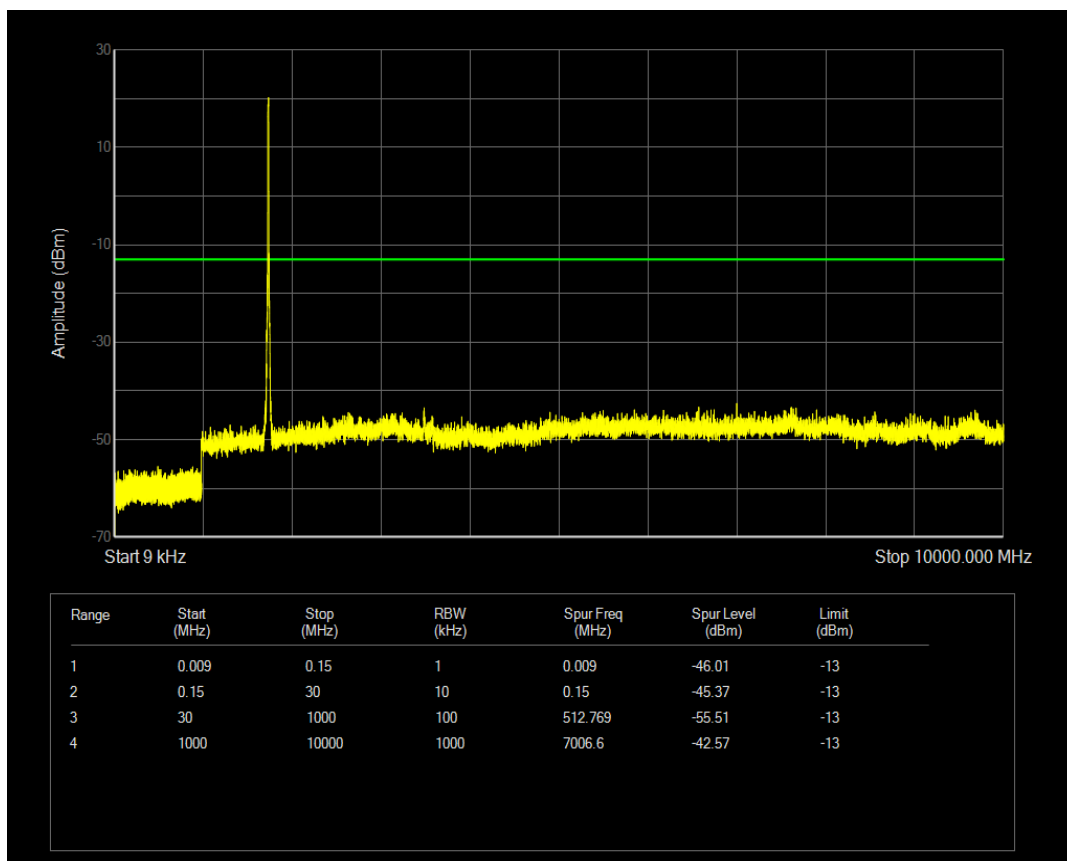

Band4 QAM16 BW=10MHz Channel=20000 RB Size=50 Position=#0

Band4 QPSK BW=10MHz Channel=20175 RB Size=1 Position=#0

Band4 QPSK BW=10MHz Channel=20175 RB Size=50 Position=#0

Band4 QAM16 BW=10MHz Channel=20175 RB Size=1 Position=#0

Band4 QAM16 BW=10MHz Channel=20175 RB Size=50 Position=#0

Band4 QPSK BW=10MHz Channel=20350 RB Size=1 Position=#0

Band4 QPSK BW=10MHz Channel=20350 RB Size=50 Position=#0

Band4 QAM16 BW=10MHz Channel=20350 RB Size=1 Position=#0

Band4 QPSK BW=15MHz Channel=20025 RB Size=1 Position=#0

Band4 QAM16 BW=10MHz Channel=20350 RB Size=50 Position=#0

Band4 QPSK BW=15MHz Channel=20025 RB Size=75 Position=#0

Band4 QAM16 BW=15MHz Channel=20025 RB Size=1 Position=#0