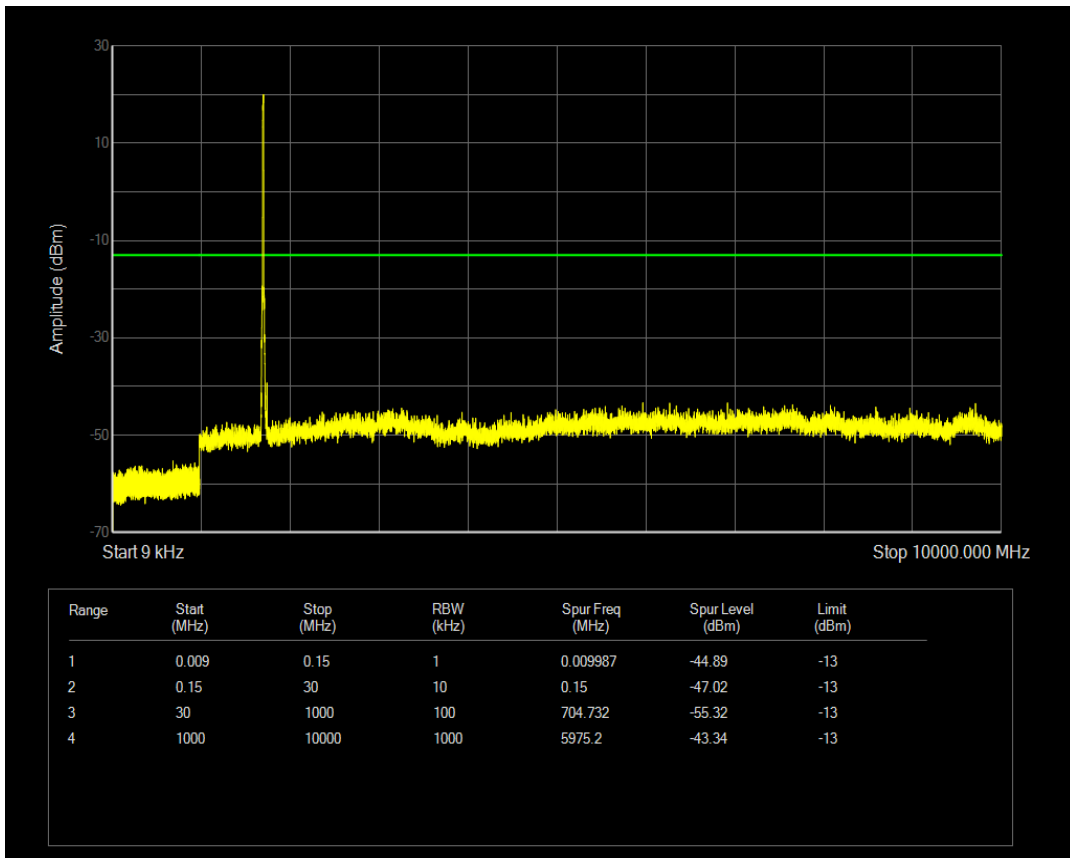

Band4 QAM16 BW=5MHz Channel=20375 RB Size=1 Position=#0

Band4 QPSK BW=10MHz Channel=20000 RB Size=1 Position=#0

Band4 QPSK BW=10MHz Channel=20000 RB Size=50 Position=#0

Band4 QAM16 BW=10MHz Channel=20000 RB Size=1 Position=#0

Band4 QAM16 BW=10MHz Channel=20000 RB Size=50 Position=#0

Band4 QPSK BW=10MHz Channel=20175 RB Size=1 Position=#0

Band4 QPSK BW=10MHz Channel=20175 RB Size=50 Position=#0

Band4 QAM16 BW=10MHz Channel=20175 RB Size=1 Position=#0