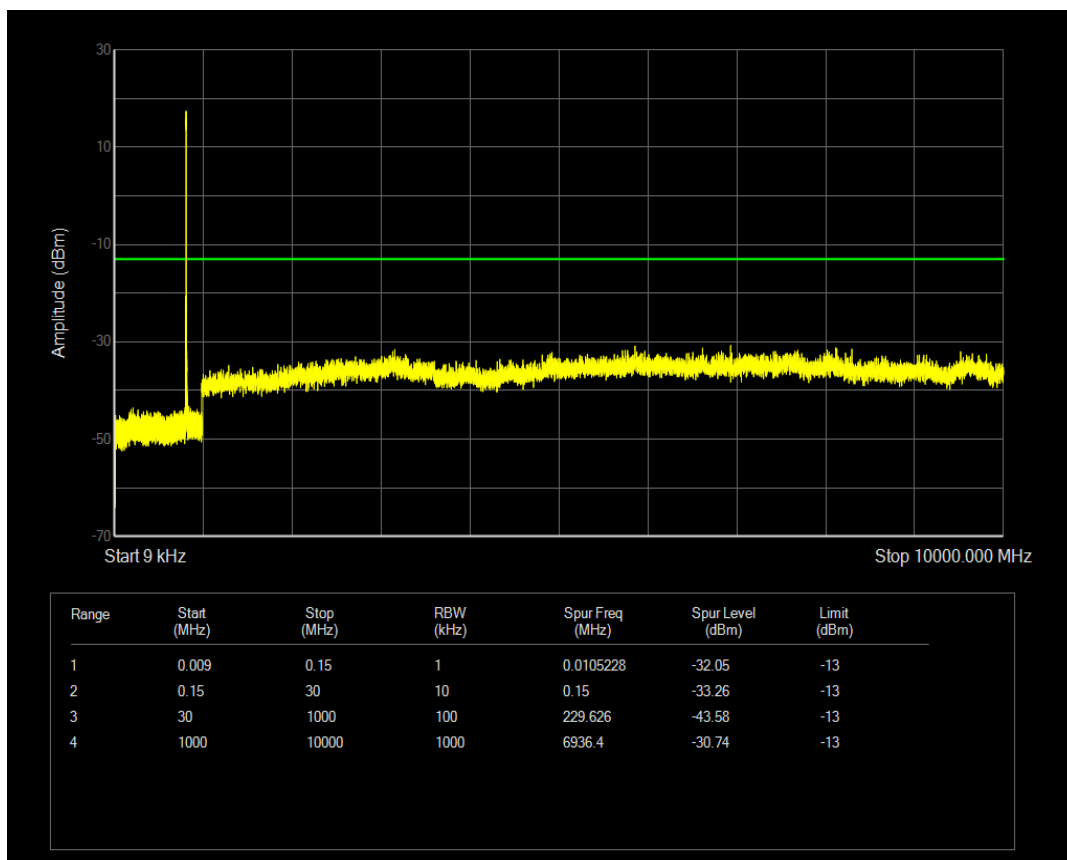

Band5 QAM16 BW=3MHz Channel=20415 RB Size=15 Position=#0

Band5 QPSK BW=3MHz Channel=20525 RB Size=1 Position=#0