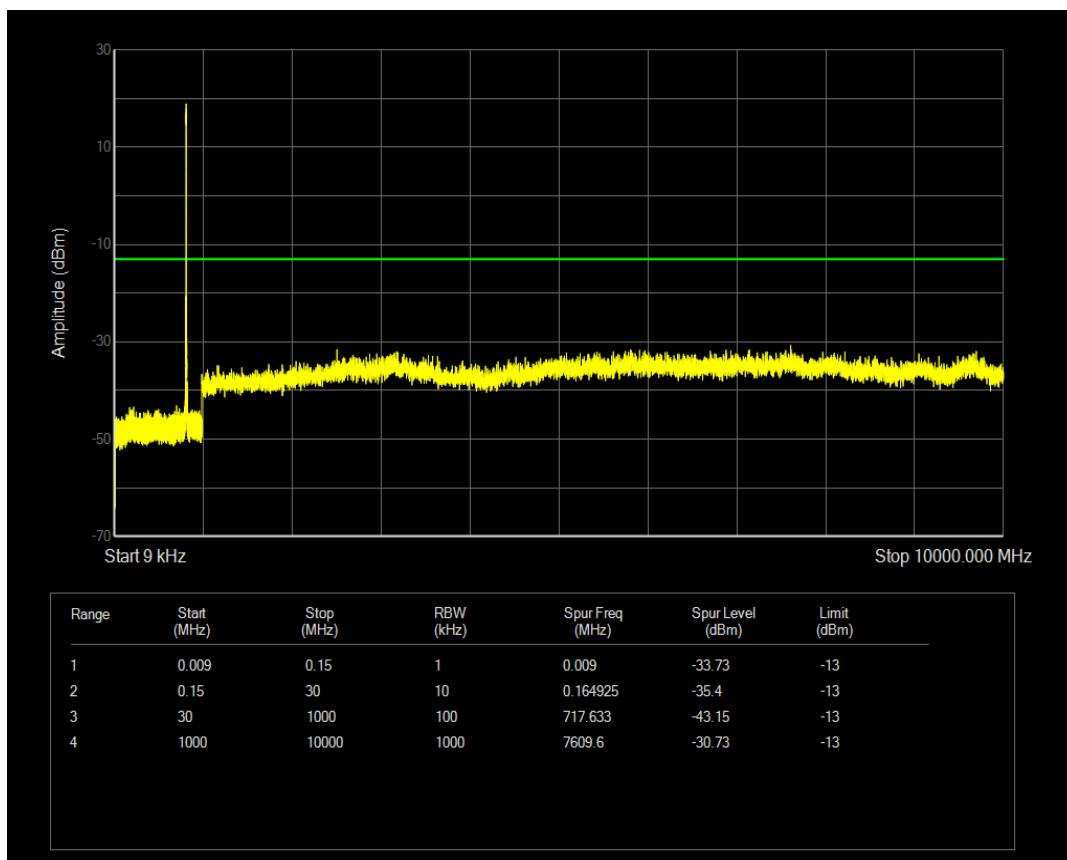

Band5 QPSK BW=3MHz Channel=20415 RB Size=15 Position=#0

Band5 QAM16 BW=3MHz Channel=20415 RB Size=1 Position=#0