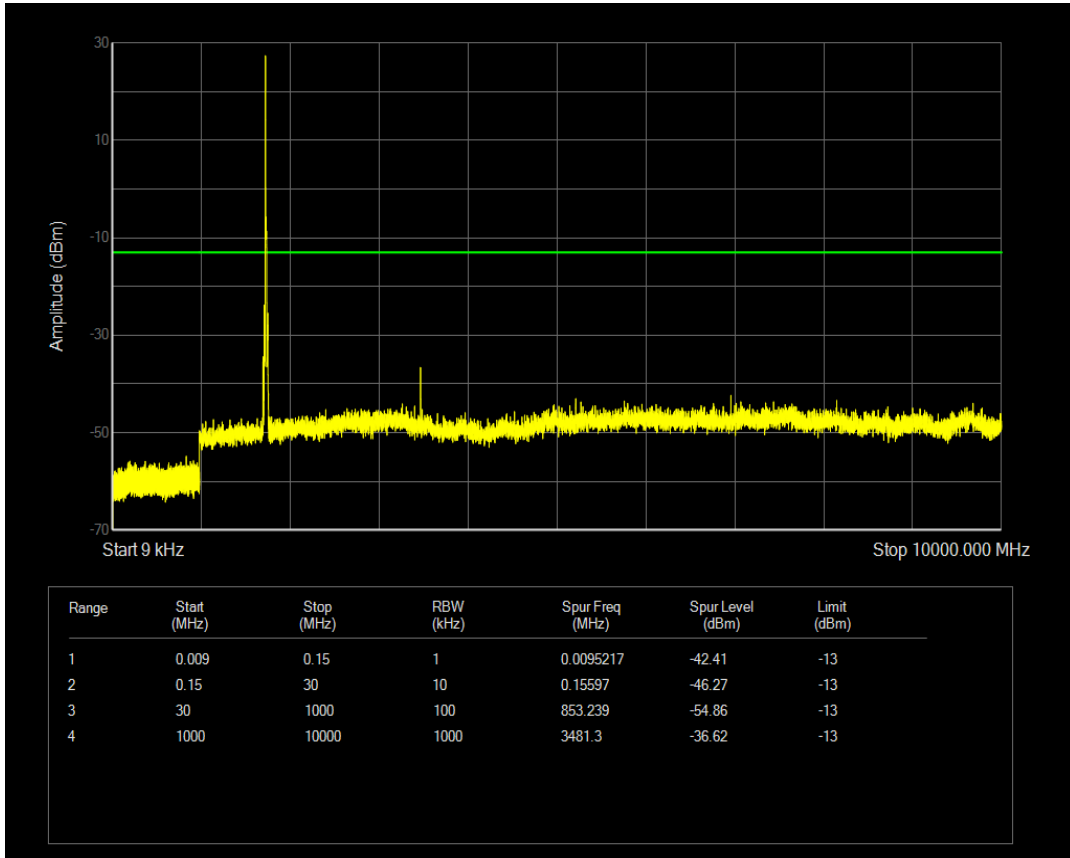

Band4 QAM16 BW=15MHz Channel=20175 RB Size=75 Position=#0

Band4 QPSK BW=15MHz Channel=20325 RB Size=1 Position=#0

Band4 QPSK BW=15MHz Channel=20325 RB Size=75 Position=#0

Band4 QAM16 BW=15MHz Channel=20325 RB Size=1 Position=#0

Band4 QAM16 BW=15MHz Channel=20325 RB Size=75 Position=#0

Band4 QPSK BW=20MHz Channel=20050 RB Size=1 Position=#0

Band4 QPSK BW=20MHz Channel=20050 RB Size=100 Position=#0

Band4 QAM16 BW=20MHz Channel=20050 RB Size=1 Position=#0