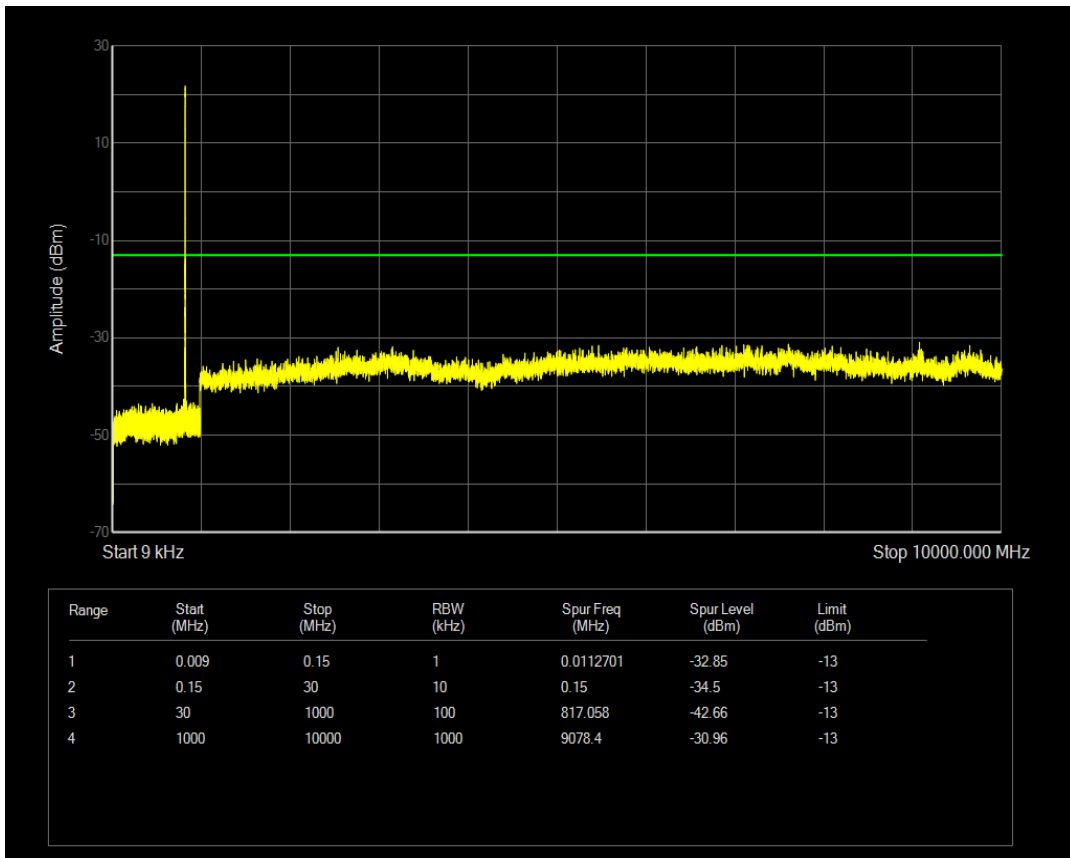

Band5 QPSK BW=1.4MHz Channel=20525 RB Size=6 Position=#0

Band5 QAM16 BW=1.4MHz Channel=20525 RB Size=1 Position=#0