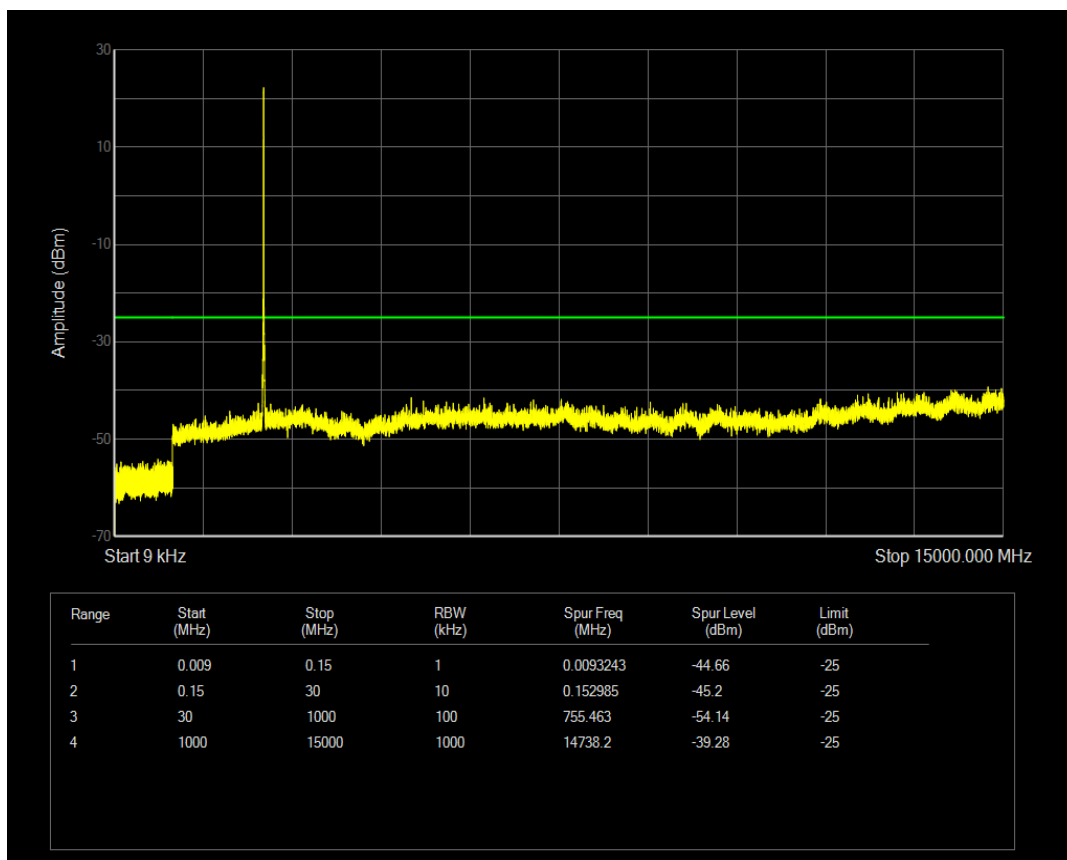

Band7 QPSK BW=5MHz Channel=21100 RB Size=25 Position=#0

Band7 QAM16 BW=5MHz Channel=21100 RB Size=25 Position=#0