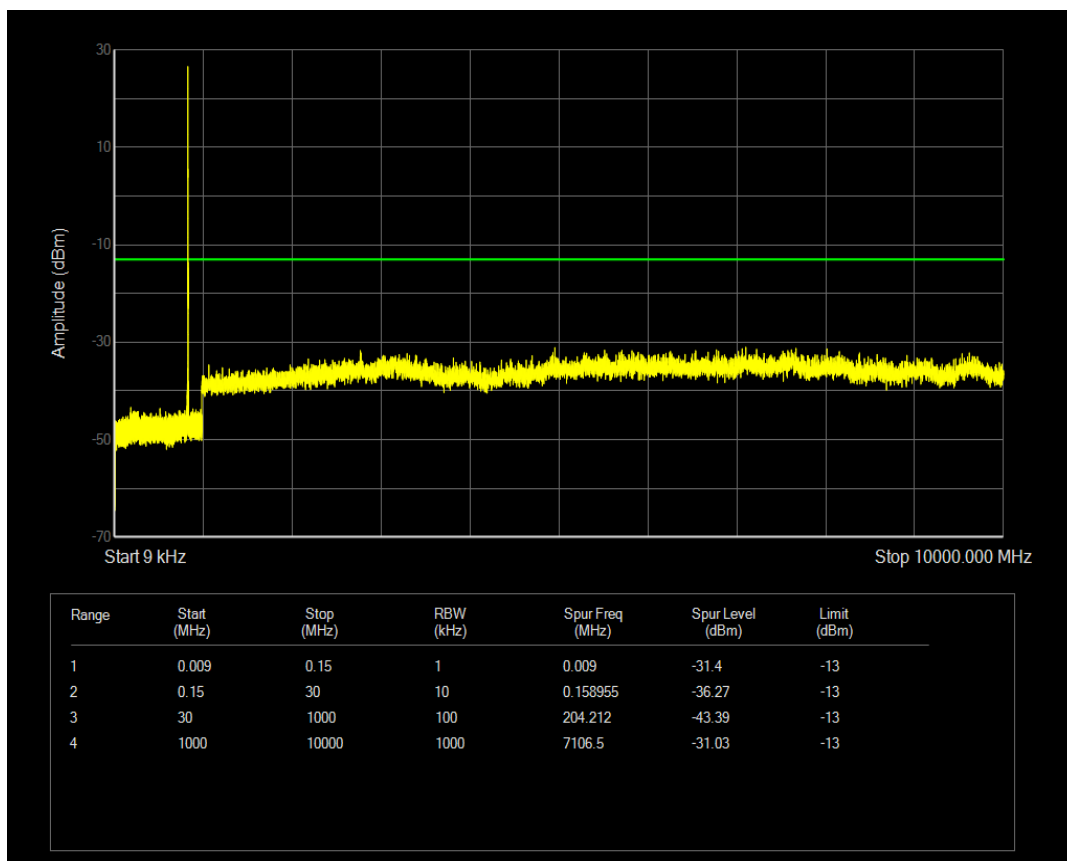

Band5 QAM16 BW=5MHz Channel=20525 RB Size=1 Position=#0

Band5 QPSK BW=5MHz Channel=20625 RB Size=1 Position=#0

Band5 QPSK BW=5MHz Channel=20625 RB Size=25 Position=#0

Band5 QAM16 BW=5MHz Channel=20625 RB Size=1 Position=#0