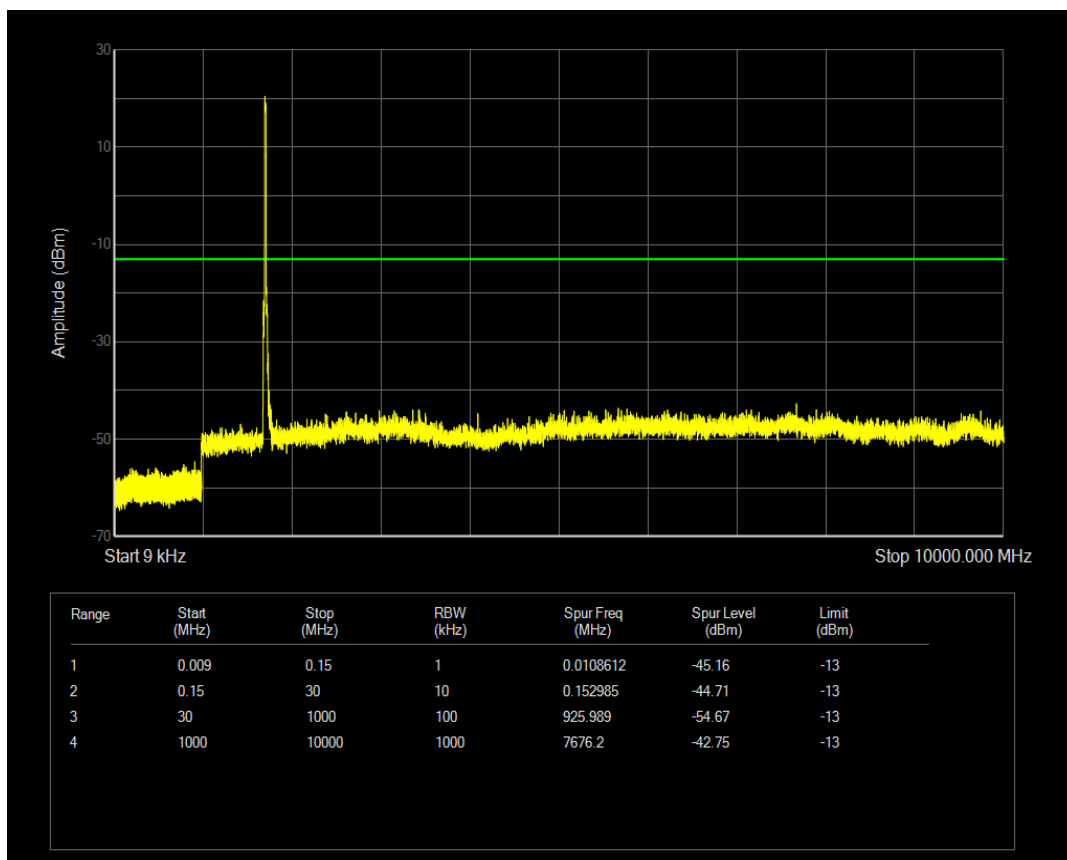

Band4 QAM16 BW=10MHz Channel=20175 RB Size=50 Position=#0

Band4 QPSK BW=10MHz Channel=20350 RB Size=1 Position=#0

Band4 QPSK BW=10MHz Channel=20350 RB Size=50 Position=#0

Band4 QAM16 BW=10MHz Channel=20350 RB Size=1 Position=#0

Band4 QPSK BW=15MHz Channel=20025 RB Size=1 Position=#0

Band4 QAM16 BW=10MHz Channel=20350 RB Size=50 Position=#0

Band4 QPSK BW=15MHz Channel=20025 RB Size=75 Position=#0

Band4 QAM16 BW=15MHz Channel=20025 RB Size=1 Position=#0