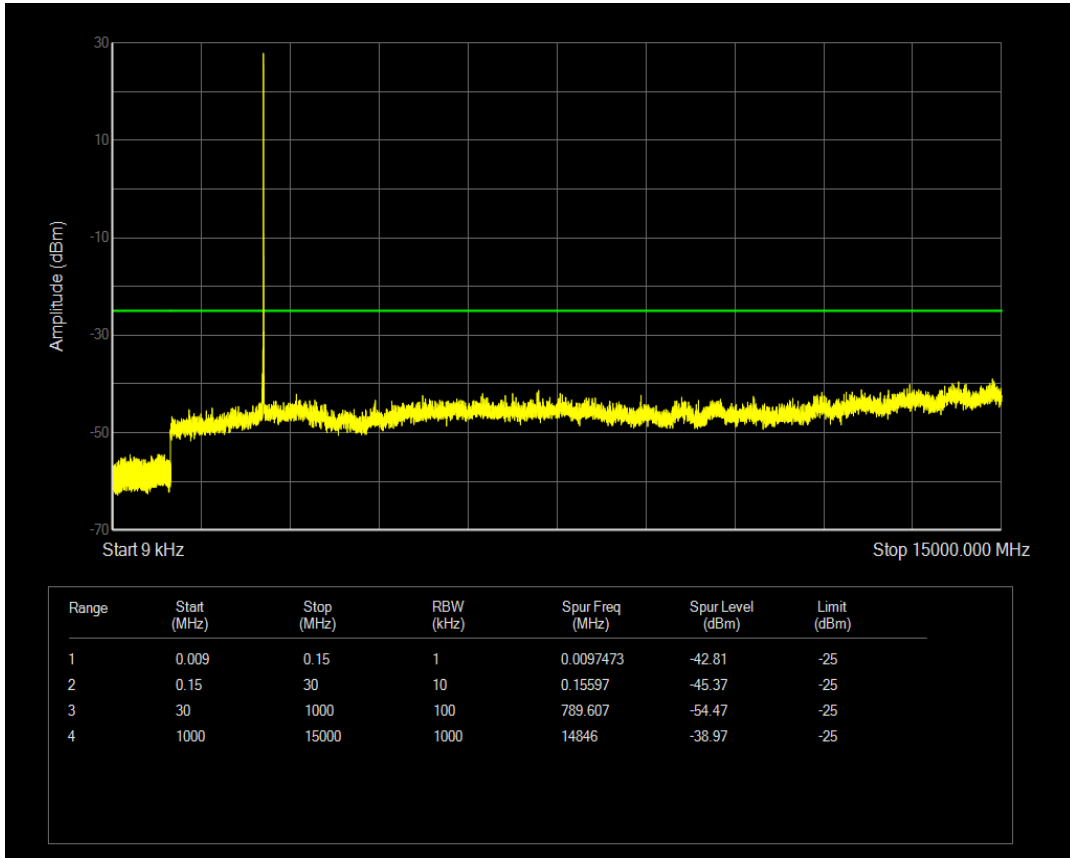

Band7 QPSK BW=5MHz Channel=21425 RB Size=1 Position=#0

Band7 QPSK BW=5MHz Channel=21425 RB Size=25 Position=#0