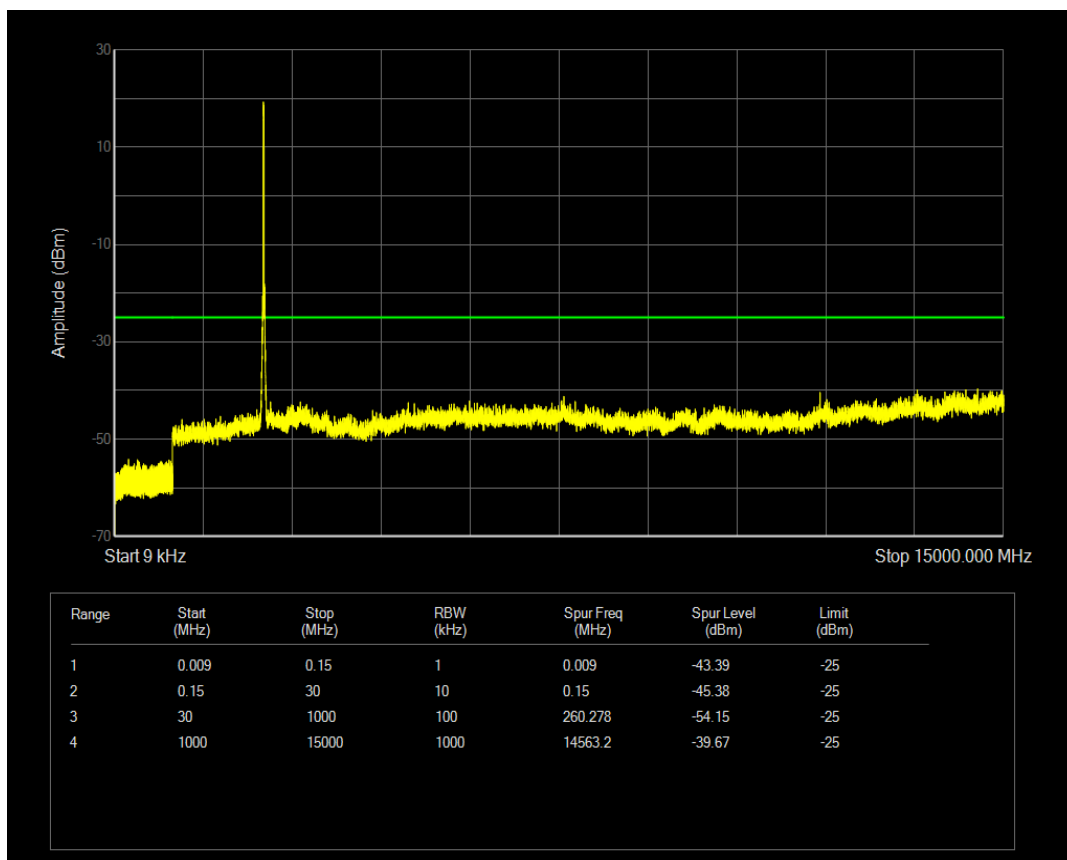

Band7 QAM16 BW=15MHz Channel=21100 RB Size=75 Position=#0

Band7 QPSK BW=15MHz Channel=21375 RB Size=1 Position=#0