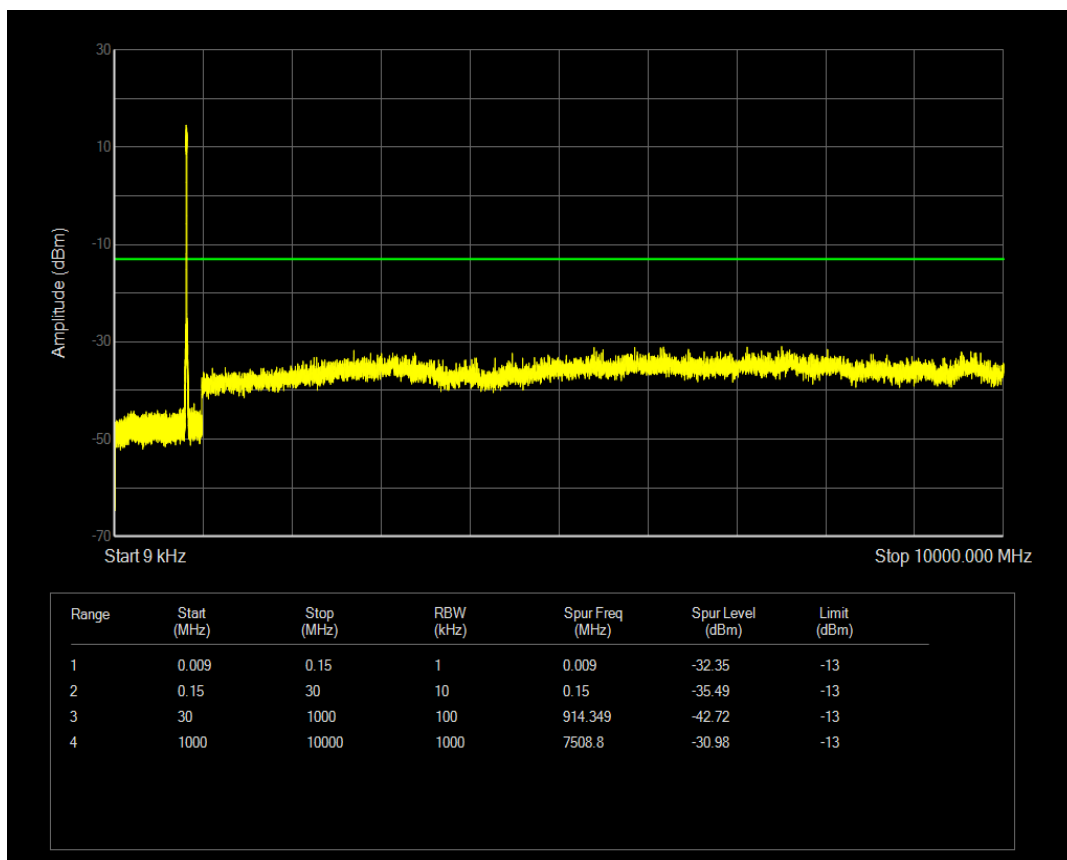

Band5 QPSK BW=10MHz Channel=20450 RB Size=50 Position=#0

Band5 QAM16 BW=10MHz Channel=20450 RB Size=50 Position=#0