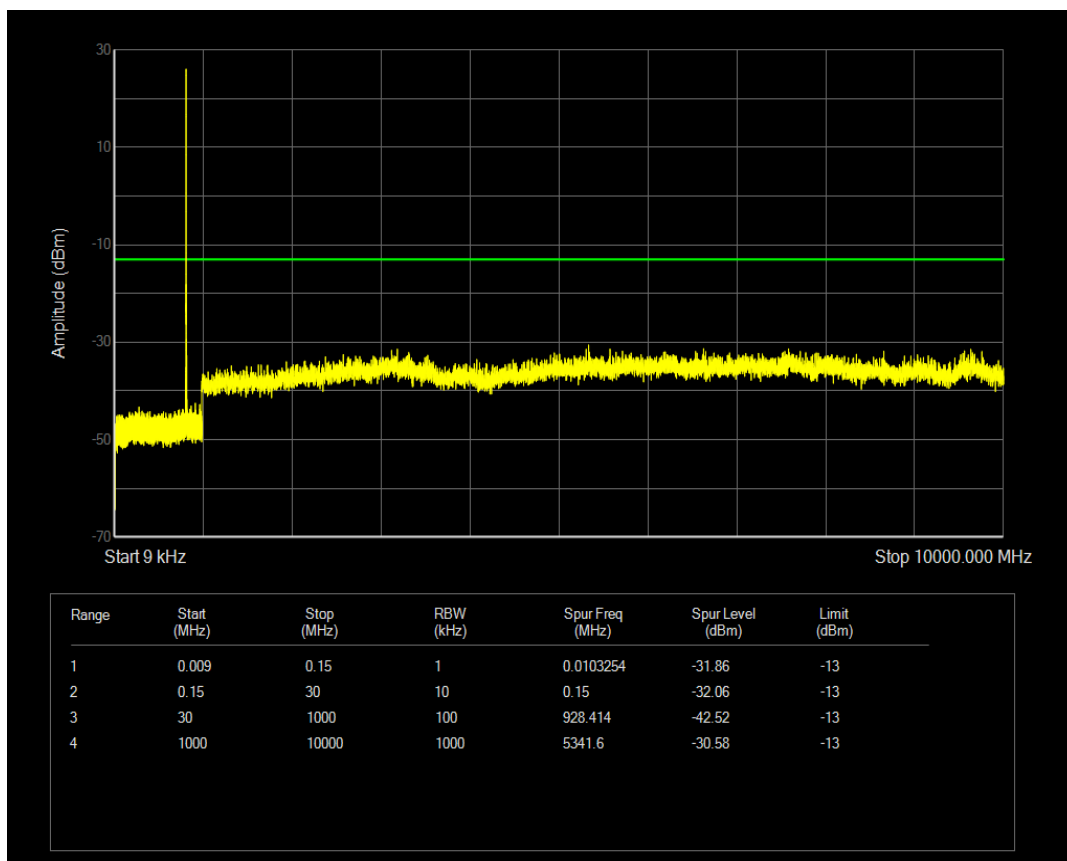

Band5 QAM16 BW=1.4MHz Channel=20643 RB Size=6 Position=#0

Band5 QPSK BW=3MHz Channel=20415 RB Size=1 Position=#0

Band5 QPSK BW=3MHz Channel=20415 RB Size=15 Position=#0

Band5 QAM16 BW=3MHz Channel=20415 RB Size=1 Position=#0