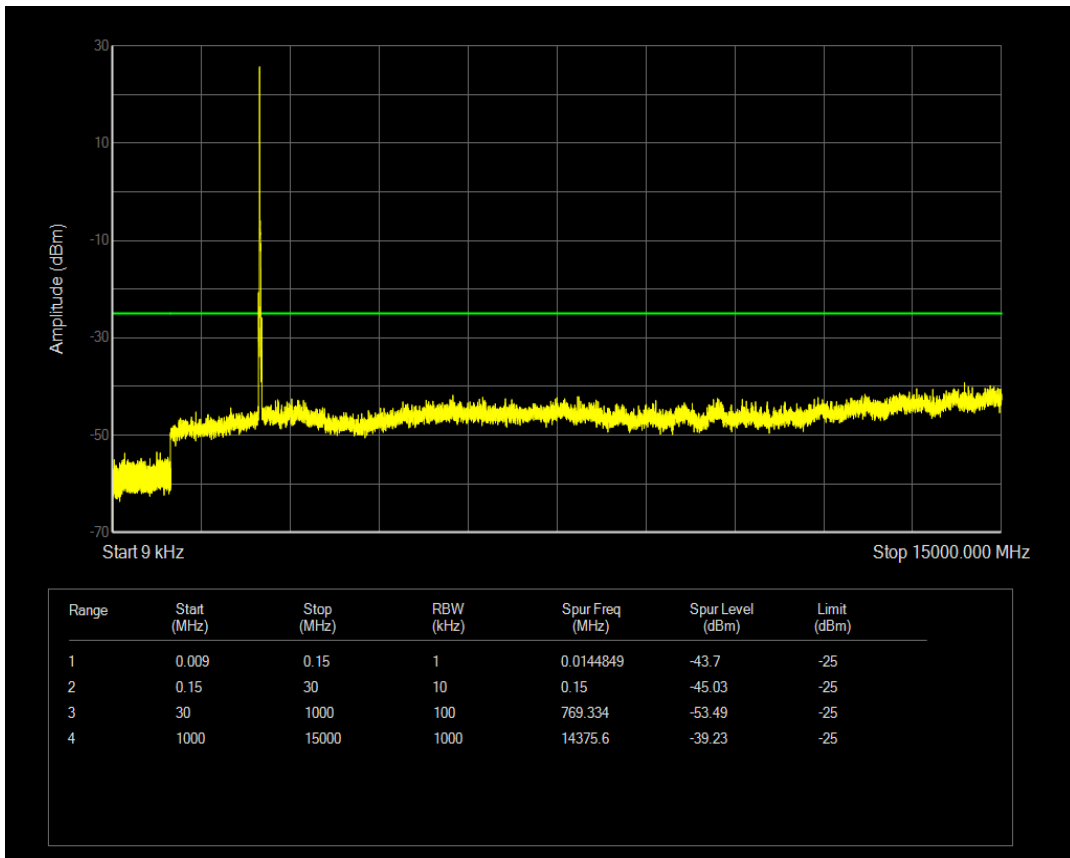

Band7 QPSK BW=20MHz Channel=20850 RB Size=1 Position=#0

Band7 QAM16 BW=20MHz Channel=20850 RB Size=1 Position=#0