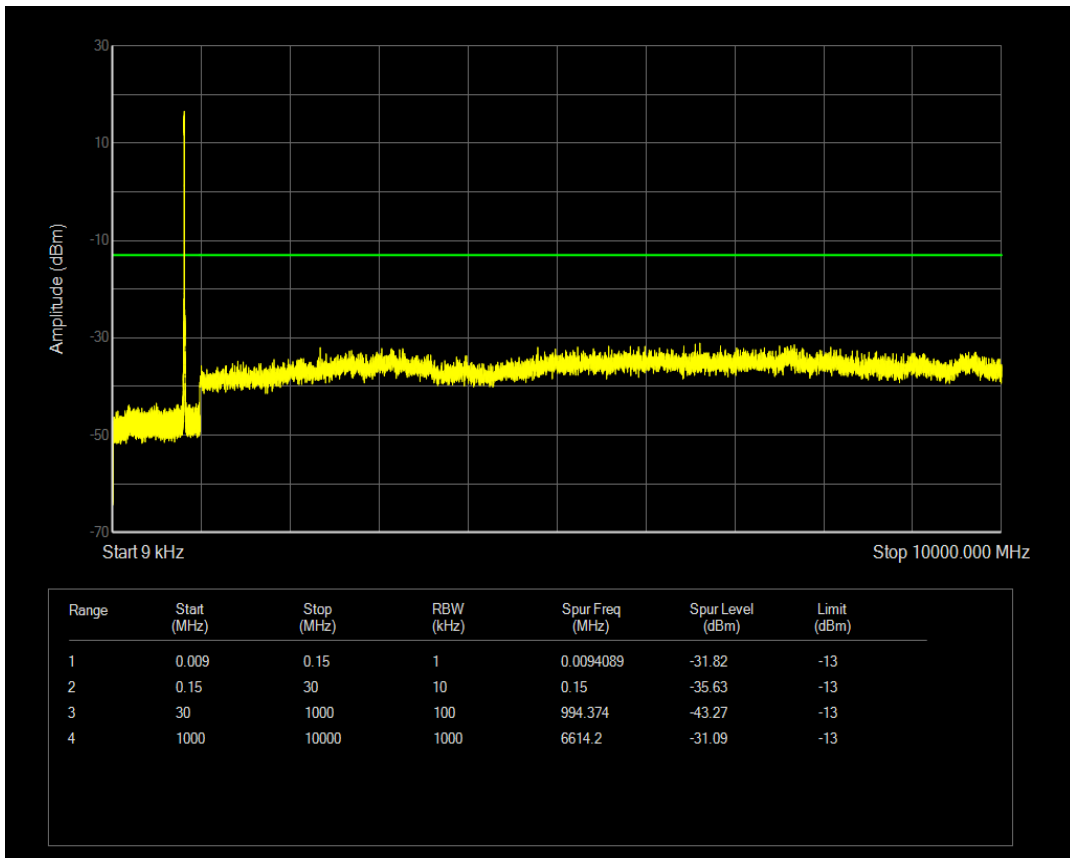

Band5 QPSK BW=5MHz Channel=20425 RB Size=25 Position=#0

Band5 QAM16 BW=5MHz Channel=20425 RB Size=1 Position=#0