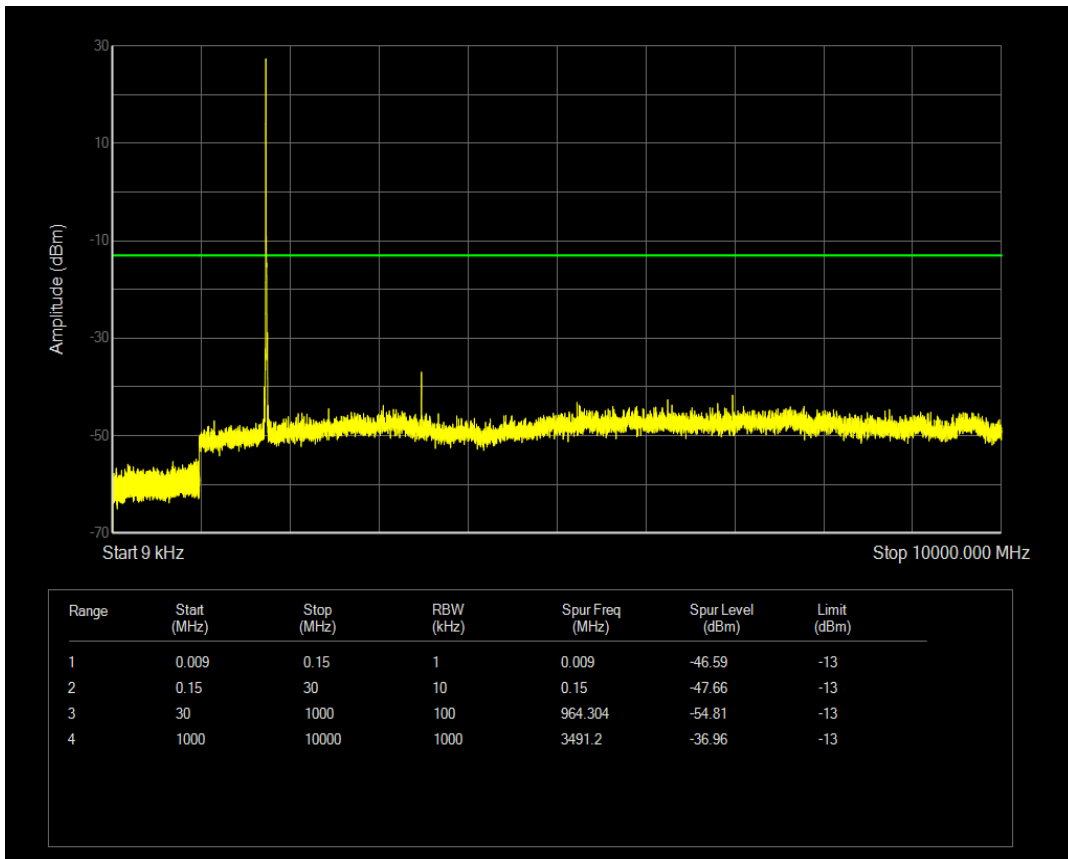

Band4 QAM16 BW=10MHz Channel=20000 RB Size=50 Position=#0

Band4 QPSK BW=10MHz Channel=20175 RB Size=1 Position=#0

Band4 QPSK BW=10MHz Channel=20175 RB Size=50 Position=#0

Band4 QAM16 BW=10MHz Channel=20175 RB Size=1 Position=#0

Band4 QAM16 BW=10MHz Channel=20175 RB Size=50 Position=#0

Band4 QPSK BW=10MHz Channel=20350 RB Size=1 Position=#0

Band4 QPSK BW=10MHz Channel=20350 RB Size=50 Position=#0

Band4 QAM16 BW=10MHz Channel=20350 RB Size=1 Position=#0

Band4 QPSK BW=15MHz Channel=20025 RB Size=1 Position=#0

Band4 QAM16 BW=10MHz Channel=20350 RB Size=50 Position=#0

Band4 QPSK BW=15MHz Channel=20025 RB Size=75 Position=#0

Band4 QAM16 BW=15MHz Channel=20025 RB Size=1 Position=#0