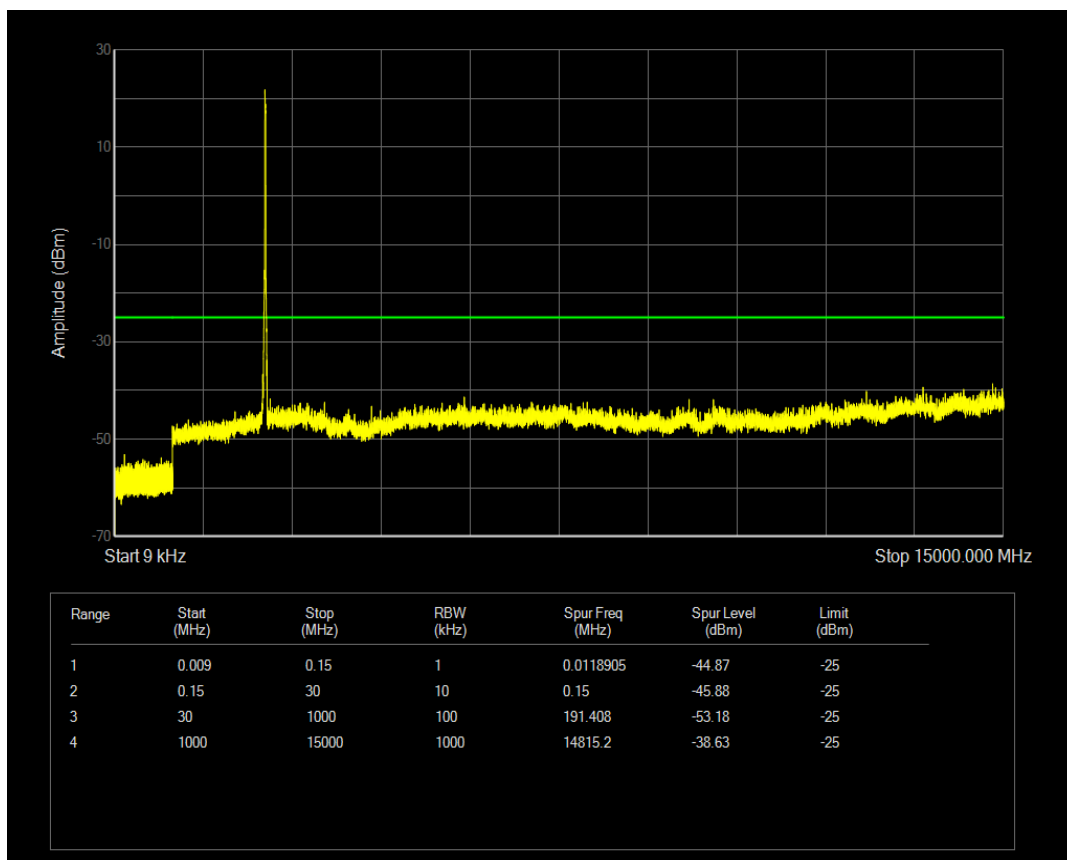

Band7 QPSK BW=15MHz Channel=21375 RB Size=75 Position=#0

Band7 QAM16 BW=15MHz Channel=21375 RB Size=1 Position=#0