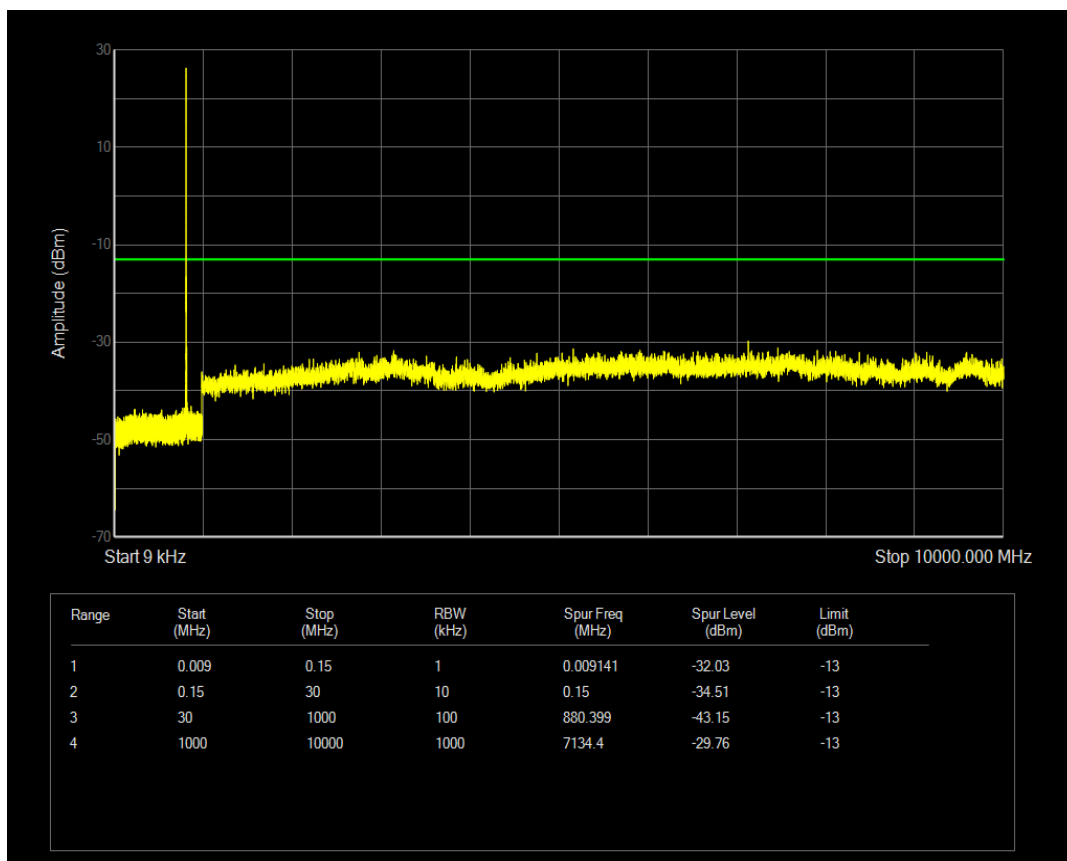

Band5 QPSK BW=3MHz Channel=20415 RB Size=1 Position=#0

Band5 QPSK BW=3MHz Channel=20415 RB Size=15 Position=#0