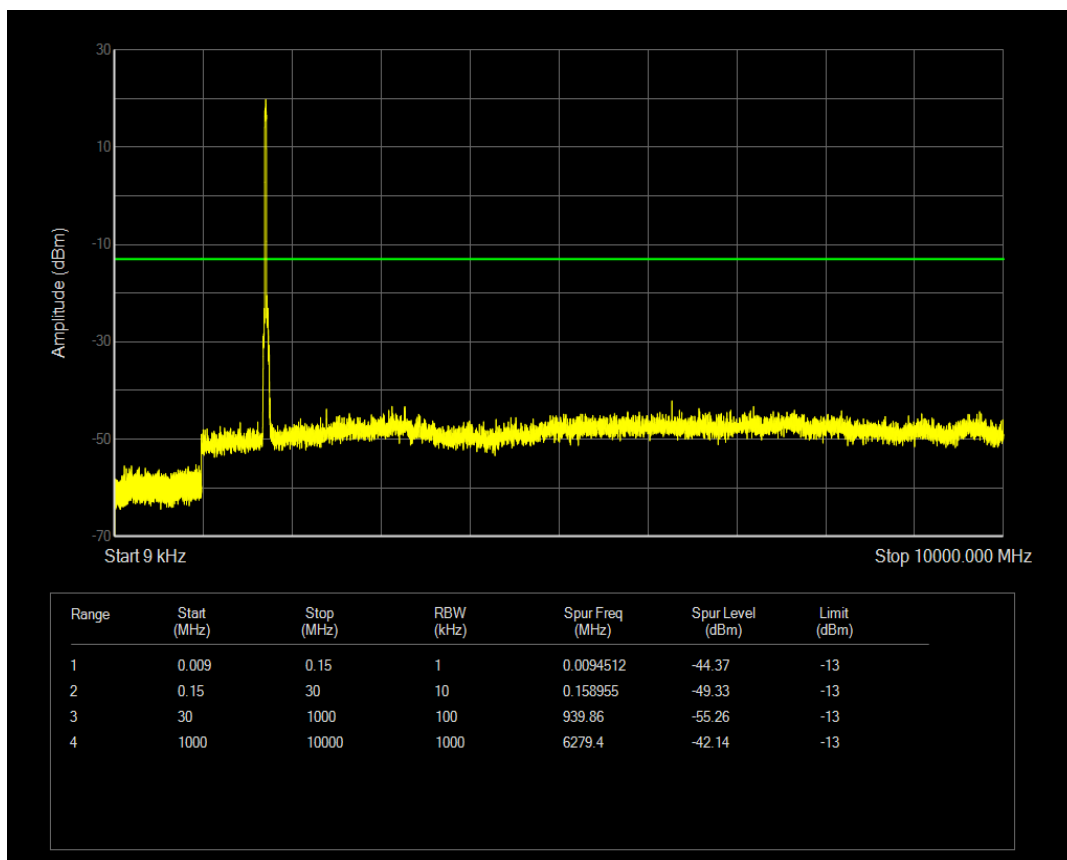

Band4 QAM16 BW=15MHz Channel=20175 RB Size=75 Position=#0

Band4 QPSK BW=15MHz Channel=20325 RB Size=1 Position=#0

Band4 QPSK BW=15MHz Channel=20325 RB Size=75 Position=#0

Band4 QAM16 BW=15MHz Channel=20325 RB Size=1 Position=#0

Band4 QAM16 BW=15MHz Channel=20325 RB Size=75 Position=#0

Band4 QPSK BW=20MHz Channel=20050 RB Size=1 Position=#0

Band4 QPSK BW=20MHz Channel=20050 RB Size=100 Position=#0

Band4 QAM16 BW=20MHz Channel=20050 RB Size=1 Position=#0