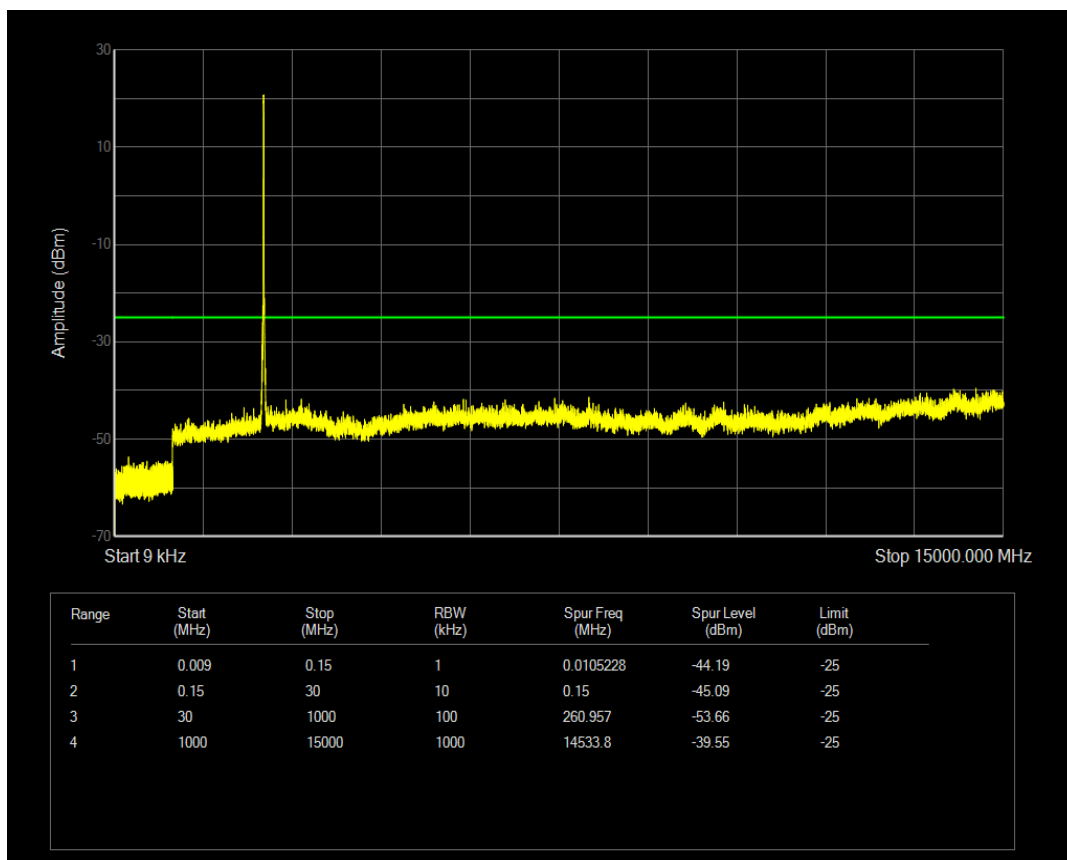

Band7 QAM16 BW=5MHz Channel=21425 RB Size=25 Position=#0

Band7 QPSK BW=10MHz Channel=20800 RB Size=50 Position=#0

Band7 QPSK BW=10MHz Channel=20800 RB Size=1 Position=#0

Band7 QAM16 BW=10MHz Channel=20800 RB Size=1 Position=#0

Band7 QAM16 BW=10MHz Channel=20800 RB Size=50 Position=#0

Band7 QPSK BW=10MHz Channel=21100 RB Size=1 Position=#0

Band7 QPSK BW=10MHz Channel=21100 RB Size=50 Position=#0

Band7 QAM16 BW=10MHz Channel=21100 RB Size=1 Position=#0