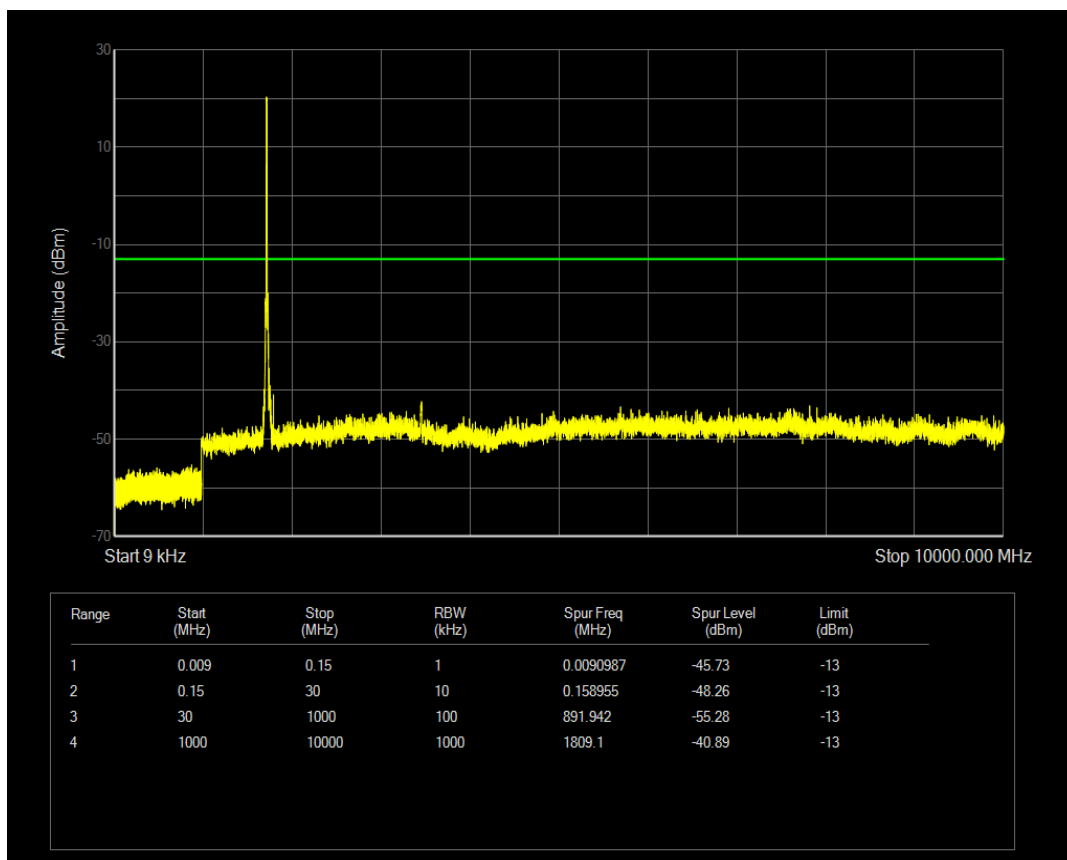

Band4 QAM16 BW=5MHz Channel=20375 RB Size=1 Position=#0

Band4 QPSK BW=10MHz Channel=20000 RB Size=1 Position=#0

Band4 QPSK BW=10MHz Channel=20000 RB Size=50 Position=#0

Band4 QAM16 BW=10MHz Channel=20000 RB Size=1 Position=#0

Band4 QAM16 BW=10MHz Channel=20000 RB Size=50 Position=#0

Band4 QPSK BW=10MHz Channel=20175 RB Size=1 Position=#0

Band4 QPSK BW=10MHz Channel=20175 RB Size=50 Position=#0

Band4 QAM16 BW=10MHz Channel=20175 RB Size=1 Position=#0