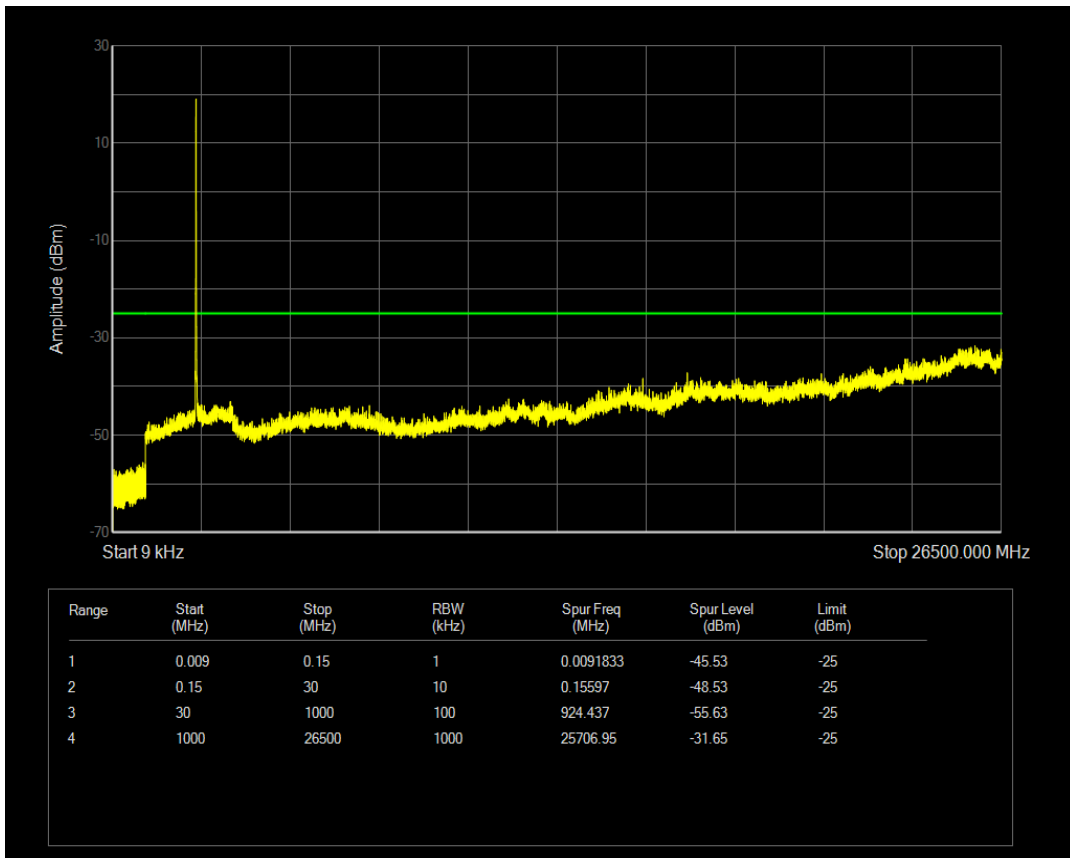

Band7 16QAM BW=5MHz Channel=21100 RB Size=25 Position=#0

Band7 QPSK BW=5MHz Channel=21425 RB Size=1 Position=#0

Band7 QPSK BW=5MHz Channel=21425 RB Size=25 Position=#0

Band7 16QAM BW=5MHz Channel=21425 RB Size=1 Position=#0

Band7 16QAM BW=5MHz Channel=21425 RB Size=25 Position=#0

Band7 QPSK BW=10MHz Channel=20800 RB Size=1 Position=#0

Band7 QPSK BW=10MHz Channel=20800 RB Size=50 Position=#0

Band7 16QAM BW=10MHz Channel=20800 RB Size=1 Position=#0