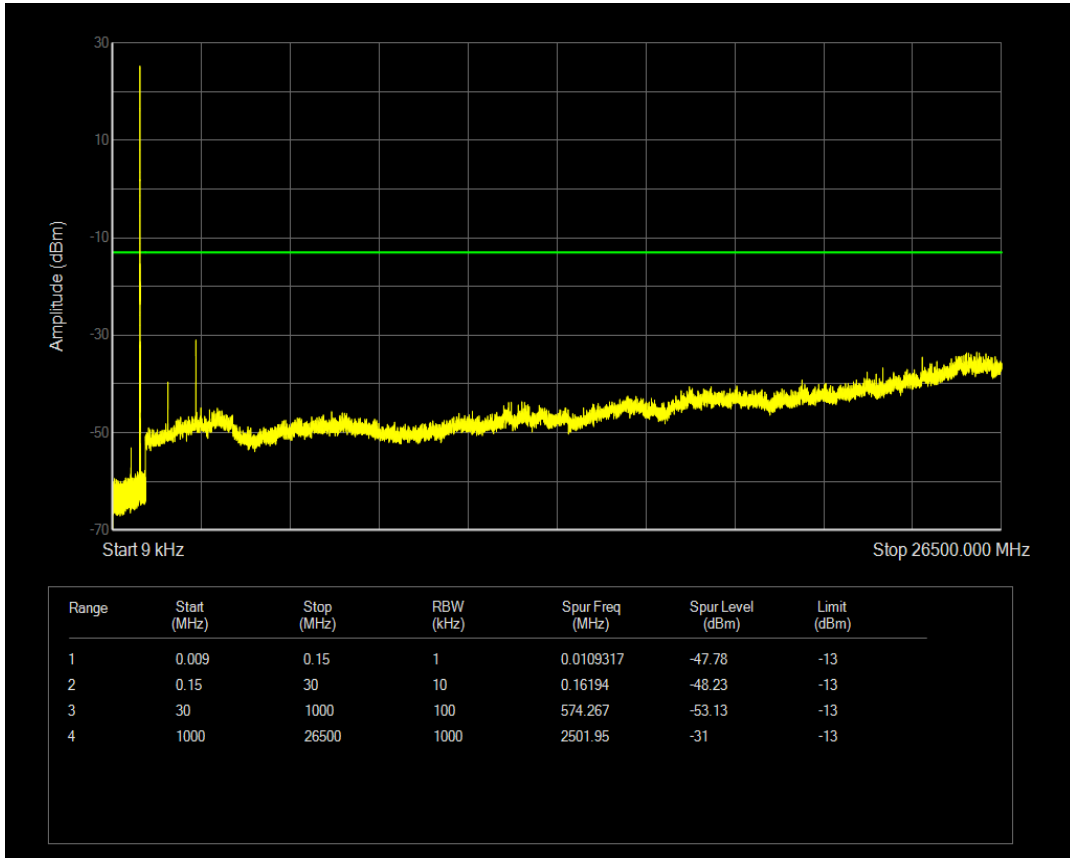

Band5 16QAM BW=3MHz Channel=20635 RB Size=15 Position=#0

Band5 QPSK BW=5MHz Channel=20425 RB Size=1 Position=#0

Band5 QPSK BW=5MHz Channel=20425 RB Size=25 Position=#0

Band5 16QAM BW=5MHz Channel=20425 RB Size=1 Position=#0

Band5 16QAM BW=5MHz Channel=20425 RB Size=25 Position=#0

Band5 QPSK BW=5MHz Channel=20525 RB Size=1 Position=#0

Band5 QPSK BW=5MHz Channel=20525 RB Size=25 Position=#0

Band5 16QAM BW=5MHz Channel=20525 RB Size=1 Position=#0

Band5 16QAM BW=5MHz Channel=20525 RB Size=25 Position=#0

Band5 QPSK BW=5MHz Channel=20625 RB Size=1 Position=#0

Band5 QPSK BW=5MHz Channel=20625 RB Size=25 Position=#0

Band5 16QAM BW=5MHz Channel=20625 RB Size=1 Position=#0