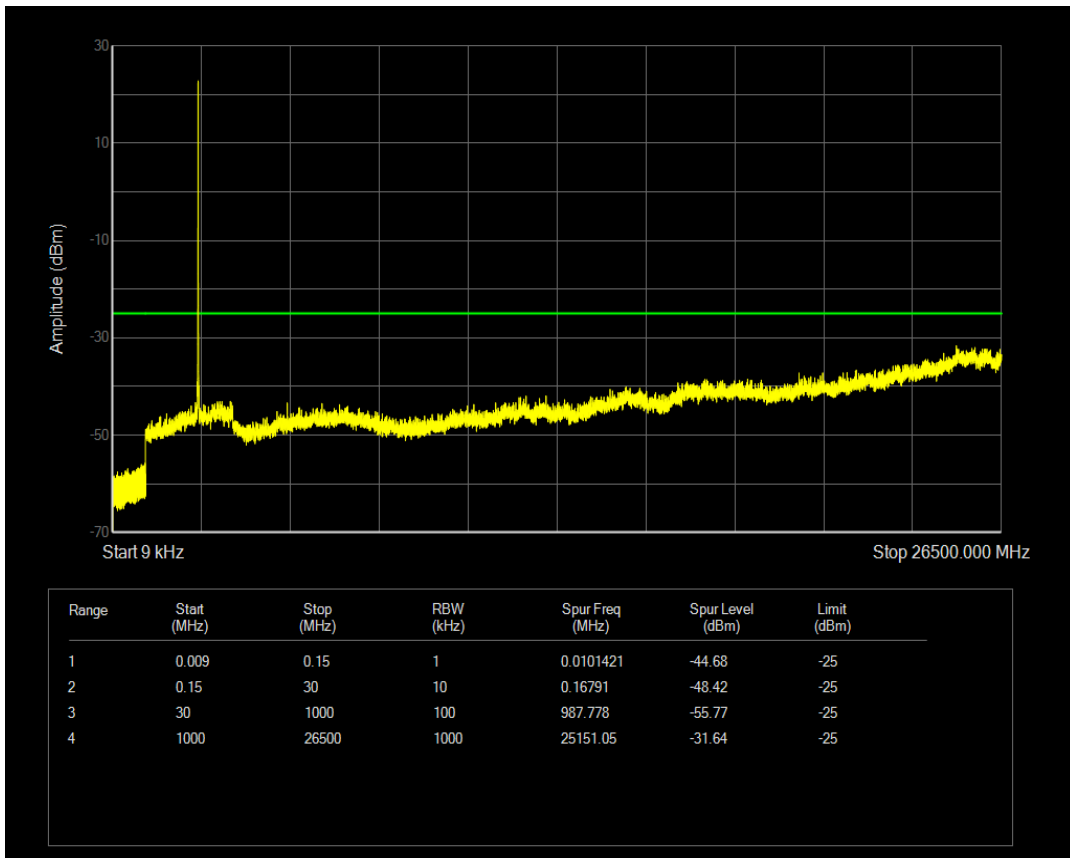

Band7 16QAM BW=5MHz Channel=21100 RB Size=25 Position=#0

Band7 QPSK BW=5MHz Channel=21425 RB Size=1 Position=#0

Band7 QPSK BW=5MHz Channel=21425 RB Size=25 Position=#0

Band7 16QAM BW=5MHz Channel=21425 RB Size=1 Position=#0

Band7 16QAM BW=5MHz Channel=21425 RB Size=25 Position=#0

Band7 QPSK BW=10MHz Channel=20800 RB Size=1 Position=#0

Band7 QPSK BW=10MHz Channel=20800 RB Size=50 Position=#0

Band7 16QAM BW=10MHz Channel=20800 RB Size=1 Position=#0