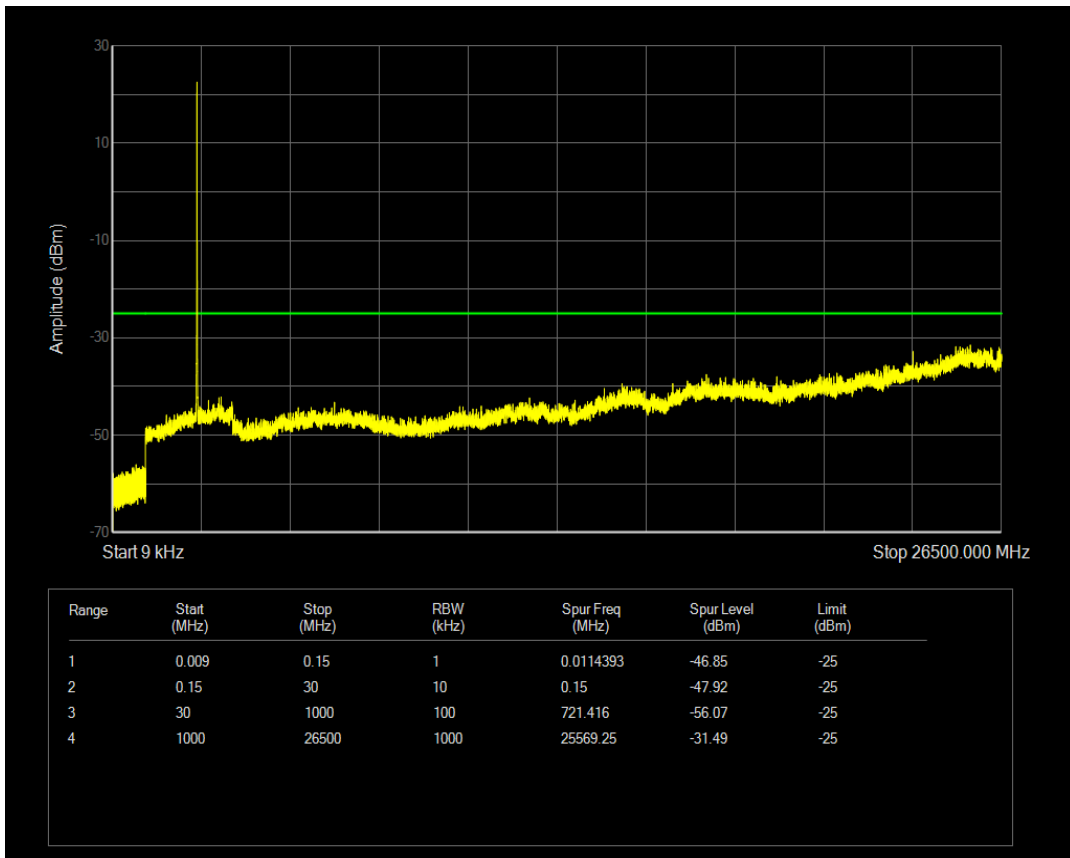

Band7 16QAM BW=5MHz Channel=20775 RB Size=1 Position=#0

Band7 QPSK BW=5MHz Channel=21100 RB Size=1 Position=#0

Band7 QPSK BW=5MHz Channel=21100 RB Size=25 Position=#0

Band7 16QAM BW=5MHz Channel=21100 RB Size=1 Position=#0

Band7 16QAM BW=5MHz Channel=21100 RB Size=25 Position=#0

Band7 QPSK BW=5MHz Channel=21425 RB Size=1 Position=#0

Band7 QPSK BW=5MHz Channel=21425 RB Size=25 Position=#0

Band7 16QAM BW=5MHz Channel=21425 RB Size=1 Position=#0