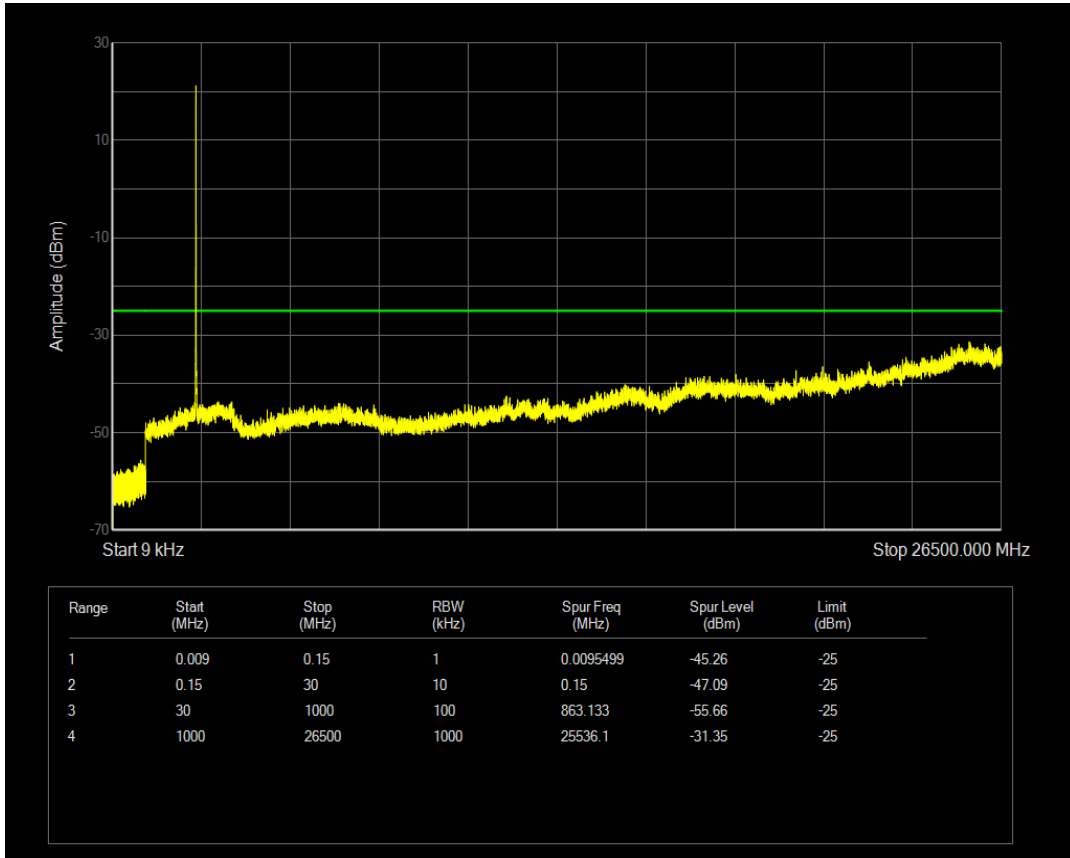

Band5 16QAM BW=10MHz Channel=20525 RB Size=50 Position=#0

Band5 QPSK BW=10MHz Channel=20600 RB Size=1 Position=#0

Band5 QPSK BW=10MHz Channel=20600 RB Size=50 Position=#0

Band5 16QAM BW=10MHz Channel=20600 RB Size=1 Position=#0

Band5 16QAM BW=10MHz Channel=20600 RB Size=50 Position=#0

Band7 QPSK BW=5MHz Channel=20775 RB Size=1 Position=#0

Band7 QPSK BW=5MHz Channel=20775 RB Size=25 Position=#0

Band7 16QAM BW=5MHz Channel=20775 RB Size=25 Position=#0

Band7 16QAM BW=5MHz Channel=20775 RB Size=1 Position=#0

Band7 QPSK BW=5MHz Channel=21100 RB Size=1 Position=#0

Band7 QPSK BW=5MHz Channel=21100 RB Size=25 Position=#0

Band7 16QAM BW=5MHz Channel=21100 RB Size=1 Position=#0