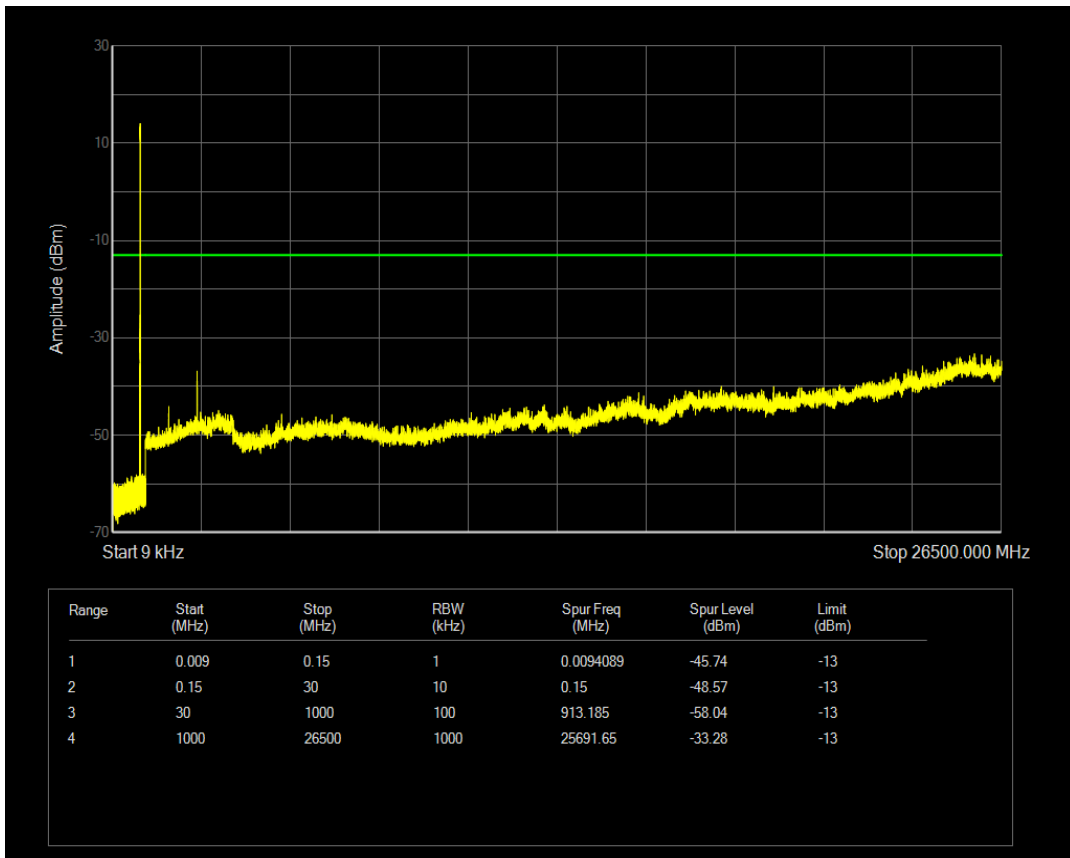

Band5 16QAM BW=5MHz Channel=20525 RB Size=25 Position=#0

Band5 QPSK BW=5MHz Channel=20625 RB Size=1 Position=#0

Band5 QPSK BW=5MHz Channel=20625 RB Size=25 Position=#0

Band5 16QAM BW=5MHz Channel=20625 RB Size=1 Position=#0

Band5 16QAM BW=5MHz Channel=20625 RB Size=25 Position=#0

Band5 QPSK BW=10MHz Channel=20450 RB Size=1 Position=#0

Band5 16QAM BW=10MHz Channel=20450 RB Size=1 Position=#0

Band5 QPSK BW=10MHz Channel=20450 RB Size=50 Position=#0