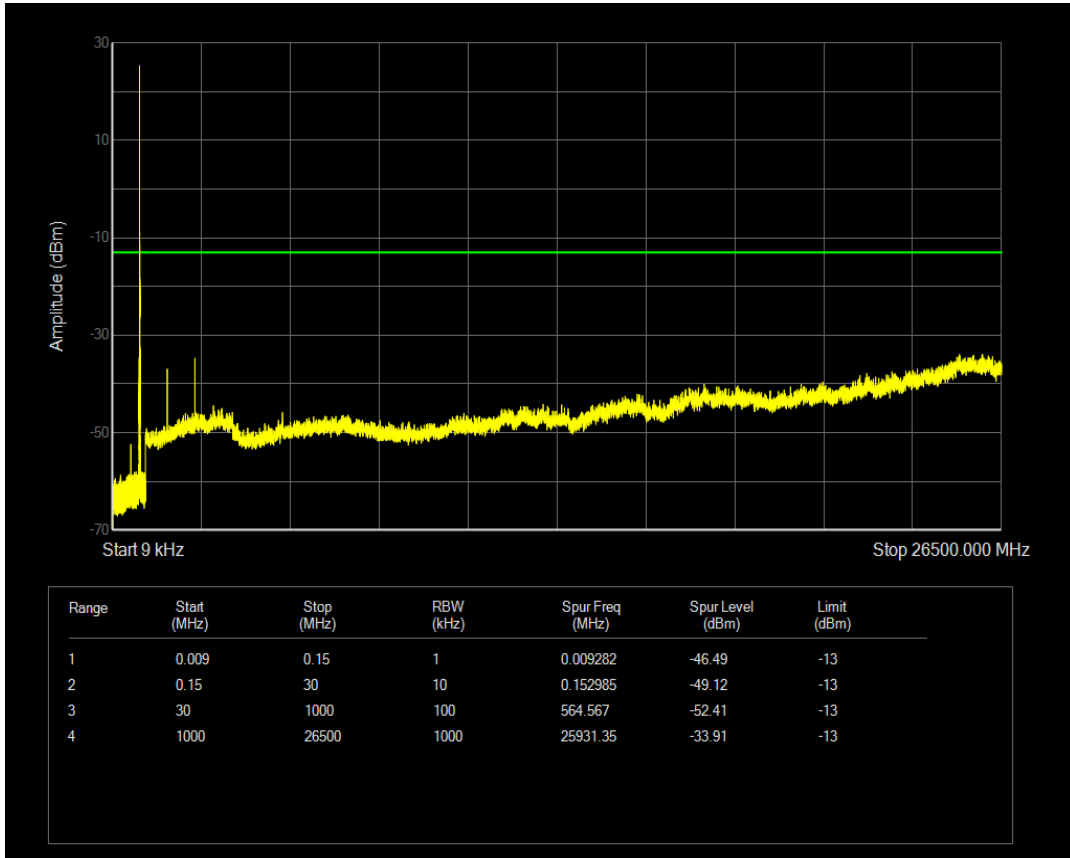

Band5 16QAM BW=5MHz Channel=20425 RB Size=25 Position=#0

Band5 QPSK BW=5MHz Channel=20525 RB Size=1 Position=#0

Band5 QPSK BW=5MHz Channel=20525 RB Size=25 Position=#0

Band5 16QAM BW=5MHz Channel=20525 RB Size=1 Position=#0

Band5 16QAM BW=5MHz Channel=20525 RB Size=25 Position=#0

Band5 QPSK BW=5MHz Channel=20625 RB Size=1 Position=#0

Band5 QPSK BW=5MHz Channel=20625 RB Size=25 Position=#0

Band5 16QAM BW=5MHz Channel=20625 RB Size=1 Position=#0

Band5 16QAM BW=5MHz Channel=20625 RB Size=25 Position=#0

Band5 QPSK BW=10MHz Channel=20450 RB Size=1 Position=#0

Band5 16QAM BW=10MHz Channel=20450 RB Size=1 Position=#0

Band5 QPSK BW=10MHz Channel=20450 RB Size=50 Position=#0