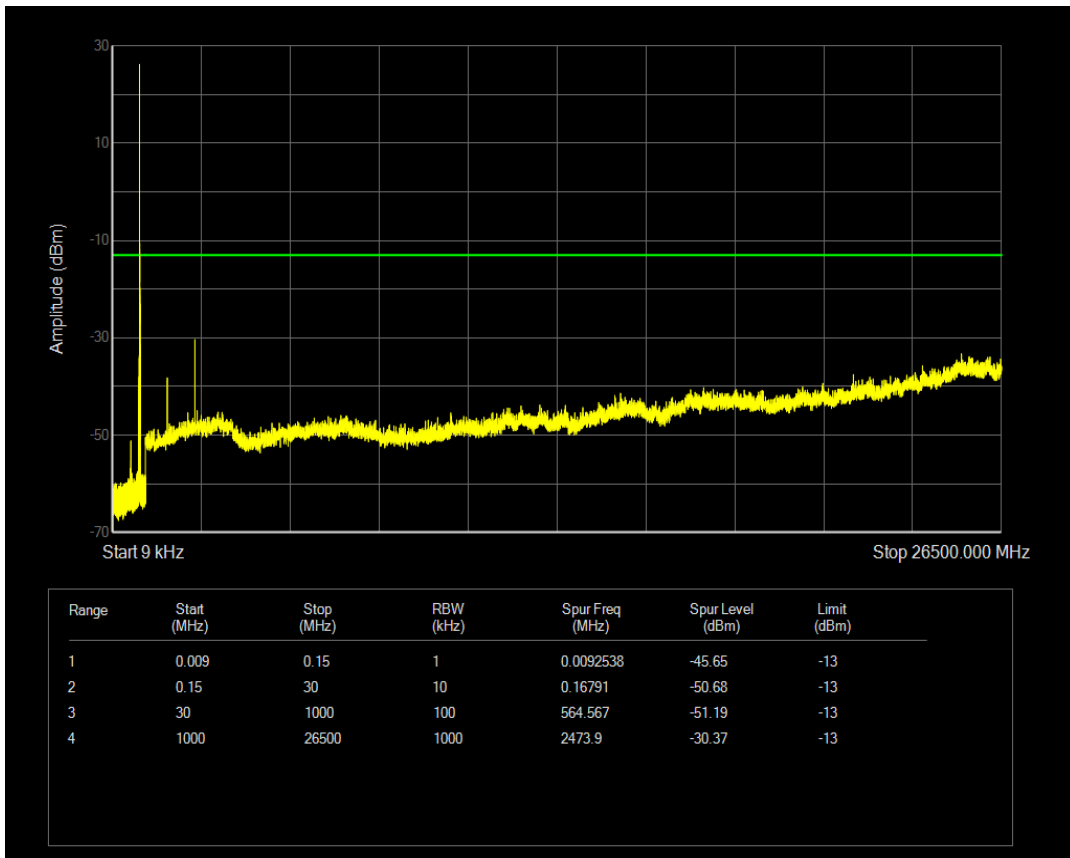

Band5 16QAM BW=5MHz Channel=20525 RB Size=25 Position=#0

Band5 QPSK BW=5MHz Channel=20625 RB Size=1 Position=#0

Band5 QPSK BW=5MHz Channel=20625 RB Size=25 Position=#0

Band5 16QAM BW=5MHz Channel=20625 RB Size=1 Position=#0

Band5 16QAM BW=5MHz Channel=20625 RB Size=25 Position=#0

Band5 QPSK BW=10MHz Channel=20450 RB Size=1 Position=#0

Band5 16QAM BW=10MHz Channel=20450 RB Size=1 Position=#0

Band5 QPSK BW=10MHz Channel=20450 RB Size=50 Position=#0