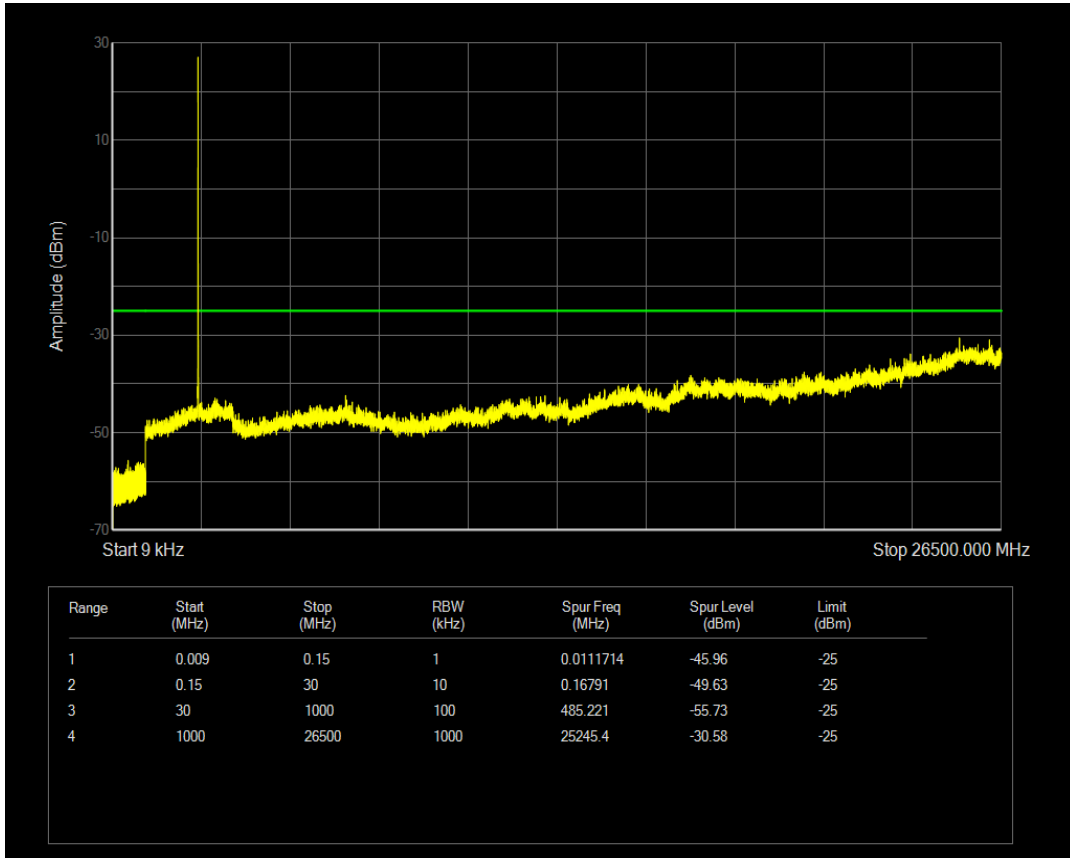

Band7 16QAM BW=5MHz Channel=21100 RB Size=25 Position=#0

Band7 QPSK BW=5MHz Channel=21425 RB Size=1 Position=#0

Band7 QPSK BW=5MHz Channel=21425 RB Size=25 Position=#0

Band7 16QAM BW=5MHz Channel=21425 RB Size=1 Position=#0

Band7 16QAM BW=5MHz Channel=21425 RB Size=25 Position=#0

Band7 QPSK BW=10MHz Channel=20800 RB Size=1 Position=#0

Band7 QPSK BW=10MHz Channel=20800 RB Size=50 Position=#0

Band7 16QAM BW=10MHz Channel=20800 RB Size=1 Position=#0