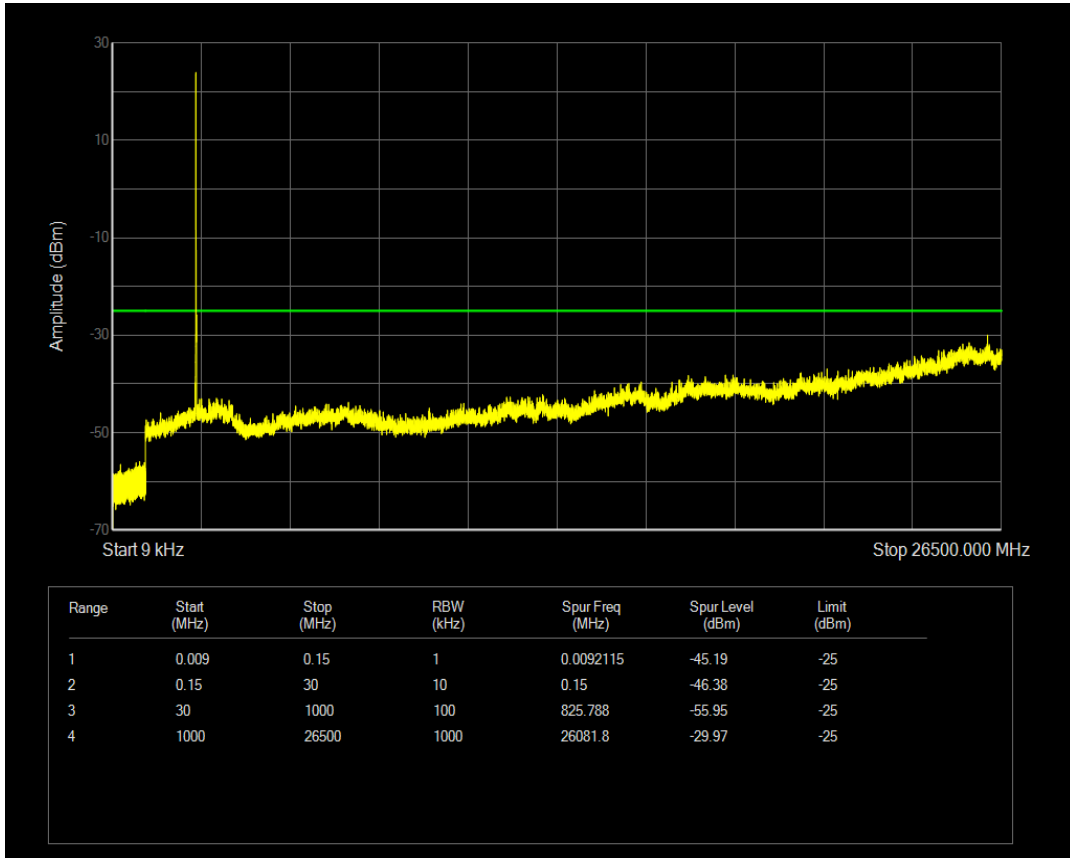

Band7 16QAM BW=5MHz Channel=21100 RB Size=25 Position=#0

Band7 QPSK BW=5MHz Channel=21425 RB Size=1 Position=#0

Band7 QPSK BW=5MHz Channel=21425 RB Size=25 Position=#0

Band7 16QAM BW=5MHz Channel=21425 RB Size=1 Position=#0

Band7 16QAM BW=5MHz Channel=21425 RB Size=25 Position=#0

Band7 QPSK BW=10MHz Channel=20800 RB Size=1 Position=#0

Band7 QPSK BW=10MHz Channel=20800 RB Size=50 Position=#0

Band7 16QAM BW=10MHz Channel=20800 RB Size=1 Position=#0