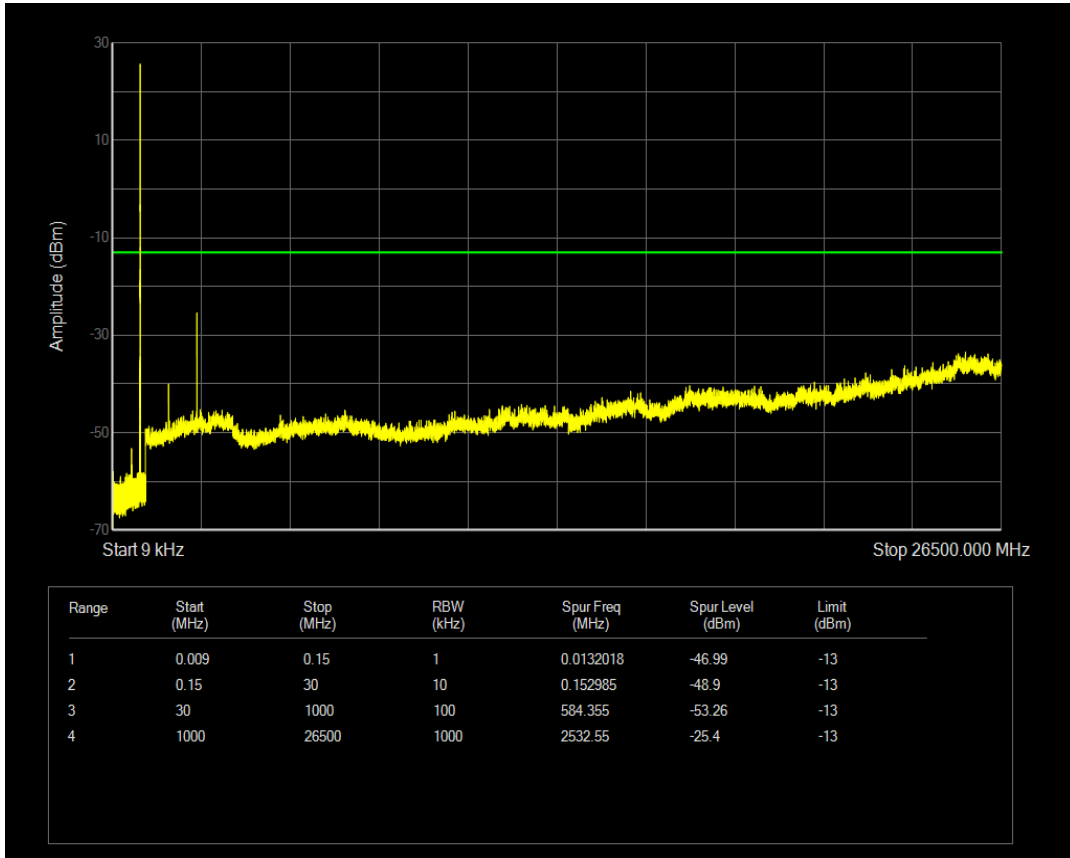

Band5 16QAM BW=3MHz Channel=20635 RB Size=15 Position=#0

Band5 QPSK BW=5MHz Channel=20425 RB Size=1 Position=#0

Band5 QPSK BW=5MHz Channel=20425 RB Size=25 Position=#0

Band5 16QAM BW=5MHz Channel=20425 RB Size=1 Position=#0

Band5 16QAM BW=5MHz Channel=20425 RB Size=25 Position=#0

Band5 QPSK BW=5MHz Channel=20525 RB Size=1 Position=#0

Band5 QPSK BW=5MHz Channel=20525 RB Size=25 Position=#0

Band5 16QAM BW=5MHz Channel=20525 RB Size=1 Position=#0

Band5 16QAM BW=5MHz Channel=20525 RB Size=25 Position=#0

Band5 QPSK BW=5MHz Channel=20625 RB Size=1 Position=#0

Band5 QPSK BW=5MHz Channel=20625 RB Size=25 Position=#0

Band5 16QAM BW=5MHz Channel=20625 RB Size=1 Position=#0