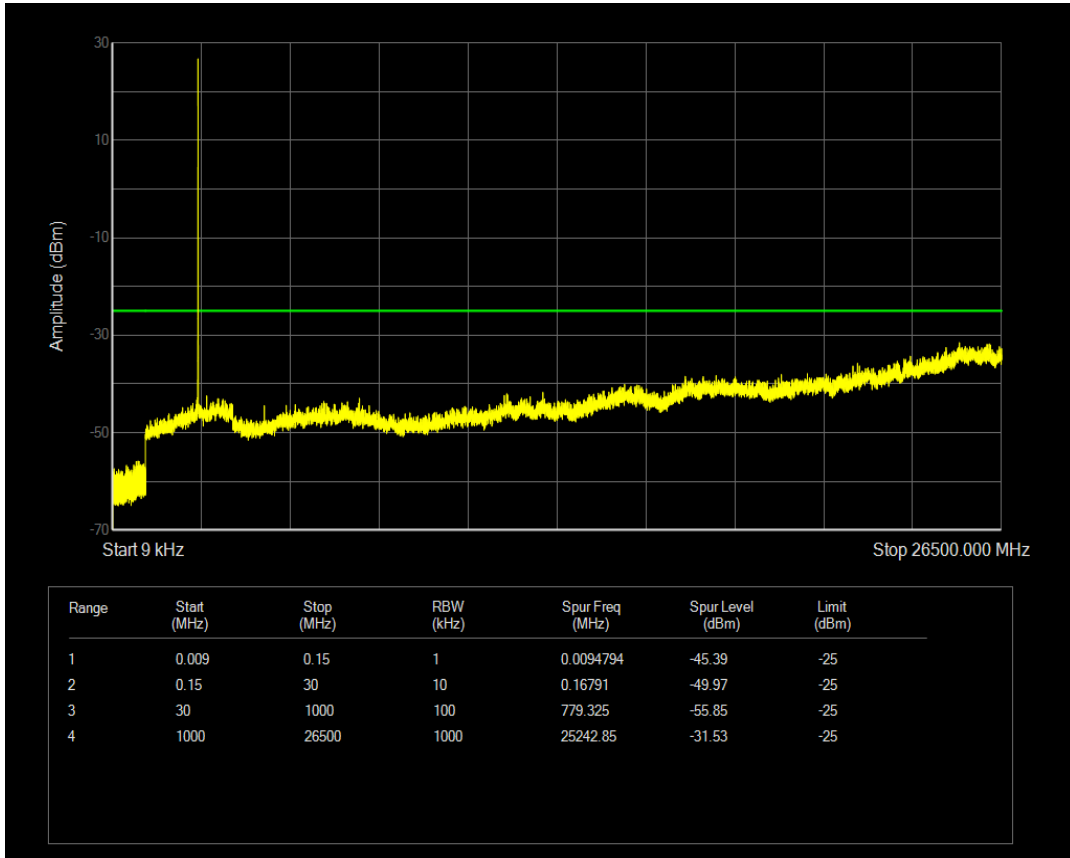

Band5 16QAM BW=10MHz Channel=20600 RB Size=50 Position=#0

Band7 QPSK BW=5MHz Channel=20775 RB Size=1 Position=#0

Band7 QPSK BW=5MHz Channel=20775 RB Size=25 Position=#0

Band7 16QAM BW=5MHz Channel=20775 RB Size=25 Position=#0

Band7 16QAM BW=5MHz Channel=20775 RB Size=1 Position=#0

Band7 QPSK BW=5MHz Channel=21100 RB Size=1 Position=#0

Band7 QPSK BW=5MHz Channel=21100 RB Size=25 Position=#0

Band7 16QAM BW=5MHz Channel=21100 RB Size=1 Position=#0

Band7 16QAM BW=5MHz Channel=21100 RB Size=25 Position=#0

Band7 QPSK BW=5MHz Channel=21425 RB Size=1 Position=#0

Band7 QPSK BW=5MHz Channel=21425 RB Size=25 Position=#0

Band7 16QAM BW=5MHz Channel=21425 RB Size=1 Position=#0