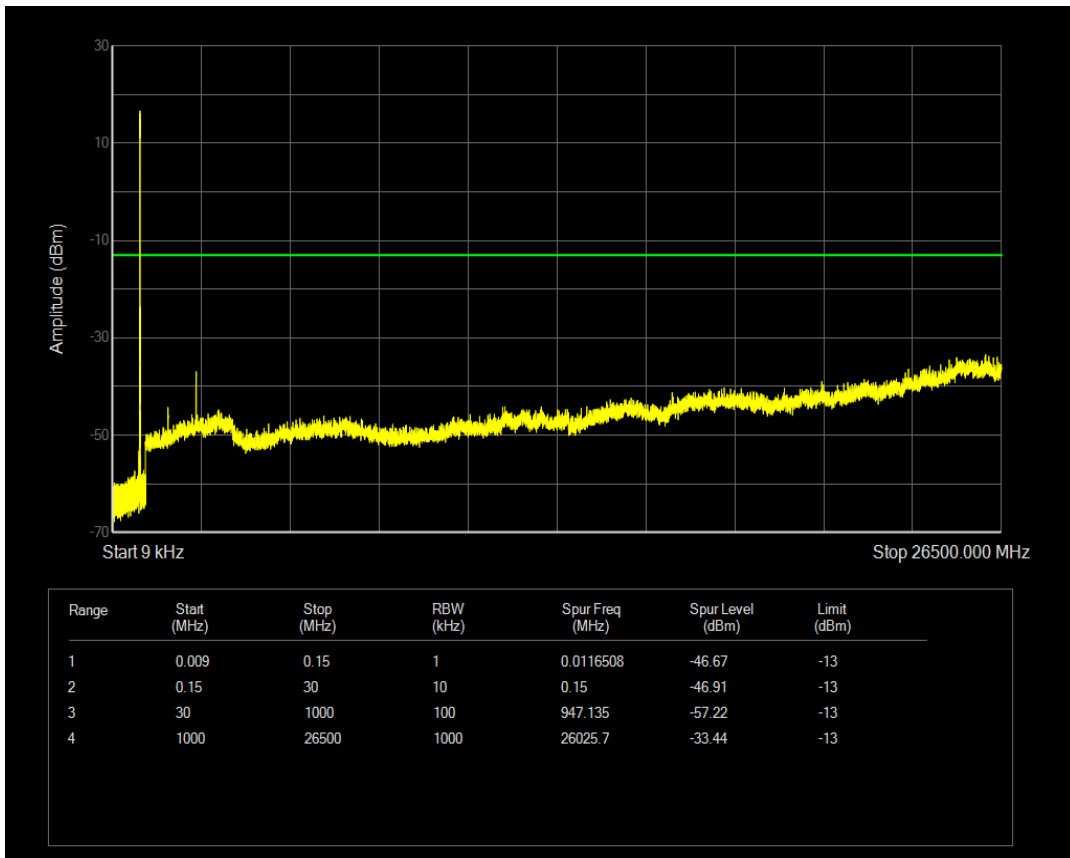

Band5 16QAM BW=3MHz Channel=20635 RB Size=15 Position=#0

Band5 QPSK BW=5MHz Channel=20425 RB Size=1 Position=#0

Band5 QPSK BW=5MHz Channel=20425 RB Size=25 Position=#0

Band5 16QAM BW=5MHz Channel=20425 RB Size=1 Position=#0

Band5 16QAM BW=5MHz Channel=20425 RB Size=25 Position=#0

Band5 QPSK BW=5MHz Channel=20525 RB Size=1 Position=#0

Band5 QPSK BW=5MHz Channel=20525 RB Size=25 Position=#0

Band5 16QAM BW=5MHz Channel=20525 RB Size=1 Position=#0