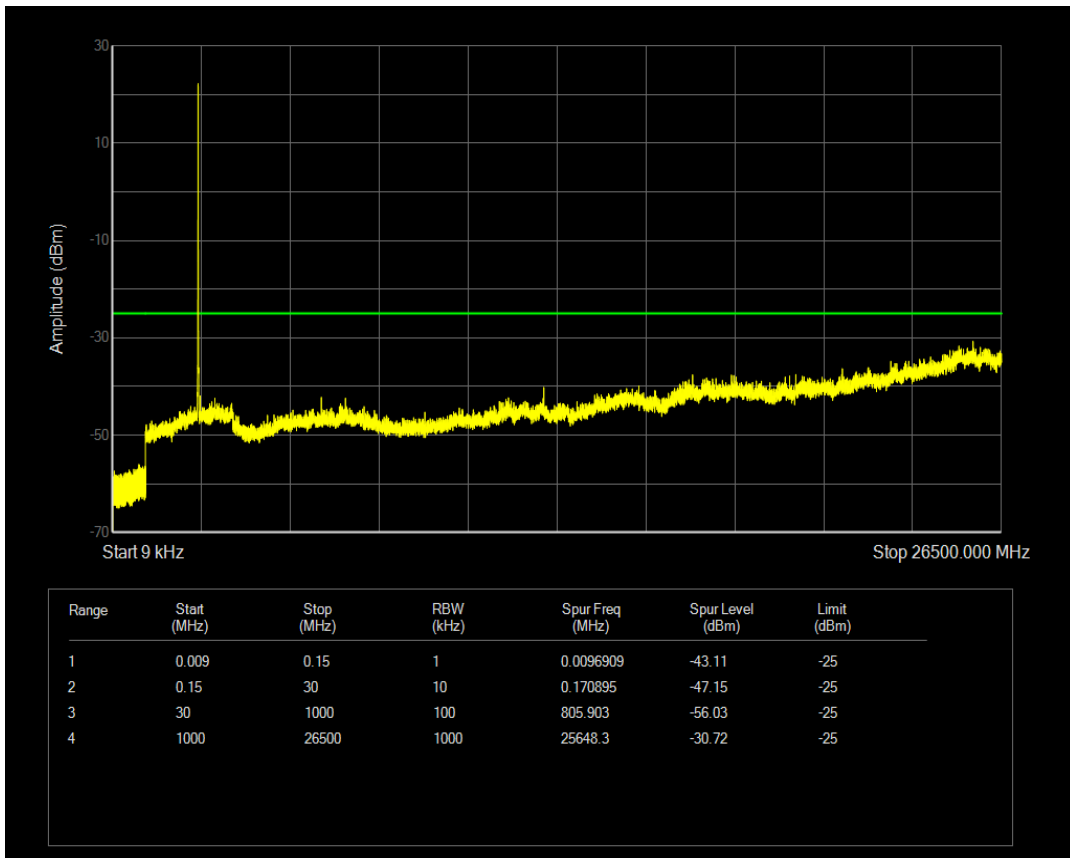

Band5 16QAM BW=10MHz Channel=20600 RB Size=50 Position=#0

Band7 QPSK BW=5MHz Channel=20775 RB Size=1 Position=#0

Band7 QPSK BW=5MHz Channel=20775 RB Size=25 Position=#0

Band7 16QAM BW=5MHz Channel=20775 RB Size=25 Position=#0

Band7 16QAM BW=5MHz Channel=20775 RB Size=1 Position=#0

Band7 QPSK BW=5MHz Channel=21100 RB Size=1 Position=#0

Band7 QPSK BW=5MHz Channel=21100 RB Size=25 Position=#0

Band7 16QAM BW=5MHz Channel=21100 RB Size=1 Position=#0

Band7 16QAM BW=5MHz Channel=21100 RB Size=25 Position=#0

Band7 QPSK BW=5MHz Channel=21425 RB Size=1 Position=#0

Band7 QPSK BW=5MHz Channel=21425 RB Size=25 Position=#0

Band7 16QAM BW=5MHz Channel=21425 RB Size=1 Position=#0