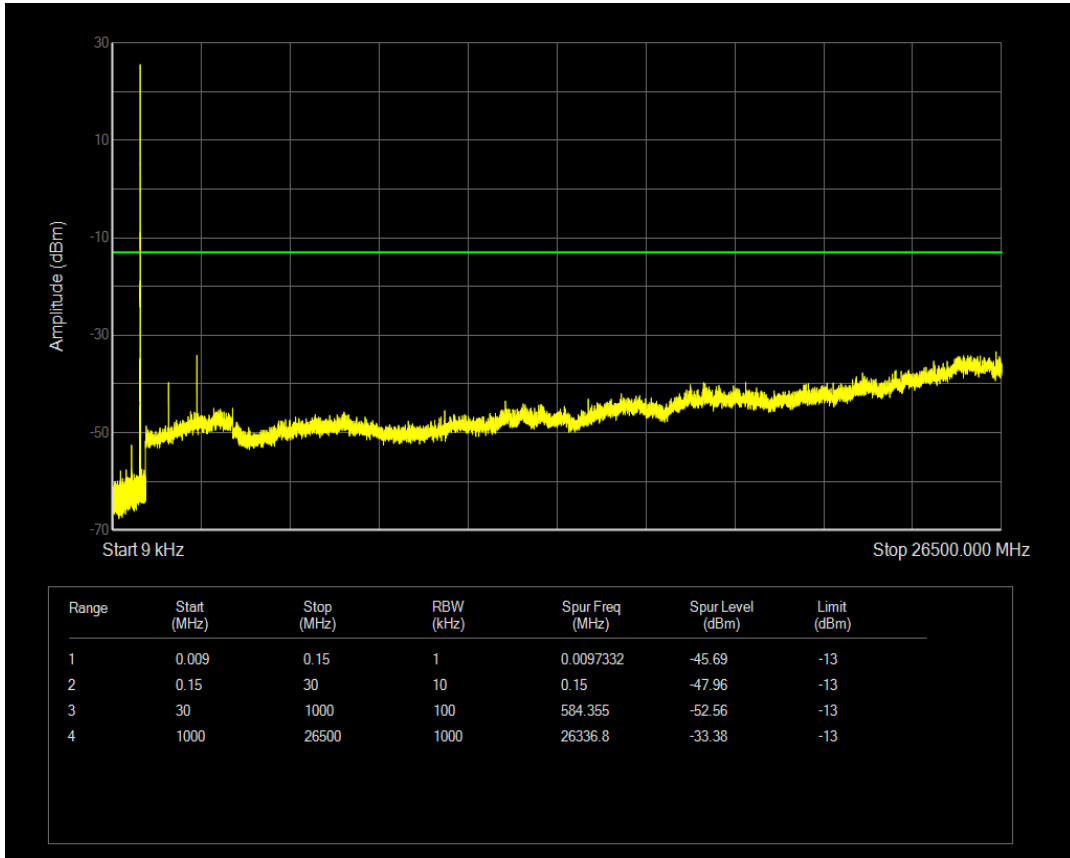

Band5 16QAM BW=5MHz Channel=20425 RB Size=25 Position=#0

Band5 QPSK BW=5MHz Channel=20525 RB Size=1 Position=#0

Band5 QPSK BW=5MHz Channel=20525 RB Size=25 Position=#0

Band5 16QAM BW=5MHz Channel=20525 RB Size=1 Position=#0

Band5 16QAM BW=5MHz Channel=20525 RB Size=25 Position=#0

Band5 QPSK BW=5MHz Channel=20625 RB Size=1 Position=#0

Band5 QPSK BW=5MHz Channel=20625 RB Size=25 Position=#0

Band5 16QAM BW=5MHz Channel=20625 RB Size=1 Position=#0

Band5 16QAM BW=5MHz Channel=20625 RB Size=25 Position=#0

Band5 QPSK BW=10MHz Channel=20450 RB Size=1 Position=#0

Band5 16QAM BW=10MHz Channel=20450 RB Size=1 Position=#0

Band5 QPSK BW=10MHz Channel=20450 RB Size=50 Position=#0