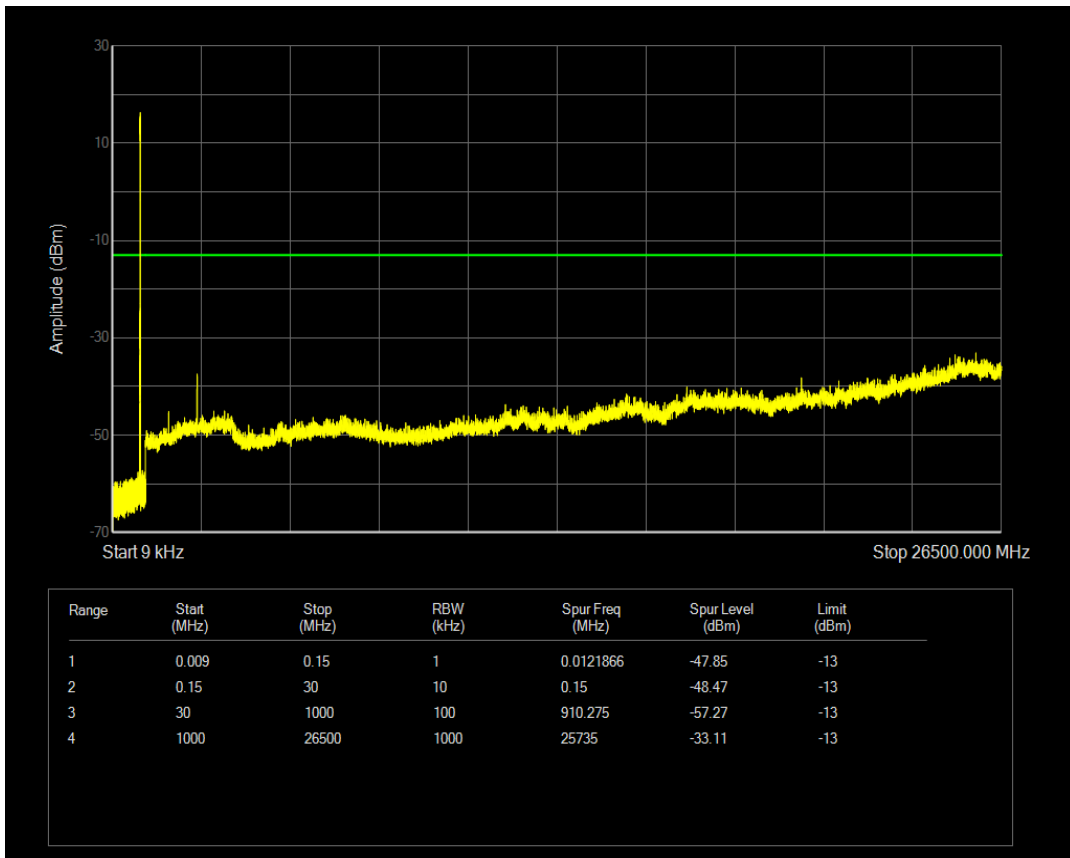

Band5 16QAM BW=5MHz Channel=20425 RB Size=25 Position=#0

Band5 QPSK BW=5MHz Channel=20525 RB Size=1 Position=#0

Band5 QPSK BW=5MHz Channel=20525 RB Size=25 Position=#0

Band5 16QAM BW=5MHz Channel=20525 RB Size=1 Position=#0

Band5 16QAM BW=5MHz Channel=20525 RB Size=25 Position=#0

Band5 QPSK BW=5MHz Channel=20625 RB Size=1 Position=#0

Band5 QPSK BW=5MHz Channel=20625 RB Size=25 Position=#0

Band5 16QAM BW=5MHz Channel=20625 RB Size=1 Position=#0