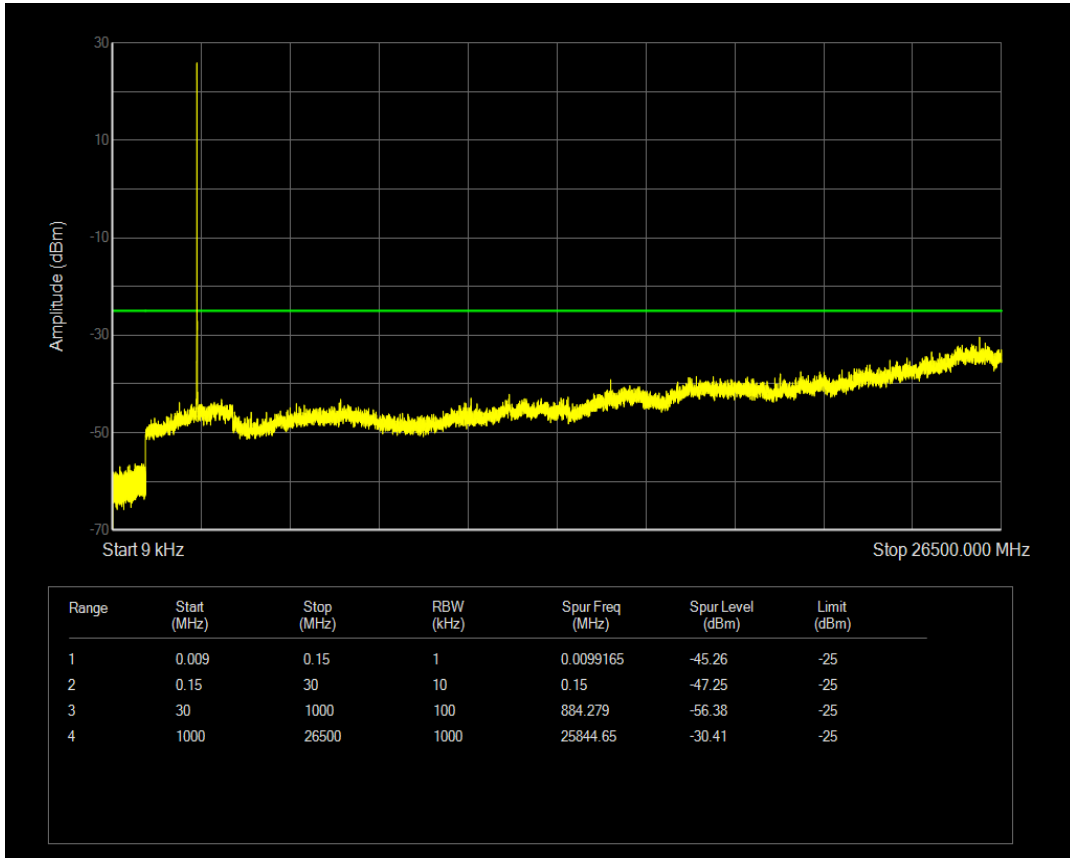

Band5 16QAM BW=10MHz Channel=20525 RB Size=50 Position=#0

Band5 QPSK BW=10MHz Channel=20600 RB Size=1 Position=#0

Band5 QPSK BW=10MHz Channel=20600 RB Size=50 Position=#0

Band5 16QAM BW=10MHz Channel=20600 RB Size=1 Position=#0

Band5 16QAM BW=10MHz Channel=20600 RB Size=50 Position=#0

Band7 QPSK BW=5MHz Channel=20775 RB Size=1 Position=#0

Band7 QPSK BW=5MHz Channel=20775 RB Size=25 Position=#0

Band7 16QAM BW=5MHz Channel=20775 RB Size=25 Position=#0

Band7 16QAM BW=5MHz Channel=20775 RB Size=1 Position=#0

Band7 QPSK BW=5MHz Channel=21100 RB Size=1 Position=#0

Band7 QPSK BW=5MHz Channel=21100 RB Size=25 Position=#0

Band7 16QAM BW=5MHz Channel=21100 RB Size=1 Position=#0