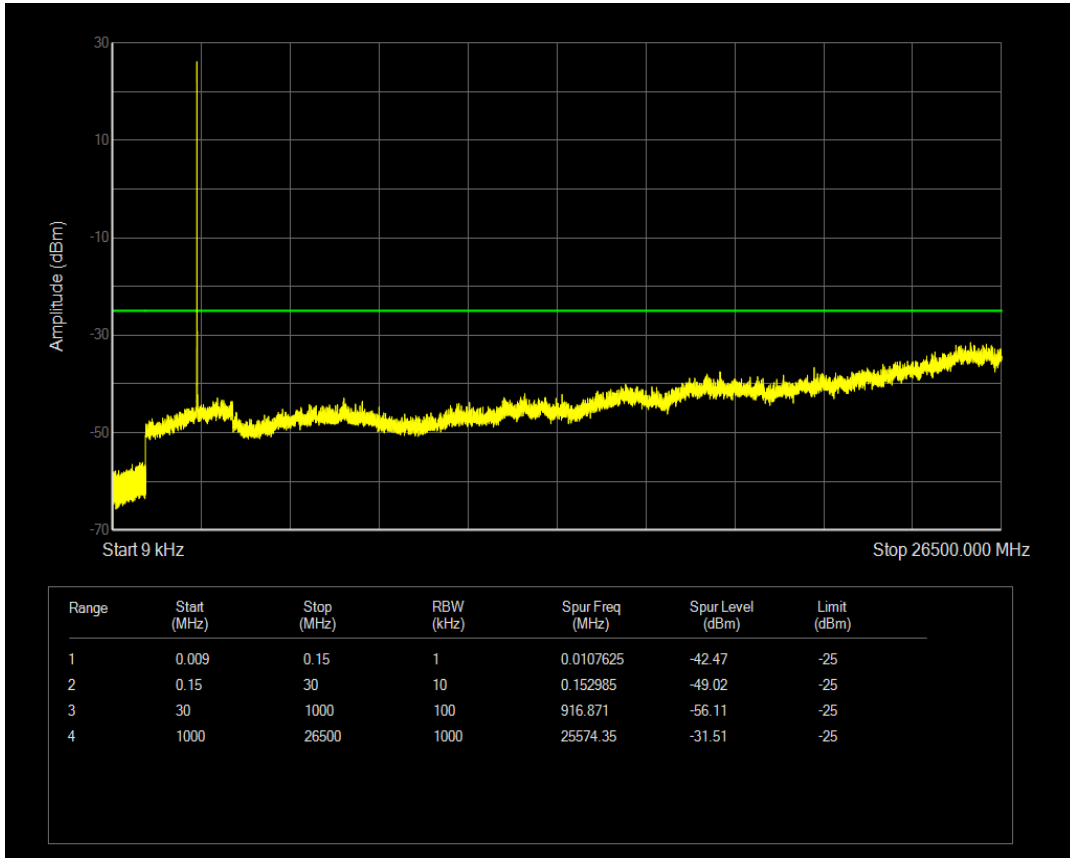

Band7 16QAM BW=5MHz Channel=20775 RB Size=1 Position=#0

Band7 QPSK BW=5MHz Channel=21100 RB Size=1 Position=#0

Band7 QPSK BW=5MHz Channel=21100 RB Size=25 Position=#0

Band7 16QAM BW=5MHz Channel=21100 RB Size=1 Position=#0

Band7 16QAM BW=5MHz Channel=21100 RB Size=25 Position=#0

Band7 QPSK BW=5MHz Channel=21425 RB Size=1 Position=#0

Band7 QPSK BW=5MHz Channel=21425 RB Size=25 Position=#0

Band7 16QAM BW=5MHz Channel=21425 RB Size=1 Position=#0