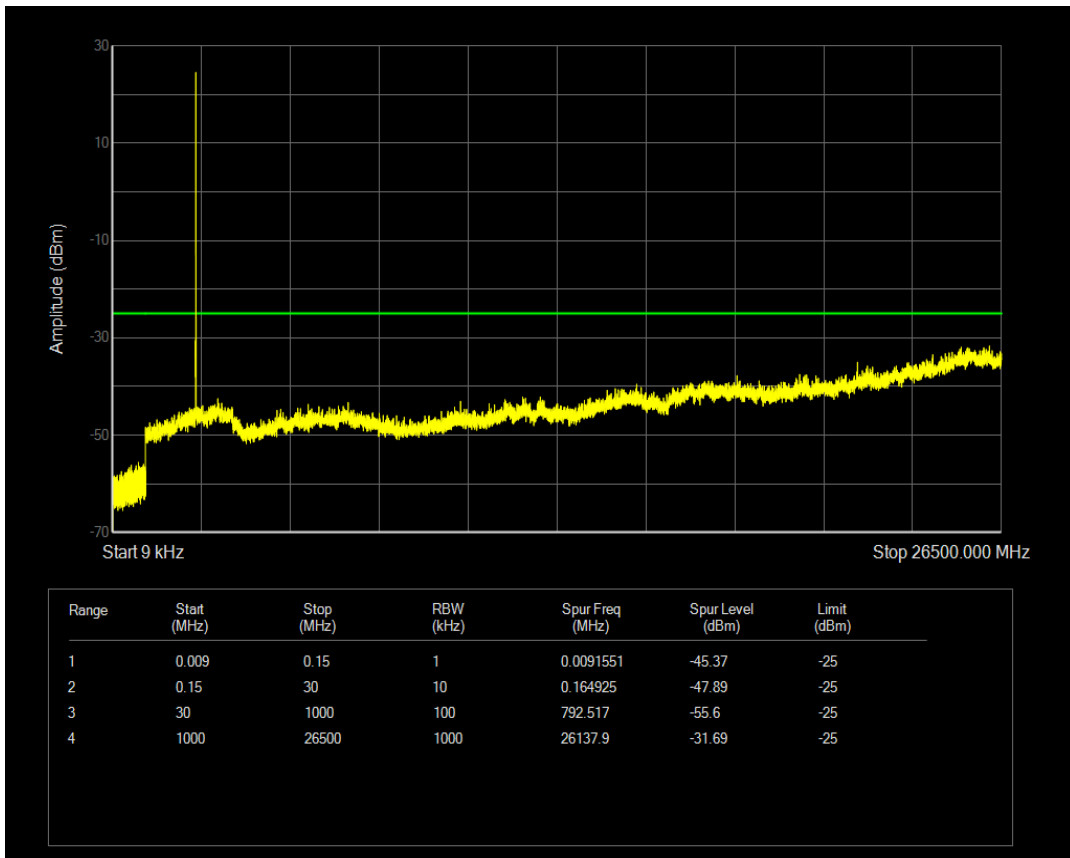

Band5 16QAM BW=10MHz Channel=20525 RB Size=50 Position=#0

Band5 QPSK BW=10MHz Channel=20600 RB Size=1 Position=#0

Band5 QPSK BW=10MHz Channel=20600 RB Size=50 Position=#0

Band5 16QAM BW=10MHz Channel=20600 RB Size=1 Position=#0

Band5 16QAM BW=10MHz Channel=20600 RB Size=50 Position=#0

Band7 QPSK BW=5MHz Channel=20775 RB Size=1 Position=#0

Band7 QPSK BW=5MHz Channel=20775 RB Size=25 Position=#0

Band7 16QAM BW=5MHz Channel=20775 RB Size=25 Position=#0

Band7 16QAM BW=5MHz Channel=20775 RB Size=1 Position=#0

Band7 QPSK BW=5MHz Channel=21100 RB Size=1 Position=#0

Band7 QPSK BW=5MHz Channel=21100 RB Size=25 Position=#0

Band7 16QAM BW=5MHz Channel=21100 RB Size=1 Position=#0