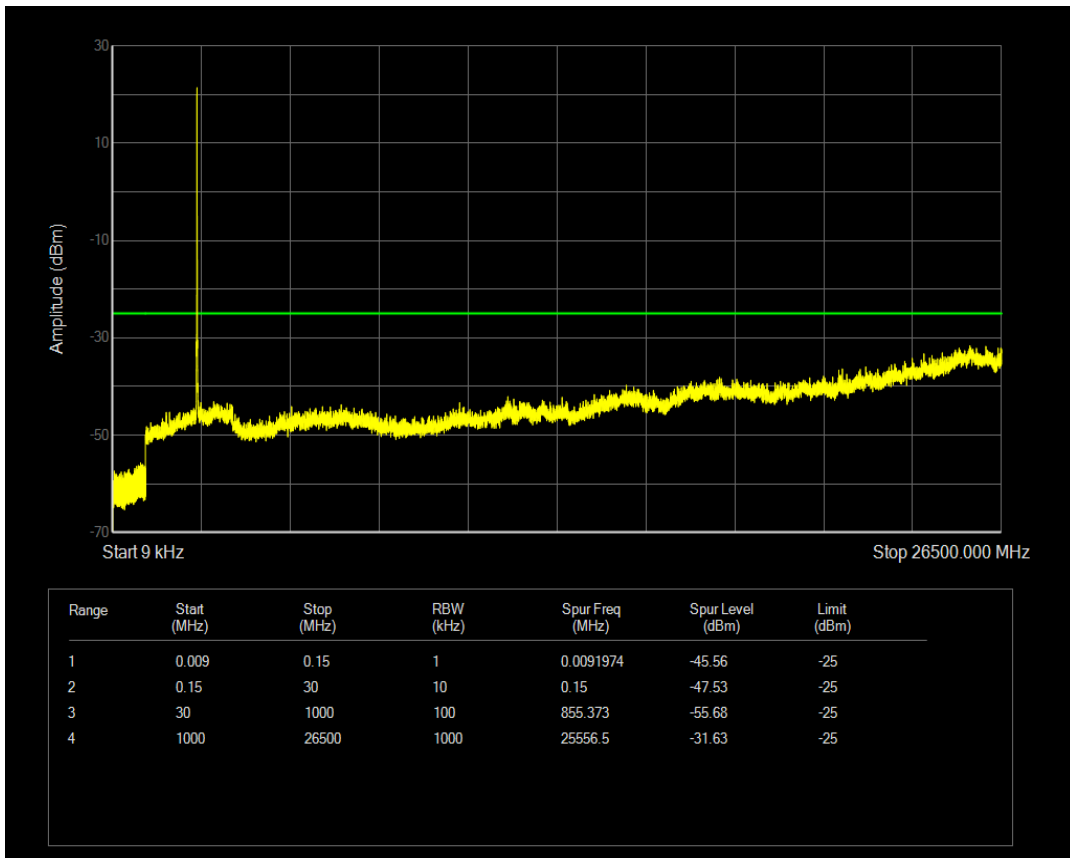

Band5 16QAM BW=10MHz Channel=20525 RB Size=50 Position=#0

Band5 QPSK BW=10MHz Channel=20600 RB Size=1 Position=#0

Band5 QPSK BW=10MHz Channel=20600 RB Size=50 Position=#0

Band5 16QAM BW=10MHz Channel=20600 RB Size=1 Position=#0

Band5 16QAM BW=10MHz Channel=20600 RB Size=50 Position=#0

Band7 QPSK BW=5MHz Channel=20775 RB Size=1 Position=#0

Band7 QPSK BW=5MHz Channel=20775 RB Size=25 Position=#0

Band7 16QAM BW=5MHz Channel=20775 RB Size=25 Position=#0

Band7 16QAM BW=5MHz Channel=20775 RB Size=1 Position=#0

Band7 QPSK BW=5MHz Channel=21100 RB Size=1 Position=#0

Band7 QPSK BW=5MHz Channel=21100 RB Size=25 Position=#0

Band7 16QAM BW=5MHz Channel=21100 RB Size=1 Position=#0