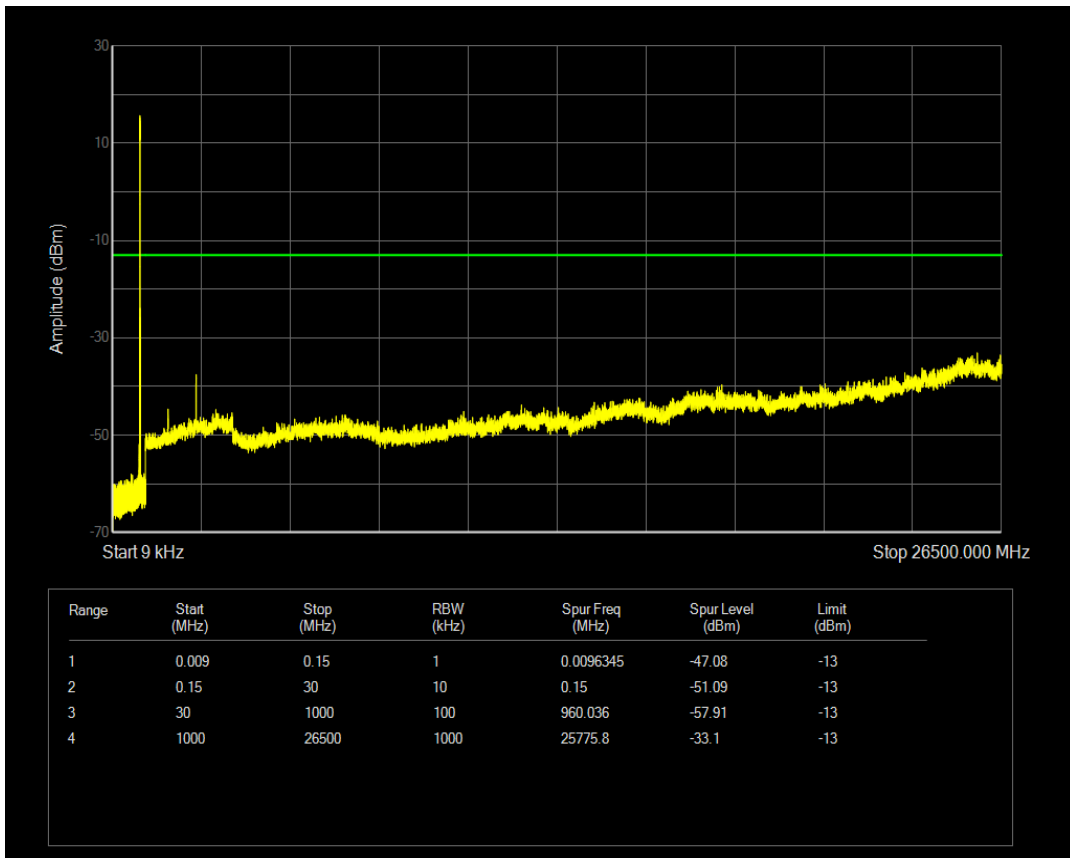

Band5 16QAM BW=3MHz Channel=20635 RB Size=15 Position=#0

Band5 QPSK BW=5MHz Channel=20425 RB Size=1 Position=#0

Band5 QPSK BW=5MHz Channel=20425 RB Size=25 Position=#0

Band5 16QAM BW=5MHz Channel=20425 RB Size=1 Position=#0

Band5 16QAM BW=5MHz Channel=20425 RB Size=25 Position=#0

Band5 QPSK BW=5MHz Channel=20525 RB Size=1 Position=#0

Band5 QPSK BW=5MHz Channel=20525 RB Size=25 Position=#0

Band5 16QAM BW=5MHz Channel=20525 RB Size=1 Position=#0

Band5 16QAM BW=5MHz Channel=20525 RB Size=25 Position=#0

Band5 QPSK BW=5MHz Channel=20625 RB Size=1 Position=#0

Band5 QPSK BW=5MHz Channel=20625 RB Size=25 Position=#0

Band5 16QAM BW=5MHz Channel=20625 RB Size=1 Position=#0