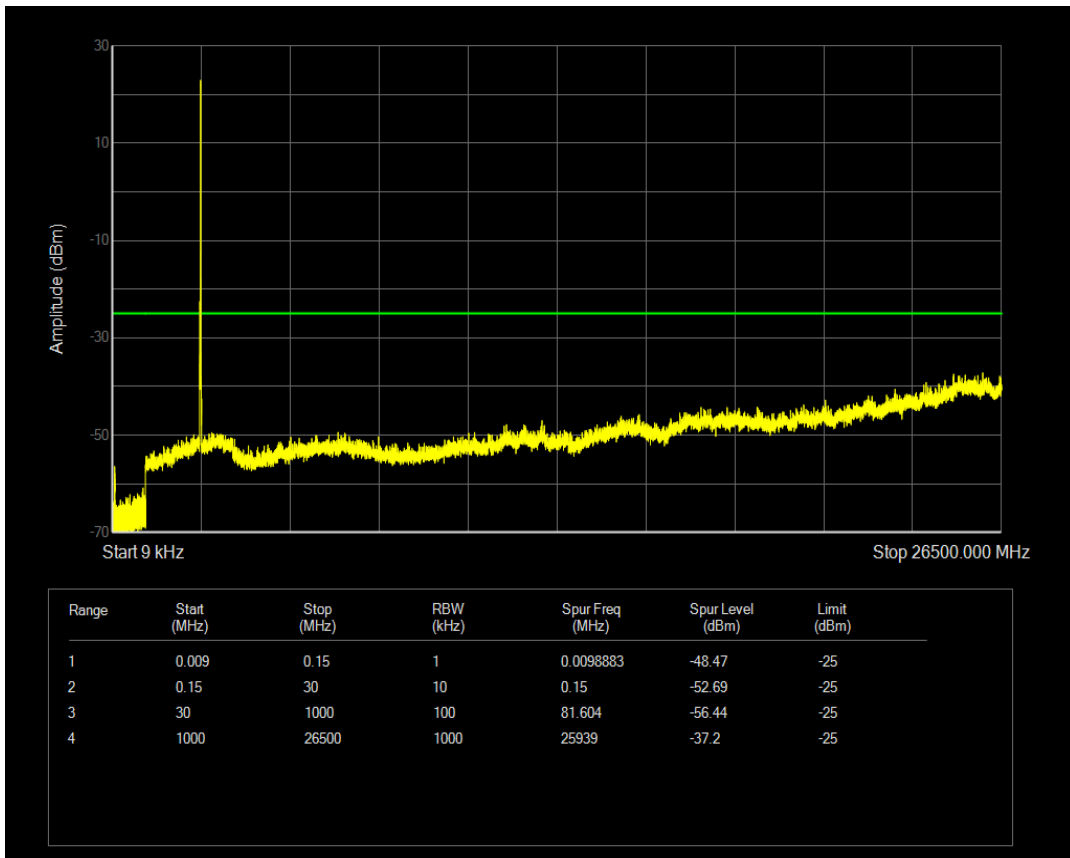

Band41 16QAM BW=5MHz Channel=41115 RB Size=25 Position=#0

Band41 QPSK BW=10MHz Channel=40390 RB Size=1 Position=#0