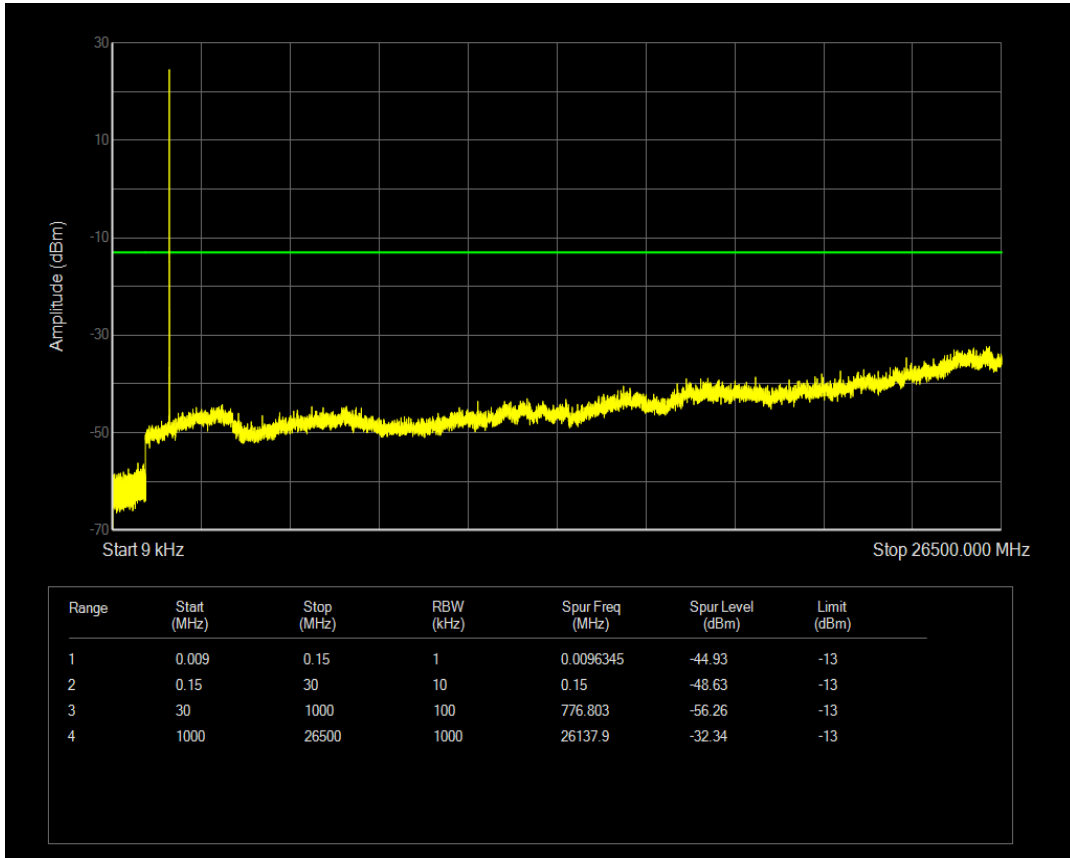

Band4 16QAM BW=3MHz Channel=20385 RB Size=15 Position=#0

Band4 QPSK BW=5MHz Channel=19975 RB Size=1 Position=#0

Band4 QPSK BW=5MHz Channel=19975 RB Size=25 Position=#0

Band4 16QAM BW=5MHz Channel=19975 RB Size=1 Position=#0

Band4 16QAM BW=5MHz Channel=19975 RB Size=25 Position=#0

Band4 QPSK BW=5MHz Channel=20175 RB Size=1 Position=#0

Band4 QPSK BW=5MHz Channel=20175 RB Size=25 Position=#0

Band4 16QAM BW=5MHz Channel=20175 RB Size=1 Position=#0