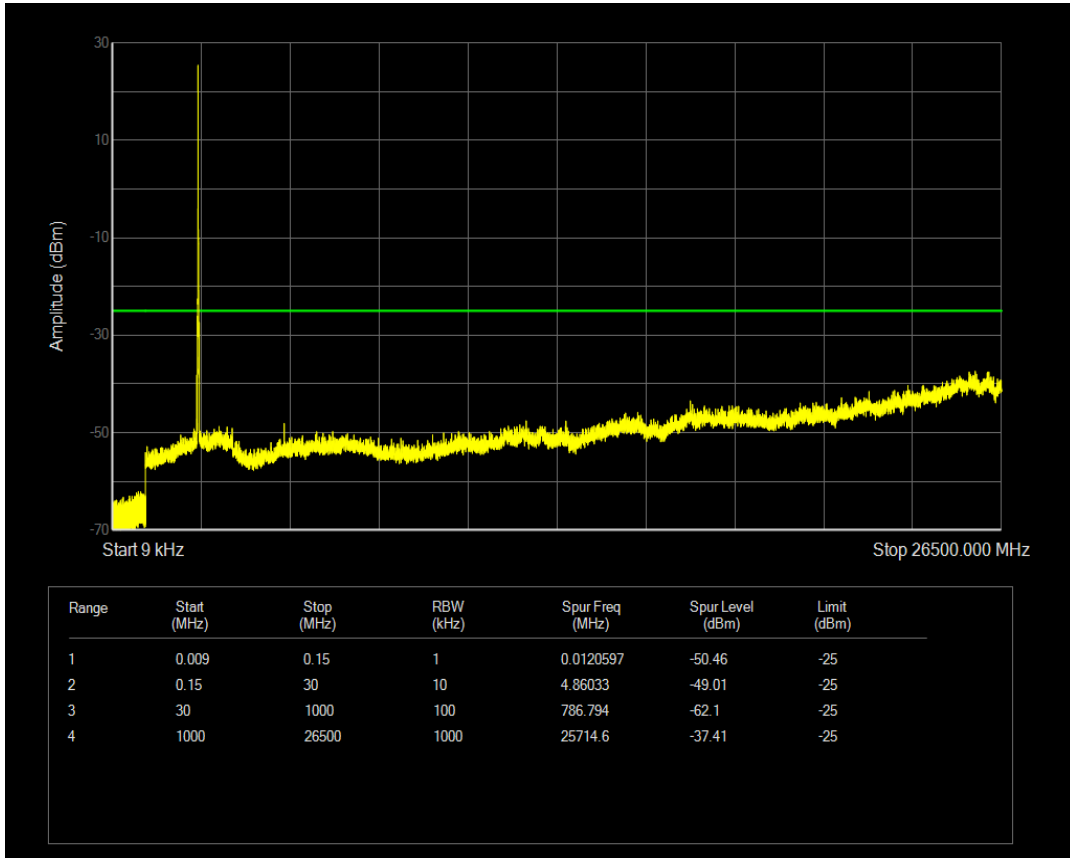

Band41 QPSK BW=20MHz Channel=40440 RB Size=1 Position=#0

Band41 QPSK BW=20MHz Channel=40440 RB Size=100 Position=#0