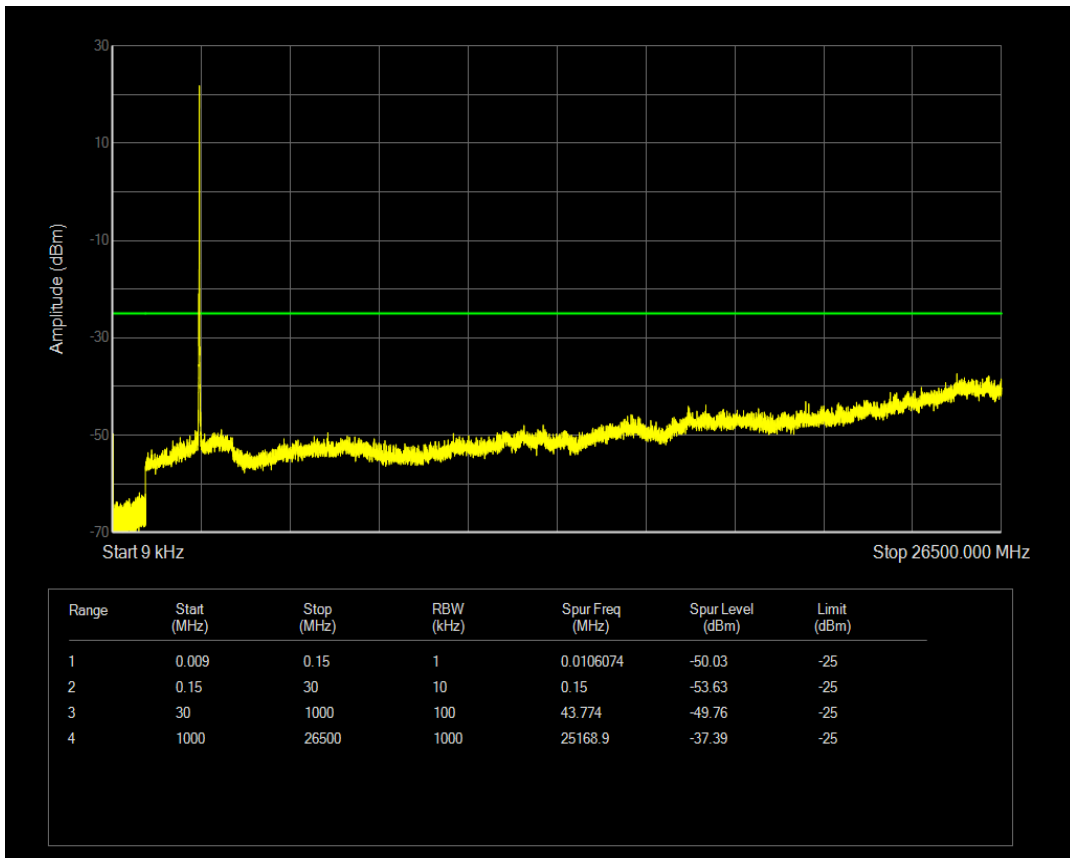

Band41 QPSK BW=5MHz Channel=40740 RB Size=25 Position=#0

Band41 16QAM BW=5MHz Channel=40740 RB Size=1 Position=#0