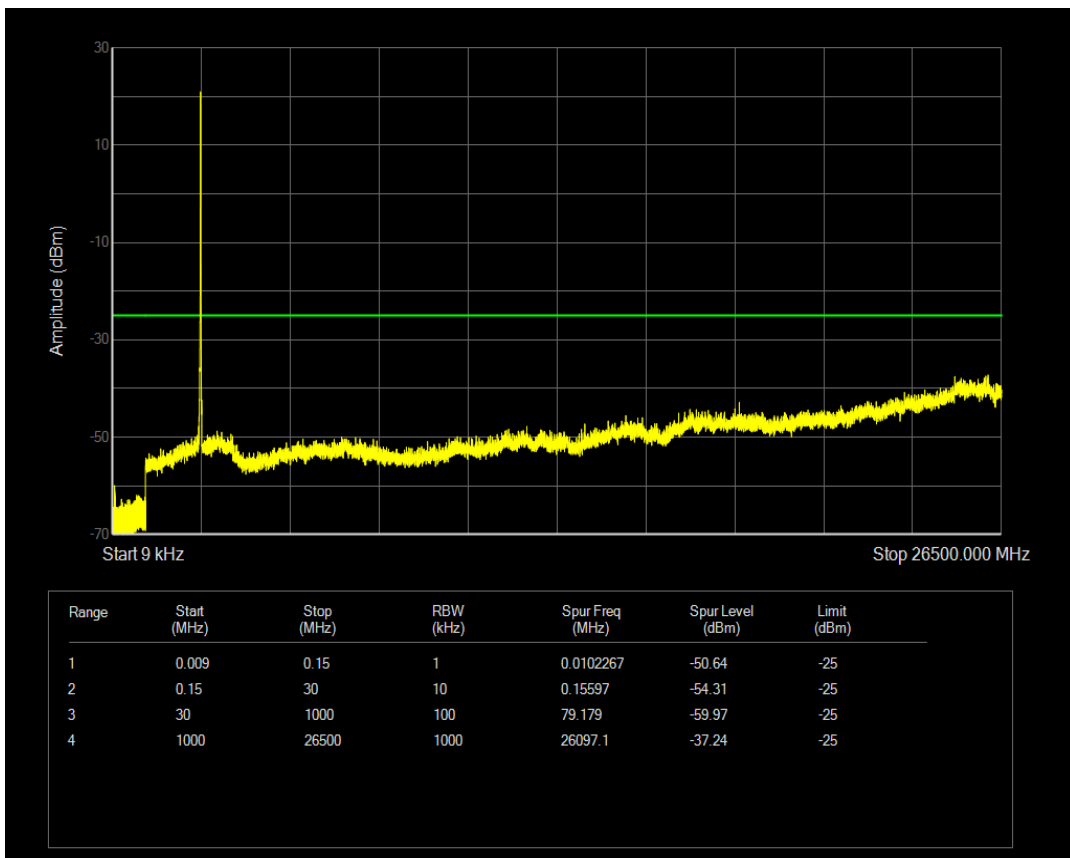

Band41 16QAM BW=10MHz Channel=41090 RB Size=50 Position=#0

Band41 QPSK BW=15MHz Channel=40415 RB Size=1 Position=#0