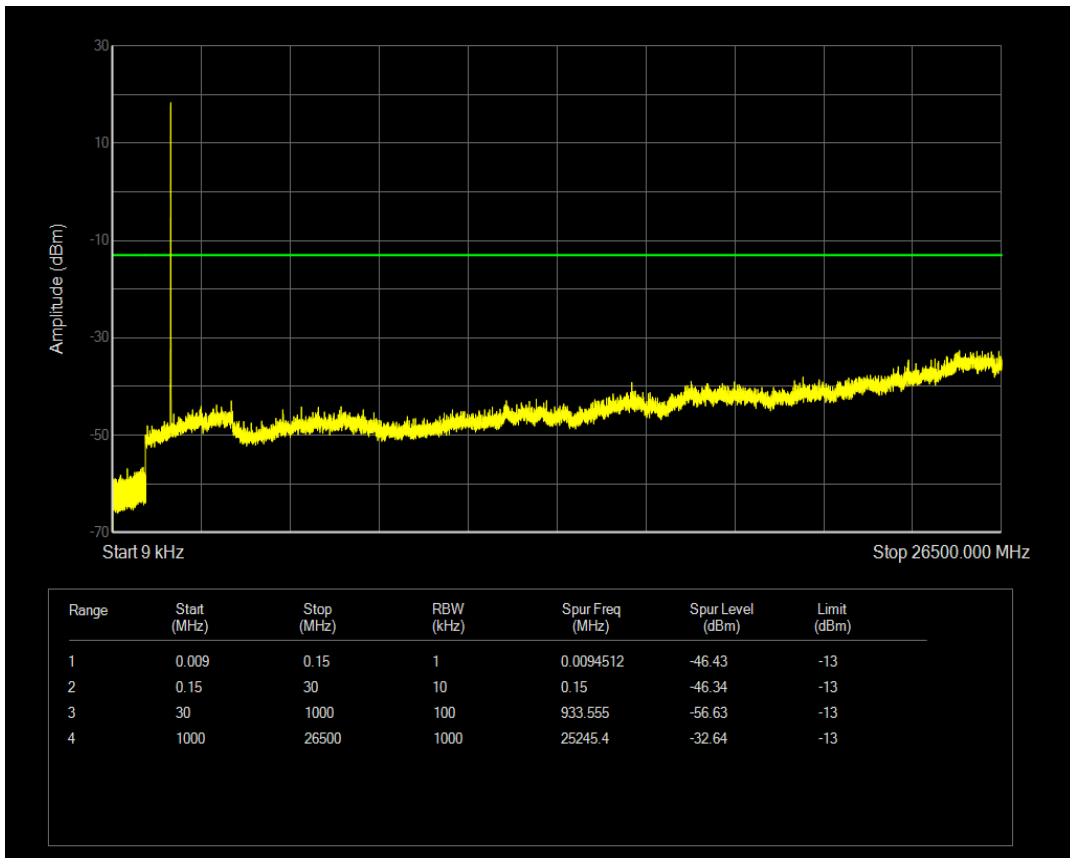

Band4 16QAM BW=5MHz Channel=20175 RB Size=25 Position=#0

Band4 QPSK BW=5MHz Channel=20375 RB Size=1 Position=#0

Band4 QPSK BW=5MHz Channel=20375 RB Size=25 Position=#0

Band4 16QAM BW=5MHz Channel=20375 RB Size=1 Position=#0

Band4 16QAM BW=5MHz Channel=20375 RB Size=25 Position=#0

Band4 QPSK BW=10MHz Channel=20000 RB Size=1 Position=#0

Band4 QPSK BW=10MHz Channel=20000 RB Size=50 Position=#0

Band4 16QAM BW=10MHz Channel=20000 RB Size=1 Position=#0