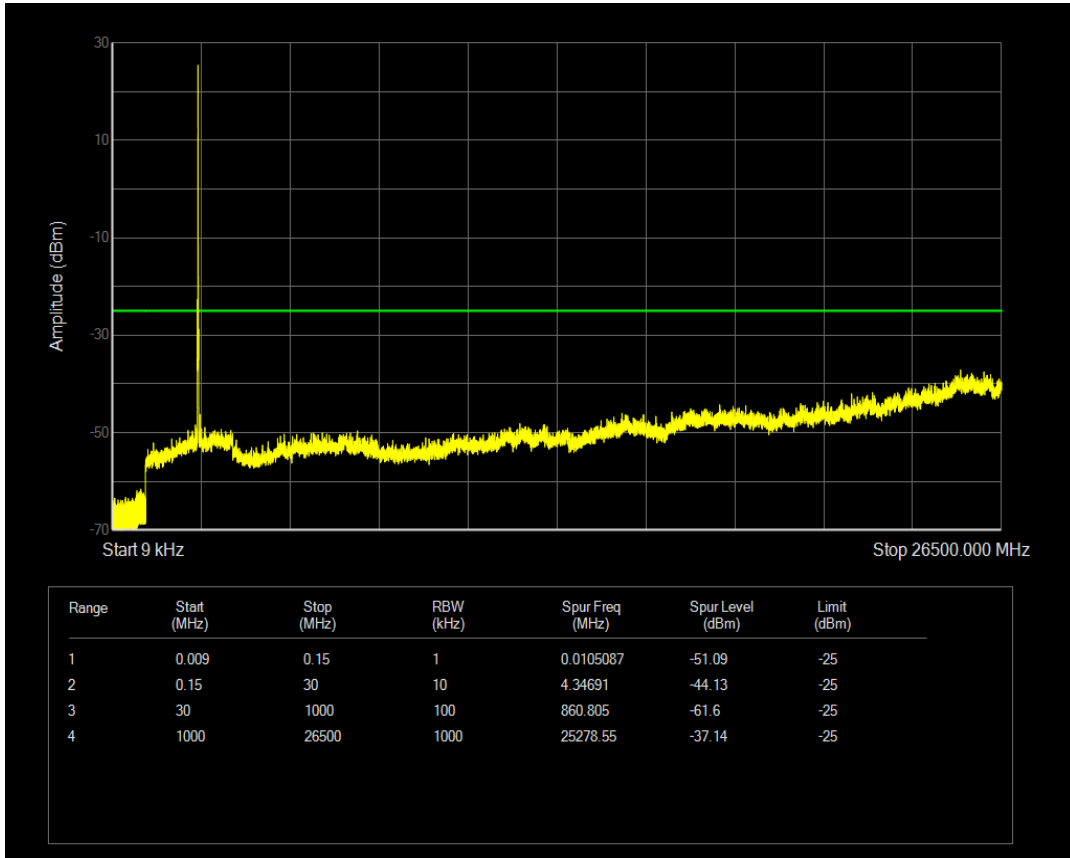

Band41 QPSK BW=10MHz Channel=40390 RB Size=1 Position=#0

Band41 16QAM BW=10MHz Channel=40390 RB Size=1 Position=#0