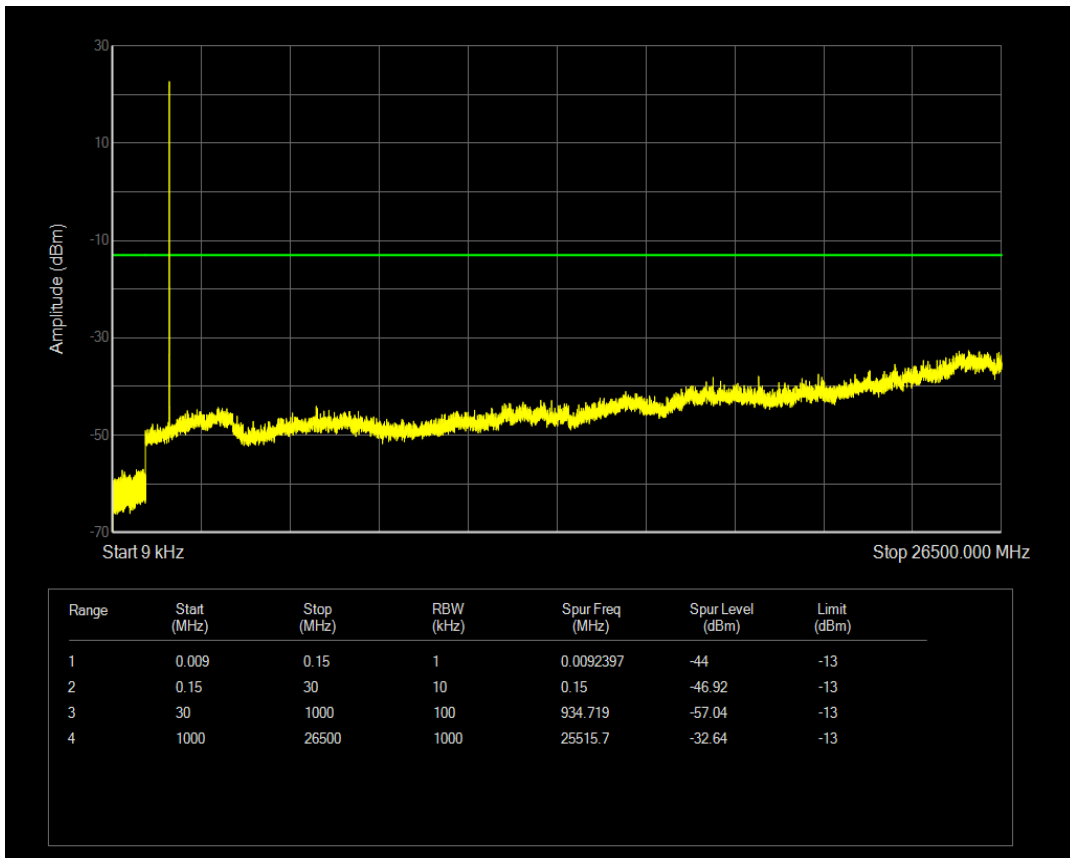

Band26(824-849) 16QAM BW=15MHz Channel=26965 RB Size=75 Position=#0

Band4 QPSK BW=1.4MHz Channel=19957 RB Size=1 Position=#0

Band4 QPSK BW=1.4MHz Channel=19957 RB Size=6 Position=#0

Band4 16QAM BW=1.4MHz Channel=19957 RB Size=1 Position=#0

Band4 16QAM BW=1.4MHz Channel=19957 RB Size=6 Position=#0

Band4 QPSK BW=1.4MHz Channel=20175 RB Size=1 Position=#0

Band4 16QAM BW=1.4MHz Channel=20175 RB Size=1 Position=#0

Band4 QPSK BW=1.4MHz Channel=20175 RB Size=6 Position=#0