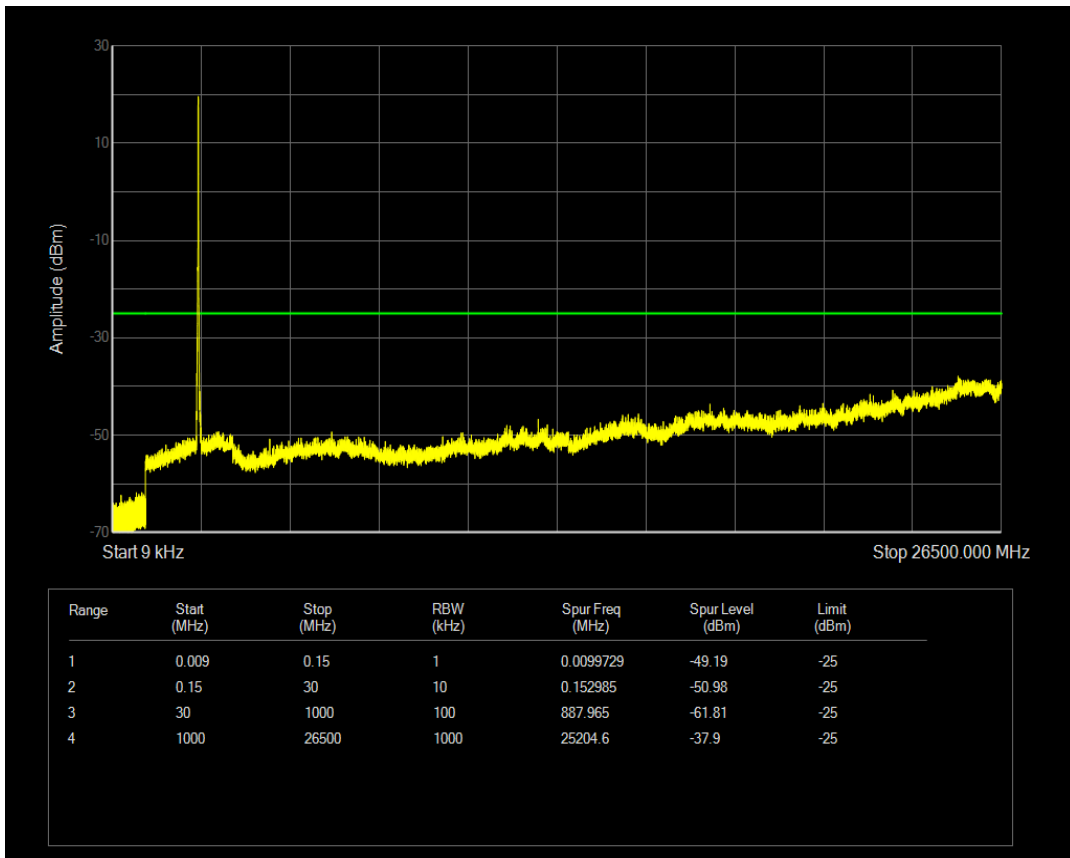

Band41 QPSK BW=15MHz Channel=40415 RB Size=75 Position=#0

Band41 16QAM BW=15MHz Channel=40415 RB Size=1 Position=#0