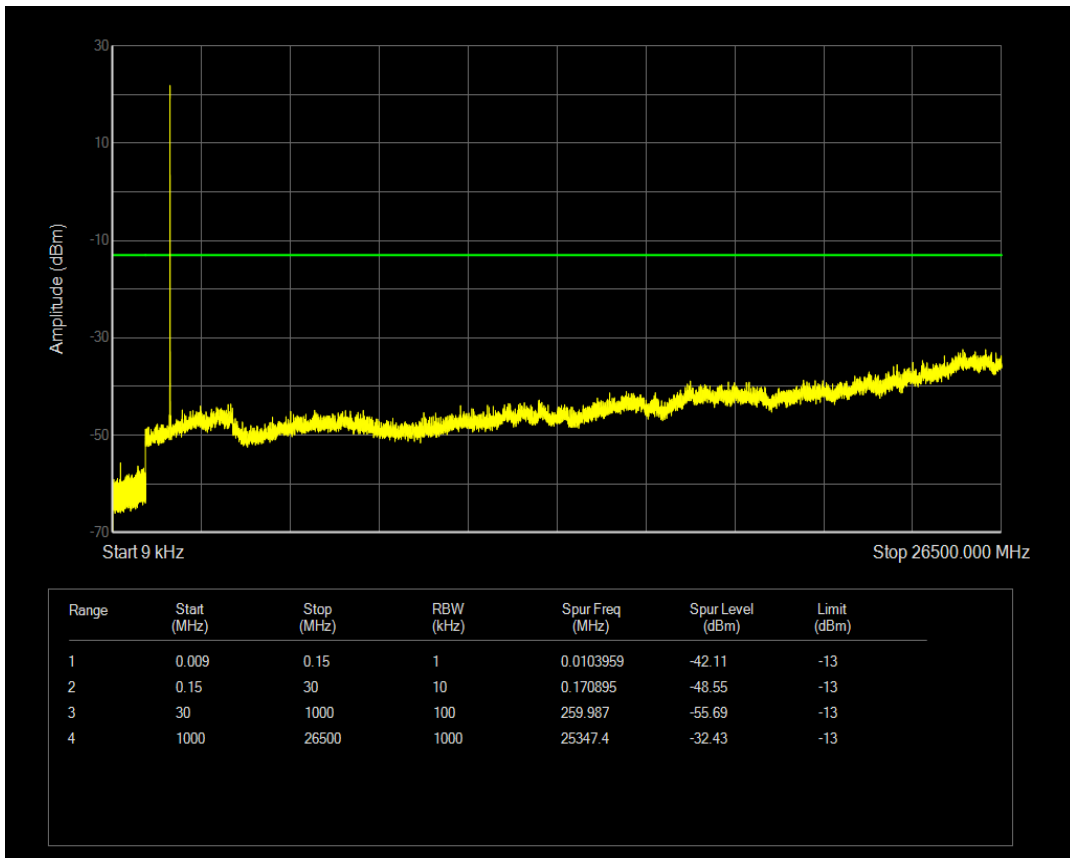

Band4 QPSK BW=3MHz Channel=20175 RB Size=1 Position=#0

Band4 16QAM BW=3MHz Channel=20175 RB Size=1 Position=#0