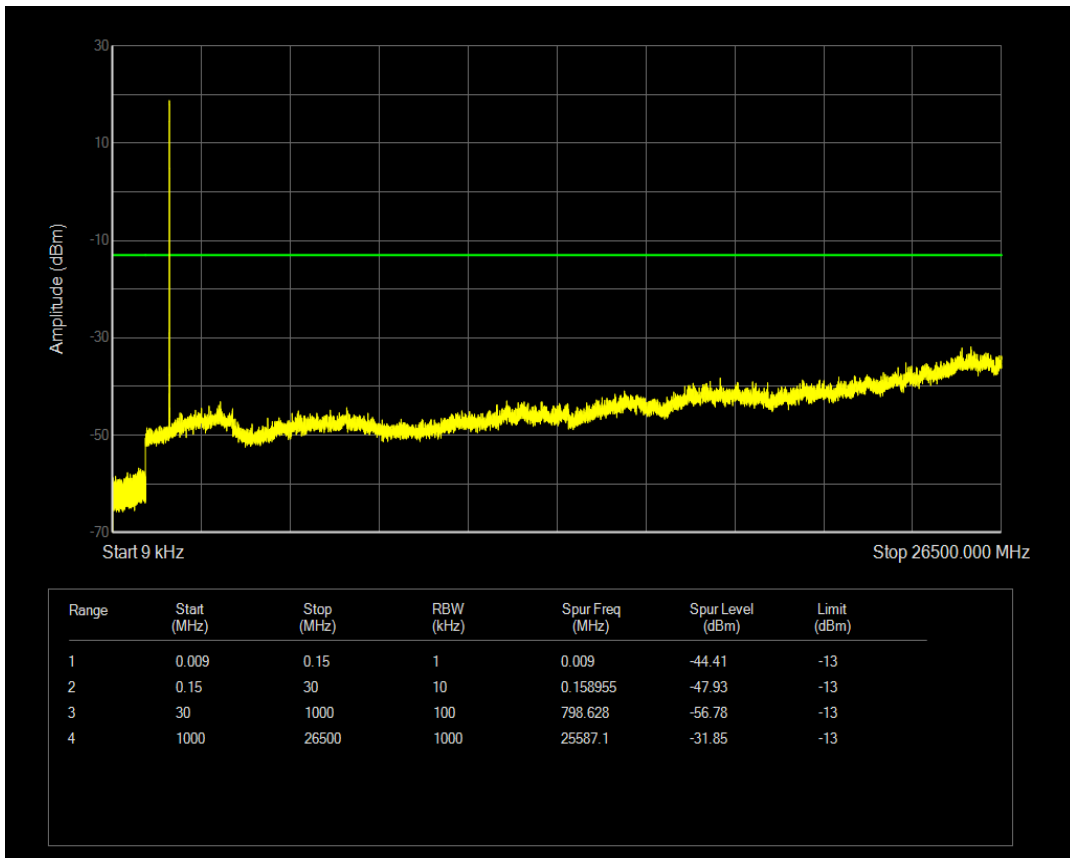

Band4 16QAM BW=5MHz Channel=19975 RB Size=25 Position=#0

Band4 QPSK BW=5MHz Channel=20175 RB Size=1 Position=#0