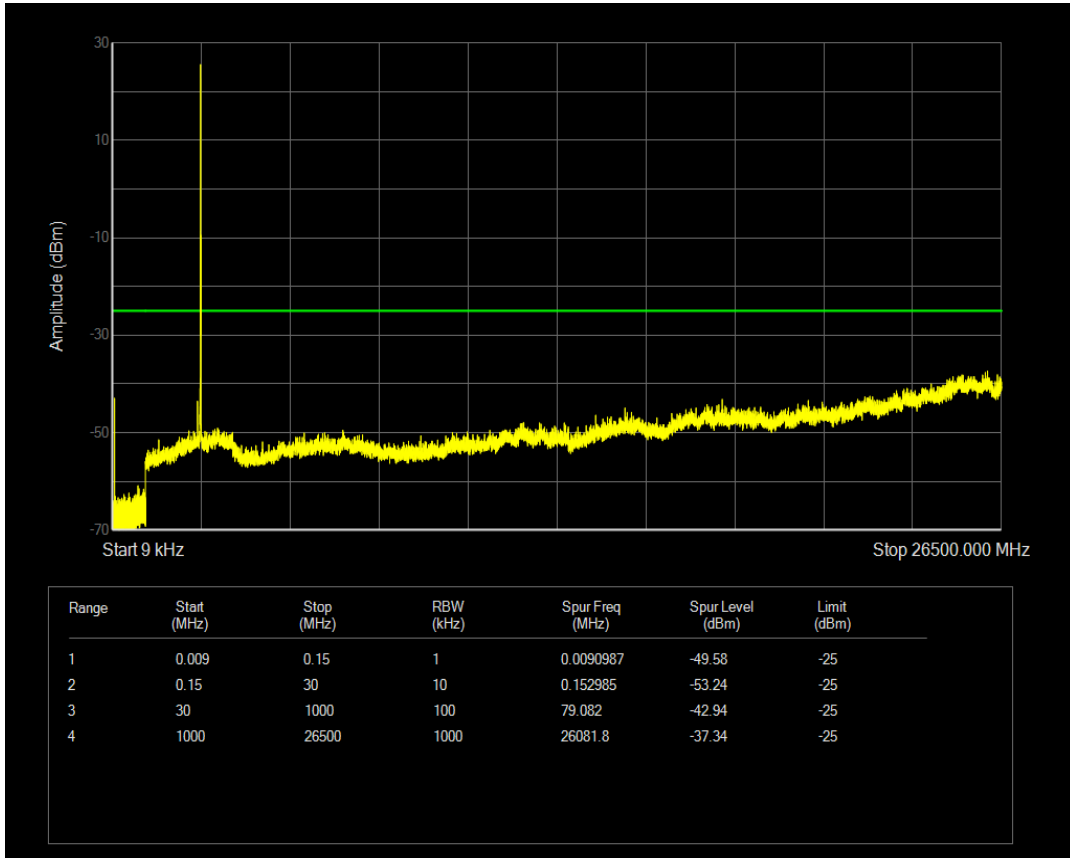

Band41 QPSK BW=5MHz Channel=41115 RB Size=1 Position=#0

Band41 QPSK BW=5MHz Channel=41115 RB Size=25 Position=#0