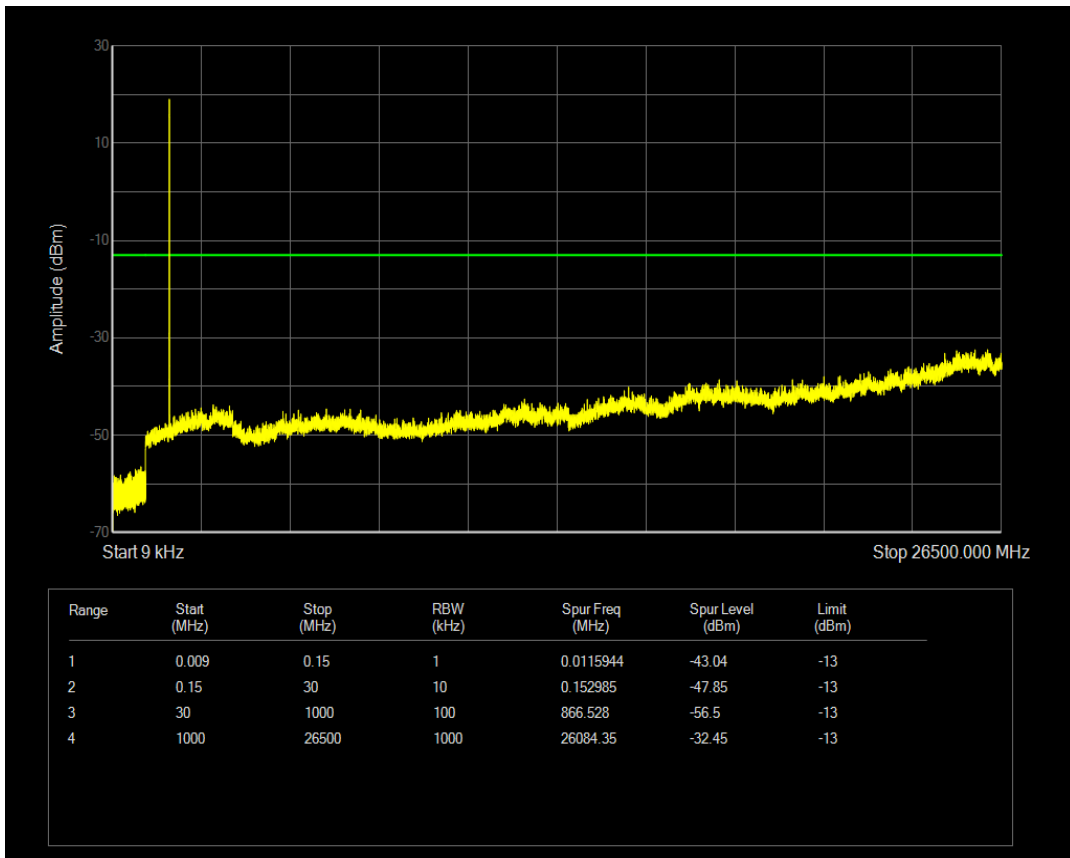

Band4 QPSK BW=3MHz Channel=19965 RB Size=15 Position=#0

Band4 16QAM BW=3MHz Channel=19965 RB Size=1 Position=#0