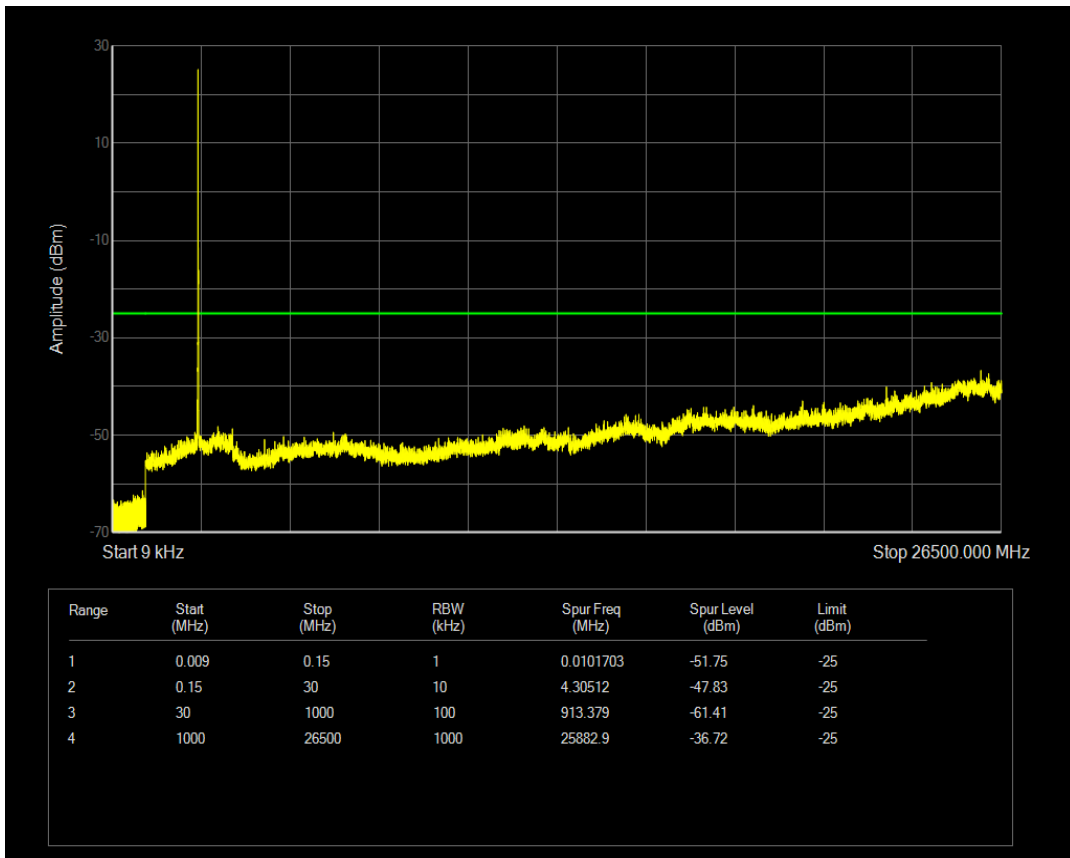

Band41 16QAM BW=10MHz Channel=40390 RB Size=1 Position=#0

Band41 QPSK BW=10MHz Channel=40390 RB Size=50 Position=#0