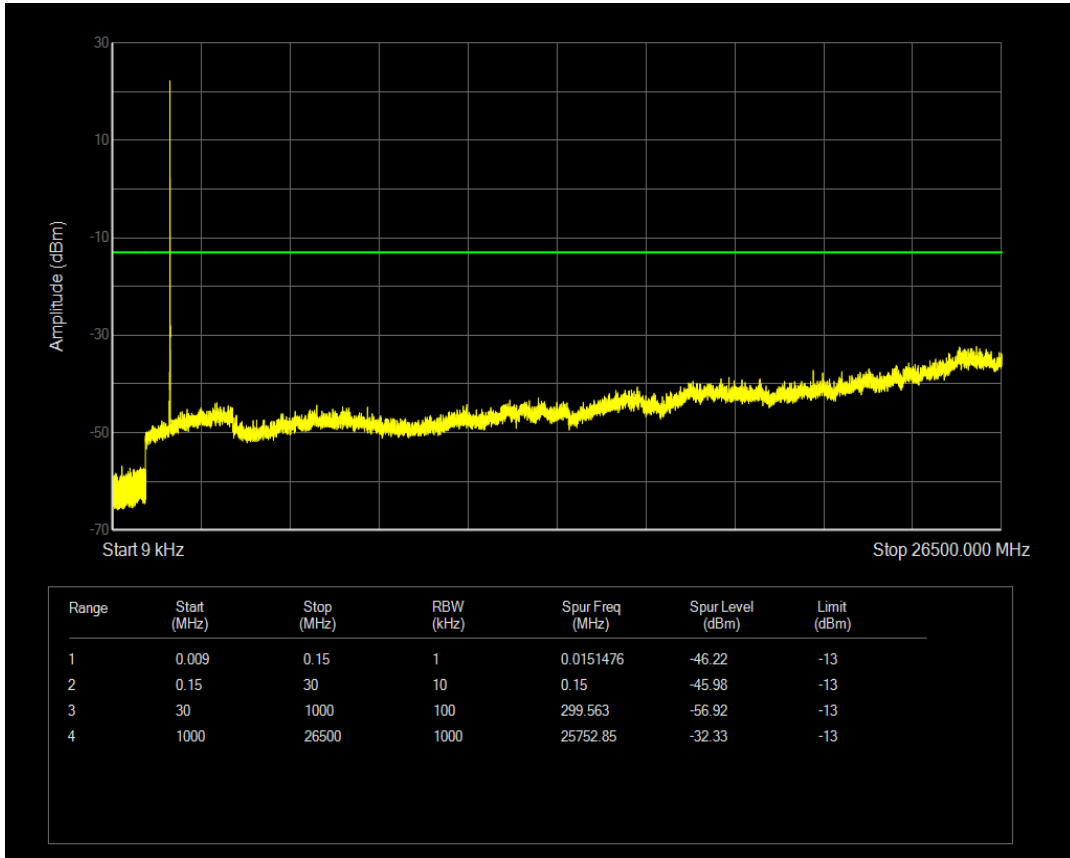

Band4 16QAM BW=5MHz Channel=19975 RB Size=25 Position=#0

Band4 QPSK BW=5MHz Channel=20175 RB Size=1 Position=#0

Band4 QPSK BW=5MHz Channel=20175 RB Size=25 Position=#0

Band4 16QAM BW=5MHz Channel=20175 RB Size=1 Position=#0