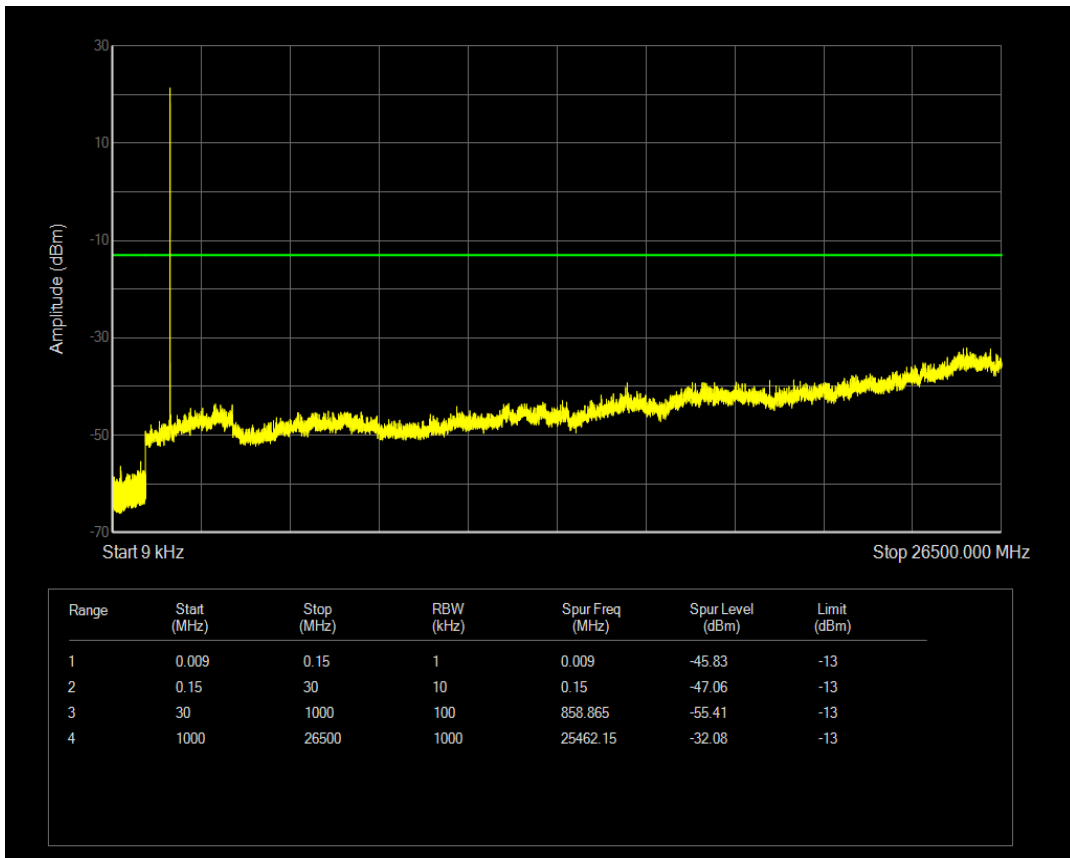

Band4 16QAM BW=1.4MHz Channel=19957 RB Size=6 Position=#0

Band4 QPSK BW=1.4MHz Channel=20175 RB Size=1 Position=#0

Band4 16QAM BW=1.4MHz Channel=20175 RB Size=1 Position=#0

Band4 QPSK BW=1.4MHz Channel=20175 RB Size=6 Position=#0

Band4 16QAM BW=1.4MHz Channel=20175 RB Size=6 Position=#0

Band4 QPSK BW=1.4MHz Channel=20393 RB Size=1 Position=#0

Band4 QPSK BW=1.4MHz Channel=20393 RB Size=6 Position=#0

Band4 16QAM BW=1.4MHz Channel=20393 RB Size=1 Position=#0