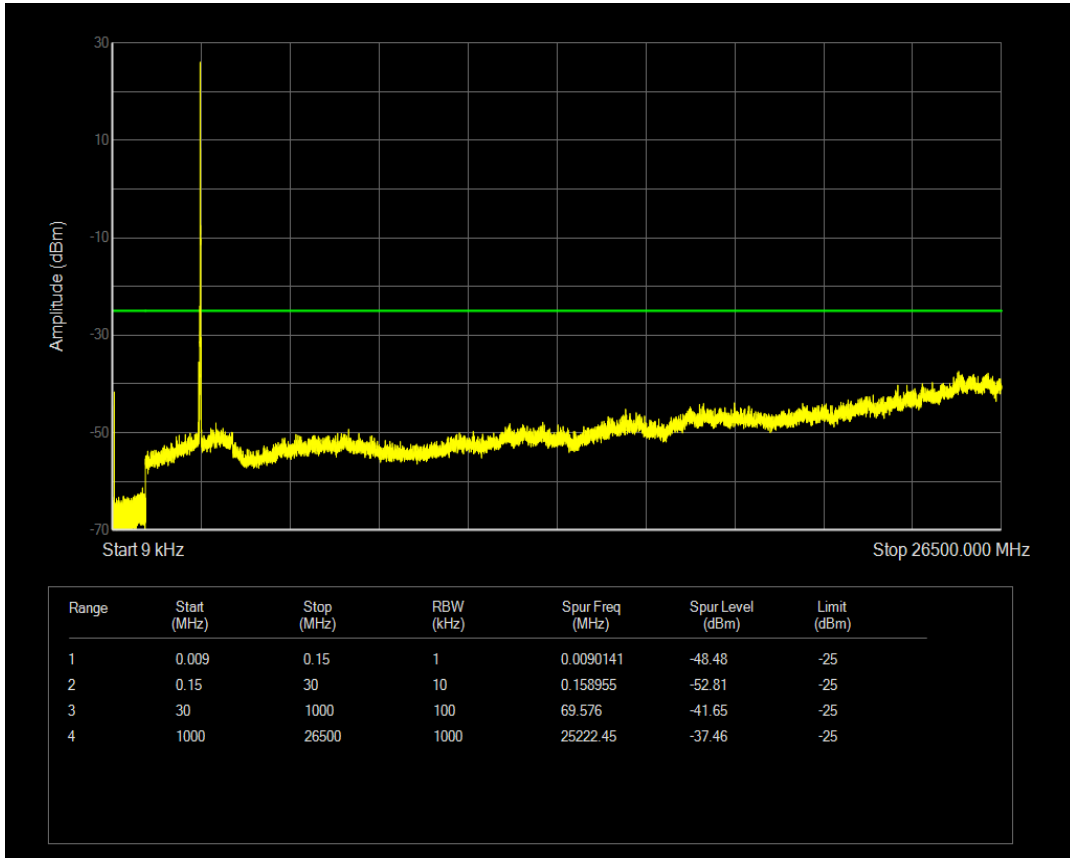

Band41 16QAM BW=15MHz Channel=40740 RB Size=75 Position=#0

Band41 QPSK BW=15MHz Channel=41065 RB Size=1 Position=#0

Band41 QPSK BW=15MHz Channel=41065 RB Size=75 Position=#0

Band41 16QAM BW=15MHz Channel=41065 RB Size=1 Position=#0