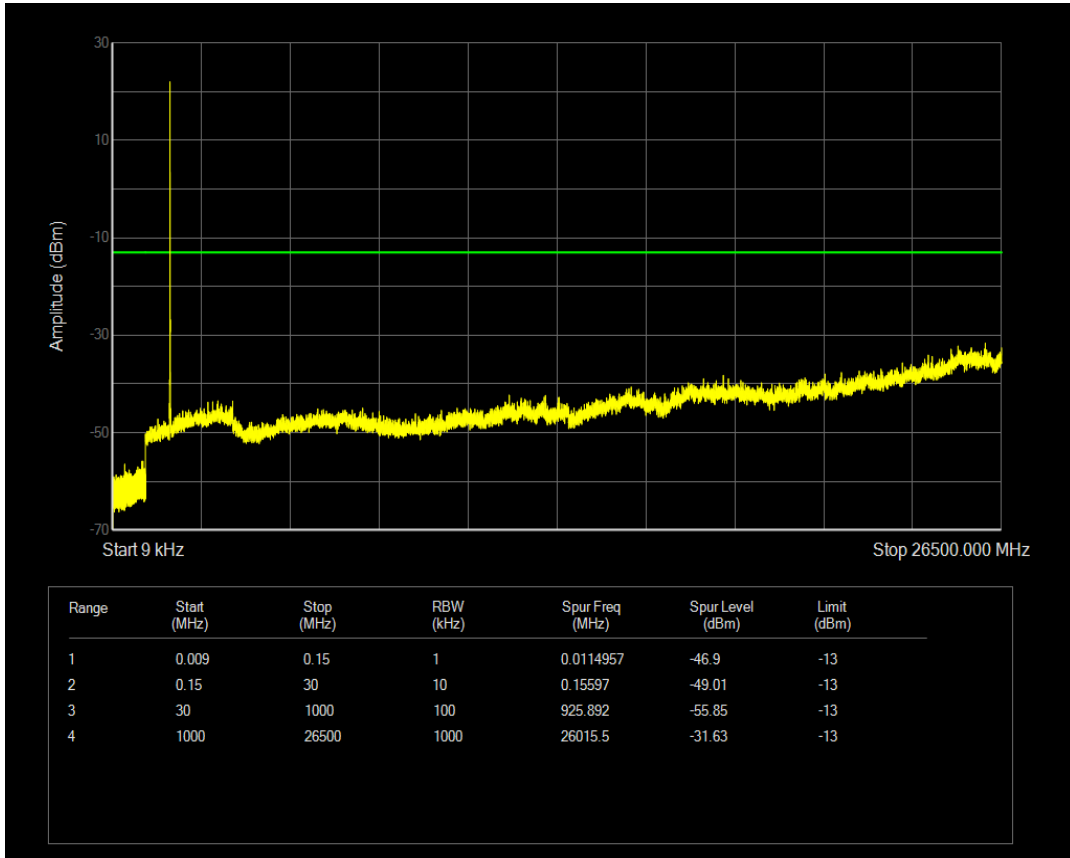

Band4 16QAM BW=3MHz Channel=20385 RB Size=15 Position=#0

Band4 QPSK BW=5MHz Channel=19975 RB Size=1 Position=#0

Band4 QPSK BW=5MHz Channel=19975 RB Size=25 Position=#0

Band4 16QAM BW=5MHz Channel=19975 RB Size=1 Position=#0

Band4 16QAM BW=5MHz Channel=19975 RB Size=25 Position=#0

Band4 QPSK BW=5MHz Channel=20175 RB Size=1 Position=#0

Band4 QPSK BW=5MHz Channel=20175 RB Size=25 Position=#0

Band4 16QAM BW=5MHz Channel=20175 RB Size=1 Position=#0