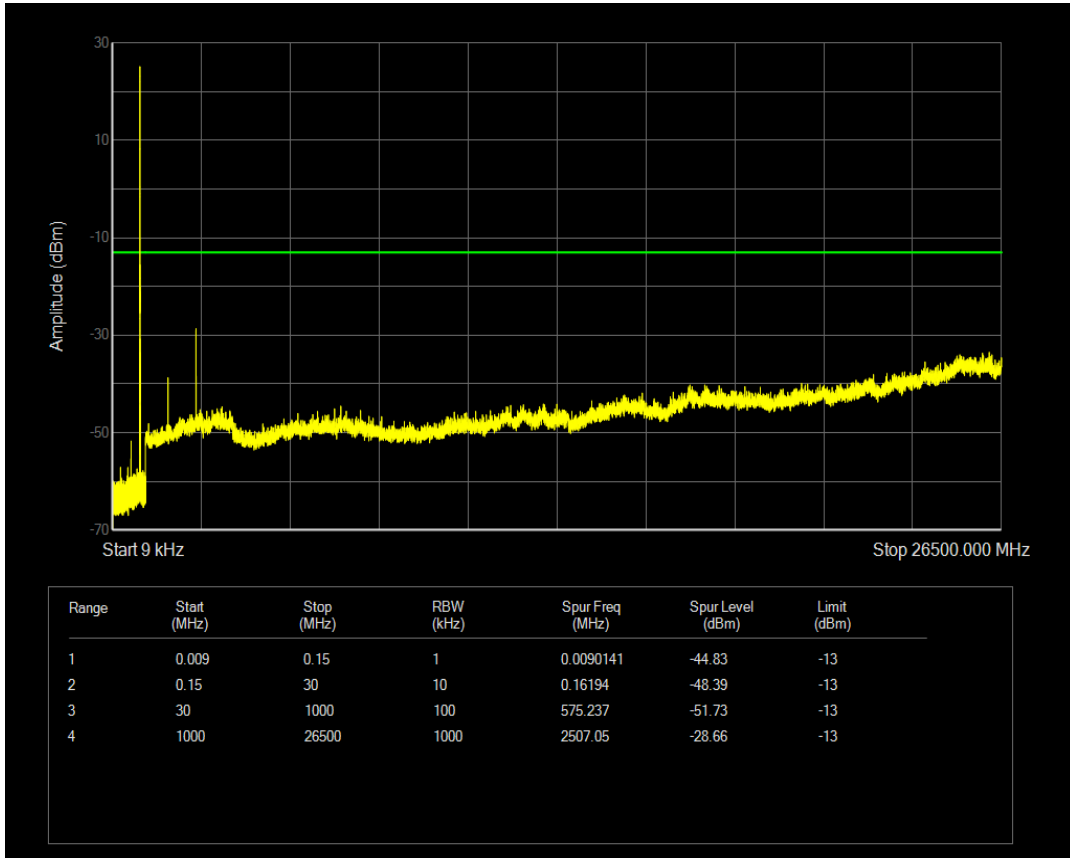

Band5 QPSK BW=3MHz Channel=20525 RB Size=1 Position=#0

Band5 QPSK BW=3MHz Channel=20525 RB Size=15 Position=#0