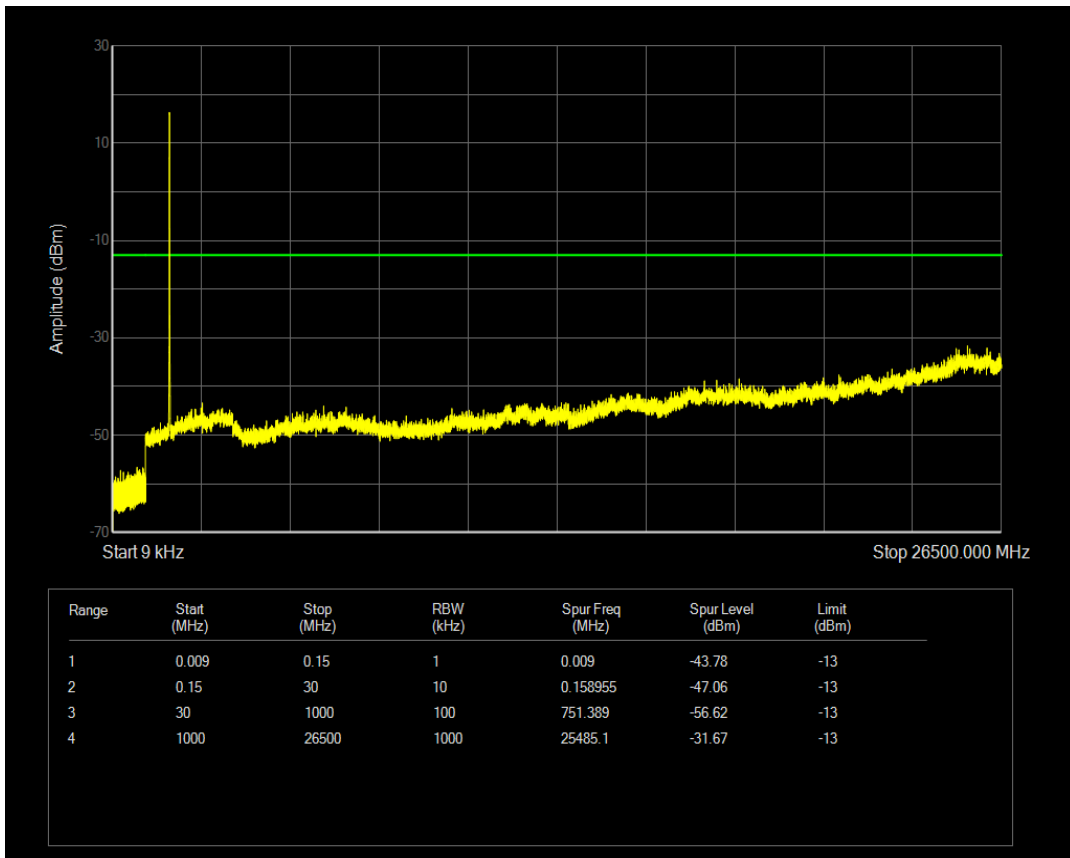

Band4 16QAM BW=5MHz Channel=20175 RB Size=25 Position=#0

Band4 QPSK BW=5MHz Channel=20375 RB Size=1 Position=#0

Band4 QPSK BW=5MHz Channel=20375 RB Size=25 Position=#0

Band4 16QAM BW=5MHz Channel=20375 RB Size=1 Position=#0

Band4 16QAM BW=5MHz Channel=20375 RB Size=25 Position=#0

Band4 QPSK BW=10MHz Channel=20000 RB Size=1 Position=#0

Band4 QPSK BW=10MHz Channel=20000 RB Size=50 Position=#0

Band4 16QAM BW=10MHz Channel=20000 RB Size=1 Position=#0