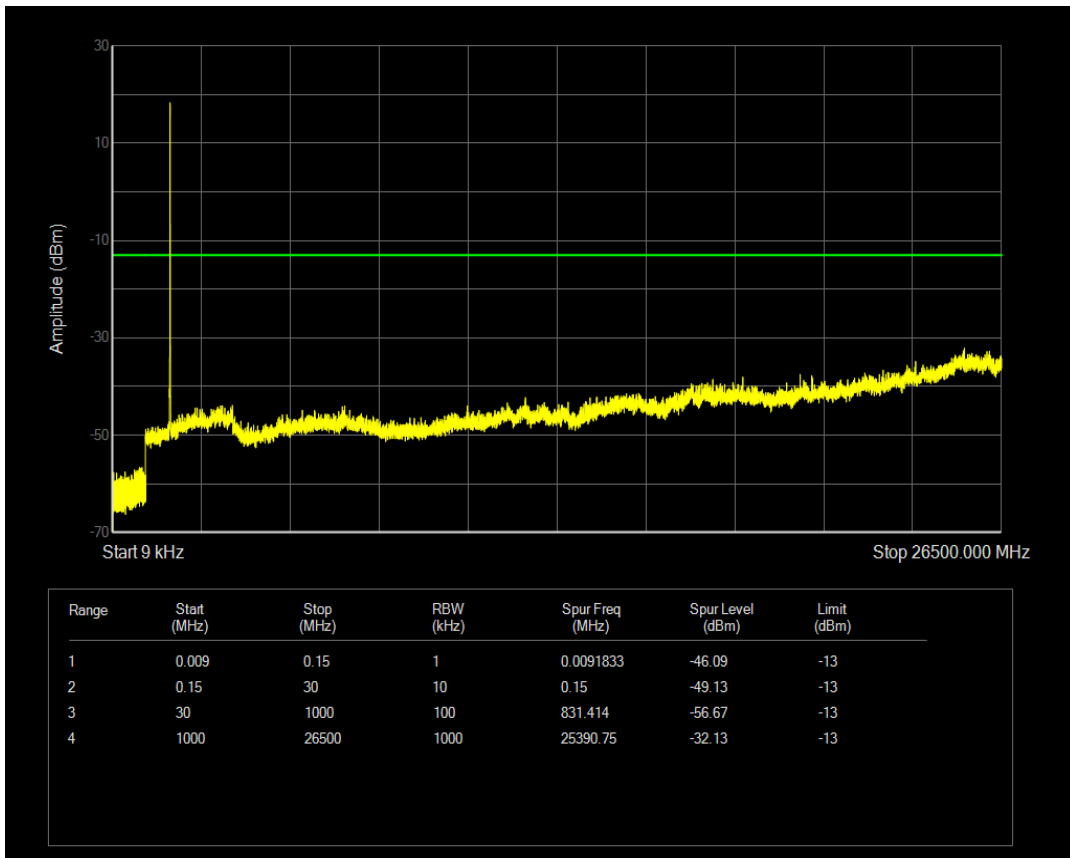

Band4 QPSK BW=5MHz Channel=20175 RB Size=25 Position=#0

Band4 16QAM BW=5MHz Channel=20175 RB Size=1 Position=#0