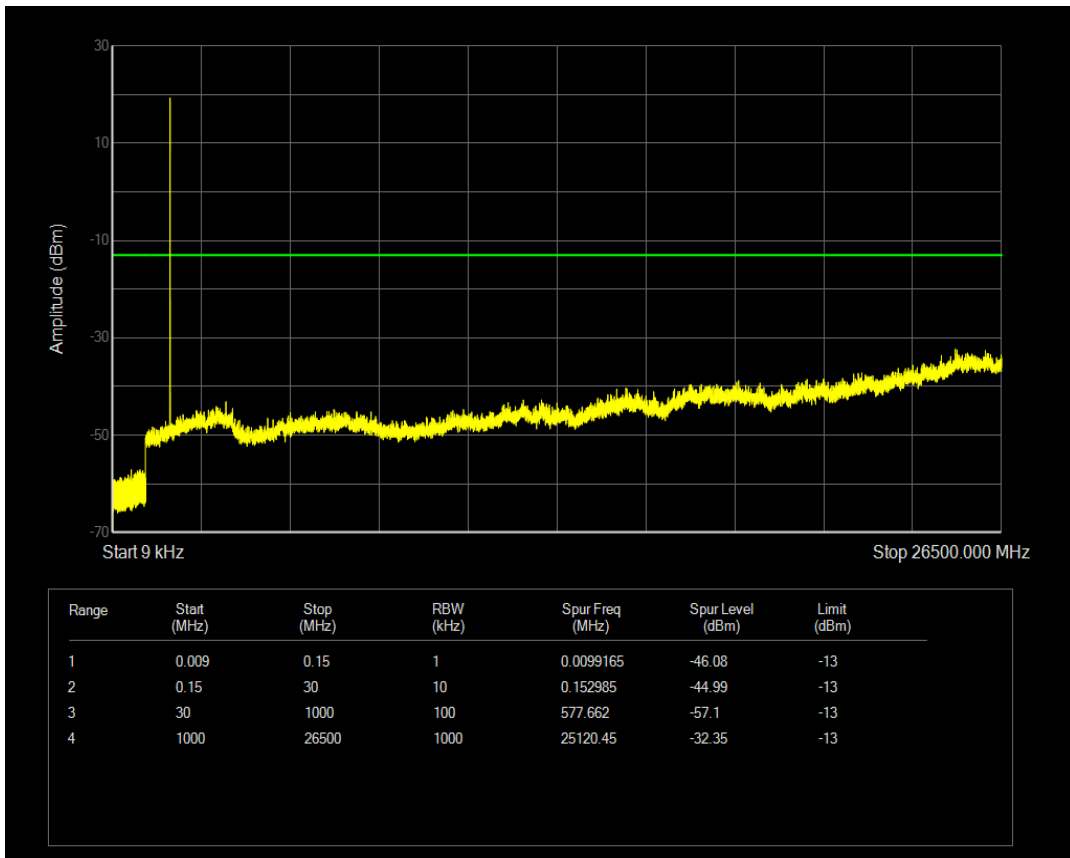

Band4 16QAM BW=3MHz Channel=20175 RB Size=15 Position=#0

Band4 QPSK BW=3MHz Channel=20385 RB Size=1 Position=#0