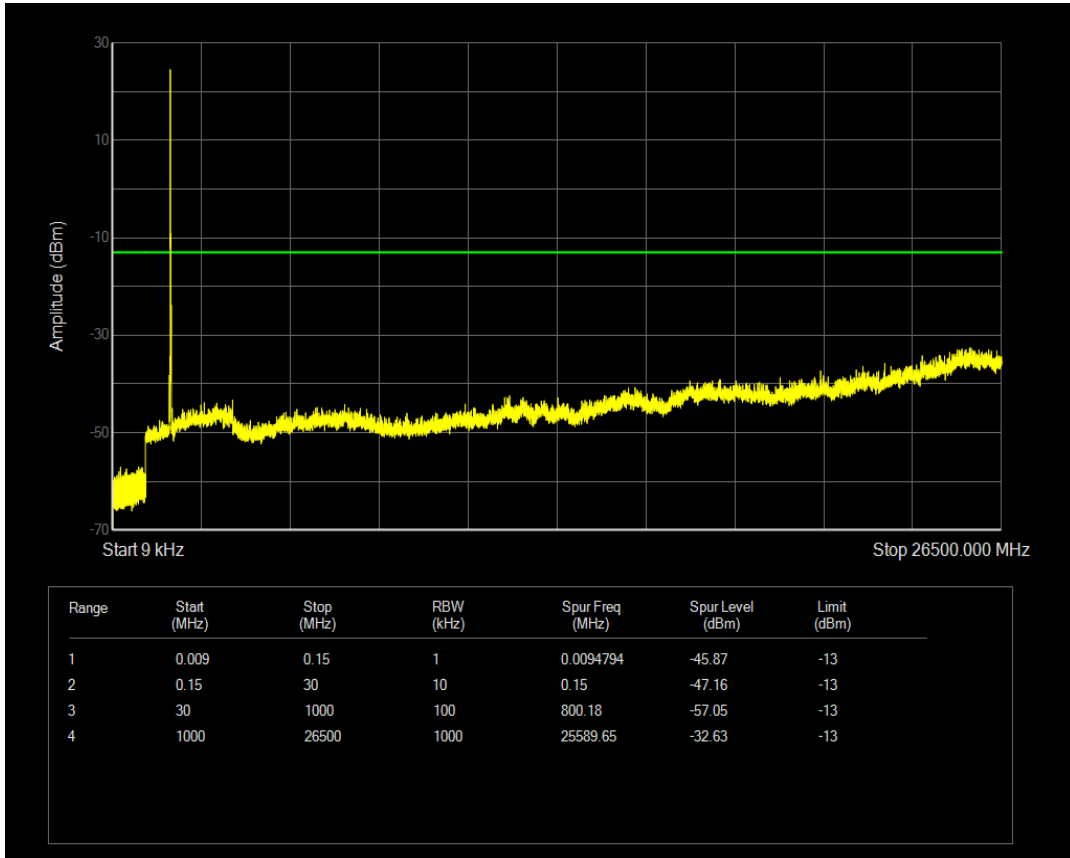

Band4 QPSK BW=15MHz Channel=20325 RB Size=1 Position=#0

Band4 16QAM BW=15MHz Channel=20325 RB Size=1 Position=#0