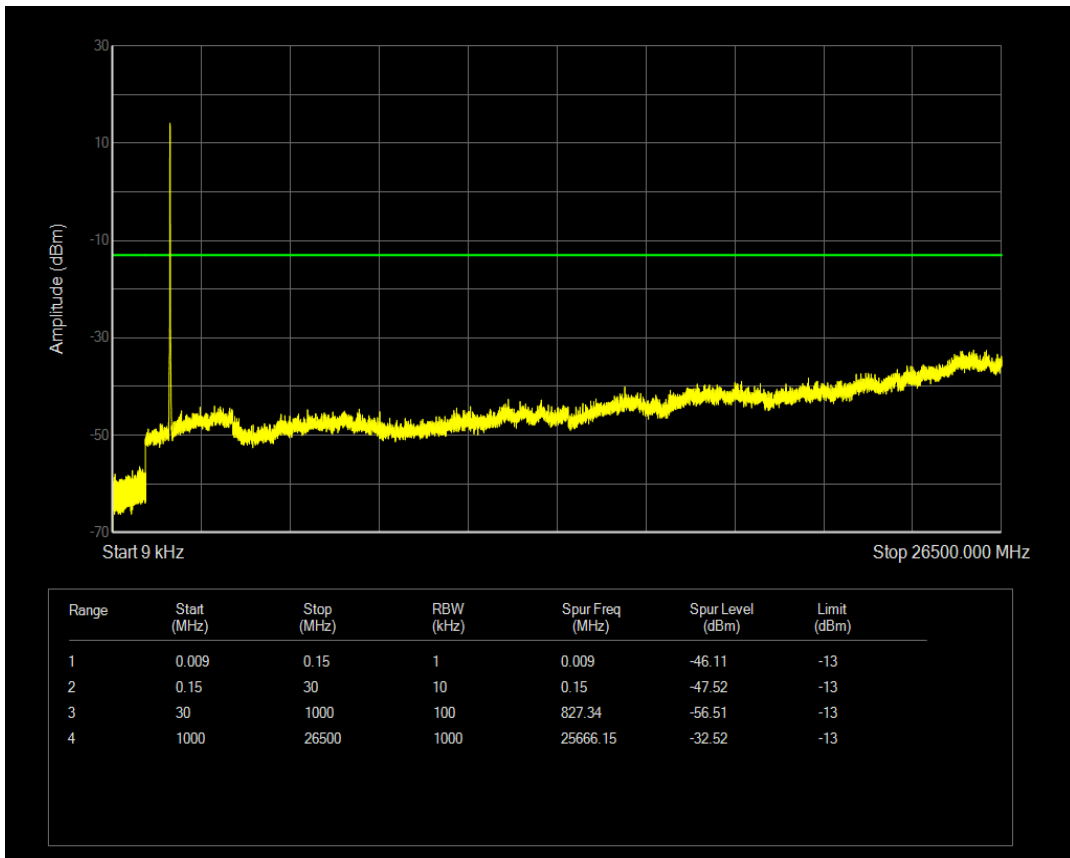

Band4 16QAM BW=15MHz Channel=20175 RB Size=75 Position=#0

Band4 QPSK BW=15MHz Channel=20325 RB Size=1 Position=#0