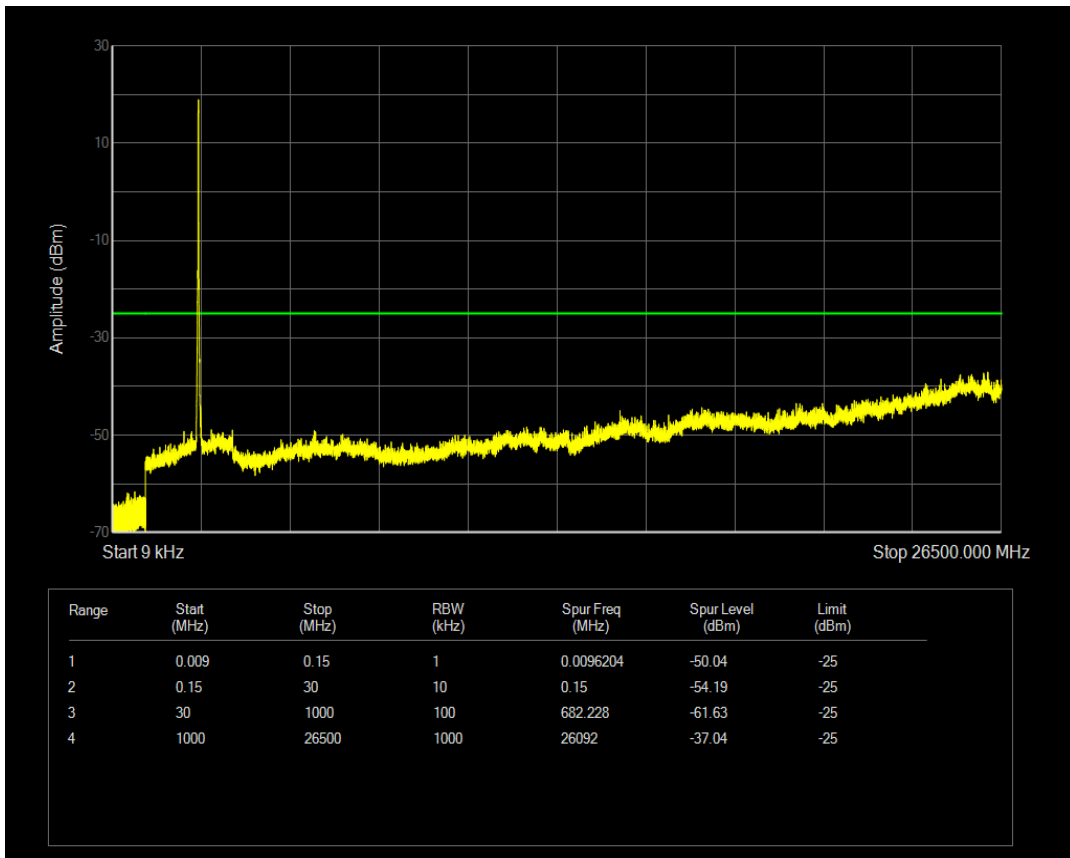

Band41 QPSK BW=20MHz Channel=40440 RB Size=100 Position=#0

Band41 16QAM BW=20MHz Channel=40440 RB Size=1 Position=#0