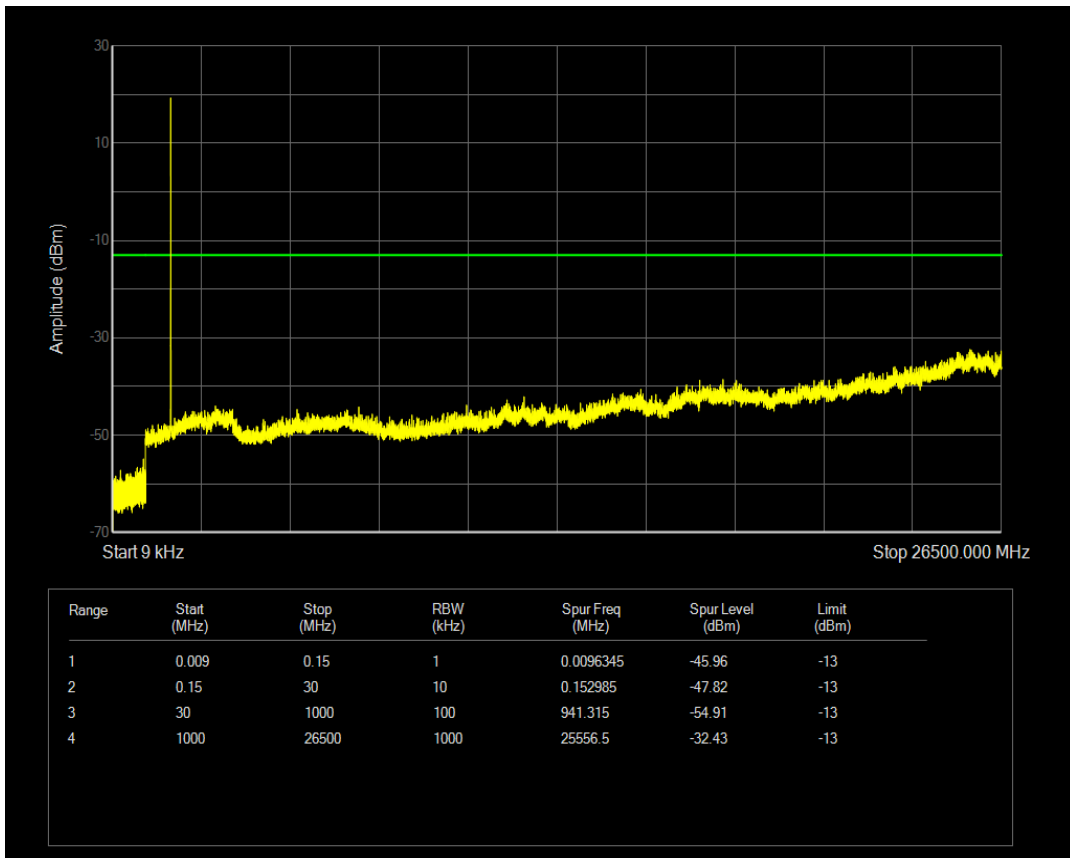

Band4 16QAM BW=3MHz Channel=20385 RB Size=15 Position=#0

Band4 QPSK BW=5MHz Channel=19975 RB Size=1 Position=#0