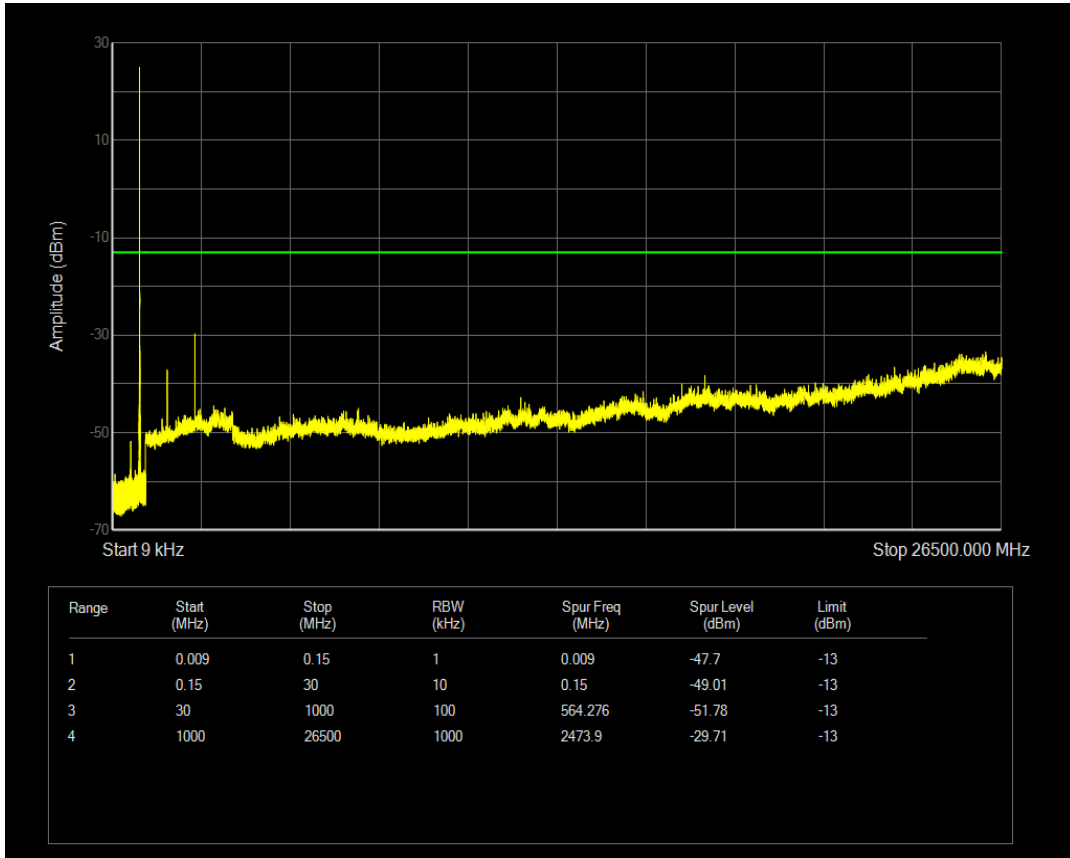

Band5 16QAM BW=1.4MHz Channel=20525 RB Size=6 Position=#0

Band5 QPSK BW=1.4MHz Channel=20643 RB Size=1 Position=#0

Band5 QPSK BW=1.4MHz Channel=20643 RB Size=6 Position=#0

Band5 16QAM BW=1.4MHz Channel=20643 RB Size=1 Position=#0

Band5 16QAM BW=1.4MHz Channel=20643 RB Size=6 Position=#0

Band5 QPSK BW=3MHz Channel=20415 RB Size=1 Position=#0

Band5 QPSK BW=3MHz Channel=20415 RB Size=15 Position=#0

Band5 16QAM BW=3MHz Channel=20415 RB Size=1 Position=#0