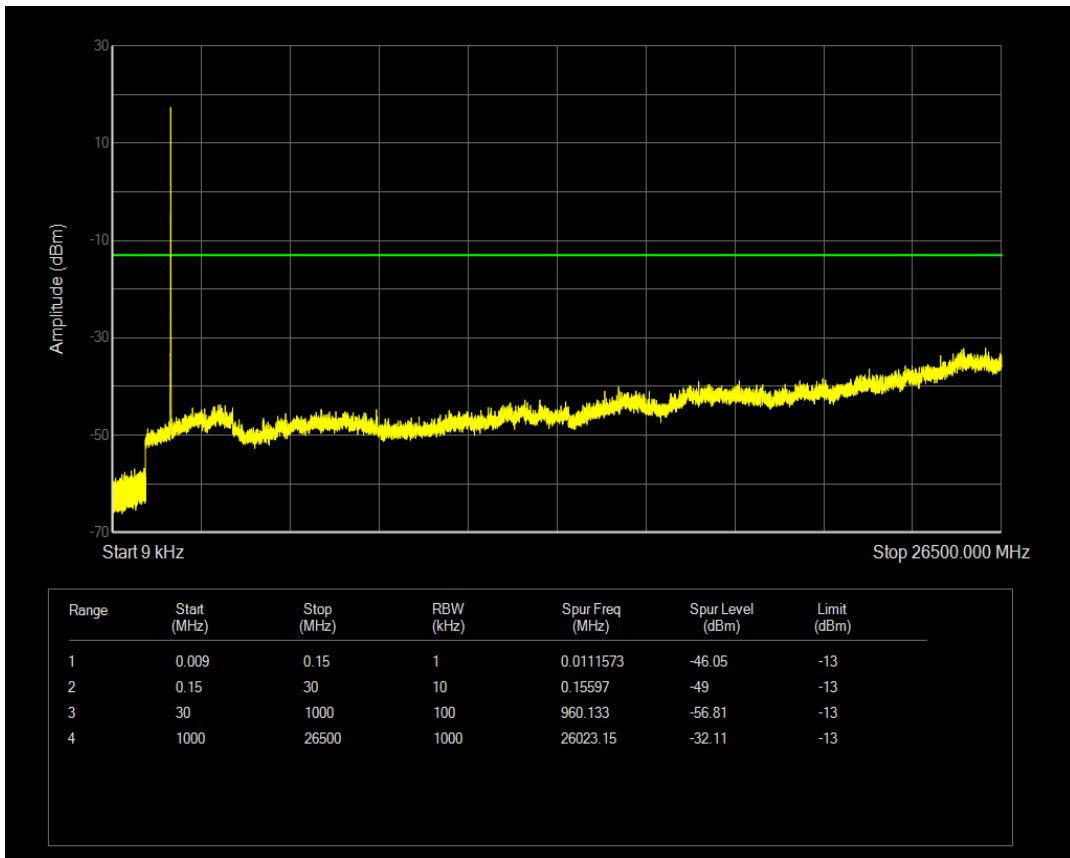

Band4 QPSK BW=5MHz Channel=20375 RB Size=25 Position=#0

Band4 16QAM BW=5MHz Channel=20375 RB Size=1 Position=#0