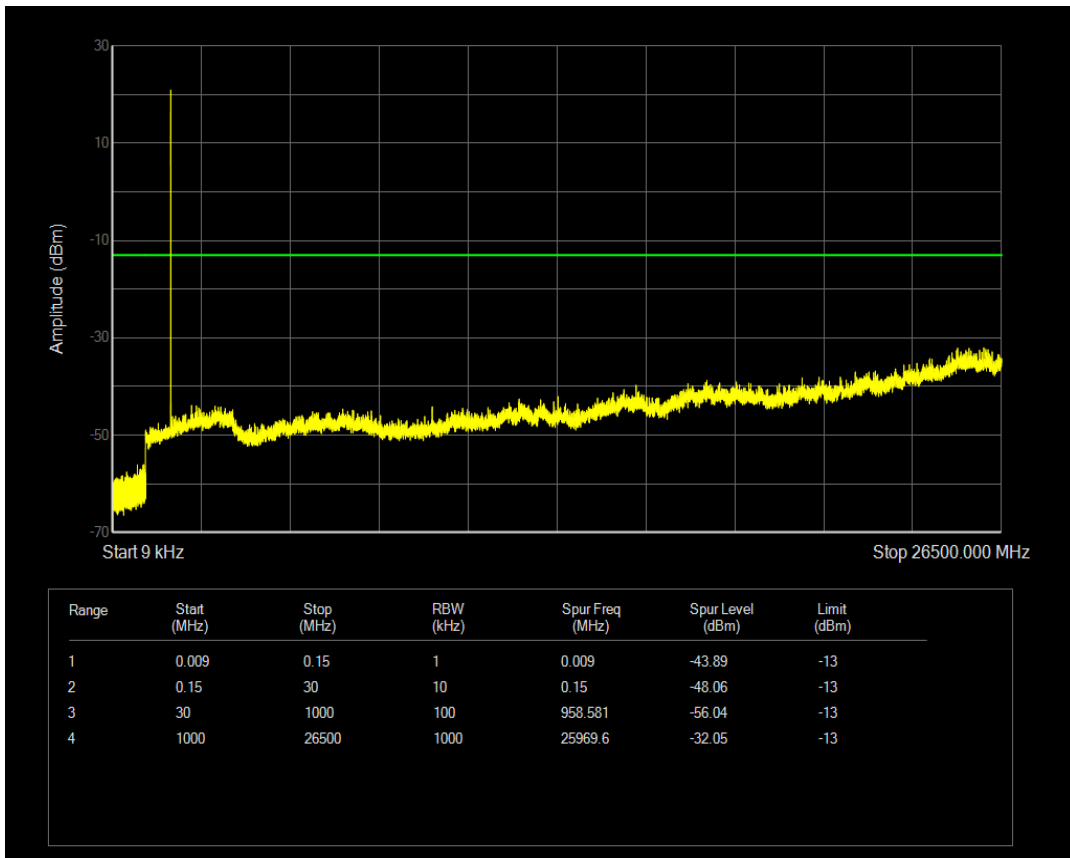

Band4 16QAM BW=1.4MHz Channel=20393 RB Size=6 Position=#0

Band4 QPSK BW=3MHz Channel=19965 RB Size=1 Position=#0