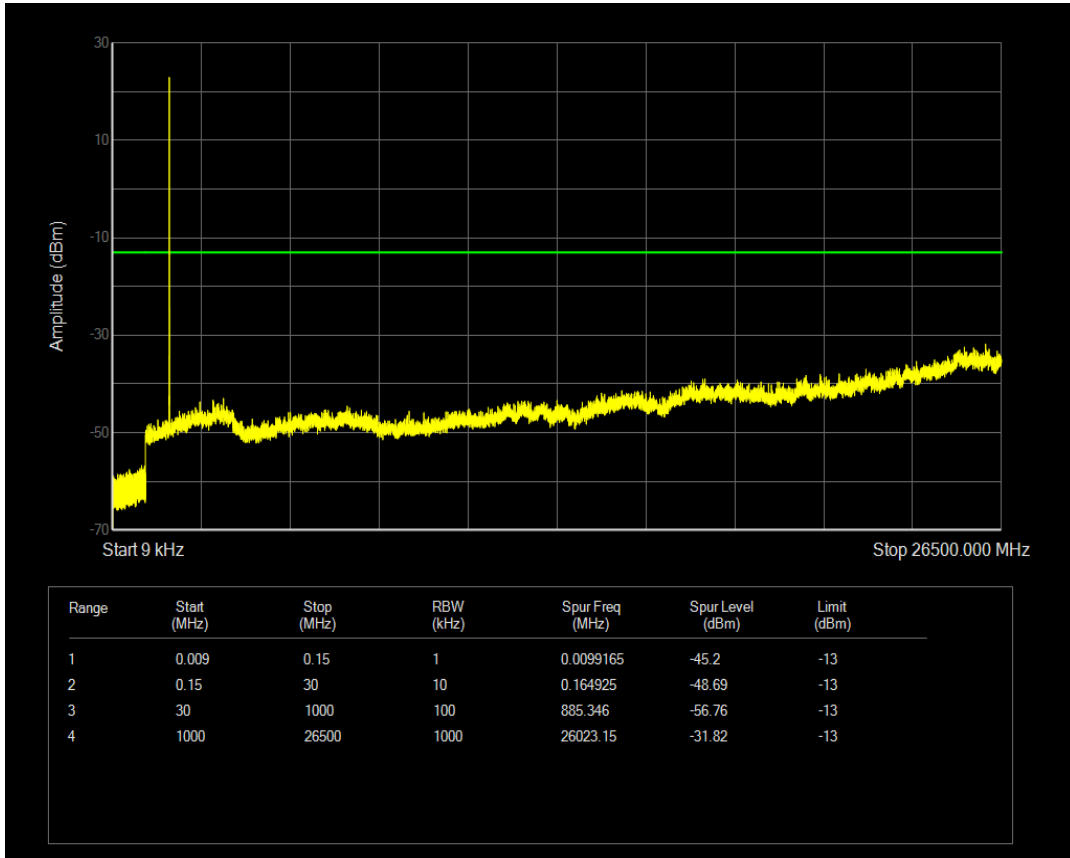

Band4 16QAM BW=3MHz Channel=20175 RB Size=15 Position=#0

Band4 QPSK BW=3MHz Channel=20385 RB Size=1 Position=#0

Band4 QPSK BW=3MHz Channel=20385 RB Size=15 Position=#0

Band4 16QAM BW=3MHz Channel=20385 RB Size=1 Position=#0

Band4 16QAM BW=3MHz Channel=20385 RB Size=15 Position=#0

Band4 QPSK BW=5MHz Channel=19975 RB Size=1 Position=#0

Band4 QPSK BW=5MHz Channel=19975 RB Size=25 Position=#0

Band4 16QAM BW=5MHz Channel=19975 RB Size=1 Position=#0