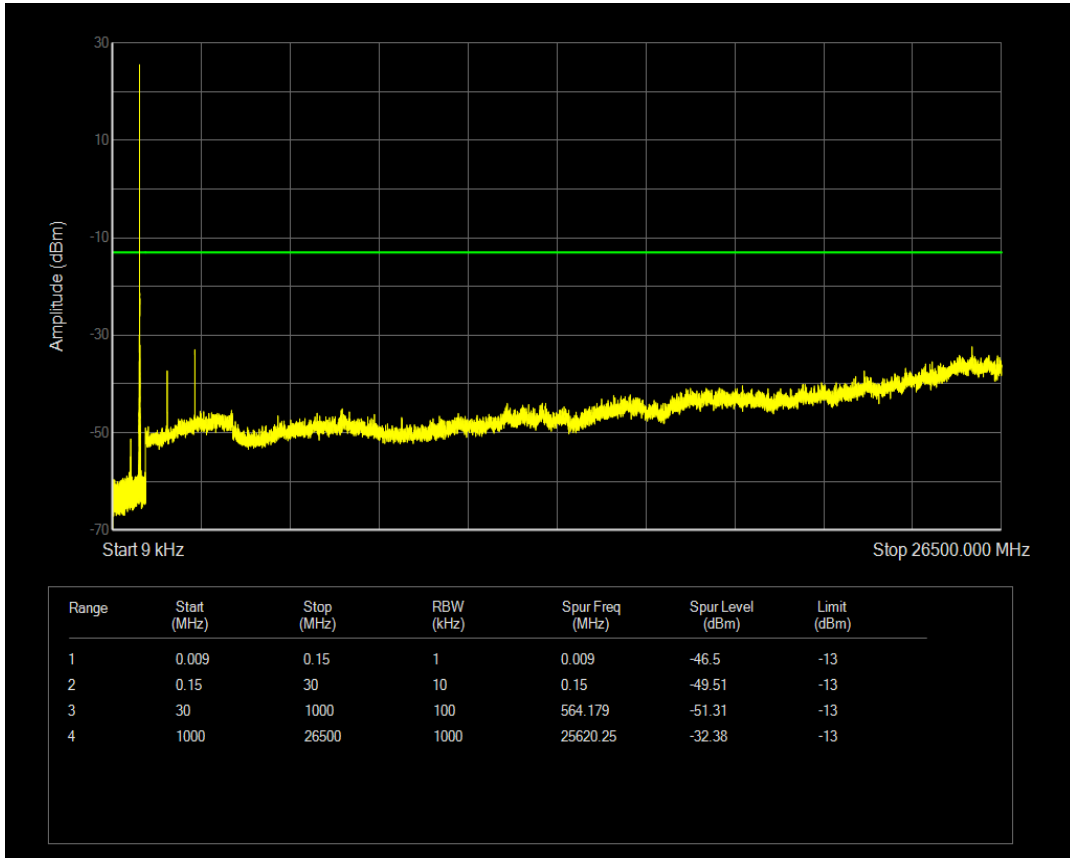

Band5 16QAM BW=1.4MHz Channel=20525 RB Size=6 Position=#0

Band5 QPSK BW=1.4MHz Channel=20643 RB Size=1 Position=#0

Band5 QPSK BW=1.4MHz Channel=20643 RB Size=6 Position=#0

Band5 16QAM BW=1.4MHz Channel=20643 RB Size=1 Position=#0

Band5 16QAM BW=1.4MHz Channel=20643 RB Size=6 Position=#0

Band5 QPSK BW=3MHz Channel=20415 RB Size=1 Position=#0

Band5 QPSK BW=3MHz Channel=20415 RB Size=15 Position=#0

Band5 16QAM BW=3MHz Channel=20415 RB Size=1 Position=#0