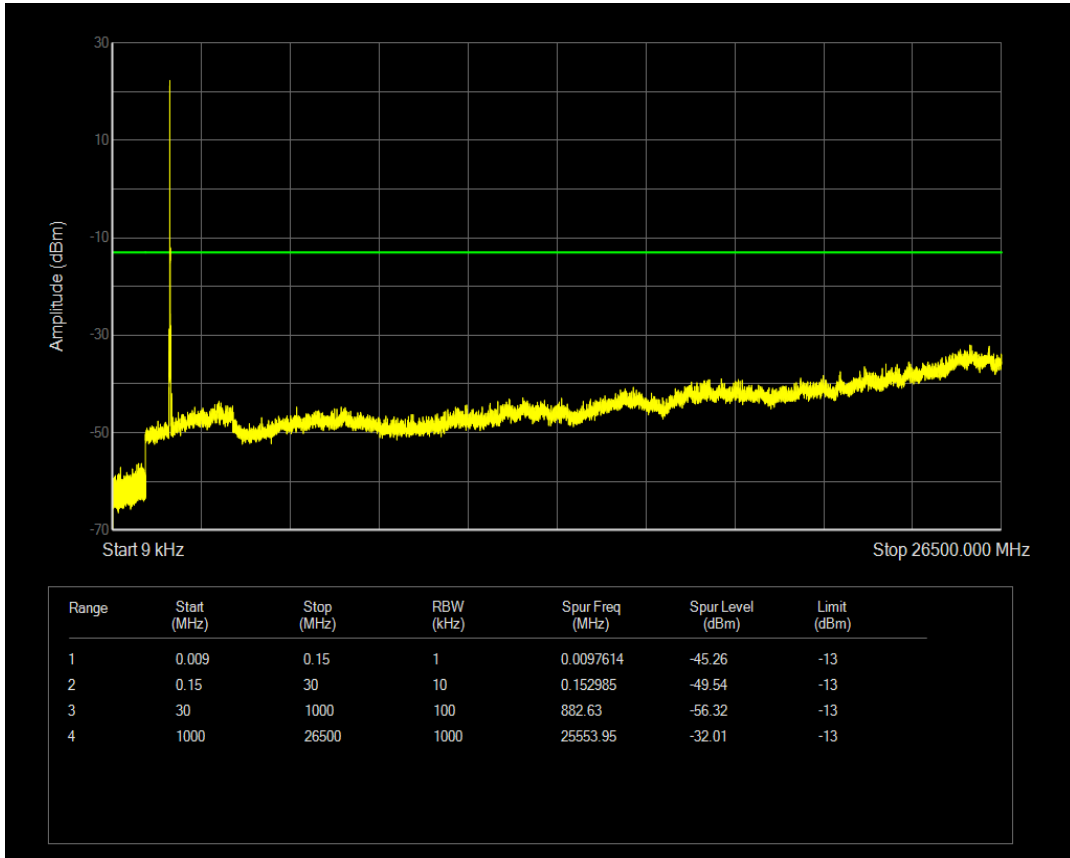

Band4 16QAM BW=15MHz Channel=20025 RB Size=75 Position=#0

Band4 QPSK BW=15MHz Channel=20175 RB Size=1 Position=#0

Band4 QPSK BW=15MHz Channel=20175 RB Size=75 Position=#0

Band4 16QAM BW=15MHz Channel=20175 RB Size=1 Position=#0