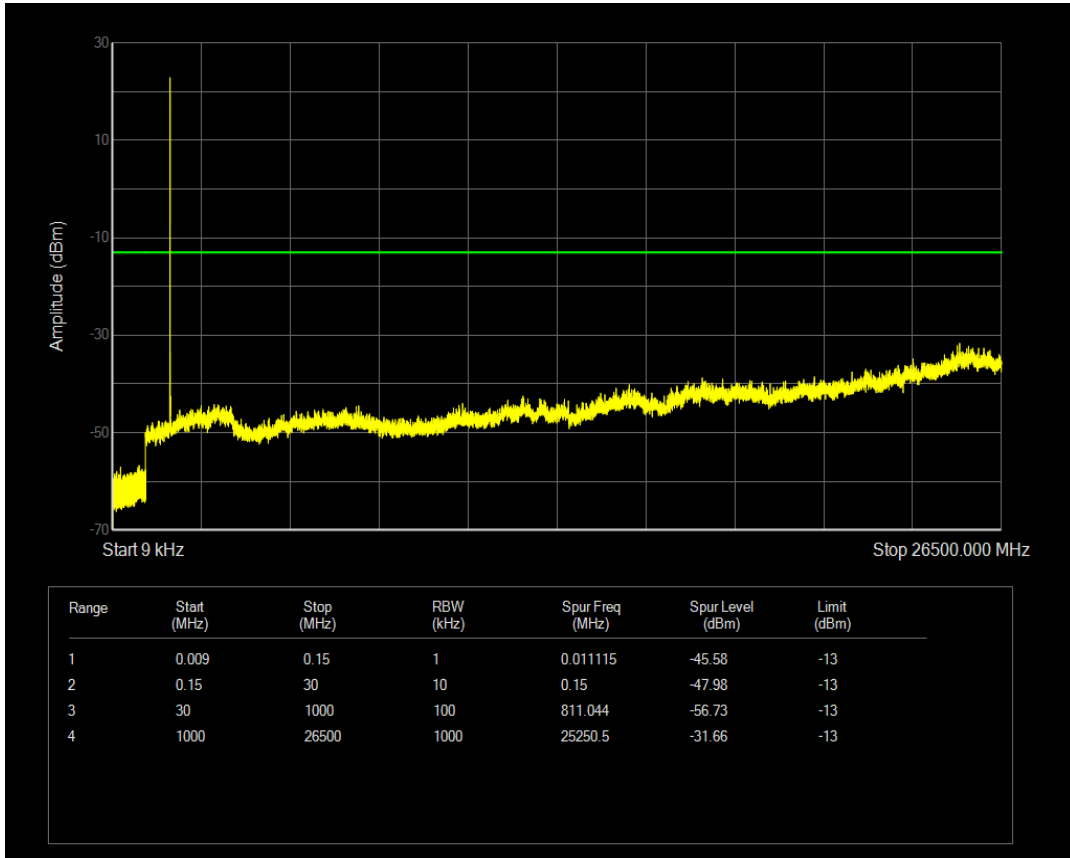

Band4 16QAM BW=1.4MHz Channel=19957 RB Size=6 Position=#0

Band4 QPSK BW=1.4MHz Channel=20175 RB Size=1 Position=#0

Band4 16QAM BW=1.4MHz Channel=20175 RB Size=1 Position=#0

Band4 QPSK BW=1.4MHz Channel=20175 RB Size=6 Position=#0

Band4 16QAM BW=1.4MHz Channel=20175 RB Size=6 Position=#0

Band4 QPSK BW=1.4MHz Channel=20393 RB Size=1 Position=#0

Band4 QPSK BW=1.4MHz Channel=20393 RB Size=6 Position=#0

Band4 16QAM BW=1.4MHz Channel=20393 RB Size=1 Position=#0