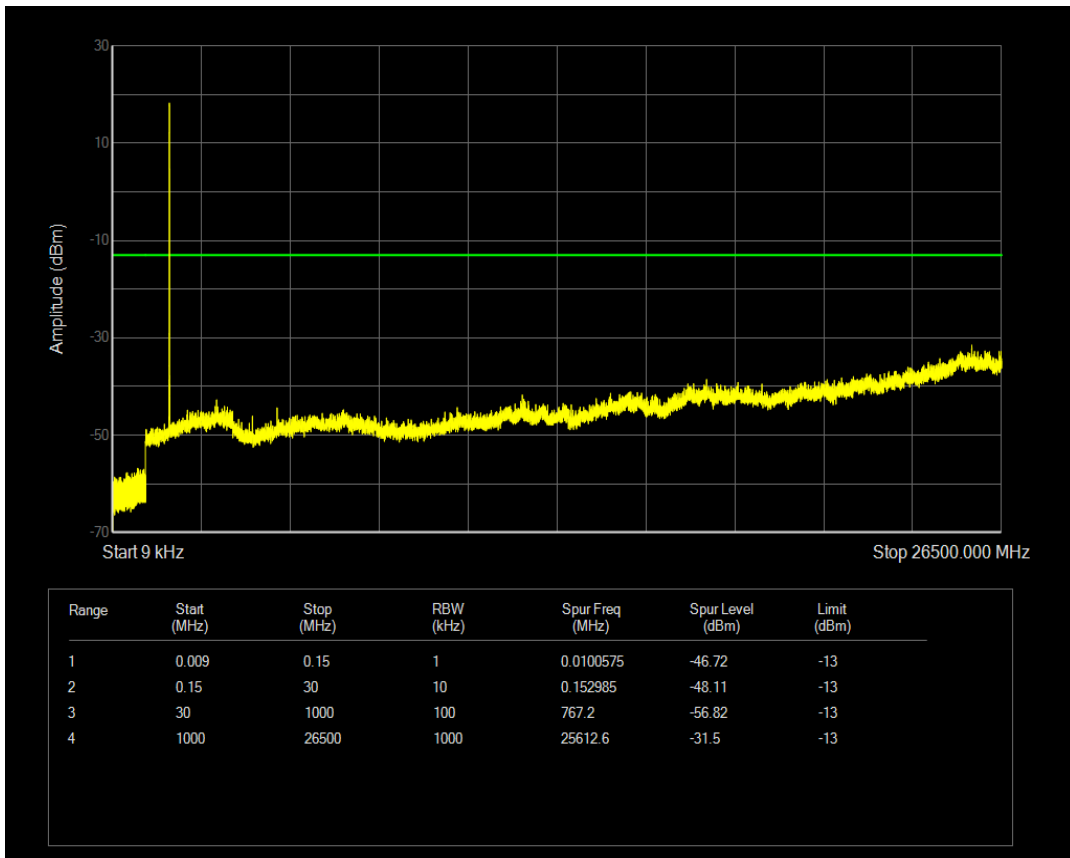

Band4 QPSK BW=5MHz Channel=19975 RB Size=25 Position=#0

Band4 16QAM BW=5MHz Channel=19975 RB Size=1 Position=#0