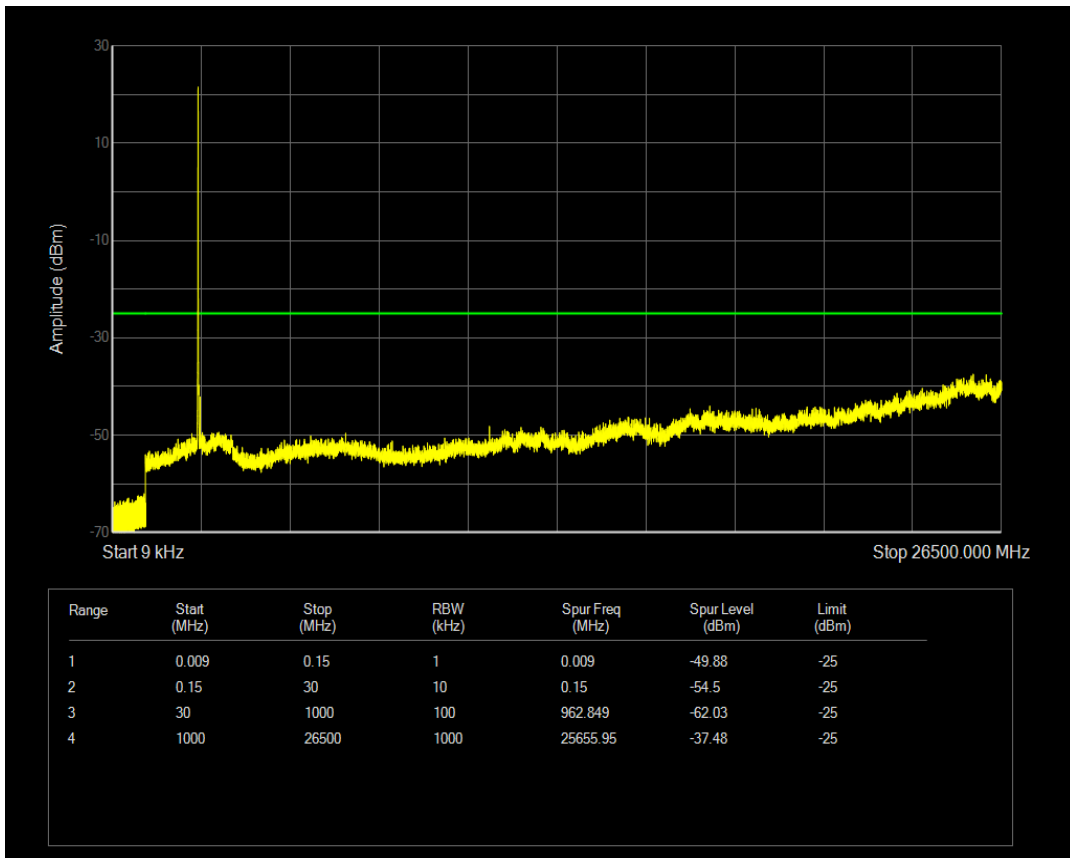

Band41 16QAM BW=5MHz Channel=40365 RB Size=25 Position=#0

Band41 QPSK BW=5MHz Channel=40740 RB Size=1 Position=#0