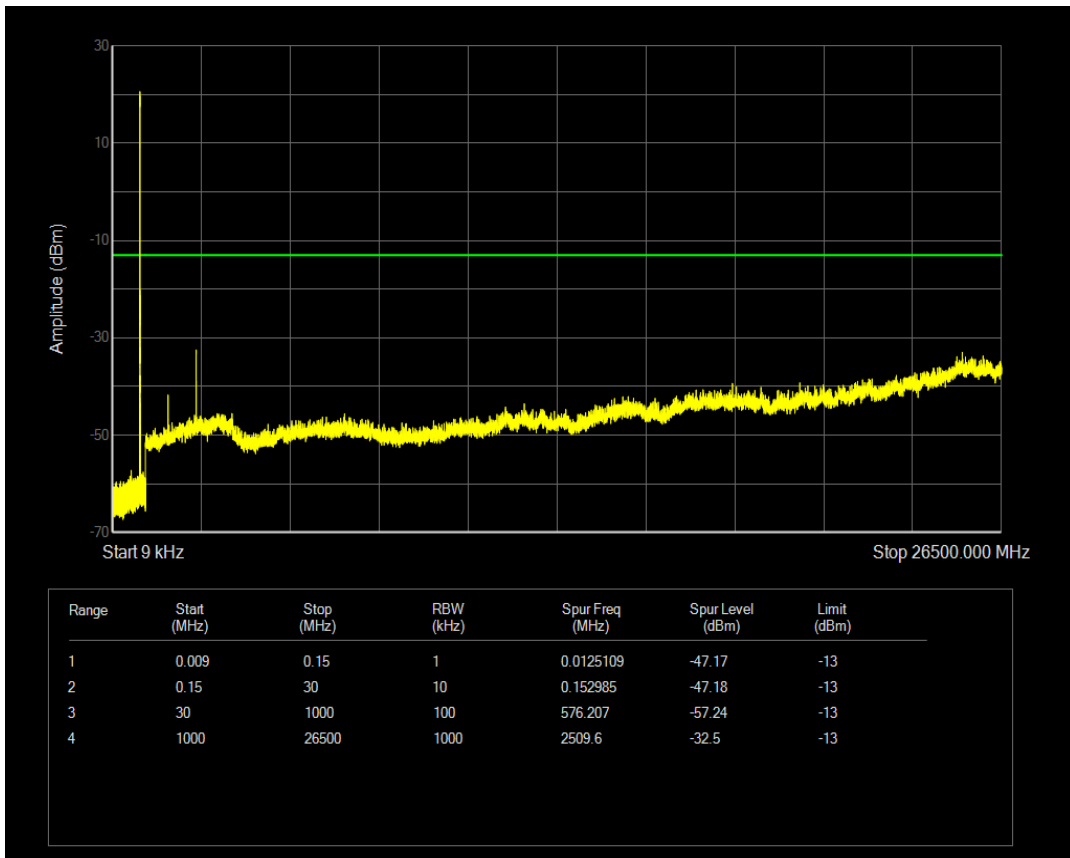

Band5 16QAM BW=1.4MHz Channel=20407 RB Size=6 Position=#0

Band5 QPSK BW=1.4MHz Channel=20525 RB Size=1 Position=#0

Band5 QPSK BW=1.4MHz Channel=20525 RB Size=6 Position=#0

Band5 16QAM BW=1.4MHz Channel=20525 RB Size=1 Position=#0

Band5 16QAM BW=1.4MHz Channel=20525 RB Size=6 Position=#0

Band5 QPSK BW=1.4MHz Channel=20643 RB Size=1 Position=#0

Band5 QPSK BW=1.4MHz Channel=20643 RB Size=6 Position=#0

Band5 16QAM BW=1.4MHz Channel=20643 RB Size=1 Position=#0