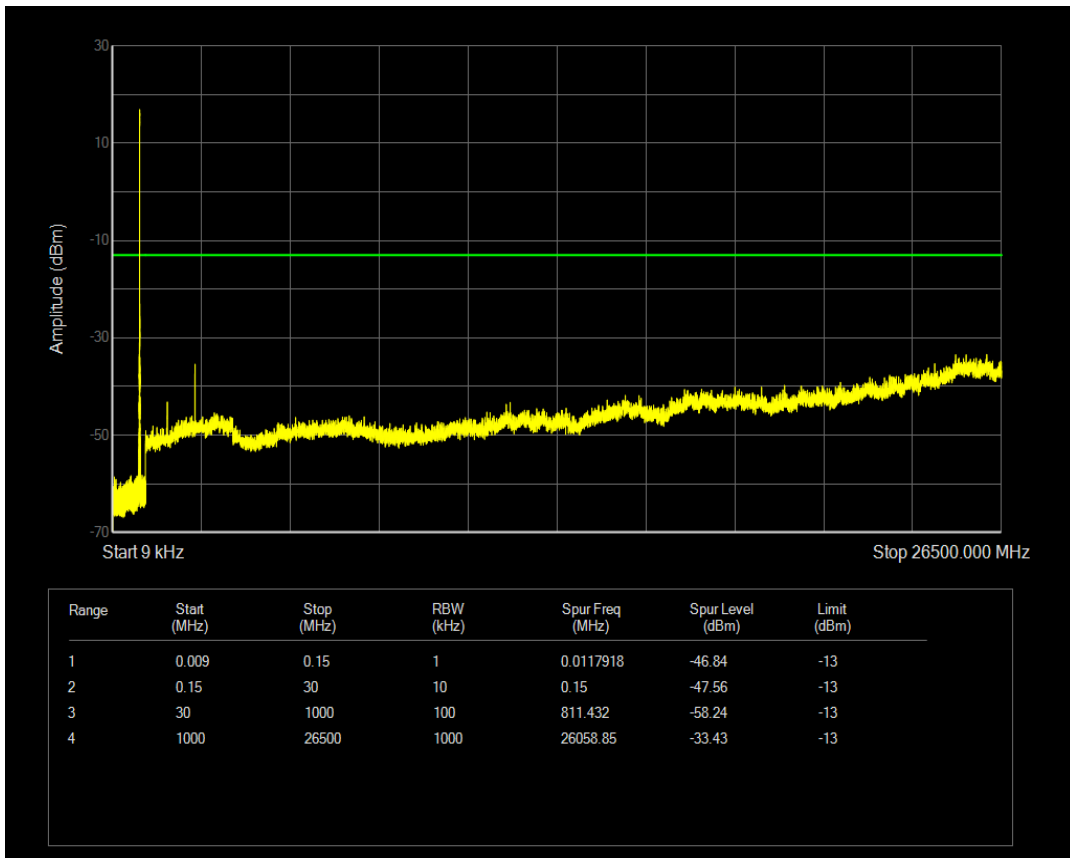

Band5 16QAM BW=1.4MHz Channel=20525 RB Size=6 Position=#0

Band5 QPSK BW=1.4MHz Channel=20643 RB Size=1 Position=#0

Band5 QPSK BW=1.4MHz Channel=20643 RB Size=6 Position=#0

Band5 16QAM BW=1.4MHz Channel=20643 RB Size=1 Position=#0

Band5 16QAM BW=1.4MHz Channel=20643 RB Size=6 Position=#0

Band5 QPSK BW=3MHz Channel=20415 RB Size=1 Position=#0

Band5 QPSK BW=3MHz Channel=20415 RB Size=15 Position=#0

Band5 16QAM BW=3MHz Channel=20415 RB Size=1 Position=#0