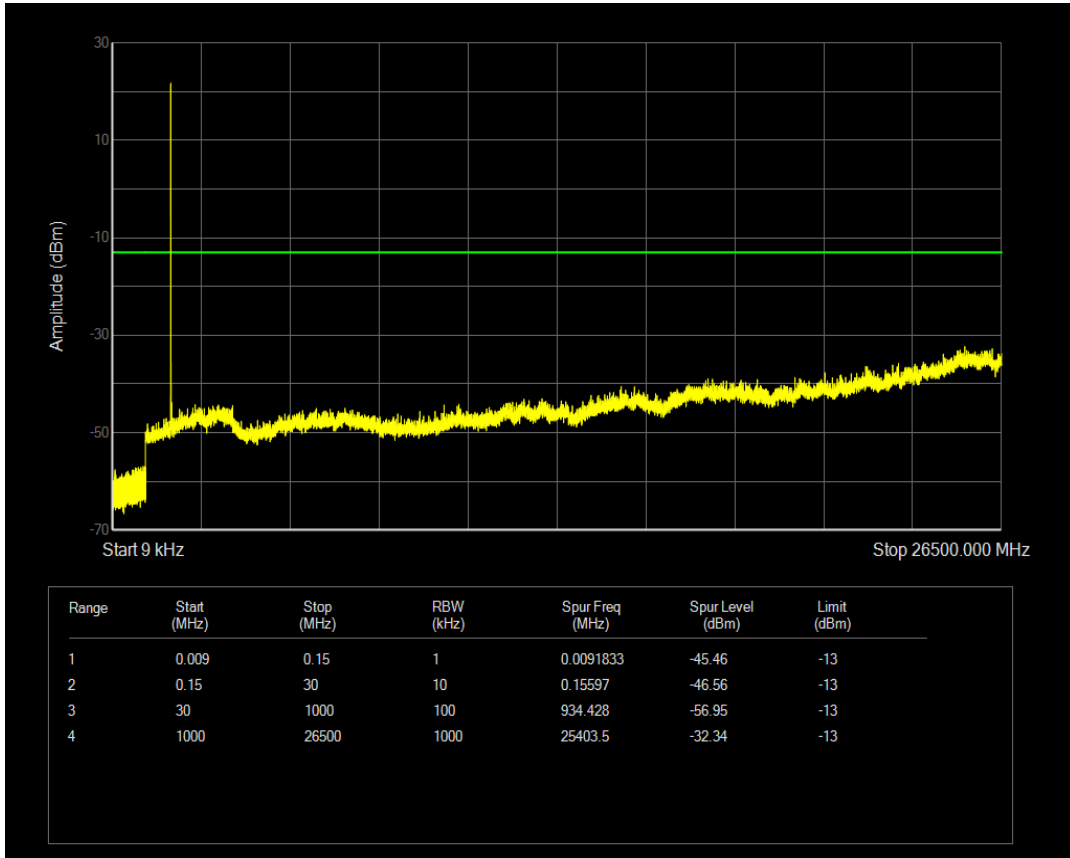

Band4 16QAM BW=1.4MHz Channel=19957 RB Size=6 Position=#0

Band4 QPSK BW=1.4MHz Channel=20175 RB Size=1 Position=#0

Band4 16QAM BW=1.4MHz Channel=20175 RB Size=1 Position=#0

Band4 QPSK BW=1.4MHz Channel=20175 RB Size=6 Position=#0

Band4 16QAM BW=1.4MHz Channel=20175 RB Size=6 Position=#0

Band4 QPSK BW=1.4MHz Channel=20393 RB Size=1 Position=#0

Band4 QPSK BW=1.4MHz Channel=20393 RB Size=6 Position=#0

Band4 16QAM BW=1.4MHz Channel=20393 RB Size=1 Position=#0