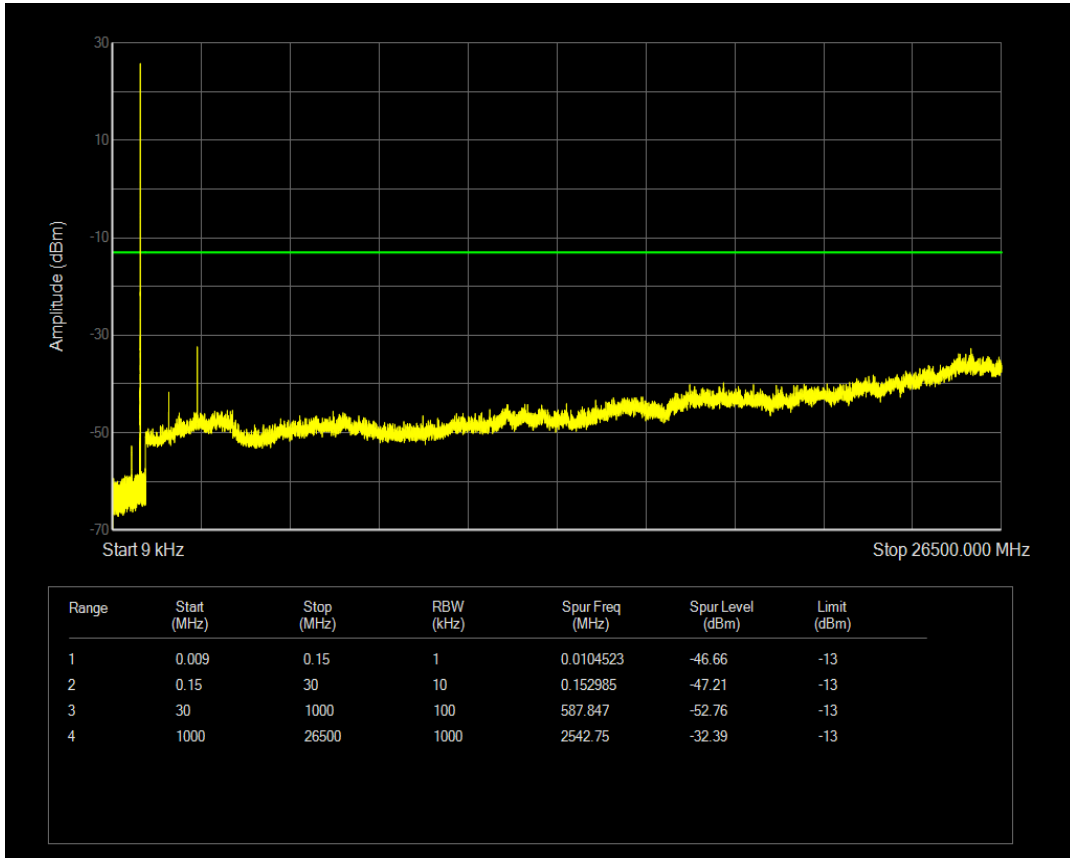

Band5 16QAM BW=1.4MHz Channel=20525 RB Size=6 Position=#0

Band5 QPSK BW=1.4MHz Channel=20643 RB Size=1 Position=#0

Band5 QPSK BW=1.4MHz Channel=20643 RB Size=6 Position=#0

Band5 16QAM BW=1.4MHz Channel=20643 RB Size=1 Position=#0