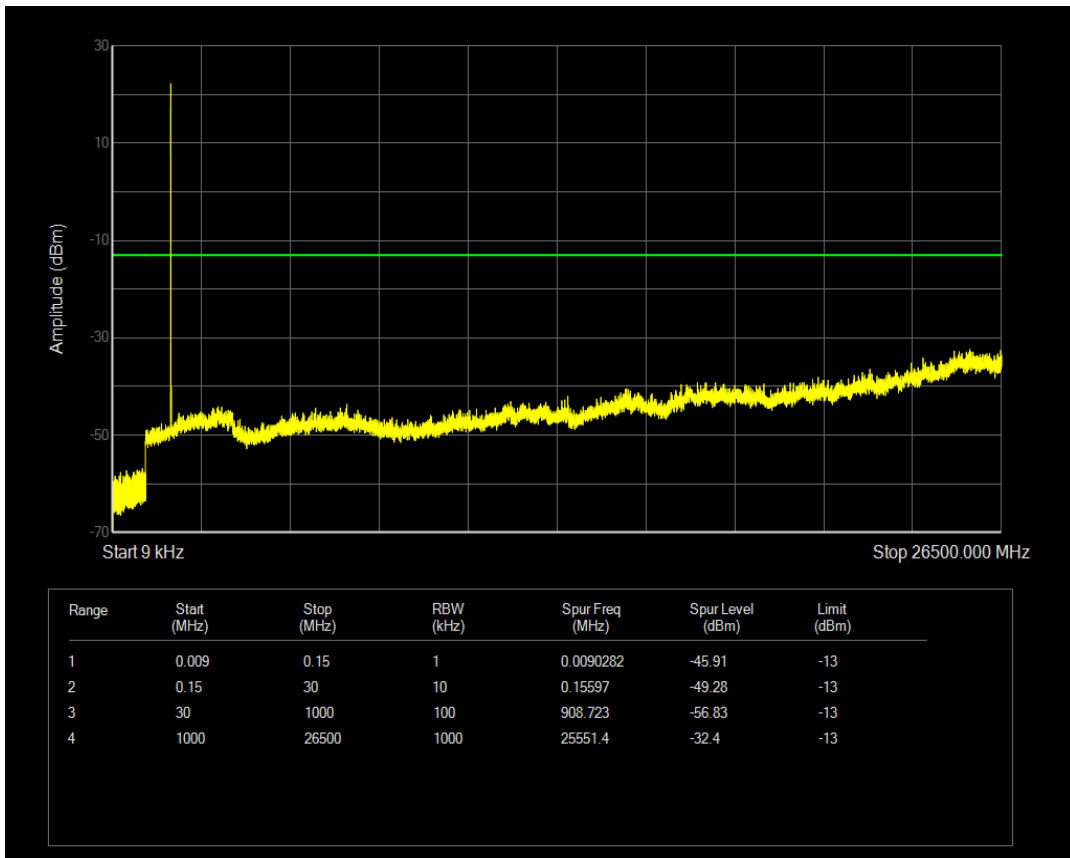

Band4 16QAM BW=1.4MHz Channel=19957 RB Size=6 Position=#0

Band4 QPSK BW=1.4MHz Channel=20175 RB Size=1 Position=#0

Band4 16QAM BW=1.4MHz Channel=20175 RB Size=1 Position=#0

Band4 QPSK BW=1.4MHz Channel=20175 RB Size=6 Position=#0

Band4 16QAM BW=1.4MHz Channel=20175 RB Size=6 Position=#0

Band4 QPSK BW=1.4MHz Channel=20393 RB Size=1 Position=#0

Band4 QPSK BW=1.4MHz Channel=20393 RB Size=6 Position=#0

Band4 16QAM BW=1.4MHz Channel=20393 RB Size=1 Position=#0