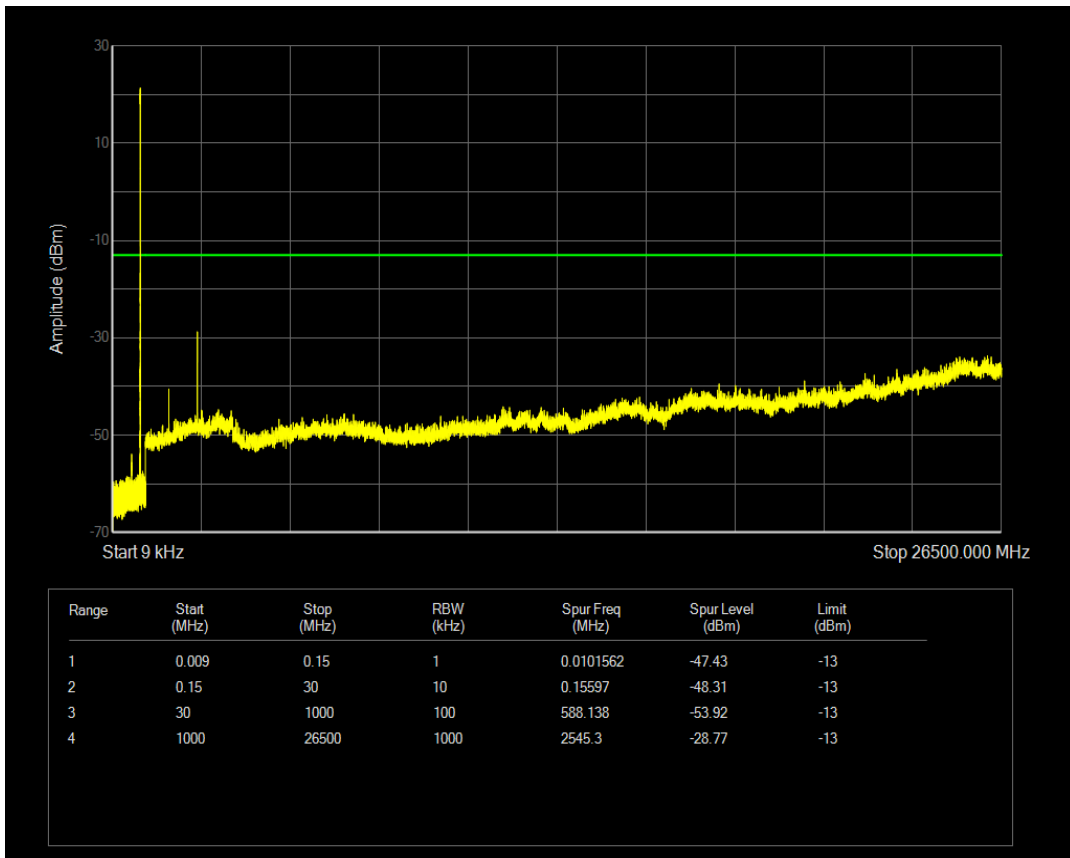

Band5 16QAM BW=1.4MHz Channel=20407 RB Size=6 Position=#0

Band5 QPSK BW=1.4MHz Channel=20525 RB Size=1 Position=#0

Band5 QPSK BW=1.4MHz Channel=20525 RB Size=6 Position=#0

Band5 16QAM BW=1.4MHz Channel=20525 RB Size=1 Position=#0

Band5 16QAM BW=1.4MHz Channel=20525 RB Size=6 Position=#0

Band5 QPSK BW=1.4MHz Channel=20643 RB Size=1 Position=#0

Band5 QPSK BW=1.4MHz Channel=20643 RB Size=6 Position=#0

Band5 16QAM BW=1.4MHz Channel=20643 RB Size=1 Position=#0