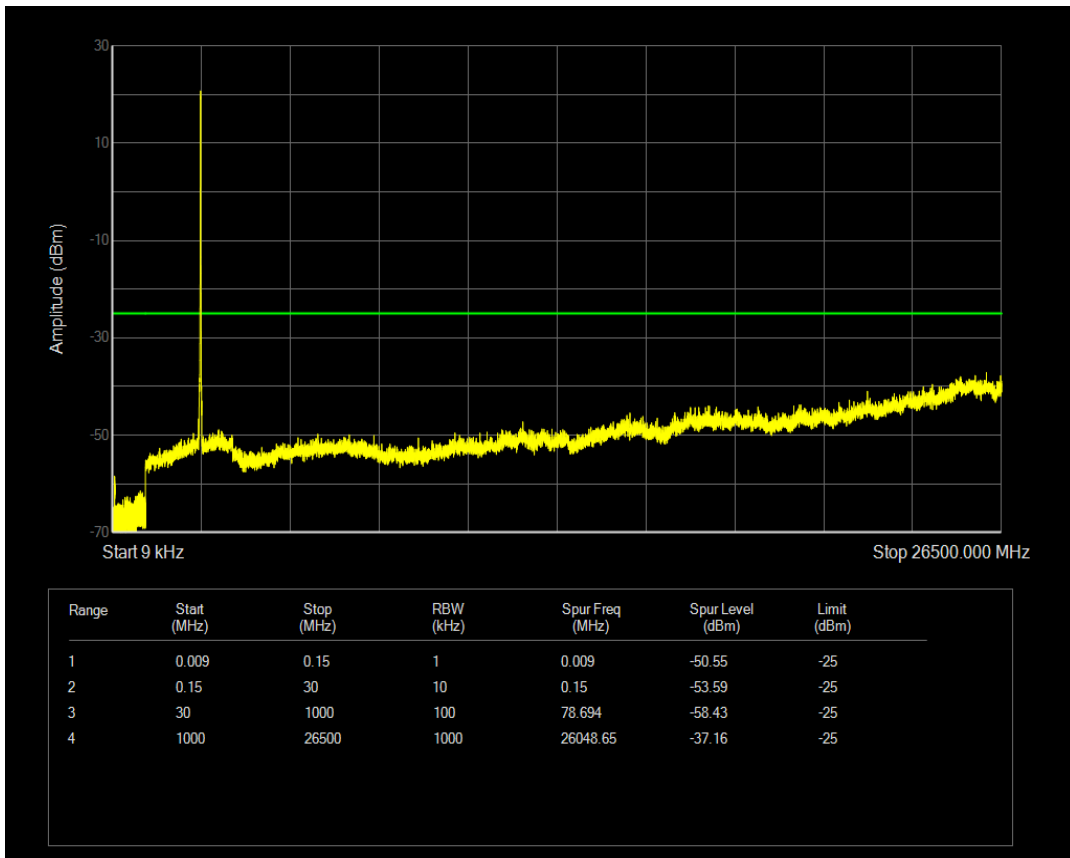

Band41 QPSK BW=10MHz Channel=41090 RB Size=50 Position=#0

Band41 16QAM BW=10MHz Channel=41090 RB Size=1 Position=#0