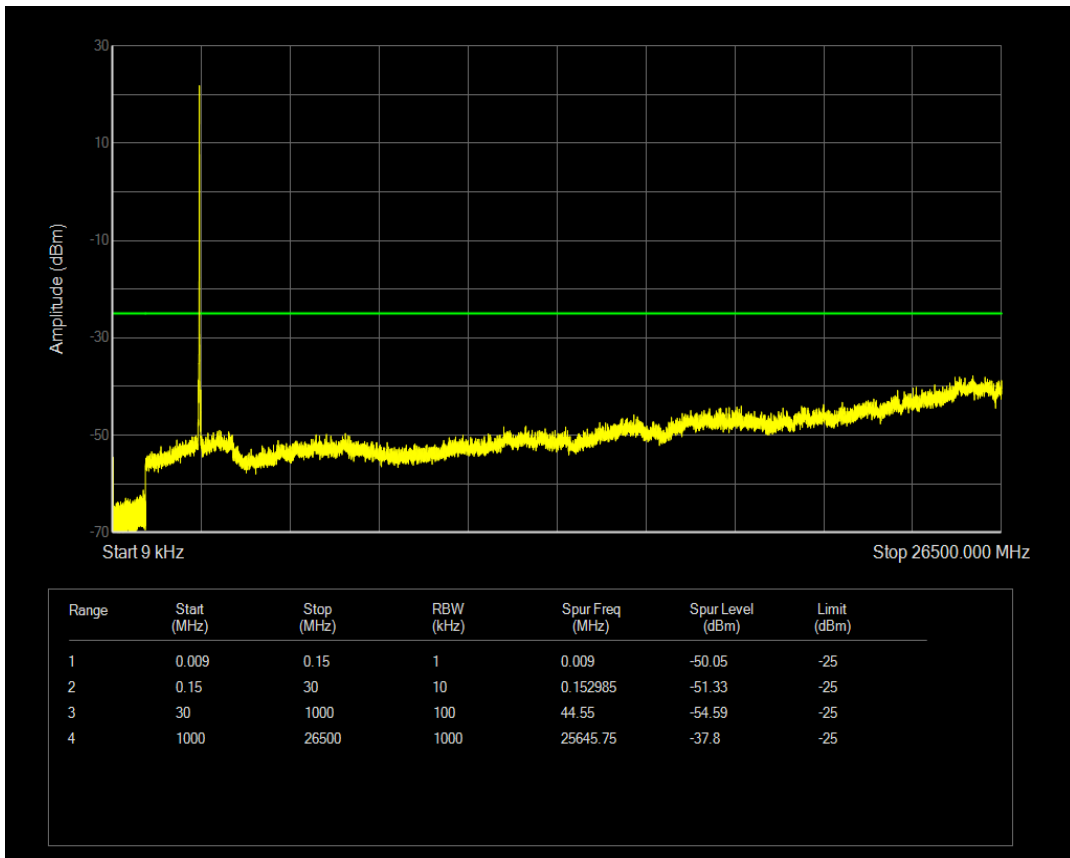

Band41 16QAM BW=5MHz Channel=40740 RB Size=25 Position=#0

Band41 QPSK BW=5MHz Channel=41115 RB Size=1 Position=#0