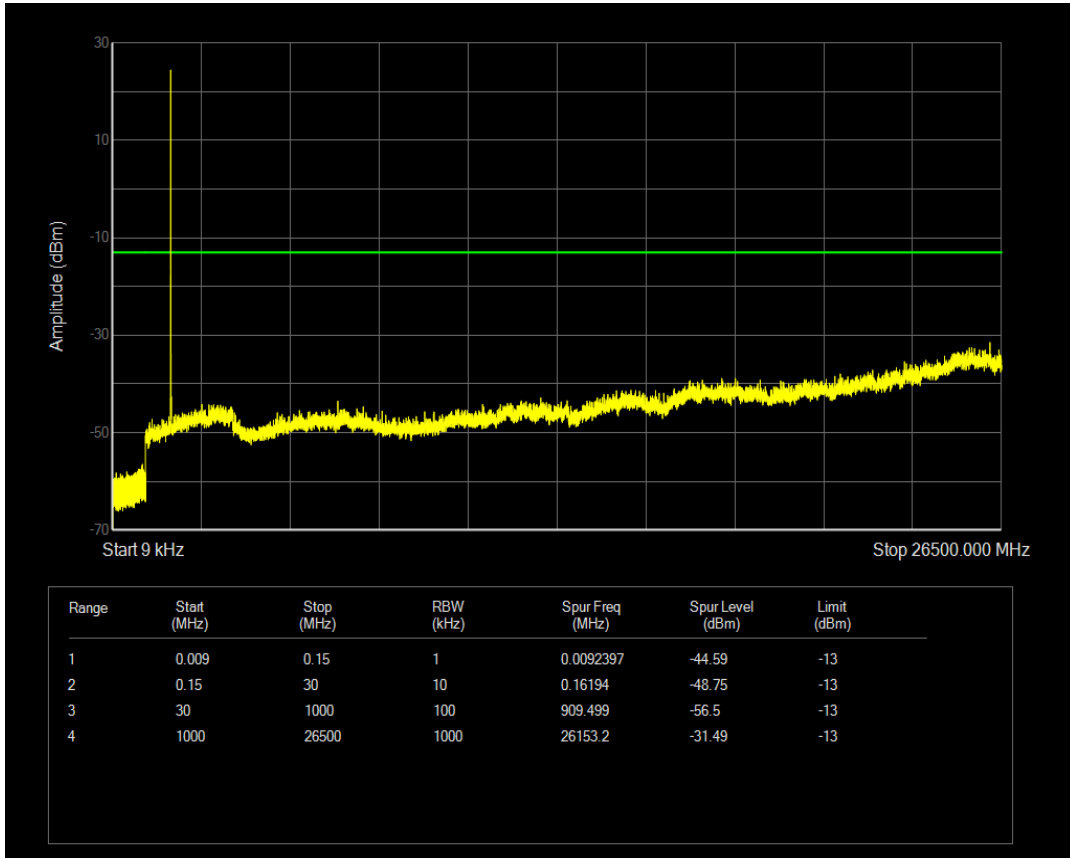

Band4 QPSK BW=3MHz Channel=20385 RB Size=1 Position=#0

Band4 QPSK BW=3MHz Channel=20385 RB Size=15 Position=#0