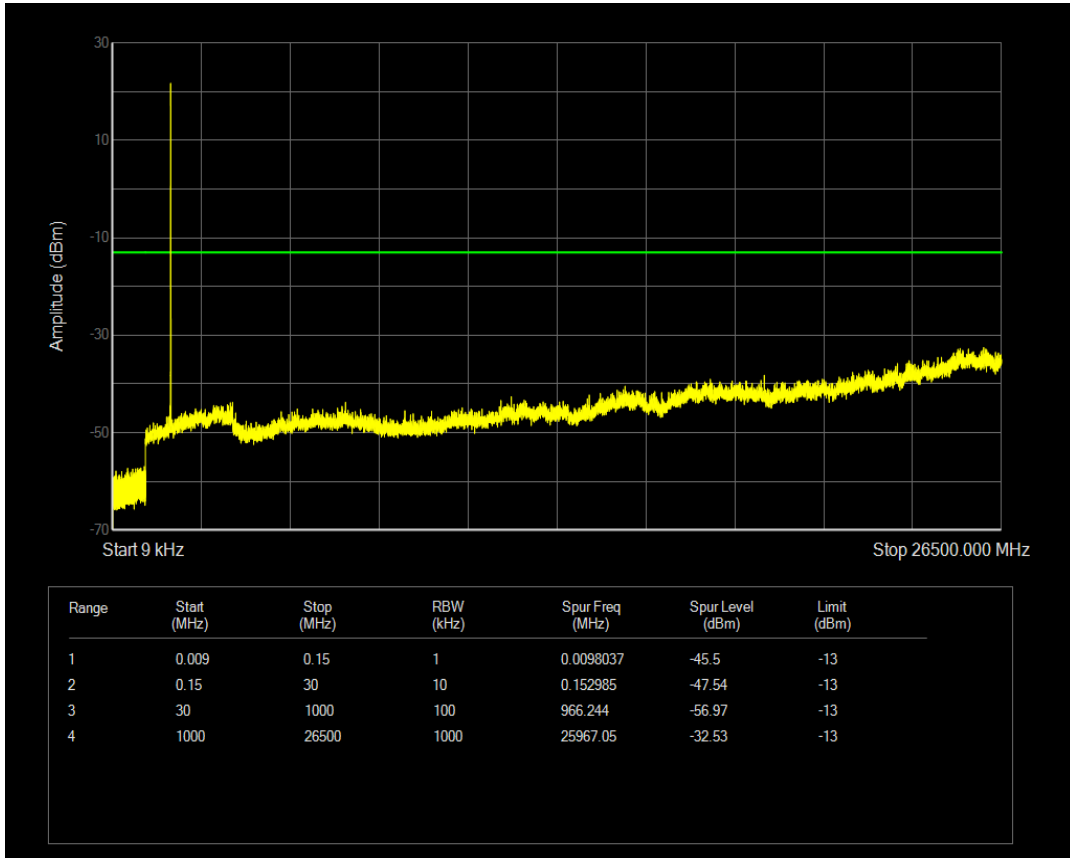

Band4 16QAM BW=5MHz Channel=20175 RB Size=25 Position=#0

Band4 QPSK BW=5MHz Channel=20375 RB Size=1 Position=#0

Band4 QPSK BW=5MHz Channel=20375 RB Size=25 Position=#0

Band4 16QAM BW=5MHz Channel=20375 RB Size=1 Position=#0

Band4 16QAM BW=5MHz Channel=20375 RB Size=25 Position=#0

Band4 QPSK BW=10MHz Channel=20000 RB Size=1 Position=#0

Band4 QPSK BW=10MHz Channel=20000 RB Size=50 Position=#0

Band4 16QAM BW=10MHz Channel=20000 RB Size=1 Position=#0