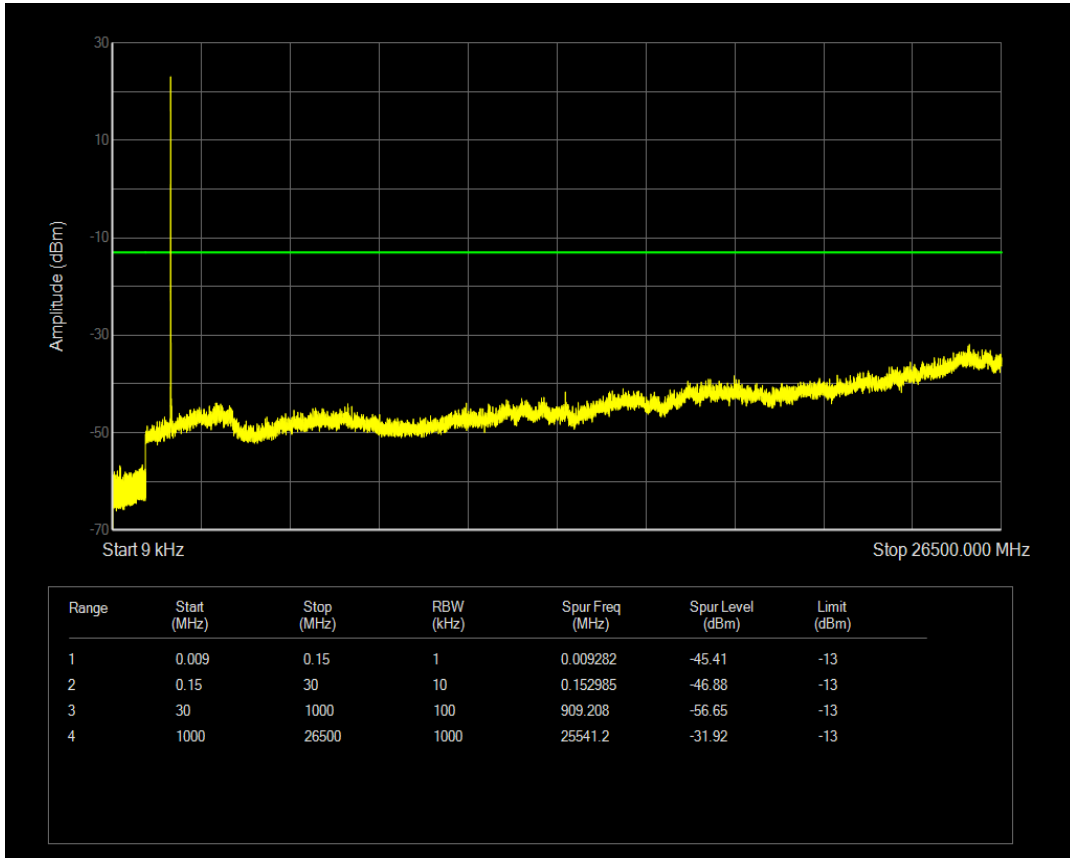

Band4 16QAM BW=5MHz Channel=19975 RB Size=25 Position=#0

Band4 QPSK BW=5MHz Channel=20175 RB Size=1 Position=#0

Band4 QPSK BW=5MHz Channel=20175 RB Size=25 Position=#0

Band4 16QAM BW=5MHz Channel=20175 RB Size=1 Position=#0

Band4 16QAM BW=5MHz Channel=20175 RB Size=25 Position=#0

Band4 QPSK BW=5MHz Channel=20375 RB Size=1 Position=#0

Band4 QPSK BW=5MHz Channel=20375 RB Size=25 Position=#0

Band4 16QAM BW=5MHz Channel=20375 RB Size=1 Position=#0