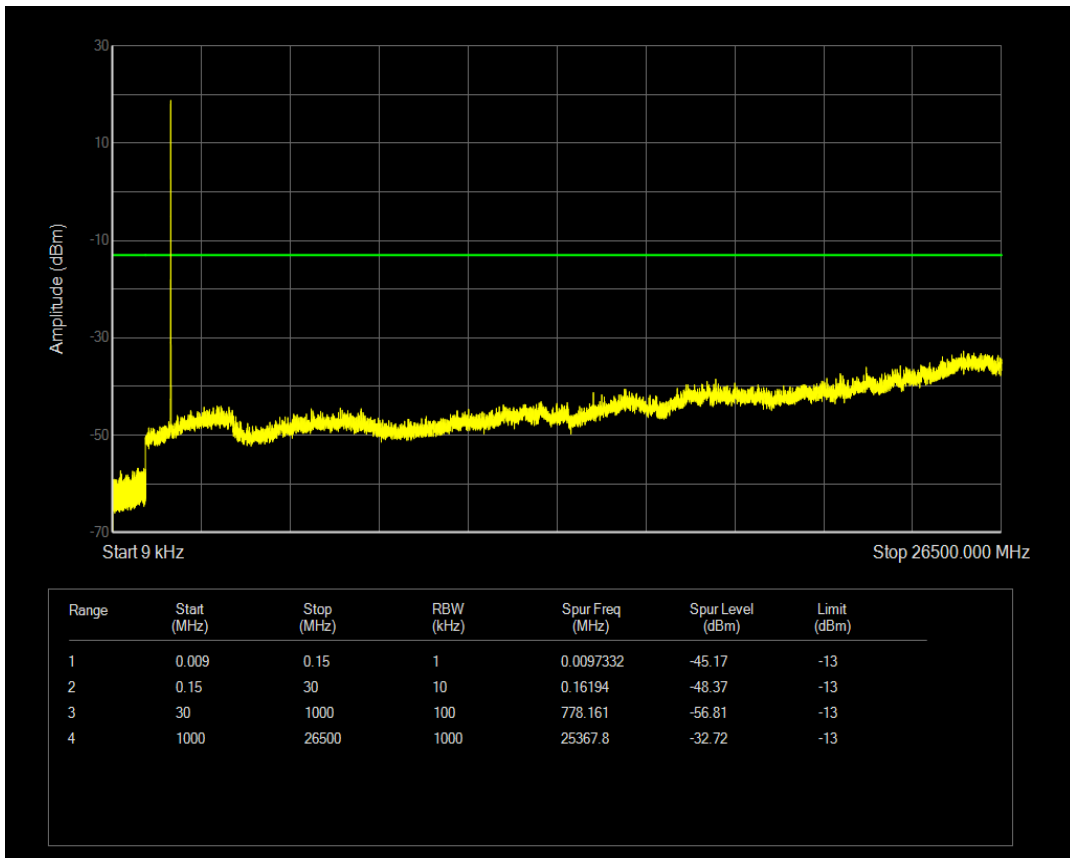

Band4 QPSK BW=3MHz Channel=20385 RB Size=15 Position=#0

Band4 16QAM BW=3MHz Channel=20385 RB Size=1 Position=#0