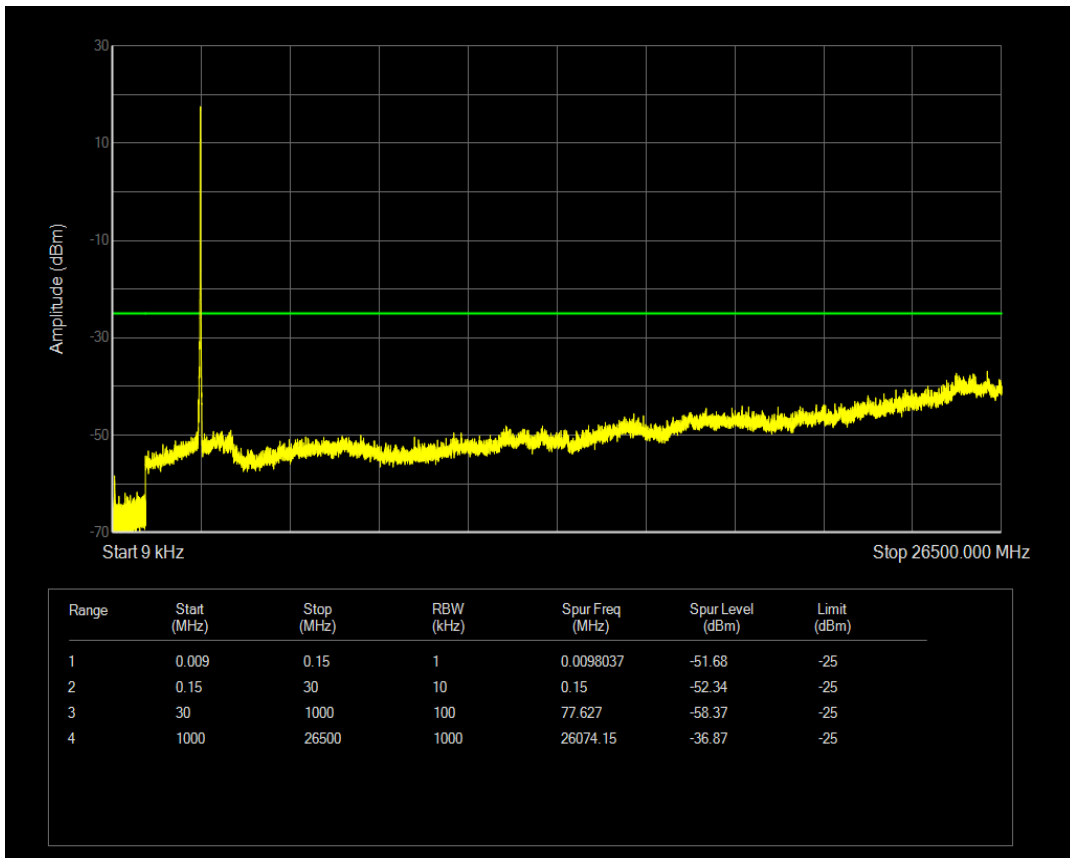

Band41 16QAM BW=15MHz Channel=41065 RB Size=75 Position=#0

Band41 QPSK BW=20MHz Channel=40440 RB Size=1 Position=#0