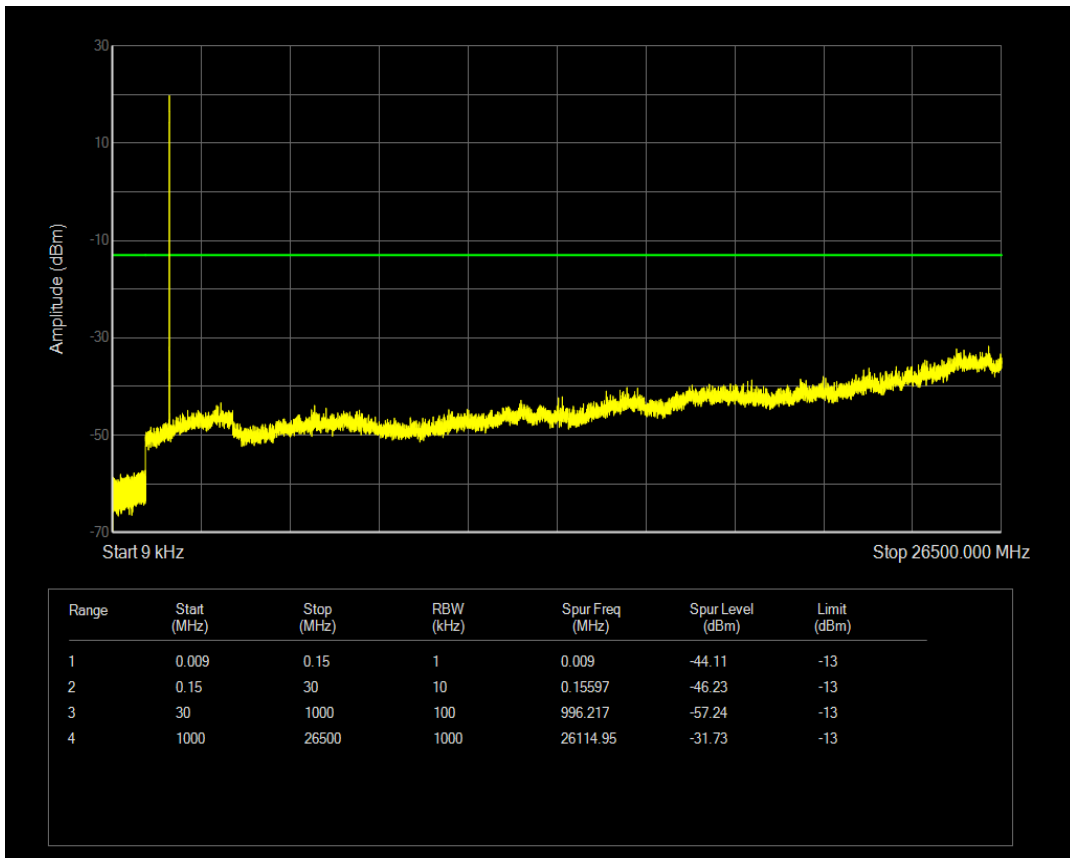

Band4 16QAM BW=3MHz Channel=19965 RB Size=15 Position=#0

Band4 QPSK BW=3MHz Channel=20175 RB Size=15 Position=#0