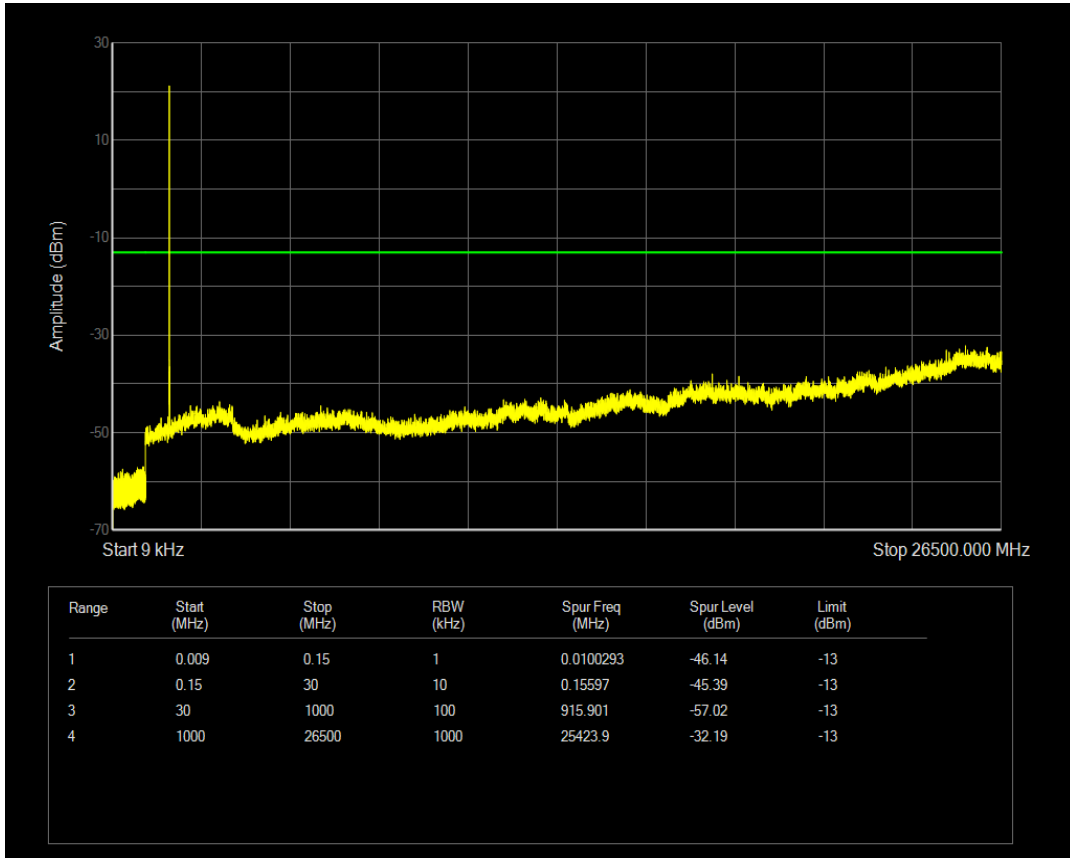

Band26(824-849) 16QAM BW=15MHz Channel=26965 RB Size=75 Position=#0

Band4 QPSK BW=1.4MHz Channel=19957 RB Size=1 Position=#0

Band4 QPSK BW=1.4MHz Channel=19957 RB Size=6 Position=#0

Band4 16QAM BW=1.4MHz Channel=19957 RB Size=1 Position=#0

Band4 16QAM BW=1.4MHz Channel=19957 RB Size=6 Position=#0

Band4 QPSK BW=1.4MHz Channel=20175 RB Size=1 Position=#0

Band4 16QAM BW=1.4MHz Channel=20175 RB Size=1 Position=#0

Band4 QPSK BW=1.4MHz Channel=20175 RB Size=6 Position=#0