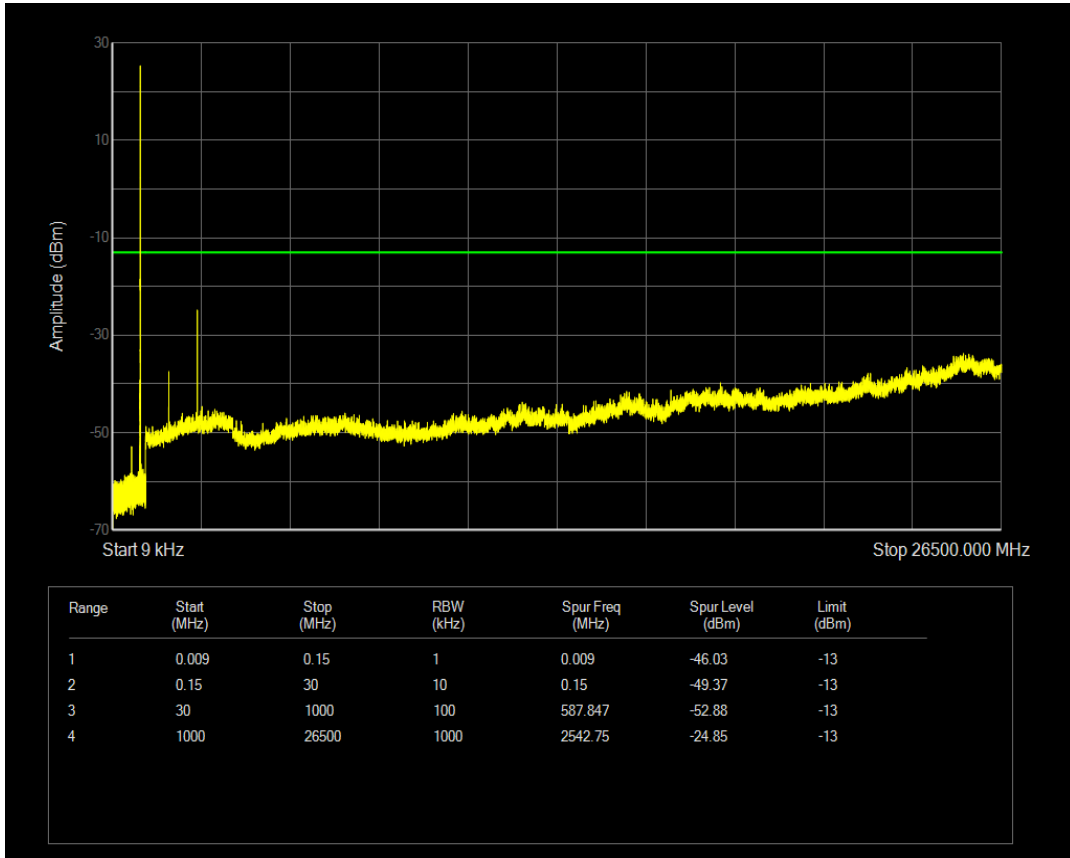

Band5 16QAM BW=1.4MHz Channel=20407 RB Size=6 Position=#0

Band5 QPSK BW=1.4MHz Channel=20525 RB Size=1 Position=#0

Band5 QPSK BW=1.4MHz Channel=20525 RB Size=6 Position=#0

Band5 16QAM BW=1.4MHz Channel=20525 RB Size=1 Position=#0

Band5 16QAM BW=1.4MHz Channel=20525 RB Size=6 Position=#0

Band5 QPSK BW=1.4MHz Channel=20643 RB Size=1 Position=#0

Band5 QPSK BW=1.4MHz Channel=20643 RB Size=6 Position=#0

Band5 16QAM BW=1.4MHz Channel=20643 RB Size=1 Position=#0