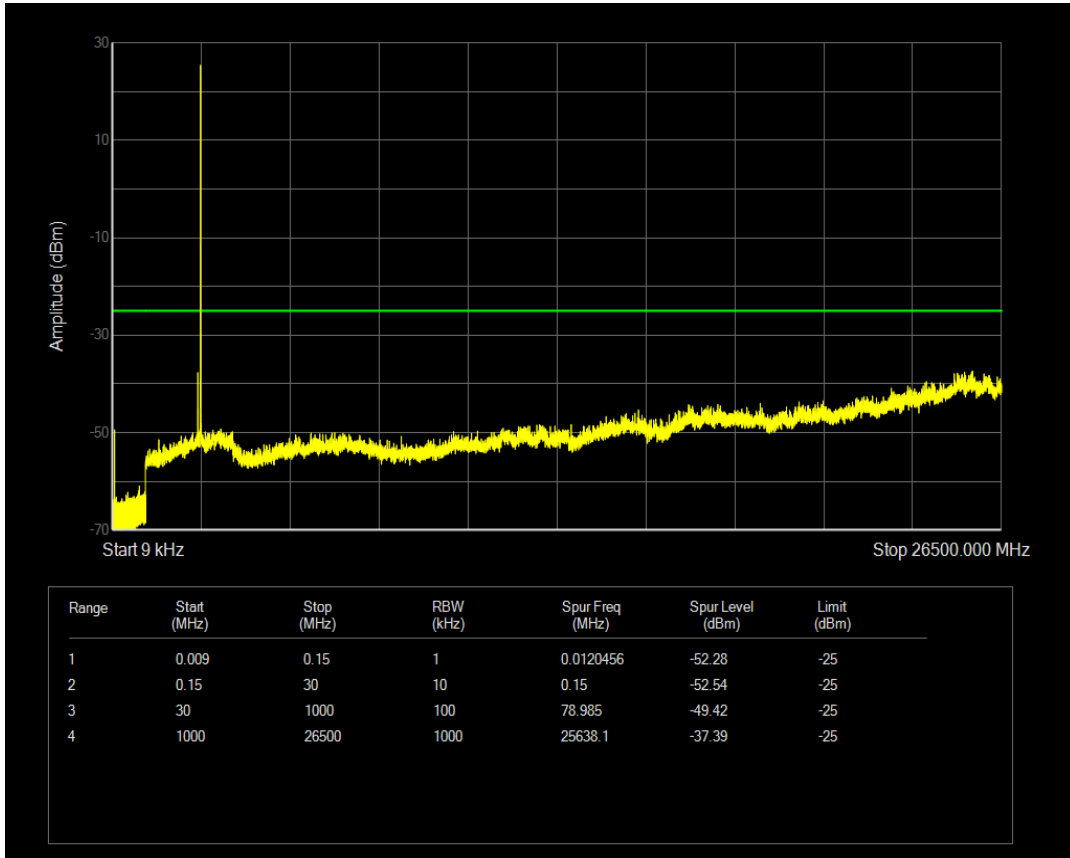

Band41 16QAM BW=5MHz Channel=40740 RB Size=25 Position=#0

Band41 QPSK BW=5MHz Channel=41115 RB Size=1 Position=#0

Band41 QPSK BW=5MHz Channel=41115 RB Size=25 Position=#0

Band41 16QAM BW=5MHz Channel=41115 RB Size=1 Position=#0