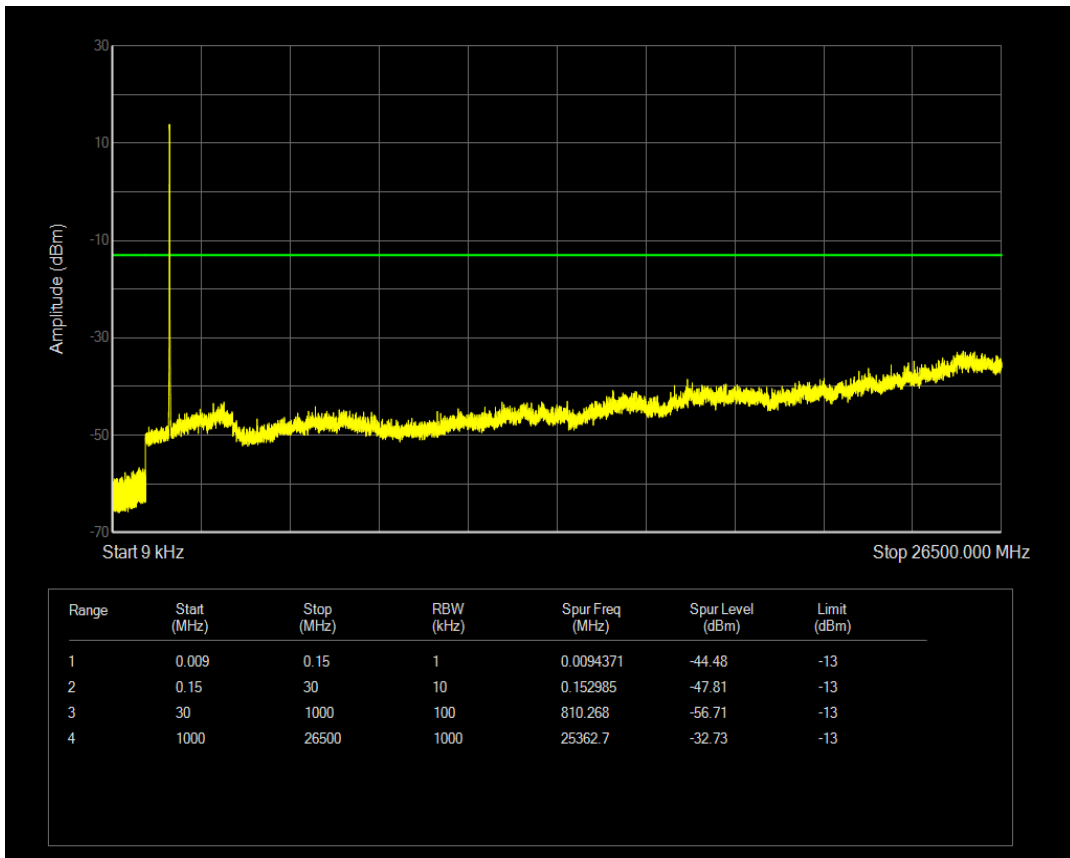

Band4 16QAM BW=15MHz Channel=20025 RB Size=75 Position=#0

Band4 QPSK BW=15MHz Channel=20175 RB Size=1 Position=#0