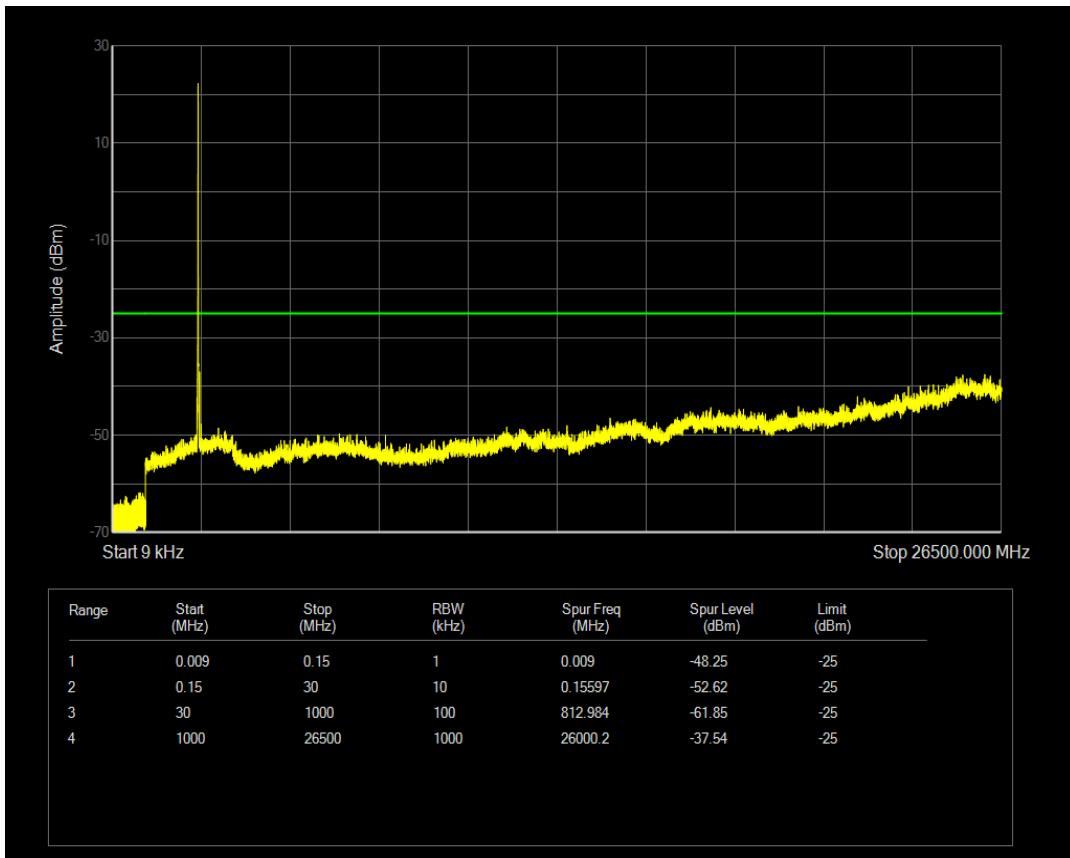

Band41 QPSK BW=5MHz Channel=40365 RB Size=25 Position=#0

Band41 16QAM BW=5MHz Channel=40365 RB Size=1 Position=#0