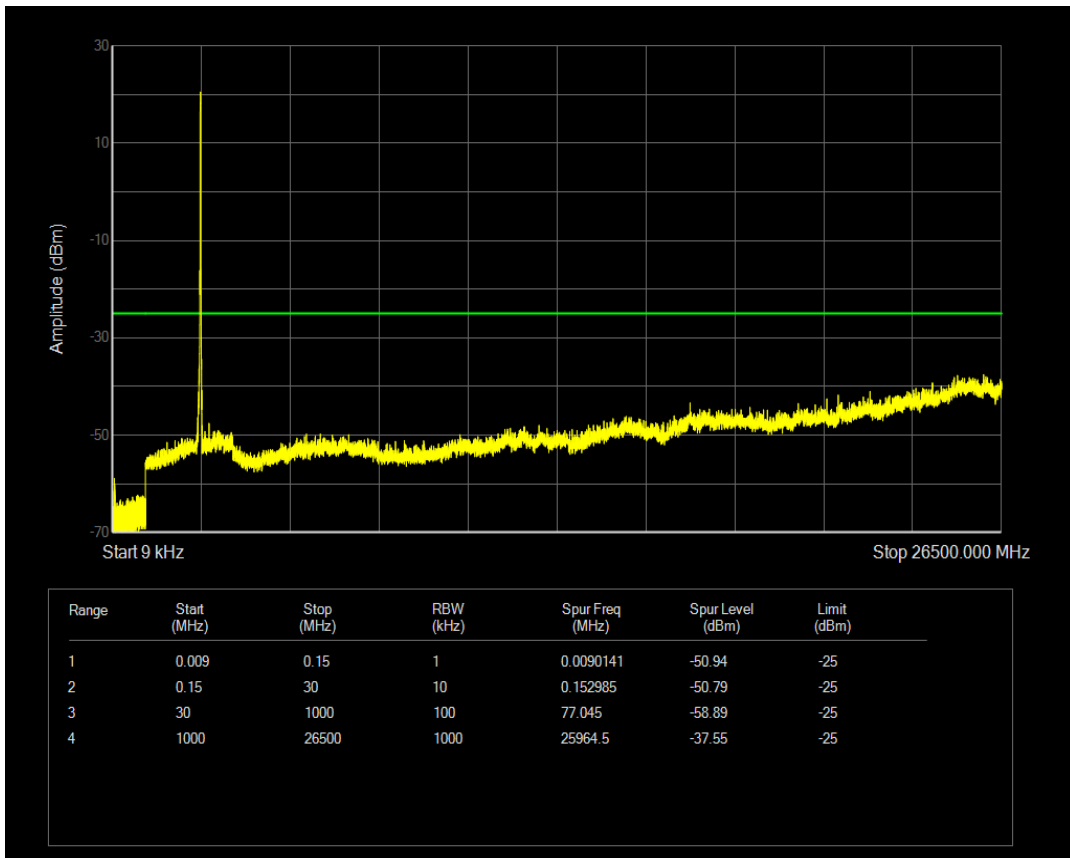

Band41 QPSK BW=15MHz Channel=41065 RB Size=75 Position=#0

Band41 16QAM BW=15MHz Channel=41065 RB Size=1 Position=#0