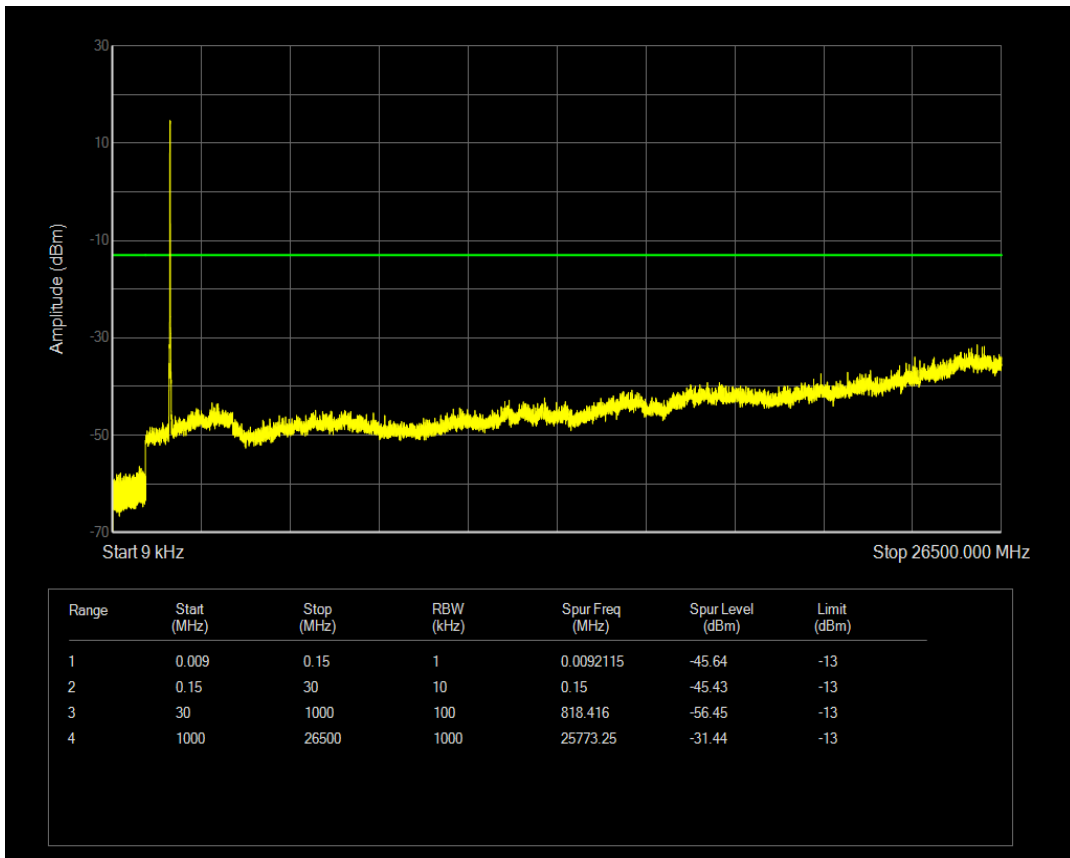

Band4 QPSK BW=15MHz Channel=20175 RB Size=75 Position=#0

Band4 16QAM BW=15MHz Channel=20175 RB Size=1 Position=#0