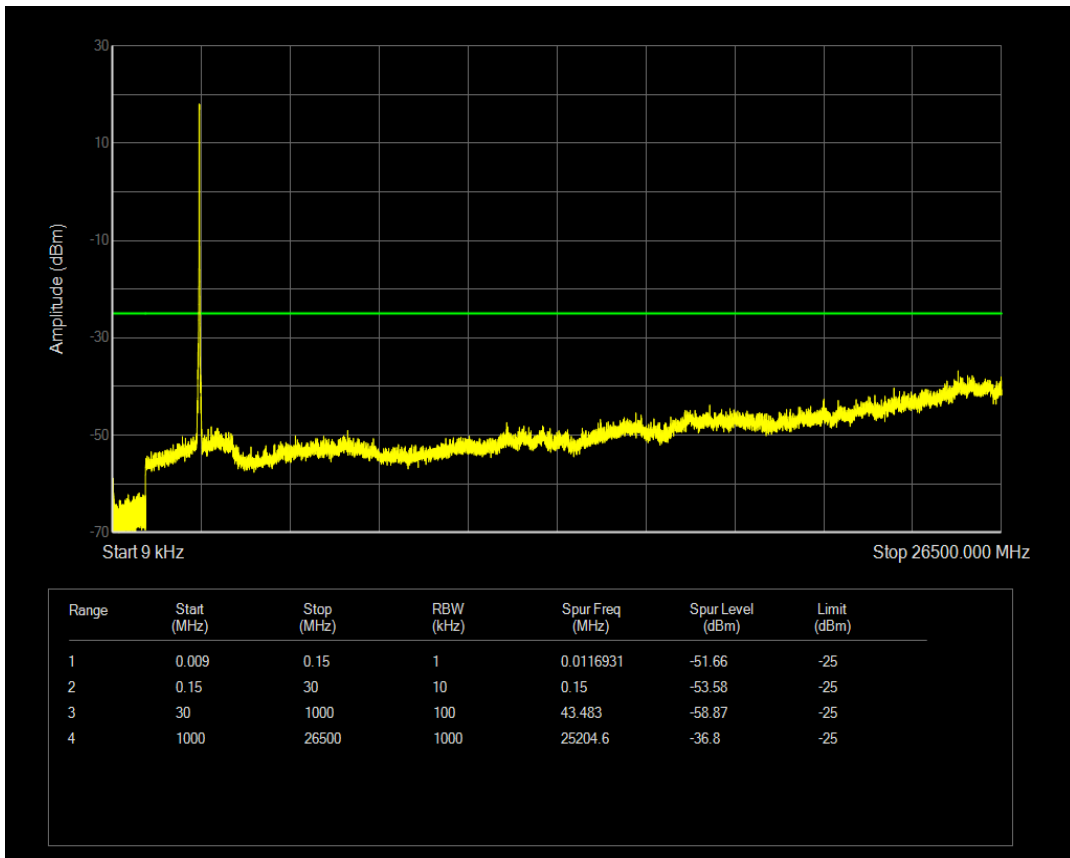

Band41 16QAM BW=15MHz Channel=40740 RB Size=75 Position=#0

Band41 QPSK BW=15MHz Channel=41065 RB Size=1 Position=#0