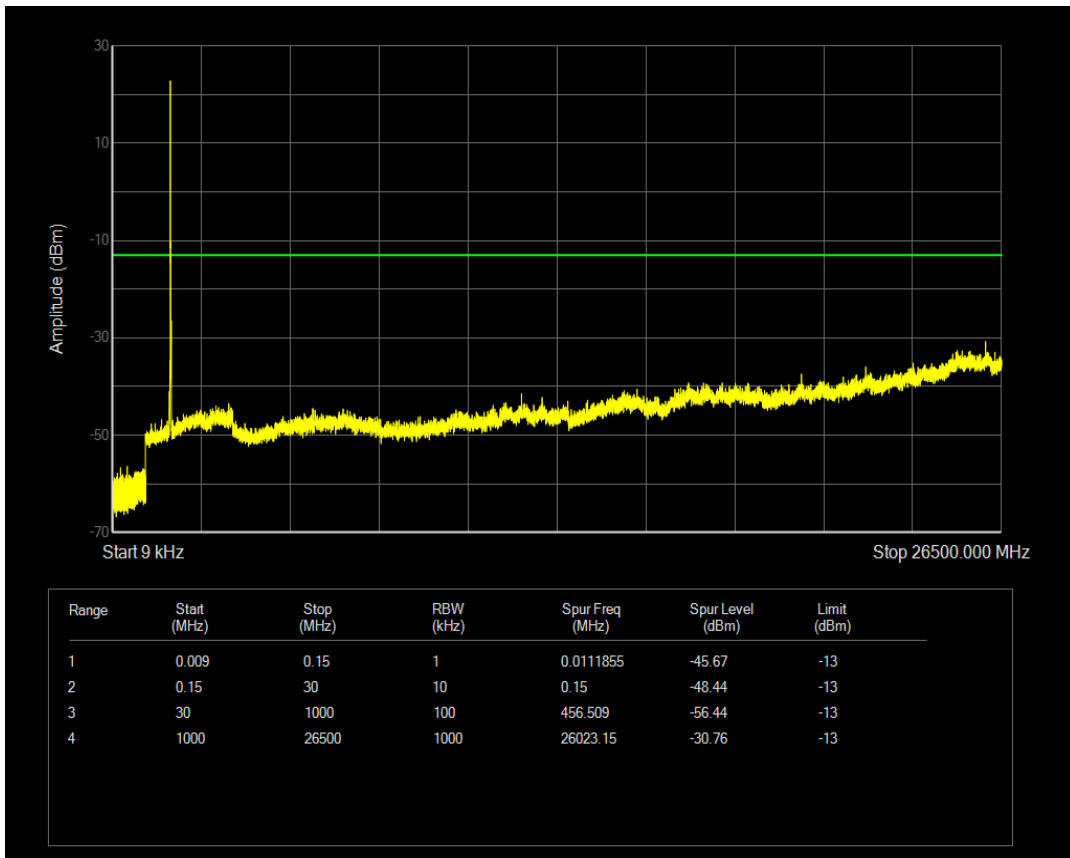

Band4 16QAM BW=15MHz Channel=20325 RB Size=1 Position=#0

Band4 QPSK BW=15MHz Channel=20325 RB Size=75 Position=#0