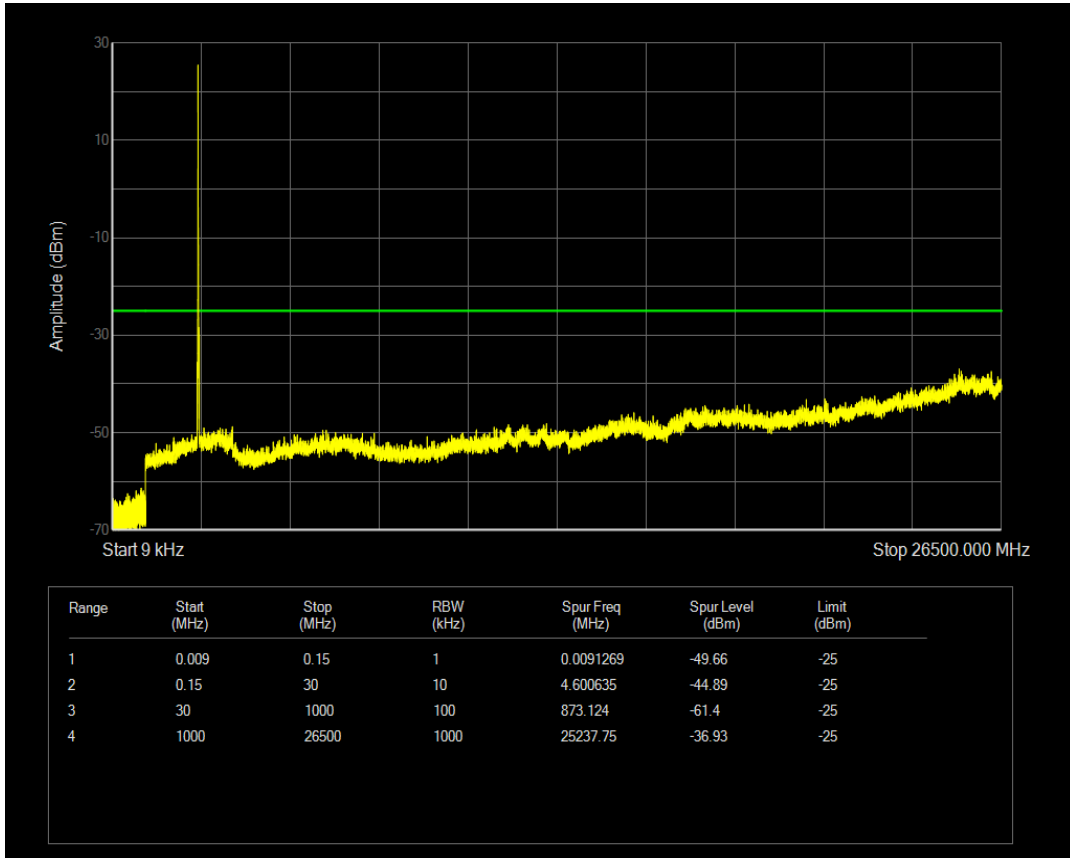

Band41 QPSK BW=15MHz Channel=40415 RB Size=1 Position=#0

Band41 QPSK BW=15MHz Channel=40415 RB Size=75 Position=#0