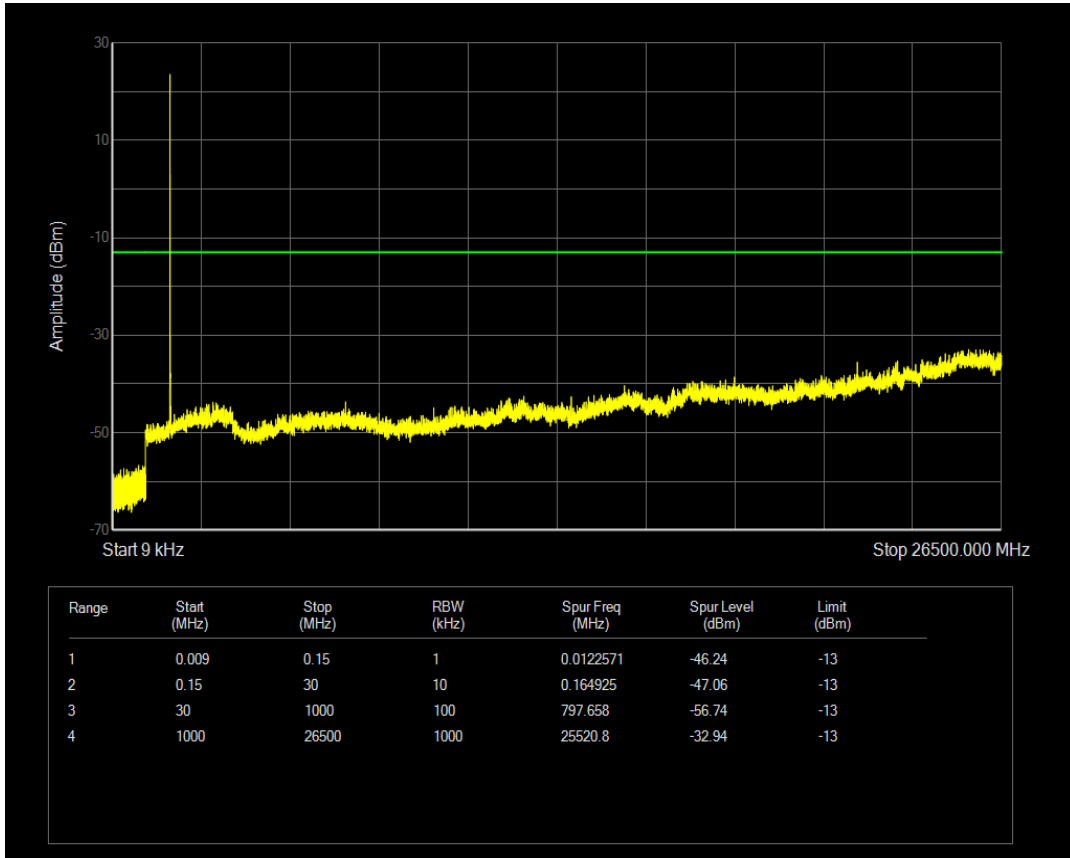

Band4 16QAM BW=3MHz Channel=19965 RB Size=15 Position=#0

Band4 QPSK BW=3MHz Channel=20175 RB Size=15 Position=#0

Band4 QPSK BW=3MHz Channel=20175 RB Size=1 Position=#0

Band4 16QAM BW=3MHz Channel=20175 RB Size=1 Position=#0