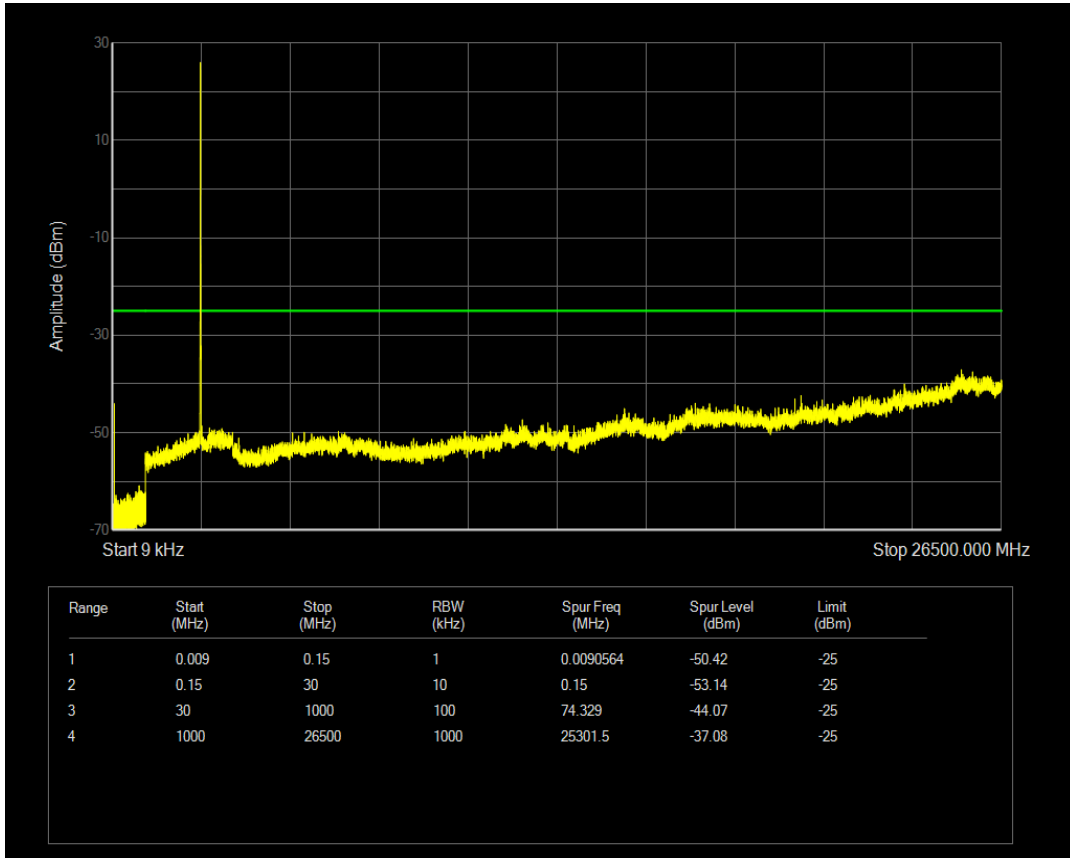

Band41 16QAM BW=10MHz Channel=40740 RB Size=50 Position=#0

Band41 QPSK BW=10MHz Channel=41090 RB Size=1 Position=#0

Band41 QPSK BW=10MHz Channel=41090 RB Size=50 Position=#0

Band41 16QAM BW=10MHz Channel=41090 RB Size=1 Position=#0