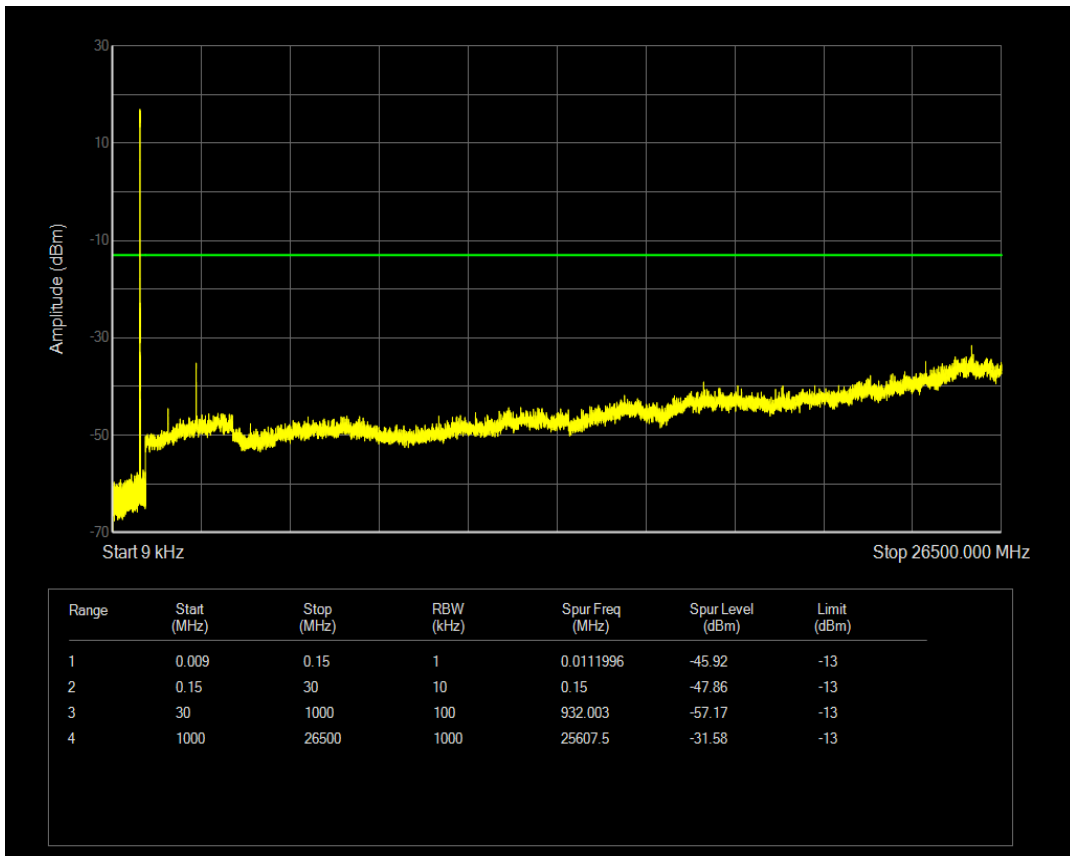

Band5 16QAM BW=1.4MHz Channel=20525 RB Size=6 Position=#0

Band5 QPSK BW=1.4MHz Channel=20643 RB Size=1 Position=#0

Band5 QPSK BW=1.4MHz Channel=20643 RB Size=6 Position=#0

Band5 16QAM BW=1.4MHz Channel=20643 RB Size=1 Position=#0

Band5 16QAM BW=1.4MHz Channel=20643 RB Size=6 Position=#0

Band5 QPSK BW=3MHz Channel=20415 RB Size=1 Position=#0

Band5 QPSK BW=3MHz Channel=20415 RB Size=15 Position=#0

Band5 16QAM BW=3MHz Channel=20415 RB Size=1 Position=#0

Band5 16QAM BW=3MHz Channel=20415 RB Size=15 Position=#0

Band5 QPSK BW=3MHz Channel=20525 RB Size=1 Position=#0

Band5 QPSK BW=3MHz Channel=20525 RB Size=15 Position=#0

Band5 16QAM BW=3MHz Channel=20525 RB Size=1 Position=#0