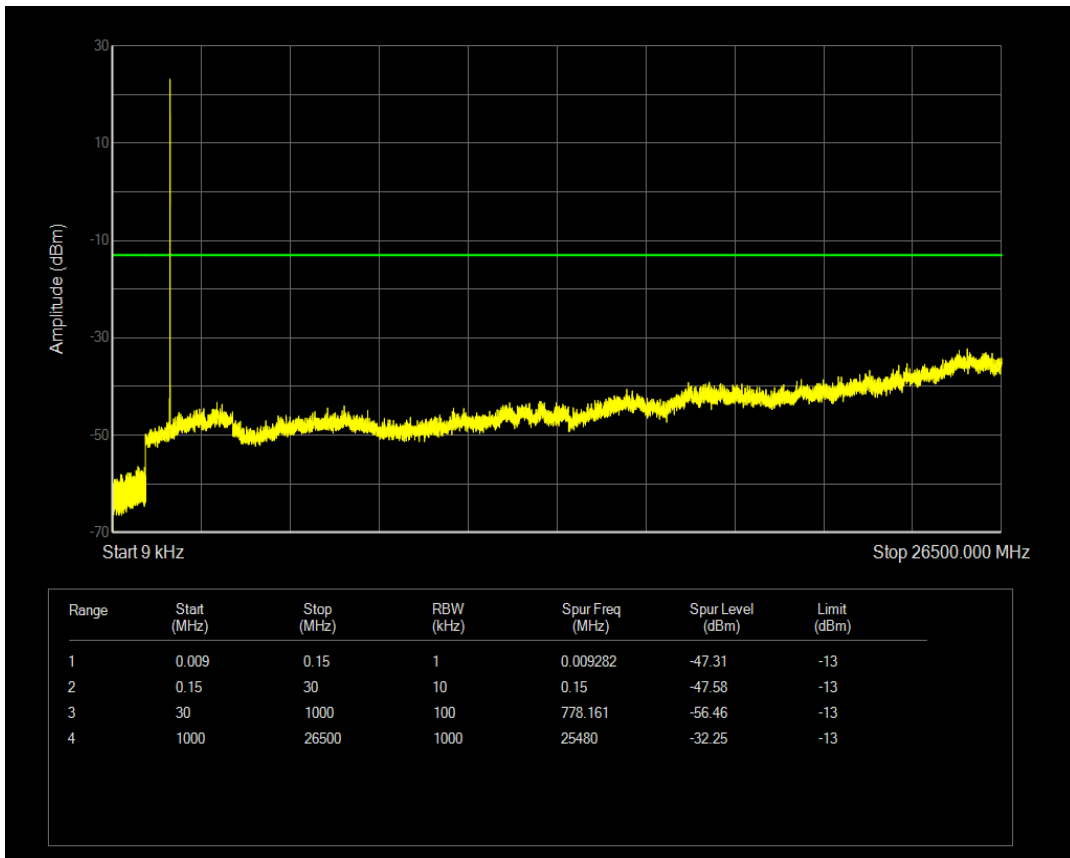

Band26(824-849) 16QAM BW=15MHz Channel=26965 RB Size=75 Position=#0

Band4 QPSK BW=1.4MHz Channel=19957 RB Size=1 Position=#0

Band4 QPSK BW=1.4MHz Channel=19957 RB Size=6 Position=#0

Band4 16QAM BW=1.4MHz Channel=19957 RB Size=1 Position=#0

Band4 16QAM BW=1.4MHz Channel=19957 RB Size=6 Position=#0

Band4 QPSK BW=1.4MHz Channel=20175 RB Size=1 Position=#0

Band4 16QAM BW=1.4MHz Channel=20175 RB Size=1 Position=#0

Band4 QPSK BW=1.4MHz Channel=20175 RB Size=6 Position=#0