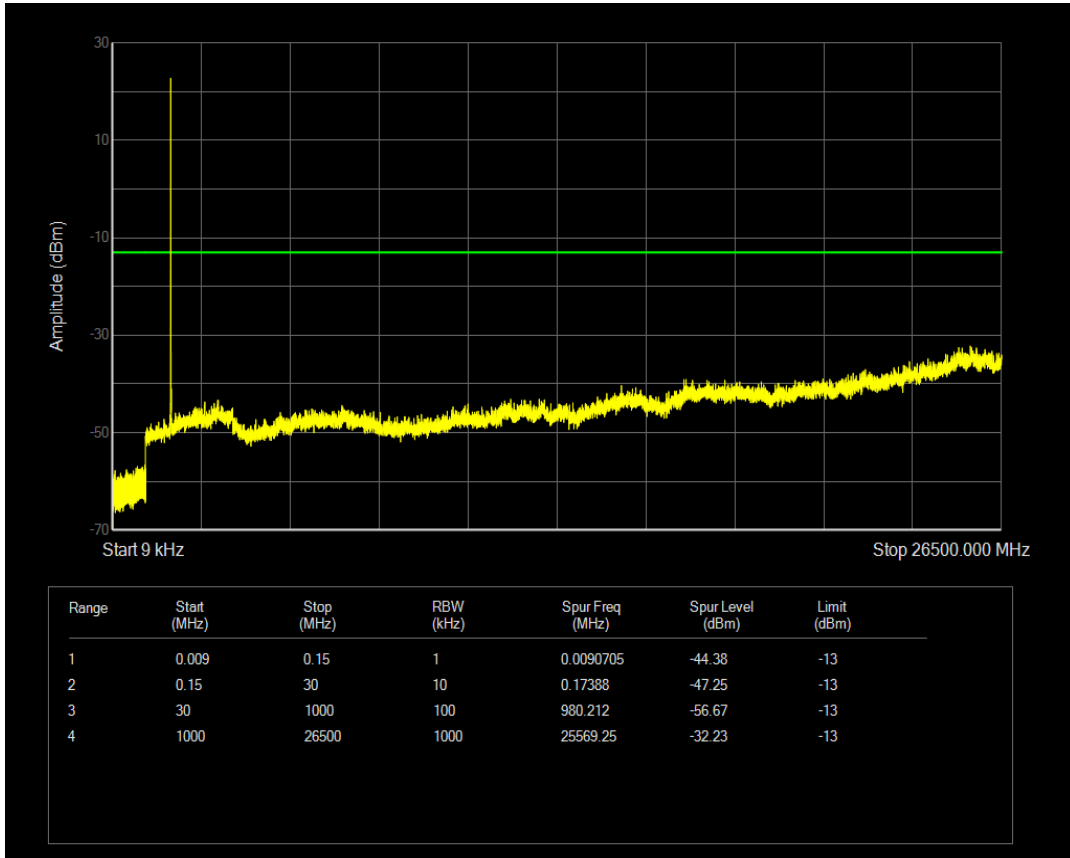

Band4 16QAM BW=3MHz Channel=20175 RB Size=15 Position=#0

Band4 QPSK BW=3MHz Channel=20385 RB Size=1 Position=#0

Band4 QPSK BW=3MHz Channel=20385 RB Size=15 Position=#0

Band4 16QAM BW=3MHz Channel=20385 RB Size=1 Position=#0

Band4 16QAM BW=3MHz Channel=20385 RB Size=15 Position=#0

Band4 QPSK BW=5MHz Channel=19975 RB Size=1 Position=#0

Band4 QPSK BW=5MHz Channel=19975 RB Size=25 Position=#0

Band4 16QAM BW=5MHz Channel=19975 RB Size=1 Position=#0