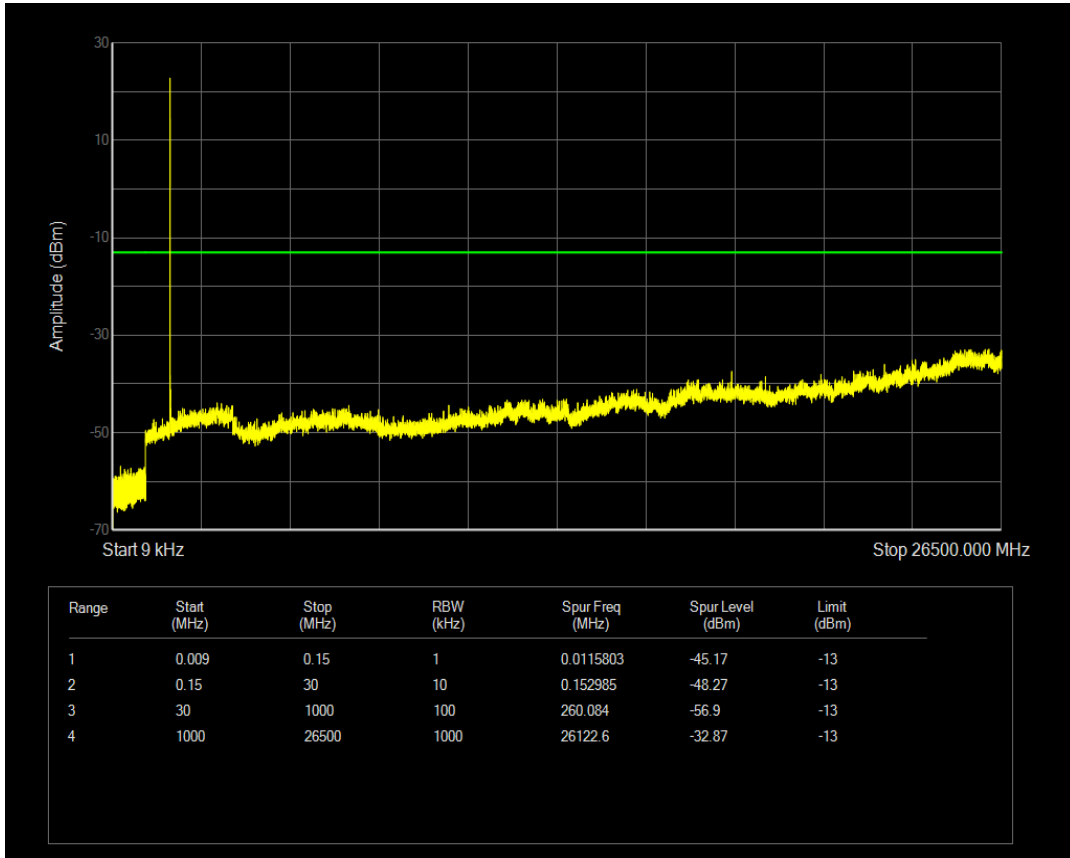

Band26(824-849) 16QAM BW=15MHz Channel=26965 RB Size=75 Position=#0

Band4 QPSK BW=1.4MHz Channel=19957 RB Size=1 Position=#0

Band4 QPSK BW=1.4MHz Channel=19957 RB Size=6 Position=#0

Band4 16QAM BW=1.4MHz Channel=19957 RB Size=1 Position=#0

Band4 16QAM BW=1.4MHz Channel=19957 RB Size=6 Position=#0

Band4 QPSK BW=1.4MHz Channel=20175 RB Size=1 Position=#0

Band4 16QAM BW=1.4MHz Channel=20175 RB Size=1 Position=#0

Band4 QPSK BW=1.4MHz Channel=20175 RB Size=6 Position=#0