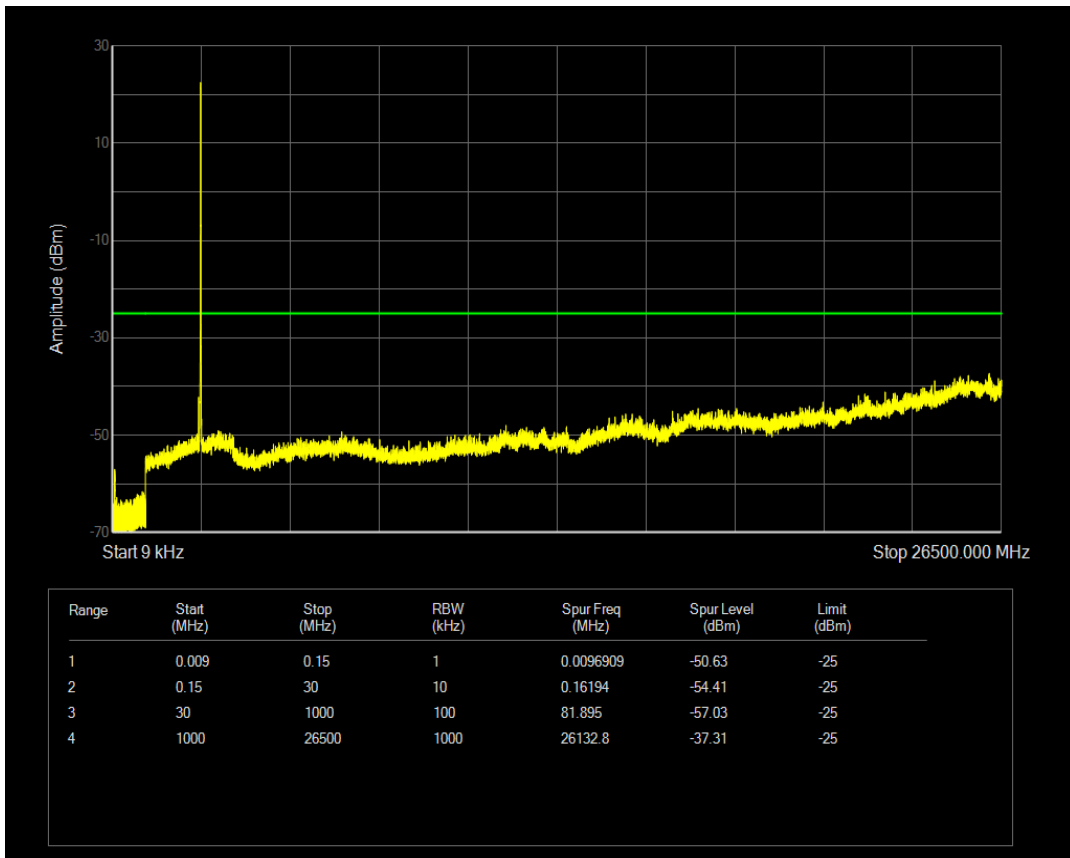

Band41 QPSK BW=5MHz Channel=41115 RB Size=25 Position=#0

Band41 16QAM BW=5MHz Channel=41115 RB Size=1 Position=#0