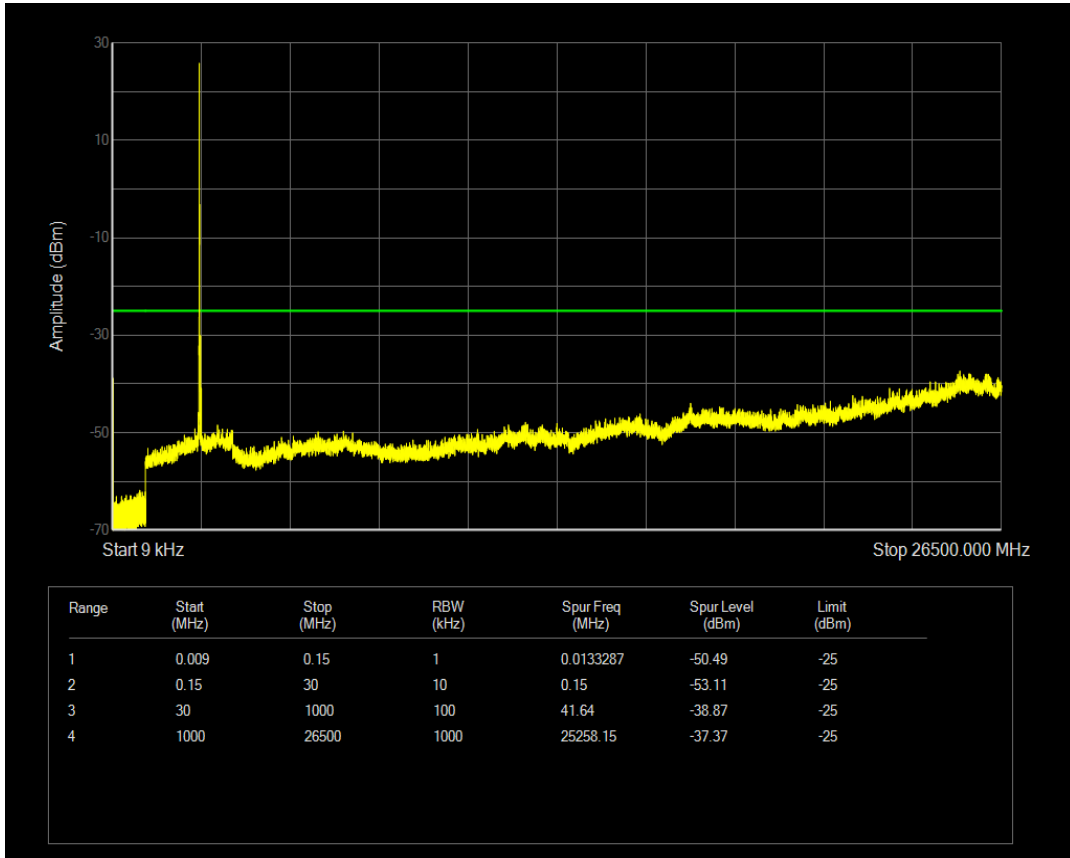

Band41 16QAM BW=5MHz Channel=40365 RB Size=25 Position=#0

Band41 QPSK BW=5MHz Channel=40740 RB Size=1 Position=#0

Band41 QPSK BW=5MHz Channel=40740 RB Size=25 Position=#0

Band41 16QAM BW=5MHz Channel=40740 RB Size=1 Position=#0