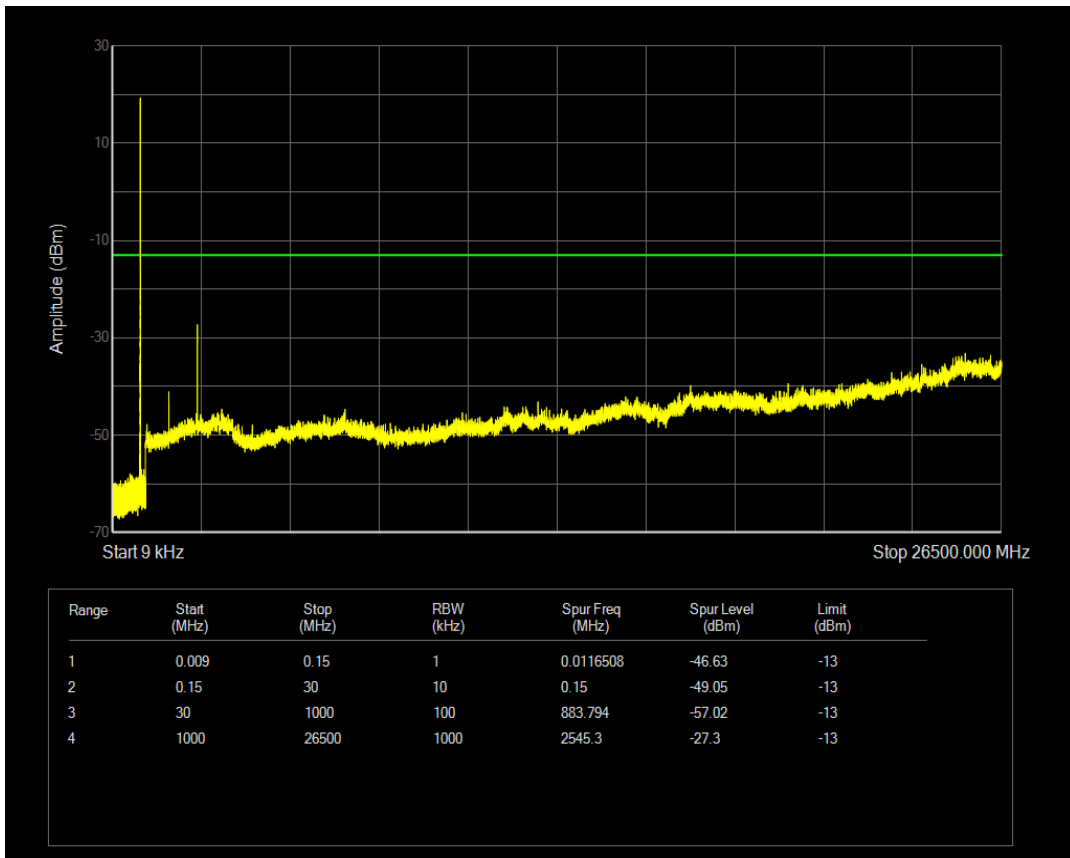

Band5 16QAM BW=1.4MHz Channel=20525 RB Size=6 Position=#0

Band5 QPSK BW=1.4MHz Channel=20643 RB Size=1 Position=#0

Band5 QPSK BW=1.4MHz Channel=20643 RB Size=6 Position=#0

Band5 16QAM BW=1.4MHz Channel=20643 RB Size=1 Position=#0

Band5 16QAM BW=1.4MHz Channel=20643 RB Size=6 Position=#0

Band5 QPSK BW=3MHz Channel=20415 RB Size=1 Position=#0

Band5 QPSK BW=3MHz Channel=20415 RB Size=15 Position=#0

Band5 16QAM BW=3MHz Channel=20415 RB Size=1 Position=#0