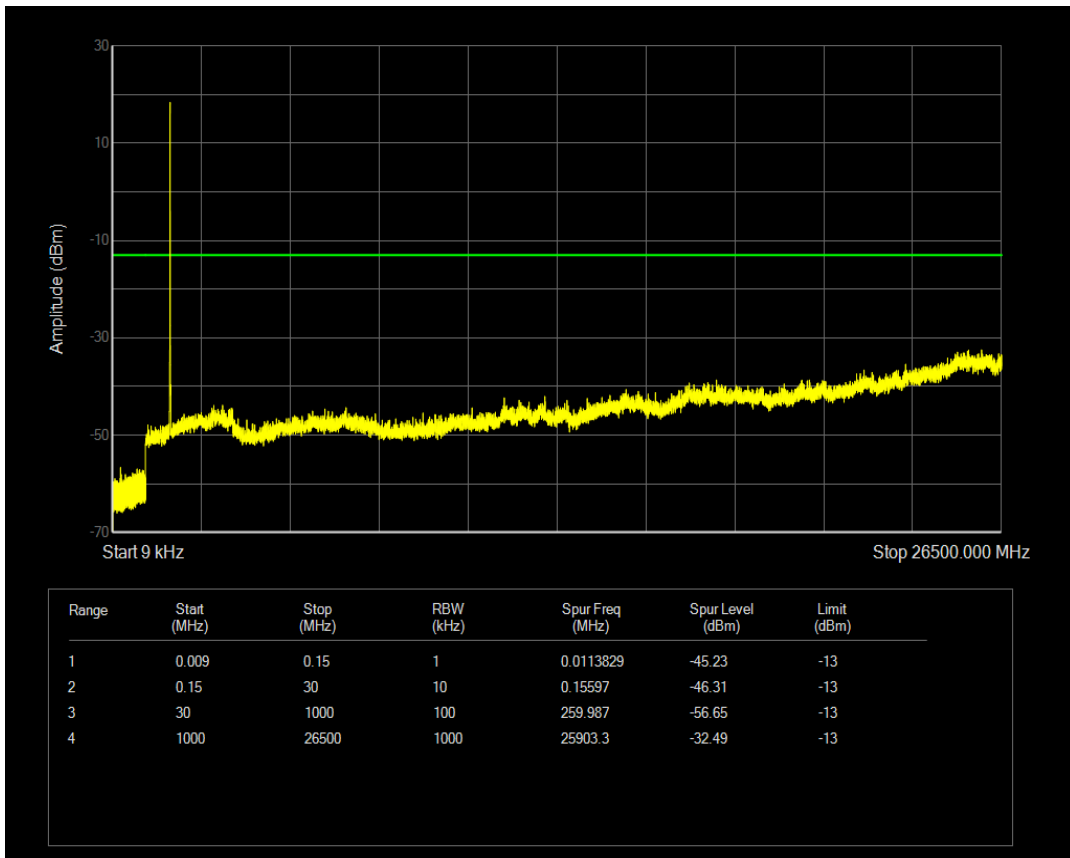

Band4 16QAM BW=5MHz Channel=20175 RB Size=25 Position=#0

Band4 QPSK BW=5MHz Channel=20375 RB Size=1 Position=#0