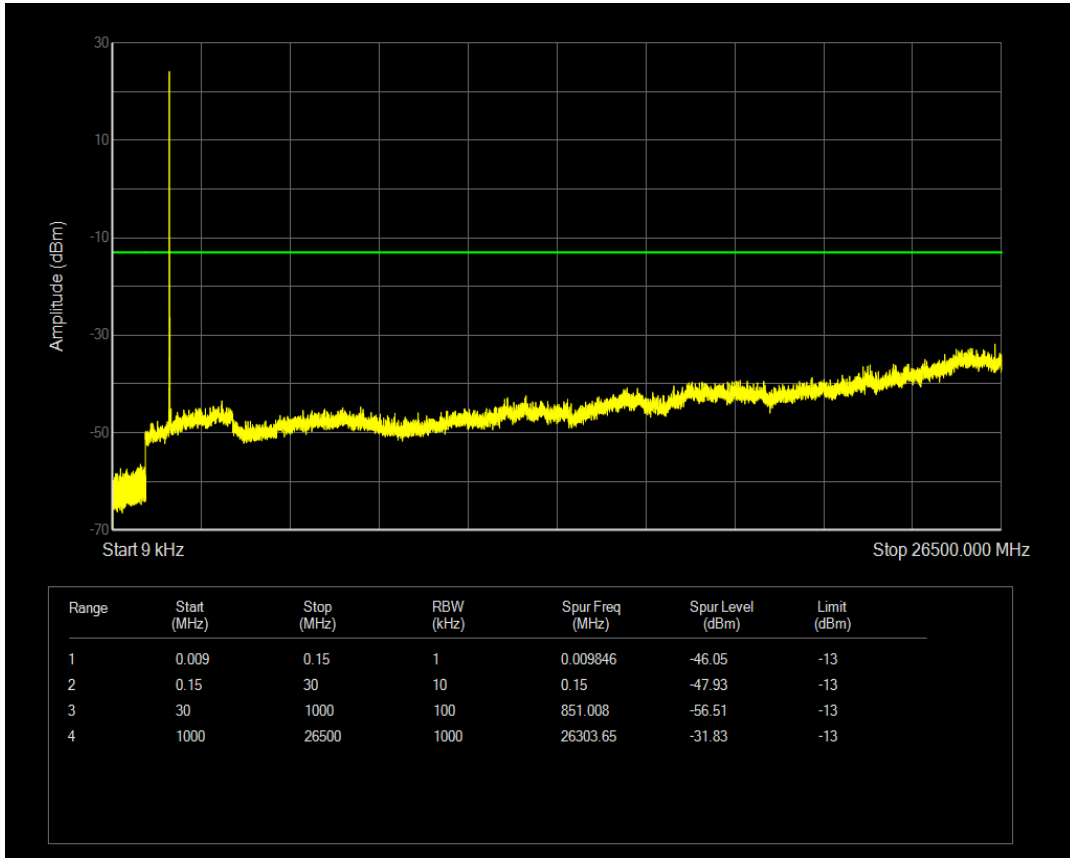

Band4 16QAM BW=5MHz Channel=20175 RB Size=25 Position=#0

Band4 QPSK BW=5MHz Channel=20375 RB Size=1 Position=#0

Band4 QPSK BW=5MHz Channel=20375 RB Size=25 Position=#0

Band4 16QAM BW=5MHz Channel=20375 RB Size=1 Position=#0

Band4 16QAM BW=5MHz Channel=20375 RB Size=25 Position=#0

Band4 QPSK BW=10MHz Channel=20000 RB Size=1 Position=#0

Band4 QPSK BW=10MHz Channel=20000 RB Size=50 Position=#0

Band4 16QAM BW=10MHz Channel=20000 RB Size=1 Position=#0