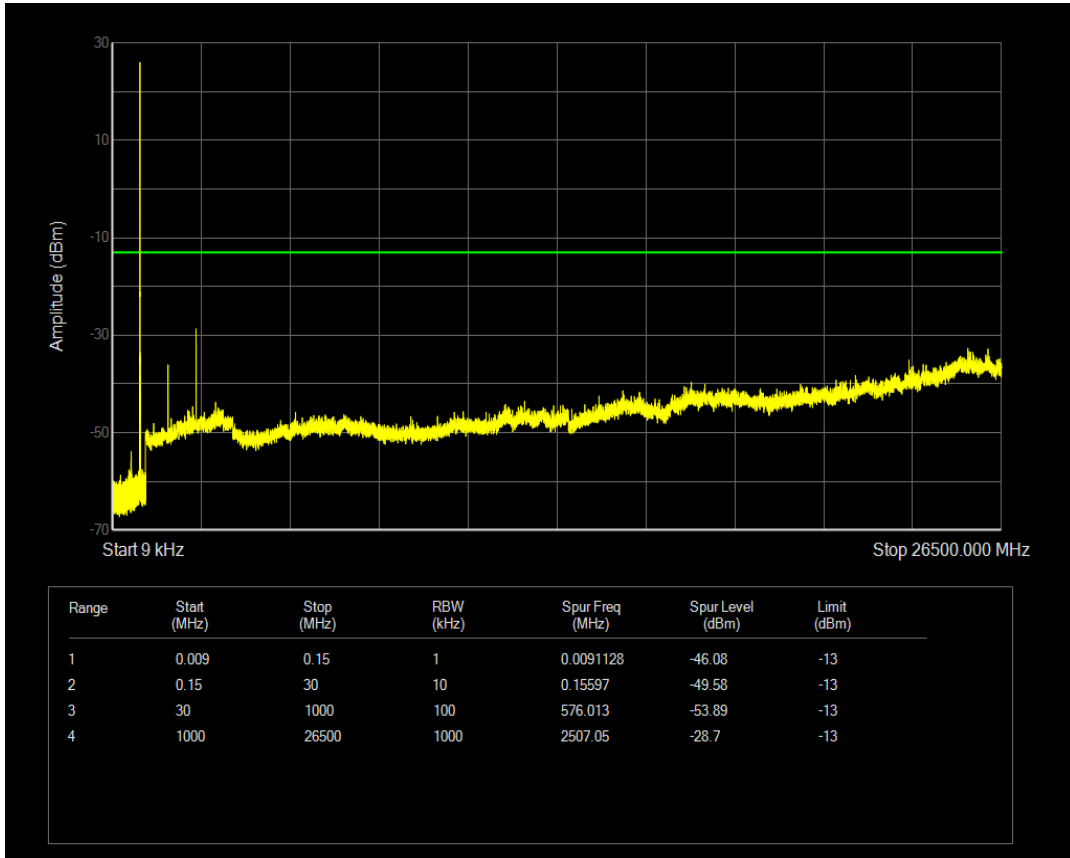

Band5 16QAM BW=1.4MHz Channel=20407 RB Size=6 Position=#0

Band5 QPSK BW=1.4MHz Channel=20525 RB Size=1 Position=#0

Band5 QPSK BW=1.4MHz Channel=20525 RB Size=6 Position=#0

Band5 16QAM BW=1.4MHz Channel=20525 RB Size=1 Position=#0

Band5 16QAM BW=1.4MHz Channel=20525 RB Size=6 Position=#0

Band5 QPSK BW=1.4MHz Channel=20643 RB Size=1 Position=#0

Band5 QPSK BW=1.4MHz Channel=20643 RB Size=6 Position=#0

Band5 16QAM BW=1.4MHz Channel=20643 RB Size=1 Position=#0