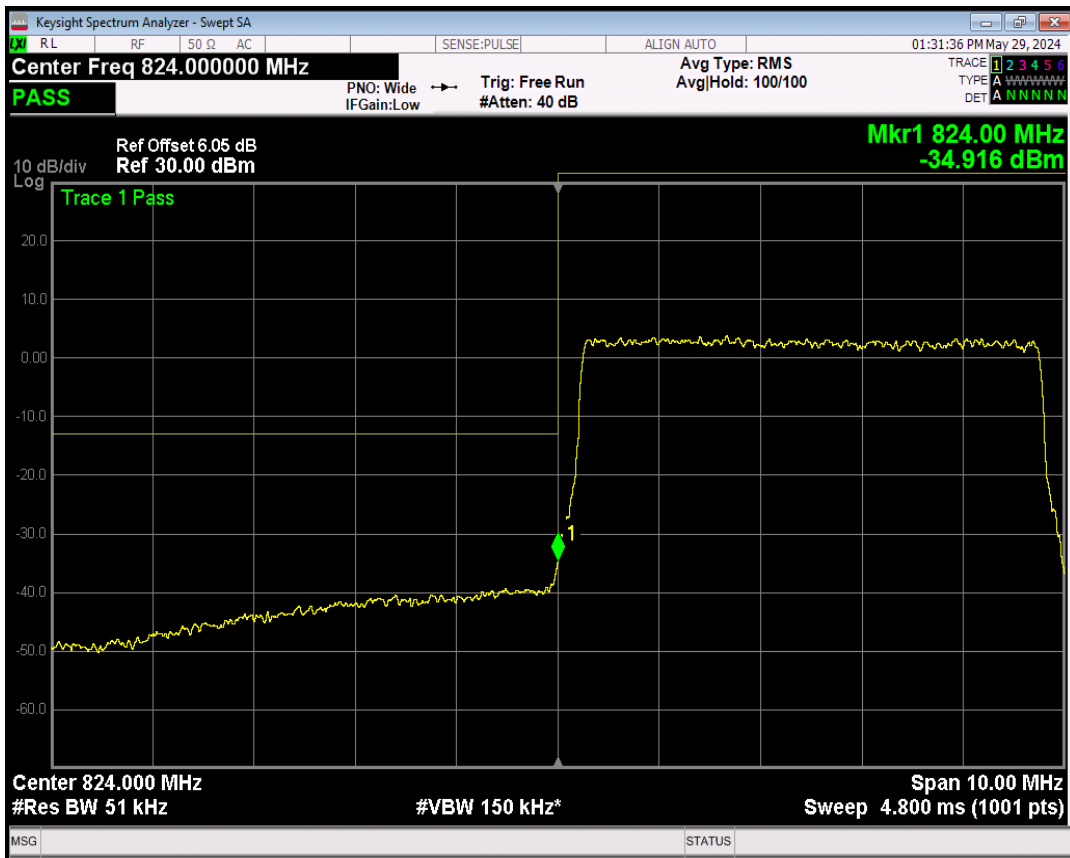

Band5 16QAM BW=5MHz Channel=20425 RB Size=25 Position=#0

Band5 QPSK BW=5MHz Channel=20625 RB Size=1 Position=#0