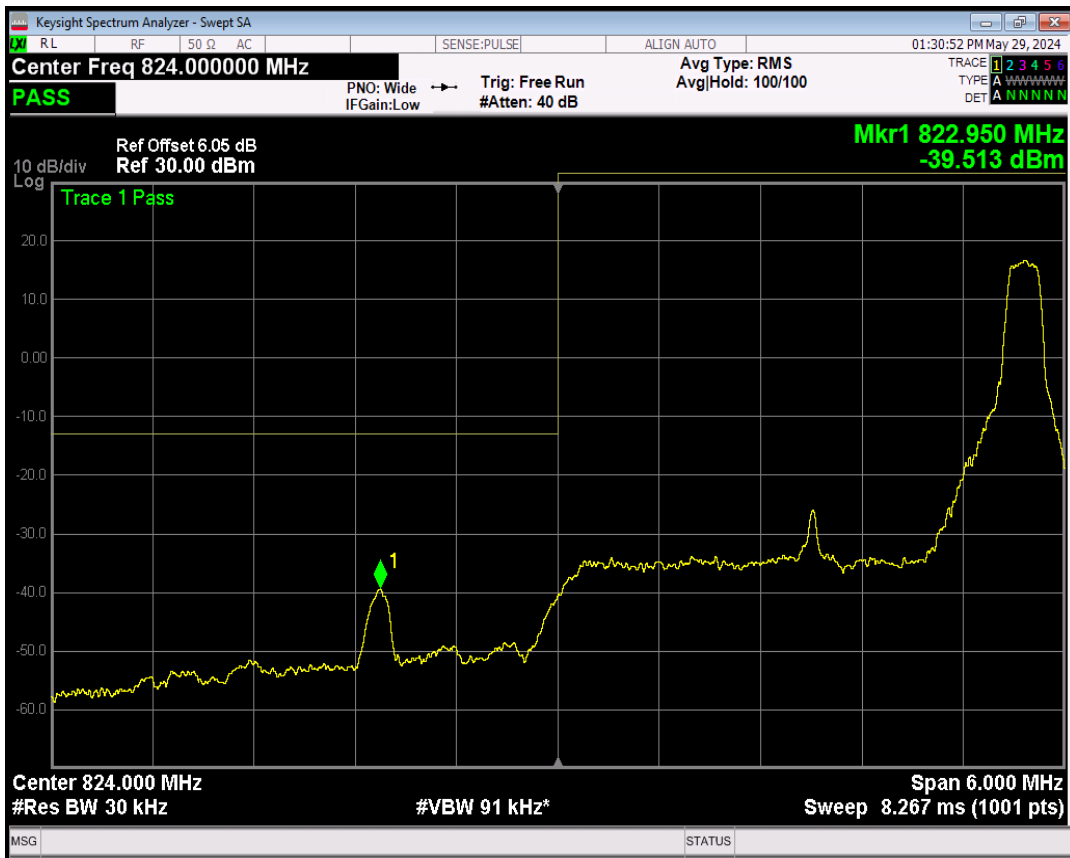

Band5 QPSK BW=3MHz Channel=20415 RB Size=1 Position=#Max

Band5 QPSK BW=3MHz Channel=20415 RB Size=15 Position=#0