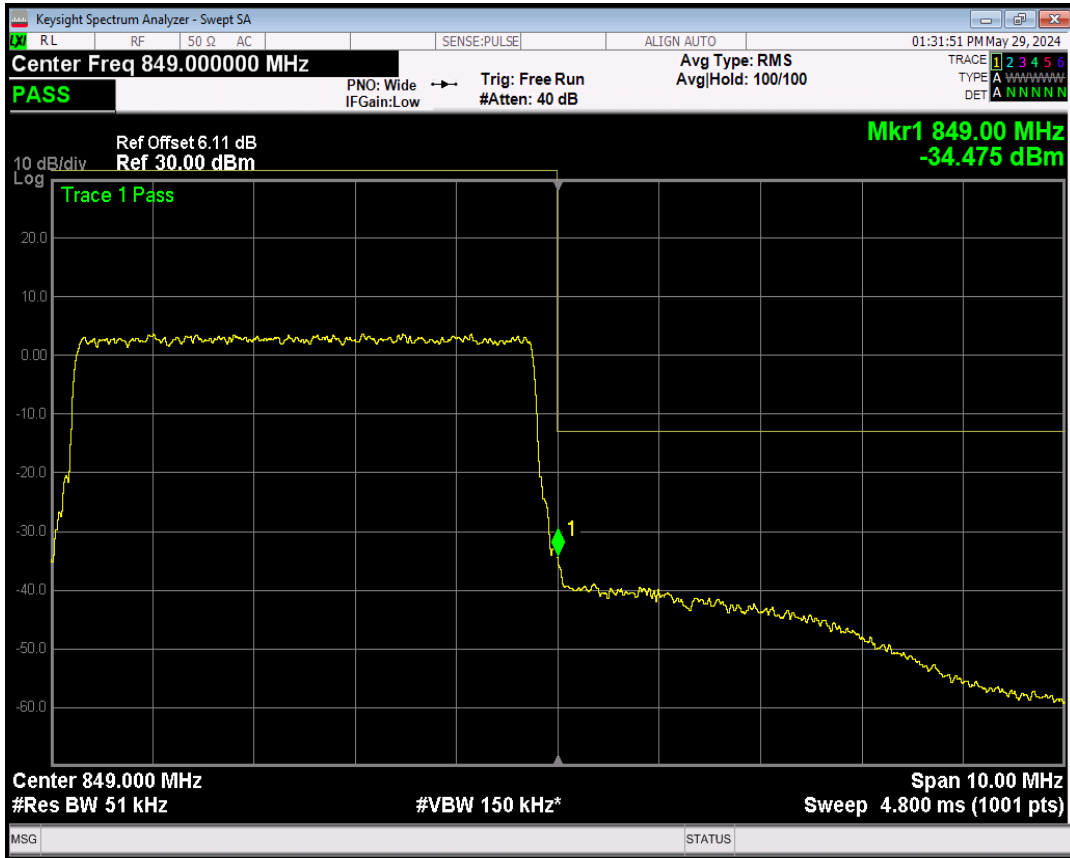

Band5 16QAM BW=5MHz Channel=20625 RB Size=1 Position=#0

Band5 16QAM BW=5MHz Channel=20625 RB Size=1 Position=#Max

Band5 QPSK BW=10MHz Channel=20450 RB Size=1 Position=#0

Band5 16QAM BW=5MHz Channel=20625 RB Size=25 Position=#0