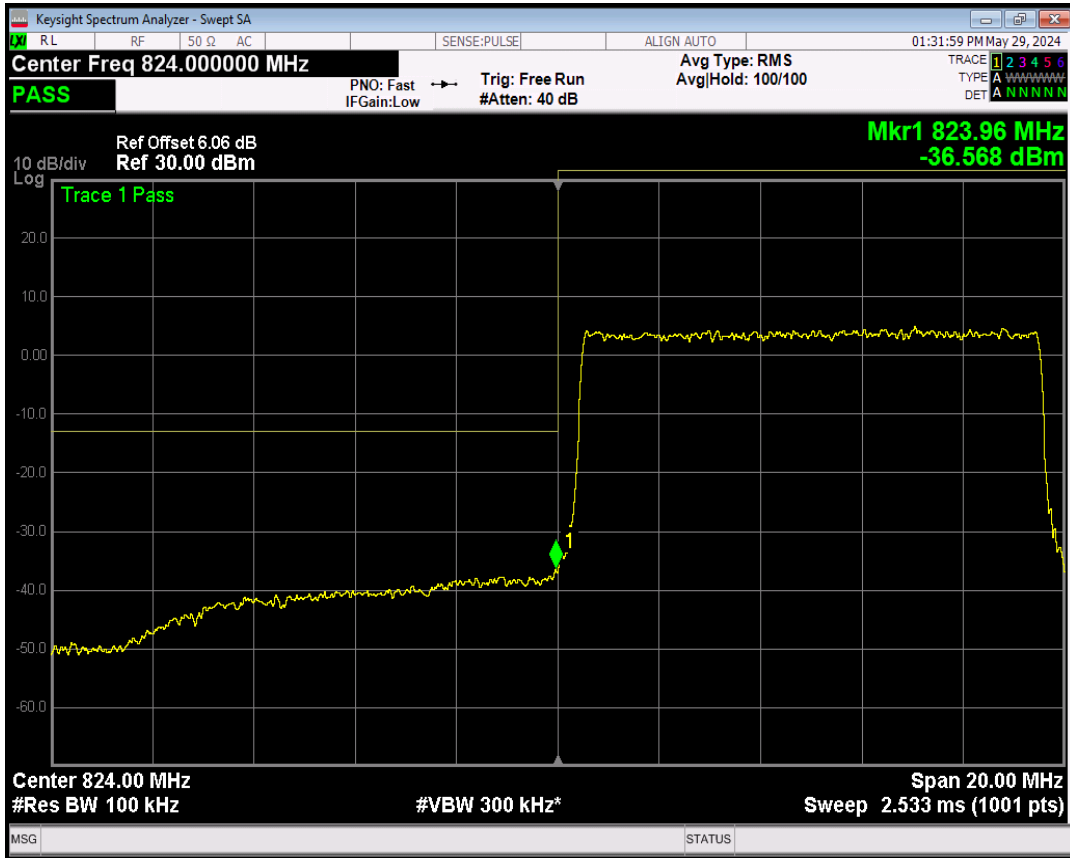

Band5 QPSK BW=10MHz Channel=20450 RB Size=50 Position=#0

Band5 16QAM BW=10MHz Channel=20450 RB Size=1 Position=#0