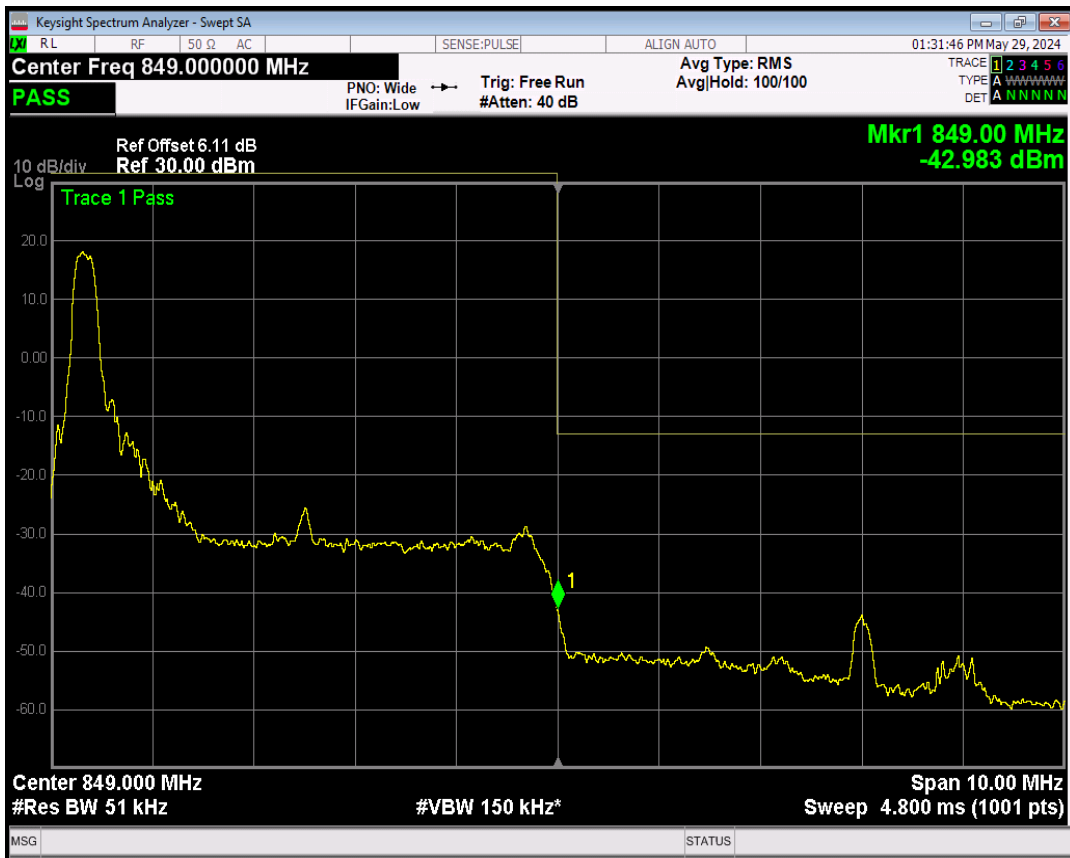

Band5 16QAM BW=5MHz Channel=20625 RB Size=1 Position=#0

Band5 16QAM BW=5MHz Channel=20625 RB Size=1 Position=#Max