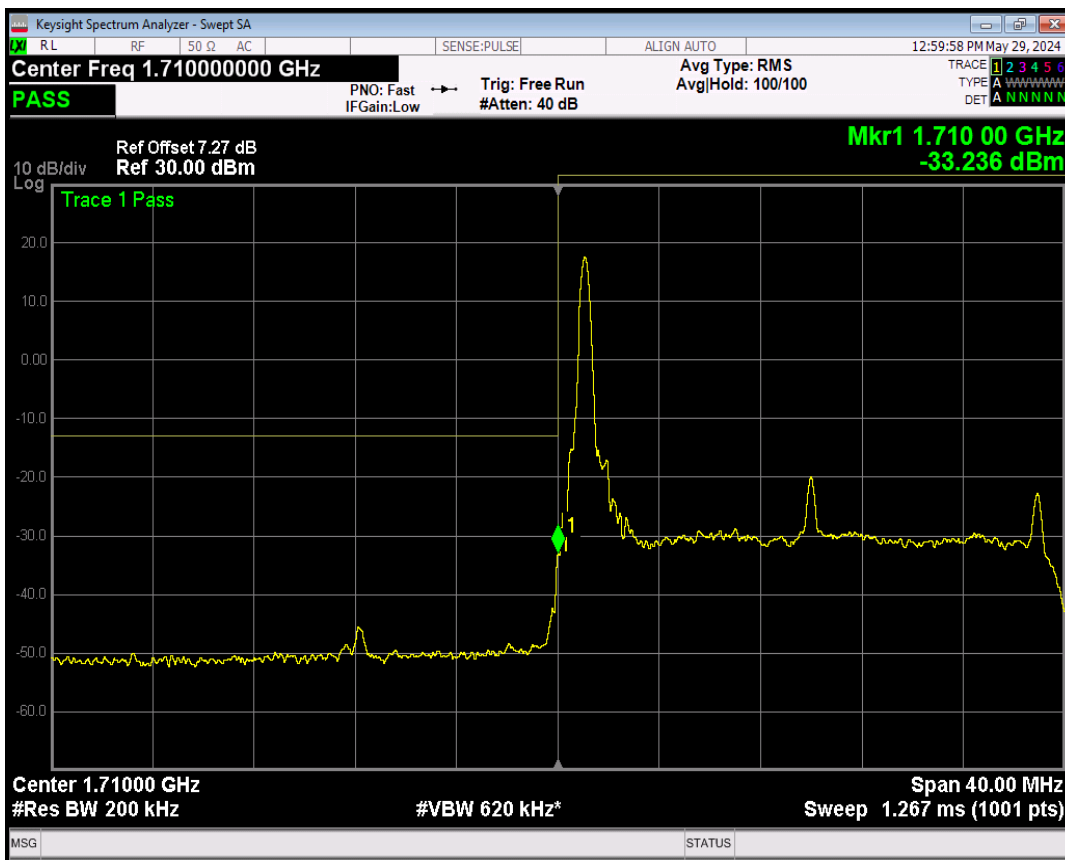

Band4 16QAM BW=20MHz Channel=20050 RB Size=1 Position=#0

Band4 16QAM BW=20MHz Channel=20050 RB Size=1 Position=#Max