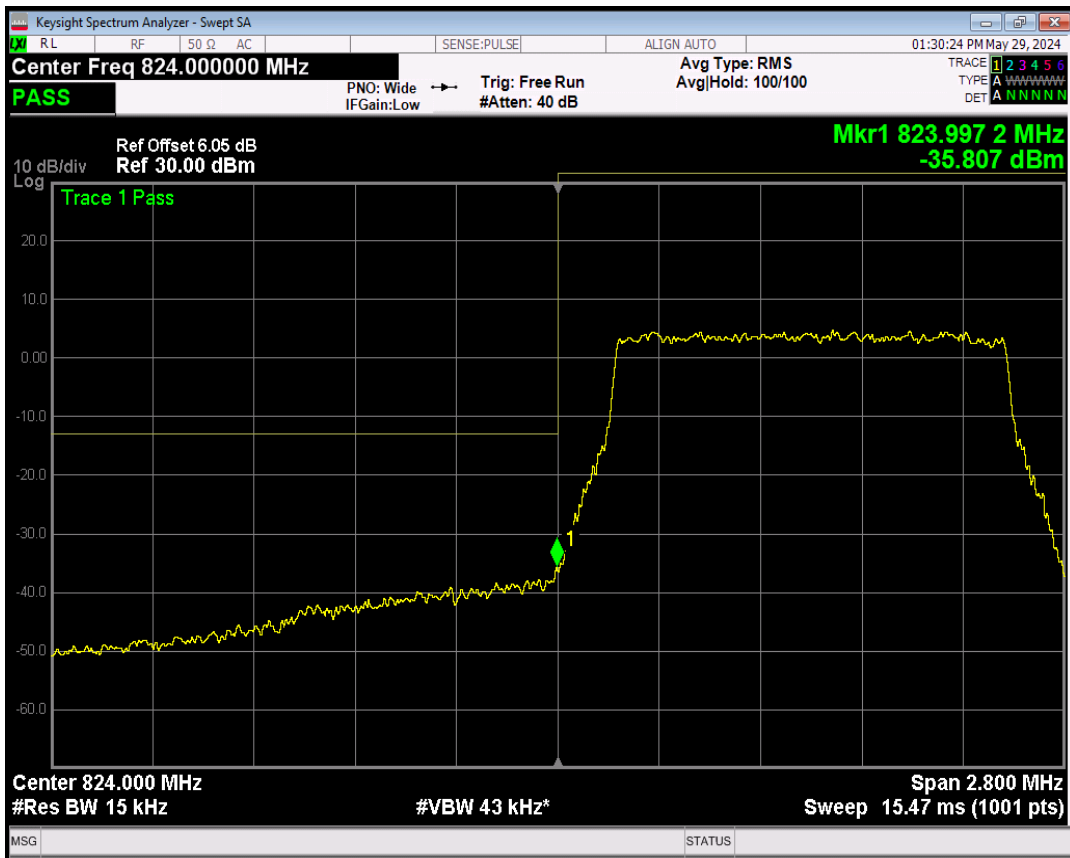

Band5 16QAM BW=1.4MHz Channel=20407 RB Size=6 Position=#0

Band5 QPSK BW=1.4MHz Channel=20643 RB Size=1 Position=#0