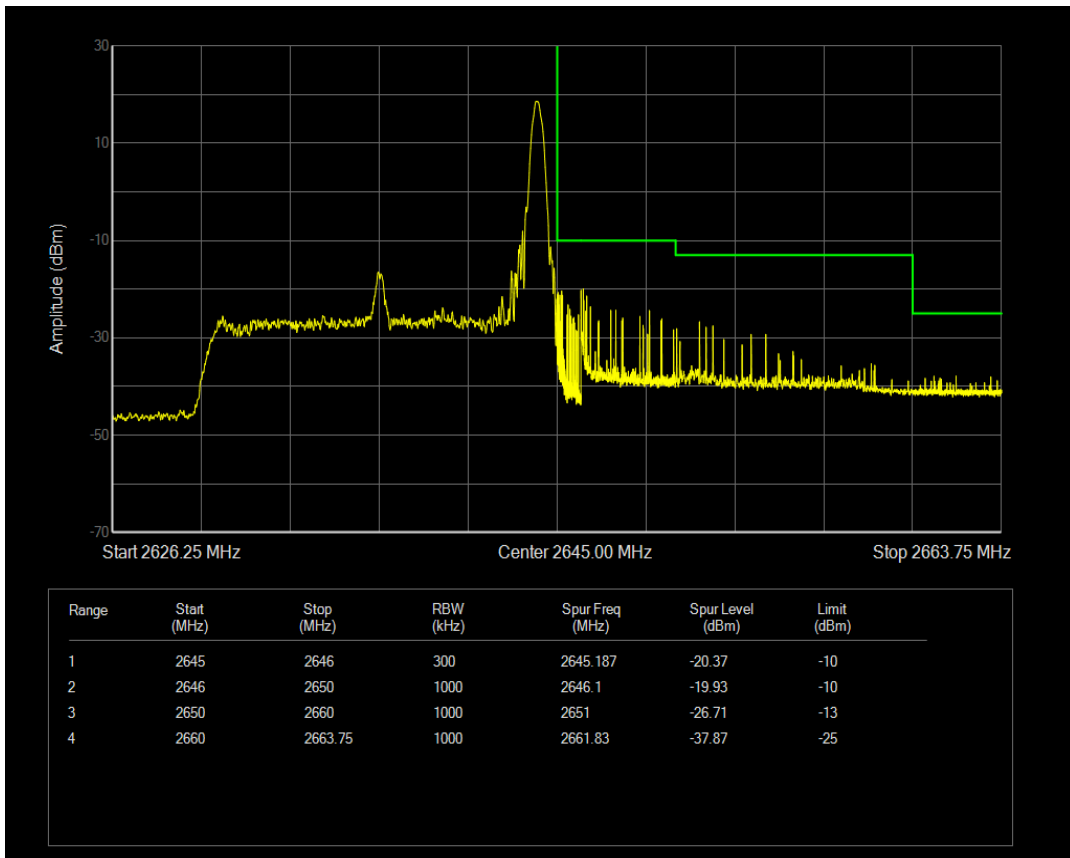

Band41 QPSK BW=15MHz Channel=41065 RB Size=1 Position=#Max

Band41 QPSK BW=15MHz Channel=41065 RB Size=75 Position=#0