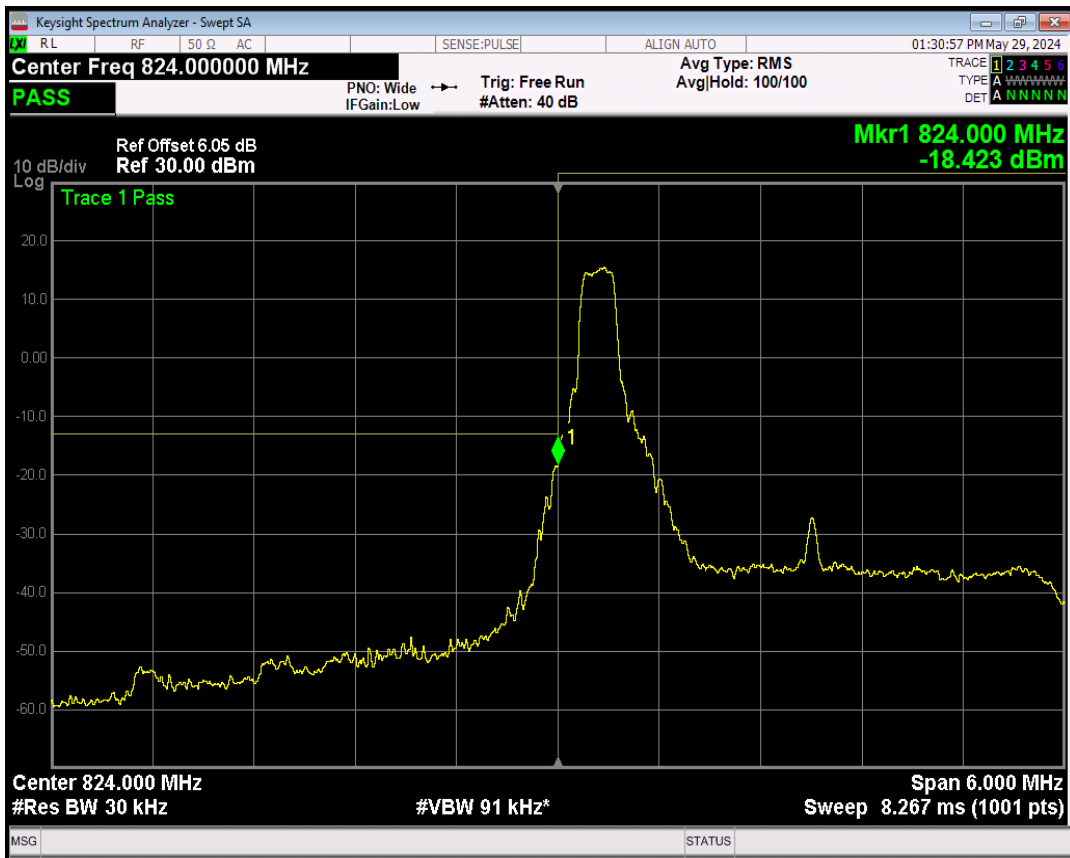

Band5 16QAM BW=3MHz Channel=20415 RB Size=1 Position=#0

Band5 16QAM BW=3MHz Channel=20415 RB Size=1 Position=#Max