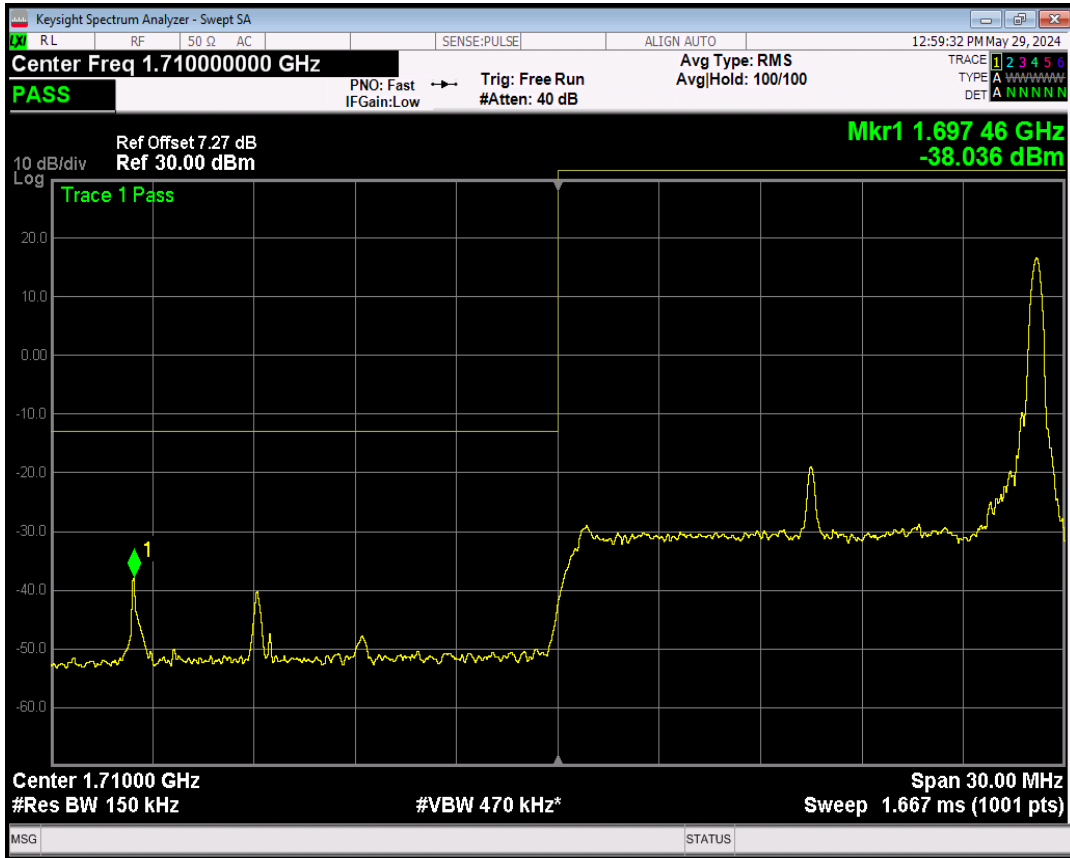

Band4 QPSK BW=15MHz Channel=20025 RB Size=1 Position=#Max

Band4 QPSK BW=15MHz Channel=20025 RB Size=75 Position=#0

Band4 16QAM BW=15MHz Channel=20025 RB Size=1 Position=#0

Band4 16QAM BW=15MHz Channel=20025 RB Size=1 Position=#Max