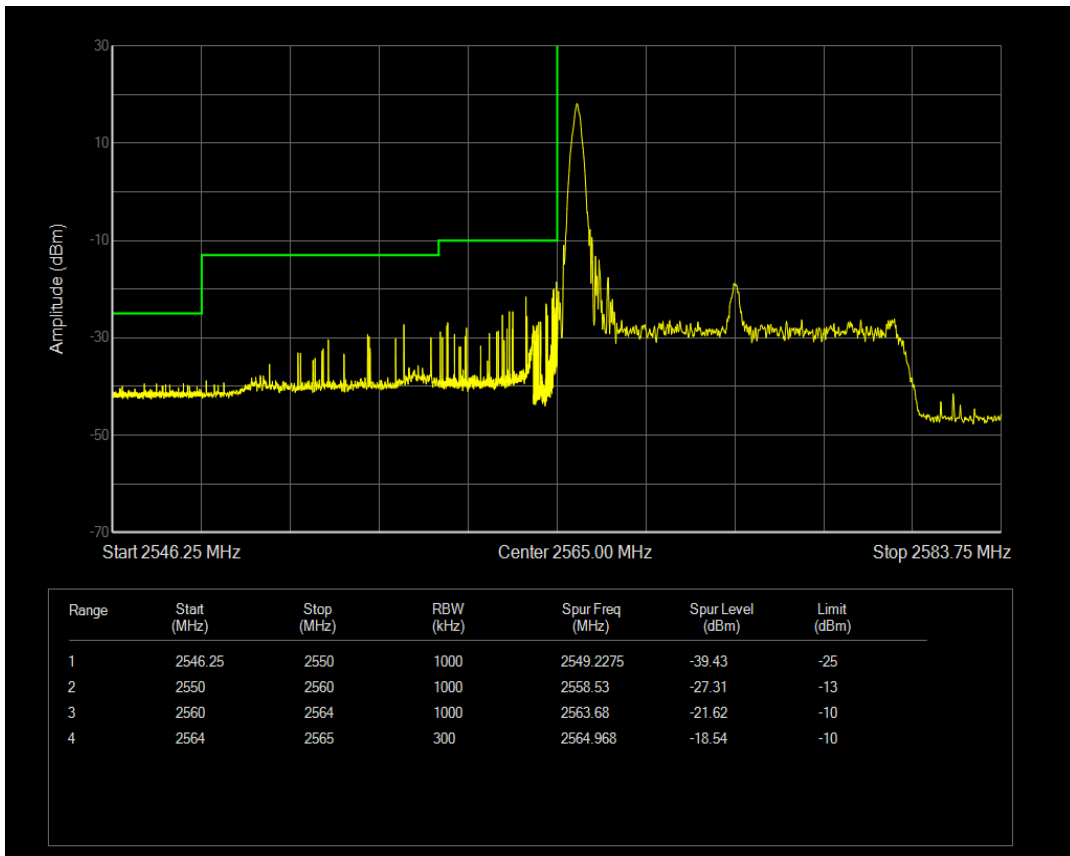

Band41 16QAM BW=15MHz Channel=40415 RB Size=1 Position=#0

Band41 16QAM BW=15MHz Channel=40415 RB Size=1 Position=#Max