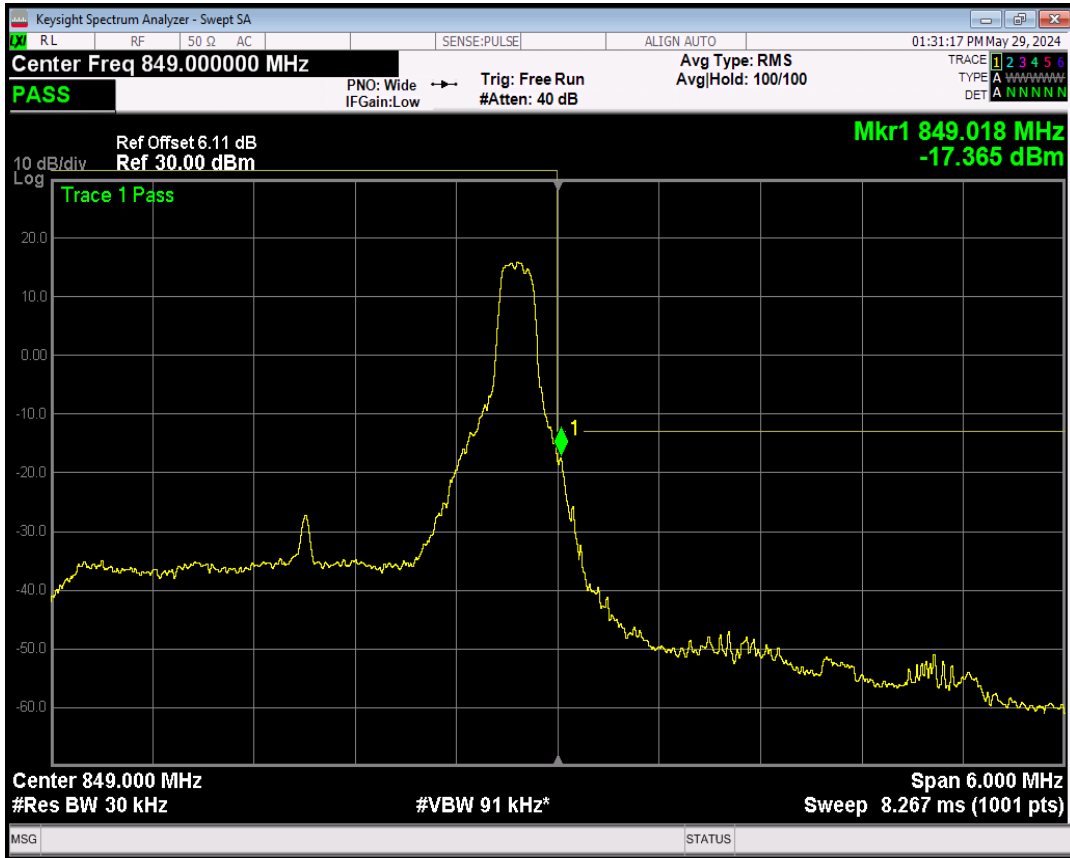

Band5 16QAM BW=3MHz Channel=20635 RB Size=1 Position=#Max

Band5 16QAM BW=3MHz Channel=20635 RB Size=15 Position=#0