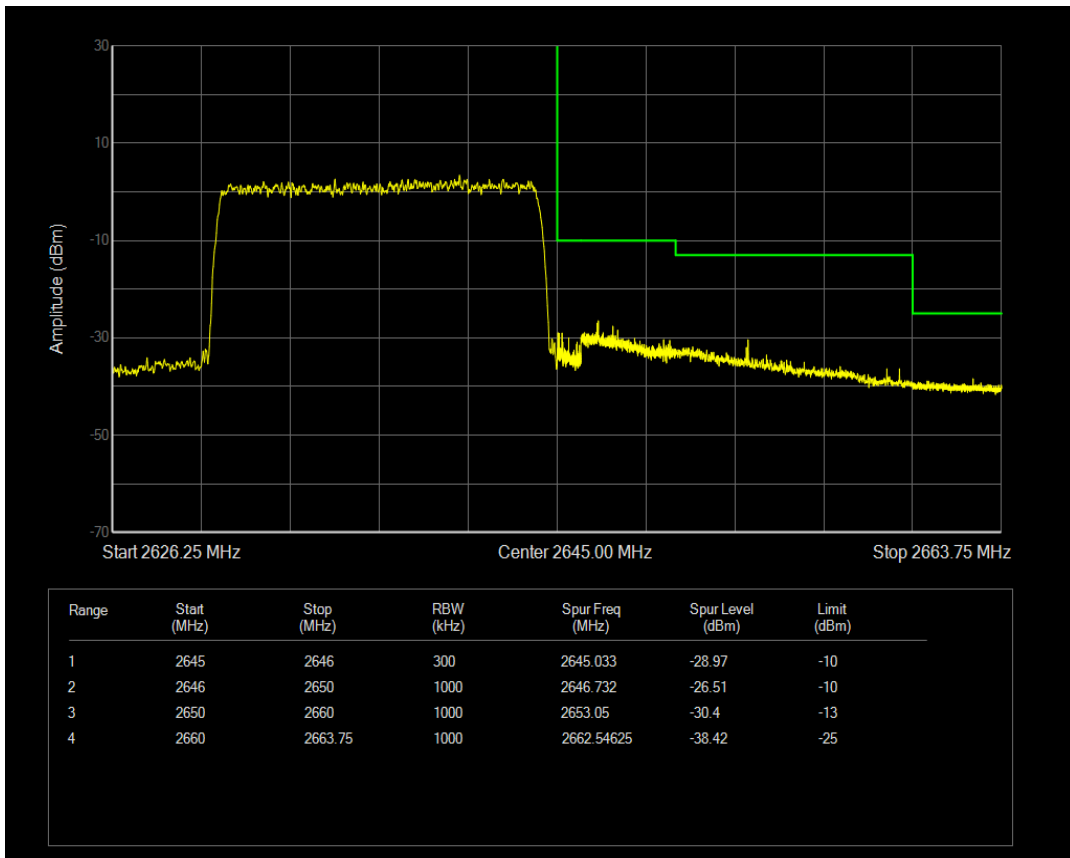

Band41 16QAM BW=15MHz Channel=41065 RB Size=75 Position=#0

Band41 QPSK BW=20MHz Channel=40440 RB Size=1 Position=#0