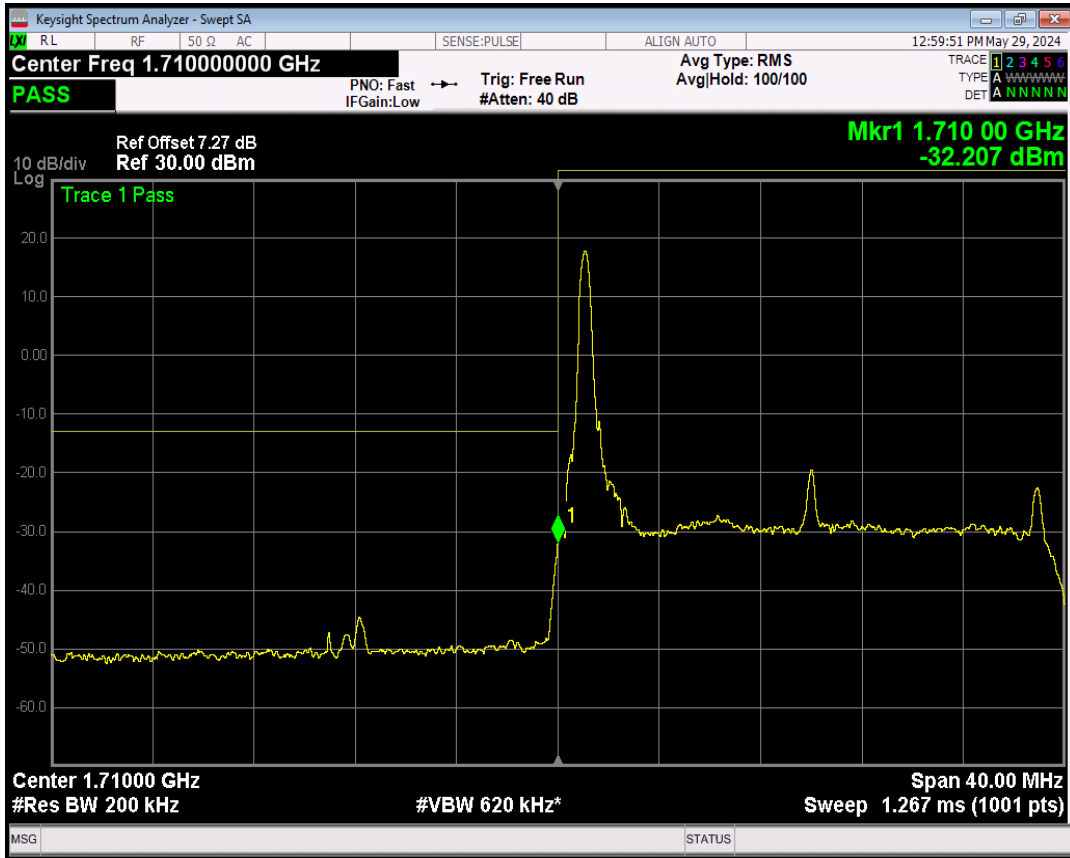

Band4 16QAM BW=15MHz Channel=20325 RB Size=1 Position=#0

Band4 16QAM BW=15MHz Channel=20325 RB Size=1 Position=#Max

Band4 16QAM BW=15MHz Channel=20325 RB Size=75 Position=#0

Band4 QPSK BW=20MHz Channel=20050 RB Size=1 Position=#0