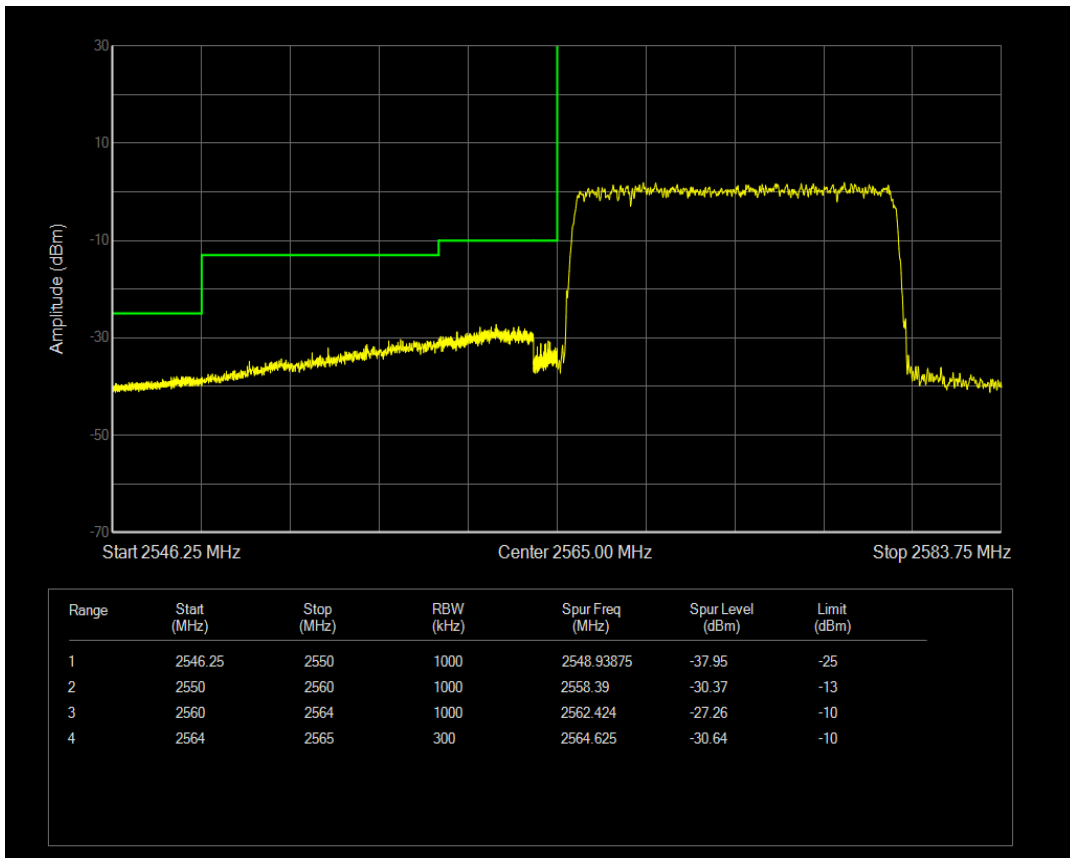

Band41 16QAM BW=15MHz Channel=40415 RB Size=75 Position=#0

Band41 QPSK BW=15MHz Channel=41065 RB Size=1 Position=#0