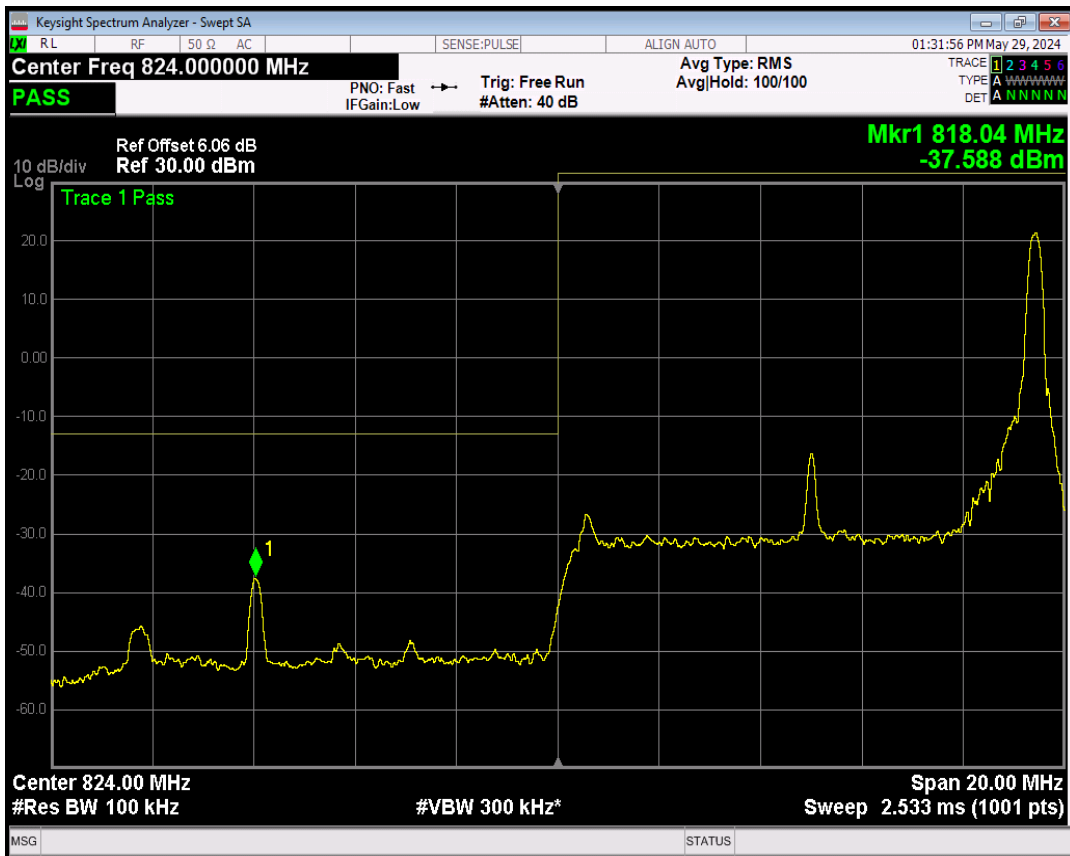

Band5 QPSK BW=10MHz Channel=20450 RB Size=1 Position=#Max

Band5 QPSK BW=10MHz Channel=20450 RB Size=50 Position=#0