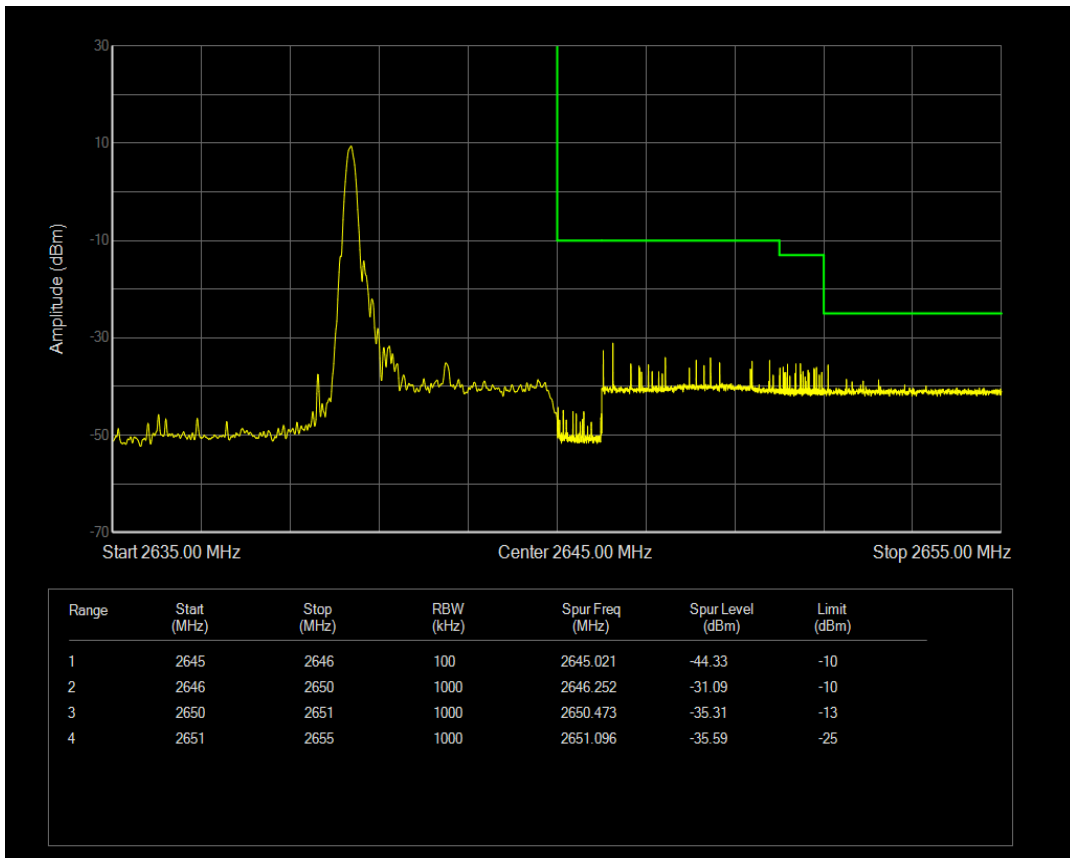

Band41 16QAM BW=5MHz Channel=41115 RB Size=1 Position=#0

Band41 16QAM BW=5MHz Channel=41115 RB Size=1 Position=#Max