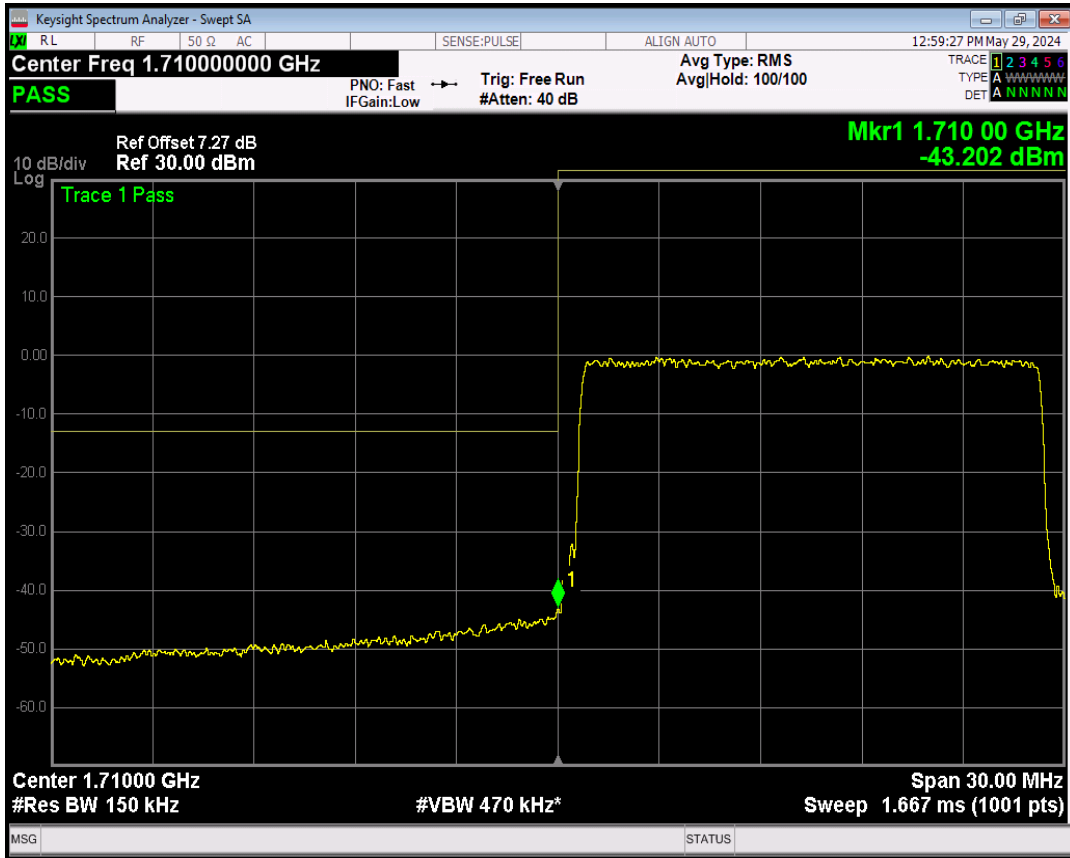

Band4 QPSK BW=15MHz Channel=20025 RB Size=75 Position=#0

Band4 16QAM BW=15MHz Channel=20025 RB Size=1 Position=#0