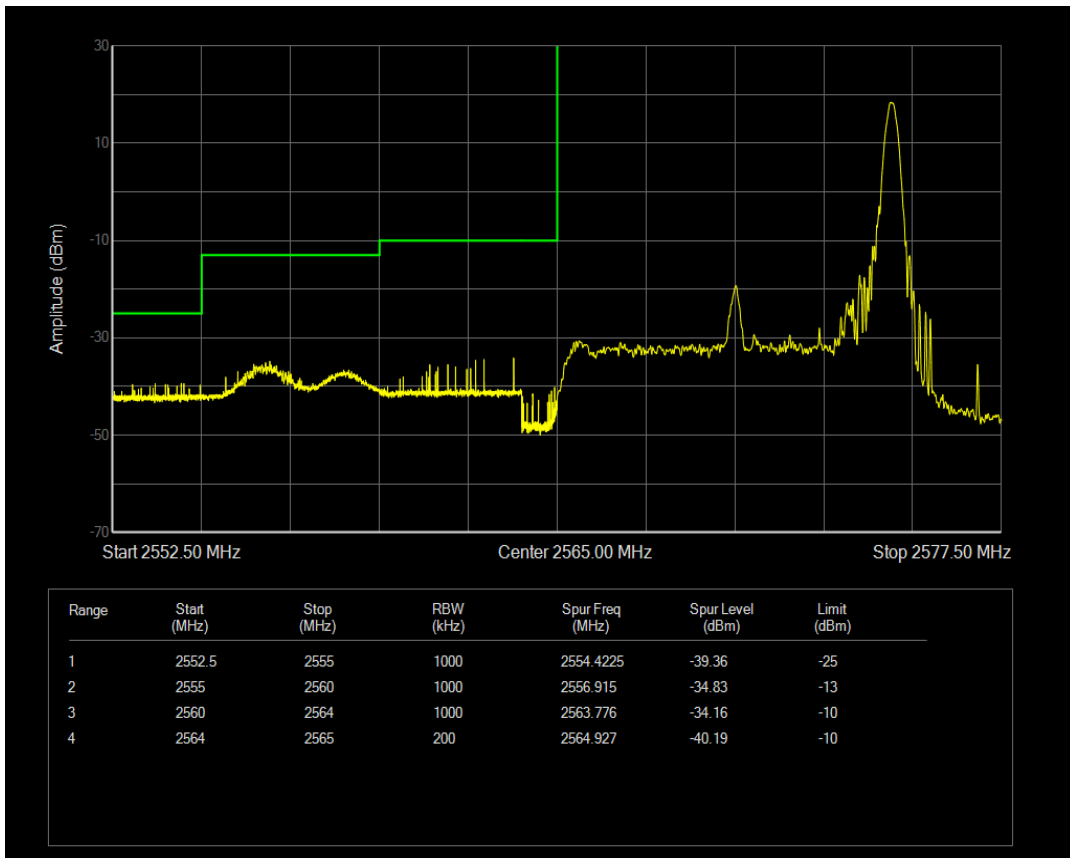

Band41 QPSK BW=10MHz Channel=40390 RB Size=1 Position=#Max

Band41 QPSK BW=10MHz Channel=40390 RB Size=50 Position=#0