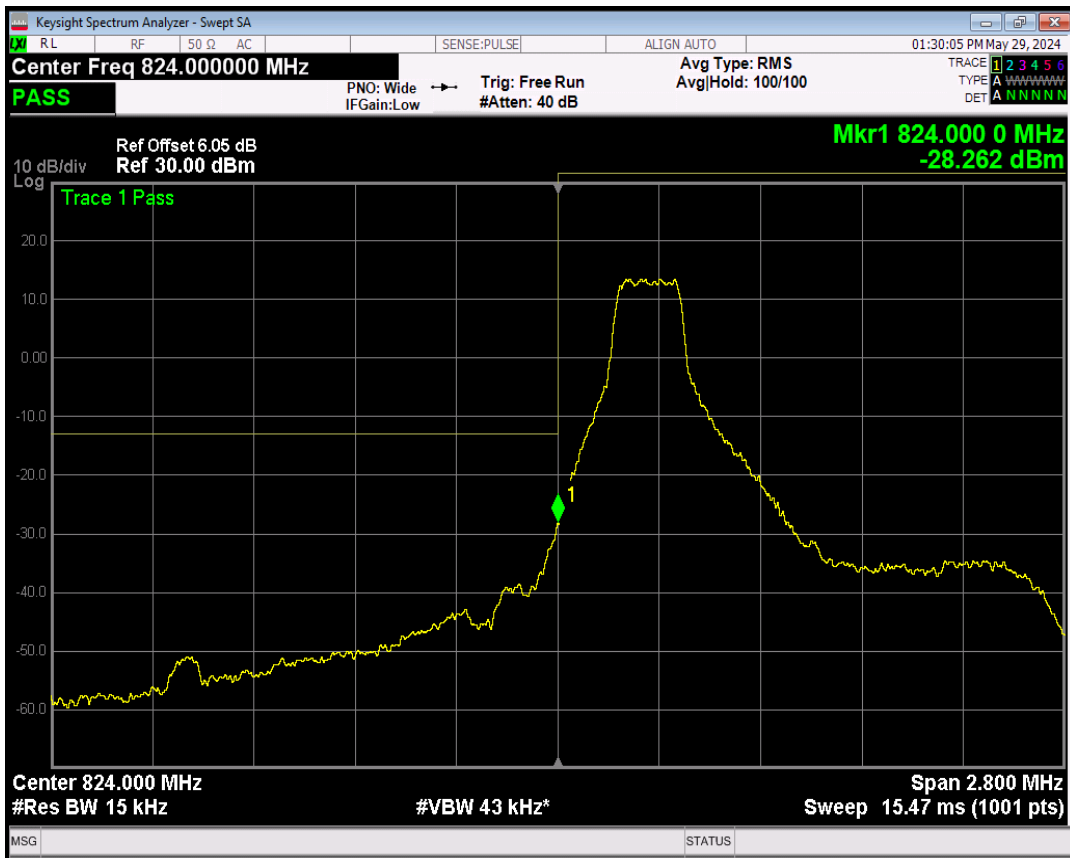

Band5 QPSK BW=1.4MHz Channel=20407 RB Size=1 Position=#0

Band5 QPSK BW=1.4MHz Channel=20407 RB Size=6 Position=#0