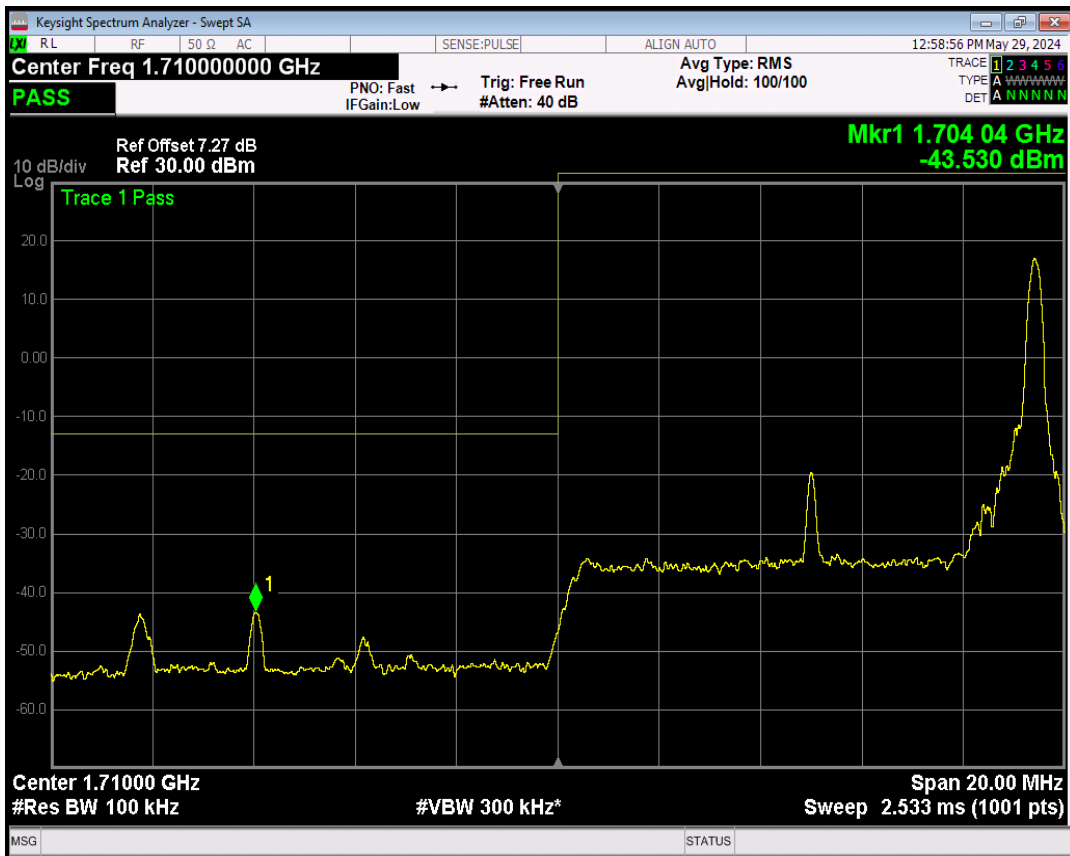

Band4 QPSK BW=10MHz Channel=20000 RB Size=1 Position=#Max

Band4 QPSK BW=10MHz Channel=20000 RB Size=50 Position=#0