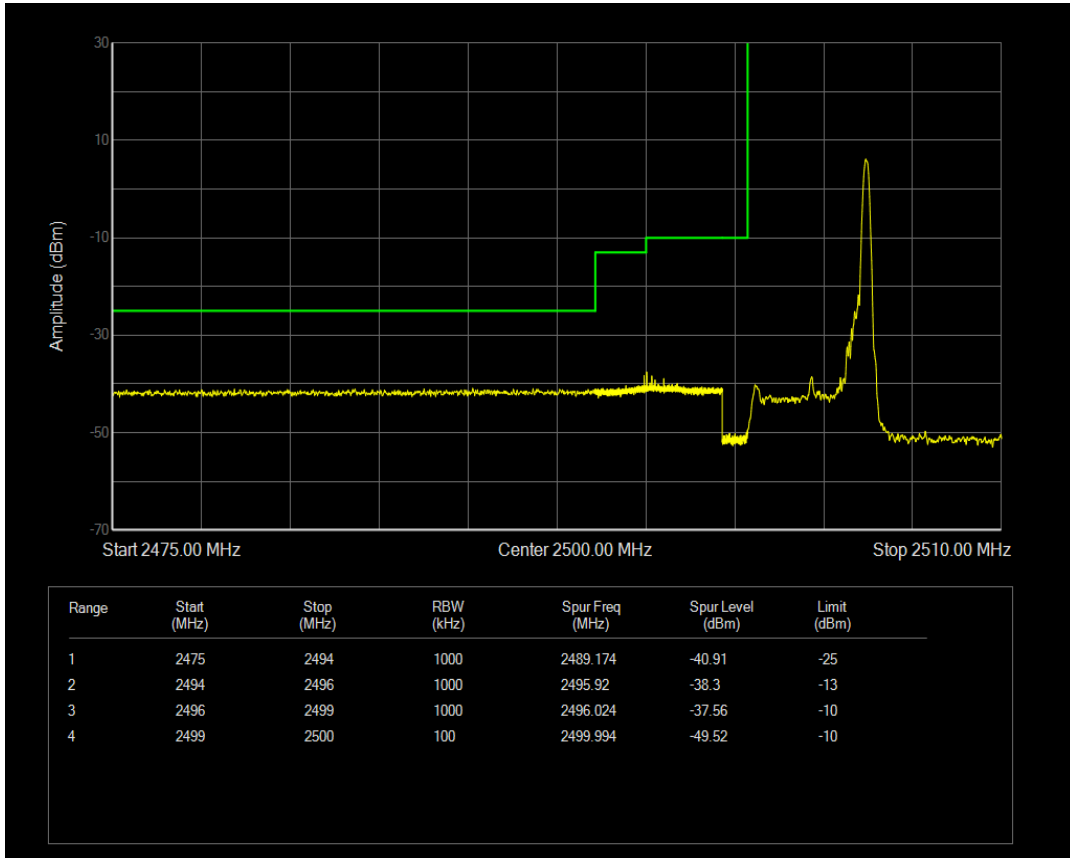

Band5 16QAM BW=10MHz Channel=20600 RB Size=1 Position=#0

Band5 16QAM BW=10MHz Channel=20600 RB Size=1 Position=#Max

Band5 16QAM BW=10MHz Channel=20600 RB Size=50 Position=#0

Band7 QPSK BW=5MHz Channel=20775 RB Size=1 Position=#0

Band7 QPSK BW=5MHz Channel=20775 RB Size=1 Position=#Max

Band7 QPSK BW=5MHz Channel=20775 RB Size=25 Position=#0

Band7 16QAM BW=5MHz Channel=20775 RB Size=1 Position=#0

Band7 16QAM BW=5MHz Channel=20775 RB Size=1 Position=#Max

Band7 16QAM BW=5MHz Channel=20775 RB Size=25 Position=#0

Band7 QPSK BW=5MHz Channel=21425 RB Size=1 Position=#0