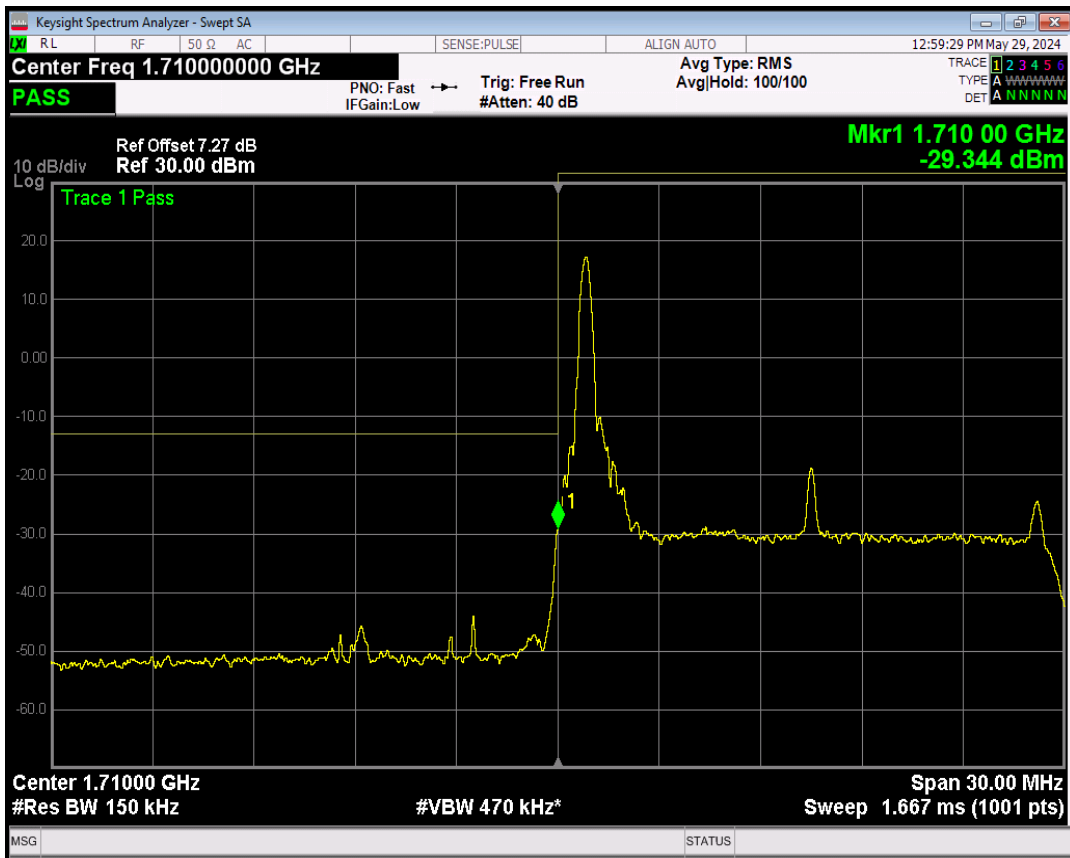

Band4 16QAM BW=15MHz Channel=20025 RB Size=1 Position=#0

Band4 16QAM BW=15MHz Channel=20025 RB Size=1 Position=#Max