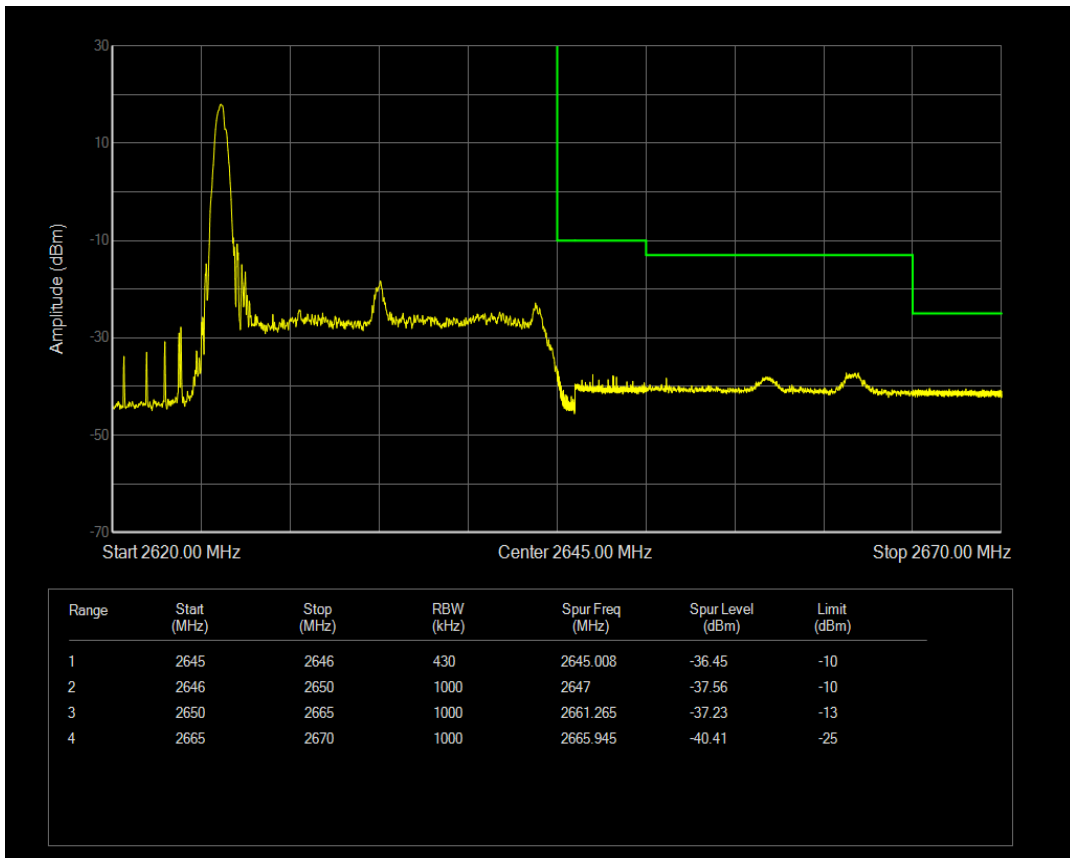

Band41 16QAM BW=20MHz Channel=41040 RB Size=1 Position=#0

Band41 16QAM BW=20MHz Channel=41040 RB Size=1 Position=#Max