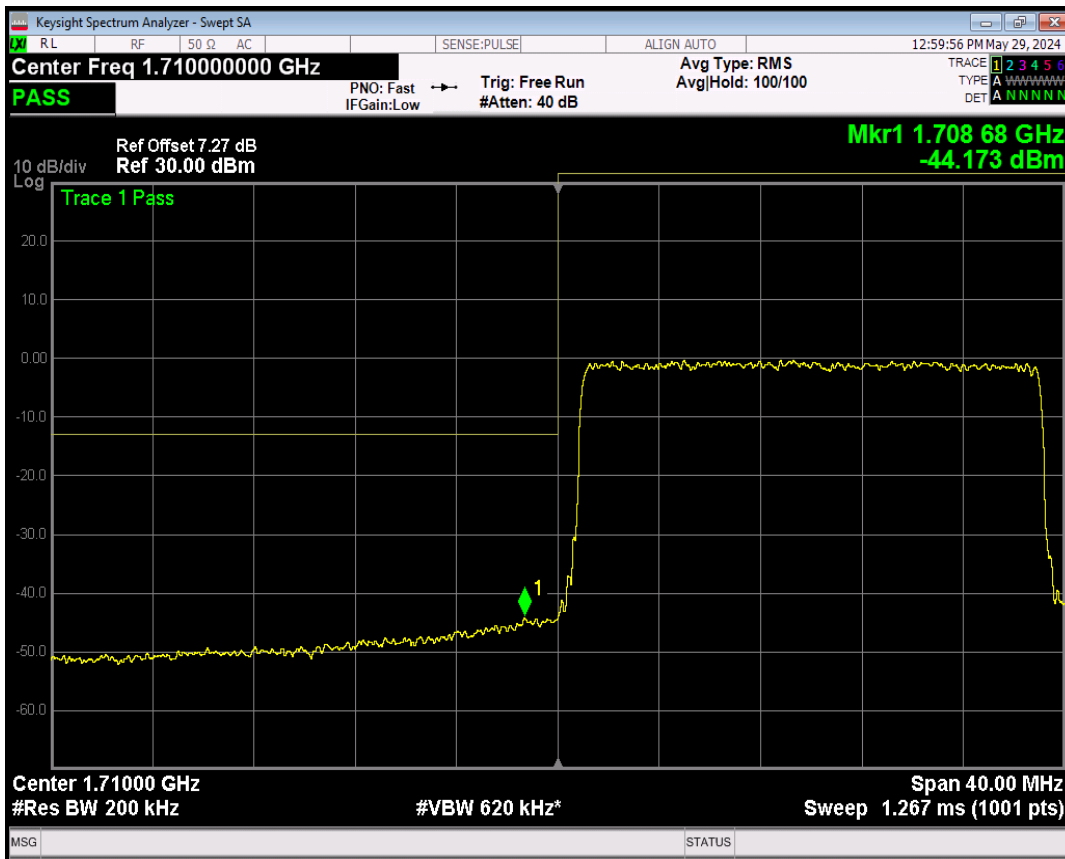

Band4 QPSK BW=20MHz Channel=20050 RB Size=100 Position=#0

Band4 16QAM BW=20MHz Channel=20050 RB Size=1 Position=#0