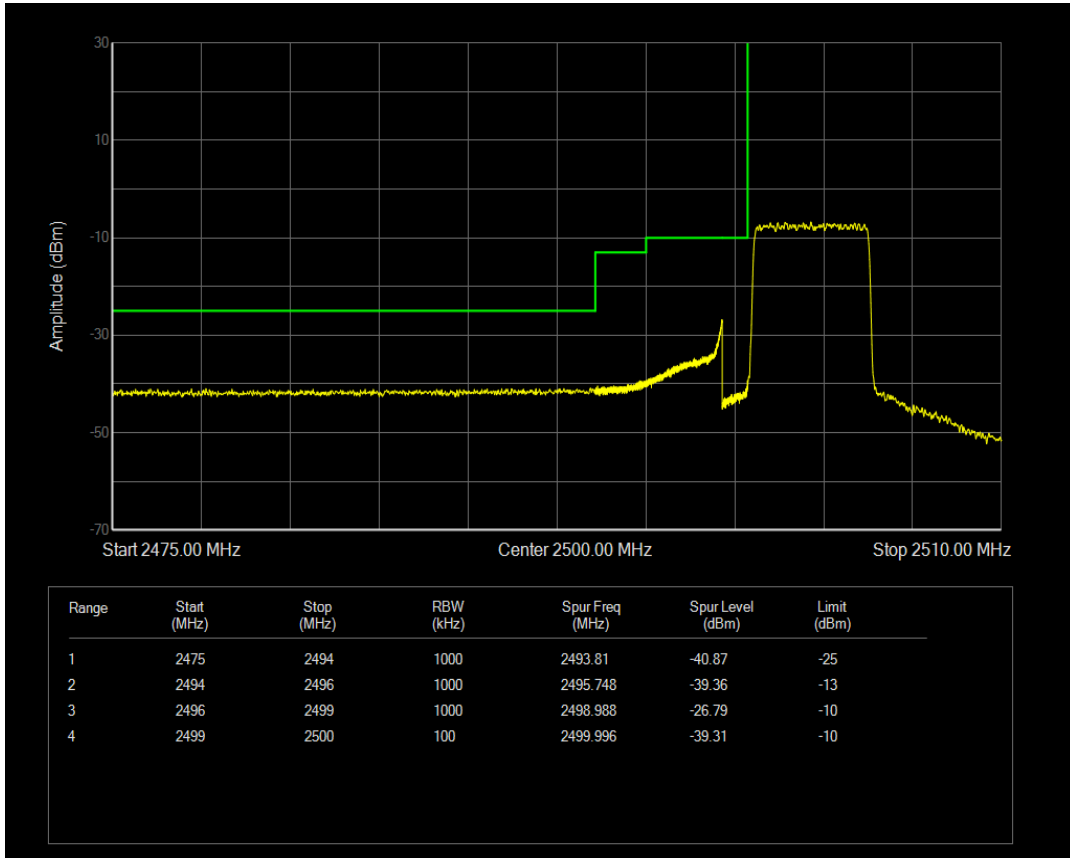

Band5 16QAM BW=10MHz Channel=20450 RB Size=50 Position=#0

Band5 QPSK BW=10MHz Channel=20600 RB Size=1 Position=#Max

Band5 QPSK BW=10MHz Channel=20600 RB Size=1 Position=#0

Band5 QPSK BW=10MHz Channel=20600 RB Size=50 Position=#0

Band5 16QAM BW=10MHz Channel=20600 RB Size=1 Position=#0

Band5 16QAM BW=10MHz Channel=20600 RB Size=1 Position=#Max

Band5 16QAM BW=10MHz Channel=20600 RB Size=50 Position=#0

Band7 QPSK BW=5MHz Channel=20775 RB Size=1 Position=#0

Band7 QPSK BW=5MHz Channel=20775 RB Size=1 Position=#Max

Band7 QPSK BW=5MHz Channel=20775 RB Size=25 Position=#0

Band7 16QAM BW=5MHz Channel=20775 RB Size=1 Position=#0

Band7 16QAM BW=5MHz Channel=20775 RB Size=1 Position=#Max