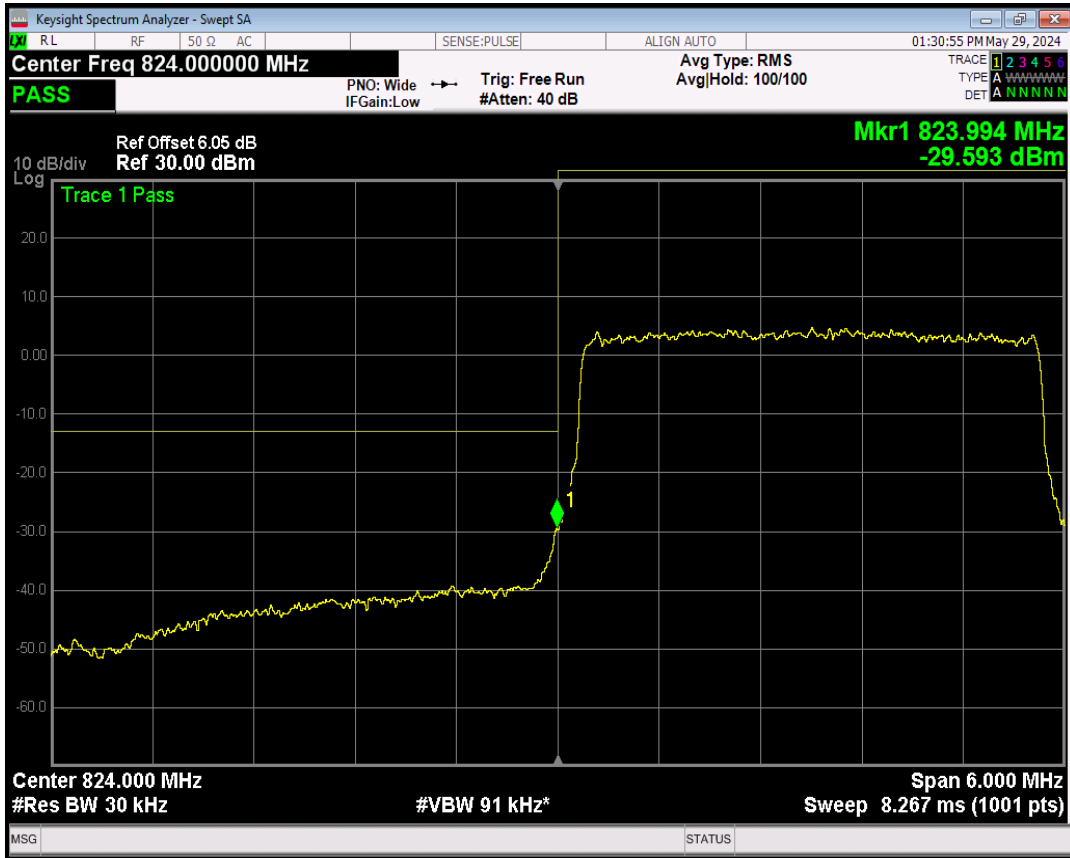

Band5 QPSK BW=3MHz Channel=20415 RB Size=15 Position=#0

Band5 16QAM BW=3MHz Channel=20415 RB Size=1 Position=#0