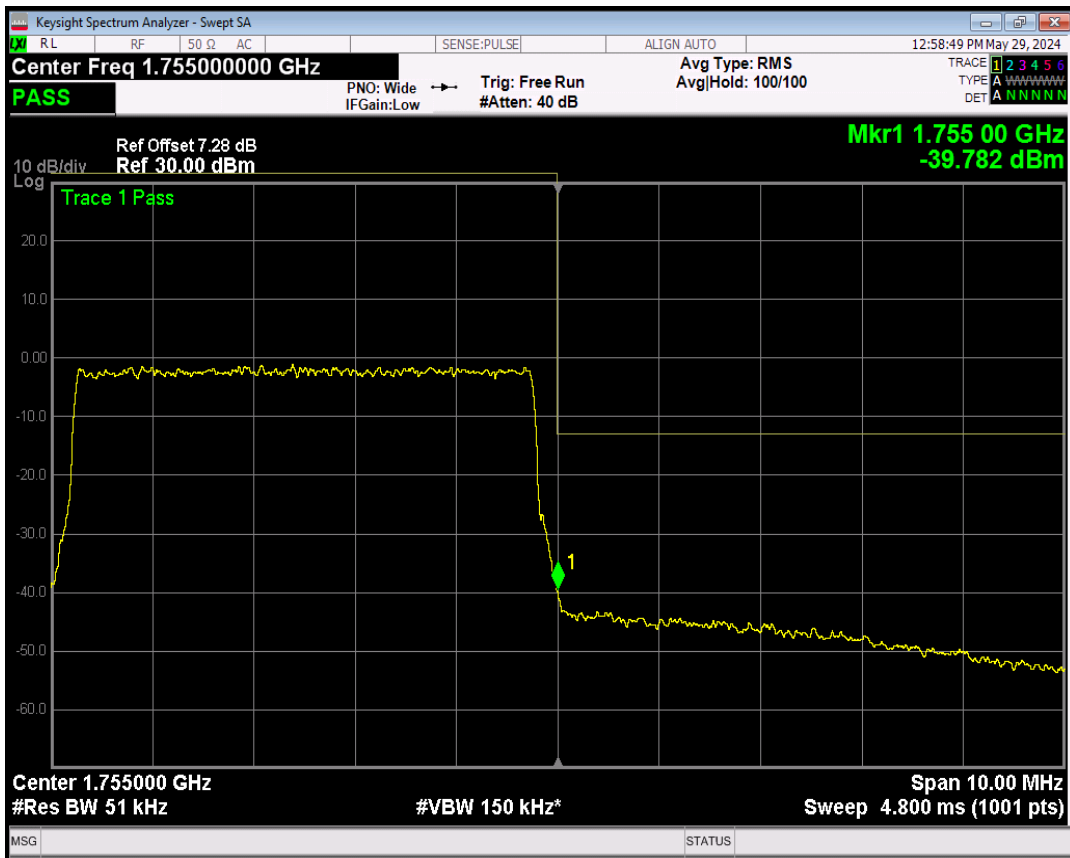

Band4 16QAM BW=5MHz Channel=20375 RB Size=1 Position=#0

Band4 16QAM BW=5MHz Channel=20375 RB Size=1 Position=#Max

Band4 16QAM BW=5MHz Channel=20375 RB Size=25 Position=#0

Band4 QPSK BW=10MHz Channel=20000 RB Size=1 Position=#0

Band4 QPSK BW=10MHz Channel=20000 RB Size=1 Position=#Max

Band4 QPSK BW=10MHz Channel=20000 RB Size=50 Position=#0

Band4 16QAM BW=10MHz Channel=20000 RB Size=1 Position=#0

Band4 16QAM BW=10MHz Channel=20000 RB Size=1 Position=#Max