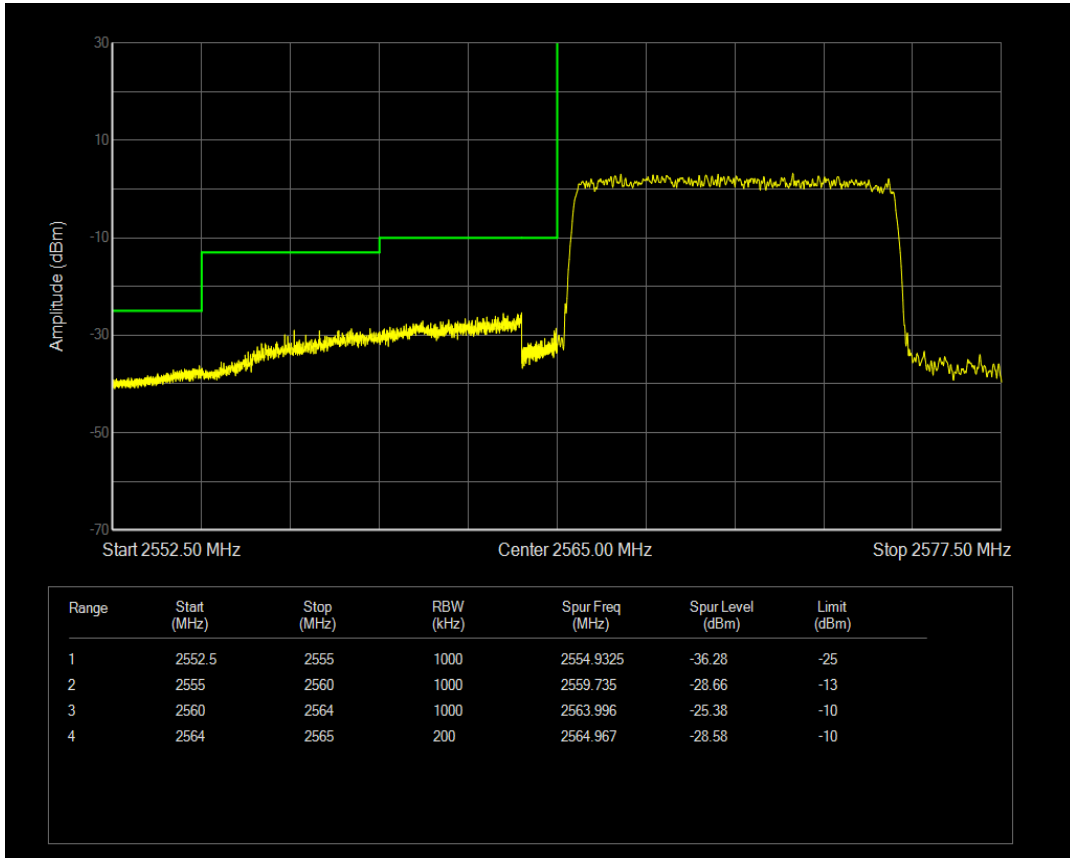

Band41 QPSK BW=10MHz Channel=40390 RB Size=50 Position=#0

Band41 16QAM BW=10MHz Channel=40390 RB Size=1 Position=#0