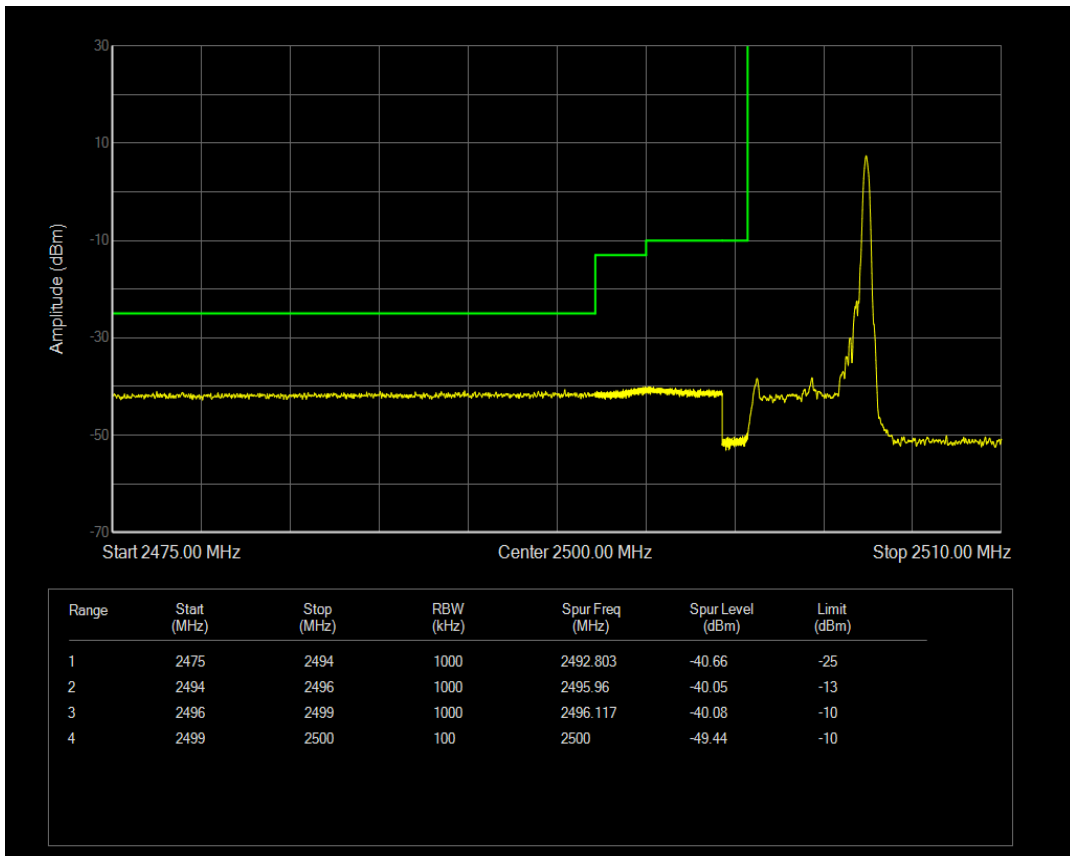

Band5 16QAM BW=10MHz Channel=20450 RB Size=50 Position=#0

Band5 QPSK BW=10MHz Channel=20600 RB Size=1 Position=#Max

Band5 QPSK BW=10MHz Channel=20600 RB Size=1 Position=#0

Band5 QPSK BW=10MHz Channel=20600 RB Size=50 Position=#0

Band5 16QAM BW=10MHz Channel=20600 RB Size=1 Position=#0

Band5 16QAM BW=10MHz Channel=20600 RB Size=1 Position=#Max

Band5 16QAM BW=10MHz Channel=20600 RB Size=50 Position=#0

Band7 QPSK BW=5MHz Channel=20775 RB Size=1 Position=#0

Band7 QPSK BW=5MHz Channel=20775 RB Size=1 Position=#Max

Band7 QPSK BW=5MHz Channel=20775 RB Size=25 Position=#0

Band7 16QAM BW=5MHz Channel=20775 RB Size=1 Position=#0

Band7 16QAM BW=5MHz Channel=20775 RB Size=1 Position=#Max