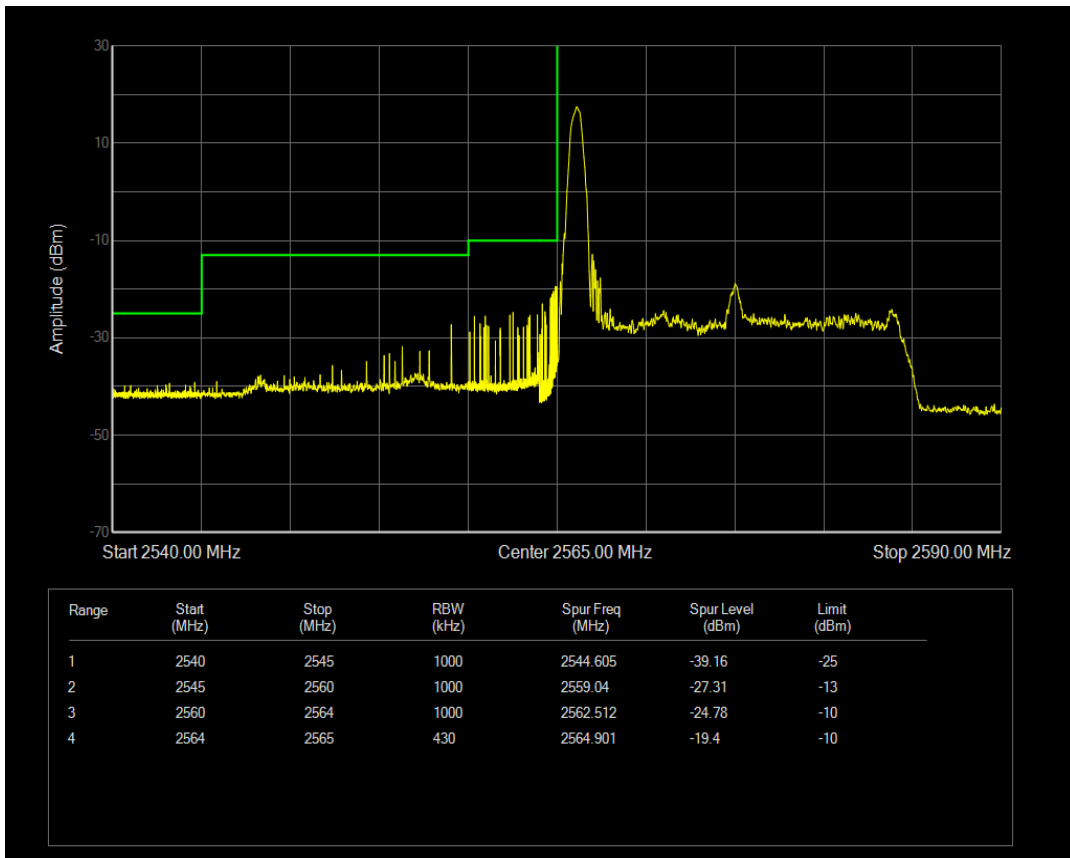

Band41 16QAM BW=20MHz Channel=40440 RB Size=1 Position=#0

Band41 16QAM BW=20MHz Channel=40440 RB Size=1 Position=#Max