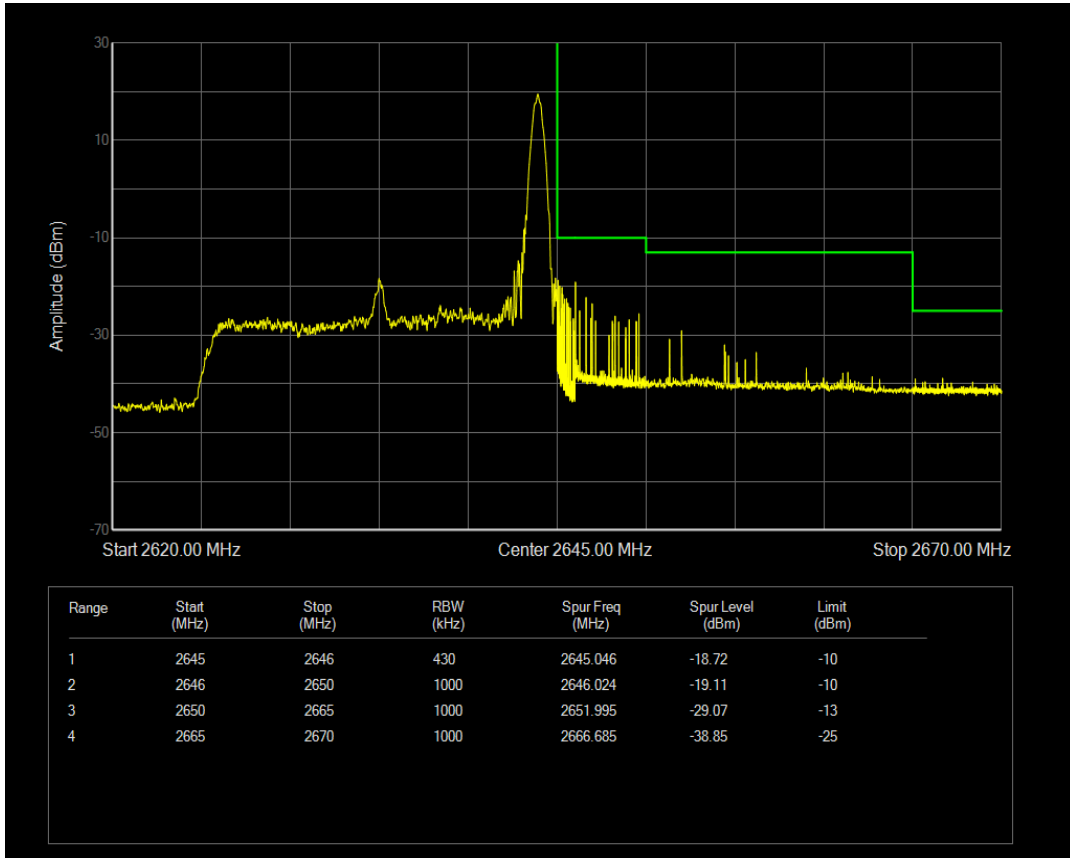

Band41 16QAM BW=20MHz Channel=41040 RB Size=1 Position=#Max

Band41 16QAM BW=20MHz Channel=41040 RB Size=100 Position=#0