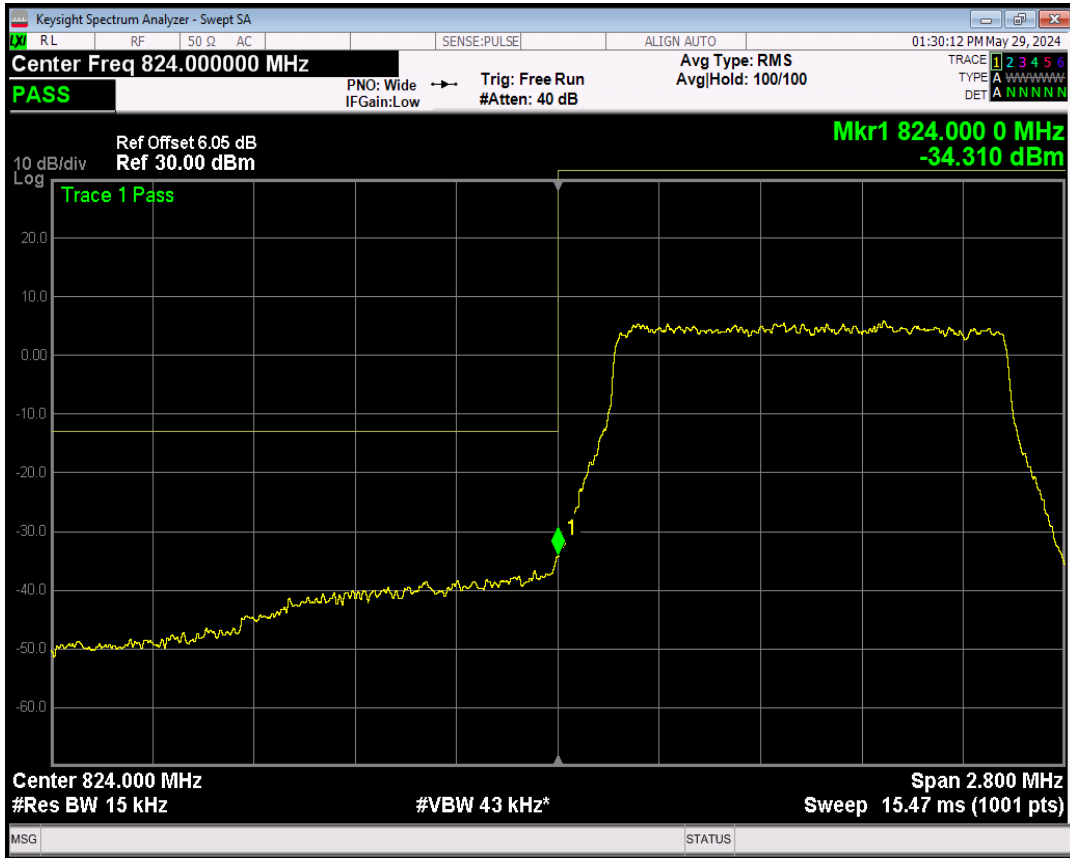

Band5 QPSK BW=1.4MHz Channel=20407 RB Size=6 Position=#0

Band5 16QAM BW=1.4MHz Channel=20407 RB Size=1 Position=#0