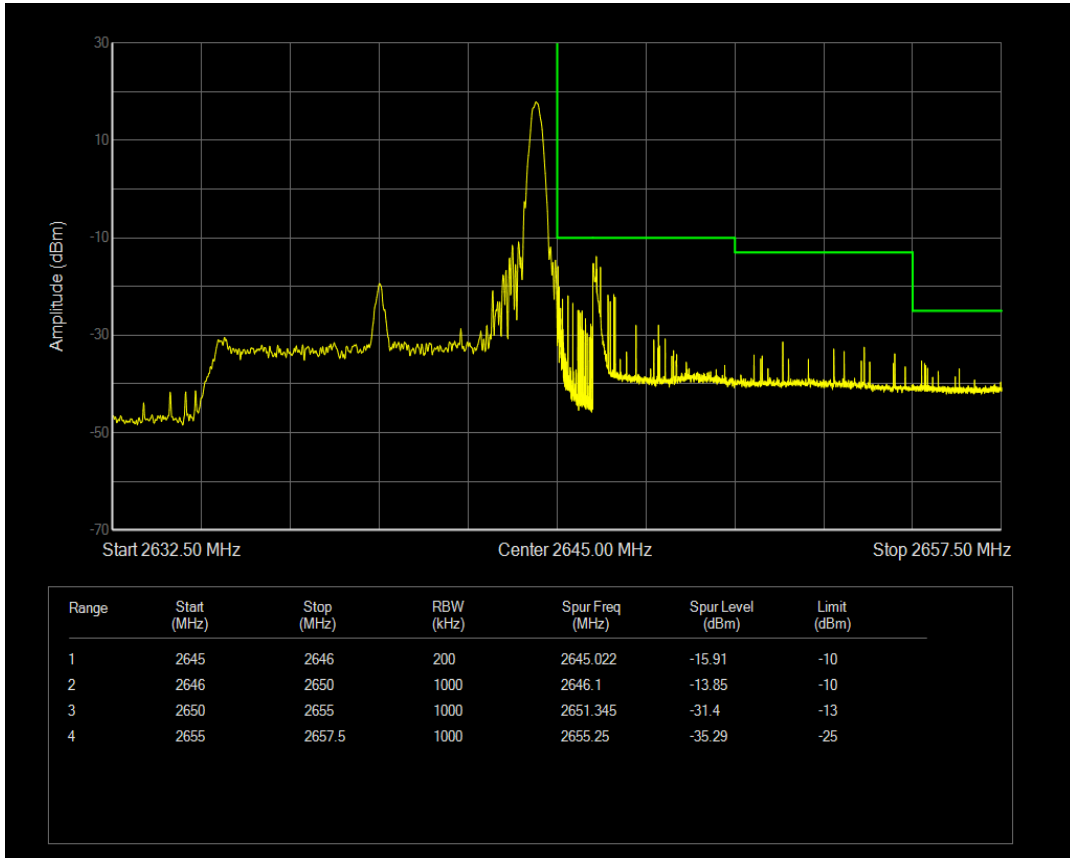

Band41 16QAM BW=10MHz Channel=41090 RB Size=1 Position=#Max

Band41 16QAM BW=10MHz Channel=41090 RB Size=50 Position=#0