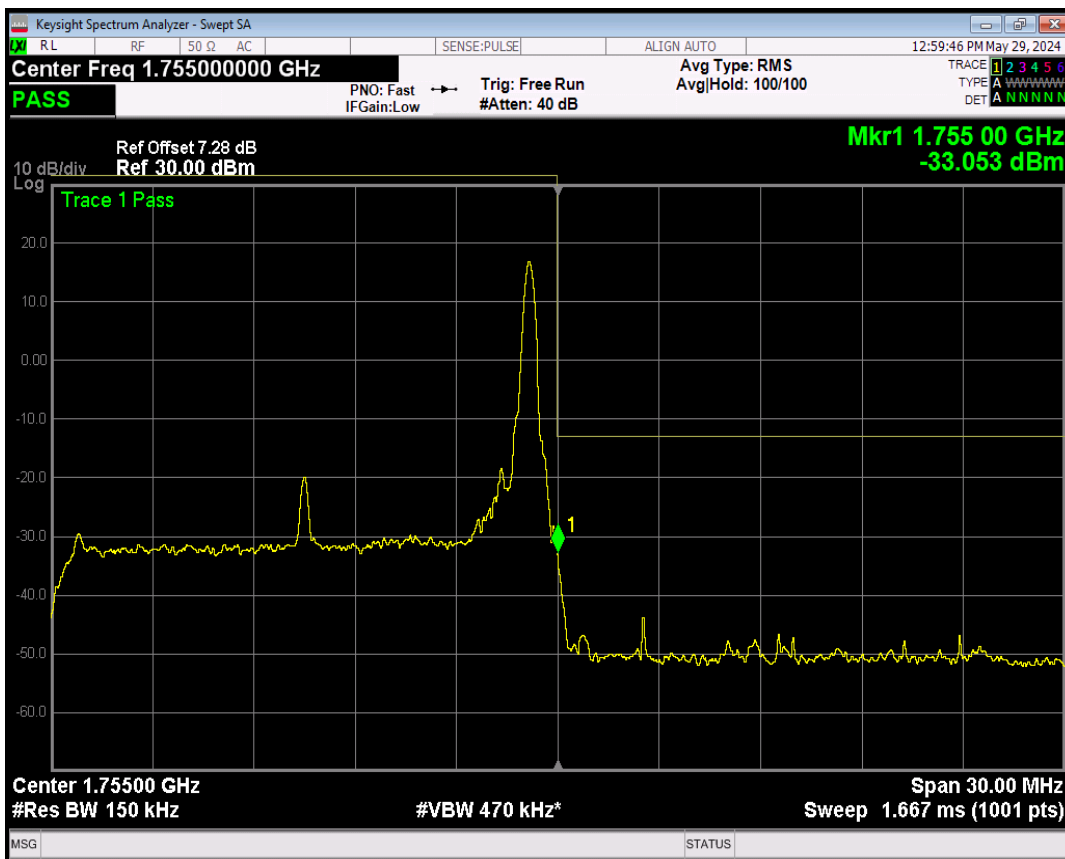

Band4 16QAM BW=15MHz Channel=20325 RB Size=1 Position=#Max

Band4 16QAM BW=15MHz Channel=20325 RB Size=75 Position=#0