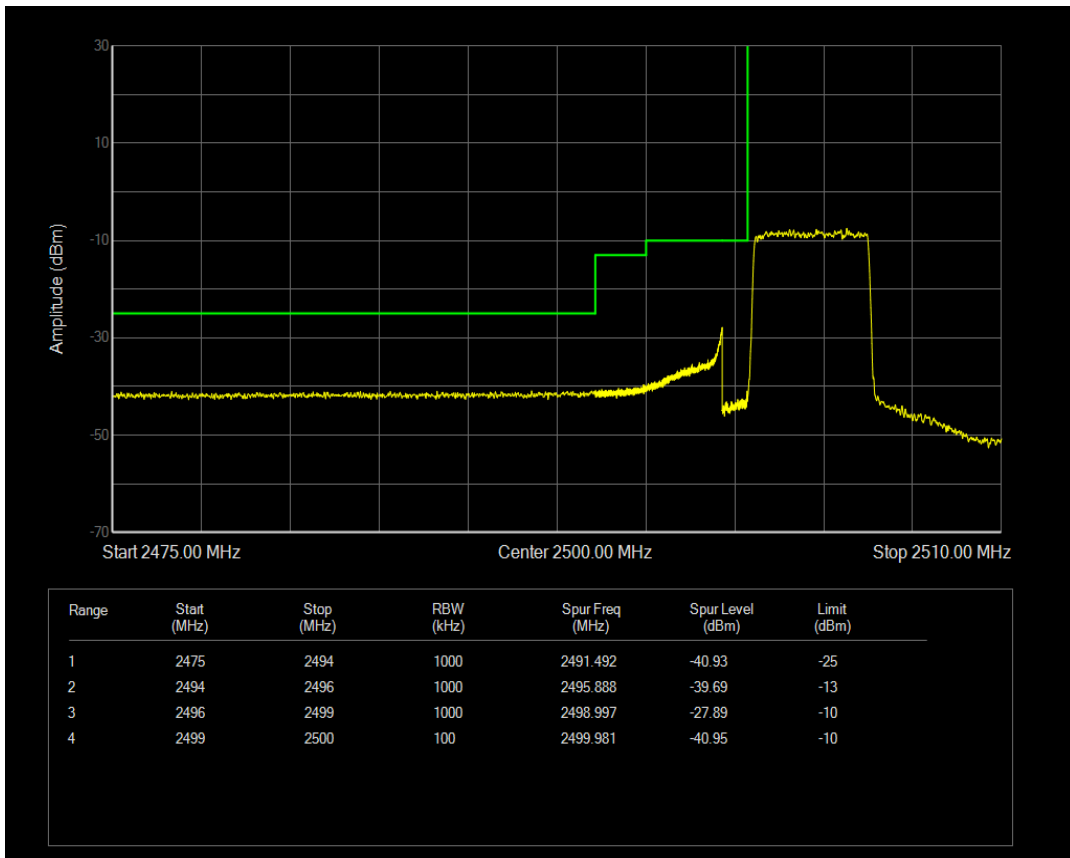

Band5 16QAM BW=10MHz Channel=20600 RB Size=1 Position=#0

Band5 16QAM BW=10MHz Channel=20600 RB Size=1 Position=#Max

Band5 16QAM BW=10MHz Channel=20600 RB Size=50 Position=#0

Band7 QPSK BW=5MHz Channel=20775 RB Size=1 Position=#0

Band7 QPSK BW=5MHz Channel=20775 RB Size=1 Position=#Max

Band7 QPSK BW=5MHz Channel=20775 RB Size=25 Position=#0

Band7 16QAM BW=5MHz Channel=20775 RB Size=1 Position=#0

Band7 16QAM BW=5MHz Channel=20775 RB Size=1 Position=#Max

Band7 16QAM BW=5MHz Channel=20775 RB Size=25 Position=#0

Band7 QPSK BW=5MHz Channel=21425 RB Size=1 Position=#0