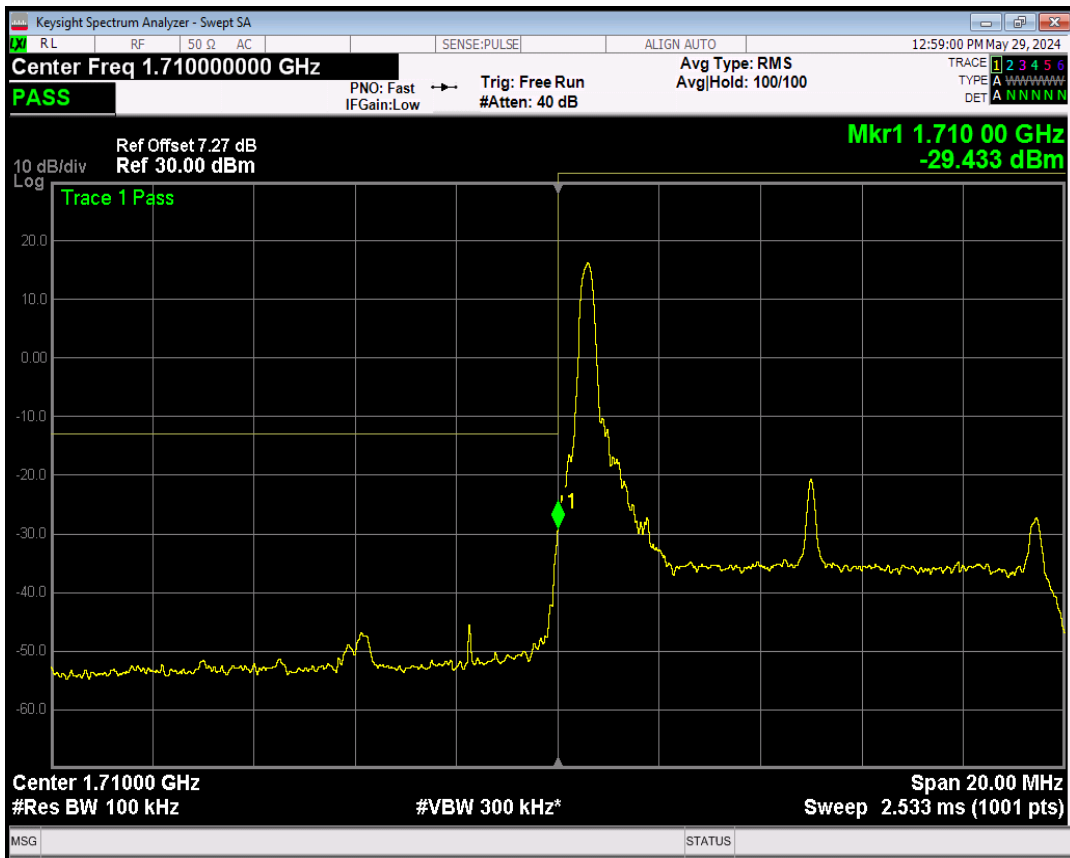

Band4 16QAM BW=10MHz Channel=20000 RB Size=1 Position=#0

Band4 16QAM BW=10MHz Channel=20000 RB Size=1 Position=#Max