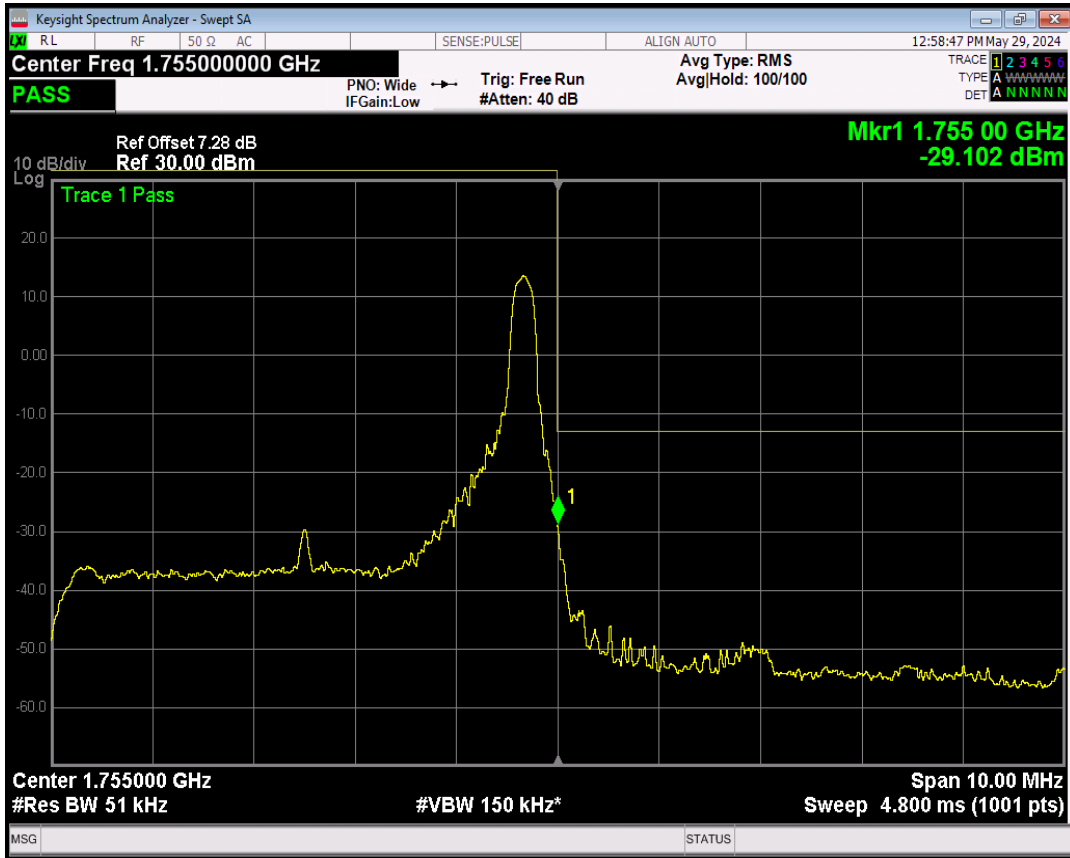

Band4 16QAM BW=5MHz Channel=20375 RB Size=1 Position=#0

Band4 16QAM BW=5MHz Channel=20375 RB Size=1 Position=#Max

Band4 16QAM BW=5MHz Channel=20375 RB Size=25 Position=#0

Band4 QPSK BW=10MHz Channel=20000 RB Size=1 Position=#0

Band4 QPSK BW=10MHz Channel=20000 RB Size=1 Position=#Max

Band4 QPSK BW=10MHz Channel=20000 RB Size=50 Position=#0

Band4 16QAM BW=10MHz Channel=20000 RB Size=1 Position=#0

Band4 16QAM BW=10MHz Channel=20000 RB Size=1 Position=#Max