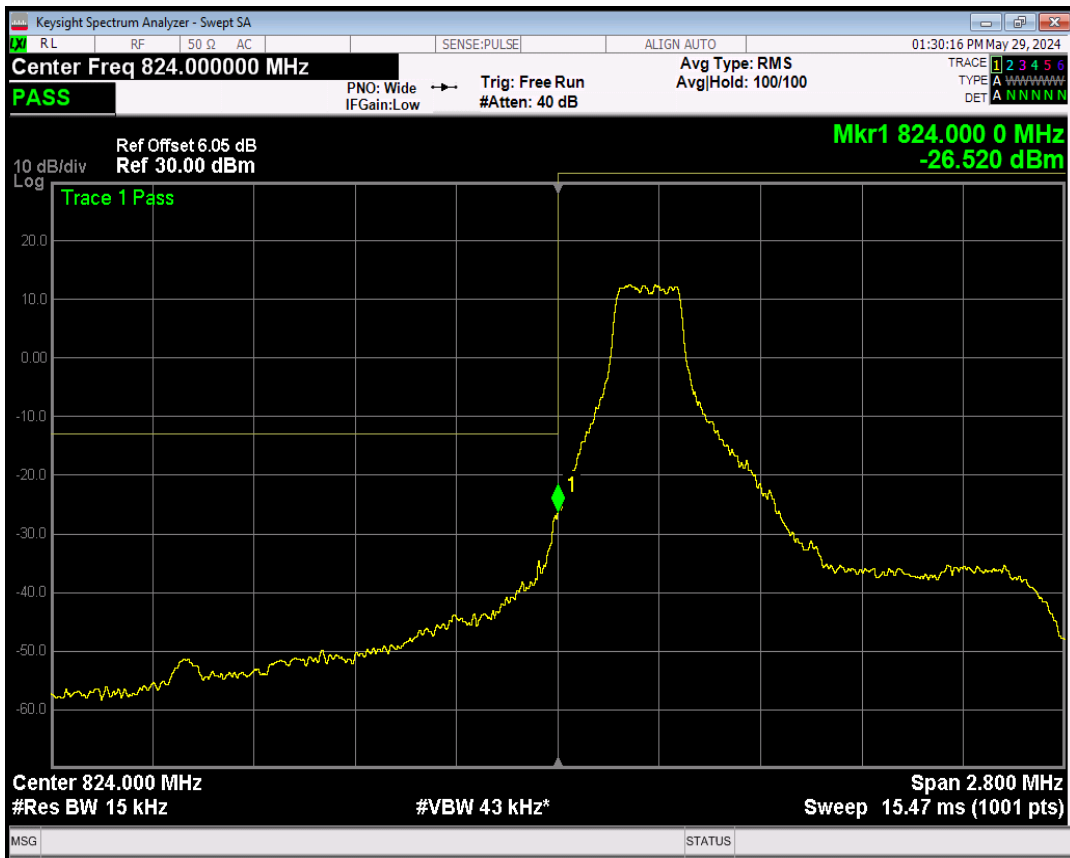

Band5 16QAM BW=1.4MHz Channel=20407 RB Size=1 Position=#0

Band5 16QAM BW=1.4MHz Channel=20407 RB Size=1 Position=#Max