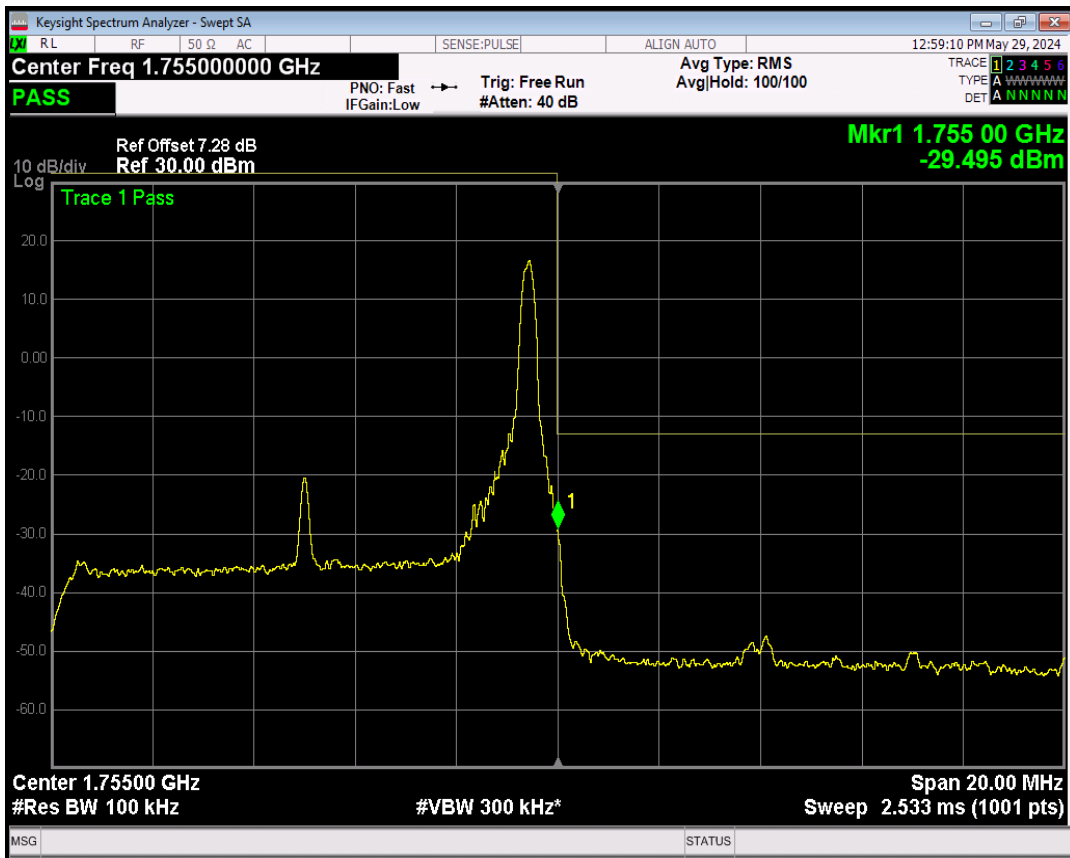

Band4 QPSK BW=10MHz Channel=20350 RB Size=1 Position=#Max

Band4 QPSK BW=10MHz Channel=20350 RB Size=50 Position=#0