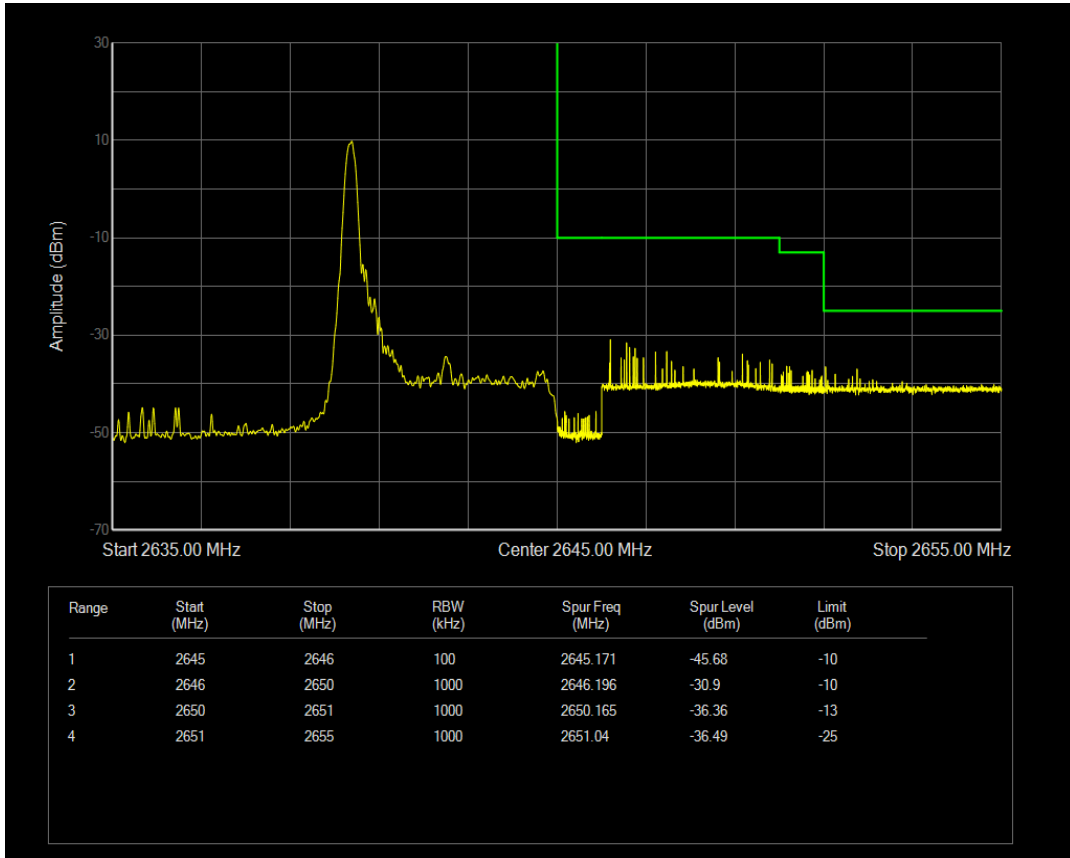

Band41 QPSK BW=5MHz Channel=41115 RB Size=1 Position=#0

Band41 QPSK BW=5MHz Channel=41115 RB Size=1 Position=#Max