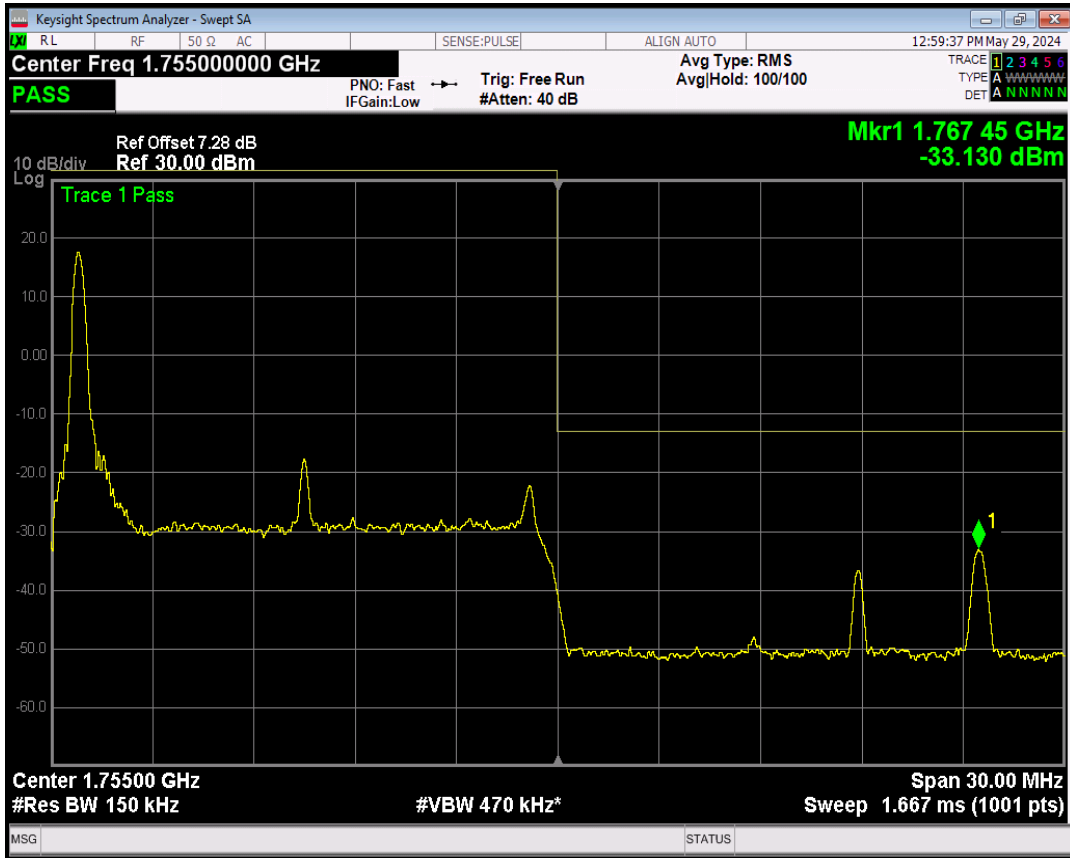

Band4 QPSK BW=15MHz Channel=20325 RB Size=1 Position=#0

Band4 QPSK BW=15MHz Channel=20325 RB Size=75 Position=#0