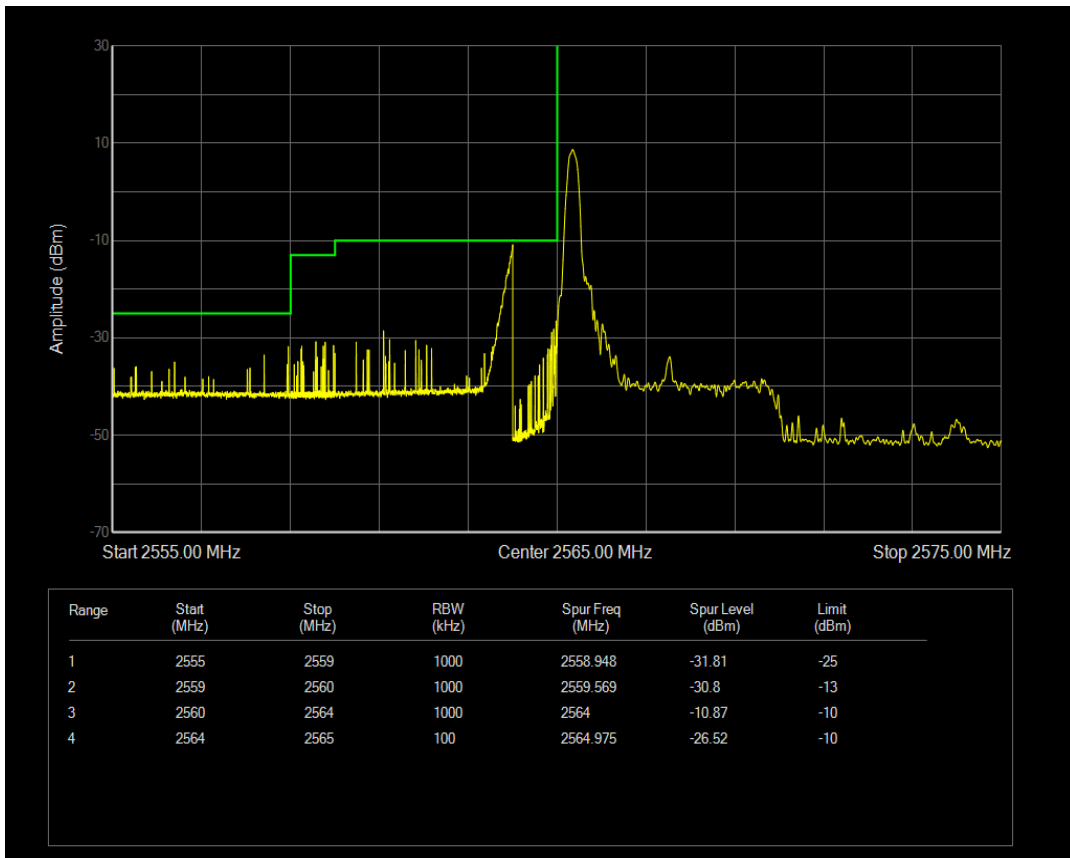

Band41 16QAM BW=5MHz Channel=40365 RB Size=1 Position=#0

Band41 16QAM BW=5MHz Channel=40365 RB Size=1 Position=#Max