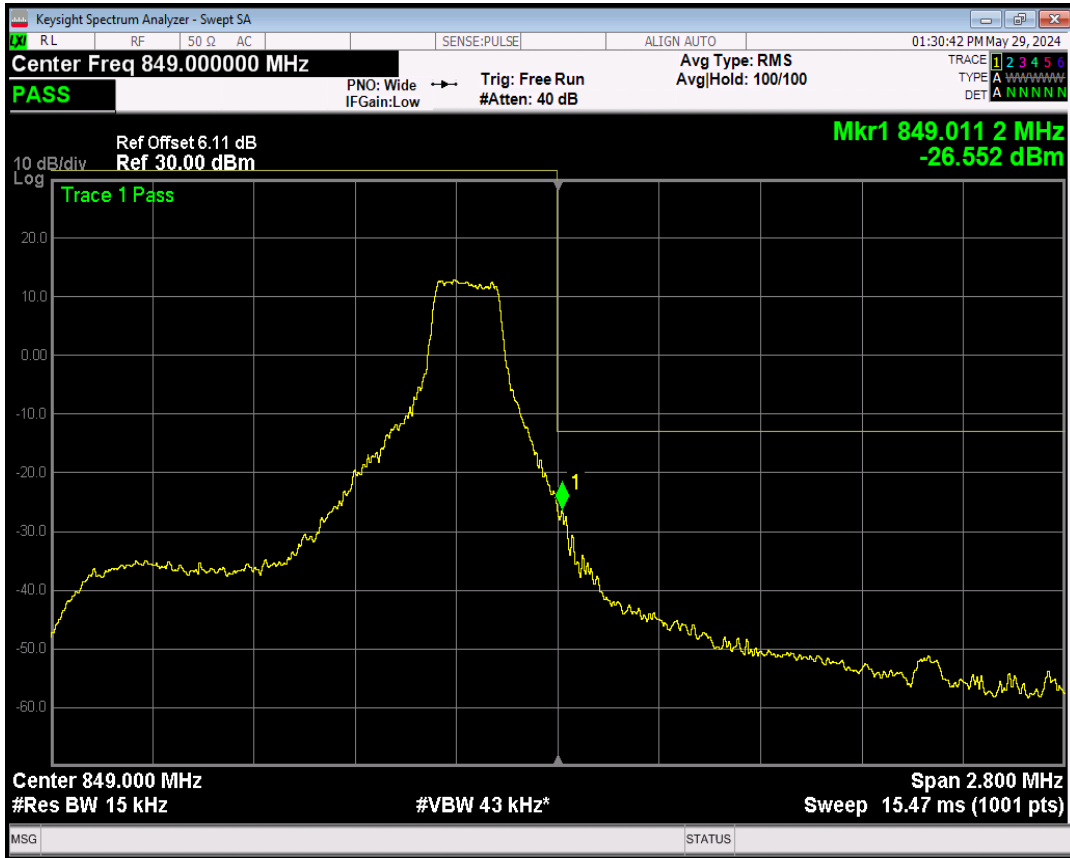

Band5 16QAM BW=1.4MHz Channel=20643 RB Size=1 Position=#Max

Band5 16QAM BW=1.4MHz Channel=20643 RB Size=6 Position=#0