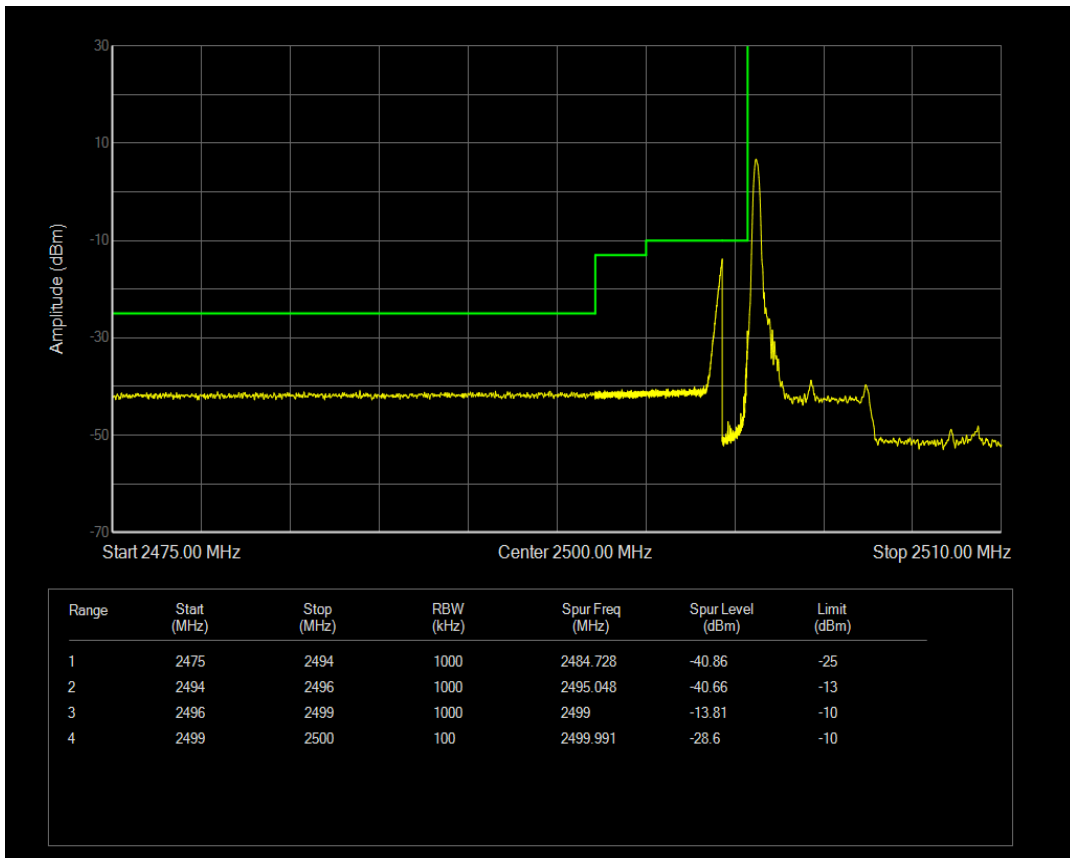

Band5 16QAM BW=10MHz Channel=20450 RB Size=50 Position=#0

Band5 QPSK BW=10MHz Channel=20600 RB Size=1 Position=#Max

Band5 QPSK BW=10MHz Channel=20600 RB Size=1 Position=#0

Band5 QPSK BW=10MHz Channel=20600 RB Size=50 Position=#0

Band5 16QAM BW=10MHz Channel=20600 RB Size=1 Position=#0

Band5 16QAM BW=10MHz Channel=20600 RB Size=1 Position=#Max

Band5 16QAM BW=10MHz Channel=20600 RB Size=50 Position=#0

Band7 QPSK BW=5MHz Channel=20775 RB Size=1 Position=#0

Band7 QPSK BW=5MHz Channel=20775 RB Size=1 Position=#Max

Band7 QPSK BW=5MHz Channel=20775 RB Size=25 Position=#0

Band7 16QAM BW=5MHz Channel=20775 RB Size=1 Position=#0

Band7 16QAM BW=5MHz Channel=20775 RB Size=1 Position=#Max