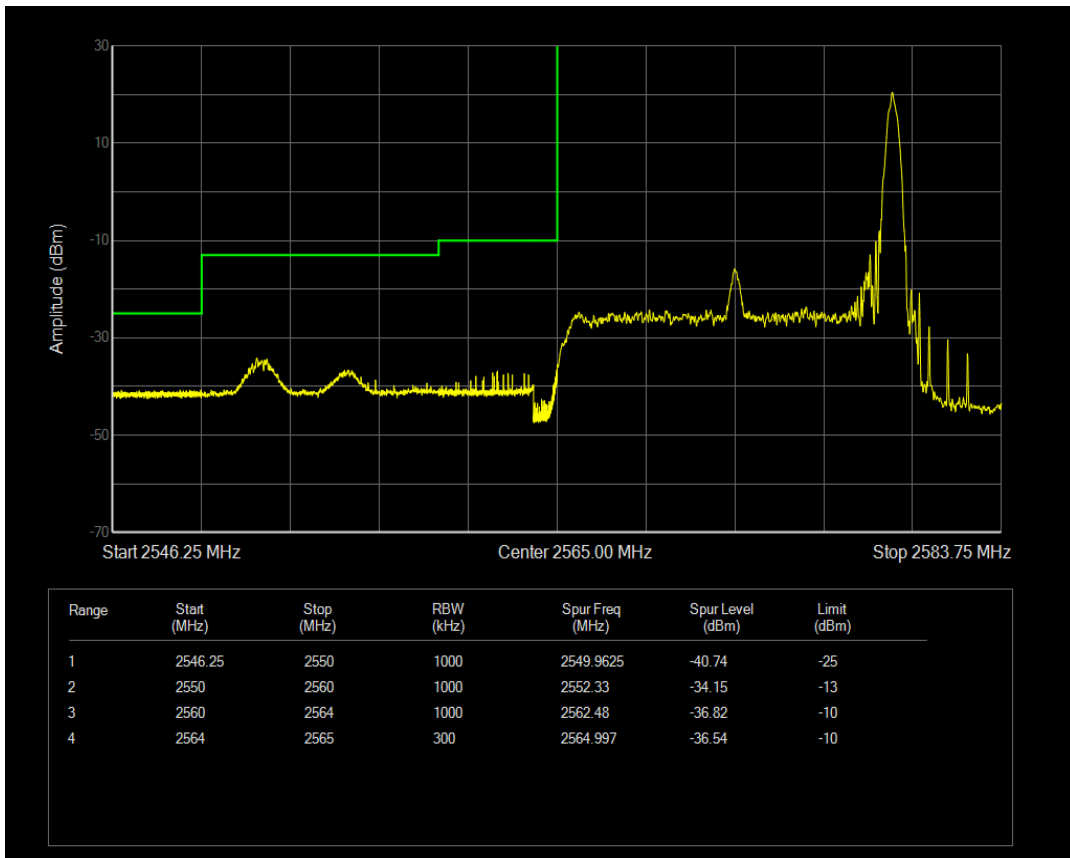

Band41 QPSK BW=15MHz Channel=40415 RB Size=1 Position=#Max

Band41 QPSK BW=15MHz Channel=40415 RB Size=75 Position=#0