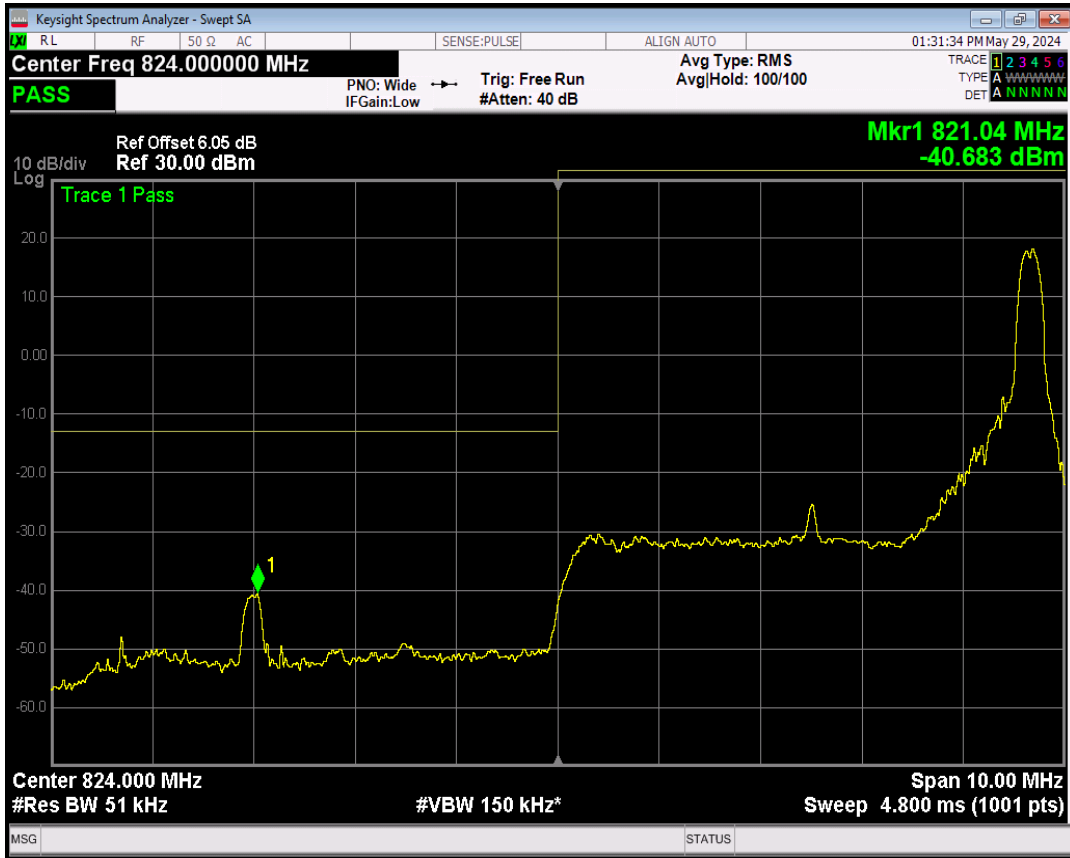

Band5 QPSK BW=5MHz Channel=20425 RB Size=1 Position=#Max

Band5 QPSK BW=5MHz Channel=20425 RB Size=25 Position=#0

Band5 16QAM BW=5MHz Channel=20425 RB Size=1 Position=#0

Band5 16QAM BW=5MHz Channel=20425 RB Size=1 Position=#Max