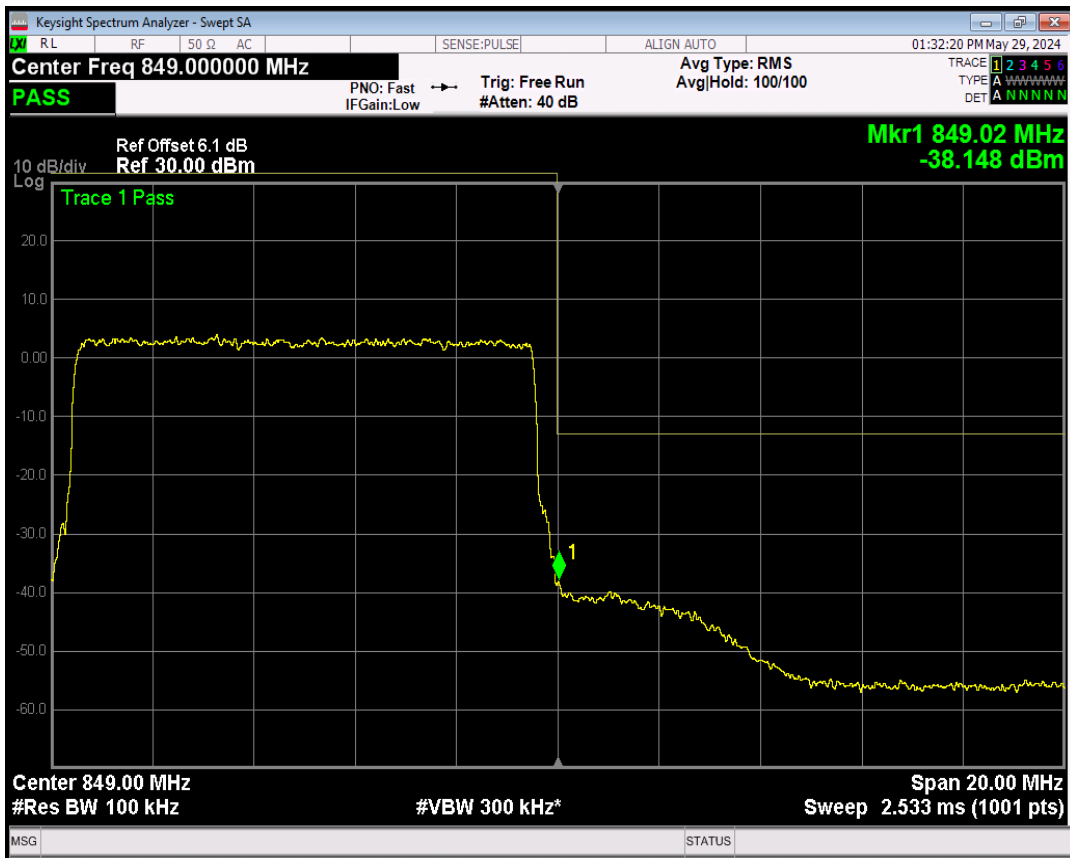

Band5 16QAM BW=10MHz Channel=20600 RB Size=50 Position=#0

Band7 QPSK BW=5MHz Channel=20775 RB Size=1 Position=#0