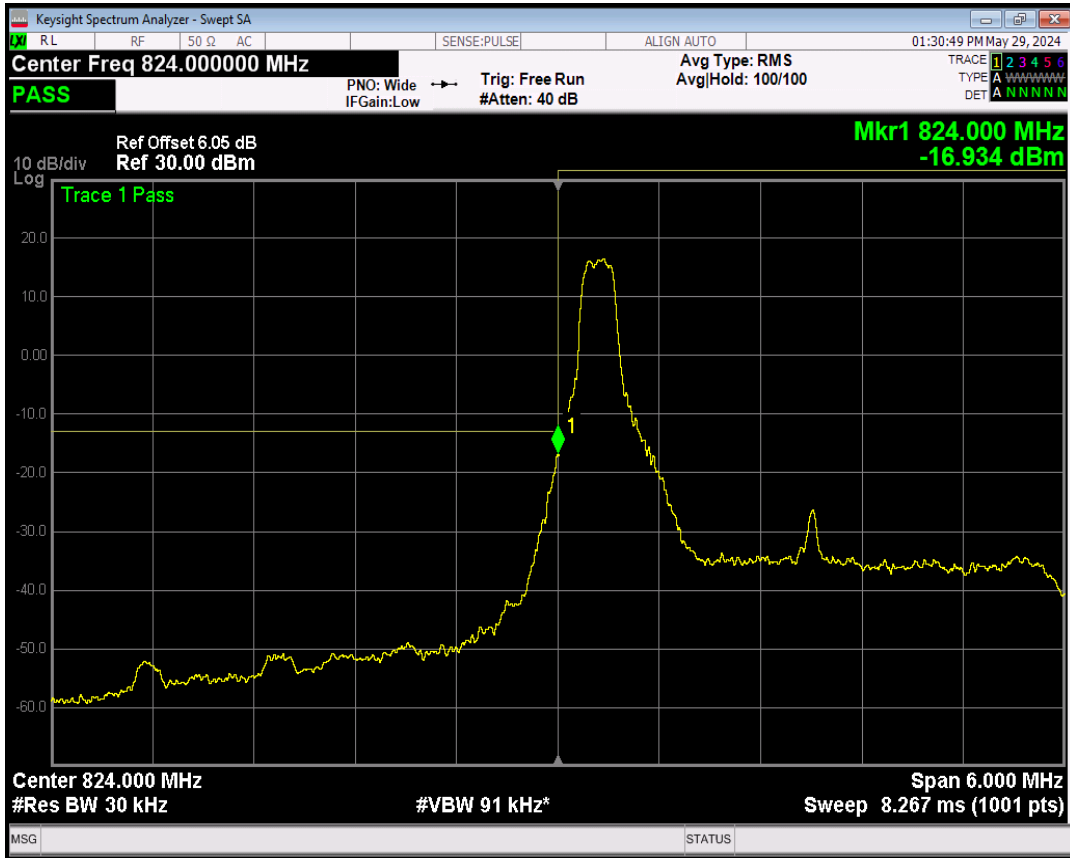

Band5 QPSK BW=1.4MHz Channel=20643 RB Size=6 Position=#0

Band5 16QAM BW=1.4MHz Channel=20643 RB Size=1 Position=#Max

Band5 16QAM BW=1.4MHz Channel=20643 RB Size=6 Position=#0

Band5 QPSK BW=3MHz Channel=20415 RB Size=1 Position=#0