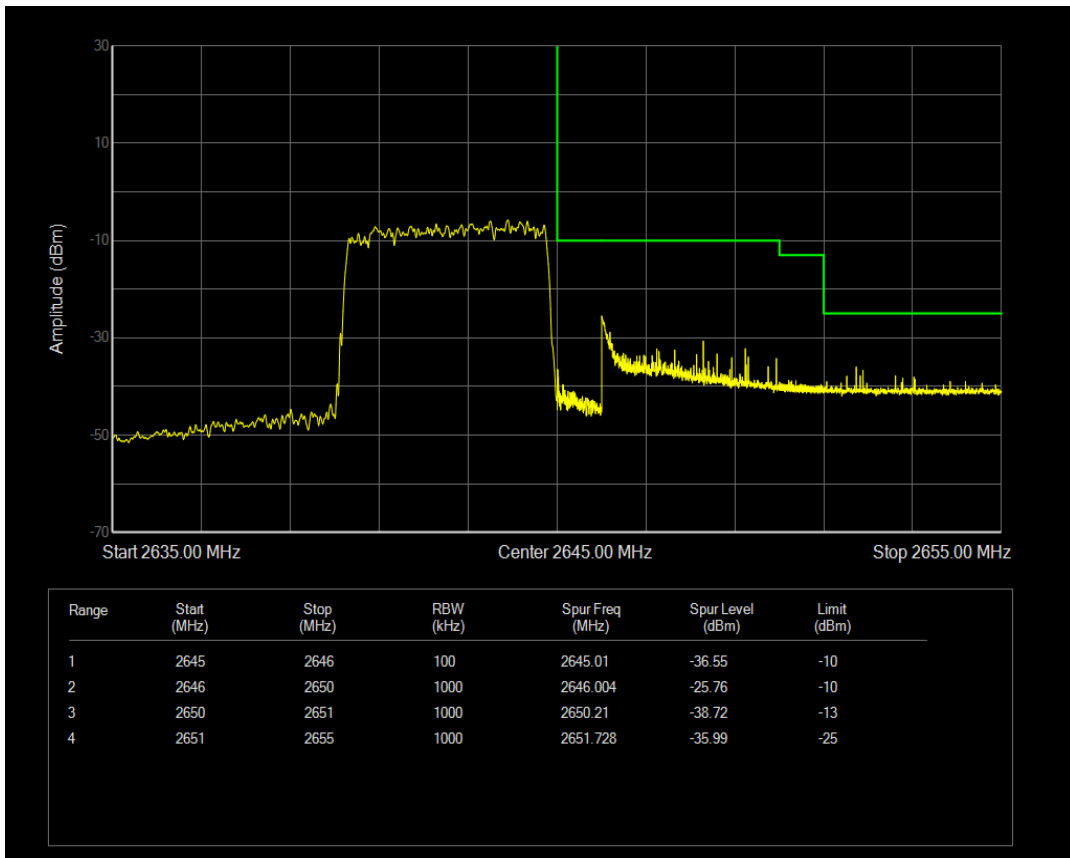

Band41 16QAM BW=5MHz Channel=41115 RB Size=25 Position=#0

Band41 QPSK BW=10MHz Channel=40390 RB Size=1 Position=#0