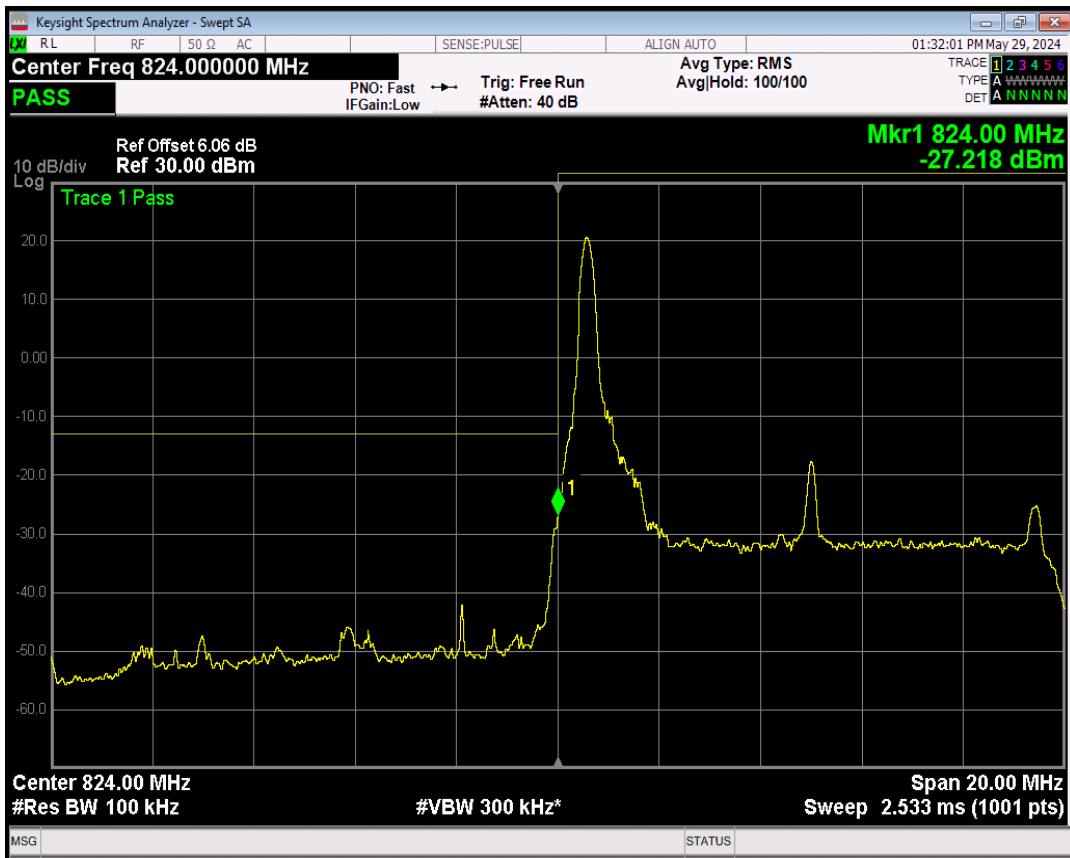

Band5 16QAM BW=10MHz Channel=20450 RB Size=1 Position=#0

Band5 16QAM BW=10MHz Channel=20450 RB Size=1 Position=#Max