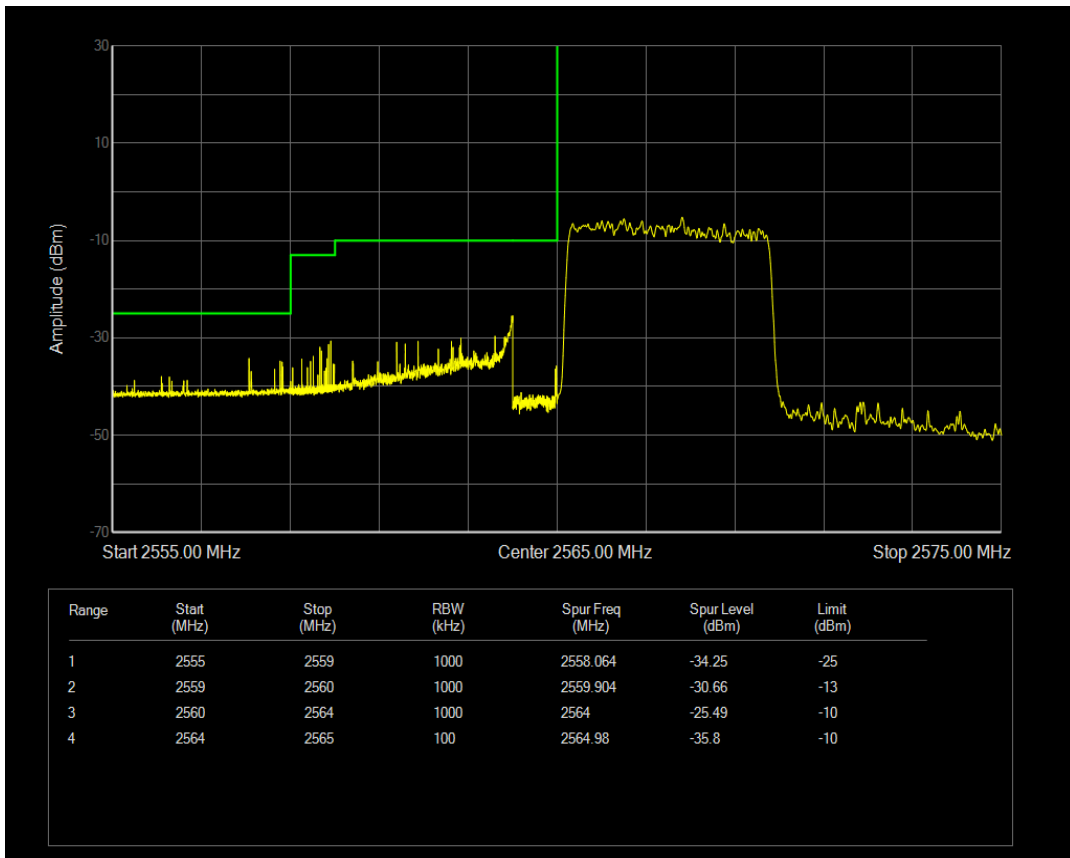

Band41 16QAM BW=5MHz Channel=40365 RB Size=25 Position=#0

Band41 QPSK BW=5MHz Channel=41115 RB Size=1 Position=#0