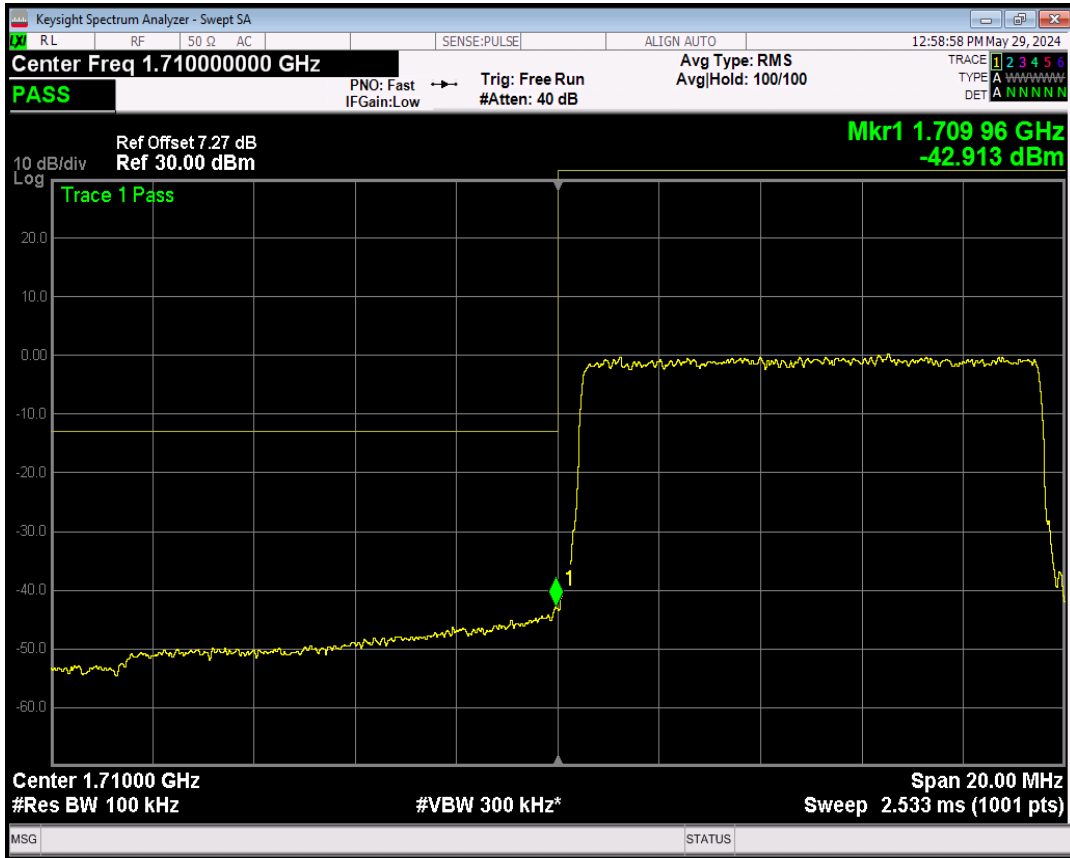

Band4 16QAM BW=5MHz Channel=20375 RB Size=1 Position=#0

Band4 16QAM BW=5MHz Channel=20375 RB Size=1 Position=#Max

Band4 16QAM BW=5MHz Channel=20375 RB Size=25 Position=#0

Band4 QPSK BW=10MHz Channel=20000 RB Size=1 Position=#0

Band4 QPSK BW=10MHz Channel=20000 RB Size=1 Position=#Max

Band4 QPSK BW=10MHz Channel=20000 RB Size=50 Position=#0

Band4 16QAM BW=10MHz Channel=20000 RB Size=1 Position=#0

Band4 16QAM BW=10MHz Channel=20000 RB Size=1 Position=#Max