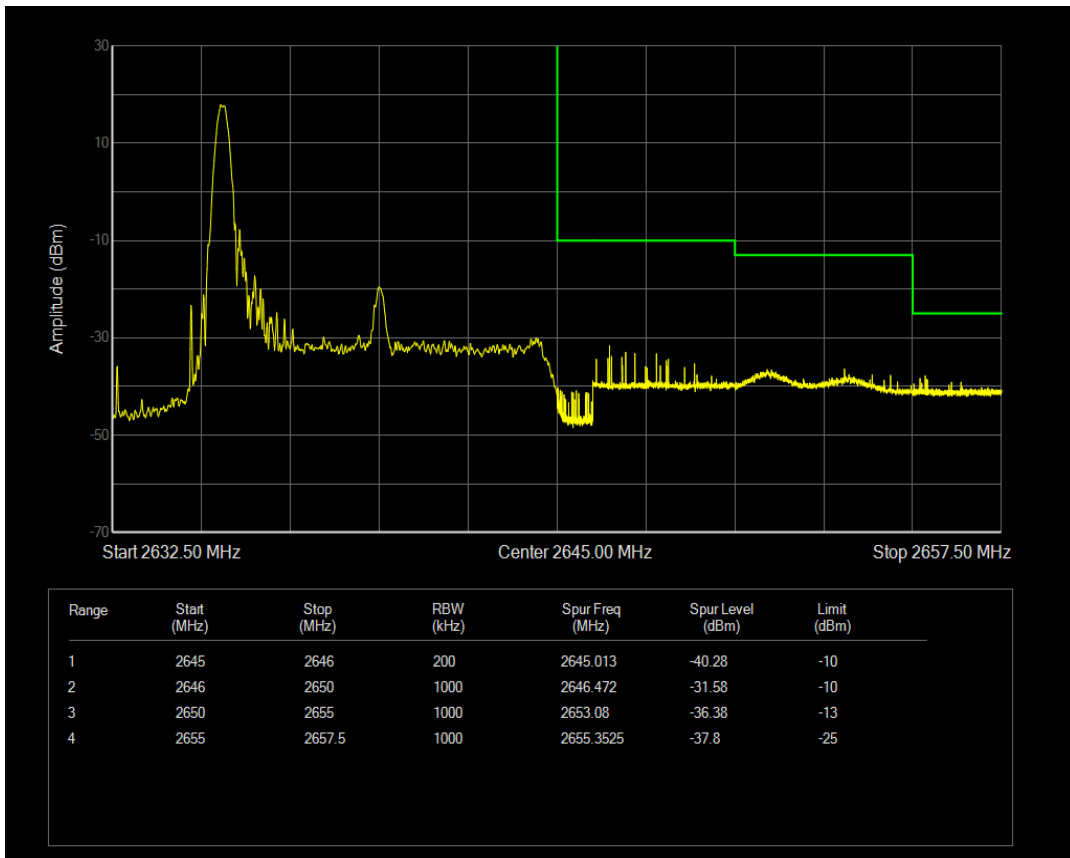

Band41 16QAM BW=10MHz Channel=41090 RB Size=1 Position=#0

Band41 16QAM BW=10MHz Channel=41090 RB Size=1 Position=#Max