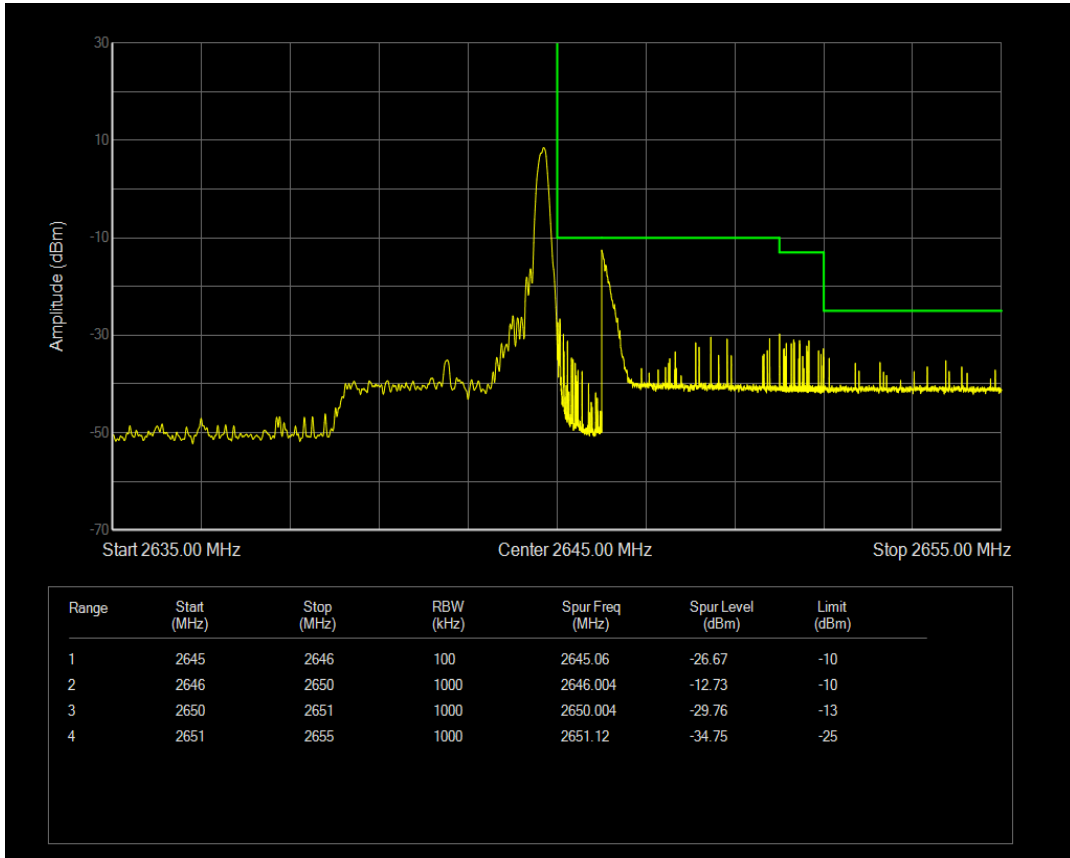

Band41 16QAM BW=5MHz Channel=41115 RB Size=1 Position=#Max

Band41 16QAM BW=5MHz Channel=41115 RB Size=25 Position=#0