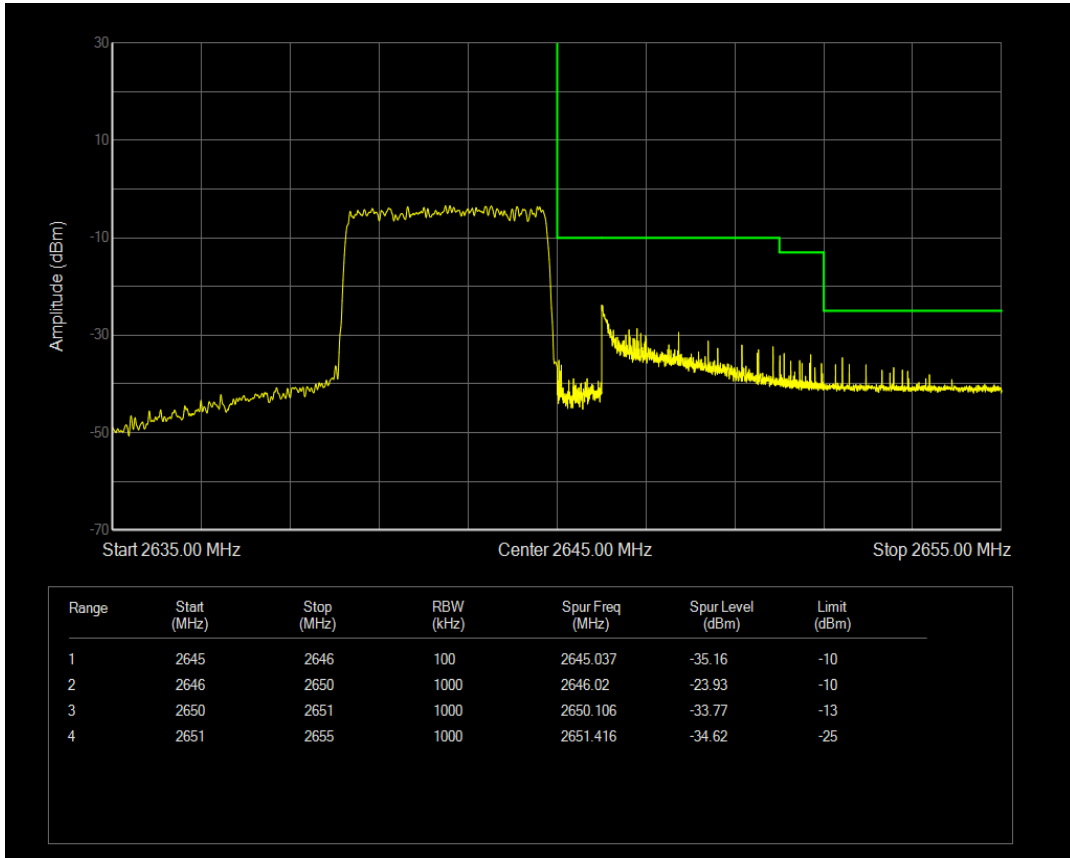

Band41 16QAM BW=5MHz Channel=40365 RB Size=25 Position=#0

Band41 QPSK BW=5MHz Channel=41115 RB Size=1 Position=#0

Band41 QPSK BW=5MHz Channel=41115 RB Size=1 Position=#Max

Band41 QPSK BW=5MHz Channel=41115 RB Size=25 Position=#0