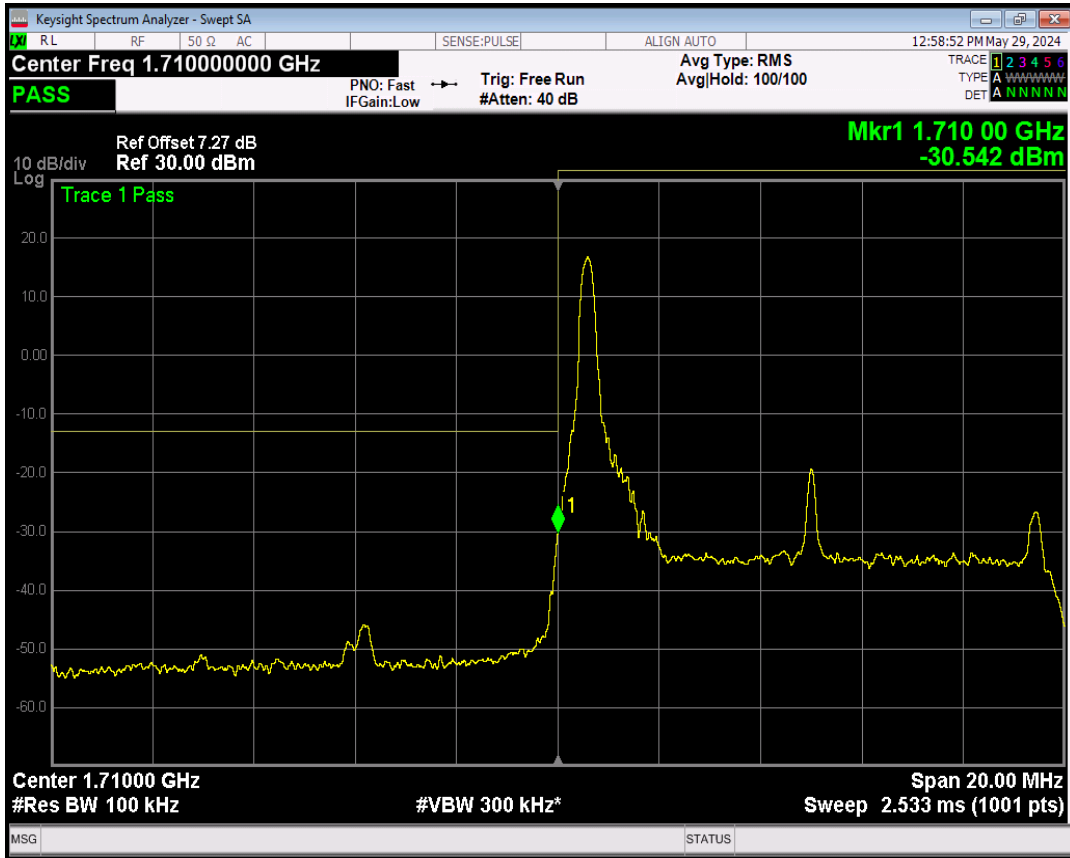

Band4 16QAM BW=5MHz Channel=20375 RB Size=1 Position=#0

Band4 16QAM BW=5MHz Channel=20375 RB Size=1 Position=#Max

Band4 16QAM BW=5MHz Channel=20375 RB Size=25 Position=#0

Band4 QPSK BW=10MHz Channel=20000 RB Size=1 Position=#0