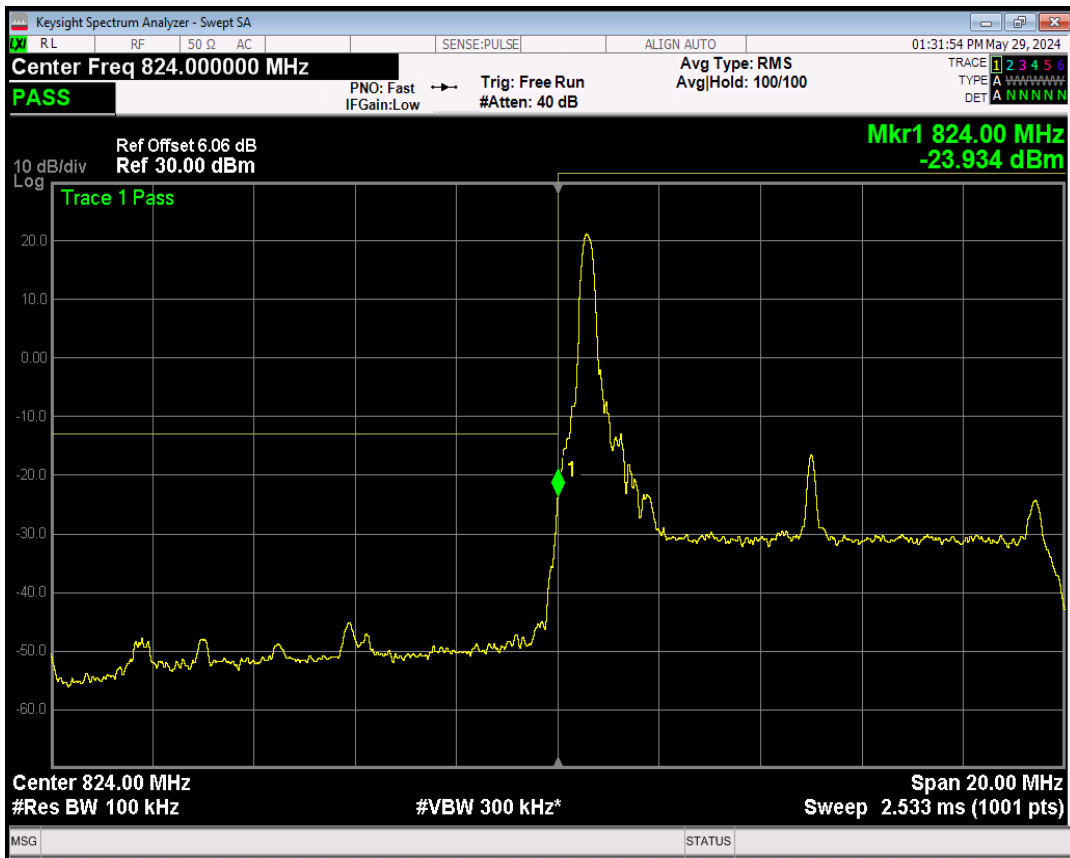

Band5 QPSK BW=10MHz Channel=20450 RB Size=1 Position=#0

Band5 16QAM BW=5MHz Channel=20625 RB Size=25 Position=#0