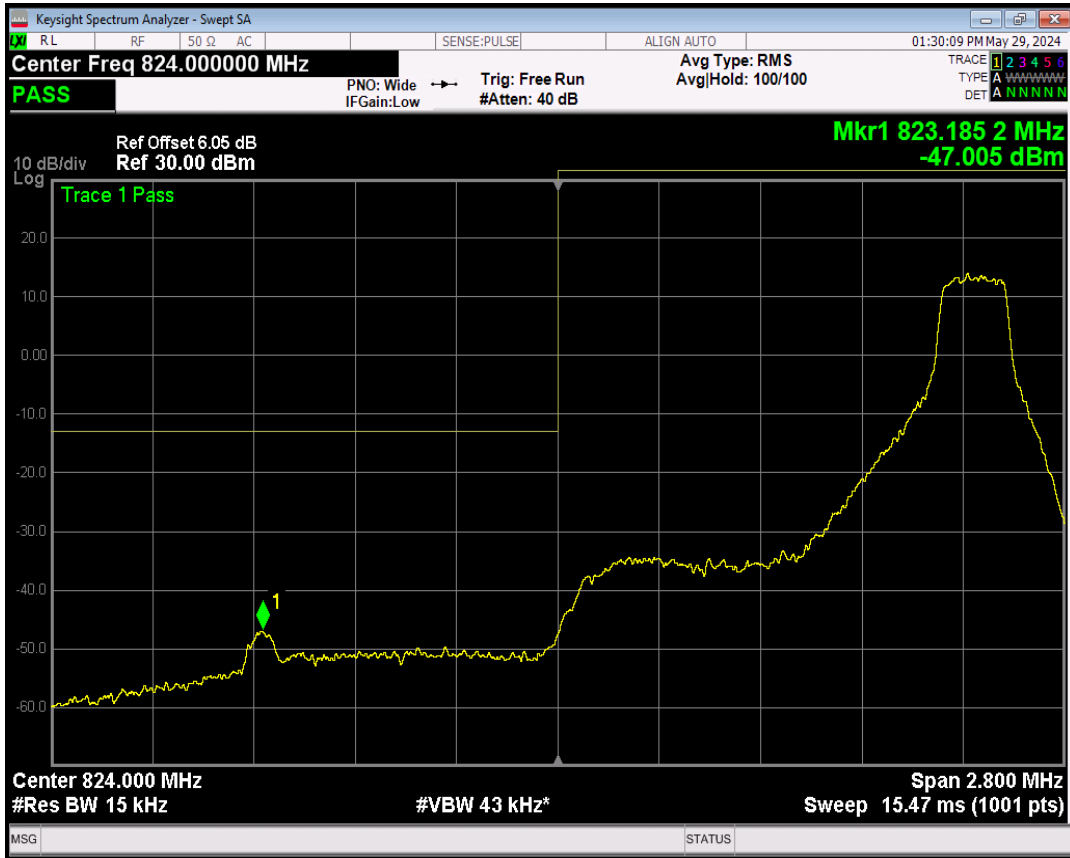

Band41 16QAM BW=20MHz Channel=41040 RB Size=1 Position=#0

Band41 16QAM BW=20MHz Channel=41040 RB Size=1 Position=#Max

Band41 16QAM BW=20MHz Channel=41040 RB Size=100 Position=#0

Band5 QPSK BW=1.4MHz Channel=20407 RB Size=1 Position=#Max