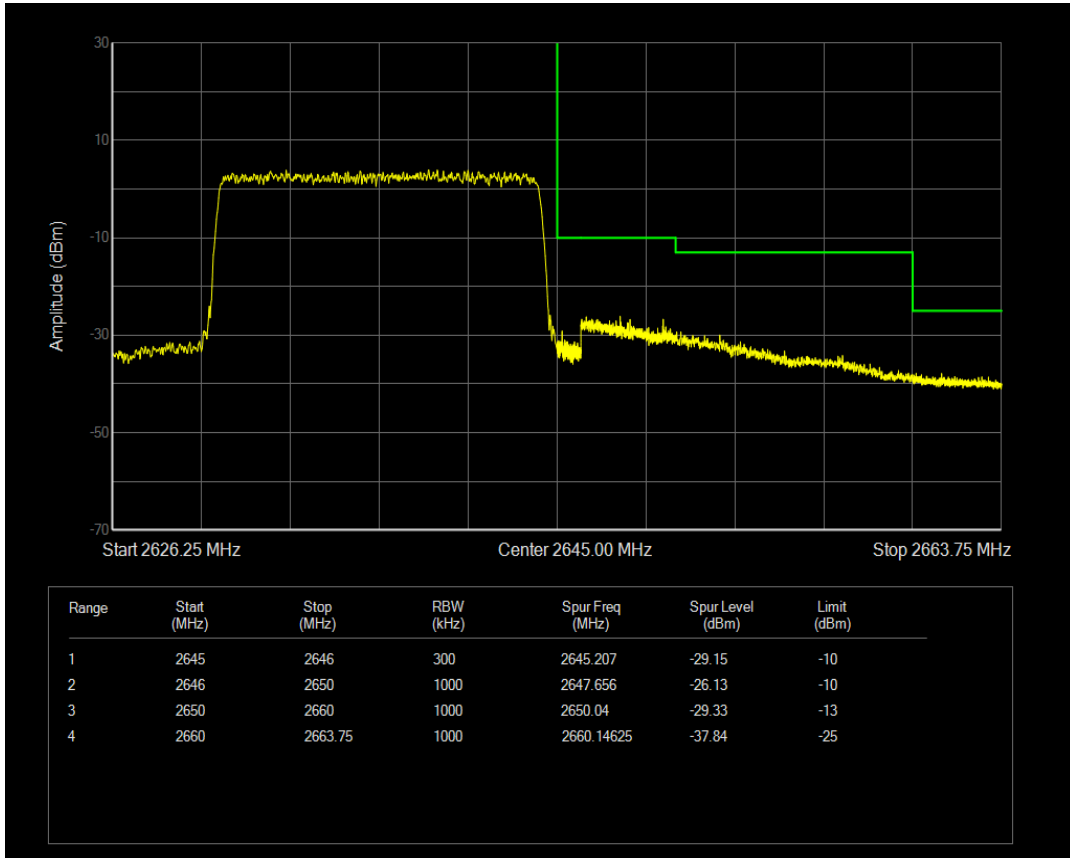

Band41 16QAM BW=15MHz Channel=40415 RB Size=75 Position=#0

Band41 QPSK BW=15MHz Channel=41065 RB Size=1 Position=#0

Band41 QPSK BW=15MHz Channel=41065 RB Size=1 Position=#Max

Band41 QPSK BW=15MHz Channel=41065 RB Size=75 Position=#0