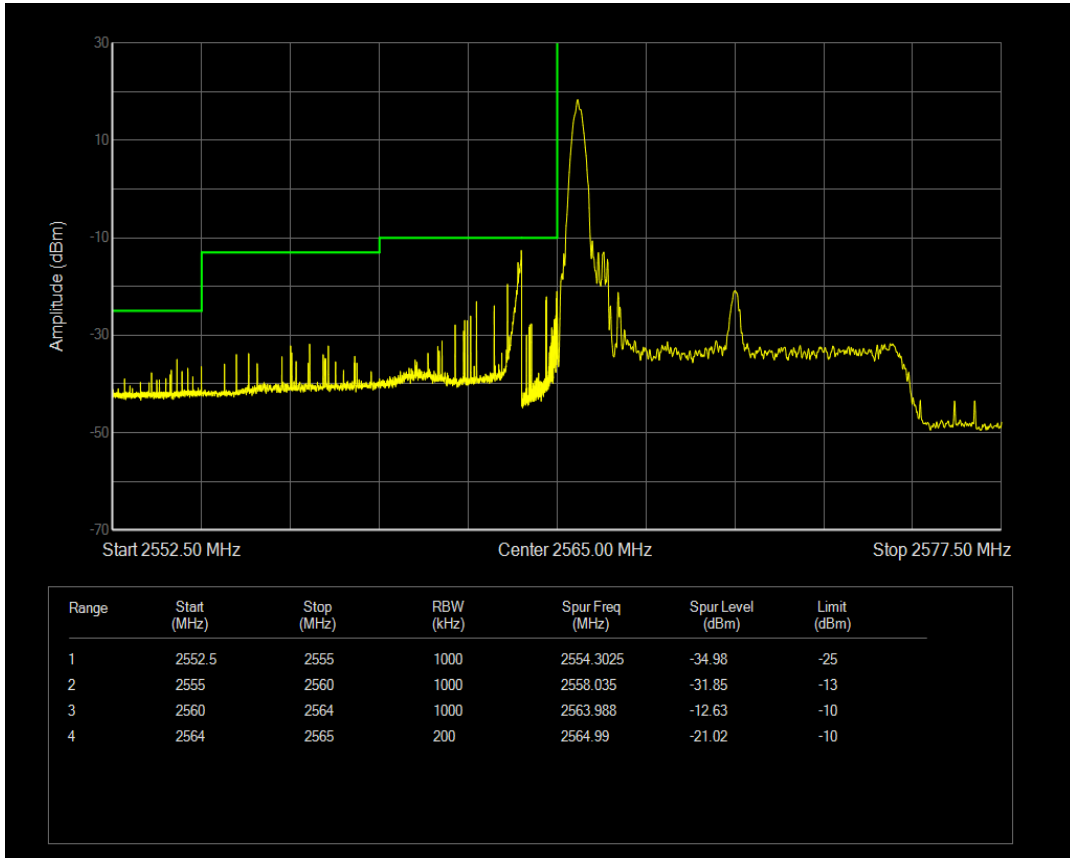

Band41 16QAM BW=5MHz Channel=41115 RB Size=1 Position=#0

Band41 16QAM BW=5MHz Channel=41115 RB Size=1 Position=#Max

Band41 16QAM BW=5MHz Channel=41115 RB Size=25 Position=#0

Band41 QPSK BW=10MHz Channel=40390 RB Size=1 Position=#0