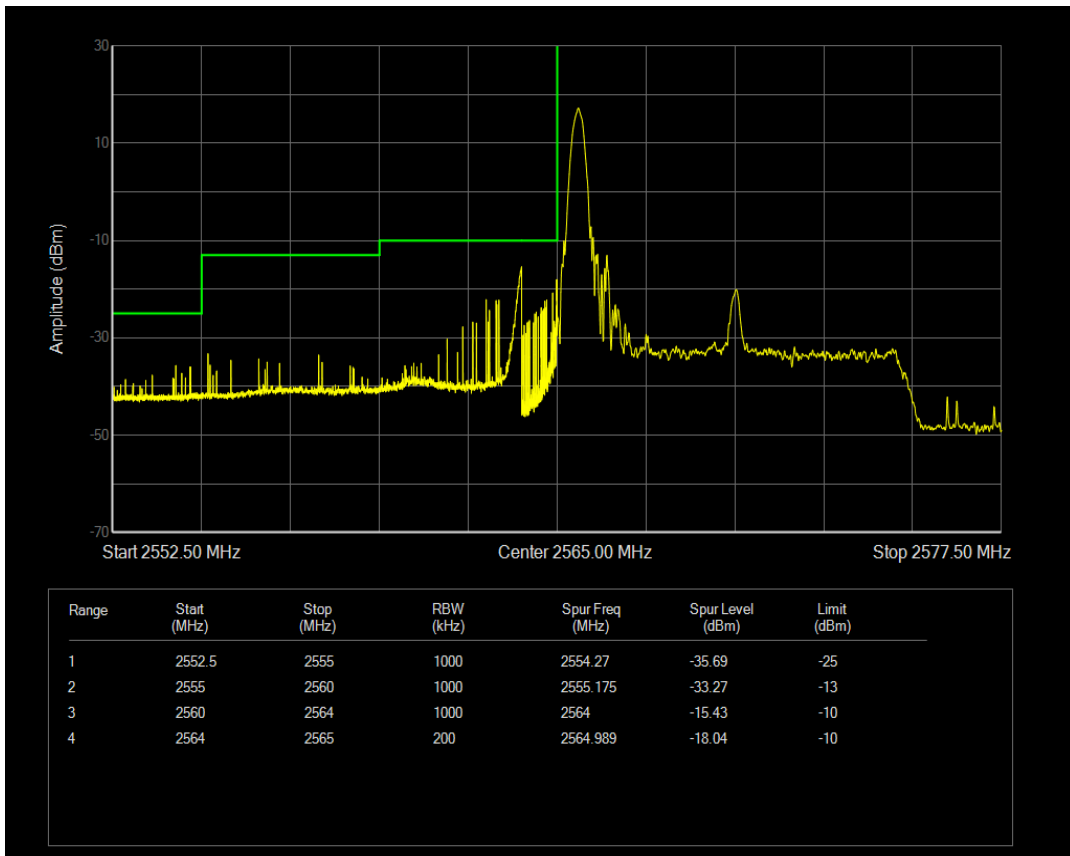

Band41 16QAM BW=10MHz Channel=40390 RB Size=1 Position=#0

Band41 16QAM BW=10MHz Channel=40390 RB Size=1 Position=#Max