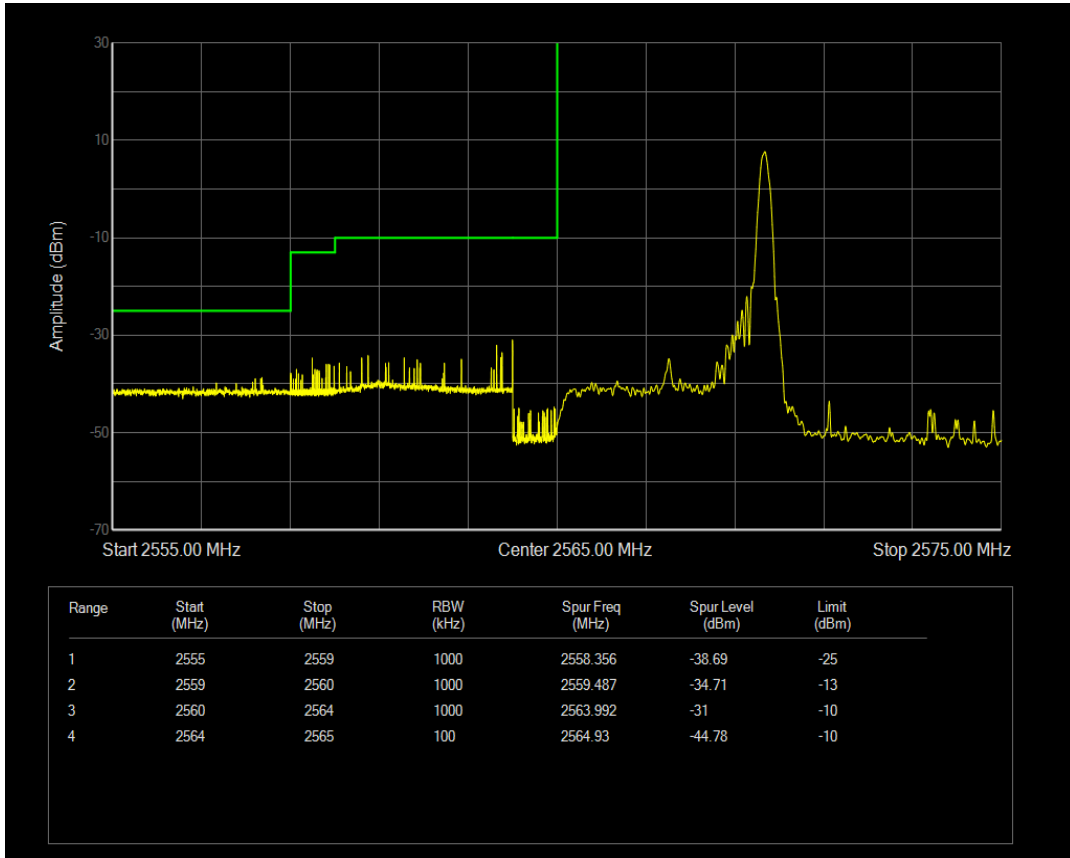

Band41 QPSK BW=5MHz Channel=40365 RB Size=1 Position=#Max

Band41 QPSK BW=5MHz Channel=40365 RB Size=25 Position=#0

Band41 16QAM BW=5MHz Channel=40365 RB Size=1 Position=#0

Band41 16QAM BW=5MHz Channel=40365 RB Size=1 Position=#Max