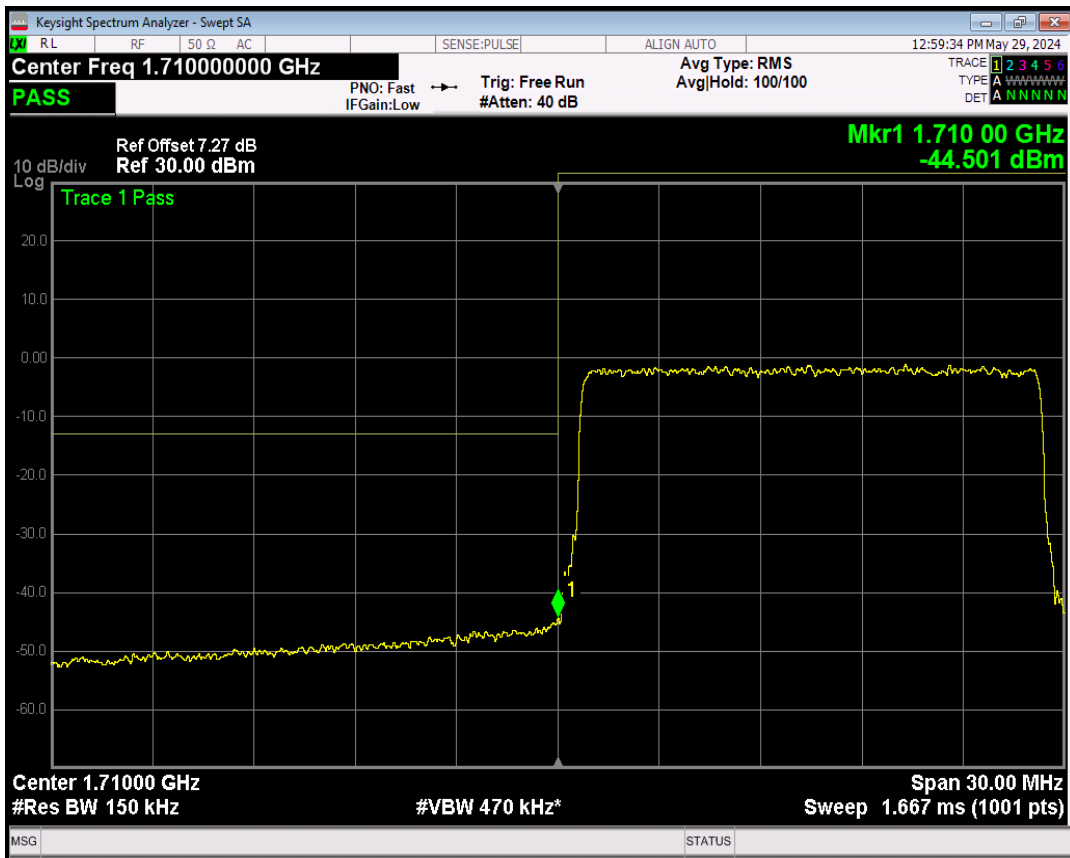

Band4 16QAM BW=15MHz Channel=20025 RB Size=75 Position=#0

Band4 QPSK BW=15MHz Channel=20325 RB Size=1 Position=#0