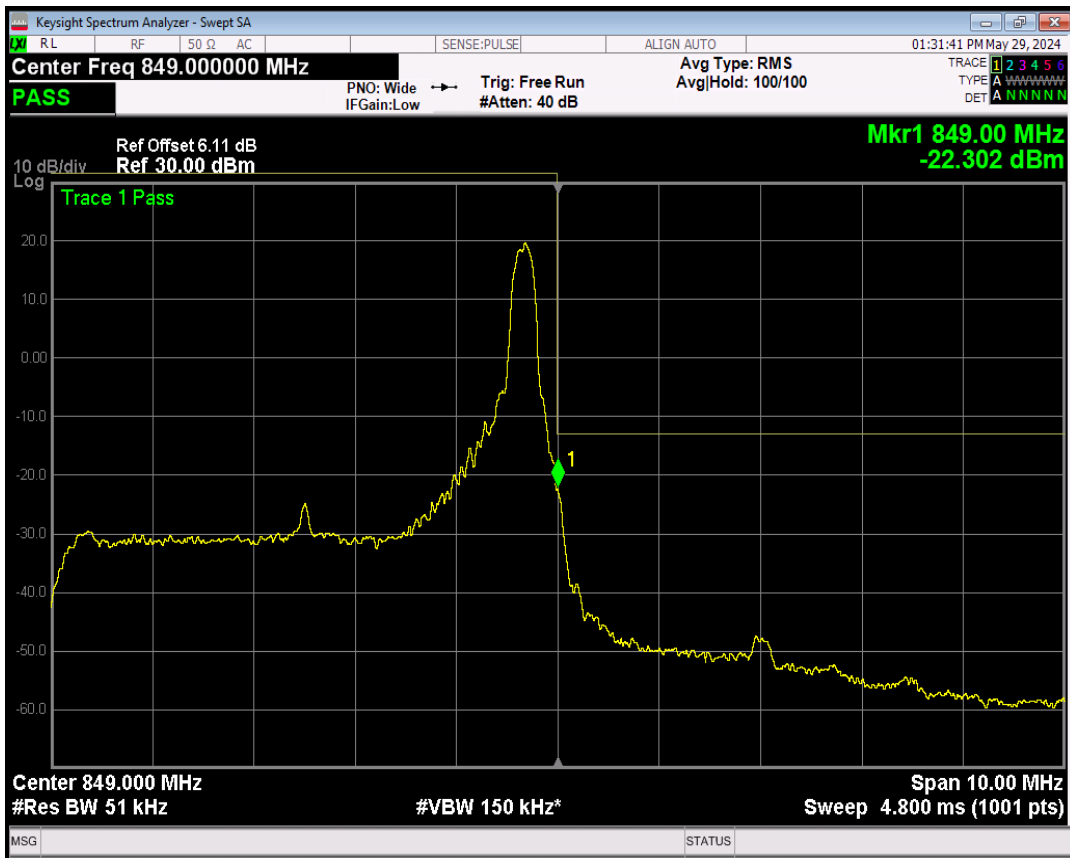

Band5 QPSK BW=5MHz Channel=20625 RB Size=1 Position=#Max

Band5 QPSK BW=5MHz Channel=20625 RB Size=25 Position=#0