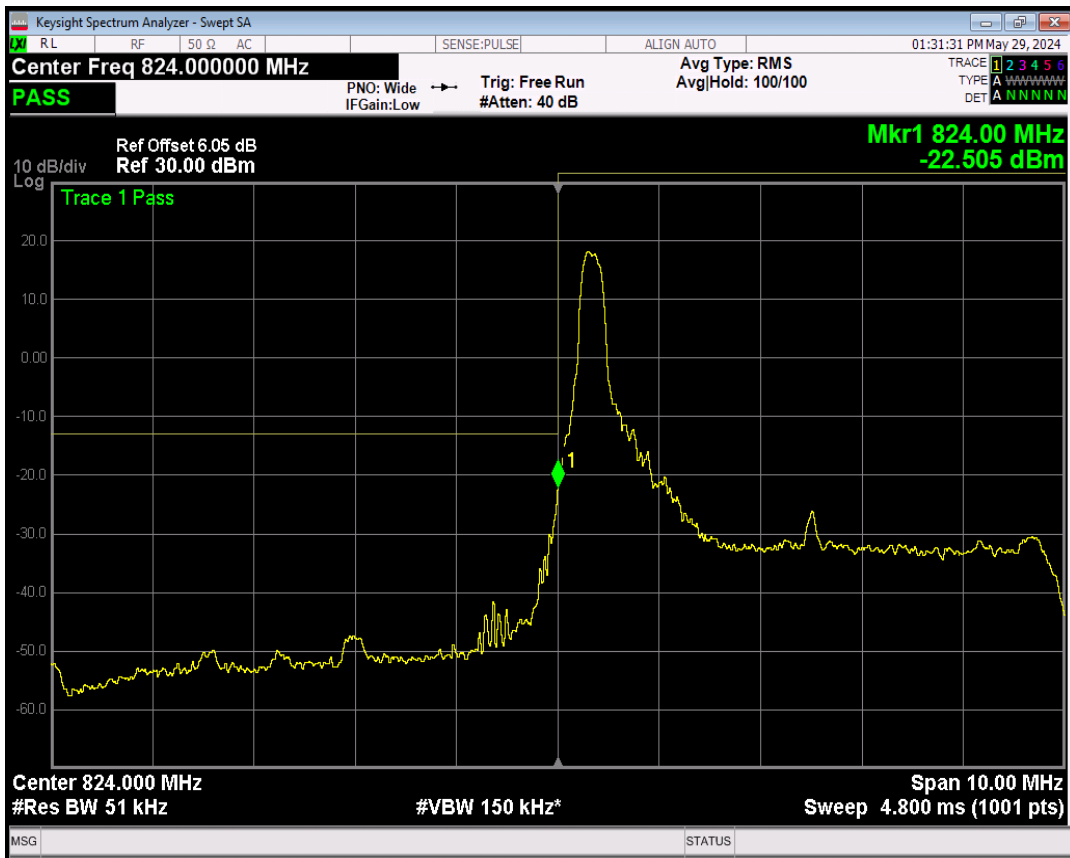

Band5 16QAM BW=5MHz Channel=20425 RB Size=1 Position=#0

Band5 16QAM BW=5MHz Channel=20425 RB Size=1 Position=#Max