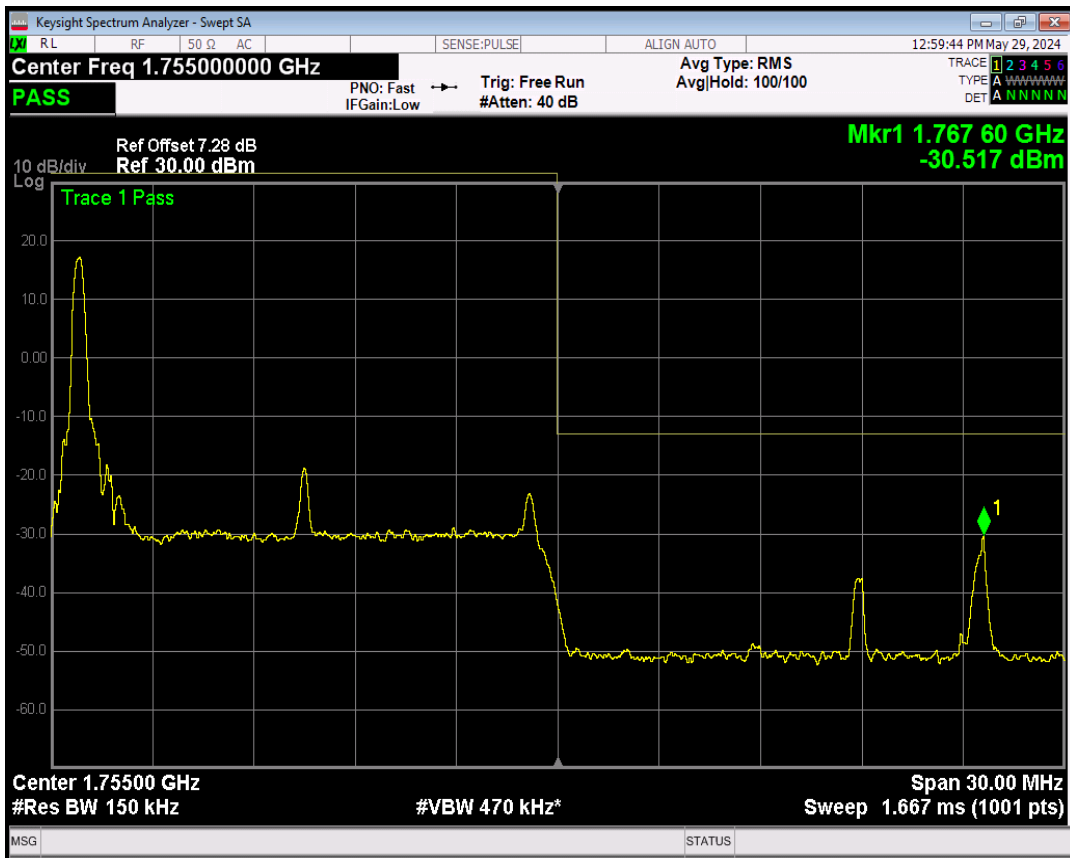

Band4 16QAM BW=15MHz Channel=20325 RB Size=1 Position=#0

Band4 16QAM BW=15MHz Channel=20325 RB Size=1 Position=#Max