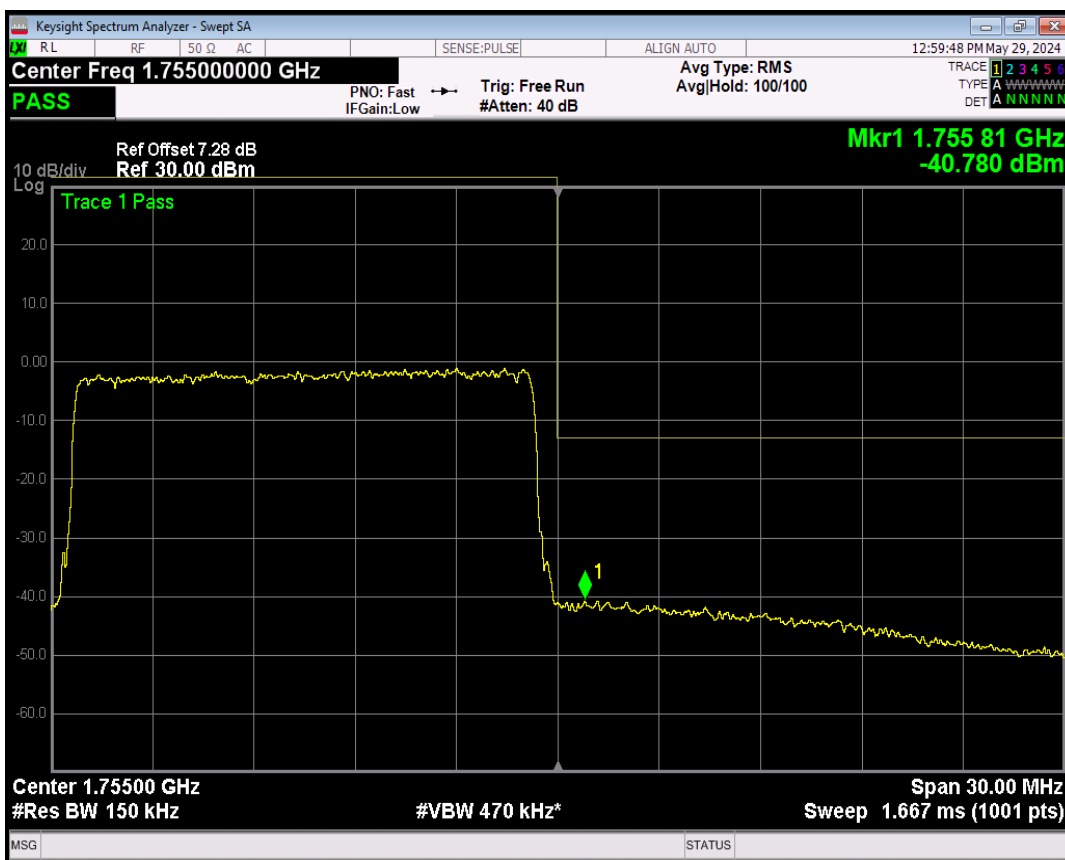

Band4 16QAM BW=15MHz Channel=20325 RB Size=75 Position=#0

Band4 QPSK BW=20MHz Channel=20050 RB Size=1 Position=#0