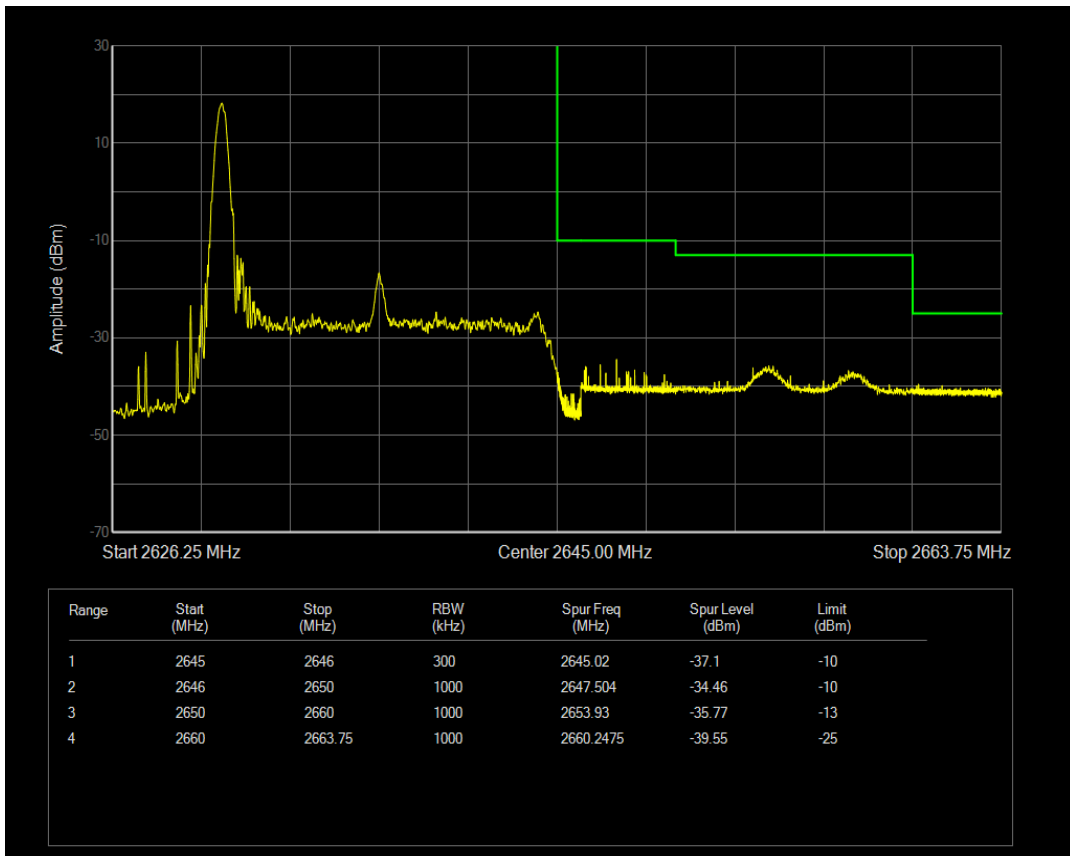

Band41 16QAM BW=15MHz Channel=41065 RB Size=1 Position=#0

Band41 16QAM BW=15MHz Channel=41065 RB Size=1 Position=#Max