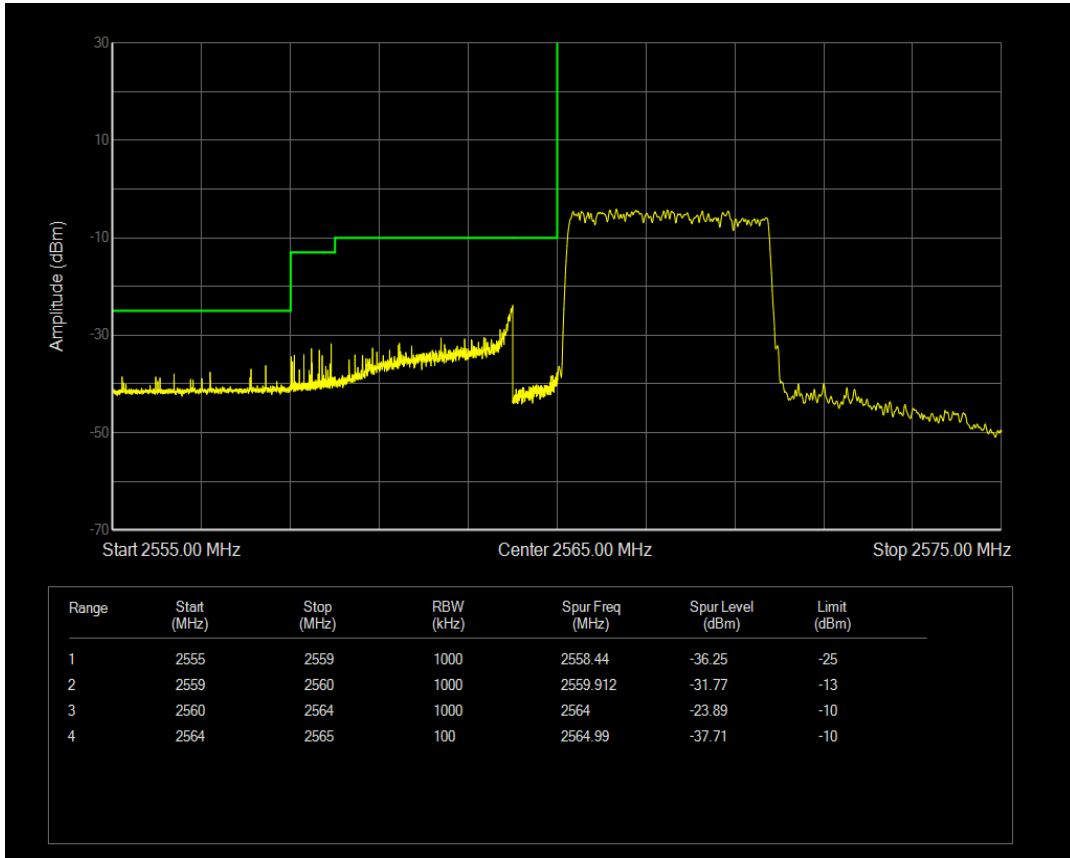

Band41 QPSK BW=5MHz Channel=40365 RB Size=25 Position=#0

Band41 16QAM BW=5MHz Channel=40365 RB Size=1 Position=#0