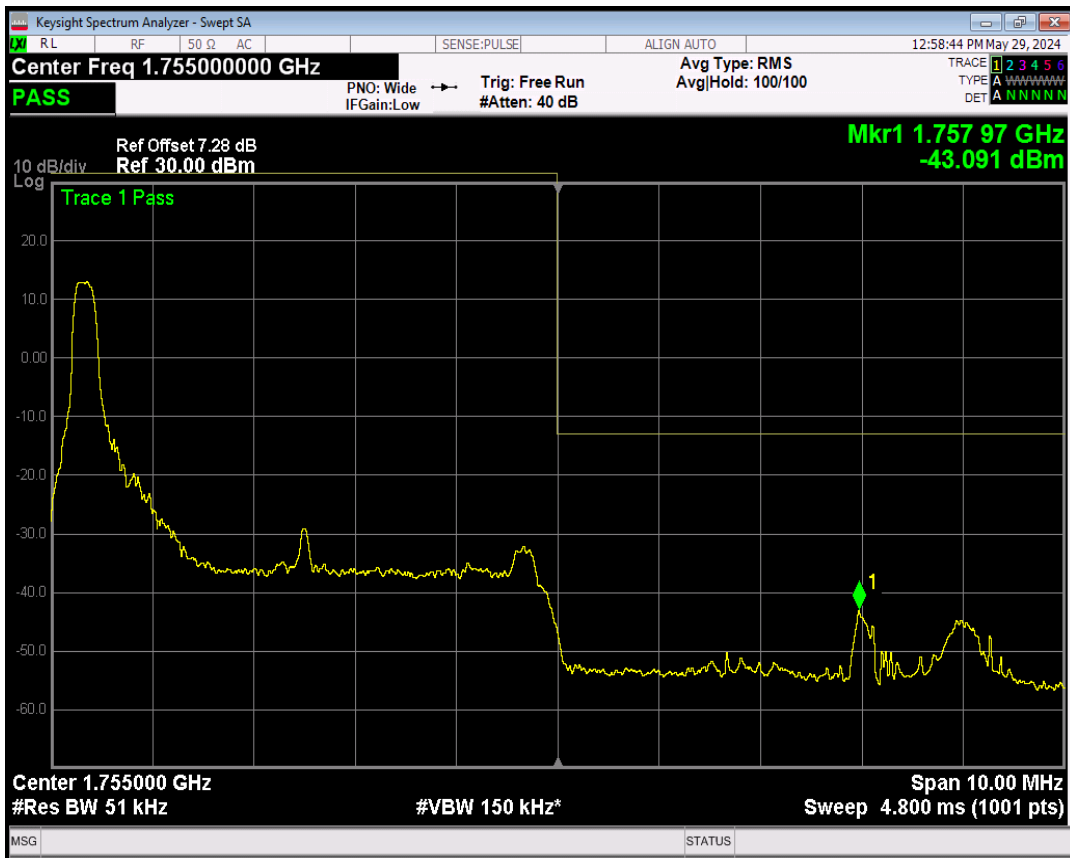

Band4 16QAM BW=5MHz Channel=20375 RB Size=1 Position=#0

Band4 16QAM BW=5MHz Channel=20375 RB Size=1 Position=#Max

Band4 16QAM BW=5MHz Channel=20375 RB Size=25 Position=#0

Band4 QPSK BW=10MHz Channel=20000 RB Size=1 Position=#0