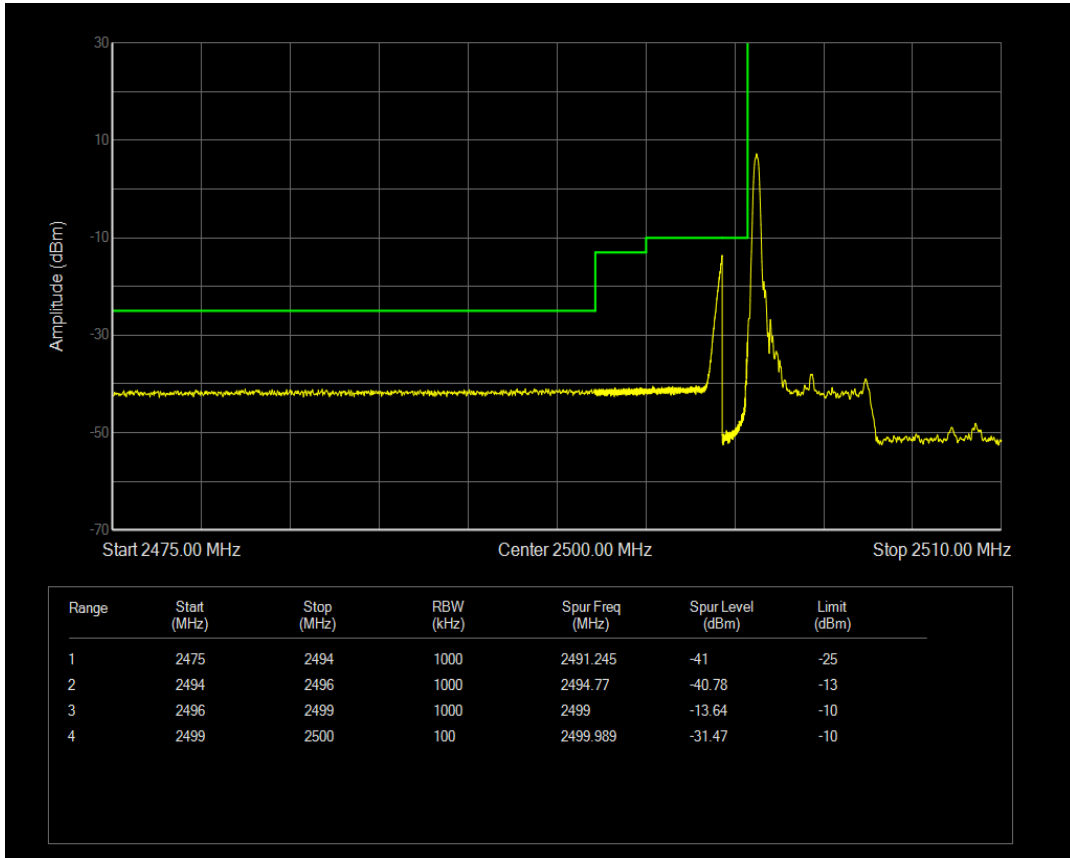

Band5 16QAM BW=10MHz Channel=20450 RB Size=50 Position=#0

Band5 QPSK BW=10MHz Channel=20600 RB Size=1 Position=#Max

Band5 QPSK BW=10MHz Channel=20600 RB Size=1 Position=#0

Band5 QPSK BW=10MHz Channel=20600 RB Size=50 Position=#0

Band5 16QAM BW=10MHz Channel=20600 RB Size=1 Position=#0

Band5 16QAM BW=10MHz Channel=20600 RB Size=1 Position=#Max

Band5 16QAM BW=10MHz Channel=20600 RB Size=50 Position=#0

Band7 QPSK BW=5MHz Channel=20775 RB Size=1 Position=#0

Band7 QPSK BW=5MHz Channel=20775 RB Size=1 Position=#Max

Band7 QPSK BW=5MHz Channel=20775 RB Size=25 Position=#0

Band7 16QAM BW=5MHz Channel=20775 RB Size=1 Position=#0

Band7 16QAM BW=5MHz Channel=20775 RB Size=1 Position=#Max