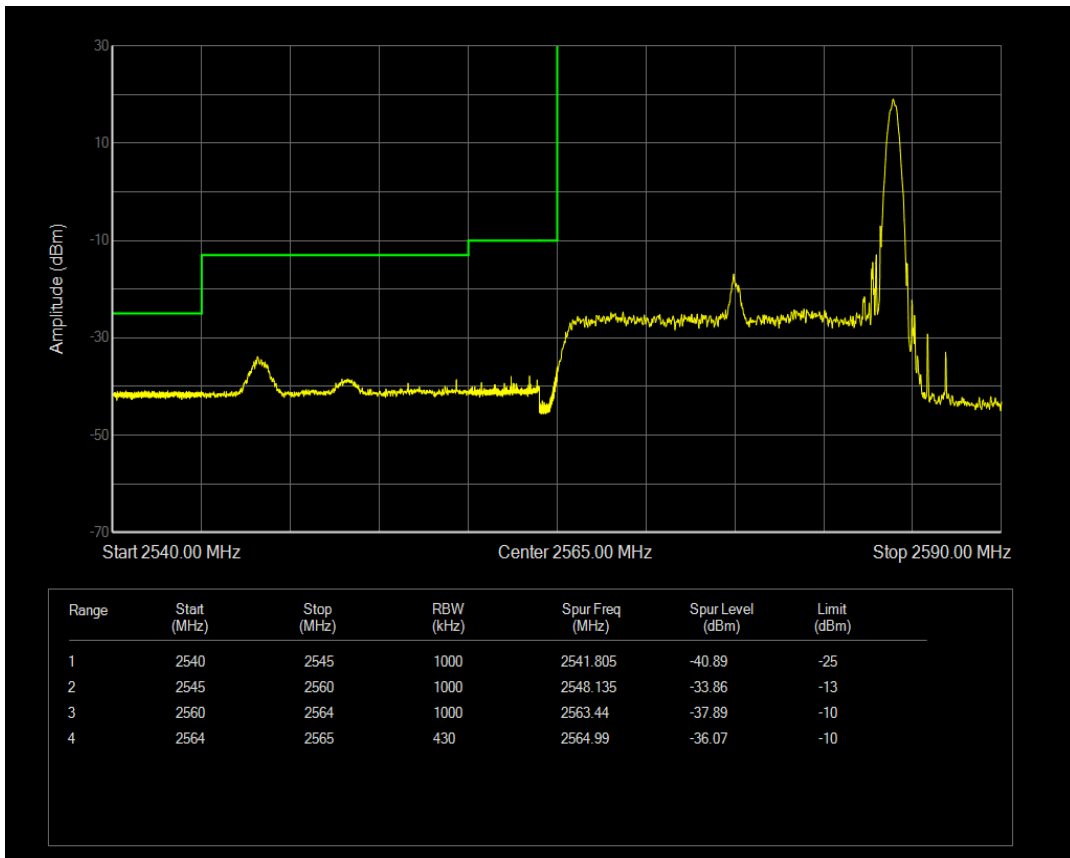

Band41 QPSK BW=20MHz Channel=40440 RB Size=1 Position=#Max

Band41 QPSK BW=20MHz Channel=40440 RB Size=100 Position=#0