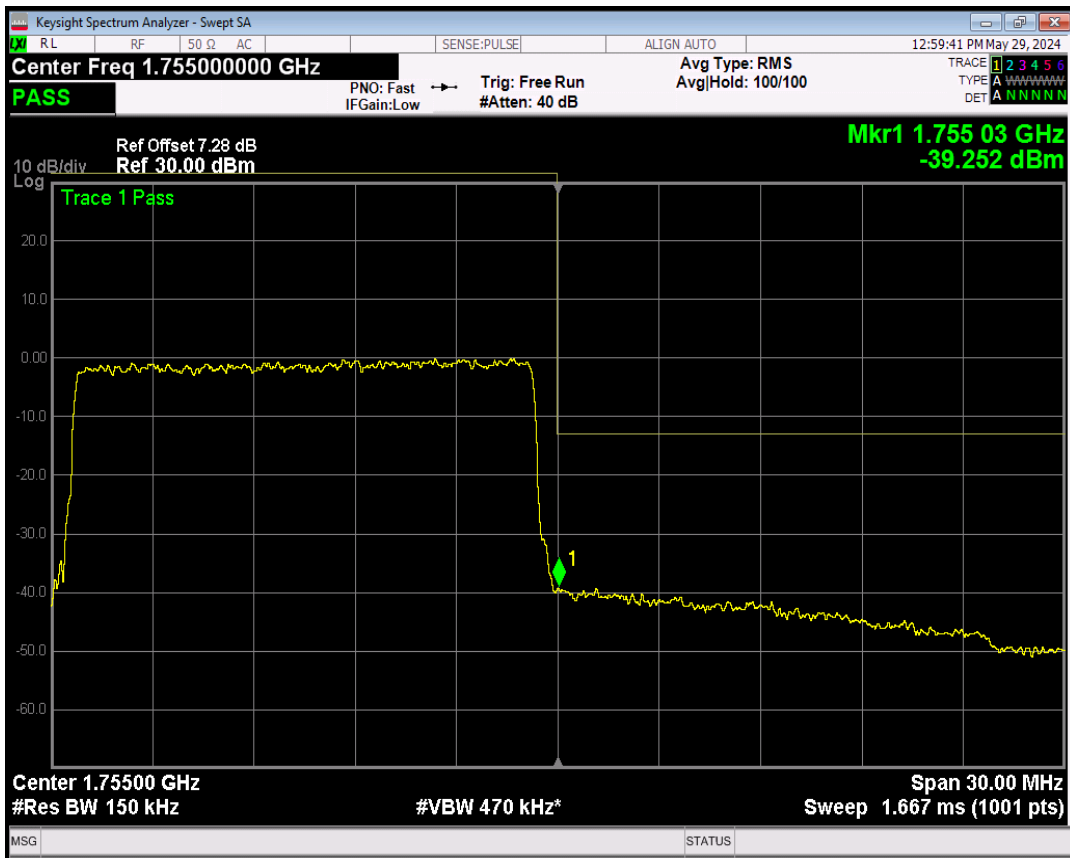

Band4 QPSK BW=15MHz Channel=20325 RB Size=75 Position=#0

Band4 QPSK BW=15MHz Channel=20325 RB Size=1 Position=#Max