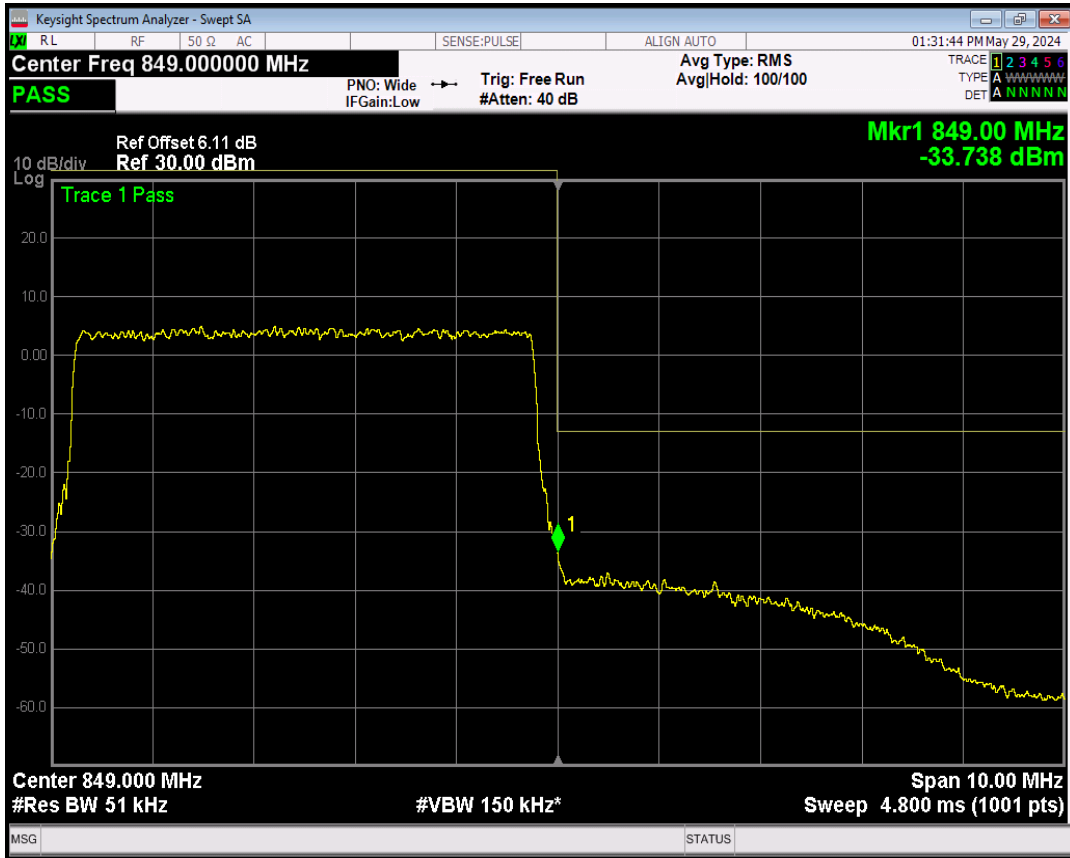

Band5 16QAM BW=5MHz Channel=20425 RB Size=25 Position=#0

Band5 QPSK BW=5MHz Channel=20625 RB Size=1 Position=#0

Band5 QPSK BW=5MHz Channel=20625 RB Size=1 Position=#Max

Band5 QPSK BW=5MHz Channel=20625 RB Size=25 Position=#0