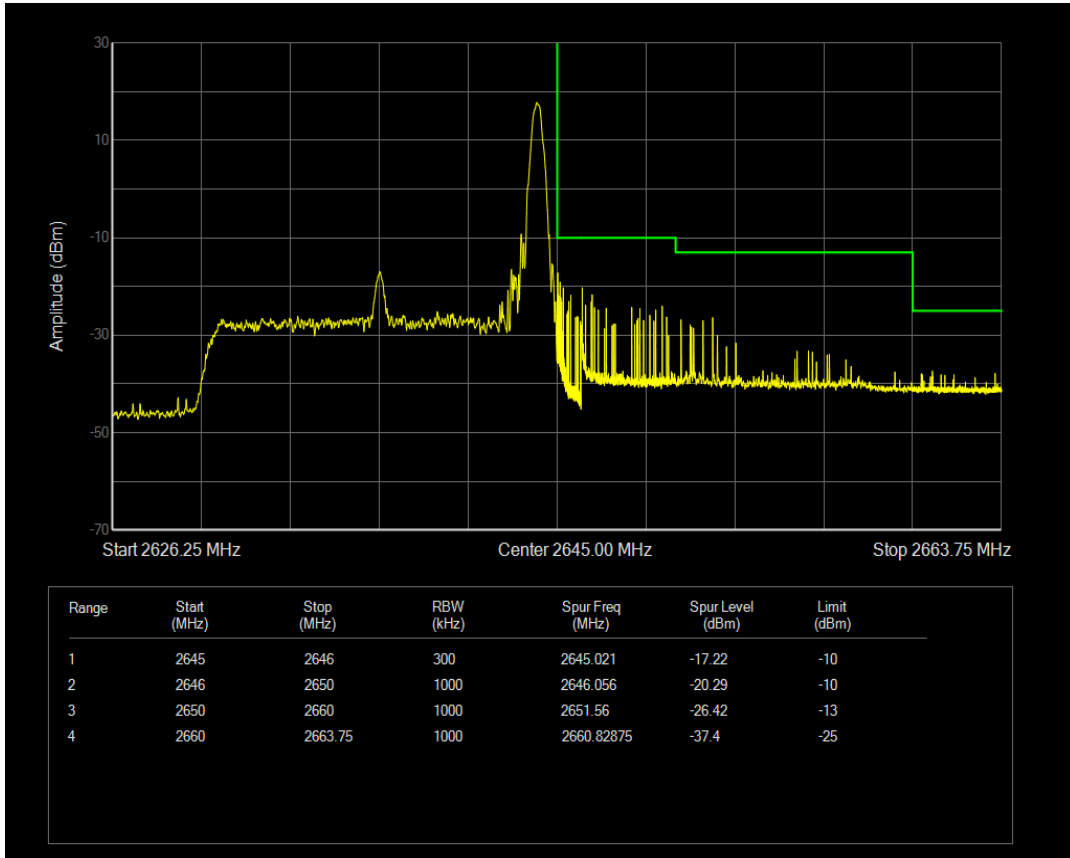

Band41 16QAM BW=15MHz Channel=41065 RB Size=1 Position=#Max

Band41 16QAM BW=15MHz Channel=41065 RB Size=75 Position=#0