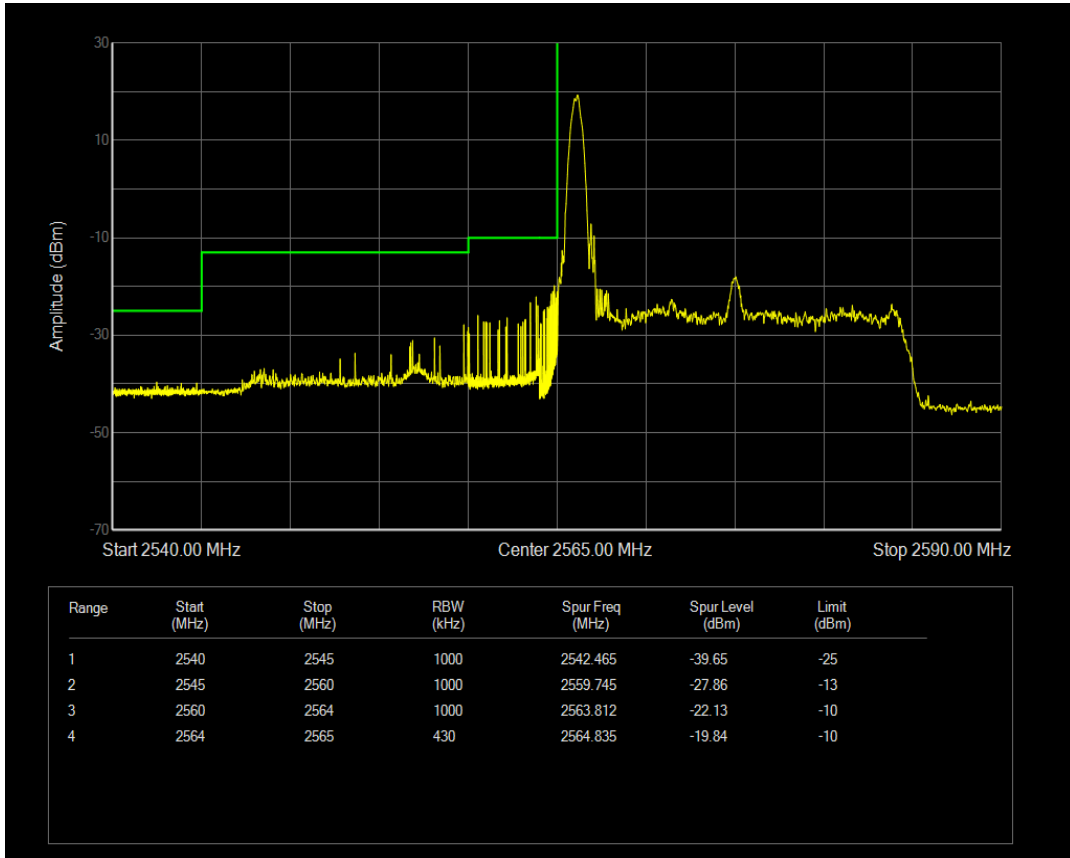

Band41 16QAM BW=15MHz Channel=41065 RB Size=1 Position=#0

Band41 16QAM BW=15MHz Channel=41065 RB Size=1 Position=#Max

Band41 16QAM BW=15MHz Channel=41065 RB Size=75 Position=#0

Band41 QPSK BW=20MHz Channel=40440 RB Size=1 Position=#0