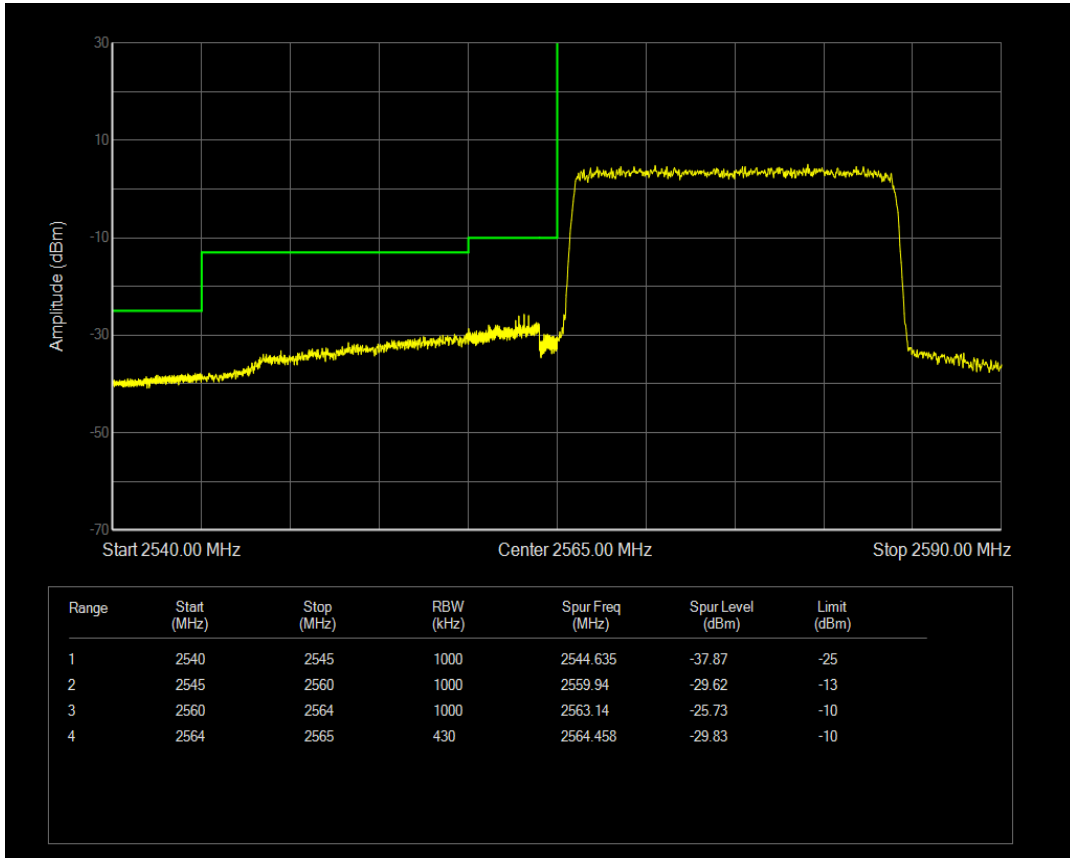

Band41 QPSK BW=20MHz Channel=40440 RB Size=100 Position=#0

Band41 16QAM BW=20MHz Channel=40440 RB Size=1 Position=#0