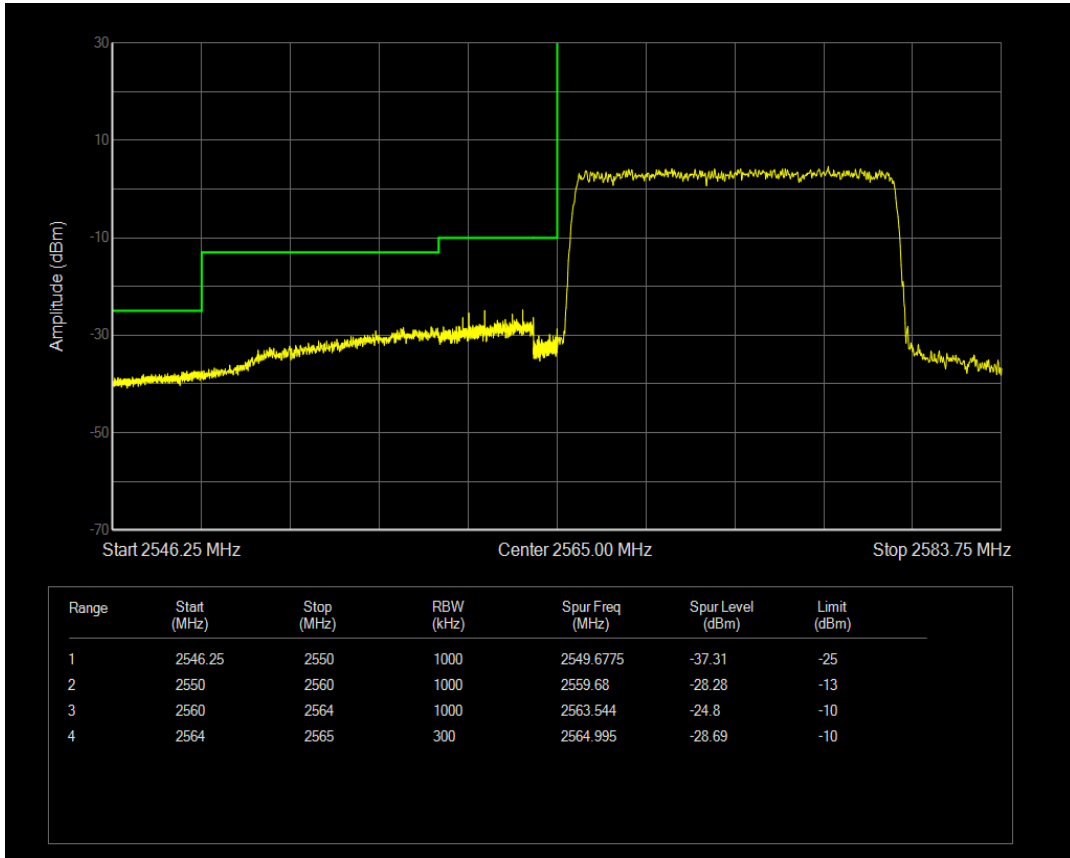

Band41 QPSK BW=15MHz Channel=40415 RB Size=75 Position=#0

Band41 16QAM BW=15MHz Channel=40415 RB Size=1 Position=#0