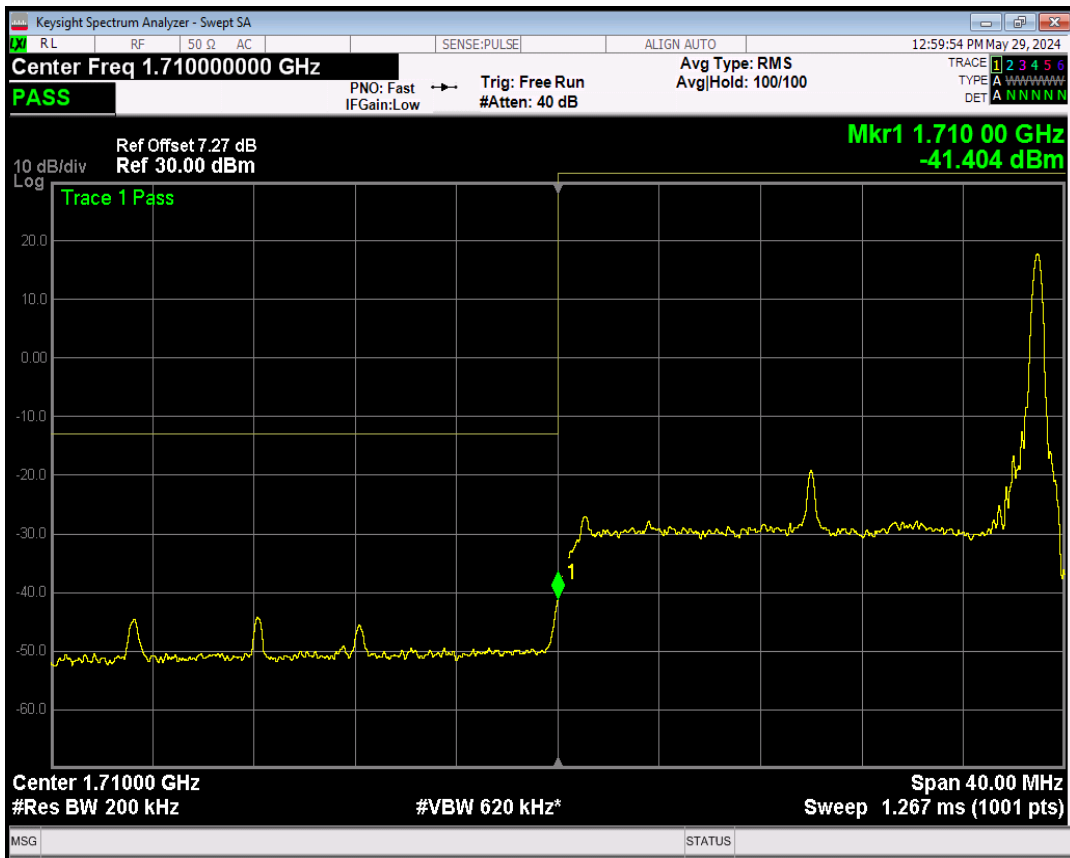

Band4 QPSK BW=20MHz Channel=20050 RB Size=1 Position=#Max

Band4 QPSK BW=20MHz Channel=20050 RB Size=100 Position=#0