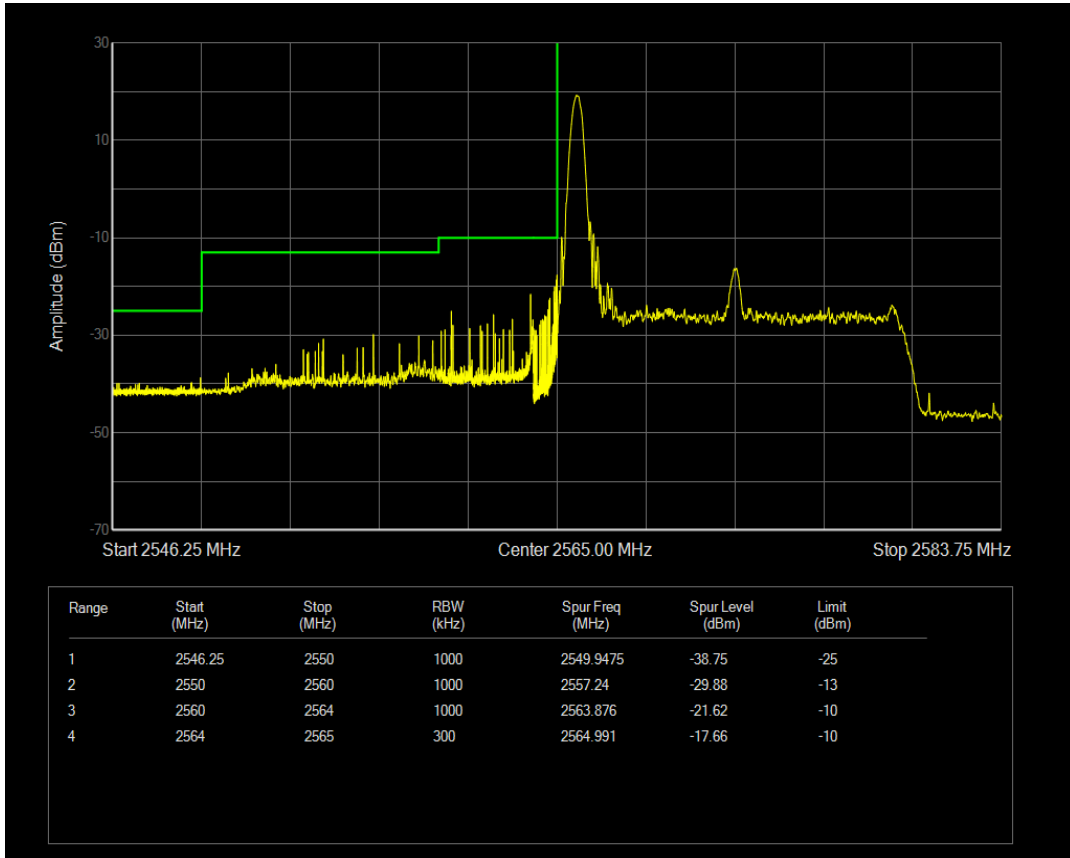

Band41 16QAM BW=10MHz Channel=41090 RB Size=1 Position=#0

Band41 16QAM BW=10MHz Channel=41090 RB Size=1 Position=#Max

Band41 16QAM BW=10MHz Channel=41090 RB Size=50 Position=#0

Band41 QPSK BW=15MHz Channel=40415 RB Size=1 Position=#0