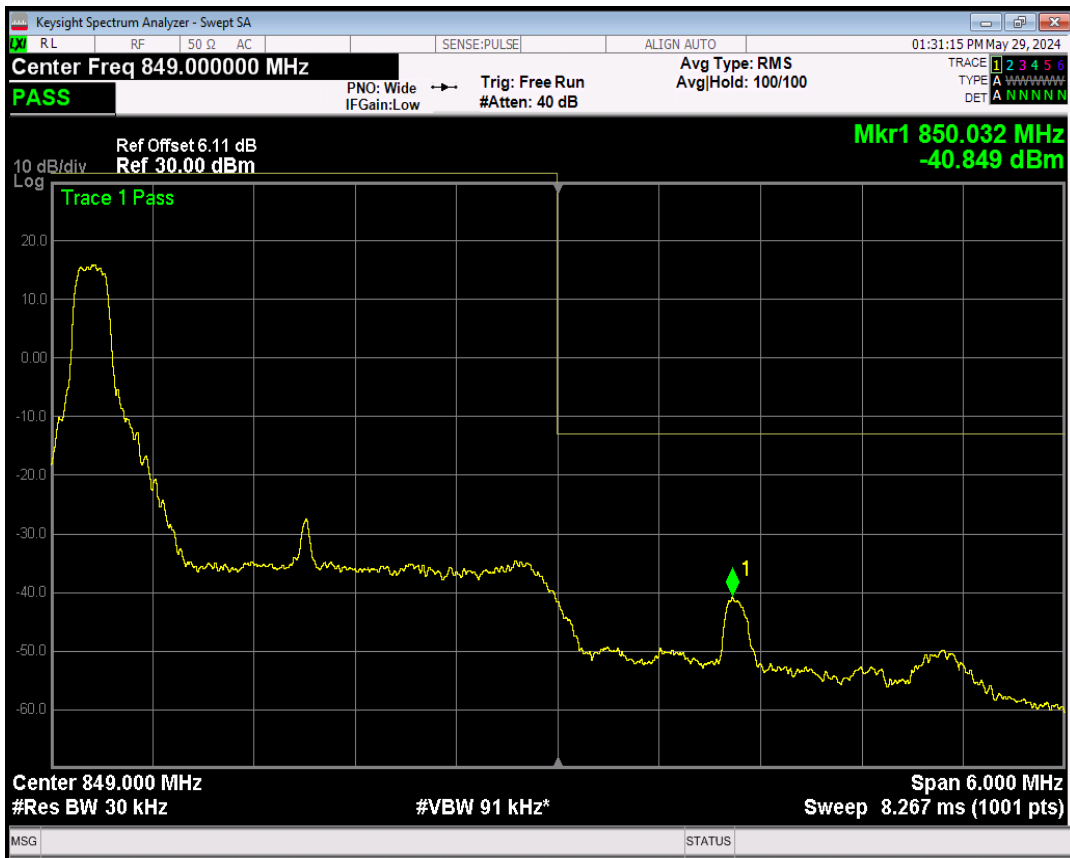

Band5 16QAM BW=3MHz Channel=20635 RB Size=1 Position=#0

Band5 16QAM BW=3MHz Channel=20635 RB Size=1 Position=#Max