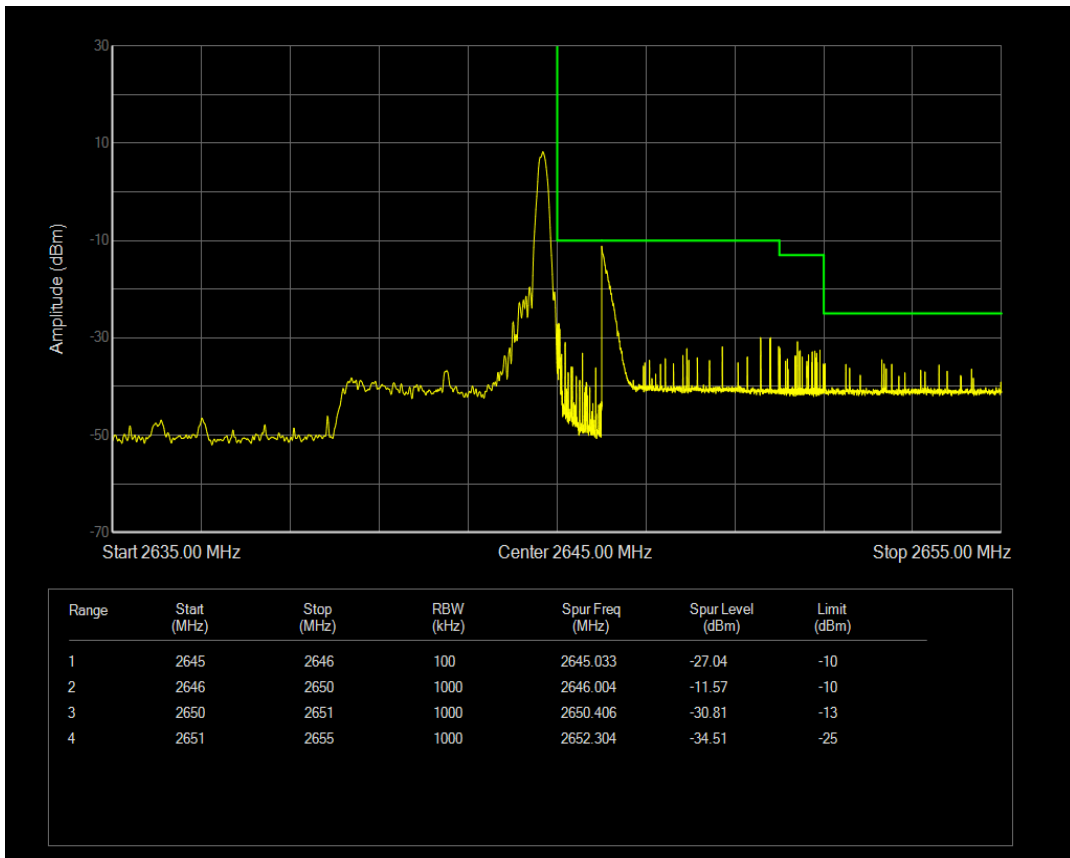

Band41 QPSK BW=5MHz Channel=41115 RB Size=1 Position=#Max

Band41 QPSK BW=5MHz Channel=41115 RB Size=25 Position=#0