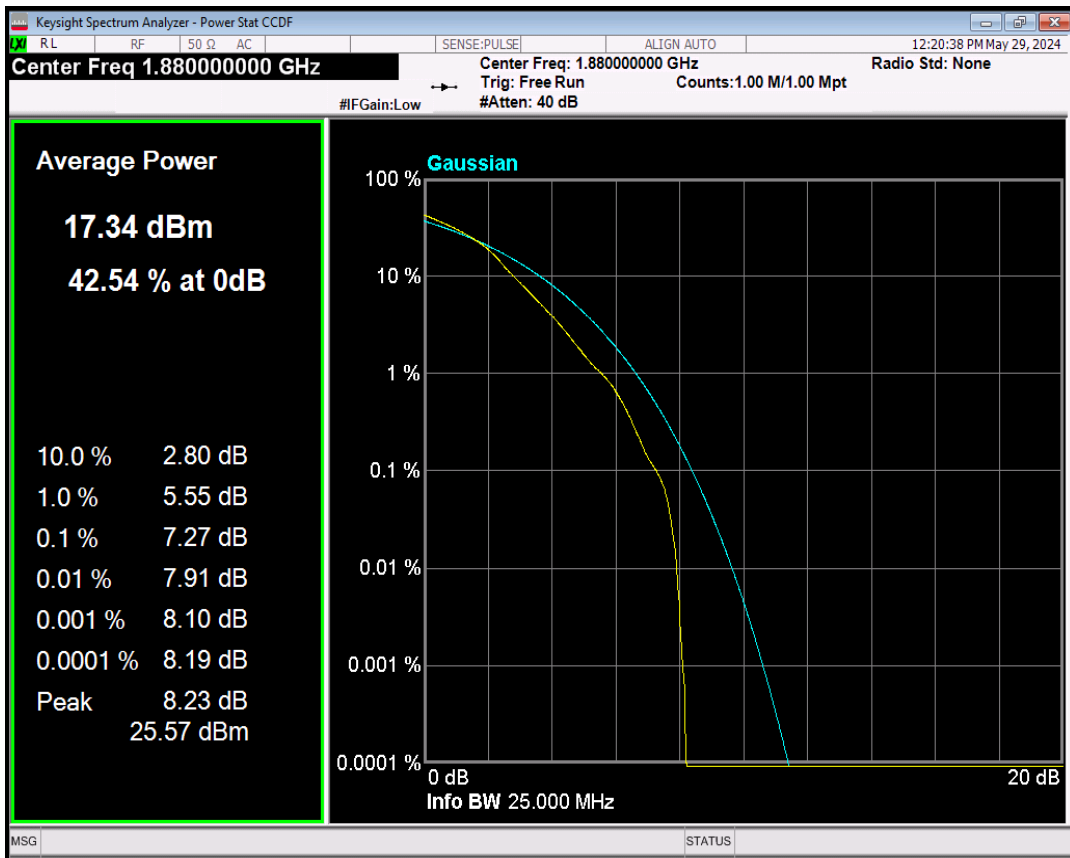

Band26(814-824) QPSK BW=1.4MHz Channel=26740 RB Size=1 Position=#0