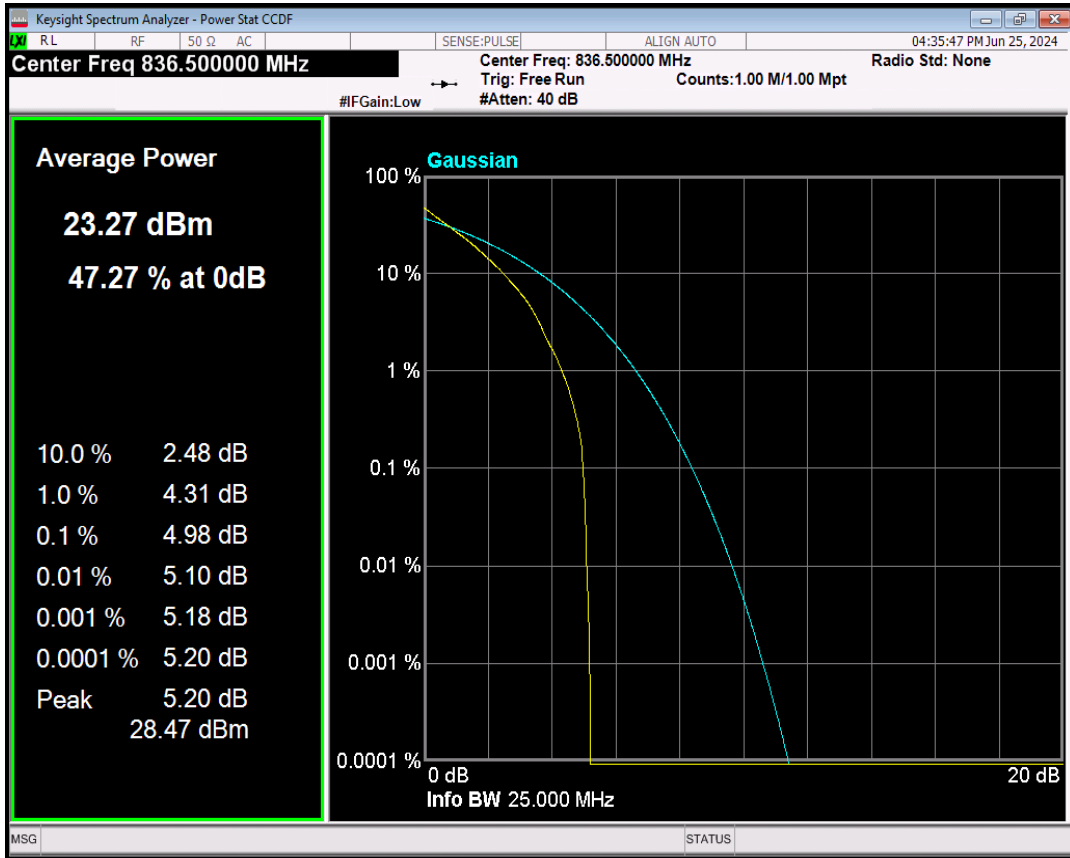

Band26(824-849) 16QAM BW=10MHz Channel=26915 RB Size=1 Position=#0