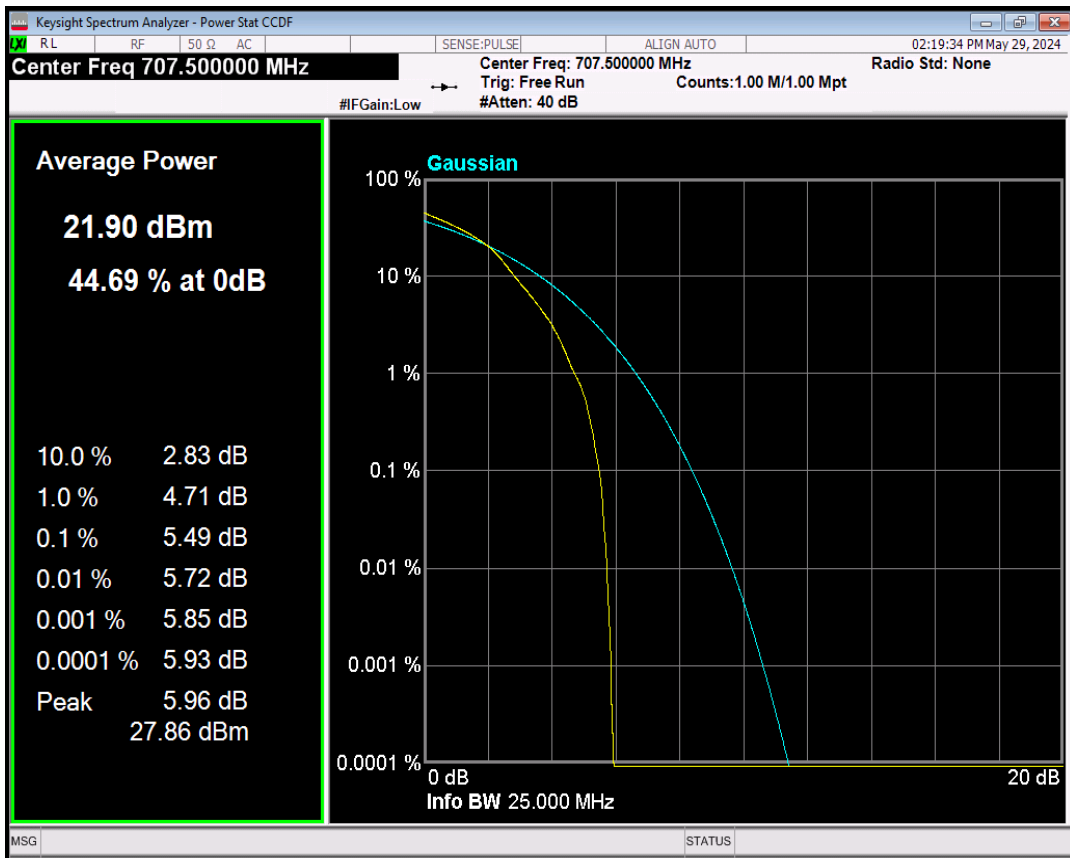

Band12 QPSK BW=10MHz Channel=23095 RB Size=1 Position=#0