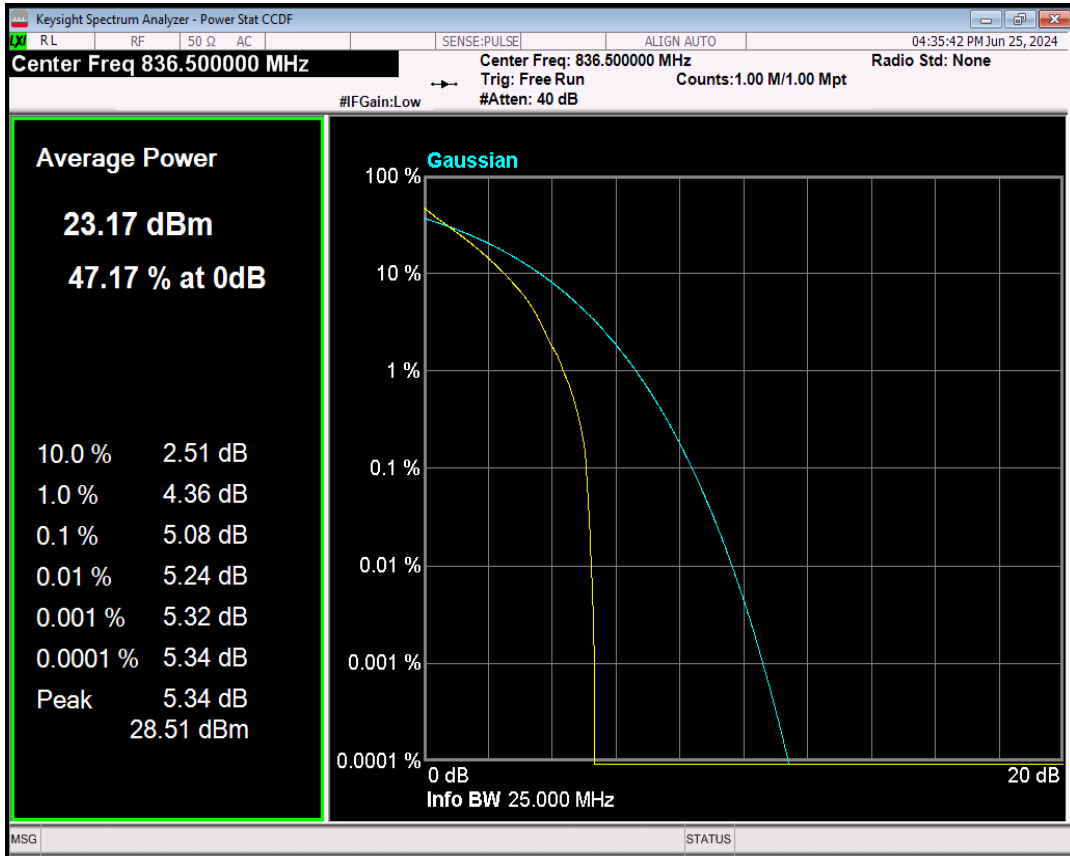

Band26(824-849) 16QAM BW=5MHz Channel=26915 RB Size=1 Position=#0