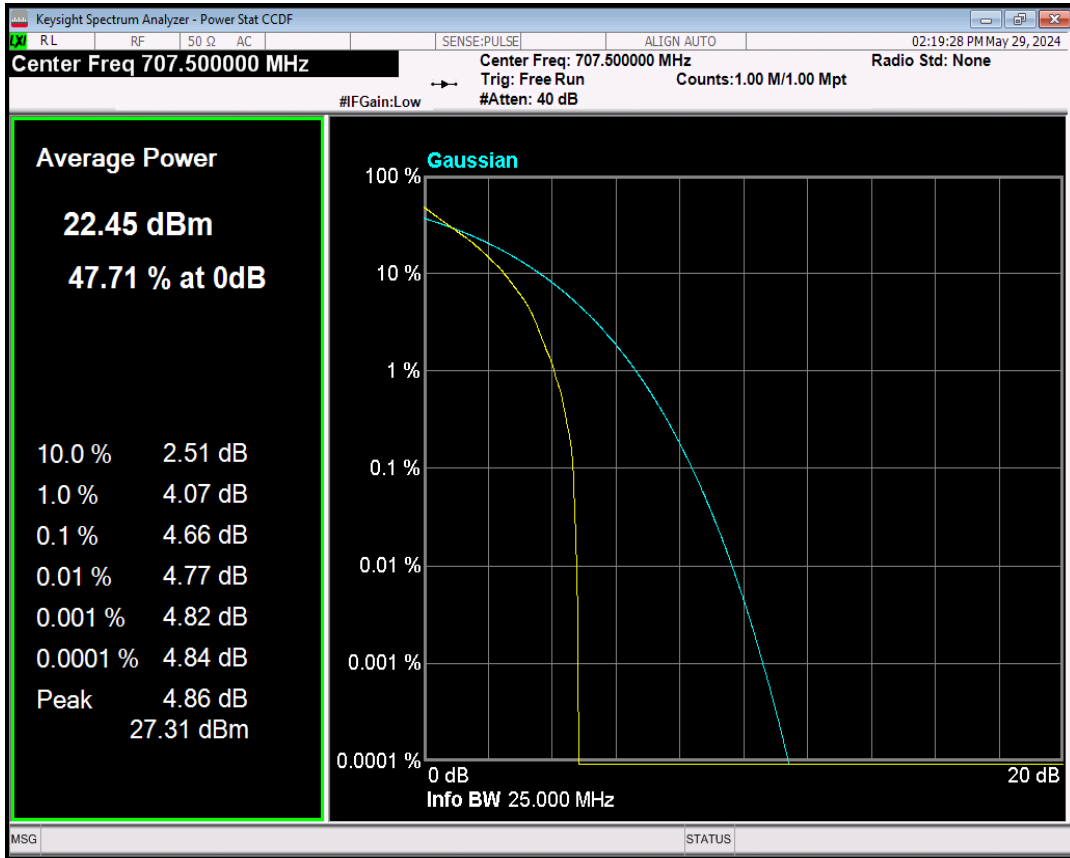

Band12 16QAM BW=3MHz Channel=23095 RB Size=1 Position=#0