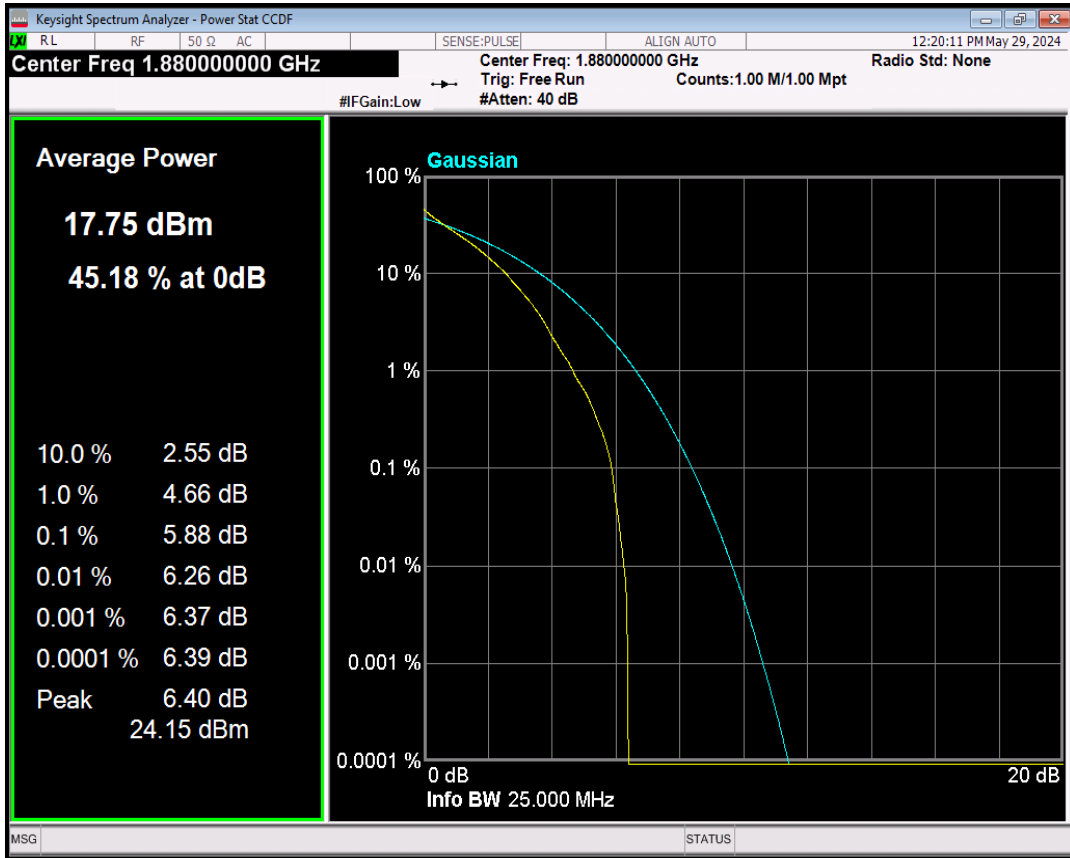

Band2 16QAM BW=1.4MHz Channel=18900 RB Size=1 Position=#0