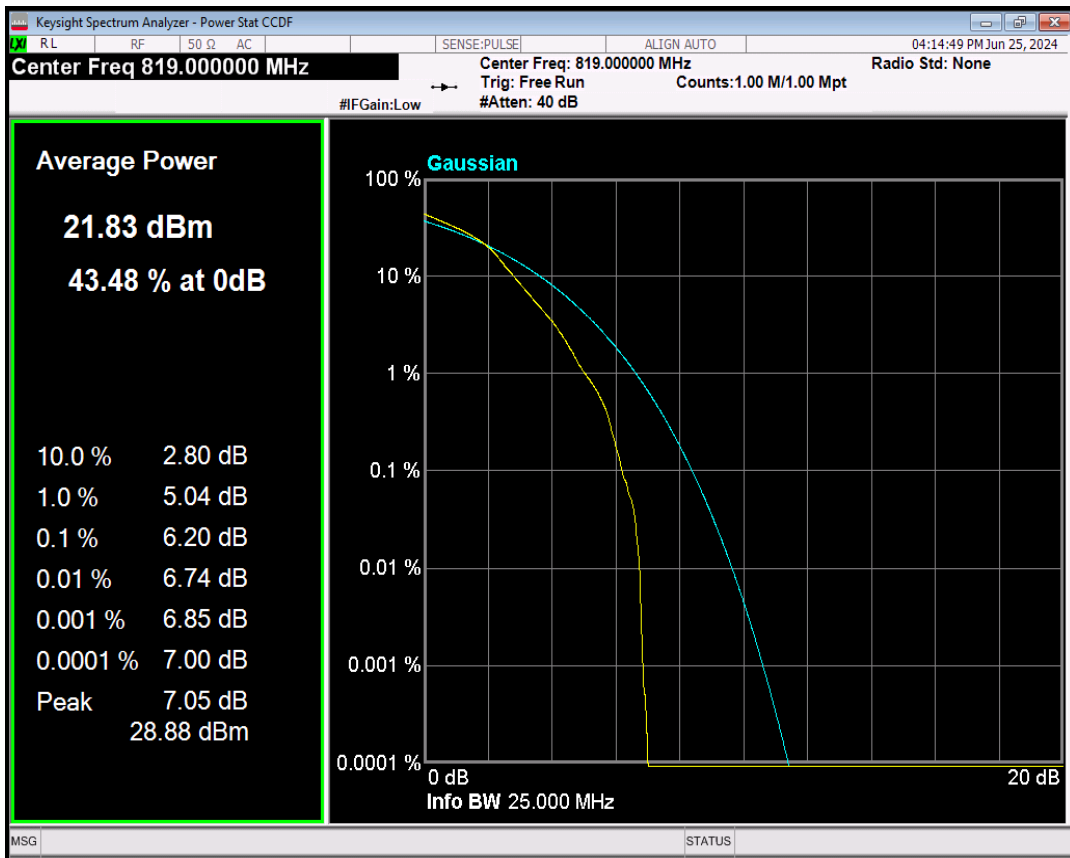

Band26(814-824) QPSK BW=5MHz Channel=26740 RB Size=1 Position=#0