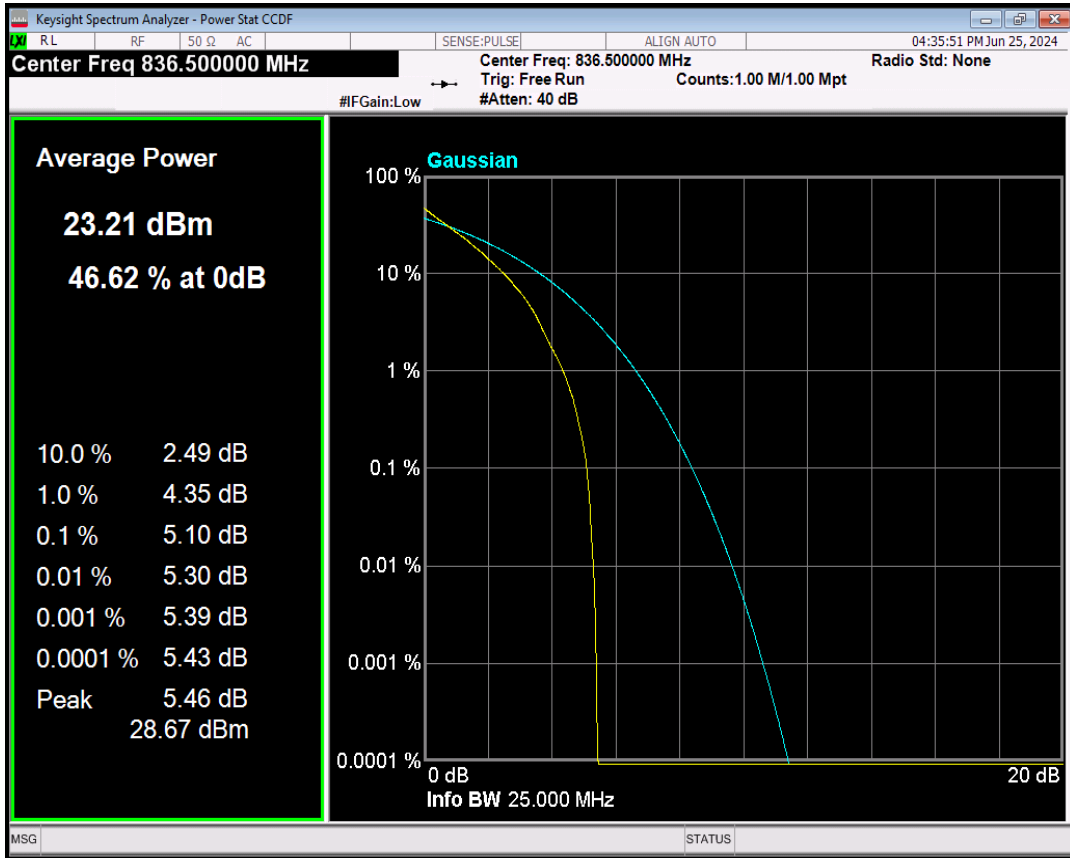

Band26(824-849) 16QAM BW=15MHz Channel=26915 RB Size=1 Position=#0