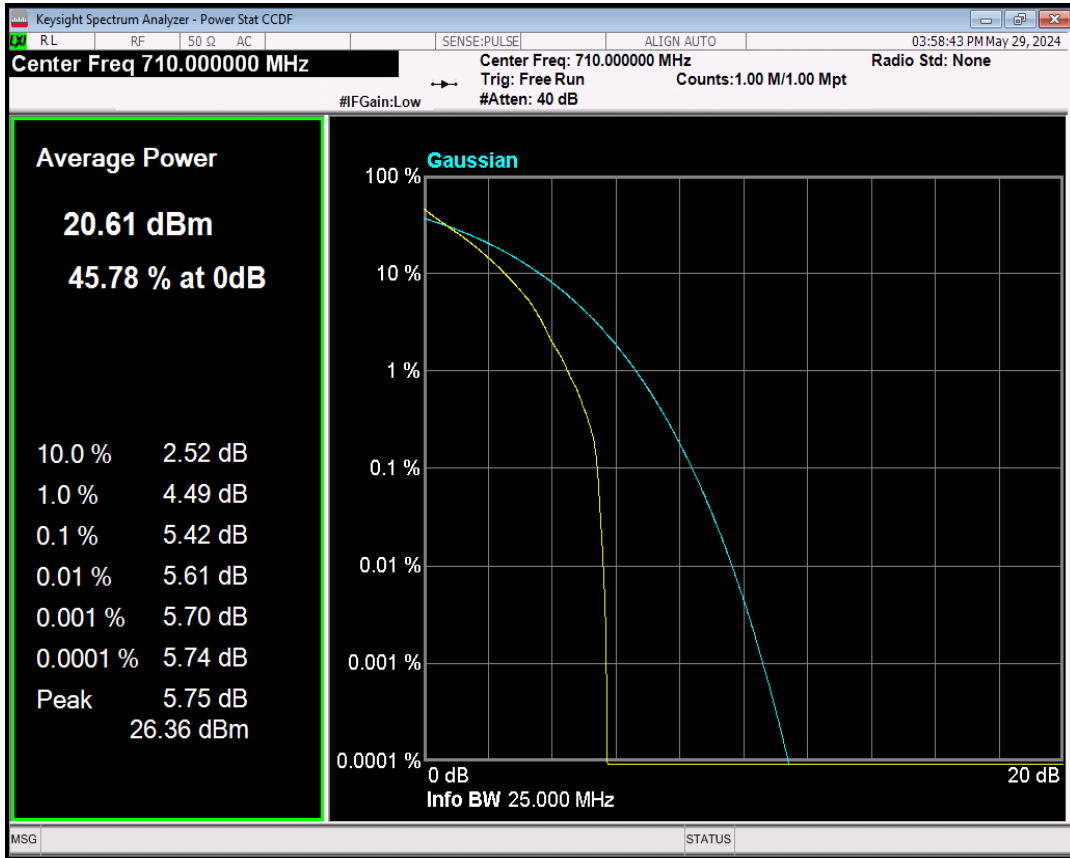

Band17 16QAM BW=10MHz Channel=23790 RB Size=1 Position=#0