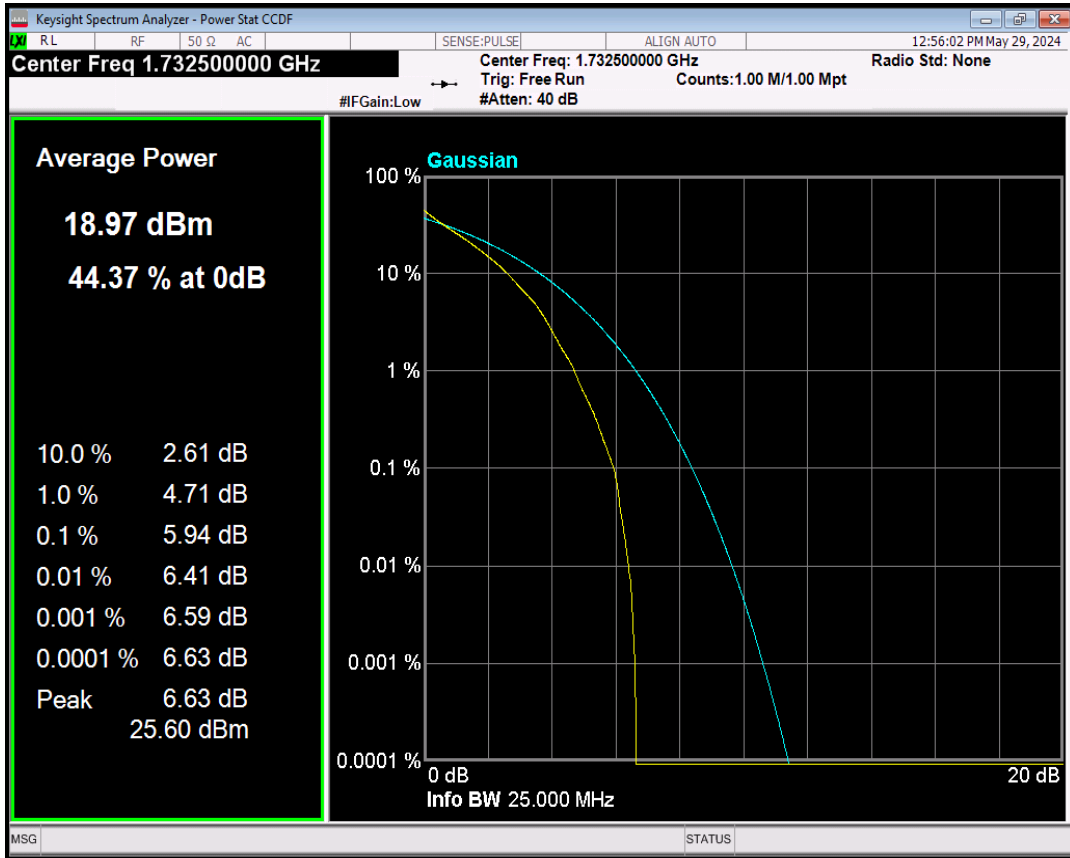

Band4 16QAM BW=5MHz Channel=20175 RB Size=1 Position=#0