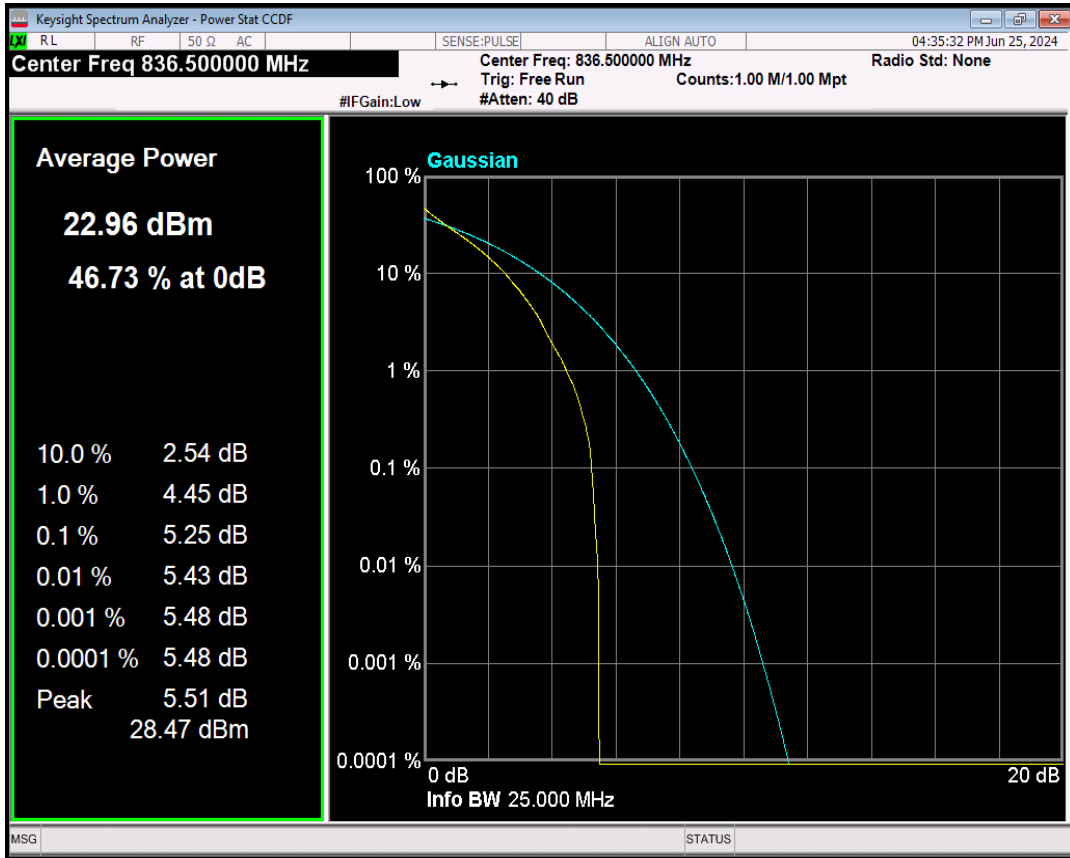

Band26(824-849) 16QAM BW=1.4MHz Channel=26915 RB Size=1 Position=#0