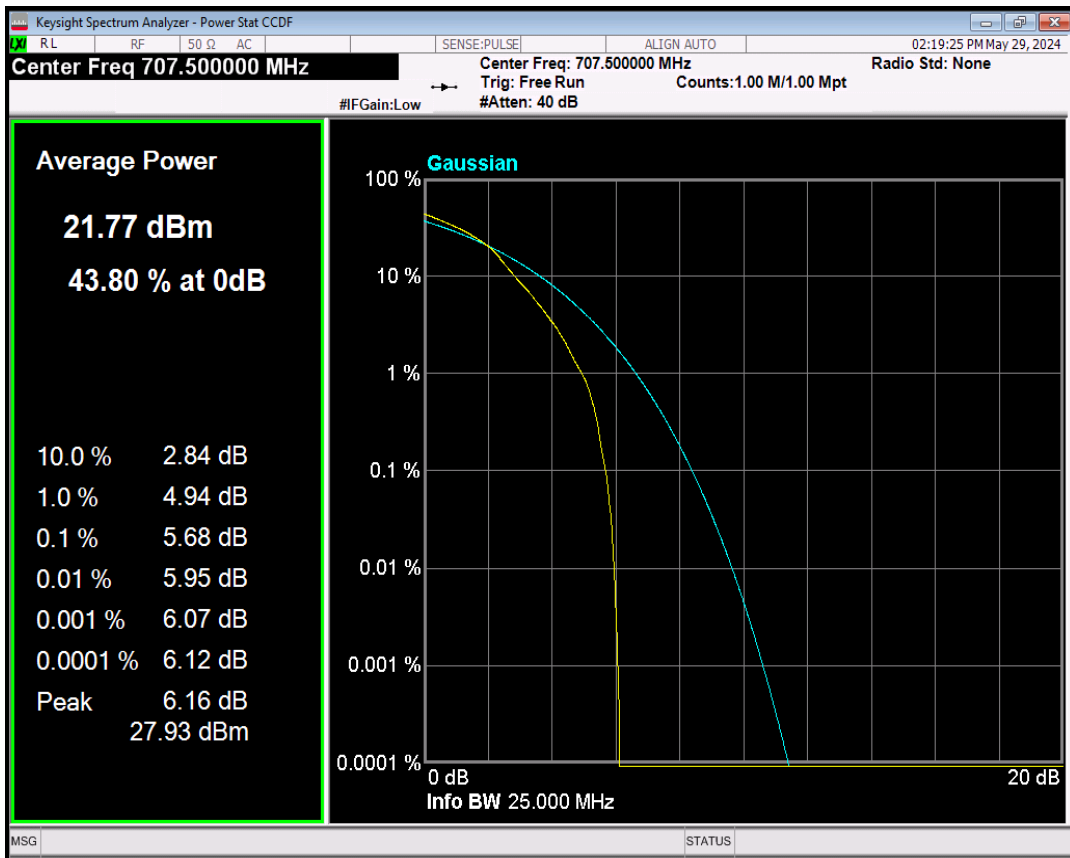

Band12 QPSK BW=3MHz Channel=23095 RB Size=1 Position=#0