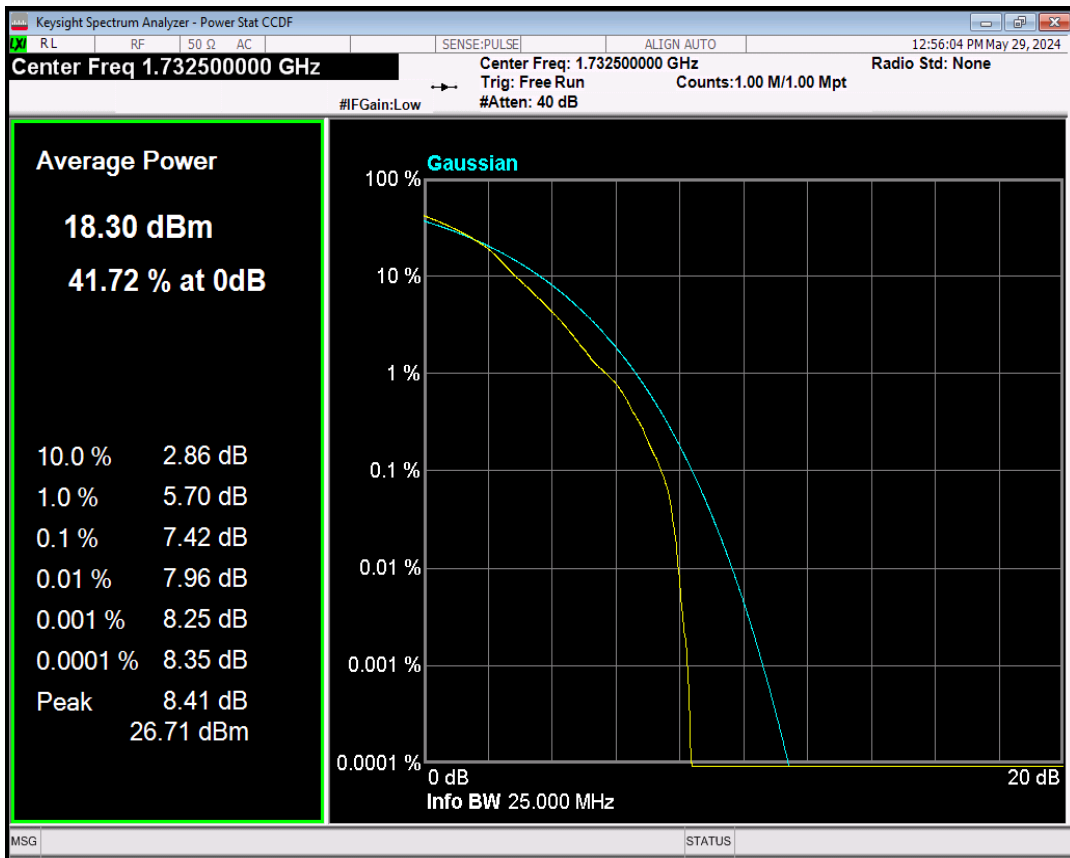

Band4 QPSK BW=10MHz Channel=20175 RB Size=1 Position=#0