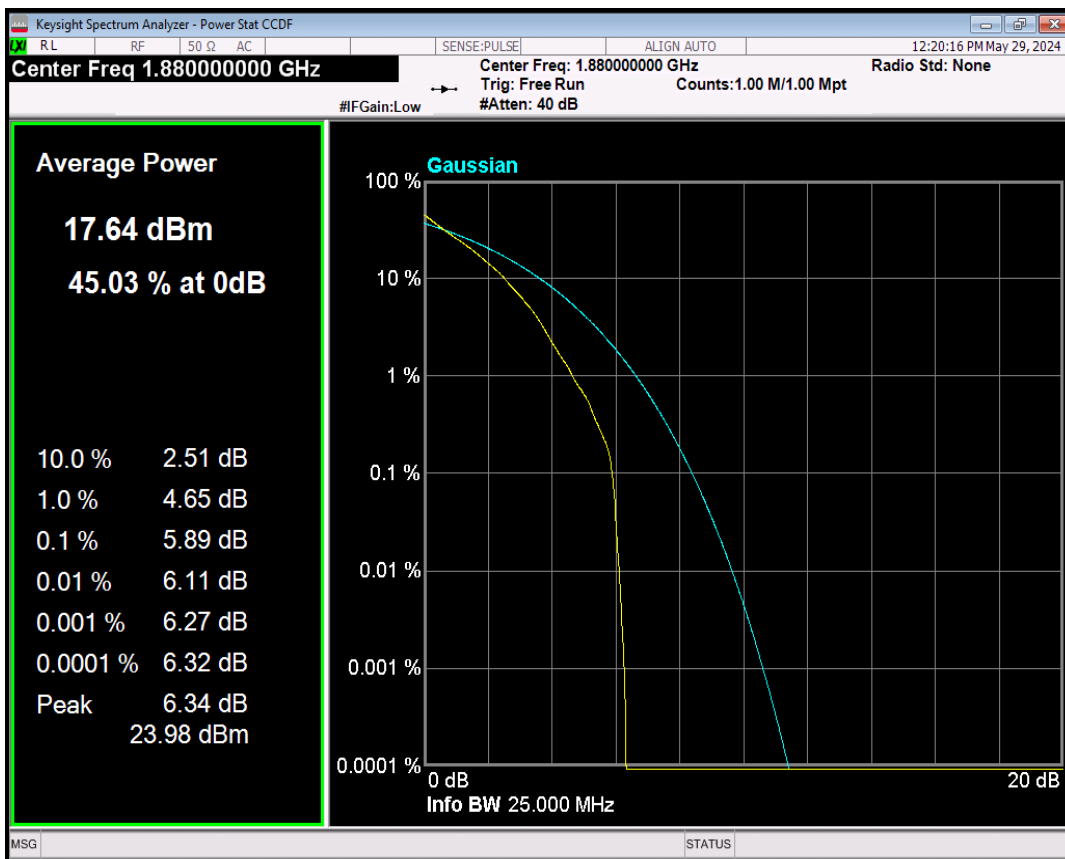

Band2 16QAM BW=3MHz Channel=18900 RB Size=1 Position=#0