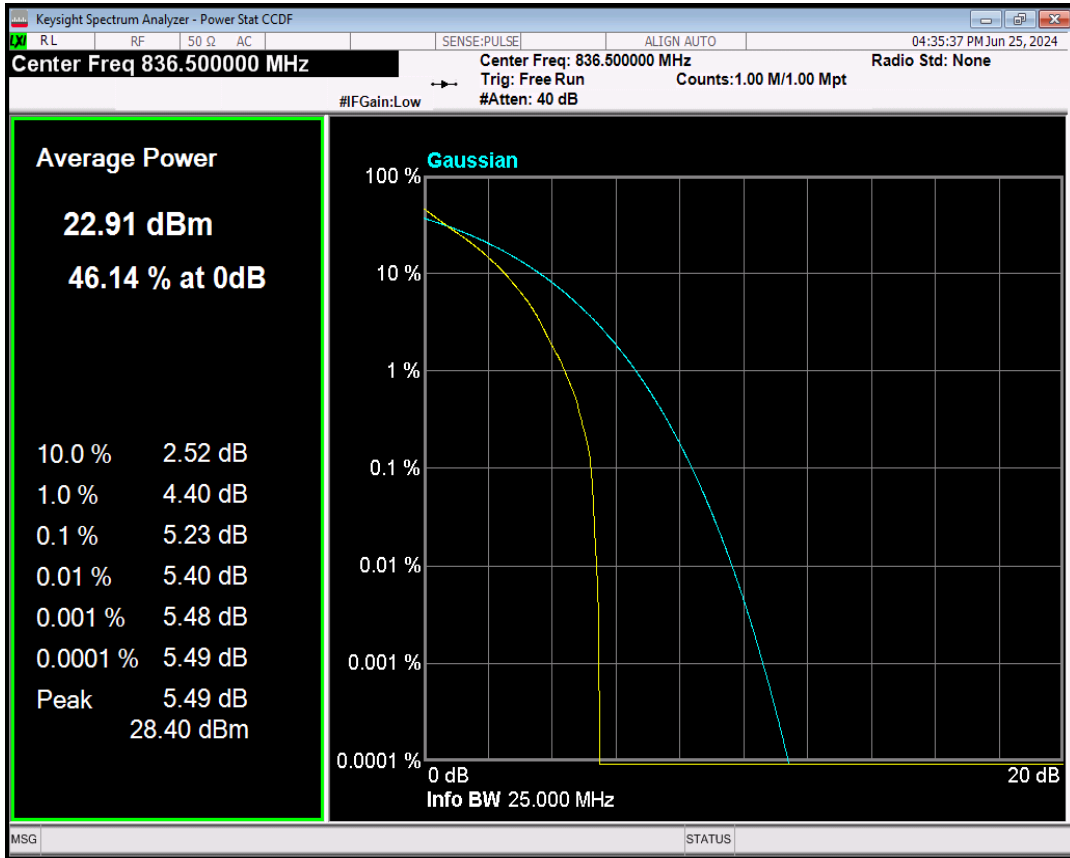

Band26(824-849) 16QAM BW=3MHz Channel=26915 RB Size=1 Position=#0