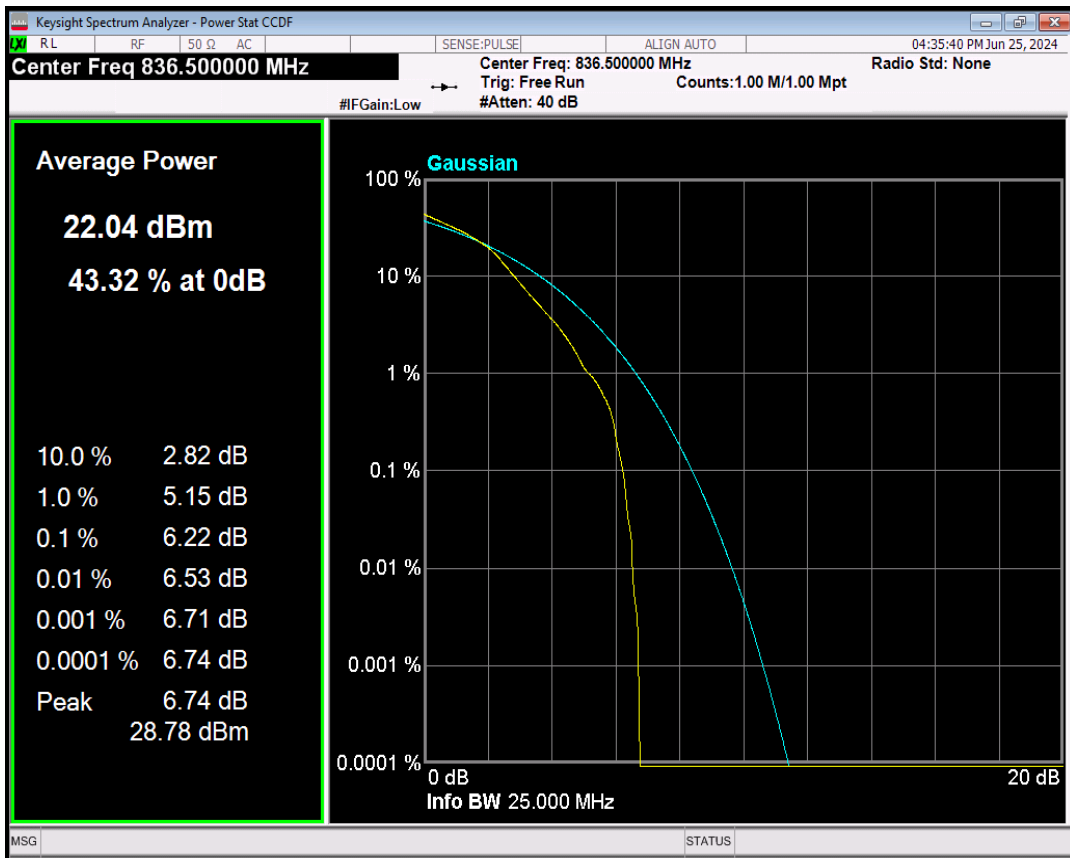

Band26(824-849) QPSK BW=5MHz Channel=26915 RB Size=1 Position=#0