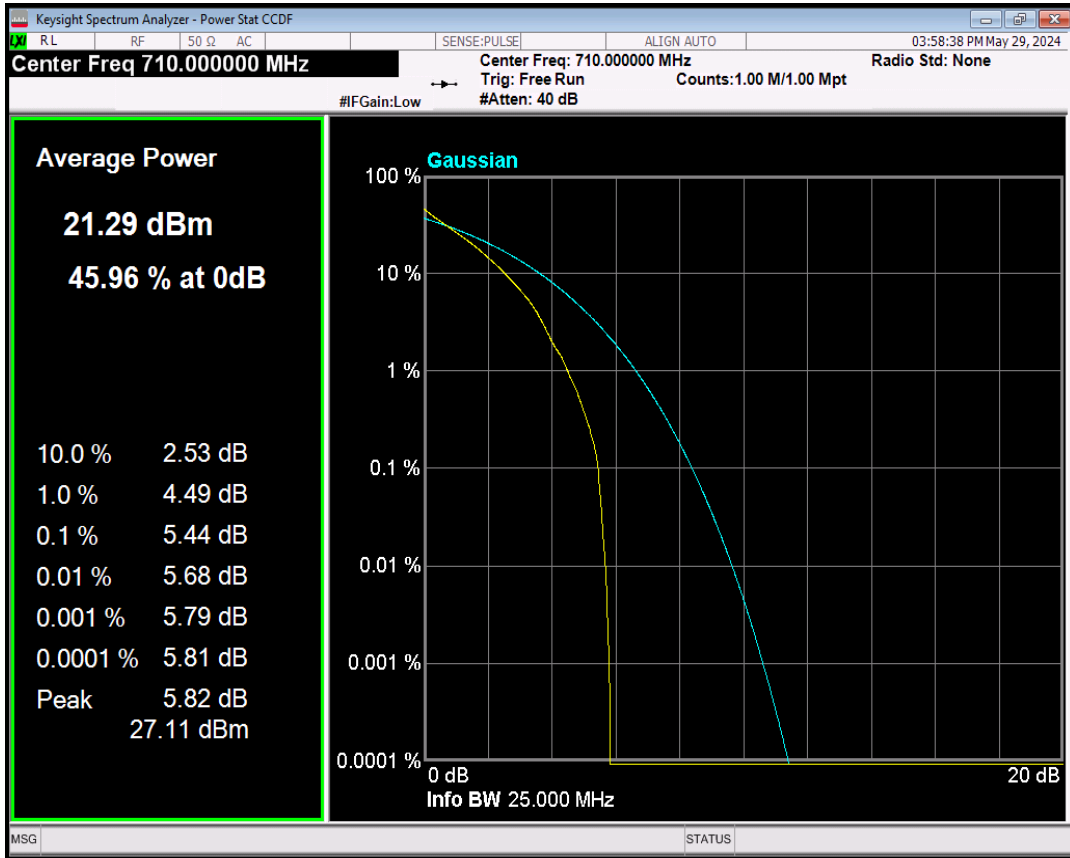

Band17 16QAM BW=5MHz Channel=23790 RB Size=1 Position=#0