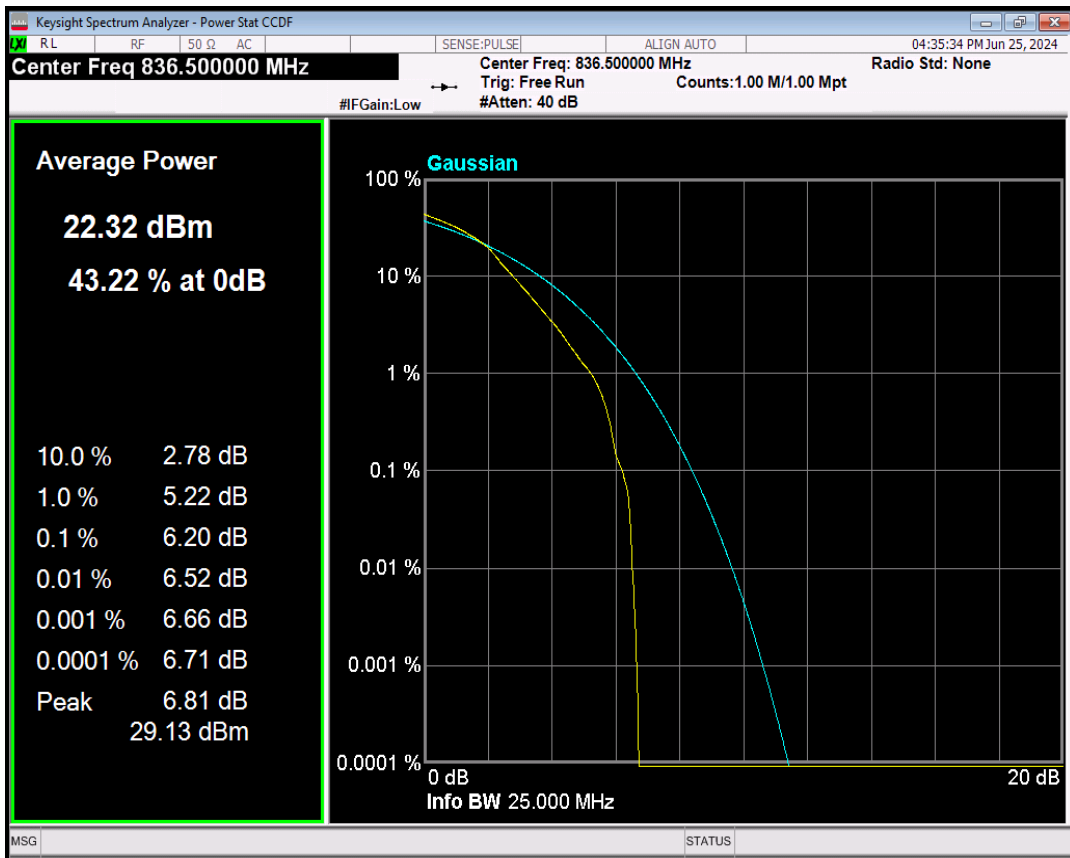

Band26(814-824) QPSK BW=10MHz Channel=26740 RB Size=1 Position=#0

Band26(814-824) 16QAM BW=10MHz Channel=26740 RB Size=1 Position=#0

Band26(824-849) QPSK BW=1.4MHz Channel=26915 RB Size=1 Position=#0

Band26(824-849) 16QAM BW=1.4MHz Channel=26915 RB Size=1 Position=#0