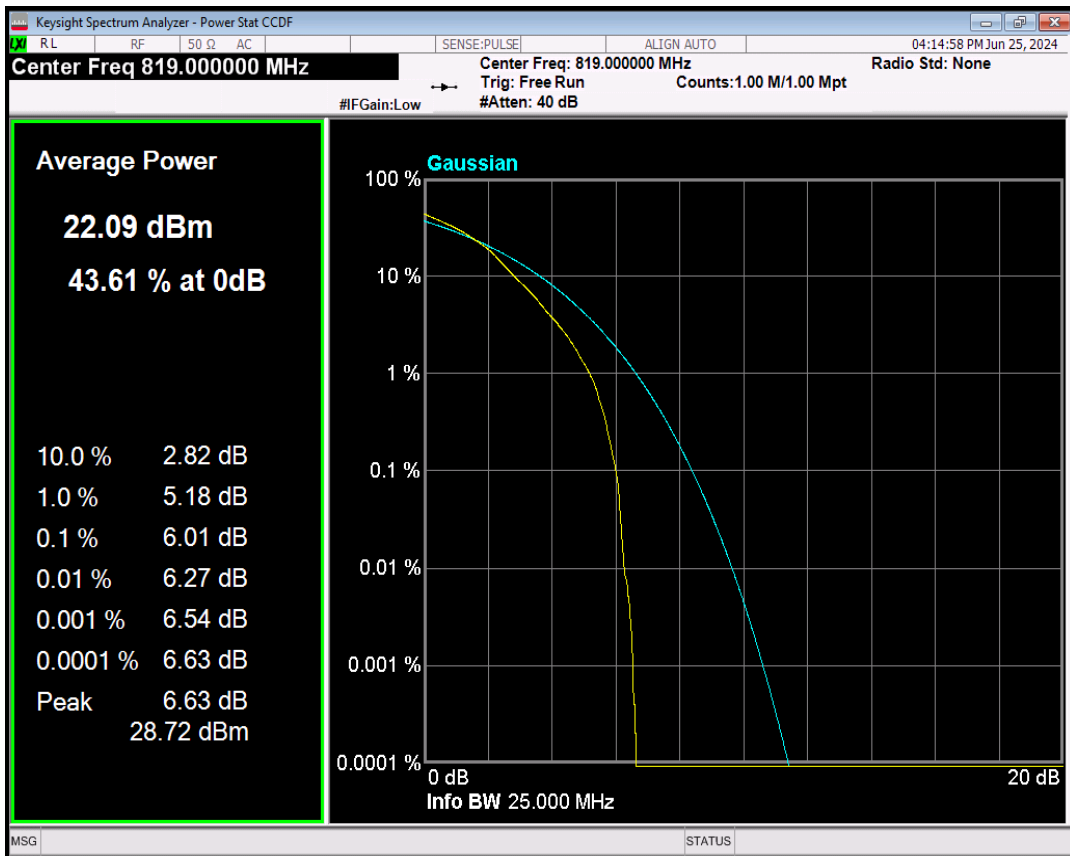

Band26(824-849) QPSK BW=1.4MHz Channel=26915 RB Size=1 Position=#0