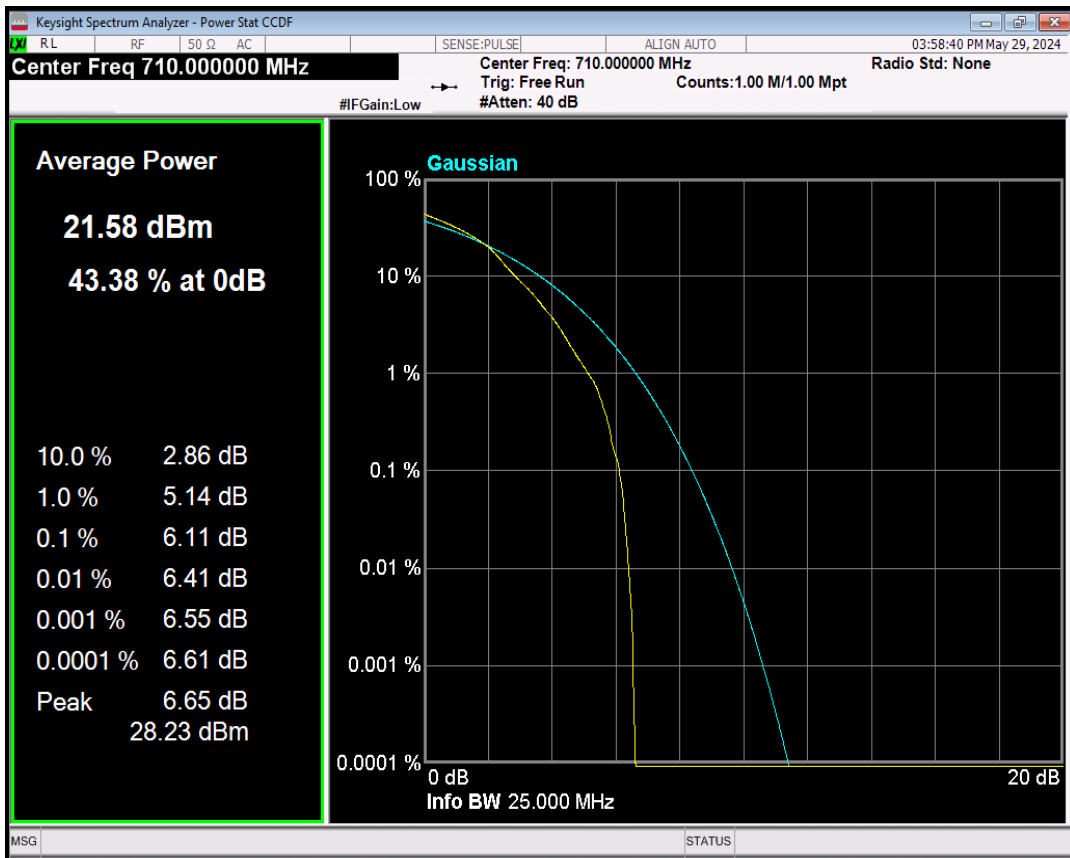

Band17 QPSK BW=10MHz Channel=23790 RB Size=1 Position=#0