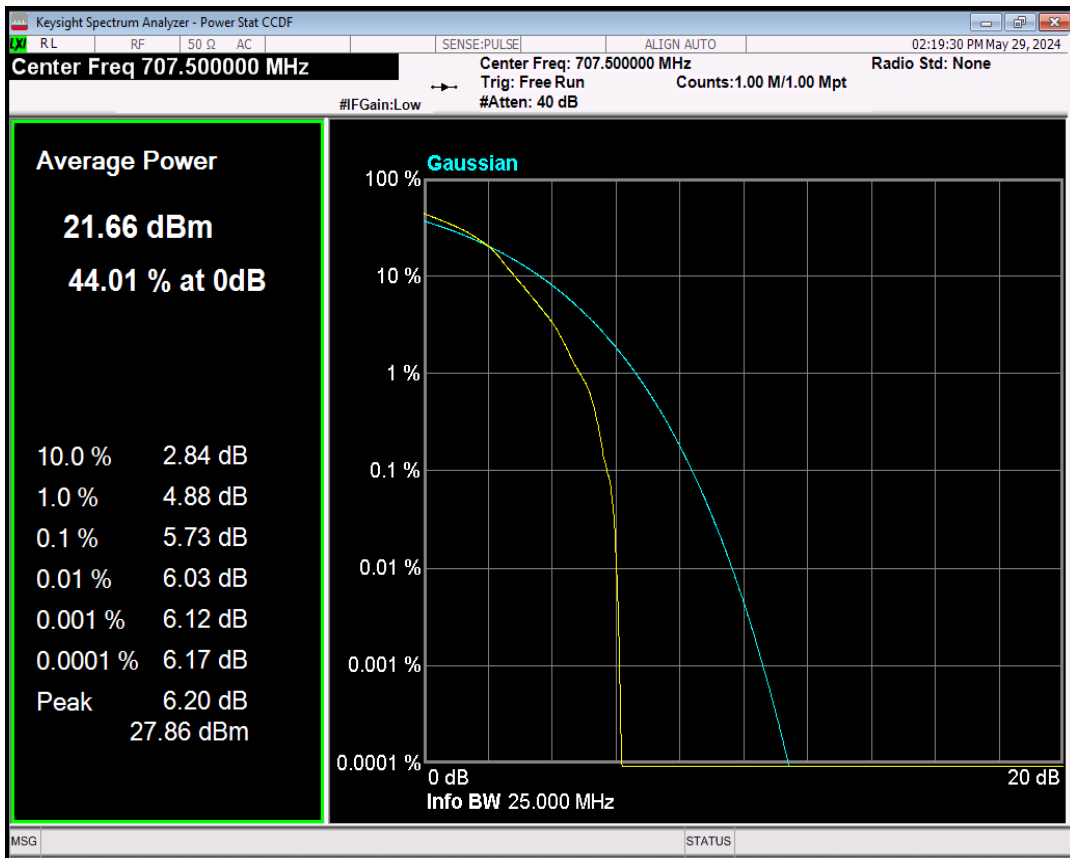

Band12 QPSK BW=1.4MHz Channel=23095 RB Size=1 Position=#0

Band12 16QAM BW=1.4MHz Channel=23095 RB Size=1 Position=#0

Band12 QPSK BW=3MHz Channel=23095 RB Size=1 Position=#0

Band12 16QAM BW=3MHz Channel=23095 RB Size=1 Position=#0