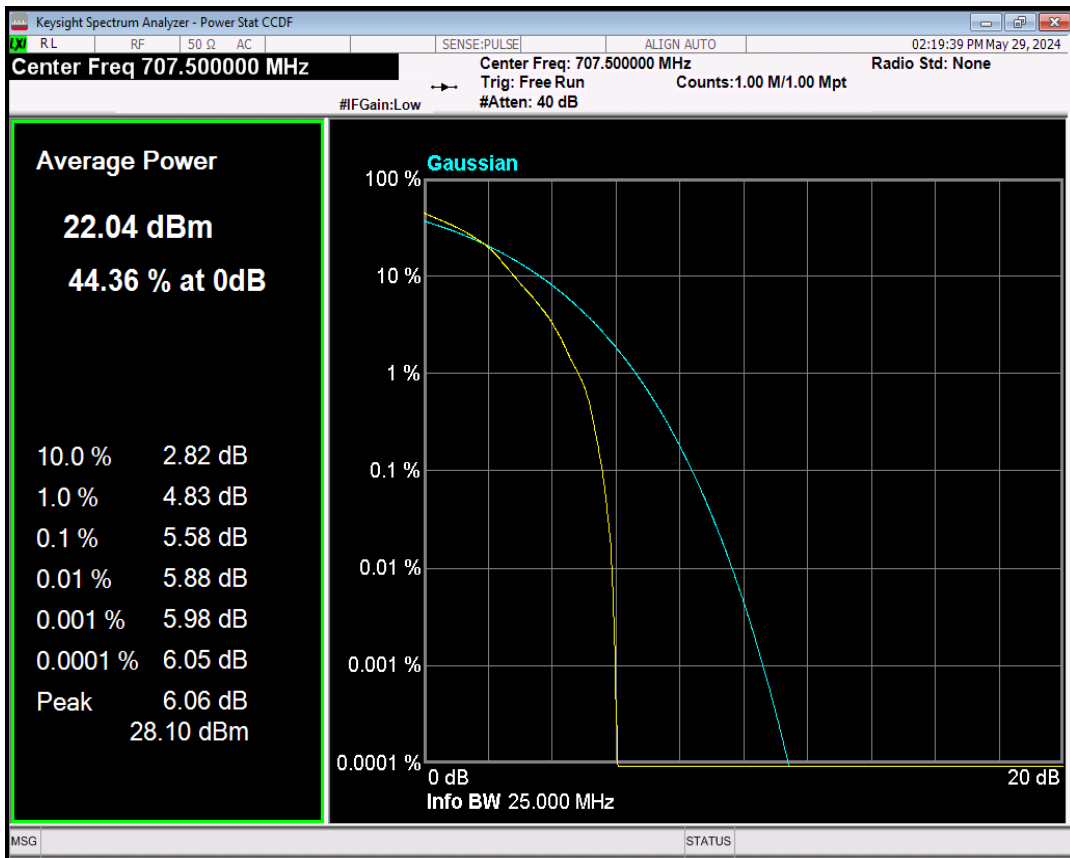

Band12 QPSK BW=5MHz Channel=23095 RB Size=1 Position=#0

Band12 16QAM BW=5MHz Channel=23095 RB Size=1 Position=#0

Band12 QPSK BW=10MHz Channel=23095 RB Size=1 Position=#0

Band12 16QAM BW=10MHz Channel=23095 RB Size=1 Position=#0