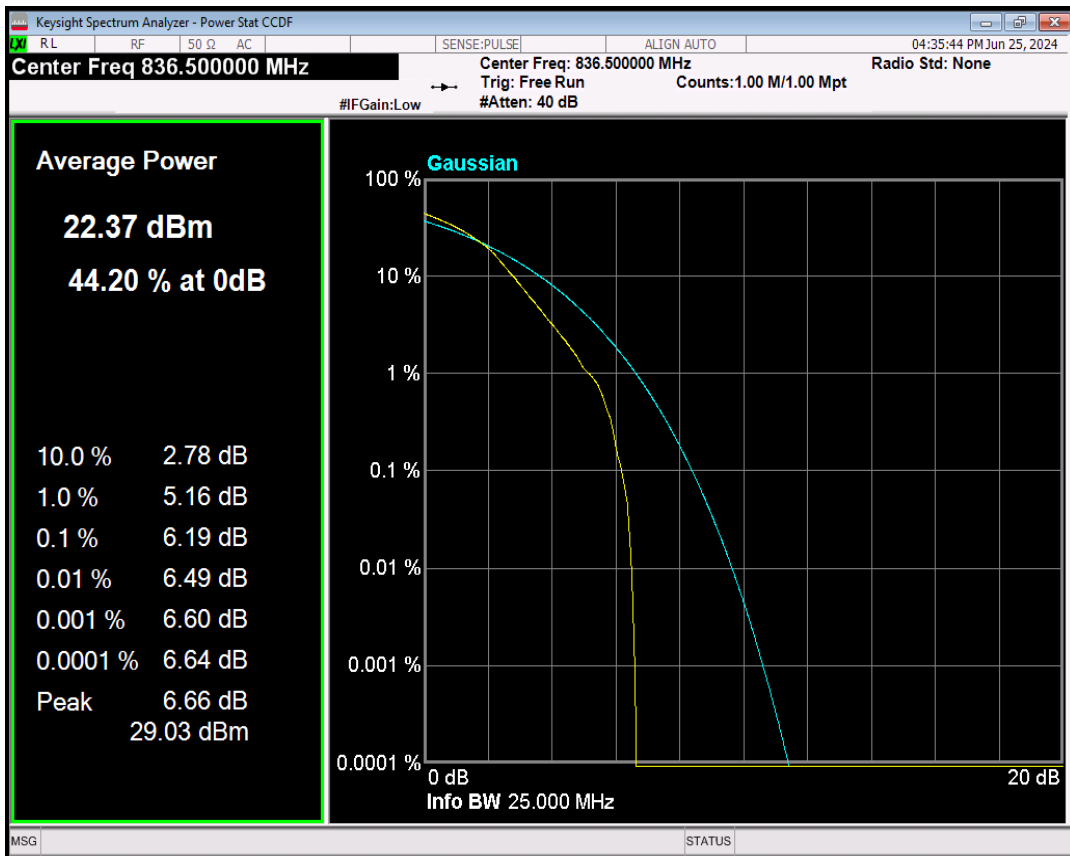

Band26(824-849) QPSK BW=3MHz Channel=26915 RB Size=1 Position=#0

Band26(824-849) 16QAM BW=3MHz Channel=26915 RB Size=1 Position=#0

Band26(824-849) QPSK BW=5MHz Channel=26915 RB Size=1 Position=#0

Band26(824-849) 16QAM BW=5MHz Channel=26915 RB Size=1 Position=#0