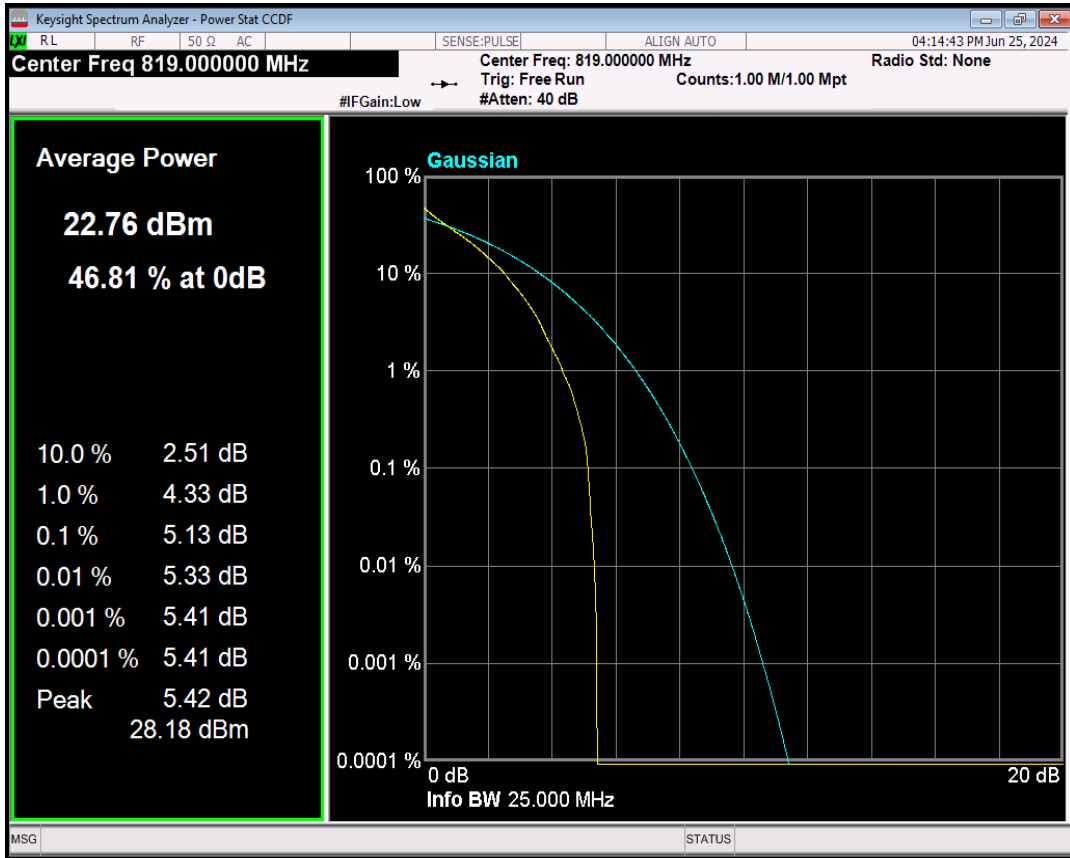

Band26(814-824) 16QAM BW=1.4MHz Channel=26740 RB Size=1 Position=#0