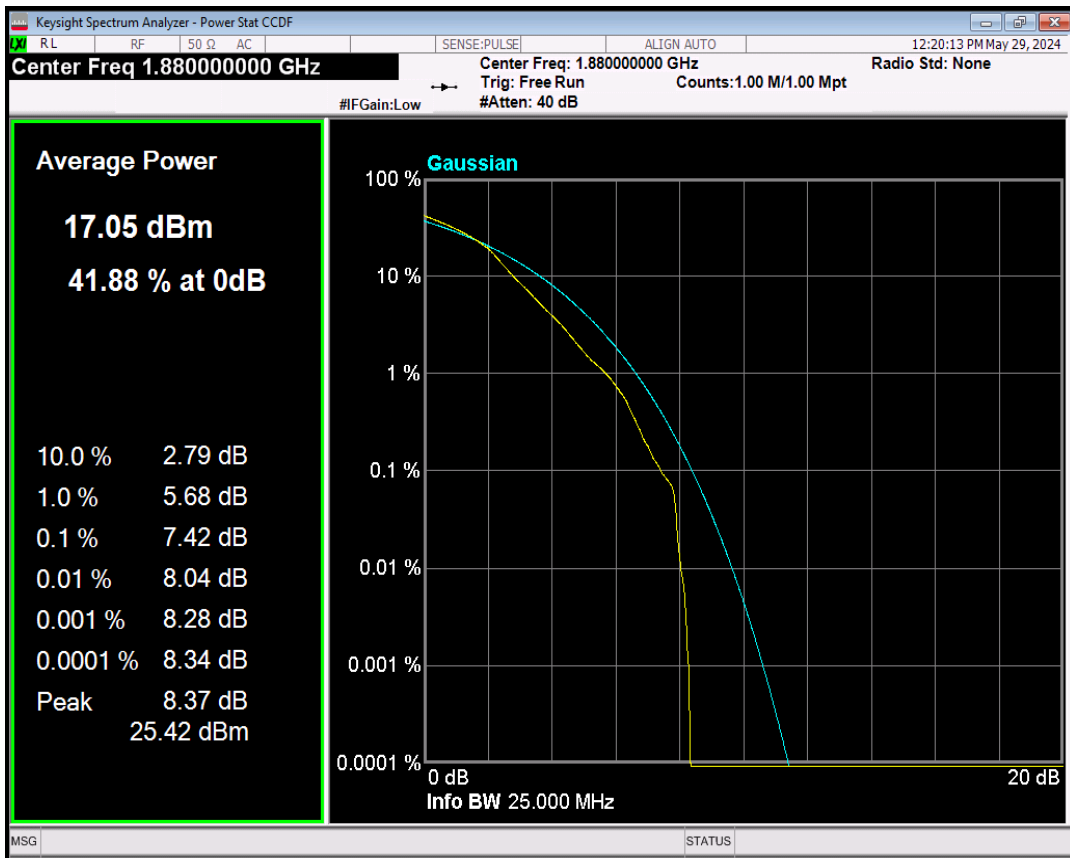

Band2 QPSK BW=3MHz Channel=18900 RB Size=1 Position=#0