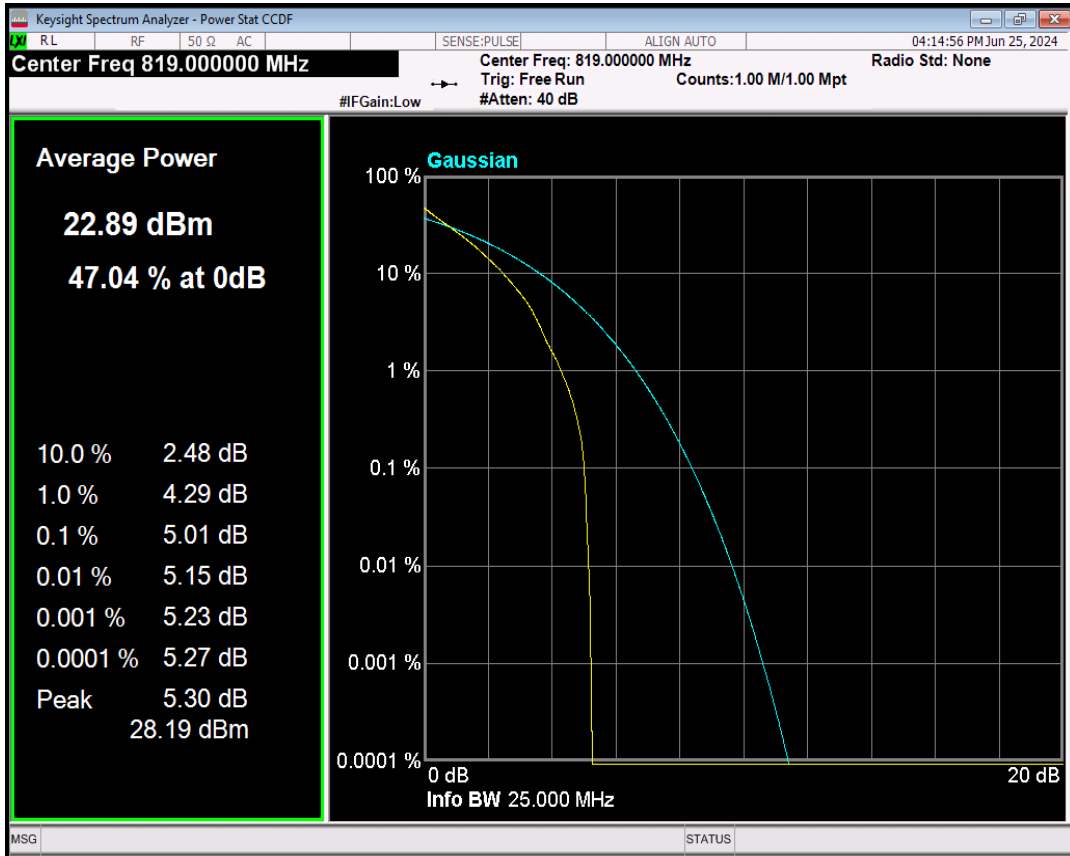

Band26(814-824) 16QAM BW=10MHz Channel=26740 RB Size=1 Position=#0