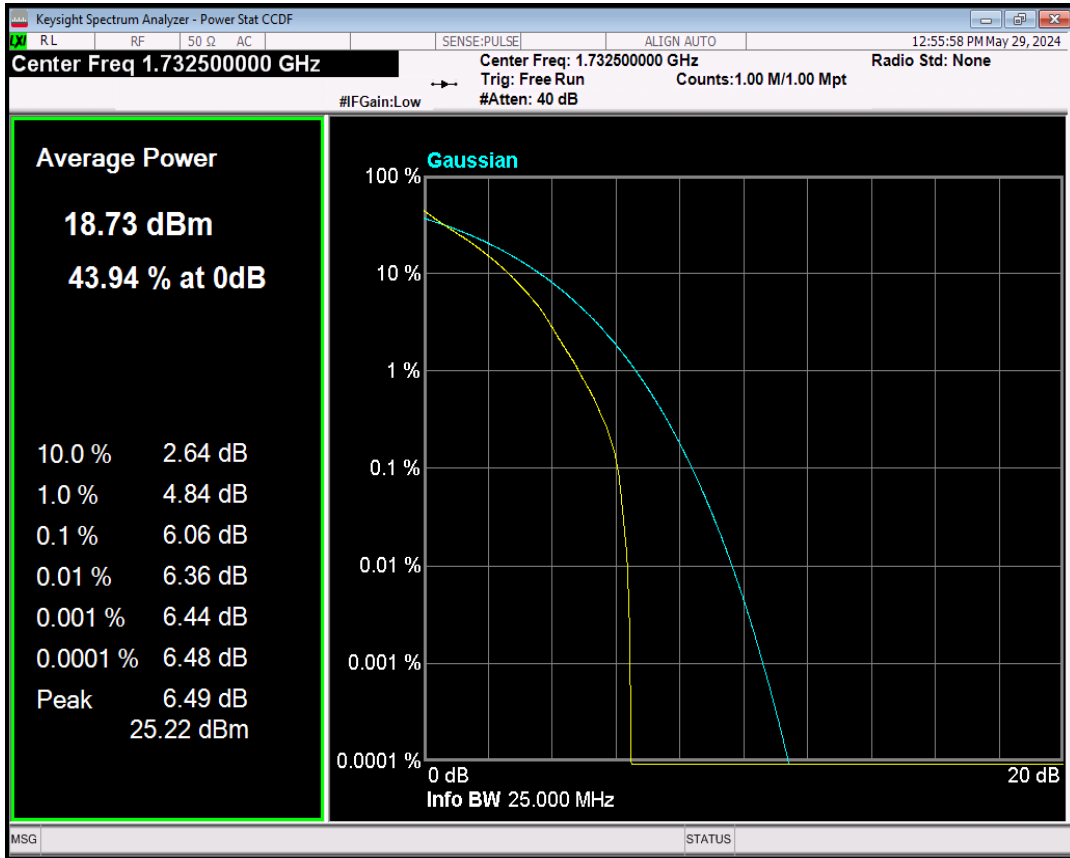

Band4 16QAM BW=3MHz Channel=20175 RB Size=1 Position=#0