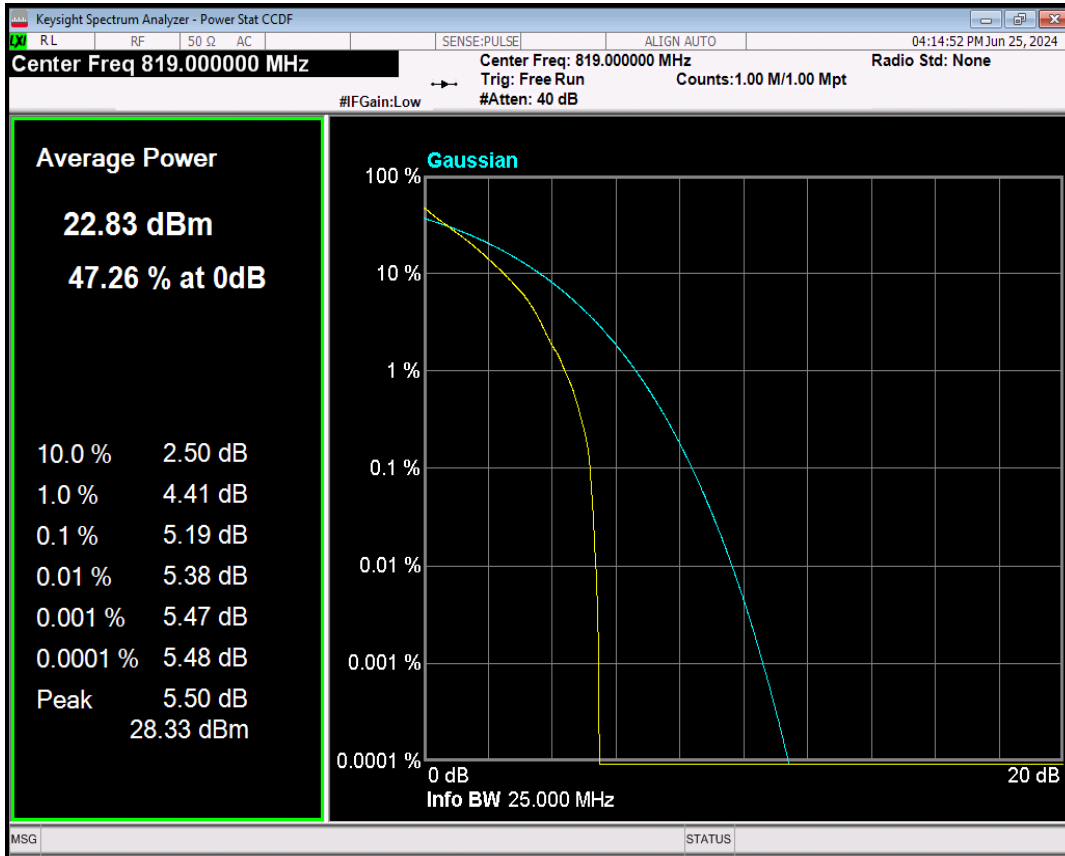

Band26(814-824) 16QAM BW=5MHz Channel=26740 RB Size=1 Position=#0