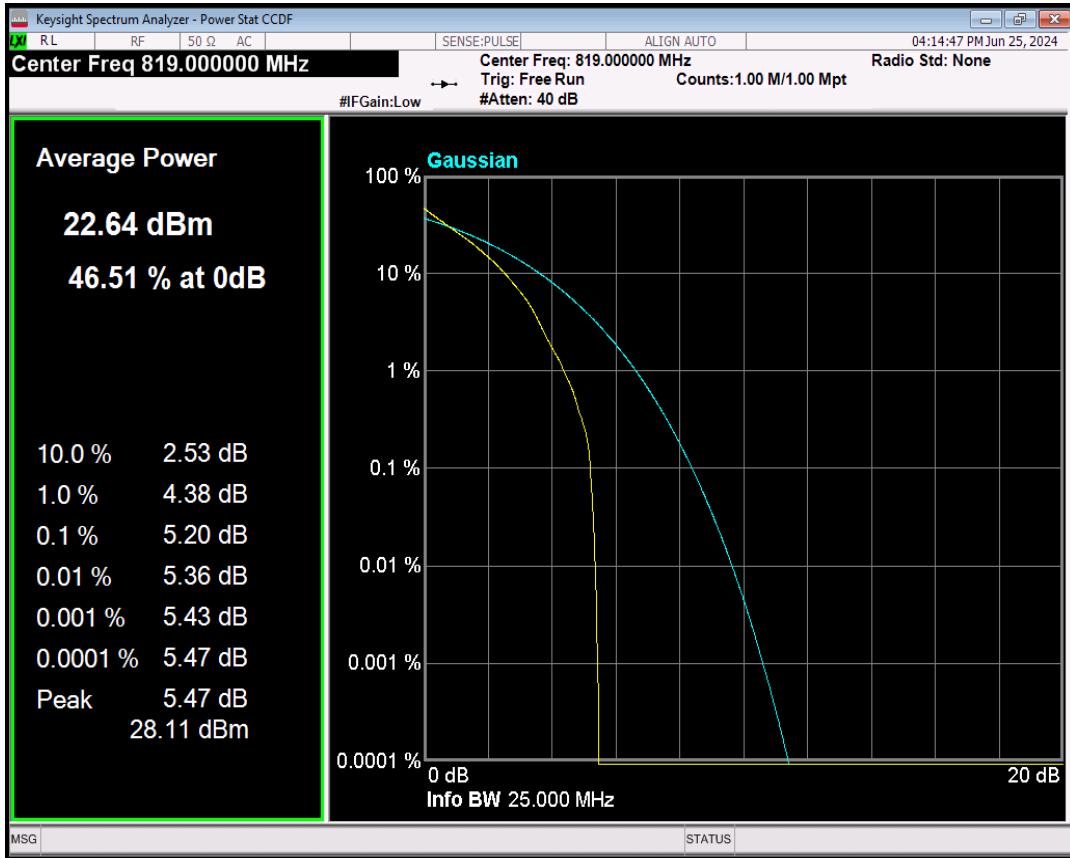

Band26(814-824) 16QAM BW=3MHz Channel=26740 RB Size=1 Position=#0