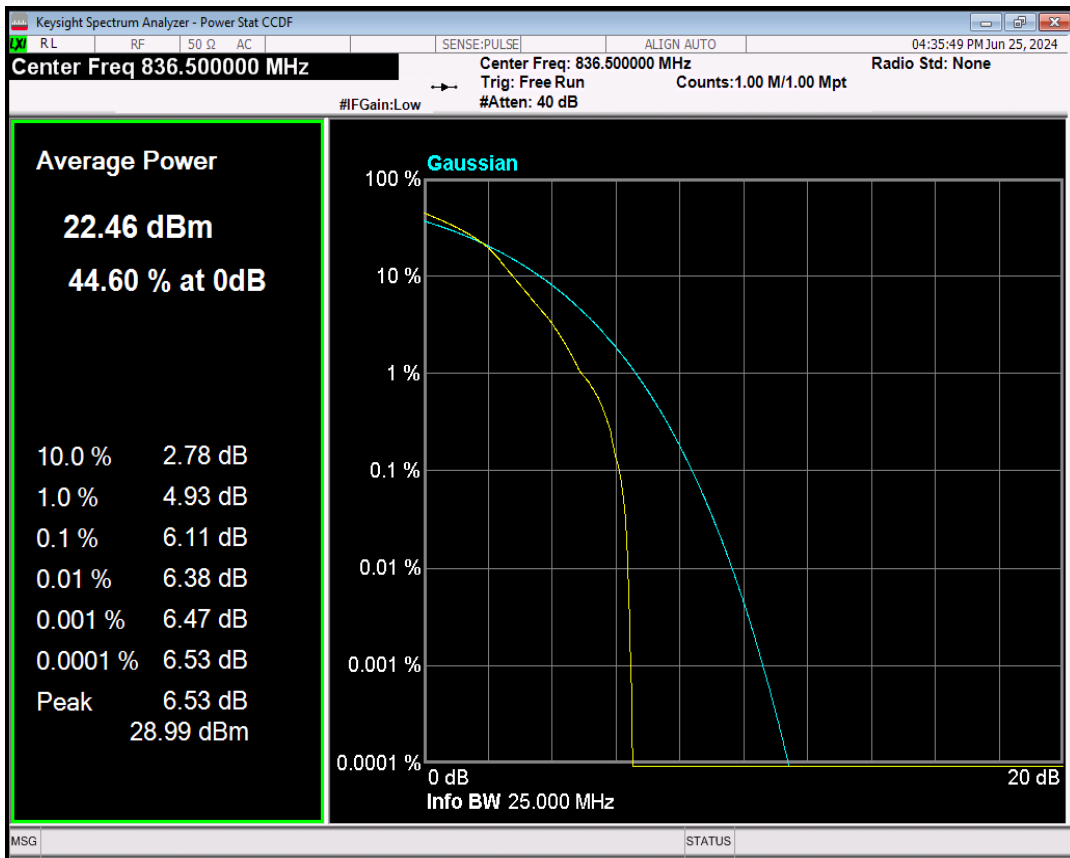

Band26(824-849) QPSK BW=15MHz Channel=26915 RB Size=1 Position=#0