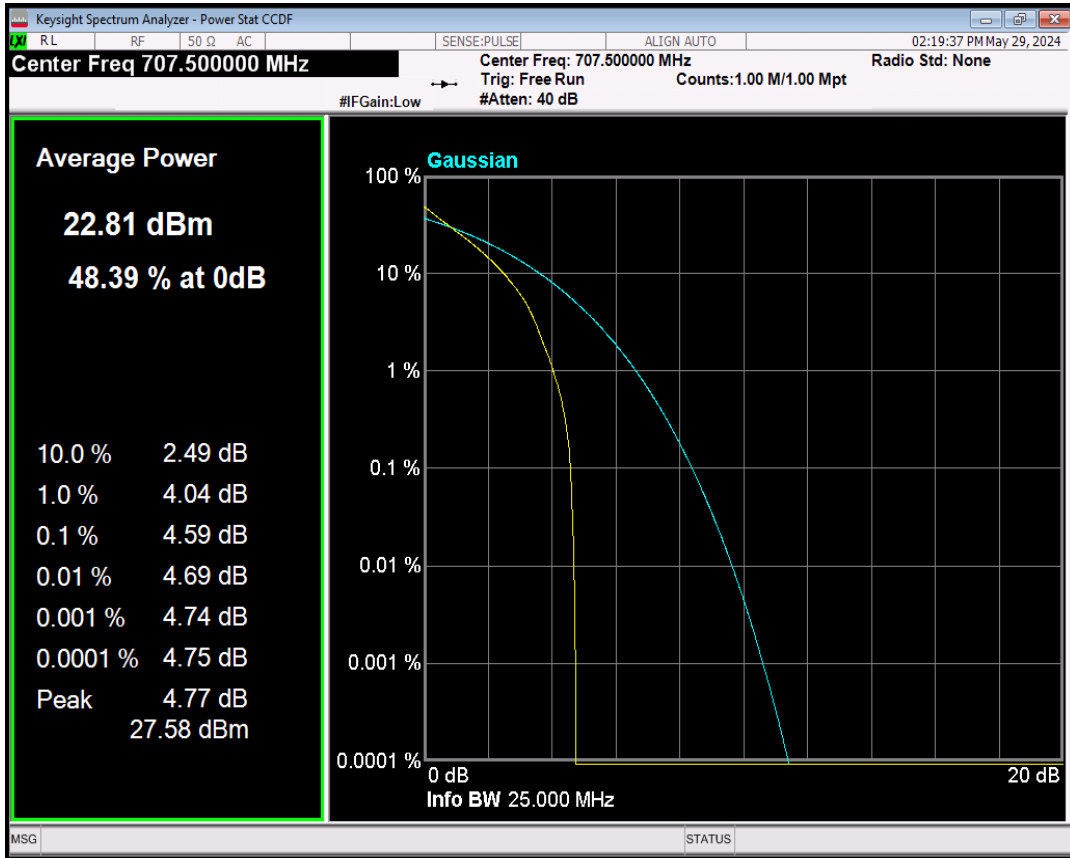

Band12 16QAM BW=10MHz Channel=23095 RB Size=1 Position=#0