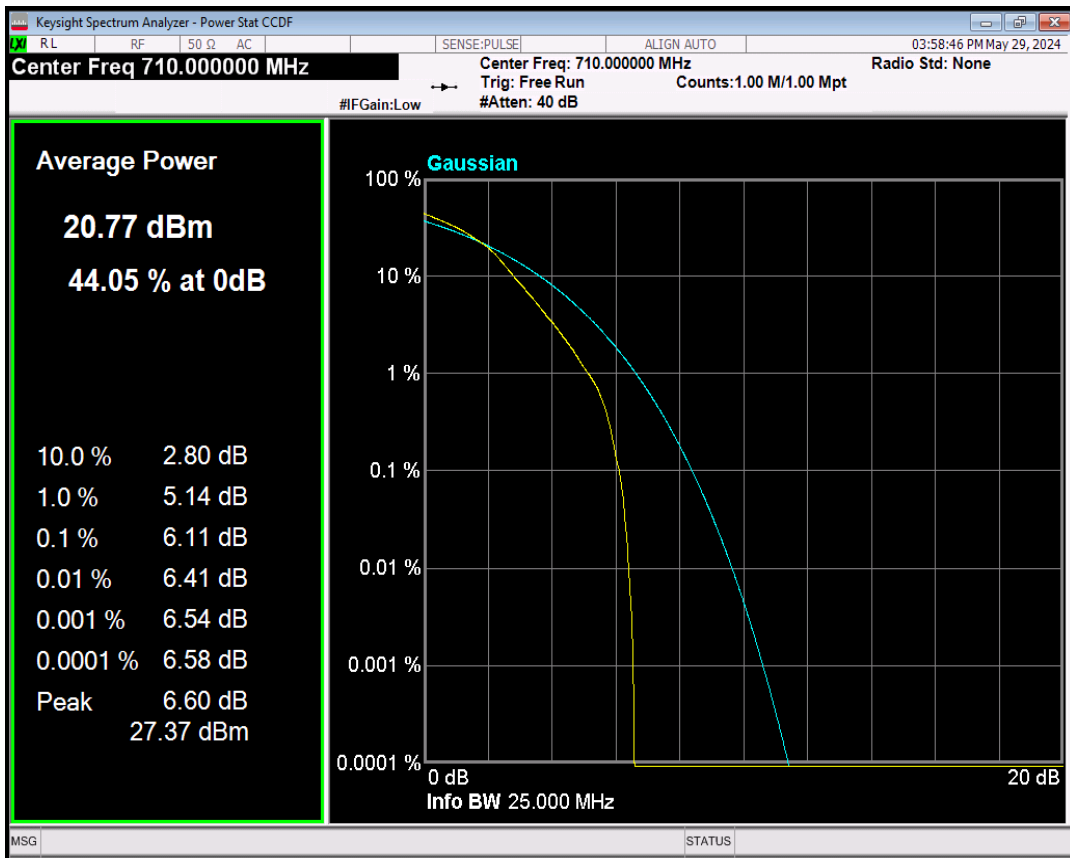

Band17 QPSK BW=5MHz Channel=23790 RB Size=1 Position=#0

Band17 16QAM BW=5MHz Channel=23790 RB Size=1 Position=#0

Band17 QPSK BW=10MHz Channel=23790 RB Size=1 Position=#0

Band17 16QAM BW=10MHz Channel=23790 RB Size=1 Position=#0