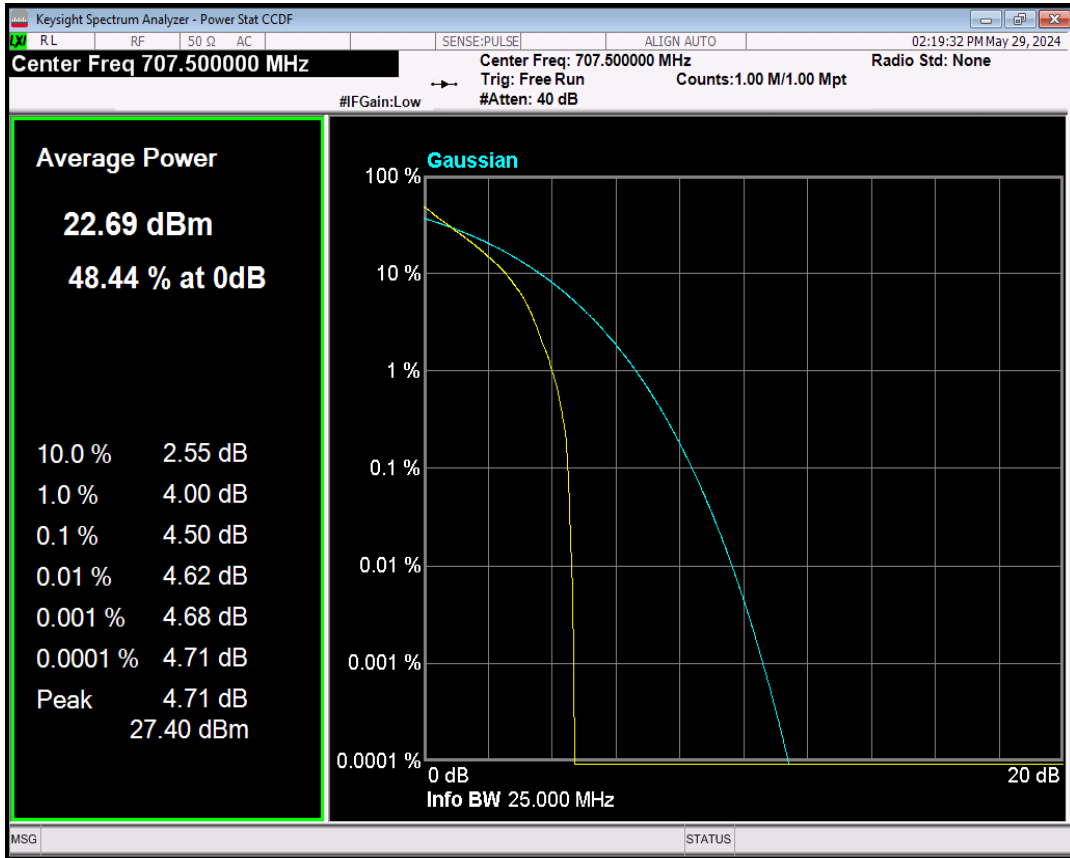

Band12 16QAM BW=5MHz Channel=23095 RB Size=1 Position=#0