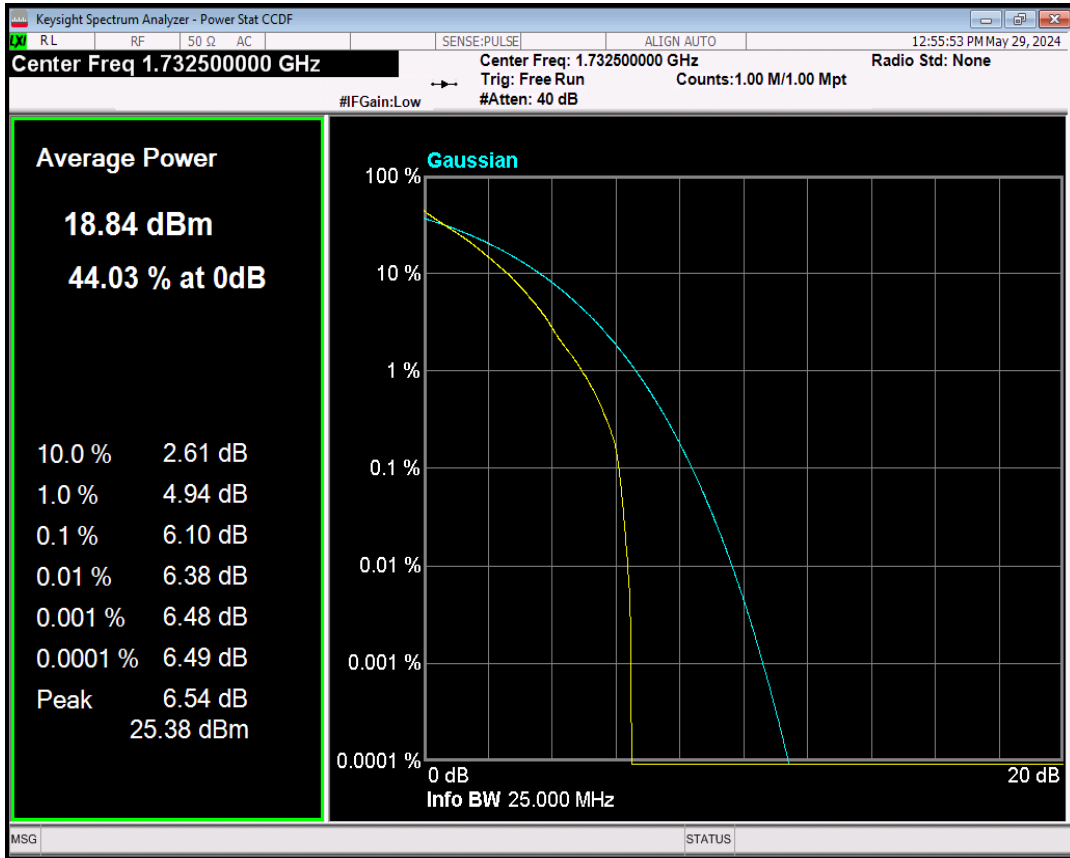

Band4 16QAM BW=1.4MHz Channel=20175 RB Size=1 Position=#0