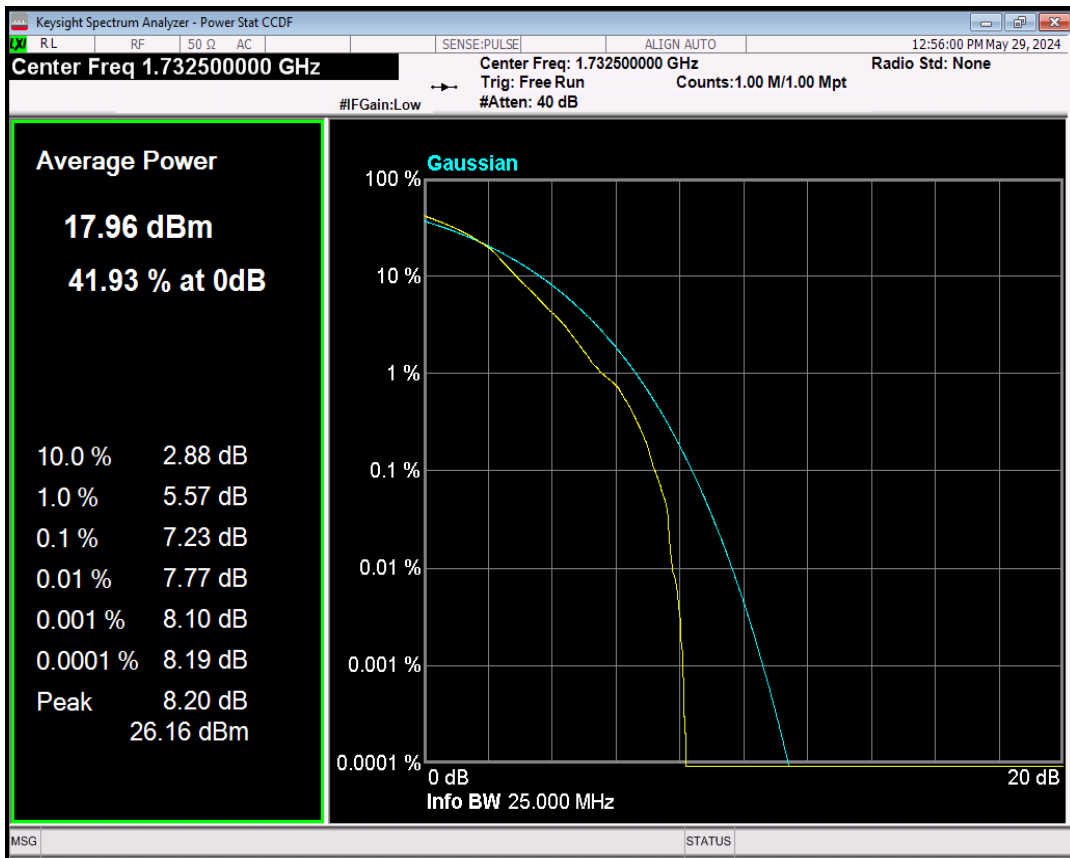

Band4 QPSK BW=1.4MHz Channel=20175 RB Size=1 Position=#0

Band4 16QAM BW=1.4MHz Channel=20175 RB Size=1 Position=#0

Band4 QPSK BW=3MHz Channel=20175 RB Size=1 Position=#0

Band4 16QAM BW=3MHz Channel=20175 RB Size=1 Position=#0