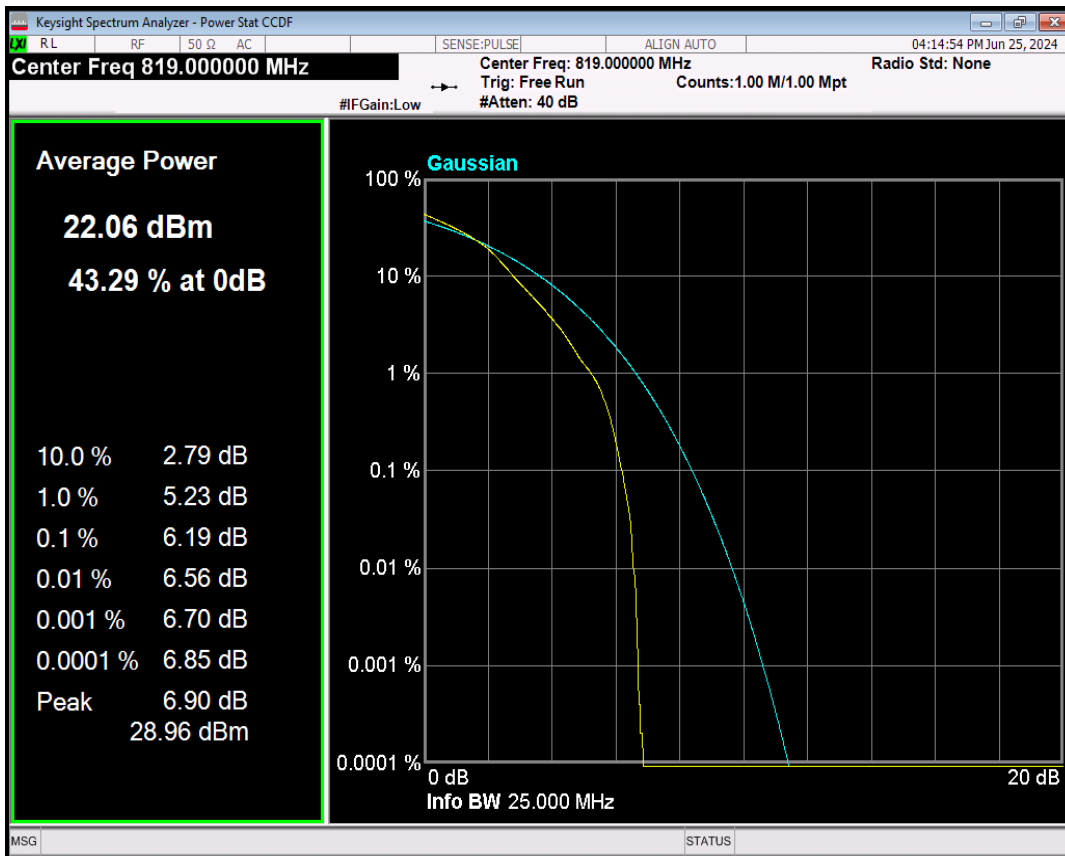

Band26(814-824) QPSK BW=3MHz Channel=26740 RB Size=1 Position=#0

Band26(814-824) 16QAM BW=3MHz Channel=26740 RB Size=1 Position=#0

Band26(814-824) QPSK BW=5MHz Channel=26740 RB Size=1 Position=#0

Band26(814-824) 16QAM BW=5MHz Channel=26740 RB Size=1 Position=#0