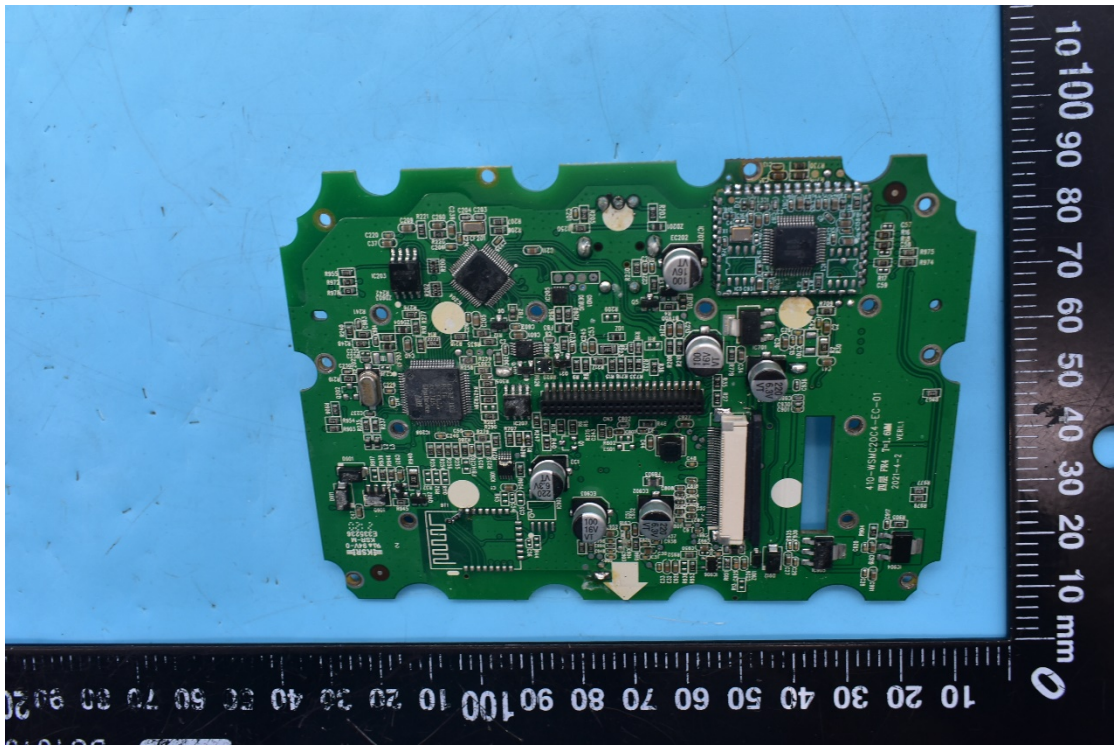

FCC ID:2AT9N-WSMC20N, IC:25357-WSMC20N

## Internal Photos

## 2. Antenna view