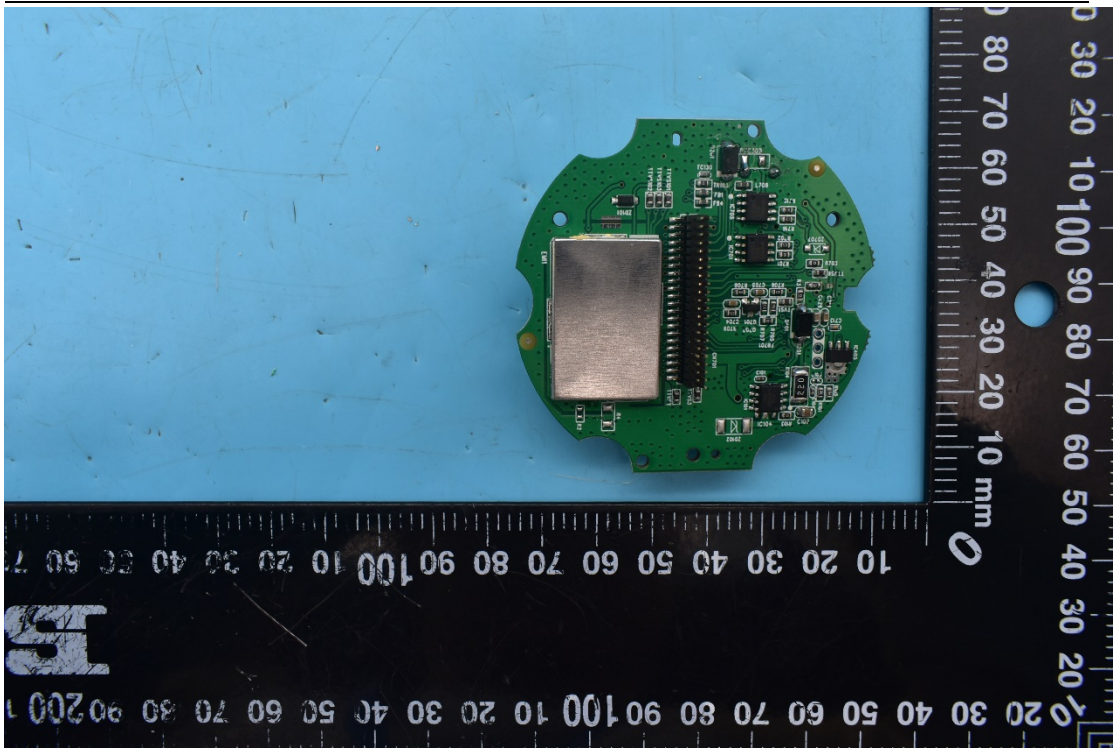

FCC ID:2AT9N-WSMC20N, IC:25357-WSMC20N

## Internal Photos

## 2. Antenna view