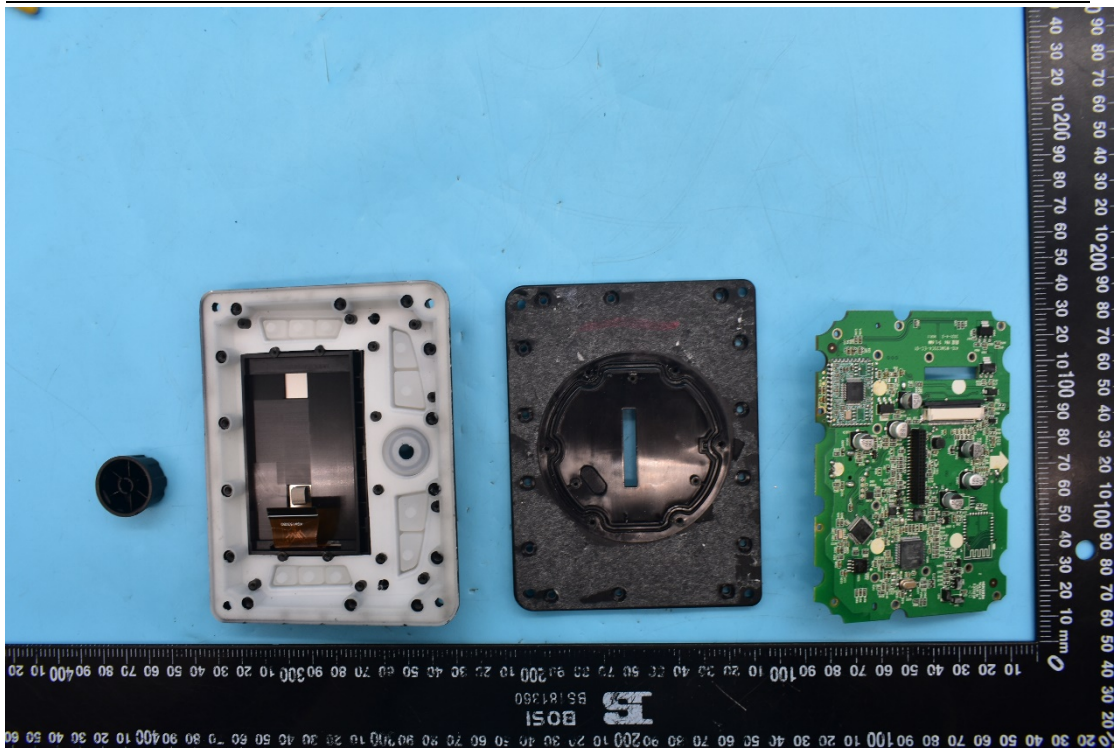

FCC ID:2AT9N-WSMC20N, IC:25357-WSMC20N

## Internal Photos

## 2. Antenna view