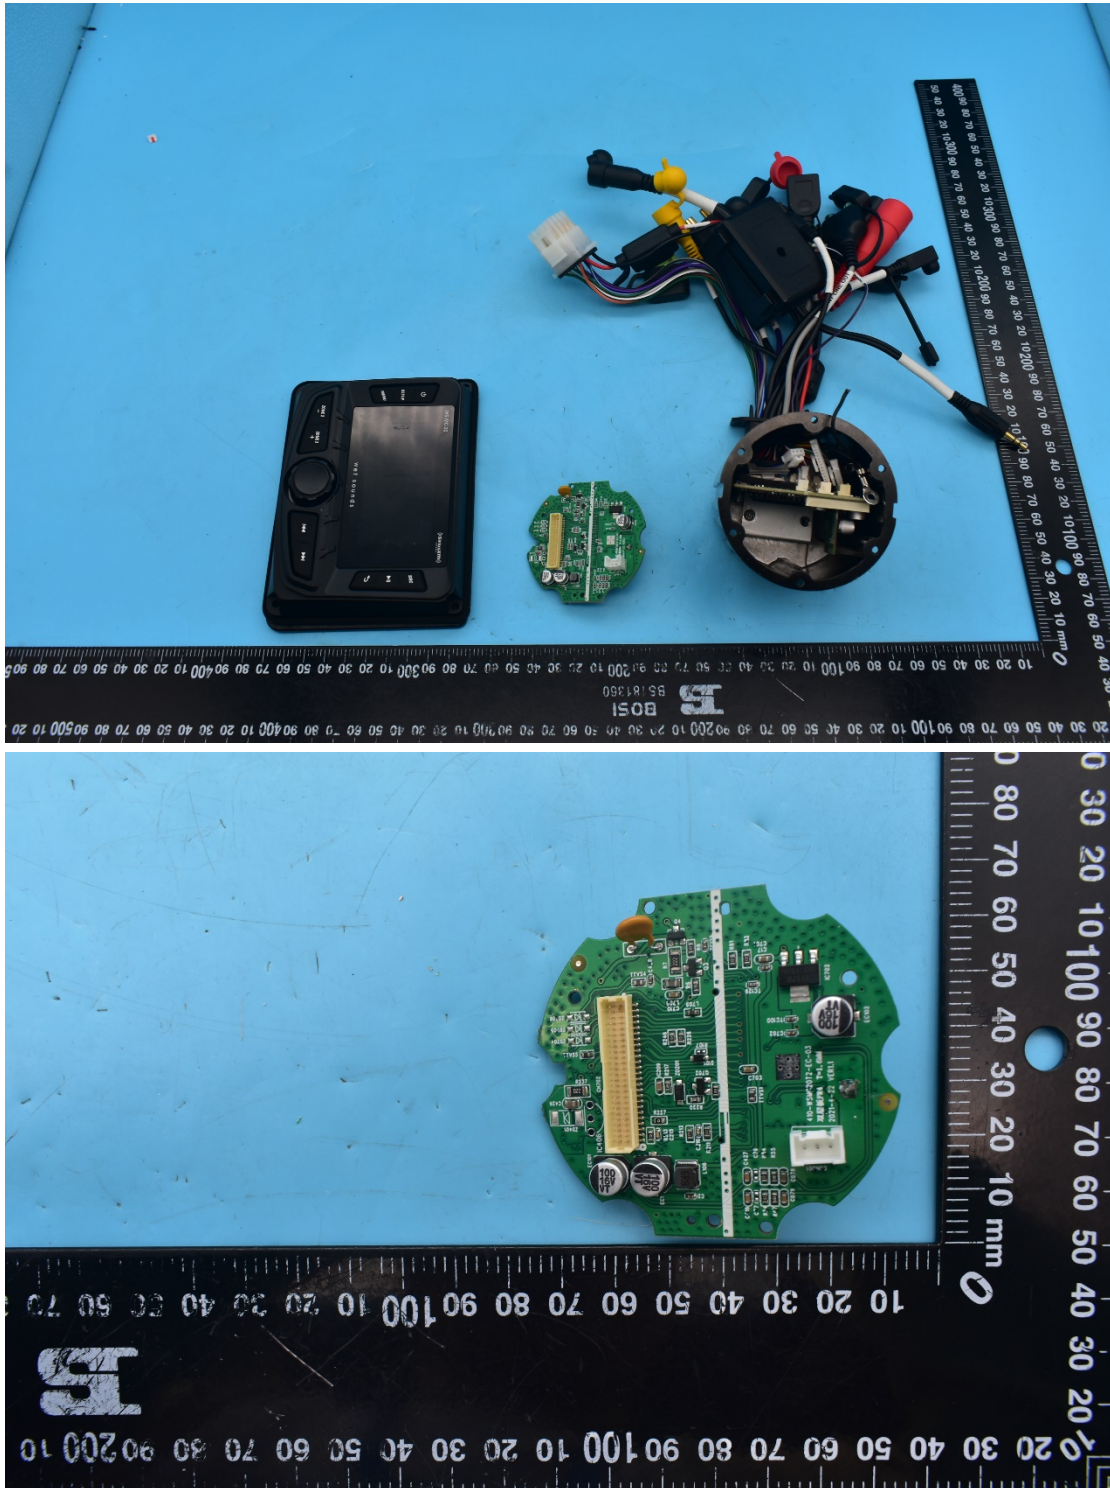

FCC ID:2AT9N-WSMC20N, IC:25357-WSMC20N

## Internal Photos

### 1. EUT uncover view

## 2. Antenna view