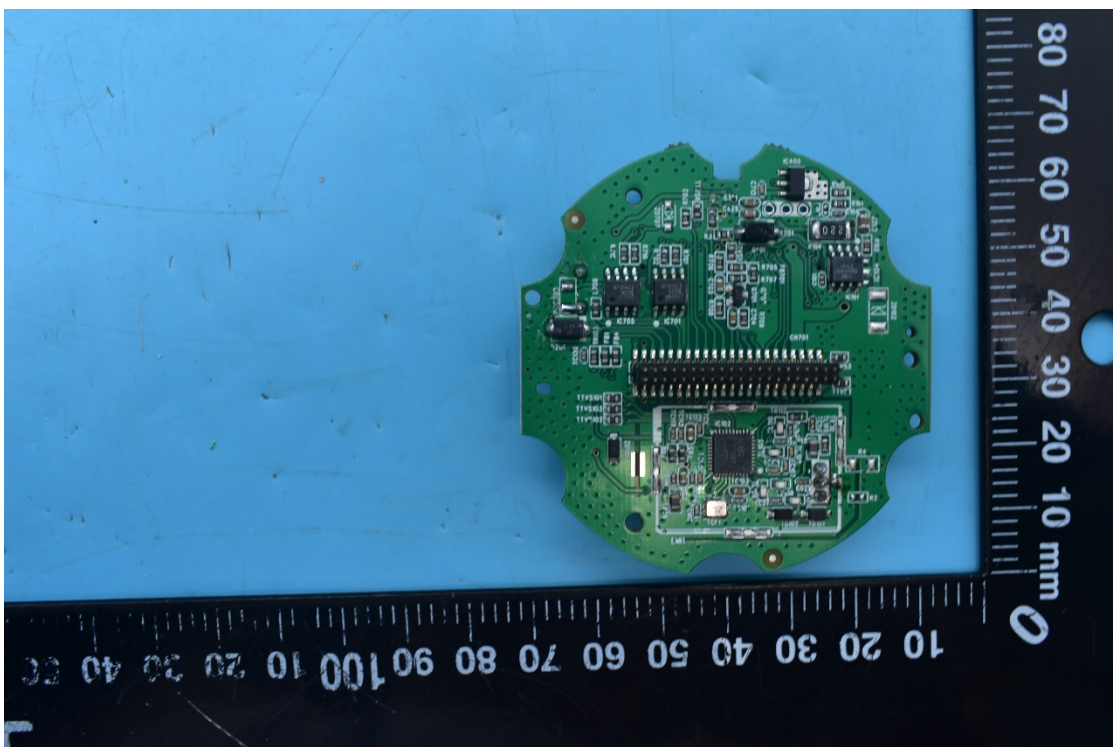

FCC ID:2AT9N-WSMC20N, IC:25357-WSMC20N

## Internal Photos

## 2. Antenna view