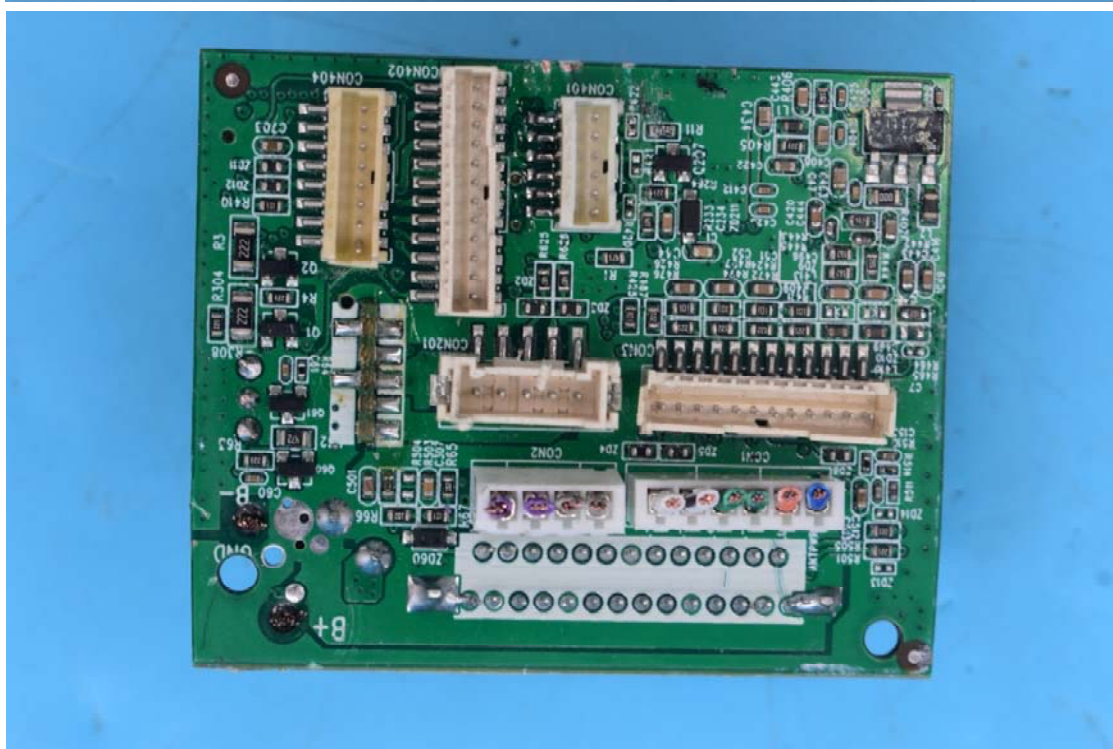

FCC ID:2AT9N-WSMC20N, IC:25357-WSMC20N

## Internal Photos

### 1. EUT uncover view

## 2. Antenna view