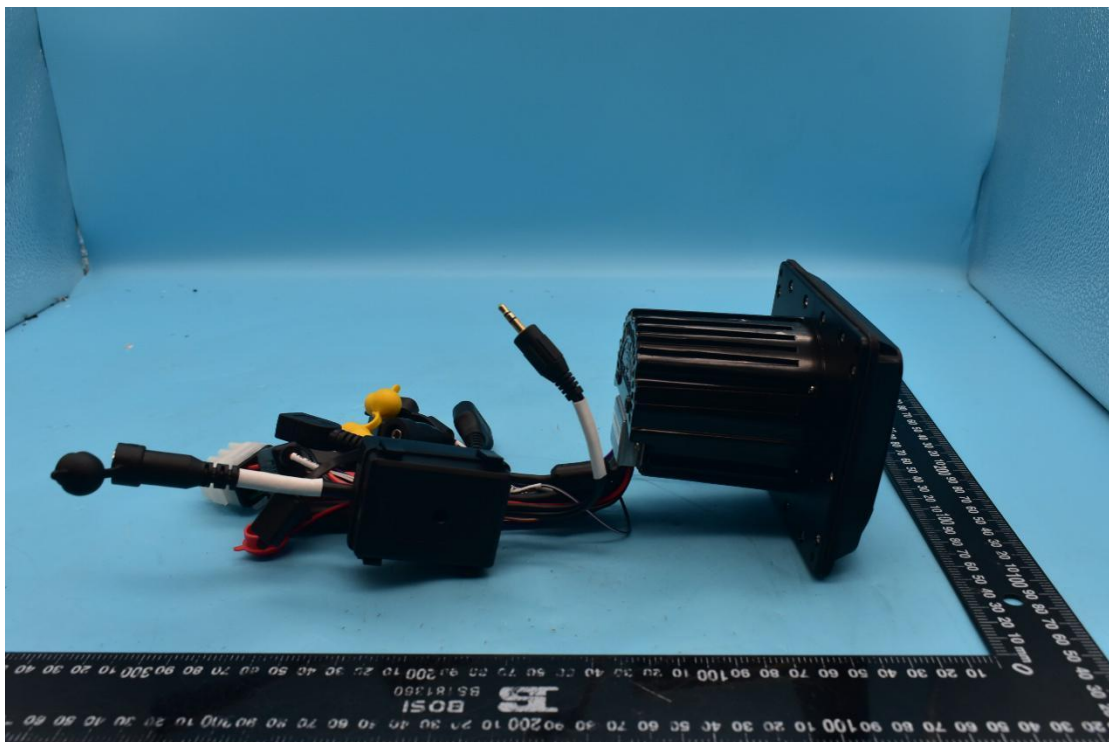

FCC ID:2AT9N-WSMC20N, IC:25357-WSMC20N

External Photos

1. EUT front view

2. EUT rear view

3. EUT left side view

4. EUT right side view

5. EUT top view

6. EUT bottom view

7. Black box(for model:WS-G2-NMEA-20)