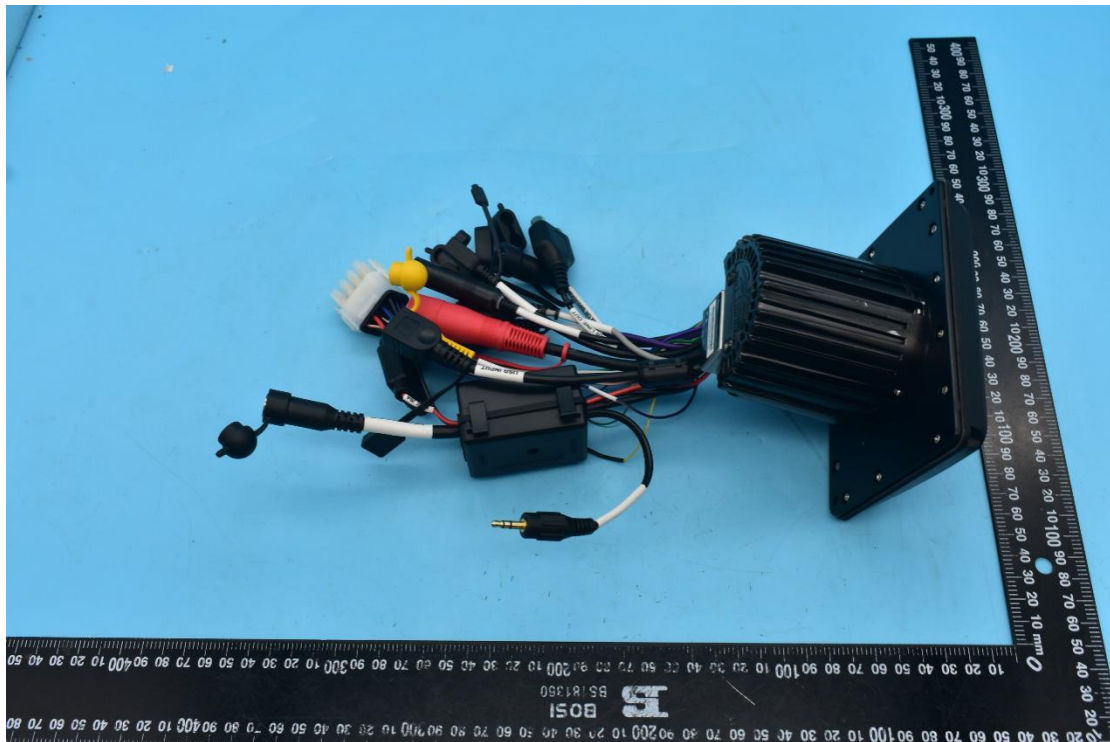

FCC ID:2AT9N-WSMC20N, IC:25357-WSMC20N

External Photos

1. EUT front view

2. EUT rear view

3. EUT left side view

4. EUT right side view

5. EUT top view

6. EUT bottom view

7. Black box(for model:WS-G2-NMEA-20)