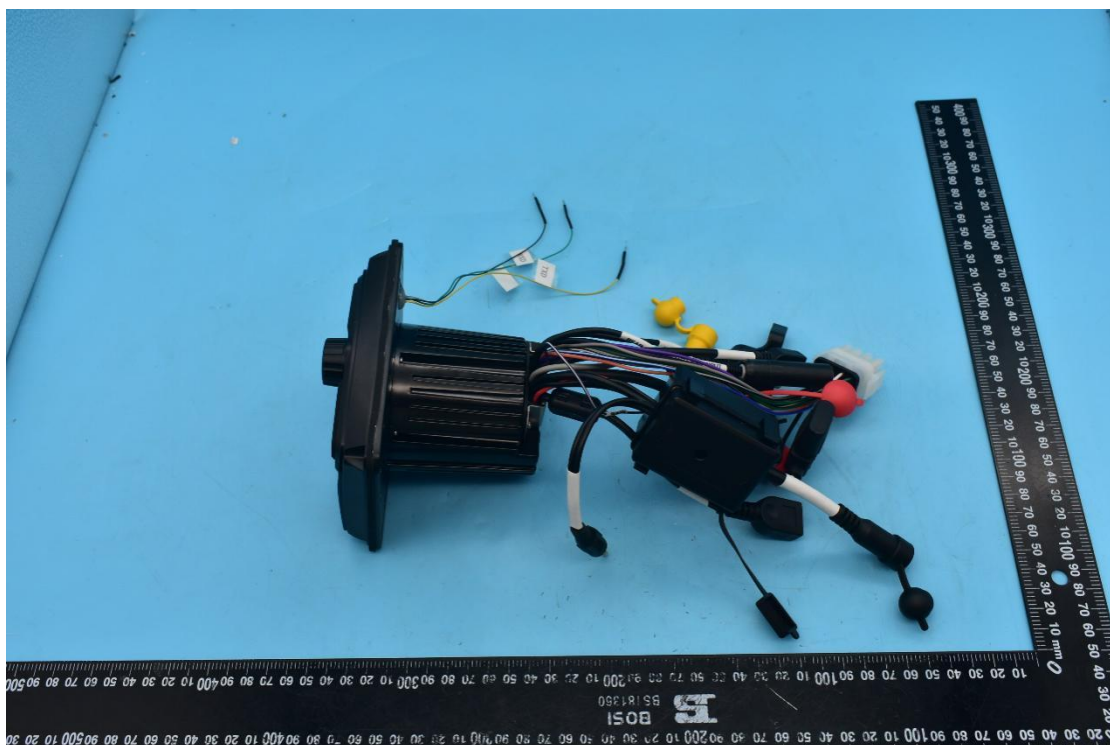

FCC ID:2AT9N-WSMC20N, IC:25357-WSMC20N

External Photos

1. EUT front view

2. EUT rear view

3. EUT left side view

4. EUT right side view

5. EUT top view

6. EUT bottom view

7. Black box(for model:WS-G2-NMEA-20)