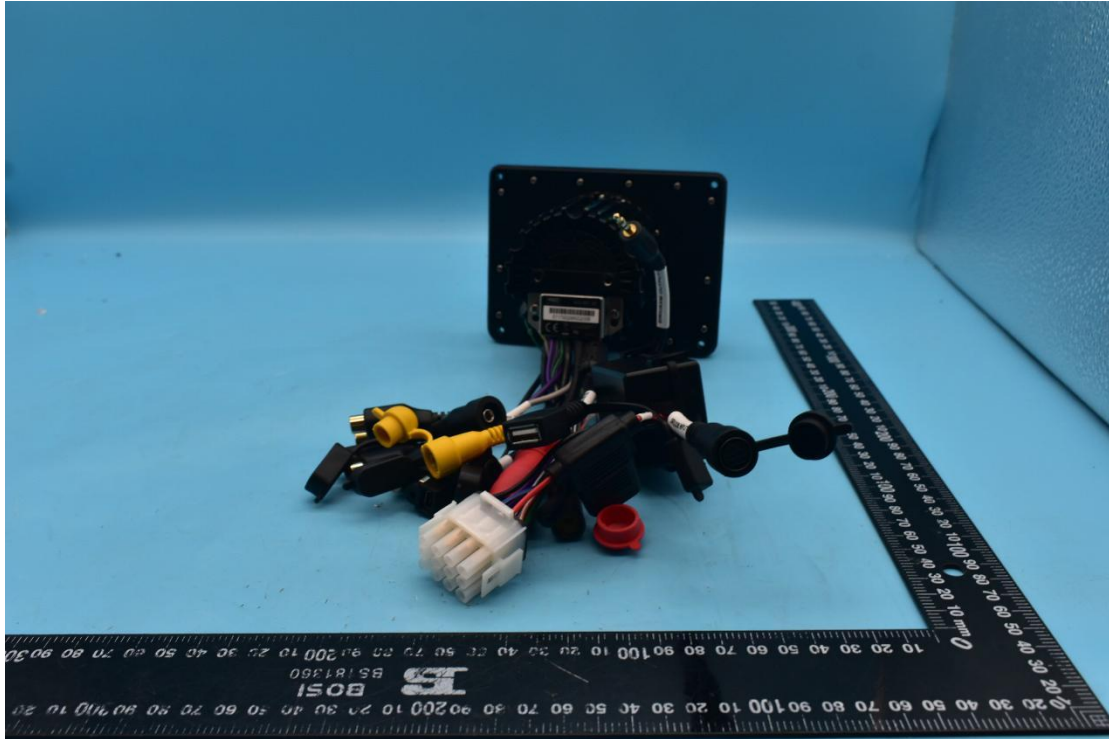

FCC ID:2AT9N-WSMC20N, IC:25357-WSMC20N

External Photos

1. EUT front view

2. EUT rear view

3. EUT left side view

4. EUT right side view

5. EUT top view

6. EUT bottom view

7. Black box(for model:WS-G2-NMEA-20)