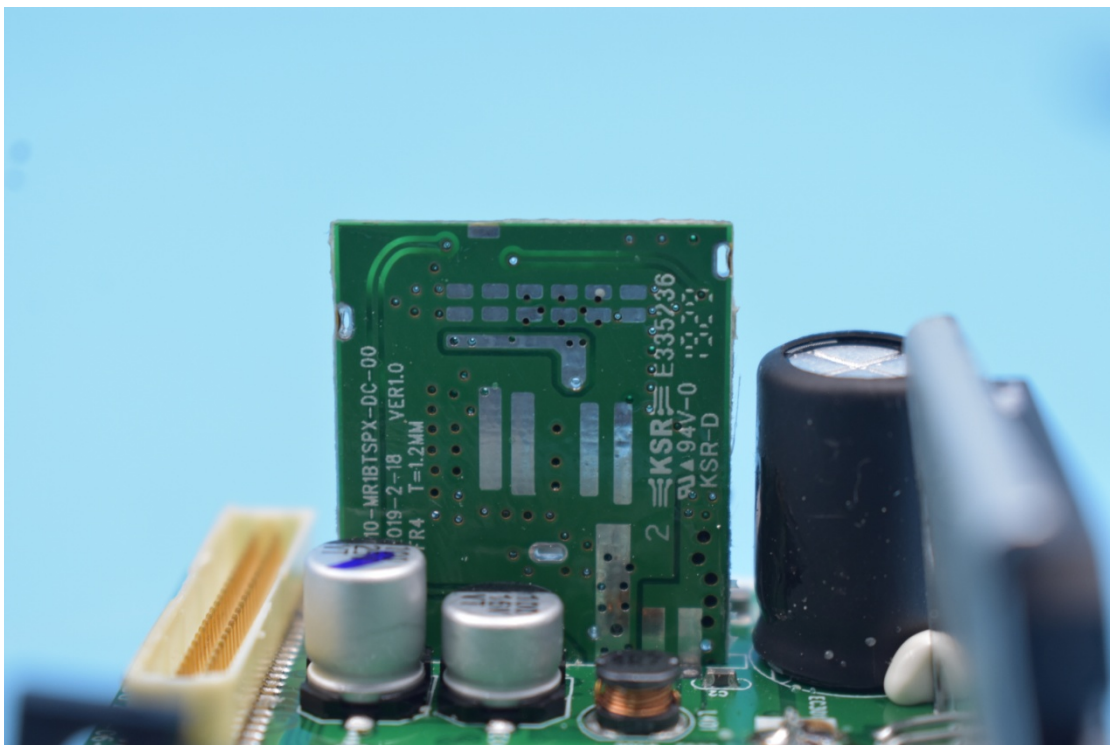

FCC ID:2AT9N-WS-MC-20, IC:25357-WSMC20

MODEL NAME:WS-MC-20, WS-MC-20-NMEA-AD

## Internal Photos

## 2. Antenna view