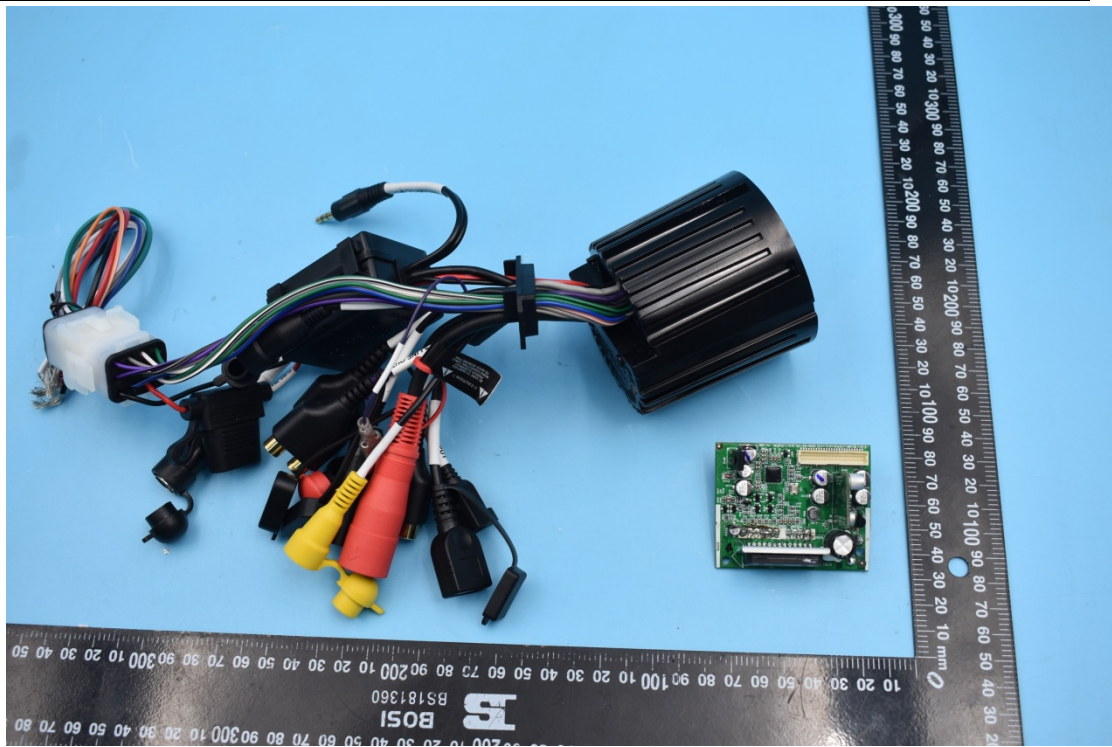

FCC ID:2AT9N-WS-MC-20, IC:25357-WSMC20

MODEL NAME:WS-MC-20, WS-MC-20-NMEA-AD

## Internal Photos

## 2. Antenna view