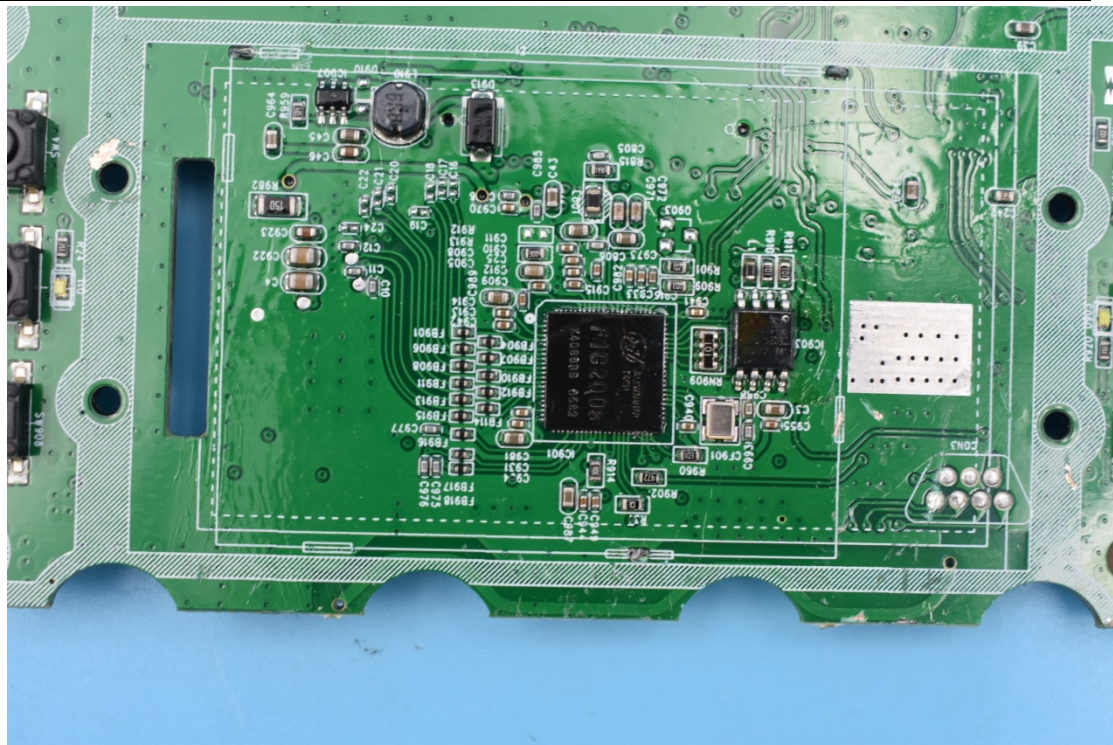

FCC ID:2AT9N-WS-MC-20, IC:25357-WSMC20

MODEL NAME:WS-MC-20, WS-MC-20-NMEA-AD

## Internal Photos

### 1. EUT uncover view

## 2. Antenna view