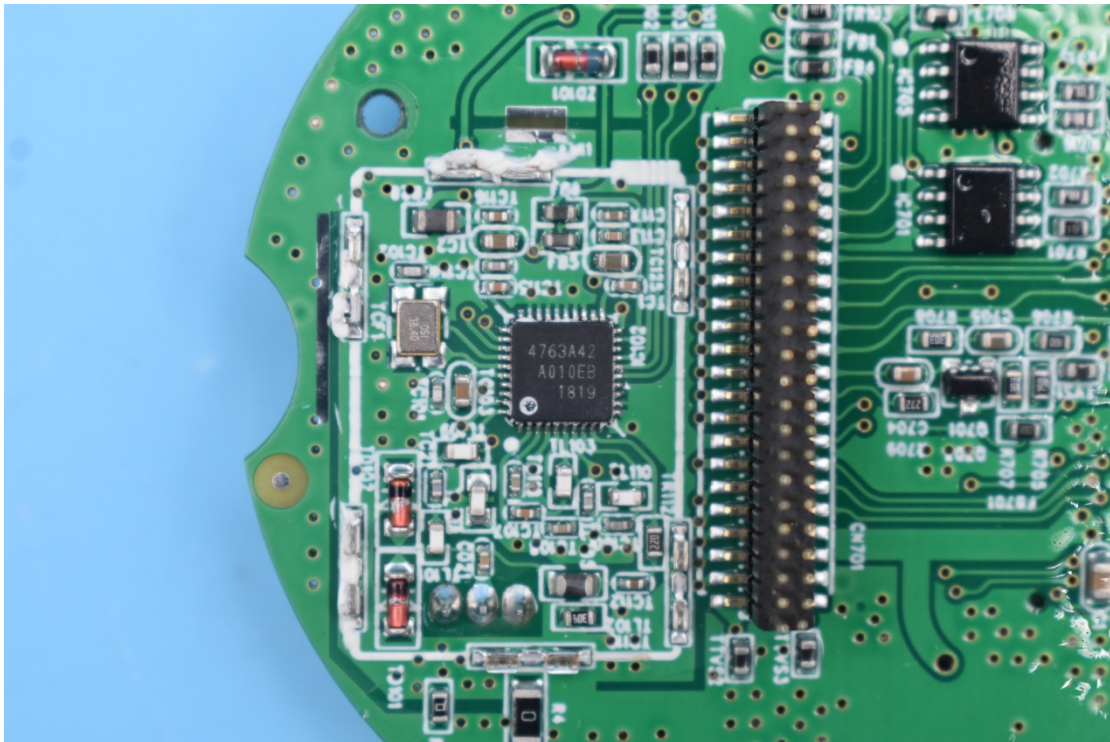

FCC ID:2AT9N-WS-MC-20, IC:25357-WSMC20

MODEL NAME:WS-MC-20, WS-MC-20-NMEA-AD

## Internal Photos

### 1. EUT uncover view

## 2. Antenna view