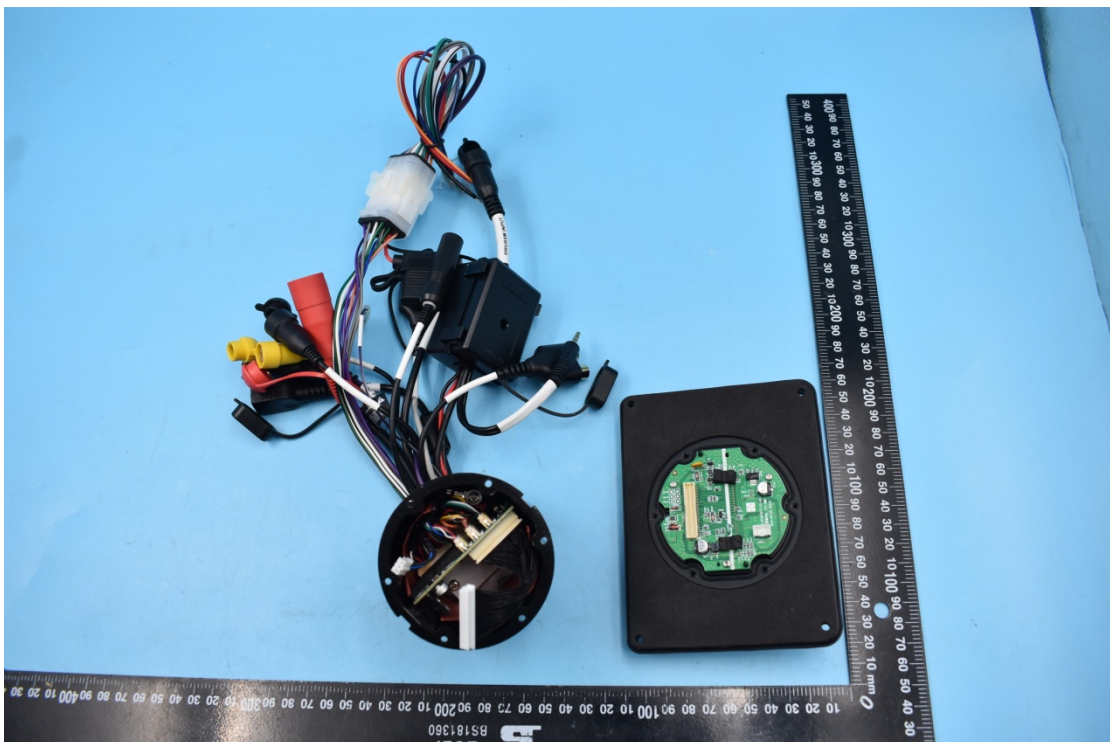

FCC ID:2AT9N-WS-MC-20, IC:25357-WSMC20

MODEL NAME:WS-MC-20, WS-MC-20-NMEA-AD

## Internal Photos

## 2. Antenna view