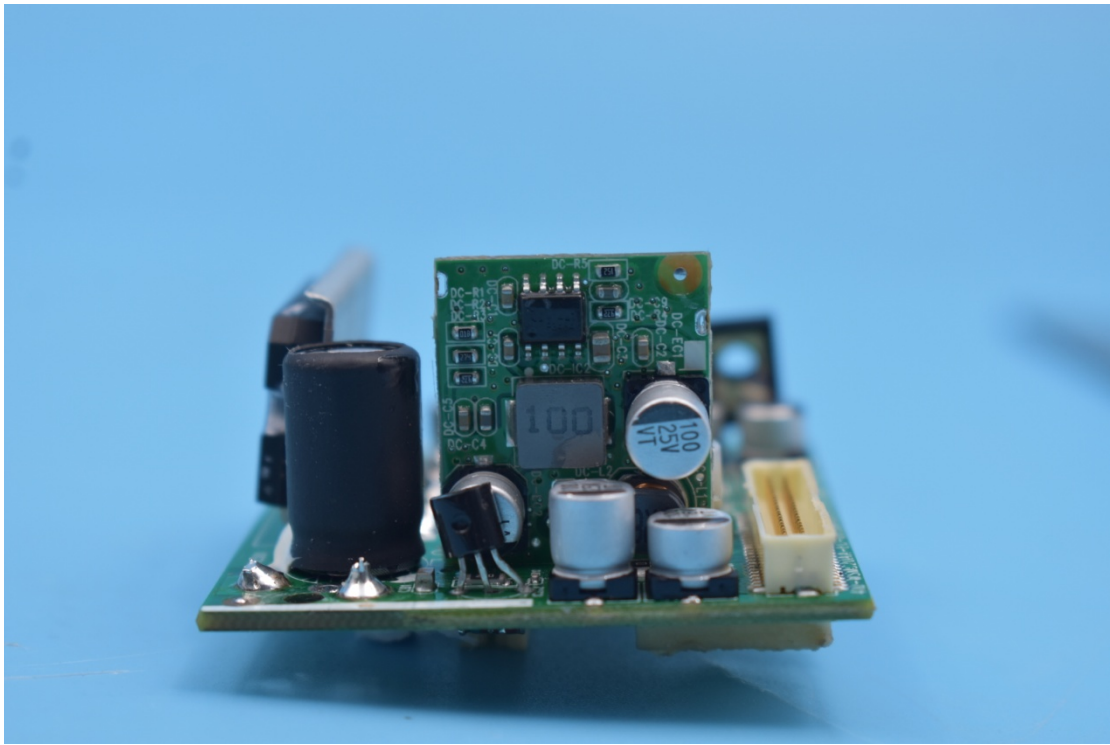

FCC ID:2AT9N-WS-MC-20, IC:25357-WSMC20

MODEL NAME:WS-MC-20, WS-MC-20-NMEA-AD

## Internal Photos

## 2. Antenna view