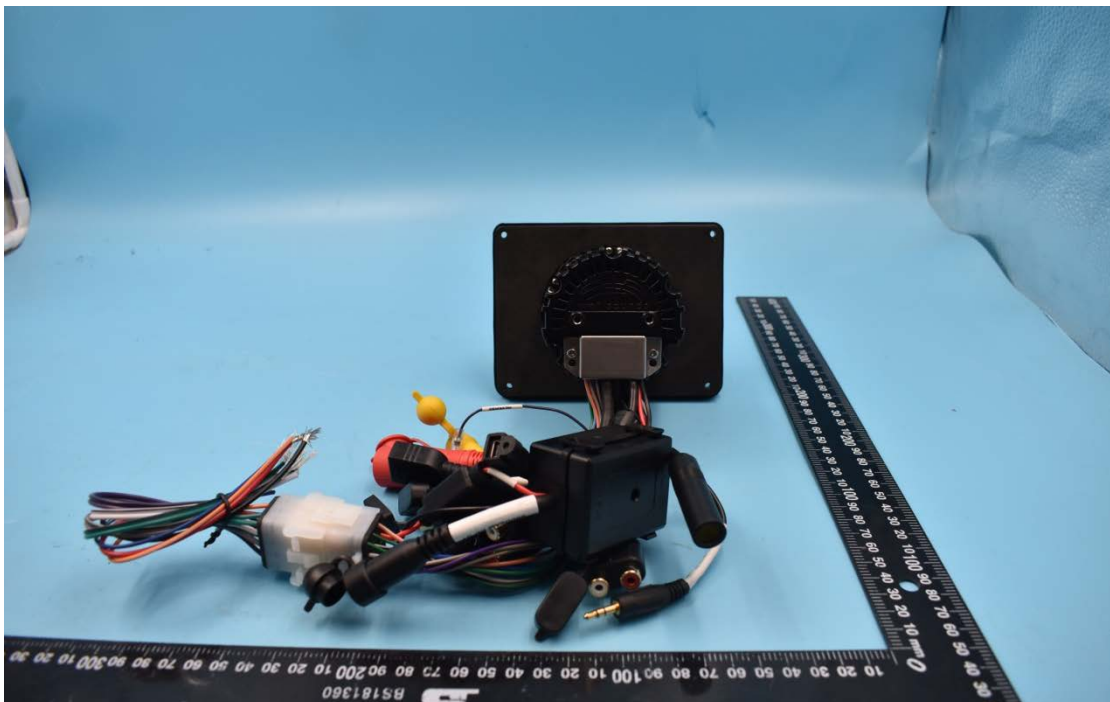

2. EUT rear view