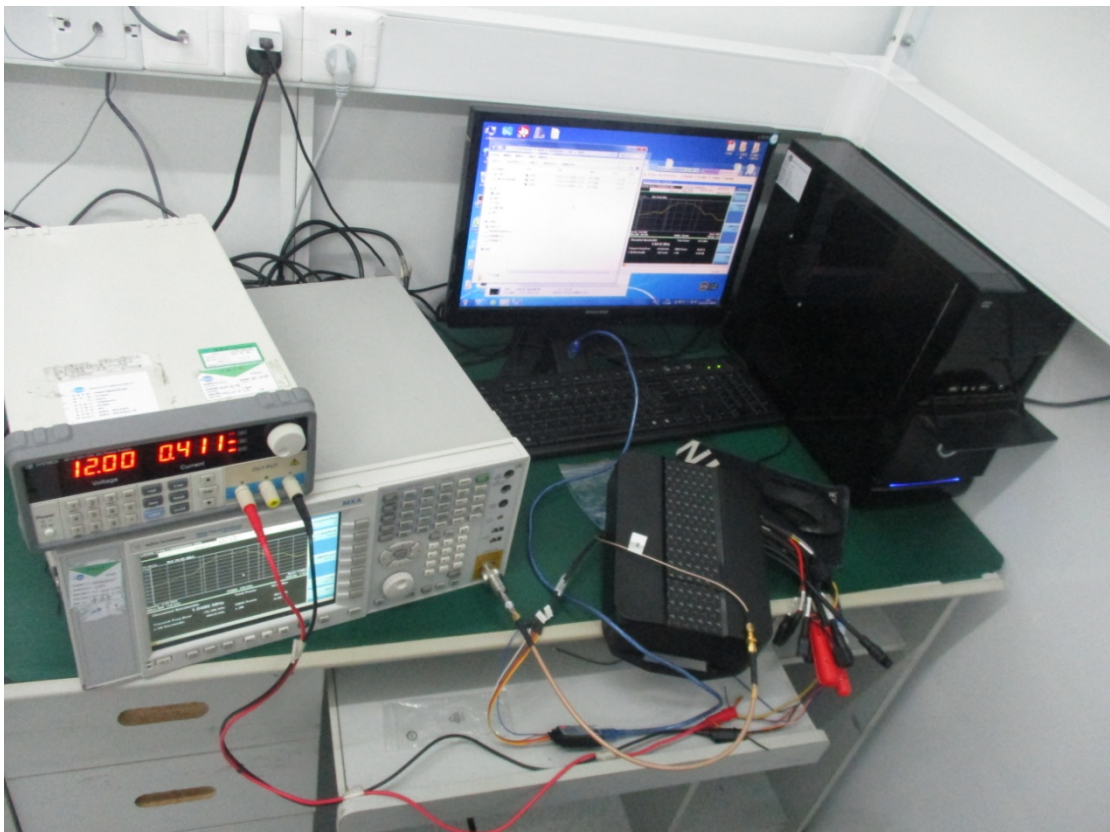

**FCC ID:2AT9N-WS-BB-10, IC:25357-WSBB10**

**Test Setup Photos**

**1. Radiated emission (9KHz-30MHz)**

**2. Radiated emission (30MHz-1GHz)**

### 3. Radiated emission (above 1GHz)

### 4. RF measurement setup

(Bluetooth LE)