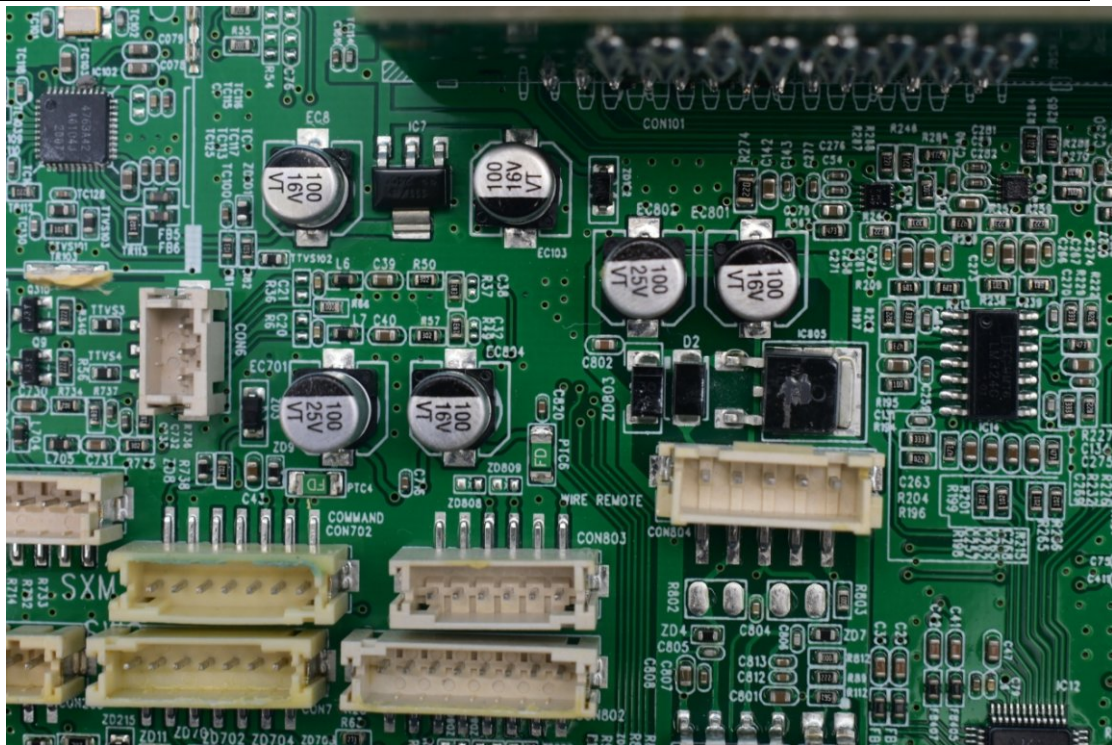

FCC ID:2AT9N-WS-BB-10, IC:25357-WSBB10

### 1. EUT uncover view

## 2. Antenna view