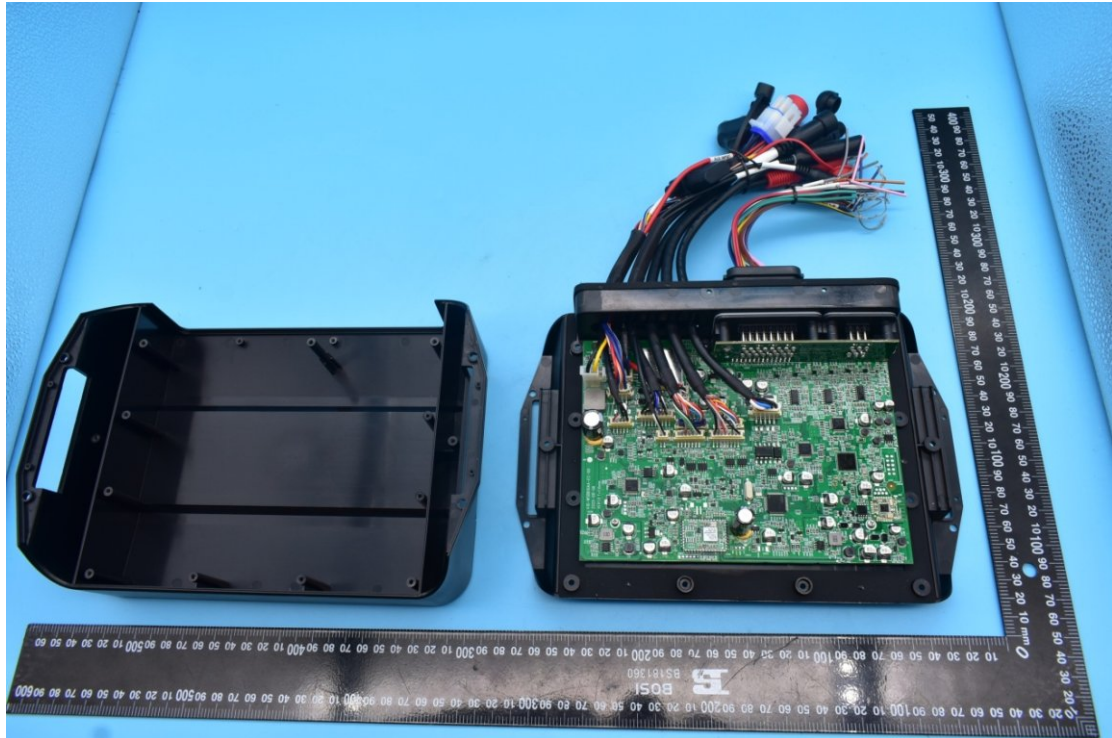

FCC ID:2AT9N-WS-BB-10, IC:25357-WSBB10

## Internal Photos

## 2. Antenna view