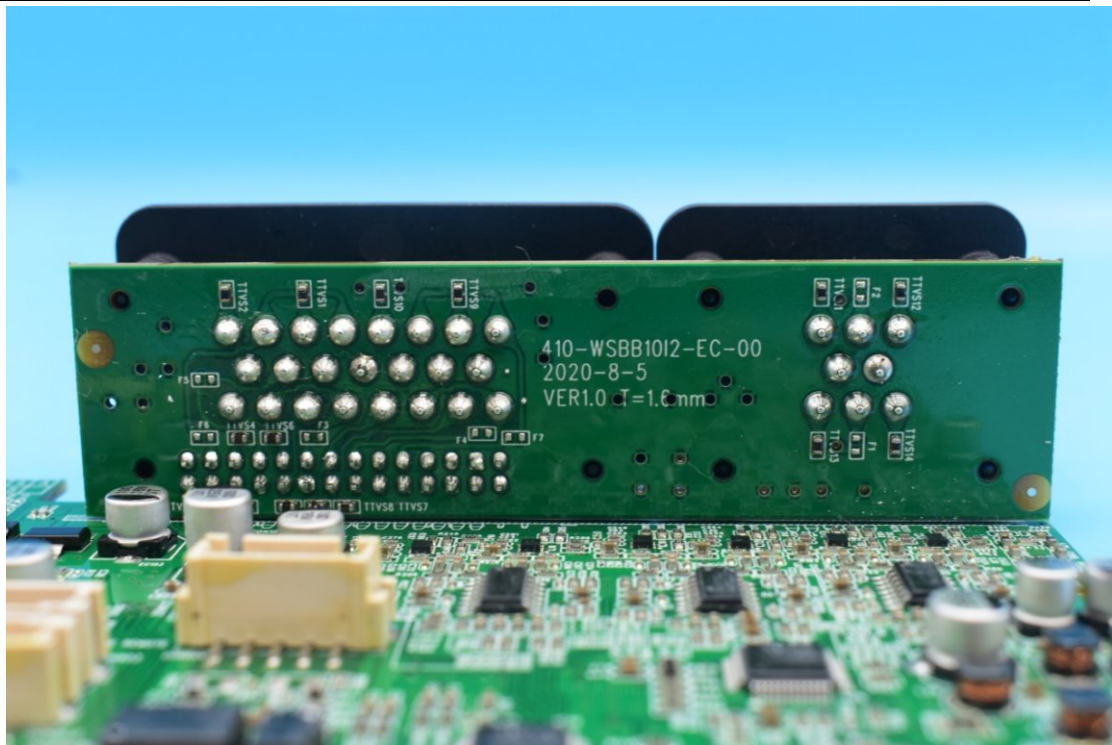

FCC ID:2AT9N-WS-BB-10, IC:25357-WSBB10

### 1. EUT uncover view

## 2. Antenna view