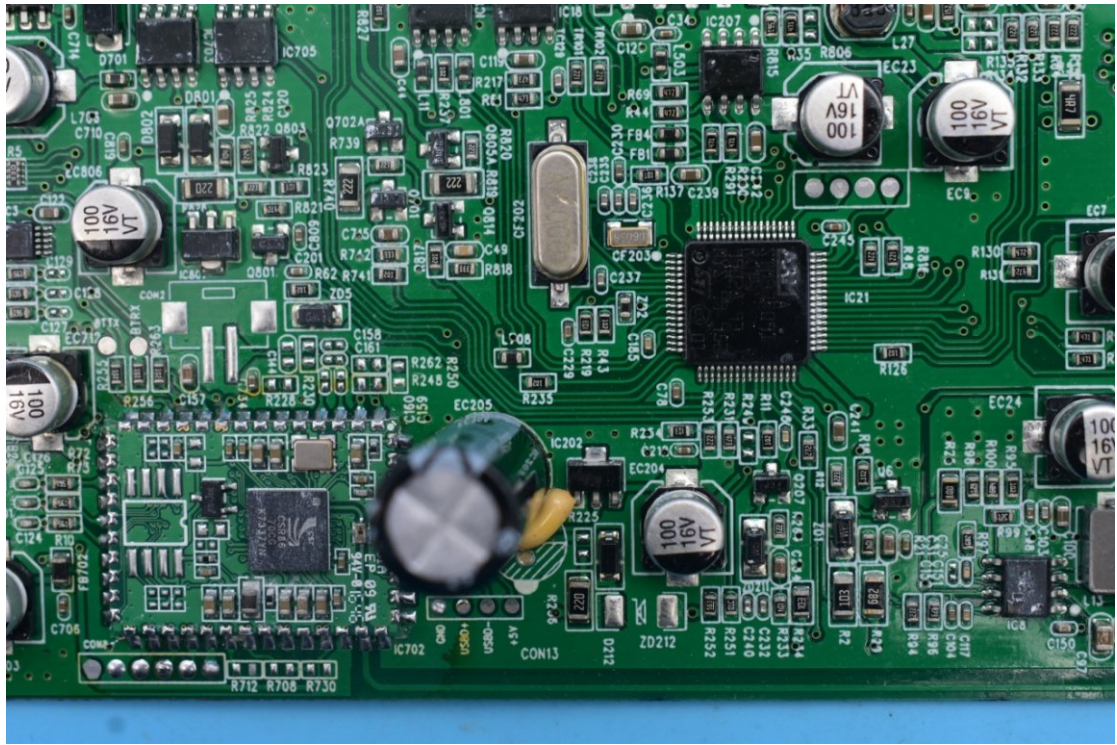

FCC ID:2AT9N-WS-BB-10, IC:25357-WSBB10

### 1. EUT uncover view

## 2. Antenna view