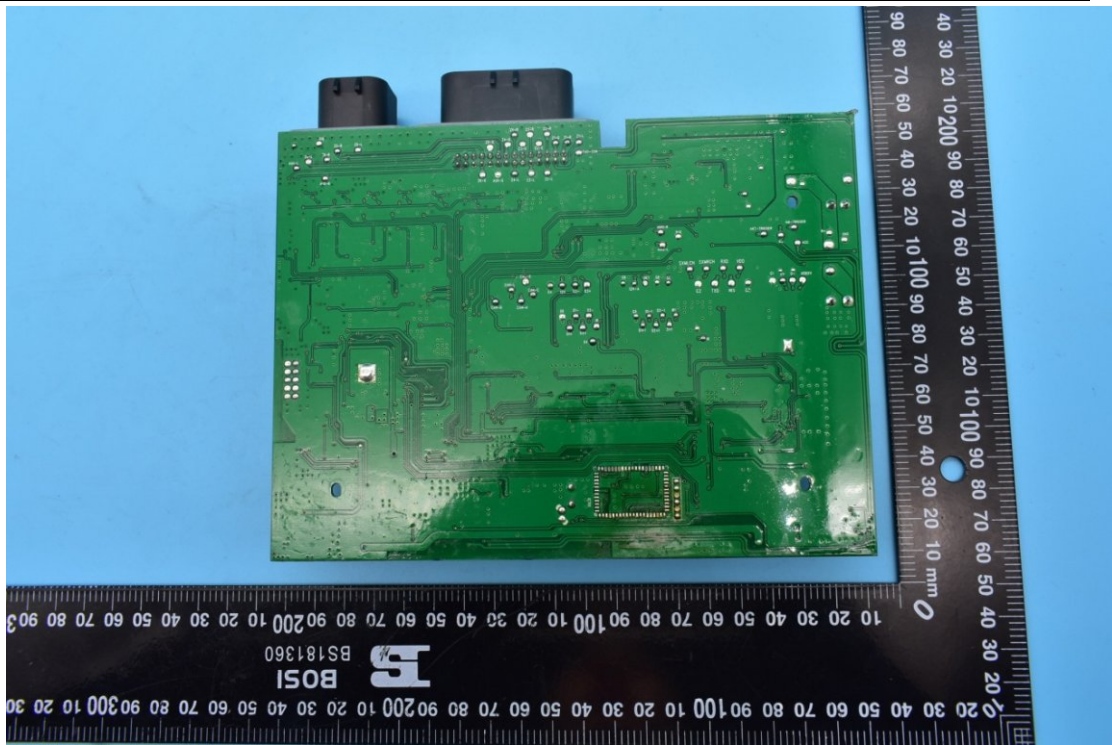

FCC ID:2AT9N-WS-BB-10, IC:25357-WSBB10

## Internal Photos

## 2. Antenna view