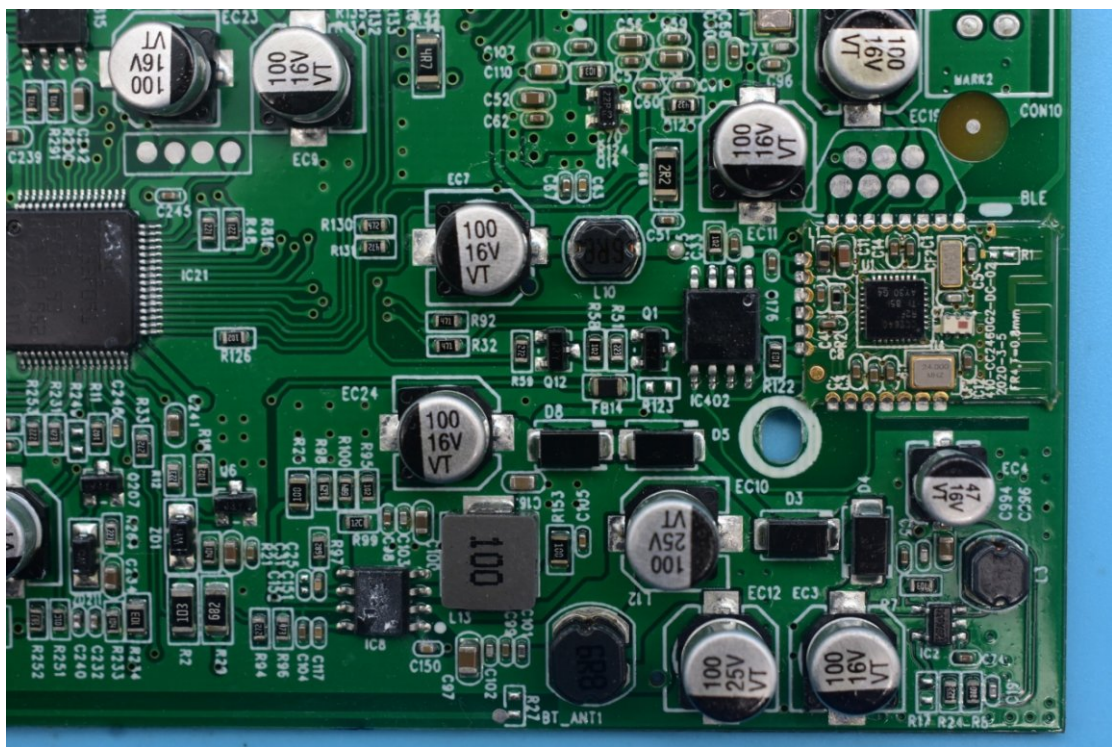

FCC ID:2AT9N-WS-BB-10, IC:25357-WSBB10

### 1. EUT uncover view

## 2. Antenna view