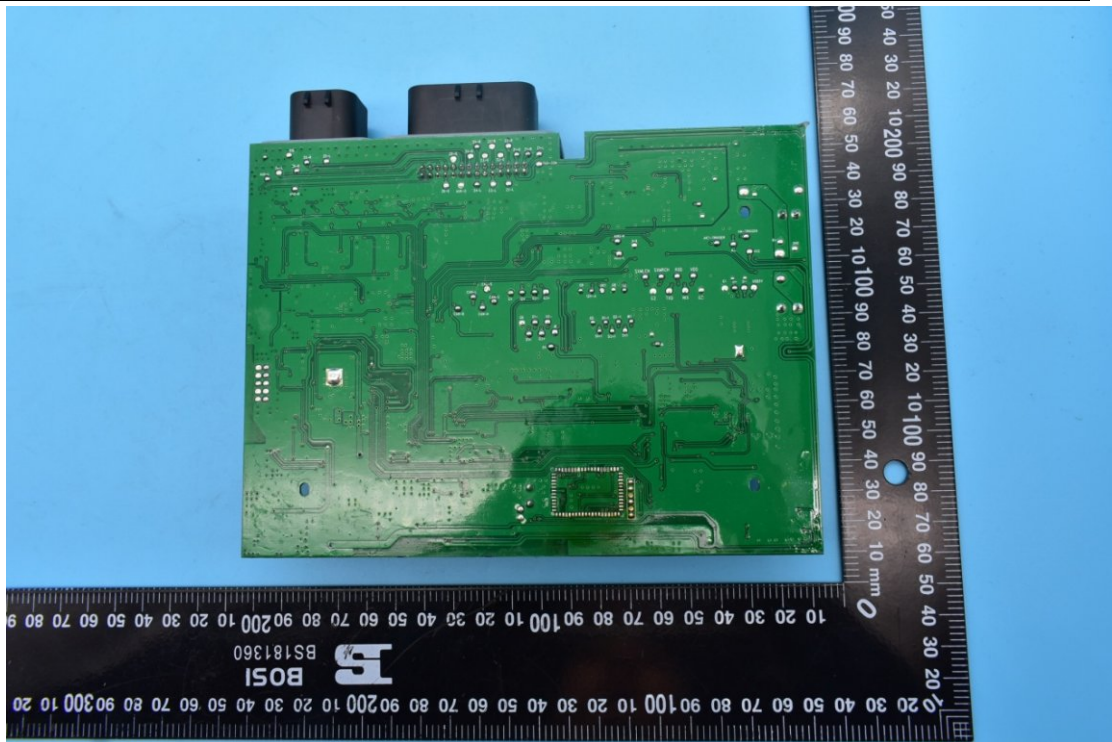

FCC ID:2AT9N-WS-BB-10, IC:25357-WSBB10

## Internal Photos

## 2. Antenna view