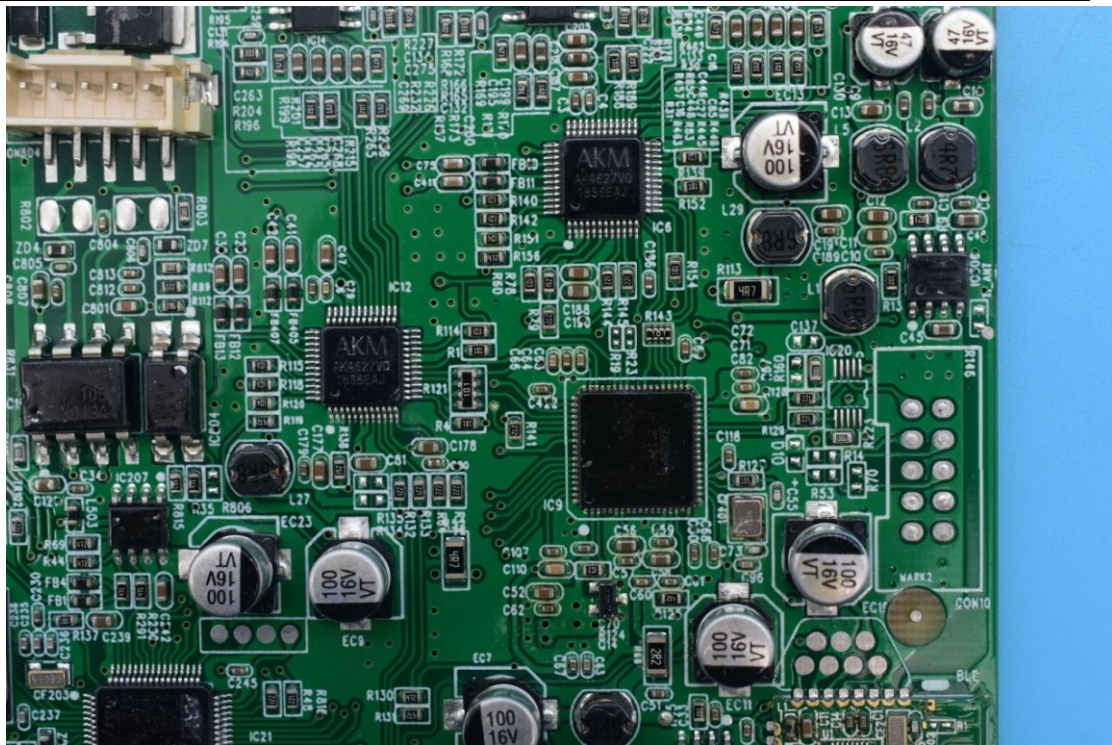

FCC ID:2AT9N-WS-BB-10, IC:25357-WSBB10

## Internal Photos

### 1. EUT uncover view

## 2. Antenna view