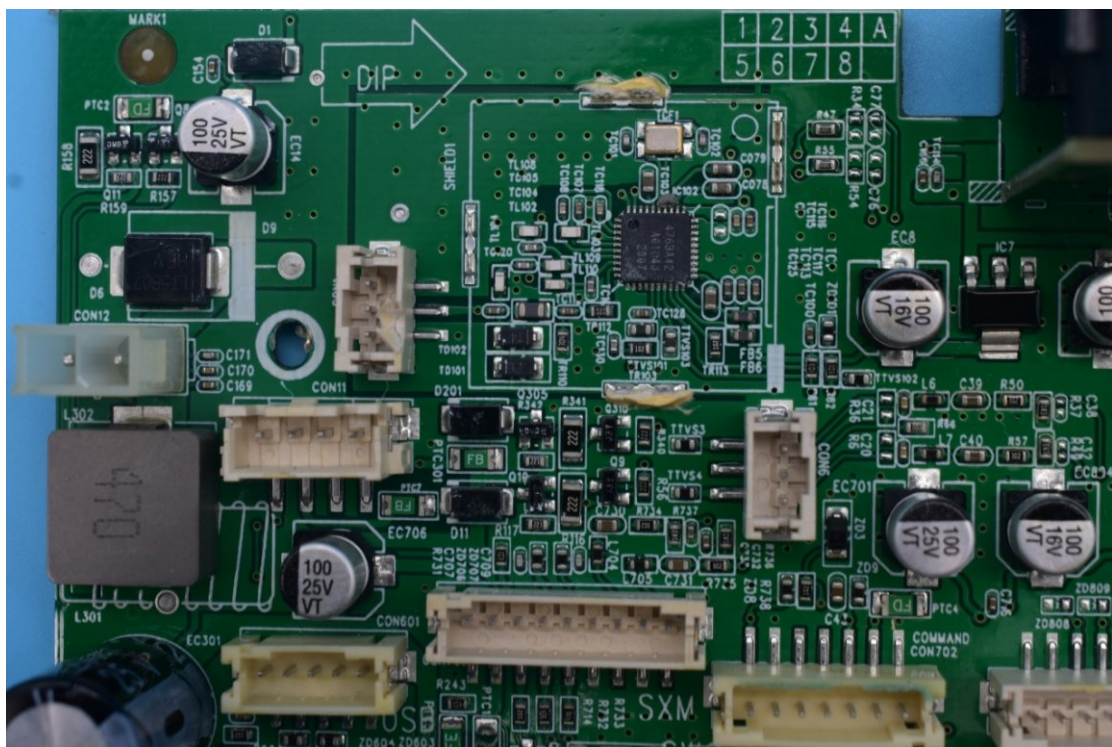

FCC ID:2AT9N-WS-BB-10, IC:25357-WSBB10

## Internal Photos

## 2. Antenna view