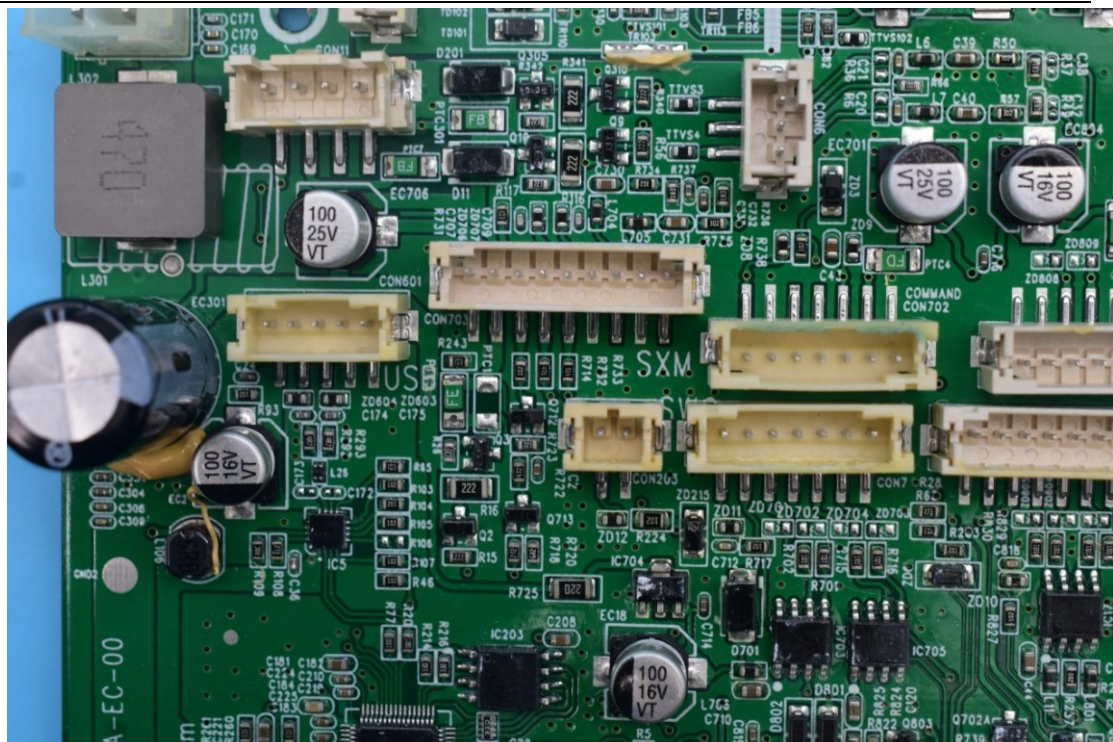

FCC ID:2AT9N-WS-BB-10, IC:25357-WSBB10

## Internal Photos

### 1. EUT uncover view

## 2. Antenna view