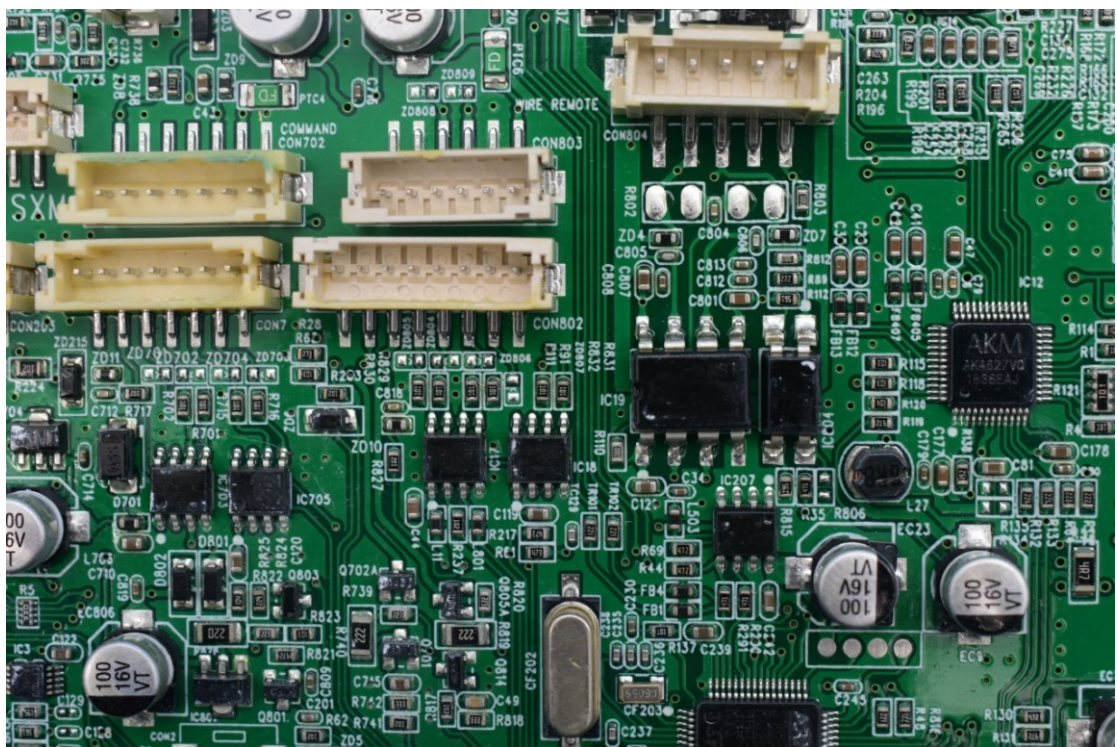

FCC ID:2AT9N-WS-BB-10, IC:25357-WSBB10

## Internal Photos

### 1. EUT uncover view

## 2. Antenna view