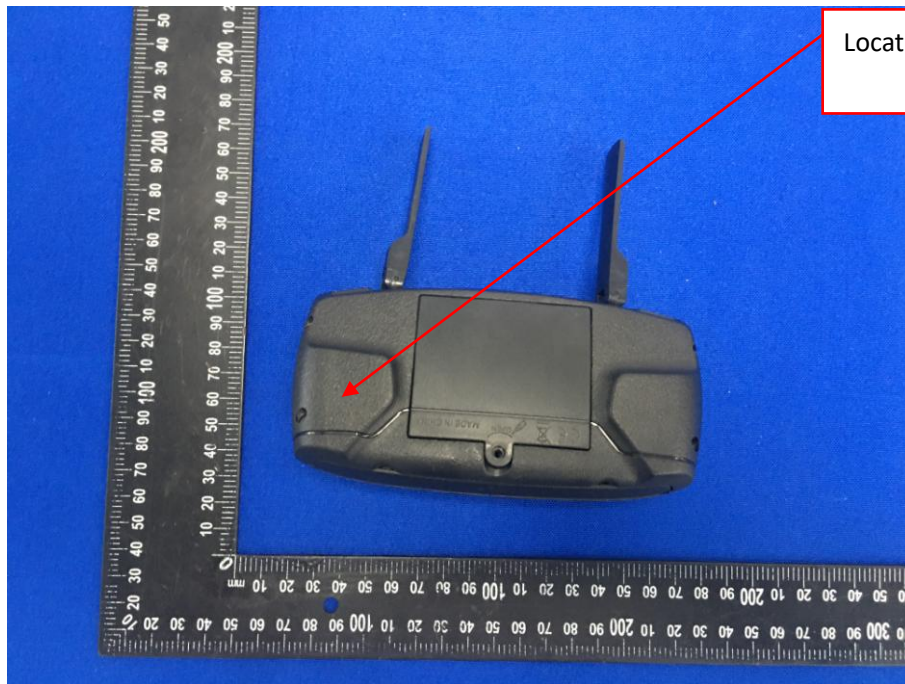

Size: 2.5cm (L)*1.5cm (W)

FCC ID: 2AT99-EX5

Model name: REMOTE CONTROL
AIRCRAFTSERIES

Model No.: EX5

Location