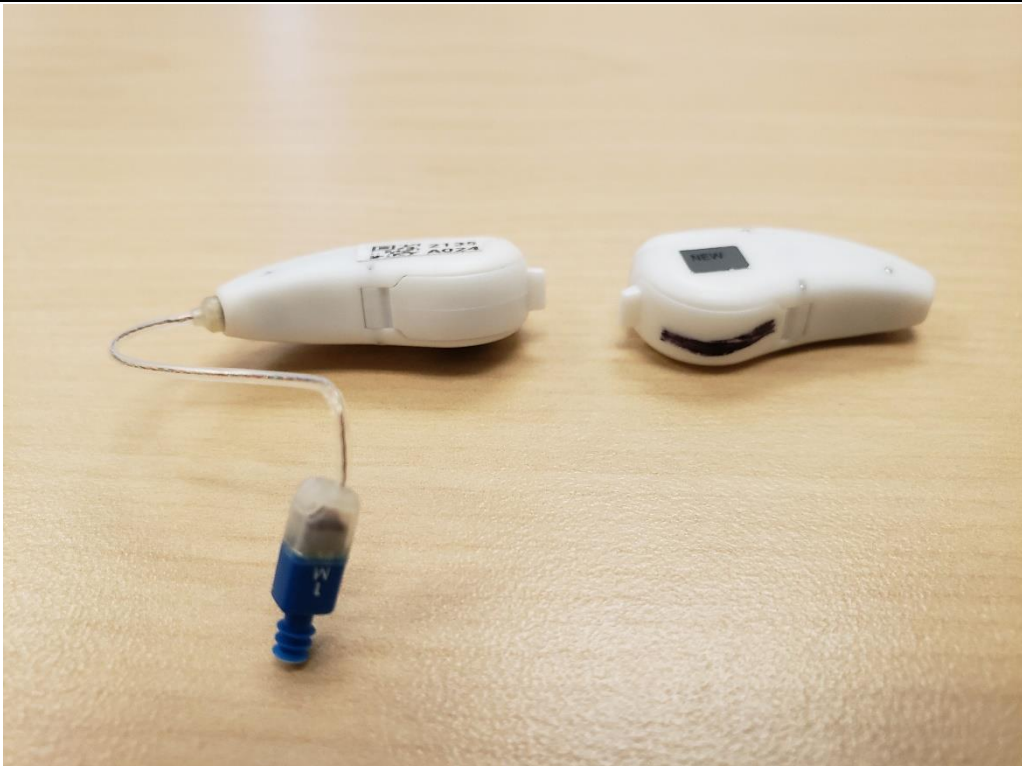

APPENDIX B.1

PHOTOGRAPHS OF EUT

EXTERNAL PHOTOS

Applicant	Whisper.AI Inc
Model Name	Whisper Earpieces
FCC ID	2AT97W1C

Front View

Rear View

Left Side View

Right Side View