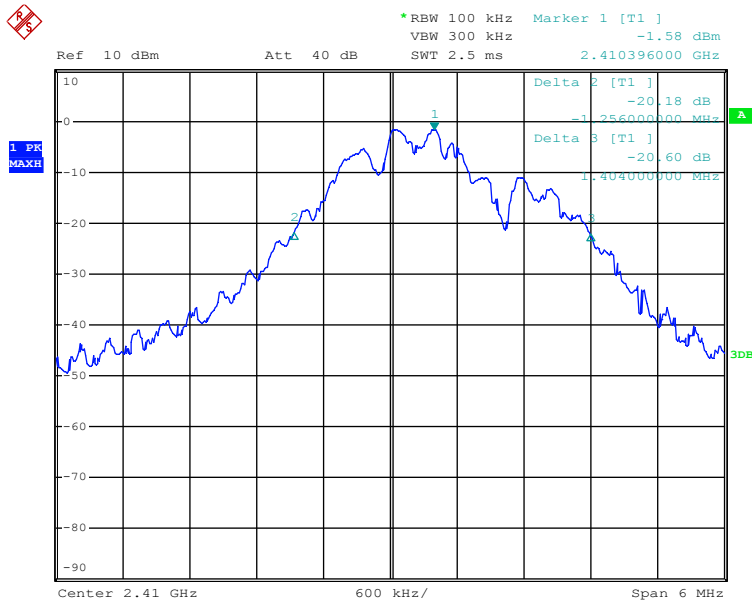

Appendix 1

Test Results

20dB Bandwidth

Tx frequency: 2410MHz

Date: 2.JAN.2020 17:13:13

Tx frequency: 2442MHz

Date: 2.JAN.2020 17:17:02

www.tuv.com

Tx frequency: 2473MHz

Date: 2.JAN.2020 17:19:55