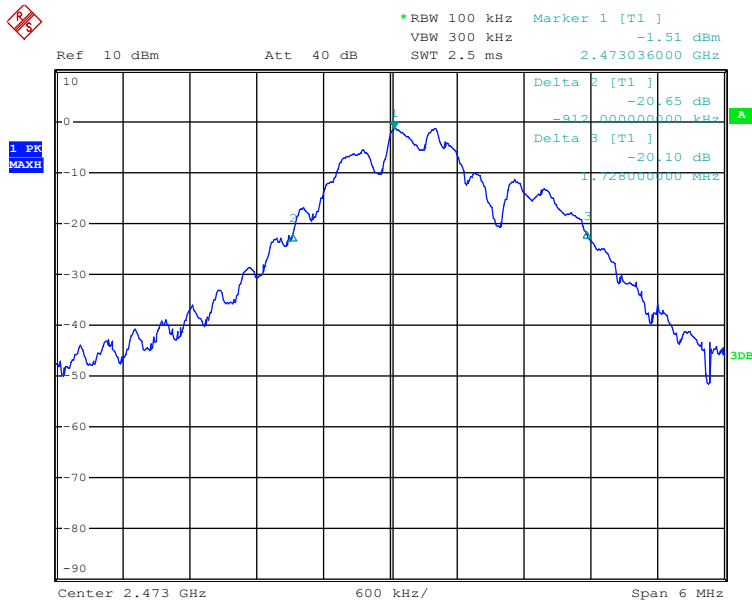

Appendix 1

Test Results

20dB Bandwidth

Tx frequency: 2410MHz

Date: 2.JAN.2020 17:13:13

Tx frequency: 2442MHz

Date: 2.JAN.2020 17:17:02

www.tuv.com

Tx frequency: 2473MHz

Date: 2.JAN.2020 17:19:55