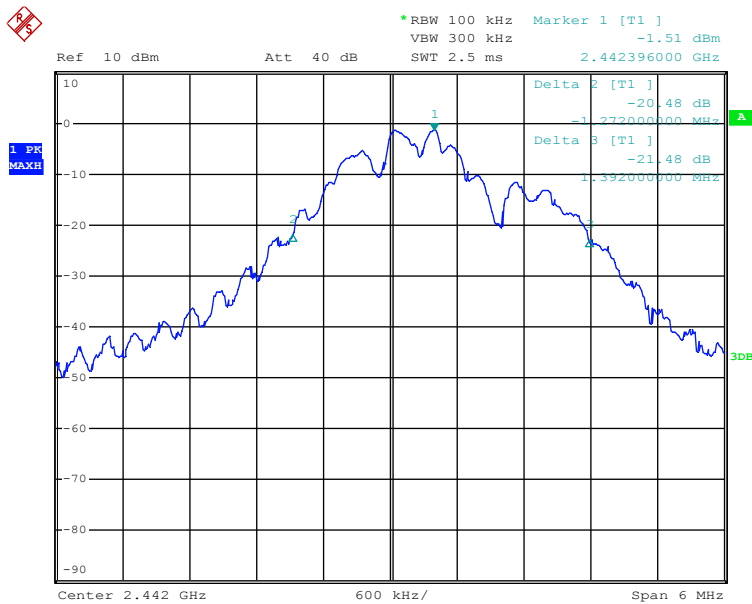

Appendix 1

Test Results

20dB Bandwidth

Tx frequency: 2410MHz

Date: 2.JAN.2020 17:13:13

Tx frequency: 2442MHz

Date: 2.JAN.2020 17:17:02

www.tuv.com

Tx frequency: 2473MHz

Date: 2.JAN.2020 17:19:55