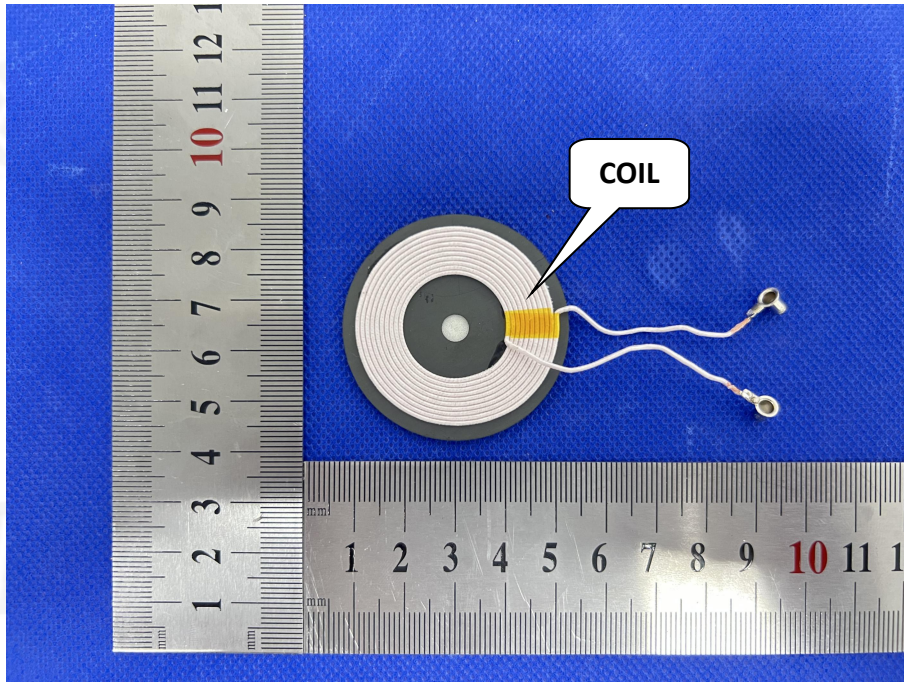

EUT PHOTO(Internal Photos)

Test Mode: DN-J020A

***** END OF REPORT *****