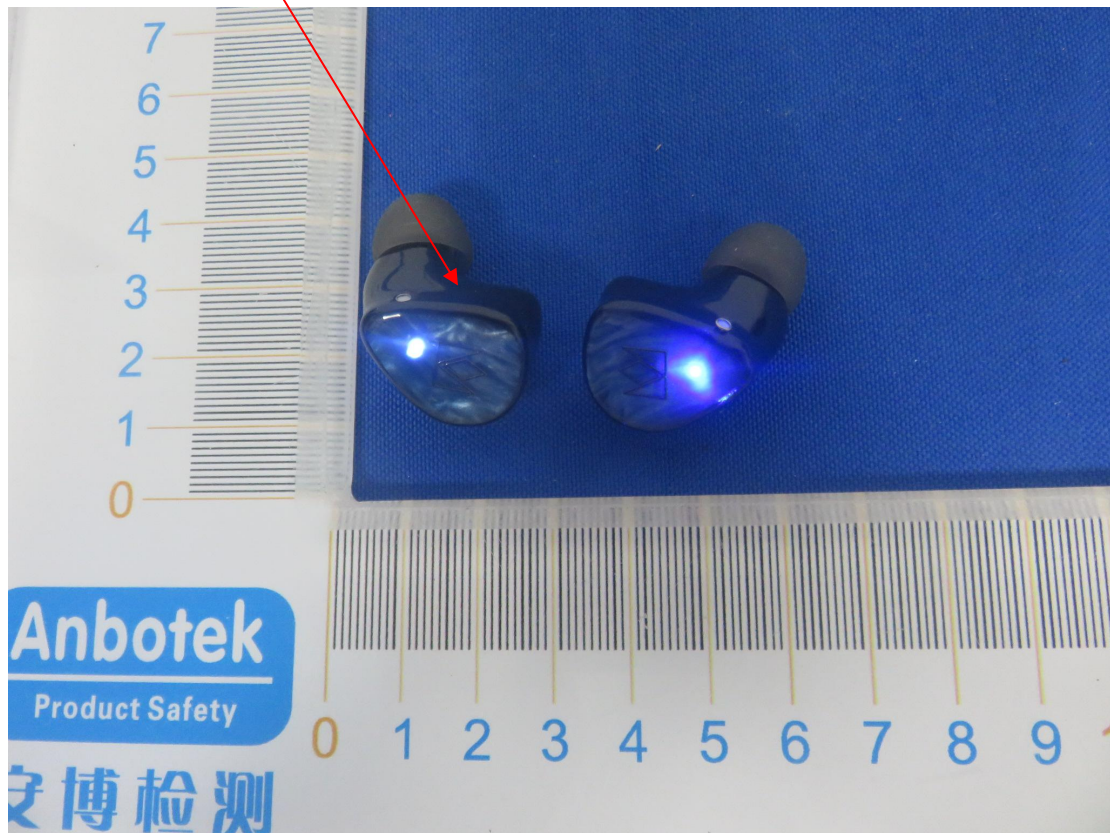

Label Location On EUT

Label

**Product Name: True Wireless Stereo Earphone**  
**Model No.: Noble FoKus Pro**  
**FCC ID: 2AT8X-FOKUSPRO**