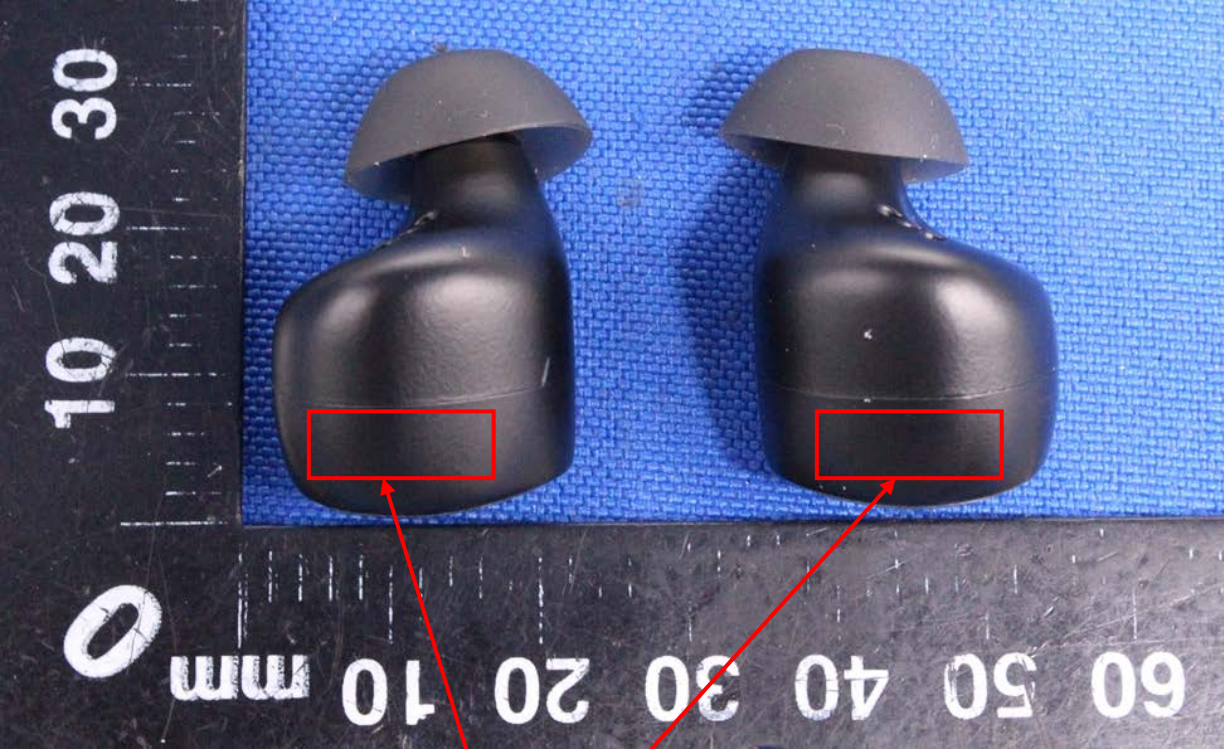

# Label Artwork and Location

Model: Falcon Pro

Label:

Size: L\*W=12\*5mm

Location