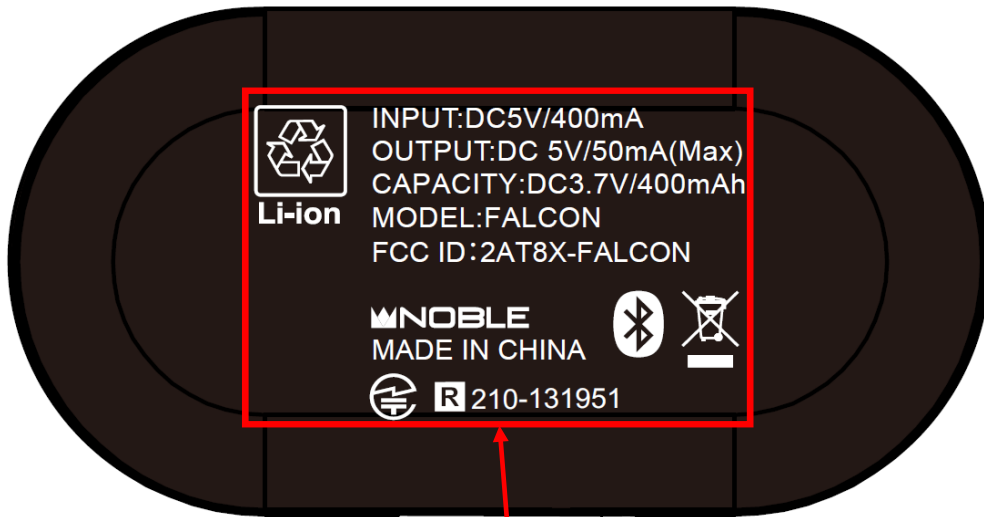

Label Artwork and Location

Model: FALCON

Label:

Location

Size: L*W=30.8*20mm