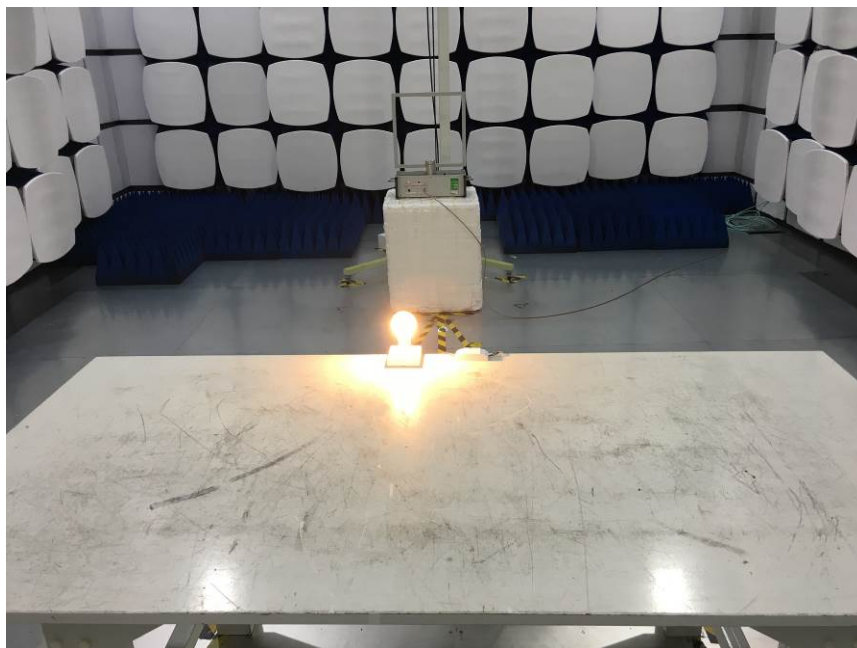

1 Photographs - EUT Test Setup

1.1 Radiated Spurious Emission

9KHz~30MHz:

30MHz~1GHz:

Above 1GHz:

1.2 Conducted Emission