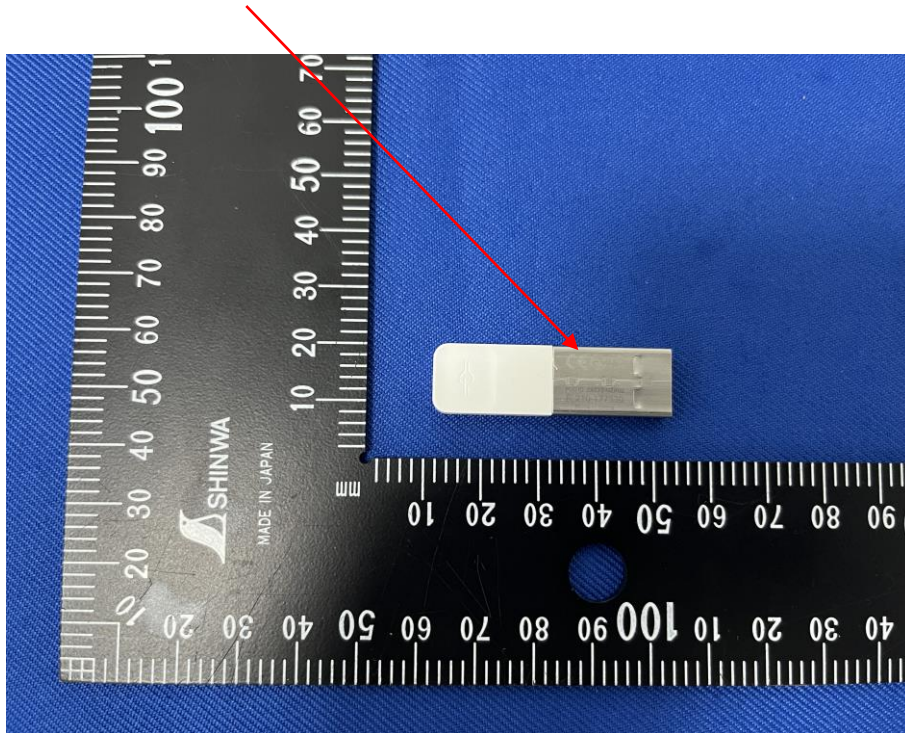

Label Location On EUT

Label

Product Name: Gravio Zigbee Dongle Gen2

Model No.: GZR02C

FCC ID: 2AT7Z-GZR02C