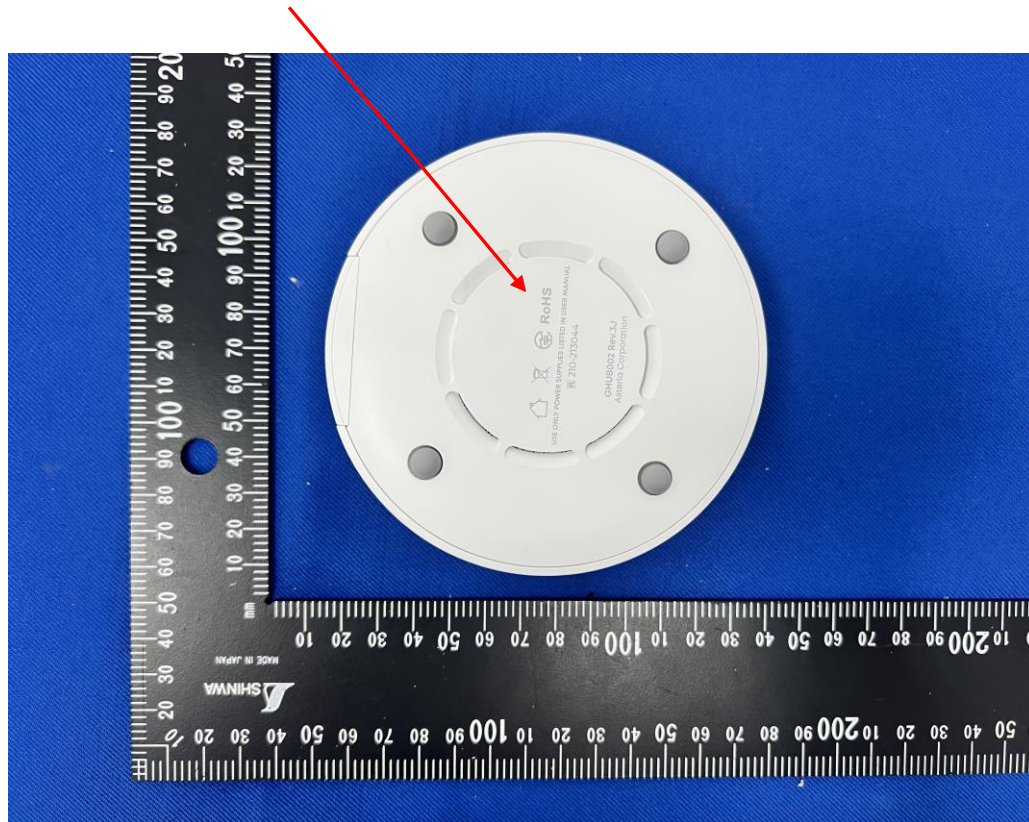

Label Location On EUT

Label

Product Name: Gravio Hub 2

Model Number: GHUB002

Trademark: Gravio

FCC ID: 2AT7Z-GHUB0203

contains FCC ID: XMR201903EG25G