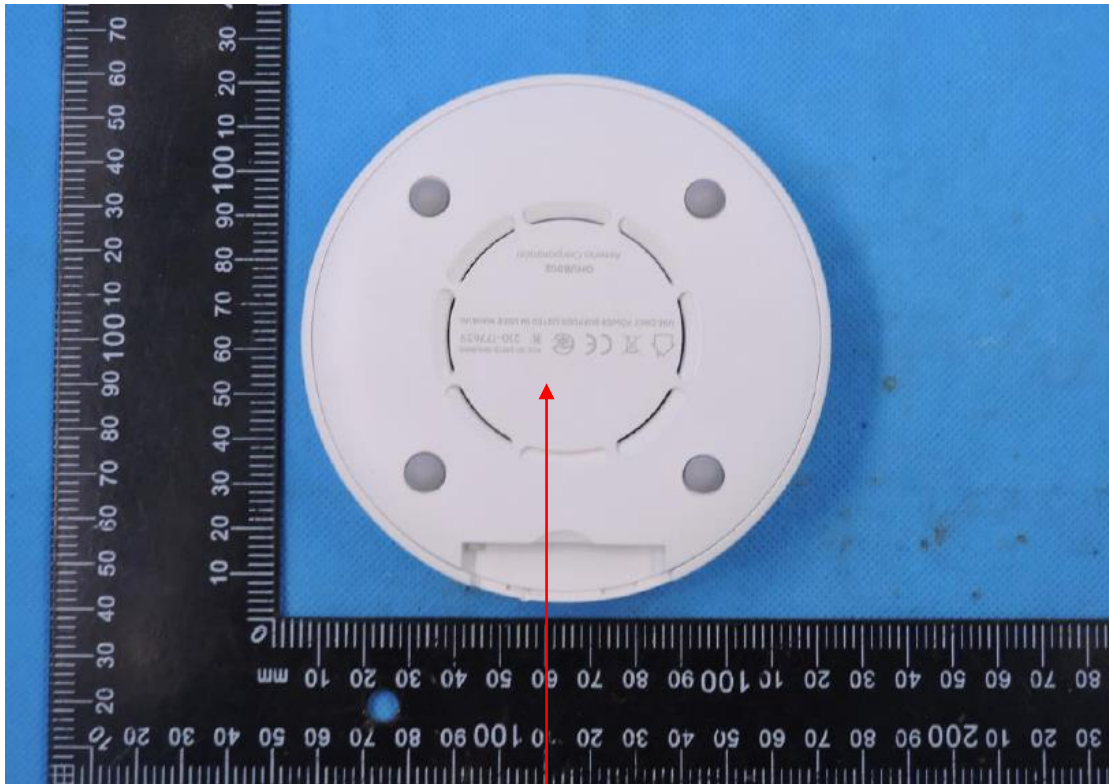

Label

    FCC ID: 2AT7Z-GHUB002
R 210-177629

USE ONLY POWER SUPPLIES LISTED IN USER MANUAL

Contains: R 201-190133

GHUB002
Asteria Corporation

■ PANTONE Cool gray 5 C