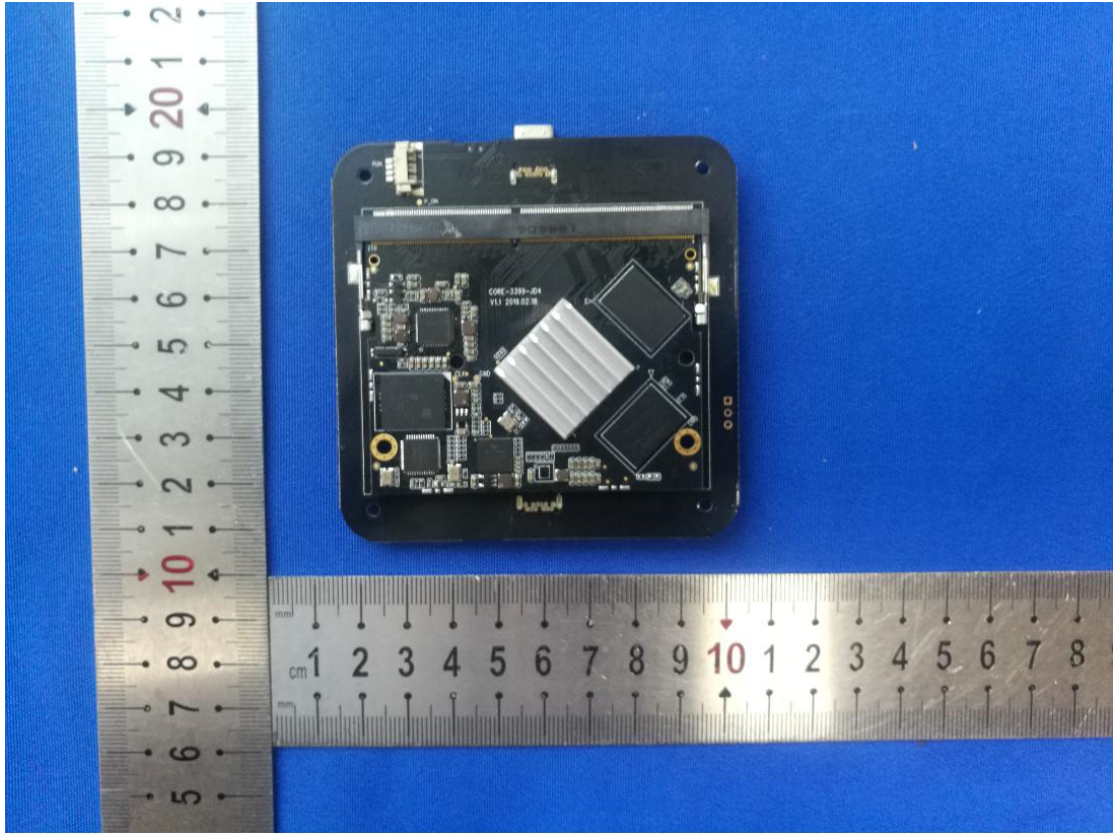

Model: GHUB001

Model: GHUB001

Model: GHUB001

Model: GHUB001

Model: GHUB001

Model: GHUB001

Model: GHUB001

Model: GHUB001

Model: GHUB001

Wifi and BT Antenna

Zigbee Antenna