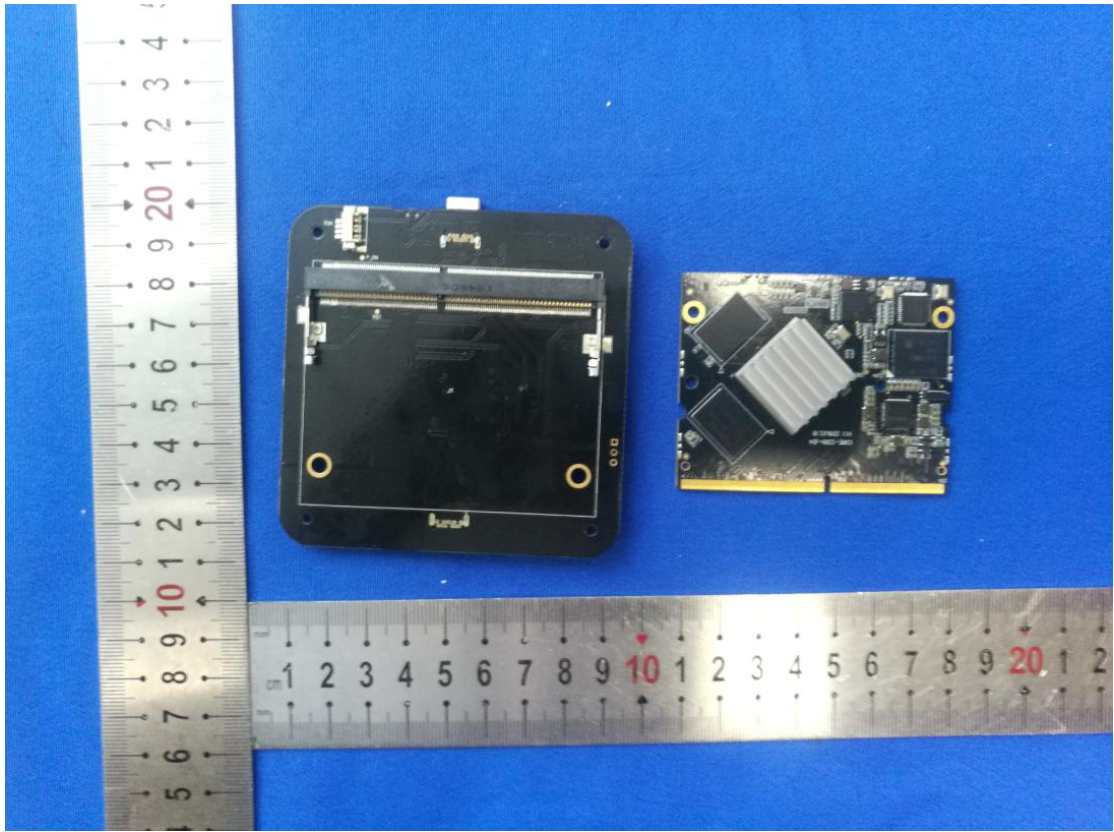

Model: GHUB001

Model: GHUB001

Model: GHUB001

Model: GHUB001

Model: GHUB001

Model: GHUB001

Model: GHUB001

Model: GHUB001

Model: GHUB001

Wifi and BT Antenna

Zigbee Antenna