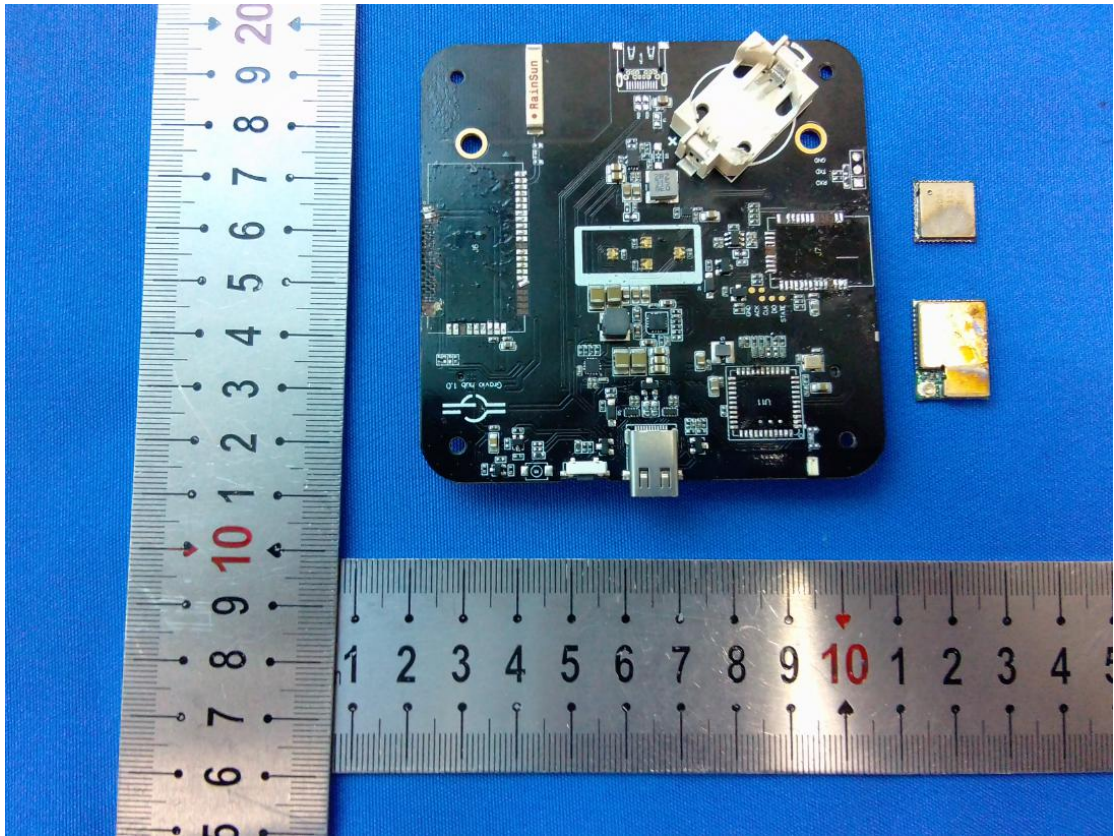

Model: GHUB001

Model: GHUB001

Model: GHUB001

Model: GHUB001

Model: GHUB001

Model: GHUB001

Model: GHUB001

Model: GHUB001

Model: GHUB001

Wifi and BT Antenna

Zigbee Antenna