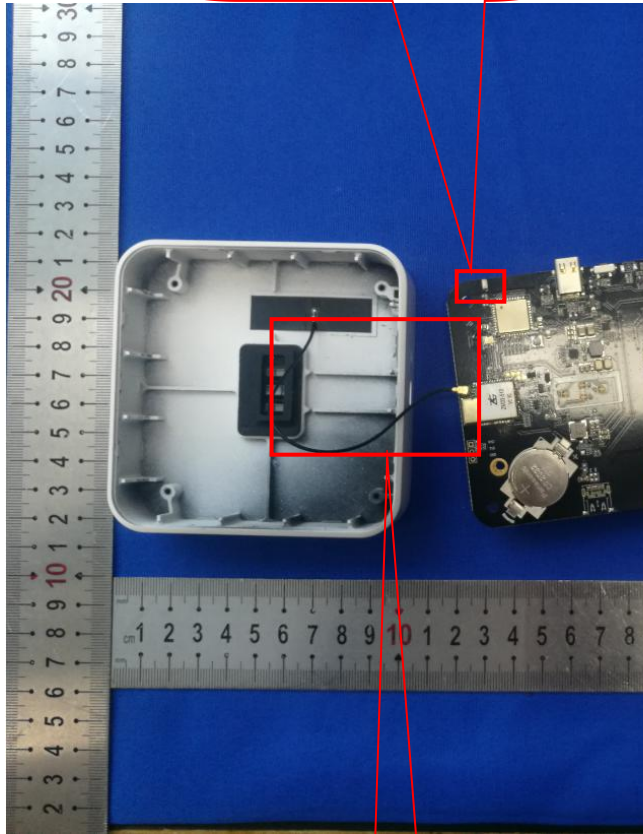

Model: GHUB001

Wifi and BT Antenna

Zigbee Antenna