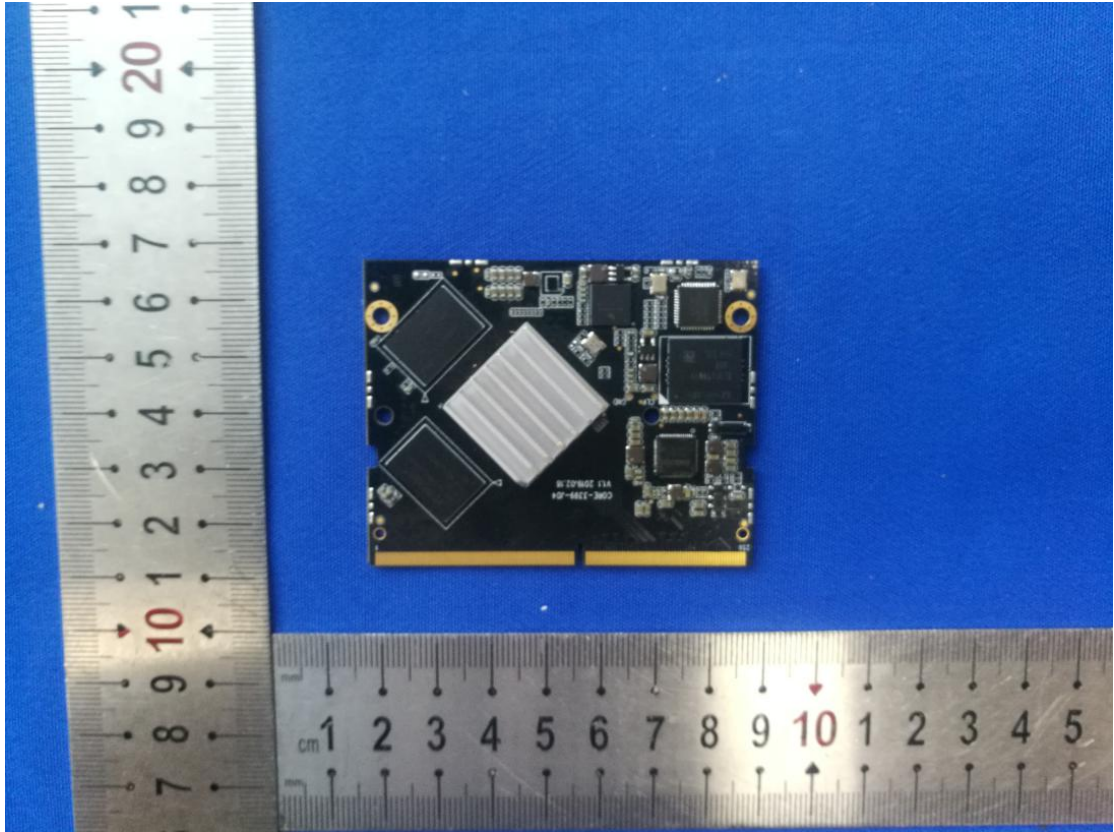

Model: GHUB001

Model: GHUB001

Model: GHUB001

Model: GHUB001

Model: GHUB001

Model: GHUB001

Model: GHUB001

Model: GHUB001

Model: GHUB001

Wifi and BT Antenna

Zigbee Antenna