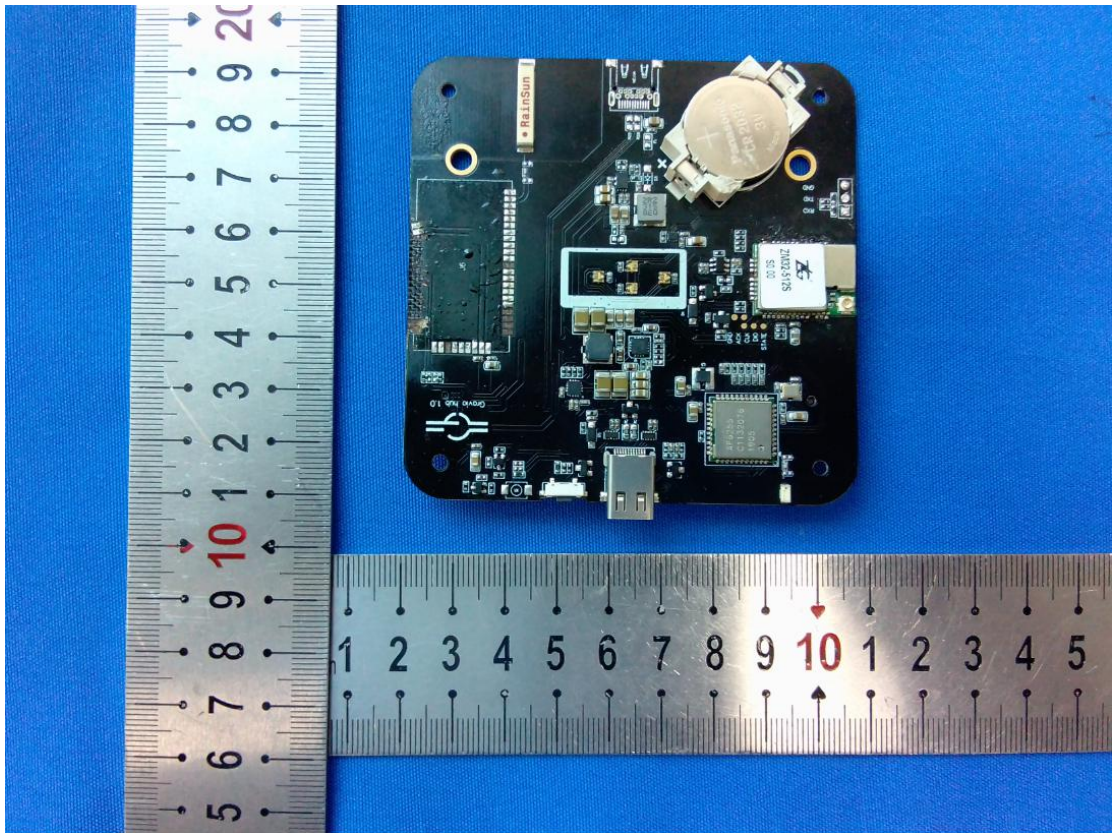

Model: GHUB001

Model: GHUB001

Model: GHUB001

Model: GHUB001

Model: GHUB001

Model: GHUB001

Model: GHUB001

Model: GHUB001

Model: GHUB001

Wifi and BT Antenna

Zigbee Antenna