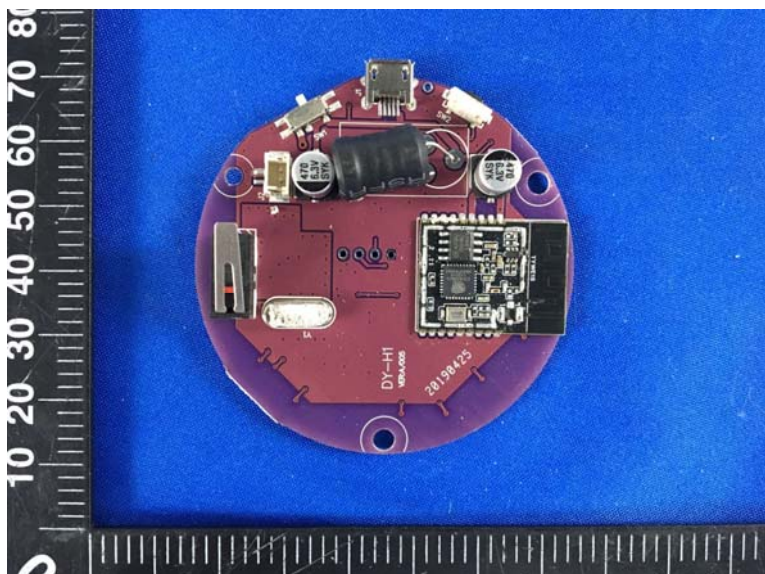

FCC ID:2AT7VDY-H1

WIFI antenna