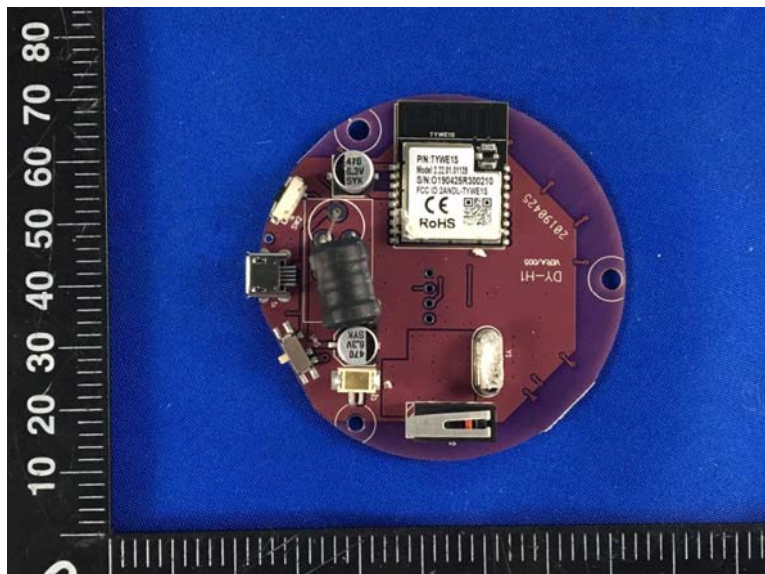

FCC ID:2AT7VDY-H1

WIFI antenna