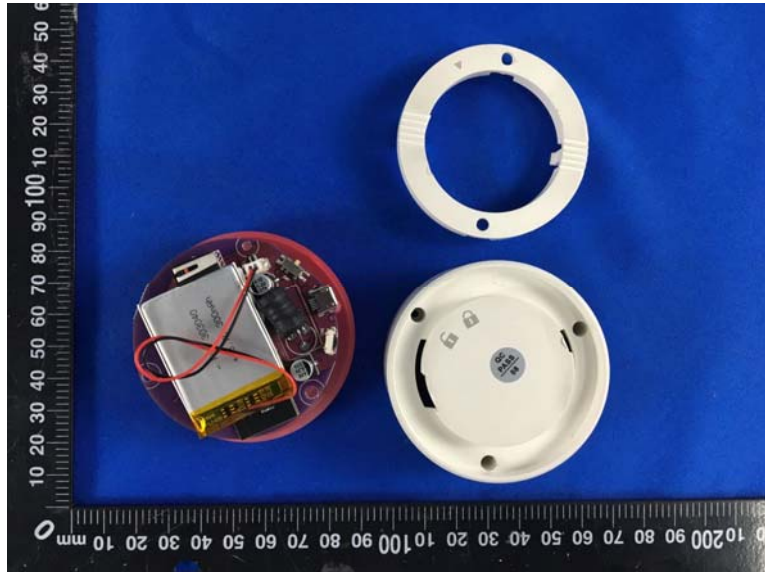

FCC ID:2AT7VDY-H1

WIFI antenna