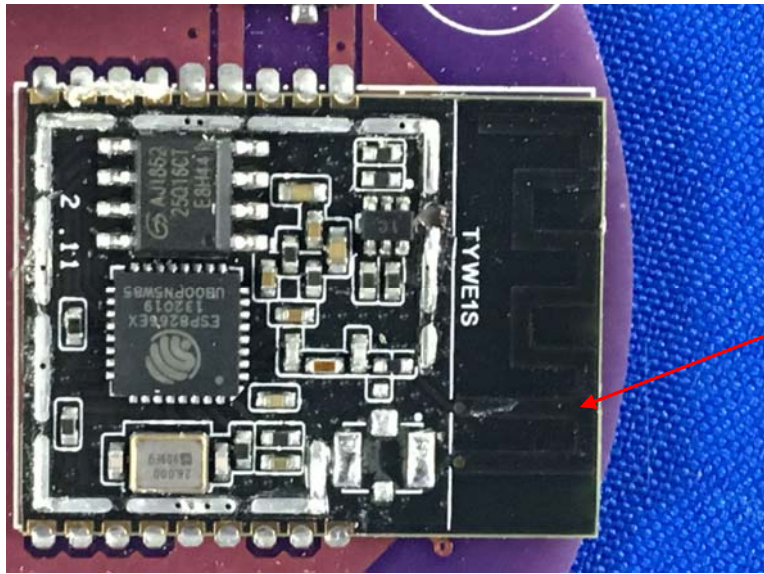

FCC ID:2AT7VDY-H1

WIFI antenna