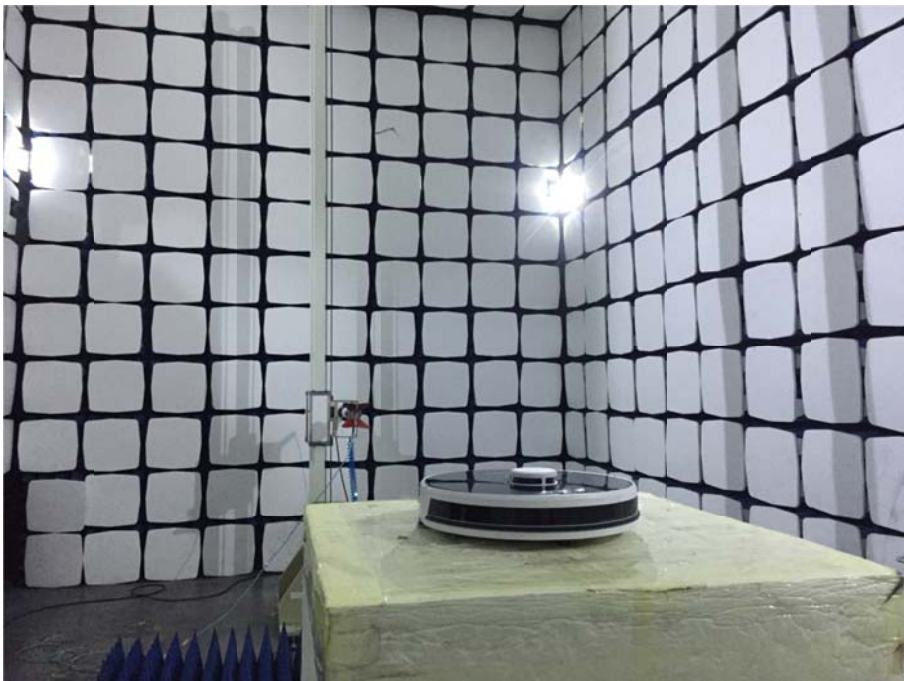

EXHIBIT 4 - TEST SETUP PHOTOGRAPHS

Conducted Emission Test Setup

Radiation Emission Test Setup (Below 30MHz)

Radiation Emission Test Setup (30MHz to 1GHz)

Radiation Emission Test Setup (1GHz to 18GHz)

Radiation Emission Test Setup (Above 18GHz)