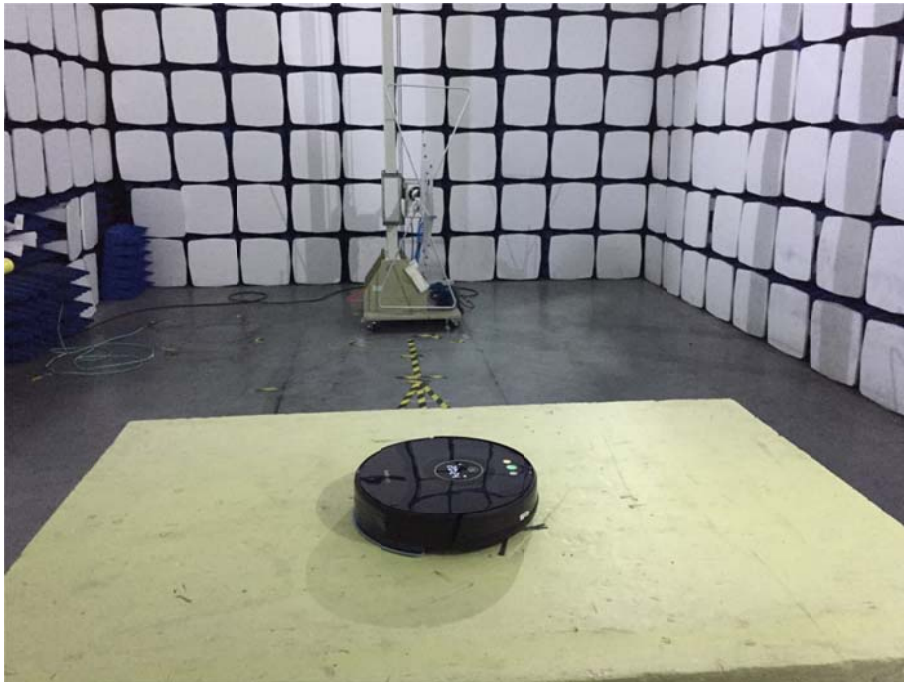

EXHIBIT 4 - TEST SETUP PHOTOGRAPHS

Conducted Emission Test Setup

Radiation Emission Test Setup (Below 30MHz)

Radiation Emission Test Setup (30MHz to 1GHz)

Radiation Emission Test Setup (1GHz to 18GHz)

Radiation Emission Test Setup (Above 18GHz)