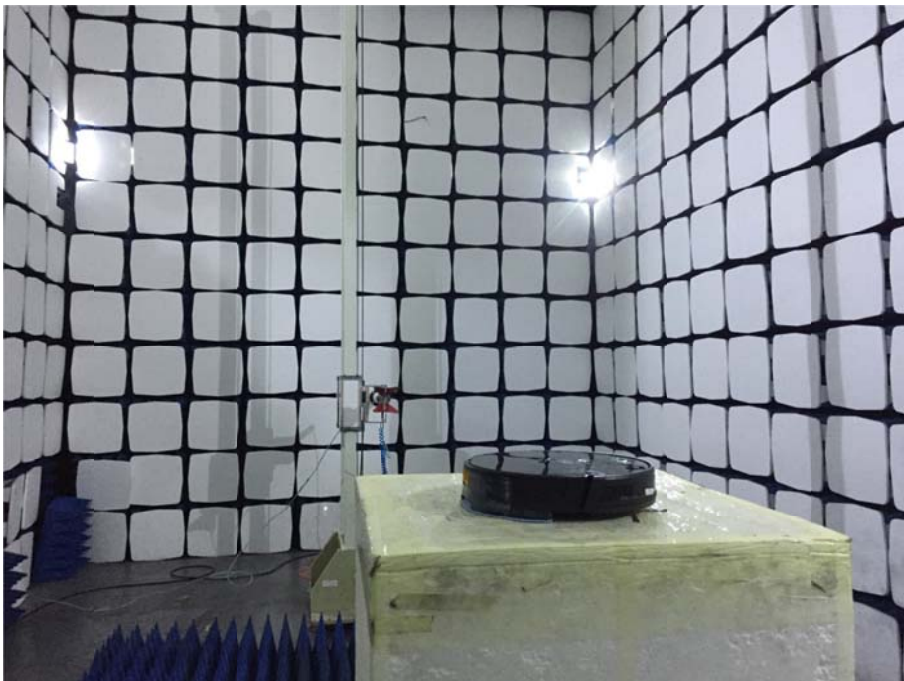

EXHIBIT 4 - TEST SETUP PHOTOGRAPHS

Conducted Emission Test Setup

Radiation Emission Test Setup (Below 30MHz)

Radiation Emission Test Setup (30MHz to 1GHz)

Radiation Emission Test Setup (1GHz to 18GHz)

Radiation Emission Test Setup (Above 18GHz)