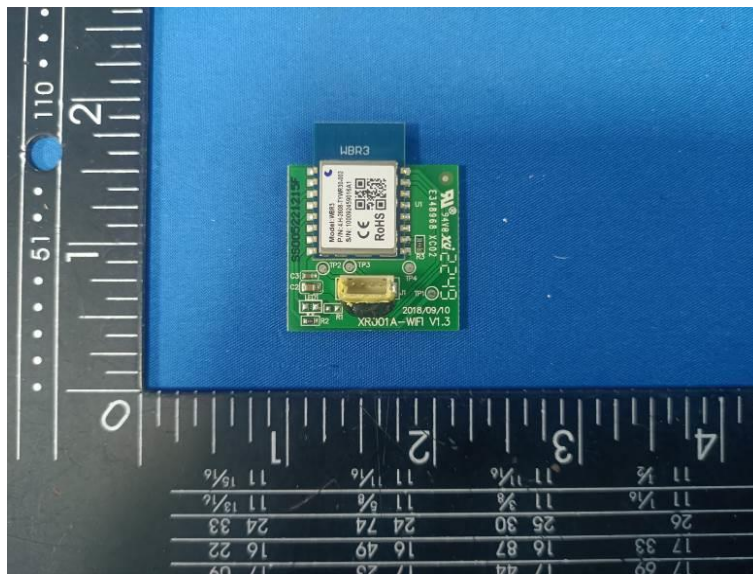

Internal Photos of the EUT

BT/2.4G WIFI
PCB Antenna