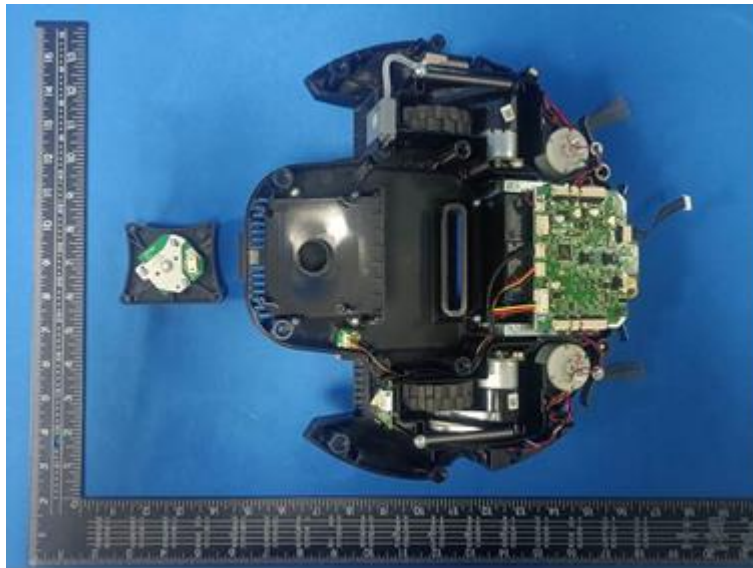

Internal Photos of the EUT

BT/2.4G WIFI
PCB Antenna