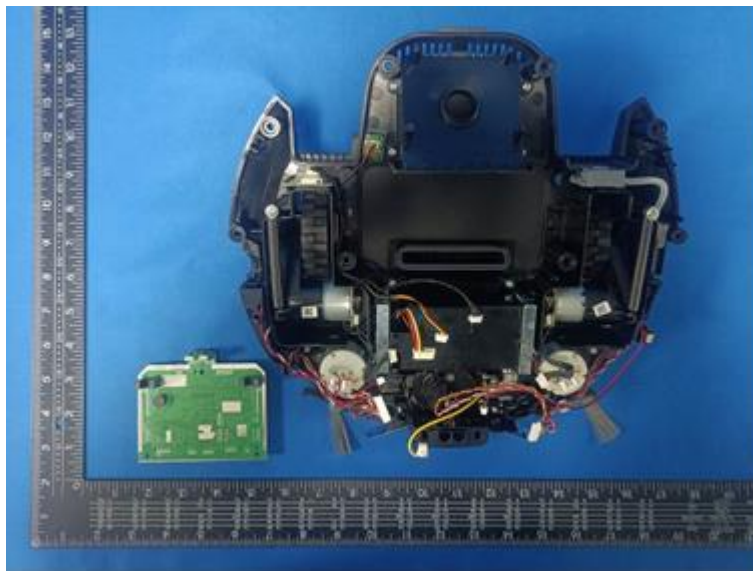

Internal Photos of the EUT

BT/2.4G WIFI
PCB Antenna