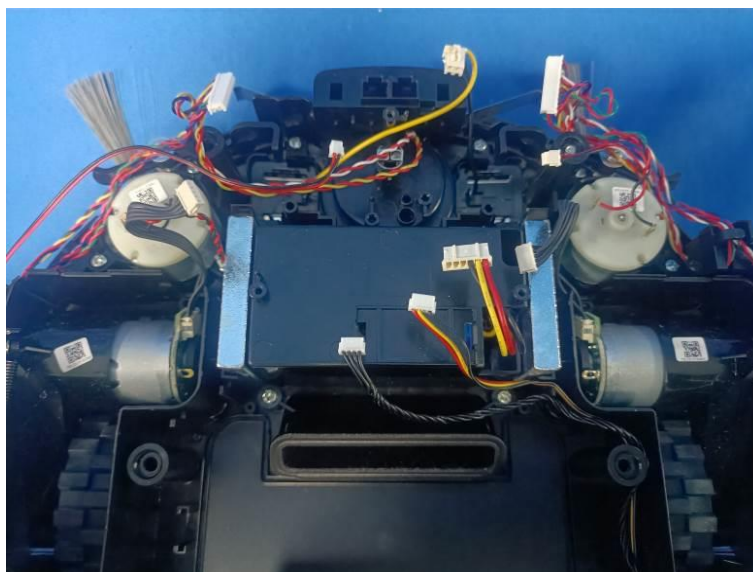

Internal Photos of the EUT

BT/2.4G WIFI
PCB Antenna