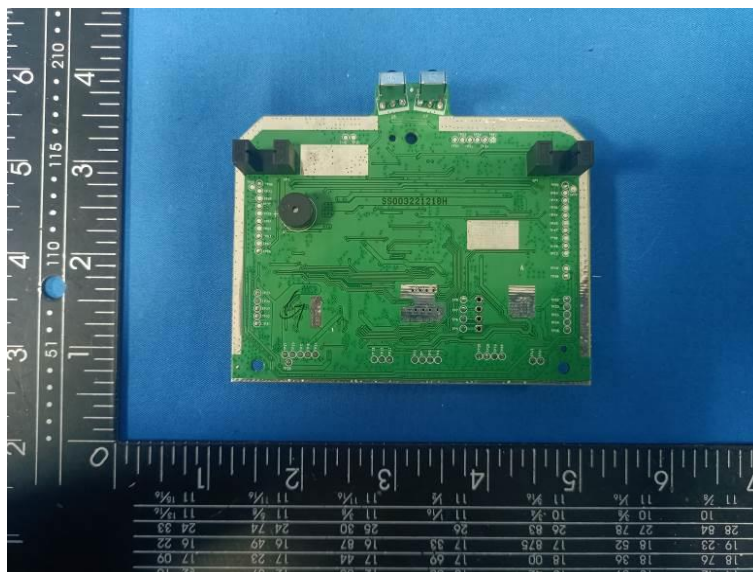

Internal Photos of the EUT

BT/2.4G WIFI
PCB Antenna