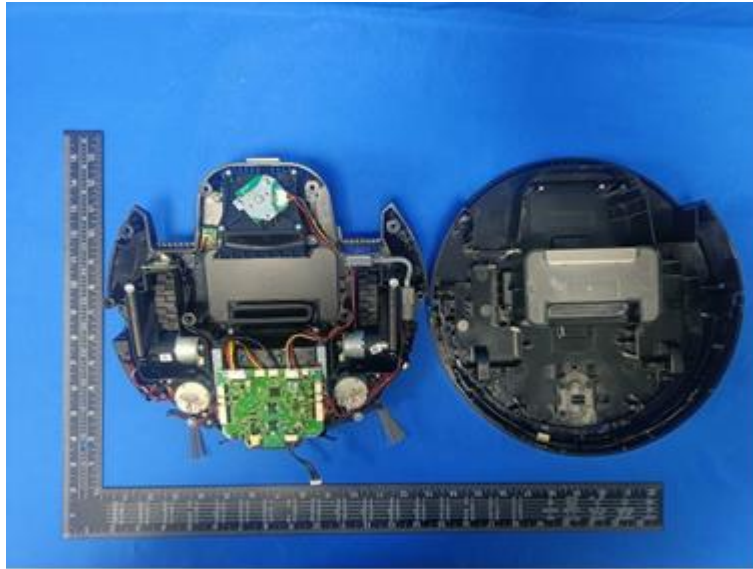

Internal Photos of the EUT

BT/2.4G WIFI
PCB Antenna