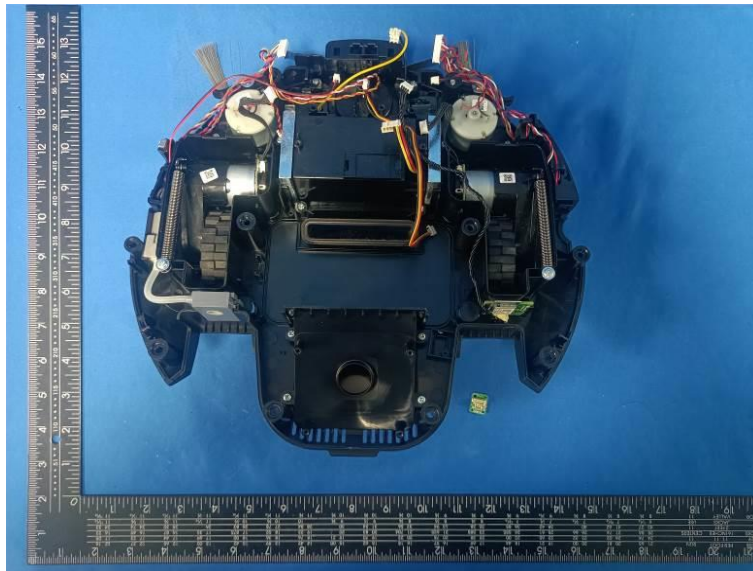

Internal Photos of the EUT

BT/2.4G WIFI
PCB Antenna