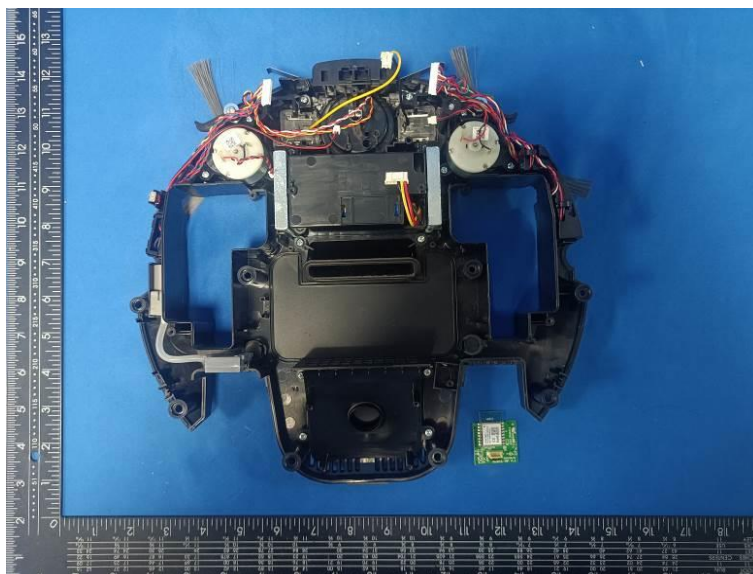

Internal Photos of the EUT

BT/2.4G WIFI
PCB Antenna