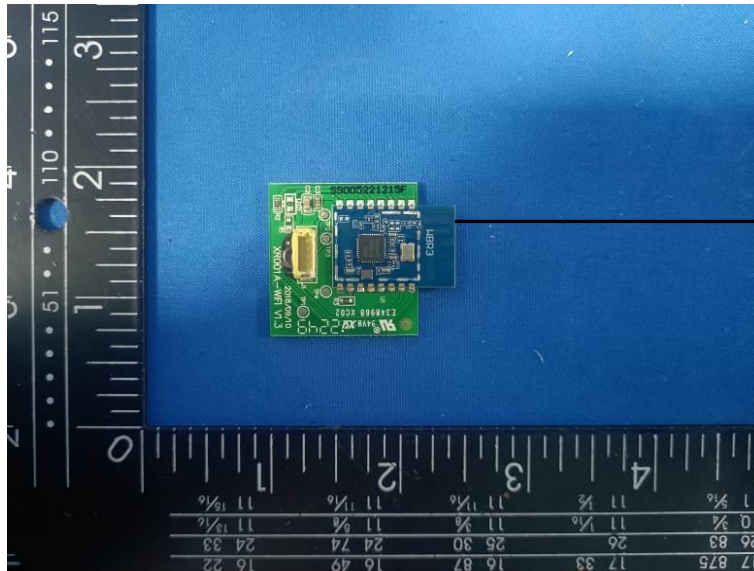

Internal Photos of the EUT

BT/2.4G WIFI
PCB Antenna