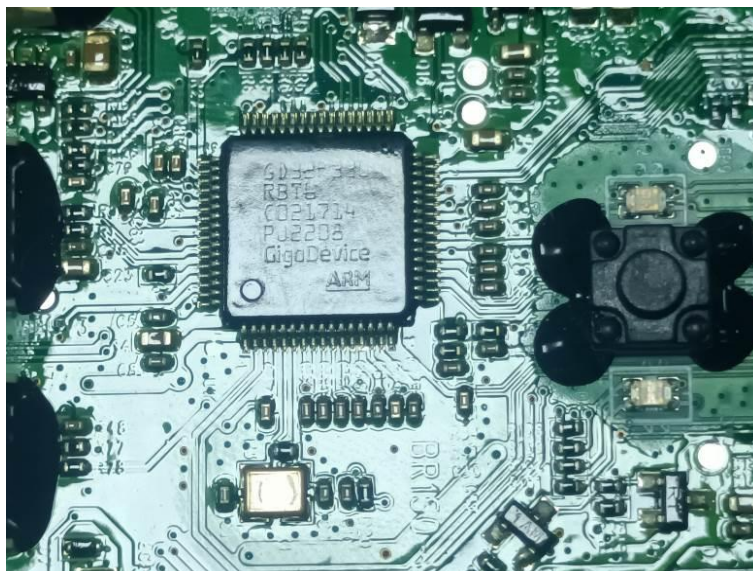

Internal Photos of the EUT

BT/2.4G WIFI
PCB Antenna