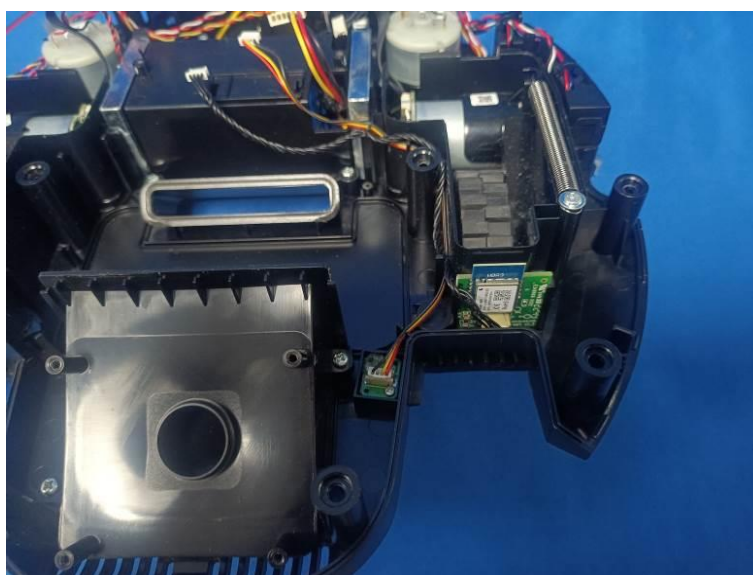

Internal Photos of the EUT

BT/2.4G WIFI
PCB Antenna