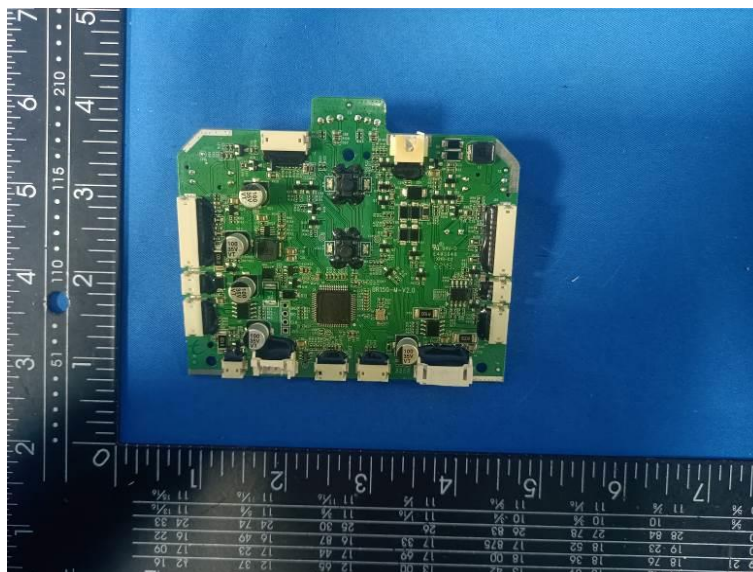

Internal Photos of the EUT

BT/2.4G WIFI
PCB Antenna