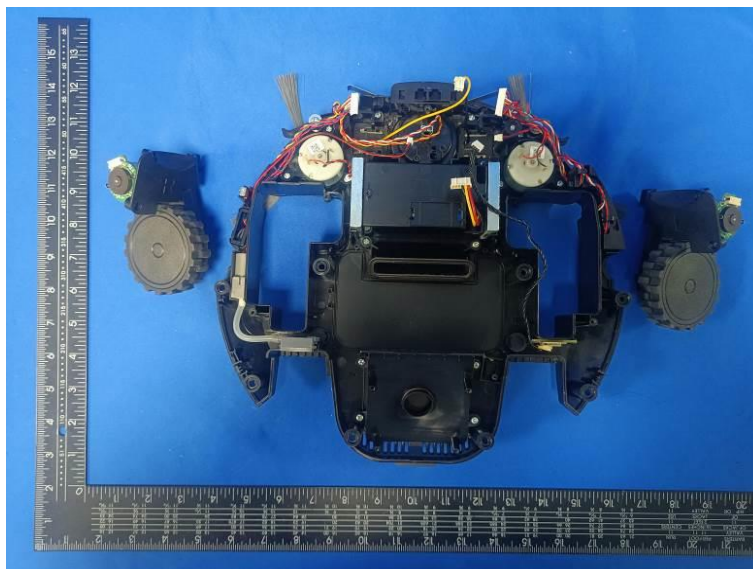

Internal Photos of the EUT

BT/2.4G WIFI
PCB Antenna