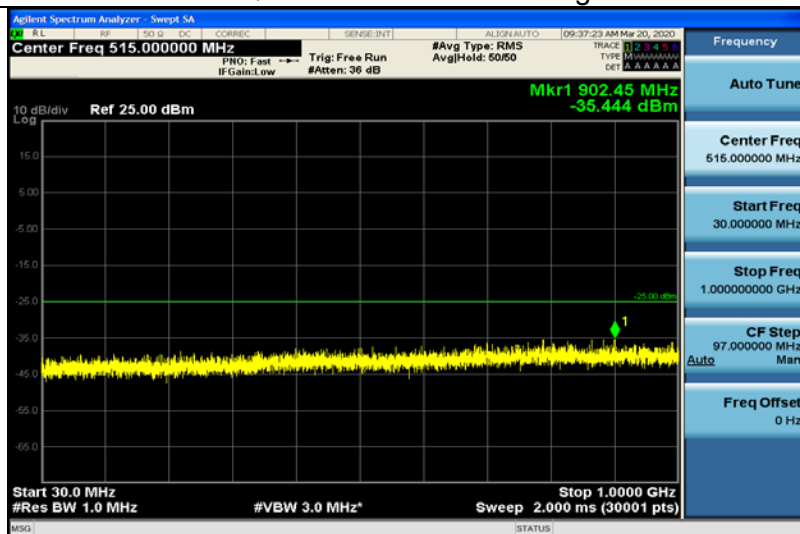

Band40-5MHz-16QAM-38775-25RB#0-Range1:30~1000MHz