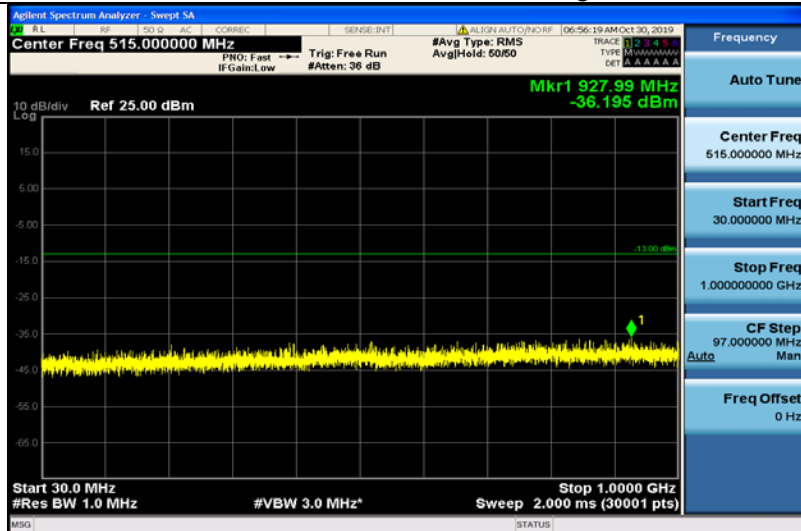

Band38-20MHz-16QAM-38150-1RB#0-Range1:30~1000MHz