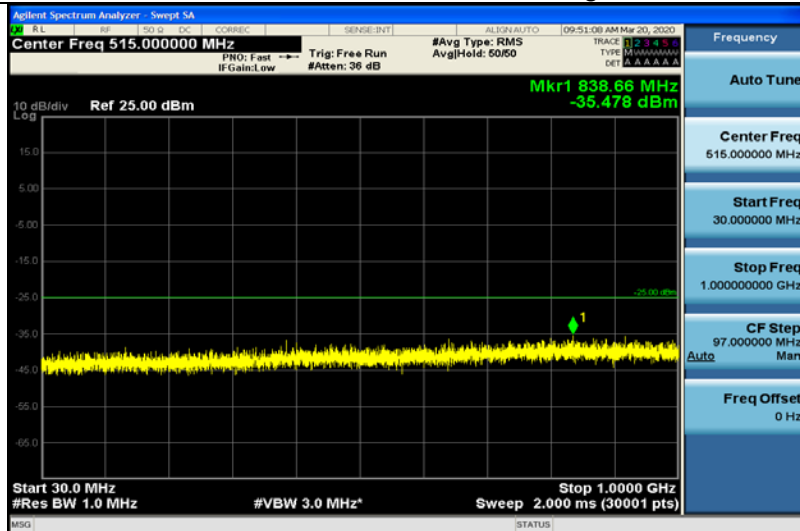

Band40-10MHz-16QAM-38750-50RB#0-Range1:30~1000MHz