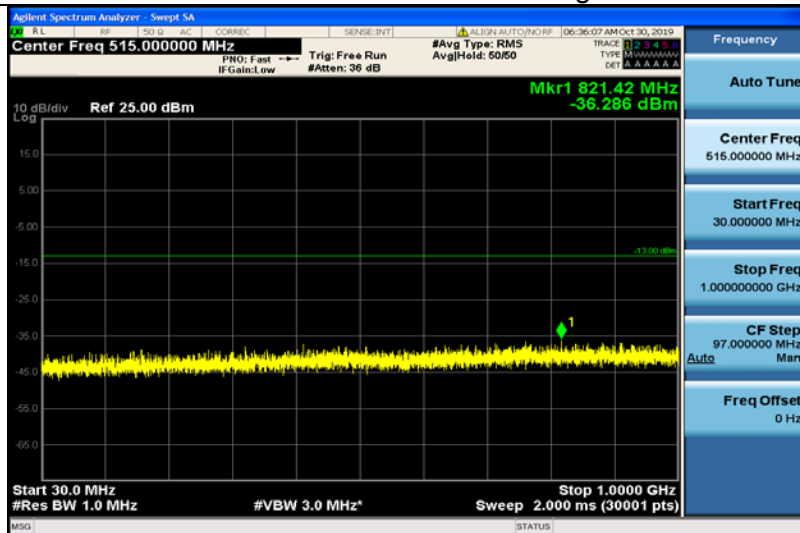

Band38-10MHz-16QAM-38200-1RB#0-Range1:30~1000MHz