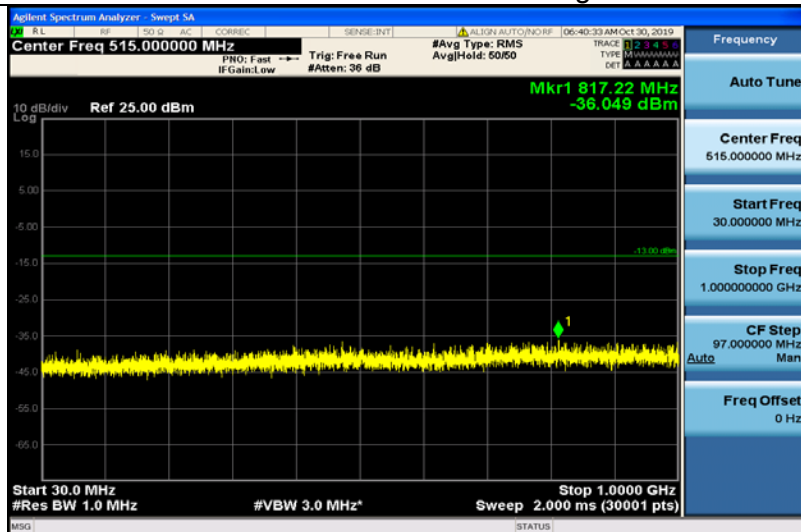

Band38-15MHz-16QAM-37825-1RB#0-Range1:30~1000MHz