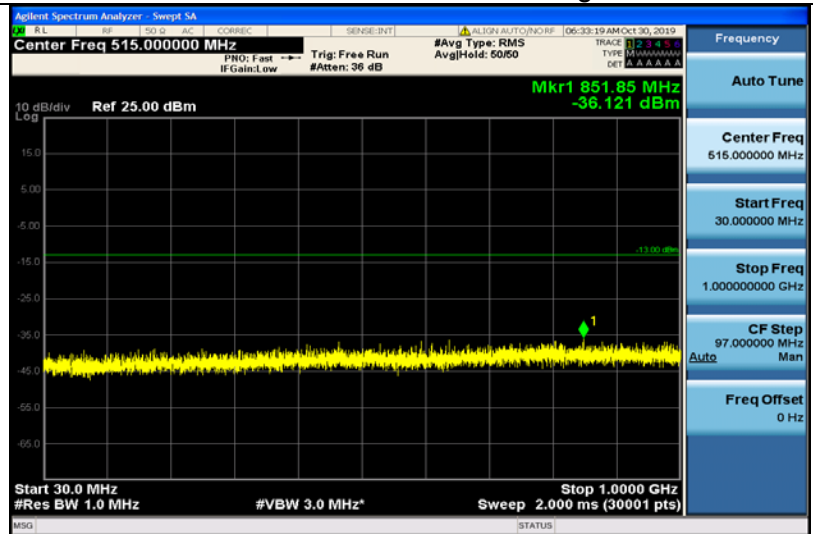

Band38-10MHz-16QAM-38000-1RB#0-Range1:30~1000MHz