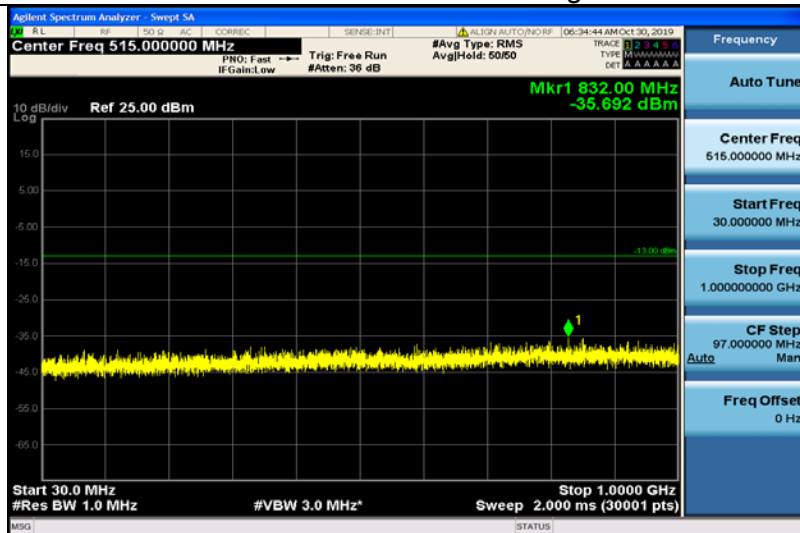

Band38-10MHz-QPSK-38200-1RB#0-Range1:30~1000MHz