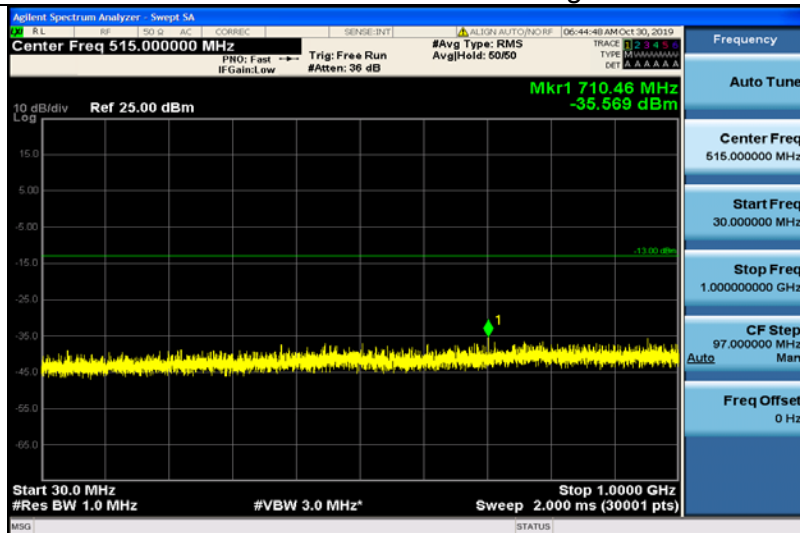

Band38-15MHz-QPSK-38175-1RB#0-Range1:30~1000MHz