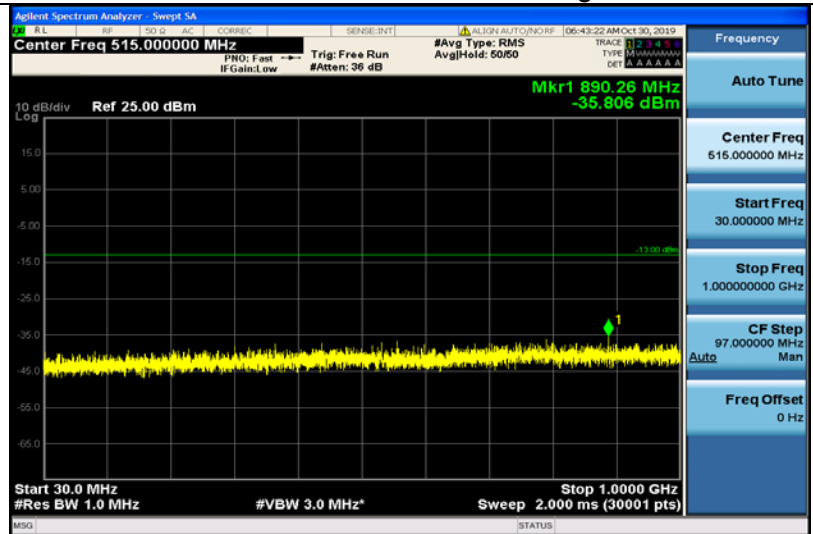

Band38-15MHz-16QAM-38000-1RB#0-Range1:30~1000MHz