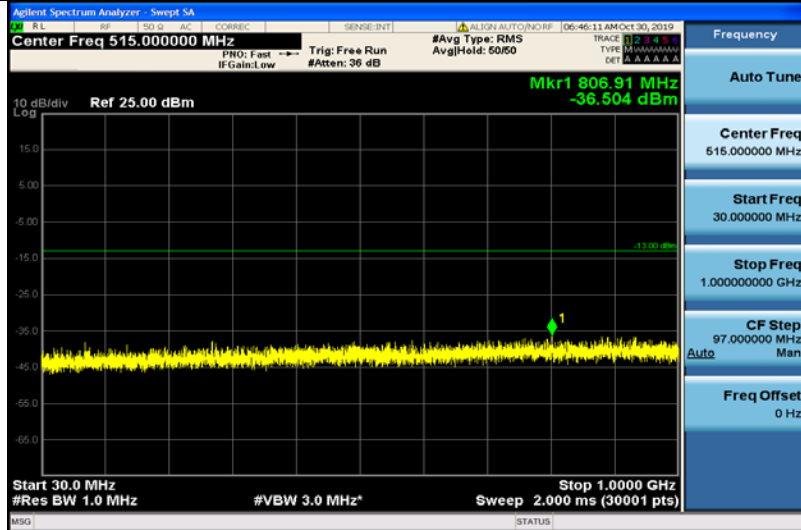

Band38-15MHz-16QAM-38175-1RB#0-Range1:30~1000MHz