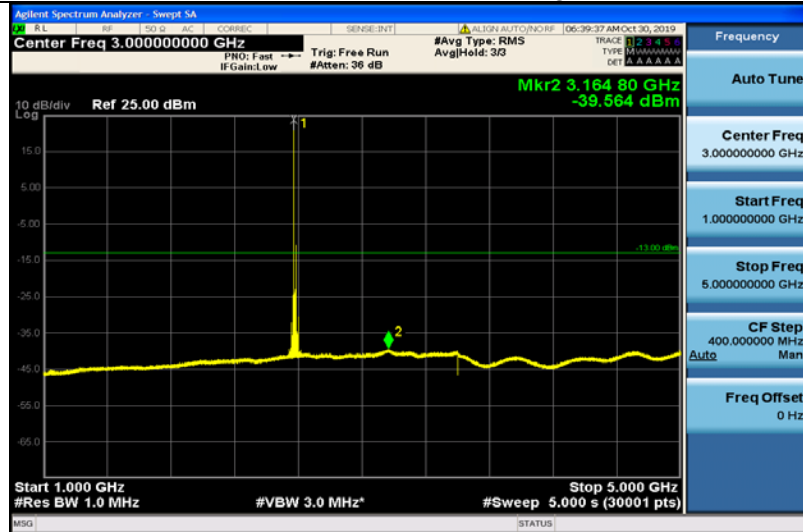

Band38-15MHz-QPSK-37825-1RB#0-Range2:1000~5000MHz