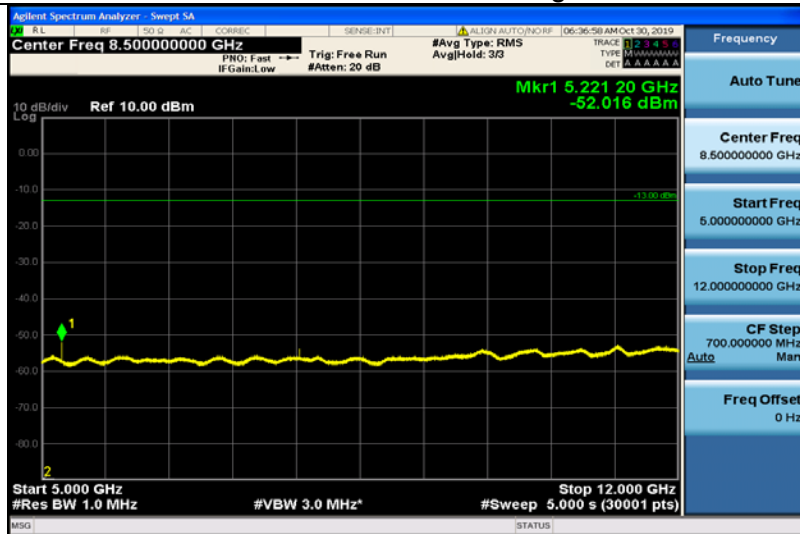

**Band38-10MHz-16QAM-38200-1RB#0-Range1:30~1000MHz**

**Band38-10MHz-16QAM-38200-1RB#0-Range2:1000~5000MHz**

**Band38-10MHz-16QAM-38200-1RB#0-Range3:5000~12000MHz**

**Band38-10MHz-16QAM-38200-1RB#0-Range4:12000~26500MHz**