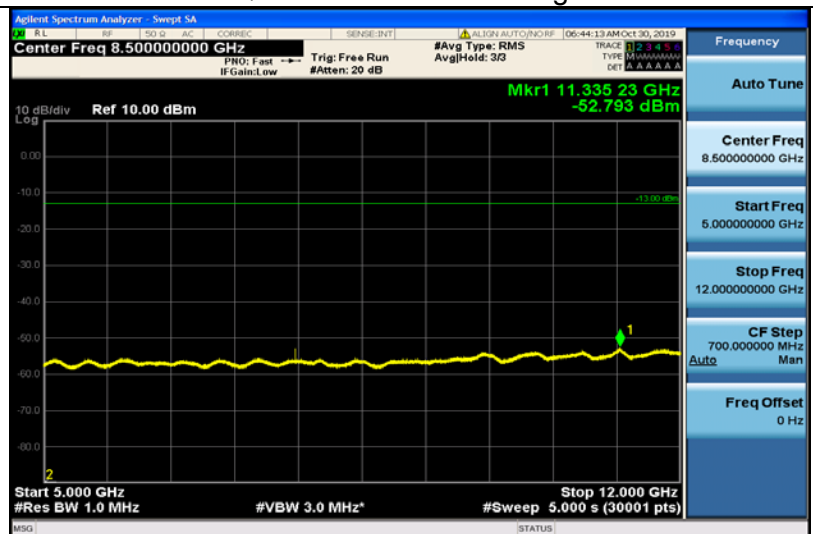

Band38-15MHz-16QAM-38000-1RB#0-Range3:5000~12000MHz