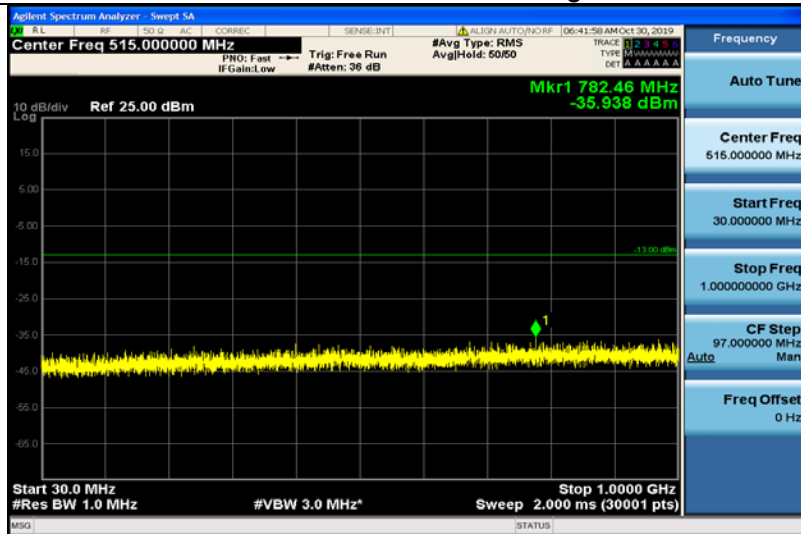

Band38-15MHz-QPSK-38000-1RB#0-Range1:30~1000MHz