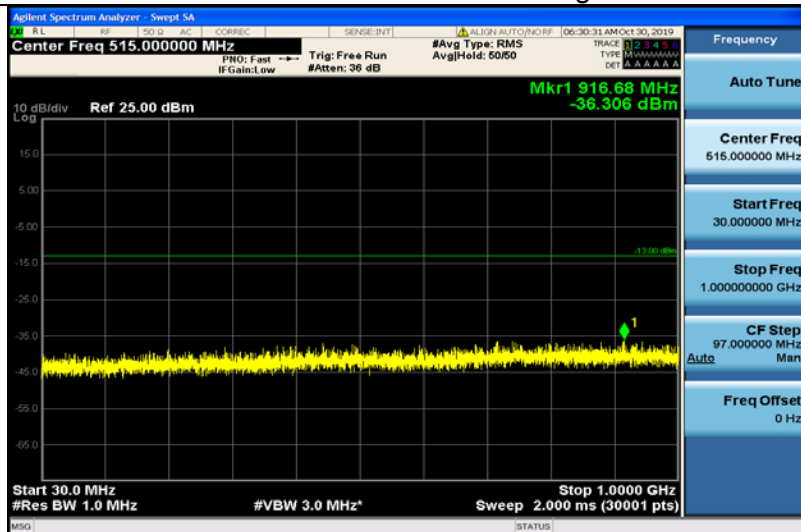

Band38-10MHz-16QAM-37800-1RB#0-Range1:30~1000MHz