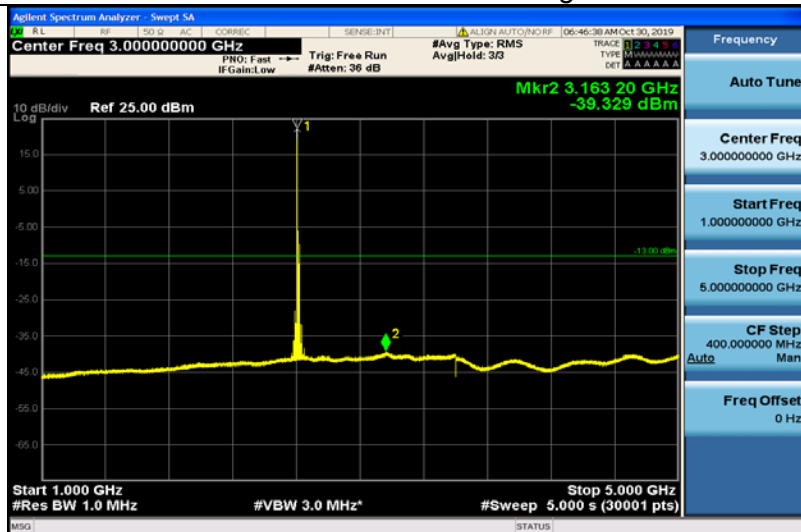

Band38-15MHz-16QAM-38175-1RB#0-Range2:1000~5000MHz