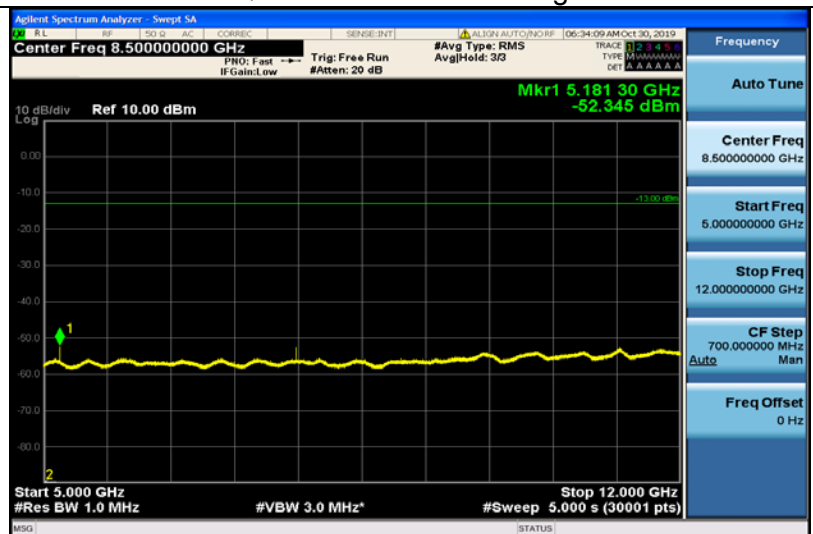

Band38-10MHz-16QAM-38000-1RB#0-Range3:5000~12000MHz