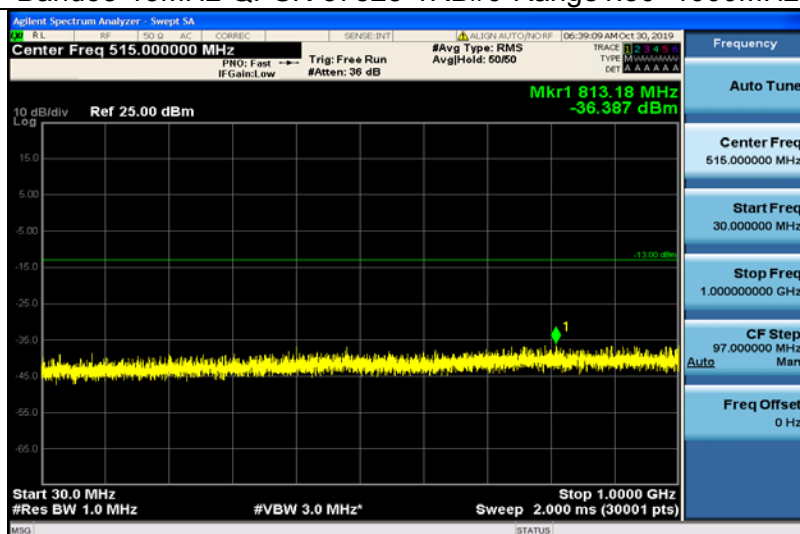

Band38-15MHz-QPSK-37825-1RB#0-Range1:30~1000MHz