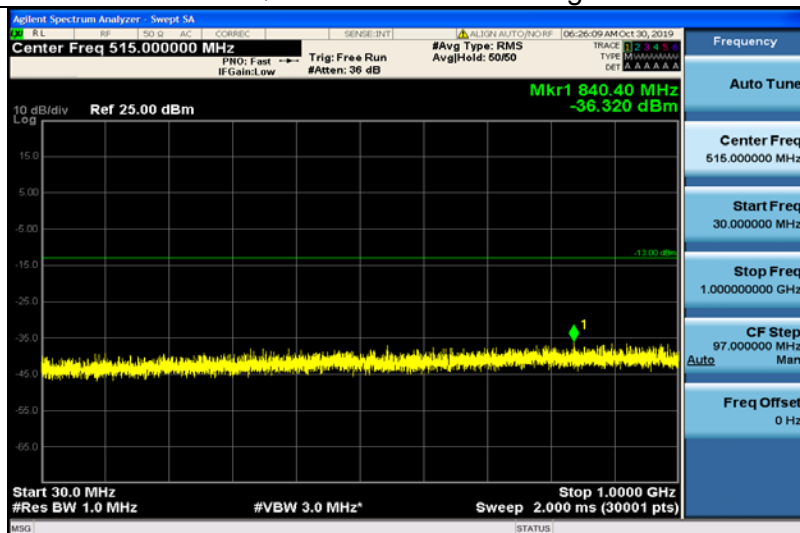

Band38-5MHz-16QAM-38225-1RB#0-Range1:30~1000MHz