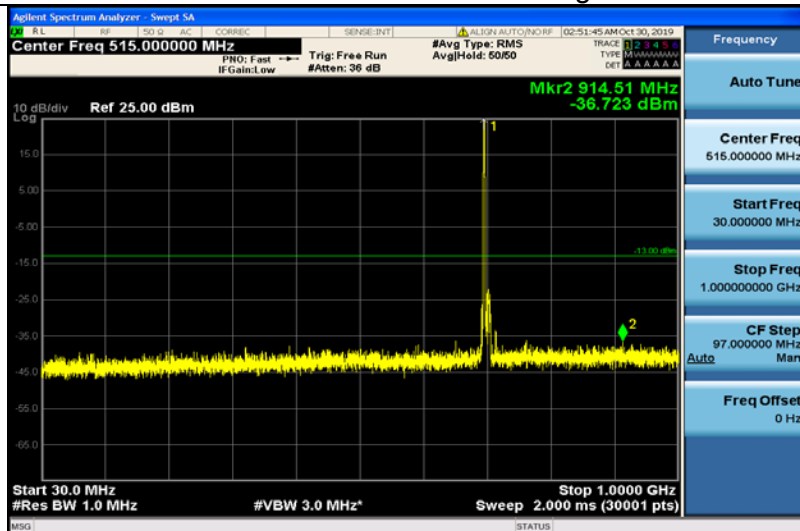

Band12-10MHz-16QAM-23095-1RB#0-Range1:30~1000MHz