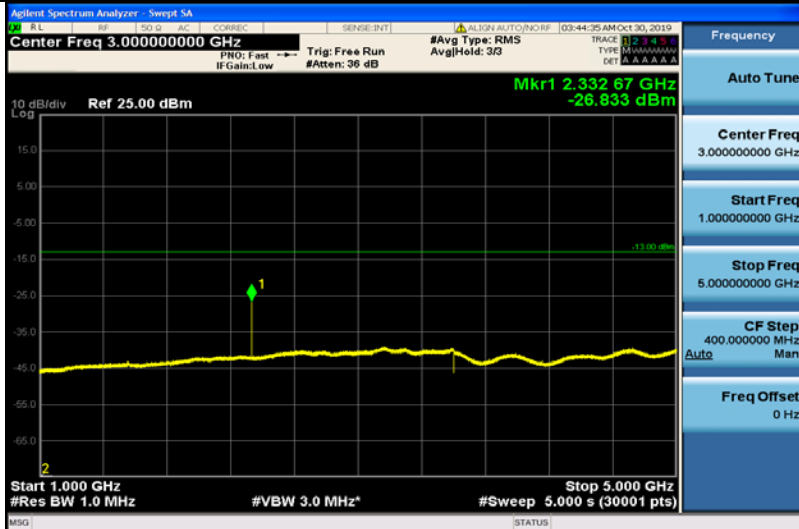

Band13-10MHz-QPSK-23230-1RB#0-Range2:1000~5000MHz