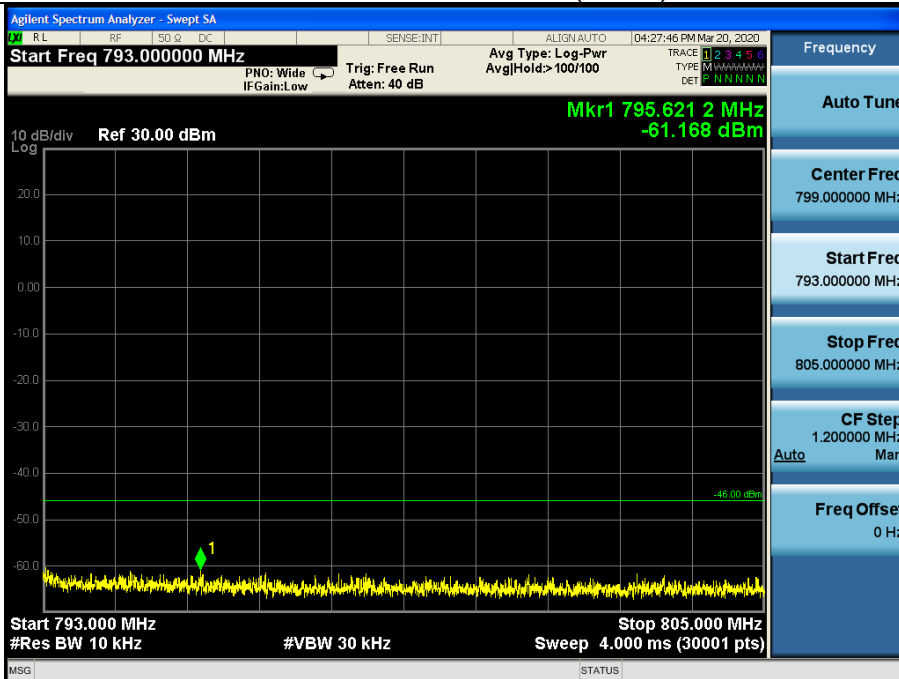

793MHz-805MHz QPSK (5MHz)