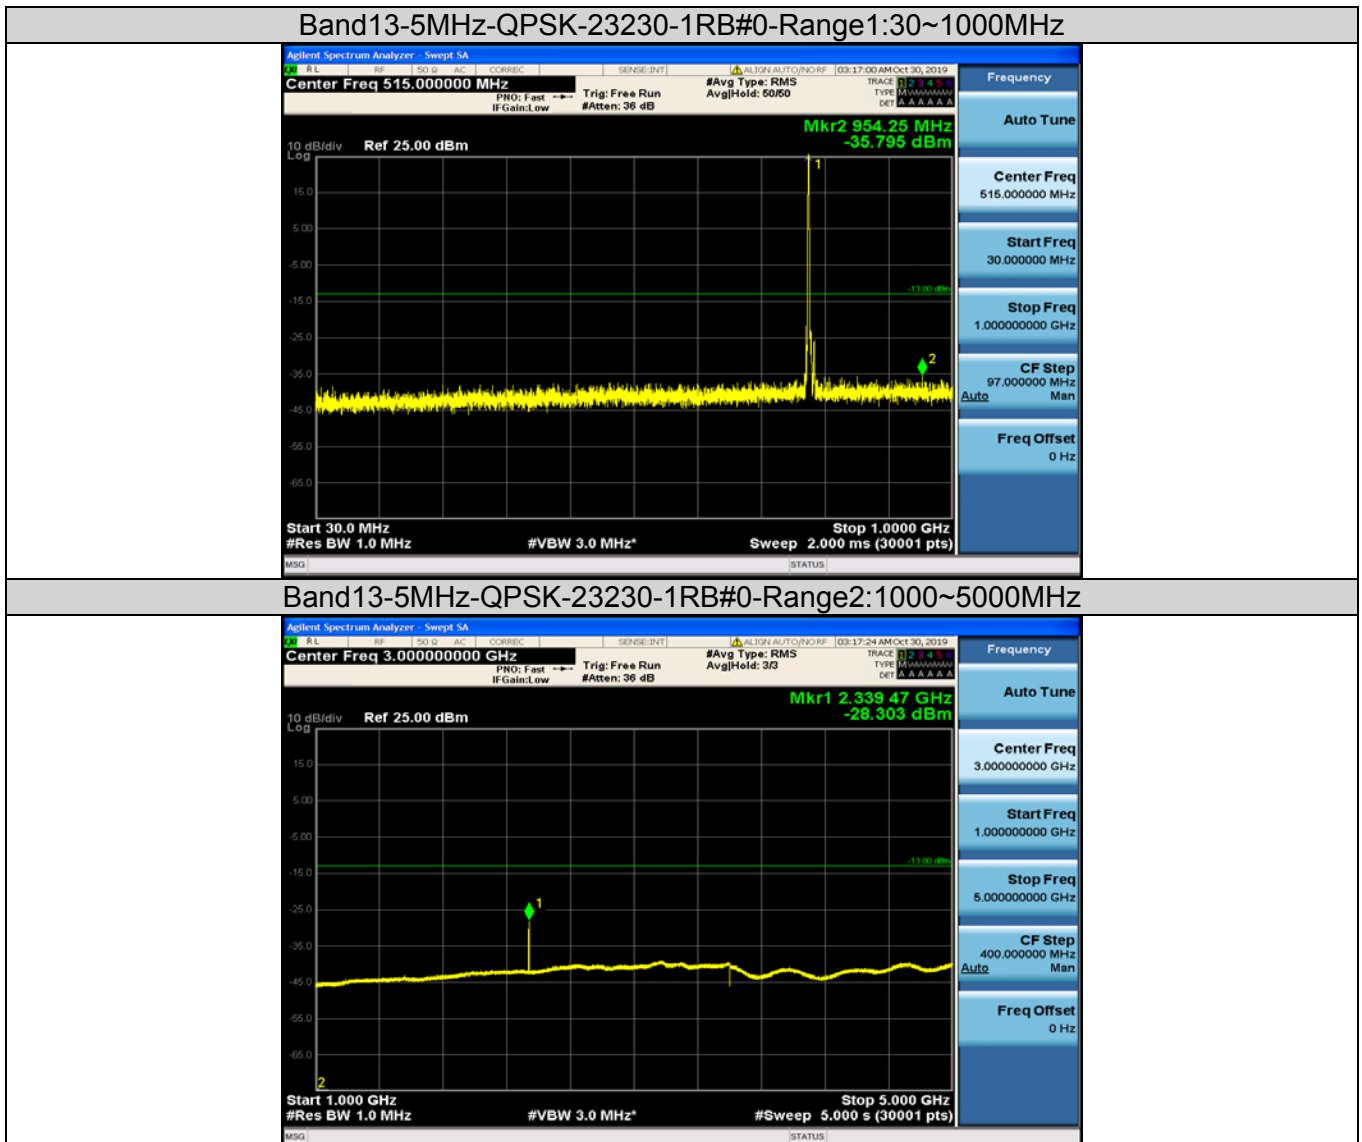

Band12-10MHz-16QAM-23095-1RB#0-Range4:12000~26500MHz

Band12-10MHz-16QAM-23130-1RB#0-Range1:30~1000MHz

Band12-10MHz-16QAM-23130-1RB#0-Range2:1000~5000MHz

Band12-10MHz-16QAM-23130-1RB#0-Range3:5000~12000MHz

Band12-10MHz-16QAM-23130-1RB#0-Range4:12000~26500MHz

Band 13:

Additional Conducted Spurious Emissions Evaluations in accordance with FCC §27.53 (c)

Note: because of RBW 10kHz convert to 6.25kHz, $10\lg(10/6.25)=2$, offset added with more 2dB.