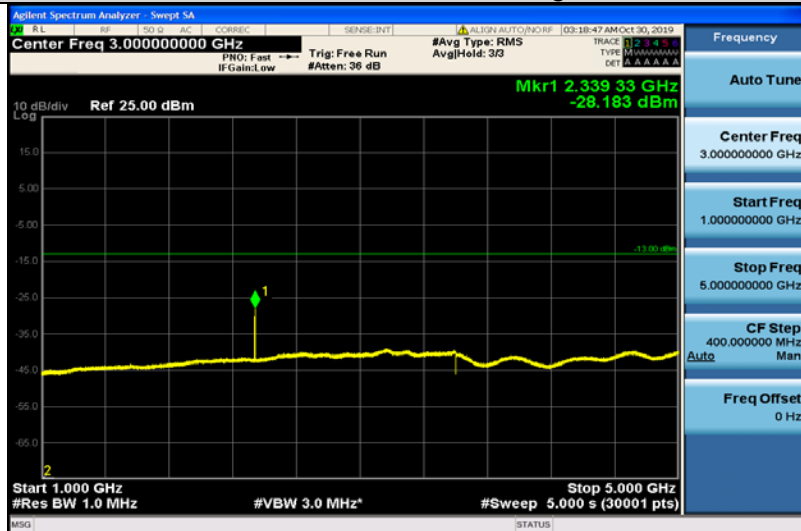

Band13-5MHz-16QAM-23230-1RB#0-Range2:1000~5000MHz