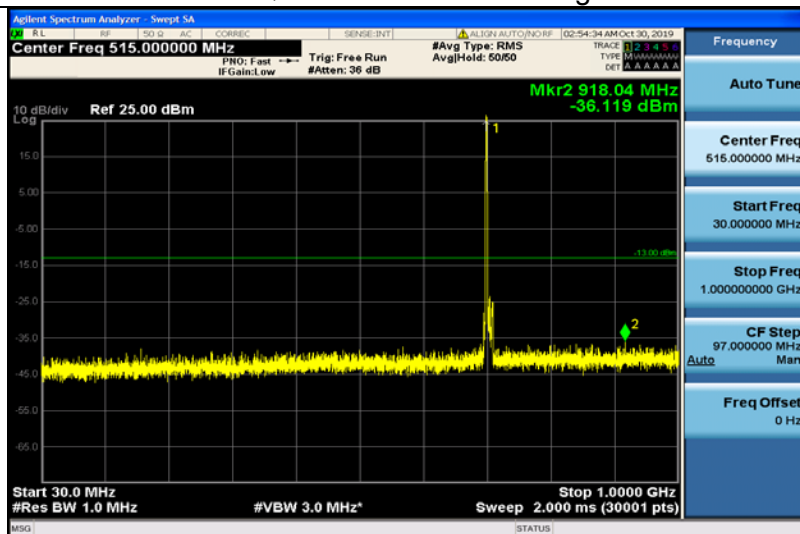

Band12-10MHz-16QAM-23130-1RB#0-Range1:30~1000MHz