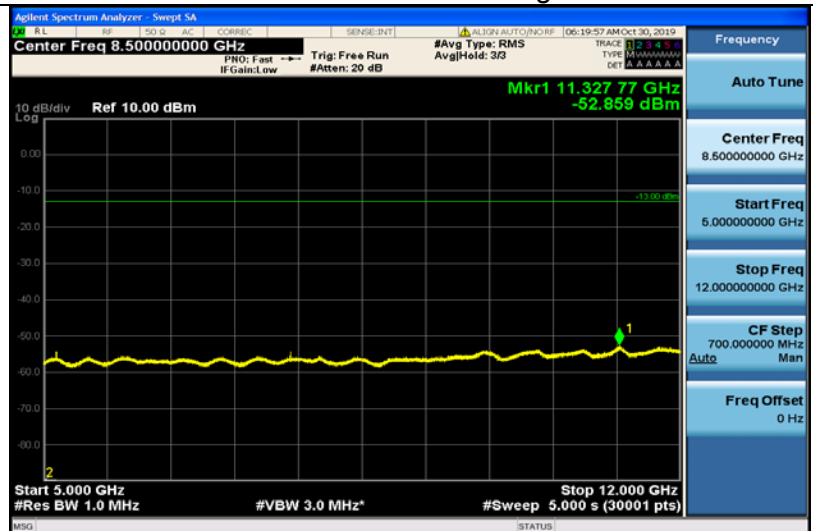

793MHz-805MHz 16QAM (10MHz)

Note: Below the band 38, all the test data meets with -25dBm limit.

Band38-5MHz-QPSK-37775-1RB#0-Range1:30~1000MHz

Band38-5MHz-QPSK-37775-1RB#0-Range2:1000~5000MHz

Band38-5MHz-QPSK-37775-1RB#0-Range3:5000~12000MHz