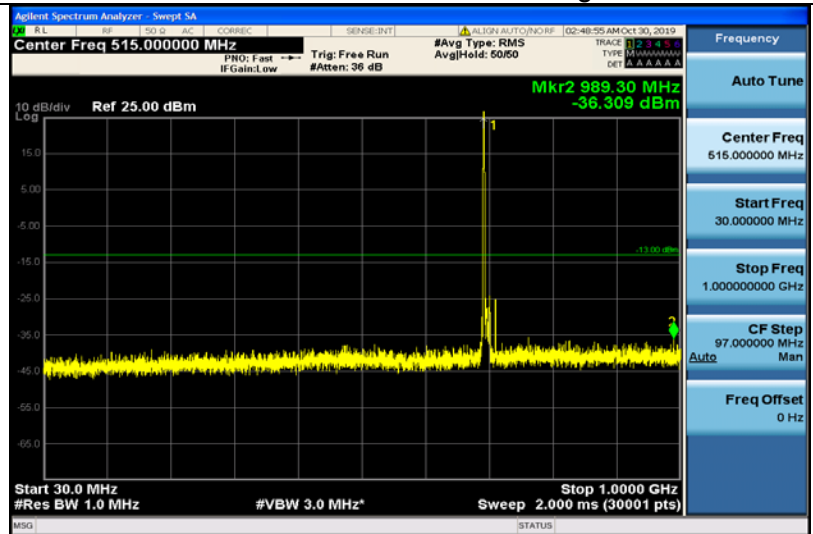

Band12-10MHz-16QAM-23060-1RB#0-Range1:30~1000MHz