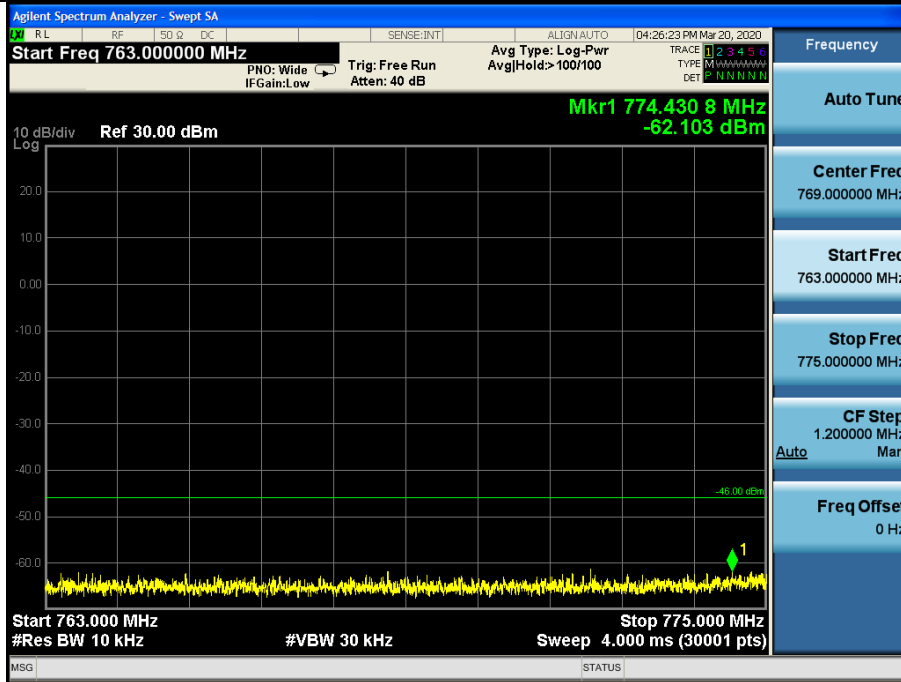

763MHz-775MHz QPSK (10MHz)