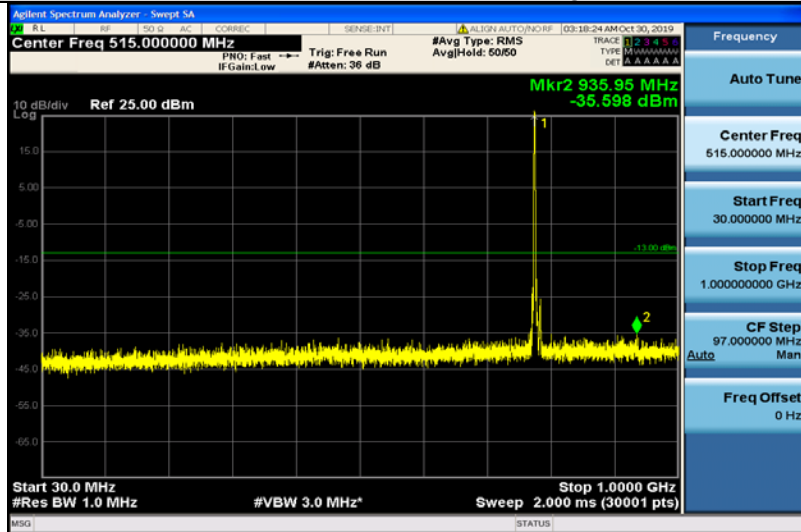

Band13-5MHz-16QAM-23230-1RB#0-Range1:30~1000MHz