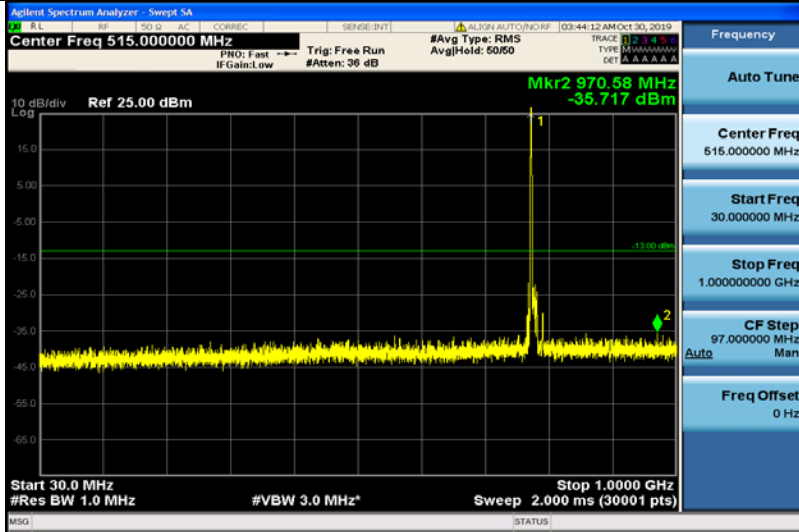

Band13-10MHz-QPSK-23230-1RB#0-Range1:30~1000MHz