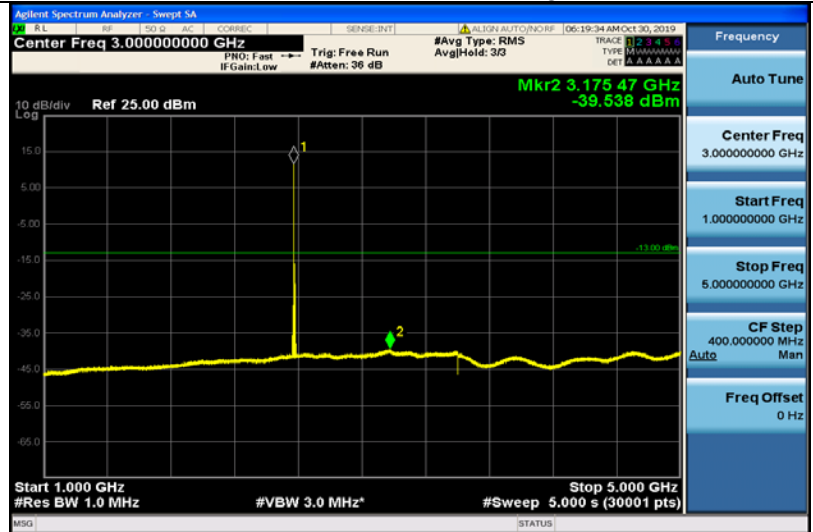

793MHz-805MHz 16QAM (10MHz)

Note: Below the band 38, all the test data meets with -25dBm limit.

Band38-5MHz-QPSK-37775-1RB#0-Range1:30~1000MHz

Band38-5MHz-QPSK-37775-1RB#0-Range2:1000~5000MHz

Band38-5MHz-QPSK-37775-1RB#0-Range3:5000~12000MHz