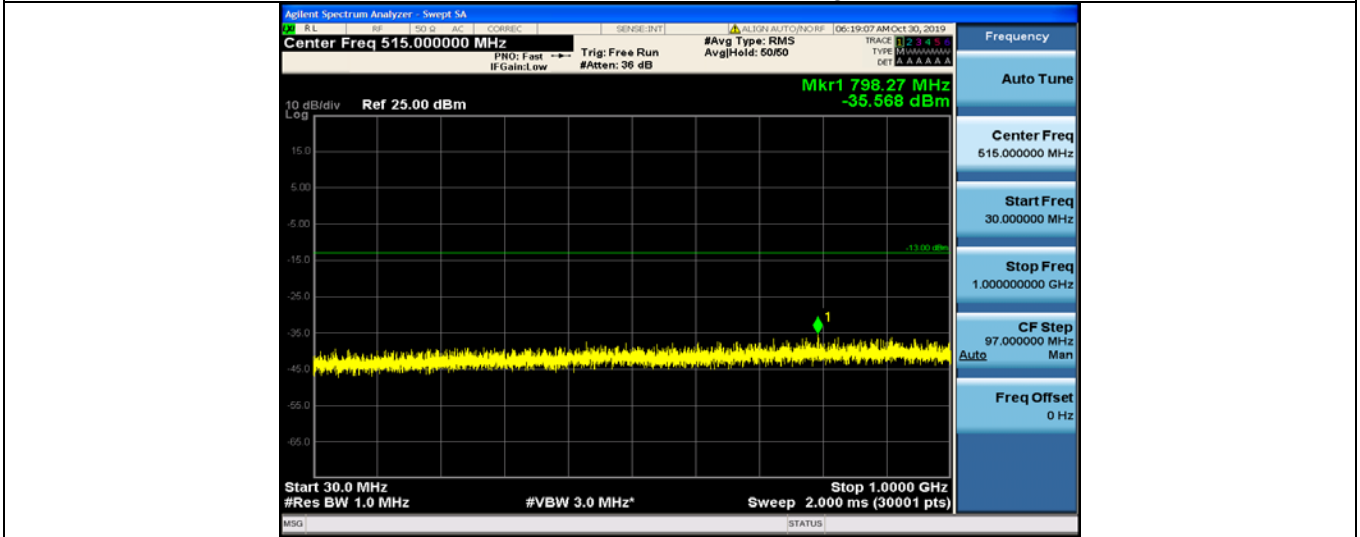

793MHz-805MHz 16QAM (10MHz)

Note: Below the band 38, all the test data meets with -25dBm limit.

Band38-5MHz-QPSK-37775-1RB#0-Range1:30~1000MHz

Band38-5MHz-QPSK-37775-1RB#0-Range2:1000~5000MHz

Band38-5MHz-QPSK-37775-1RB#0-Range3:5000~12000MHz