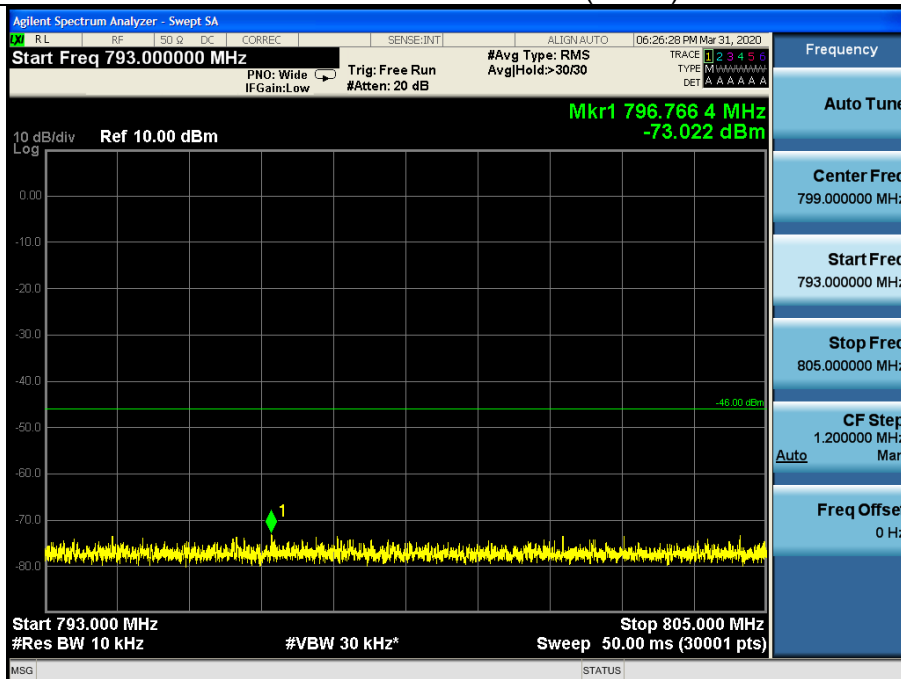

793MHz-805MHz 16QAM (5MHz)