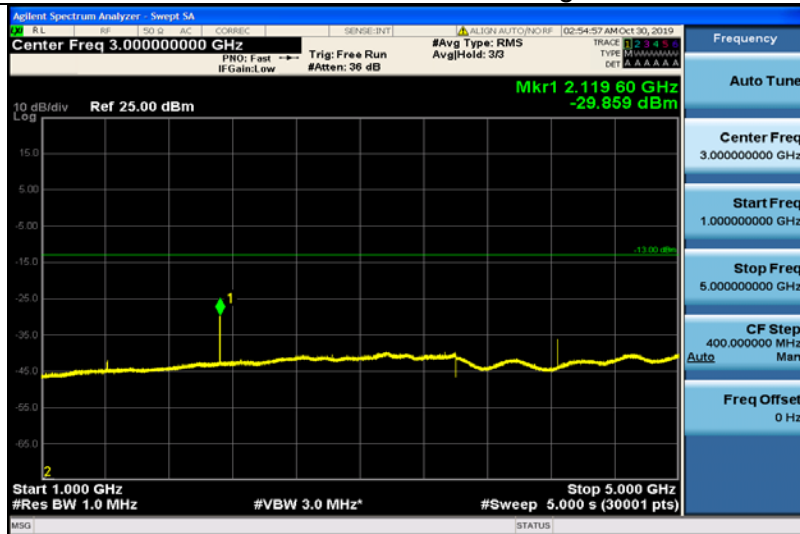

Band12-10MHz-16QAM-23095-1RB#0-Range4:12000~26500MHz

Band12-10MHz-16QAM-23130-1RB#0-Range1:30~1000MHz

Band12-10MHz-16QAM-23130-1RB#0-Range2:1000~5000MHz

Band12-10MHz-16QAM-23130-1RB#0-Range3:5000~12000MHz

Band12-10MHz-16QAM-23130-1RB#0-Range4:12000~26500MHz

Band 13:

Additional Conducted Spurious Emissions Evaluations in accordance with FCC §27.53 (c)

Note: because of RBW 10kHz convert to 6.25kHz, $10\lg(10/6.25)=2$, offset added with more 2dB.