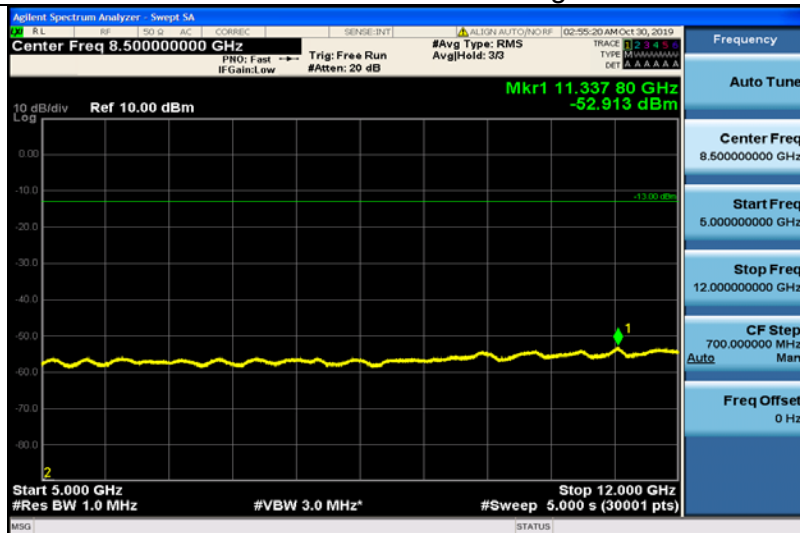

Band12-10MHz-16QAM-23095-1RB#0-Range4:12000~26500MHz

Band12-10MHz-16QAM-23130-1RB#0-Range1:30~1000MHz

Band12-10MHz-16QAM-23130-1RB#0-Range2:1000~5000MHz

Band12-10MHz-16QAM-23130-1RB#0-Range3:5000~12000MHz

Band12-10MHz-16QAM-23130-1RB#0-Range4:12000~26500MHz

Band 13:

Additional Conducted Spurious Emissions Evaluations in accordance with FCC §27.53 (c)

Note: because of RBW 10kHz convert to 6.25kHz, $10\lg(10/6.25)=2$, offset added with more 2dB.