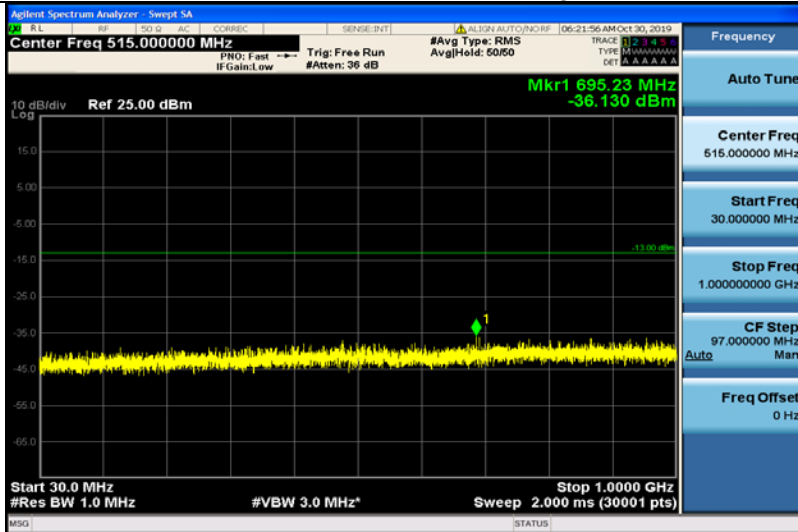

Band38-5MHz-QPSK-38000-1RB#0-Range1:30~1000MHz