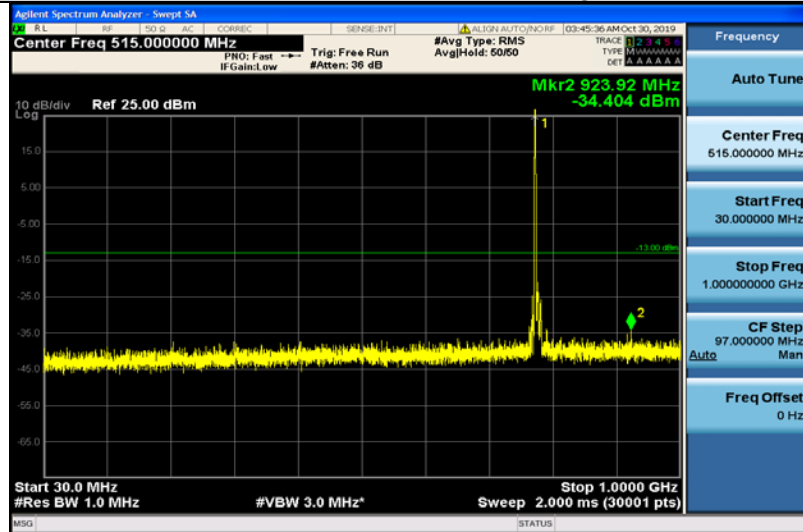

Band13-10MHz-16QAM-23230-1RB#0-Range1:30~1000MHz