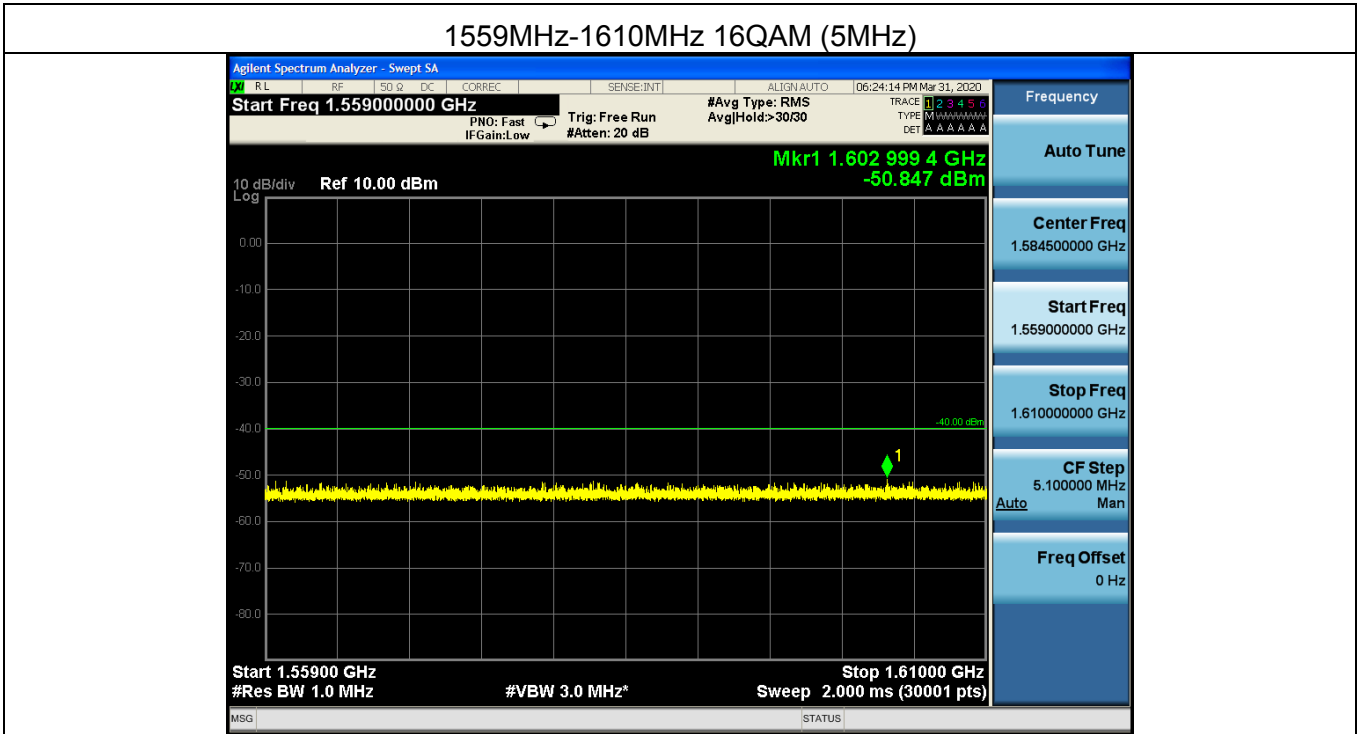

Band12-10MHz-16QAM-23130-1RB#0-Range4:12000~26500MHz

Band 13:

Additional Conducted Spurious Emissions Evaluations in accordance with FCC §27.53 (c)

Note: because of RBW 10kHz convert to 6.25kHz, $10\lg(10/6.25)=2$, offset added with more 2dB.

763MHz-775MHz QPSK (5MHz)

793MHz-805MHz QPSK (5MHz)

Band13-5MHz-16QAM-23230-1RB#0-Range1:30~1000MHz

Band13-5MHz-16QAM-23230-1RB#0-Range2:1000~5000MHz

763MHz-775MHz 16QAM (5MHz)

793MHz-805MHz 16QAM (5MHz)

Band13-10MHz-QPSK-23230-1RB#0-Range1:30~1000MHz