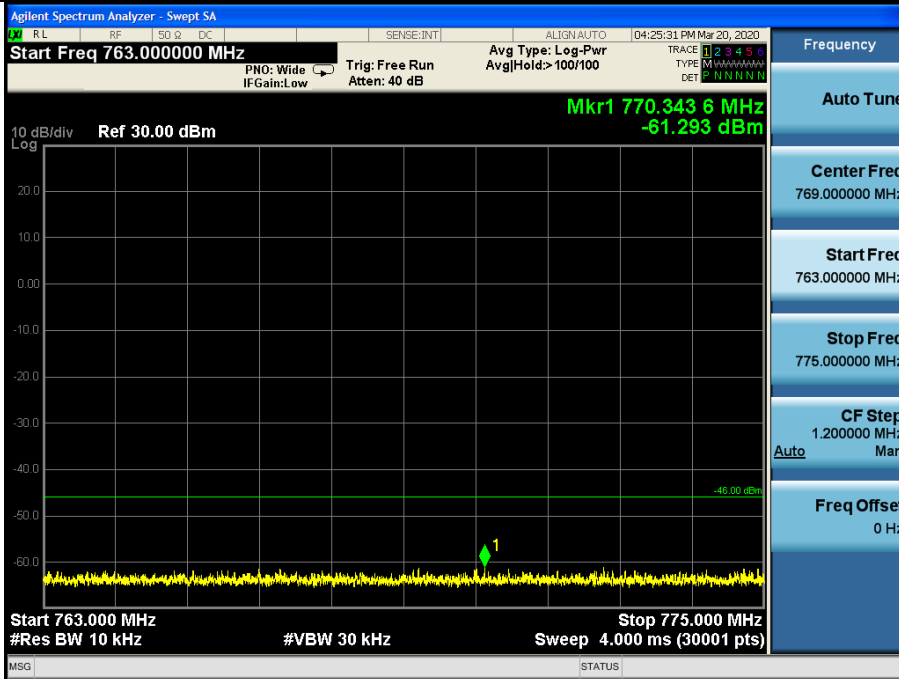

763MHz-775MHz QPSK (5MHz)