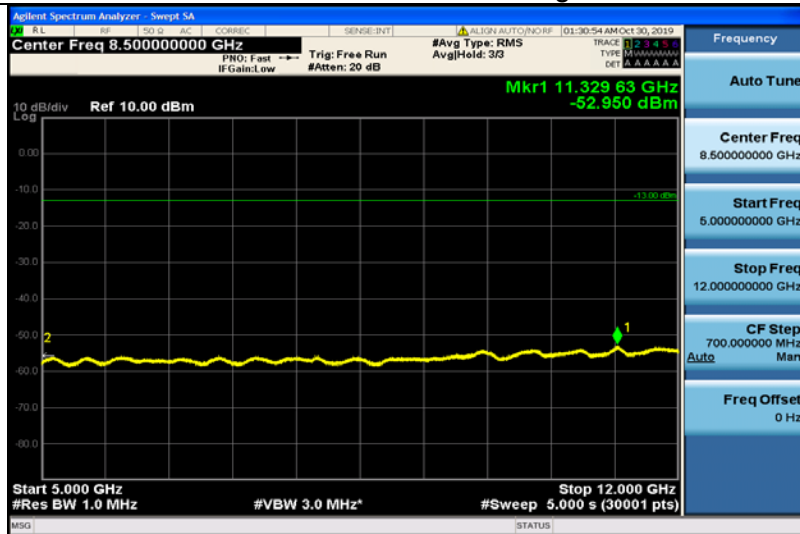

Band12-1.4MHz-16QAM-23095-1RB#0-Range3:5000~12000MHz