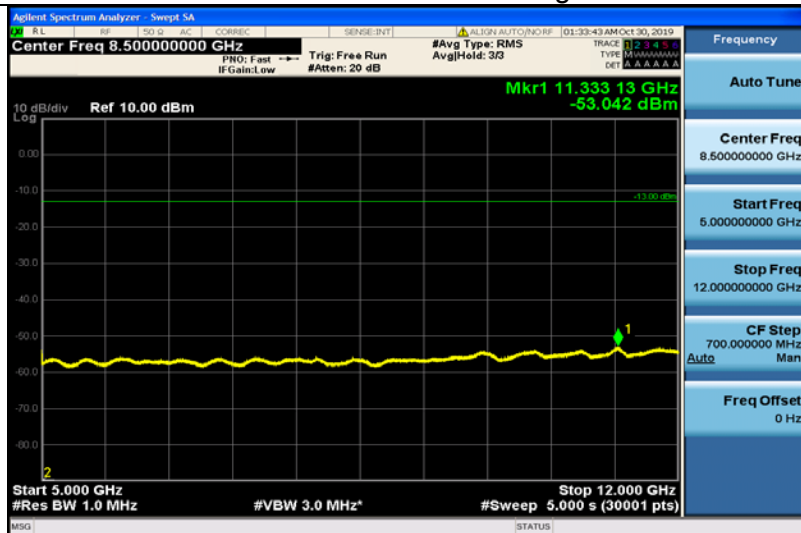

Band12-1.4MHz-16QAM-23173-1RB#0-Range3:5000~12000MHz