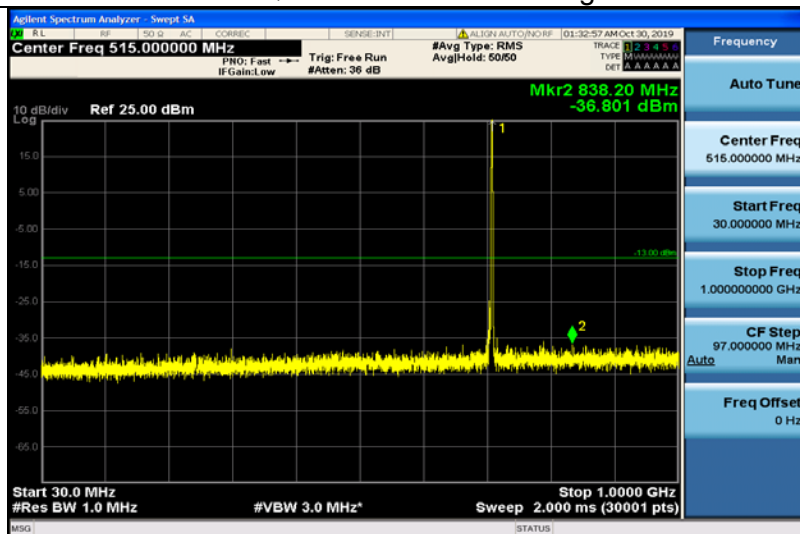

Band12-1.4MHz-16QAM-23173-1RB#0-Range1:30~1000MHz