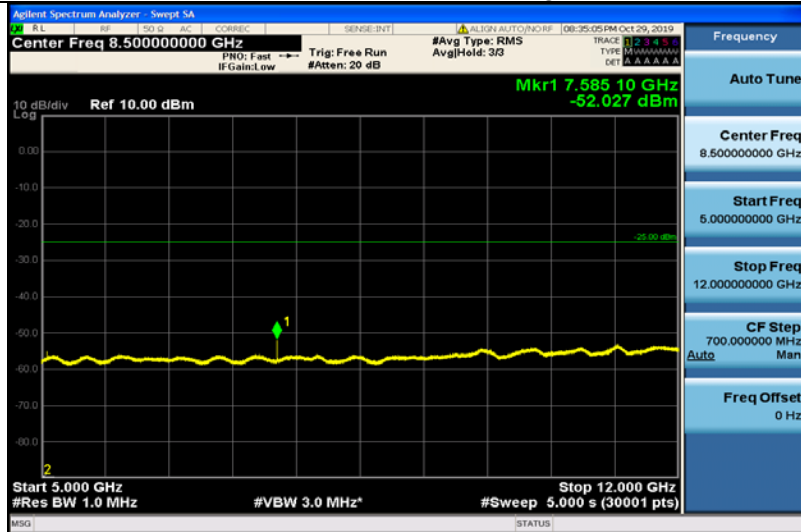

Band7-15MHz-16QAM-21100-1RB#0-Range3:5000~12000MHz