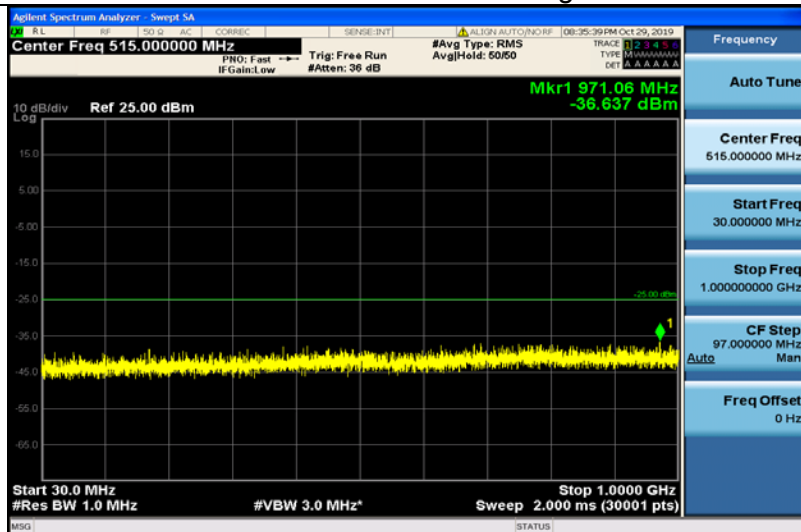

Band7-15MHz-QPSK-21375-1RB#0-Range1:30~1000MHz