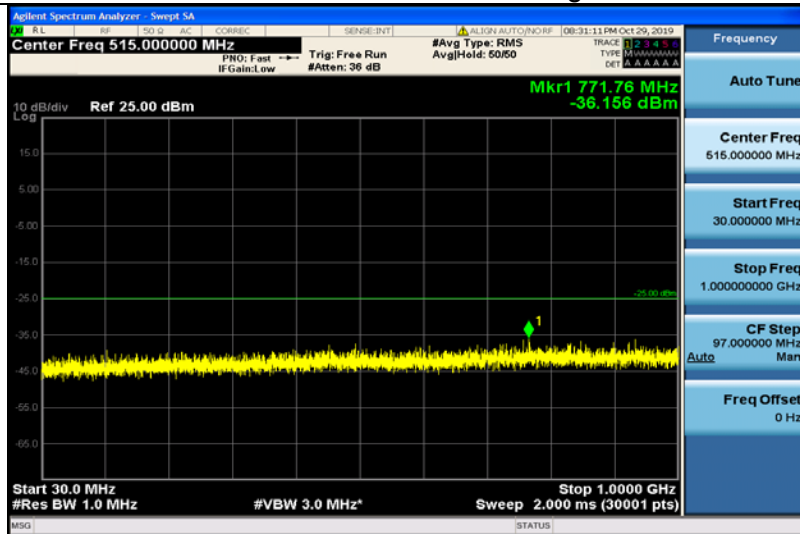

Band7-15MHz-16QAM-20825-1RB#0-Range1:30~1000MHz