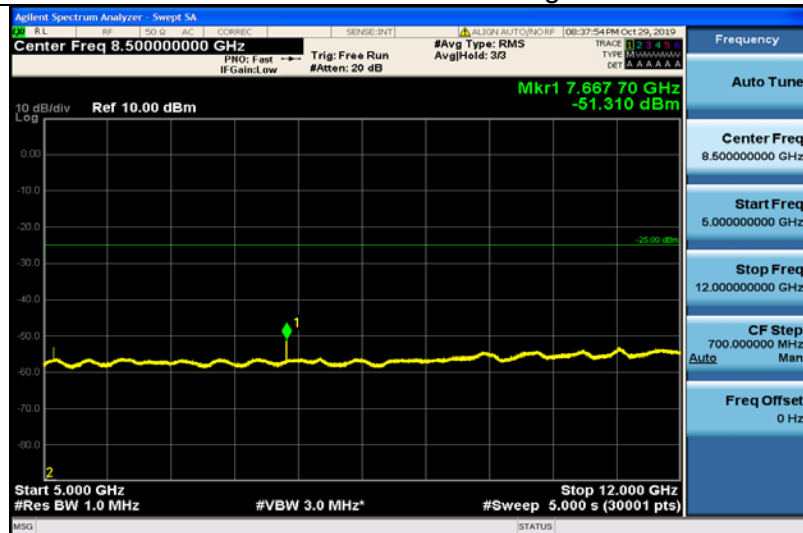

Band7-15MHz-16QAM-21375-1RB#0-Range3:5000~12000MHz