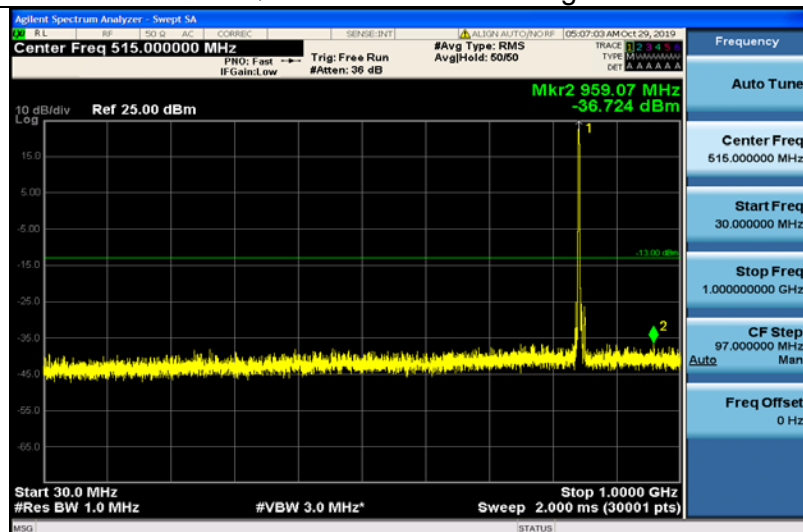

Band5-5MHz-16QAM-20625-1RB#0-Range1:30~1000MHz