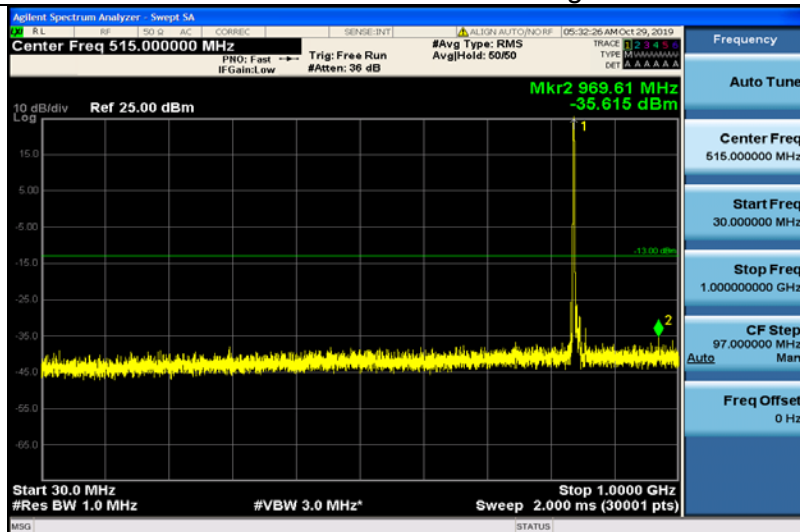

Band5-10MHz-16QAM-20600-1RB#0-Range1:30~1000MHz