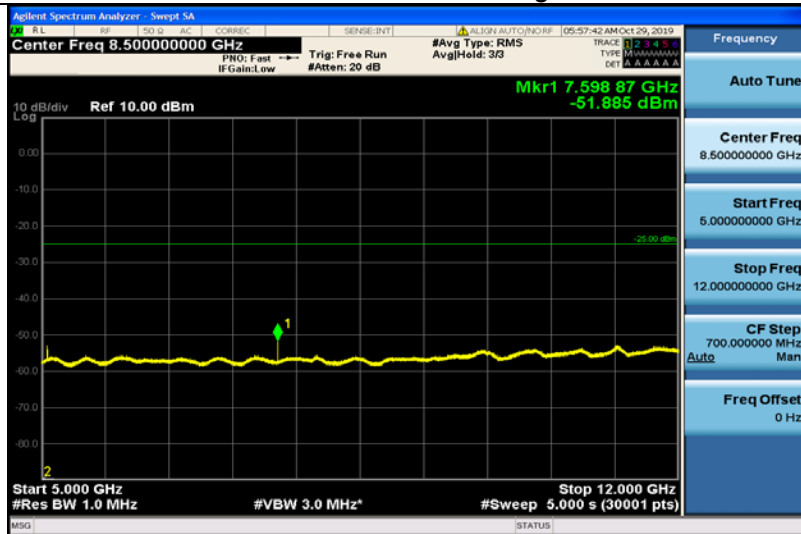

Band7-5MHz-16QAM-21100-1RB#0-Range3:5000~12000MHz