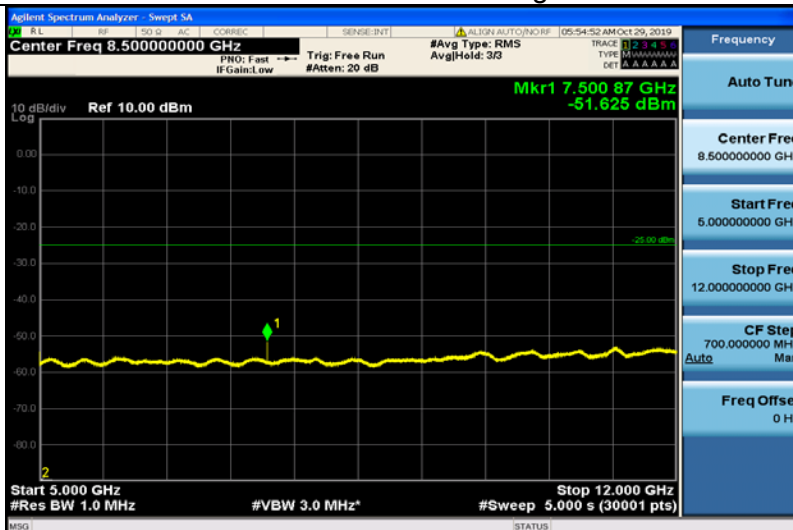

Band7-5MHz-16QAM-20775-1RB#0-Range3:5000~12000MHz