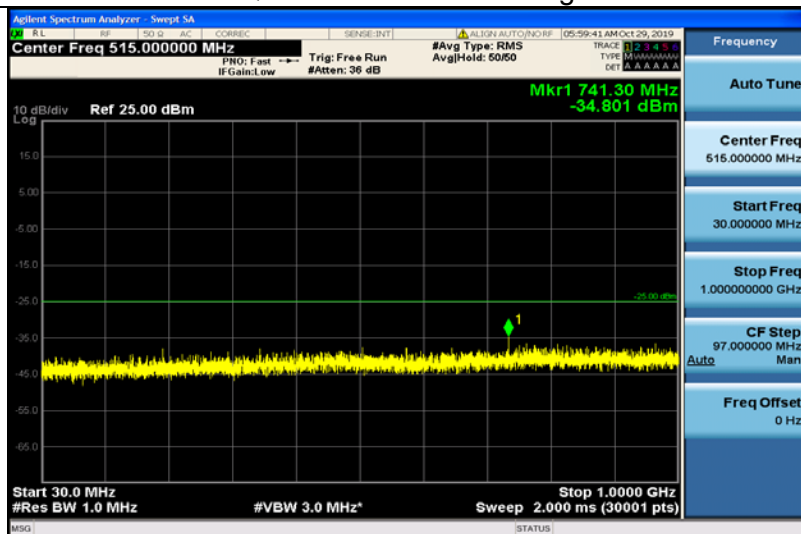

Band7-5MHz-16QAM-21425-1RB#0-Range1:30~1000MHz