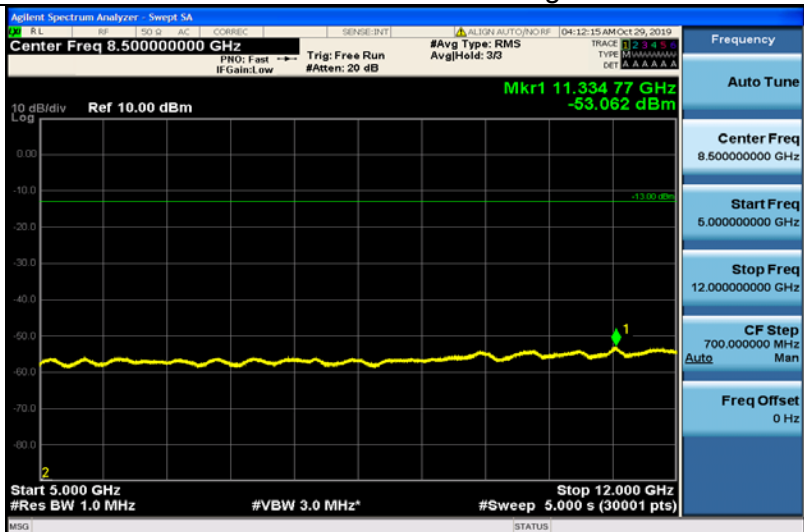

Band5-1.4MHz-16QAM-20407-1RB#0-Range3:5000~12000MHz