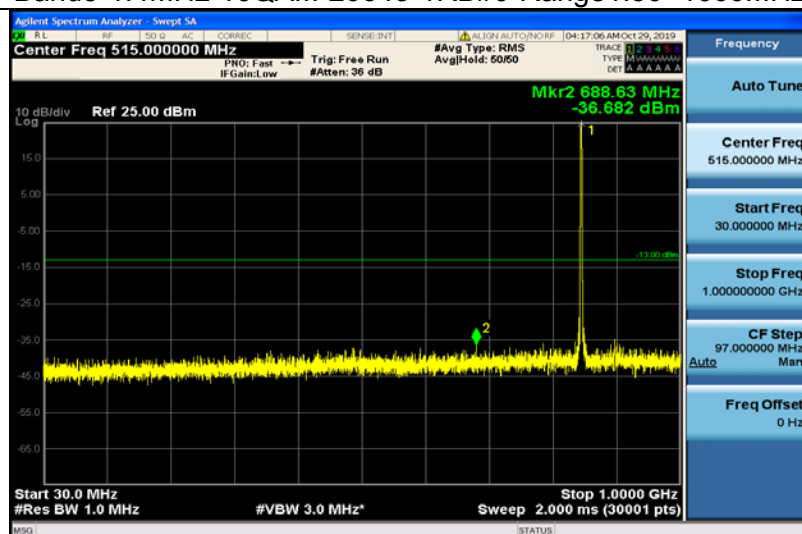

Band5-1.4MHz-16QAM-20643-1RB#0-Range1:30~1000MHz