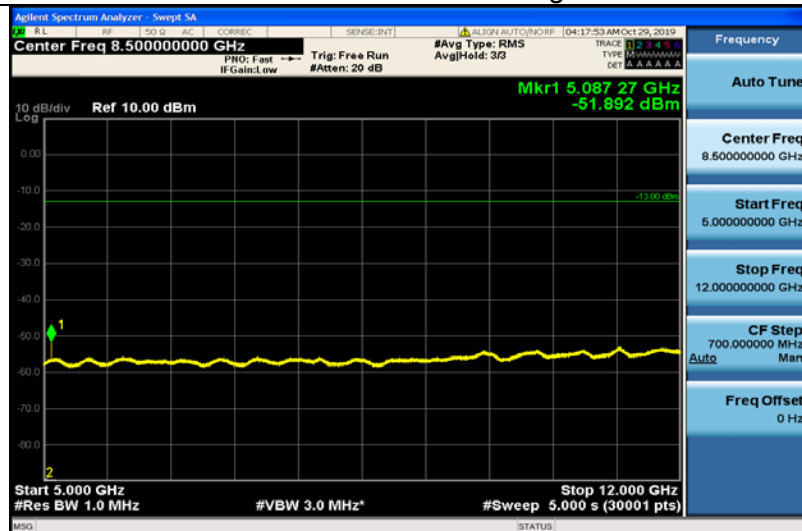

Band5-1.4MHz-16QAM-20643-1RB#0-Range3:5000~12000MHz