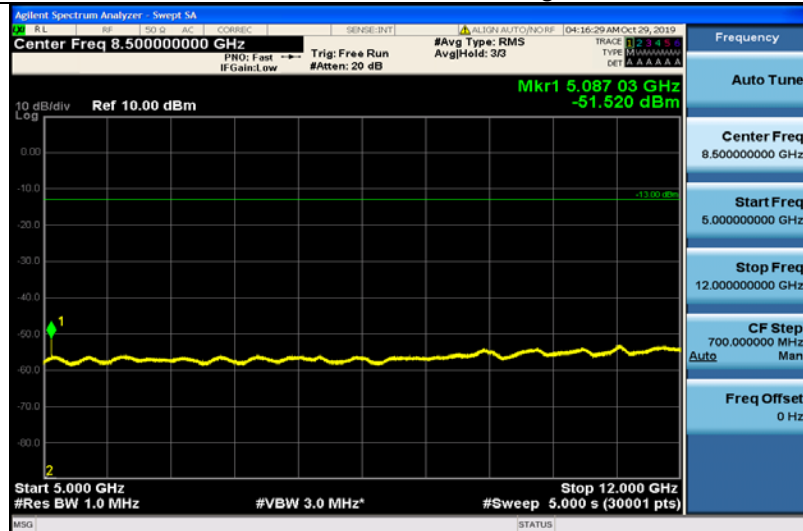

Band5-1.4MHz-QPSK-20643-1RB#0-Range3:5000~12000MHz