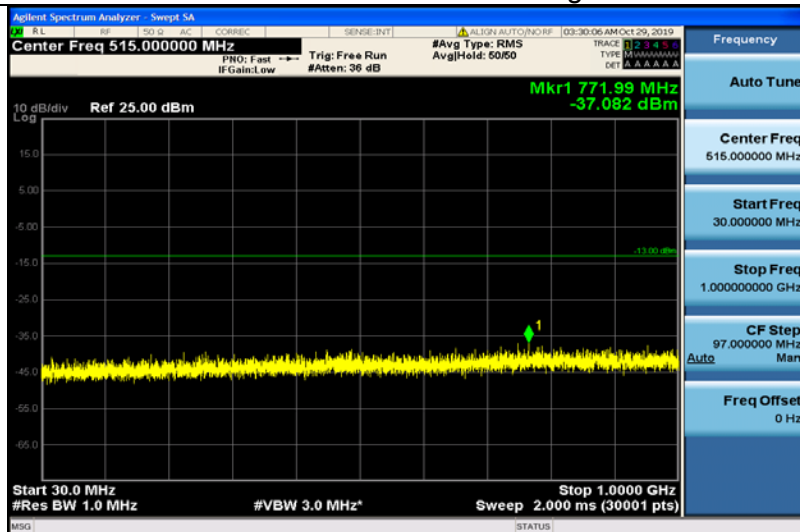

Band4-20MHz-16QAM-20300-1RB#0-Range1:30~1000MHz