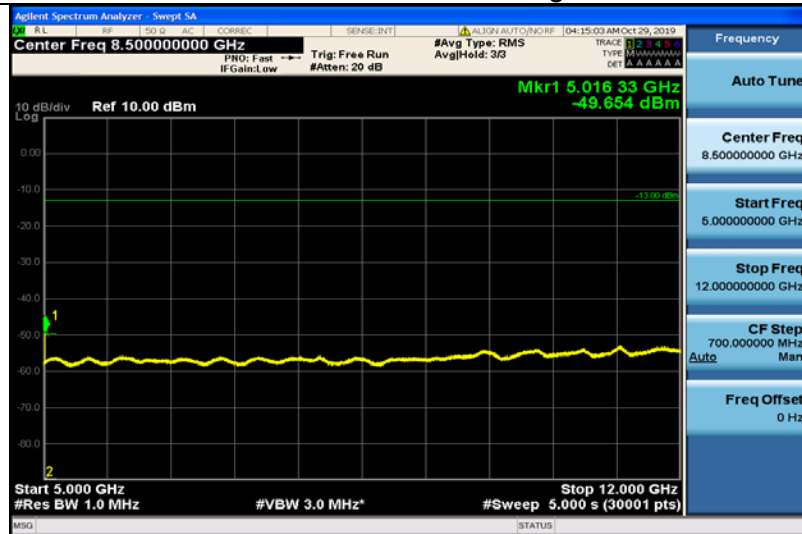

Band5-1.4MHz-16QAM-20525-1RB#0-Range3:5000~12000MHz