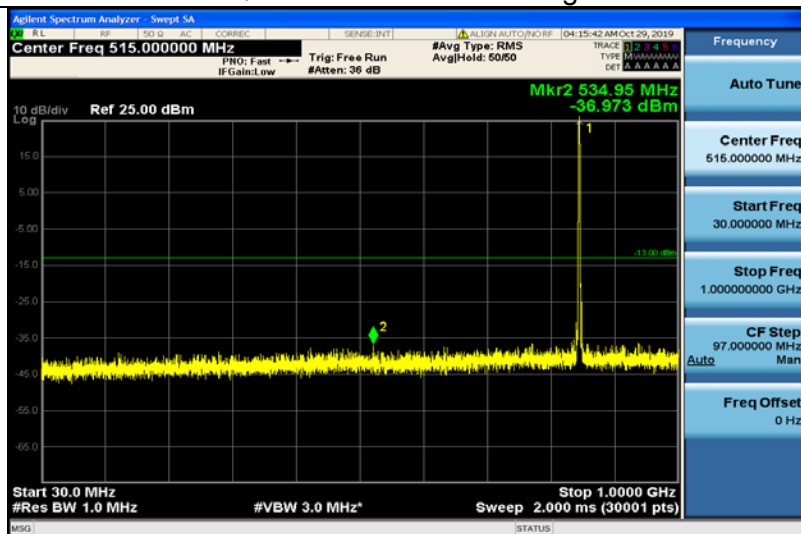

Band5-1.4MHz-QPSK-20643-1RB#0-Range1:30~1000MHz