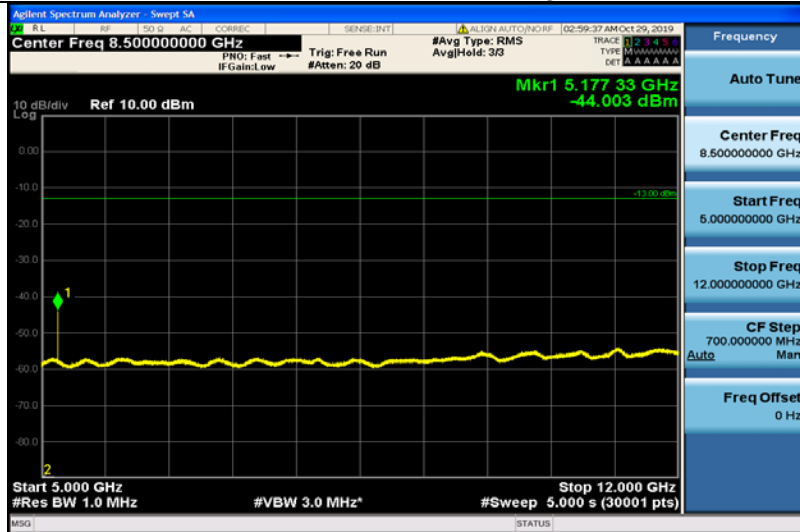

Band4-15MHz-16QAM-20175-1RB#0-Range3:5000~12000MHz