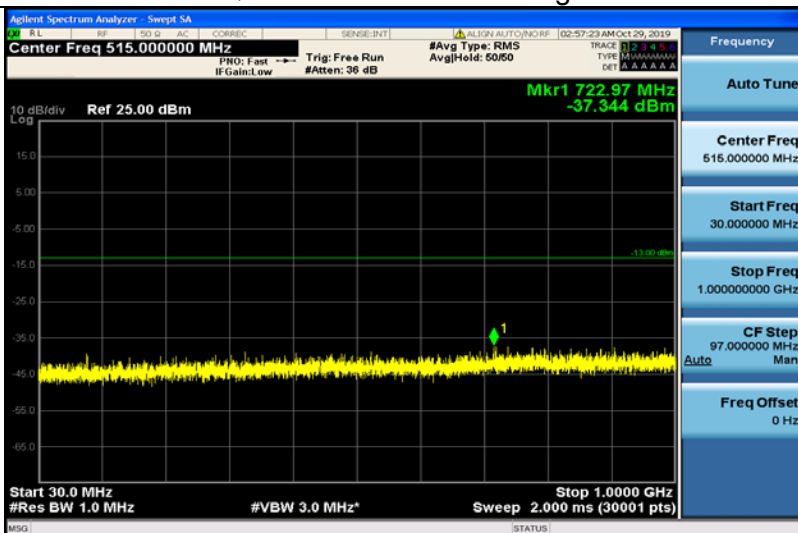

Band4-15MHz-QPSK-20175-1RB#0-Range1:30~1000MHz