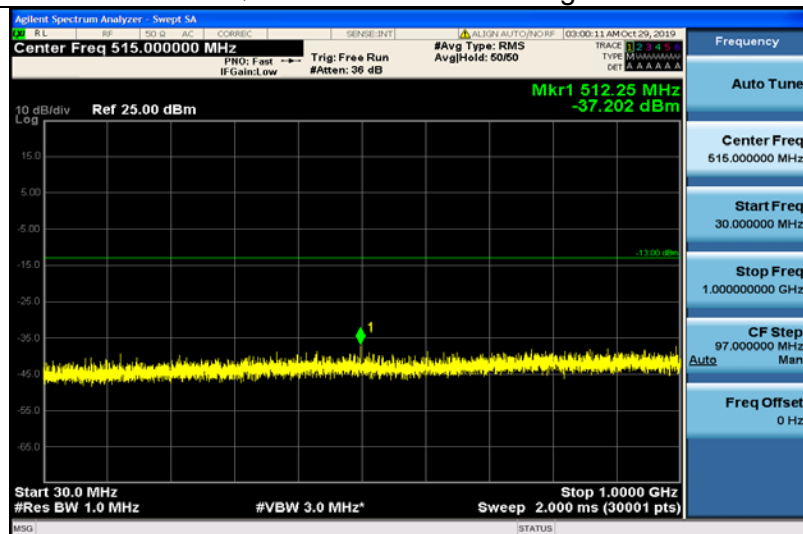

Band4-15MHz-QPSK-20325-1RB#0-Range1:30~1000MHz