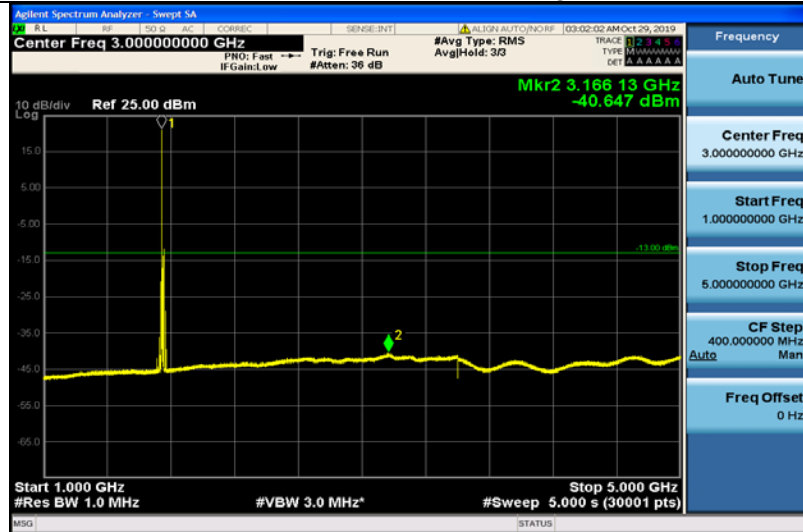

Band4-15MHz-16QAM-20175-1RB#0-Range3:5000~12000MHz

Band4-15MHz-16QAM-20175-1RB#0-Range4:12000~26500MHz

Band4-15MHz-16QAM-20325-1RB#0-Range1:30~1000MHz

Band4-15MHz-16QAM-20325-1RB#0-Range2:1000~5000MHz

Band4-15MHz-16QAM-20325-1RB#0-Range3:5000~12000MHz