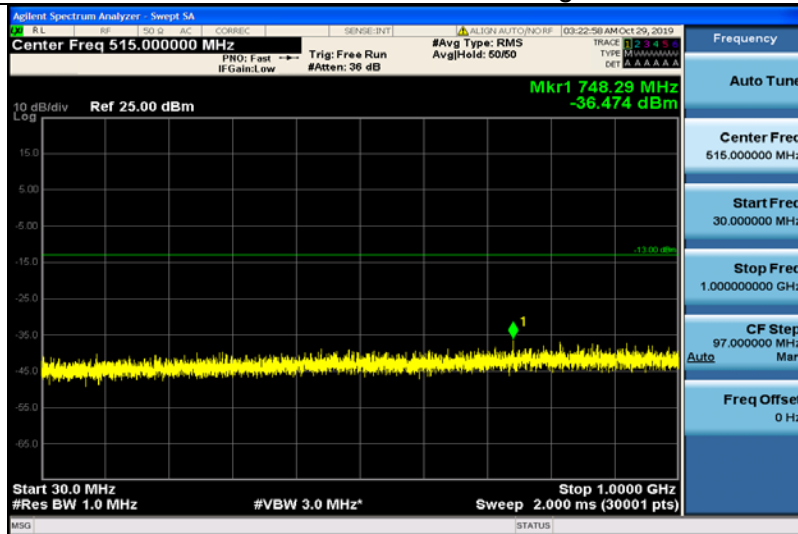

Band4-20MHz-QPSK-20050-1RB#0-Range1:30~1000MHz