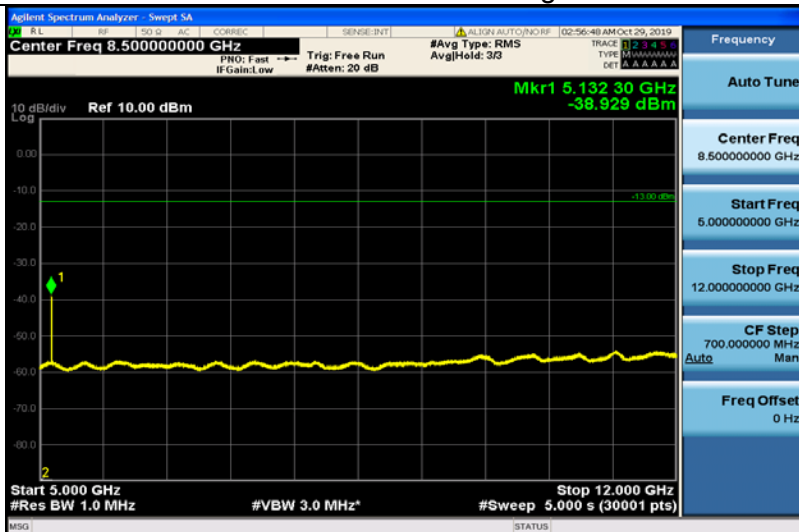

Band4-15MHz-16QAM-20025-1RB#0-Range3:5000~12000MHz