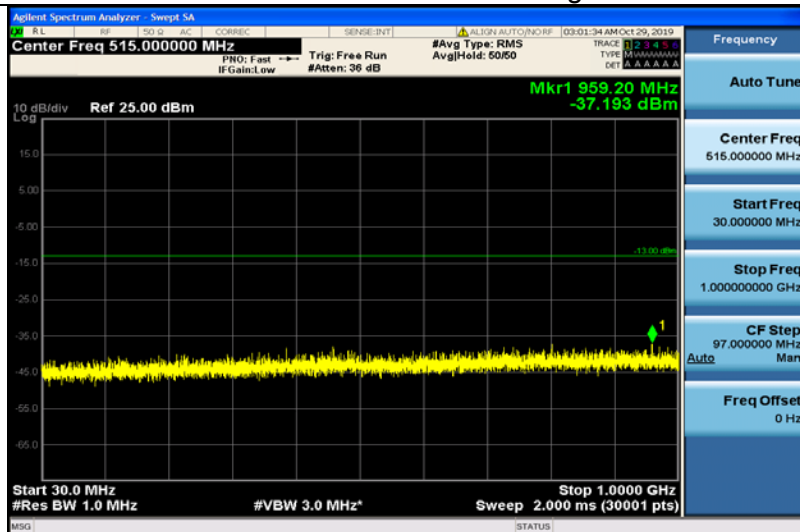

Band4-15MHz-16QAM-20325-1RB#0-Range1:30~1000MHz