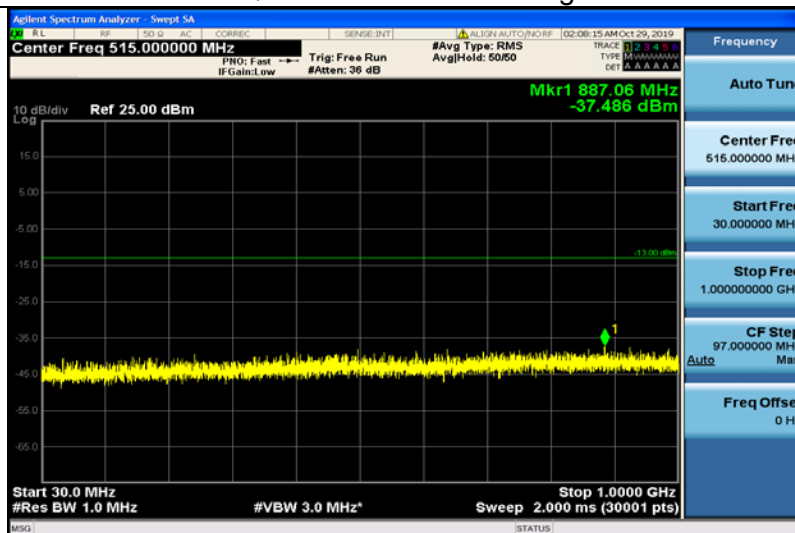

Band4-5MHz-16QAM-20175-1RB#0-Range1:30~1000MHz