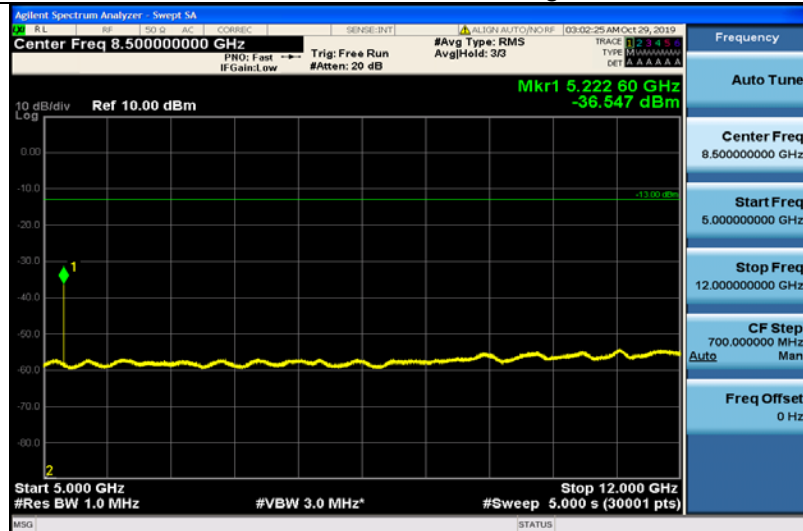

Band4-15MHz-16QAM-20175-1RB#0-Range3:5000~12000MHz

Band4-15MHz-16QAM-20175-1RB#0-Range4:12000~26500MHz

Band4-15MHz-16QAM-20325-1RB#0-Range1:30~1000MHz

Band4-15MHz-16QAM-20325-1RB#0-Range2:1000~5000MHz

Band4-15MHz-16QAM-20325-1RB#0-Range3:5000~12000MHz