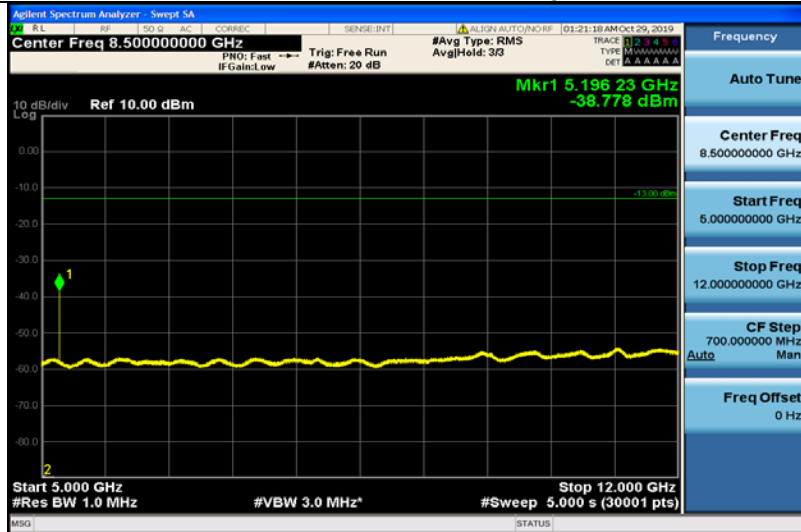

Band4-1.4MHz-16QAM-20175-1RB#0-Range3:5000~12000MHz