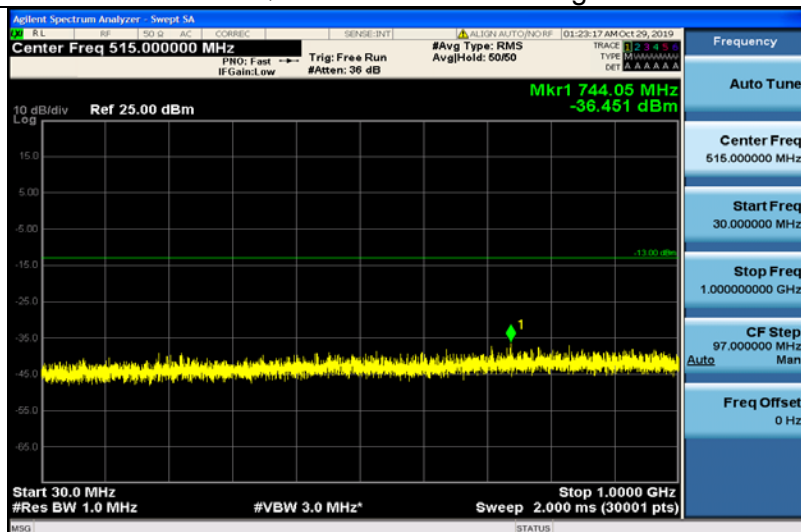

Band4-1.4MHz-16QAM-20393-1RB#0-Range1:30~1000MHz