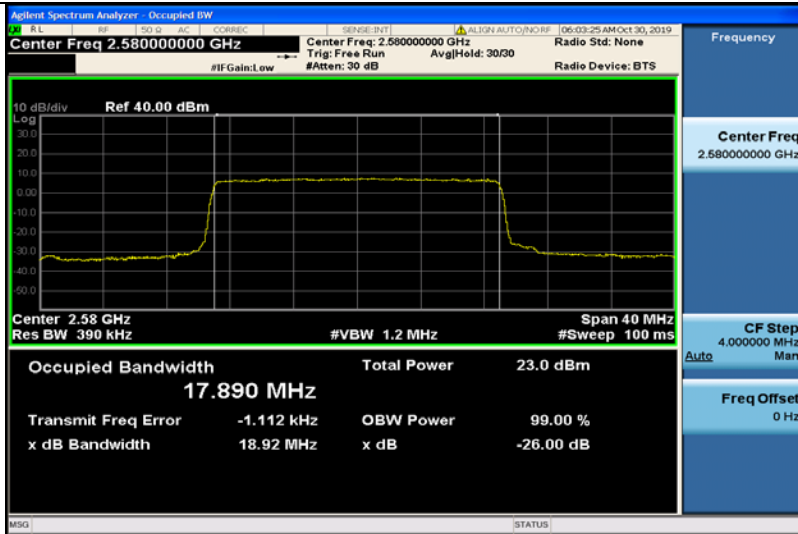

**Band38-15MHz-QPSK-38175-75RB#0-13.430**

**Band38-15MHz-16QAM-37825-75RB#0-13.432**

**Band38-15MHz-16QAM-38000-75RB#0-13.422**

**Band38-15MHz-16QAM-38175-75RB#0-13.459**

**Band38-20MHz-QPSK-37850-100RB#0-17.890**