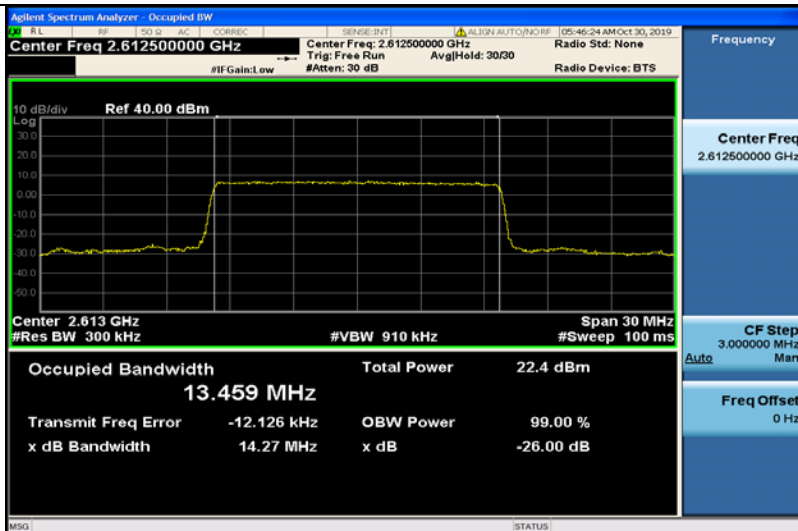

**Band38-15MHz-QPSK-38175-75RB#0-13.430**

**Band38-15MHz-16QAM-37825-75RB#0-13.432**

**Band38-15MHz-16QAM-38000-75RB#0-13.422**

**Band38-15MHz-16QAM-38175-75RB#0-13.459**

**Band38-20MHz-QPSK-37850-100RB#0-17.890**