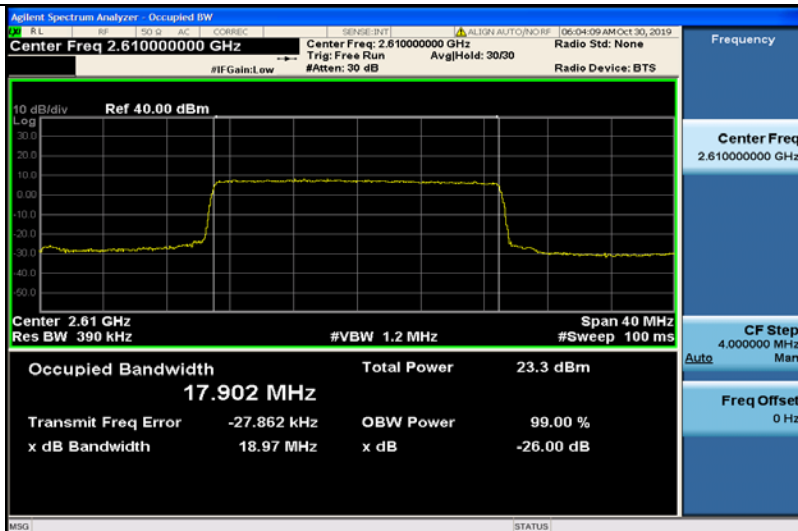

Band38-20MHz-QPSK-38150-100RB#0-17.902