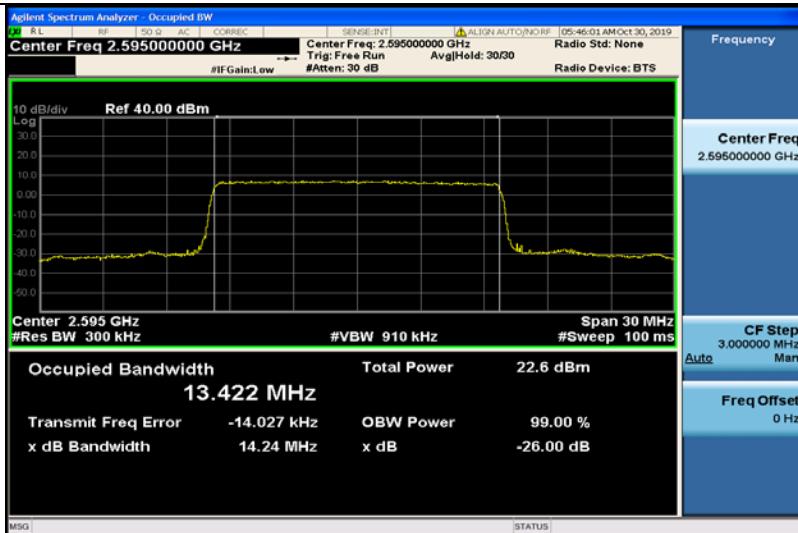

**Band38-15MHz-QPSK-38175-75RB#0-13.430**

**Band38-15MHz-16QAM-37825-75RB#0-13.432**

**Band38-15MHz-16QAM-38000-75RB#0-13.422**

**Band38-15MHz-16QAM-38175-75RB#0-13.459**

**Band38-20MHz-QPSK-37850-100RB#0-17.890**