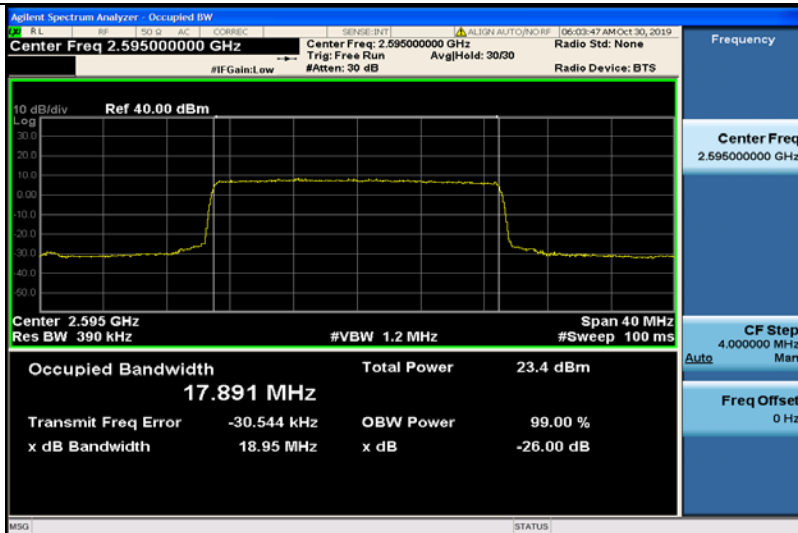

Band38-20MHz-QPSK-38000-100RB#0-17.891