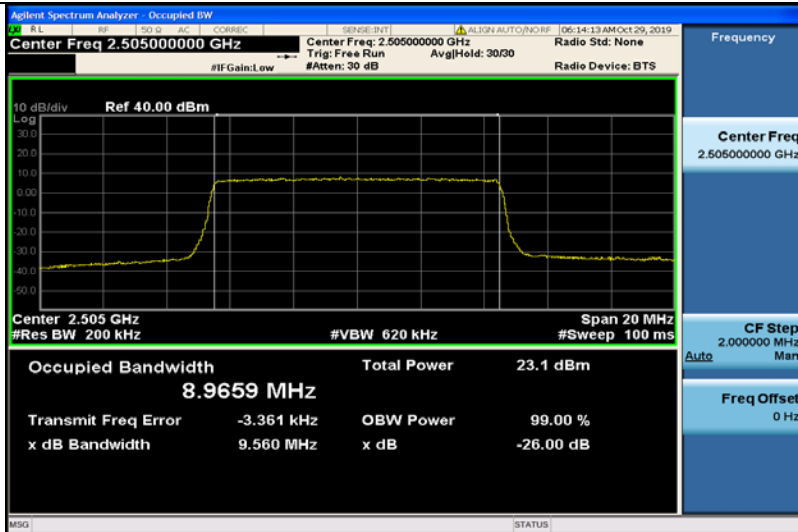

Band7-10MHz-QPSK-20800-50RB#0-8.9659