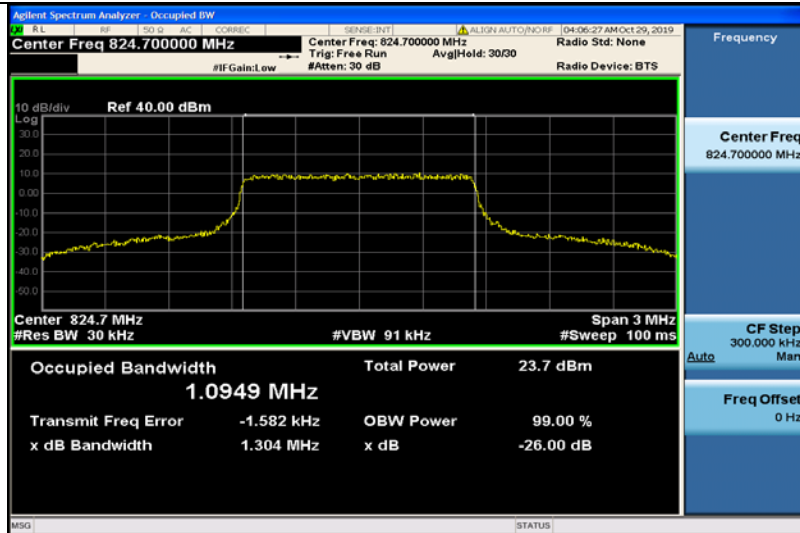

Band4-20MHz-QPSK-20050-100RB#0-17.887

Band4-20MHz-QPSK-20175-100RB#0-17.930

Band4-20MHz-QPSK-20300-100RB#0-17.841

Band4-20MHz-16QAM-20050-100RB#0-17.877

Band4-20MHz-16QAM-20175-100RB#0-17.929

Band4-20MHz-16QAM-20300-100RB#0-17.858

LTE Band 5
Band5-1.4MHz-QPSK-20407-6RB#0-1.0949

Band5-1.4MHz-QPSK-20525-6RB#0-1.0919

Band5-1.4MHz-QPSK-20643-6RB#0-1.0959

Band5-1.4MHz-16QAM-20407-6RB#0-1.0923

Band5-1.4MHz-16QAM-20525-6RB#0-1.0916

Band5-1.4MHz-16QAM-20643-6RB#0-1.0899