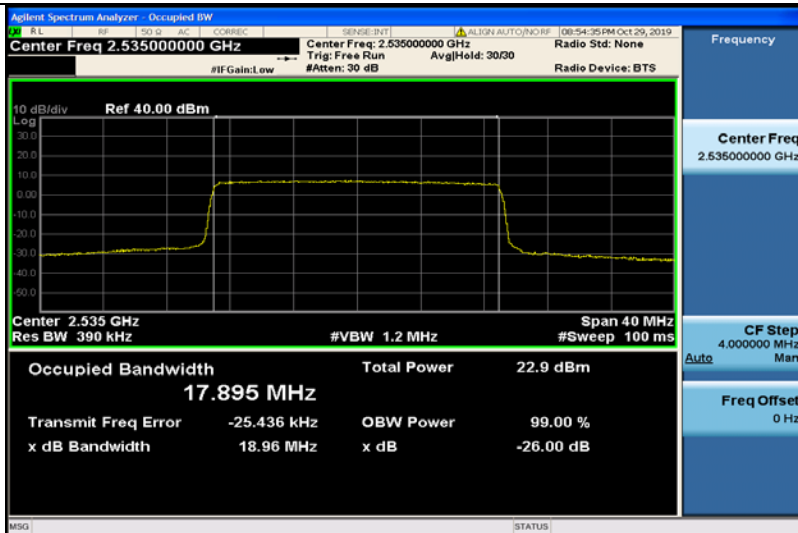

Band7-20MHz-QPSK-21100-100RB#0-17.895