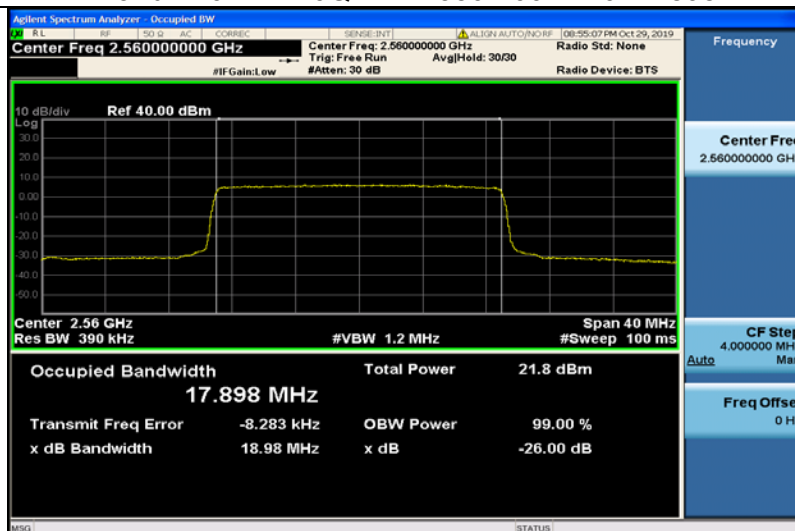

LTE Band 12
Band12-1.4MHz-QPSK-23017-6RB#0-1.0905

Band12-1.4MHz-QPSK-23095-6RB#0-1.0976

Band12-1.4MHz-QPSK-23173-6RB#0-1.0916

Band12-1.4MHz-16QAM-23017-6RB#0-1.0932

Band12-1.4MHz-16QAM-23095-6RB#0-1.0914

Band12-1.4MHz-16QAM-23173-6RB#0-1.0883