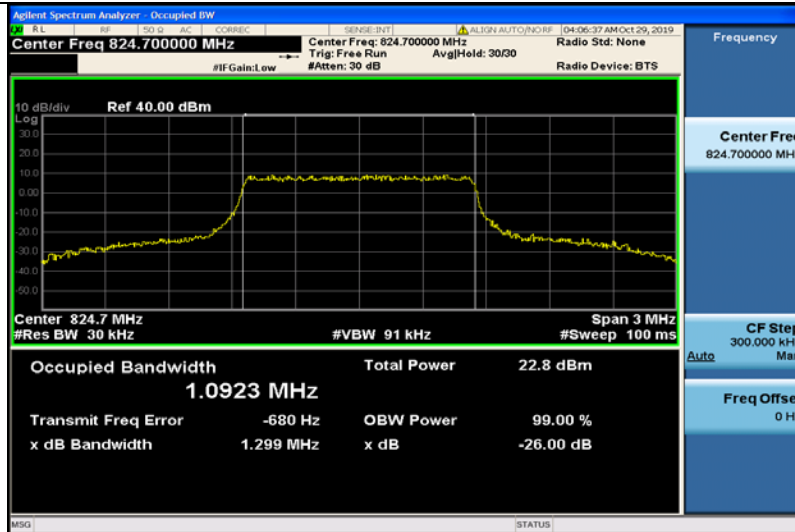

Band4-20MHz-QPSK-20050-100RB#0-17.887

Band4-20MHz-QPSK-20175-100RB#0-17.930

Band4-20MHz-QPSK-20300-100RB#0-17.841

Band4-20MHz-16QAM-20050-100RB#0-17.877

Band4-20MHz-16QAM-20175-100RB#0-17.929

Band4-20MHz-16QAM-20300-100RB#0-17.858

LTE Band 5
Band5-1.4MHz-QPSK-20407-6RB#0-1.0949

Band5-1.4MHz-QPSK-20525-6RB#0-1.0919

Band5-1.4MHz-QPSK-20643-6RB#0-1.0959

Band5-1.4MHz-16QAM-20407-6RB#0-1.0923

Band5-1.4MHz-16QAM-20525-6RB#0-1.0916

Band5-1.4MHz-16QAM-20643-6RB#0-1.0899