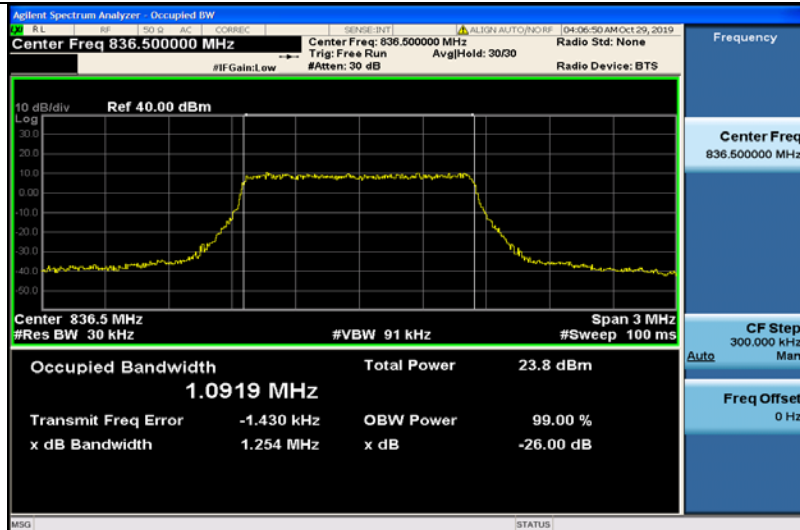

Band4-20MHz-QPSK-20050-100RB#0-17.887

Band4-20MHz-QPSK-20175-100RB#0-17.930

Band4-20MHz-QPSK-20300-100RB#0-17.841

Band4-20MHz-16QAM-20050-100RB#0-17.877

Band4-20MHz-16QAM-20175-100RB#0-17.929

Band4-20MHz-16QAM-20300-100RB#0-17.858

LTE Band 5
Band5-1.4MHz-QPSK-20407-6RB#0-1.0949

Band5-1.4MHz-QPSK-20525-6RB#0-1.0919

Band5-1.4MHz-QPSK-20643-6RB#0-1.0959

Band5-1.4MHz-16QAM-20407-6RB#0-1.0923

Band5-1.4MHz-16QAM-20525-6RB#0-1.0916

Band5-1.4MHz-16QAM-20643-6RB#0-1.0899