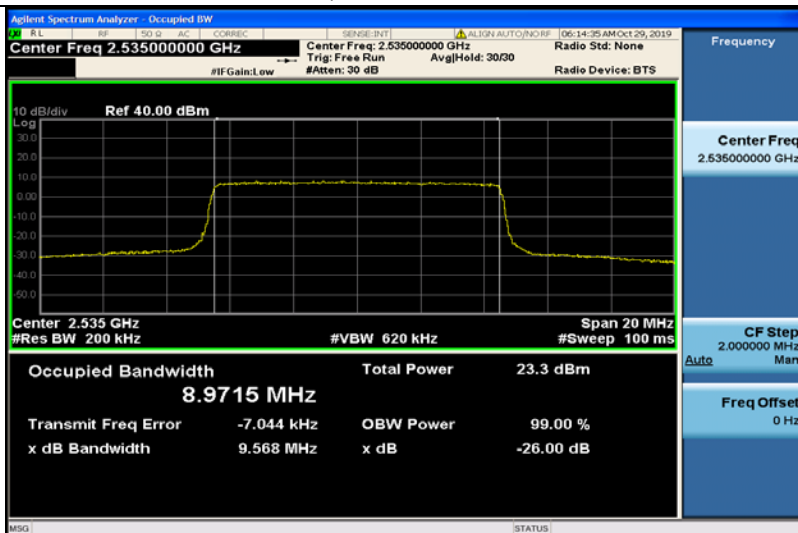

Band7-10MHz-QPSK-21100-50RB#0-8.9715