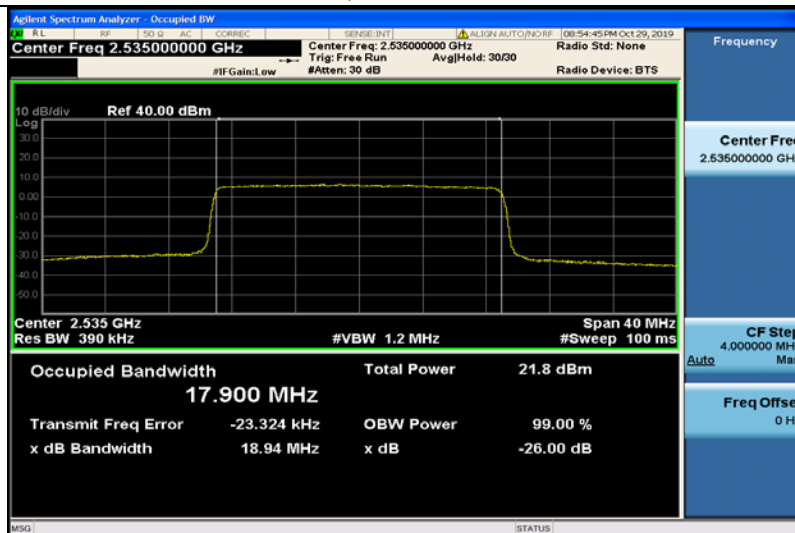

Band7-20MHz-16QAM-21100-100RB#0-17.900