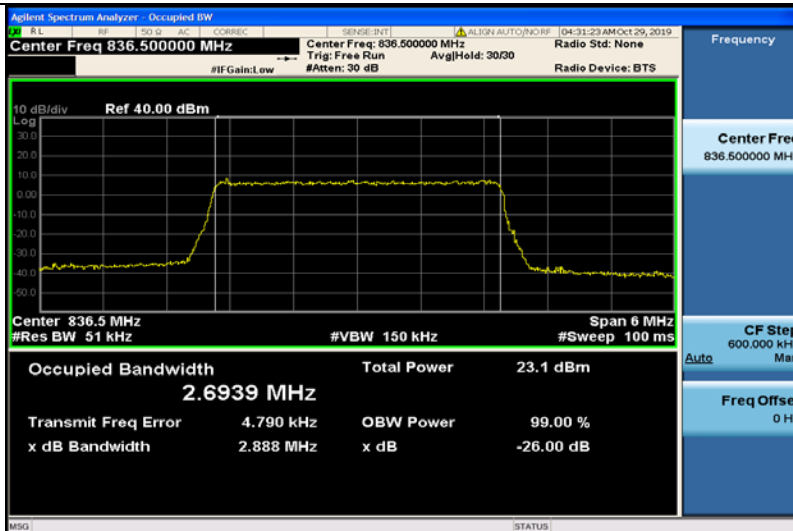

Band5-3MHz-QPSK-20525-15RB#0-2.6939