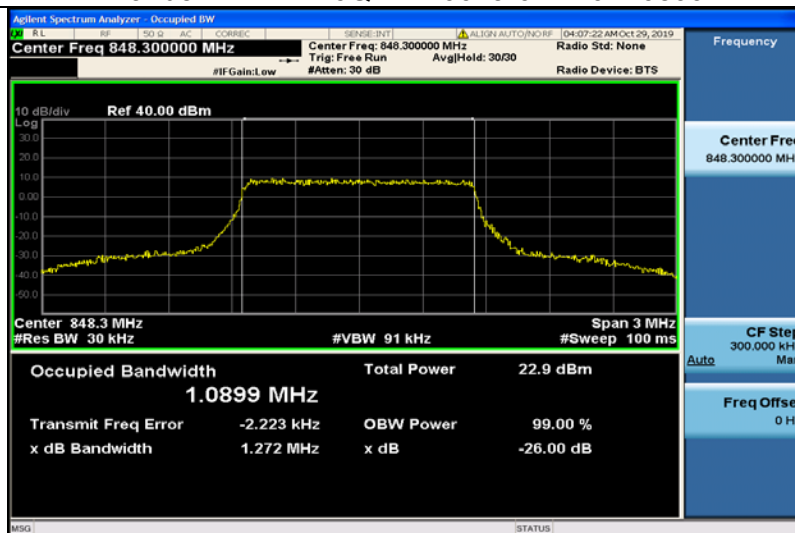

LTE Band 5
Band5-1.4MHz-QPSK-20407-6RB#0-1.0949

Band5-1.4MHz-QPSK-20525-6RB#0-1.0919

Band5-1.4MHz-QPSK-20643-6RB#0-1.0959

Band5-1.4MHz-16QAM-20407-6RB#0-1.0923

Band5-1.4MHz-16QAM-20525-6RB#0-1.0916

Band5-1.4MHz-16QAM-20643-6RB#0-1.0899