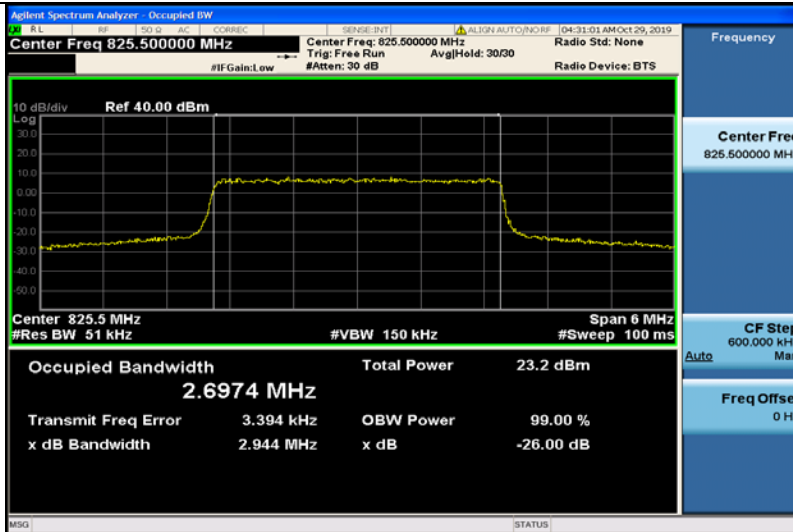

Band5-3MHz-QPSK-20415-15RB#0-2.6974