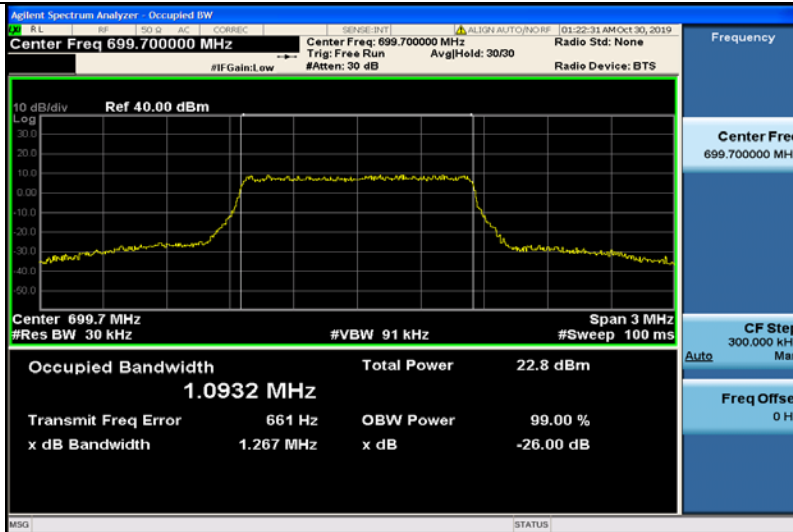

LTE Band 12
Band12-1.4MHz-QPSK-23017-6RB#0-1.0905

Band12-1.4MHz-QPSK-23095-6RB#0-1.0976

Band12-1.4MHz-QPSK-23173-6RB#0-1.0916

Band12-1.4MHz-16QAM-23017-6RB#0-1.0932

Band12-1.4MHz-16QAM-23095-6RB#0-1.0914

Band12-1.4MHz-16QAM-23173-6RB#0-1.0883