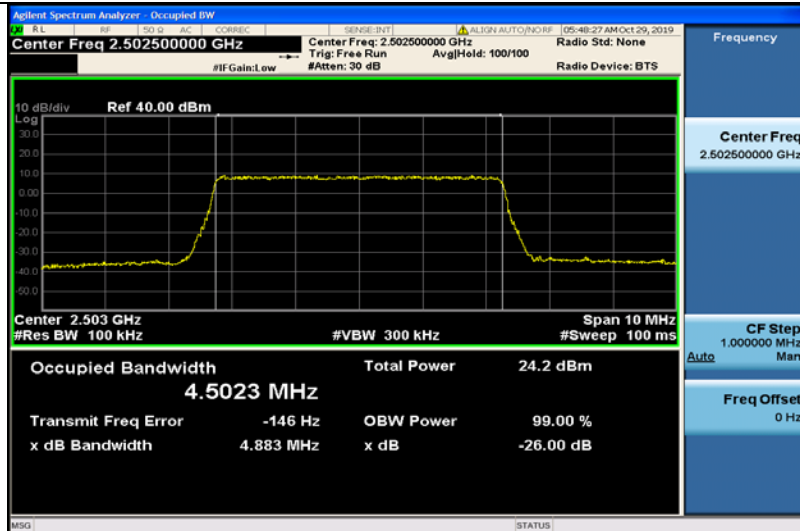

LTE Band 7

Band7-5MHz-QPSK-20775-25RB#0-4.5023