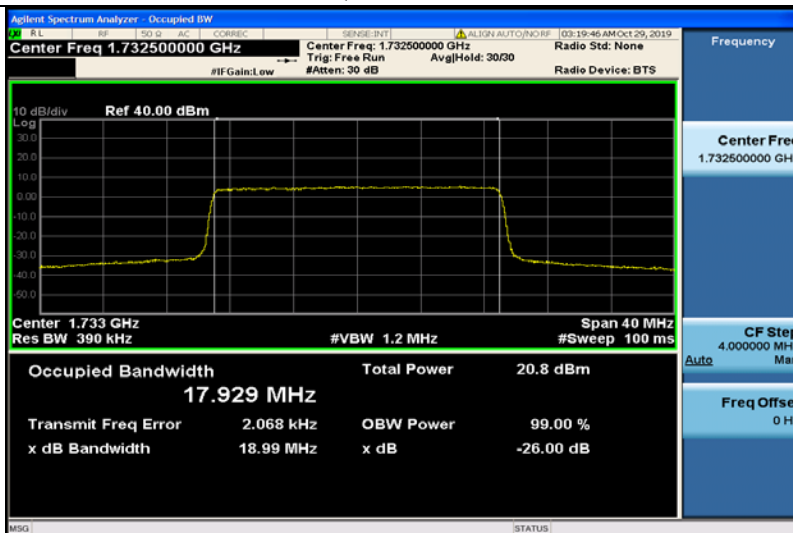

Band4-20MHz-QPSK-20050-100RB#0-17.887

Band4-20MHz-QPSK-20175-100RB#0-17.930

Band4-20MHz-QPSK-20300-100RB#0-17.841

Band4-20MHz-16QAM-20050-100RB#0-17.877

Band4-20MHz-16QAM-20175-100RB#0-17.929

Band4-20MHz-16QAM-20300-100RB#0-17.858

LTE Band 5
Band5-1.4MHz-QPSK-20407-6RB#0-1.0949

Band5-1.4MHz-QPSK-20525-6RB#0-1.0919

Band5-1.4MHz-QPSK-20643-6RB#0-1.0959

Band5-1.4MHz-16QAM-20407-6RB#0-1.0923

Band5-1.4MHz-16QAM-20525-6RB#0-1.0916

Band5-1.4MHz-16QAM-20643-6RB#0-1.0899