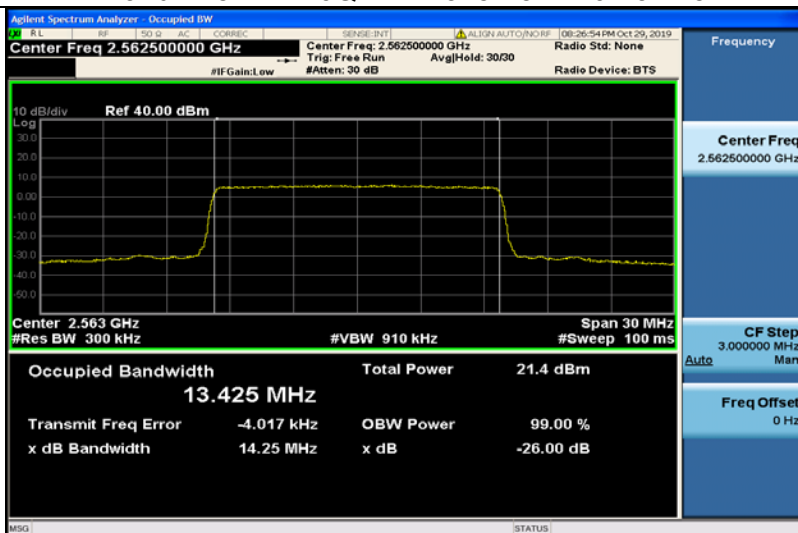

Band7-15MHz-QPSK-20825-75RB#0-13.455

Band7-15MHz-QPSK-21100-75RB#0-13.448

Band7-15MHz-QPSK-21375-75RB#0-13.433

Band7-15MHz-16QAM-20825-75RB#0-13.440

Band7-15MHz-16QAM-21100-75RB#0-13.434

Band7-15MHz-16QAM-21375-75RB#0-13.425