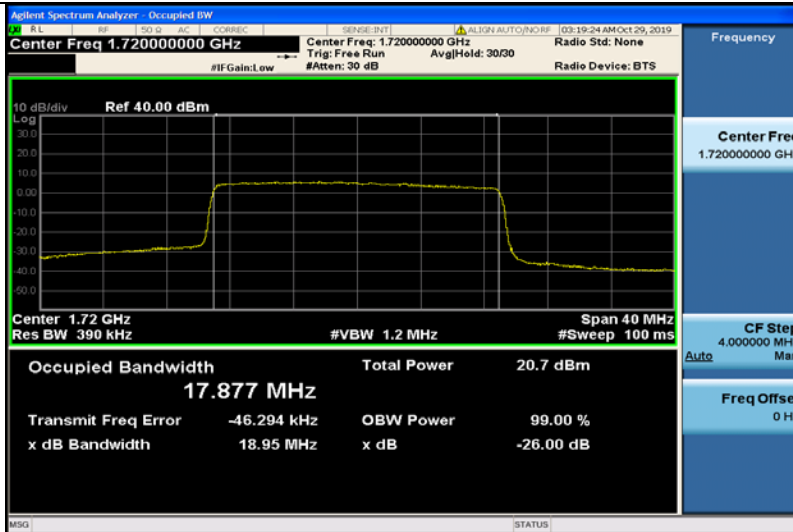

Band4-20MHz-QPSK-20050-100RB#0-17.887

Band4-20MHz-QPSK-20175-100RB#0-17.930

Band4-20MHz-QPSK-20300-100RB#0-17.841

Band4-20MHz-16QAM-20050-100RB#0-17.877

Band4-20MHz-16QAM-20175-100RB#0-17.929

Band4-20MHz-16QAM-20300-100RB#0-17.858

LTE Band 5
Band5-1.4MHz-QPSK-20407-6RB#0-1.0949

Band5-1.4MHz-QPSK-20525-6RB#0-1.0919

Band5-1.4MHz-QPSK-20643-6RB#0-1.0959

Band5-1.4MHz-16QAM-20407-6RB#0-1.0923

Band5-1.4MHz-16QAM-20525-6RB#0-1.0916

Band5-1.4MHz-16QAM-20643-6RB#0-1.0899