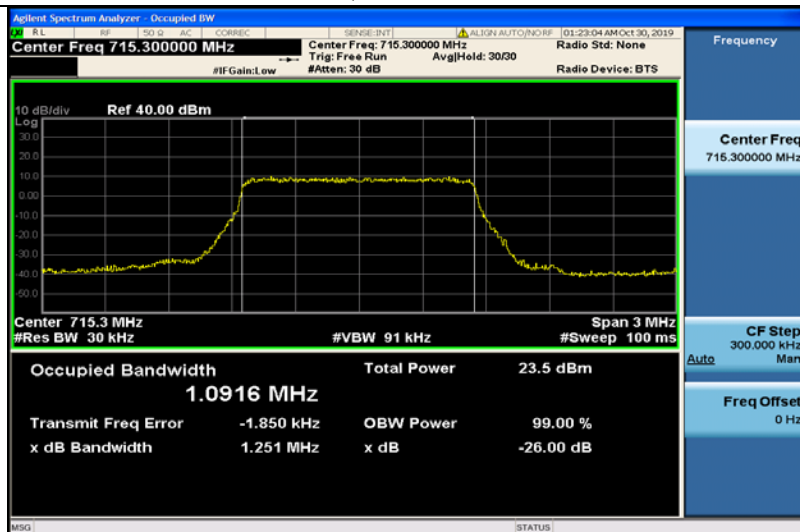

LTE Band 12
Band12-1.4MHz-QPSK-23017-6RB#0-1.0905

Band12-1.4MHz-QPSK-23095-6RB#0-1.0976

Band12-1.4MHz-QPSK-23173-6RB#0-1.0916

Band12-1.4MHz-16QAM-23017-6RB#0-1.0932

Band12-1.4MHz-16QAM-23095-6RB#0-1.0914

Band12-1.4MHz-16QAM-23173-6RB#0-1.0883