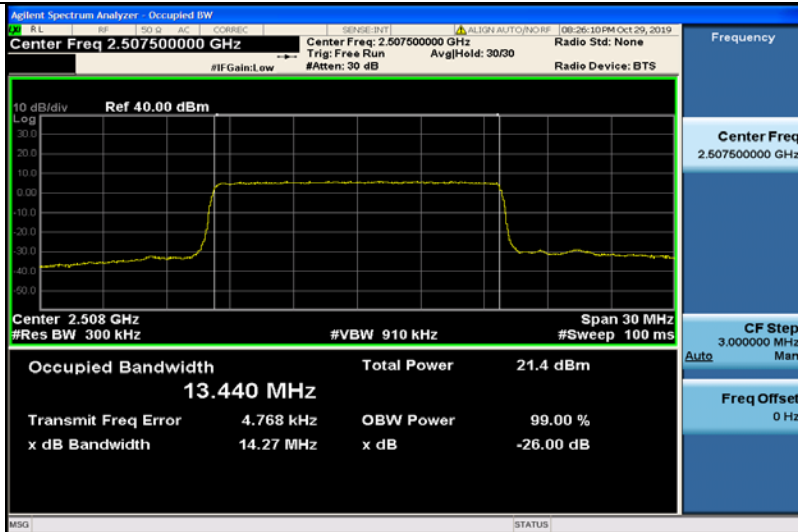

Band7-15MHz-QPSK-20825-75RB#0-13.455

Band7-15MHz-QPSK-21100-75RB#0-13.448

Band7-15MHz-QPSK-21375-75RB#0-13.433

Band7-15MHz-16QAM-20825-75RB#0-13.440

Band7-15MHz-16QAM-21100-75RB#0-13.434

Band7-15MHz-16QAM-21375-75RB#0-13.425