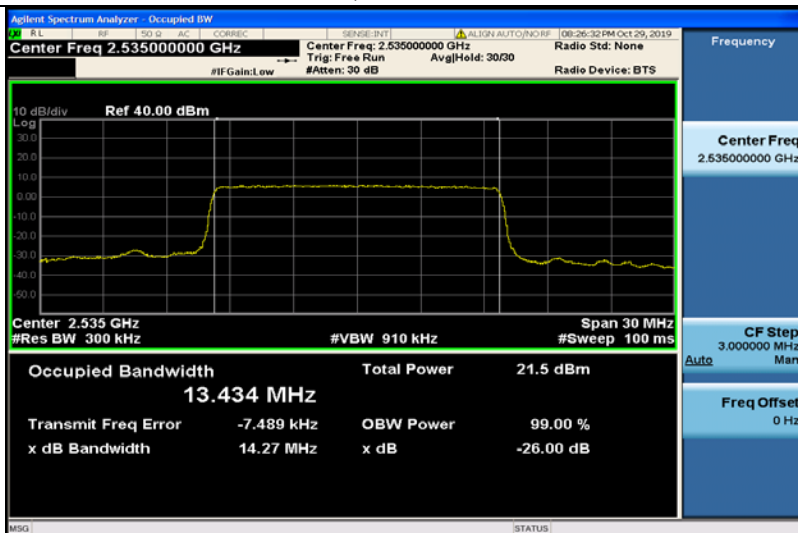

Band7-15MHz-QPSK-20825-75RB#0-13.455

Band7-15MHz-QPSK-21100-75RB#0-13.448

Band7-15MHz-QPSK-21375-75RB#0-13.433

Band7-15MHz-16QAM-20825-75RB#0-13.440

Band7-15MHz-16QAM-21100-75RB#0-13.434

Band7-15MHz-16QAM-21375-75RB#0-13.425