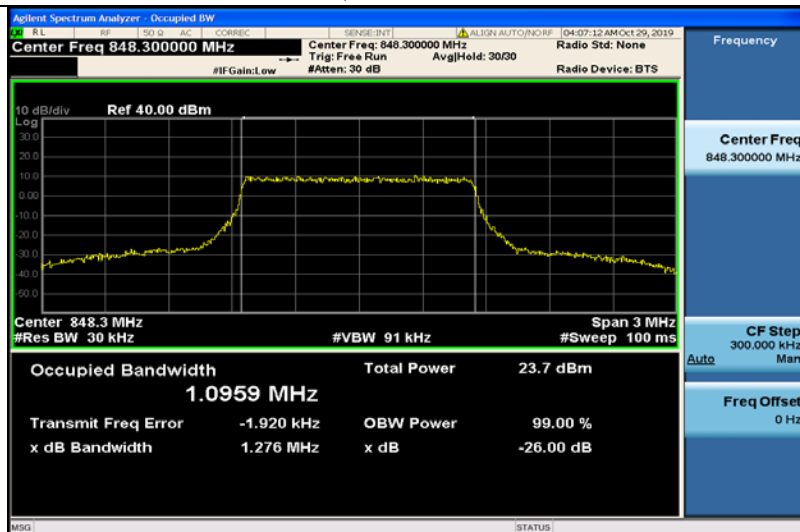

Band4-20MHz-QPSK-20050-100RB#0-17.887

Band4-20MHz-QPSK-20175-100RB#0-17.930

Band4-20MHz-QPSK-20300-100RB#0-17.841

Band4-20MHz-16QAM-20050-100RB#0-17.877

Band4-20MHz-16QAM-20175-100RB#0-17.929

Band4-20MHz-16QAM-20300-100RB#0-17.858

LTE Band 5
Band5-1.4MHz-QPSK-20407-6RB#0-1.0949

Band5-1.4MHz-QPSK-20525-6RB#0-1.0919

Band5-1.4MHz-QPSK-20643-6RB#0-1.0959

Band5-1.4MHz-16QAM-20407-6RB#0-1.0923

Band5-1.4MHz-16QAM-20525-6RB#0-1.0916

Band5-1.4MHz-16QAM-20643-6RB#0-1.0899