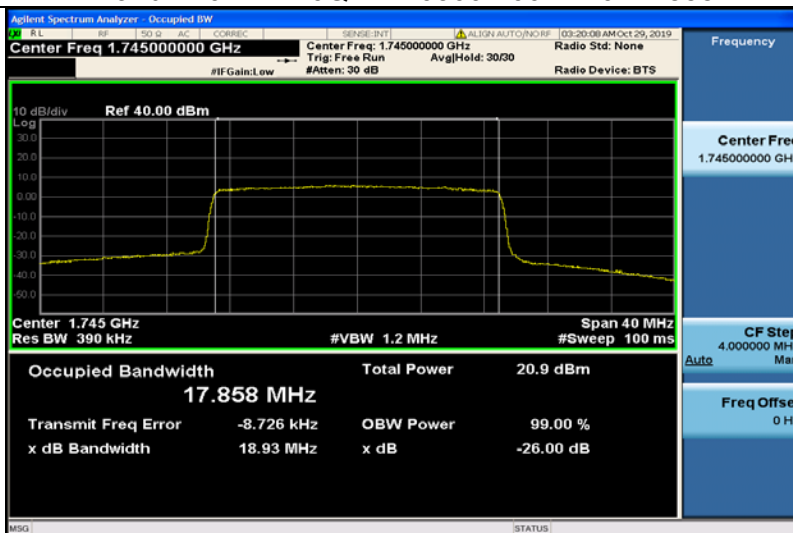

Band4-20MHz-QPSK-20050-100RB#0-17.887

Band4-20MHz-QPSK-20175-100RB#0-17.930

Band4-20MHz-QPSK-20300-100RB#0-17.841

Band4-20MHz-16QAM-20050-100RB#0-17.877

Band4-20MHz-16QAM-20175-100RB#0-17.929

Band4-20MHz-16QAM-20300-100RB#0-17.858

LTE Band 5
Band5-1.4MHz-QPSK-20407-6RB#0-1.0949

Band5-1.4MHz-QPSK-20525-6RB#0-1.0919

Band5-1.4MHz-QPSK-20643-6RB#0-1.0959

Band5-1.4MHz-16QAM-20407-6RB#0-1.0923

Band5-1.4MHz-16QAM-20525-6RB#0-1.0916

Band5-1.4MHz-16QAM-20643-6RB#0-1.0899