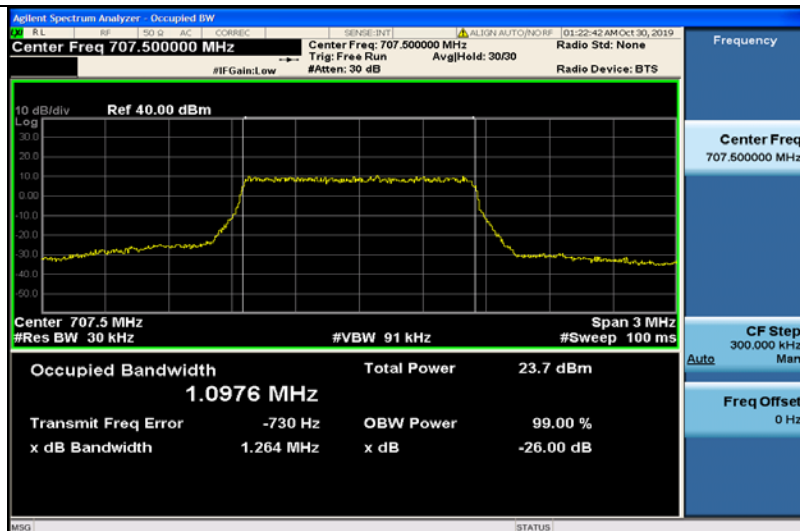

Band7-20MHz-QPSK-20850-100RB#0-17.927

Band7-20MHz-QPSK-21100-100RB#0-17.895

Band7-20MHz-QPSK-21350-100RB#0-17.888

Band7-20MHz-16QAM-20850-100RB#0-17.911

Band7-20MHz-16QAM-21100-100RB#0-17.900

Band7-20MHz-16QAM-21350-100RB#0-17.898

LTE Band 12
Band12-1.4MHz-QPSK-23017-6RB#0-1.0905

Band12-1.4MHz-QPSK-23095-6RB#0-1.0976

Band12-1.4MHz-QPSK-23173-6RB#0-1.0916

Band12-1.4MHz-16QAM-23017-6RB#0-1.0932

Band12-1.4MHz-16QAM-23095-6RB#0-1.0914

Band12-1.4MHz-16QAM-23173-6RB#0-1.0883