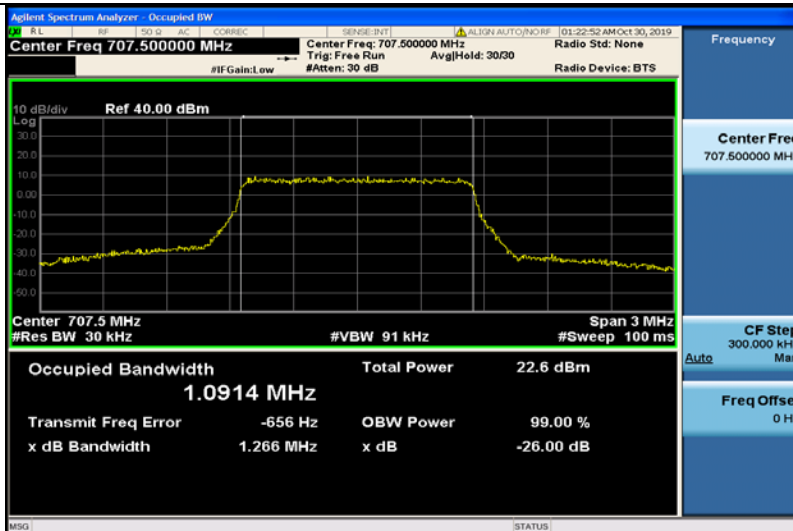

LTE Band 12
Band12-1.4MHz-QPSK-23017-6RB#0-1.0905

Band12-1.4MHz-QPSK-23095-6RB#0-1.0976

Band12-1.4MHz-QPSK-23173-6RB#0-1.0916

Band12-1.4MHz-16QAM-23017-6RB#0-1.0932

Band12-1.4MHz-16QAM-23095-6RB#0-1.0914

Band12-1.4MHz-16QAM-23173-6RB#0-1.0883