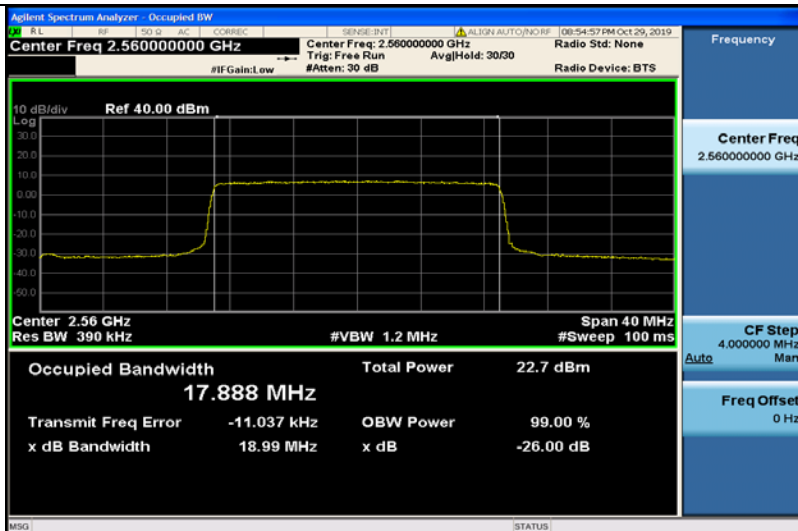

Band7-20MHz-QPSK-21350-100RB#0-17.888