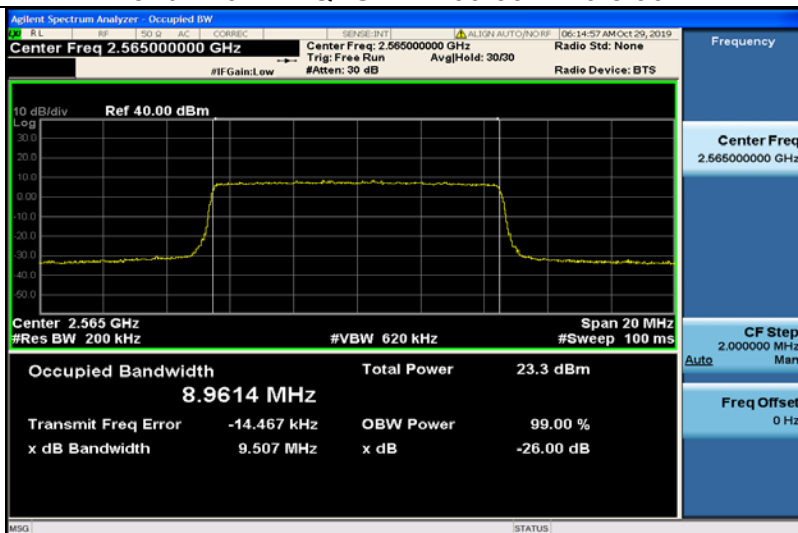

Band7-10MHz-QPSK-21400-50RB#0-8.9614