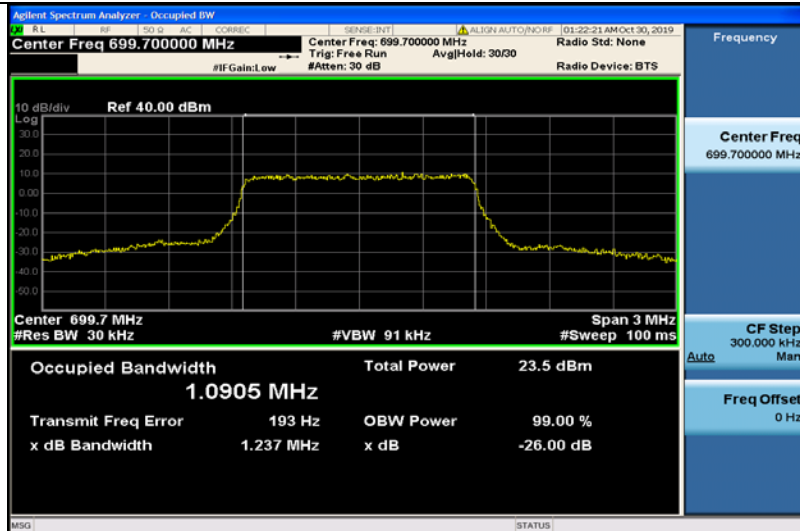

LTE Band 12
Band12-1.4MHz-QPSK-23017-6RB#0-1.0905

Band12-1.4MHz-QPSK-23095-6RB#0-1.0976

Band12-1.4MHz-QPSK-23173-6RB#0-1.0916

Band12-1.4MHz-16QAM-23017-6RB#0-1.0932

Band12-1.4MHz-16QAM-23095-6RB#0-1.0914

Band12-1.4MHz-16QAM-23173-6RB#0-1.0883