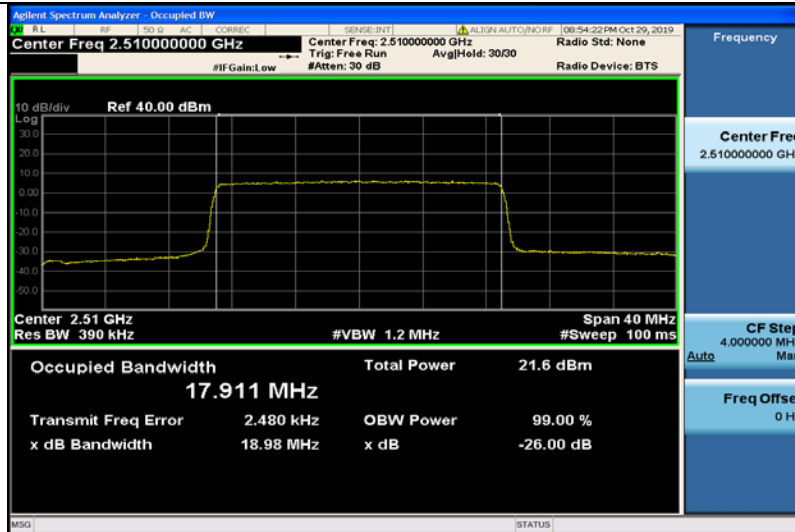

Band7-20MHz-16QAM-20850-100RB#0-17.911