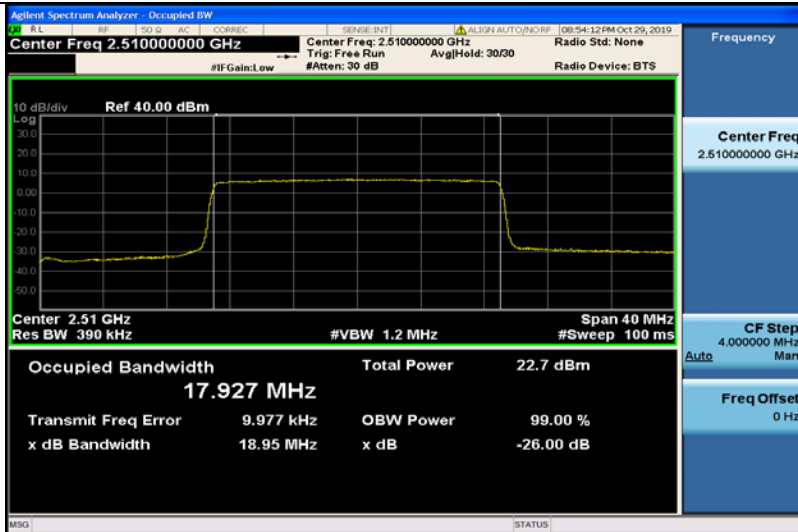

Band7-20MHz-QPSK-20850-100RB#0-17.927