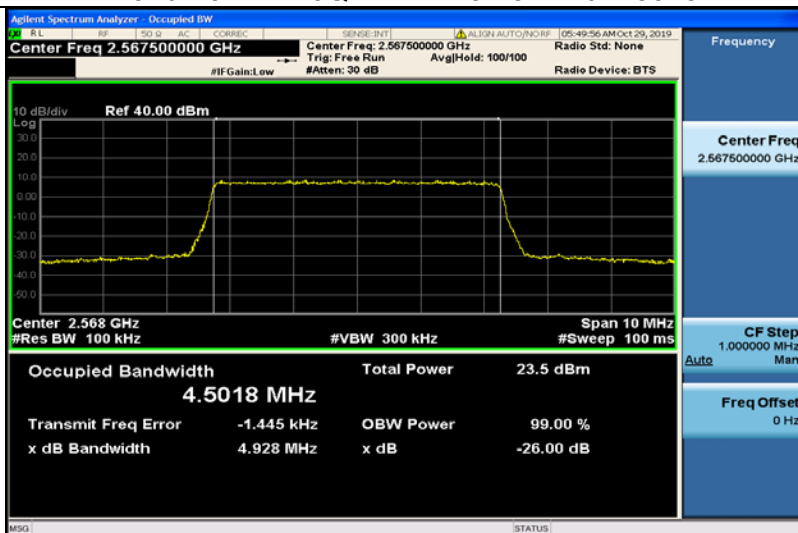

LTE Band 7
Band7-5MHz-QPSK-20775-25RB#0-4.5023

Band7-5MHz-QPSK-21100-25RB#0-4.5002

Band7-5MHz-QPSK-21425-25RB#0-4.4965

Band7-5MHz-16QAM-20775-25RB#0-4.4999

Band7-5MHz-16QAM-21100-25RB#0-4.5031

Band7-5MHz-16QAM-21425-25RB#0-4.5018