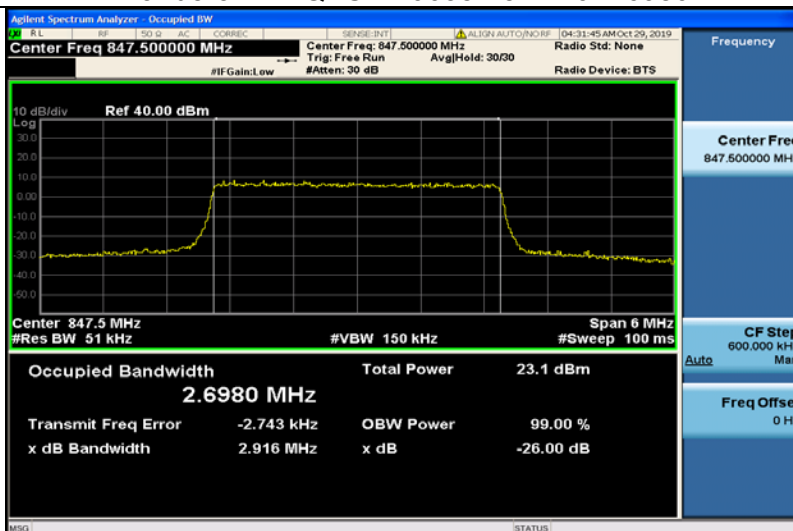

Band5-3MHz-QPSK-20635-15RB#0-2.6980