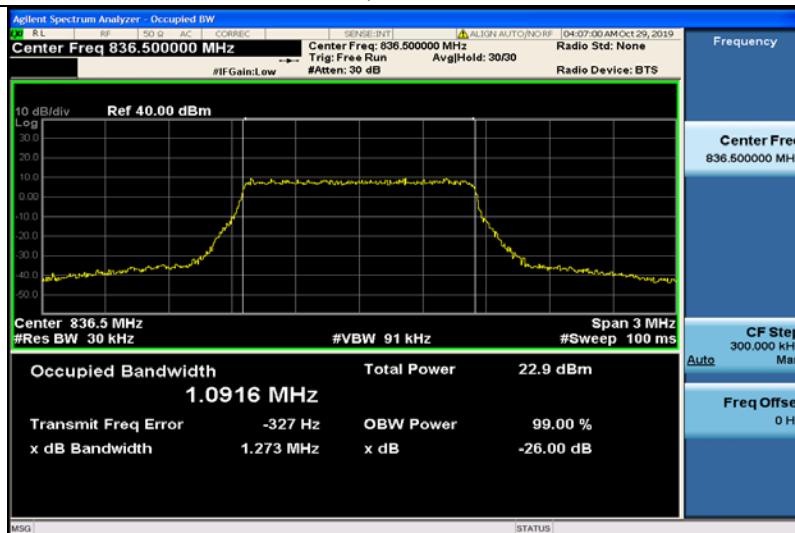

Band4-20MHz-QPSK-20050-100RB#0-17.887

Band4-20MHz-QPSK-20175-100RB#0-17.930

Band4-20MHz-QPSK-20300-100RB#0-17.841

Band4-20MHz-16QAM-20050-100RB#0-17.877

Band4-20MHz-16QAM-20175-100RB#0-17.929

Band4-20MHz-16QAM-20300-100RB#0-17.858

LTE Band 5
Band5-1.4MHz-QPSK-20407-6RB#0-1.0949

Band5-1.4MHz-QPSK-20525-6RB#0-1.0919

Band5-1.4MHz-QPSK-20643-6RB#0-1.0959

Band5-1.4MHz-16QAM-20407-6RB#0-1.0923

Band5-1.4MHz-16QAM-20525-6RB#0-1.0916

Band5-1.4MHz-16QAM-20643-6RB#0-1.0899