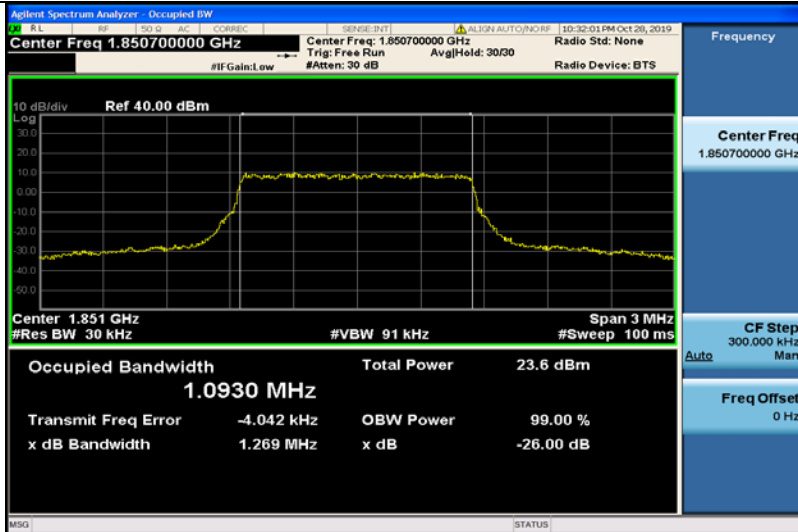

Test plots

LTE Band 2

Band2-1.4MHz-QPSK-18607-6RB#0-1.0930