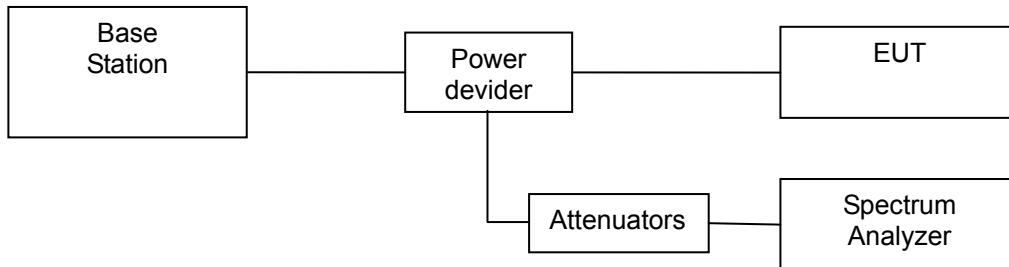

5.4 99% and -26 dB Occupied Bandwidth

5.4.1 Limit

N/A

5.4.2 Test procedure

1. The EUT' RF output port was connected to Spectrum Analyzer and Base Station via power divider.
2. Spectrum analyzer's occupied bandwidth measure function was used to measure 99% bandwidth and -26dBc bandwidth

5.4.3 Test setup