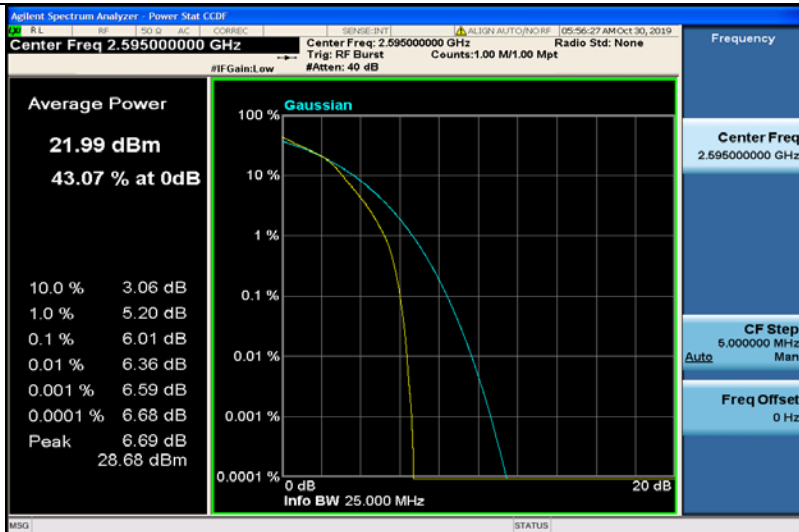

**Band38-15MHz-16QAM-38000-1RB#0**

**Band38-15MHz-16QAM-38000-75RB#0**

**Band38-15MHz-16QAM-38175-1RB#0**

**Band38-15MHz-16QAM-38175-75RB#0**

**Band38-20MHz-QPSK-37850-1RB#0**

**Band38-20MHz-QPSK-37850-100RB#0**