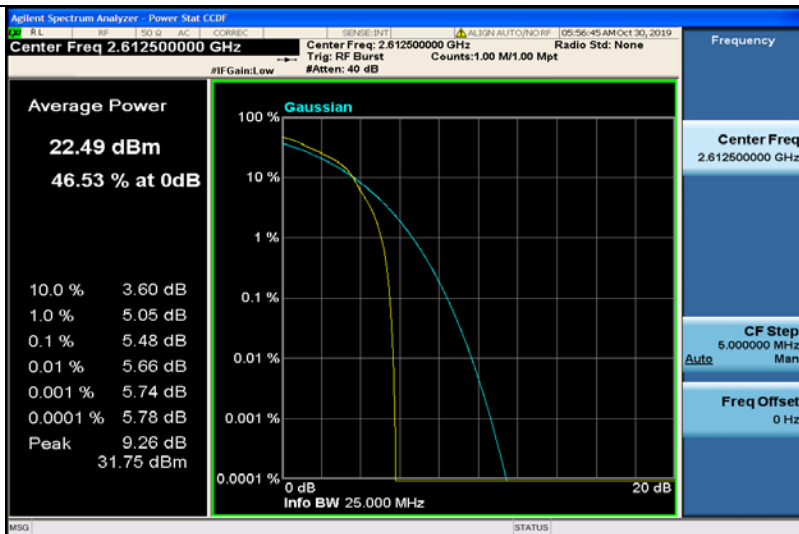

**Band38-15MHz-16QAM-38000-1RB#0**

**Band38-15MHz-16QAM-38000-75RB#0**

**Band38-15MHz-16QAM-38175-1RB#0**

**Band38-15MHz-16QAM-38175-75RB#0**

**Band38-20MHz-QPSK-37850-1RB#0**

**Band38-20MHz-QPSK-37850-100RB#0**