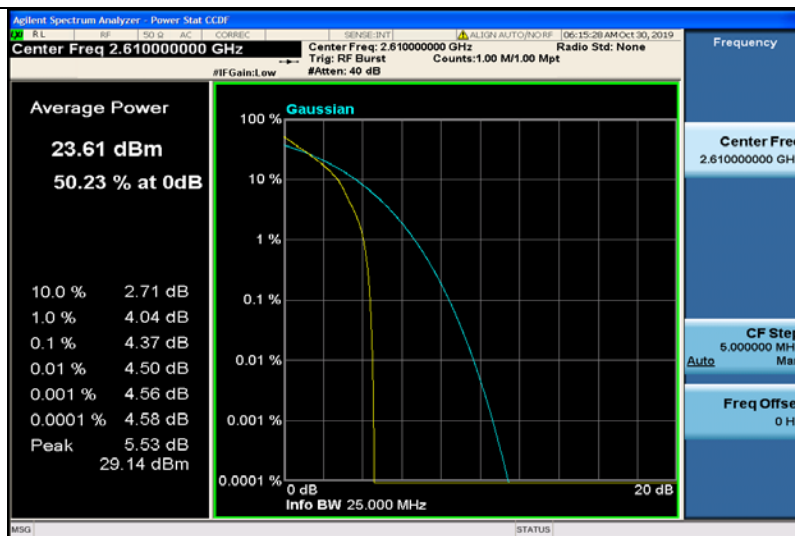

Band38-20MHz-QPSK-38150-1RB#0