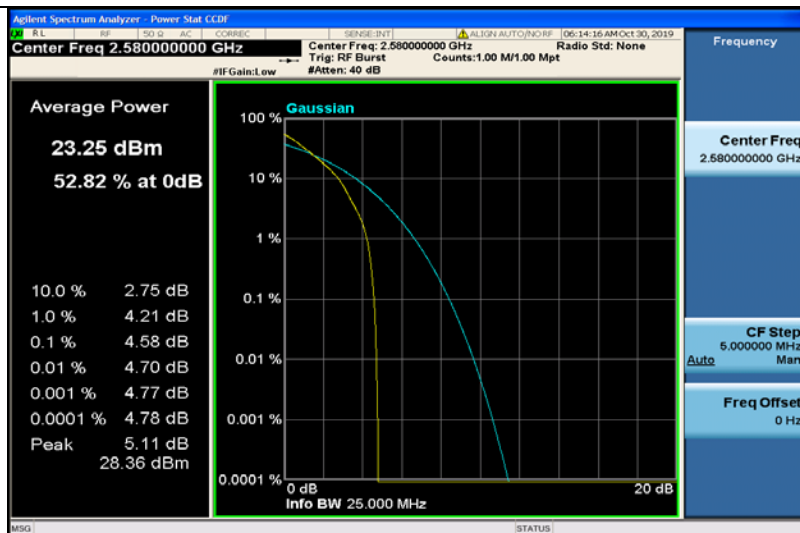

**Band38-15MHz-16QAM-38000-1RB#0**

**Band38-15MHz-16QAM-38000-75RB#0**

**Band38-15MHz-16QAM-38175-1RB#0**

**Band38-15MHz-16QAM-38175-75RB#0**

**Band38-20MHz-QPSK-37850-1RB#0**

**Band38-20MHz-QPSK-37850-100RB#0**