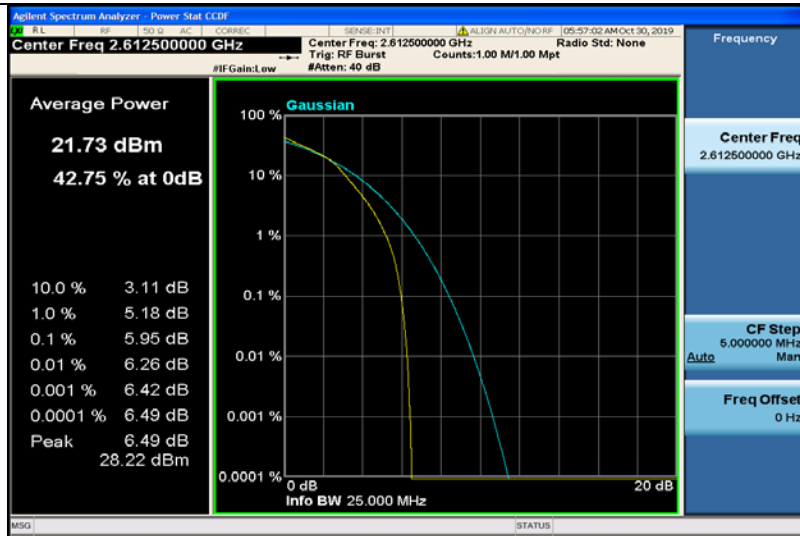

**Band38-15MHz-16QAM-38000-1RB#0**

**Band38-15MHz-16QAM-38000-75RB#0**

**Band38-15MHz-16QAM-38175-1RB#0**

**Band38-15MHz-16QAM-38175-75RB#0**

**Band38-20MHz-QPSK-37850-1RB#0**

**Band38-20MHz-QPSK-37850-100RB#0**