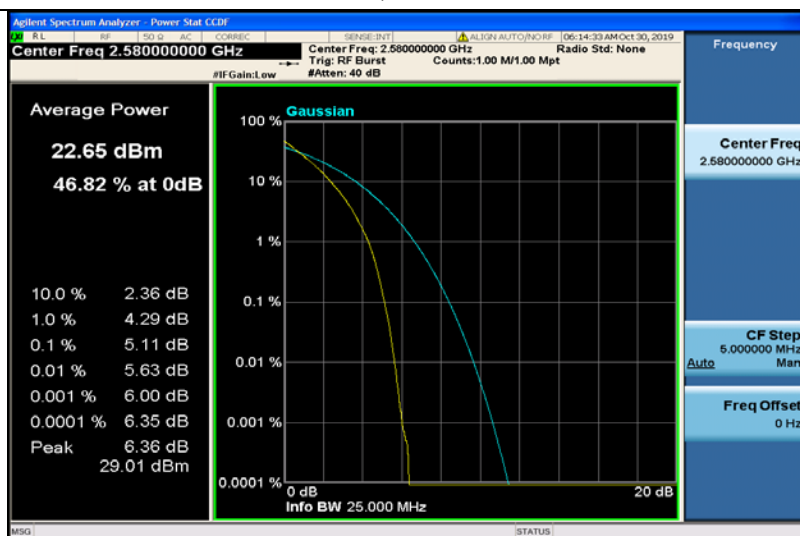

**Band38-15MHz-16QAM-38000-1RB#0**

**Band38-15MHz-16QAM-38000-75RB#0**

**Band38-15MHz-16QAM-38175-1RB#0**

**Band38-15MHz-16QAM-38175-75RB#0**

**Band38-20MHz-QPSK-37850-1RB#0**

**Band38-20MHz-QPSK-37850-100RB#0**