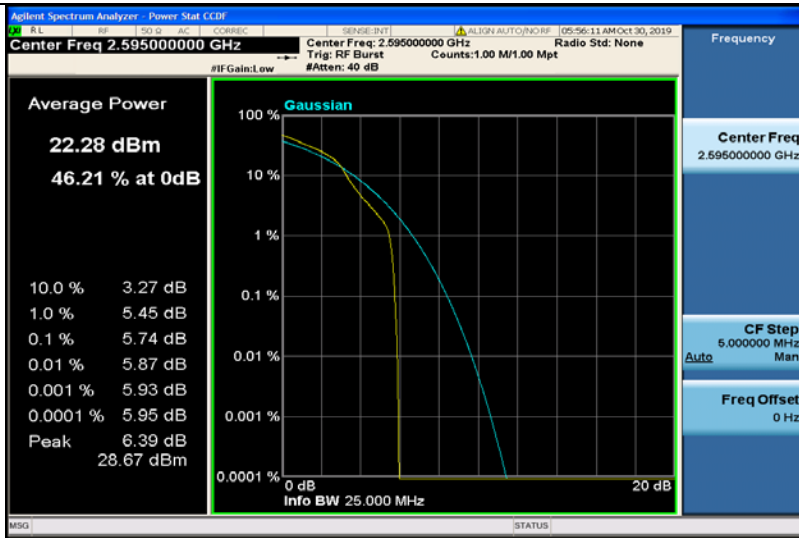

**Band38-15MHz-16QAM-38000-1RB#0**

**Band38-15MHz-16QAM-38000-75RB#0**

**Band38-15MHz-16QAM-38175-1RB#0**

**Band38-15MHz-16QAM-38175-75RB#0**

**Band38-20MHz-QPSK-37850-1RB#0**

**Band38-20MHz-QPSK-37850-100RB#0**