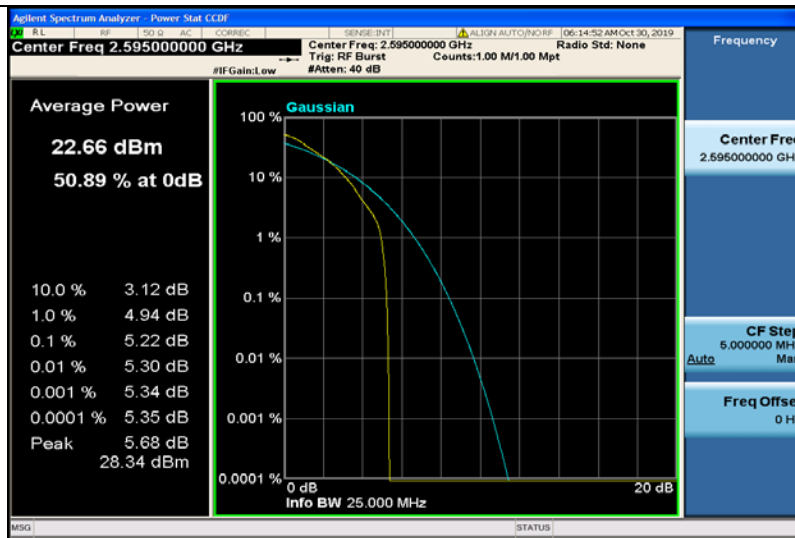

Band38-20MHz-QPSK-38000-1RB#0