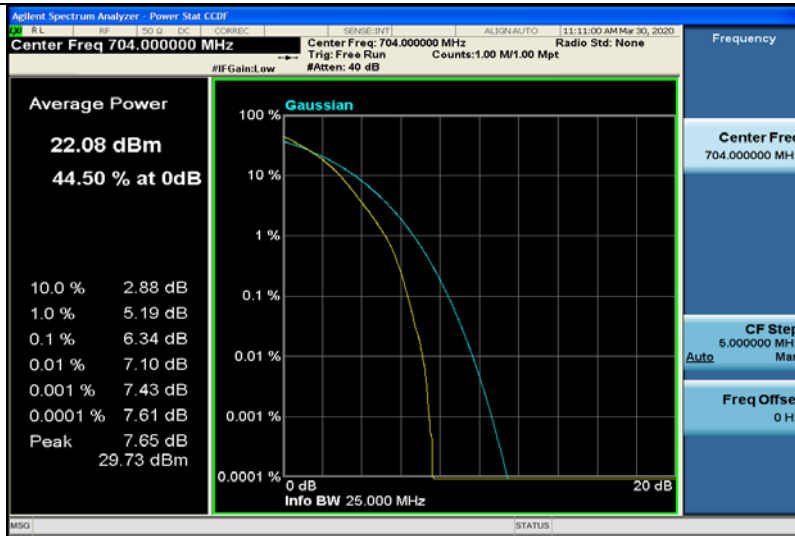

Band12-10MHz-16QAM-23060-50RB#0