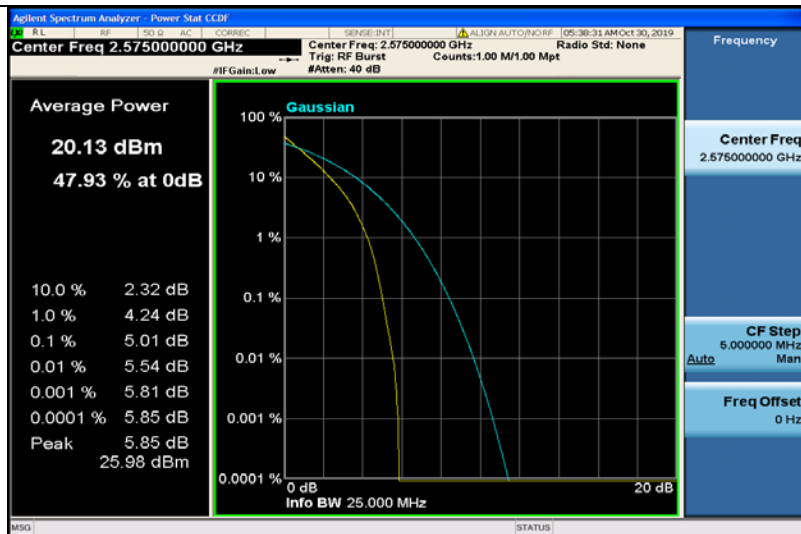

Band38-5MHz-16QAM-38000-25RB#0

Band38-5MHz-16QAM-38225-1RB#0

Band38-5MHz-16QAM-38225-25RB#0

Band38-10MHz-QPSK-37800-1RB#0

Band38-10MHz-QPSK-37800-50RB#0

Band38-10MHz-QPSK-38000-1RB#0

Band38-10MHz-QPSK-38000-50RB#0