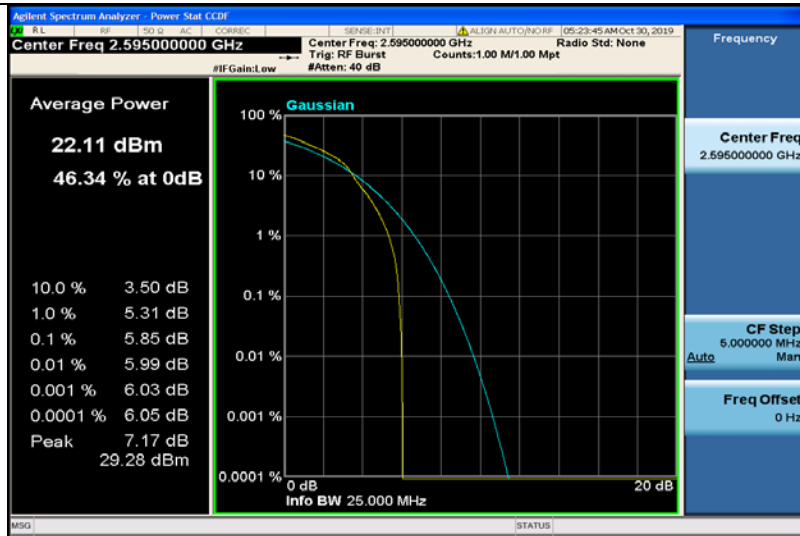

Band38-5MHz-QPSK-38000-1RB#0

Band38-5MHz-QPSK-38000-25RB#0

Band38-5MHz-QPSK-38225-1RB#0

Band38-5MHz-QPSK-38225-25RB#0

Band38-5MHz-16QAM-37775-1RB#0

Band38-5MHz-16QAM-37775-25RB#0

Band38-5MHz-16QAM-38000-1RB#0