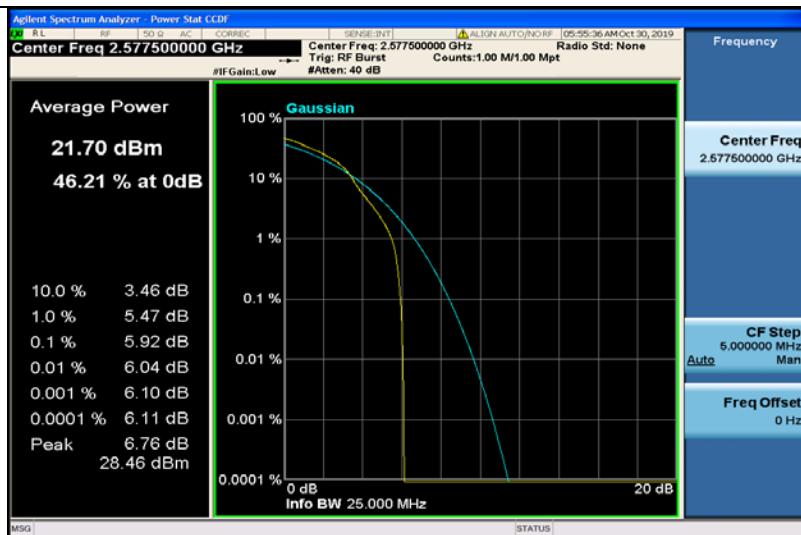

Band38-15MHz-16QAM-37825-1RB#0