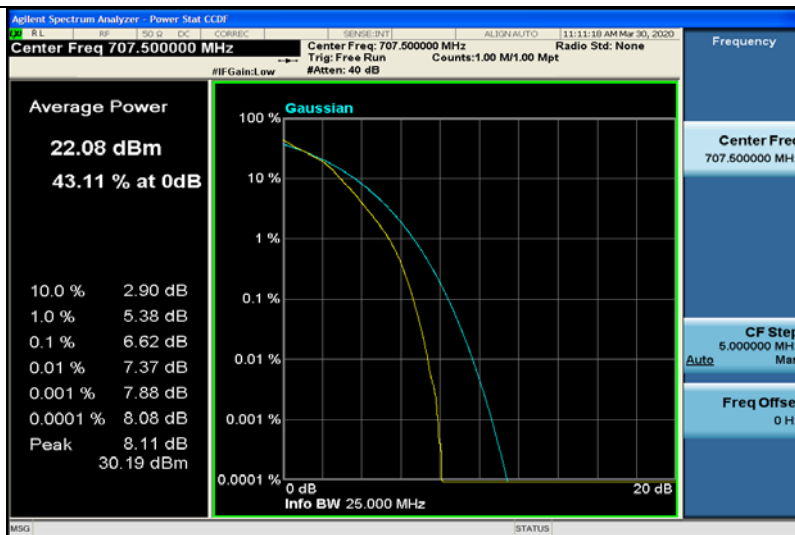

Band12-10MHz-16QAM-23095-50RB#0