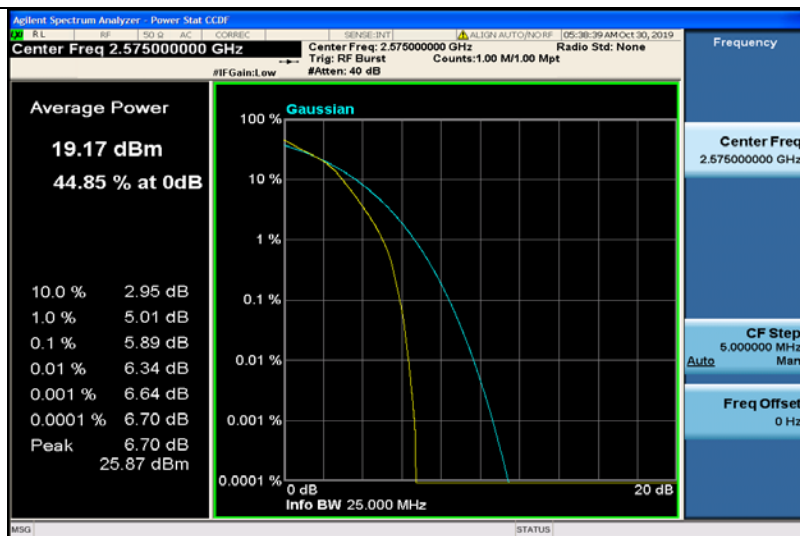

Band38-10MHz-QPSK-38200-1RB#0

Band38-10MHz-QPSK-38200-50RB#0

Band38-10MHz-16QAM-37800-1RB#0

Band38-10MHz-16QAM-37800-50RB#0

Band38-10MHz-16QAM-38000-1RB#0

Band38-10MHz-16QAM-38000-50RB#0

Band38-10MHz-16QAM-38200-1RB#0