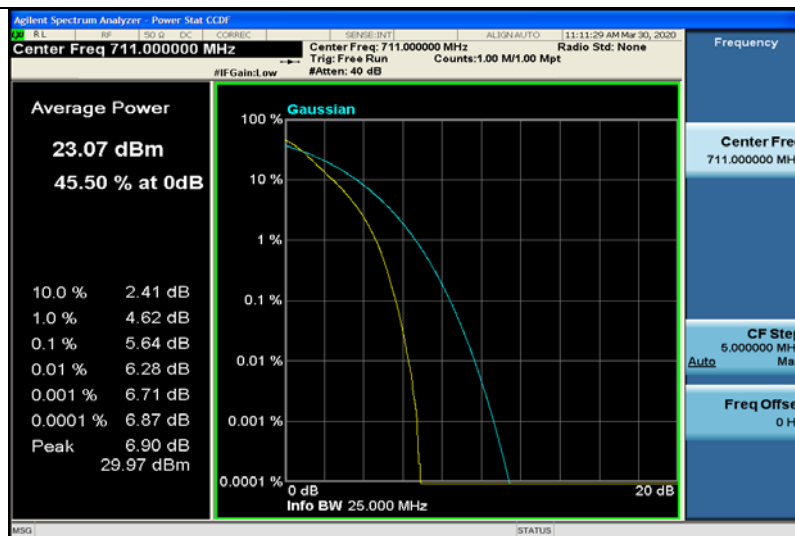

Band12-5MHz-16QAM-23095-1RB#0

Band12-5MHz-16QAM-23095-25RB#0

Band12-5MHz-16QAM-23155-1RB#0

Band12-5MHz-16QAM-23155-25RB#0

Band12-10MHz-QPSK-23060-50RB#0

Band12-10MHz-QPSK-23095-50RB#0

Band12-10MHz-QPSK-23130-50RB#0