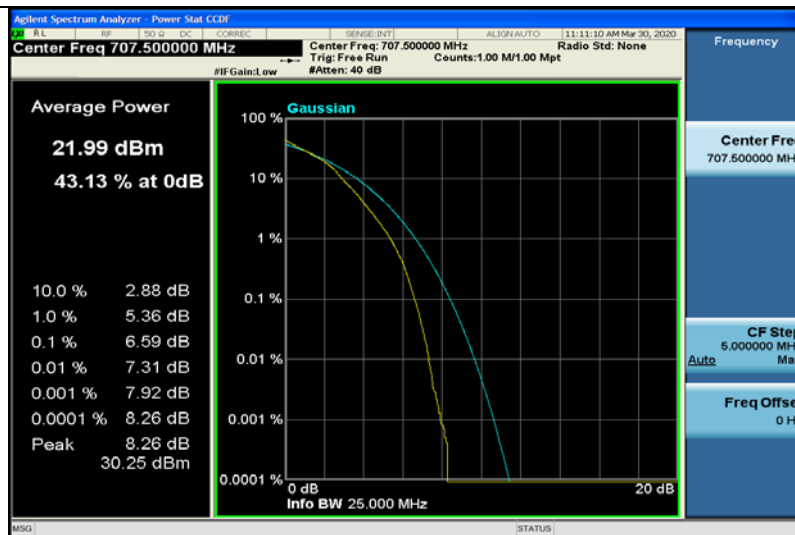

Band12-5MHz-16QAM-23095-1RB#0

Band12-5MHz-16QAM-23095-25RB#0

Band12-5MHz-16QAM-23155-1RB#0

Band12-5MHz-16QAM-23155-25RB#0

Band12-10MHz-QPSK-23060-50RB#0

Band12-10MHz-QPSK-23095-50RB#0

Band12-10MHz-QPSK-23130-50RB#0