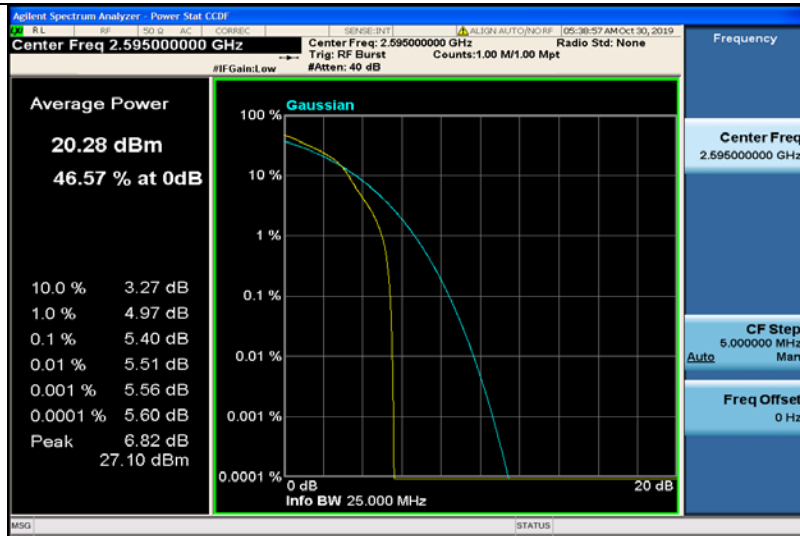

Band38-10MHz-QPSK-38200-1RB#0

Band38-10MHz-QPSK-38200-50RB#0

Band38-10MHz-16QAM-37800-1RB#0

Band38-10MHz-16QAM-37800-50RB#0

Band38-10MHz-16QAM-38000-1RB#0

Band38-10MHz-16QAM-38000-50RB#0

Band38-10MHz-16QAM-38200-1RB#0