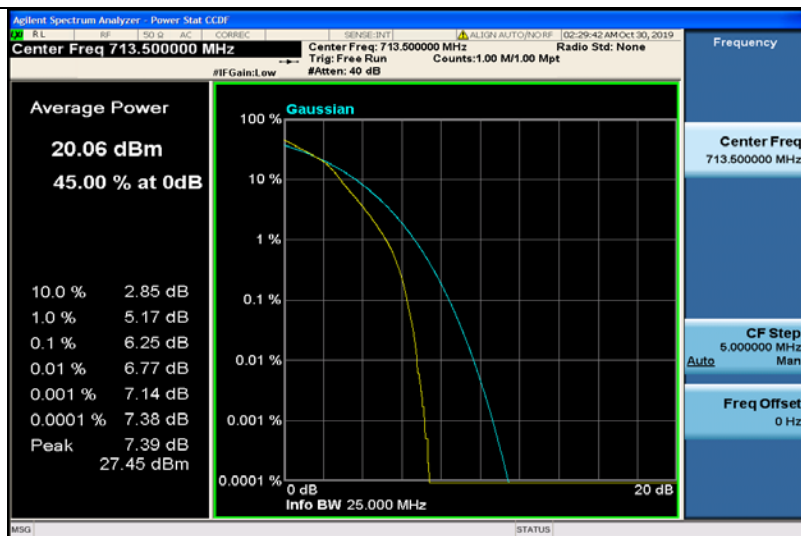

Band12-5MHz-16QAM-23095-1RB#0

Band12-5MHz-16QAM-23095-25RB#0

Band12-5MHz-16QAM-23155-1RB#0

Band12-5MHz-16QAM-23155-25RB#0

Band12-10MHz-QPSK-23060-50RB#0

Band12-10MHz-QPSK-23095-50RB#0

Band12-10MHz-QPSK-23130-50RB#0