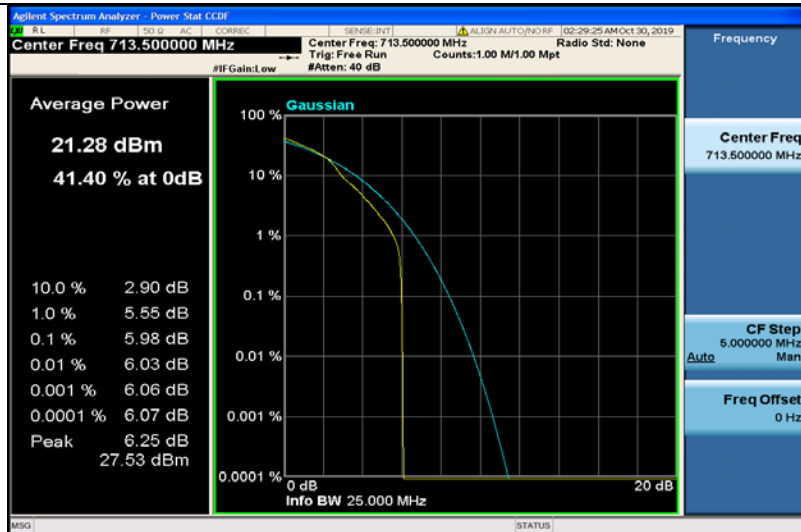

Band12-5MHz-16QAM-23095-1RB#0

Band12-5MHz-16QAM-23095-25RB#0

Band12-5MHz-16QAM-23155-1RB#0

Band12-5MHz-16QAM-23155-25RB#0

Band12-10MHz-QPSK-23060-50RB#0

Band12-10MHz-QPSK-23095-50RB#0

Band12-10MHz-QPSK-23130-50RB#0