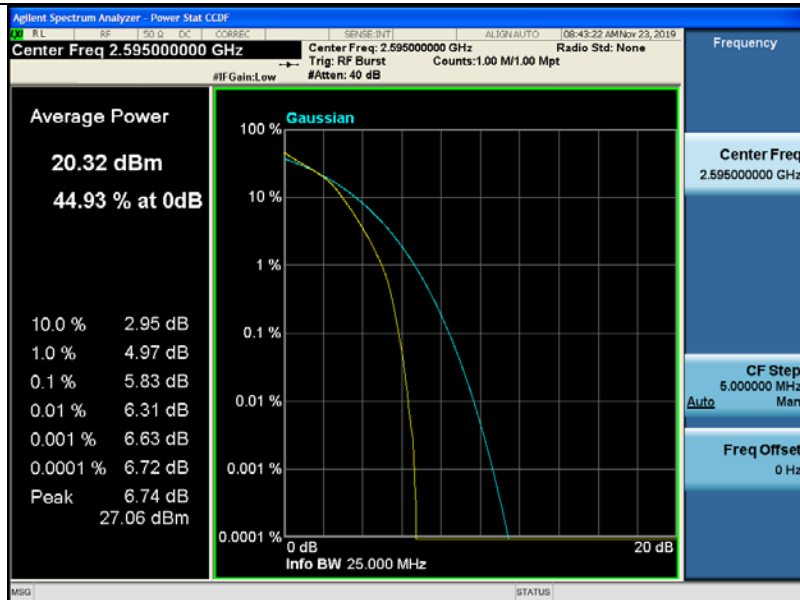

Band38-10MHz-QPSK-38200-1RB#0

Band38-10MHz-QPSK-38200-50RB#0

Band38-10MHz-16QAM-37800-1RB#0

Band38-10MHz-16QAM-37800-50RB#0

Band38-10MHz-16QAM-38000-1RB#0

Band38-10MHz-16QAM-38000-50RB#0

Band38-10MHz-16QAM-38200-1RB#0