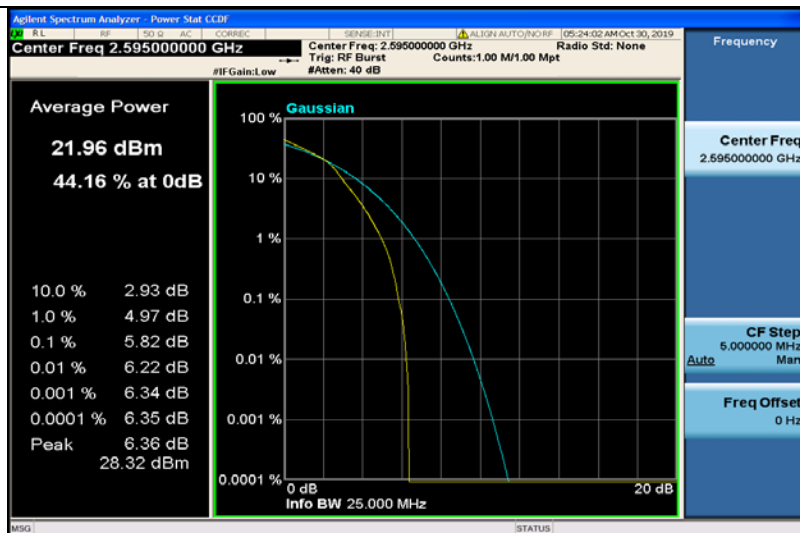

Band38-5MHz-16QAM-38000-25RB#0