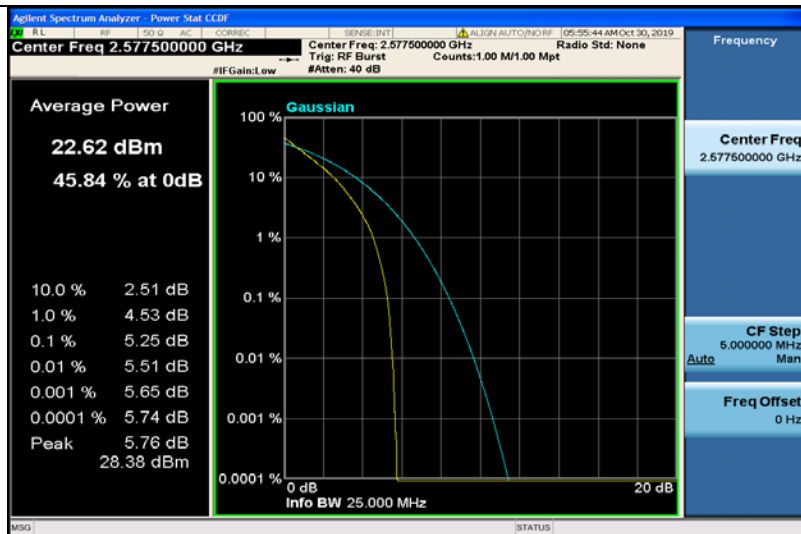

Band38-15MHz-QPSK-37825-75RB#0