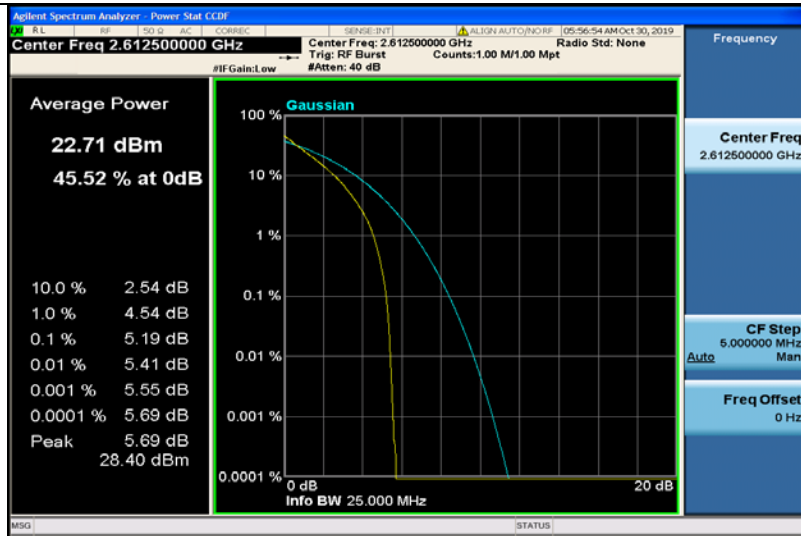

Band38-10MHz-16QAM-38200-50RB#0

Band38-15MHz-QPSK-37825-1RB#0

Band38-15MHz-QPSK-37825-75RB#0

Band38-15MHz-QPSK-38000-1RB#0

Band38-15MHz-QPSK-38000-75RB#0

Band38-15MHz-QPSK-38175-1RB#0

Band38-15MHz-QPSK-38175-75RB#0