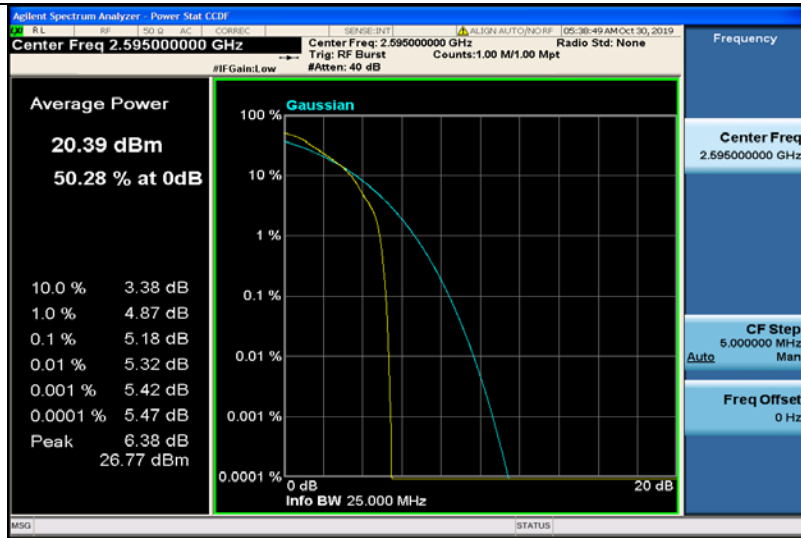

Band38-5MHz-16QAM-38000-25RB#0

Band38-5MHz-16QAM-38225-1RB#0

Band38-5MHz-16QAM-38225-25RB#0

Band38-10MHz-QPSK-37800-1RB#0

Band38-10MHz-QPSK-37800-50RB#0

Band38-10MHz-QPSK-38000-1RB#0

Band38-10MHz-QPSK-38000-50RB#0