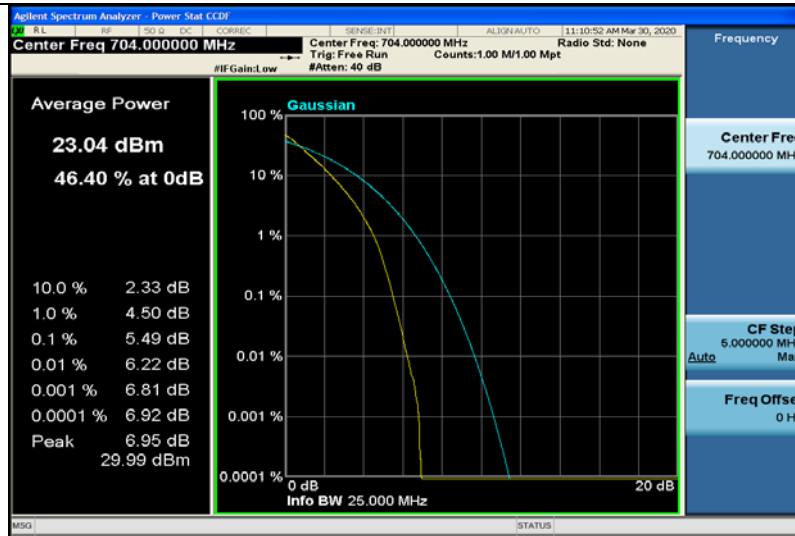

Band12-5MHz-16QAM-23095-1RB#0

Band12-5MHz-16QAM-23095-25RB#0

Band12-5MHz-16QAM-23155-1RB#0

Band12-5MHz-16QAM-23155-25RB#0

Band12-10MHz-QPSK-23060-50RB#0

Band12-10MHz-QPSK-23095-50RB#0

Band12-10MHz-QPSK-23130-50RB#0