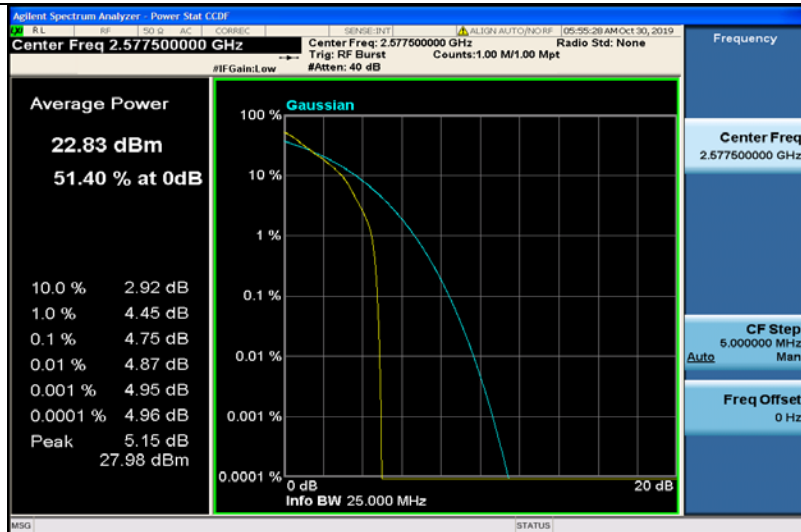

Band38-15MHz-QPSK-37825-1RB#0