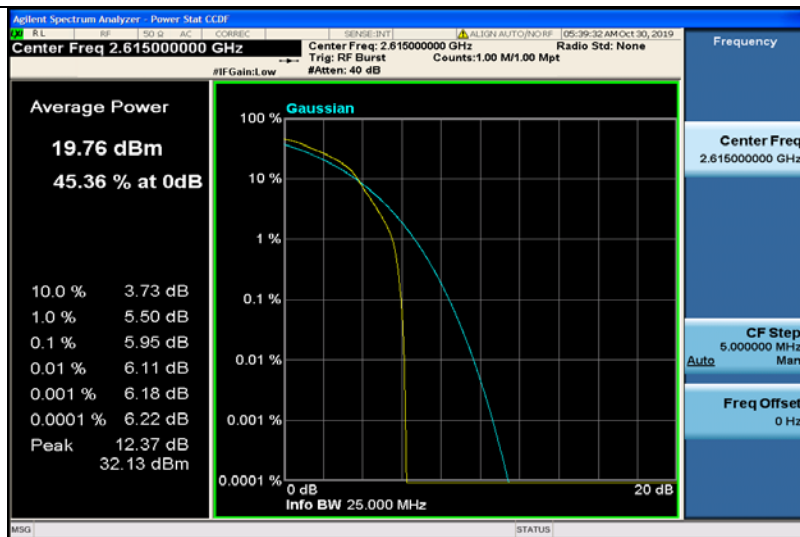

Band38-10MHz-QPSK-38200-1RB#0

Band38-10MHz-QPSK-38200-50RB#0

Band38-10MHz-16QAM-37800-1RB#0

Band38-10MHz-16QAM-37800-50RB#0

Band38-10MHz-16QAM-38000-1RB#0

Band38-10MHz-16QAM-38000-50RB#0

Band38-10MHz-16QAM-38200-1RB#0