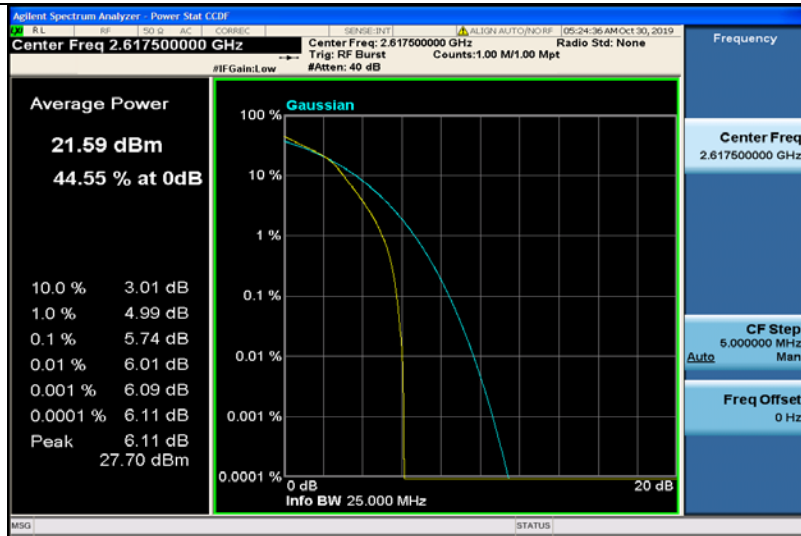

Band38-5MHz-16QAM-38000-25RB#0

Band38-5MHz-16QAM-38225-1RB#0

Band38-5MHz-16QAM-38225-25RB#0

Band38-10MHz-QPSK-37800-1RB#0

Band38-10MHz-QPSK-37800-50RB#0

Band38-10MHz-QPSK-38000-1RB#0

Band38-10MHz-QPSK-38000-50RB#0