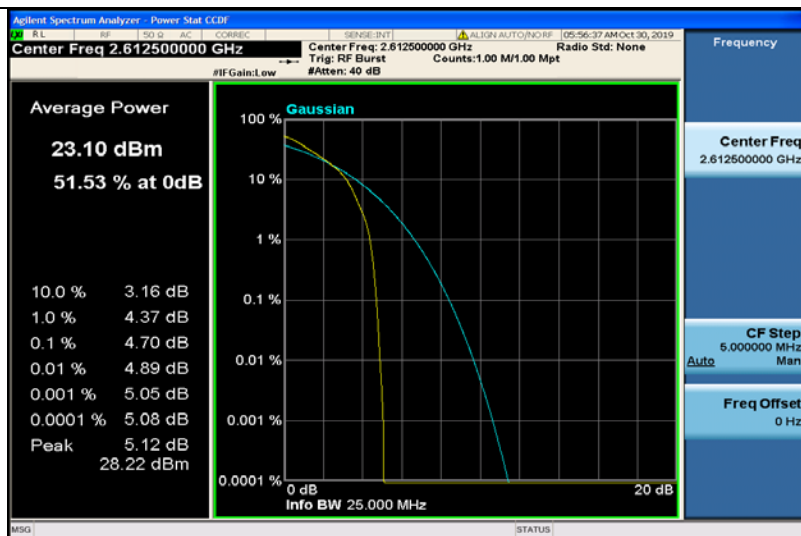

Band38-10MHz-16QAM-38200-50RB#0

Band38-15MHz-QPSK-37825-1RB#0

Band38-15MHz-QPSK-37825-75RB#0

Band38-15MHz-QPSK-38000-1RB#0

Band38-15MHz-QPSK-38000-75RB#0

Band38-15MHz-QPSK-38175-1RB#0

Band38-15MHz-QPSK-38175-75RB#0