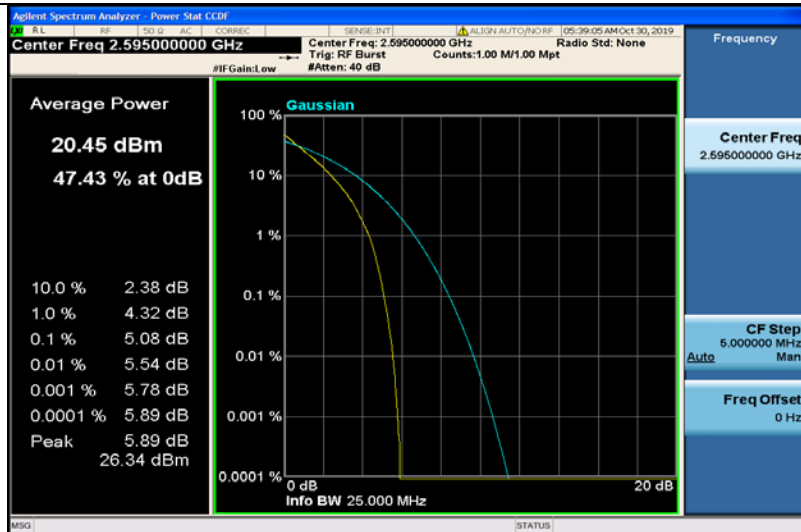

Band38-5MHz-16QAM-38000-25RB#0

Band38-5MHz-16QAM-38225-1RB#0

Band38-5MHz-16QAM-38225-25RB#0

Band38-10MHz-QPSK-37800-1RB#0

Band38-10MHz-QPSK-37800-50RB#0

Band38-10MHz-QPSK-38000-1RB#0

Band38-10MHz-QPSK-38000-50RB#0