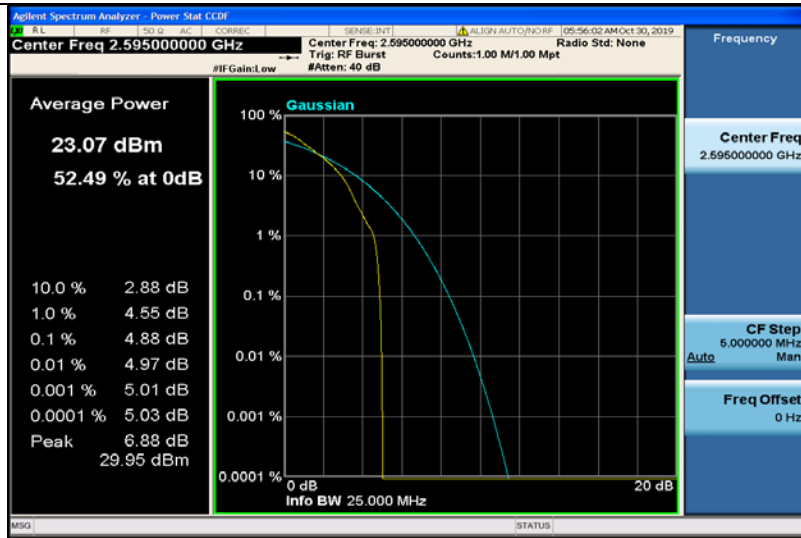

Band38-10MHz-16QAM-38200-50RB#0

Band38-15MHz-QPSK-37825-1RB#0

Band38-15MHz-QPSK-37825-75RB#0

Band38-15MHz-QPSK-38000-1RB#0

Band38-15MHz-QPSK-38000-75RB#0

Band38-15MHz-QPSK-38175-1RB#0

Band38-15MHz-QPSK-38175-75RB#0