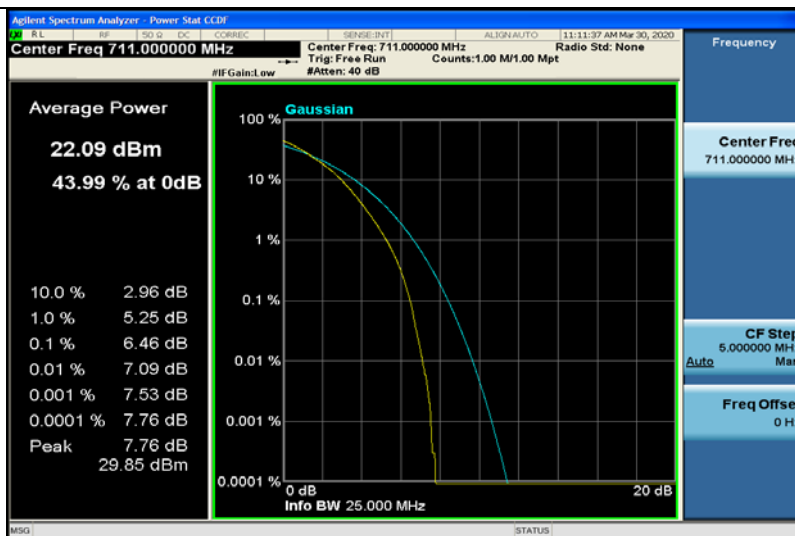

Band12-10MHz-16QAM-23130-50RB#0