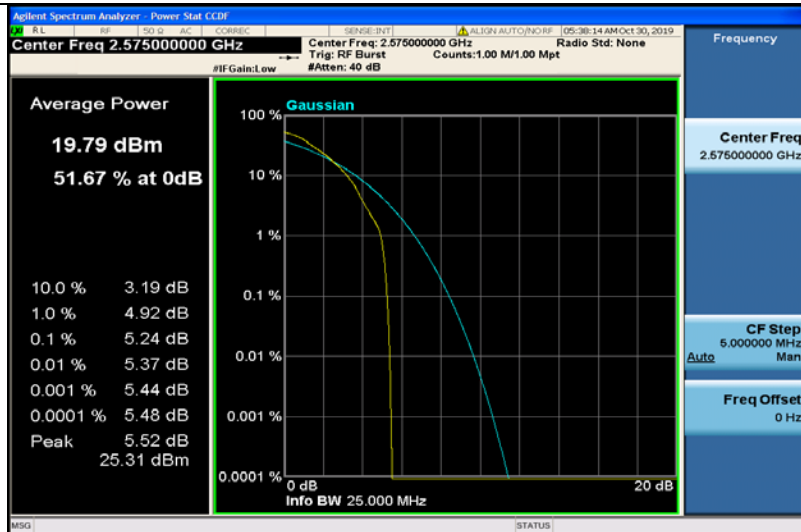

Band38-5MHz-16QAM-38000-25RB#0

Band38-5MHz-16QAM-38225-1RB#0

Band38-5MHz-16QAM-38225-25RB#0

Band38-10MHz-QPSK-37800-1RB#0

Band38-10MHz-QPSK-37800-50RB#0

Band38-10MHz-QPSK-38000-1RB#0

Band38-10MHz-QPSK-38000-50RB#0