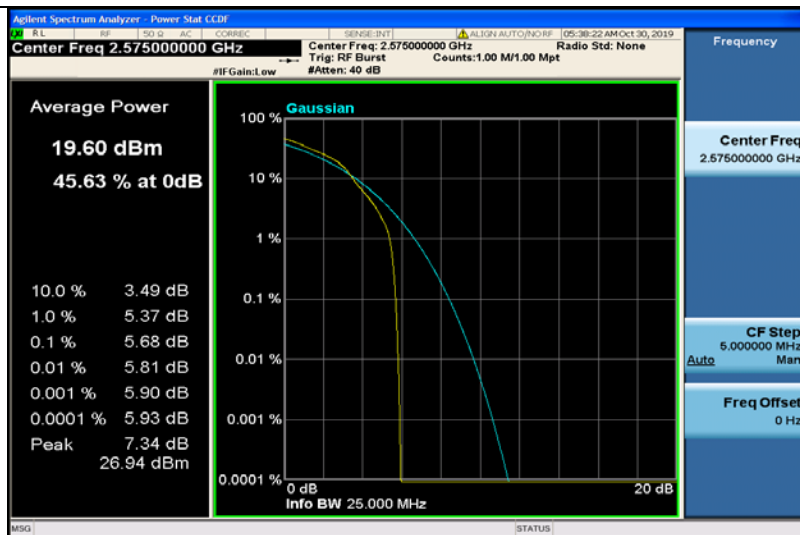

Band38-10MHz-QPSK-38200-1RB#0

Band38-10MHz-QPSK-38200-50RB#0

Band38-10MHz-16QAM-37800-1RB#0

Band38-10MHz-16QAM-37800-50RB#0

Band38-10MHz-16QAM-38000-1RB#0

Band38-10MHz-16QAM-38000-50RB#0

Band38-10MHz-16QAM-38200-1RB#0