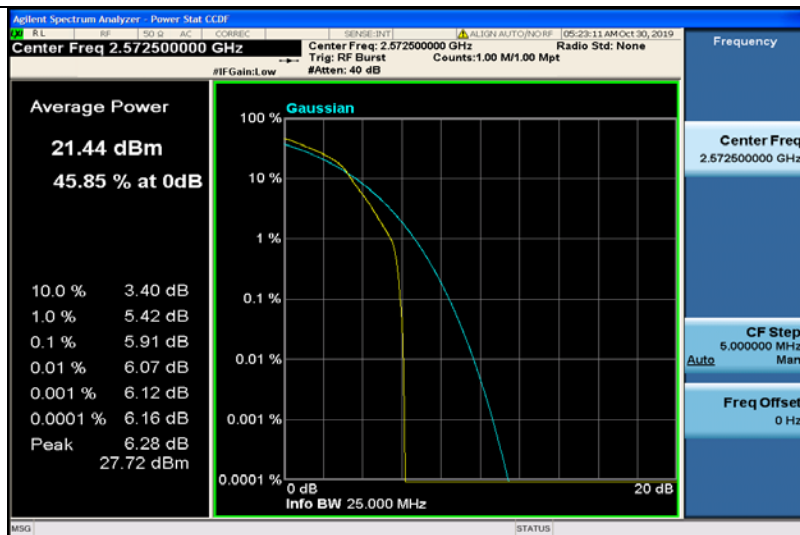

Band38-5MHz-QPSK-38000-1RB#0

Band38-5MHz-QPSK-38000-25RB#0

Band38-5MHz-QPSK-38225-1RB#0

Band38-5MHz-QPSK-38225-25RB#0

Band38-5MHz-16QAM-37775-1RB#0

Band38-5MHz-16QAM-37775-25RB#0

Band38-5MHz-16QAM-38000-1RB#0