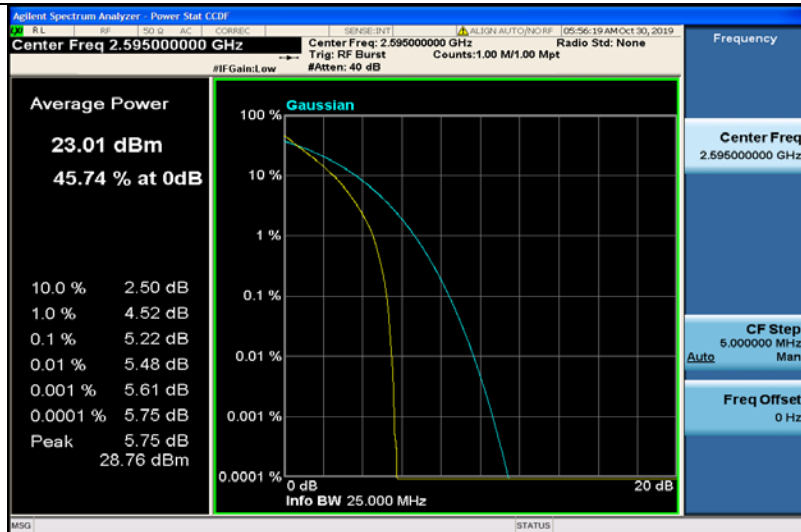

Band38-10MHz-16QAM-38200-50RB#0

Band38-15MHz-QPSK-37825-1RB#0

Band38-15MHz-QPSK-37825-75RB#0

Band38-15MHz-QPSK-38000-1RB#0

Band38-15MHz-QPSK-38000-75RB#0

Band38-15MHz-QPSK-38175-1RB#0

Band38-15MHz-QPSK-38175-75RB#0