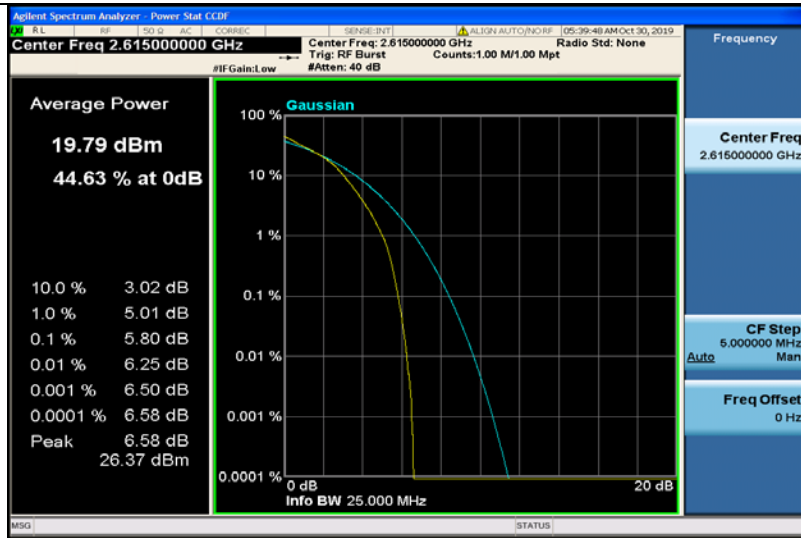

Band38-10MHz-16QAM-38200-50RB#0