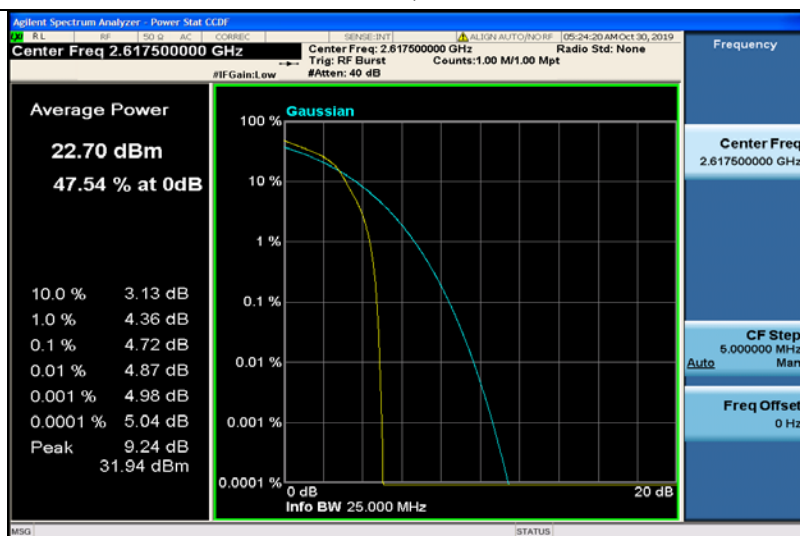

Band38-5MHz-16QAM-38225-1RB#0