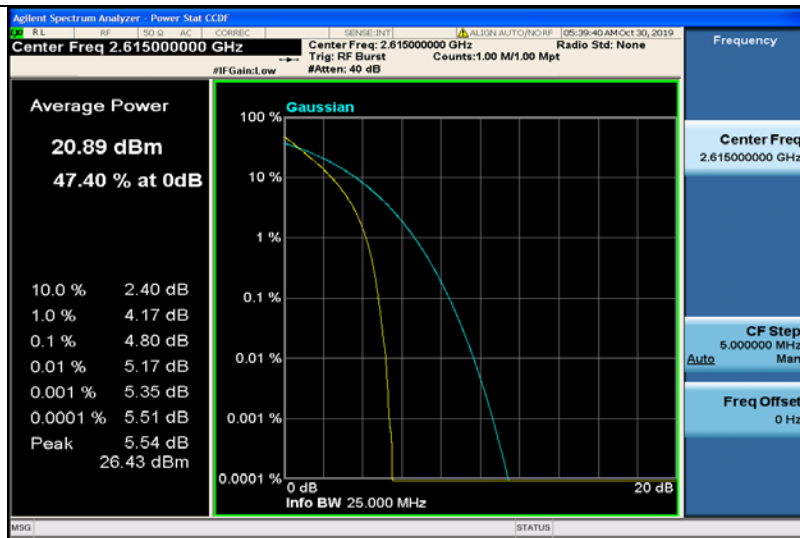

Band38-10MHz-QPSK-38200-50RB#0