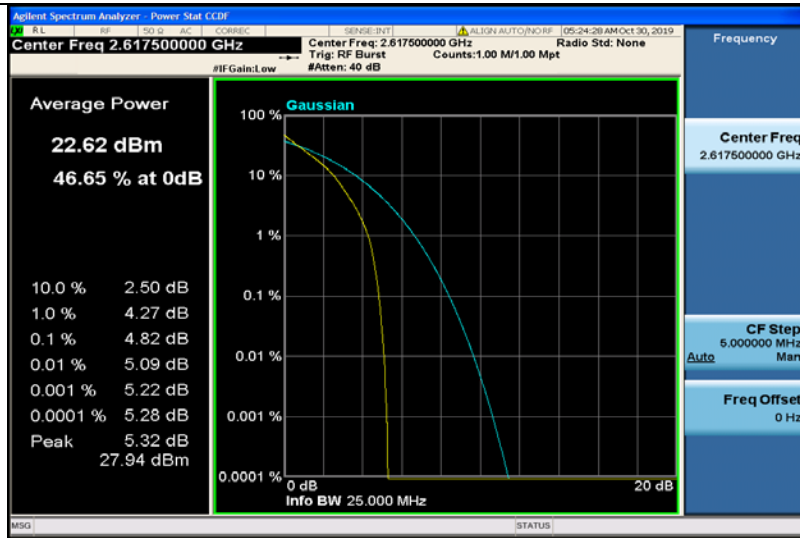

Band38-5MHz-QPSK-38000-1RB#0

Band38-5MHz-QPSK-38000-25RB#0

Band38-5MHz-QPSK-38225-1RB#0

Band38-5MHz-QPSK-38225-25RB#0

Band38-5MHz-16QAM-37775-1RB#0

Band38-5MHz-16QAM-37775-25RB#0

Band38-5MHz-16QAM-38000-1RB#0