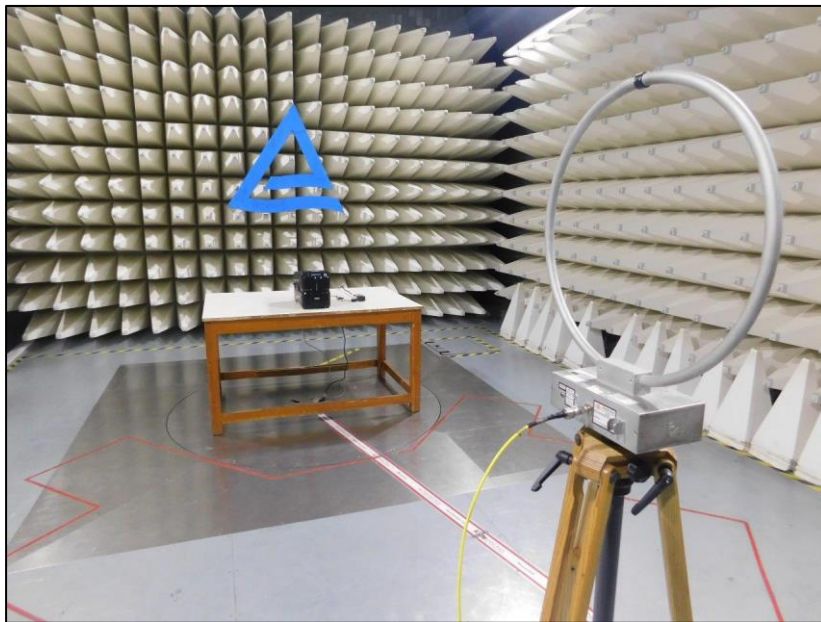

SETUP PHOTOS

**Reference Test Report No:
ULR-TC568822300000096F**

Seite 1 von 4
Page 1 of 4

Frequency range :9KHz–30MHz

Polarization : Parallel

Frequency range :9KHz–30MHz

Polarization : Perpendicular

SETUP PHOTOS

**Reference Test Report No:
ULR-TC568822300000096F**

Seite 2 von 4
Page 2 of 4

Frequency range :30MHz–200MHz

Polarization : Vertical

Frequency range : 30MHz–200MHz Polarization : Horizontal

SETUP PHOTOS

**Reference Test Report No:
ULR-TC568822300000096F**

Conducted AC Powerline Test Setup

Closeup View of EUT