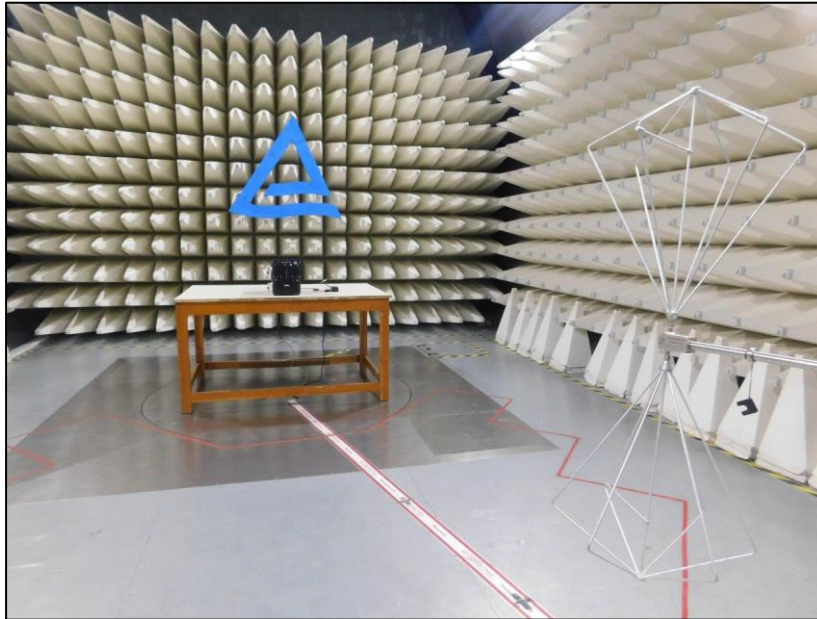

SETUP PHOTOS

**Reference Test Report No:
ULR-TC568822300000096F**

Seite 1 von 4
Page 1 of 4

Frequency range :9KHz–30MHz

Polarization : Parallel

Frequency range :9KHz–30MHz

Polarization : Perpendicular

SETUP PHOTOS

**Reference Test Report No:
ULR-TC568822300000096F**

Seite 2 von 4
Page 2 of 4

Frequency range :30MHz–200MHz

Polarization : Vertical

Frequency range : 30MHz–200MHz Polarization : Horizontal

SETUP PHOTOS

**Reference Test Report No:
ULR-TC568822300000096F**

Conducted AC Powerline Test Setup

Closeup View of EUT