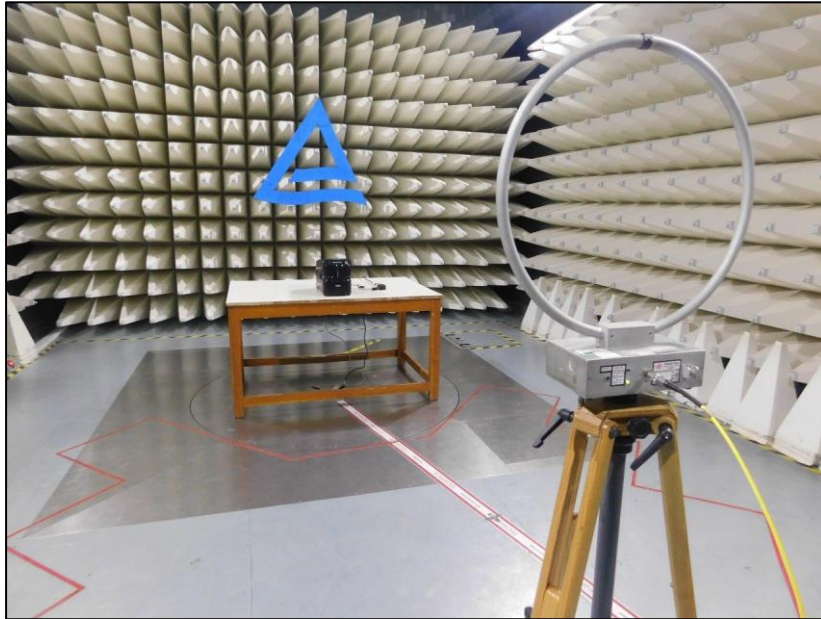

SETUP PHOTOS

**Reference Test Report No:
ULR-TC568822300000096F**

Seite 1 von 4
Page 1 of 4

Frequency range :9KHz–30MHz

Polarization : Parallel

Frequency range :9KHz–30MHz

Polarization : Perpendicular

SETUP PHOTOS

**Reference Test Report No:
ULR-TC568822300000096F**

Seite 2 von 4
Page 2 of 4

Frequency range :30MHz–200MHz

Polarization : Vertical

Frequency range : 30MHz–200MHz Polarization : Horizontal

SETUP PHOTOS

**Reference Test Report No:
ULR-TC568822300000096F**

Conducted AC Powerline Test Setup

Closeup View of EUT