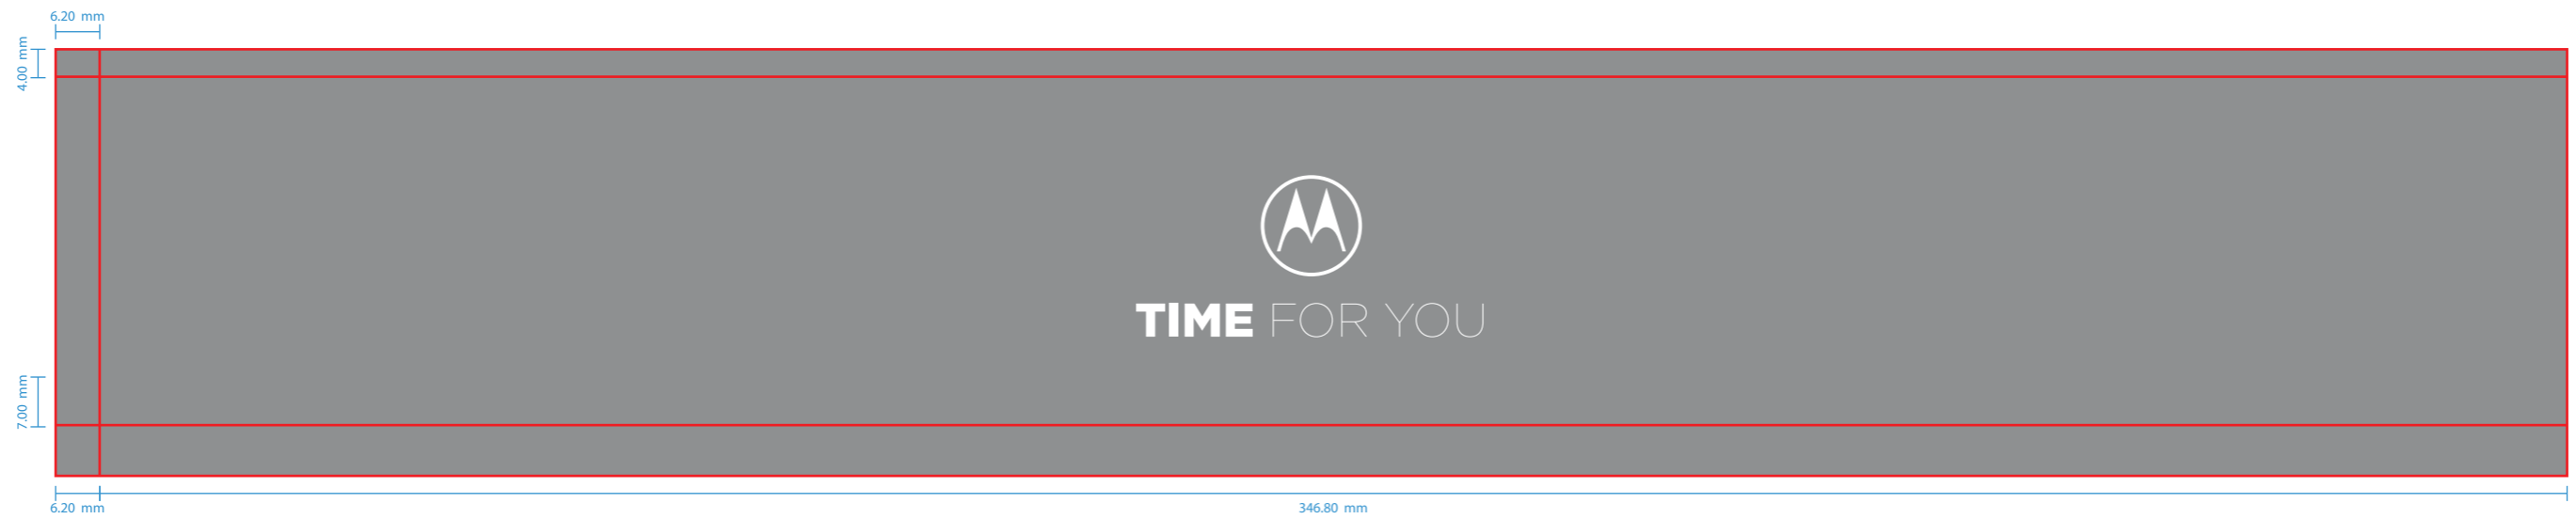

Bottom

COLOR PALETTE

CMYK

100% BLACK
For Type, Rules & Icons

RICH BLACK
c60, m40, y40, k100
(For Black Background)

Pantone 877C
Foil Stamping

Graphite Grey
c0, m0, y0, k50
(For Text Label)